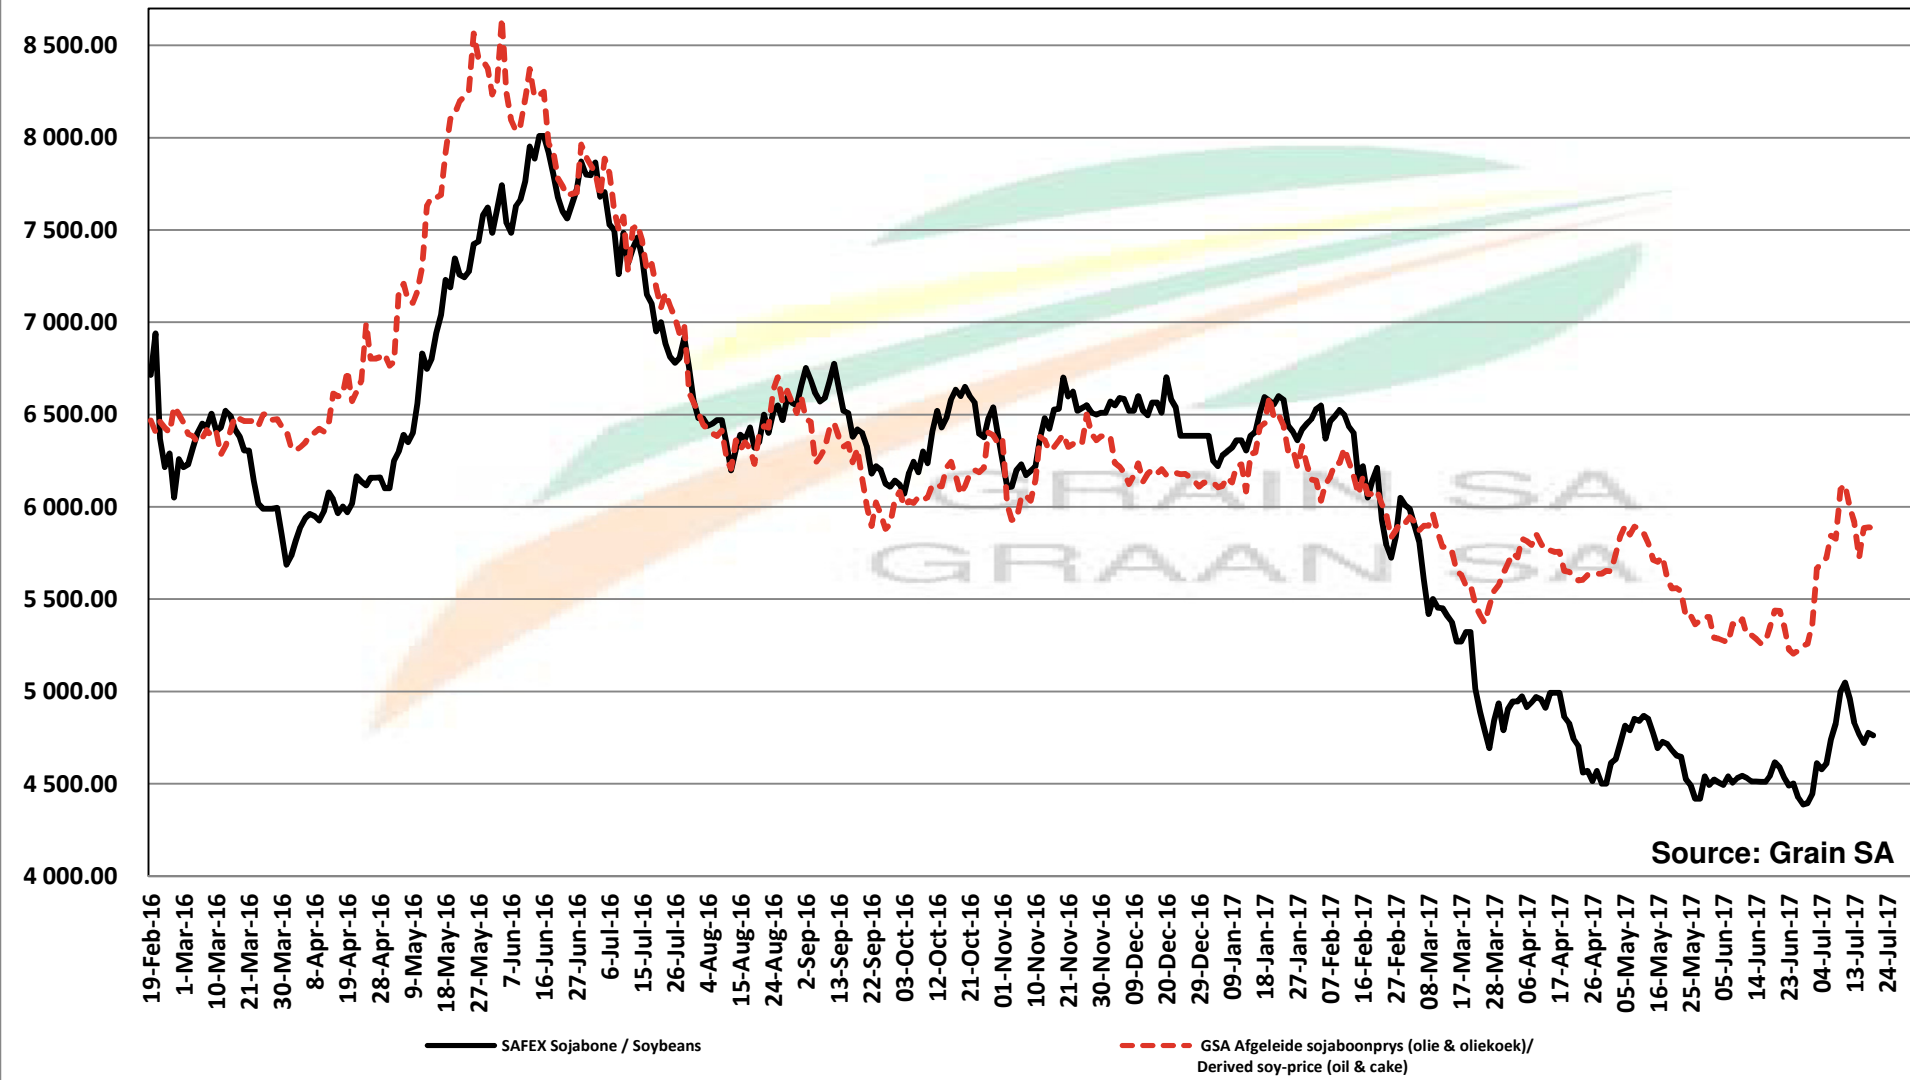

Source: Grain SA

PRICES OF SOYBEAN SEED DELIVERED IN RANDFONTEIN PRYSE VAN SOJABOONSAAD GELEWER IN RANDFONTEIN

Source: Grain SA

PRICES OF ARGENTINIAN SOYBEAN SEED DELIVERED IN RANDFONTEIN PRYSE VAN ARGENTYNSE SOJABOONSAAD GELEWER IN RANDFONTEIN

Source: Grain SA

PRICES OF DERIVED SOYBEAN DELIVERED IN RANDFONTEIN PRYSE VAN AFGELEIDE SOJABONE GELEWER IN RANDFONTEIN

Source: Grain SA

PRICES OF SOYBEAN CRUSHING MARGIN PRYSE VAN SOJABOON PERSMARGE

PRICES OF BRAZILIAN SOYBEAN DELIVERED IN RANDFONTEIN PRYSE VAN BRASILIAANSE SOJABONE GELEWER IN RANDFONTEIN