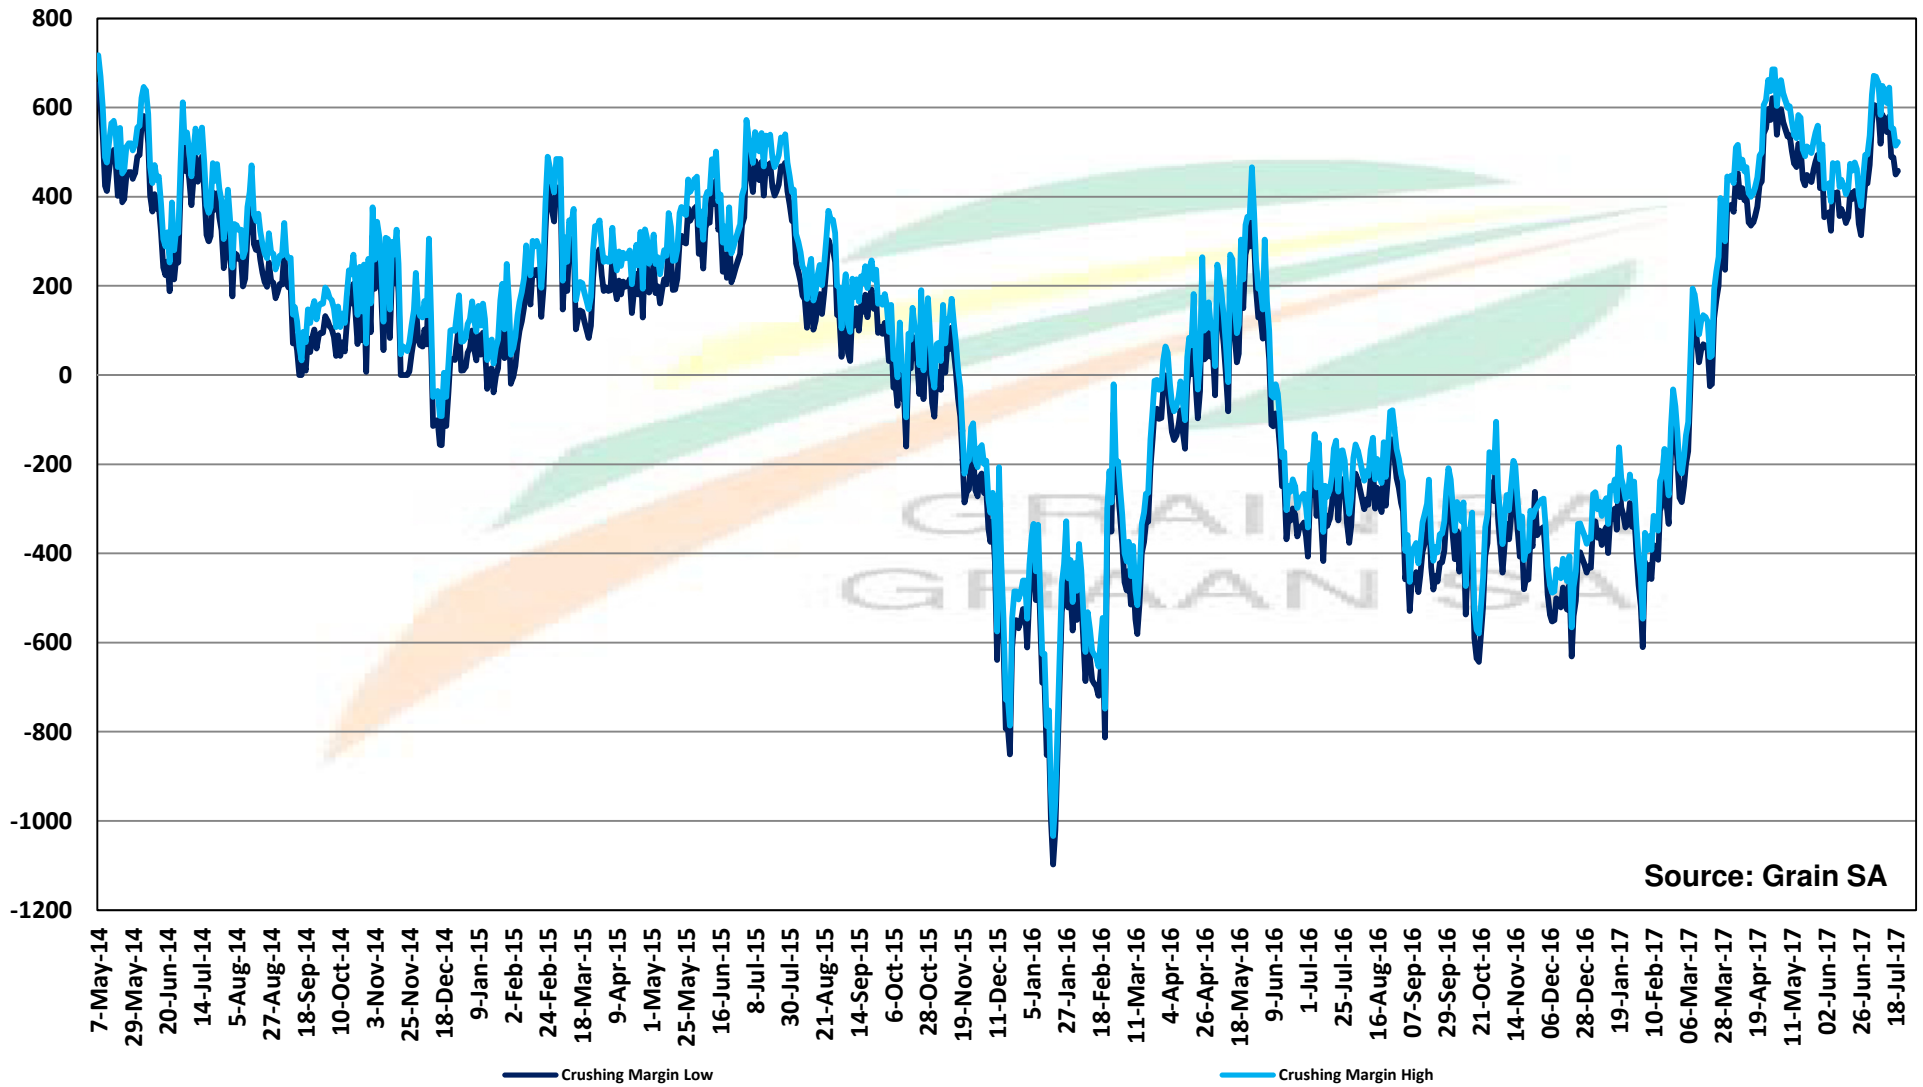

Source: Grain SA

PRICES OF SOYBEAN SEED DELIVERED IN RANDFONTEIN PRYSE VAN SOJABOONSAAD GELEWER IN RANDFONTEIN

Source: Grain SA

PRICES OF ARGENTINIAN SOYBEAN SEED DELIVERED IN RANDFONTEIN PRYSE VAN ARGENTYNSE SOJABOONSAAD GELEWER IN RANDFONTEIN

Source: Grain SA

PRICES OF DERIVED SOYBEAN DELIVERED IN RANDFONTEIN PRYSE VAN AFGELEIDE SOJABONE GELEWER IN RANDFONTEIN

Source: Grain SA

PRICES OF SOYBEAN CRUSHING MARGIN PRYSE VAN SOJABOON PERSMARGE

PRICES OF BRAZILIAN SOYBEAN DELIVERED IN RANDFONTEIN PRYSE VAN BRASILIAANSE SOJABONE GELEWER IN RANDFONTEIN