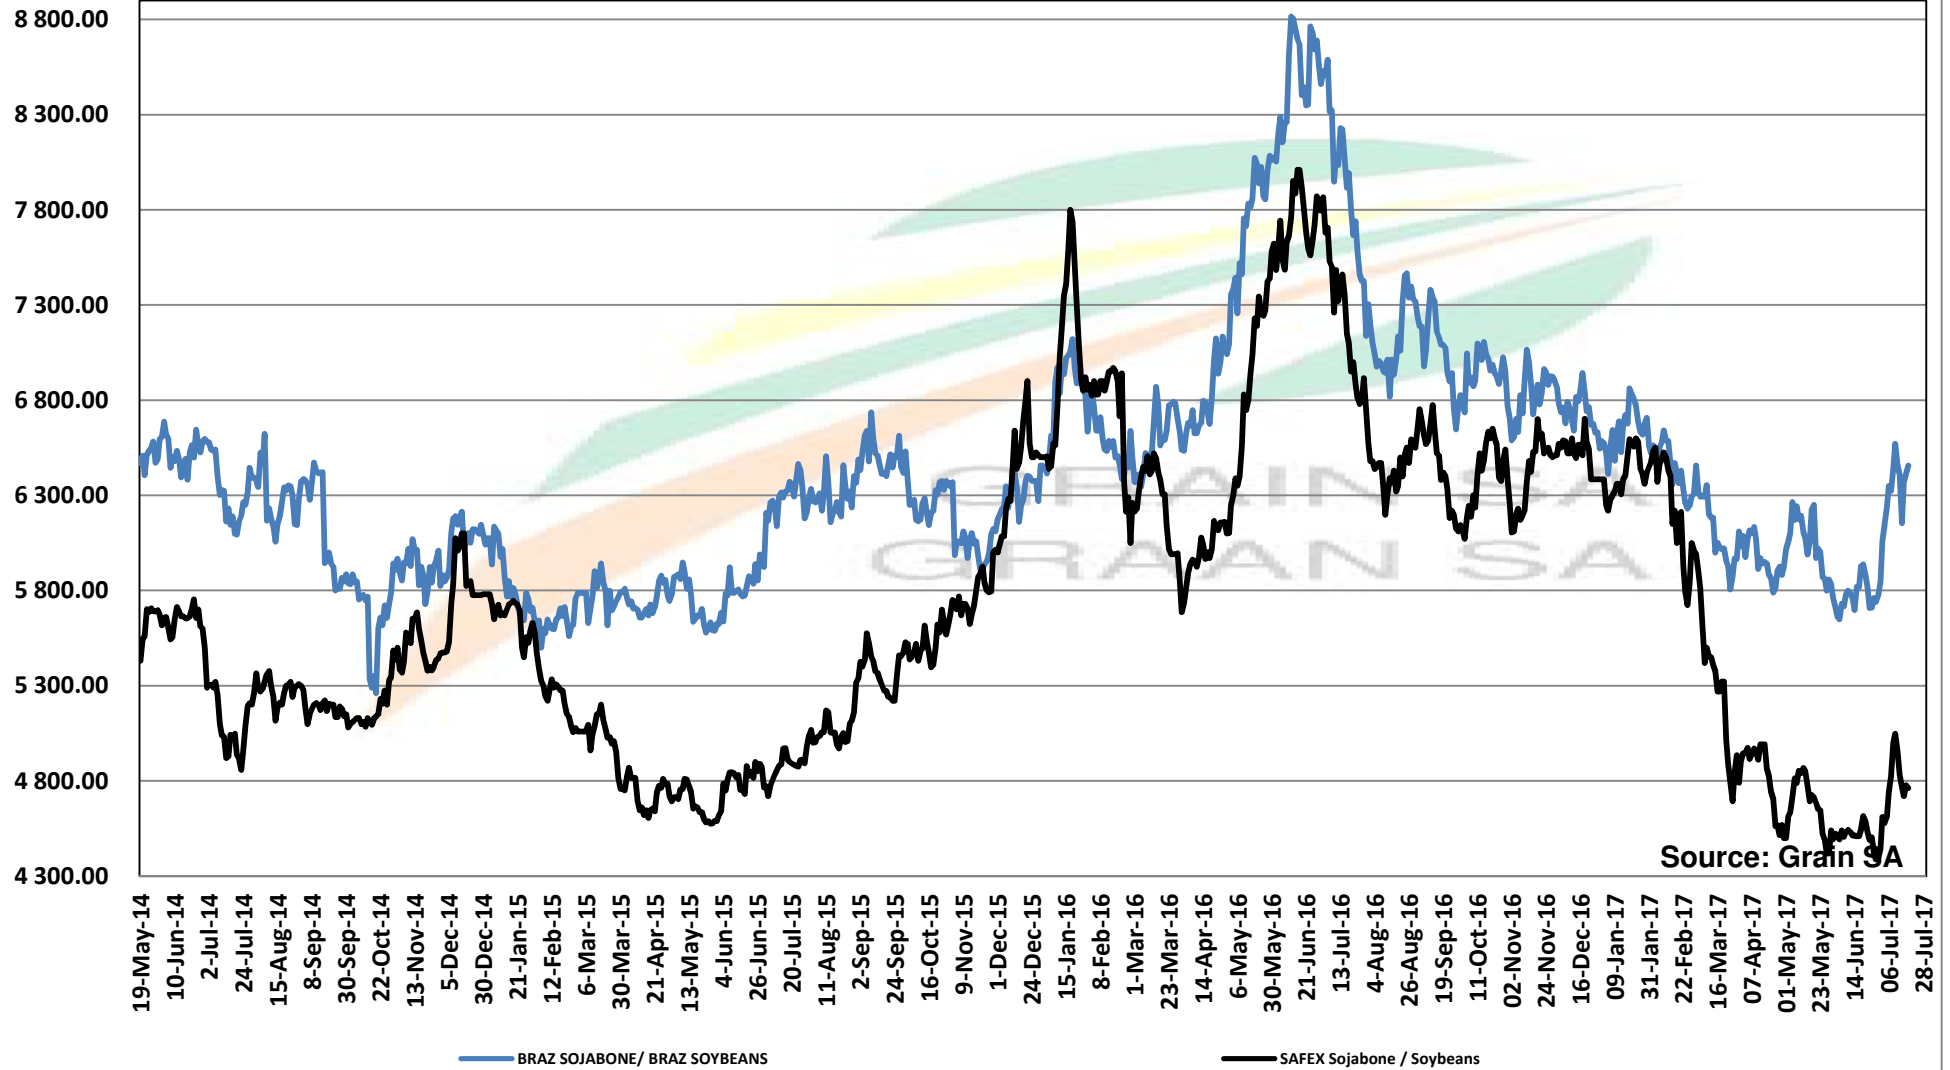

Source: Grain SA

PRICES OF DERIVED SOYBEAN DELIVERED IN RANDFONTEIN PRYSE VAN AFGELEIDE SOJABONE GELEWER IN RANDFONTEIN

Source: Grain SA

PRICES OF SOYBEAN CRUSHING MARGIN PRYSE VAN SOJABOON PERSMARGE

PRICES OF BRAZILIAN SOYBEAN DELIVERED IN RANDFONTEIN PRYSE VAN BRASILIAANSE SOJABONE GELEWER IN RANDFONTEIN

Source: Grain SA

Prices of Canola in the South Cape (Swellendam) Canolapryse in die Suid-Kaap (Swellendam)

Source: Grain SA

PRICES OF PROCESSED AND GRADED USA CHOICE GRADE GROUNDNUTS (40/50) (RANDFONTEIN)
PRYSE VAN UITGEDOP EN GESORTEERDE VSA KEURGRAAD GRONDBONE MET 'N PITGROOTTE VAN
40/50 pitgrootte (RANDFONTEIN)