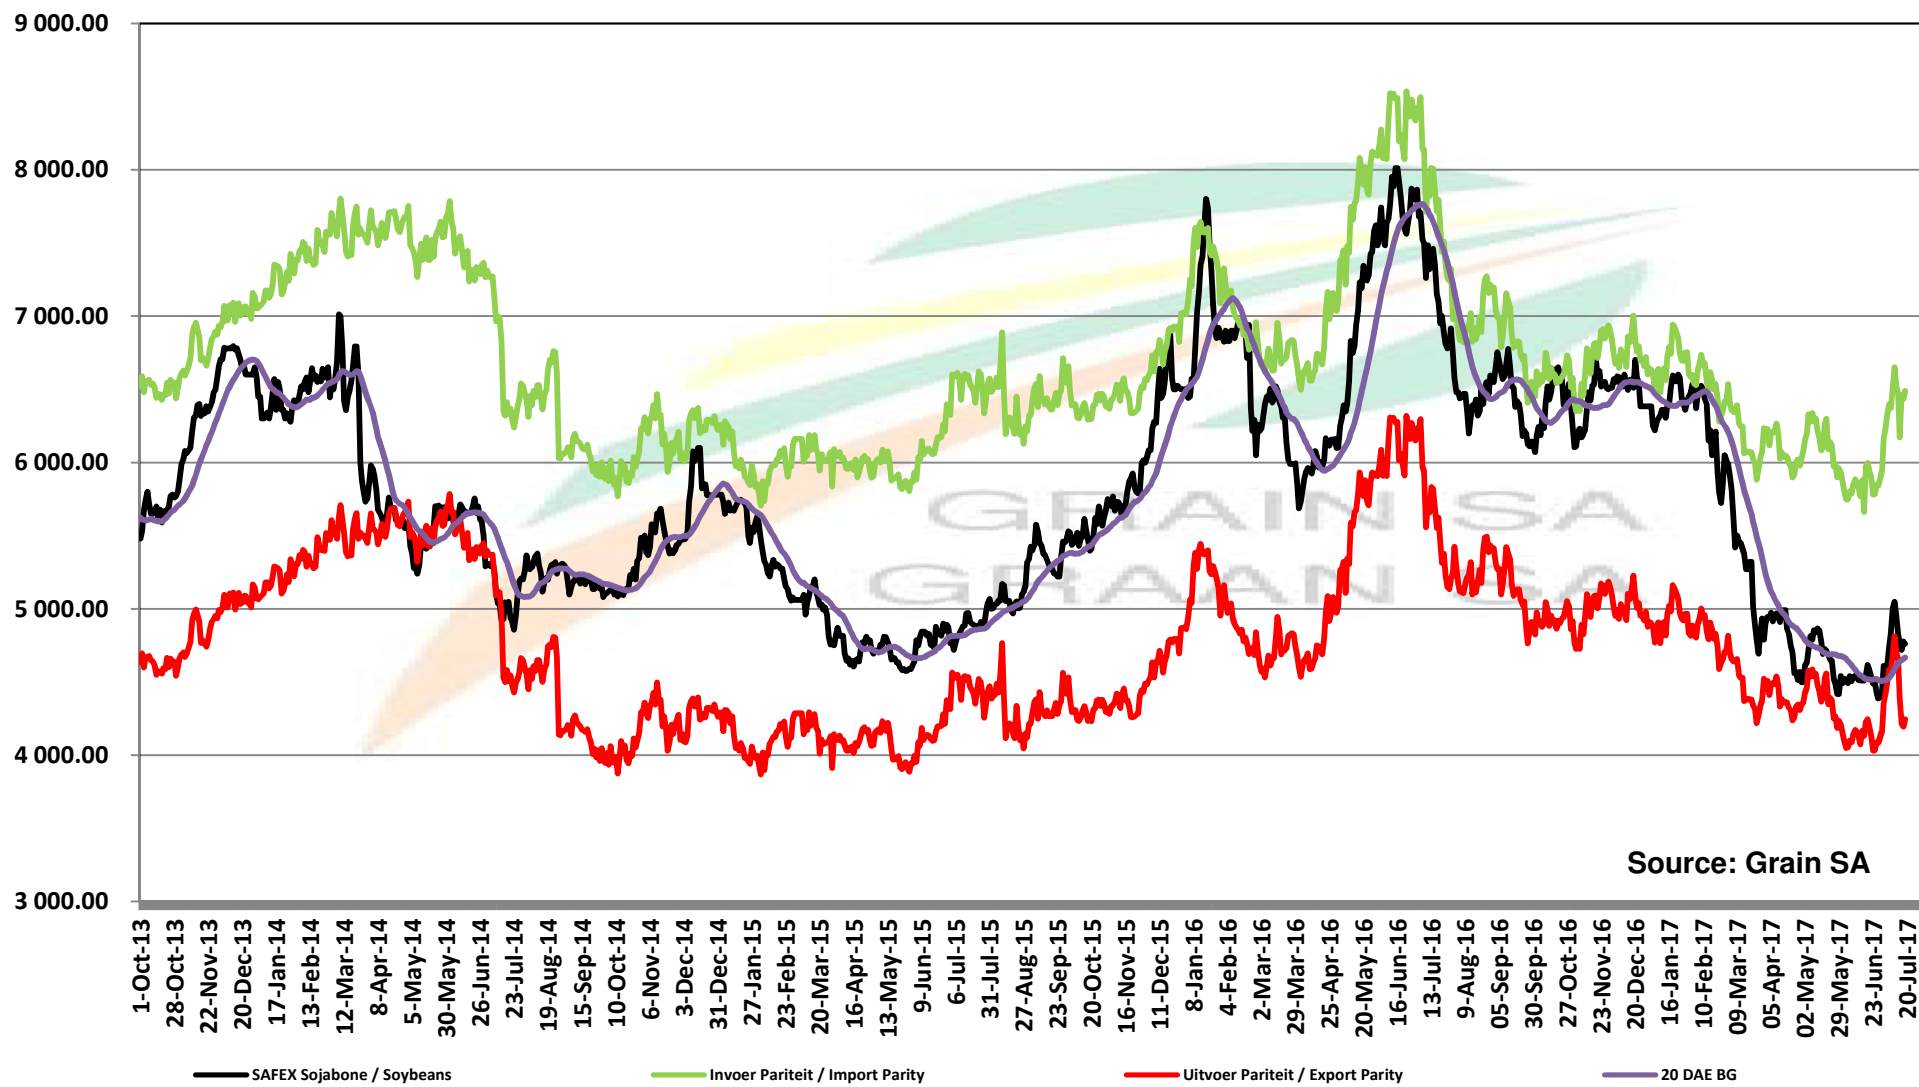

PRICES OF EU SUNFLOWER SEED DELIVERED IN RANDFONTEIN PRYSE VAN EU SONNEBLOMSAAD GELEWER IN RANDFONTEIN

Source: Grain SA

PRICES OF EU SUNFLOWER SEED DELIVERED IN RANDFONTEIN PRYSE VAN EU SONNEBLOMSAAD GELEWER IN RANDFONTEIN

Source: Grain SA

PRICES OF SOYBEAN SEED DELIVERED IN RANDFONTEIN PRYSE VAN SOJABOONSAAD GELEWER IN RANDFONTEIN

Source: Grain SA

PRICES OF ARGENTINIAN SOYBEAN SEED DELIVERED IN RANDFONTEIN PRYSE VAN ARGENTYNSE SOJABOONSAAD GELEWER IN RANDFONTEIN

Source: Grain SA

PRICES OF DERIVED SOYBEAN DELIVERED IN RANDFONTEIN PRYSE VAN AFGELEIDE SOJABONE GELEWER IN RANDFONTEIN

Source: Grain SA

PRICES OF SOYBEAN CRUSHING MARGIN PRYSE VAN SOJABOON PERSMARGE

PRICES OF BRAZILIAN SOYBEAN DELIVERED IN RANDFONTEIN PRYSE VAN BRASILIAANSE SOJABONE GELEWER IN RANDFONTEIN