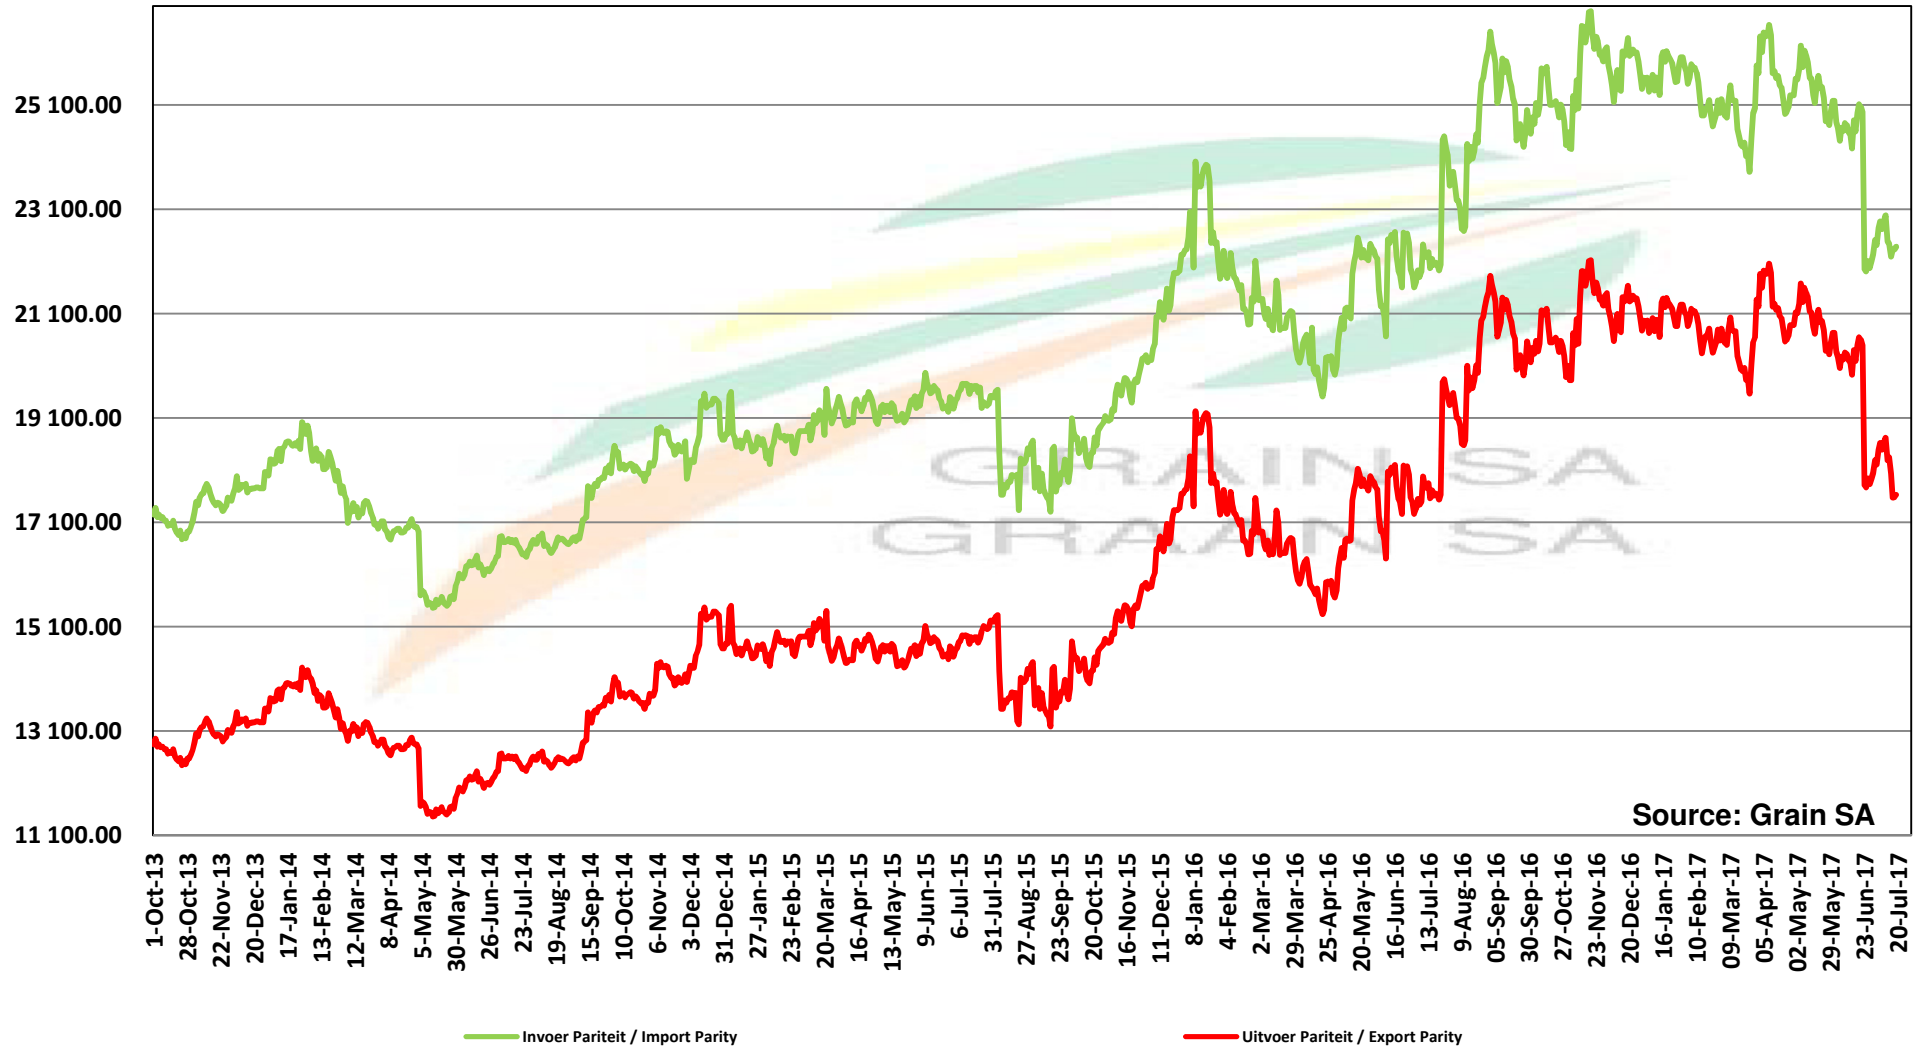

Source: Grain SA

PRICES OF SOYBEAN SEED DELIVERED IN RANDFONTEIN PRYSE VAN SOJABOONSAAD GELEWER IN RANDFONTEIN

Source: Grain SA

PRICES OF ARGENTINIAN SOYBEAN SEED DELIVERED IN RANDFONTEIN PRYSE VAN ARGENTYNSE SOJABOONSAAD GELEWER IN RANDFONTEIN

Source: Grain SA

PRICES OF DERIVED SOYBEAN DELIVERED IN RANDFONTEIN PRYSE VAN AFGELEIDE SOJABONE GELEWER IN RANDFONTEIN

Source: Grain SA

PRICES OF SOYBEAN CRUSHING MARGIN PRYSE VAN SOJABOON PERSMARGE

PRICES OF BRAZILIAN SOYBEAN DELIVERED IN RANDFONTEIN PRYSE VAN BRASILIAANSE SOJABONE GELEWER IN RANDFONTEIN

Source: Grain SA

Prices of Canola in the South Cape (Swellendam) Canolapryse in die Suid-Kaap (Swellendam)

Source: Grain SA

PRICES OF PROCESSED AND GRADED USA CHOICE GRADE GROUNDNUTS (40/50) (RANDFONTEIN)
PRYSE VAN UITGEDOP EN GESORTEERDE VSA KEURGRAAD GRONDBONE MET 'N PITGROOTTE VAN
40/50 pitgrootte (RANDFONTEIN)