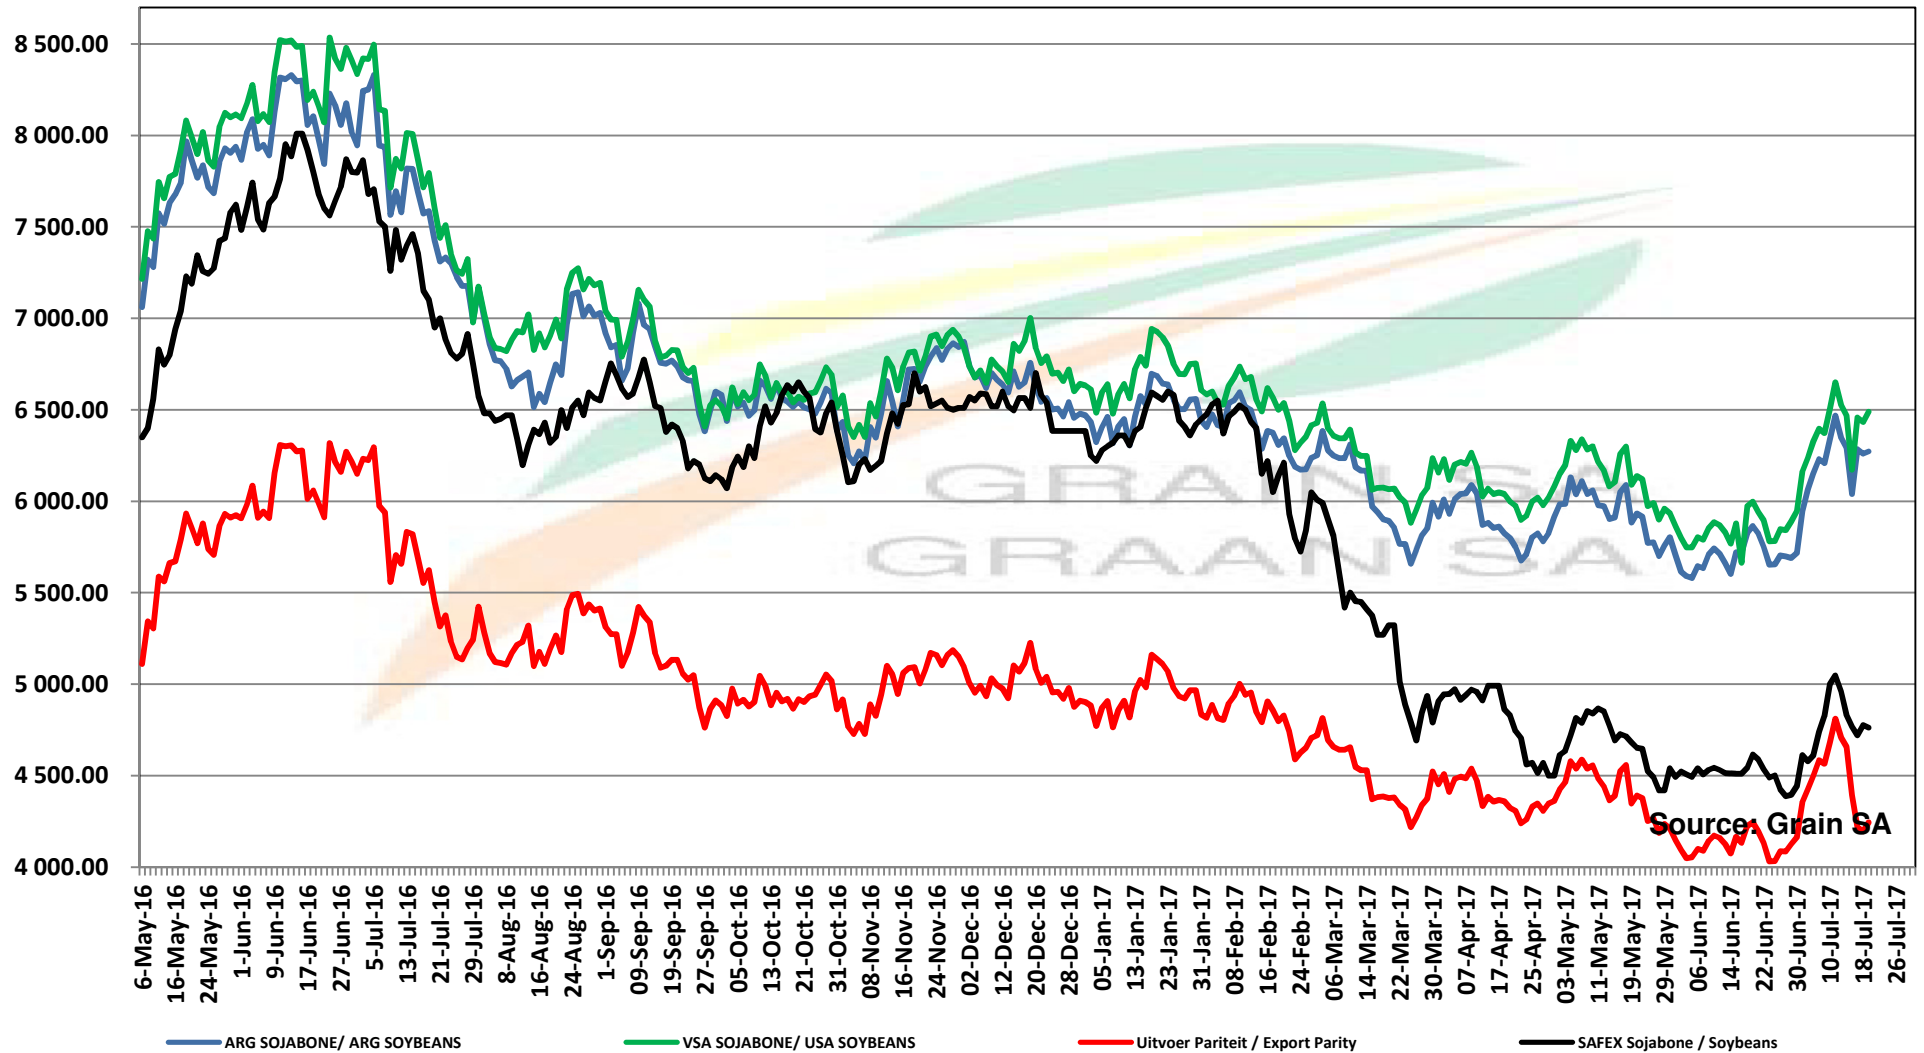

PRICES OF EU SUNFLOWER SEED DELIVERED IN RANDFONTEIN PRYSE VAN EU SONNEBLOMSAAD GELEWER IN RANDFONTEIN

Source: Grain SA

PRICES OF EU SUNFLOWER SEED DELIVERED IN RANDFONTEIN PRYSE VAN EU SONNEBLOMSAAD GELEWER IN RANDFONTEIN

Source: Grain SA

PRICES OF SOYBEAN SEED DELIVERED IN RANDFONTEIN PRYSE VAN SOJABOONSAAD GELEWER IN RANDFONTEIN

Source: Grain SA

PRICES OF ARGENTINIAN SOYBEAN SEED DELIVERED IN RANDFONTEIN PRYSE VAN ARGENTYNSE SOJABOONSAAD GELEWER IN RANDFONTEIN

Source: Grain SA

PRICES OF DERIVED SOYBEAN DELIVERED IN RANDFONTEIN PRYSE VAN AFGELEIDE SOJABONE GELEWER IN RANDFONTEIN

Source: Grain SA

PRICES OF SOYBEAN CRUSHING MARGIN PRYSE VAN SOJABOON PERSMARGE

PRICES OF BRAZILIAN SOYBEAN DELIVERED IN RANDFONTEIN PRYSE VAN BRASILIAANSE SOJABONE GELEWER IN RANDFONTEIN

Source: Grain SA

Prices of Canola in the South Cape (Swellendam) Canolapryse in die Suid-Kaap (Swellendam)

Source: Grain SA

PRICES OF PROCESSED AND GRADED USA CHOICE GRADE GROUNDNUTS (40/50) (RANDFONTEIN)
PRYSE VAN UITGEDOP EN GESORTEERDE VSA KEURGRAAD GRONDBONE MET 'N PITGROOTTE VAN
40/50 pitgrootte (RANDFONTEIN)