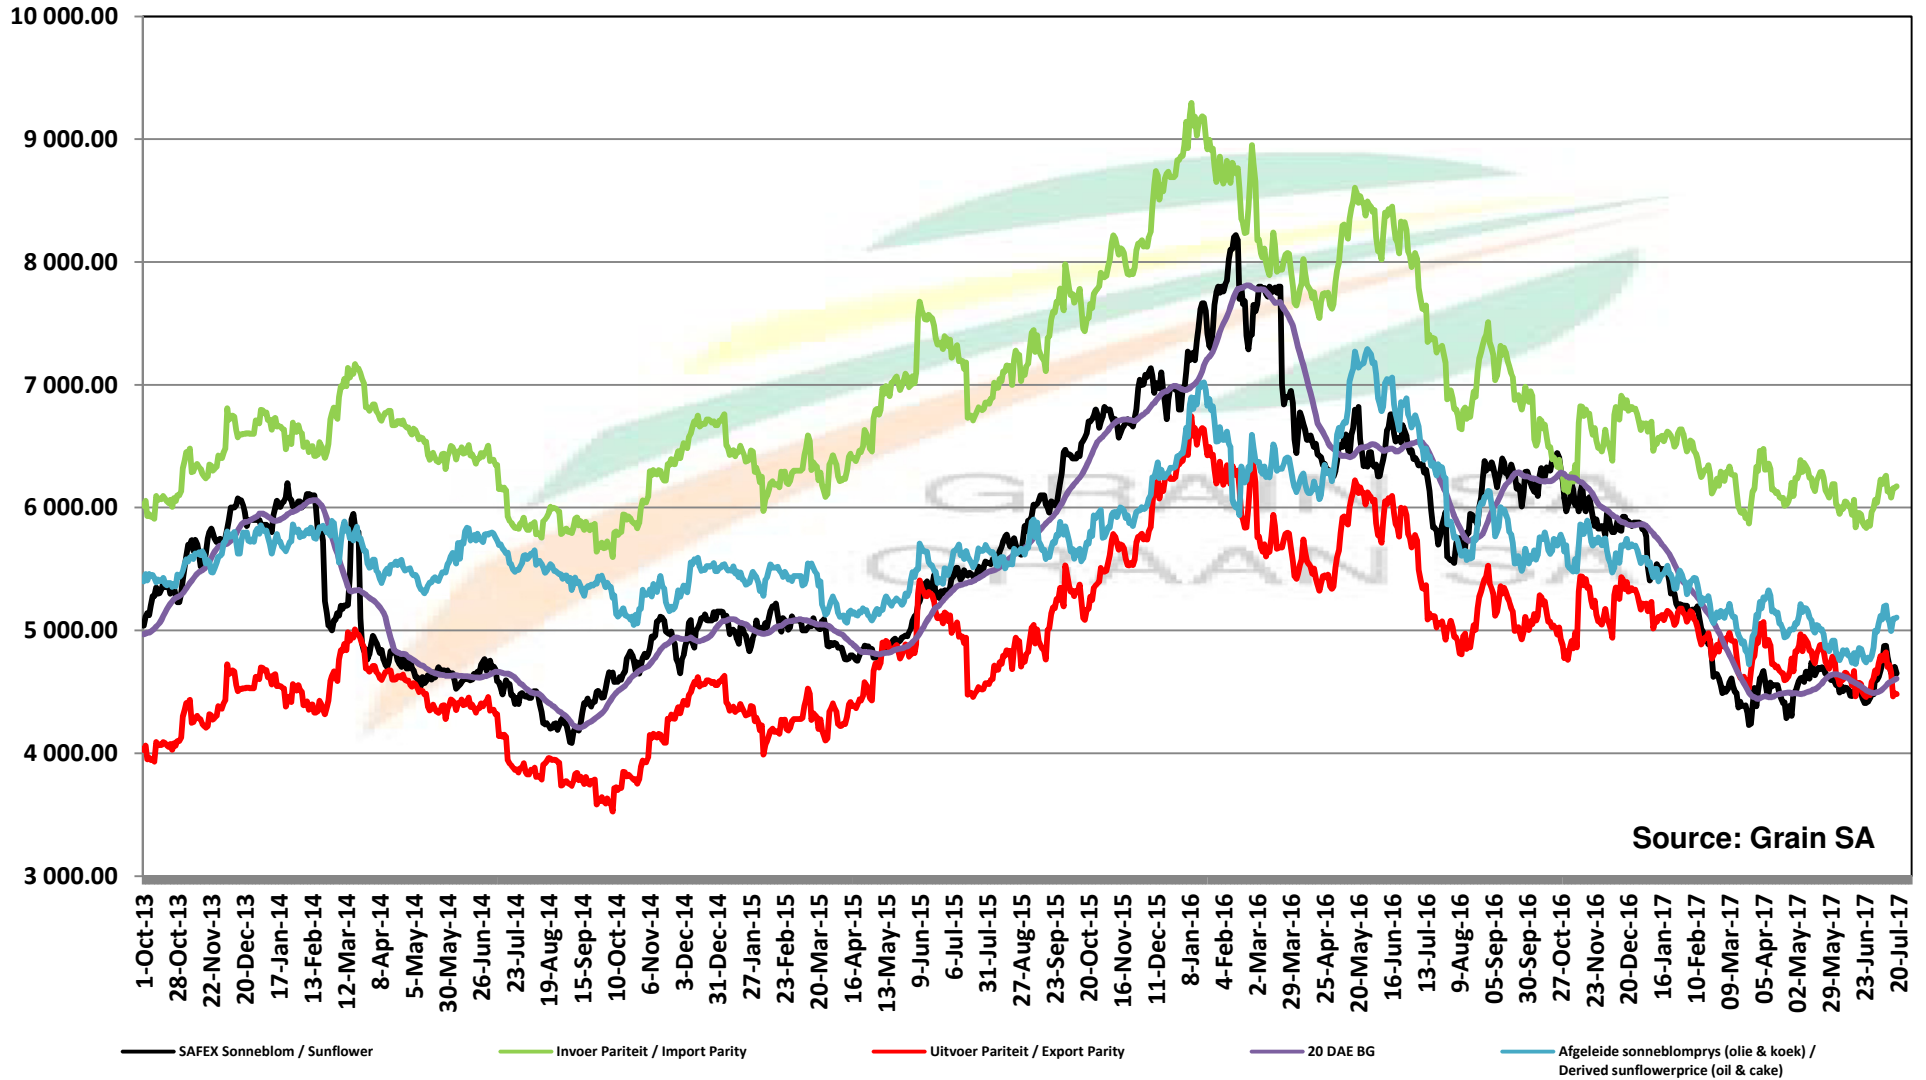

PRICES OF EU SUNFLOWER SEED DELIVERED IN RANDFONTEIN PRYSE VAN EU SONNEBLOMSAAD GELEWER IN RANDFONTEIN

Source: Grain SA

PRICES OF EU SUNFLOWER SEED DELIVERED IN RANDFONTEIN PRYSE VAN EU SONNEBLOMSAAD GELEWER IN RANDFONTEIN

Source: Grain SA

PRICES OF SOYBEAN SEED DELIVERED IN RANDFONTEIN PRYSE VAN SOJABOONSAAD GELEWER IN RANDFONTEIN

Source: Grain SA

PRICES OF ARGENTINIAN SOYBEAN SEED DELIVERED IN RANDFONTEIN PRYSE VAN ARGENTYNSE SOJABOONSAAD GELEWER IN RANDFONTEIN