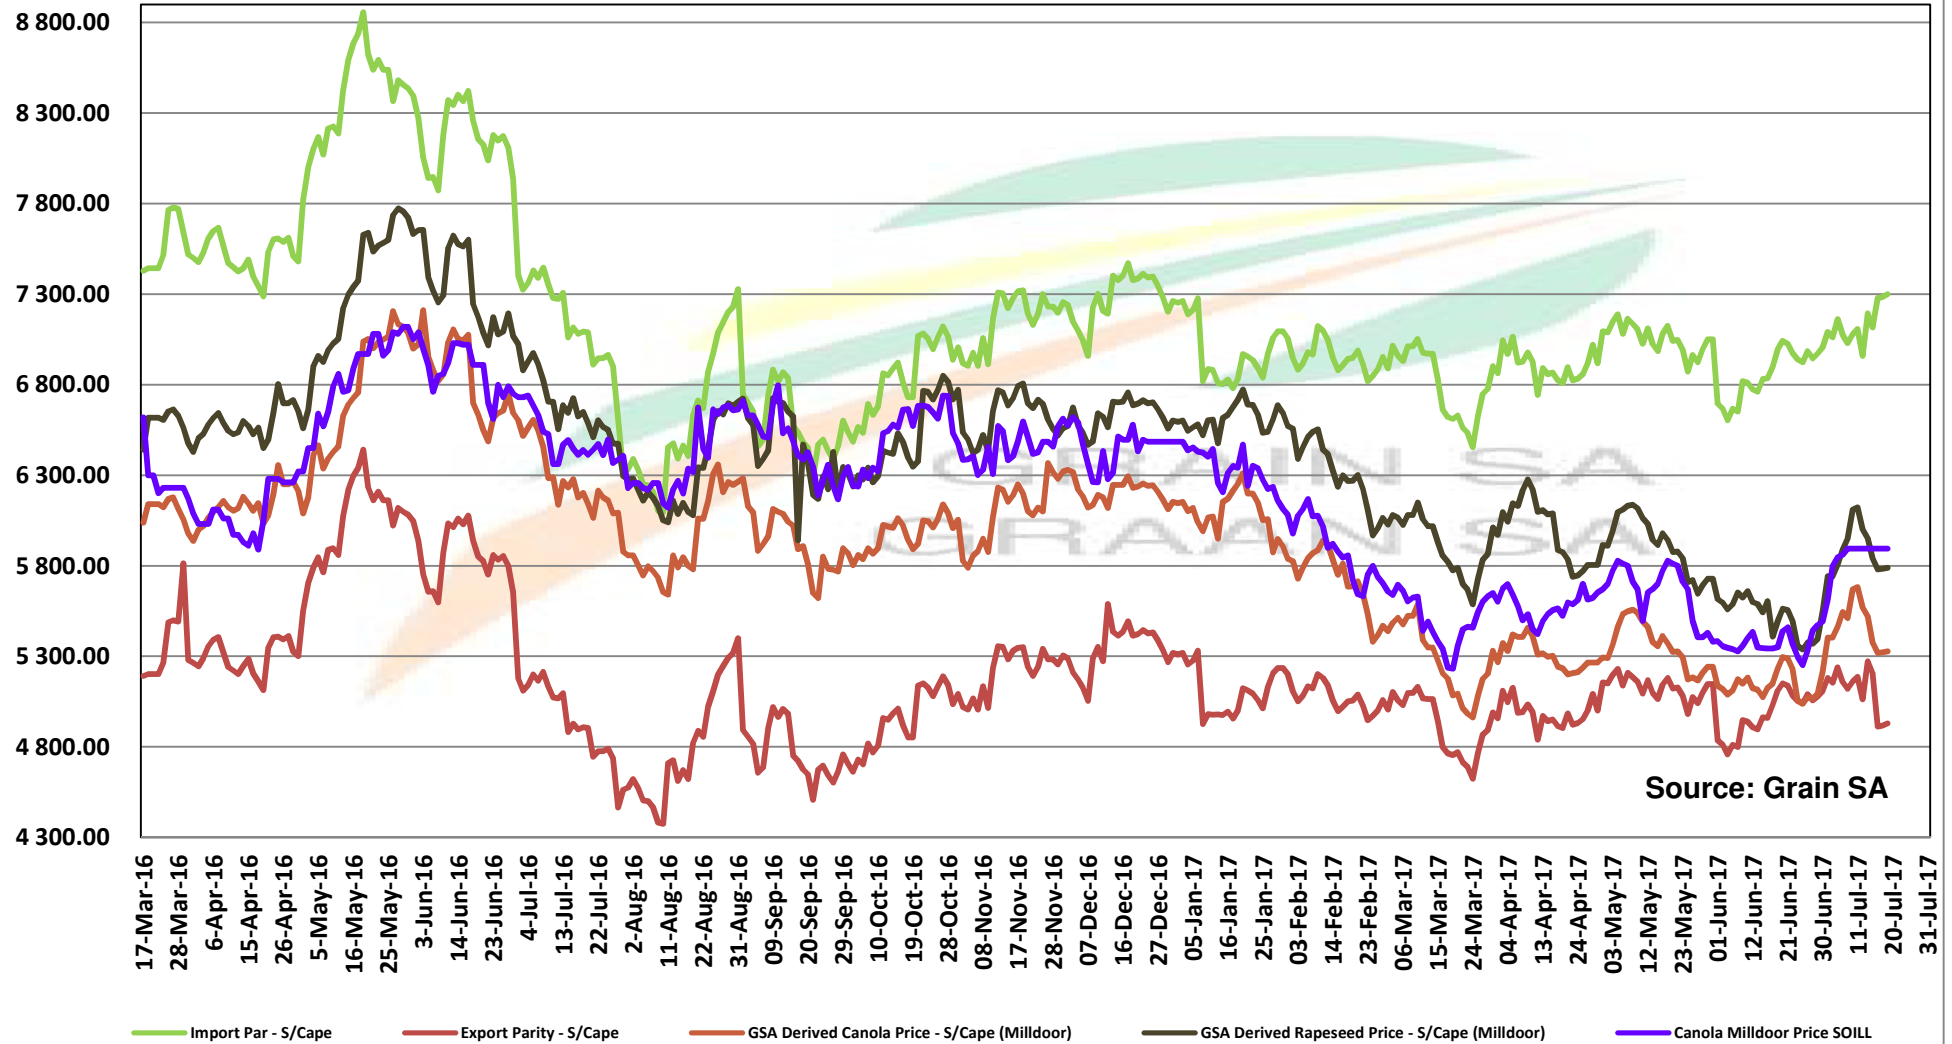

Source: Grain SA

PRICES OF SOYBEAN SEED DELIVERED IN RANDFONTEIN PRYSE VAN SOJABOONSAAD GELEWER IN RANDFONTEIN

Source: Grain SA

PRICES OF ARGENTINIAN SOYBEAN SEED DELIVERED IN RANDFONTEIN PRYSE VAN ARGENTYNSE SOJABOONSAAD GELEWER IN RANDFONTEIN

Source: Grain SA

PRICES OF DERIVED SOYBEAN DELIVERED IN RANDFONTEIN PRYSE VAN AFGELEIDE SOJABONE GELEWER IN RANDFONTEIN

Source: Grain SA

PRICES OF SOYBEAN CRUSHING MARGIN PRYSE VAN SOJABOON PERSMARGE

PRICES OF BRAZILIAN SOYBEAN DELIVERED IN RANDFONTEIN PRYSE VAN BRASILIAANSE SOJABONE GELEWER IN RANDFONTEIN

Source: Grain SA

Prices of Canola in the South Cape (Swellendam) Canolapryse in die Suid-Kaap (Swellendam)

Source: Grain SA

PRICES OF PROCESSED AND GRADED USA CHOICE GRADE GROUNDNUTS (40/50) (RANDFONTEIN)
PRYSE VAN UITGEDOP EN GESORTEERDE VSA KEURGRAAD GRONDBONE MET 'N PITGROOTTE VAN
40/50 pitgrootte (RANDFONTEIN)