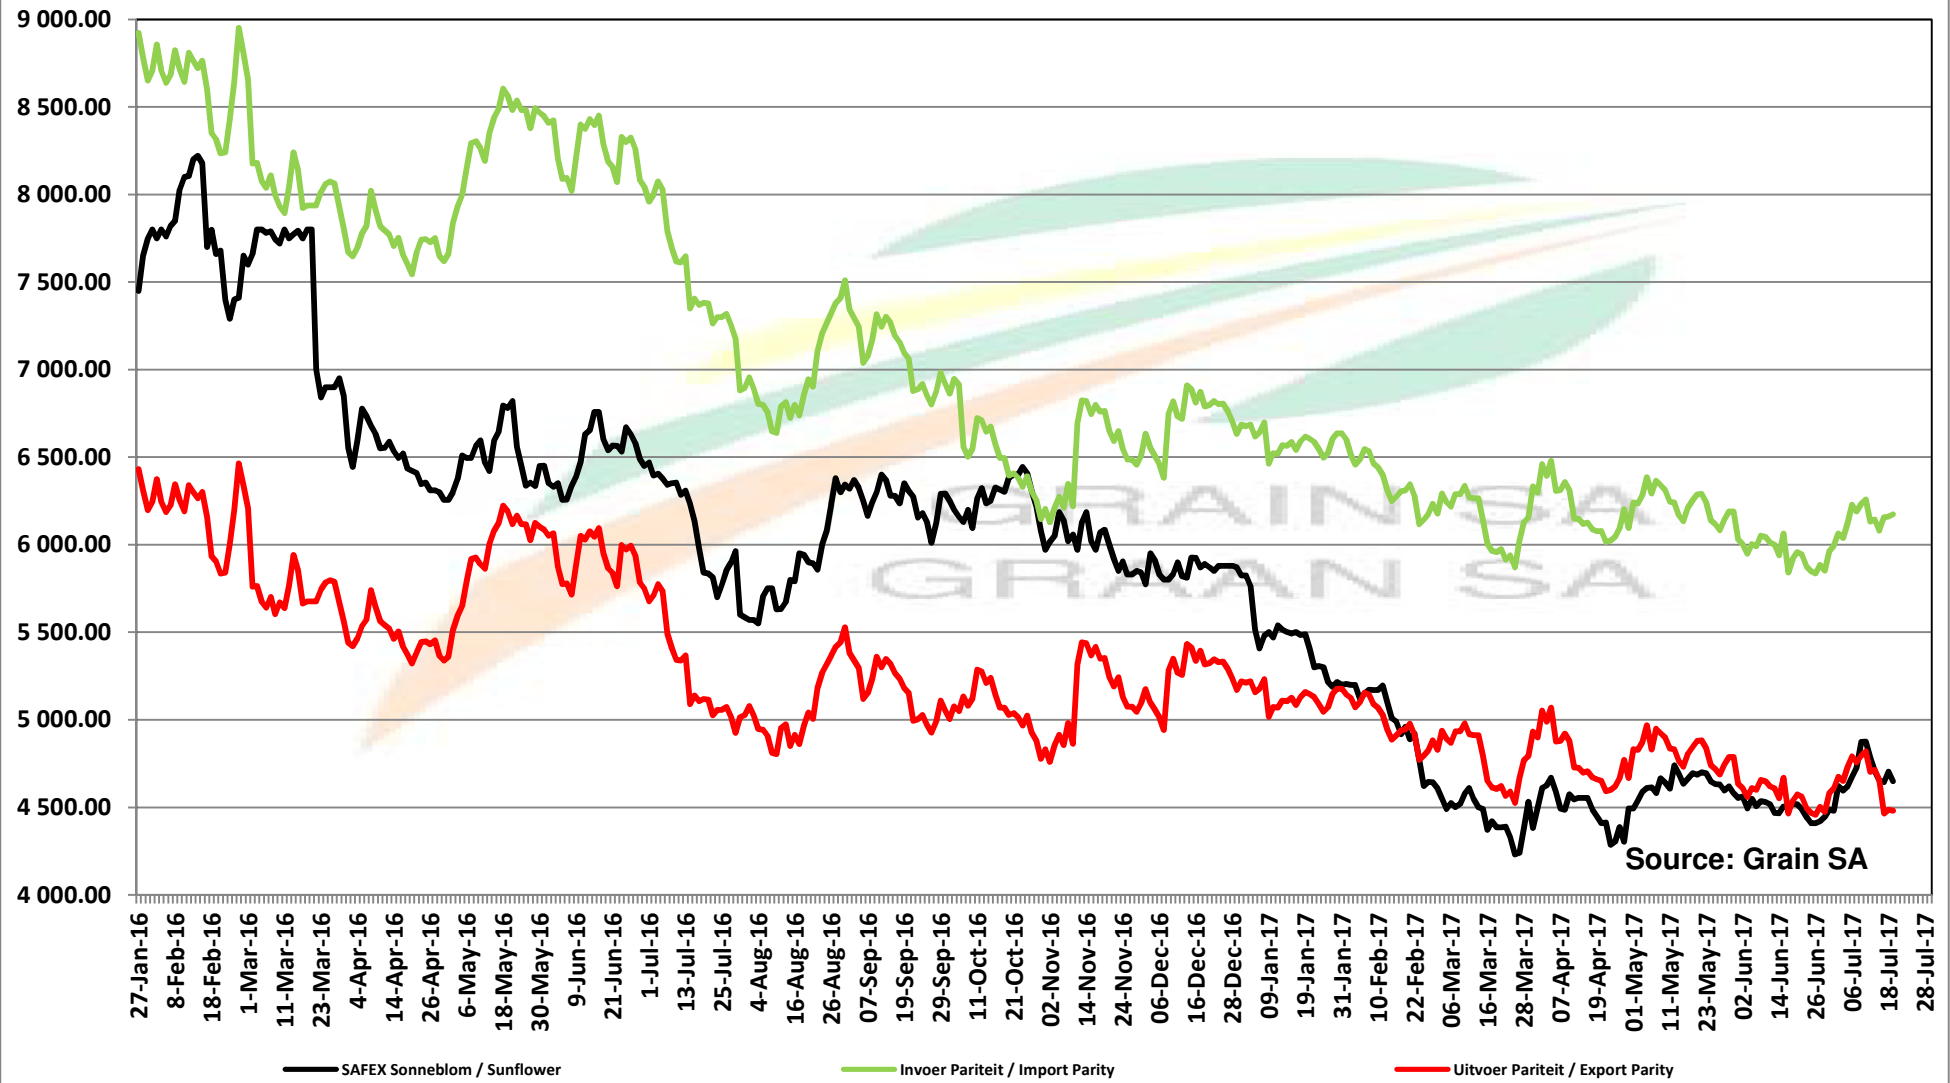

PRICES OF EU SUNFLOWER SEED DELIVERED IN RANDFONTEIN PRYSE VAN EU SONNEBLOMSAAD GELEWER IN RANDFONTEIN

Source: Grain SA

PRICES OF EU SUNFLOWER SEED DELIVERED IN RANDFONTEIN PRYSE VAN EU SONNEBLOMSAAD GELEWER IN RANDFONTEIN

Source: Grain SA

PRICES OF SOYBEAN SEED DELIVERED IN RANDFONTEIN PRYSE VAN SOJABOONSAAD GELEWER IN RANDFONTEIN

Source: Grain SA

PRICES OF ARGENTINIAN SOYBEAN SEED DELIVERED IN RANDFONTEIN PRYSE VAN ARGENTYNSE SOJABOONSAAD GELEWER IN RANDFONTEIN

Source: Grain SA

PRICES OF DERIVED SOYBEAN DELIVERED IN RANDFONTEIN PRYSE VAN AFGELEIDE SOJABONE GELEWER IN RANDFONTEIN

Source: Grain SA

PRICES OF SOYBEAN CRUSHING MARGIN PRYSE VAN SOJABOON PERSMARGE

PRICES OF BRAZILIAN SOYBEAN DELIVERED IN RANDFONTEIN PRYSE VAN BRASILIAANSE SOJABONE GELEWER IN RANDFONTEIN

Source: Grain SA

Prices of Canola in the South Cape (Swellendam) Canolapryse in die Suid-Kaap (Swellendam)

Source: Grain SA

PRICES OF PROCESSED AND GRADED USA CHOICE GRADE GROUNDNUTS (40/50) (RANDFONTEIN)
PRYSE VAN UITGEDOP EN GESORTEERDE VSA KEURGRAAD GRONDBONE MET 'N PITGROOTTE VAN
40/50 pitgrootte (RANDFONTEIN)