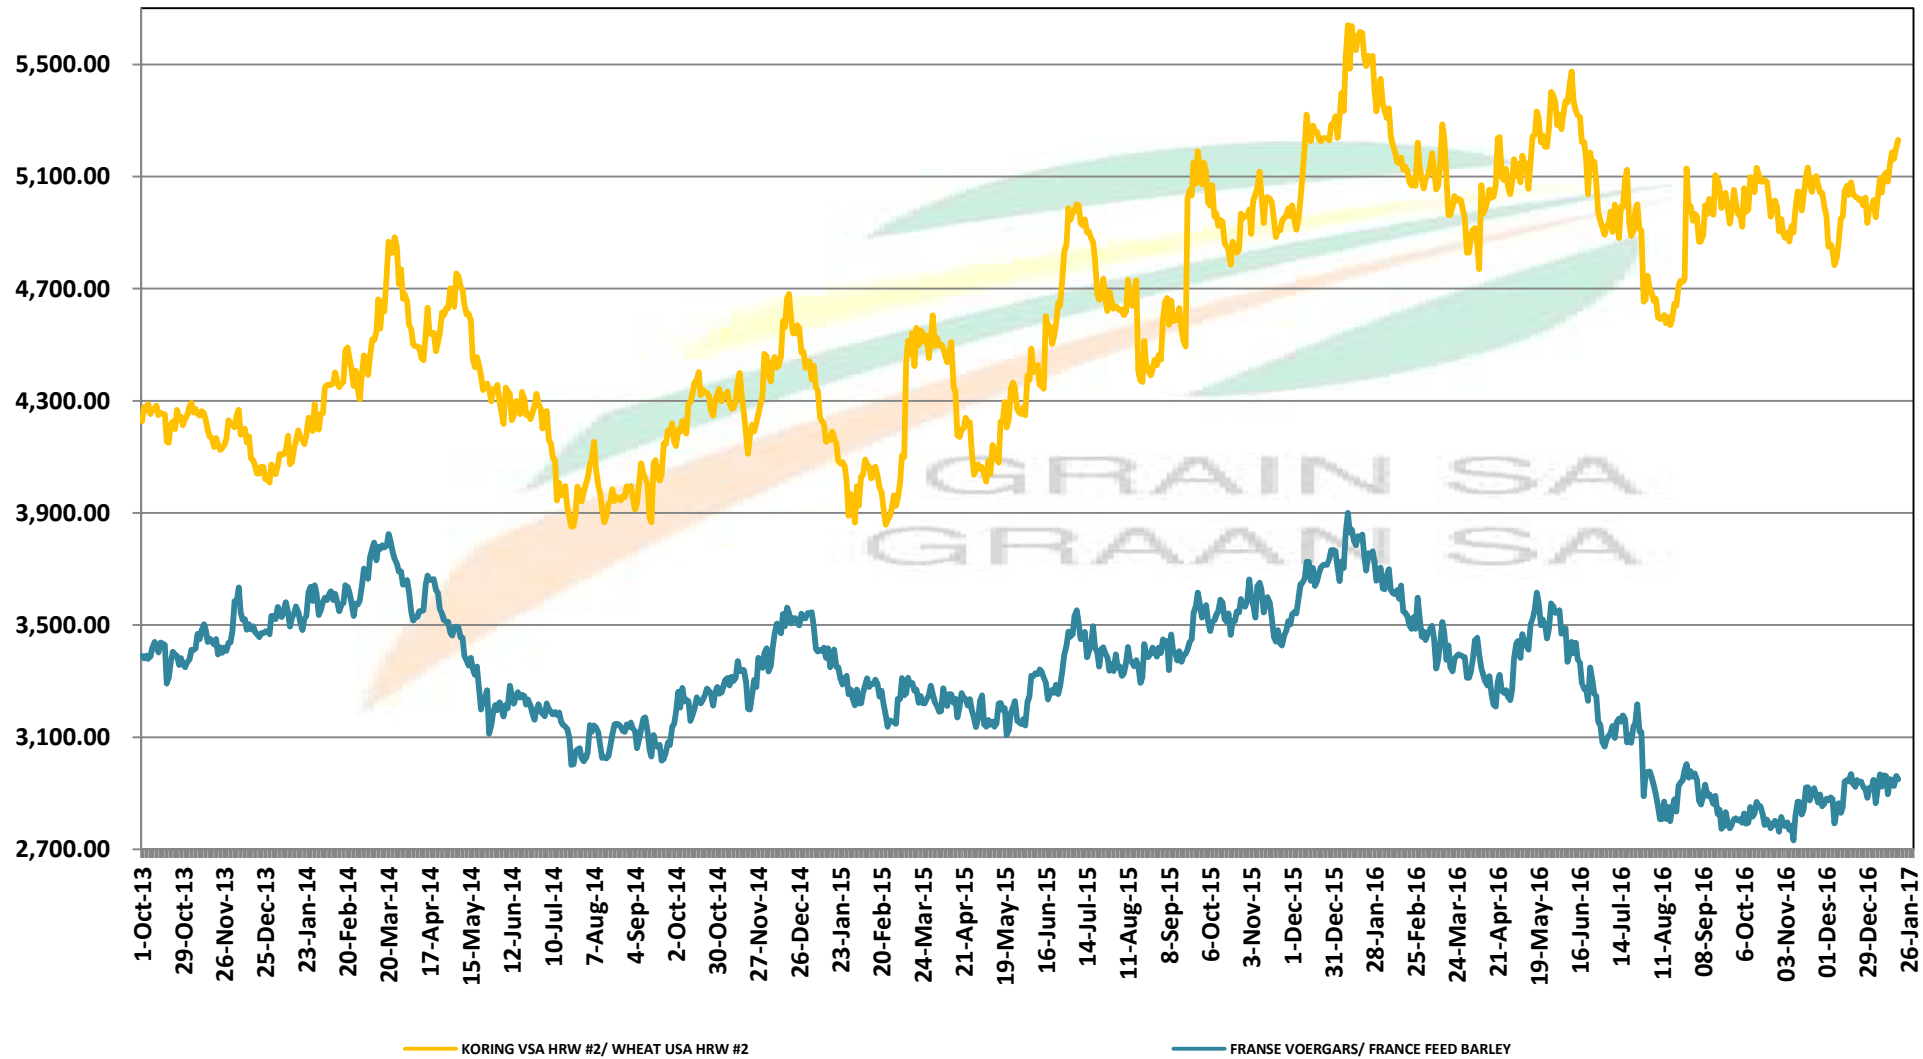

PRICES OF HRW WHEAT DELIVERED IN MAR 2017 (RANDFONTEIN)

PRYSE VAN HRW KORING VIR LEWERING IN MAR 2017 (RANDFONTEIN)

Source: Grain

PRICES OF WHEAT DELIVERED IN DURBAN HARBOUR PRYSE VAN KORING VIR LEWERING IN DURBAN HAWE

PRICES OF BARLEY DELIVERED IN RANDFONTEIN

PRYSE VAN GARS GELEWER IN RANDFONTEIN

IMPORT PARITY OF USA HRW AND FRANCE FEED BARLEY

INVOERPARITEIT VAN VSA HRW KORING EN FRANSE VOERGARS

Source: Grain