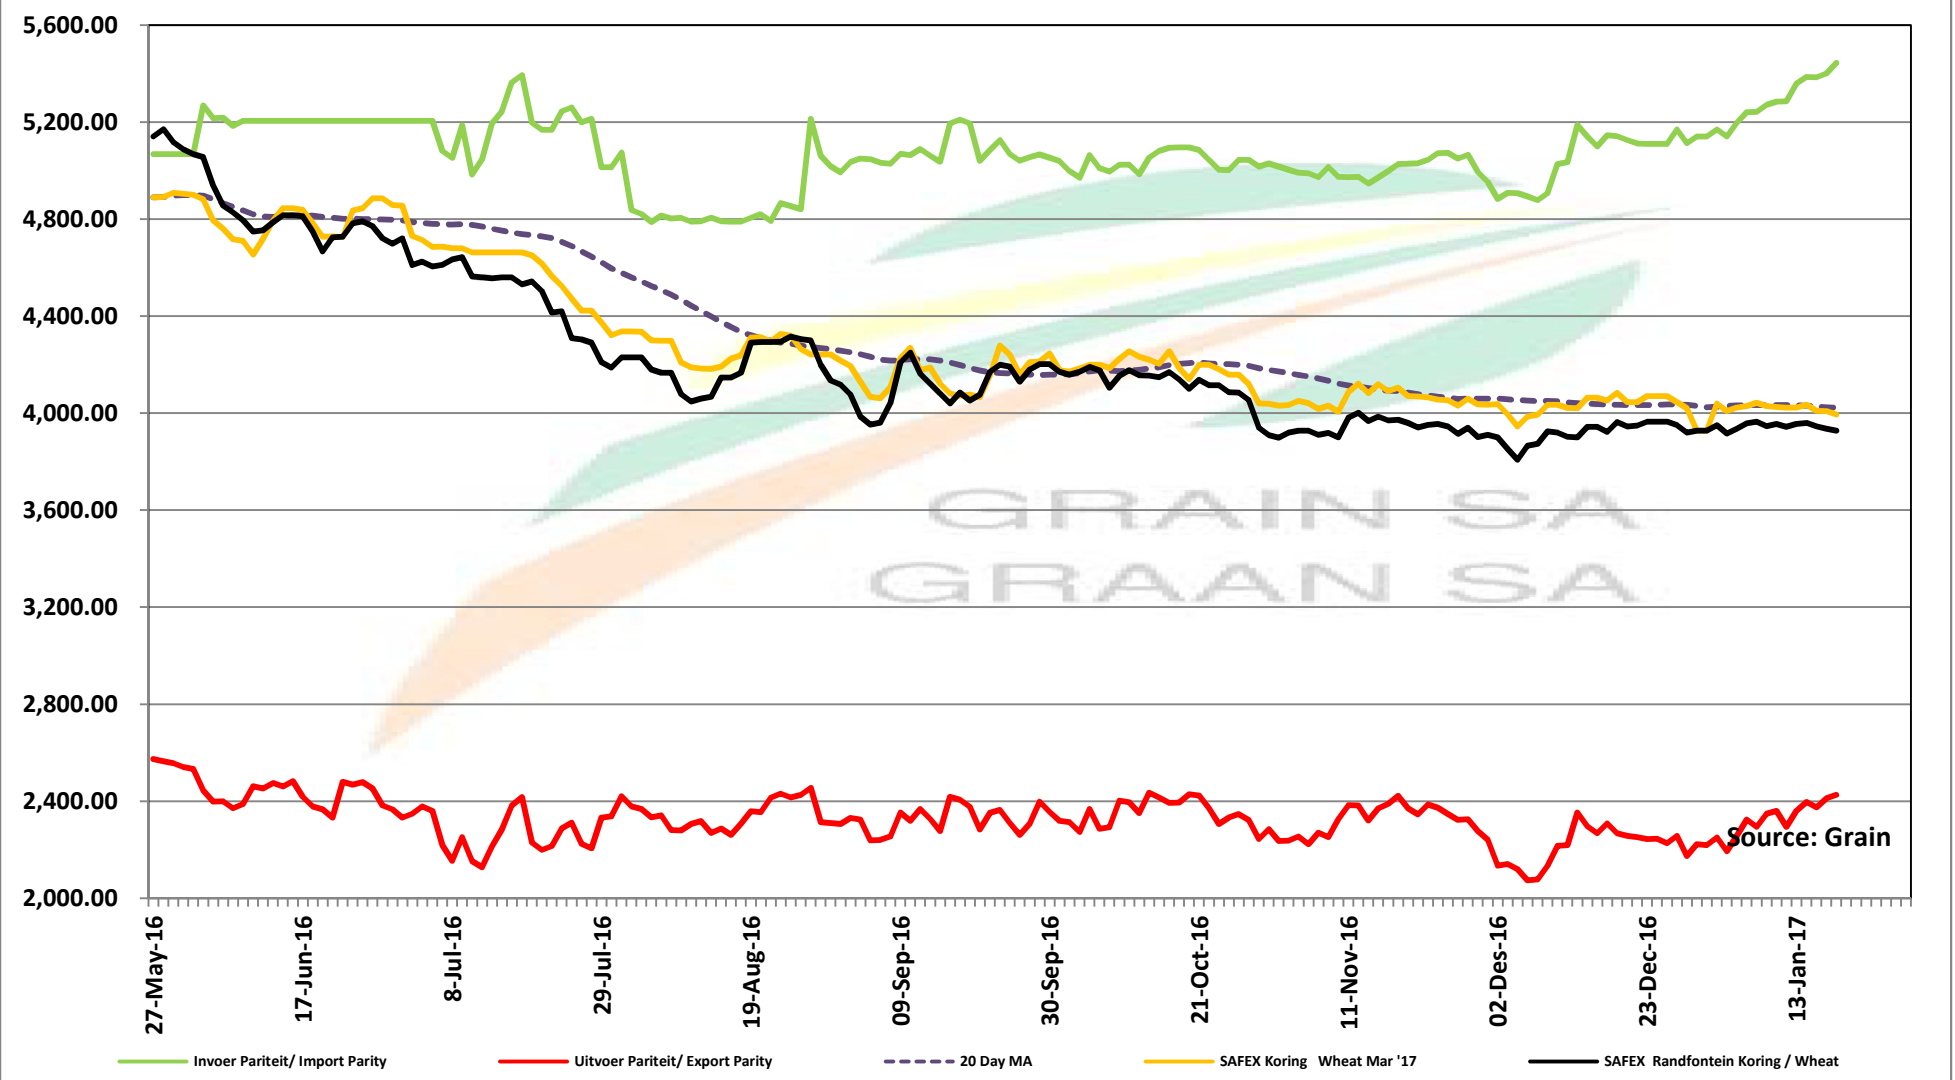

Source: Grain SA

PRICES OF WHEAT DELIVERED IN RANDFONTEIN PRYSE VAN KORING GELEWER IN RANDFONTEIN

PRICES OF RSA AND GERMAN WHEAT DELIVERED IN RANDFONTEIN PRYSE VAN RSA EN DUITSTE KORING GELEWER IN RANDFONTEIN

PRICES OF HRW WHEAT DELIVERED IN MAR 2017 (RANDFONTEIN)

PRYSE VAN HRW KORING VIR LEWERING IN MAR 2017 (RANDFONTEIN)

Source: Grain

PRICES OF WHEAT DELIVERED IN DURBAN HARBOUR PRYSE VAN KORING VIR LEWERING IN DURBAN HAWE