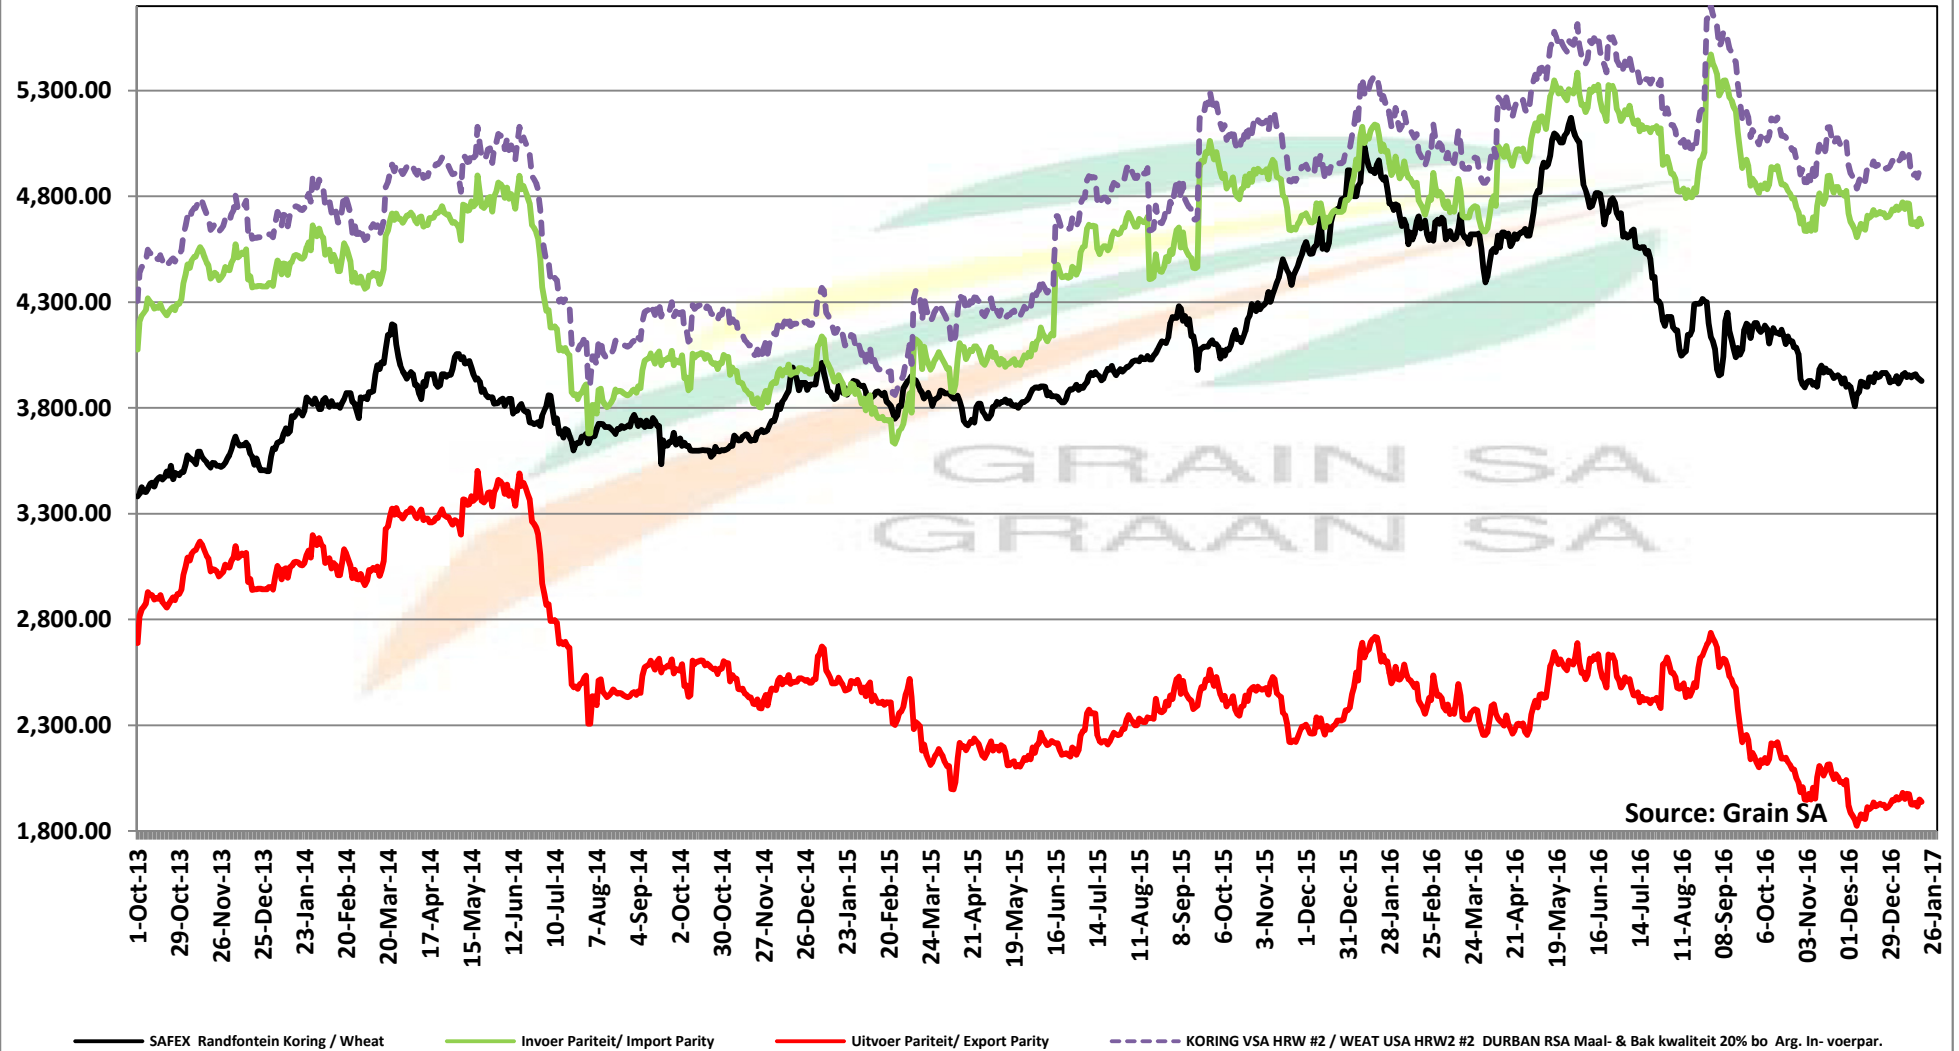

PRICES OF RSA AND ARGENTINE WHEAT DELIVERED IN RANDFONTEIN

PRYSE VAN RSA EN ARGENTYNSE KORING GELEWER IN RANDFONTEIN

PRICES OF SOUTH AFRICAN AND USA WHEAT DELIVERED IN RANDFONTEIN

PRYSE VAN SUID AFRIKAANSE EN VSA KORING GELEWER IN RANDFONTEIN

Source: Grain SA

PRICES OF WHEAT DELIVERED IN RANDFONTEIN PRYSE VAN KORING GELEWER IN RANDFONTEIN

PRICES OF RSA AND GERMAN WHEAT DELIVERED IN RANDFONTEIN PRYSE VAN RSA EN DUITSTE KORING GELEWER IN RANDFONTEIN