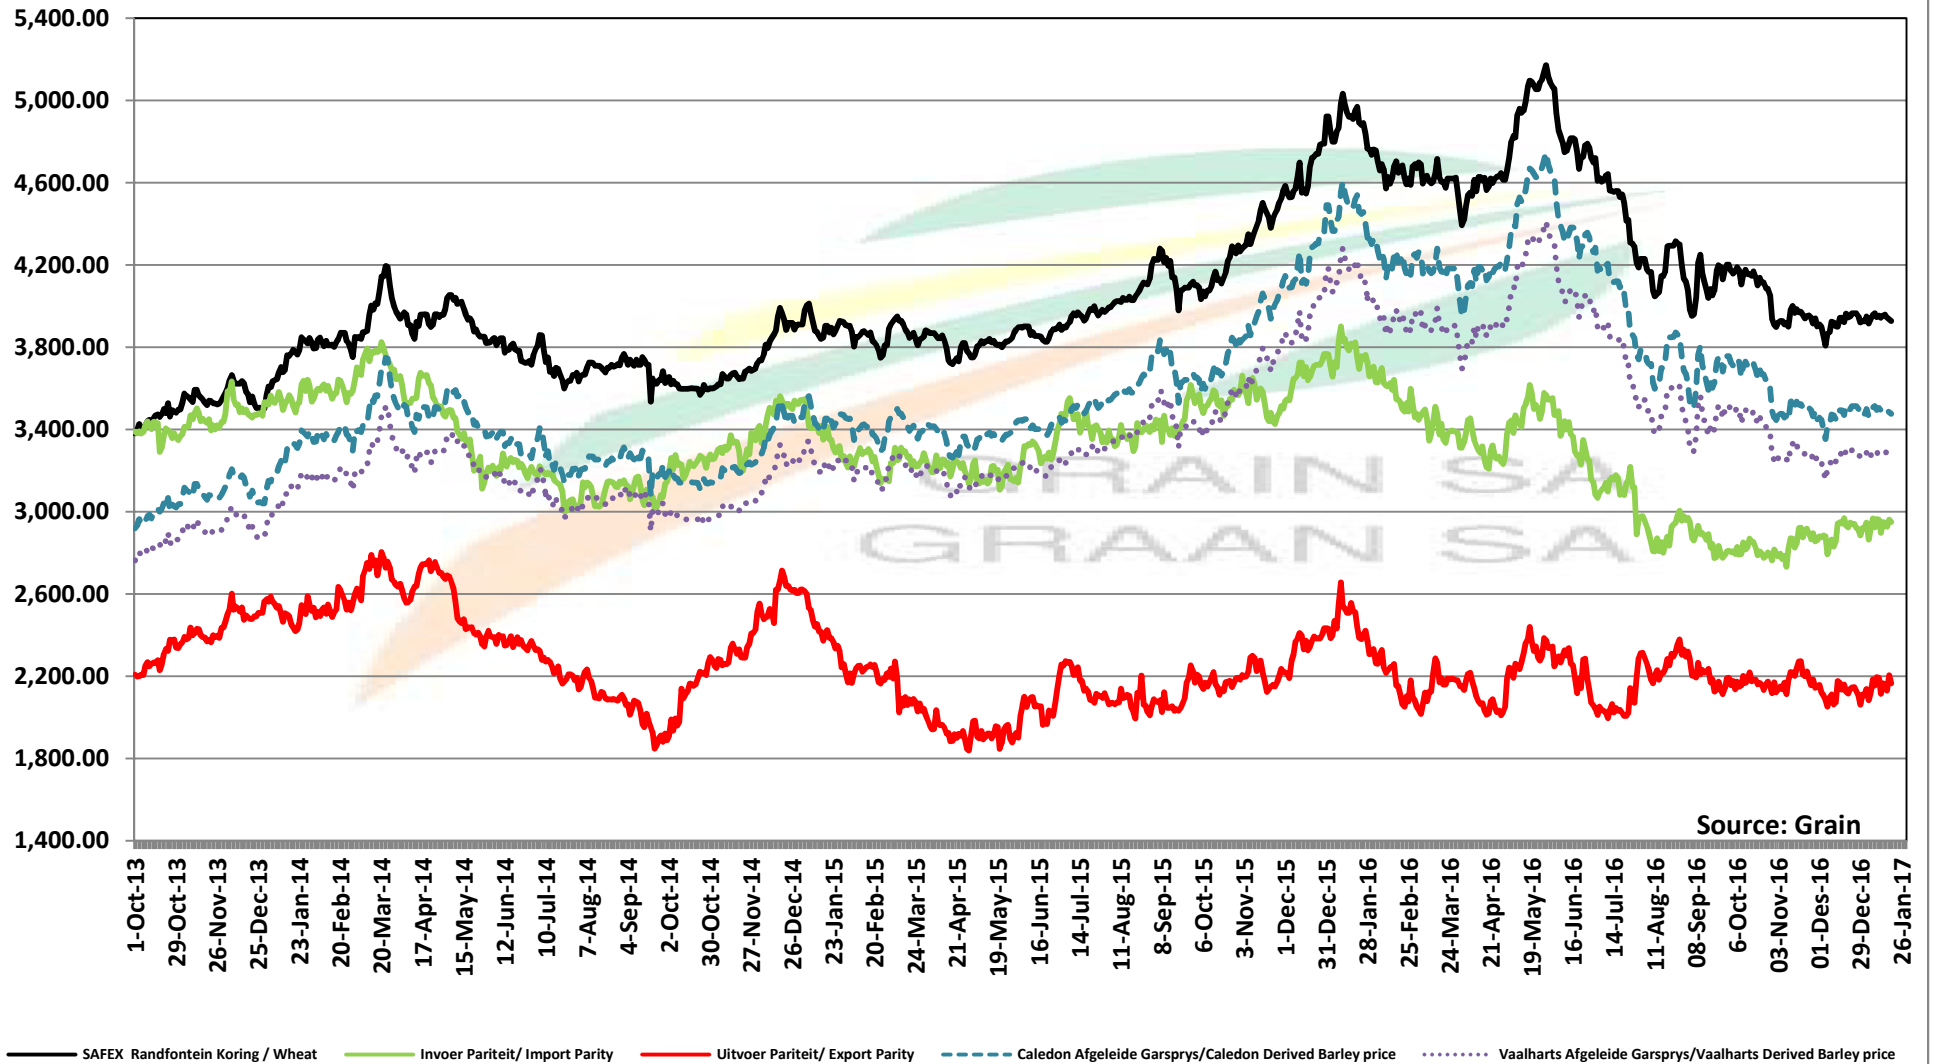

Source: Grain SA

PRICES OF WHEAT DELIVERED IN RANDFONTEIN PRYSE VAN KORING GELEWER IN RANDFONTEIN

PRICES OF RSA AND GERMAN WHEAT DELIVERED IN RANDFONTEIN PRYSE VAN RSA EN DUITSTE KORING GELEWER IN RANDFONTEIN

PRICES OF HRW WHEAT DELIVERED IN MAR 2017 (RANDFONTEIN)

PRYSE VAN HRW KORING VIR LEWERING IN MAR 2017 (RANDFONTEIN)

Source: Grain

PRICES OF WHEAT DELIVERED IN DURBAN HARBOUR PRYSE VAN KORING VIR LEWERING IN DURBAN HAWE

PRICES OF BARLEY DELIVERED IN RANDFONTEIN

PRYSE VAN GARS GELEWER IN RANDFONTEIN

IMPORT PARITY OF USA HRW AND FRANCE FEED BARLEY

INVOERPARITEIT VAN VSA HRW KORING EN FRANSE VOERGARS

Source: Grain