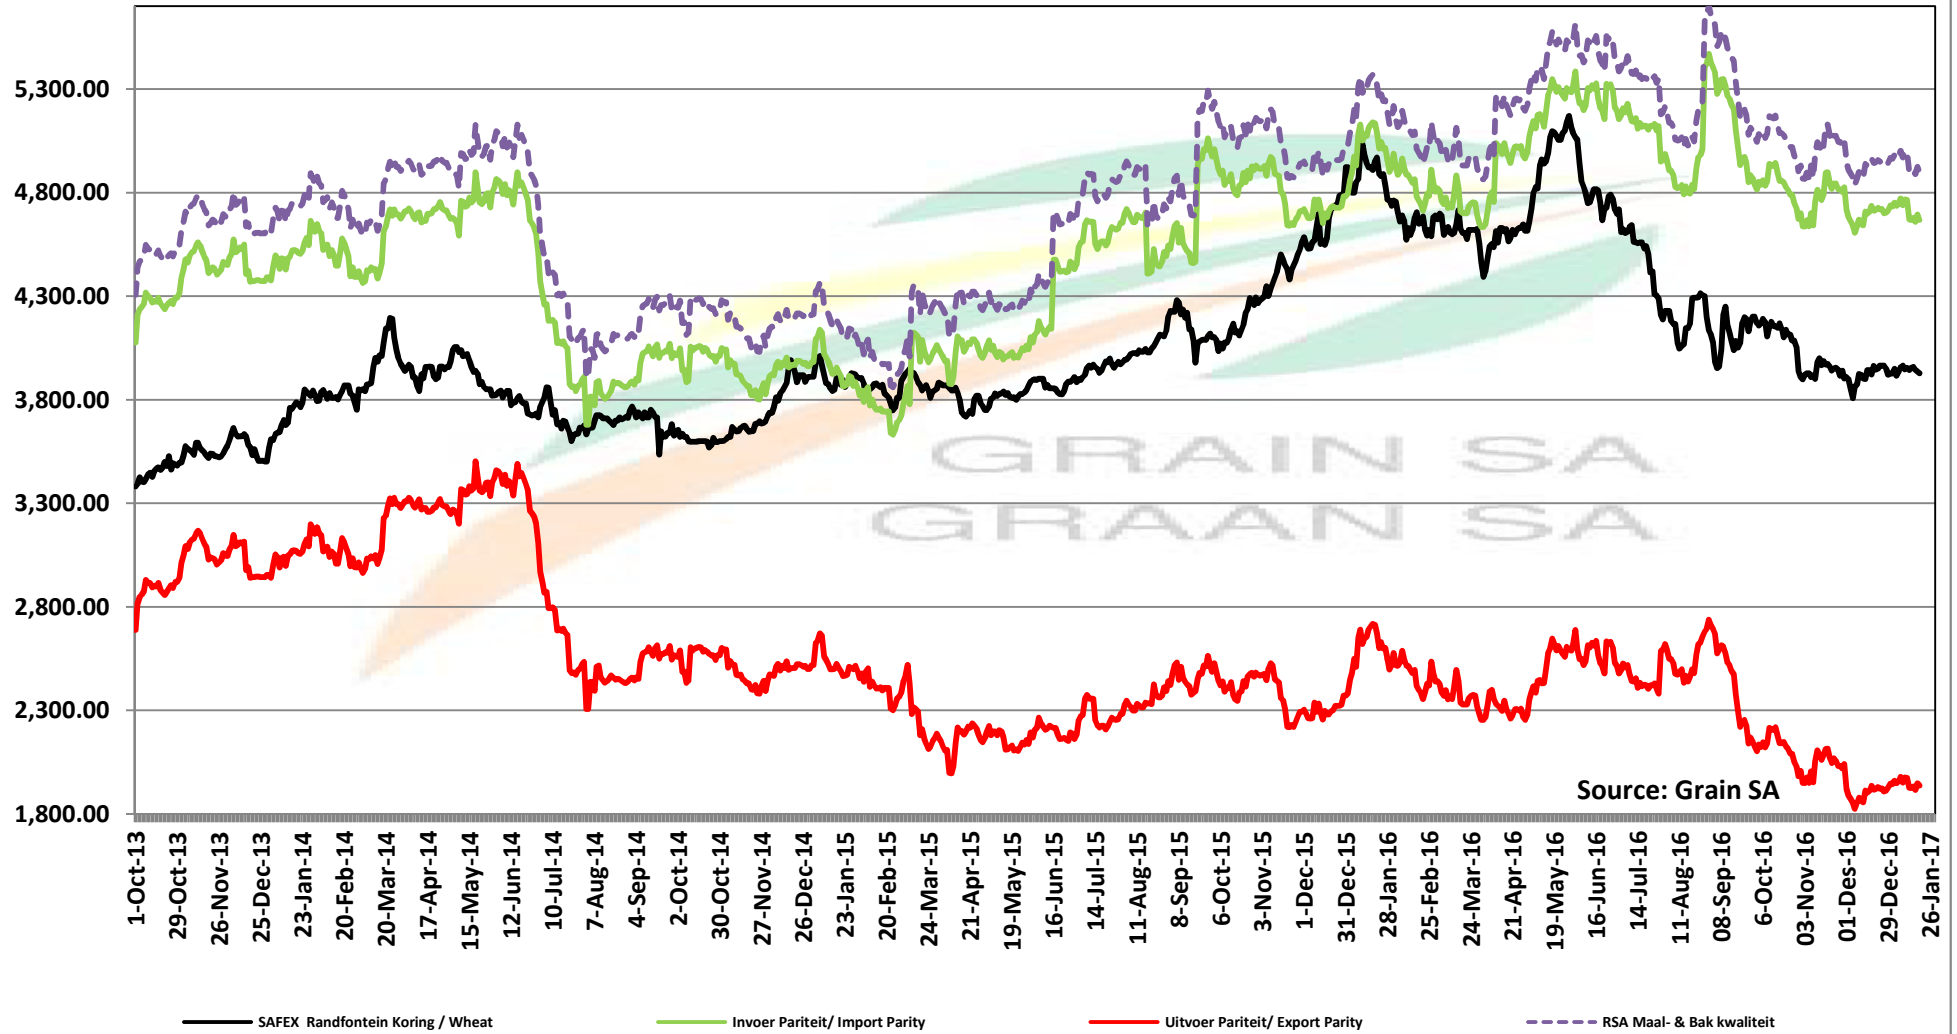

PRICES OF RSA AND ARGENTINE WHEAT DELIVERED IN RANDFONTEIN

PRYSE VAN RSA EN ARGENTYNSE KORING GELEWER IN RANDFONTEIN

PRICES OF SOUTH AFRICAN AND USA WHEAT DELIVERED IN RANDFONTEIN

PRYSE VAN SUID AFRIKAANSE EN VSA KORING GELEWER IN RANDFONTEIN

Source: Grain SA

PRICES OF WHEAT DELIVERED IN RANDFONTEIN PRYSE VAN KORING GELEWER IN RANDFONTEIN

PRICES OF RSA AND GERMAN WHEAT DELIVERED IN RANDFONTEIN PRYSE VAN RSA EN DUITSTE KORING GELEWER IN RANDFONTEIN