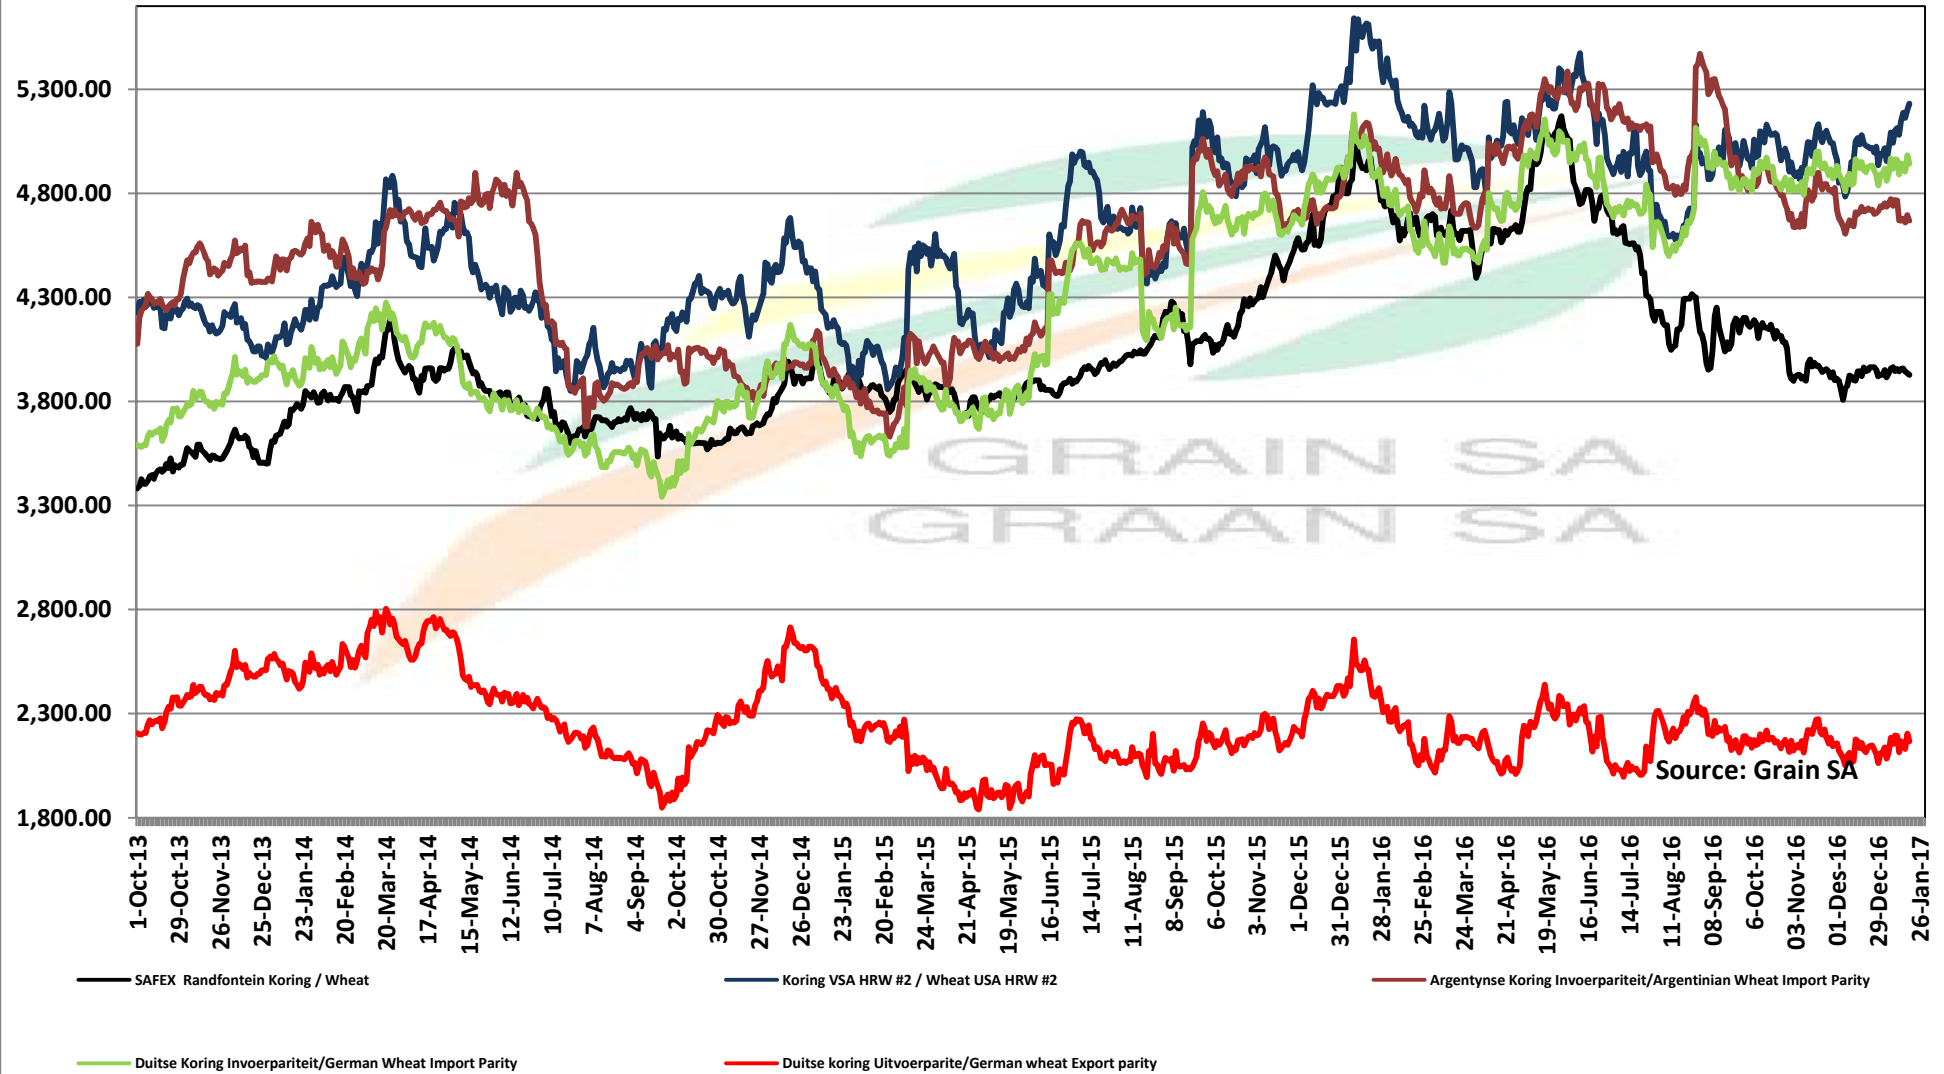

PRICES OF WHEAT DELIVERED IN RANDFONTEIN PRYSE VAN KORING GELEWER IN RANDFONTEIN