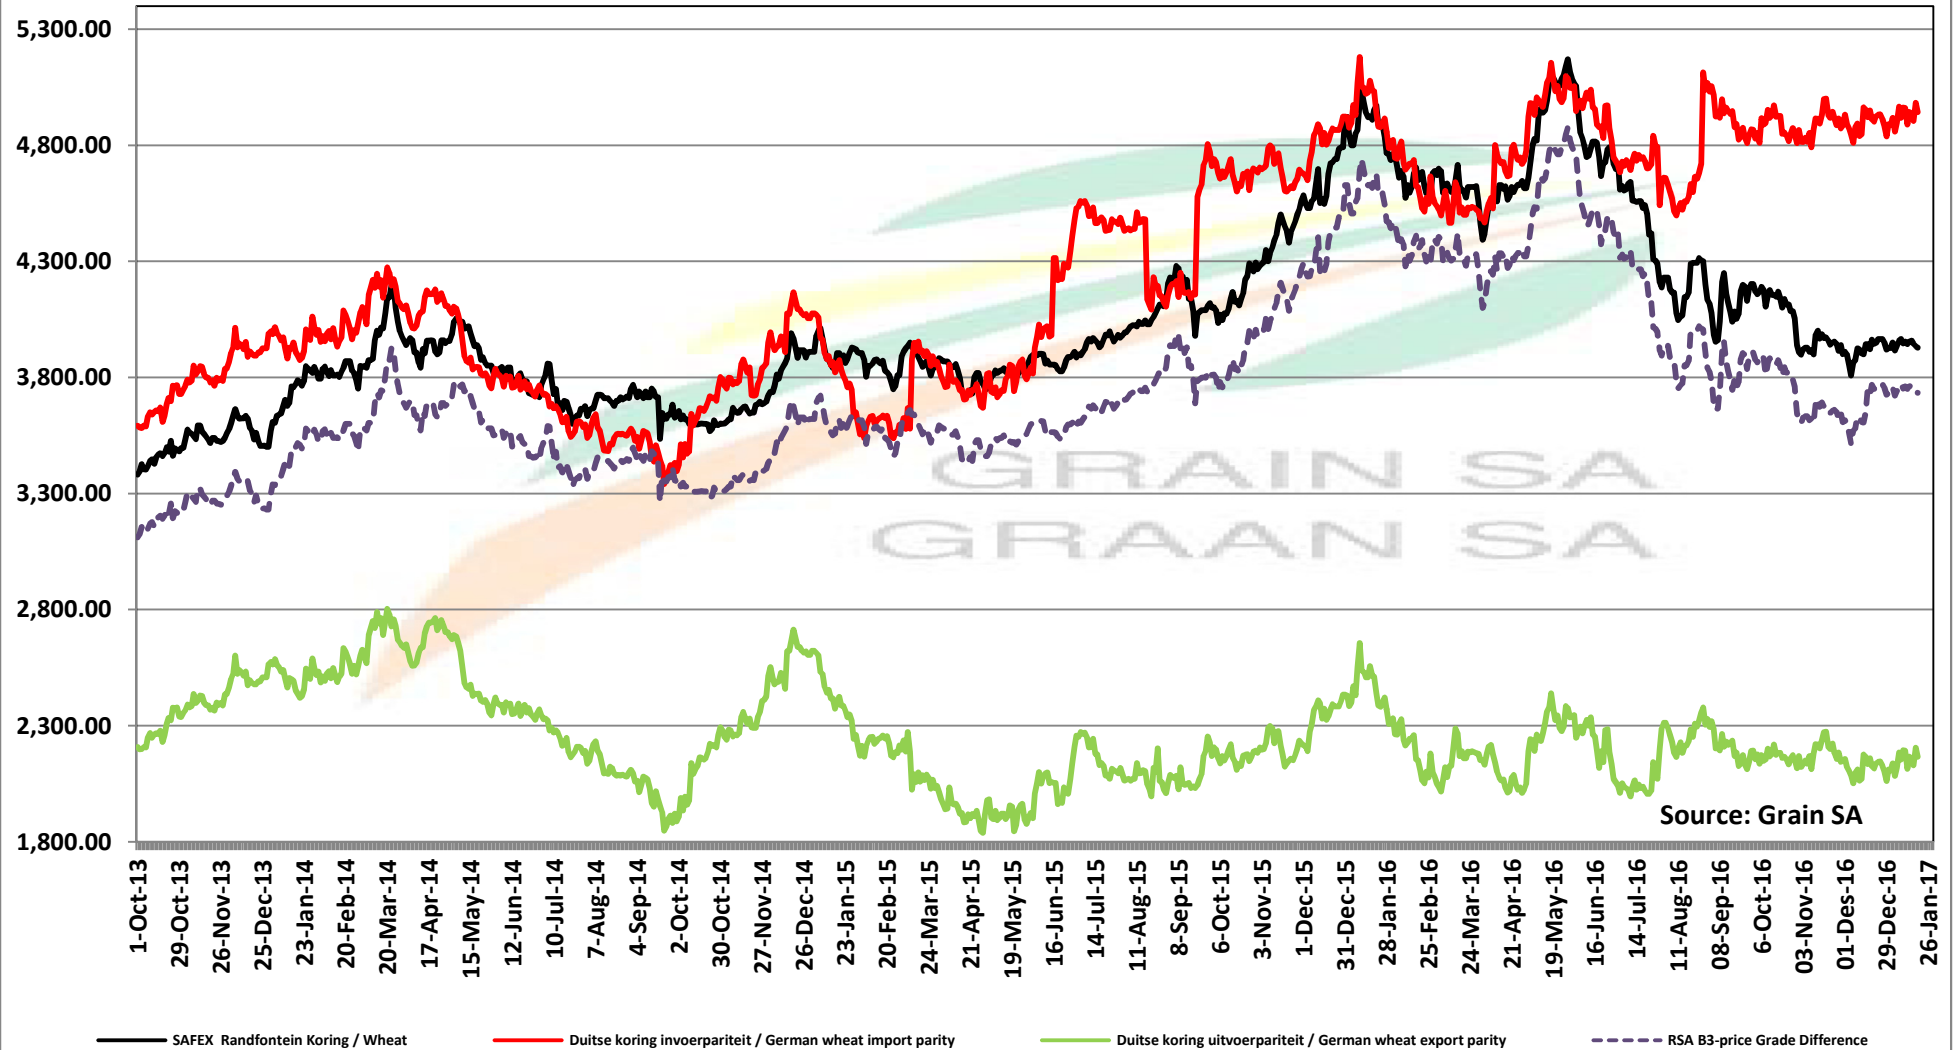

PRICES OF RSA AND ARGENTINE WHEAT DELIVERED IN RANDFONTEIN

PRYSE VAN RSA EN ARGENTYNSE KORING GELEWER IN RANDFONTEIN

PRICES OF SOUTH AFRICAN AND USA WHEAT DELIVERED IN RANDFONTEIN

PRYSE VAN SUID AFRIKAANSE EN VSA KORING GELEWER IN RANDFONTEIN

Source: Grain SA

PRICES OF WHEAT DELIVERED IN RANDFONTEIN PRYSE VAN KORING GELEWER IN RANDFONTEIN

PRICES OF RSA AND GERMAN WHEAT DELIVERED IN RANDFONTEIN PRYSE VAN RSA EN DUITSTE KORING GELEWER IN RANDFONTEIN