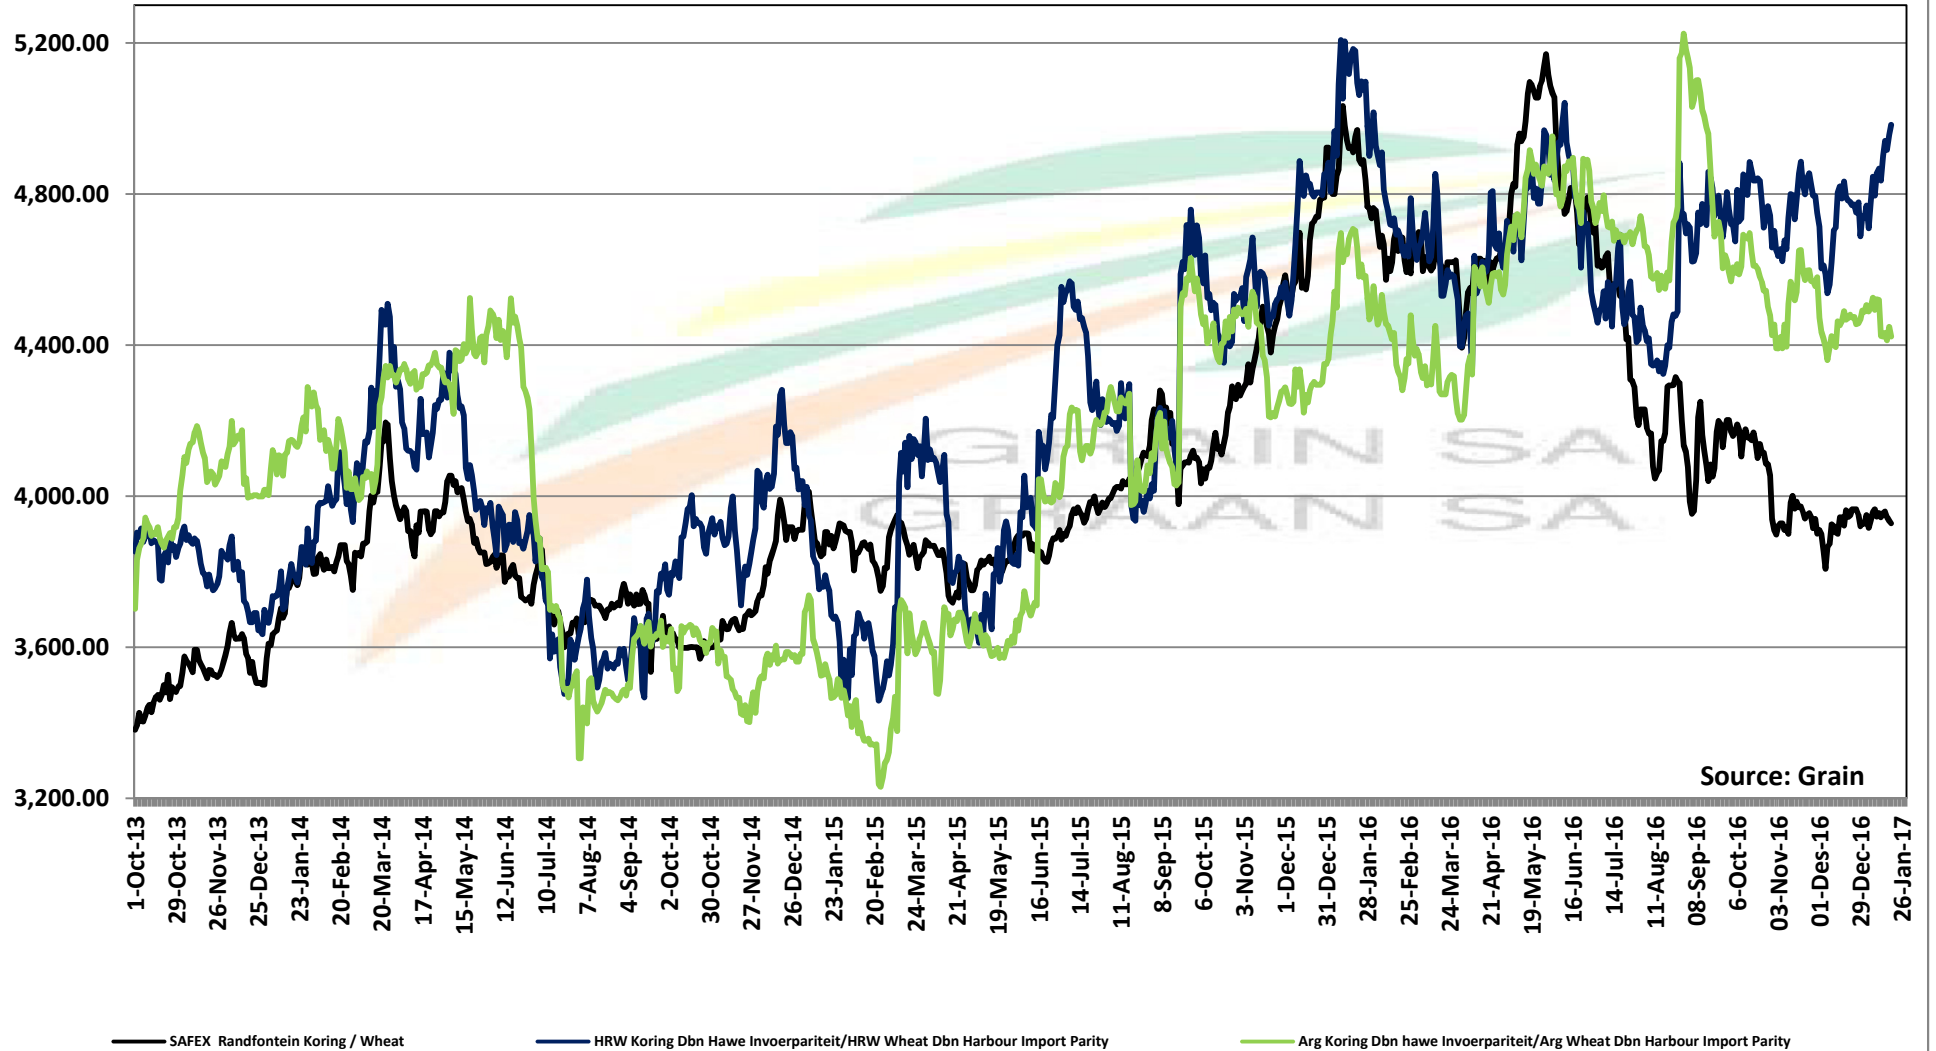

Source: Grain SA

PRICES OF WHEAT DELIVERED IN RANDFONTEIN PRYSE VAN KORING GELEWER IN RANDFONTEIN

PRICES OF RSA AND GERMAN WHEAT DELIVERED IN RANDFONTEIN PRYSE VAN RSA EN DUITSTE KORING GELEWER IN RANDFONTEIN

PRICES OF HRW WHEAT DELIVERED IN MAR 2017 (RANDFONTEIN)

PRYSE VAN HRW KORING VIR LEWERING IN MAR 2017 (RANDFONTEIN)

Source: Grain

PRICES OF WHEAT DELIVERED IN DURBAN HARBOUR PRYSE VAN KORING VIR LEWERING IN DURBAN HAWE