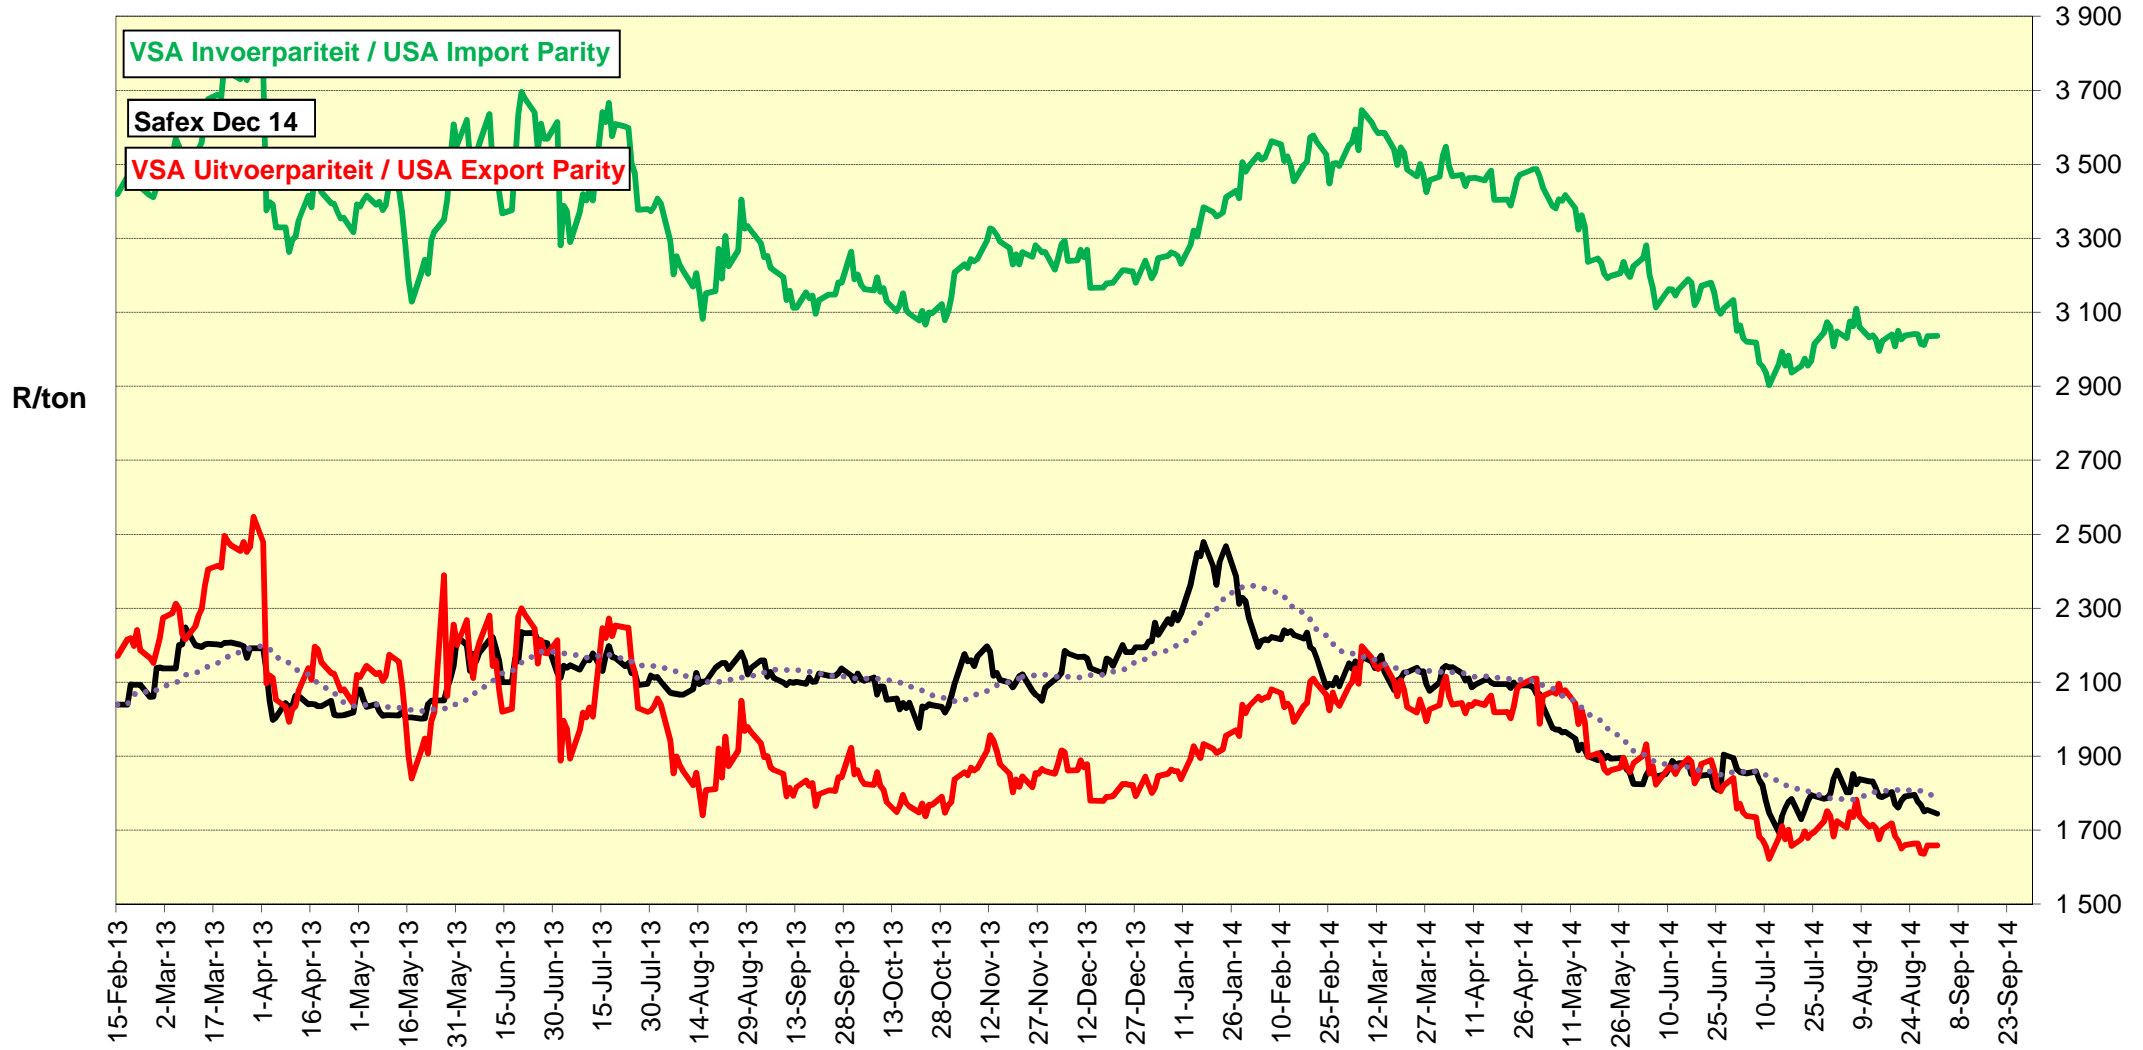

PRYSE VAN VSA WITMIELIES VIR LEWERING IN DES 2014 (RANDFONTEIN)
PRICES OF USA WHITE MAIZE DELIVERED IN DEC 2014 (RANDFONTEIN)

PRYSE VAN VSA WITMIELIES VIR LEWERING IN JUL 2015 (RANDFONTEIN) PRICES OF USA WHITE MAIZE DELIVERED IN JUL 2015 (RANDFONTEIN)