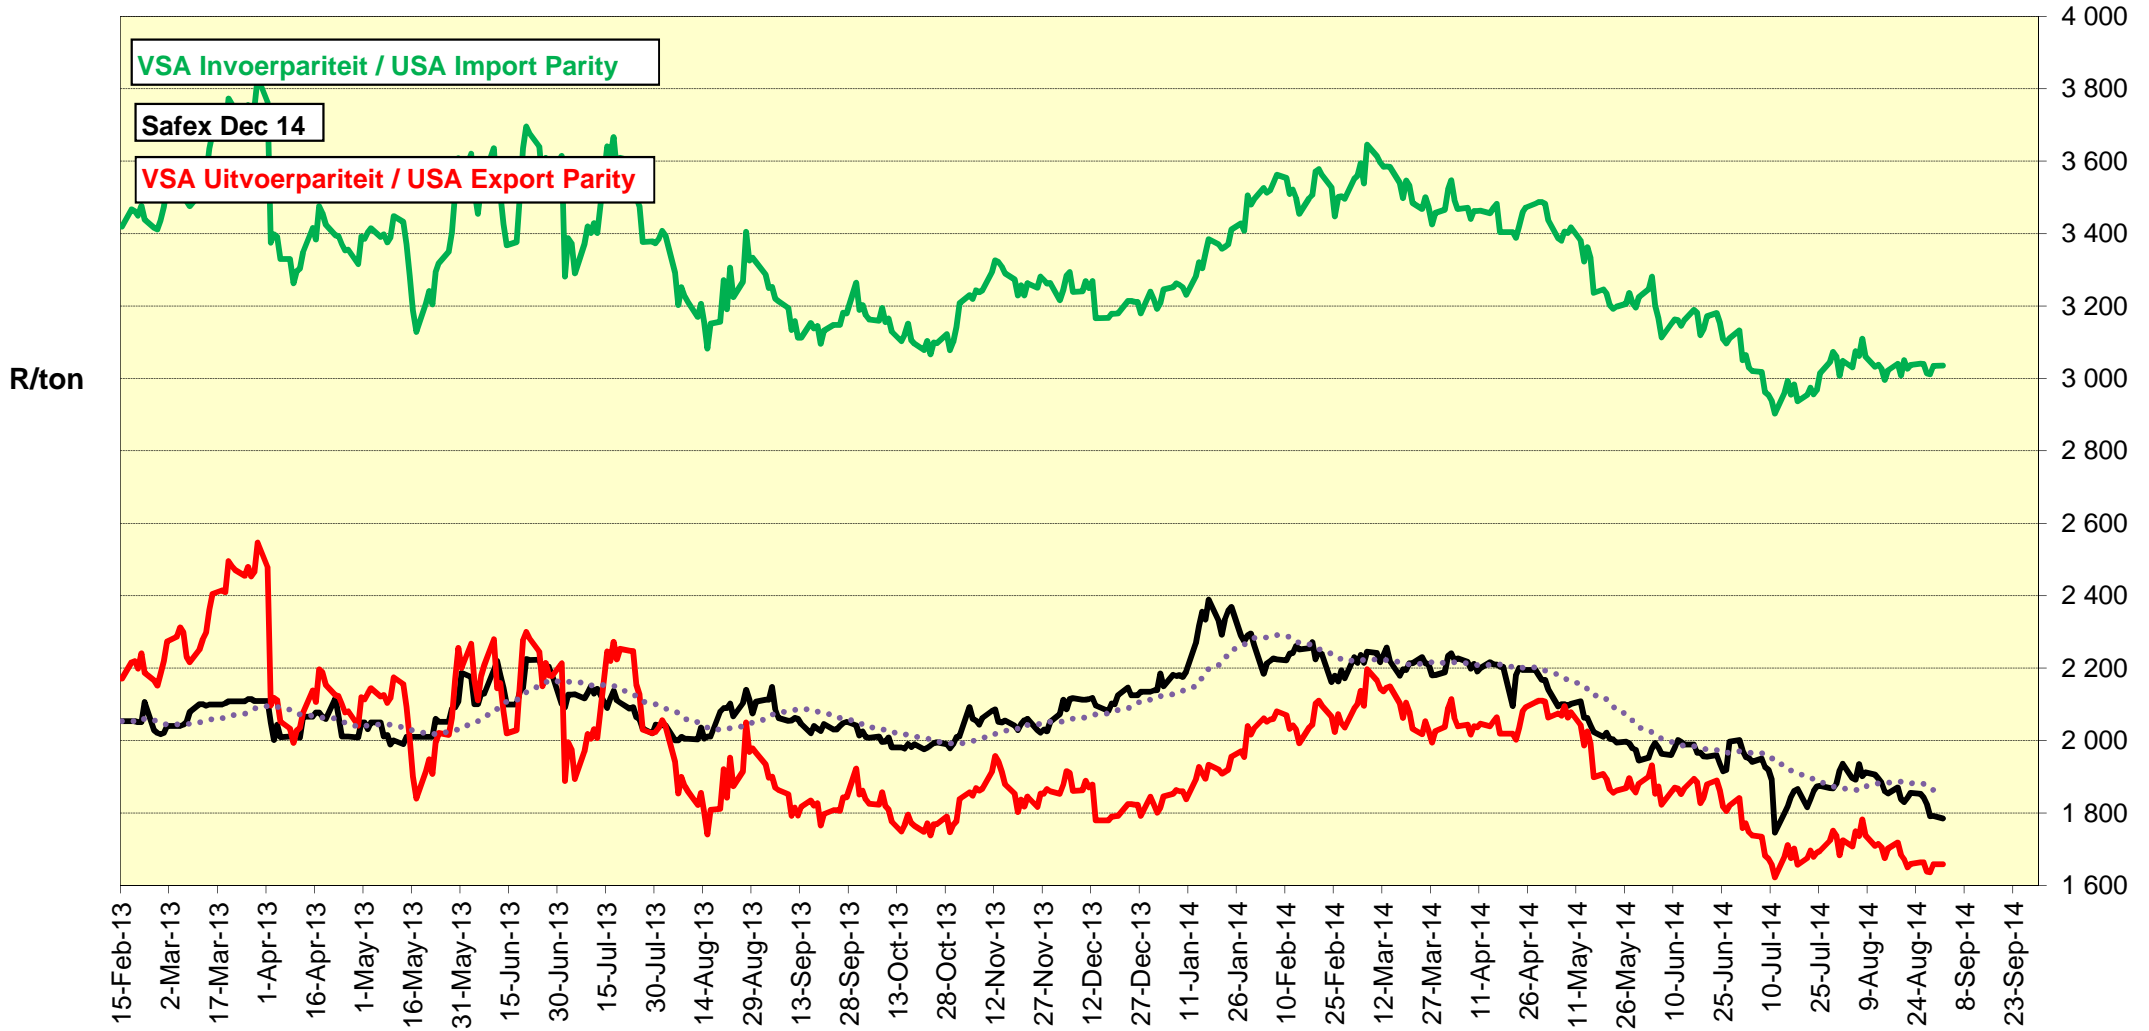

PRYSE VAN VSA GEELMIELIES VIR LEWERING IN DES 2014 (RANDFONTEIN)
PRICES OF USA YELLOW MAIZE DELIVERED IN DEC 2014 (RANDFONTEIN)