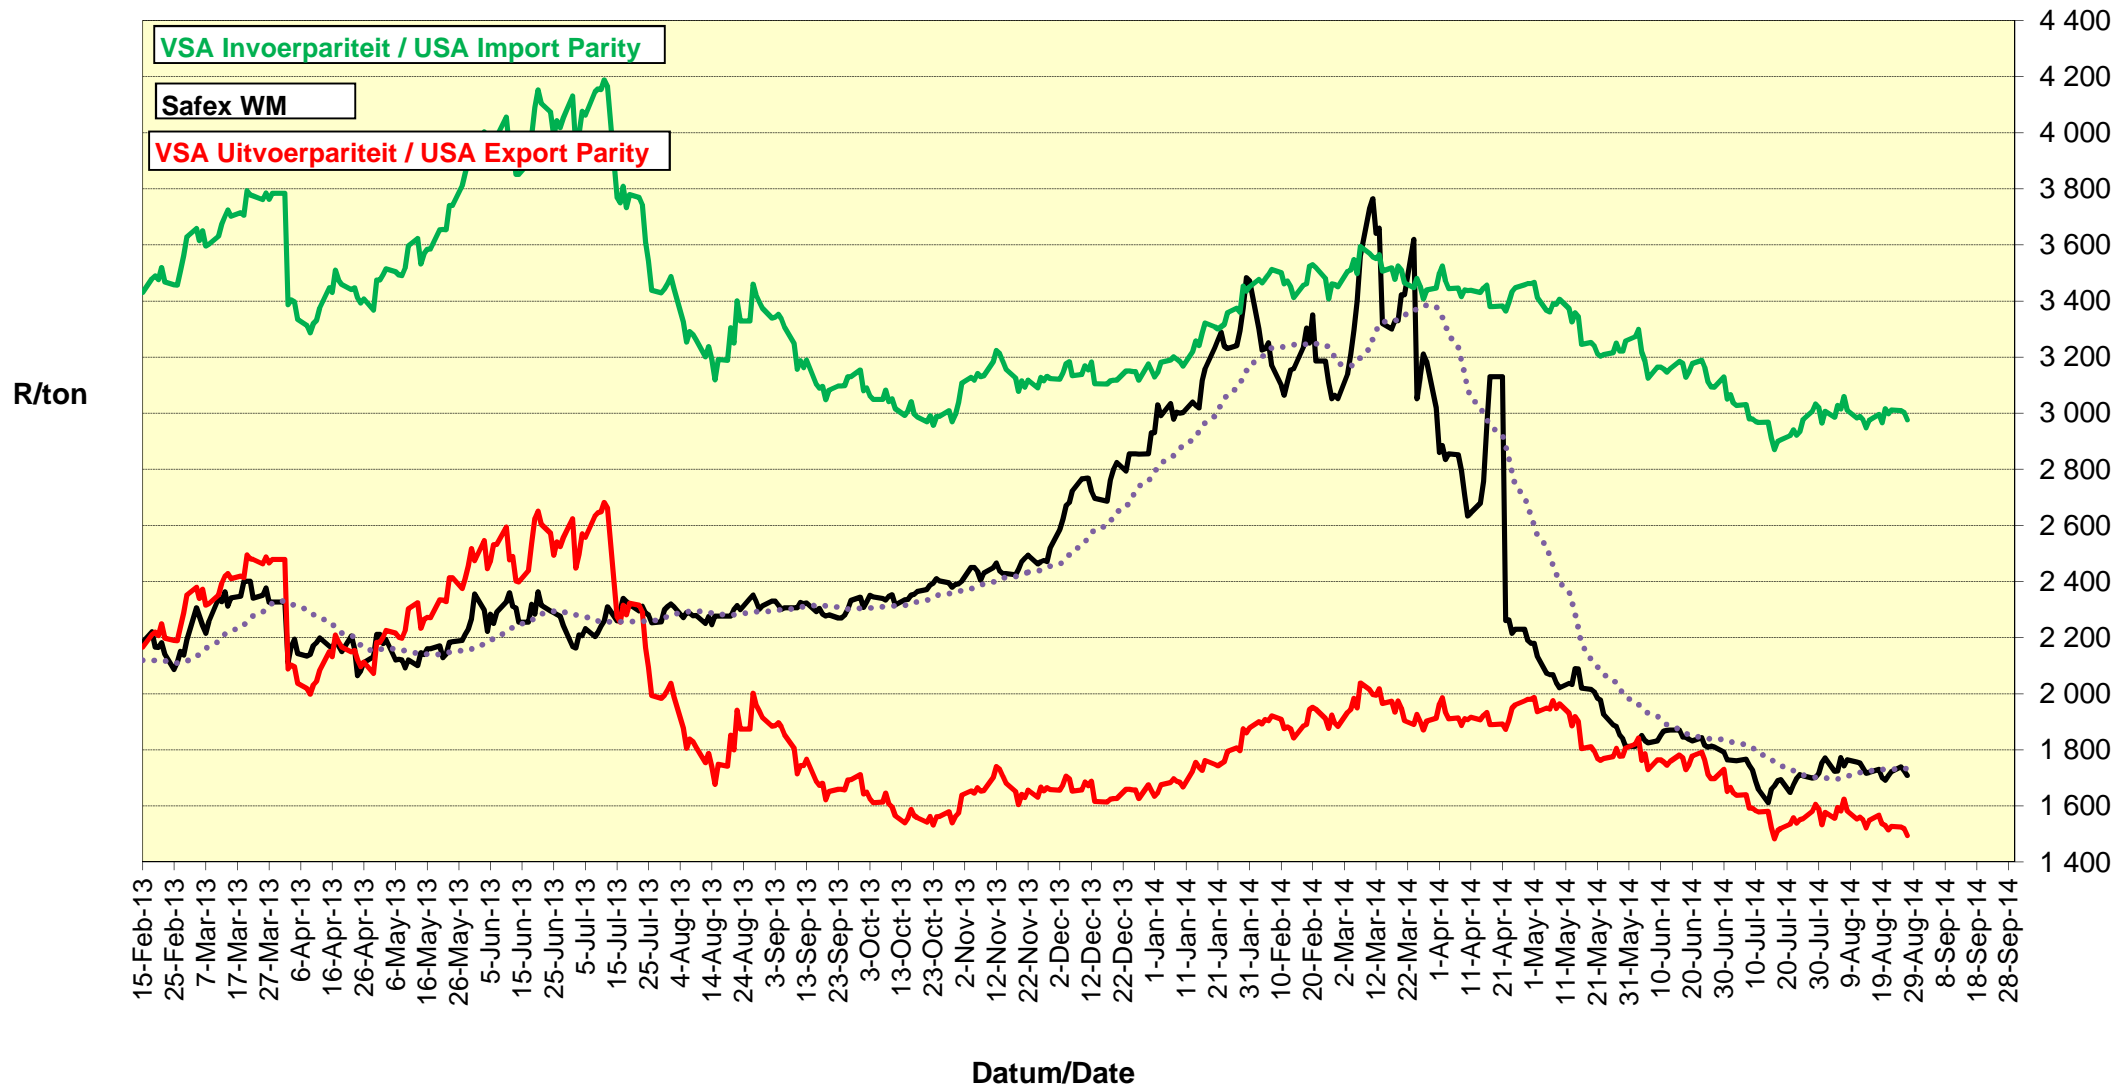

PRYSE VAN VSA WITMIELIES GELEWER IN RANDFONTEIN PRICES OF USA WHITE MAIZE DELIVERED IN RANDFONTEIN