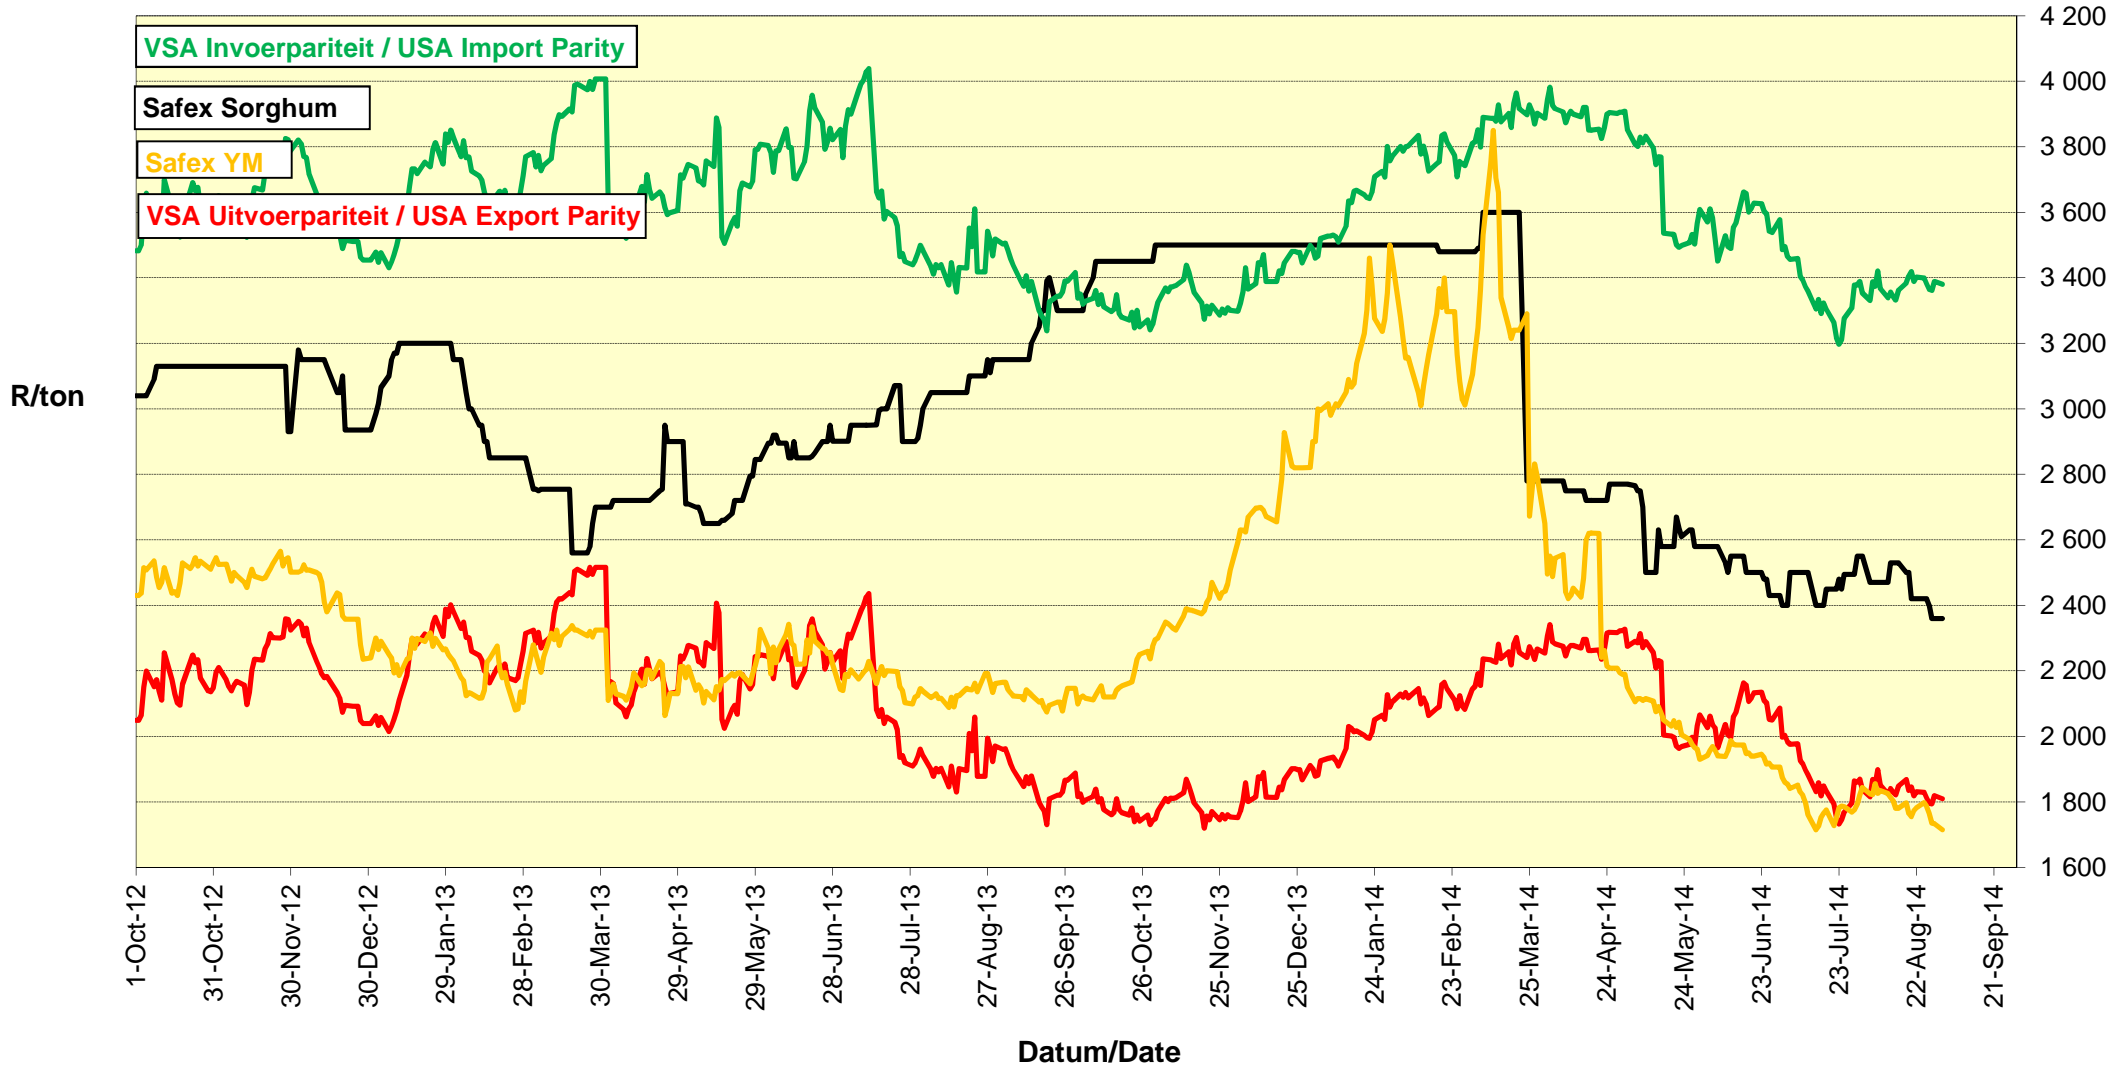

PRYSE VAN VSA SORGHUM GELEWER IN RANDFONTEIN PRICES OF USA SORGHUM DELIVERED IN RANDFONTEIN

PRYSE VAN VSA WITMIELIES GELEWER IN RANDFONTEIN PRICES OF USA WHITE MAIZE DELIVERED IN RANDFONTEIN

PRYSE VAN GEELMIELIES GELEWER IN RANDFONTEIN PRICES OF YELLOW MAIZE DELIVERED IN RANDFONTEIN

PRYSE VAN VSA WITMIELIES VIR LEWERING IN DES 2014 (RANDFONTEIN)
PRICES OF USA WHITE MAIZE DELIVERED IN DEC 2014 (RANDFONTEIN)

PRYSE VAN VSA WITMIELIES VIR LEWERING IN JUL 2015 (RANDFONTEIN) PRICES OF USA WHITE MAIZE DELIVERED IN JUL 2015 (RANDFONTEIN)