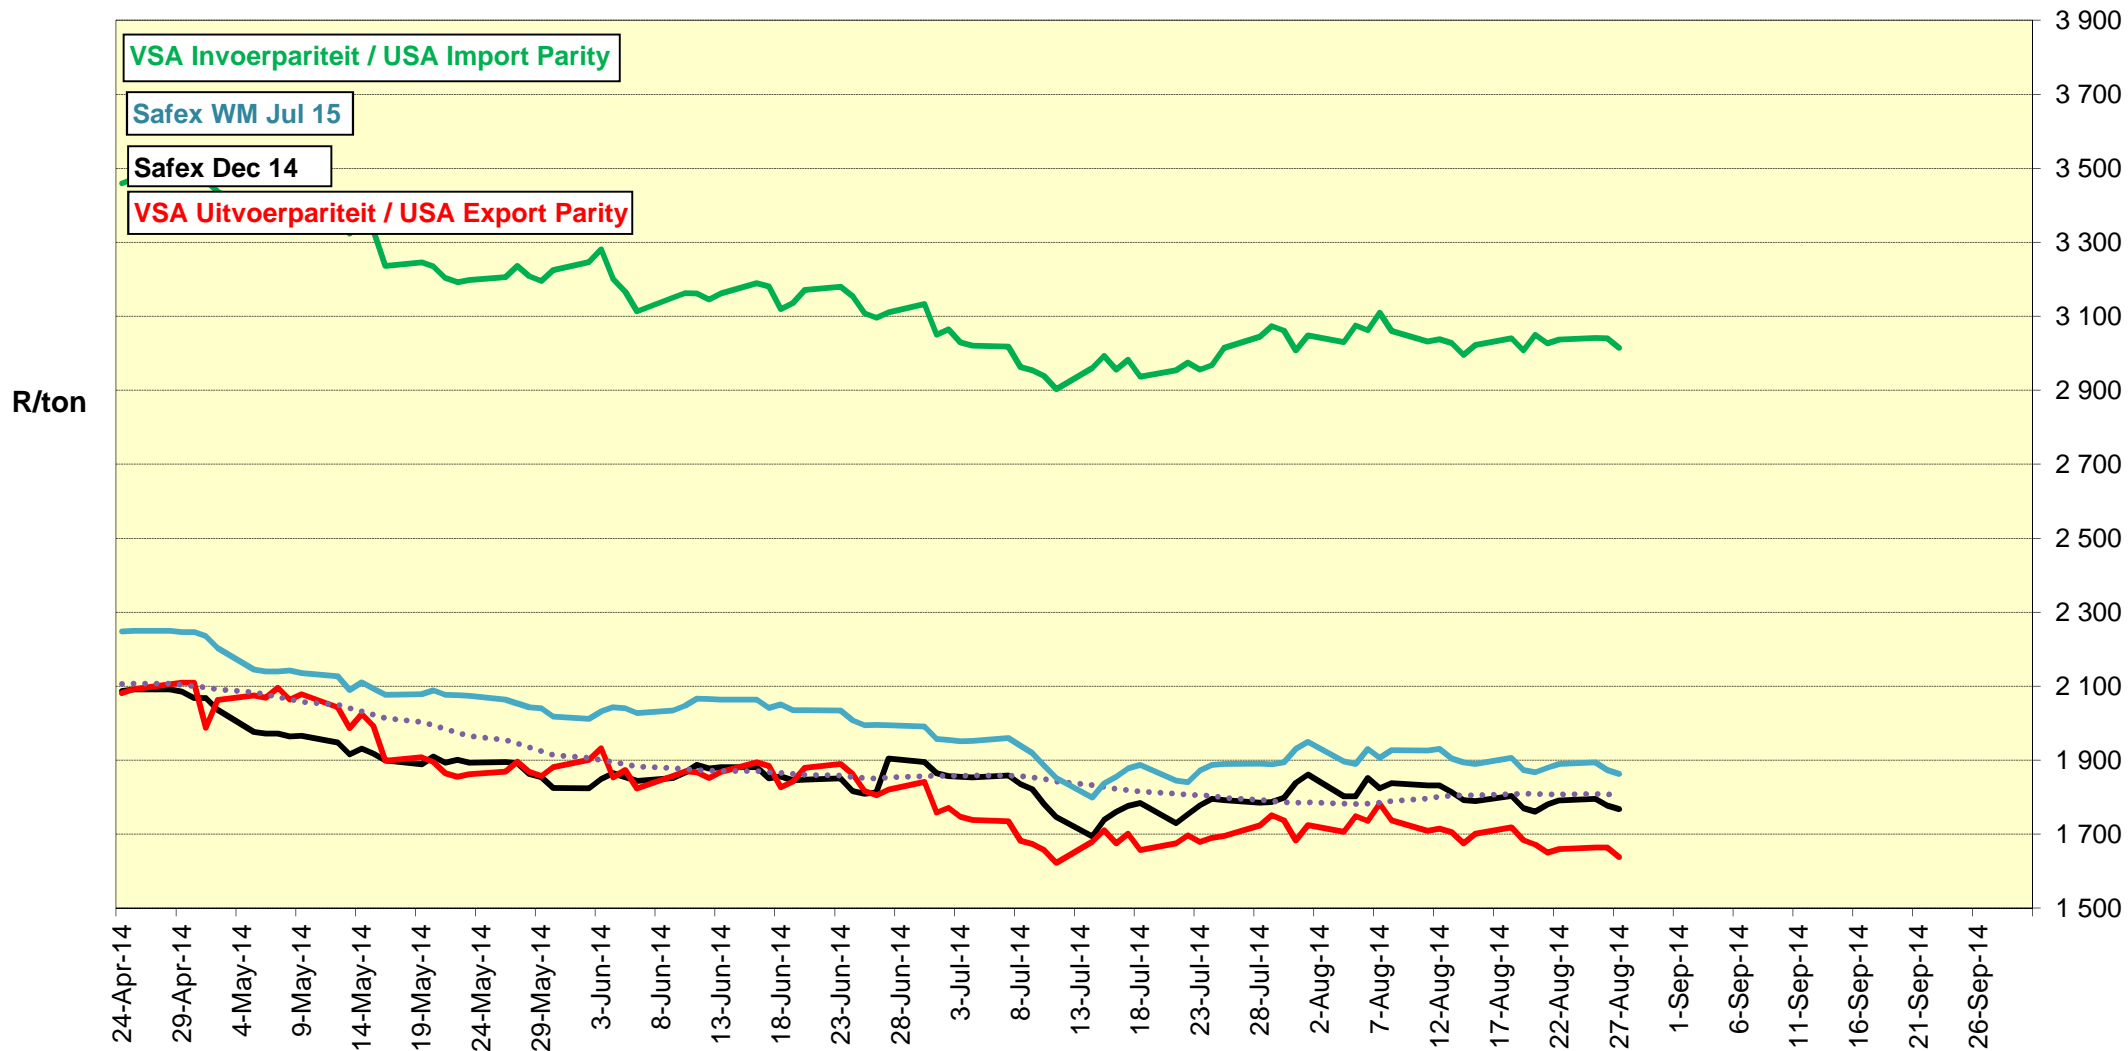

PRYSE VAN VSA WITMIELIES VIR LEWERING IN DES 2014 (RANDFONTEIN)
PRICES OF USA WHITE MAIZE DELIVERED IN DEC 2014 (RANDFONTEIN)

PRYSE VAN VSA WITMIELIES VIR LEWERING IN JUL 2015 (RANDFONTEIN) PRICES OF USA WHITE MAIZE DELIVERED IN JUL 2015 (RANDFONTEIN)