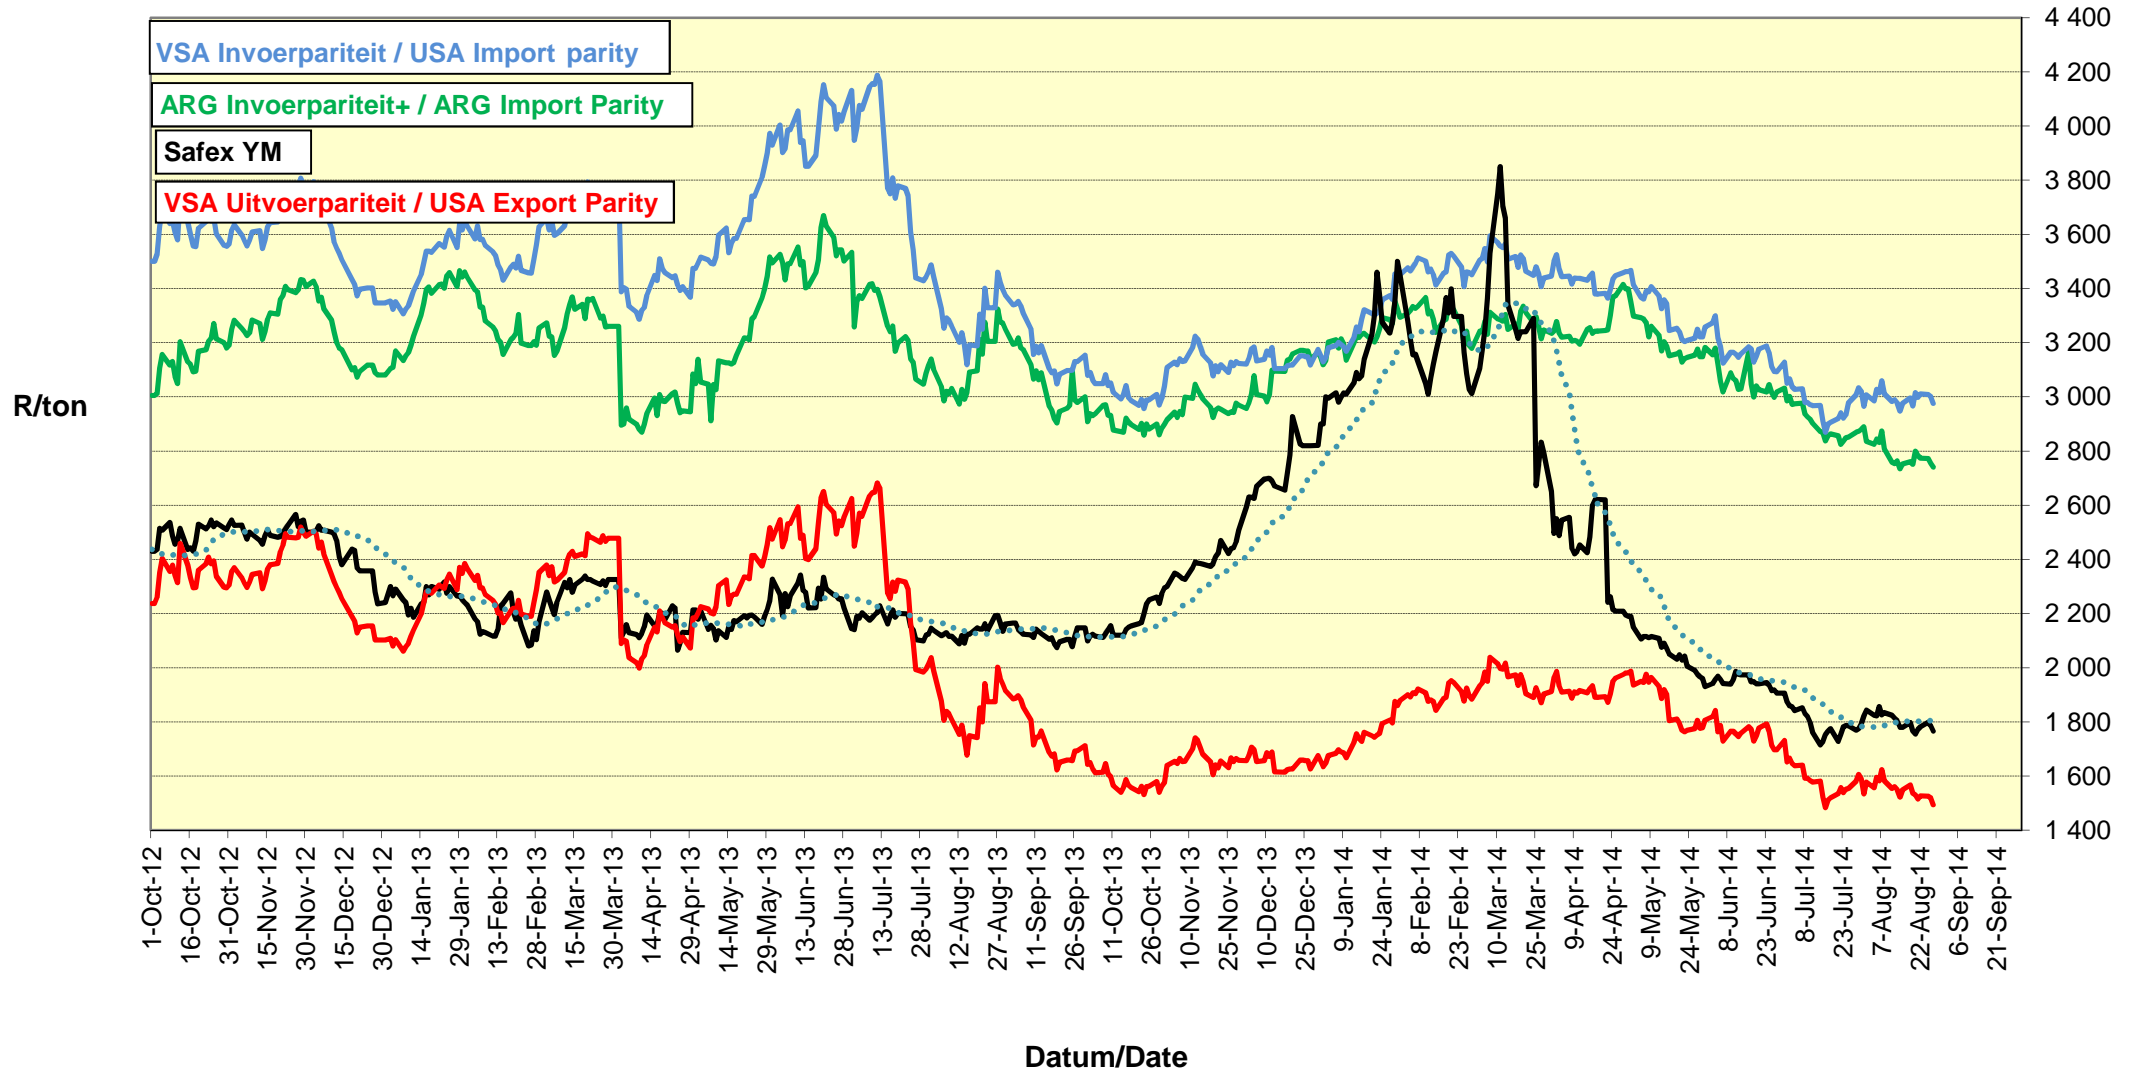

PRYSE VAN VSA SORGHUM GELEWER IN RANDFONTEIN PRICES OF USA SORGHUM DELIVERED IN RANDFONTEIN

PRYSE VAN VSA WITMIELIES GELEWER IN RANDFONTEIN PRICES OF USA WHITE MAIZE DELIVERED IN RANDFONTEIN

PRYSE VAN GEELMIELIES GELEWER IN RANDFONTEIN PRICES OF YELLOW MAIZE DELIVERED IN RANDFONTEIN