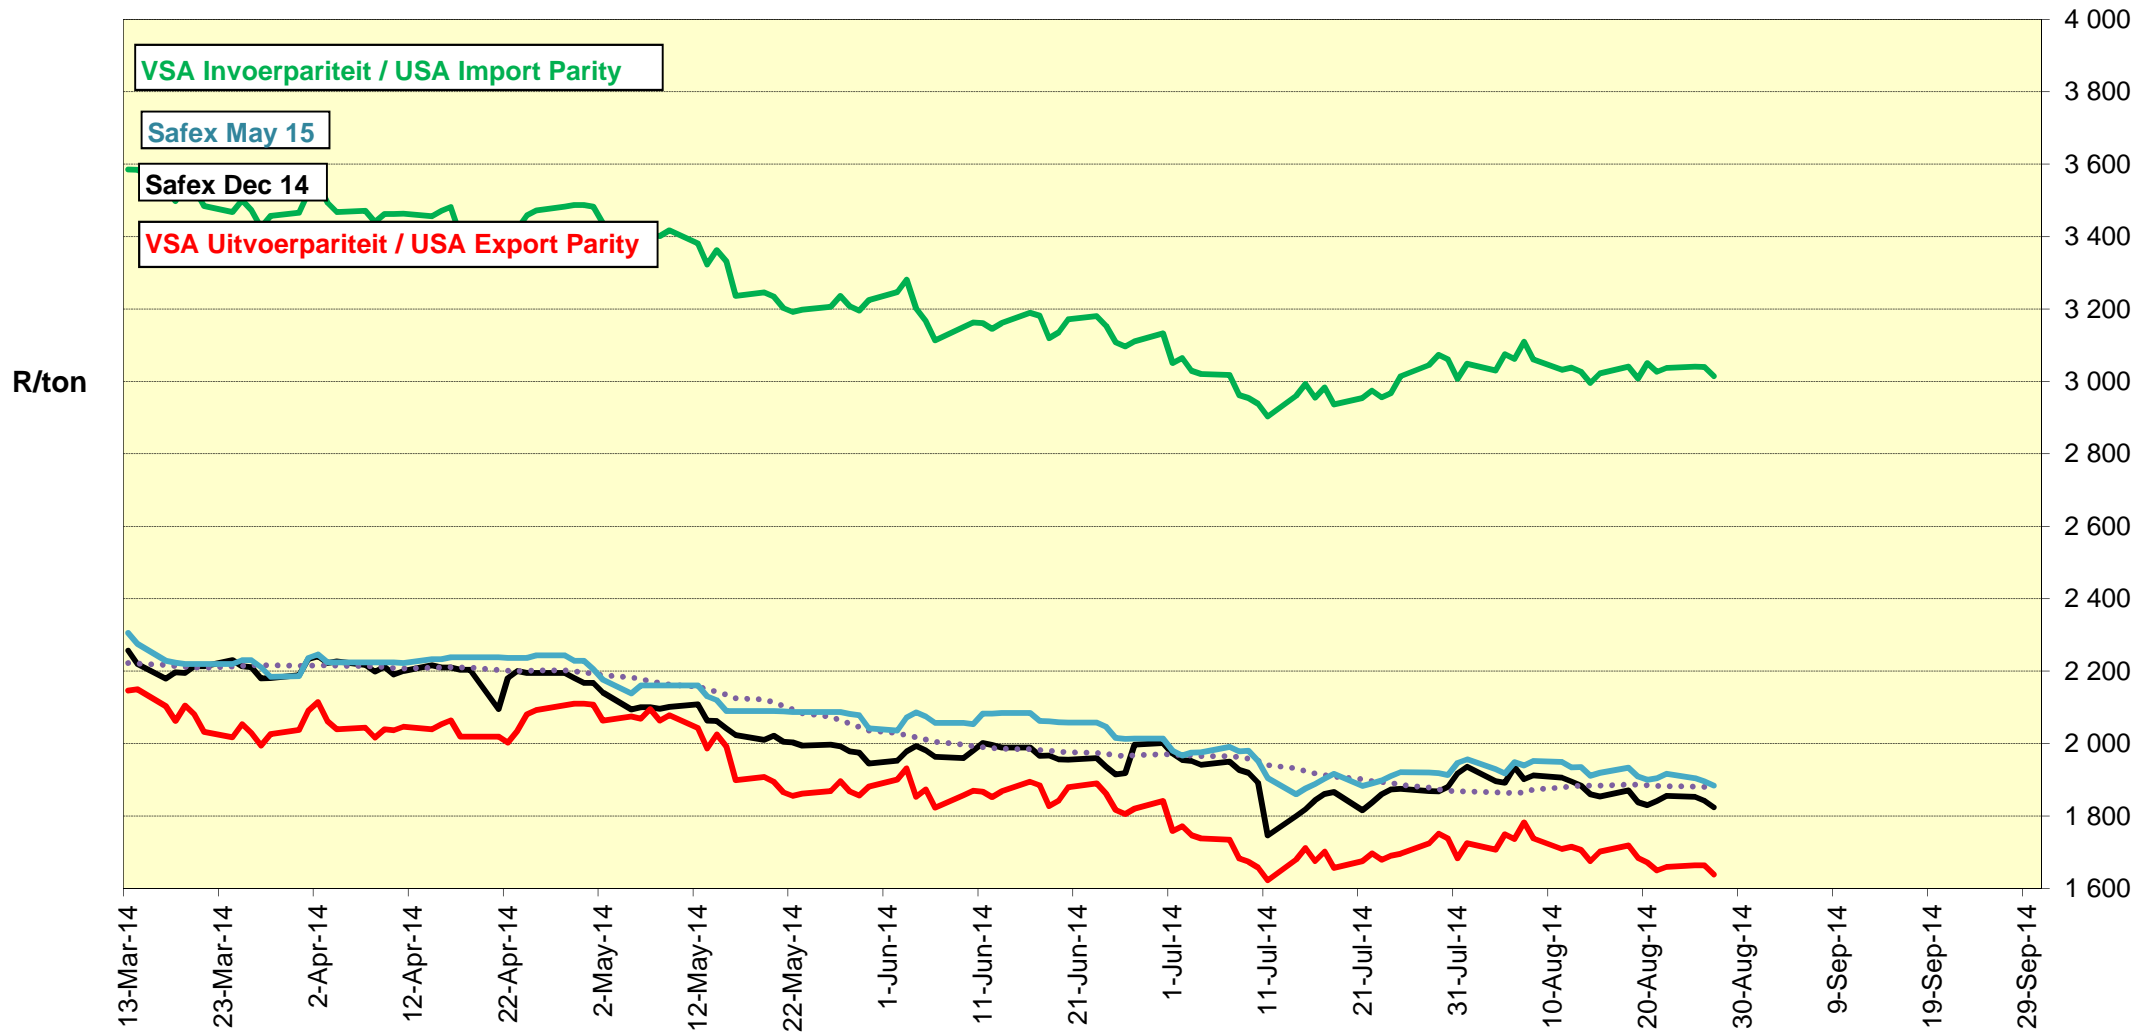

PRYSE VAN VSA WITMIELIES VIR LEWERING IN DES 2014 (RANDFONTEIN)
PRICES OF USA WHITE MAIZE DELIVERED IN DEC 2014 (RANDFONTEIN)

PRYSE VAN VSA WITMIELIES VIR LEWERING IN JUL 2015 (RANDFONTEIN) PRICES OF USA WHITE MAIZE DELIVERED IN JUL 2015 (RANDFONTEIN)

PRYSE VAN VSA GEELMIELIES VIR LEWERING IN DES 2014 (RANDFONTEIN)
PRICES OF USA YELLOW MAIZE DELIVERED IN DEC 2014 (RANDFONTEIN)

PRYSE VAN VSA GEELMIELIES VIR LEWERING IN DES 2014 (RANDFONTEIN)
PRICES OF USA YELLOW MAIZE DELIVERED IN DEC 2014 (RANDFONTEIN)