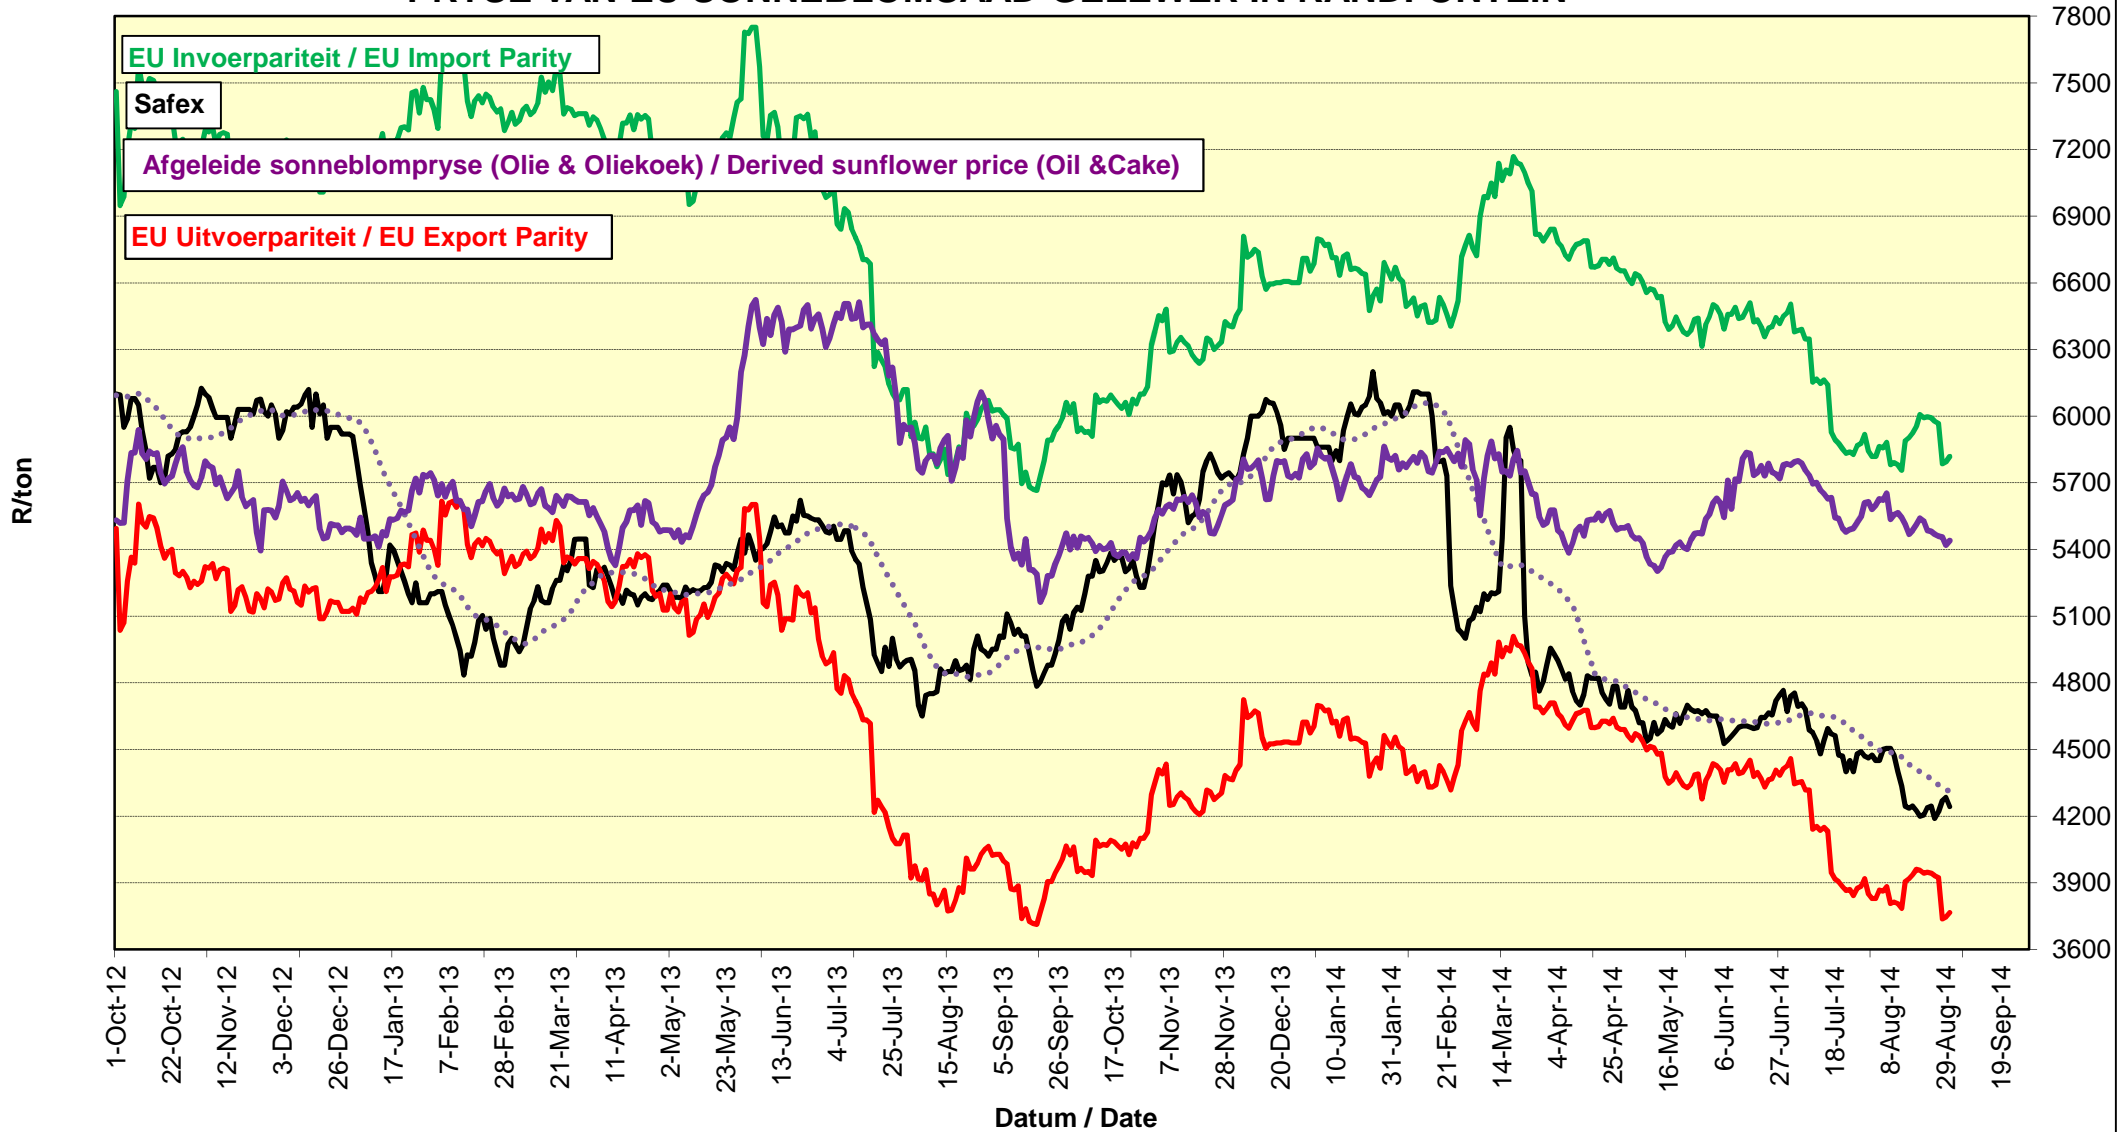

PRICES OF EU SUNFLOWER SEED DELIVERED IN RANDFONTEIN PRYSE VAN EU SONNEBLOMSAAD GELEWER IN RANDFONTEIN

PRYSE VAN SOJABONE GELEWER IN RANDFONTEIN PRICES OF SOYBEANS DELIVERED IN RANDFONTEIN

PRYSE VAN EU SONNEBLOMSAAD GELEWER IN RANDFONTEIN PRICES OF EU SUNFLOWER SEED DELIVERED IN RANDFONTEIN