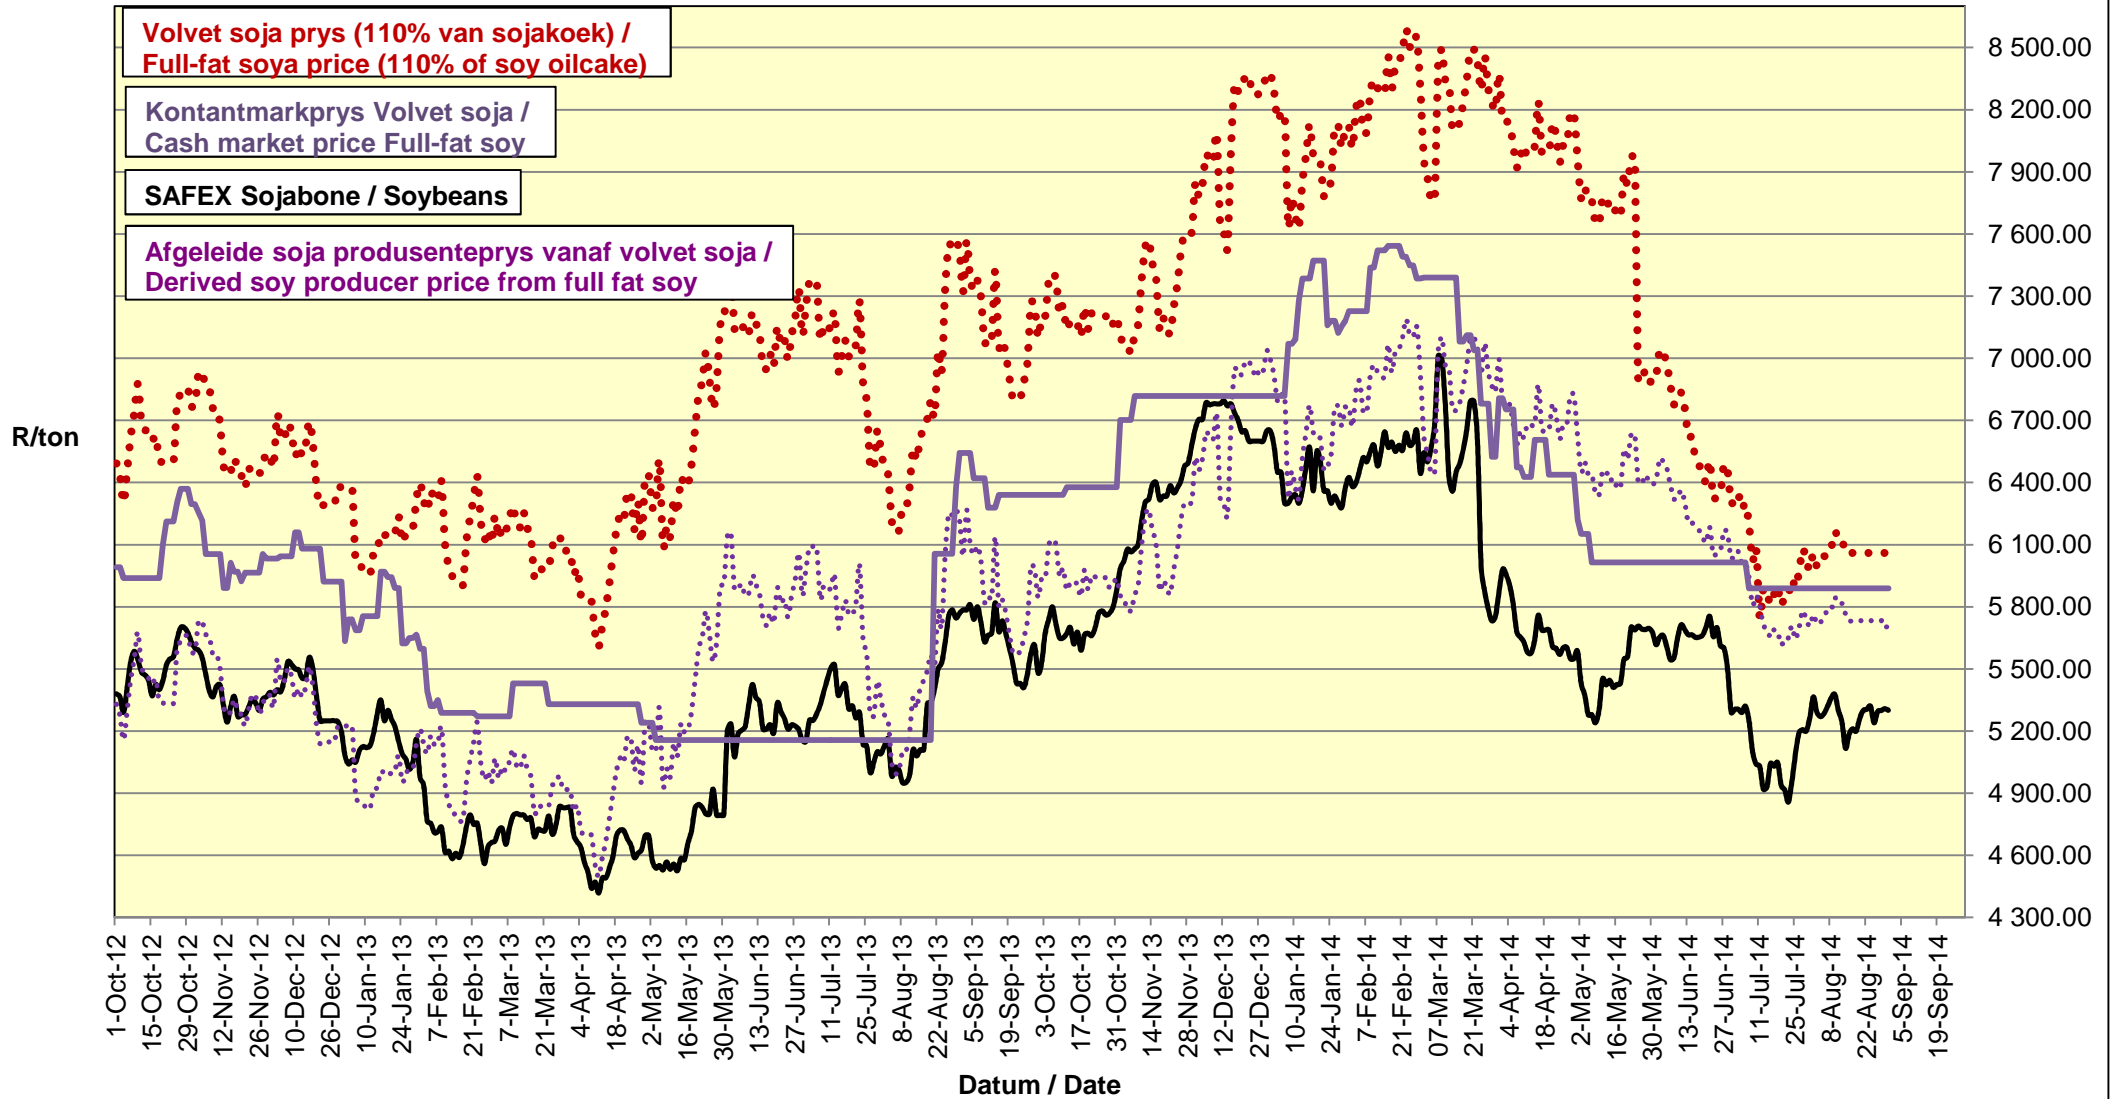

PRYSE VAN SOJABONE GELEWER IN RANDFONTEIN PRICES OF SOYBEANS DELIVERED IN RANDFONTEIN

**PRYSE VAN SOJABONE GELEWER IN RANDFONTEIN
PRICES OF SOYBEANS DELIVERED IN RANDFONTEIN**

PRYSE VAN SOJABONE GELEWER IN RANDFONTEIN

PRICES OF SOYBEANS DELIVERED IN RANDFONTEIN

PRYSE VAN SOJABONE GELEWER IN RANDFONTEIN PRICES OF SOYBEANS DELIVERED IN RANDFONTEIN

Afgeleide sojaboon produsente - en volvet sojaboonpryse Derived soy producer price and full-fat soy prices

Kanolapryse in die Suid-Kaap (Swellendam)/ Prices of Canola in the South Cape (Swellendam)

**PRYSE VAN UITGEDOP EN GESORTEERDE VSA KEURGRAAD GRONDBONE MET 'N
PITGROOTTE VAN 40/50 pitgrootte (RANDFONTEIN)
PRICES OF PROCESSED AND GRADED USA CHOICE GRADE GROUNDNUTS (40/50)
(RANDFONTEIN)**