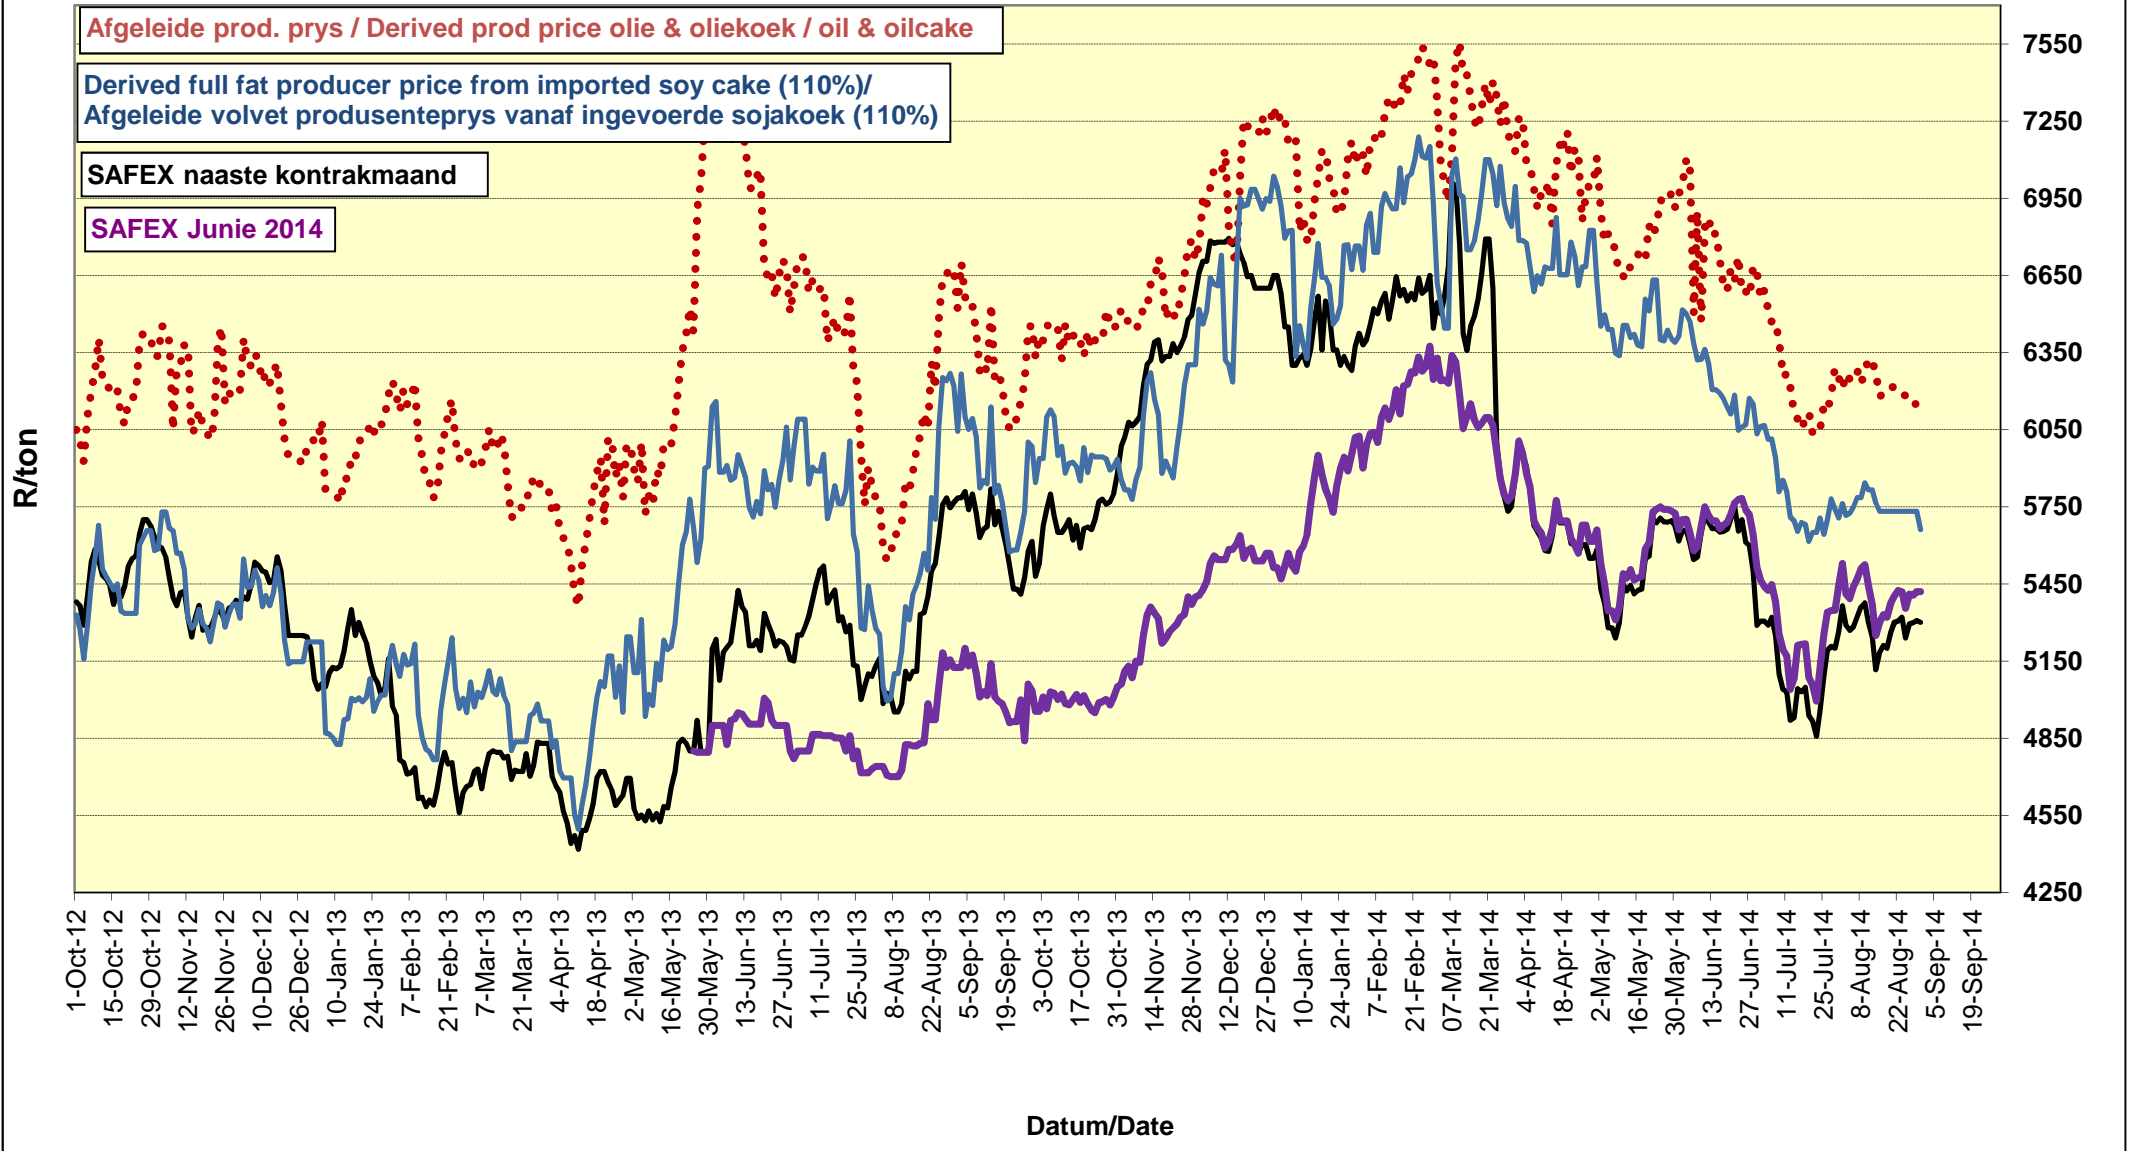

**PRYSE VAN SOJABONE GELEWER IN RANDFONTEIN
PRICES OF SOYBEANS DELIVERED IN RANDFONTEIN**