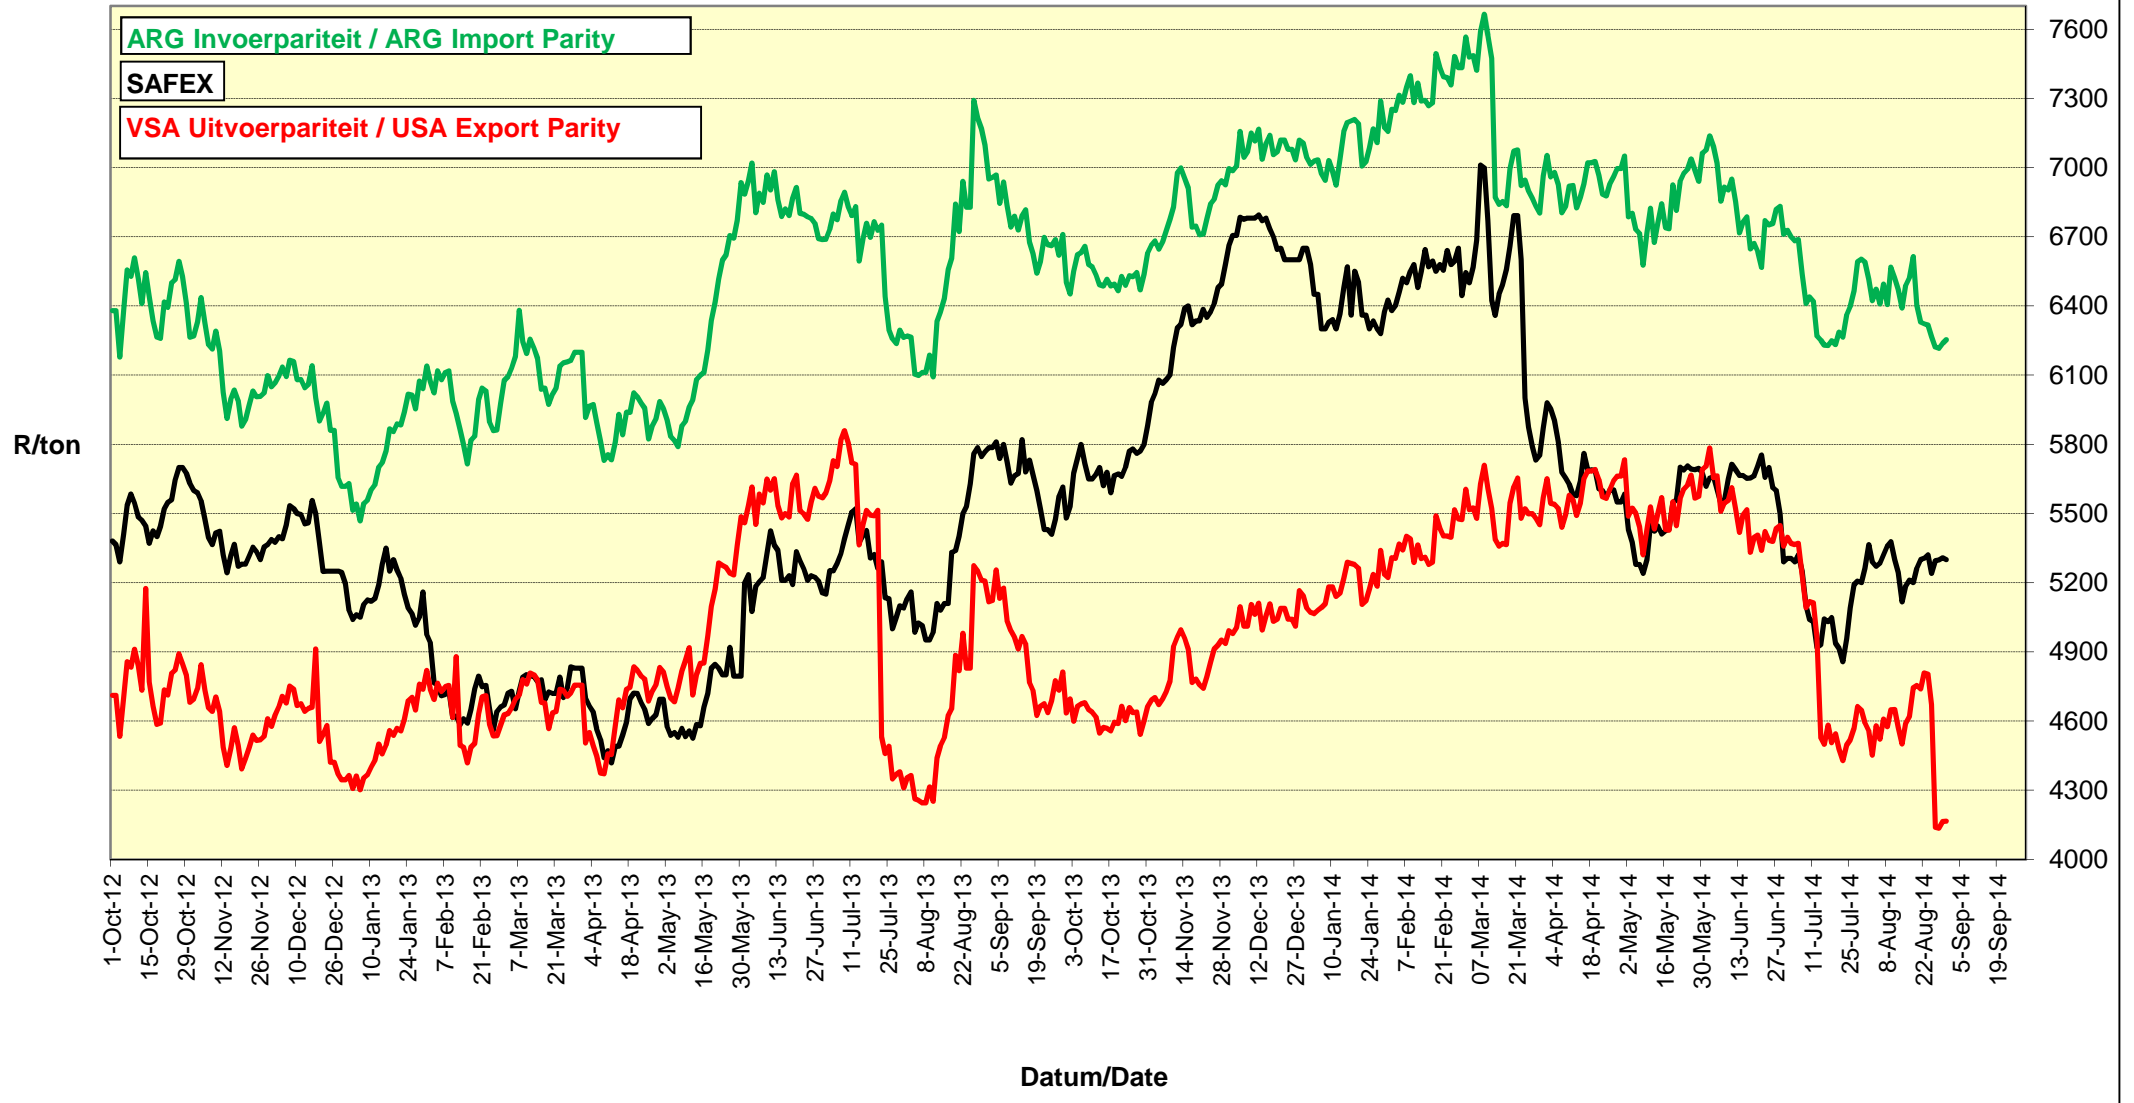

PRICES OF EU SUNFLOWER SEED DELIVERED IN RANDFONTEIN PRYSE VAN EU SONNEBLOMSAAD GELEWER IN RANDFONTEIN

PRYSE VAN SOJABONE GELEWER IN RANDFONTEIN PRICES OF SOYBEANS DELIVERED IN RANDFONTEIN

PRYSE VAN EU SONNEBLOMSAAD GELEWER IN RANDFONTEIN PRICES OF EU SUNFLOWER SEED DELIVERED IN RANDFONTEIN