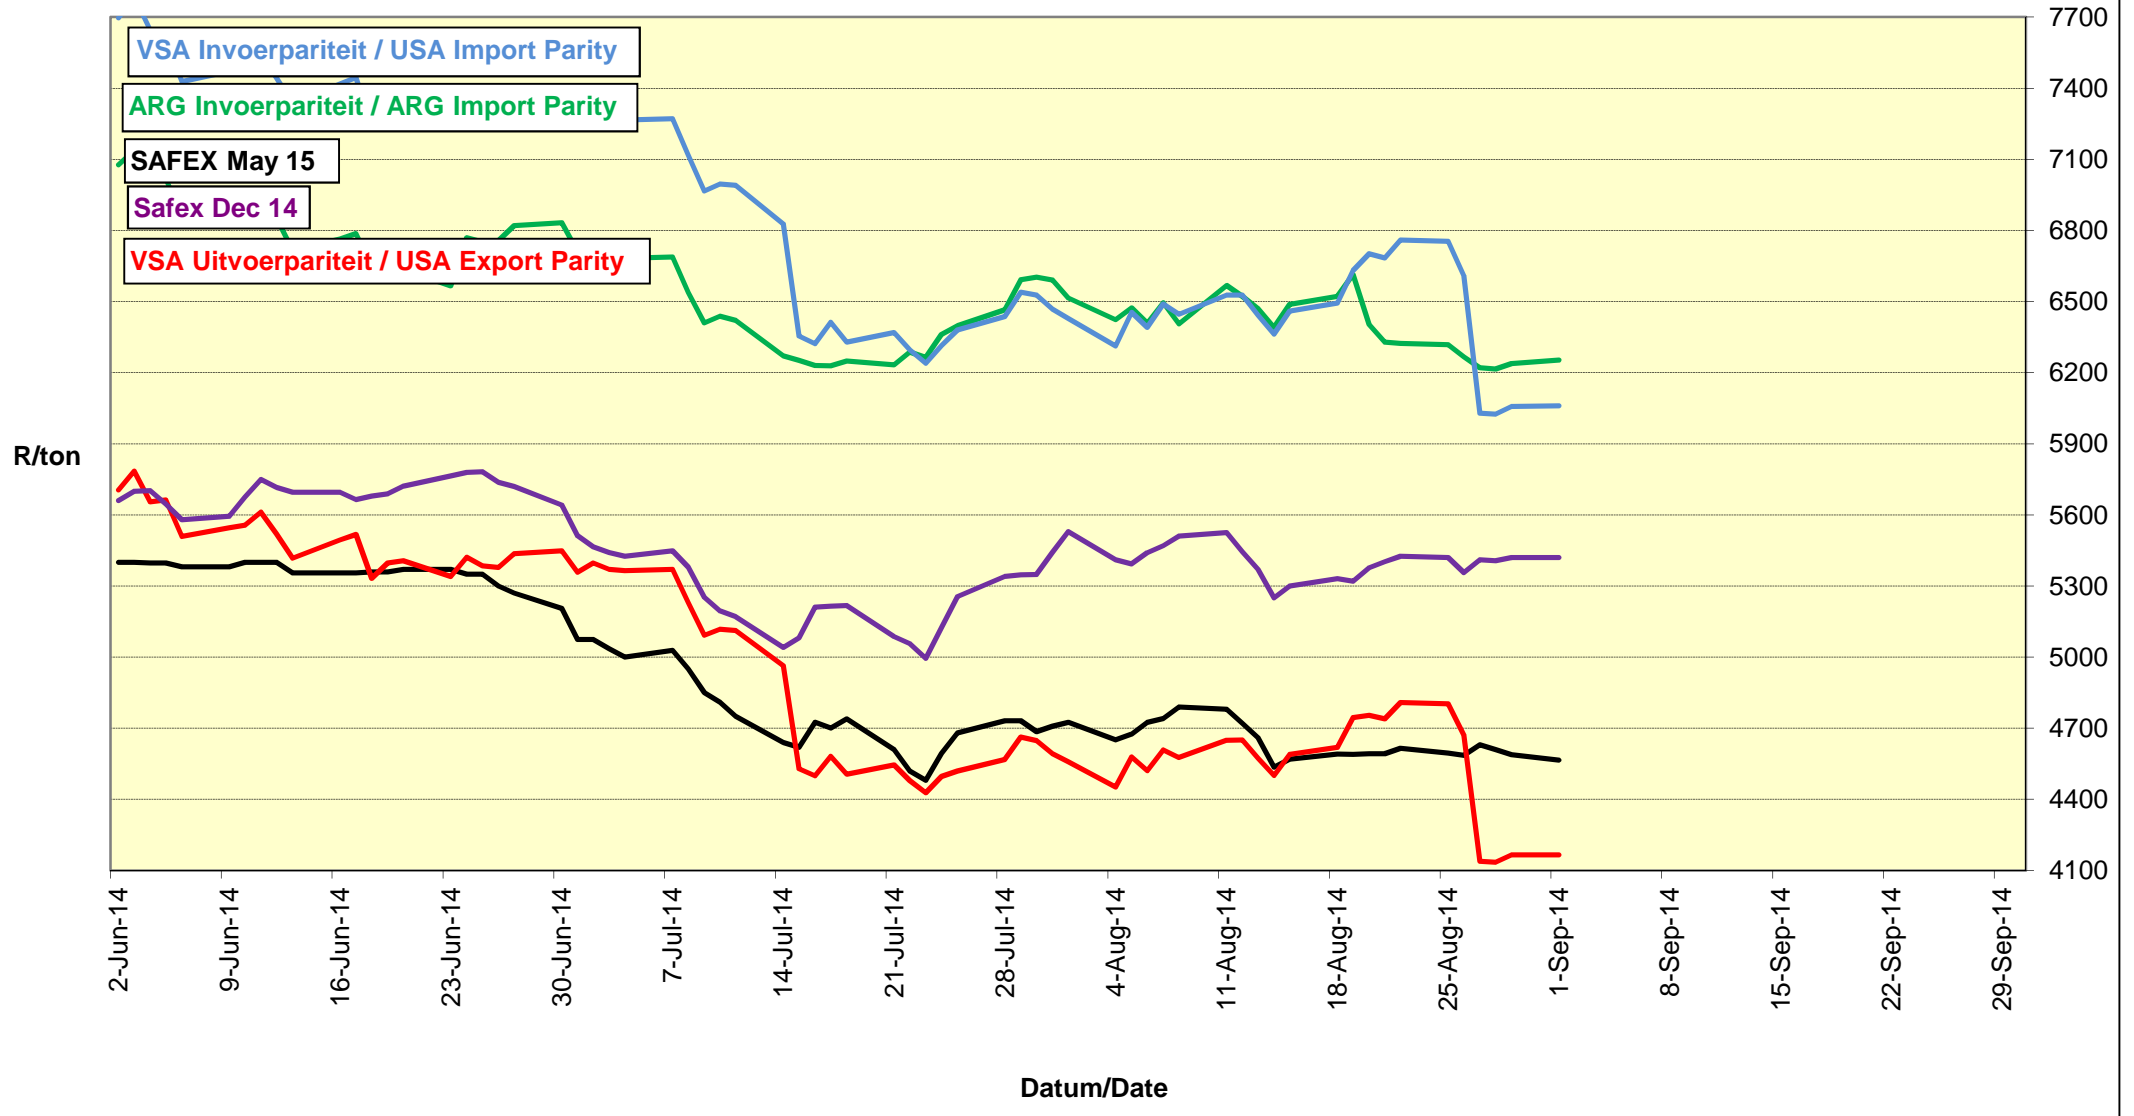

PRYSE VAN SOJABONE GELEWER IN RANDFONTEIN PRICES OF SOYBEANS DELIVERED IN RANDFONTEIN