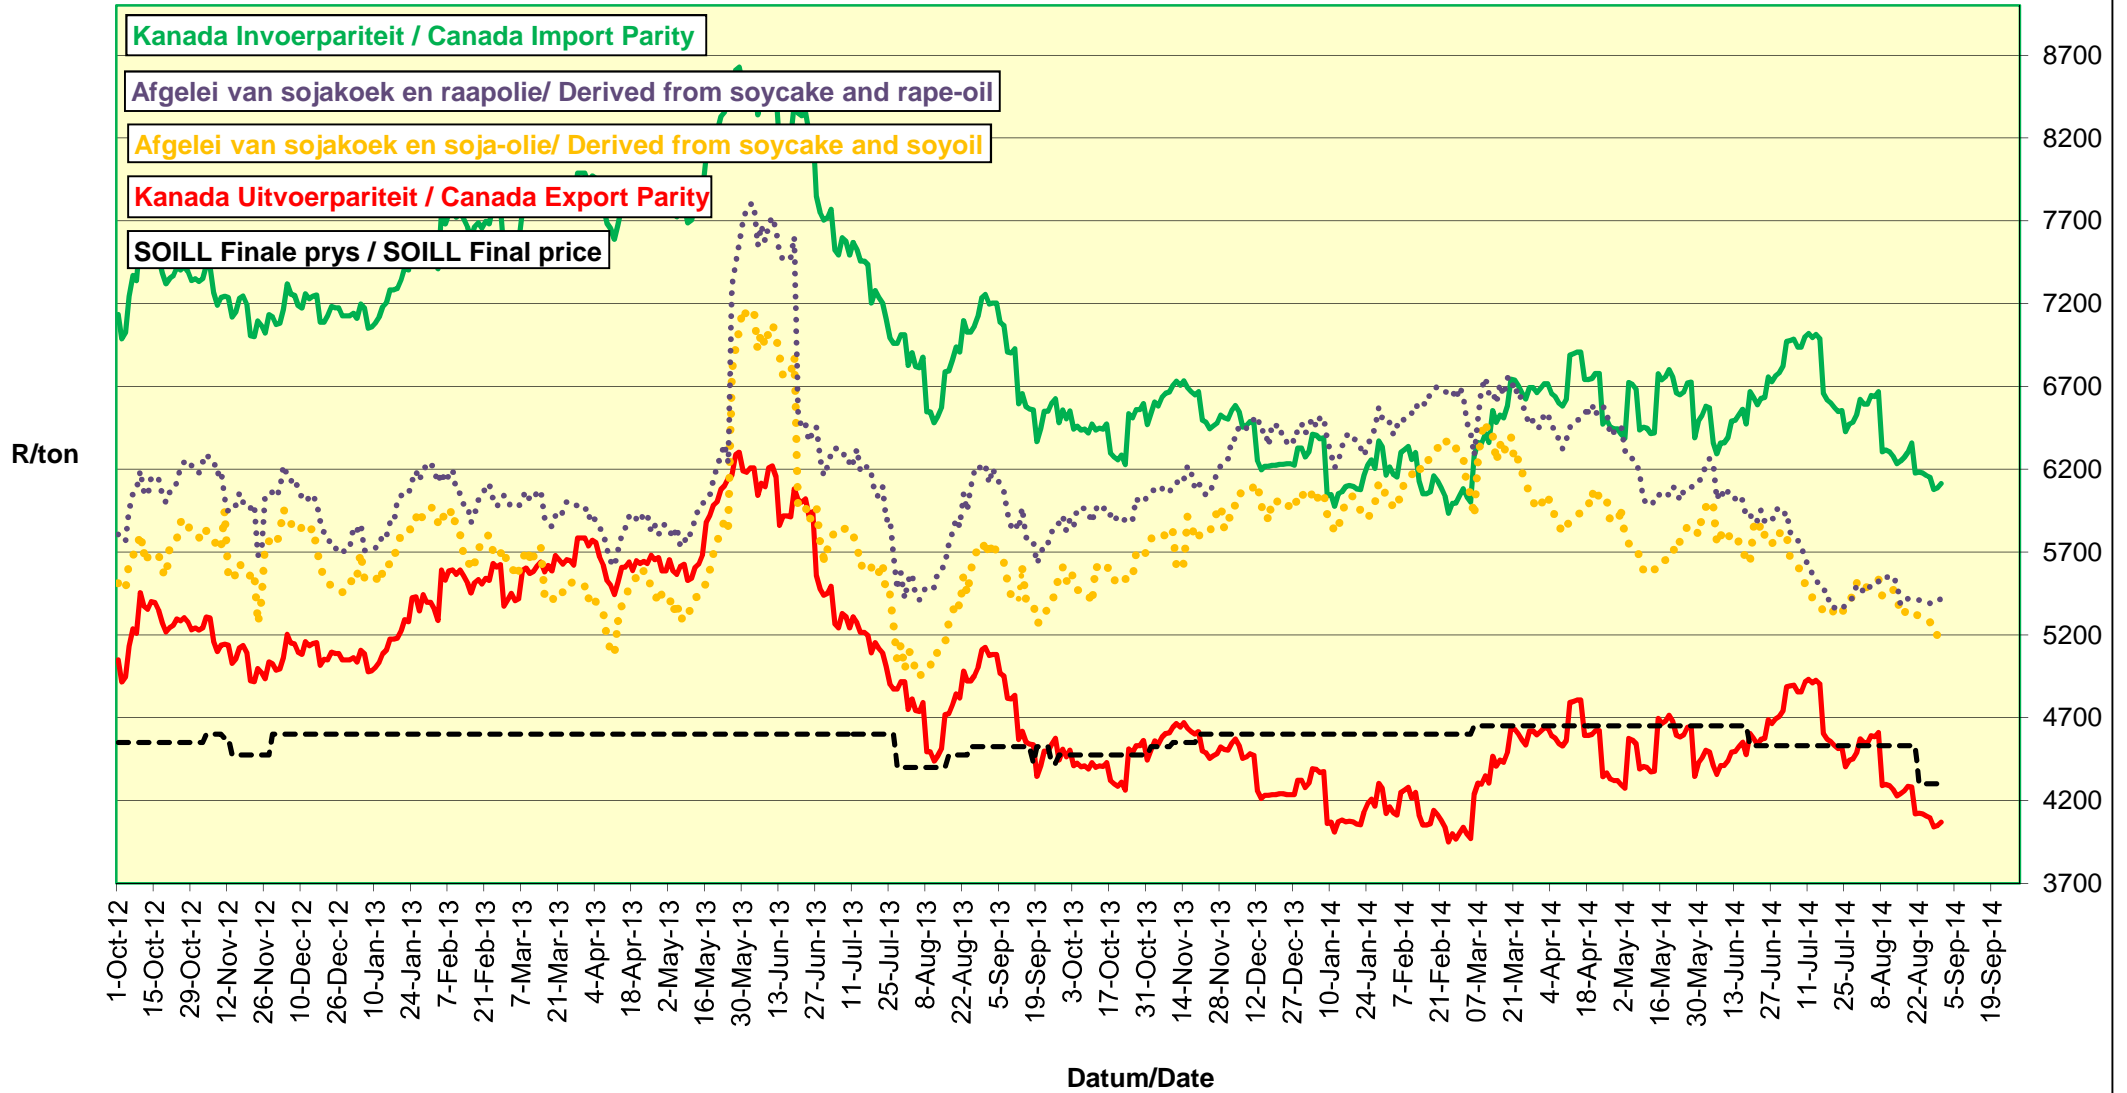

Kanolapryse in die Suid-Kaap (Swellendam)/ Prices of Canola in the South Cape (Swellendam)