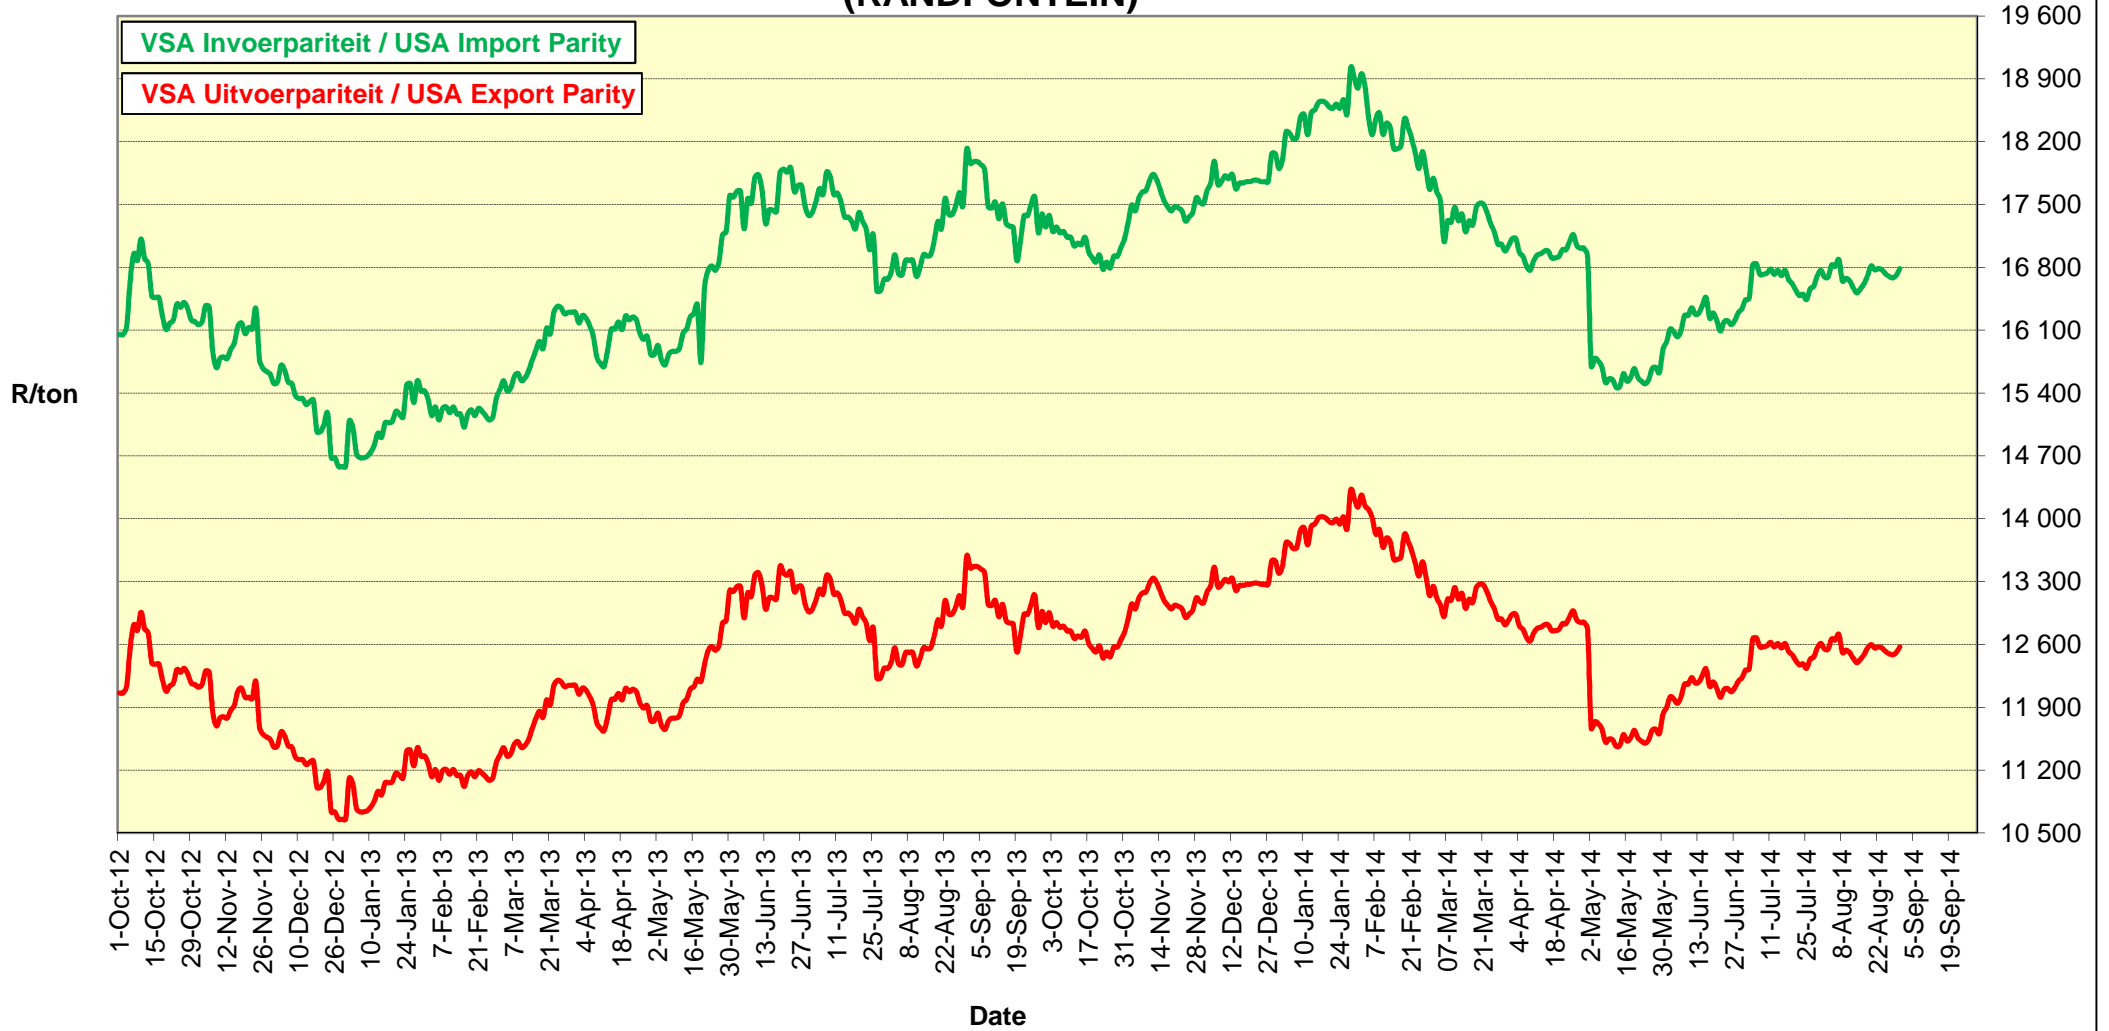

**PRYSE VAN UITGEDOP EN GESORTEERDE VSA KEURGRAAD GRONDBONE MET 'N
PITGROOTTE VAN 40/50 pitgrootte (RANDFONTEIN)
PRICES OF PROCESSED AND GRADED USA CHOICE GRADE GROUNDNUTS (40/50)
(RANDFONTEIN)**