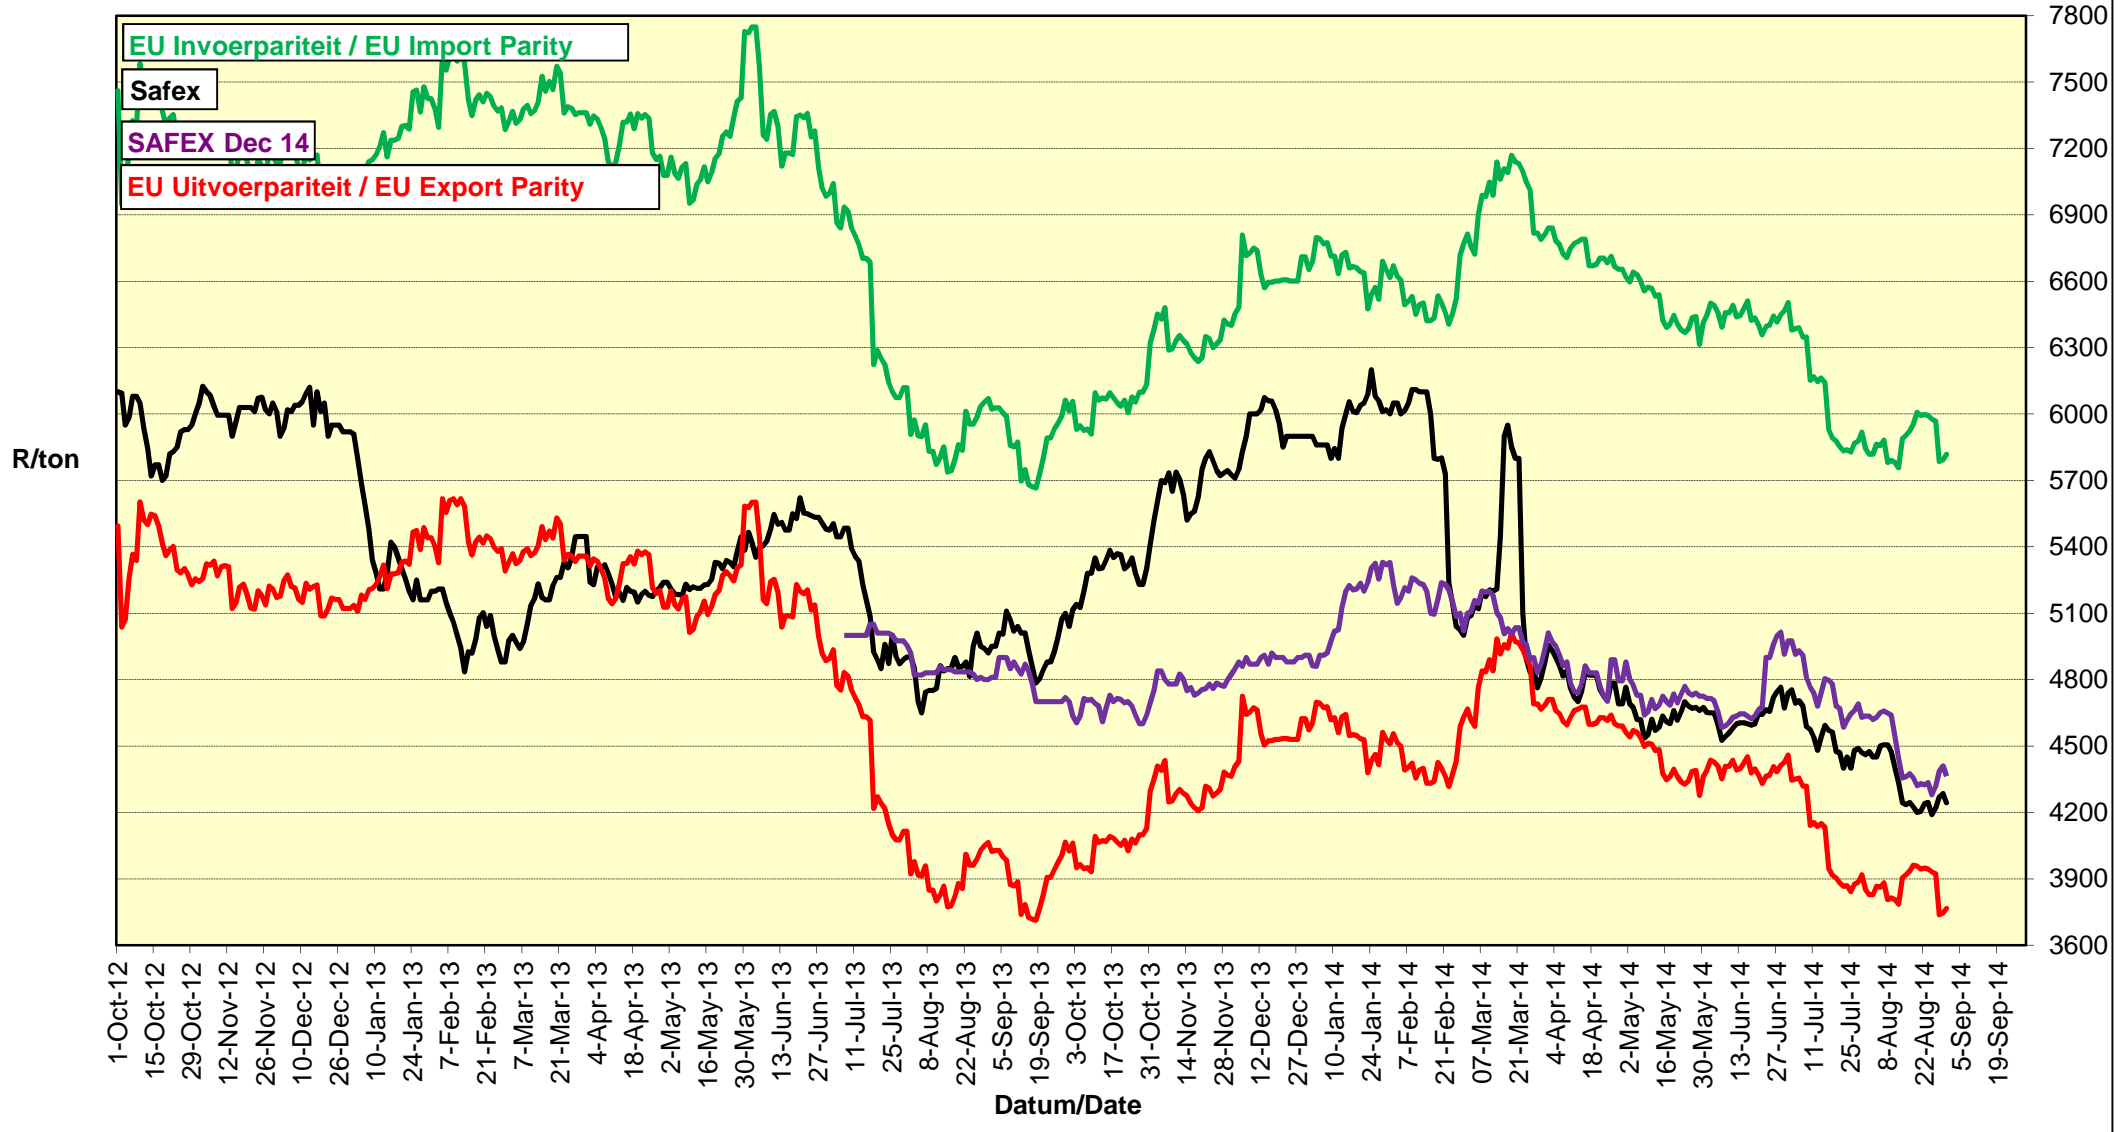

PRICES OF EU SUNFLOWER SEED DELIVERED IN RANDFONTEIN PRYSE VAN EU SONNEBLOMSAAD GELEWER IN RANDFONTEIN

PRYSE VAN SOJABONE GELEWER IN RANDFONTEIN PRICES OF SOYBEANS DELIVERED IN RANDFONTEIN

PRYSE VAN EU SONNEBLOMSAAD GELEWER IN RANDFONTEIN PRICES OF EU SUNFLOWER SEED DELIVERED IN RANDFONTEIN