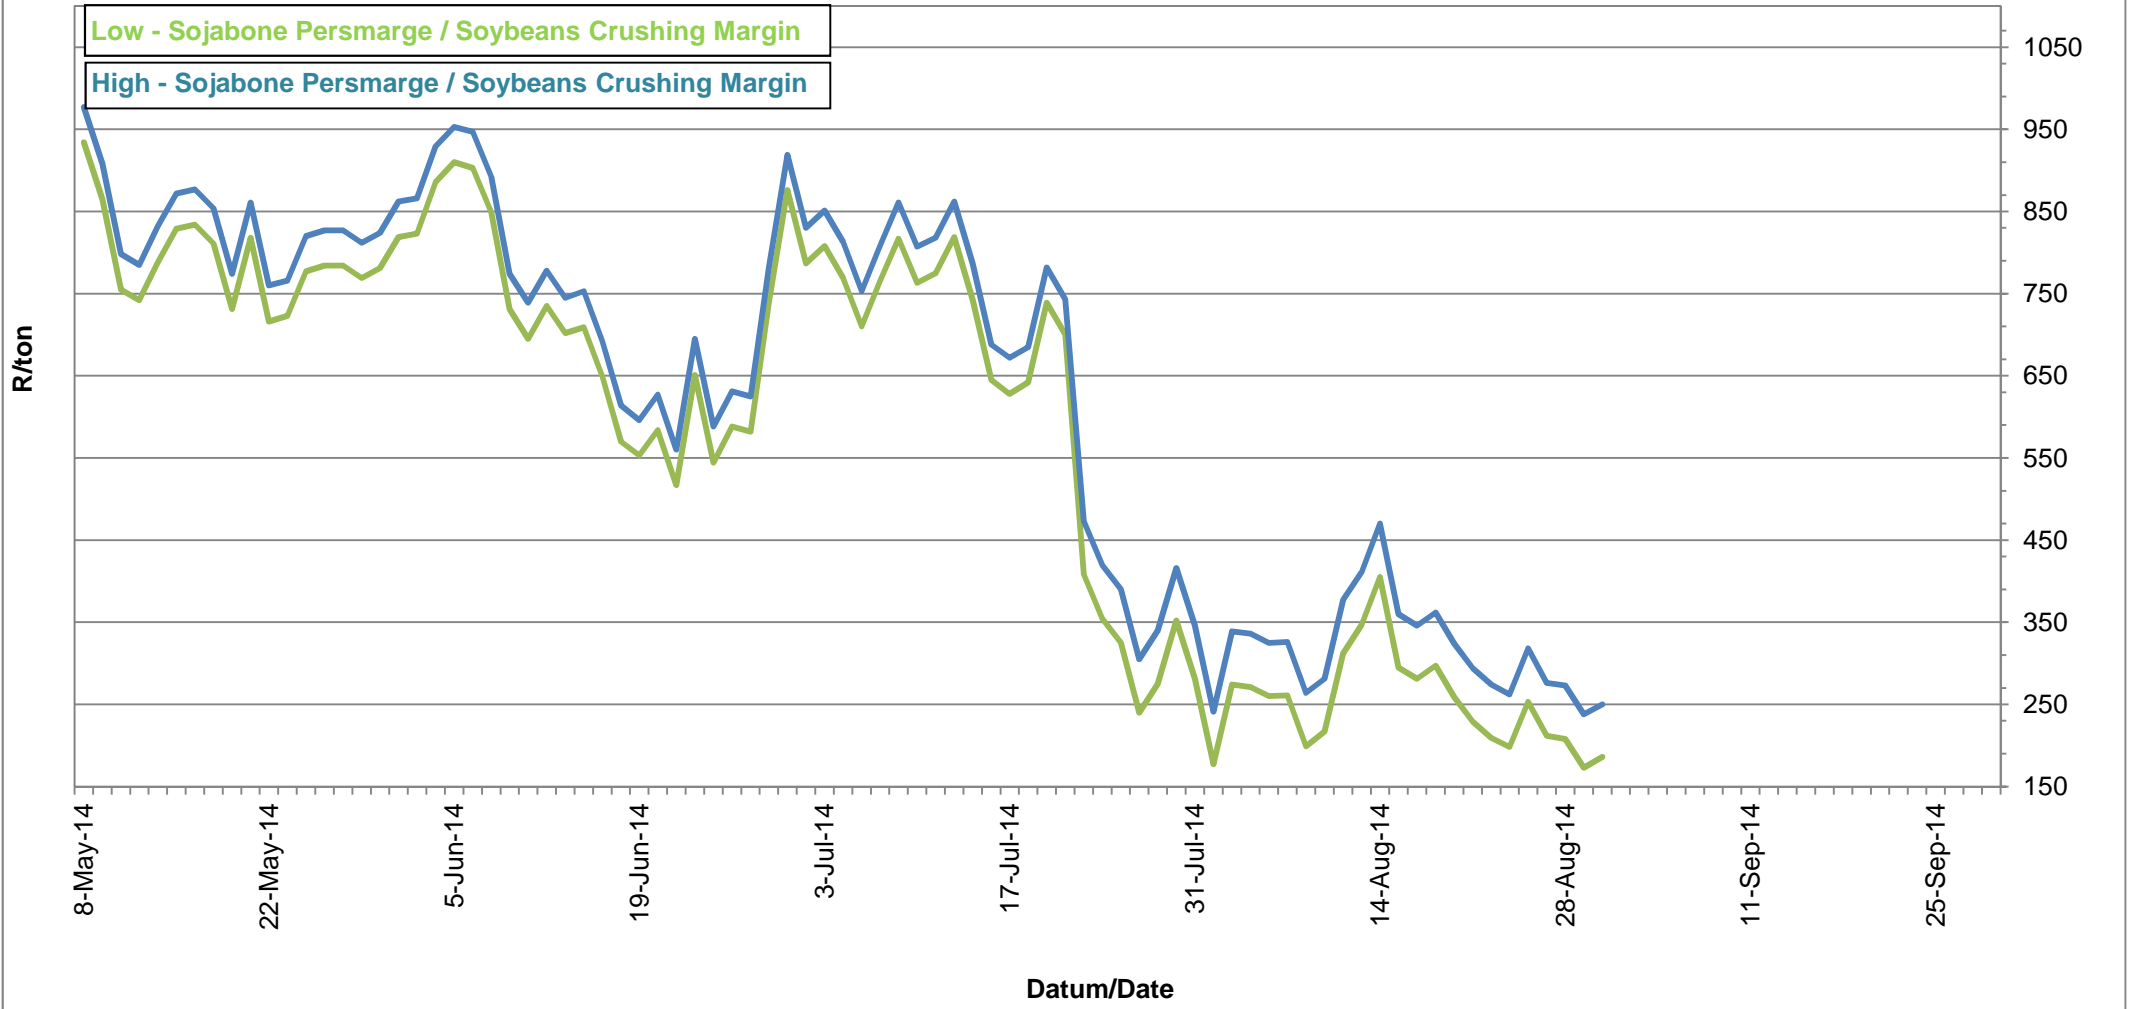

PRYSE VAN SOJABONE GELEWER IN RANDFONTEIN

PRICES OF SOYBEANS DELIVERED IN RANDFONTEIN