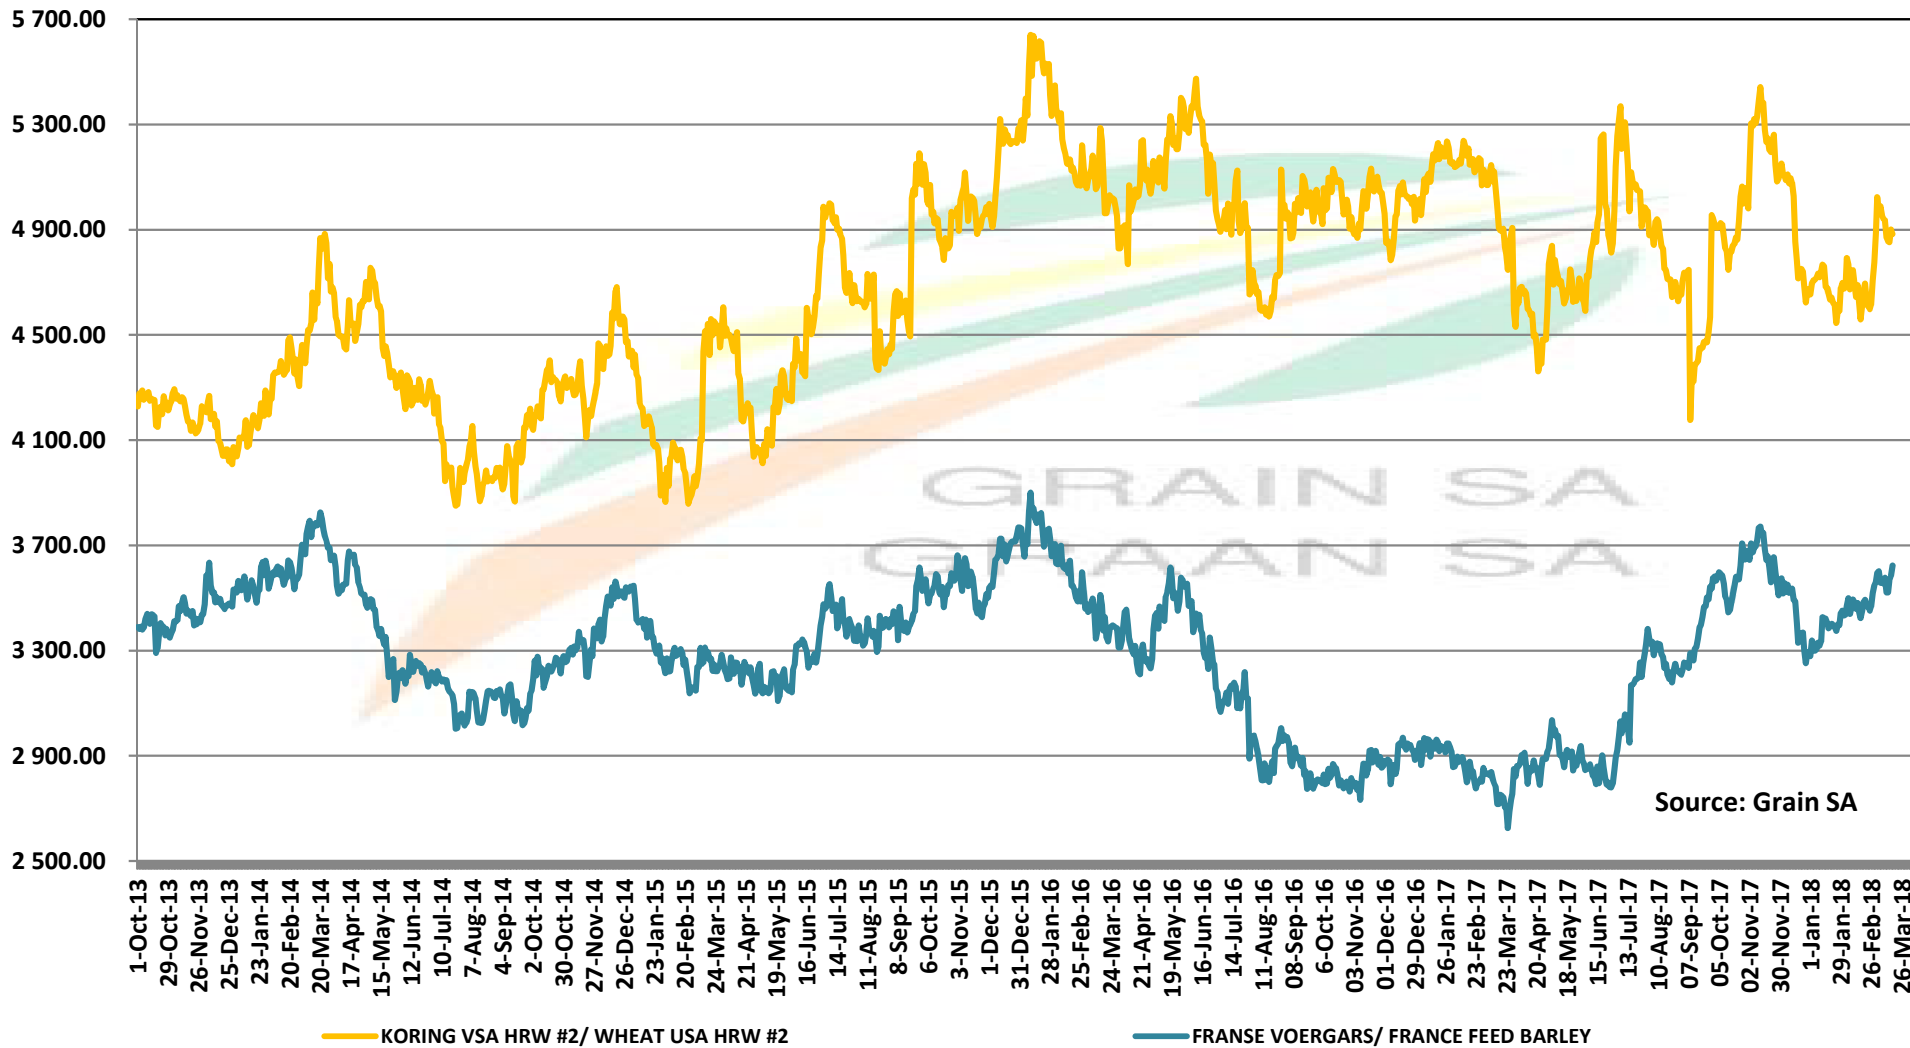

PRICES OF WHEAT DELIVERED IN DURBAN HARBOUR PRYSE VAN KORING VIR LEWERING IN DURBAN HAWE

PRICES OF BARLEY DELIVERED IN RANDFONTEIN

PRYSE VAN GARS GELEWER IN RANDFONTEIN

IMPORT PARITY OF USA HRW AND FRANCE FEED BARLEY

INVOERPARITEIT VAN VSA HRW KORING EN FRANSE VOERGARS

— KORING VSA HRW #2/ WHEAT USA HRW #2

— FRANSE VOERGARS/ FRANCE FEED BARLEY