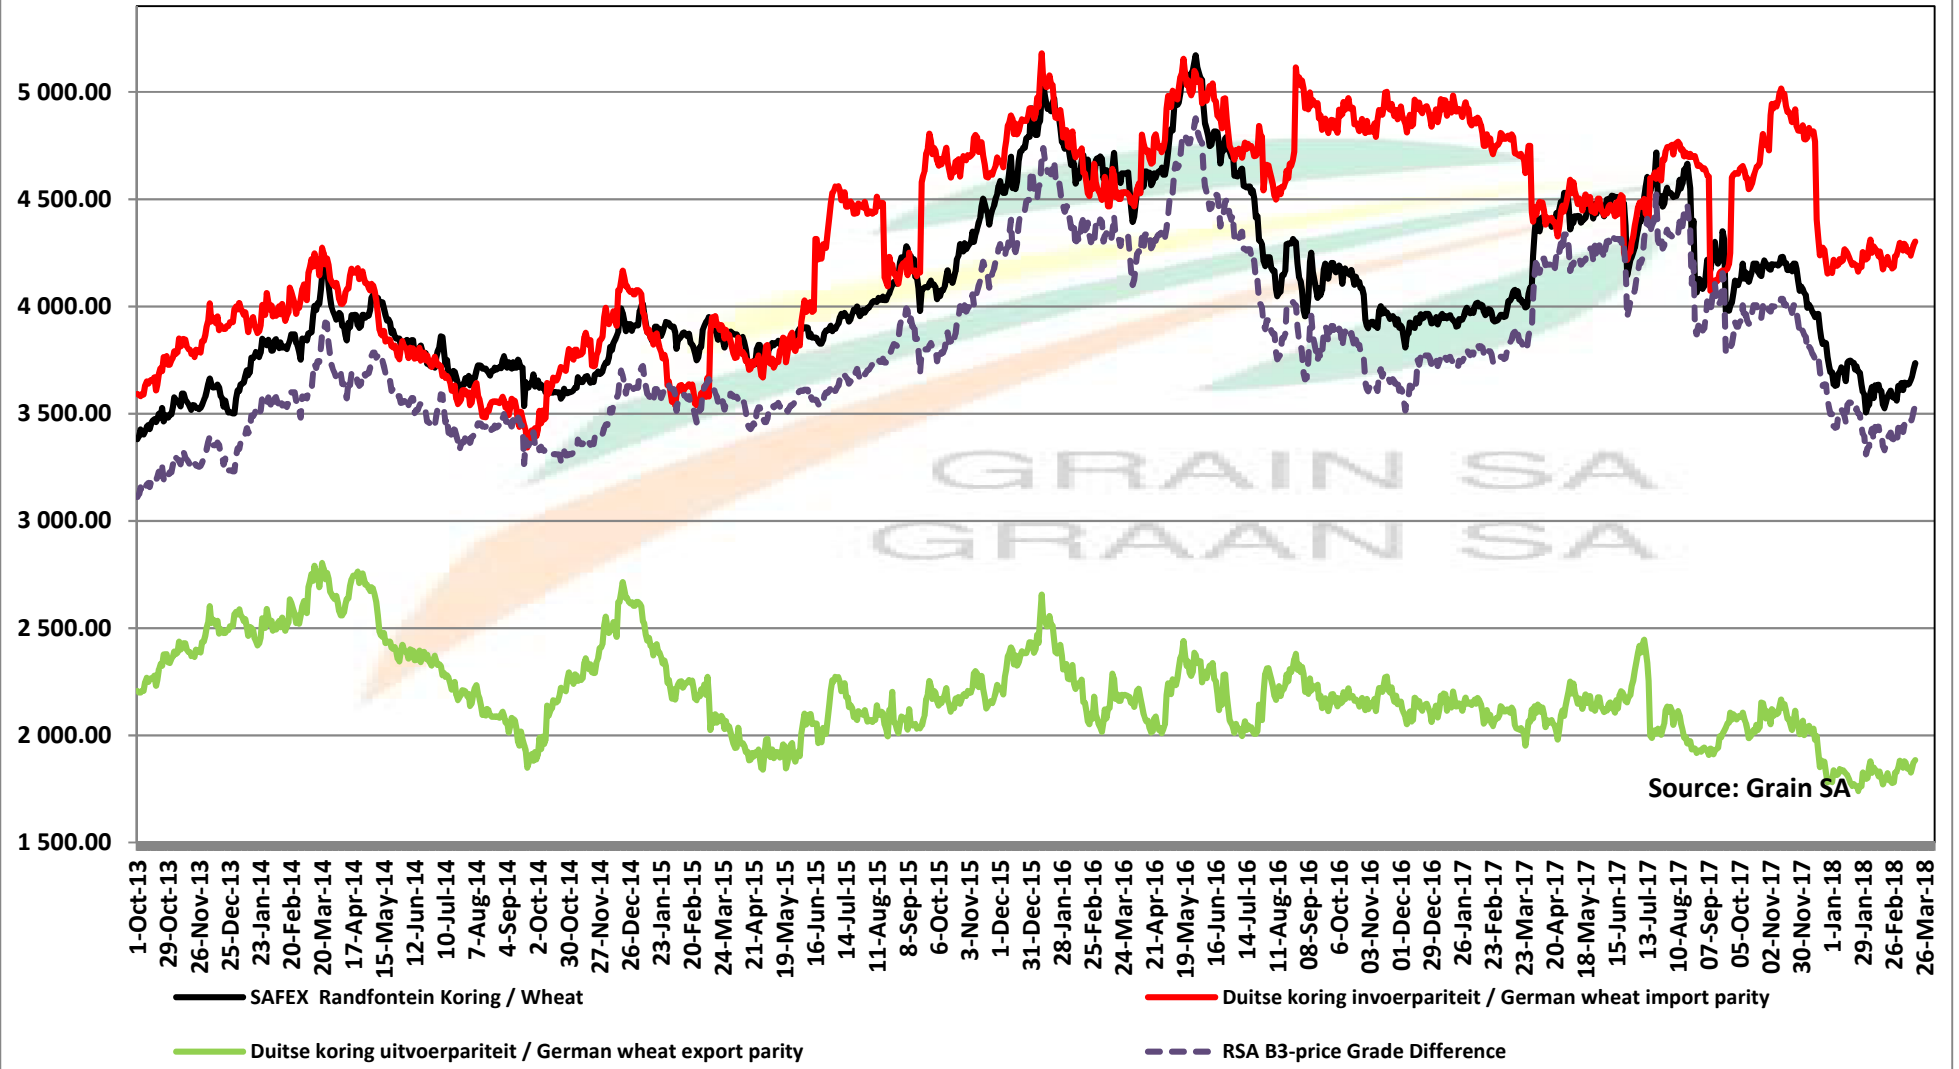

PRICES OF RSA AND ARGENTINE WHEAT DELIVERED IN RANDFONTEIN PRYSE VAN RSA EN ARGENTYNSE KORING GELEWER IN RANDFONTEIN

Source: Grain SA

PRICES OF SOUTH AFRICAN AND USA WHEAT DELIVERED IN RANDFONTEIN

PRYSE VAN SUID AFRIKAANSE EN VSA KORING GELEWER IN RANDFONTEIN

Source: Grain SA

PRICES OF WHEAT DELIVERED IN RANDFONTEIN PRYSE VAN KORING GELEWER IN RANDFONTEIN

PRICES OF RSA AND GERMAN WHEAT DELIVERED IN RANDFONTEIN

PRYSE VAN RSA EN DUITSTE KORING GELEWER IN RANDFONTEIN