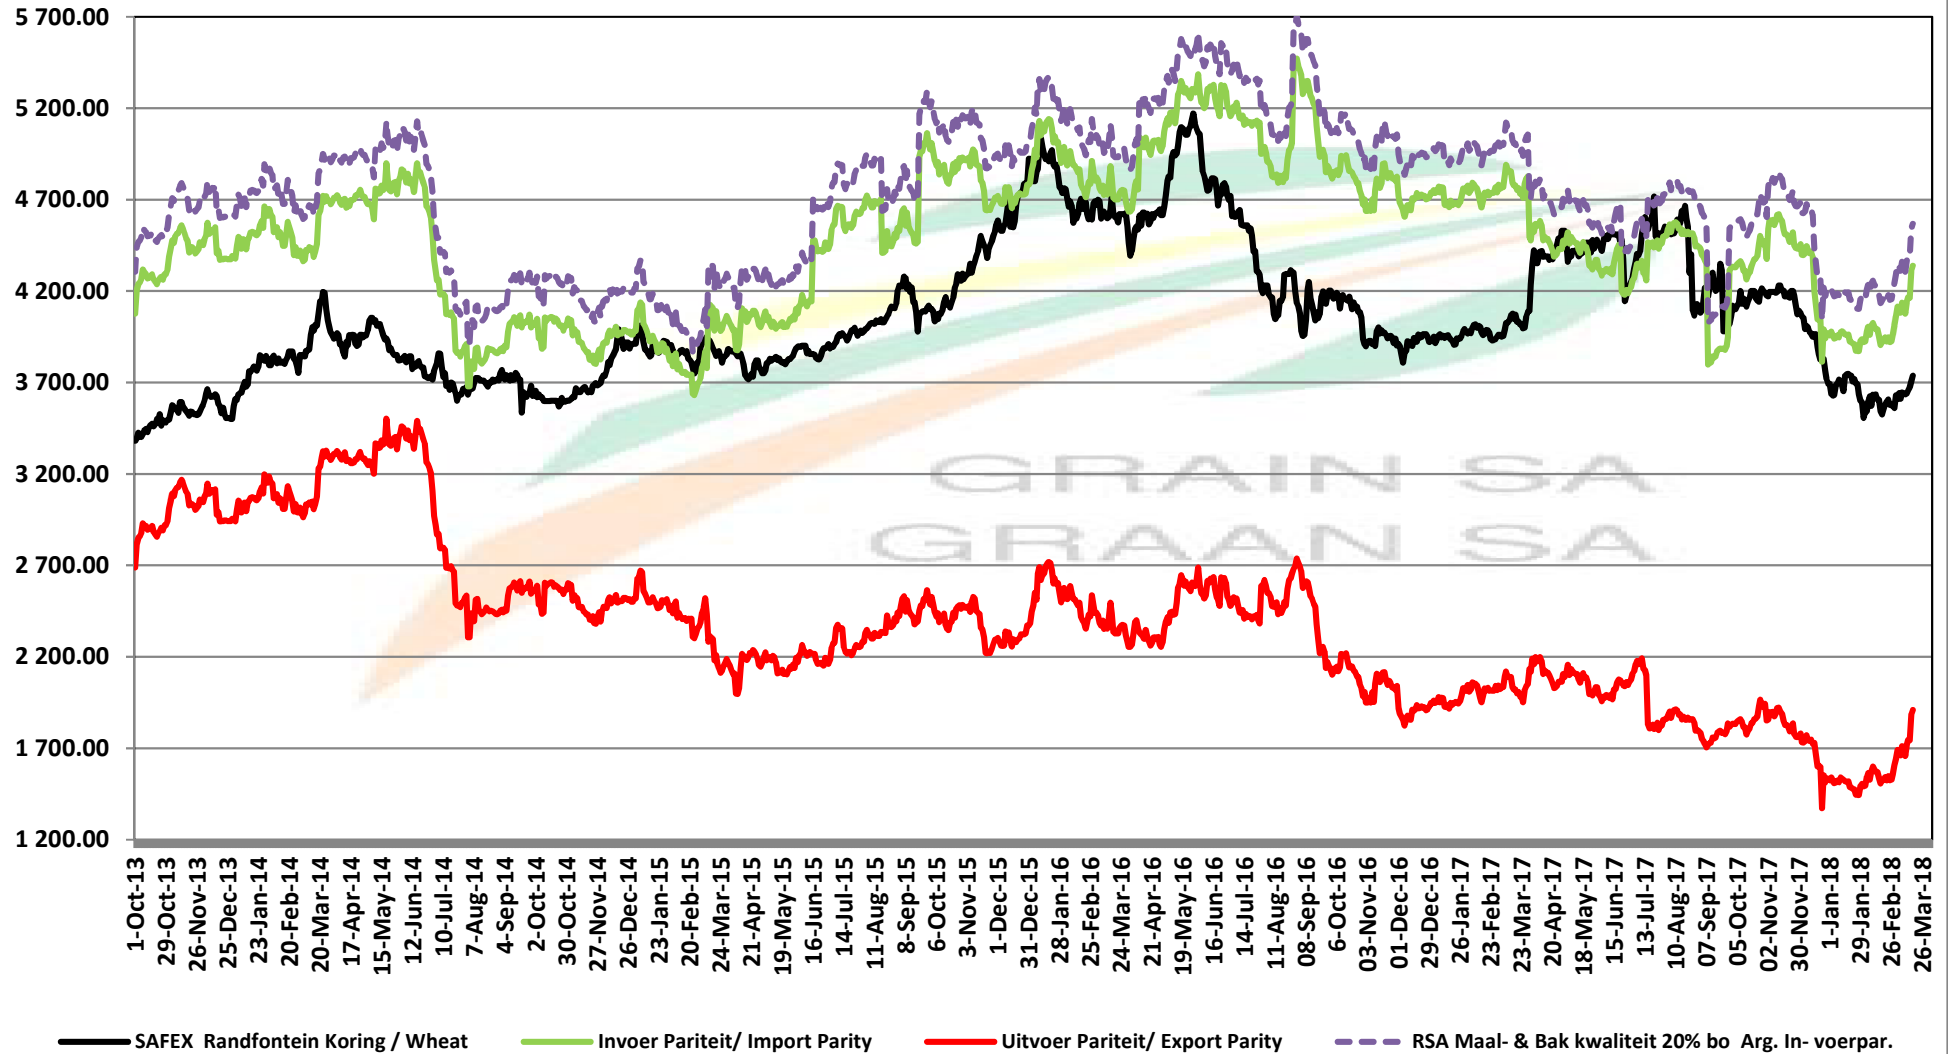

PRICES OF RSA AND ARGENTINE WHEAT DELIVERED IN RANDFONTEIN PRYSE VAN RSA EN ARGENTYNSE KORING GELEWER IN RANDFONTEIN

Source: Grain SA

PRICES OF SOUTH AFRICAN AND USA WHEAT DELIVERED IN RANDFONTEIN

PRYSE VAN SUID AFRIKAANSE EN VSA KORING GELEWER IN RANDFONTEIN

Source: Grain SA

PRICES OF WHEAT DELIVERED IN RANDFONTEIN PRYSE VAN KORING GELEWER IN RANDFONTEIN

PRICES OF RSA AND GERMAN WHEAT DELIVERED IN RANDFONTEIN

PRYSE VAN RSA EN DUITSTE KORING GELEWER IN RANDFONTEIN