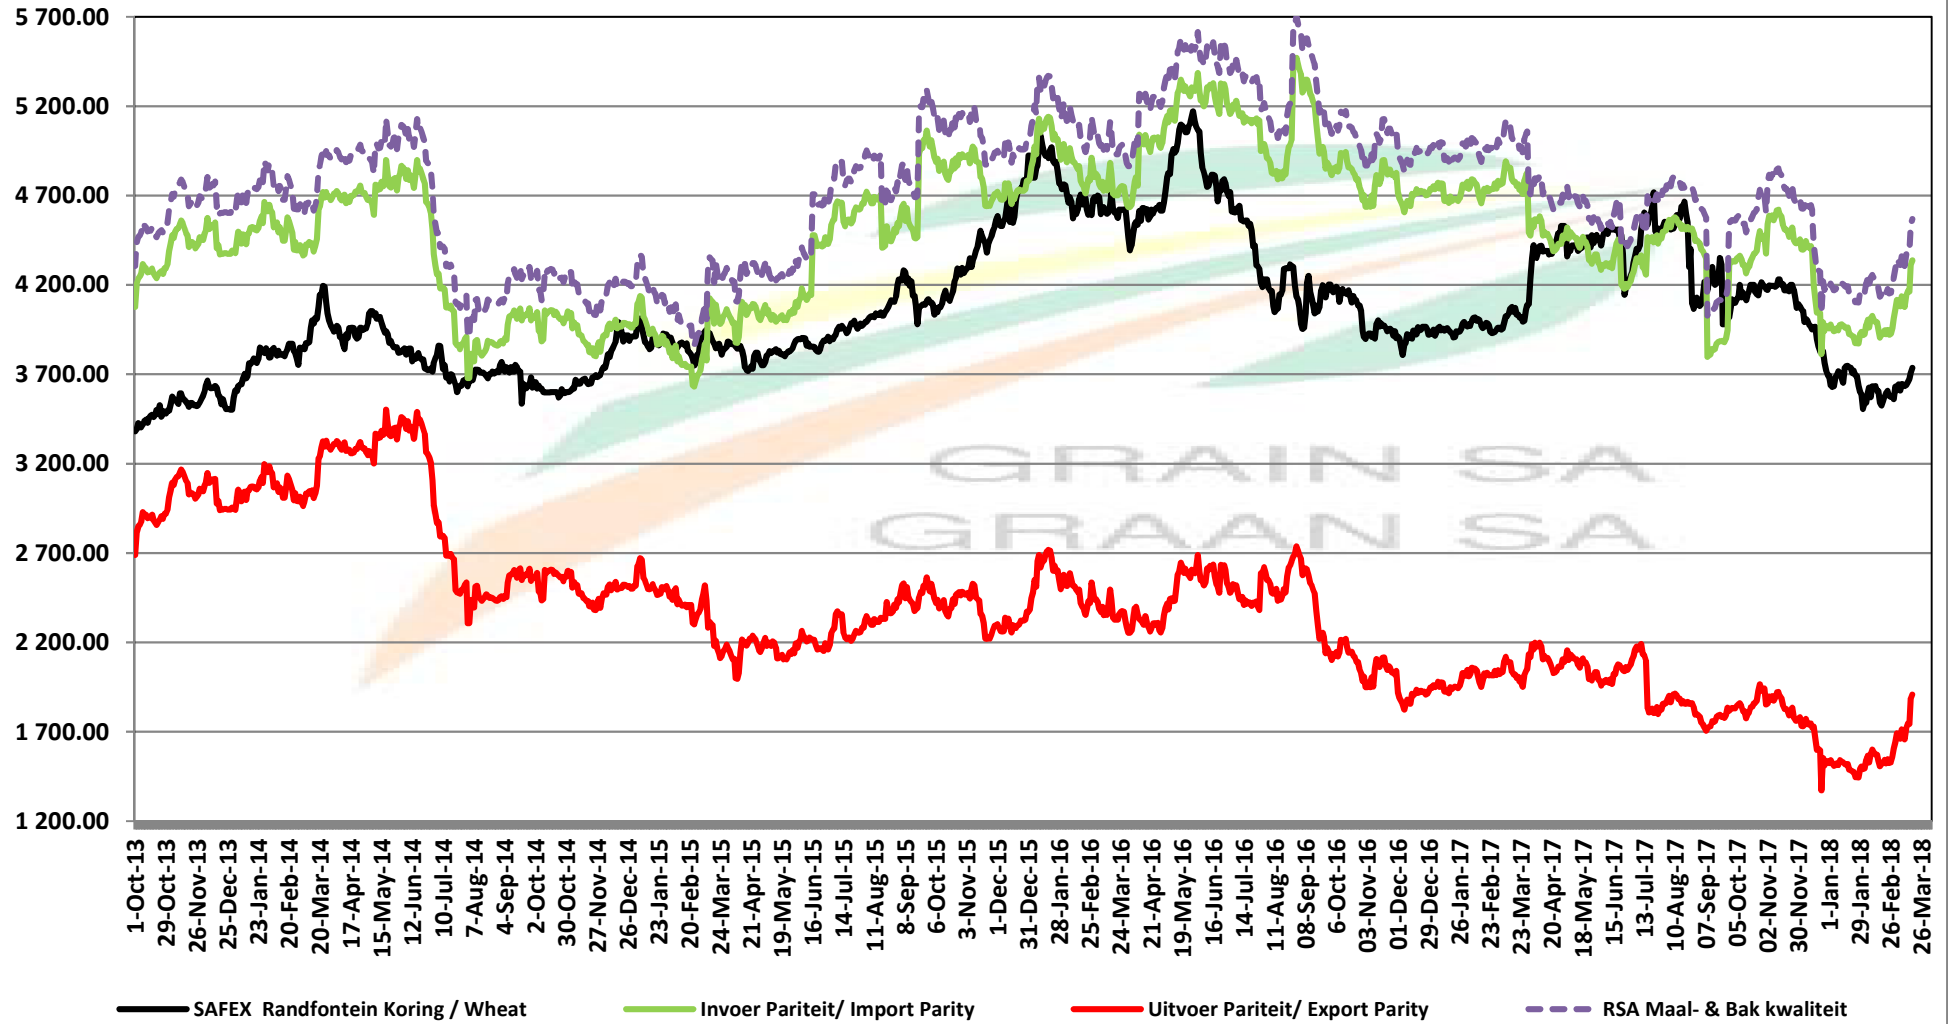

PRICES OF RSA AND ARGENTINE WHEAT DELIVERED IN RANDFONTEIN PRYSE VAN RSA EN ARGENTYNSE KORING GELEWER IN RANDFONTEIN

Source: Grain SA

PRICES OF SOUTH AFRICAN AND USA WHEAT DELIVERED IN RANDFONTEIN

PRYSE VAN SUID AFRIKAANSE EN VSA KORING GELEWER IN RANDFONTEIN

Source: Grain SA

PRICES OF WHEAT DELIVERED IN RANDFONTEIN PRYSE VAN KORING GELEWER IN RANDFONTEIN

PRICES OF RSA AND GERMAN WHEAT DELIVERED IN RANDFONTEIN

PRYSE VAN RSA EN DUITSTE KORING GELEWER IN RANDFONTEIN