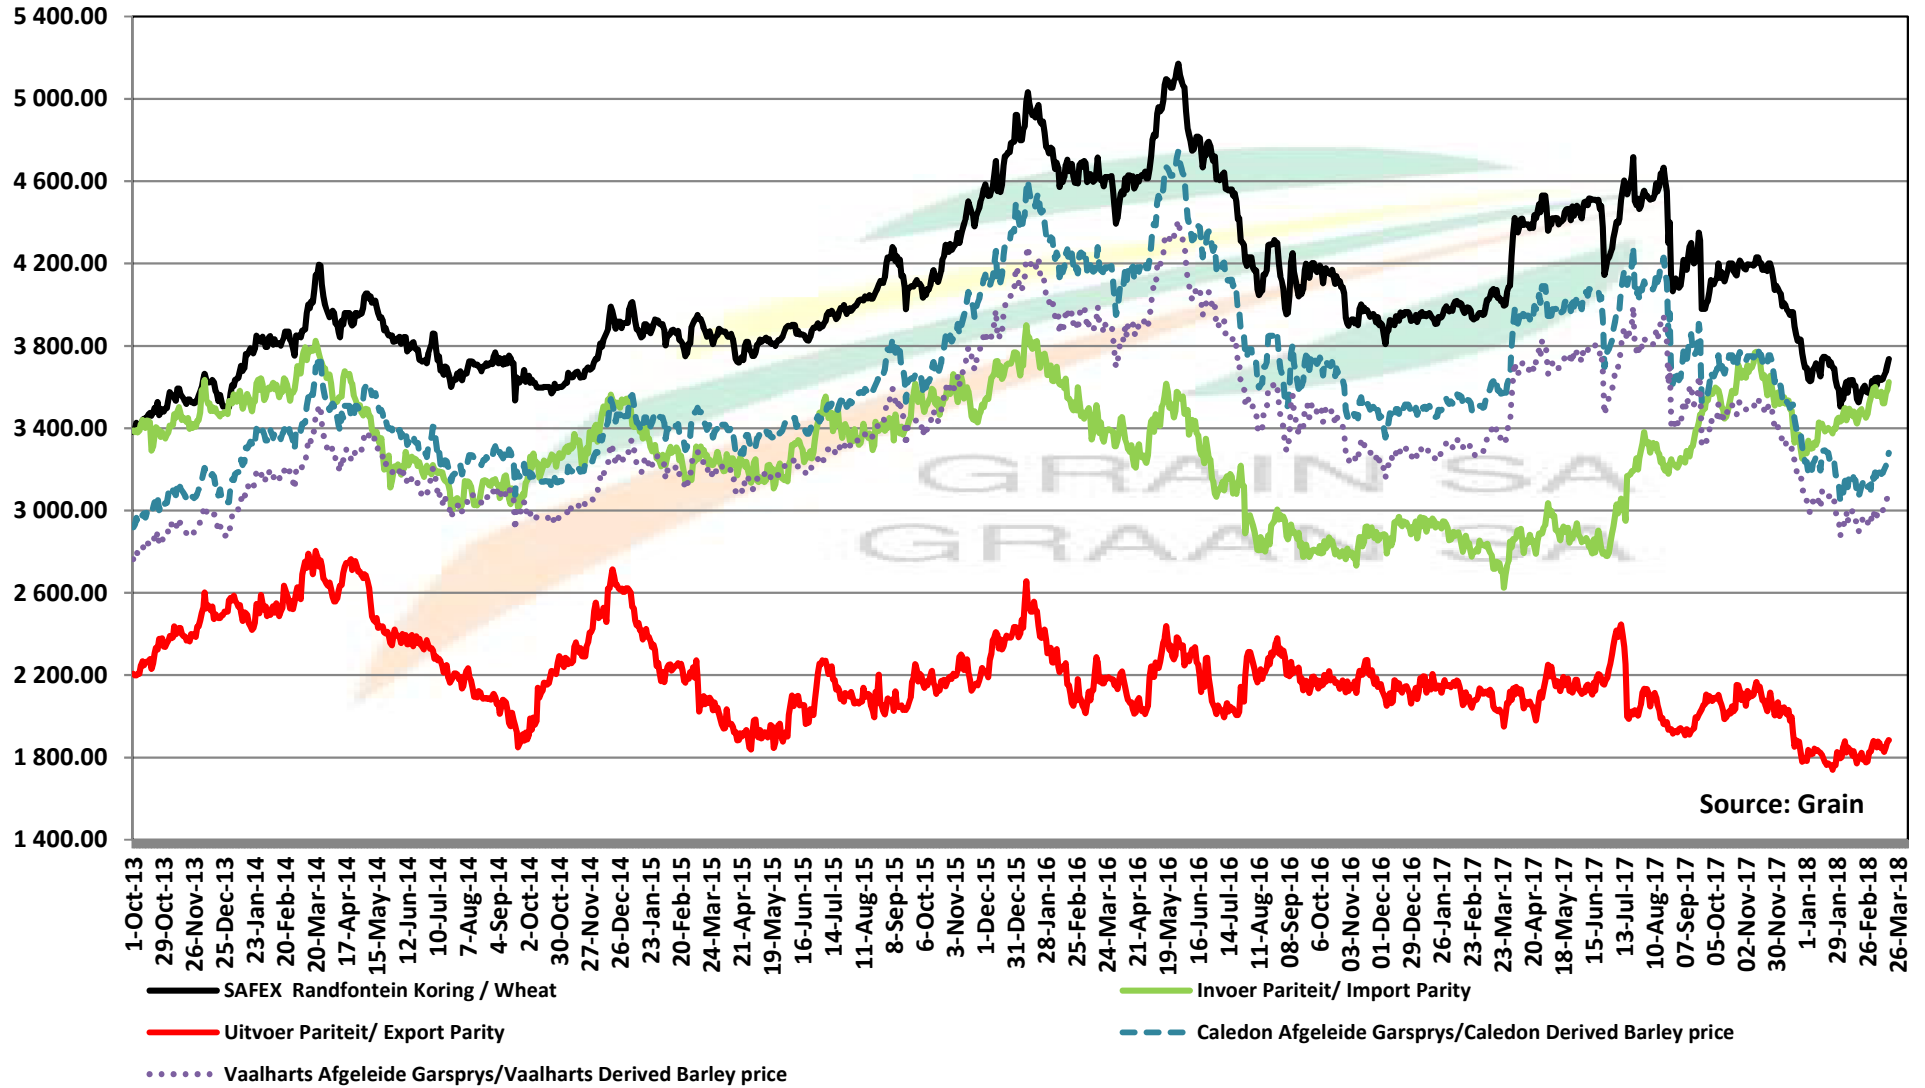

Source: Grain SA

PRICES OF WHEAT DELIVERED IN RANDFONTEIN PRYSE VAN KORING GELEWER IN RANDFONTEIN

PRICES OF RSA AND GERMAN WHEAT DELIVERED IN RANDFONTEIN

PRYSE VAN RSA EN DUITSTE KORING GELEWER IN RANDFONTEIN

PRICES OF WHEAT DELIVERED IN DURBAN HARBOUR PRYSE VAN KORING VIR LEWERING IN DURBAN HAWE

PRICES OF BARLEY DELIVERED IN RANDFONTEIN

PRYSE VAN GARS GELEWER IN RANDFONTEIN

IMPORT PARITY OF USA HRW AND FRANCE FEED BARLEY