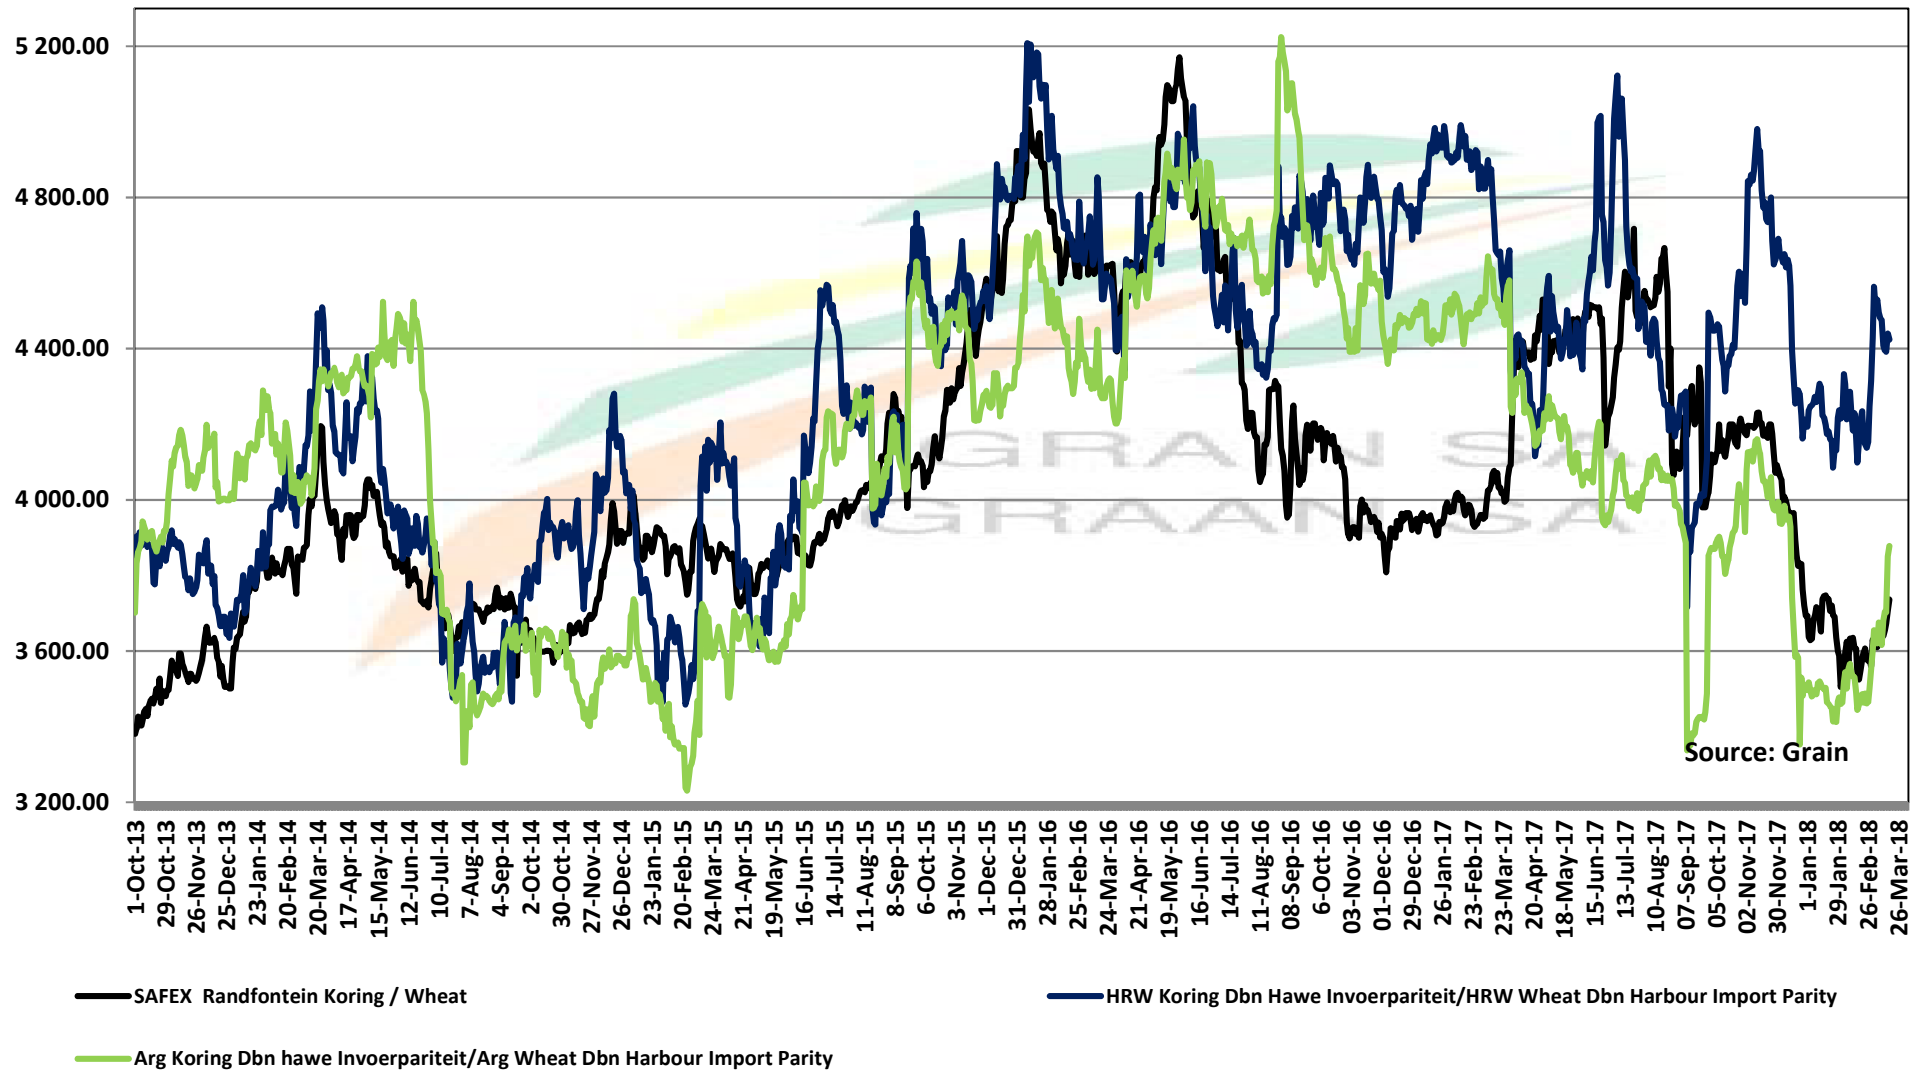

Source: Grain SA

PRICES OF WHEAT DELIVERED IN RANDFONTEIN PRYSE VAN KORING GELEWER IN RANDFONTEIN

PRICES OF RSA AND GERMAN WHEAT DELIVERED IN RANDFONTEIN

PRYSE VAN RSA EN DUITSTE KORING GELEWER IN RANDFONTEIN

PRICES OF WHEAT DELIVERED IN DURBAN HARBOUR PRYSE VAN KORING VIR LEWERING IN DURBAN HAWE

PRICES OF BARLEY DELIVERED IN RANDFONTEIN

PRYSE VAN GARS GELEWER IN RANDFONTEIN

IMPORT PARITY OF USA HRW AND FRANCE FEED BARLEY