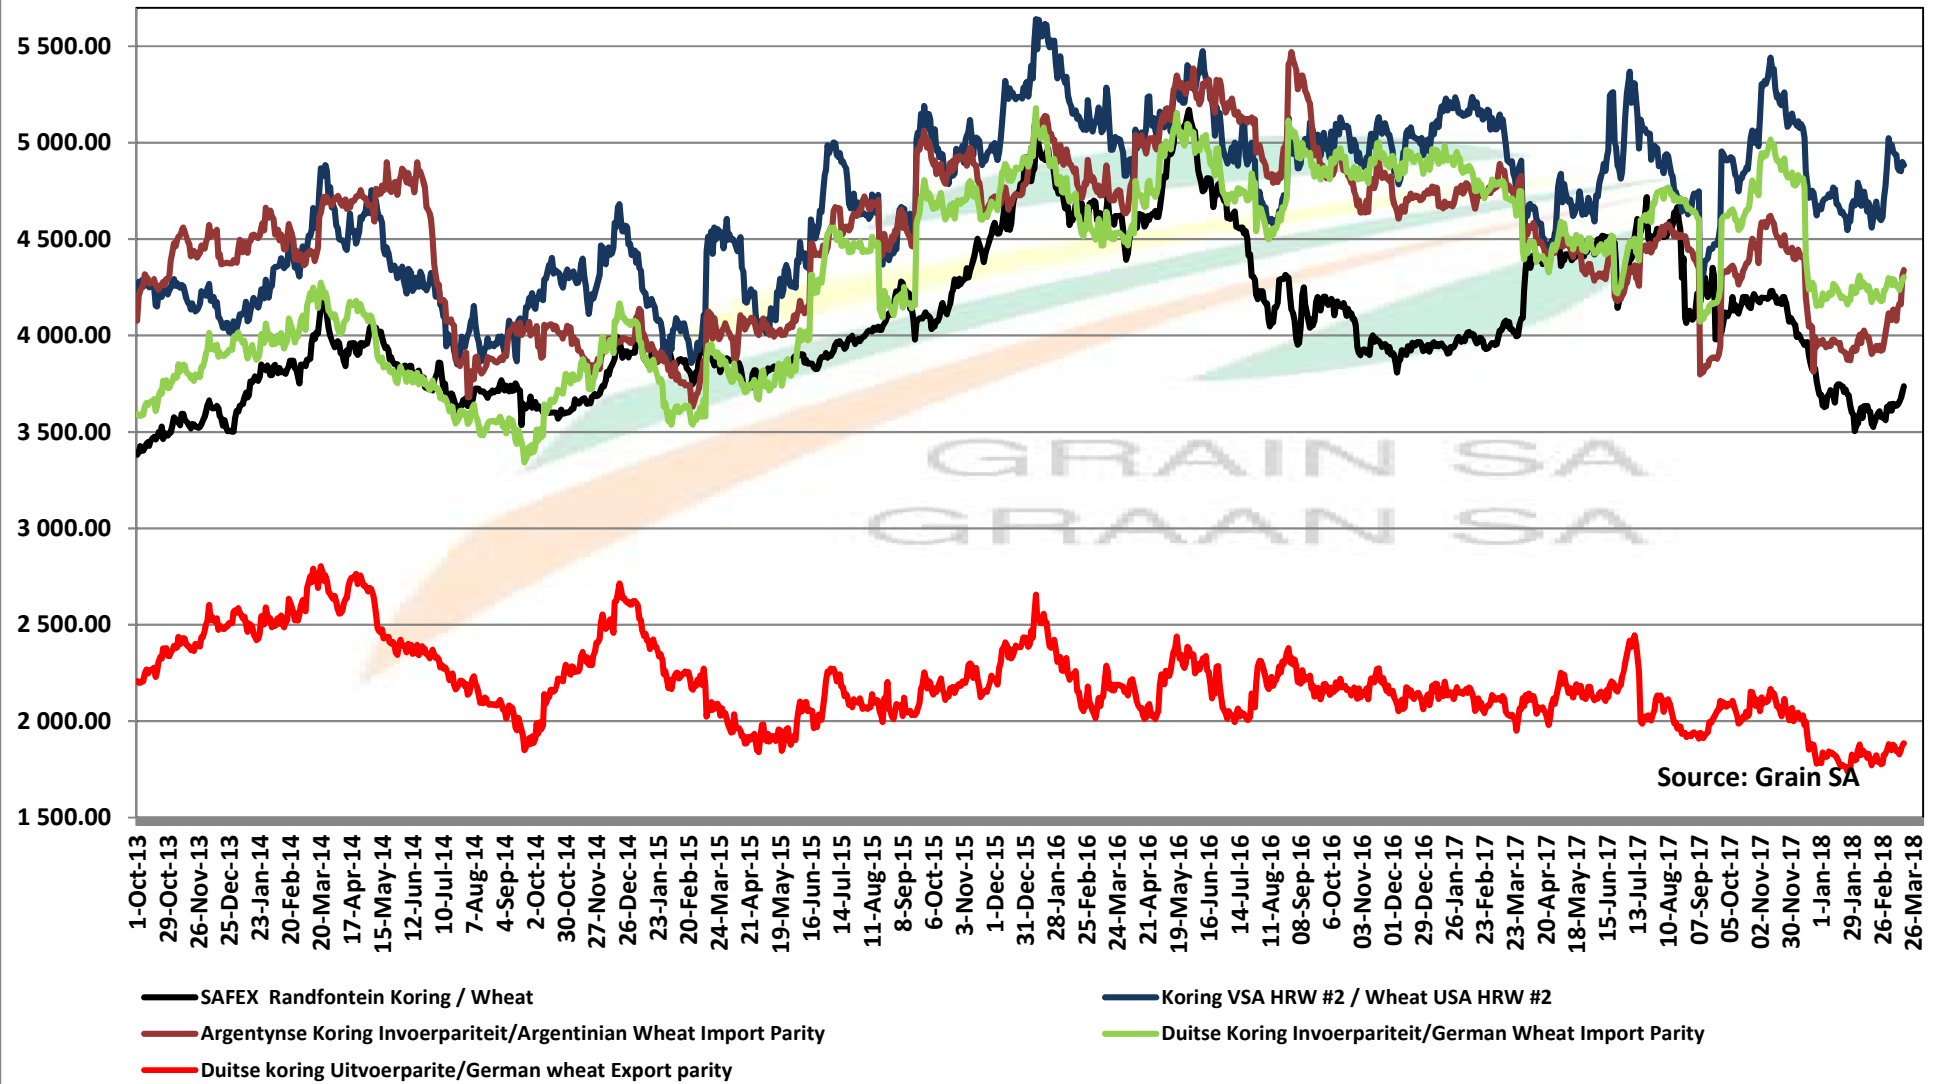

PRICES OF RSA AND ARGENTINE WHEAT DELIVERED IN RANDFONTEIN PRYSE VAN RSA EN ARGENTYNSE KORING GELEWER IN RANDFONTEIN

Source: Grain SA

PRICES OF SOUTH AFRICAN AND USA WHEAT DELIVERED IN RANDFONTEIN

PRYSE VAN SUID AFRIKAANSE EN VSA KORING GELEWER IN RANDFONTEIN

Source: Grain SA

PRICES OF WHEAT DELIVERED IN RANDFONTEIN PRYSE VAN KORING GELEWER IN RANDFONTEIN

PRICES OF RSA AND GERMAN WHEAT DELIVERED IN RANDFONTEIN

PRYSE VAN RSA EN DUITSTE KORING GELEWER IN RANDFONTEIN