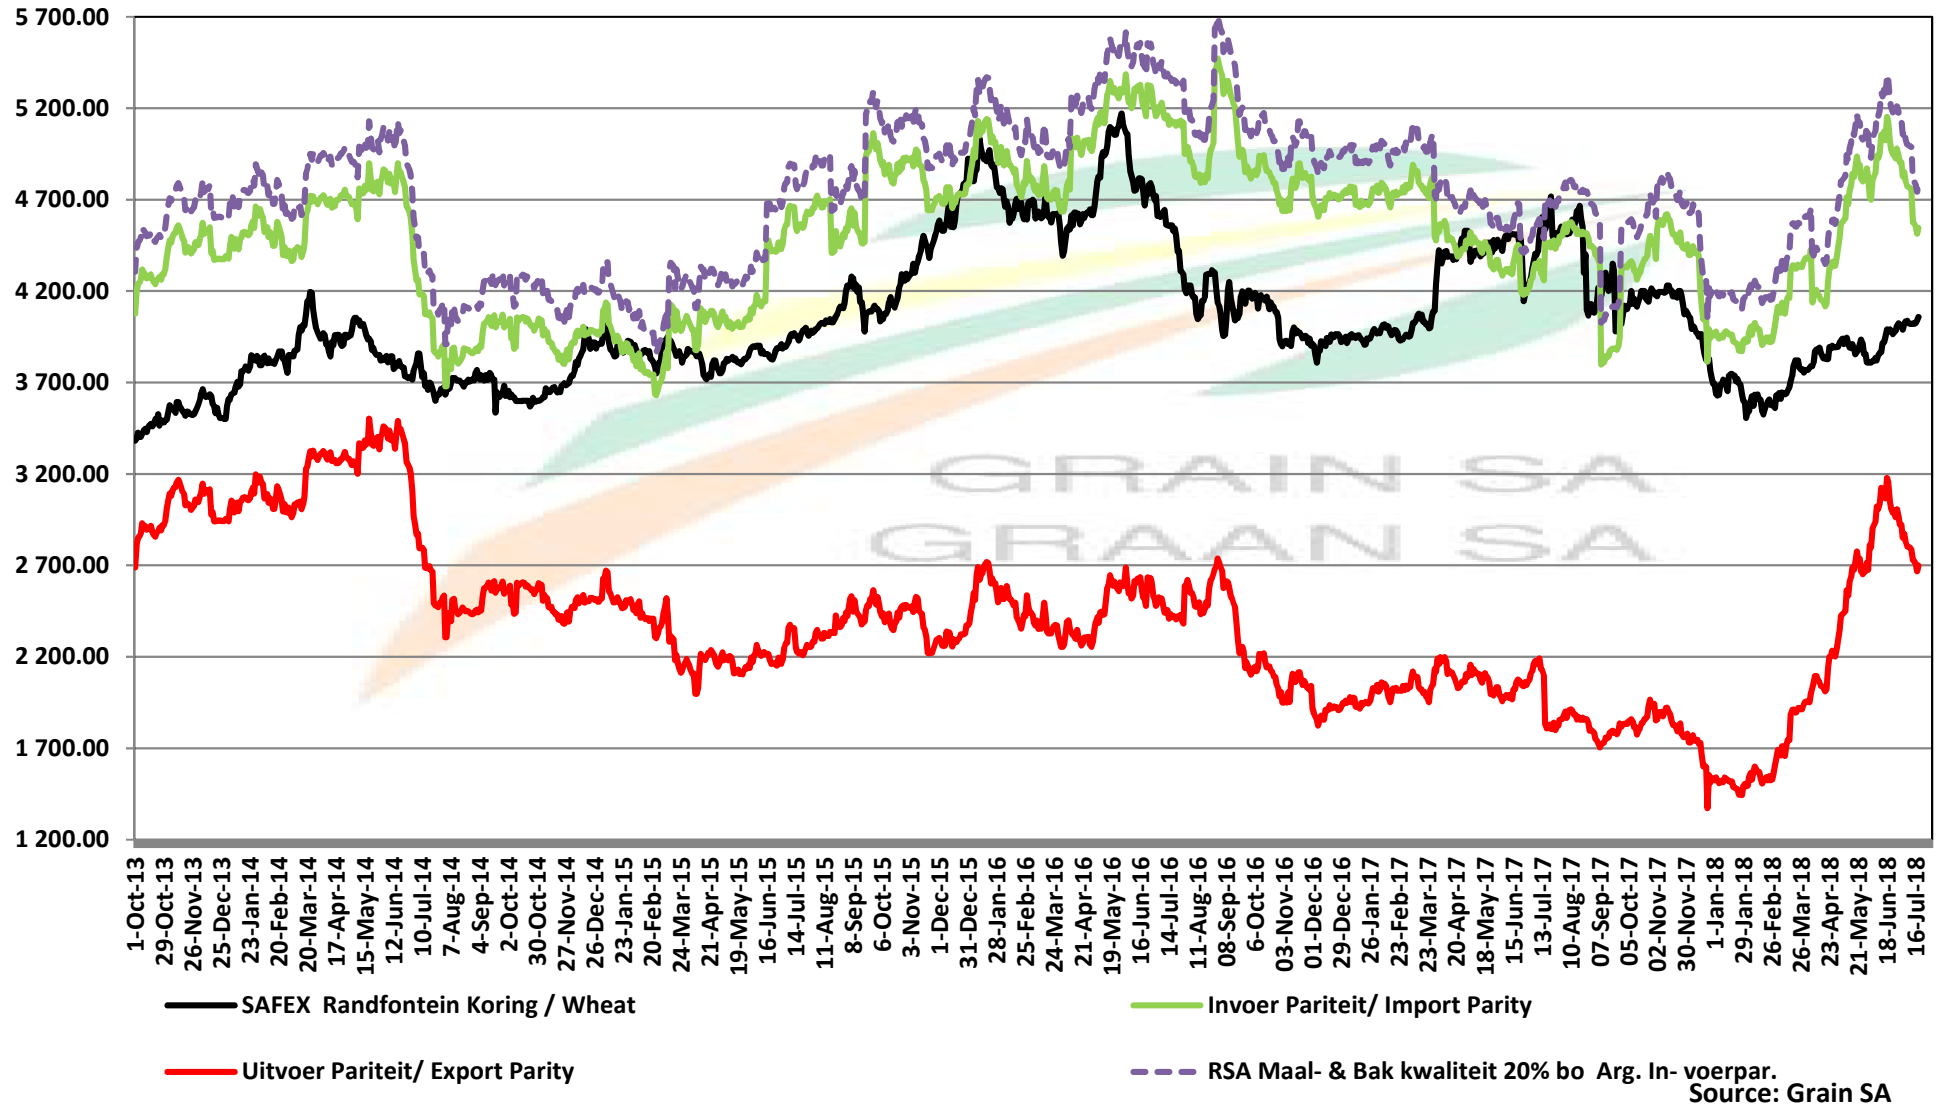

PRICES OF RSA AND ARGENTINE WHEAT DELIVERED IN RANDFONTEIN
PRYSE VAN RSA EN ARGENTYNSE KORING GELEWER IN RANDFONTEIN

Source: Grain SA

PRICES OF SOUTH AFRICAN AND USA WHEAT DELIVERED IN RANDFONTEIN

PRYSE VAN SUID AFRIKAANSE EN VSA KORING GELEWER IN RANDFONTEIN

PRICES OF WHEAT DELIVERED IN RANDFONTEIN PRYSE VAN KORING GELEWER IN RANDFONTEIN

- SAFEX Randfontein Koring / Wheat
- Argentynse Koring Invoerpariteit/Argentinian Wheat Import Parity
- Duitse koring Uitvoerpariteit/German wheat Export parity
- Koring VSA HRW #2 / Wheat USA HRW #2
- Duitse Koring Invoerpariteit/German Wheat Import Parity