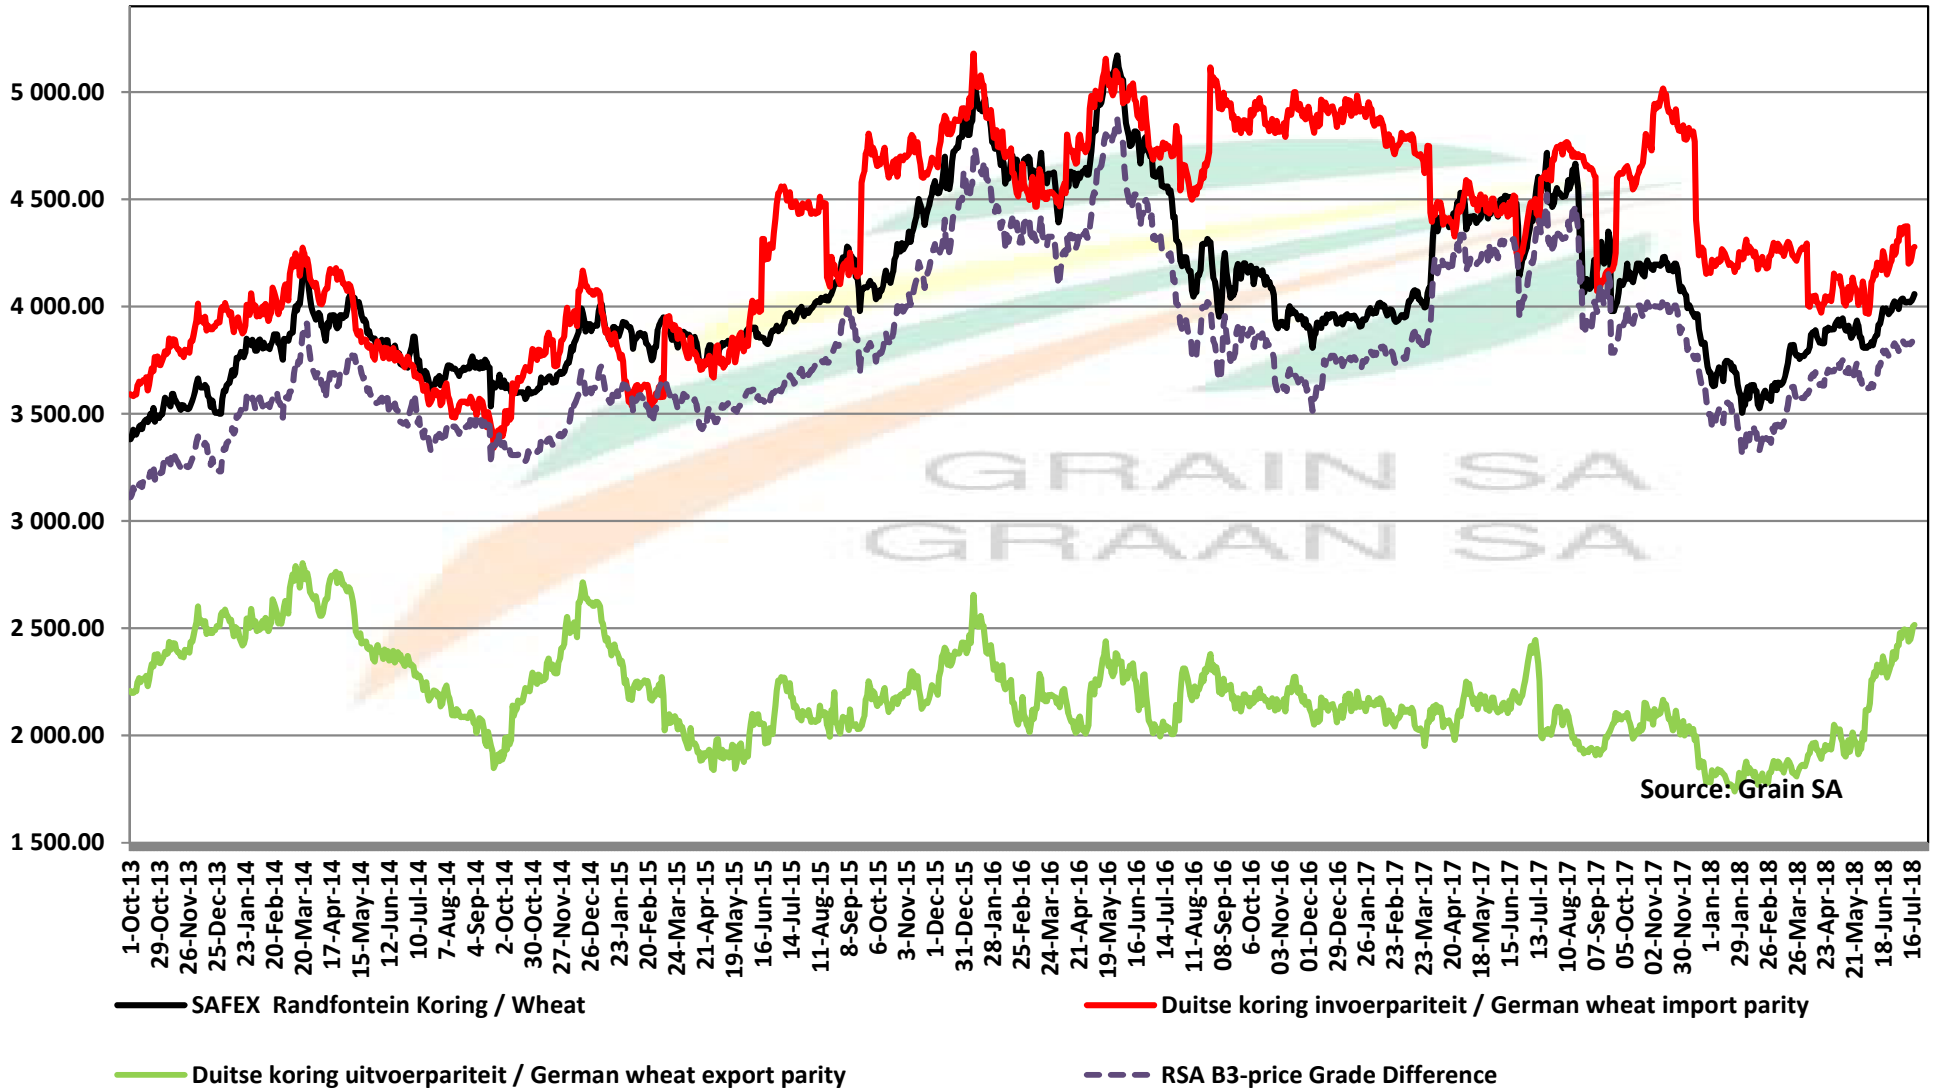

PRICES OF RSA AND GERMAN WHEAT DELIVERED IN RANDFONTEIN

PRYSE VAN RSA EN DUITSTE KORING GELEWER IN RANDFONTEIN