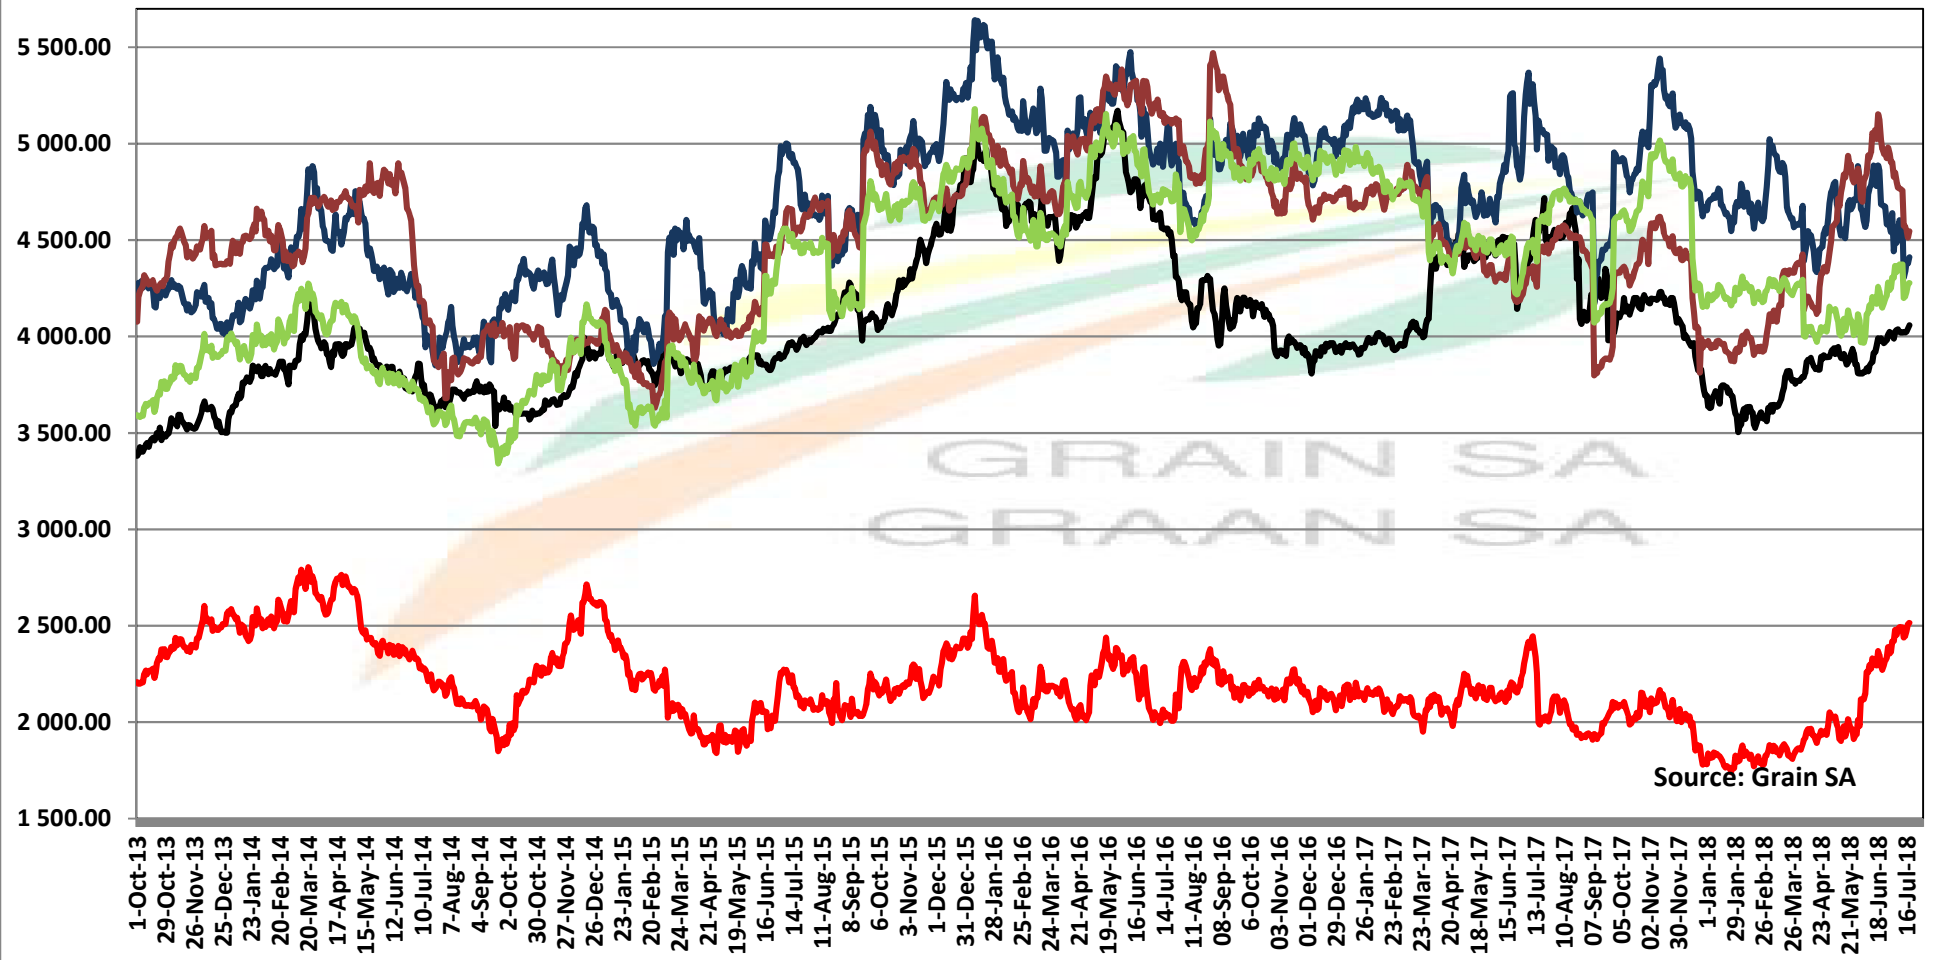

PRICES OF RSA AND ARGENTINE WHEAT DELIVERED IN RANDFONTEIN
PRYSE VAN RSA EN ARGENTYNSE KORING GELEWER IN RANDFONTEIN

Source: Grain SA

PRICES OF SOUTH AFRICAN AND USA WHEAT DELIVERED IN RANDFONTEIN

PRYSE VAN SUID AFRIKAANSE EN VSA KORING GELEWER IN RANDFONTEIN

PRICES OF WHEAT DELIVERED IN RANDFONTEIN PRYSE VAN KORING GELEWER IN RANDFONTEIN

- SAFEX Randfontein Koring / Wheat
- Argentynse Koring Invoerpariteit/Argentinian Wheat Import Parity
- Duitse koring Uitvoerpariteit/German wheat Export parity
- Koring VSA HRW #2 / Wheat USA HRW #2
- Duitse Koring Invoerpariteit/German Wheat Import Parity