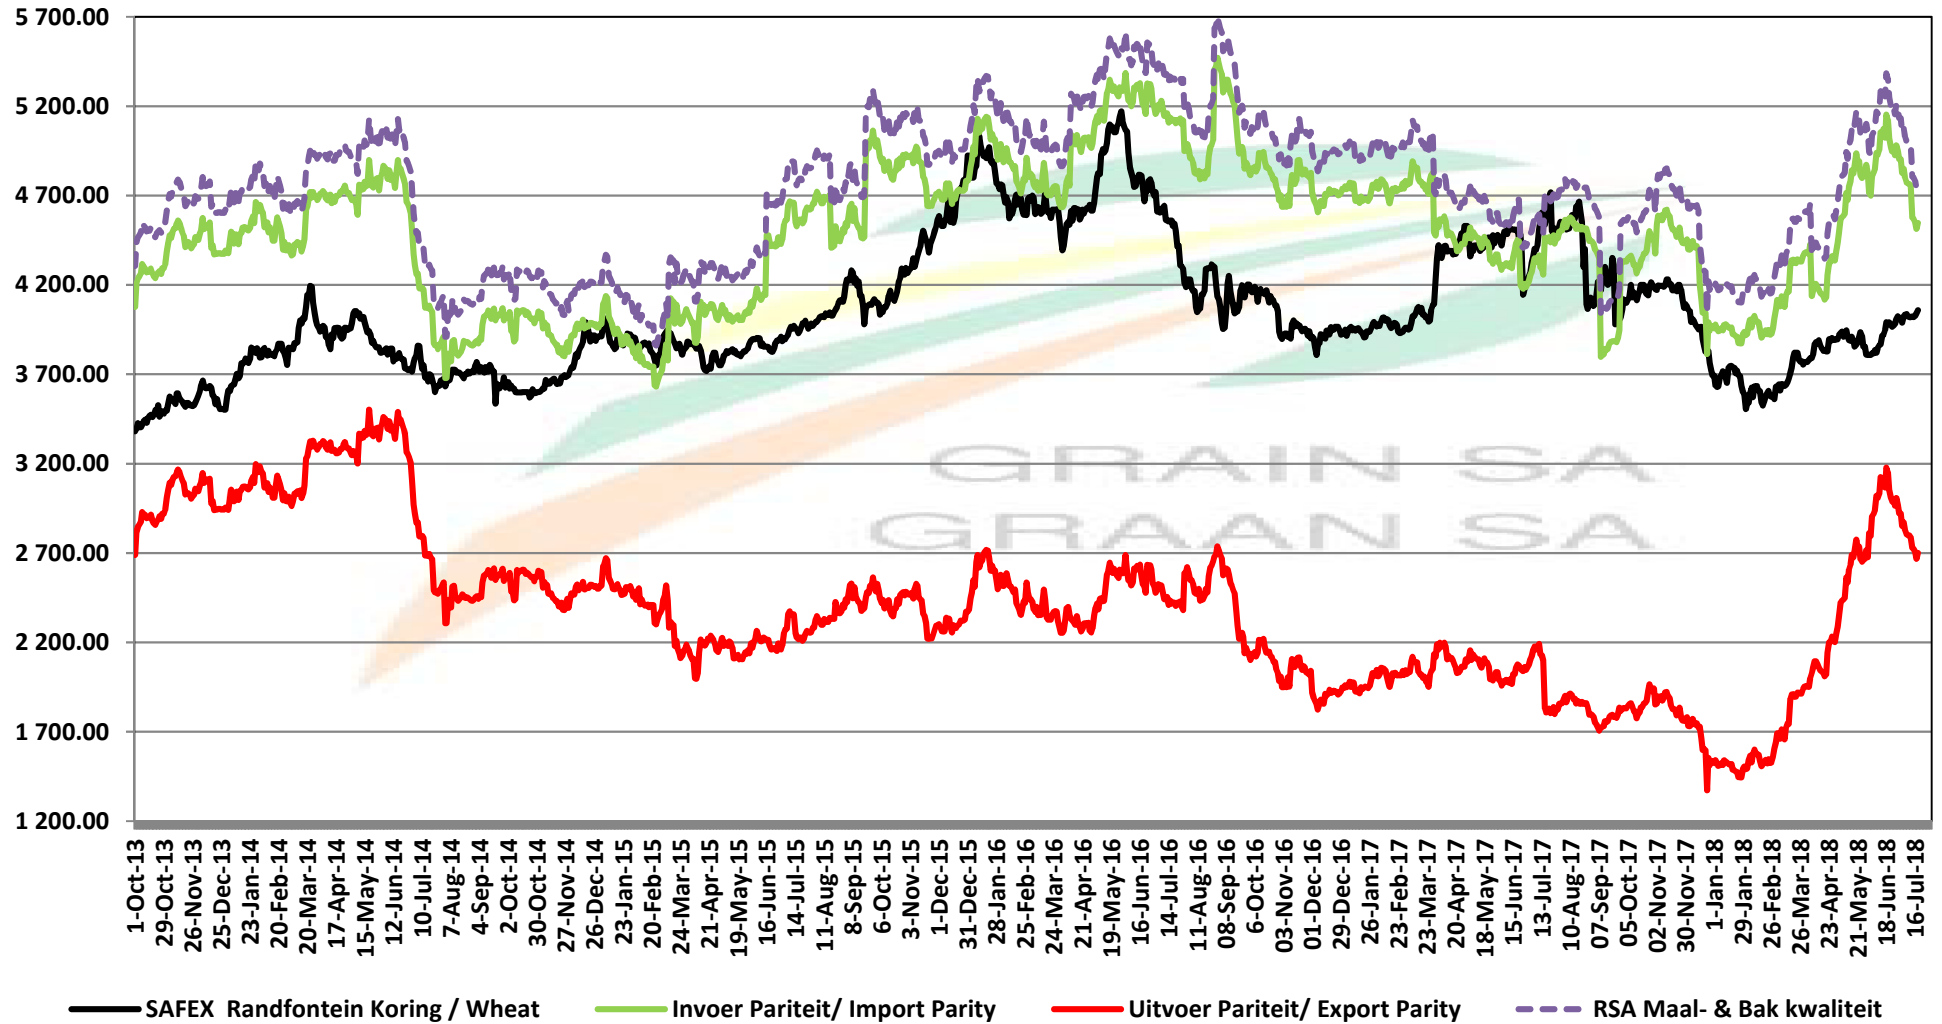

PRICES OF RSA AND ARGENTINE WHEAT DELIVERED IN RANDFONTEIN
PRYSE VAN RSA EN ARGENTYNSE KORING GELEWER IN RANDFONTEIN

Source: Grain SA

PRICES OF SOUTH AFRICAN AND USA WHEAT DELIVERED IN RANDFONTEIN

PRYSE VAN SUID AFRIKAANSE EN VSA KORING GELEWER IN RANDFONTEIN

PRICES OF WHEAT DELIVERED IN RANDFONTEIN PRYSE VAN KORING GELEWER IN RANDFONTEIN

- SAFEX Randfontein Koring / Wheat
- Argentynse Koring Invoerpariteit/Argentinian Wheat Import Parity
- Duitse koring Uitvoerpariteit/German wheat Export parity
- Koring VSA HRW #2 / Wheat USA HRW #2
- Duitse Koring Invoerpariteit/German Wheat Import Parity