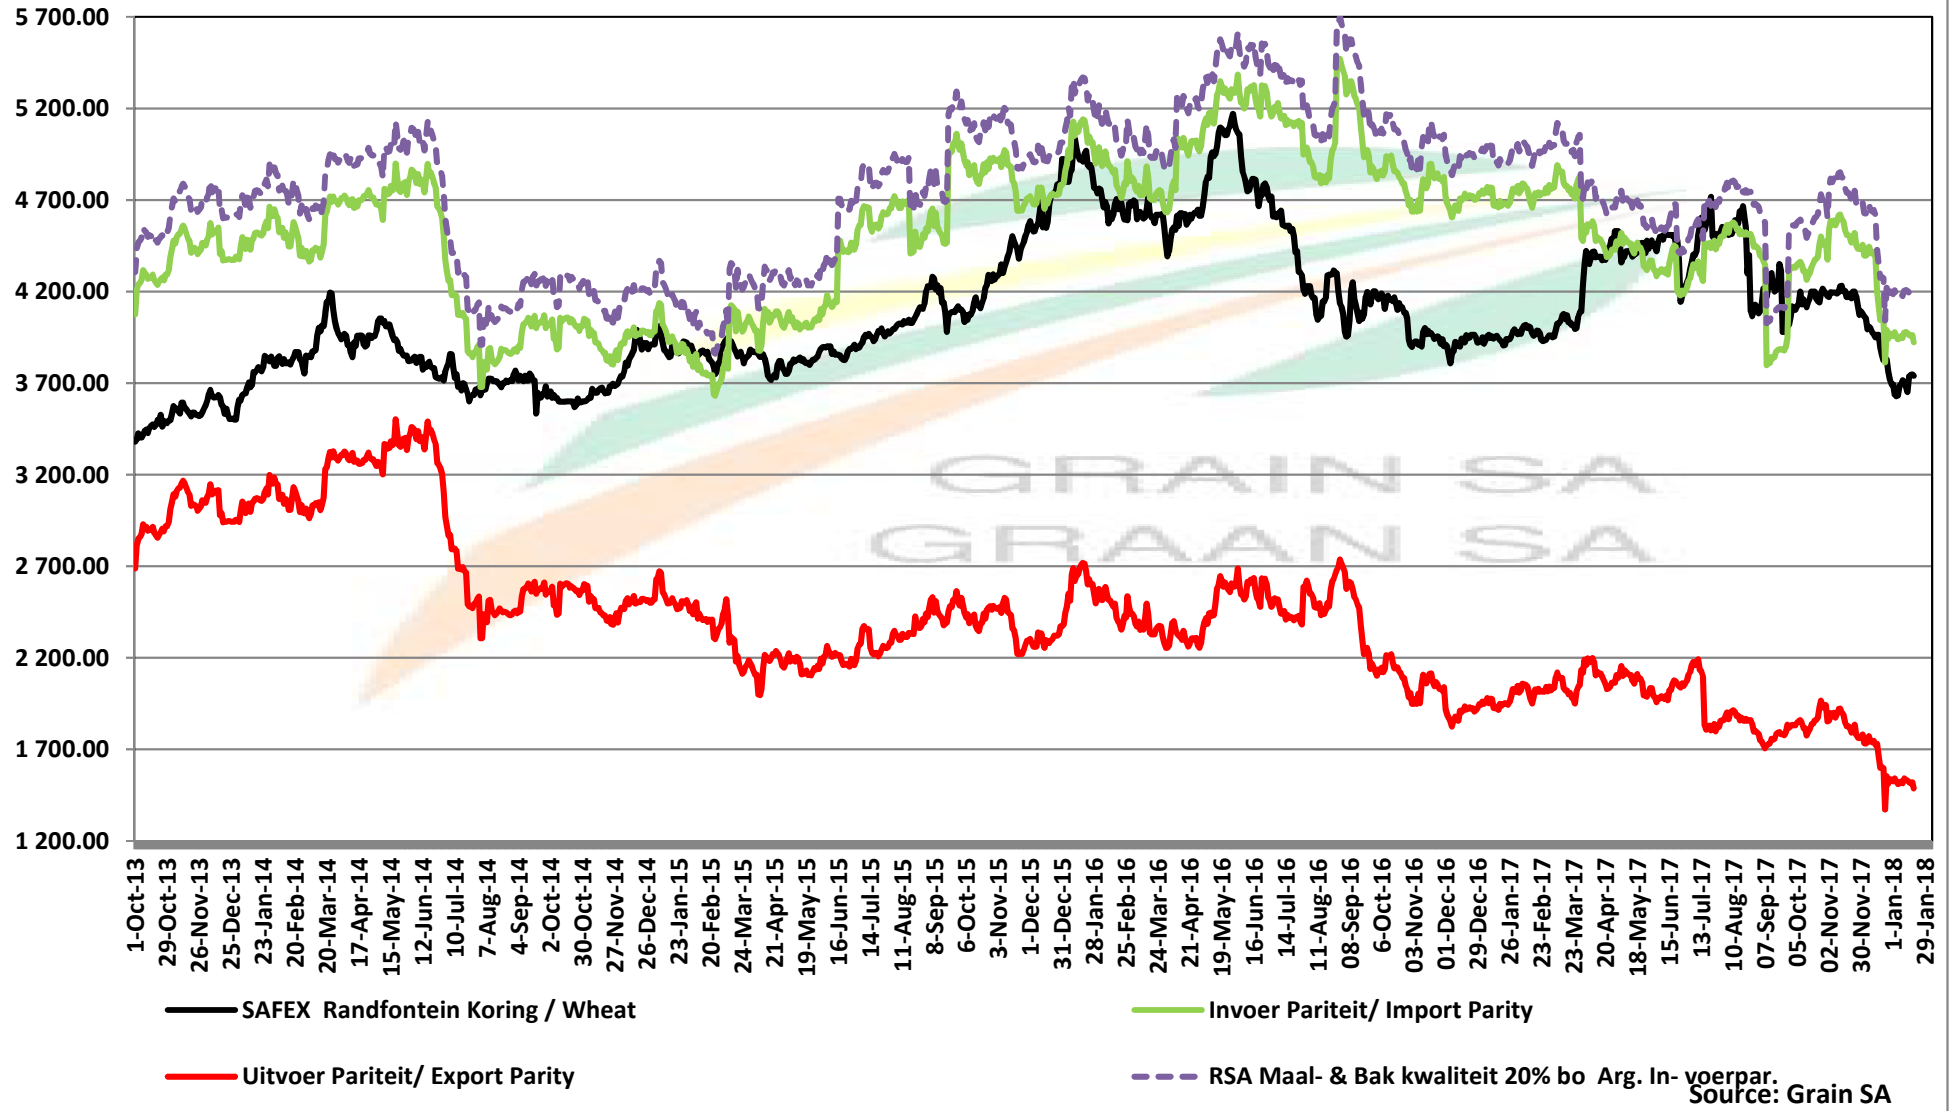

PRICES OF RSA AND ARGENTINE WHEAT DELIVERED IN RANDFONTEIN

PRYSE VAN RSA EN ARGENTYNSE KORING GELEWER IN RANDFONTEIN

Source: Grain SA

PRICES OF SOUTH AFRICAN AND USA WHEAT DELIVERED IN RANDFONTEIN

PRYSE VAN SUID AFRIKAANSE EN VSA KORING GELEWER IN RANDFONTEIN