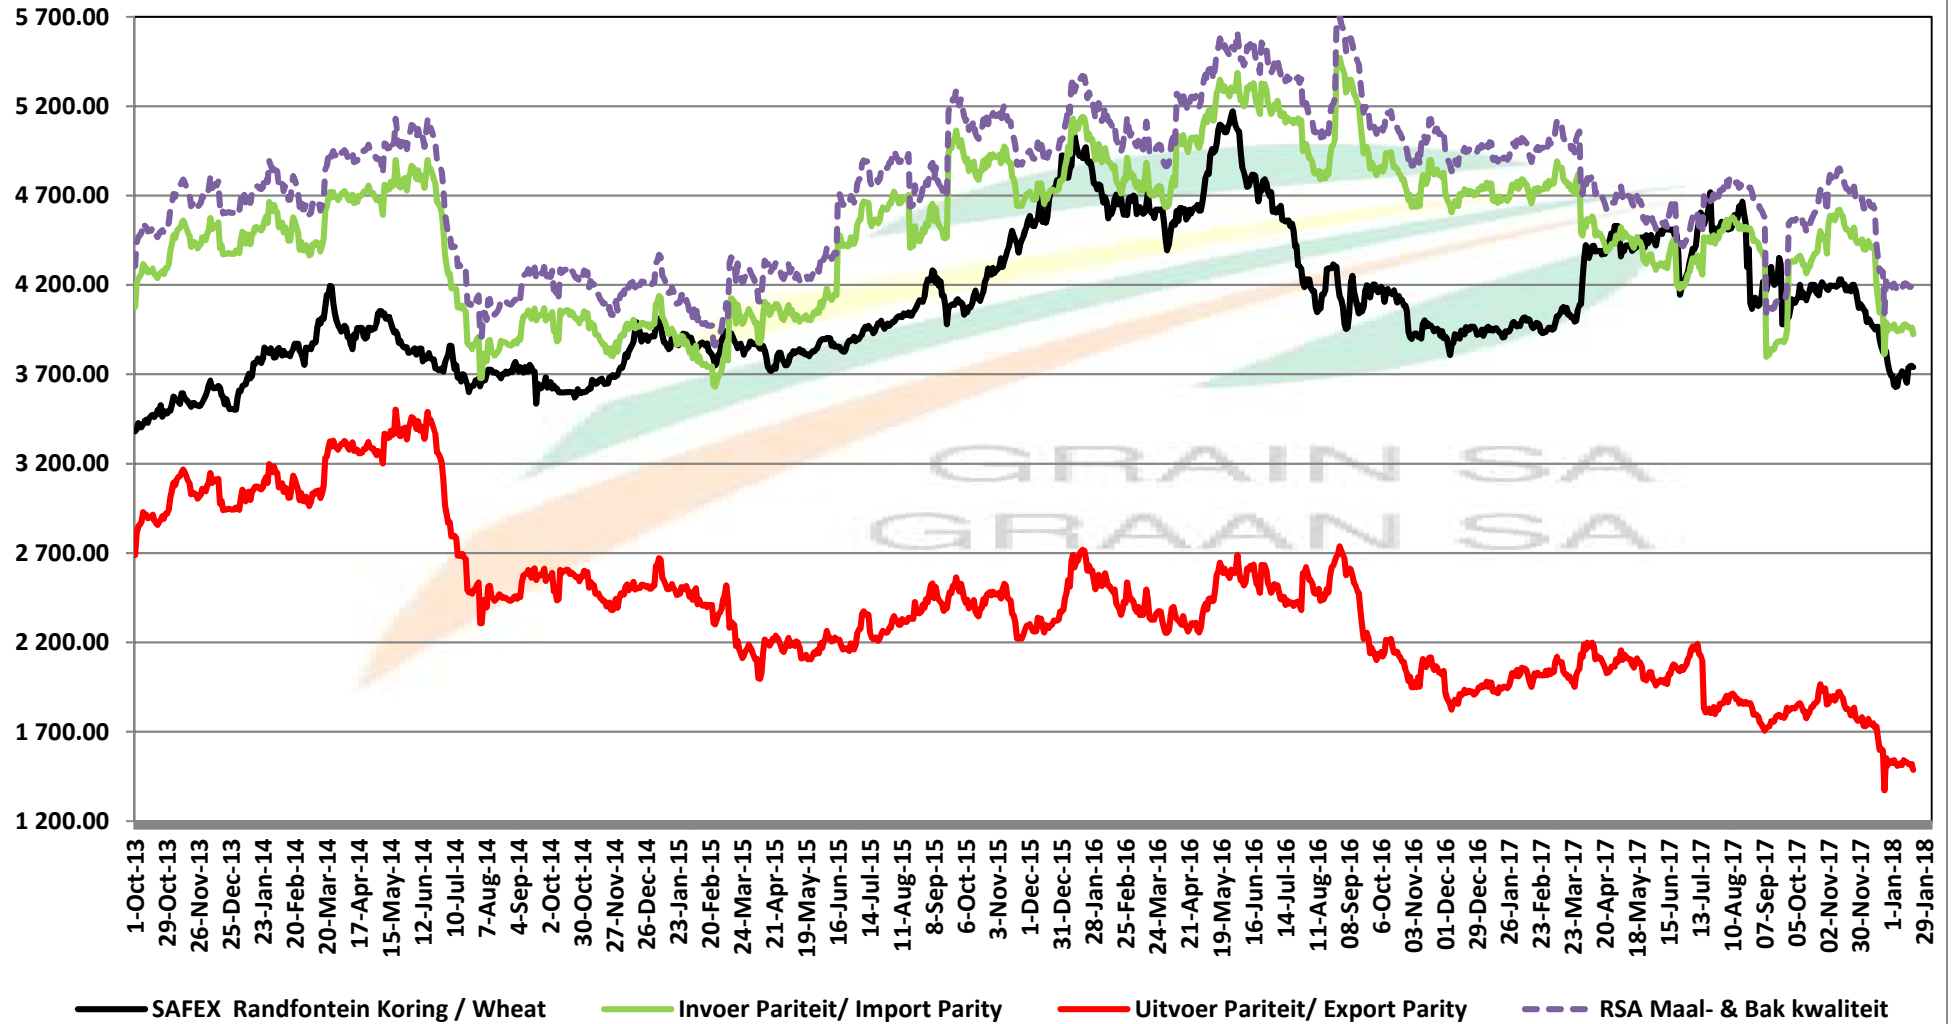

PRICES OF RSA AND ARGENTINE WHEAT DELIVERED IN RANDFONTEIN

PRYSE VAN RSA EN ARGENTYNSE KORING GELEWER IN RANDFONTEIN

Source: Grain SA

PRICES OF SOUTH AFRICAN AND USA WHEAT DELIVERED IN RANDFONTEIN

PRYSE VAN SUID AFRIKAANSE EN VSA KORING GELEWER IN RANDFONTEIN