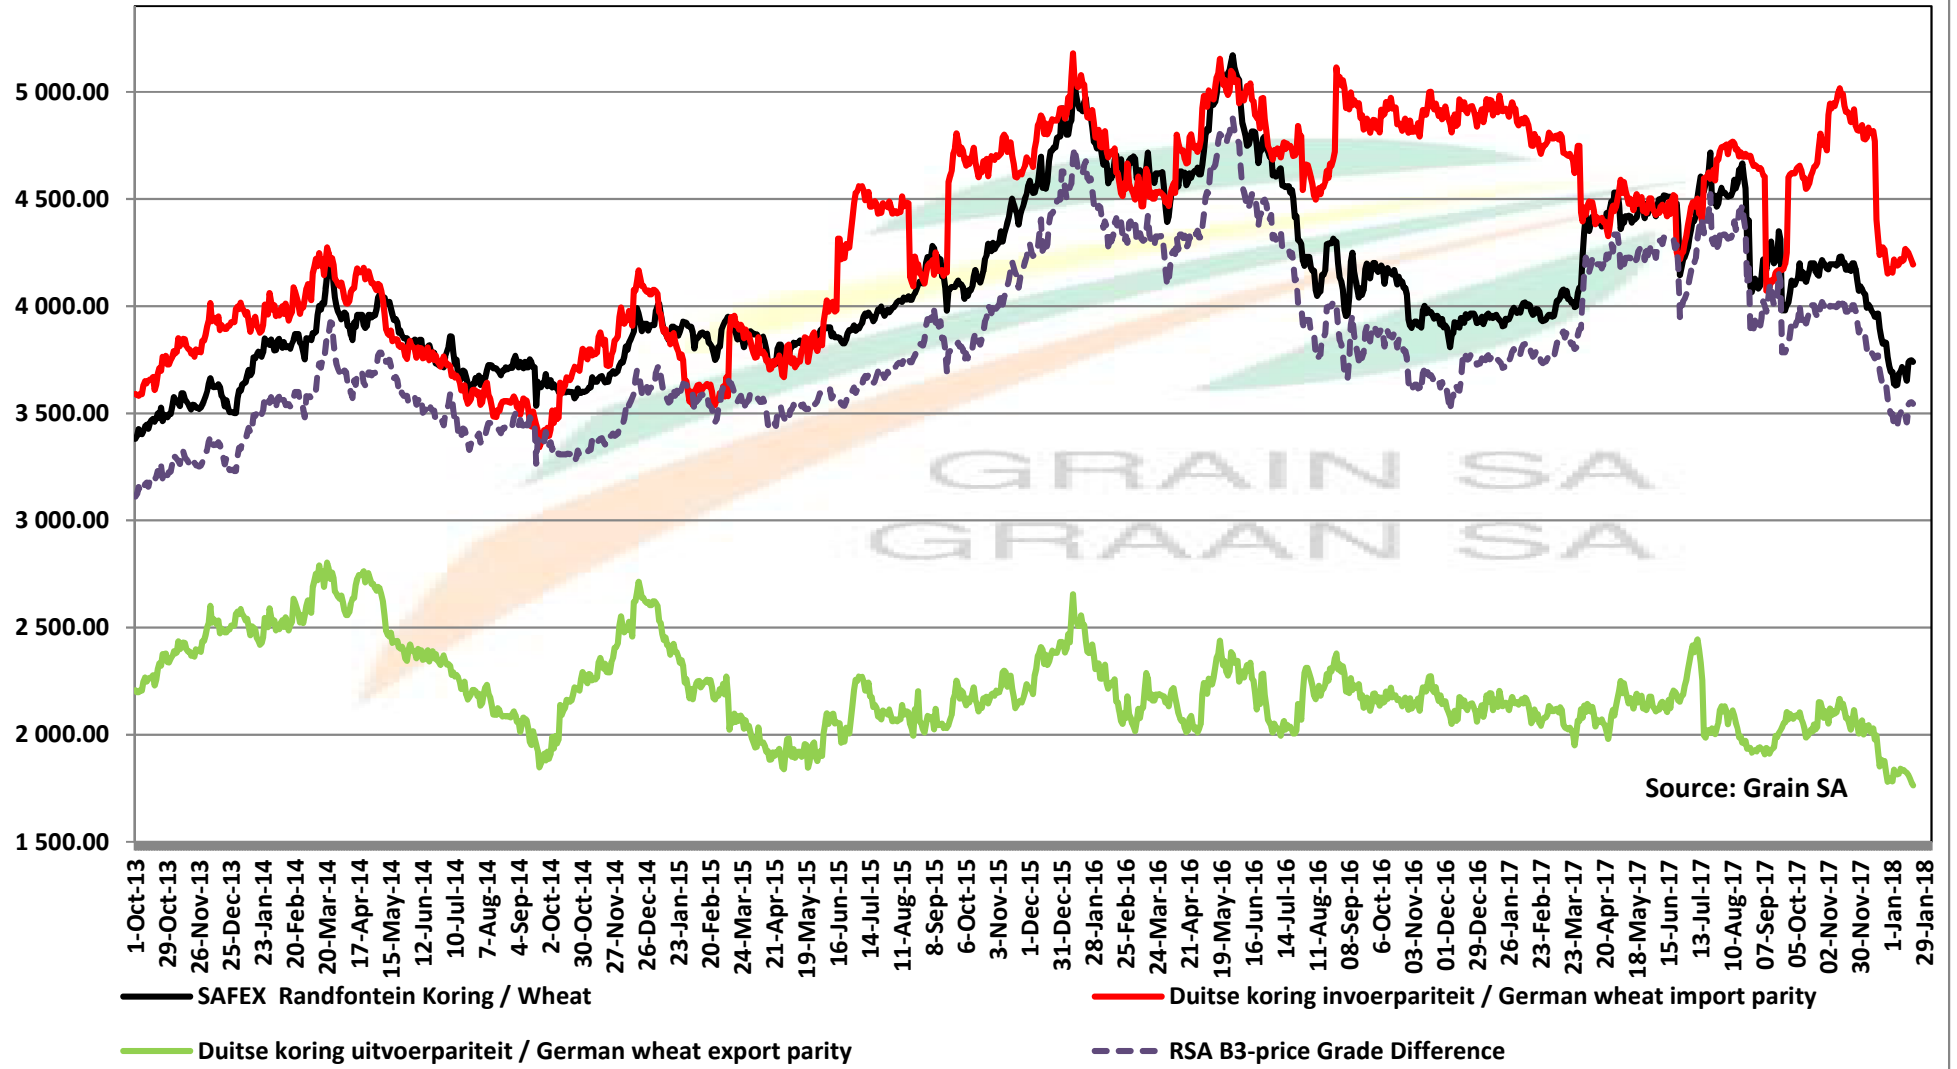

PRICES OF RSA AND GERMAN WHEAT DELIVERED IN RANDFONTEIN

PRYSE VAN RSA EN DUITSTE KORING GELEWER IN RANDFONTEIN