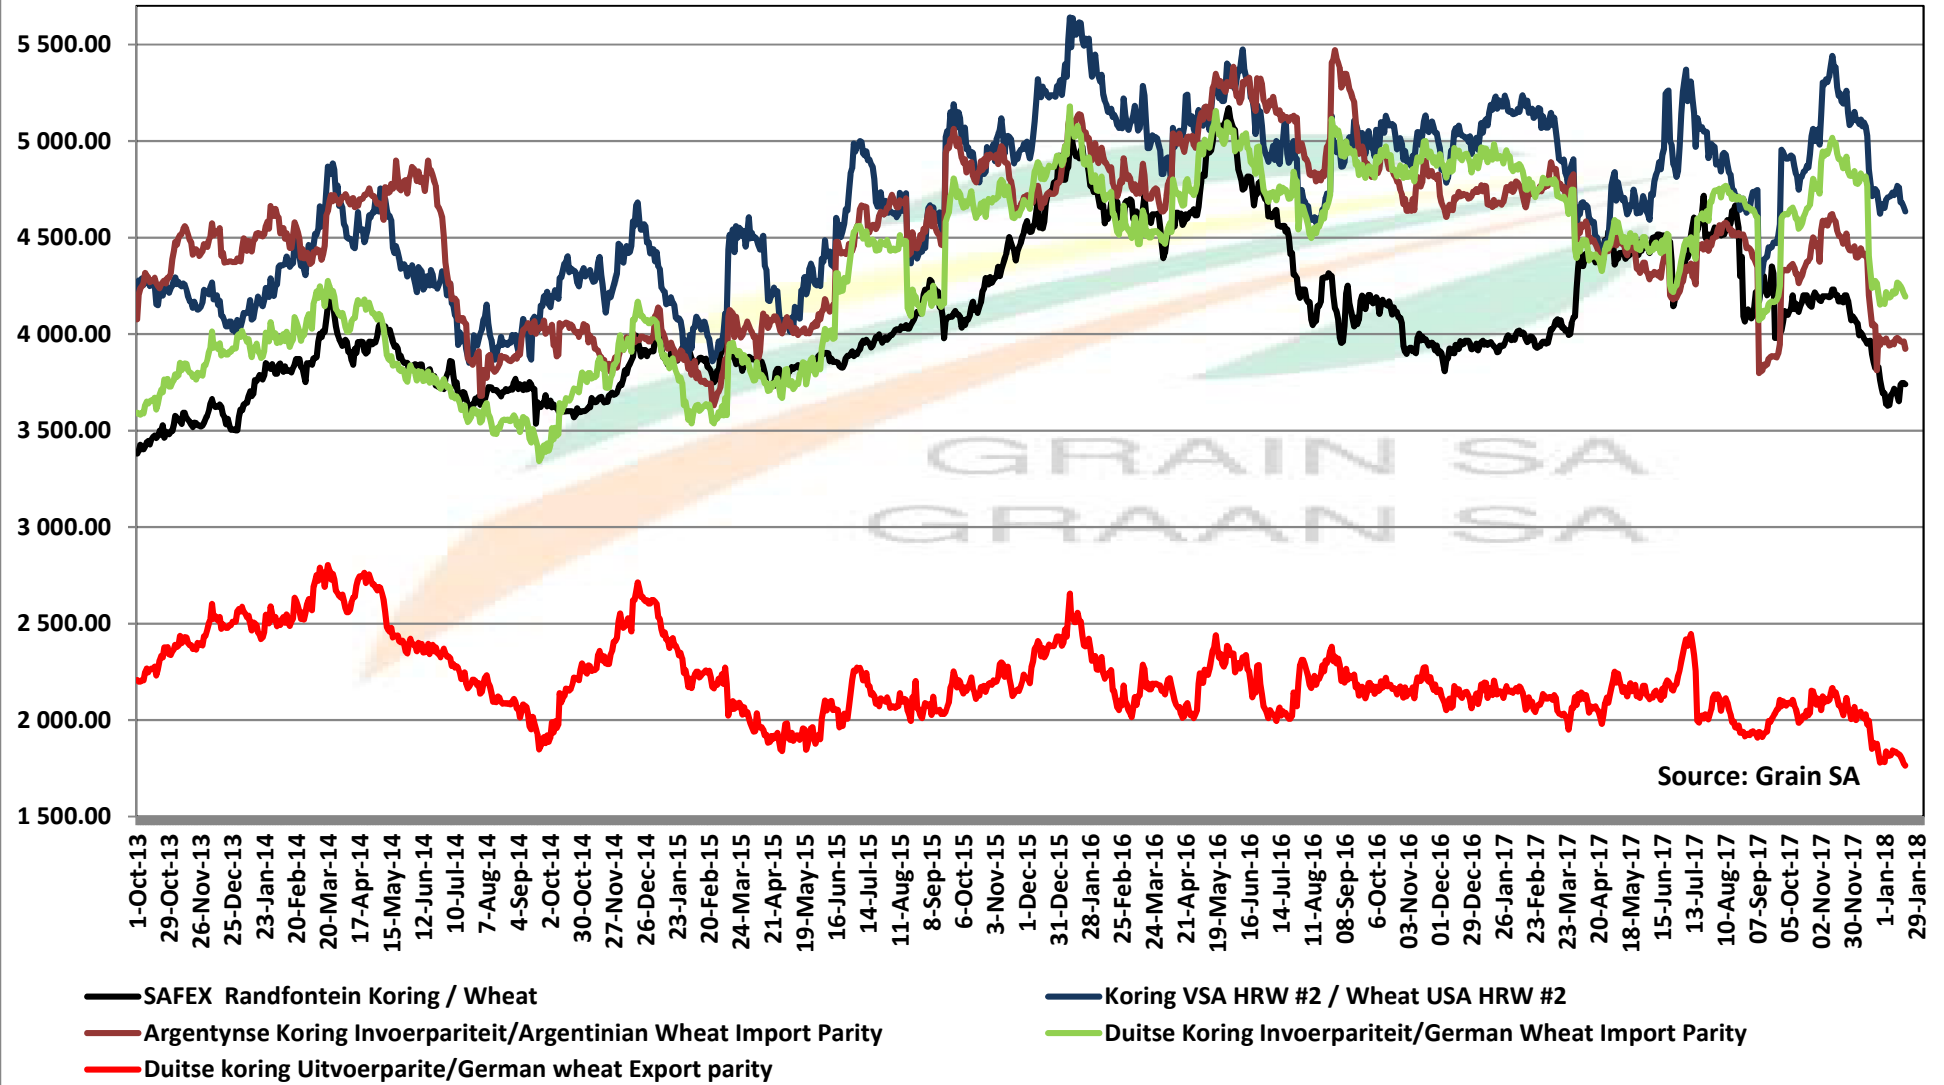

PRICES OF WHEAT DELIVERED IN RANDFONTEIN PRYSE VAN KORING GELEWER IN RANDFONTEIN