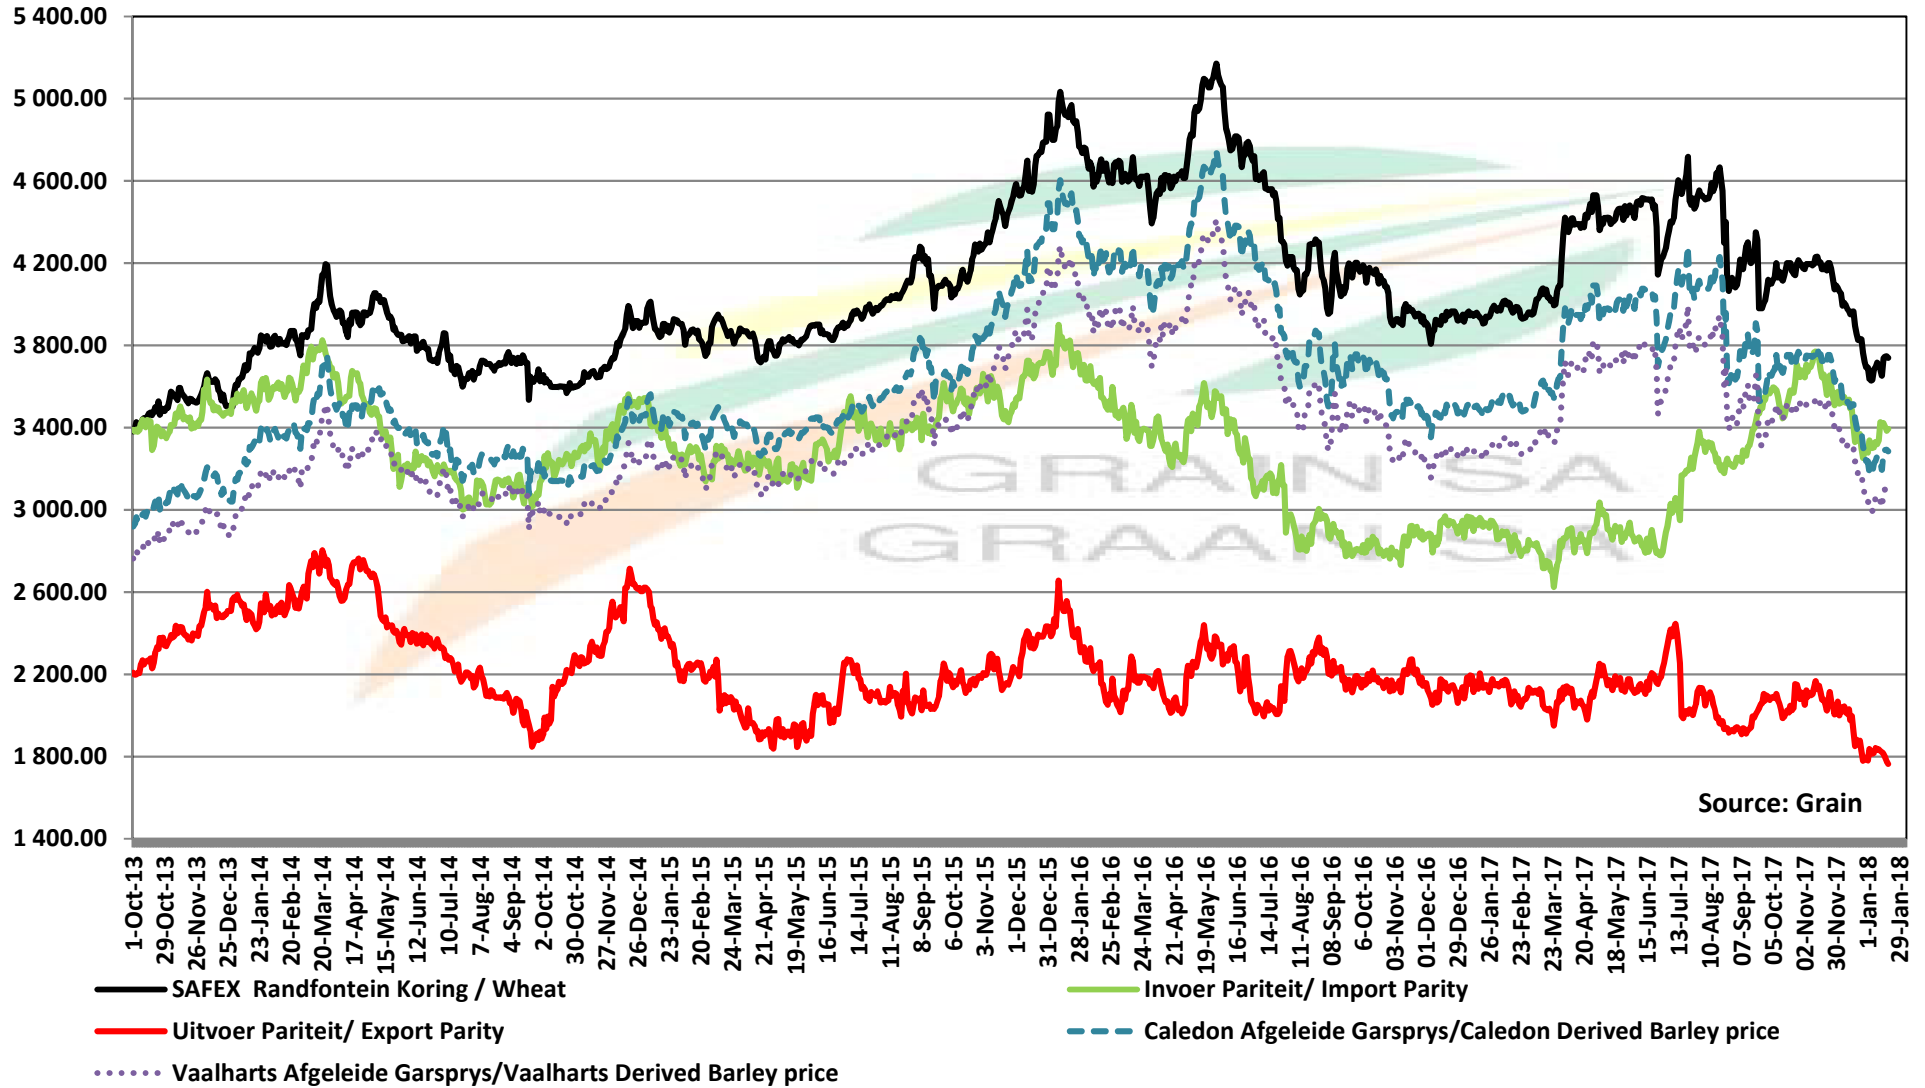

PRICES OF WHEAT DELIVERED IN RANDFONTEIN PRYSE VAN KORING GELEWER IN RANDFONTEIN

PRICES OF RSA AND GERMAN WHEAT DELIVERED IN RANDFONTEIN

PRYSE VAN RSA EN DUITSTE KORING GELEWER IN RANDFONTEIN

PRICES OF WHEAT DELIVERED IN DURBAN HARBOUR PRYSE VAN KORING VIR LEWERING IN DURBAN HAWE

PRICES OF BARLEY DELIVERED IN RANDFONTEIN

PRYSE VAN GARS GELEWER IN RANDFONTEIN

IMPORT PARITY OF USA HRW AND FRANCE FEED BARLEY

INVOERPARITEIT VAN VSA HRW KORING EN FRANSE VOERGARS