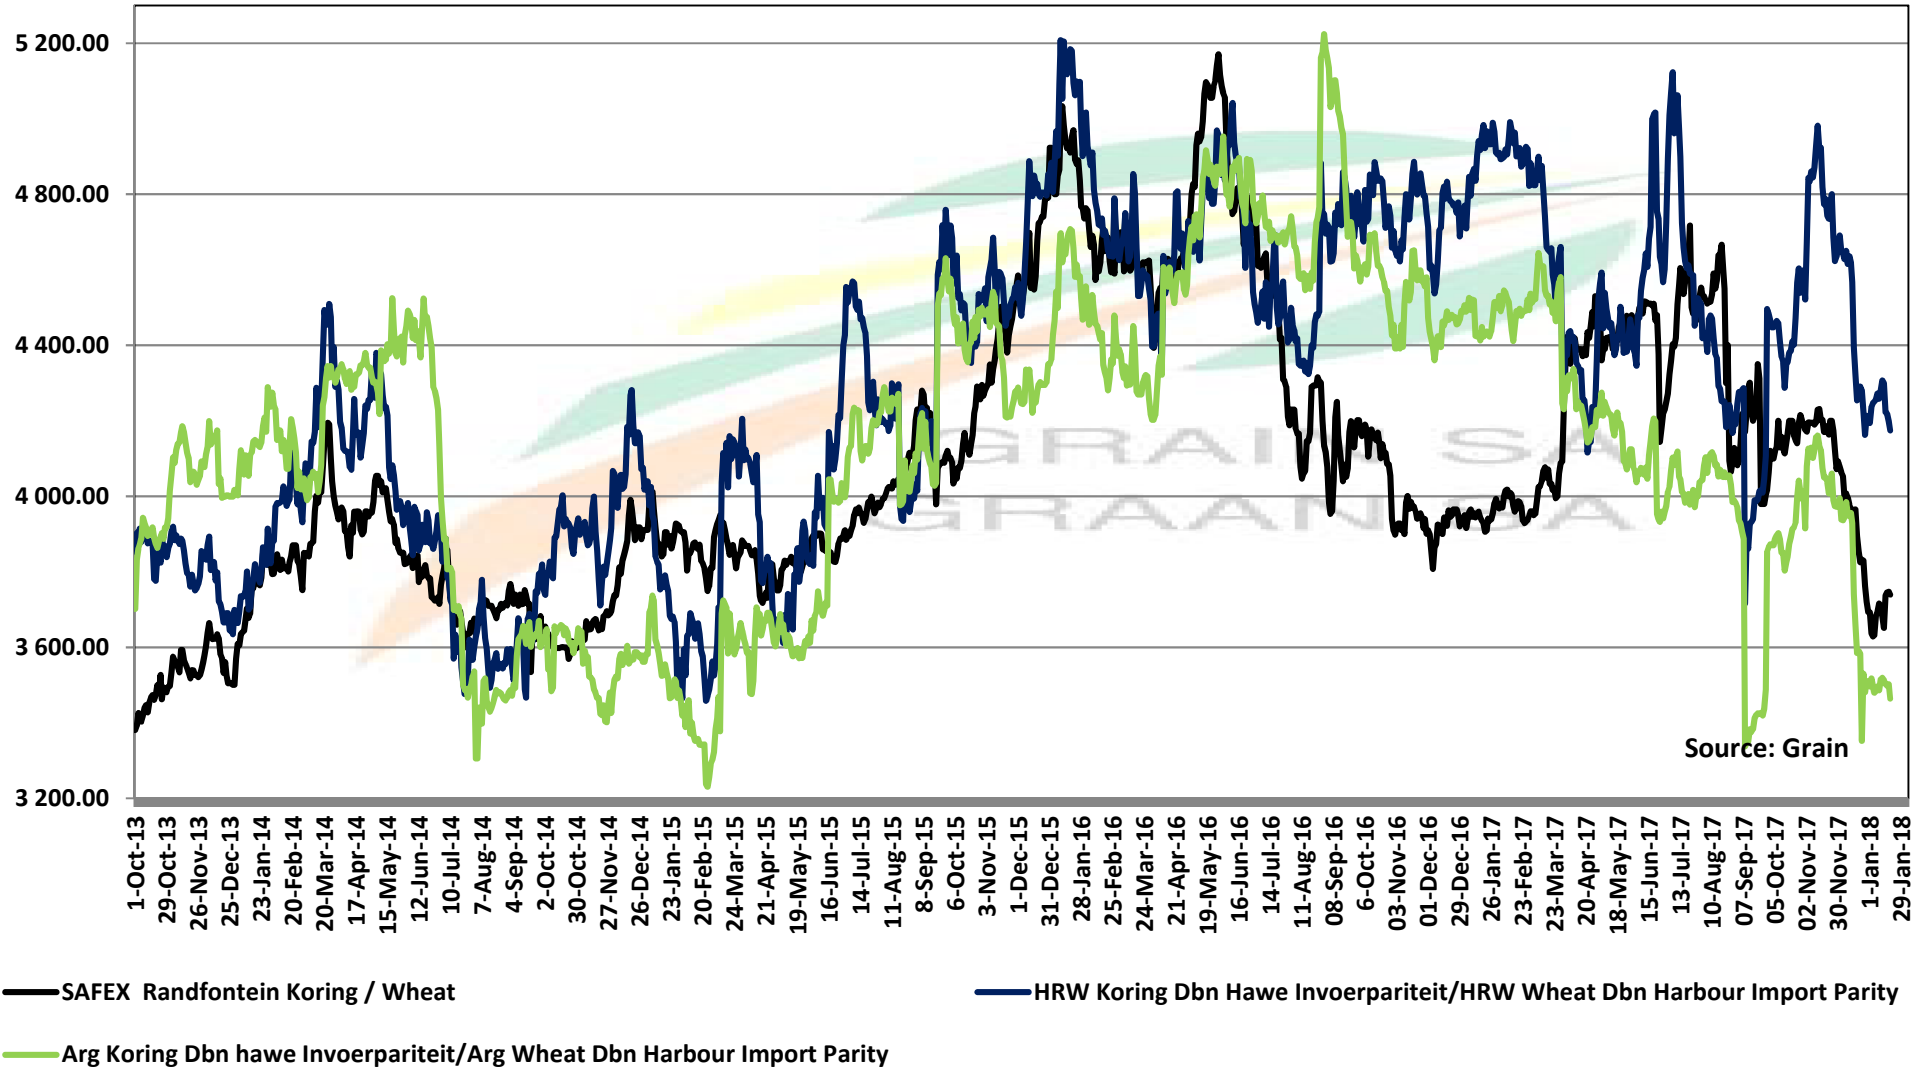

PRICES OF WHEAT DELIVERED IN RANDFONTEIN PRYSE VAN KORING GELEWER IN RANDFONTEIN

PRICES OF RSA AND GERMAN WHEAT DELIVERED IN RANDFONTEIN

PRYSE VAN RSA EN DUITSTE KORING GELEWER IN RANDFONTEIN

PRICES OF WHEAT DELIVERED IN DURBAN HARBOUR PRYSE VAN KORING VIR LEWERING IN DURBAN HAWE