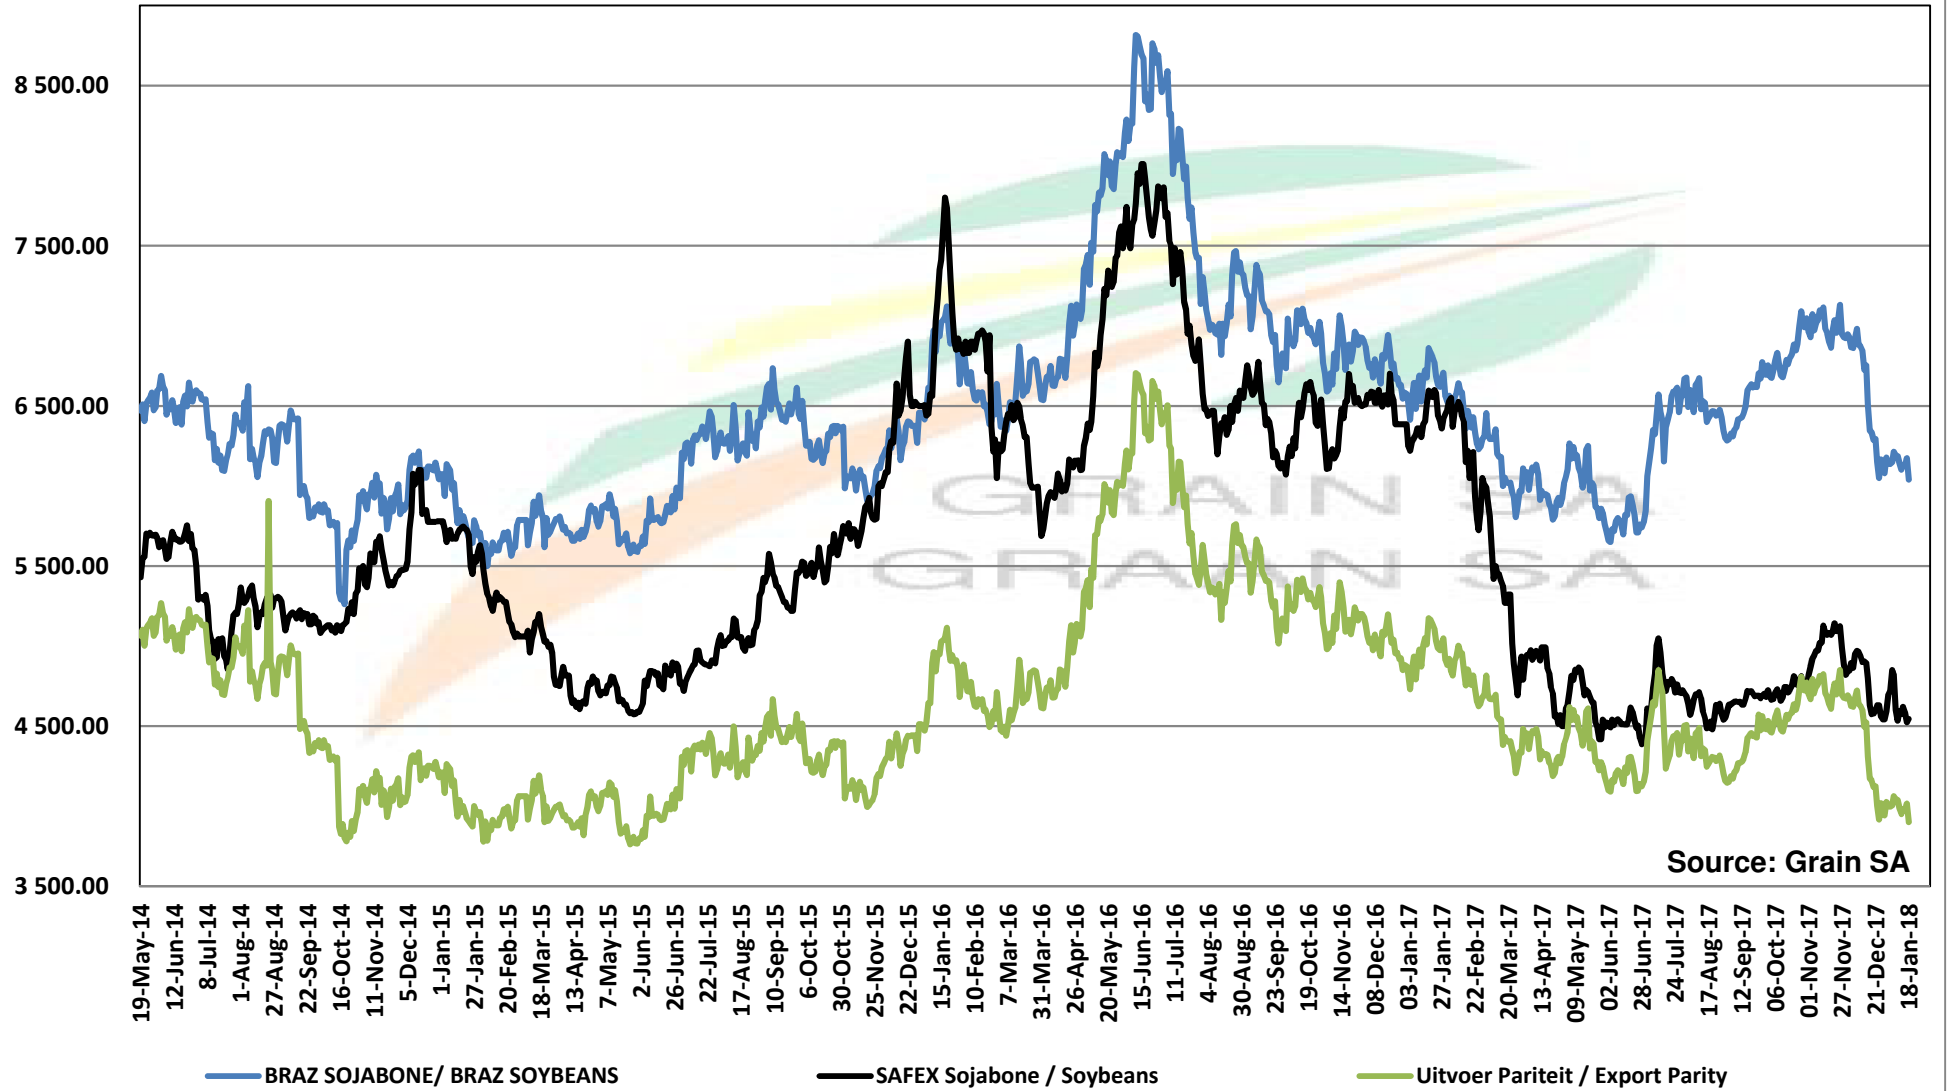

PRICES OF BRAZILIAN SOYBEAN DELIVERED IN RANDFONTEIN PRYSE VAN BRASILIAANSE SOJABONE GELEWER IN RANDFONTEIN