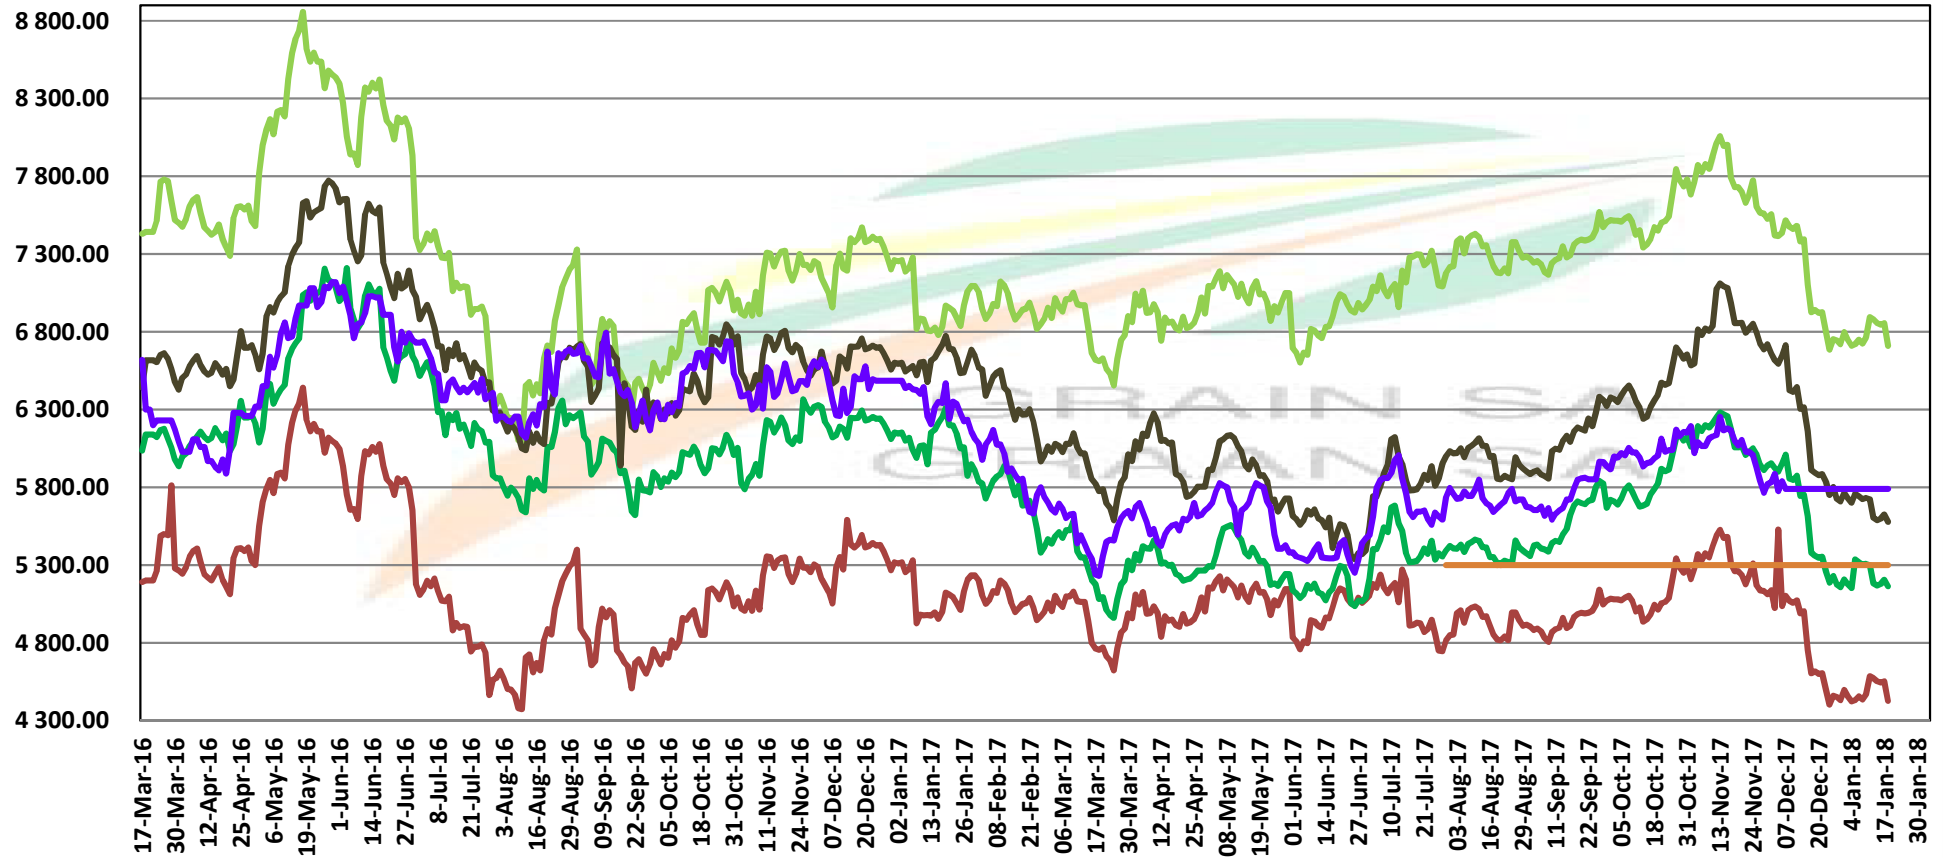

Prices of Canola in the South Cape (Swellendam) Canolapryse in die Suid-Kaap (Swellendam)

Source: Grain SA

— Import Par - S/Cape

— Export Parity - S/Cape

— GSA Derived Canola Price - S/Cape (Milldoor)

— GSA Derived Rapeseed Price - S/Cape (Milldoor)

— Canola Milldoor Price SOILL

— SOIL Final Producer Price SOIL