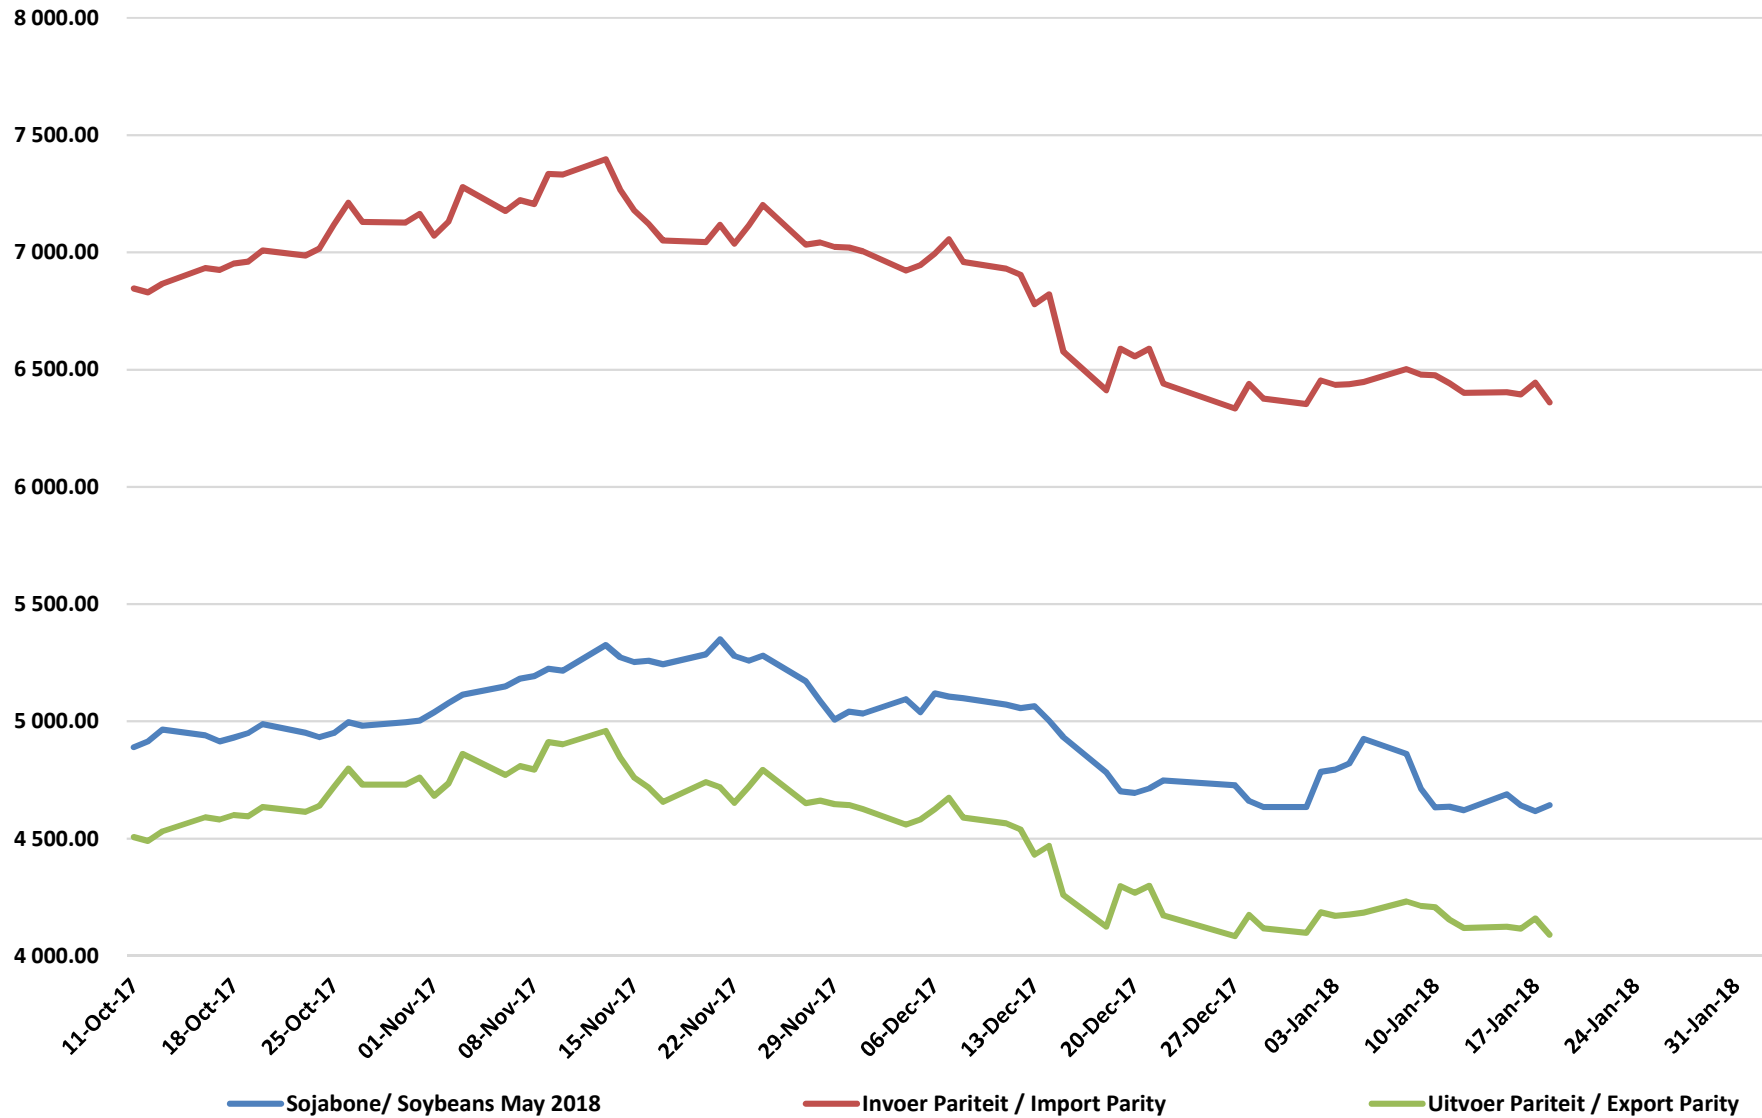

# PRICES OF DERIVED SOYBEAN DELIVERED IN RANDFONTEIN PRYSE VAN AFGELEIDE SOJABONE GELEWER IN RANDFONTEIN

Source: Grain SA

**PRICES OF SOYBEAN SEED DELIVERED IN RANDFONTEIN May 2018**  
**PRYSE VAN SOJABOONSAAD GELEWER IN RANDFONTEIN Mei 2018**