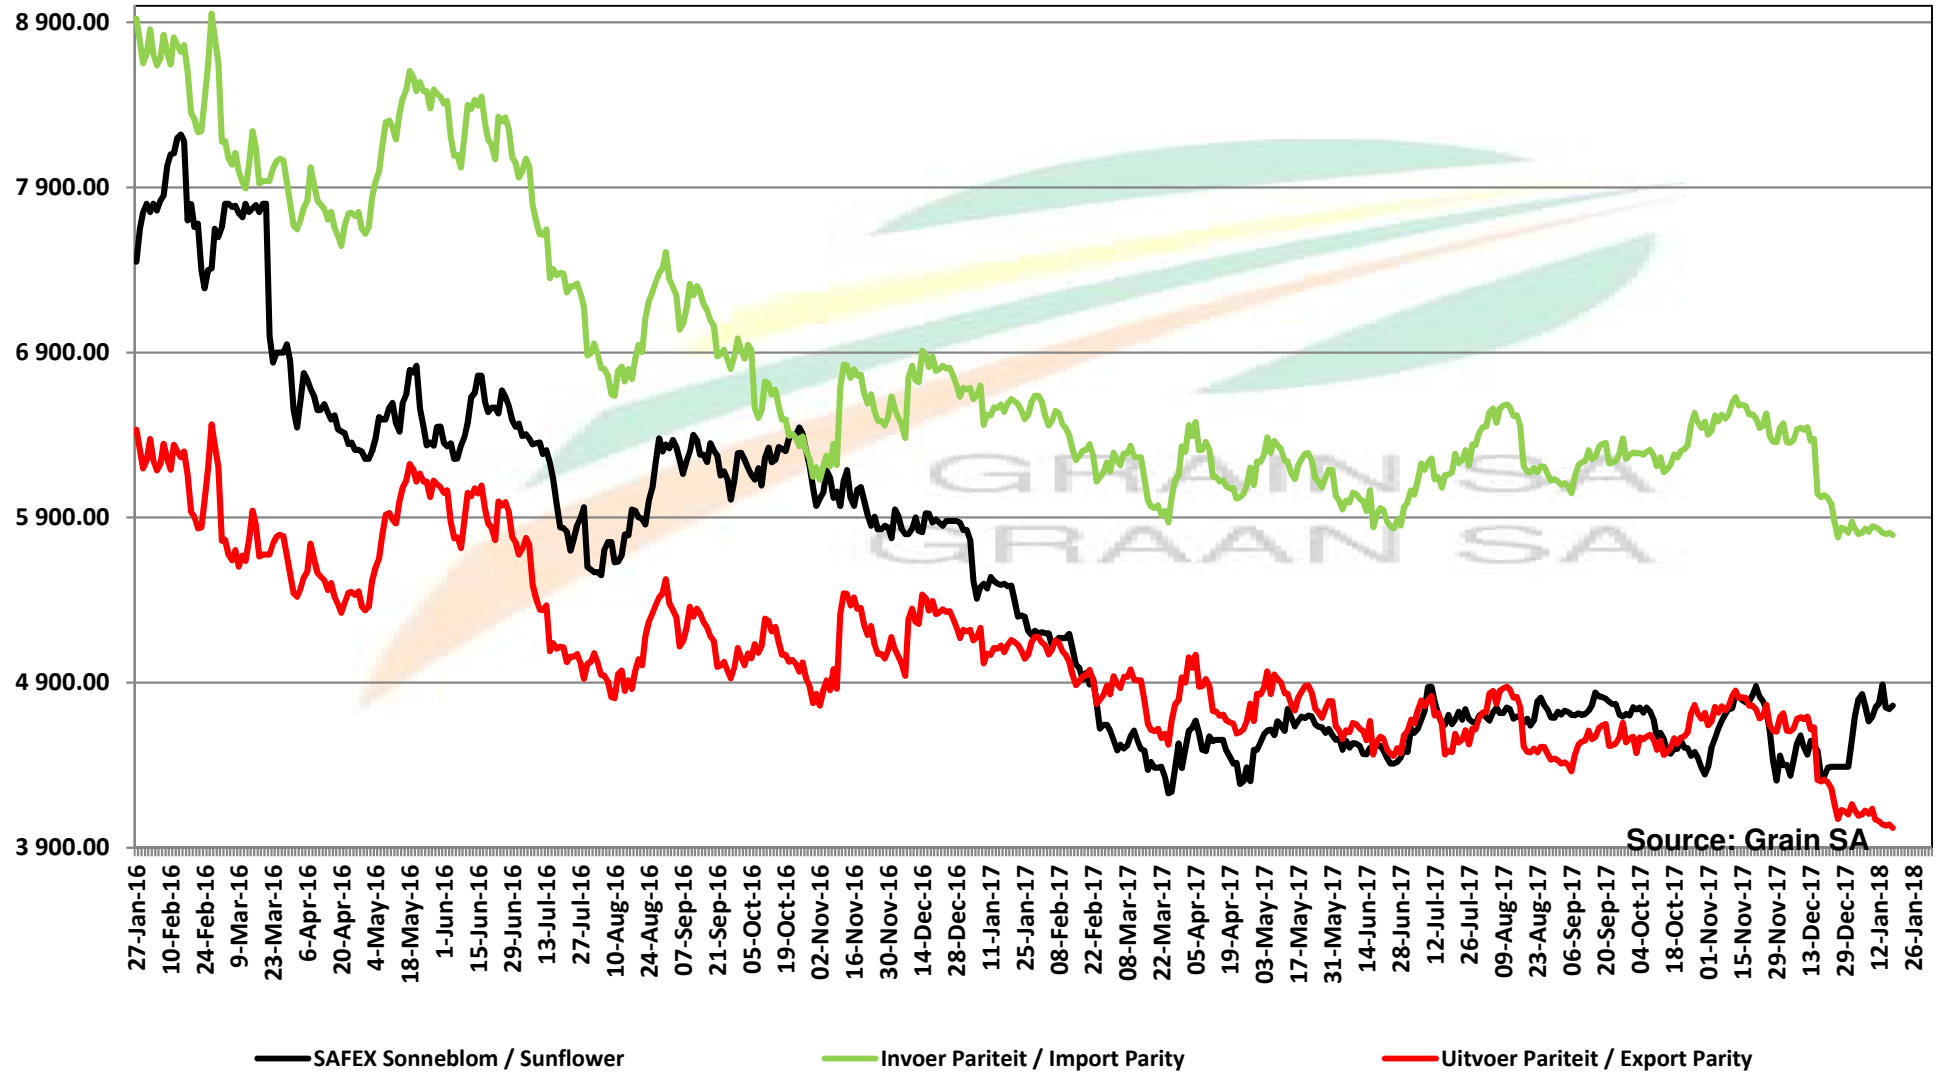

PRICES OF EU SUNFLOWER SEED DELIVERED IN RANDFONTEIN PRYSE VAN EU SONNEBLMSAAD GELEWER IN RANDFONTEIN

Source: Grain SA