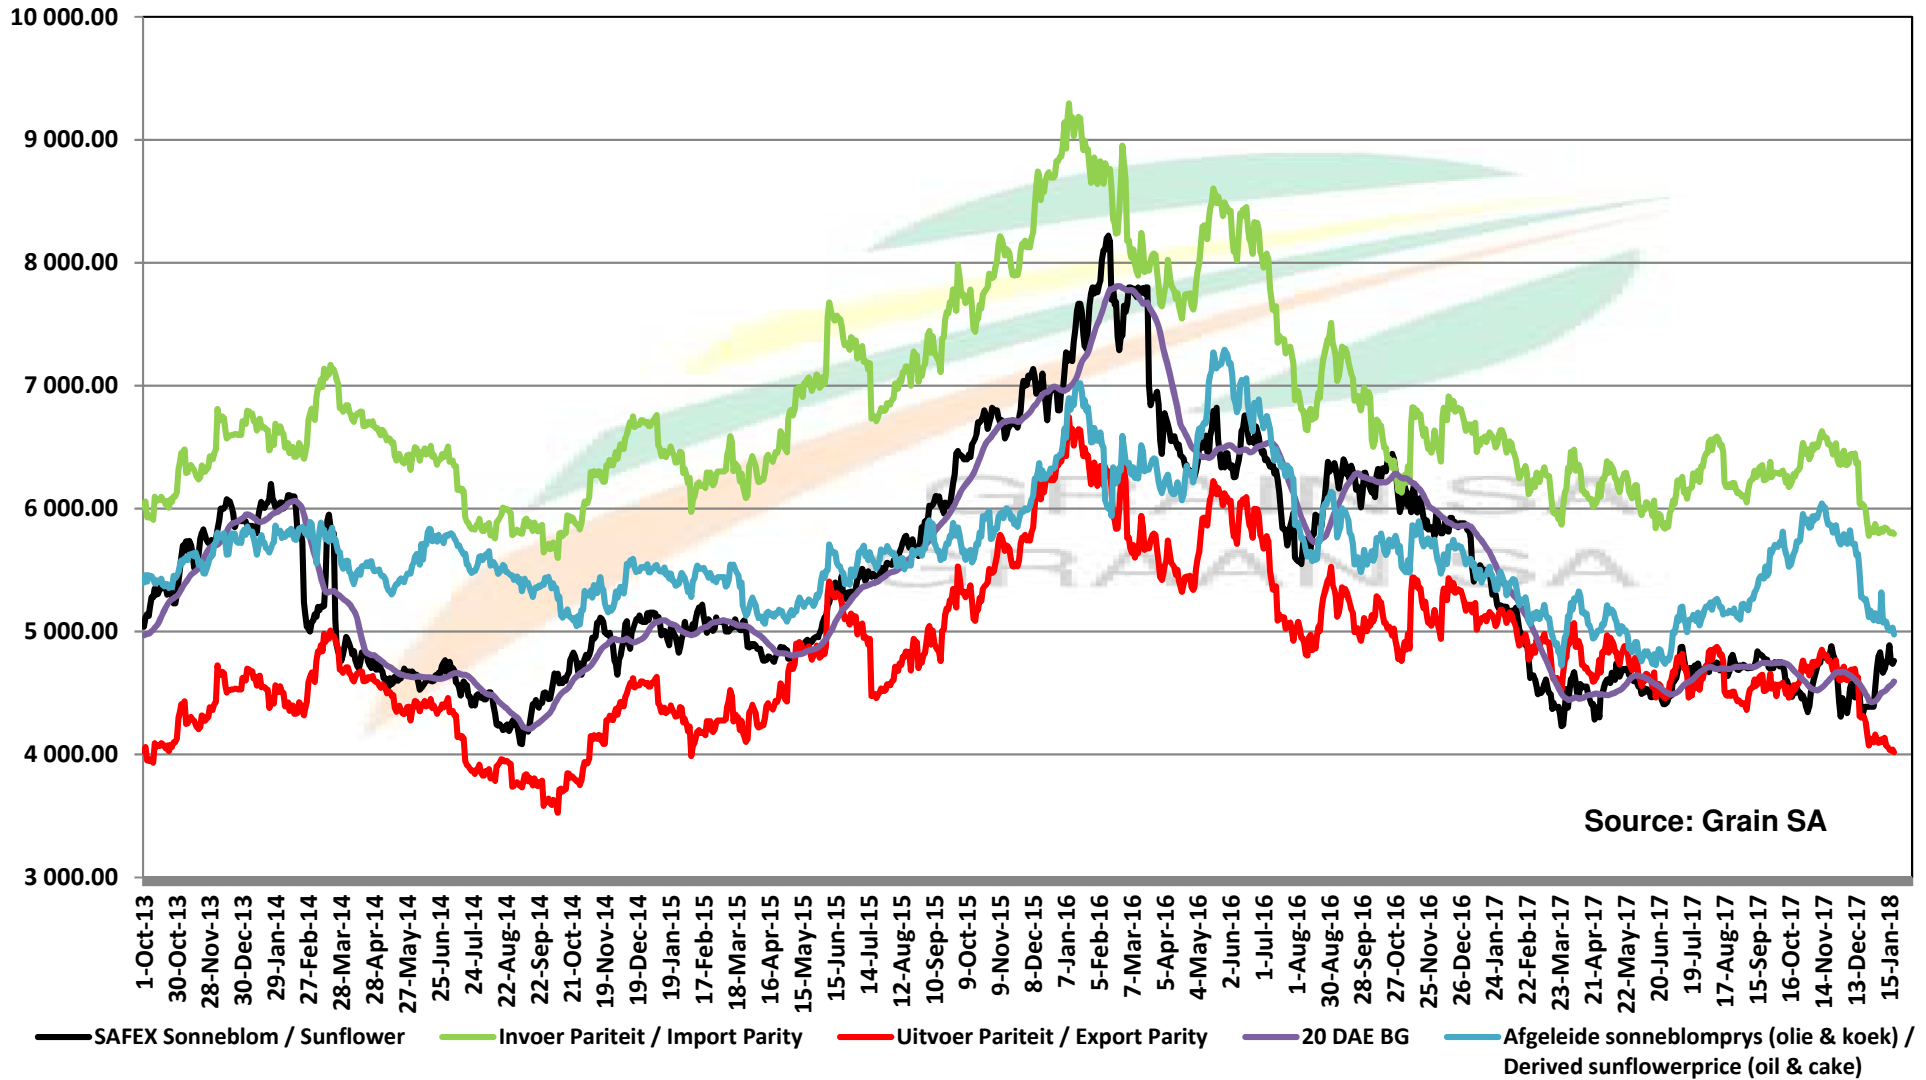

# PRICES OF EU SUNFLOWER SEED DELIVERED IN RANDFONTEIN PRYSE VAN EU SONNEBLOMSAAD GELEWER IN RANDFONTEIN

Source: Grain SA

# PRICES OF EU SUNFLOWER SEED DELIVERED IN RANDFONTEIN PRYSE VAN EU SONNEBLMSAAD GELEWER IN RANDFONTEIN

Source: Grain SA