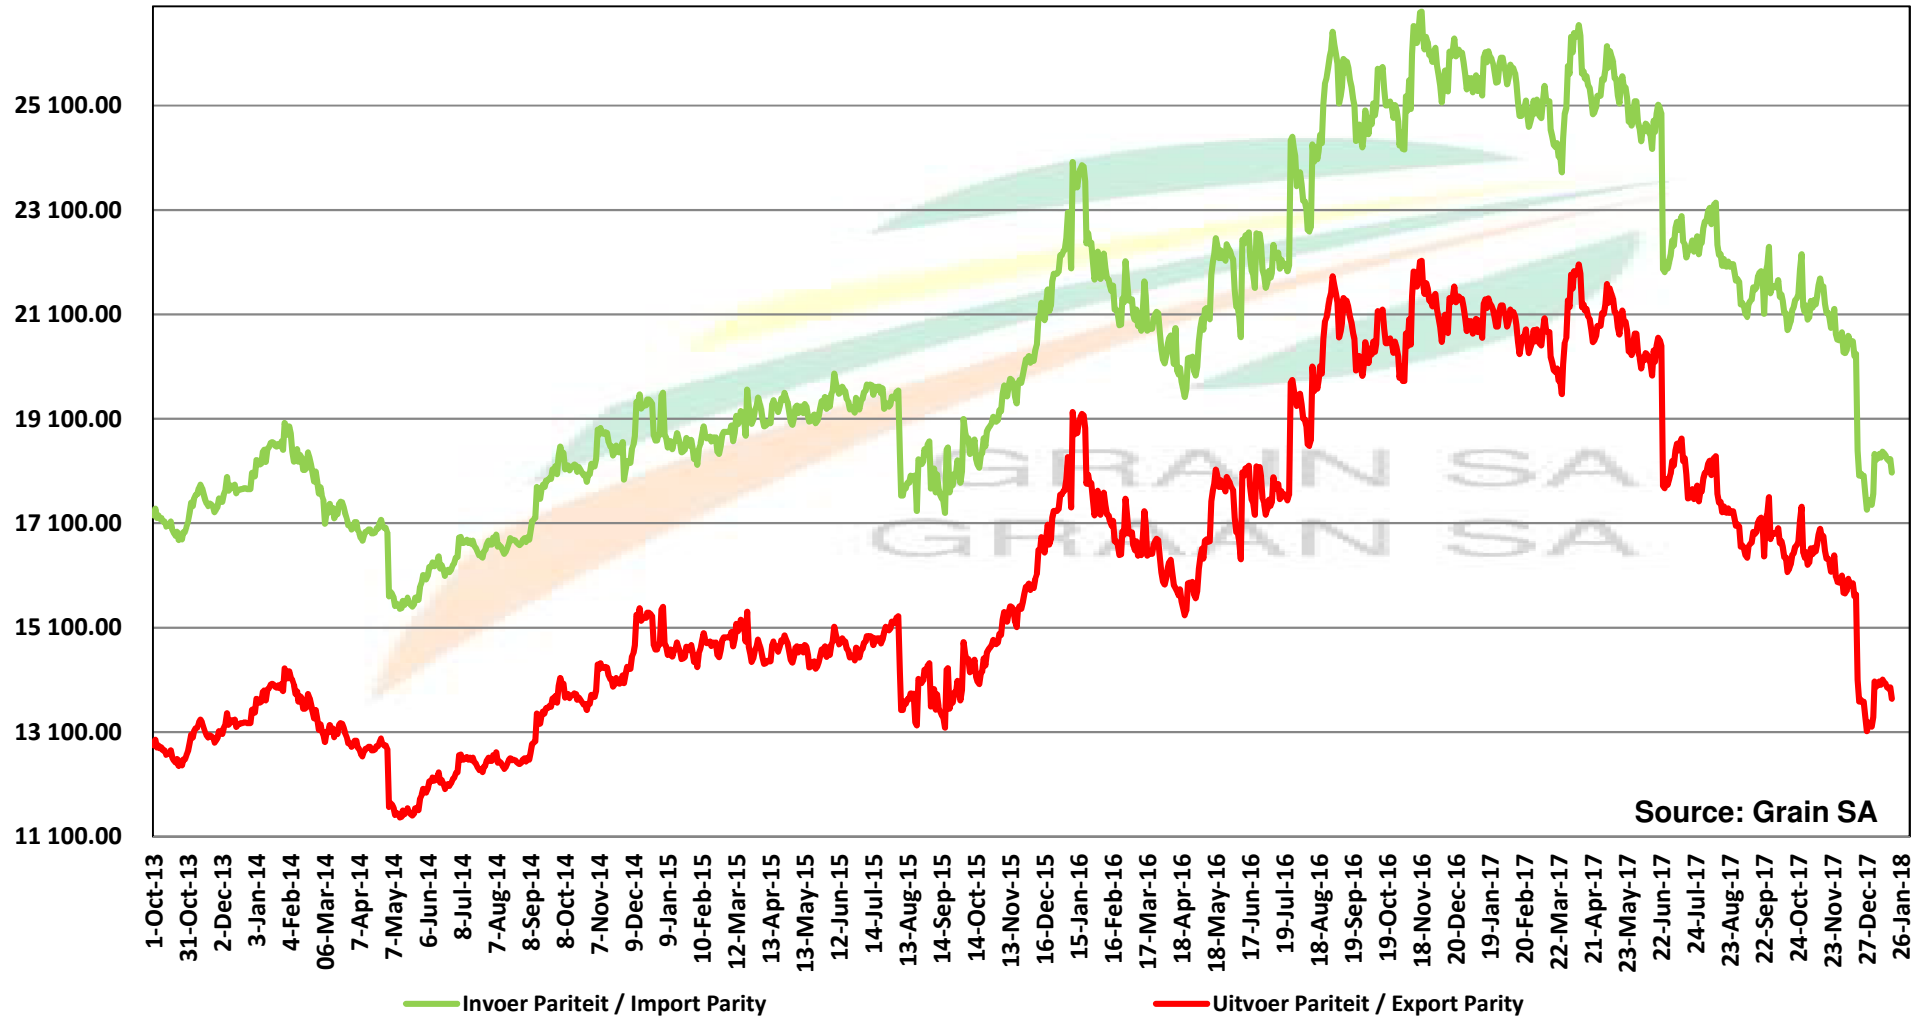

PRICES OF PROCESSED AND GRADED USA CHOICE GRADE GROUNDNUTS (40/50) (RANDFONTEIN)
PRYSE VAN UITGEDOP EN GESORTEERDE VSA KEURGRAAD GRONDBONE MET 'N PITGROOTTE VAN
40/50 pitgrootte (RANDFONTEIN)