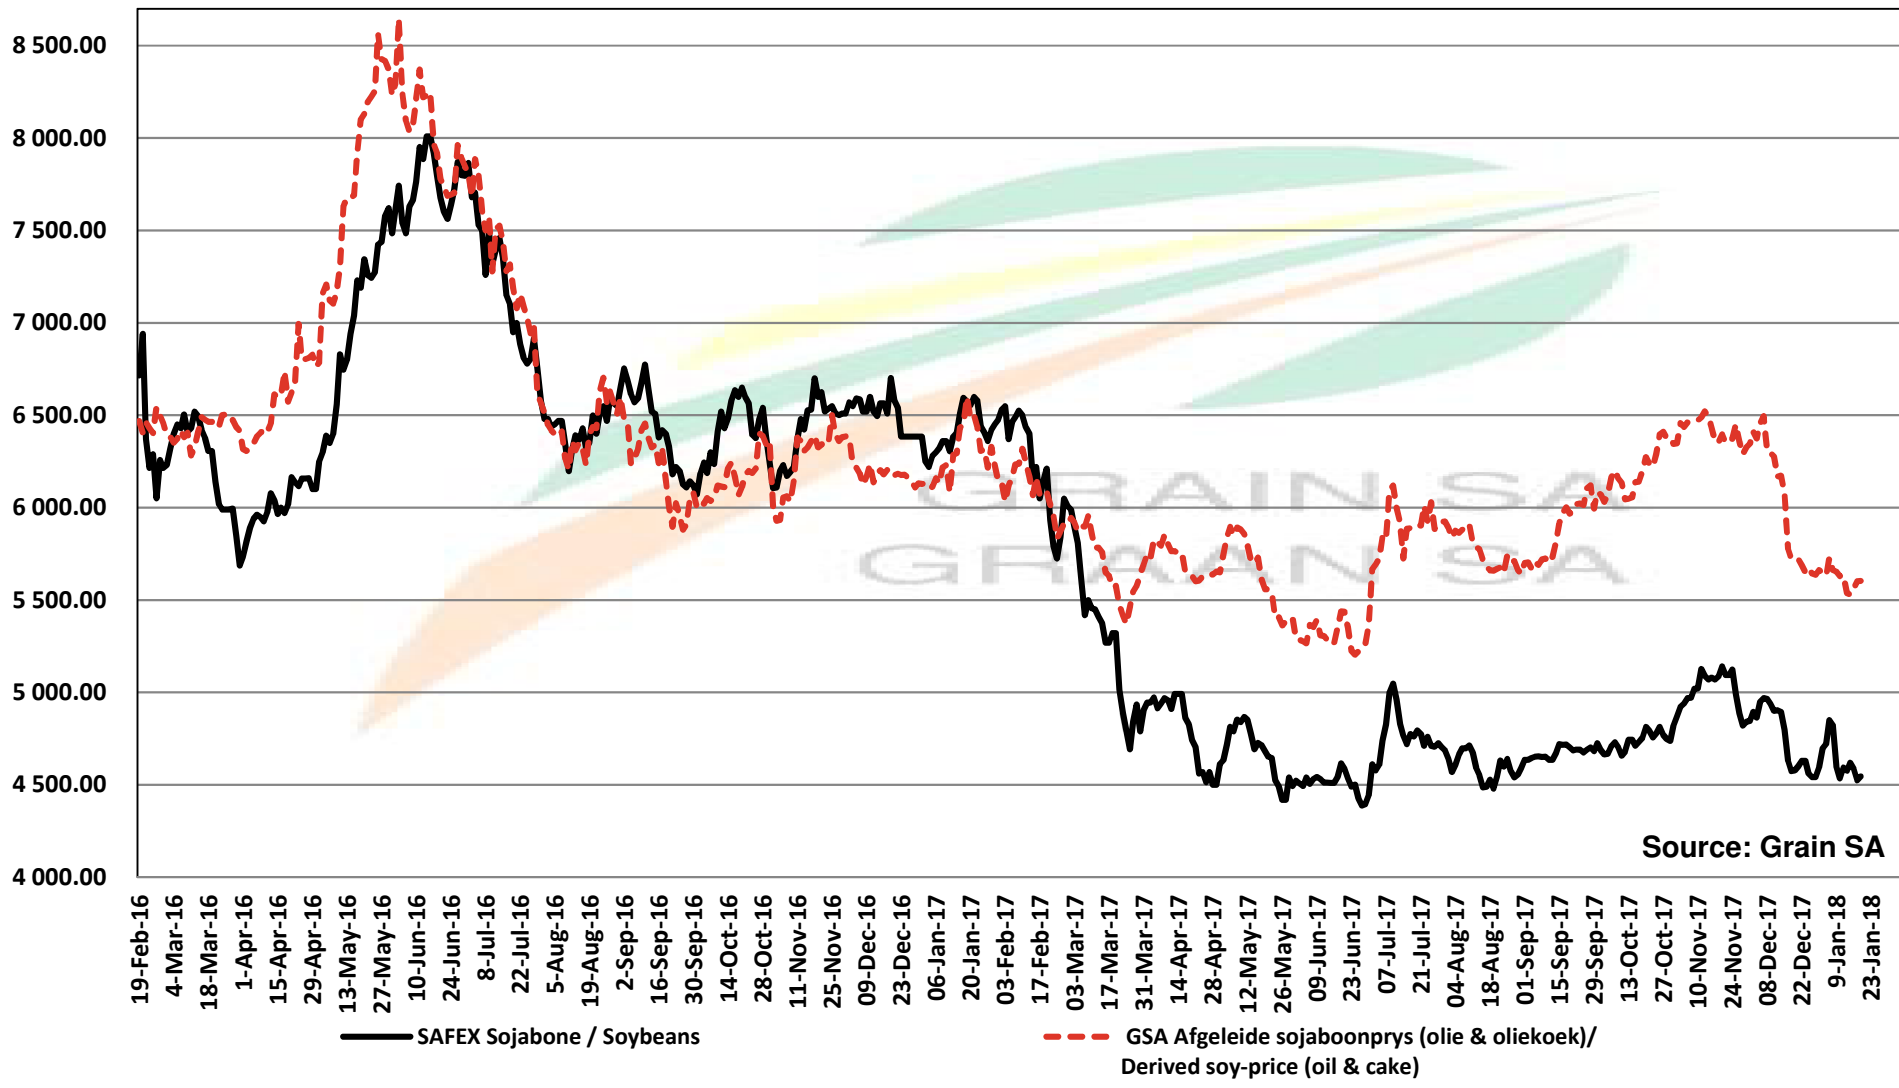

PRICES OF DERIVED SOYBEAN DELIVERED IN RANDFONTEIN PRYSE VAN AFGELEIDE SOJABONE GELEWER IN RANDFONTEIN

Source: Grain SA