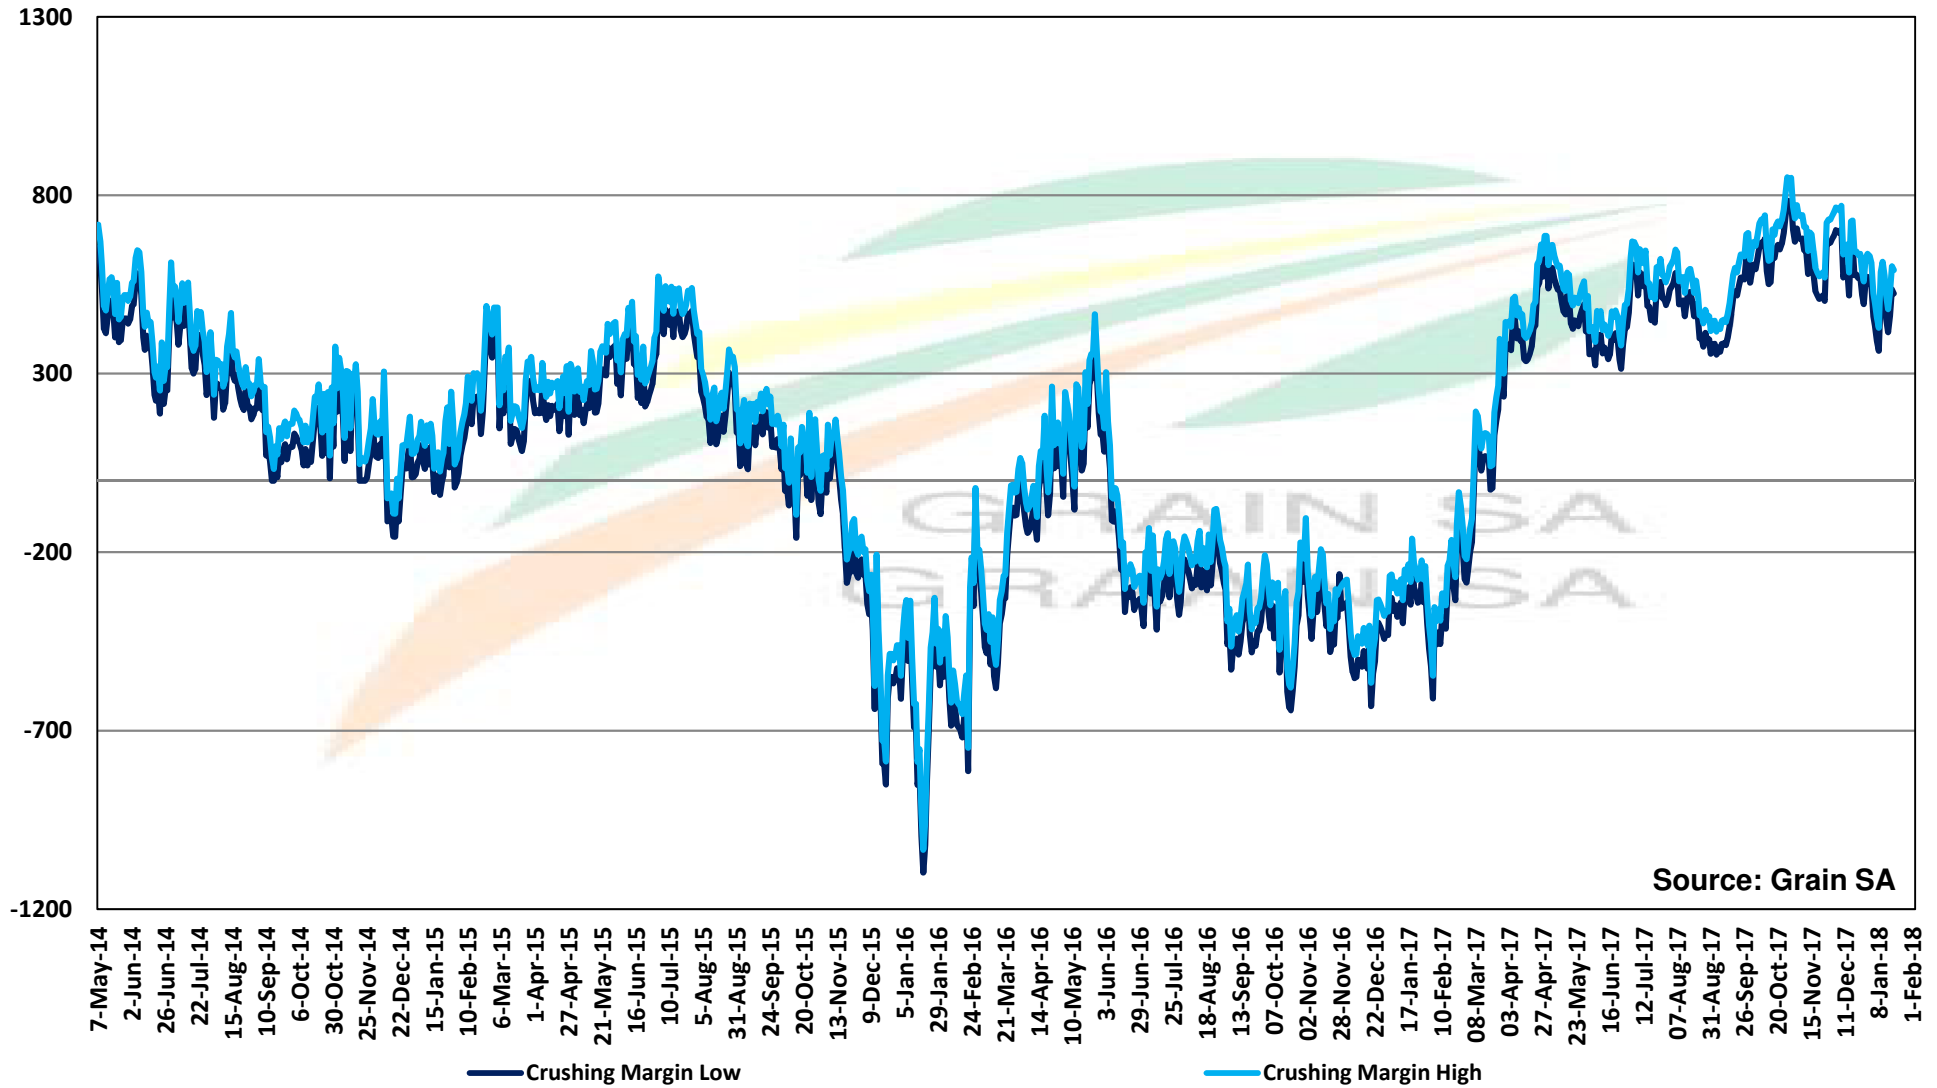

# PRICES OF DERIVED SOYBEAN DELIVERED IN RANDFONTEIN PRYSE VAN AFGELEIDE SOJABONE GELEWER IN RANDFONTEIN

Source: Grain SA

**PRICES OF SOYBEAN SEED DELIVERED IN RANDFONTEIN May 2018**  
**PRYSE VAN SOJABOONSAAD GELEWER IN RANDFONTEIN Mei 2018**

# PRICES OF SOYBEAN CRUSHING MARGIN PRYSE VAN SOJABOON PERSMARGE