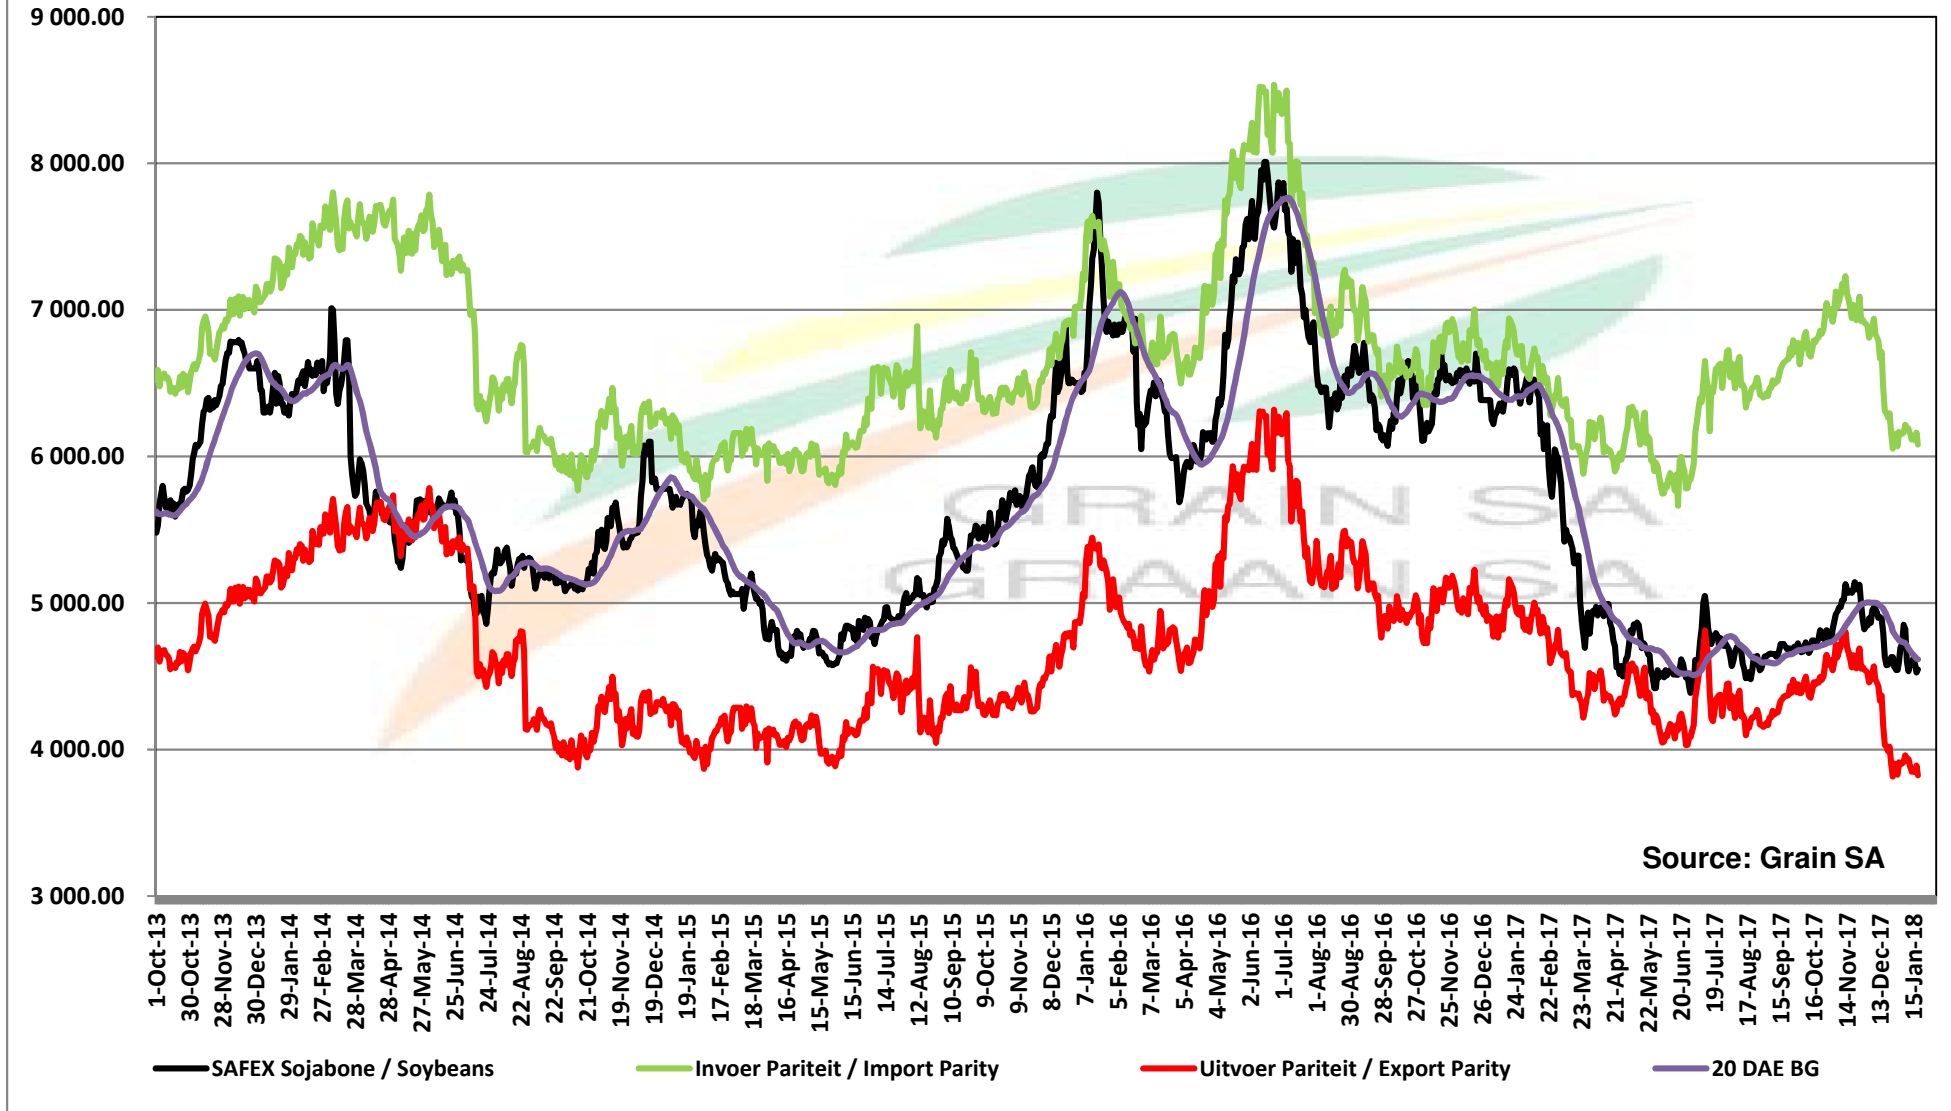

PRICES OF SOYBEAN SEED DELIVERED IN RANDFONTEIN PRYSE VAN SOJABOONSAAD GELEWER IN RANDFONTEIN

Source: Grain SA