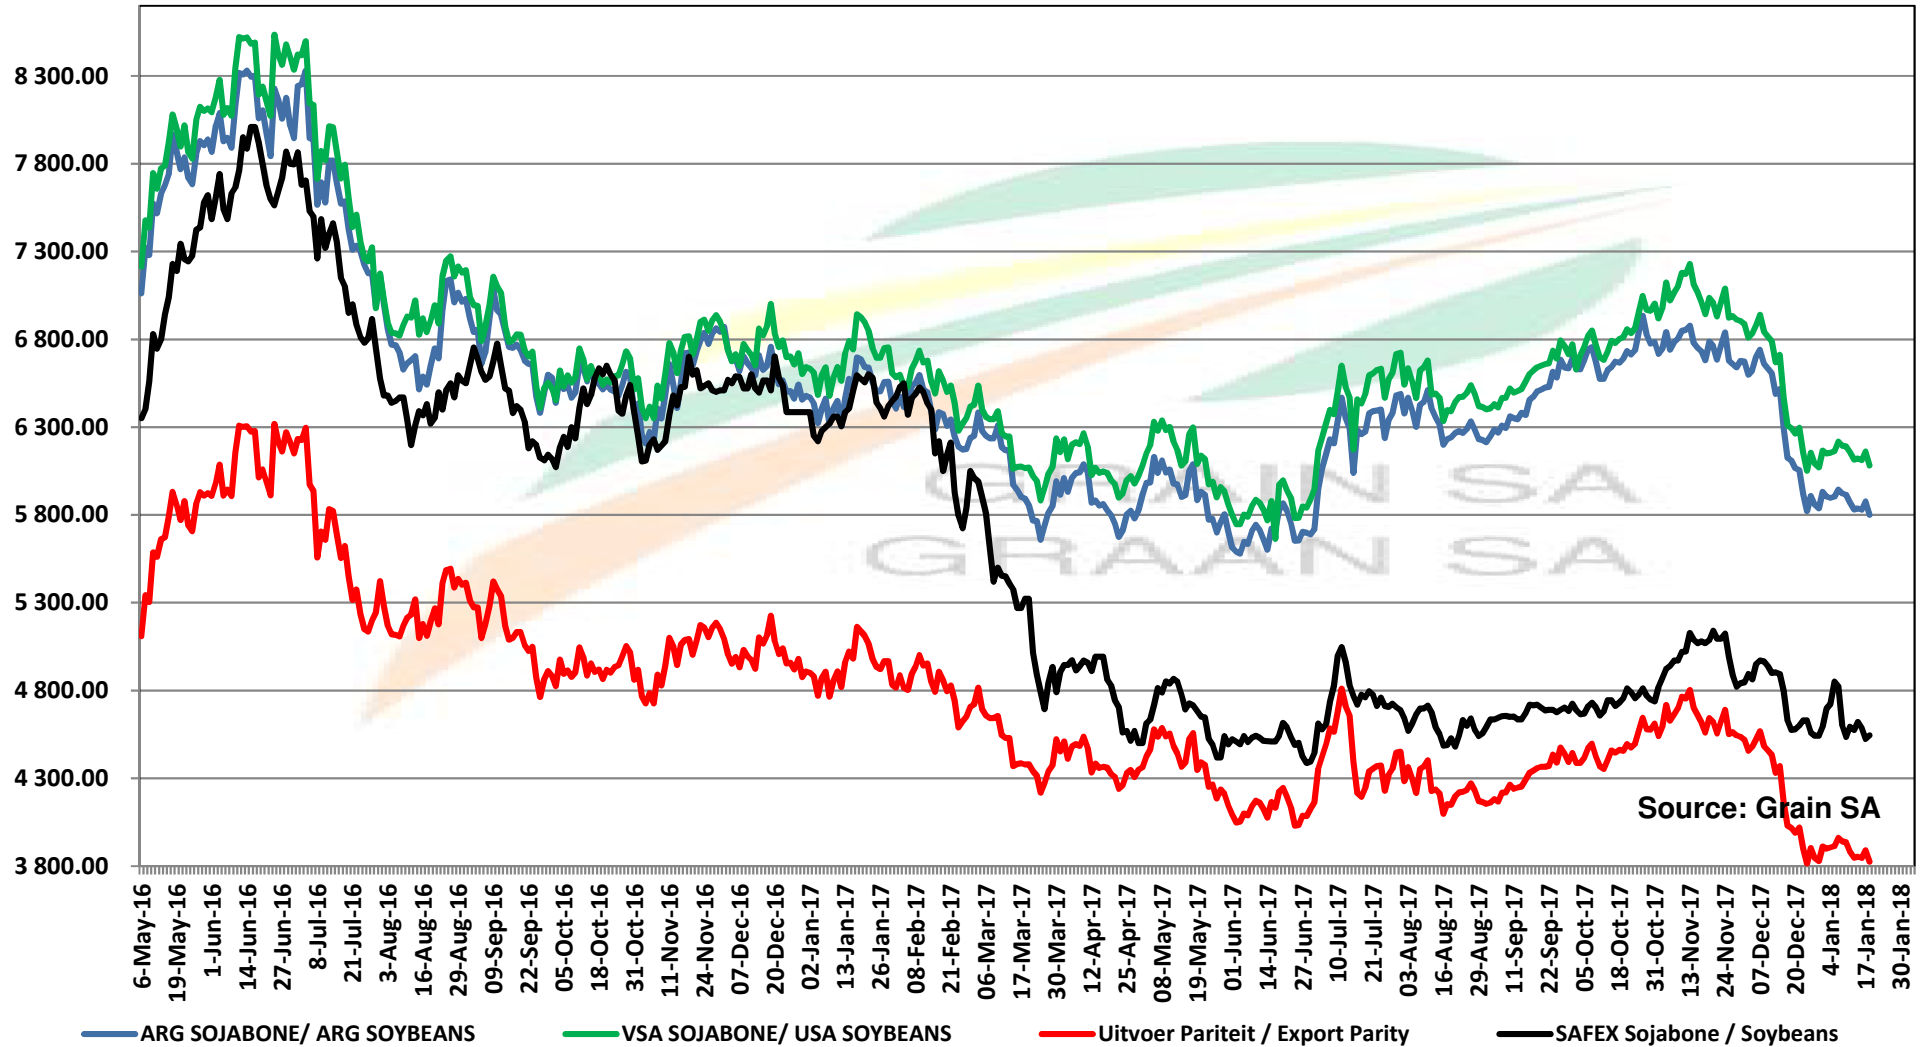

PRICES OF ARGENTINIAN SOYBEAN SEED DELIVERED IN RANDFONTEIN

PRYSE VAN ARGENTYNSE SOJABOONSAAD GELEWER IN RANDFONTEIN