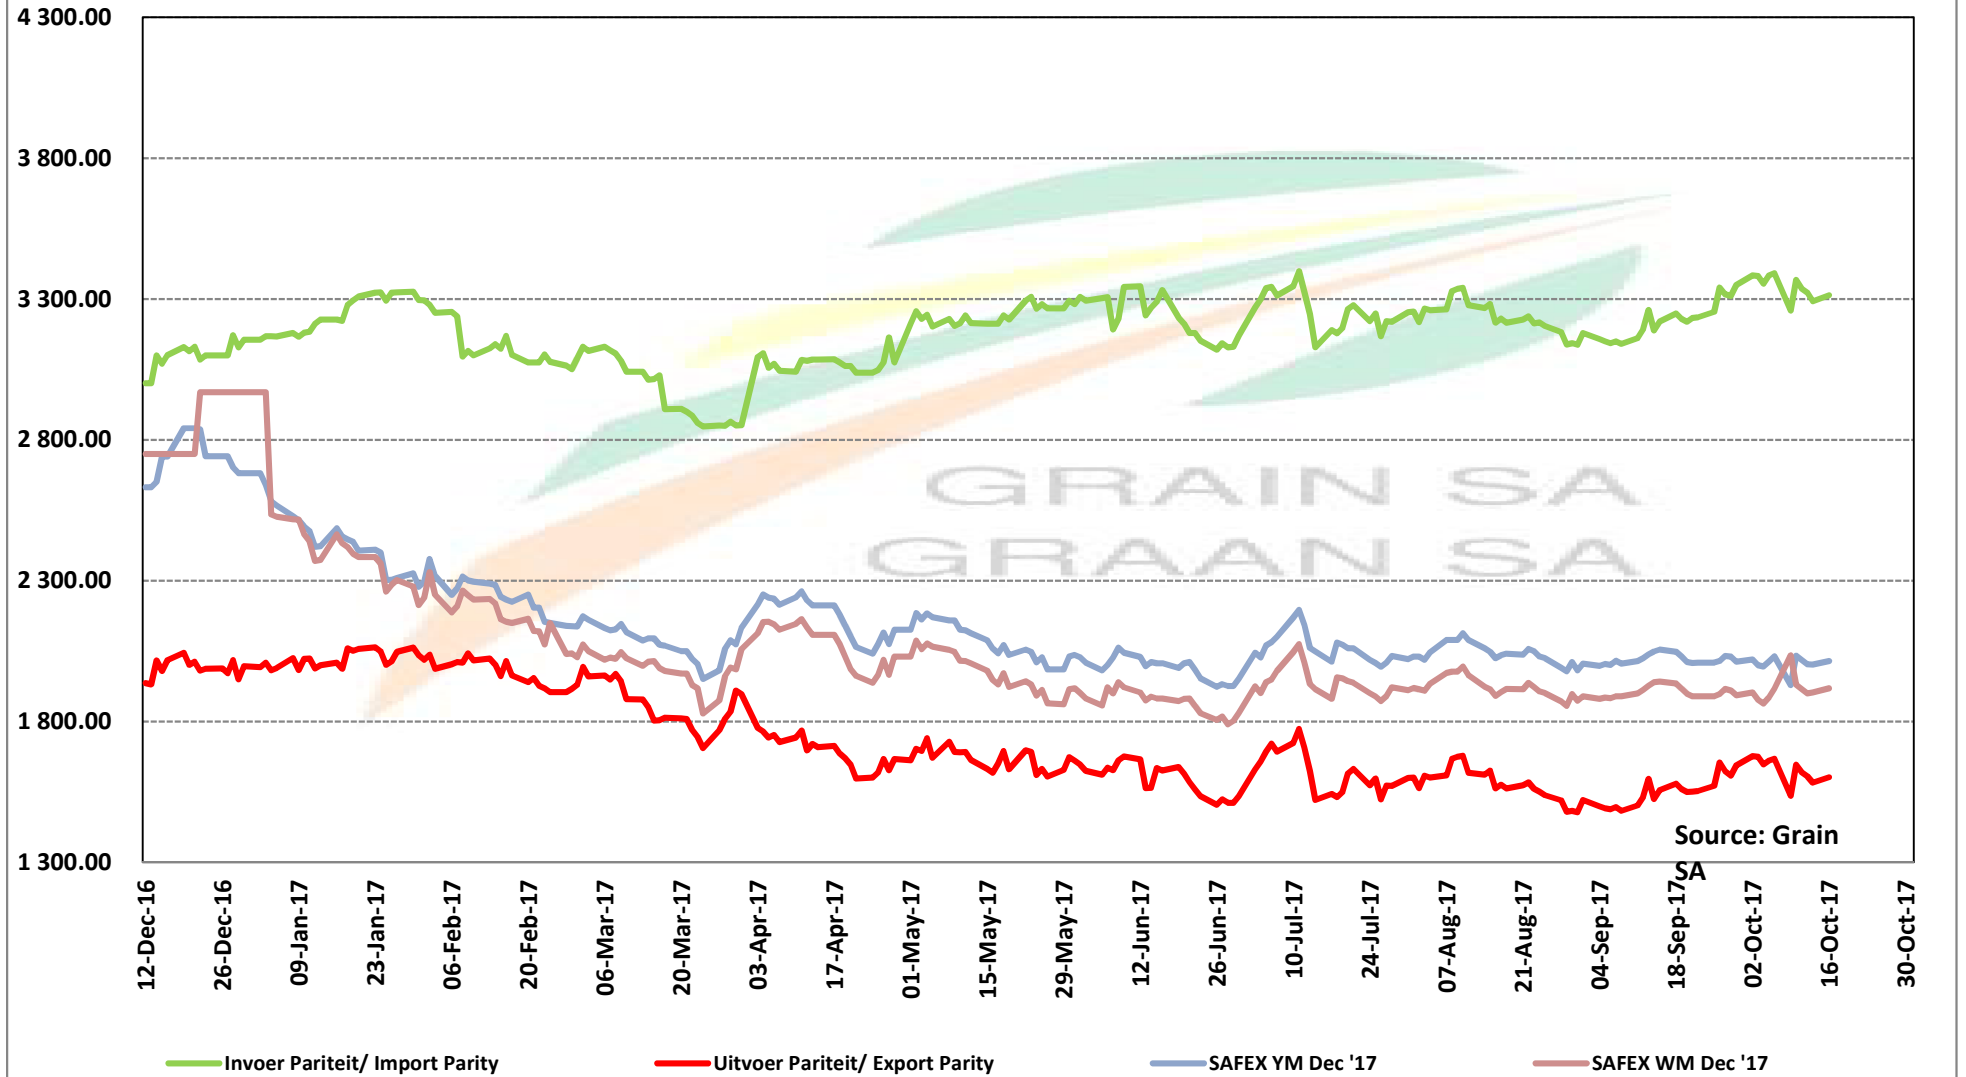

## PRYSE VAN VSA SORGHUM GELEWER IN RANDFONTEIN

**\*PRICES OF USA WHITE MAIZE DELIVERED IN RANDFONTEIN**

**\*PRYSE VAN VSA WITMIELIES GELEWER IN RANDFONTEIN**

Source: Grain SA

# PRICES OF USA YELLOW MAIZE DELIVERED IN RANDFONTEIN

## PRYSE VAN VSA GEELMIELIES GELEWER IN RANDFONTEIN

**PRICES OF USA WHITE & YELLOW MAIZE DELIVERED IN DEC 2017 (RANDFONTEIN)**  
**PRYSE VAN VSA WITMIELIES & GEELMIELIESVIR LEWERING DEC 2017 (RANDFONTEIN)**  
 (Parity prices excludes premiums on WM/Pariteitspryse sluit nie premies op WM in nie)