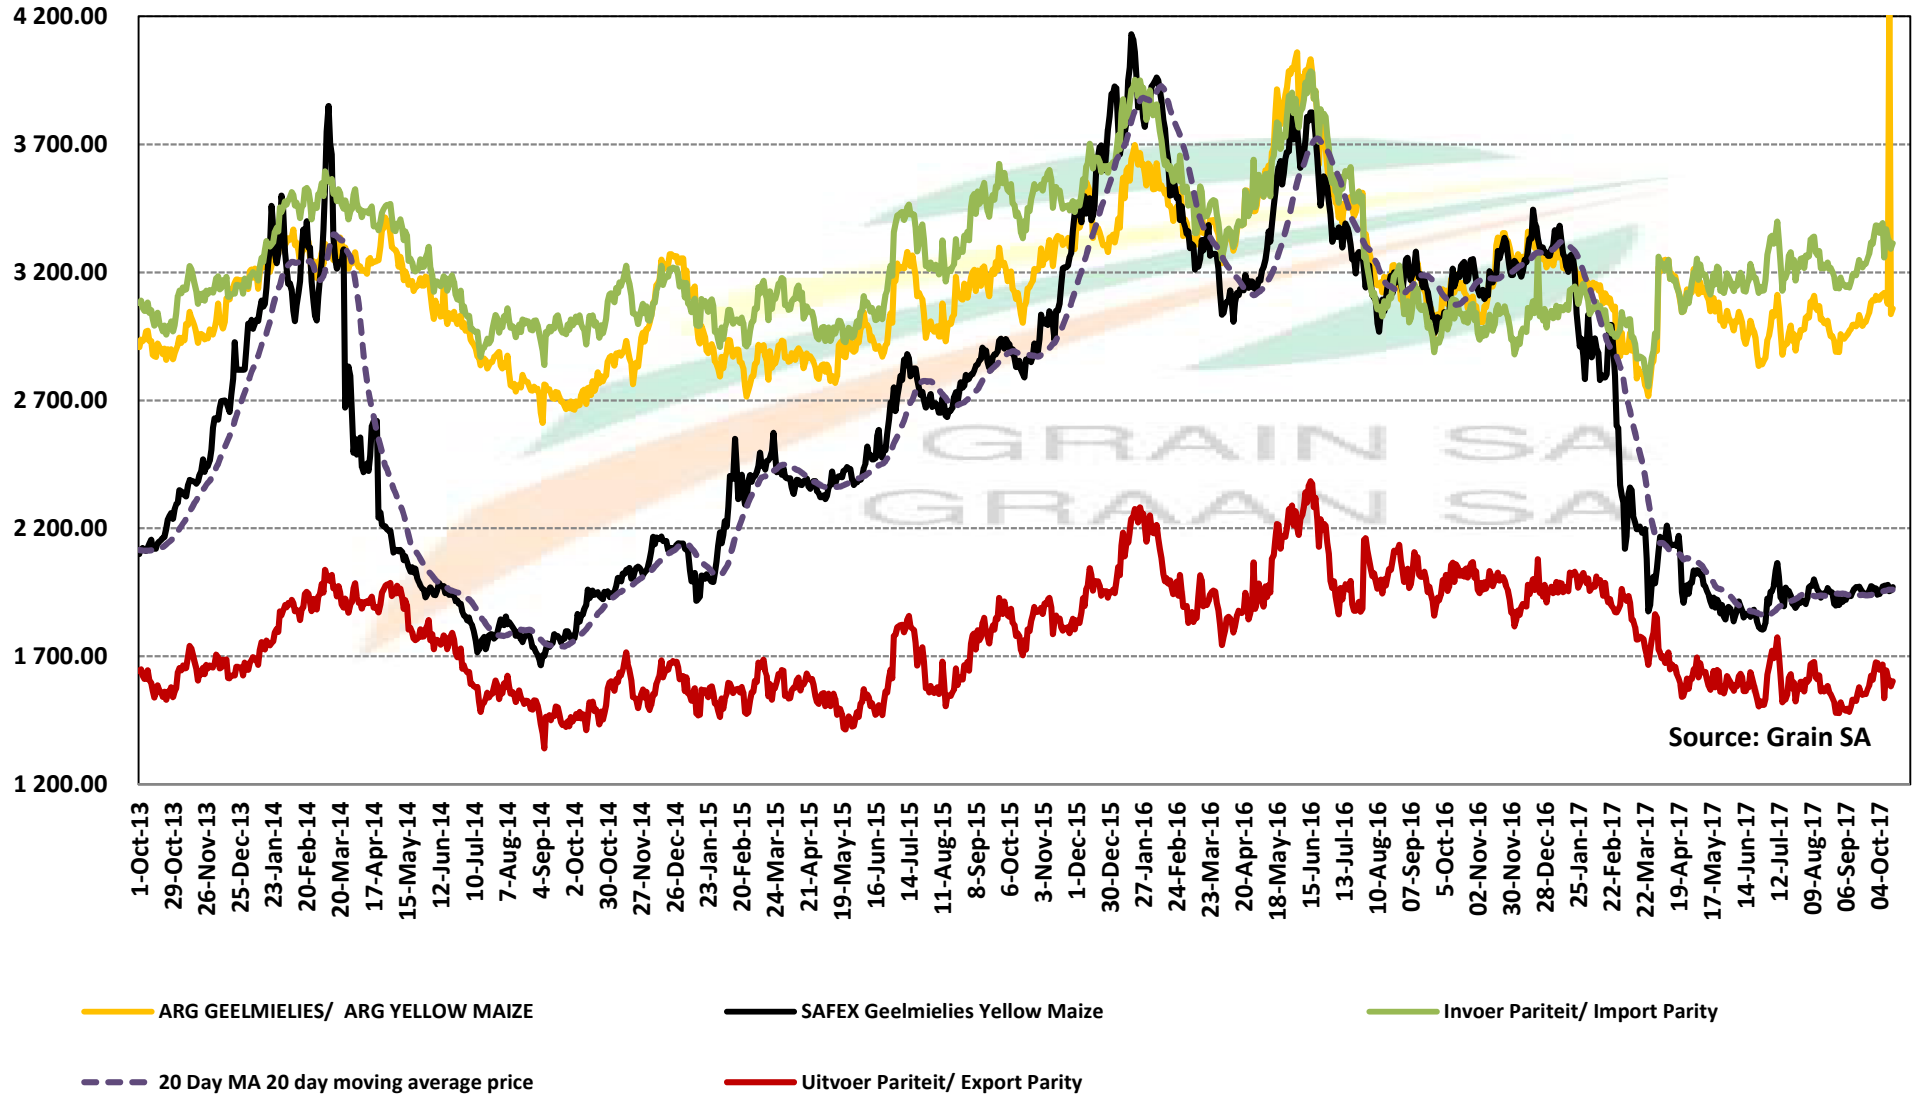

PRICES OF USA YELLOW MAIZE DELIVERED IN RANDFONTEIN

PRYSE VAN VSA GEELMIELIES GELEWER IN RANDFONTEIN