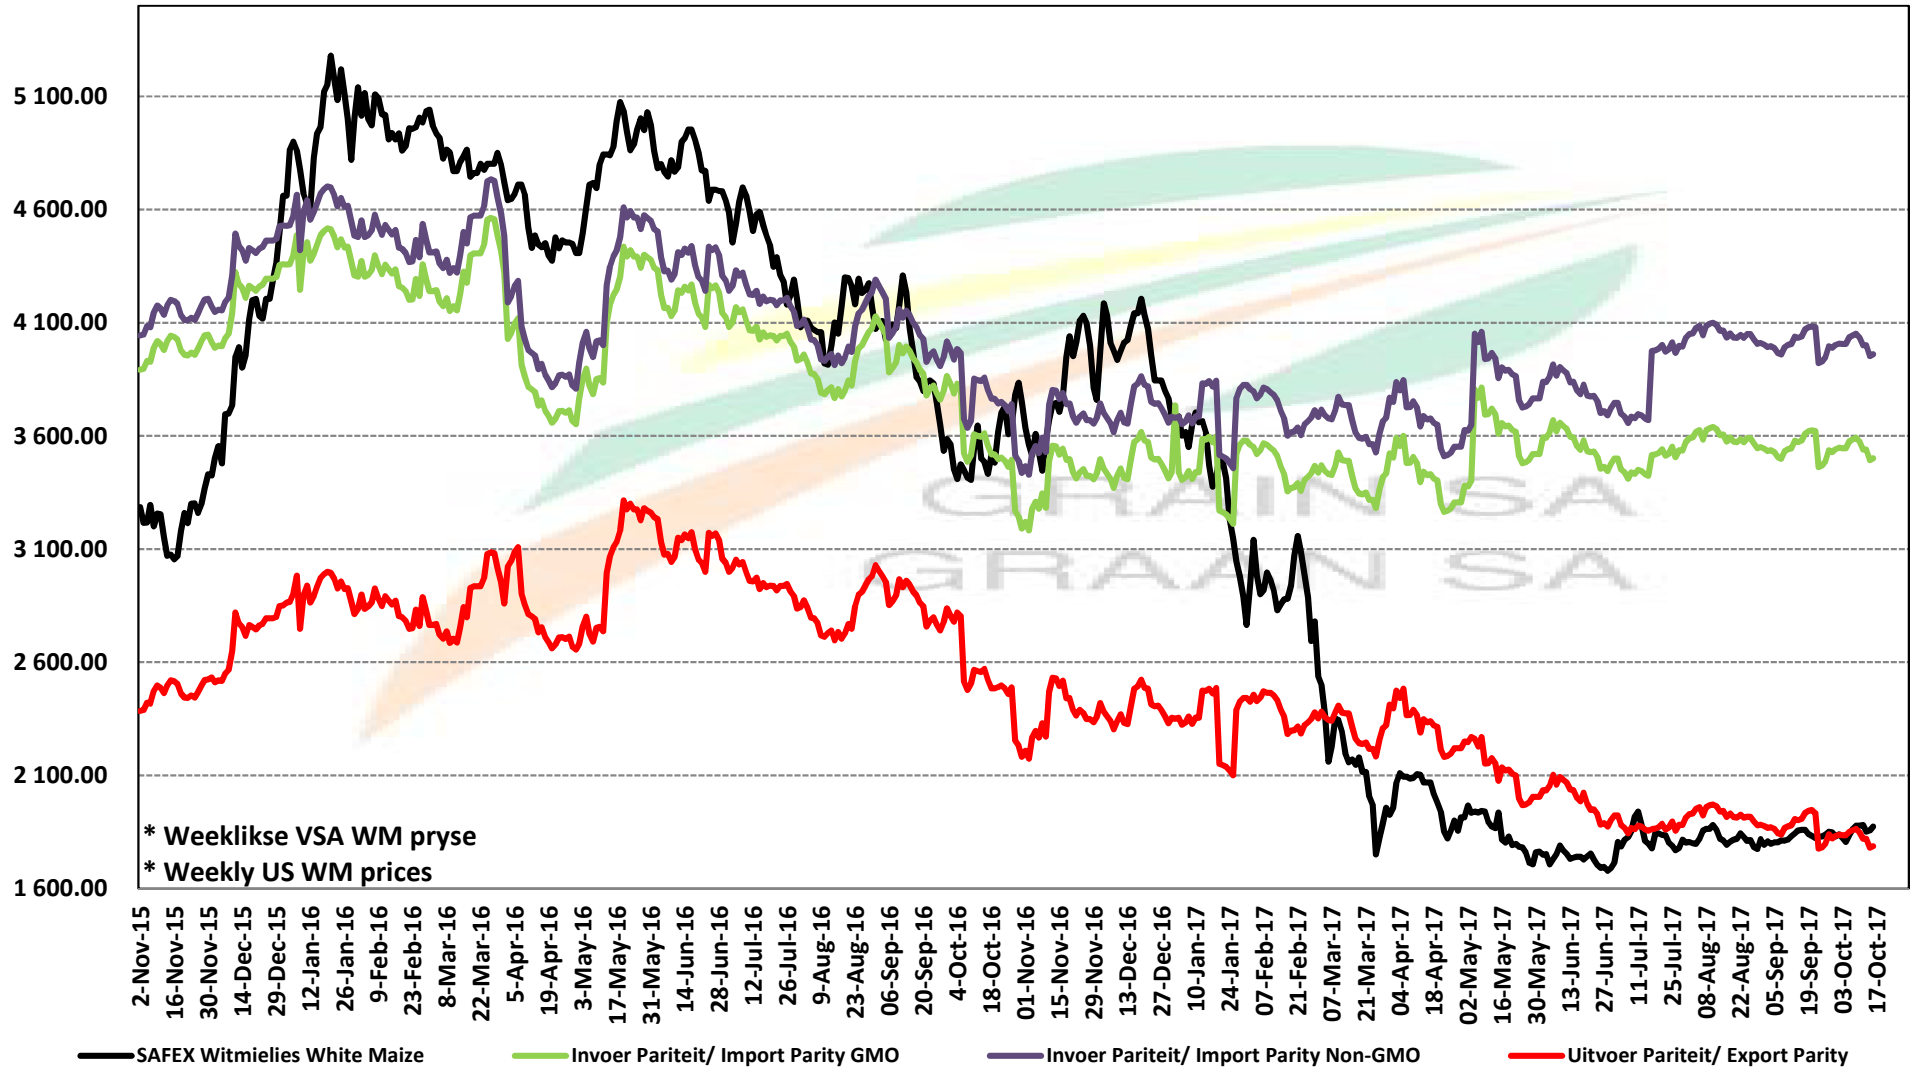

# PRICES OF USA SORGHUM DELIVERED IN RANDFONTEIN

## PRYSE VAN VSA SORGHUM GELEWER IN RANDFONTEIN

**\*PRICES OF USA WHITE MAIZE DELIVERED IN RANDFONTEIN**

**\*PRYSE VAN VSA WITMIELIES GELEWER IN RANDFONTEIN**

Source: Grain SA

# PRICES OF USA YELLOW MAIZE DELIVERED IN RANDFONTEIN