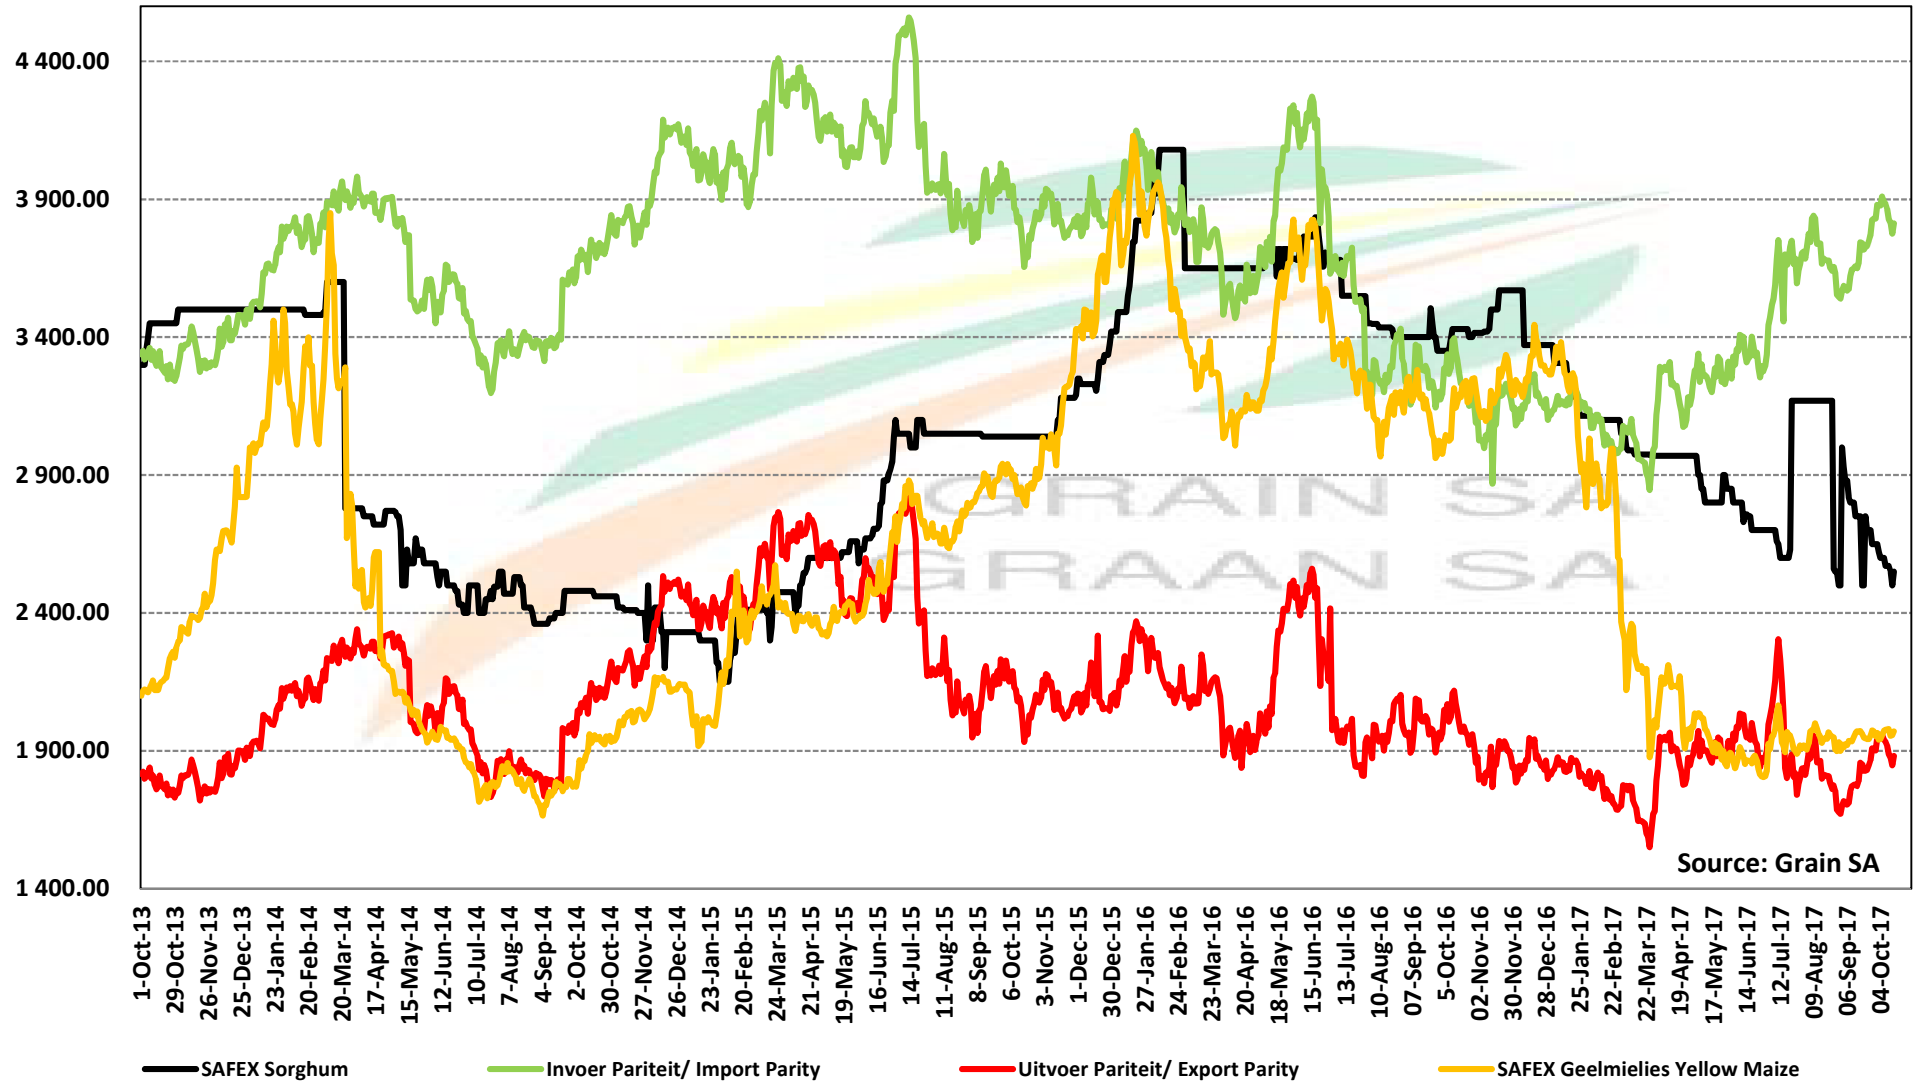

# PRICES OF USA SORGHUM DELIVERED IN RANDFONTEIN

## PRYSE VAN VSA SORGHUM GELEWER IN RANDFONTEIN

**\*PRICES OF USA WHITE MAIZE DELIVERED IN RANDFONTEIN**

**\*PRYSE VAN VSA WITMIELIES GELEWER IN RANDFONTEIN**

Source: Grain SA