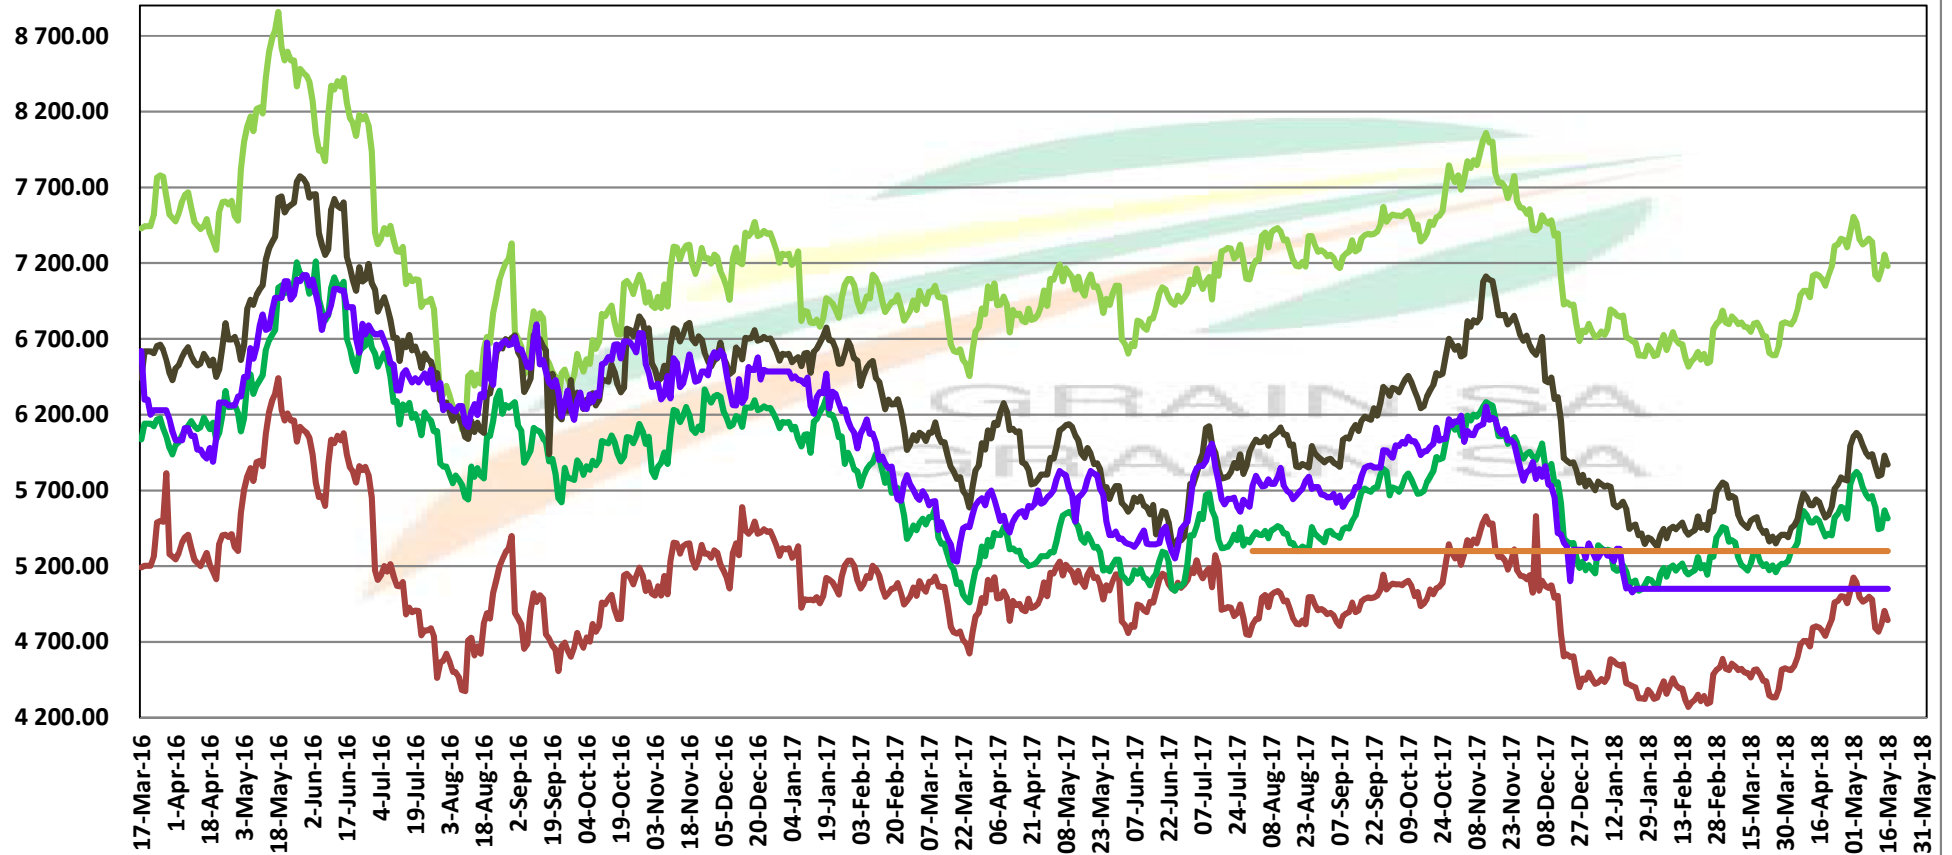

PRICES OF SOYBEAN CRUSHING MARGIN PRYSE VAN SOJABOON PERSMARGE

Source: Grain SA

PRICES OF BRAZILIAN SOYBEAN DELIVERED IN RANDFONTEIN PRYSE VAN BRASILIAANSE SOJABONE GELEWER IN RANDFONTEIN

Prices of Canola in the South Cape (Swellendam) Canolapryse in die Suid-Kaap (Swellendam)

Source: Grain SA

- Import Par - S/Cape
- Export Parity - S/Cape
- GSA Derived Canola Price - S/Cape (Milldoor)
- GSA Derived Rapeseed Price - S/Cape (Milldoor)
- Canola Milldoor Price SOILL
- SOIL Final Producer Price SOIL