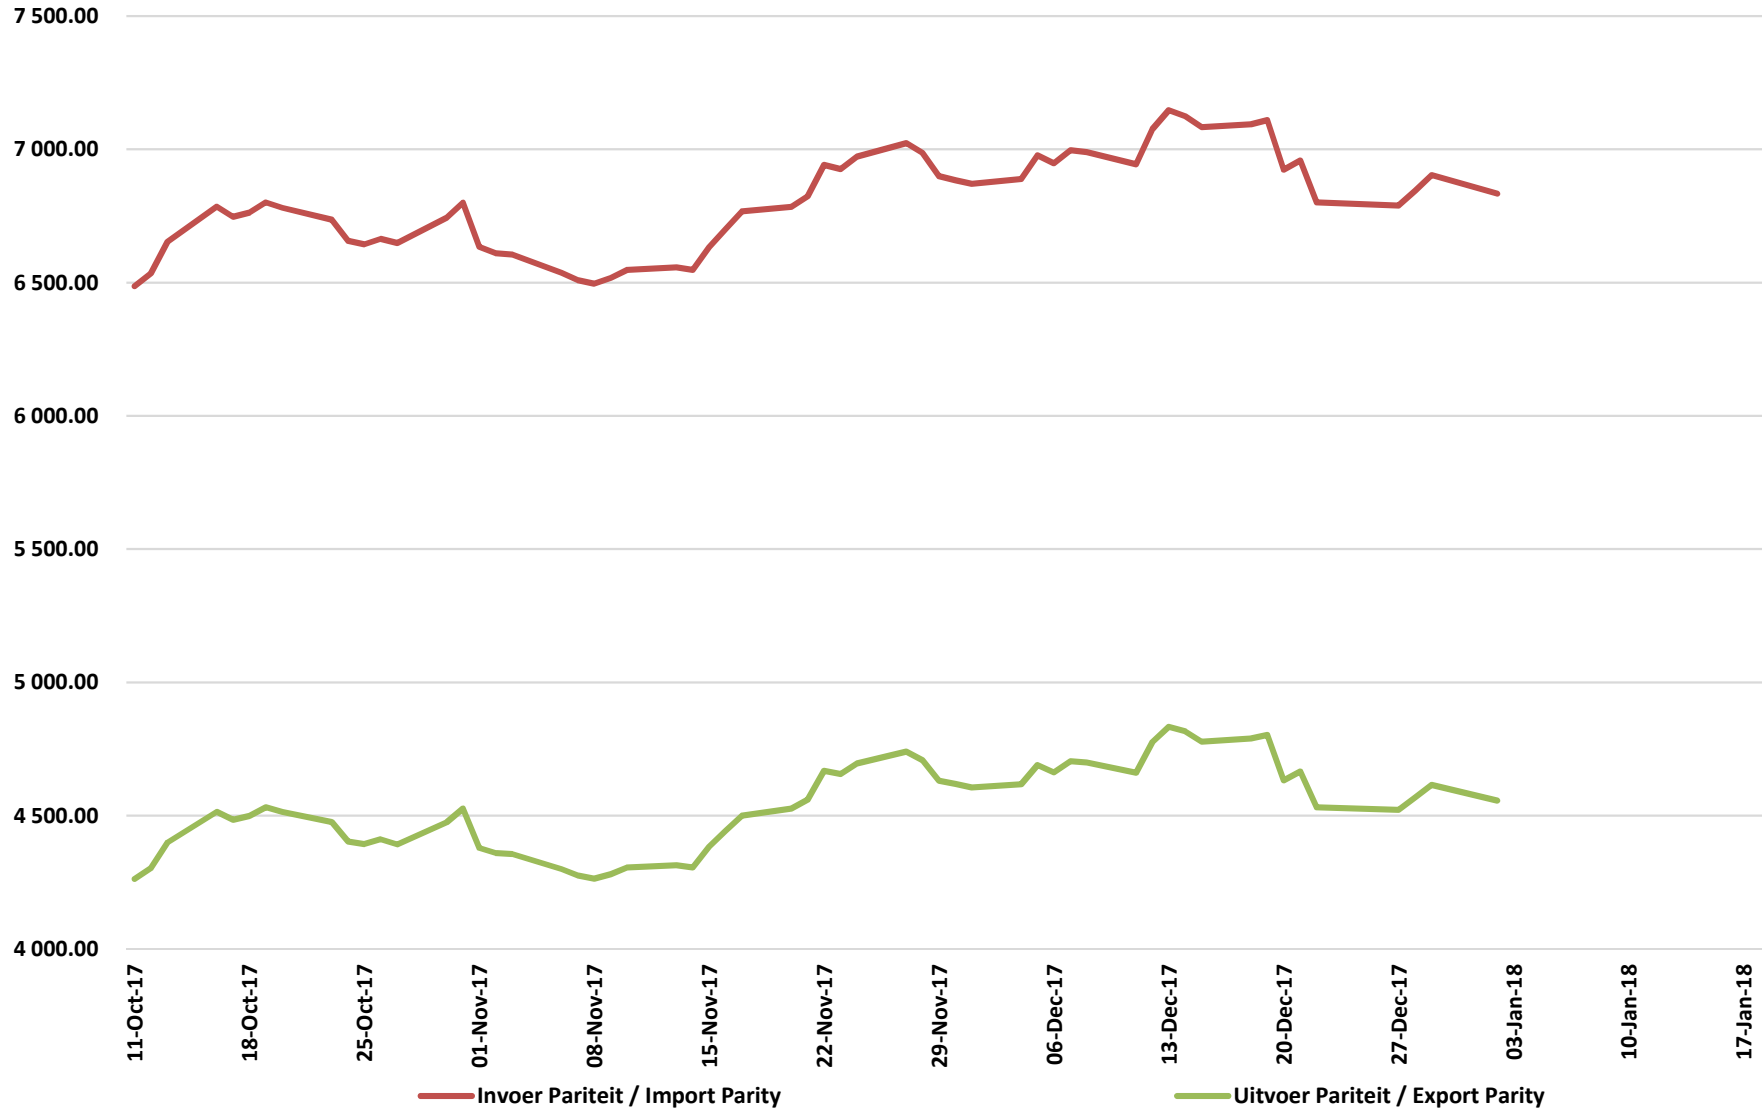

PRICES OF SOYBEAN SEED DELIVERED IN RANDFONTEIN Jul 2018
PRYSE VAN SOJABOONSAAD GELEWER IN RANDFONTEIN Jul 2018