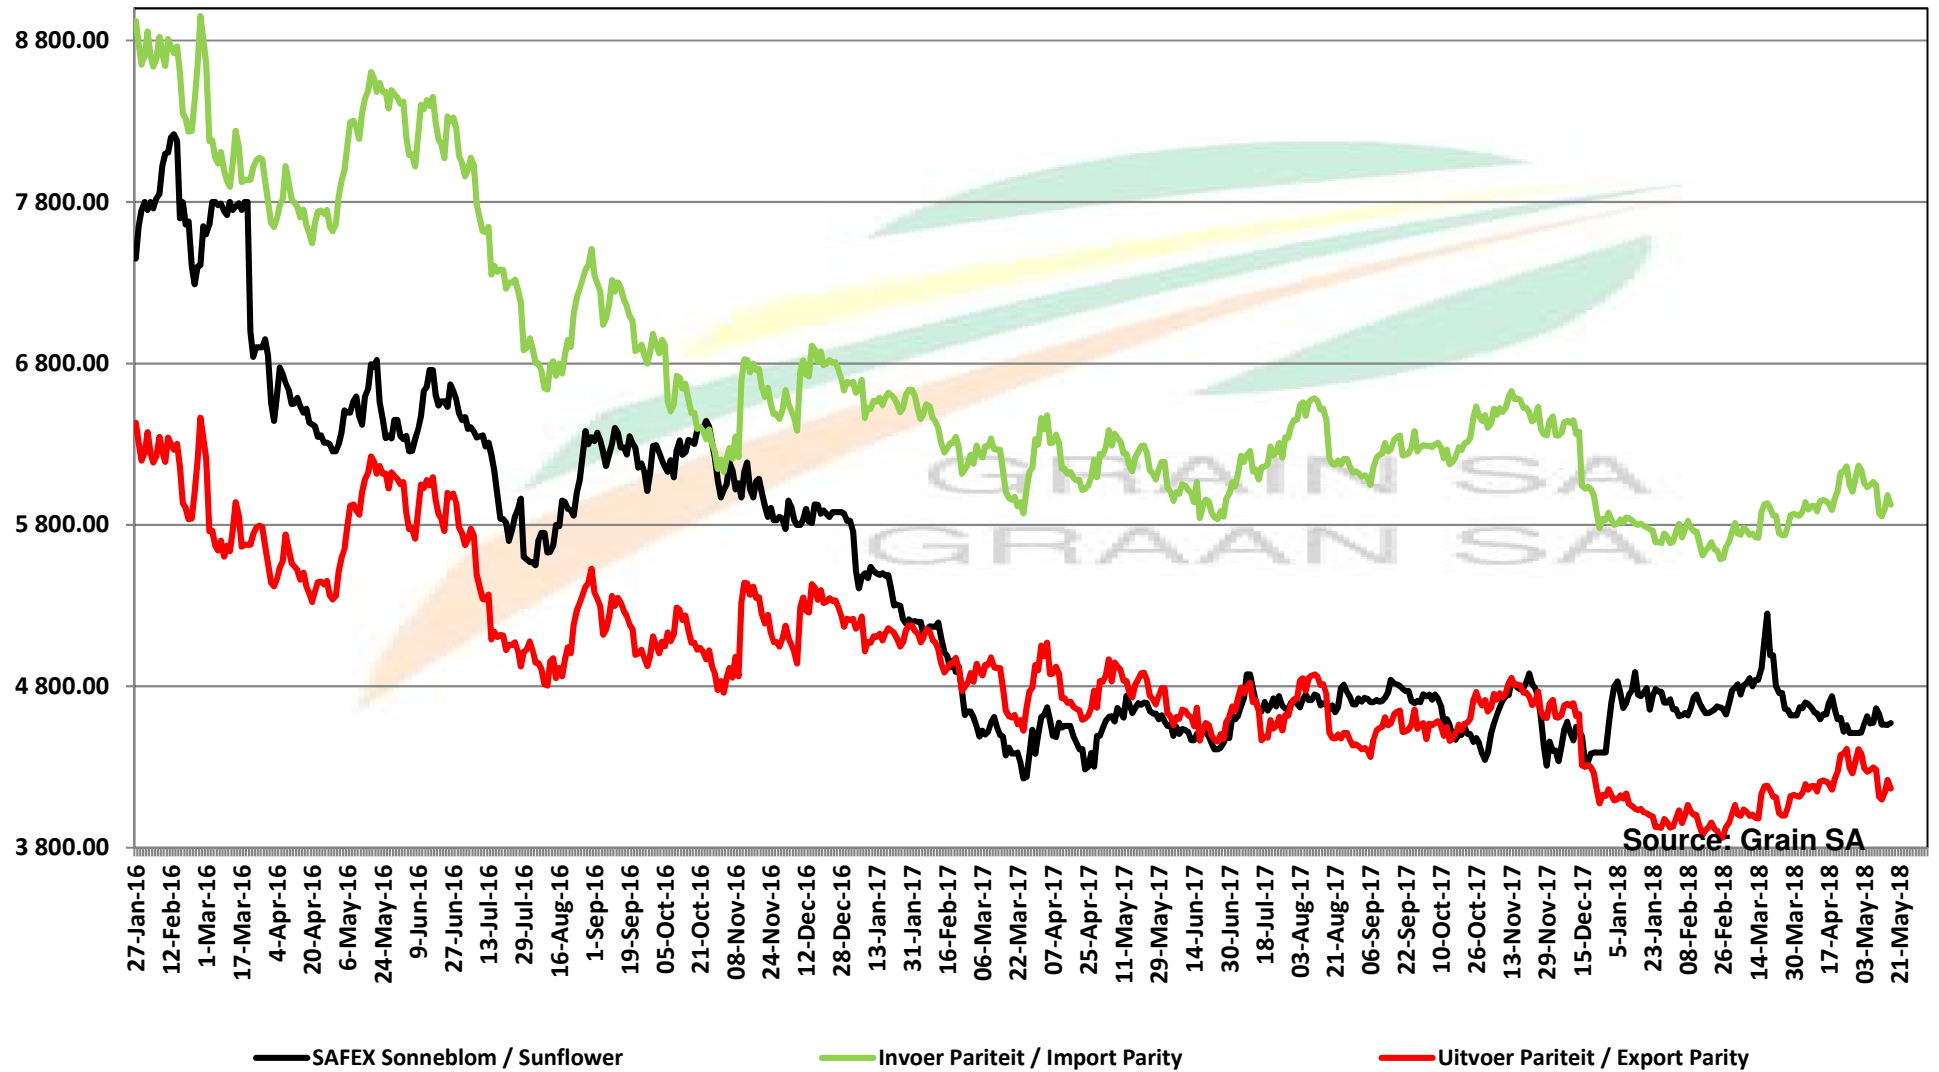

PRICES OF EU SUNFLOWER SEED DELIVERED IN RANDFONTEIN PRYSE VAN EU SONNEBLOMSAAD GELEWER IN RANDFONTEIN

Source: Grain SA

PRICES OF EU SUNFLOWER SEED DELIVERED IN RANDFONTEIN
PRYSE VAN EU SONNEBLOMSAAD GELEWER IN RANDFONTEIN