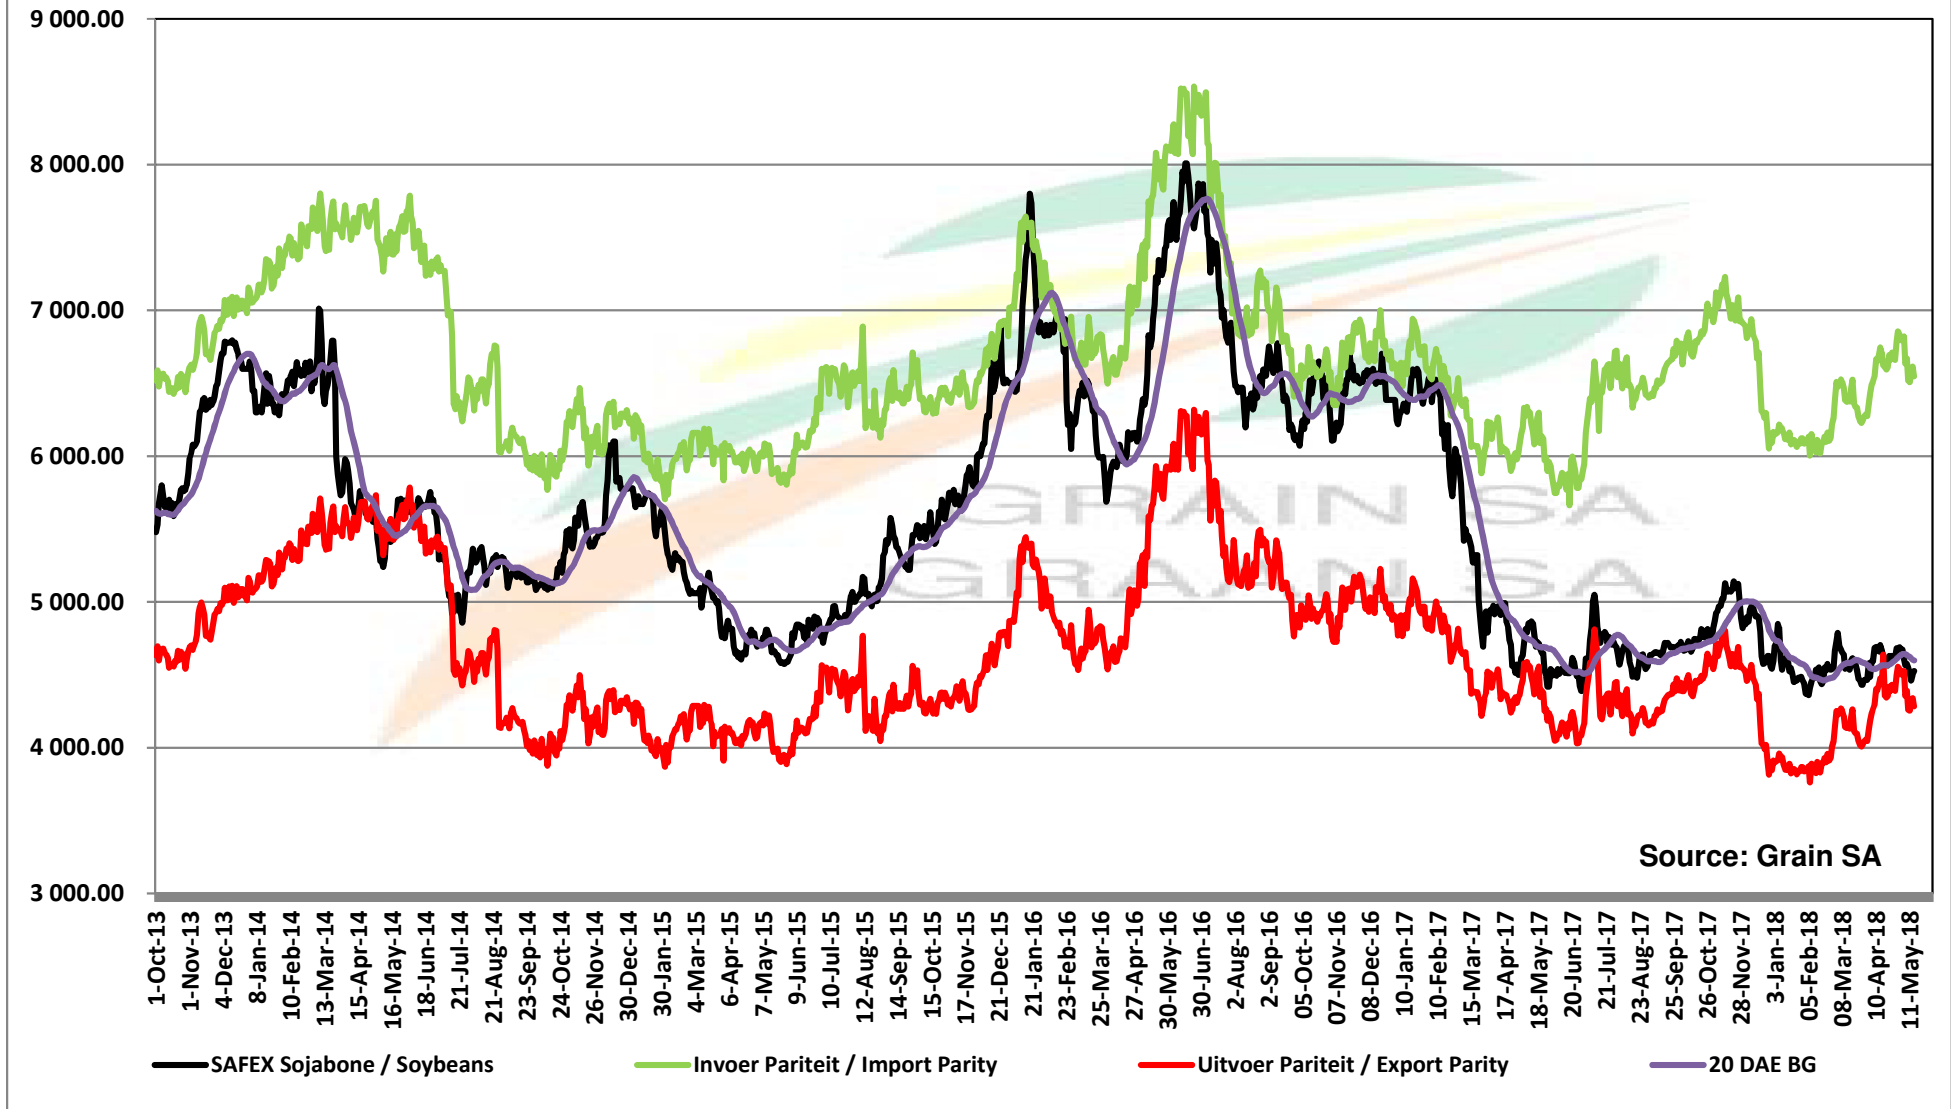

PRICES OF SOYBEAN SEED DELIVERED IN RANDFONTEIN PRYSE VAN SOJABOONSAAD GELEWER IN RANDFONTEIN