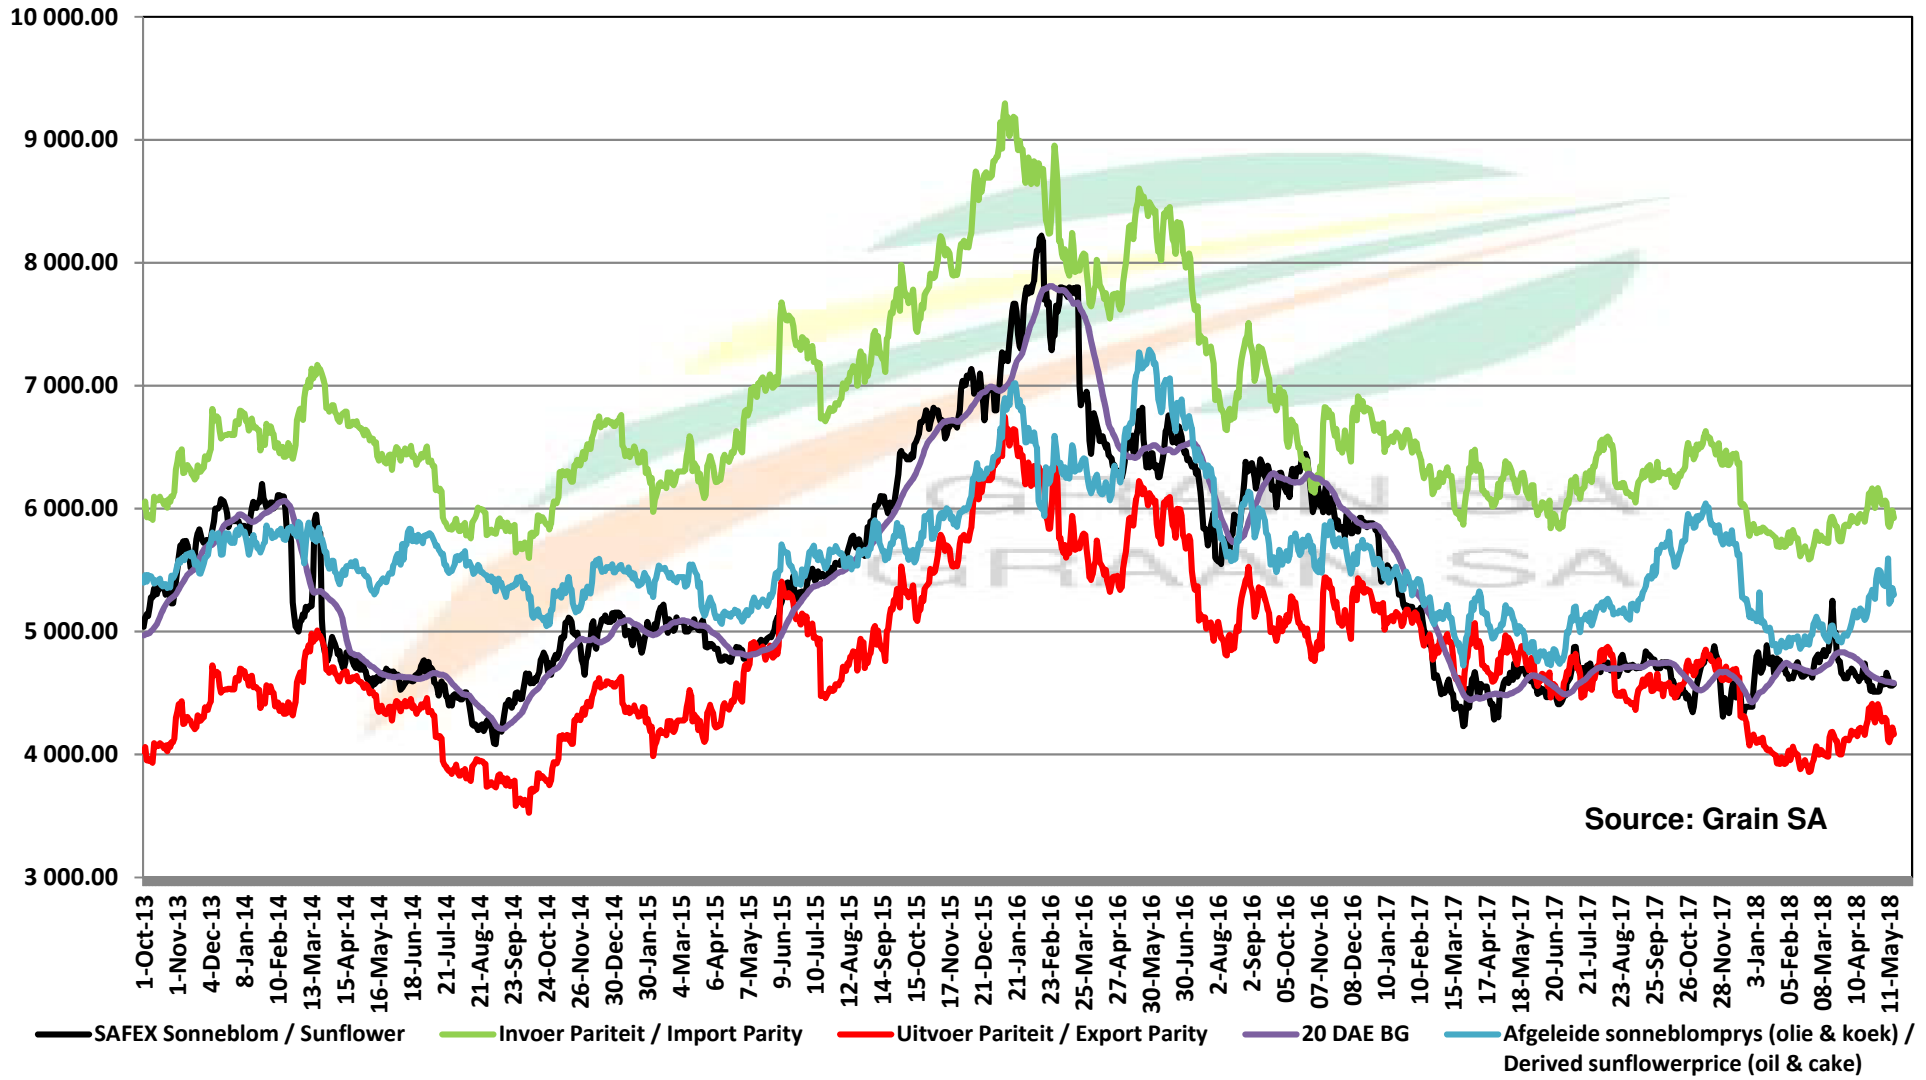

PRICES OF EU SUNFLOWER SEED DELIVERED IN RANDFONTEIN PRYSE VAN EU SONNEBLOMSAAD GELEWER IN RANDFONTEIN

Source: Grain SA

PRICES OF EU SUNFLOWER SEED DELIVERED IN RANDFONTEIN
PRYSE VAN EU SONNEBLOMSAAD GELEWER IN RANDFONTEIN