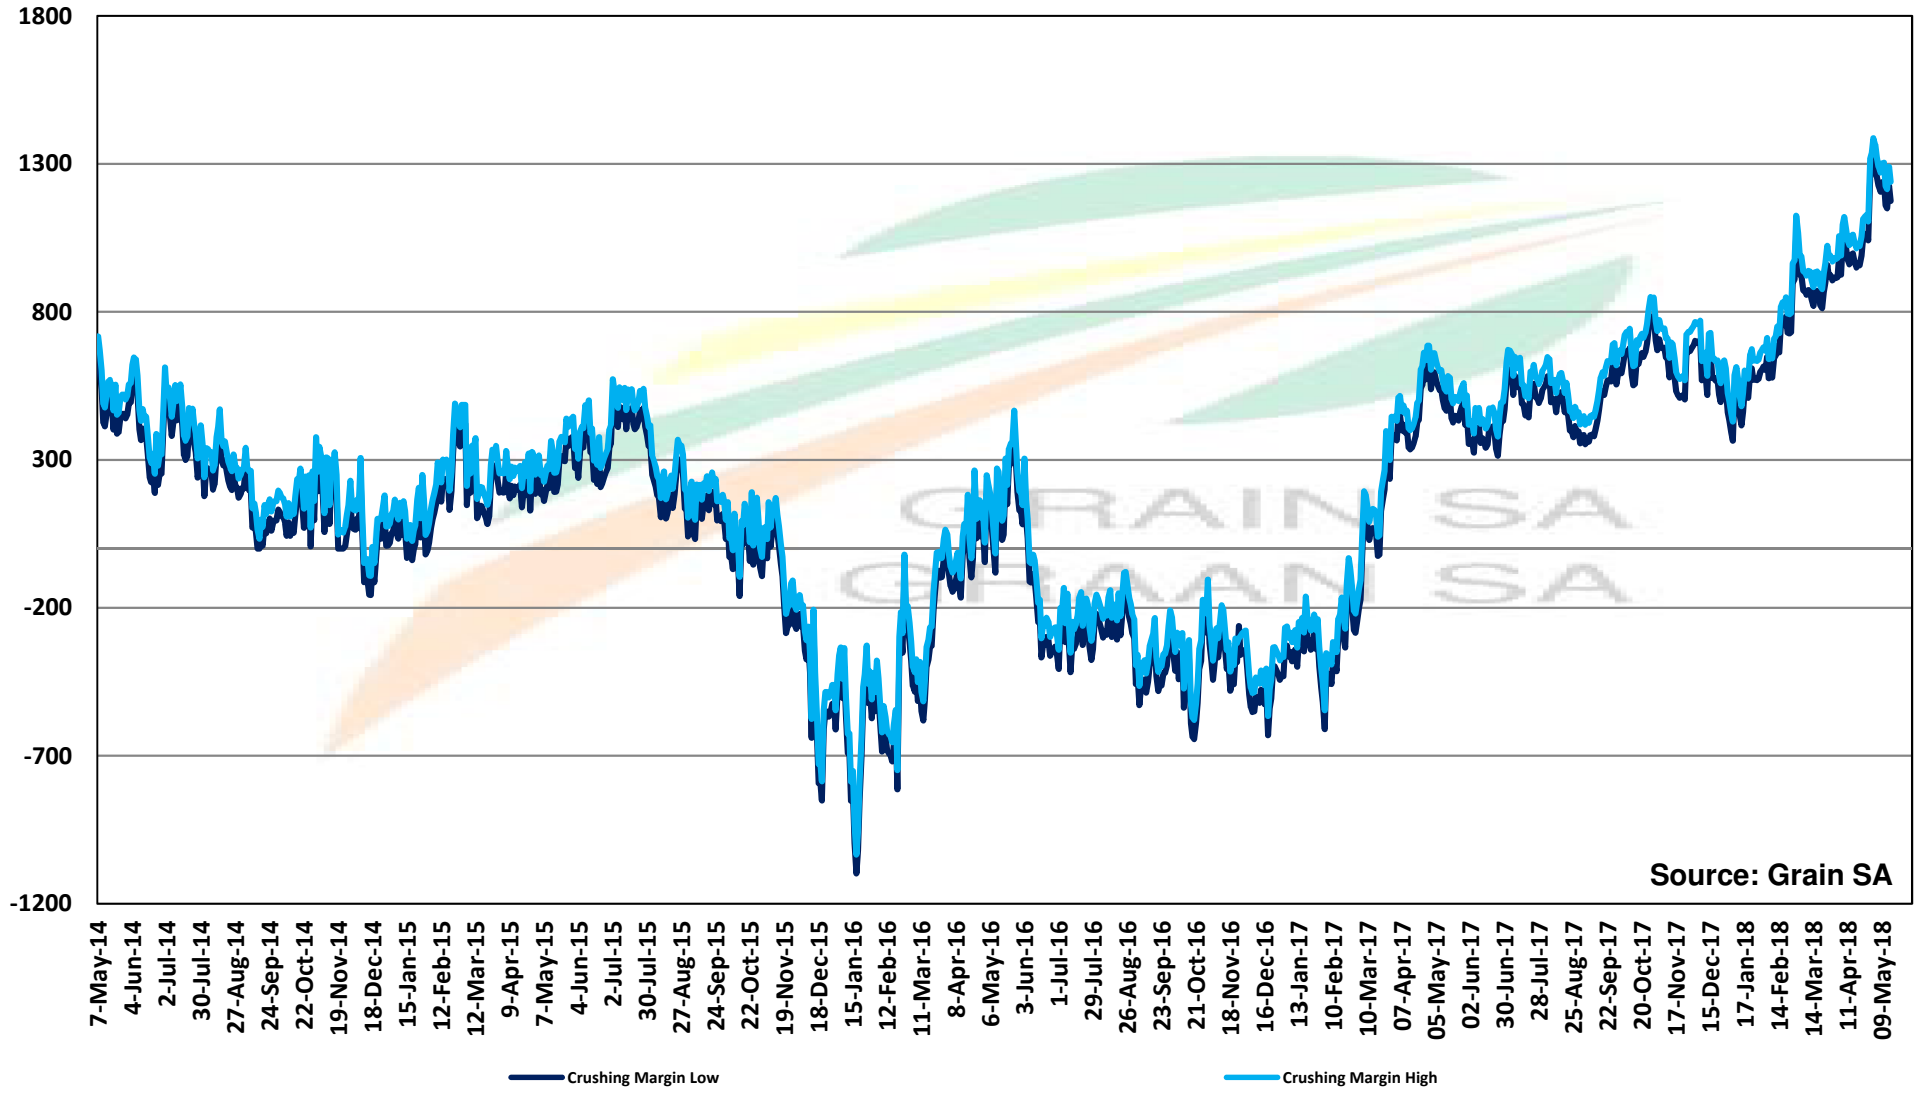

PRICES OF SOYBEAN CRUSHING MARGIN PRYSE VAN SOJABOON PERSMARGE

Source: Grain SA