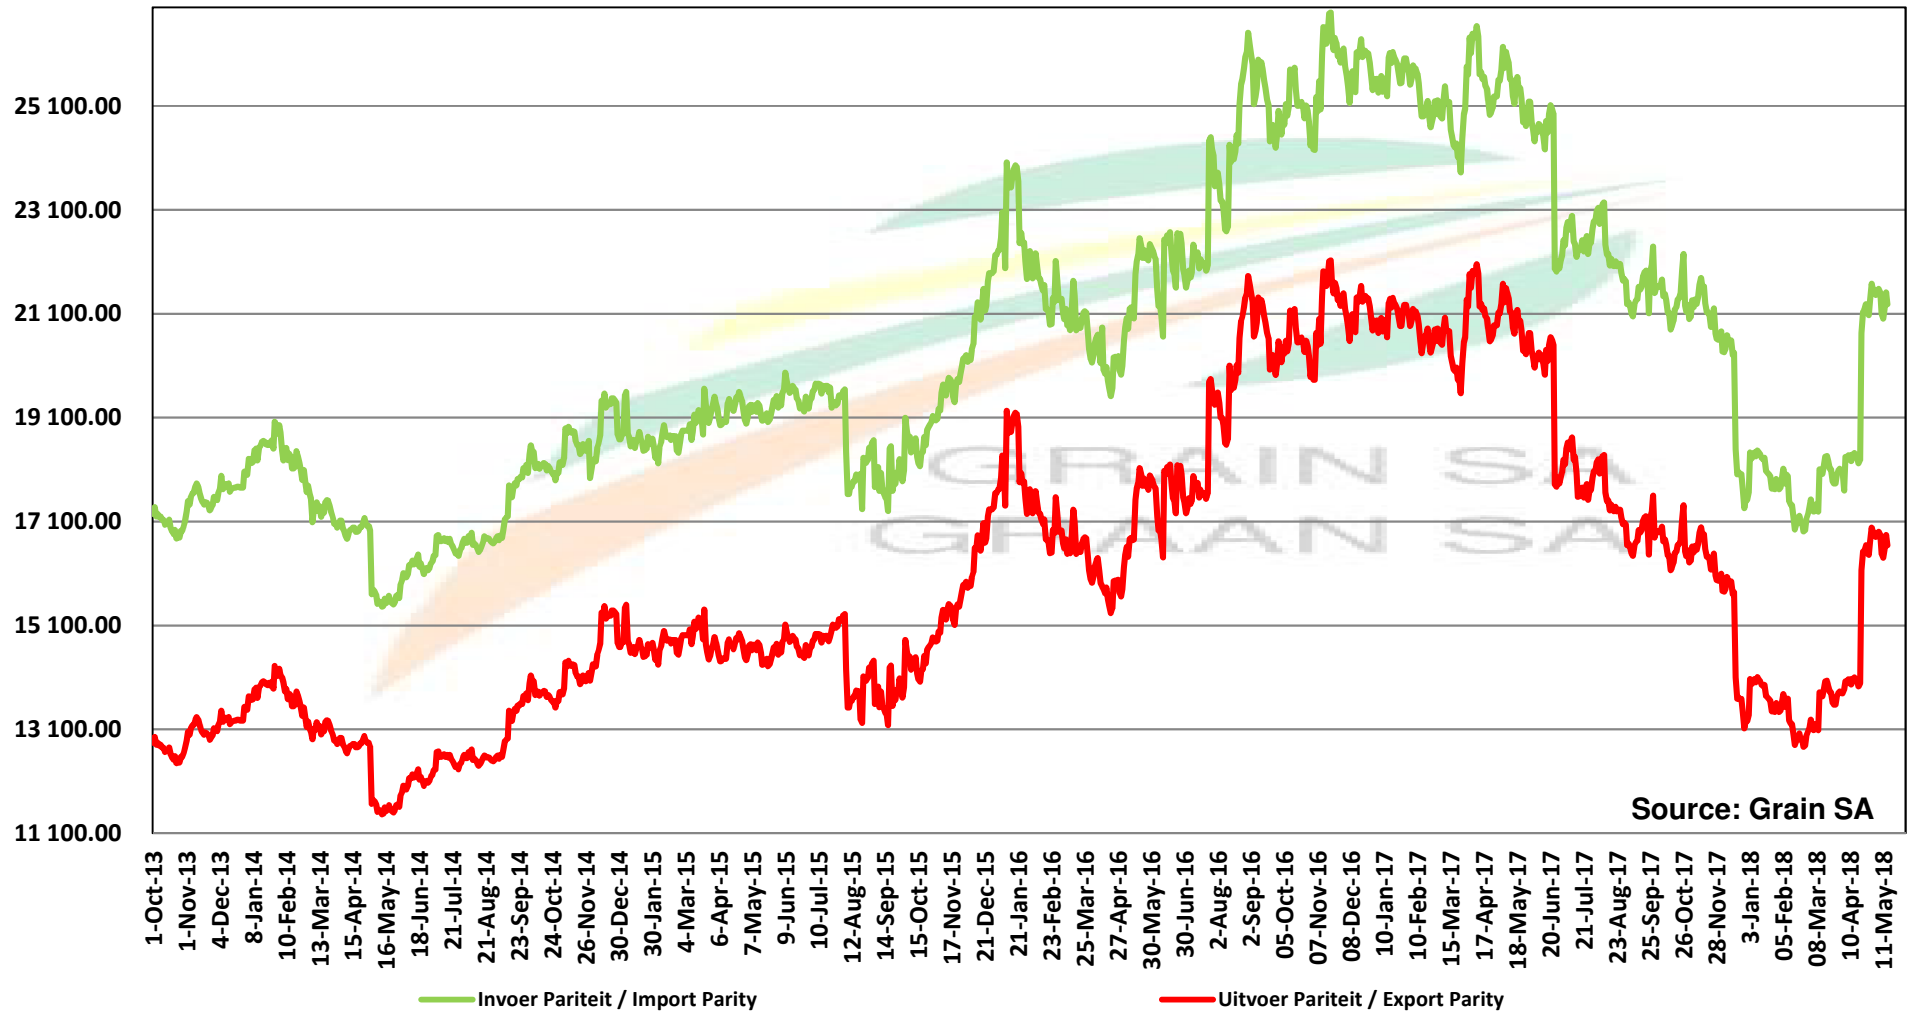

PRICES OF PROCESSED AND GRADED USA CHOICE GRADE GROUNDNUTS (40/50) (RANDFONTEIN)
PRYSE VAN UITGEDOP EN GESORTEERDE VSA KEURGRAAD GRONDBONE MET 'N PITGROOTTE VAN
40/50 pitgrootte (RANDFONTEIN)