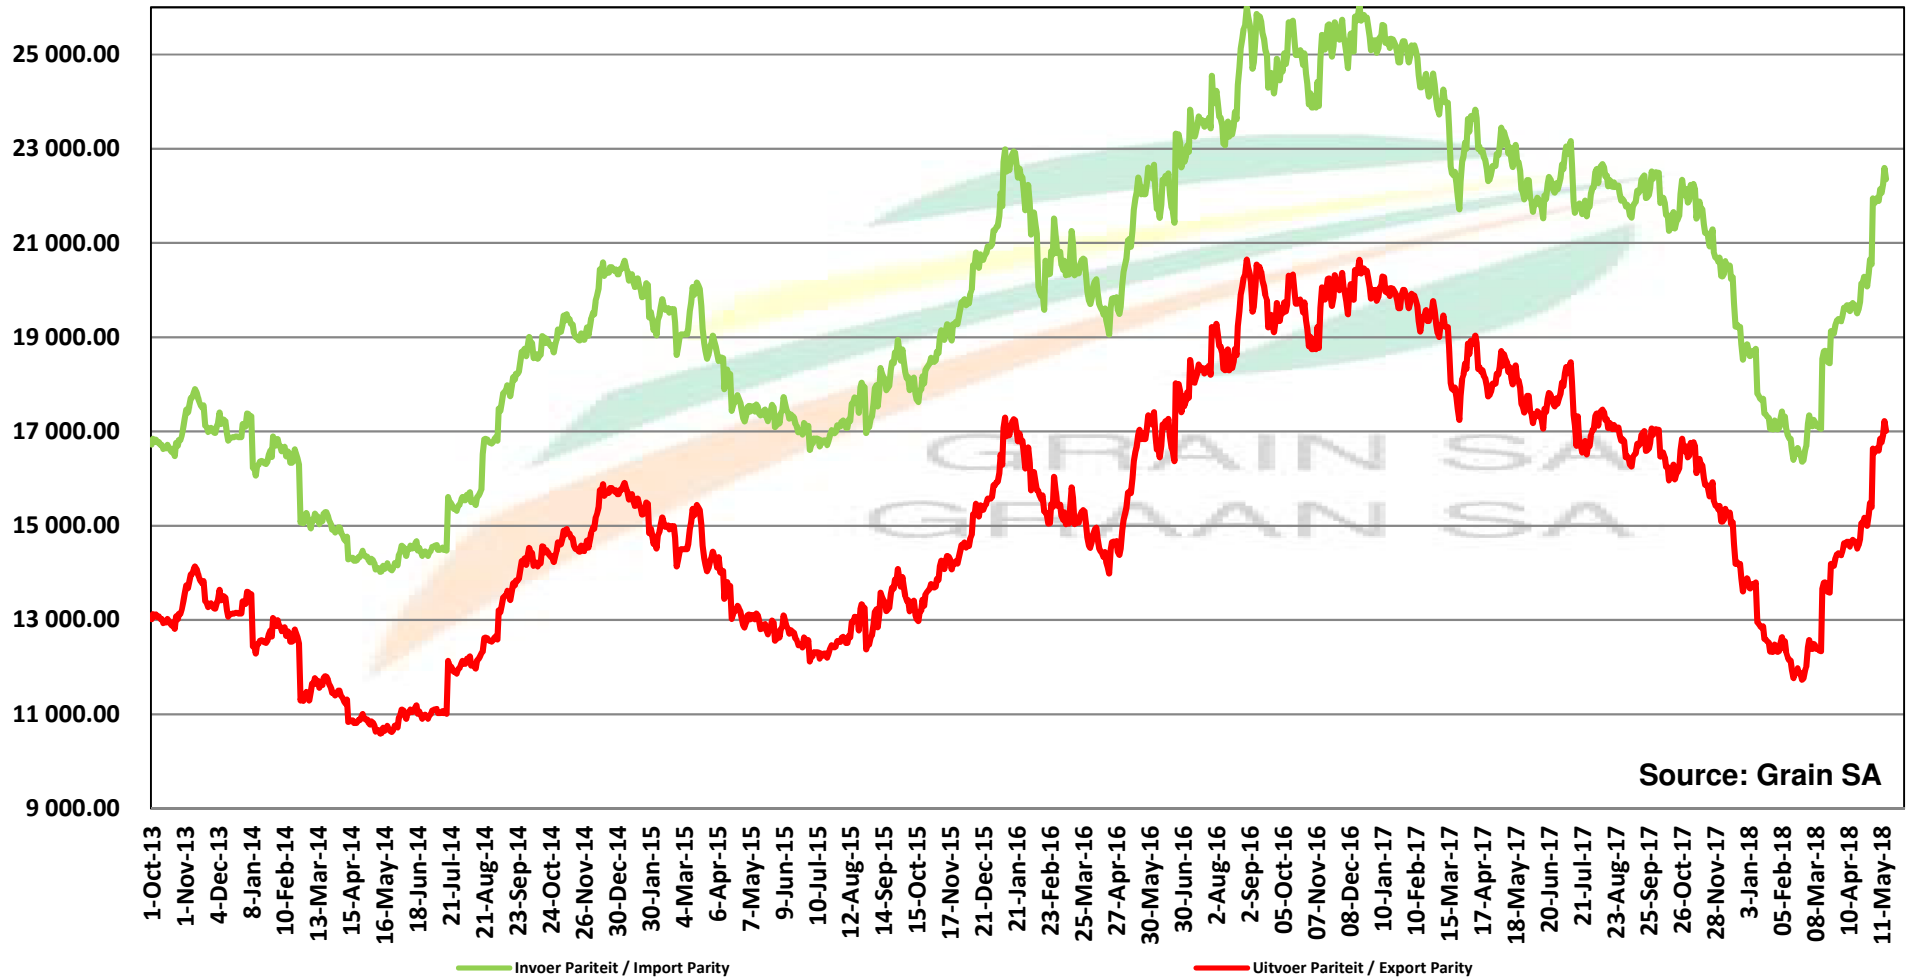

**PRICES OF PROCESSED AND GRADED ARGENTINEAN CHOICE GRADE GROUNDNUTS (40/50)
(RANDFONTEIN)**

**PRYSE VAN UITGEDOP EN GESORTEERDE ARGENTYNSE KEURGRAADGRONDBONE MET 'N
PITGROOTTE VAN 40/50 (RANDFONTEIN)**

Source: Grain SA