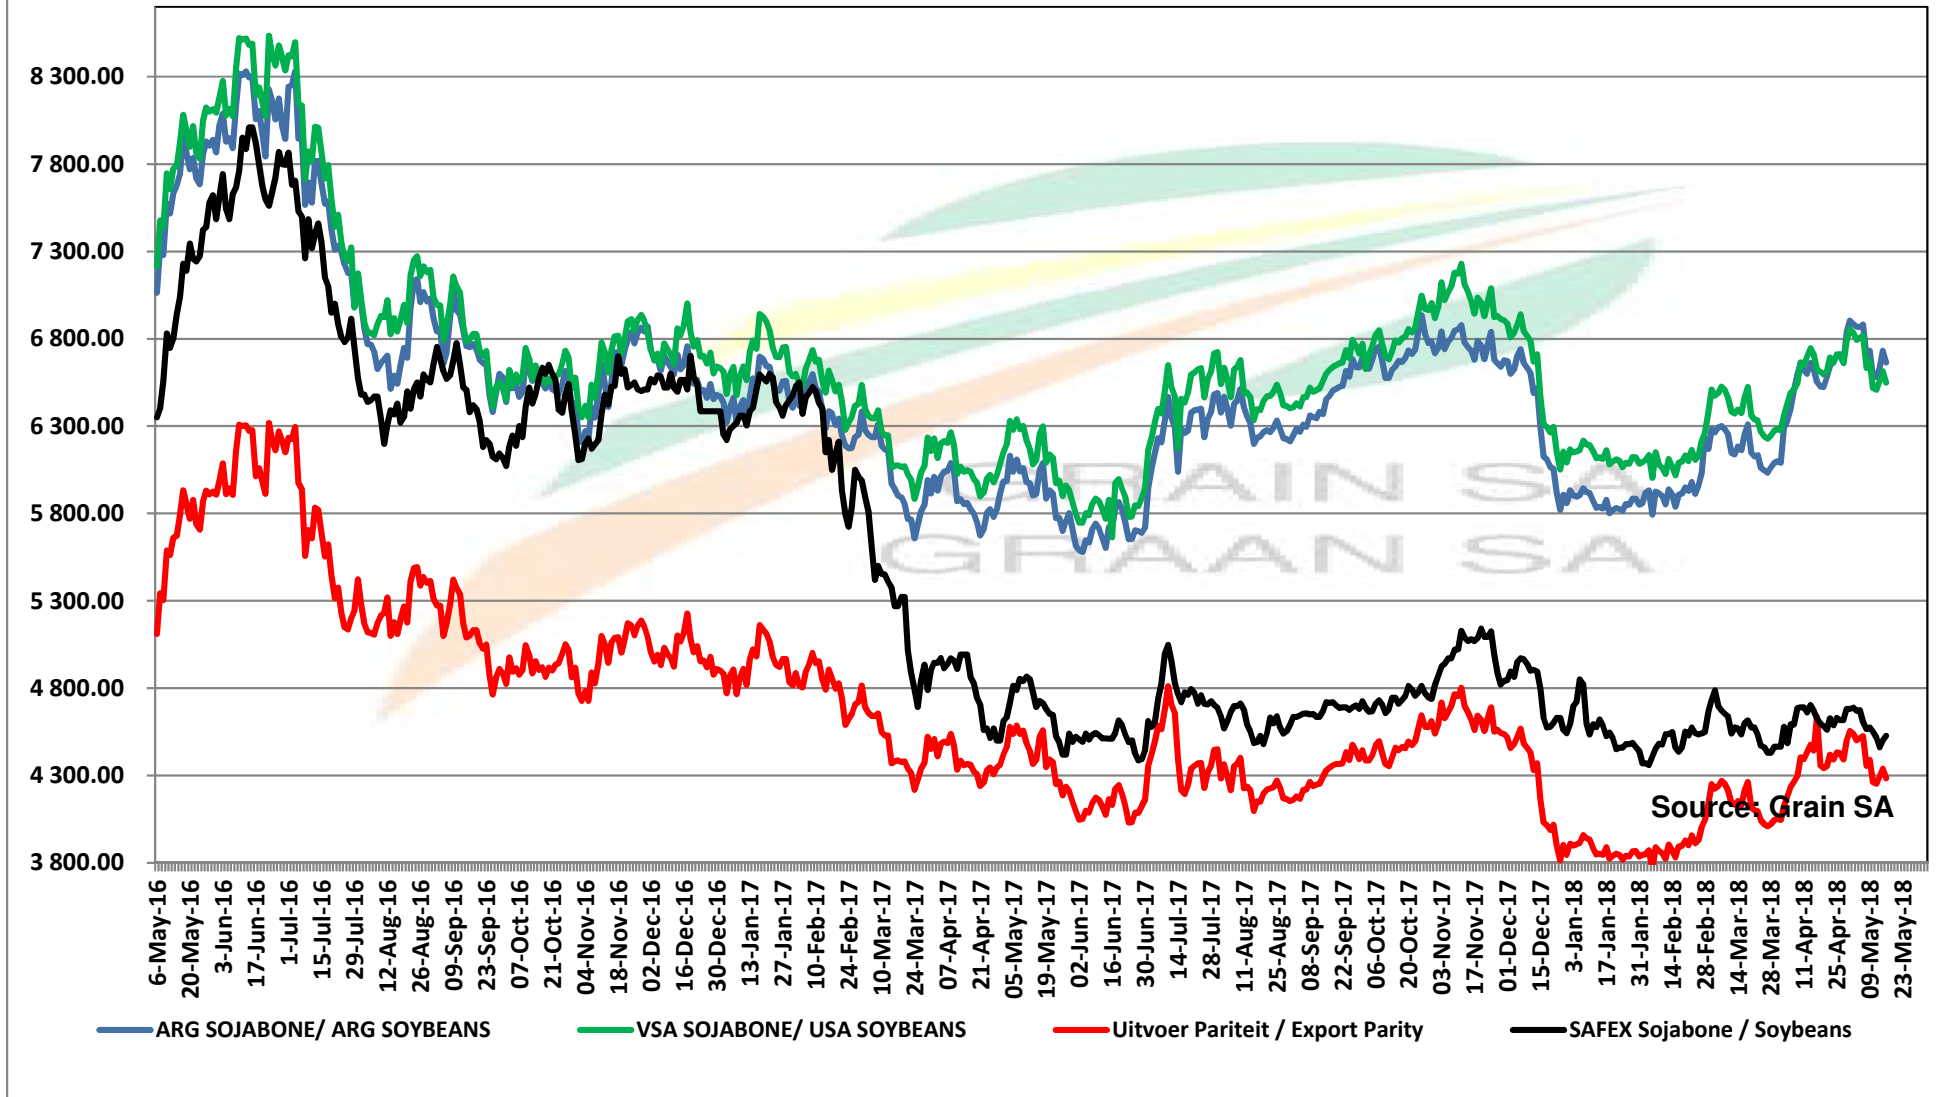

PRICES OF ARGENTINIAN SOYBEAN SEED DELIVERED IN RANDFONTEIN

PRYSE VAN ARGENTYNSE SOJABOONSAAD GELEWER IN RANDFONTEIN