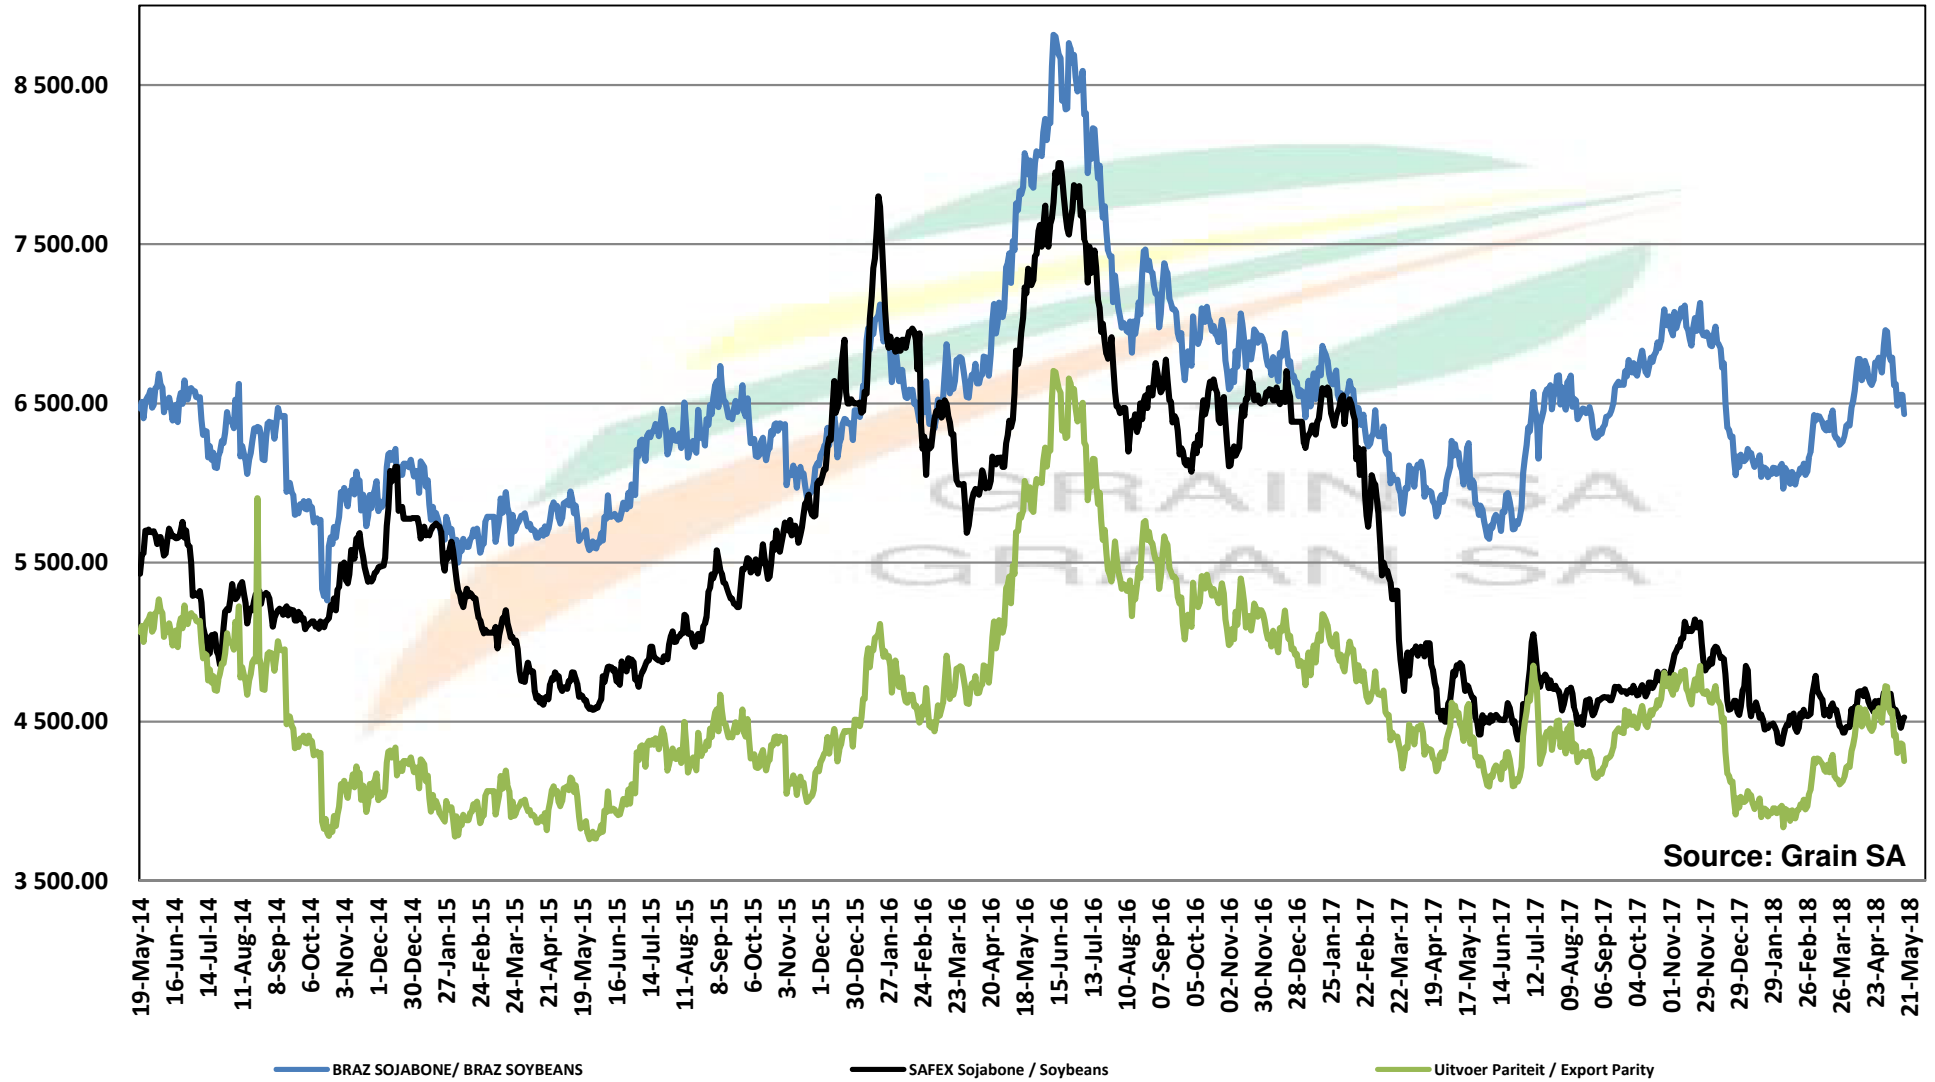

PRICES OF BRAZILIAN SOYBEAN DELIVERED IN RANDFONTEIN PRYSE VAN BRASILIAANSE SOJABONE GELEWER IN RANDFONTEIN