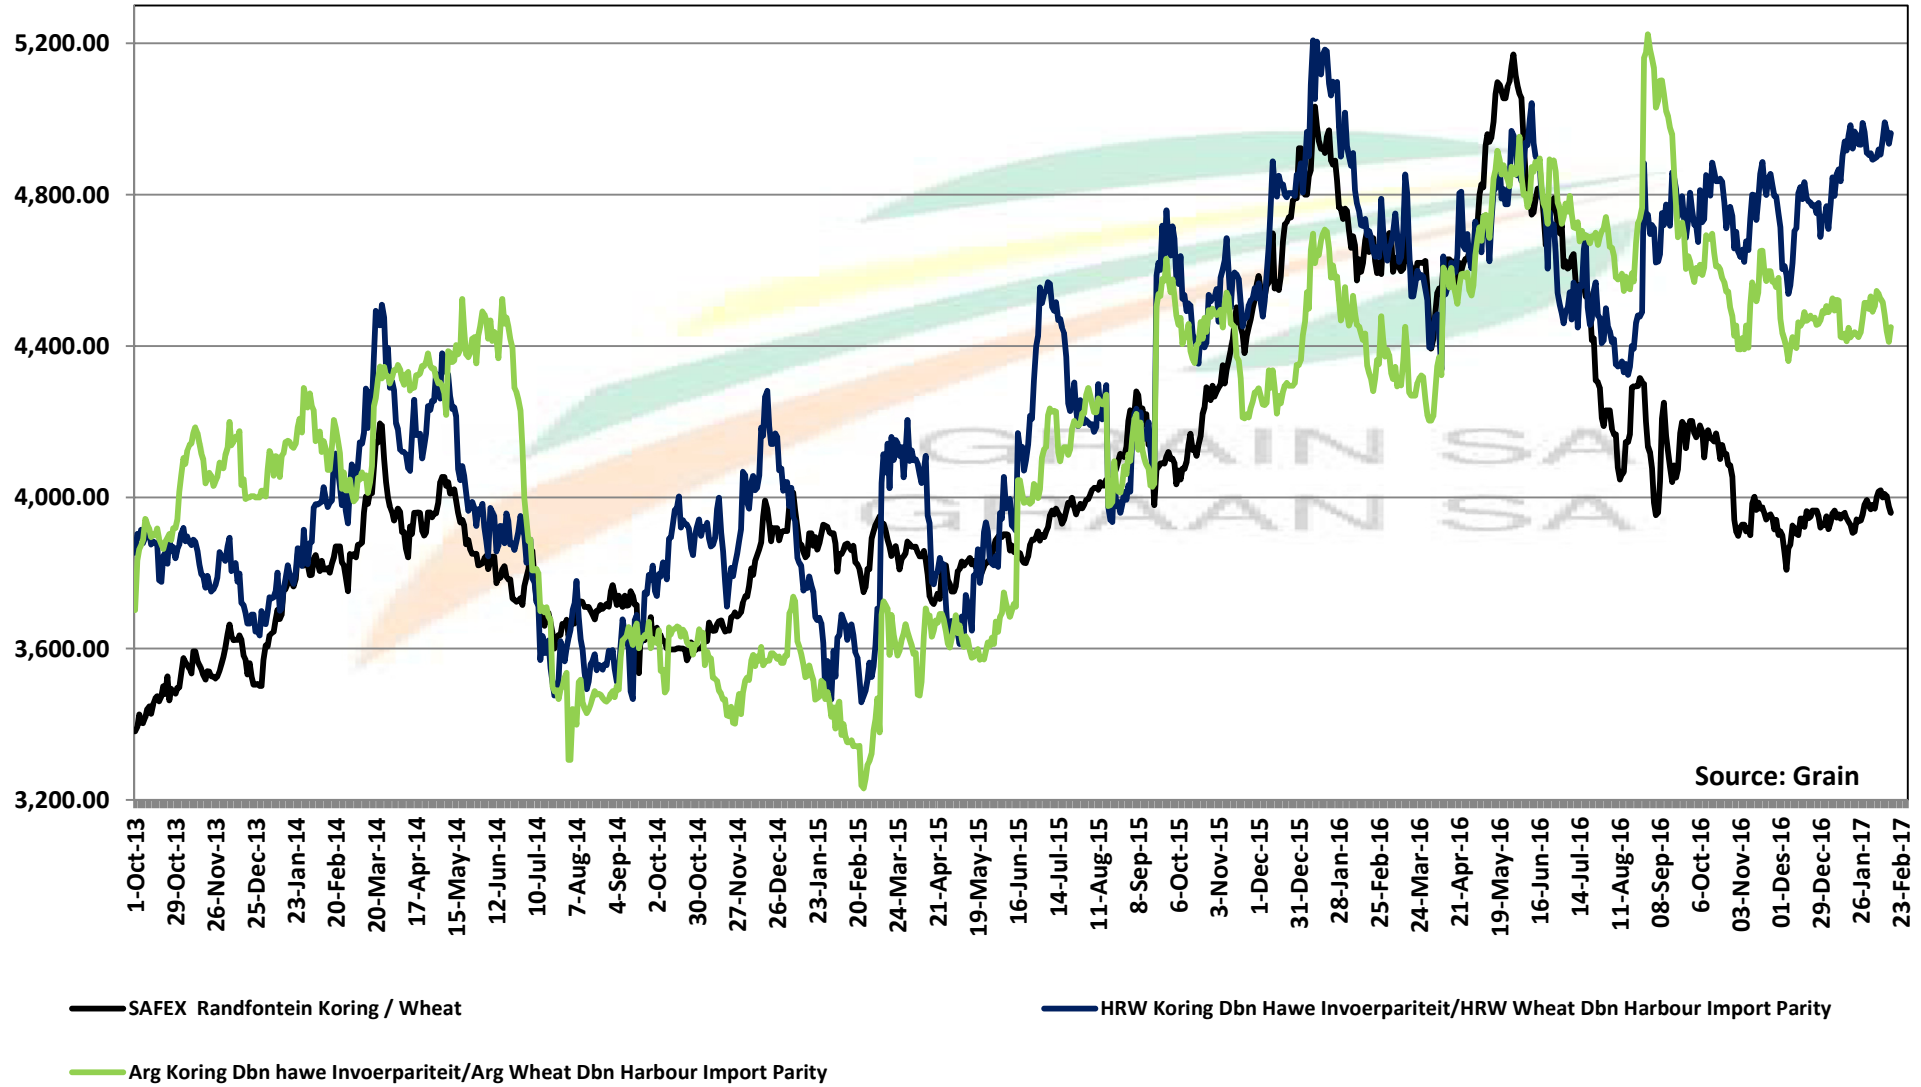

PRICES OF WHEAT DELIVERED IN DURBAN HARBOUR PRYSE VAN KORING VIR LEWERING IN DURBAN HAWE