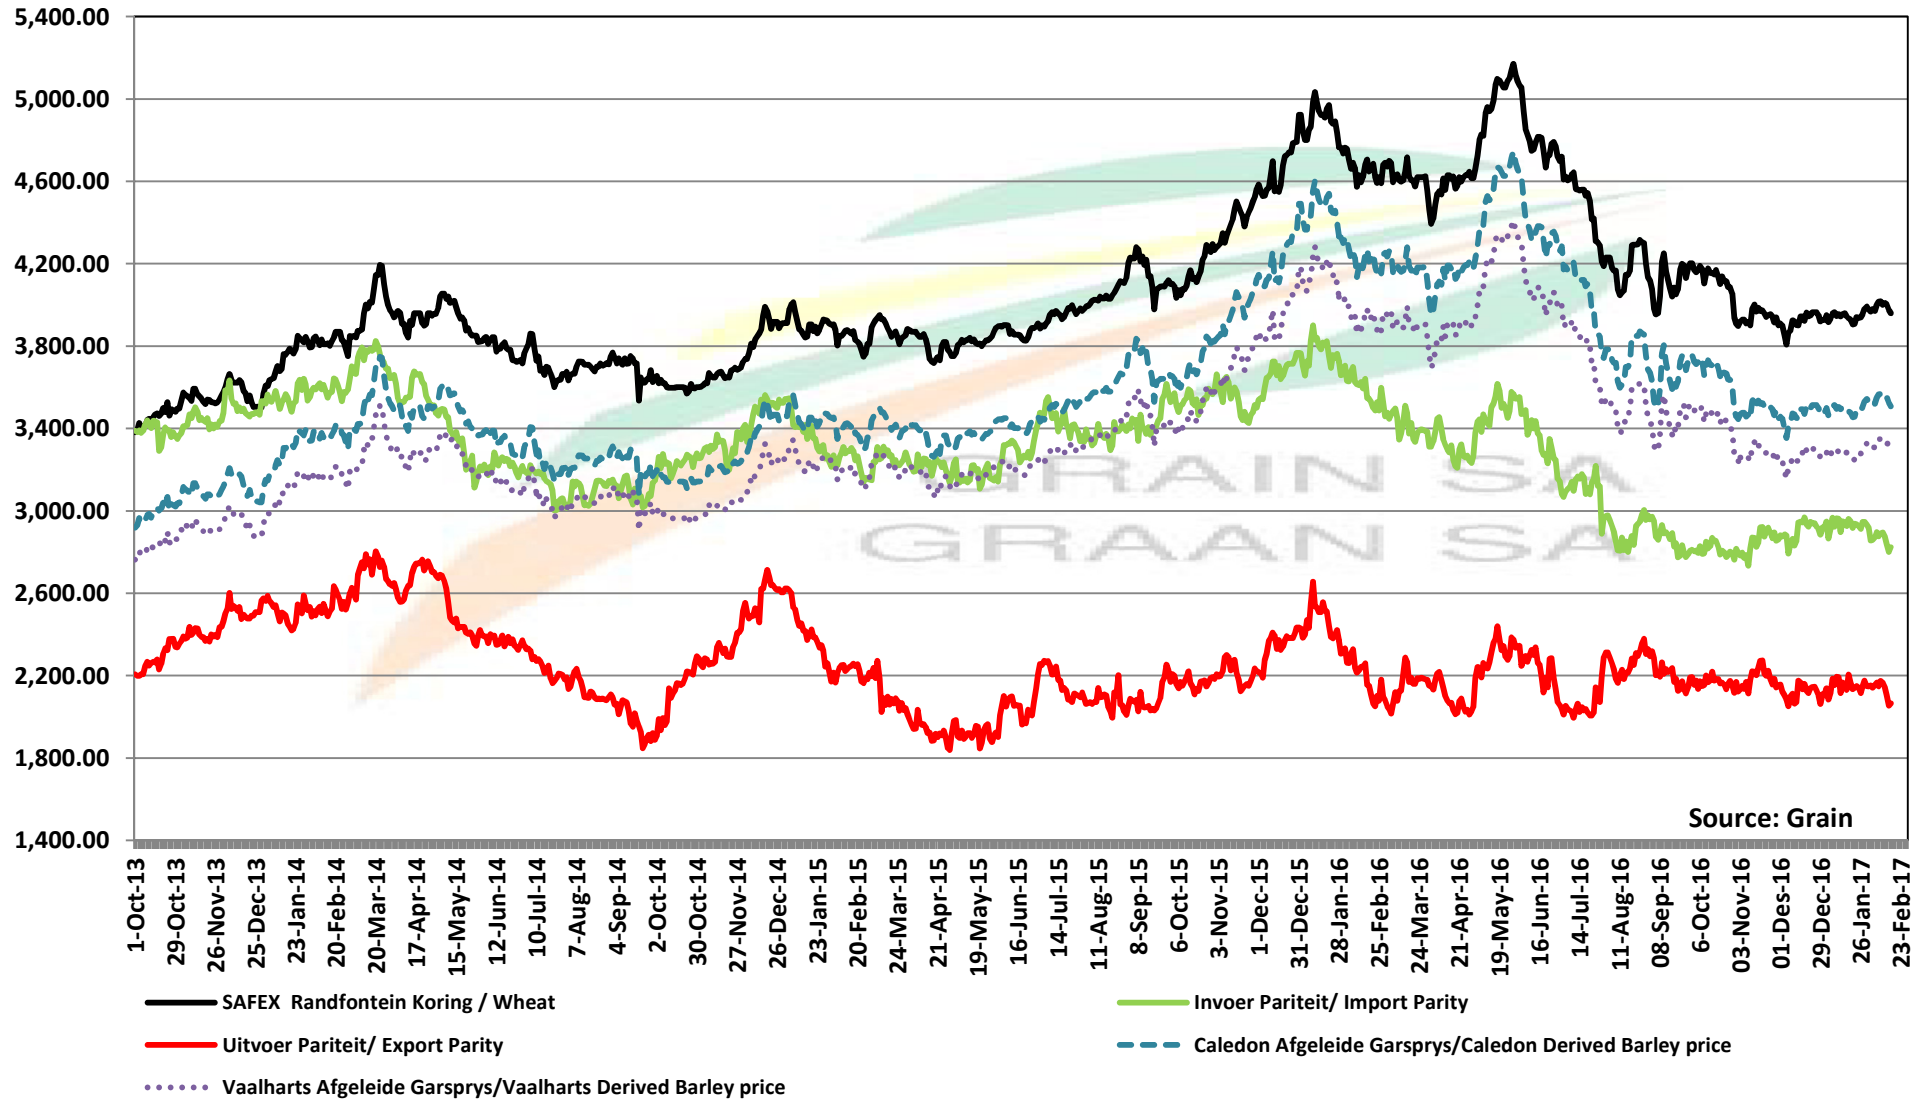

PRICES OF BARLEY DELIVERED IN RANDFONTEIN

PRYSE VAN GARS GELEWER IN RANDFONTEIN