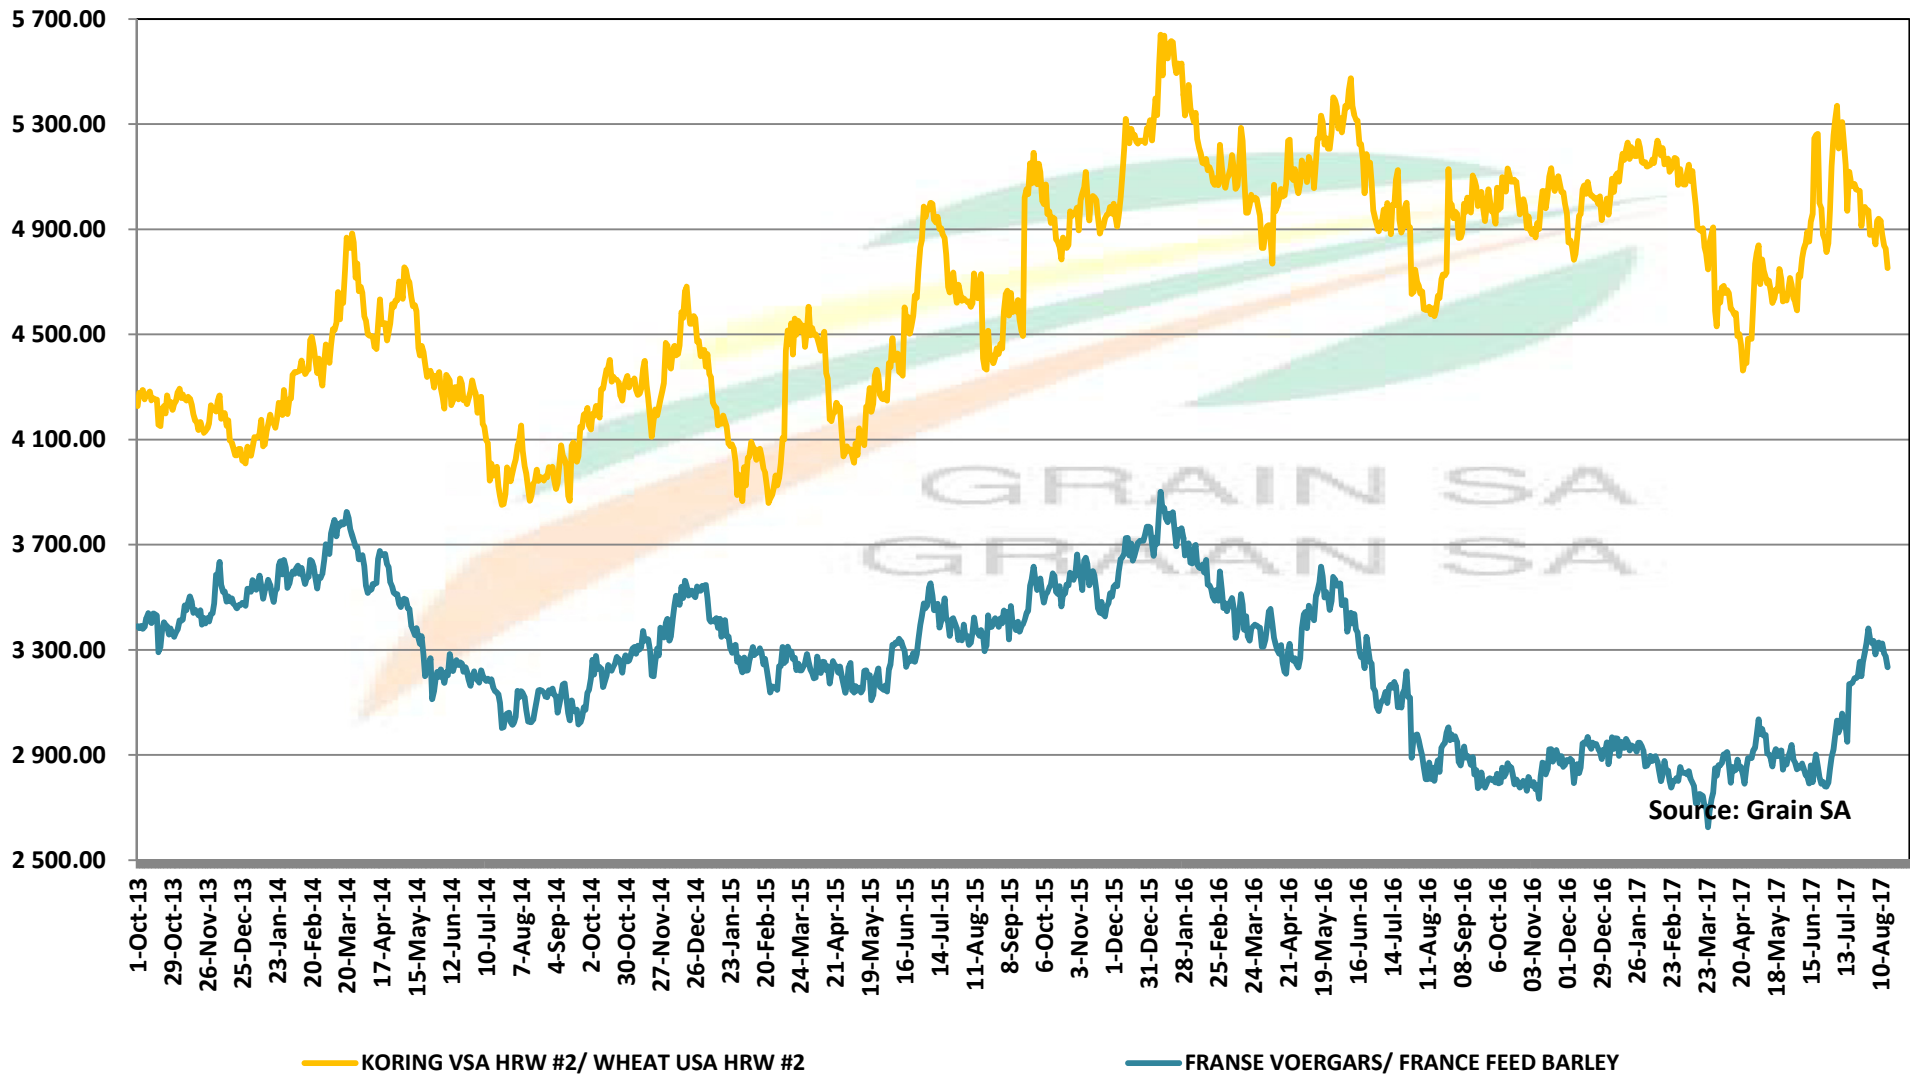

PRICES OF HRW WHEAT DELIVERED IN SEP 2017 (RANDFONTEIN)
PRYSE VAN HRW KORING VIR LEWERING IN SEP 2017 (RANDFONTEIN)

PRICES OF WHEAT DELIVERED IN DURBAN HARBOUR PRYSE VAN KORING VIR LEWERING IN DURBAN HAWE

PRICES OF BARLEY DELIVERED IN RANDFONTEIN

PRYSE VAN GARS GELEWER IN RANDFONTEIN

IMPORT PARITY OF USA HRW AND FRANCE FEED BARLEY

INVOERPARITEIT VAN VSA HRW KORING EN FRANSE VOERGARS

Source: Grain SA