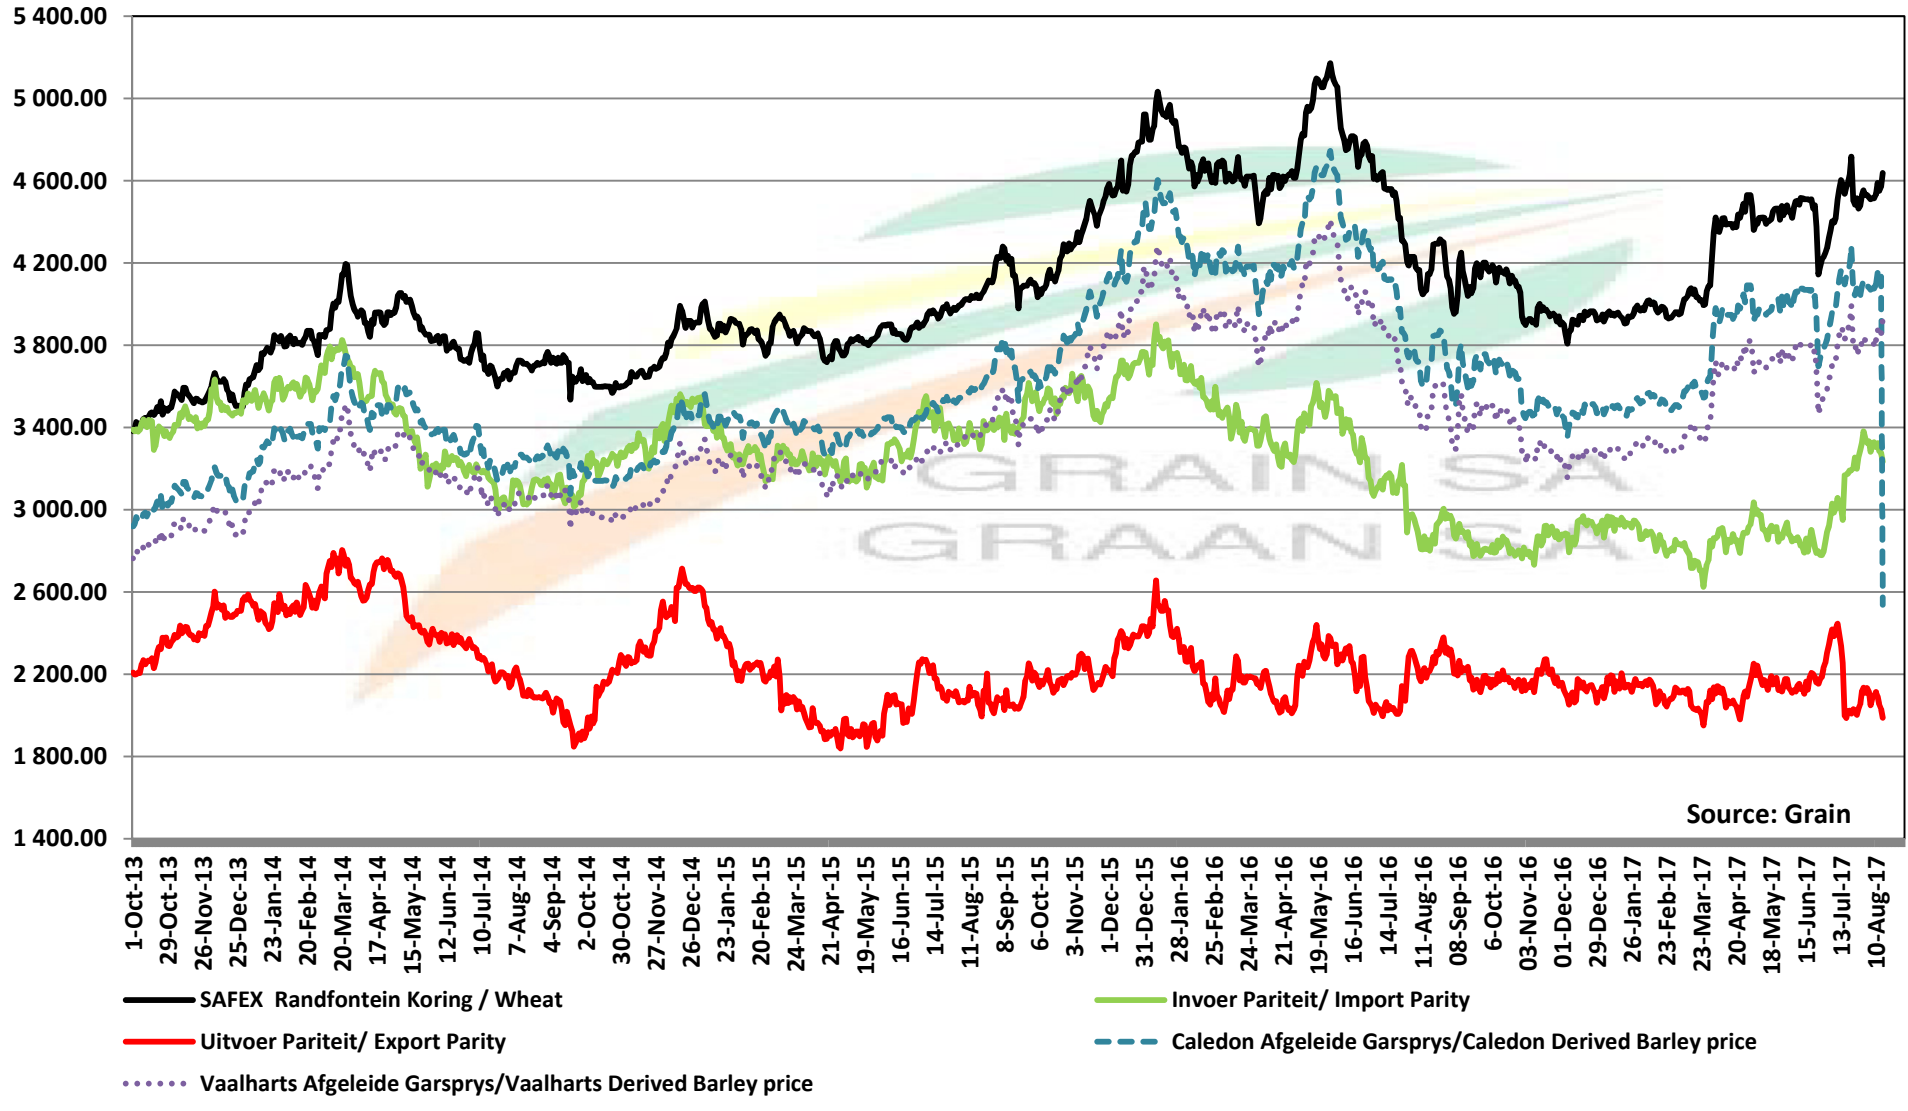

PRICES OF HRW WHEAT DELIVERED IN SEP 2017 (RANDFONTEIN)
PRYSE VAN HRW KORING VIR LEWERING IN SEP 2017 (RANDFONTEIN)

PRICES OF WHEAT DELIVERED IN DURBAN HARBOUR PRYSE VAN KORING VIR LEWERING IN DURBAN HAWE

PRICES OF BARLEY DELIVERED IN RANDFONTEIN

PRYSE VAN GARS GELEWER IN RANDFONTEIN

IMPORT PARITY OF USA HRW AND FRANCE FEED BARLEY

INVOERPARITEIT VAN VSA HRW KORING EN FRANSE VOERGARS

Source: Grain SA