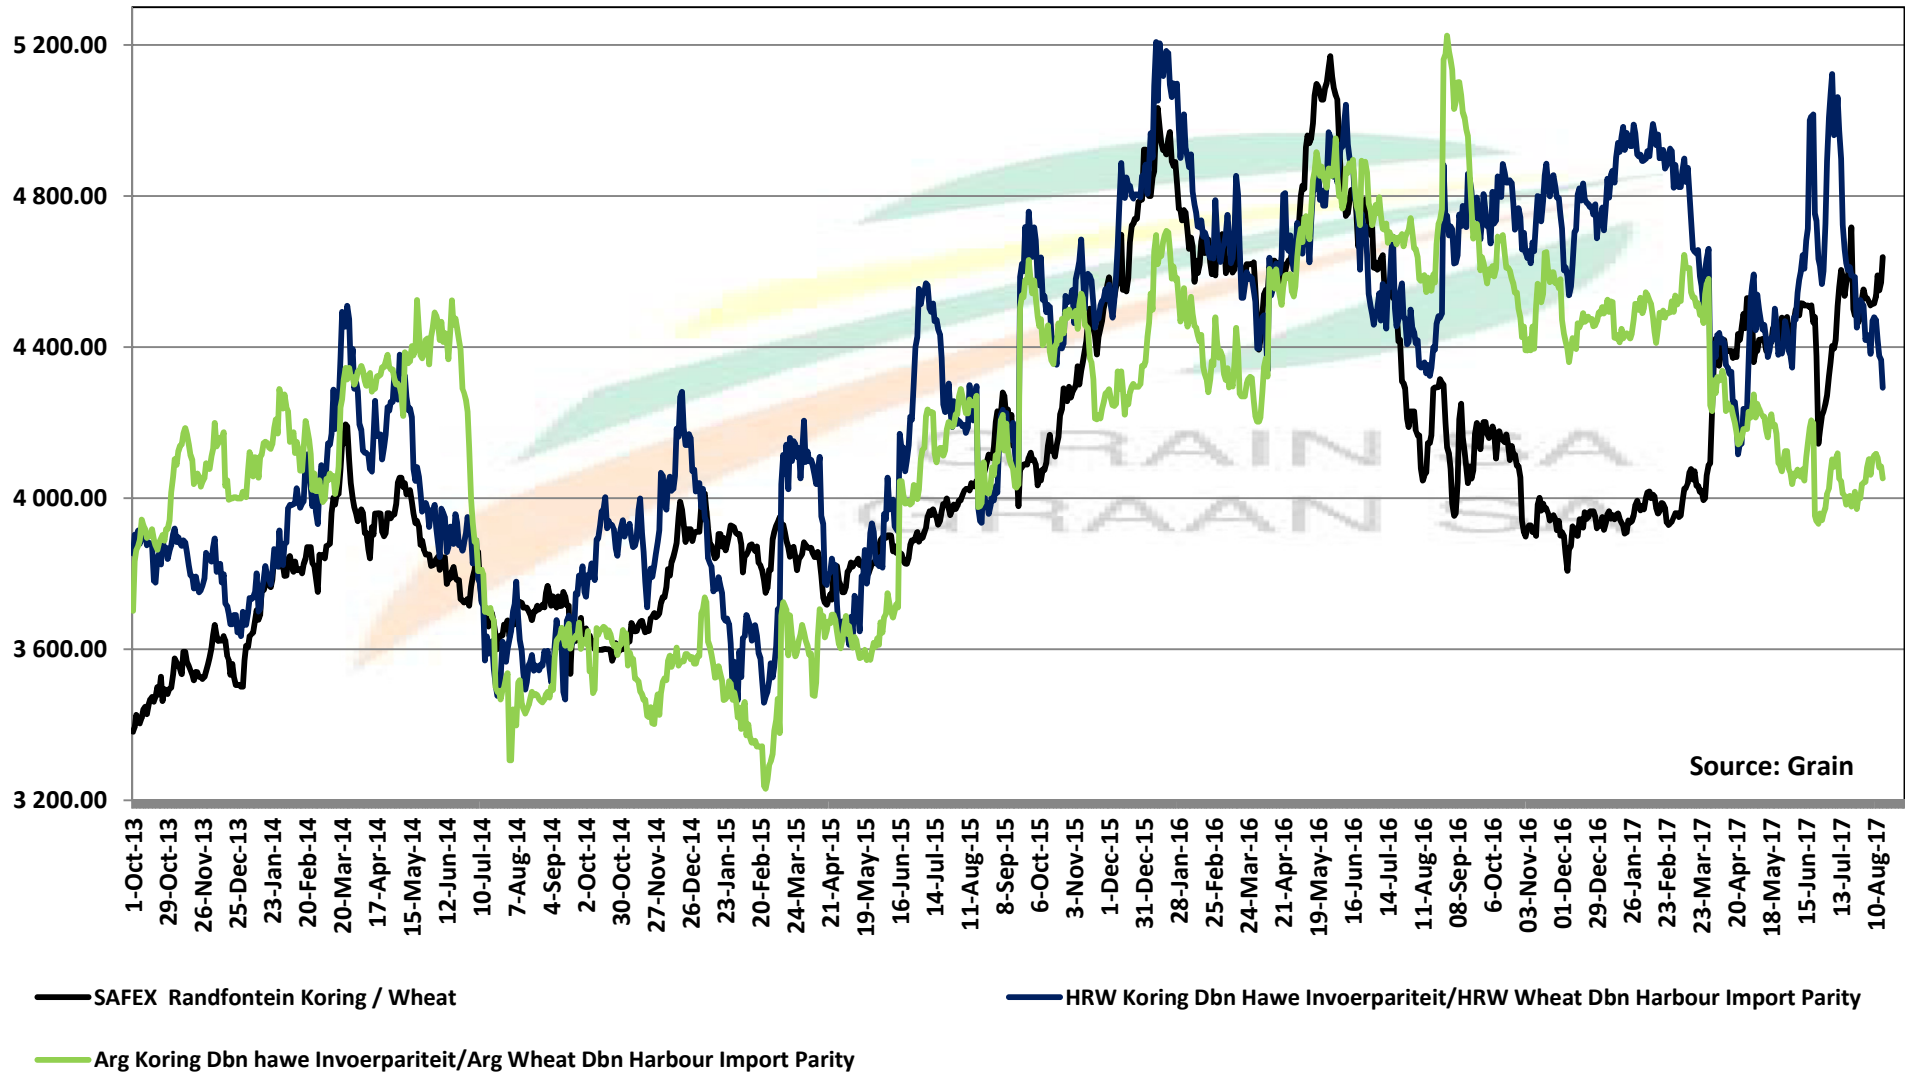

Source: Grain SA

PRICES OF WHEAT DELIVERED IN RANDFONTEIN PRYSE VAN KORING GELEWER IN RANDFONTEIN

PRICES OF RSA AND GERMAN WHEAT DELIVERED IN RANDFONTEIN

PRYSE VAN RSA EN DUITSTE KORING GELEWER IN RANDFONTEIN

PRICES OF HRW WHEAT DELIVERED IN SEP 2017 (RANDFONTEIN)
PRYSE VAN HRW KORING VIR LEWERING IN SEP 2017 (RANDFONTEIN)

PRICES OF WHEAT DELIVERED IN DURBAN HARBOUR PRYSE VAN KORING VIR LEWERING IN DURBAN HAWE