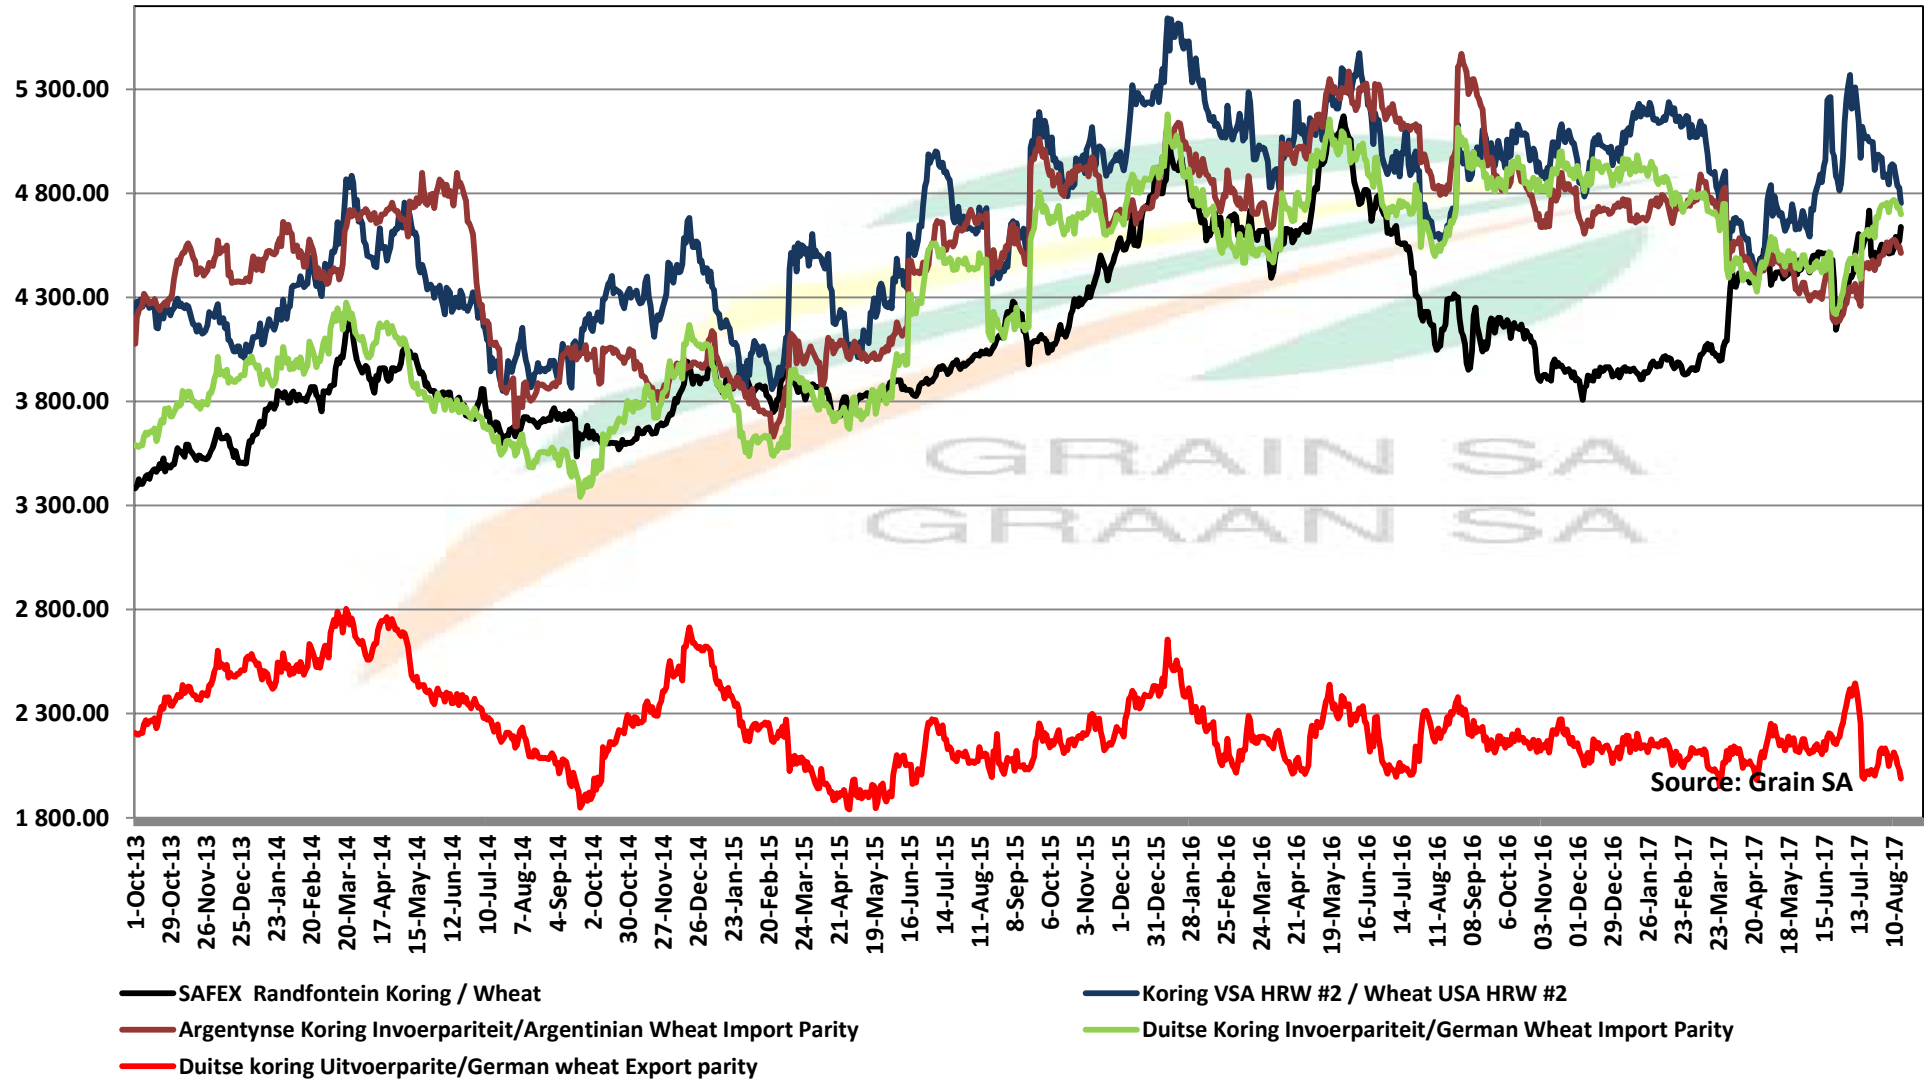

PRICES OF RSA AND ARGENTINE WHEAT DELIVERED IN RANDFONTEIN
PRYSE VAN RSA EN ARGENTYNSE KORING GELEWER IN RANDFONTEIN

Source: Grain SA

PRICES OF SOUTH AFRICAN AND USA WHEAT DELIVERED IN RANDFONTEIN PRYSE VAN SUID AFRIKAANSE EN VSA KORING GELEWER IN RANDFONTEIN

Source: Grain SA

PRICES OF WHEAT DELIVERED IN RANDFONTEIN PRYSE VAN KORING GELEWER IN RANDFONTEIN

PRICES OF RSA AND GERMAN WHEAT DELIVERED IN RANDFONTEIN

PRYSE VAN RSA EN DUITSTE KORING GELEWER IN RANDFONTEIN