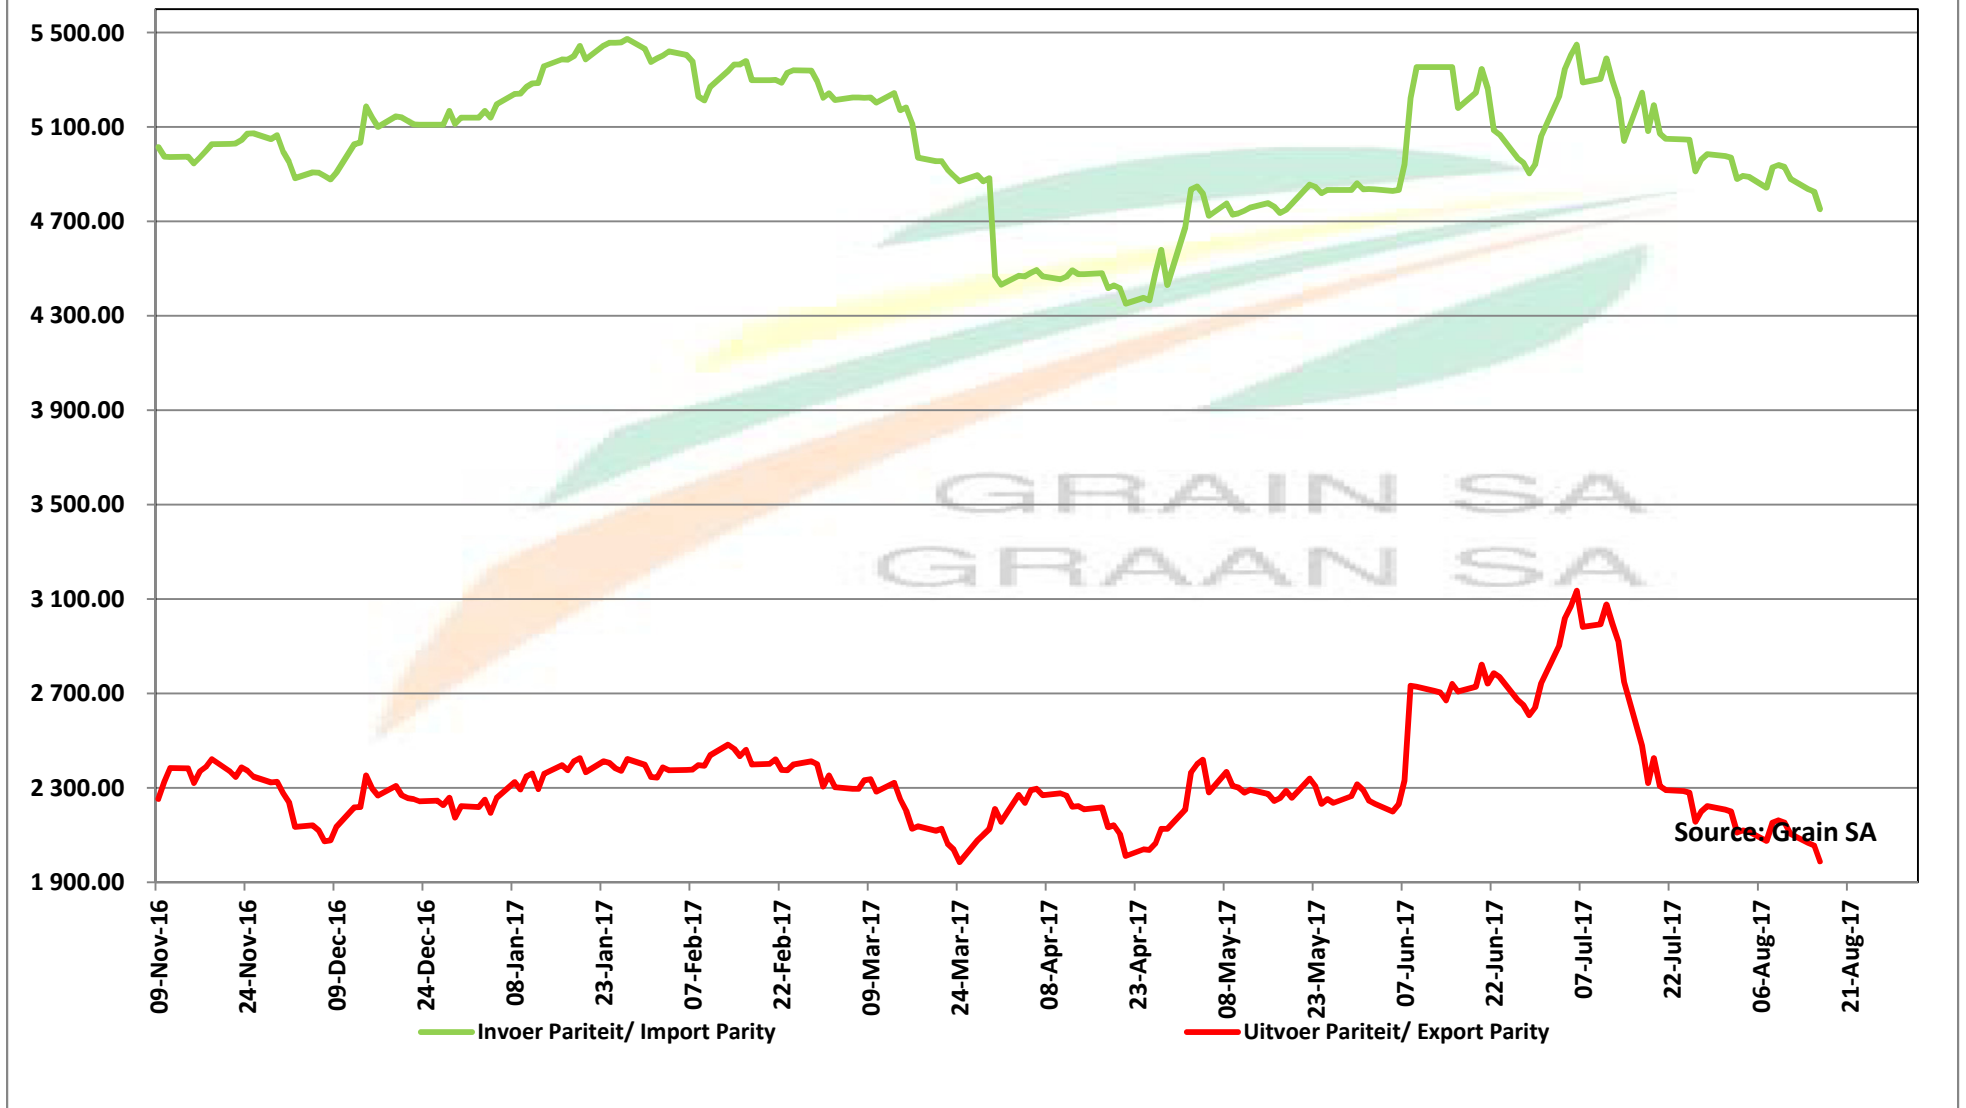

PRICES OF HRW WHEAT DELIVERED IN SEP 2017 (RANDFONTEIN)
PRYSE VAN HRW KORING VIR LEWERING IN SEP 2017 (RANDFONTEIN)