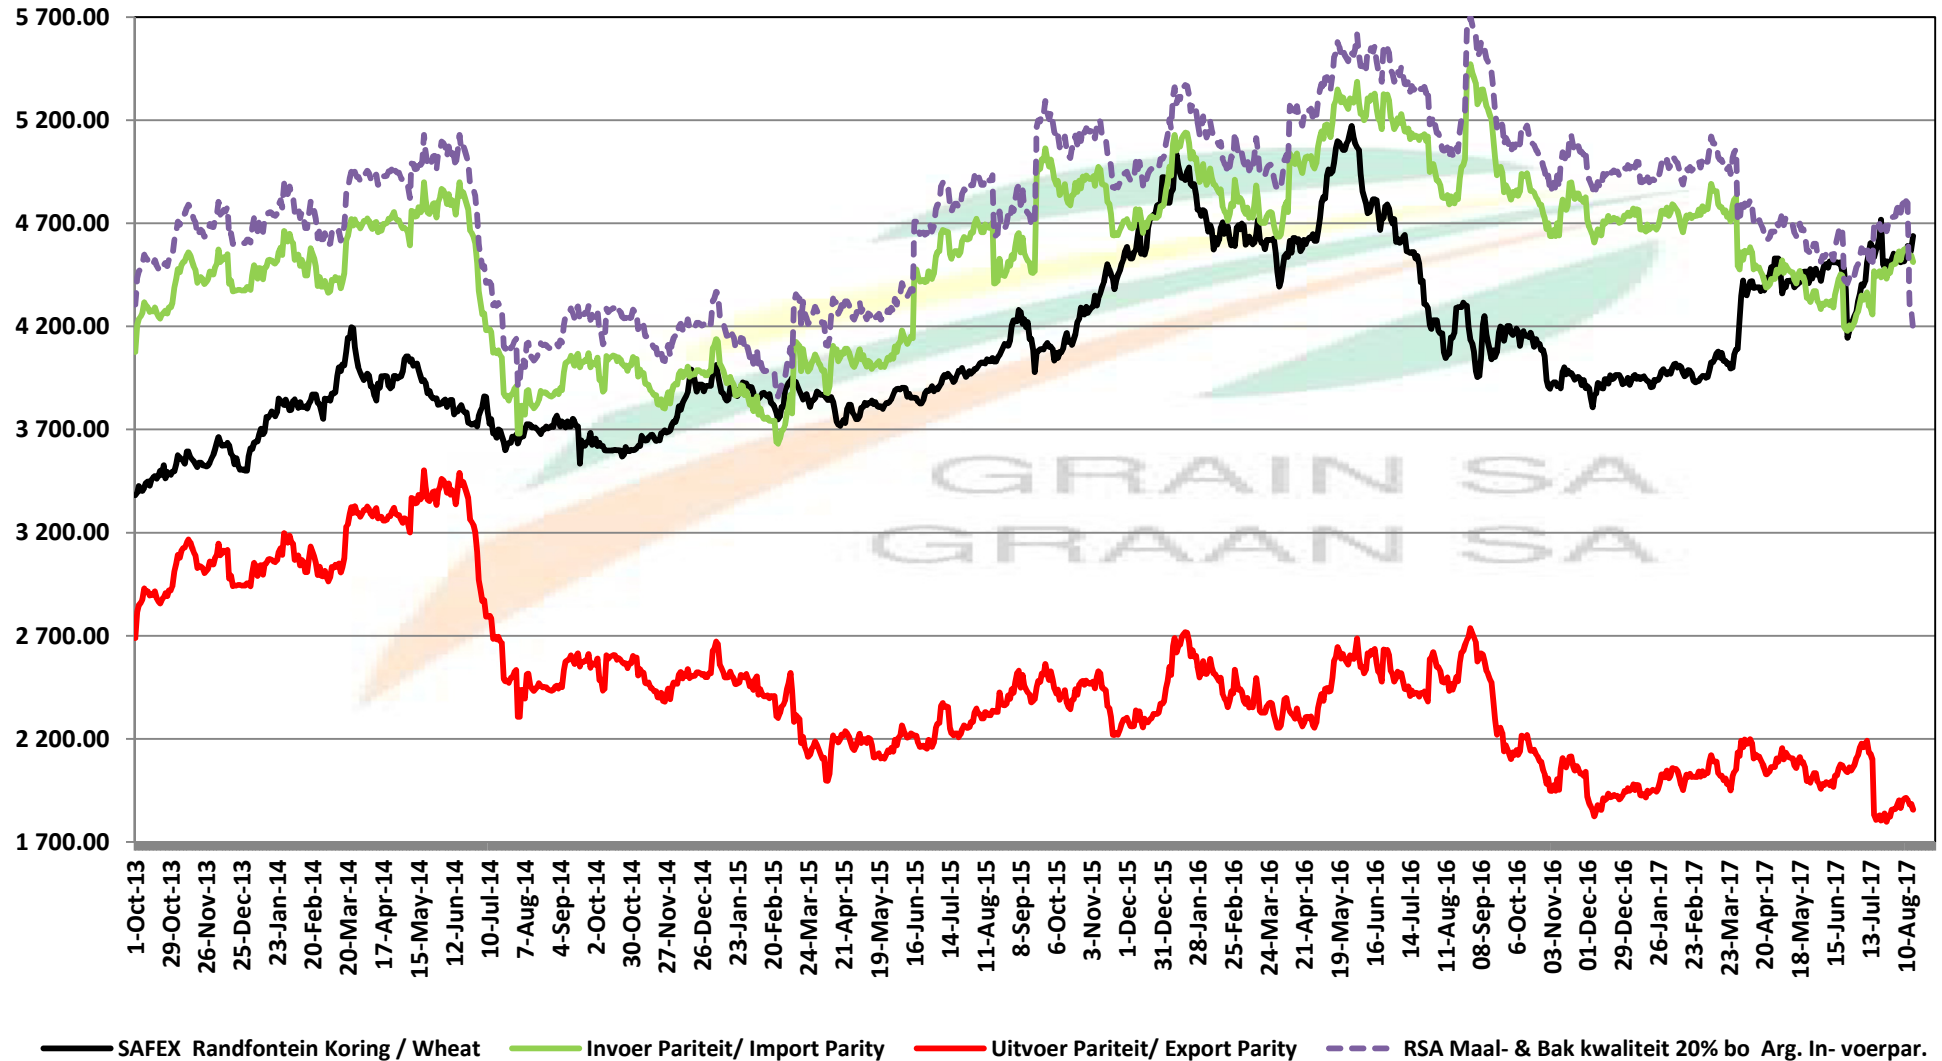

PRICES OF RSA AND ARGENTINE WHEAT DELIVERED IN RANDFONTEIN
PRYSE VAN RSA EN ARGENTYNSE KORING GELEWER IN RANDFONTEIN

Source: Grain SA

PRICES OF SOUTH AFRICAN AND USA WHEAT DELIVERED IN RANDFONTEIN PRYSE VAN SUID AFRIKAANSE EN VSA KORING GELEWER IN RANDFONTEIN