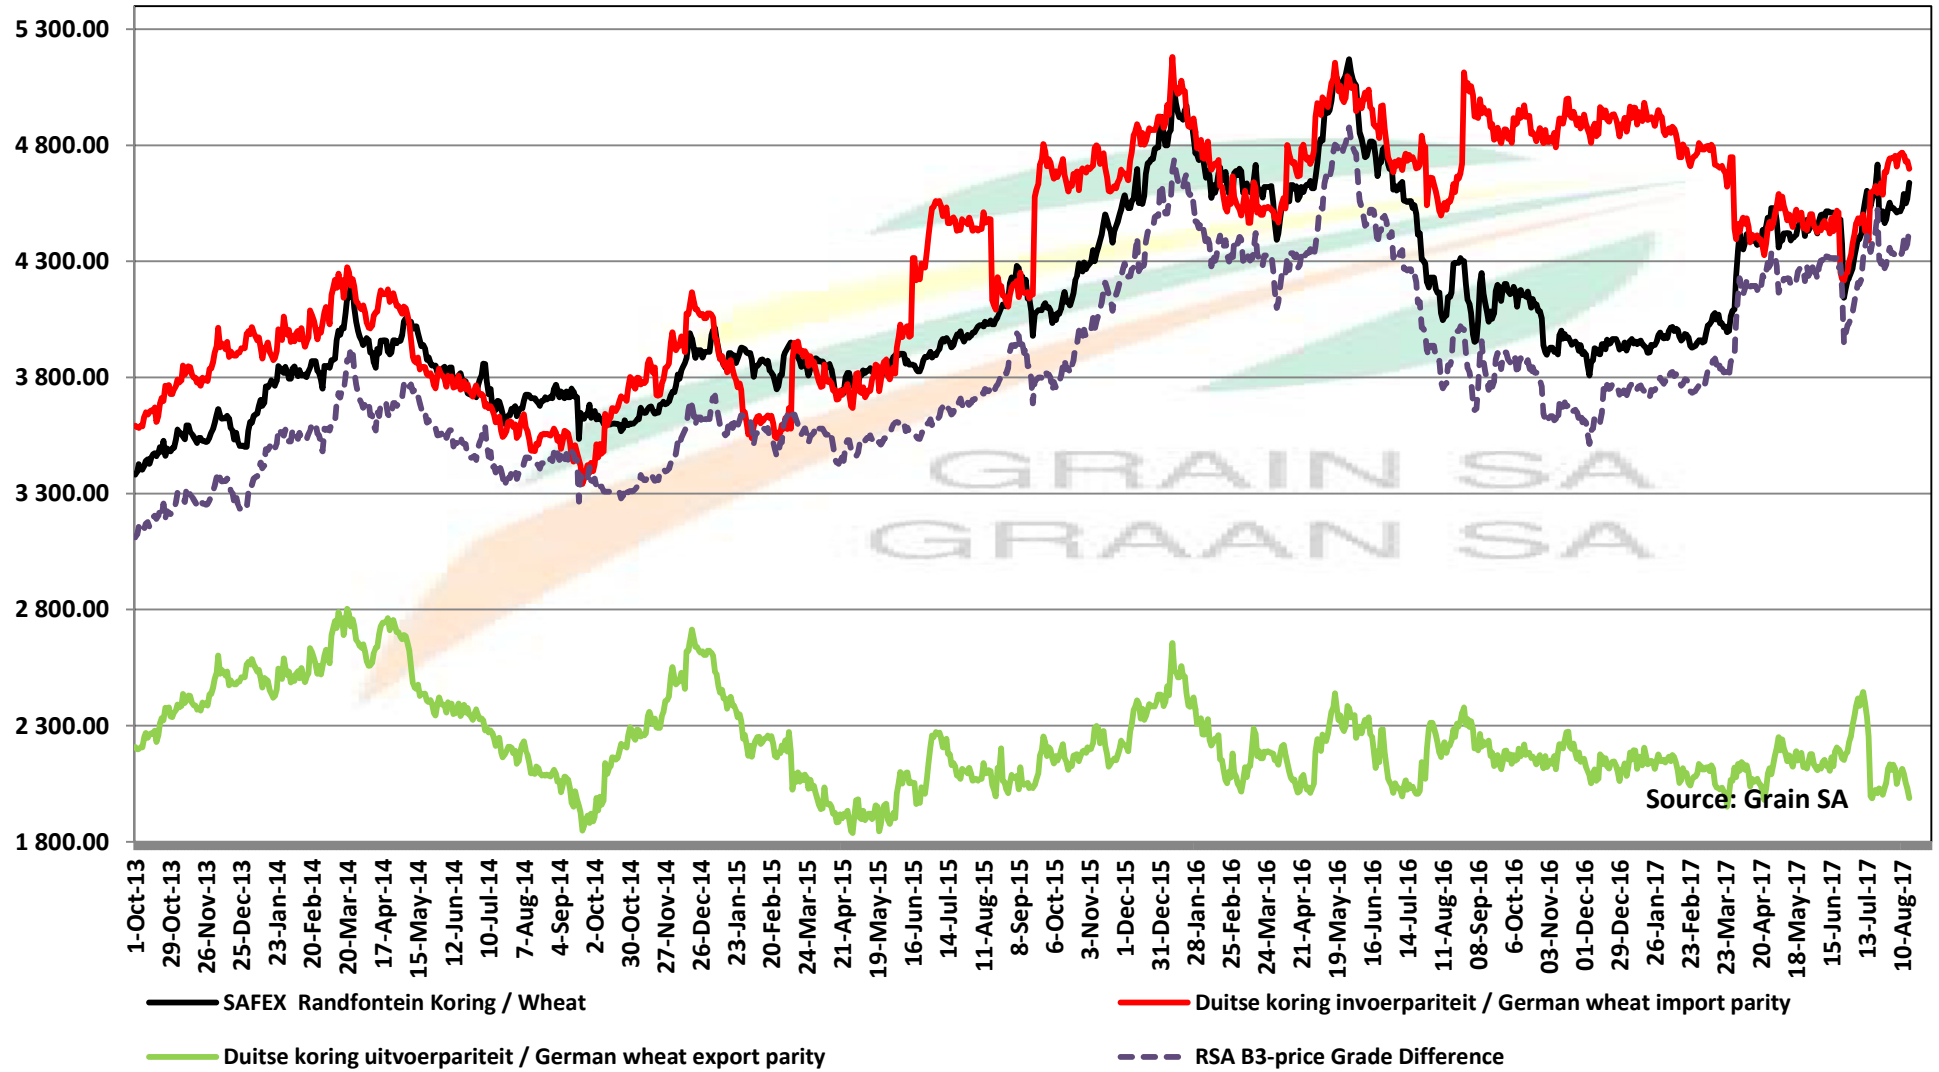

PRICES OF RSA AND GERMAN WHEAT DELIVERED IN RANDFONTEIN

PRYSE VAN RSA EN DUITSTE KORING GELEWER IN RANDFONTEIN