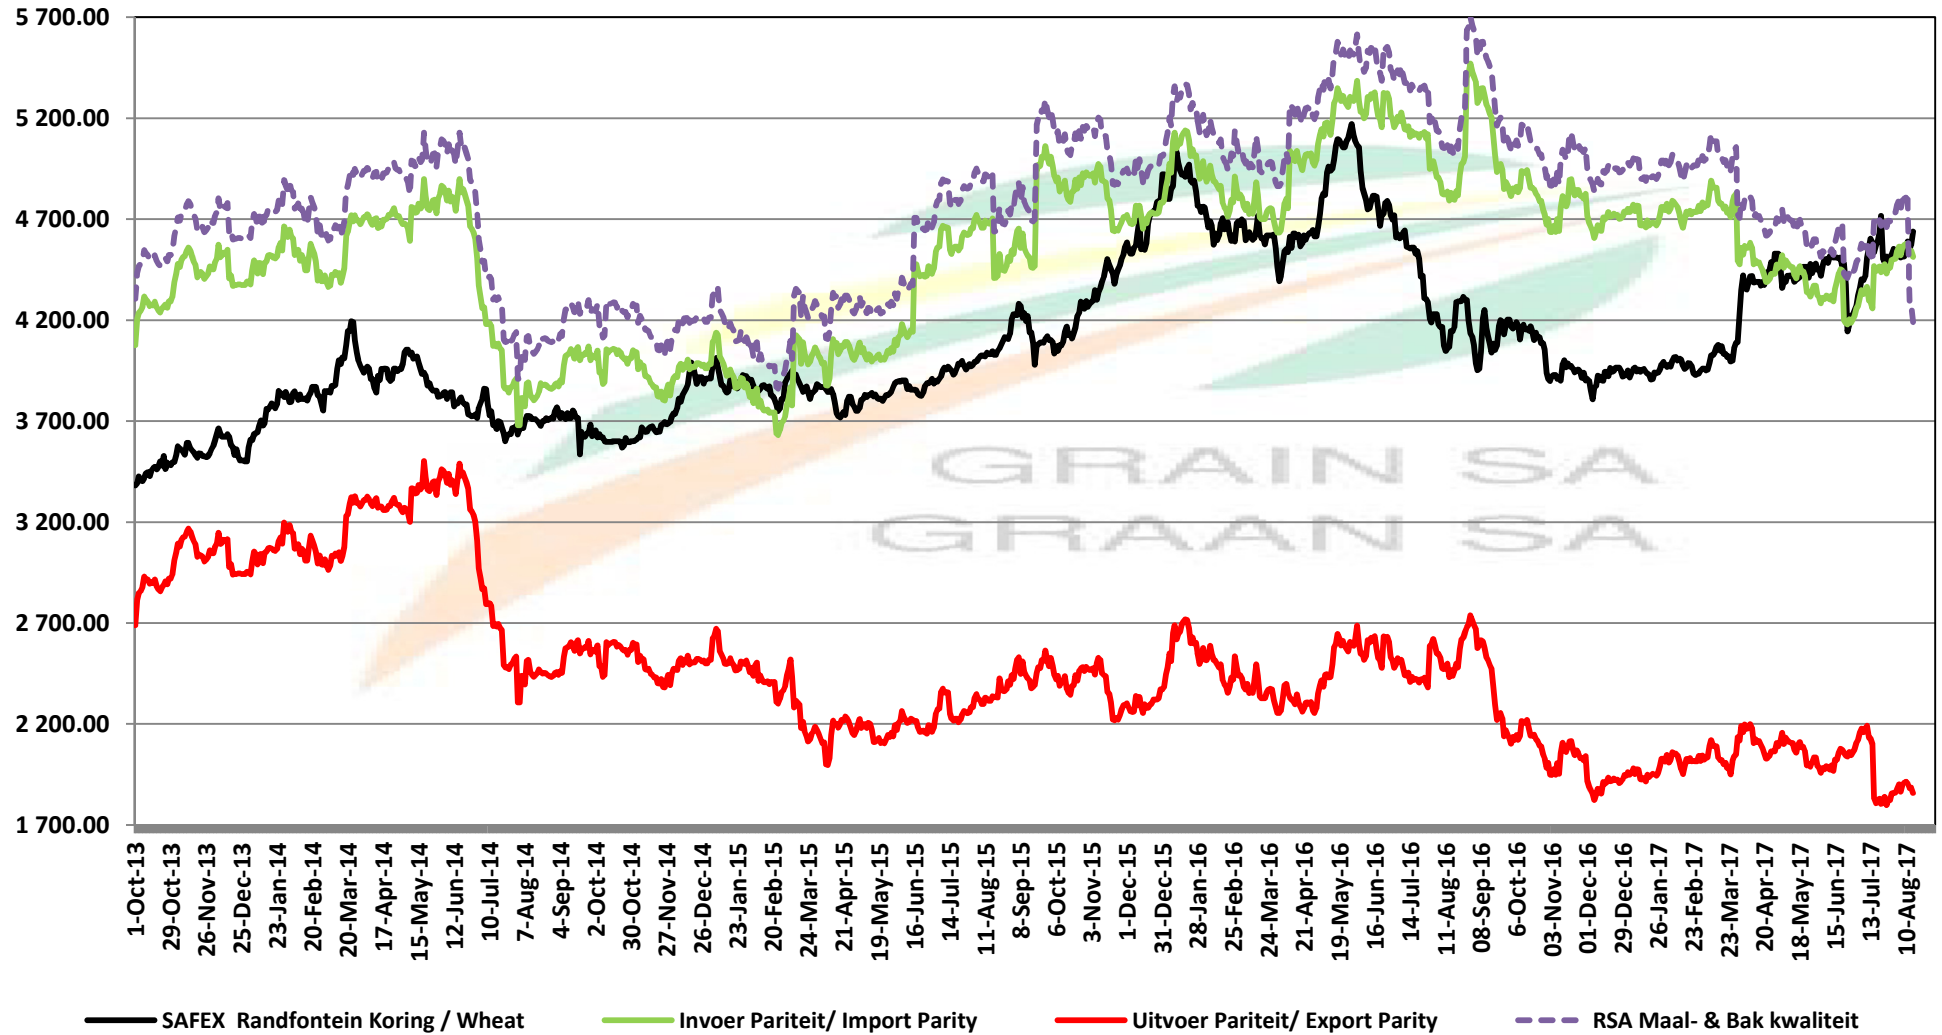

PRICES OF RSA AND ARGENTINE WHEAT DELIVERED IN RANDFONTEIN
PRYSE VAN RSA EN ARGENTYNSE KORING GELEWER IN RANDFONTEIN

Source: Grain SA

PRICES OF SOUTH AFRICAN AND USA WHEAT DELIVERED IN RANDFONTEIN PRYSE VAN SUID AFRIKAANSE EN VSA KORING GELEWER IN RANDFONTEIN

Source: Grain SA

PRICES OF WHEAT DELIVERED IN RANDFONTEIN PRYSE VAN KORING GELEWER IN RANDFONTEIN

PRICES OF RSA AND GERMAN WHEAT DELIVERED IN RANDFONTEIN

PRYSE VAN RSA EN DUITSTE KORING GELEWER IN RANDFONTEIN