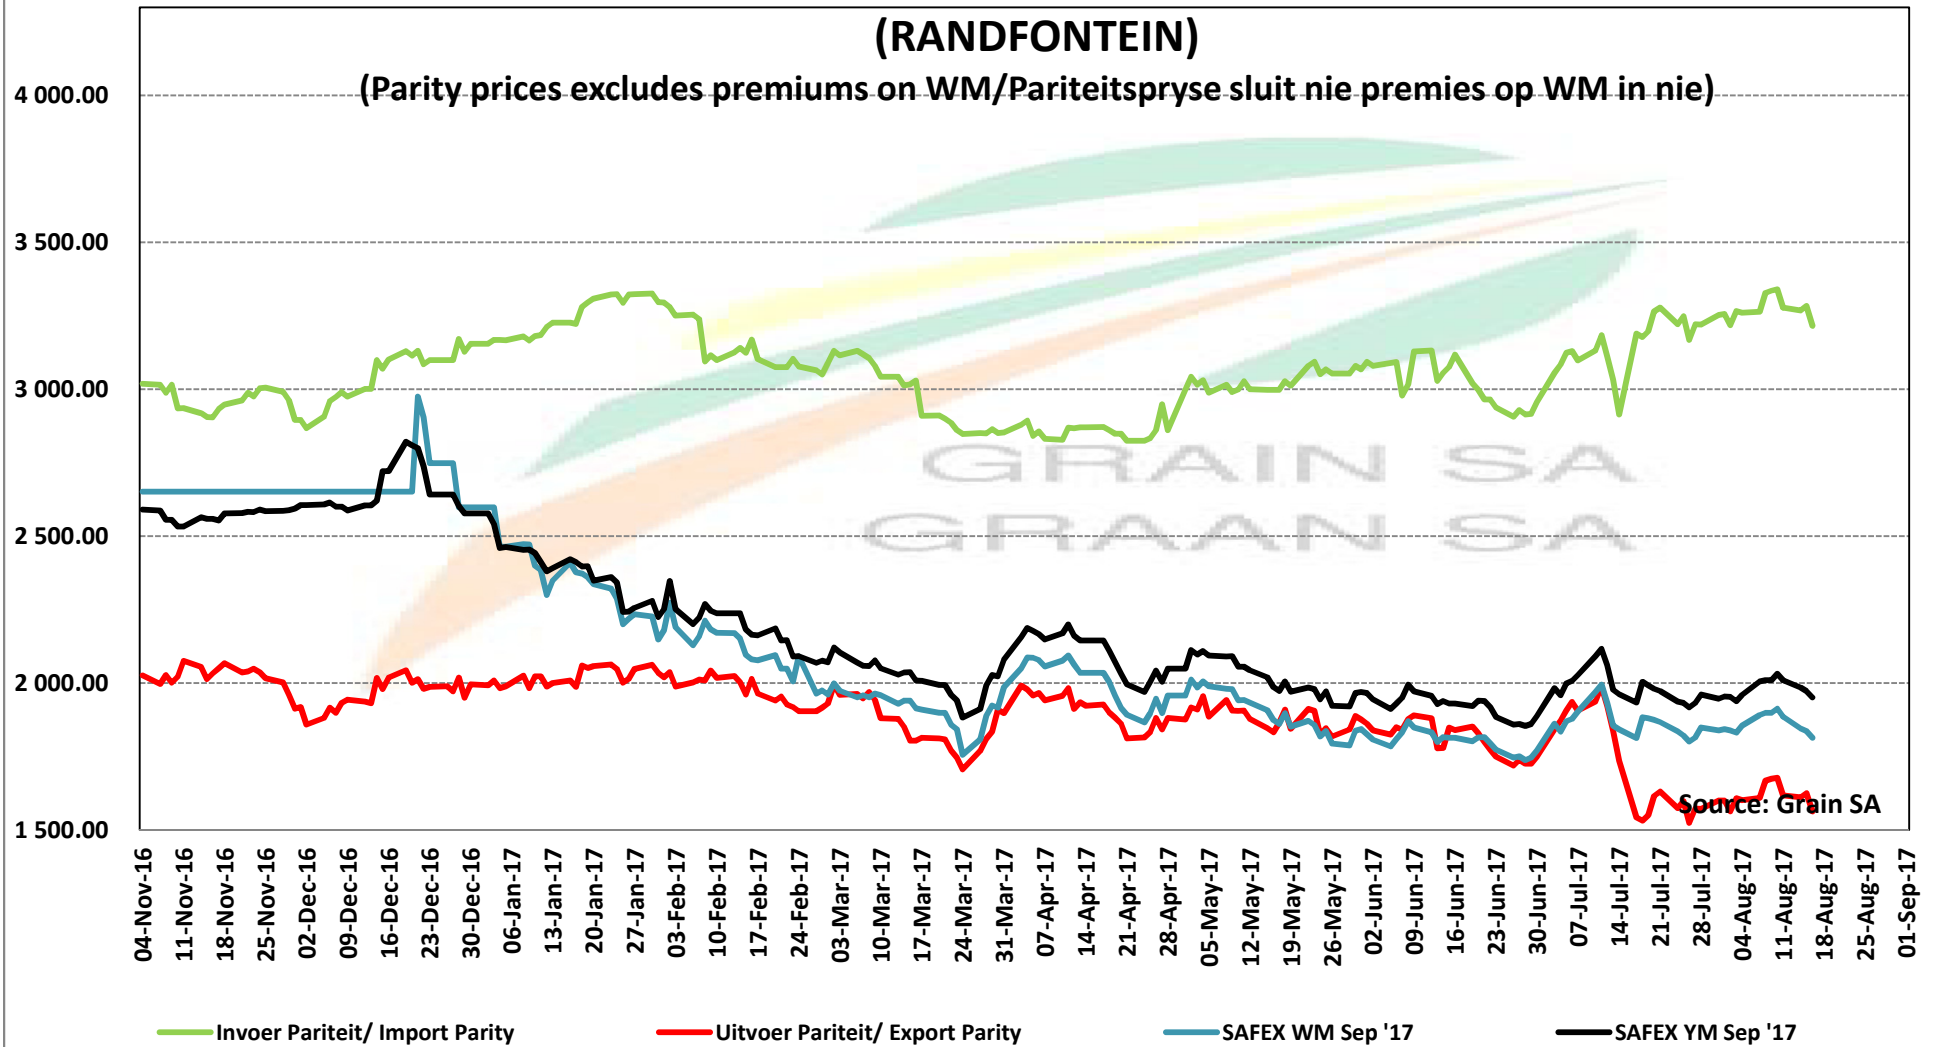

Source: Grain SA

# PRICES OF USA YELLOW MAIZE DELIVERED IN RANDFONTEIN PRYSE VAN VSA GEELMIELIES GELEWER IN RANDFONTEIN

**PRICES OF USA WHITE & YELLOW MAIZE DELIVERED IN JUL 2017  
(RANDFONTEIN)**

**PRYSE VAN VSA WITMIELIES & GEELMIELIESVIR LEWERING JUL 2017  
(RANDFONTEIN)**

(Parity prices excludes premiums on WM/Pariteitspryse sluit nie premies op WM in nie)

Source: Grain SA