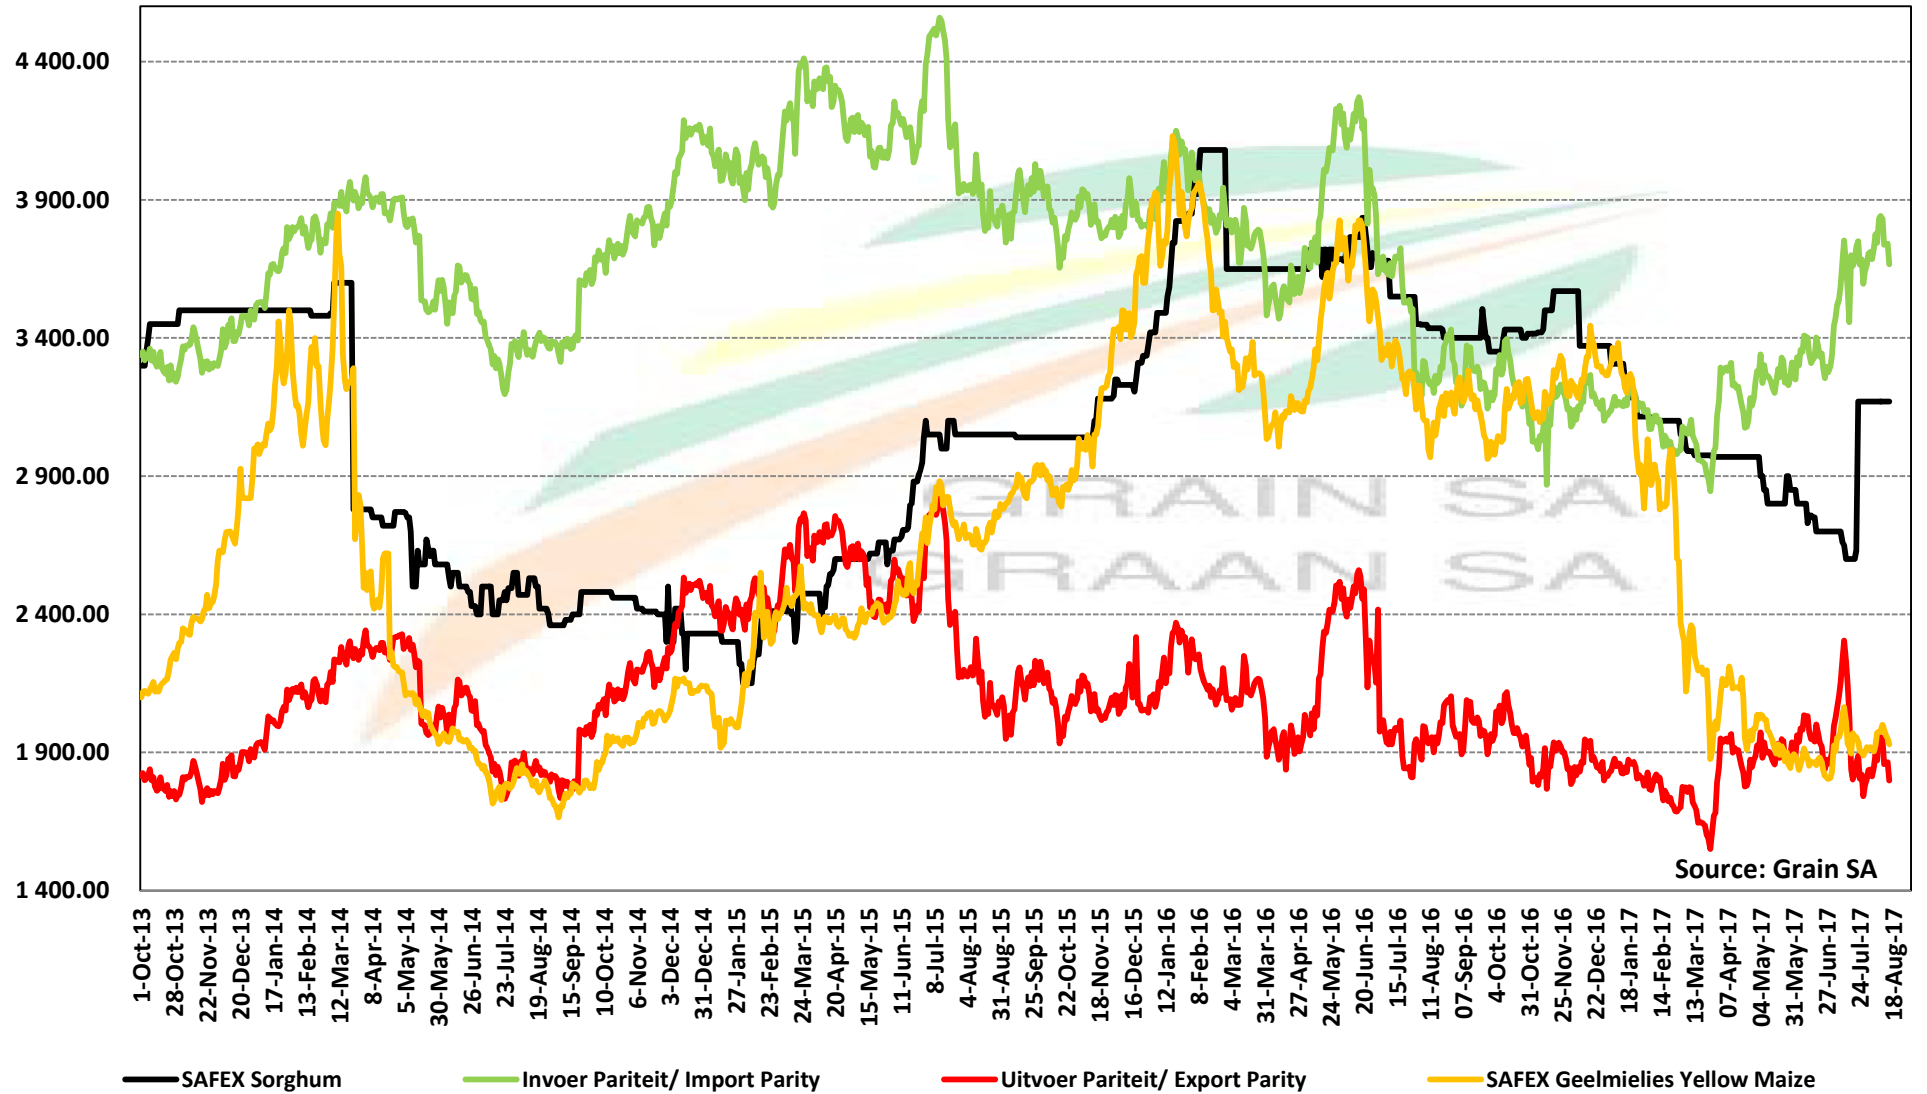

# PRICES OF USA SORGHUM DELIVERED IN RANDFONTEIN PRYSE VAN VSA SORGHUM GELEWER IN RANDFONTEIN

**\*PRICES OF USA WHITE MAIZE DELIVERED IN RANDFONTEIN**

**\*PRYSE VAN VSA WITMIELIES GELEWER IN RANDFONTEIN**

Source: Grain SA