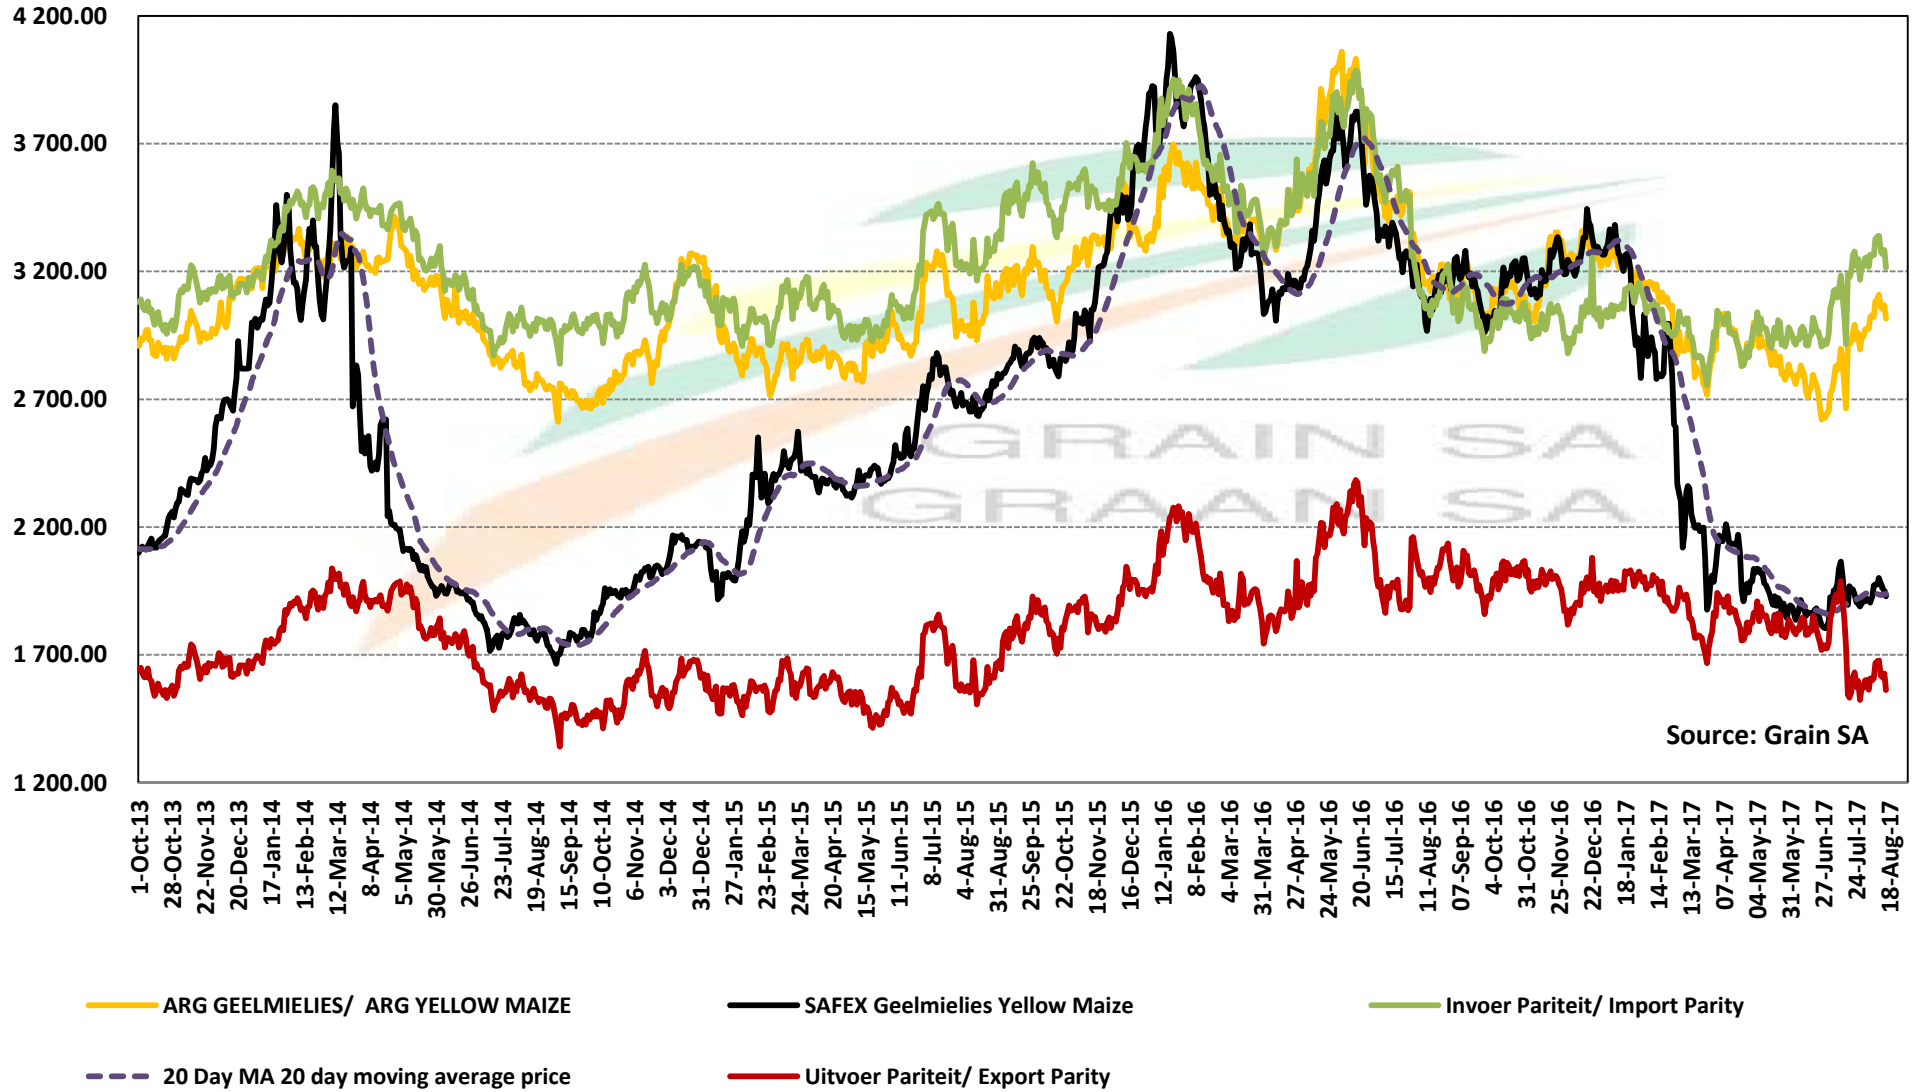

PRICES OF USA YELLOW MAIZE DELIVERED IN RANDFONTEIN PRYSE VAN VSA GEELMIELIES GELEWER IN RANDFONTEIN