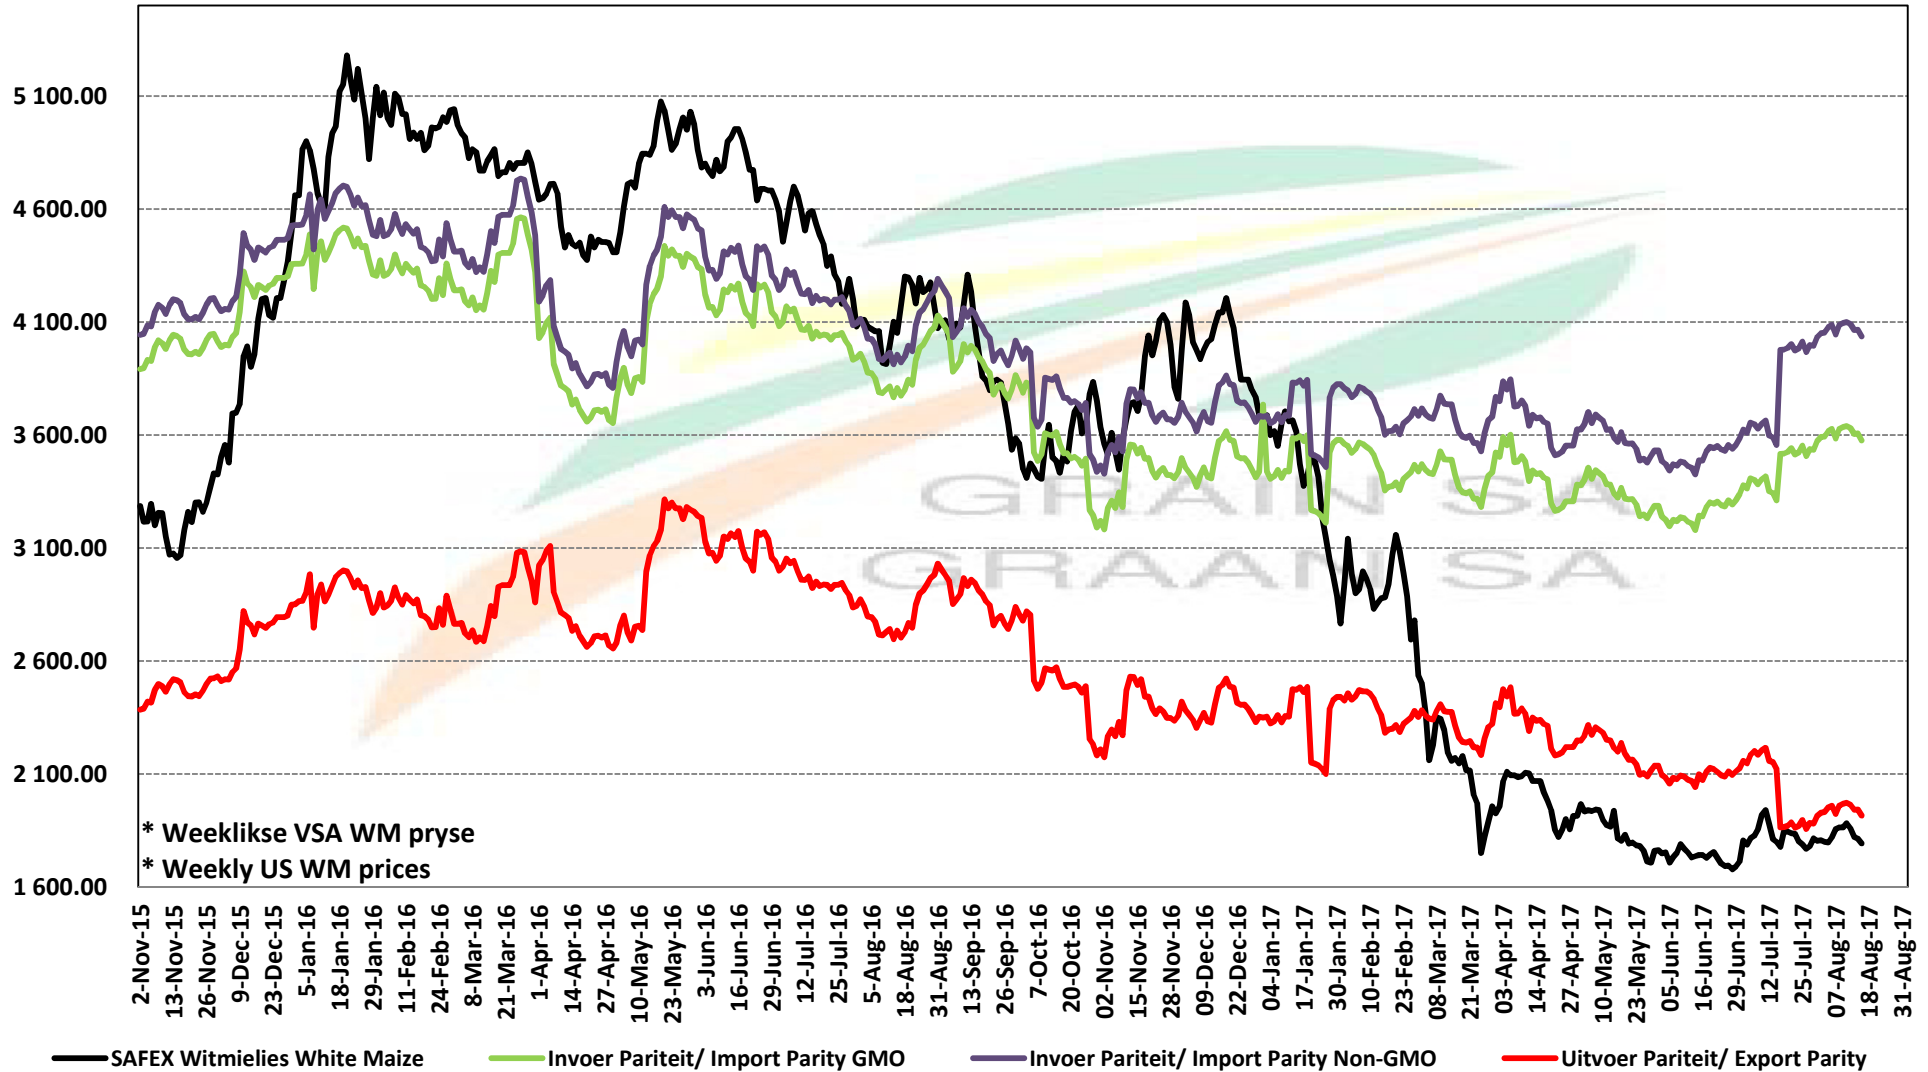

# PRICES OF USA SORGHUM DELIVERED IN RANDFONTEIN PRYSE VAN VSA SORGHUM GELEWER IN RANDFONTEIN

**\*PRICES OF USA WHITE MAIZE DELIVERED IN RANDFONTEIN**

**\*PRYSE VAN VSA WITMIELIES GELEWER IN RANDFONTEIN**

Source: Grain SA