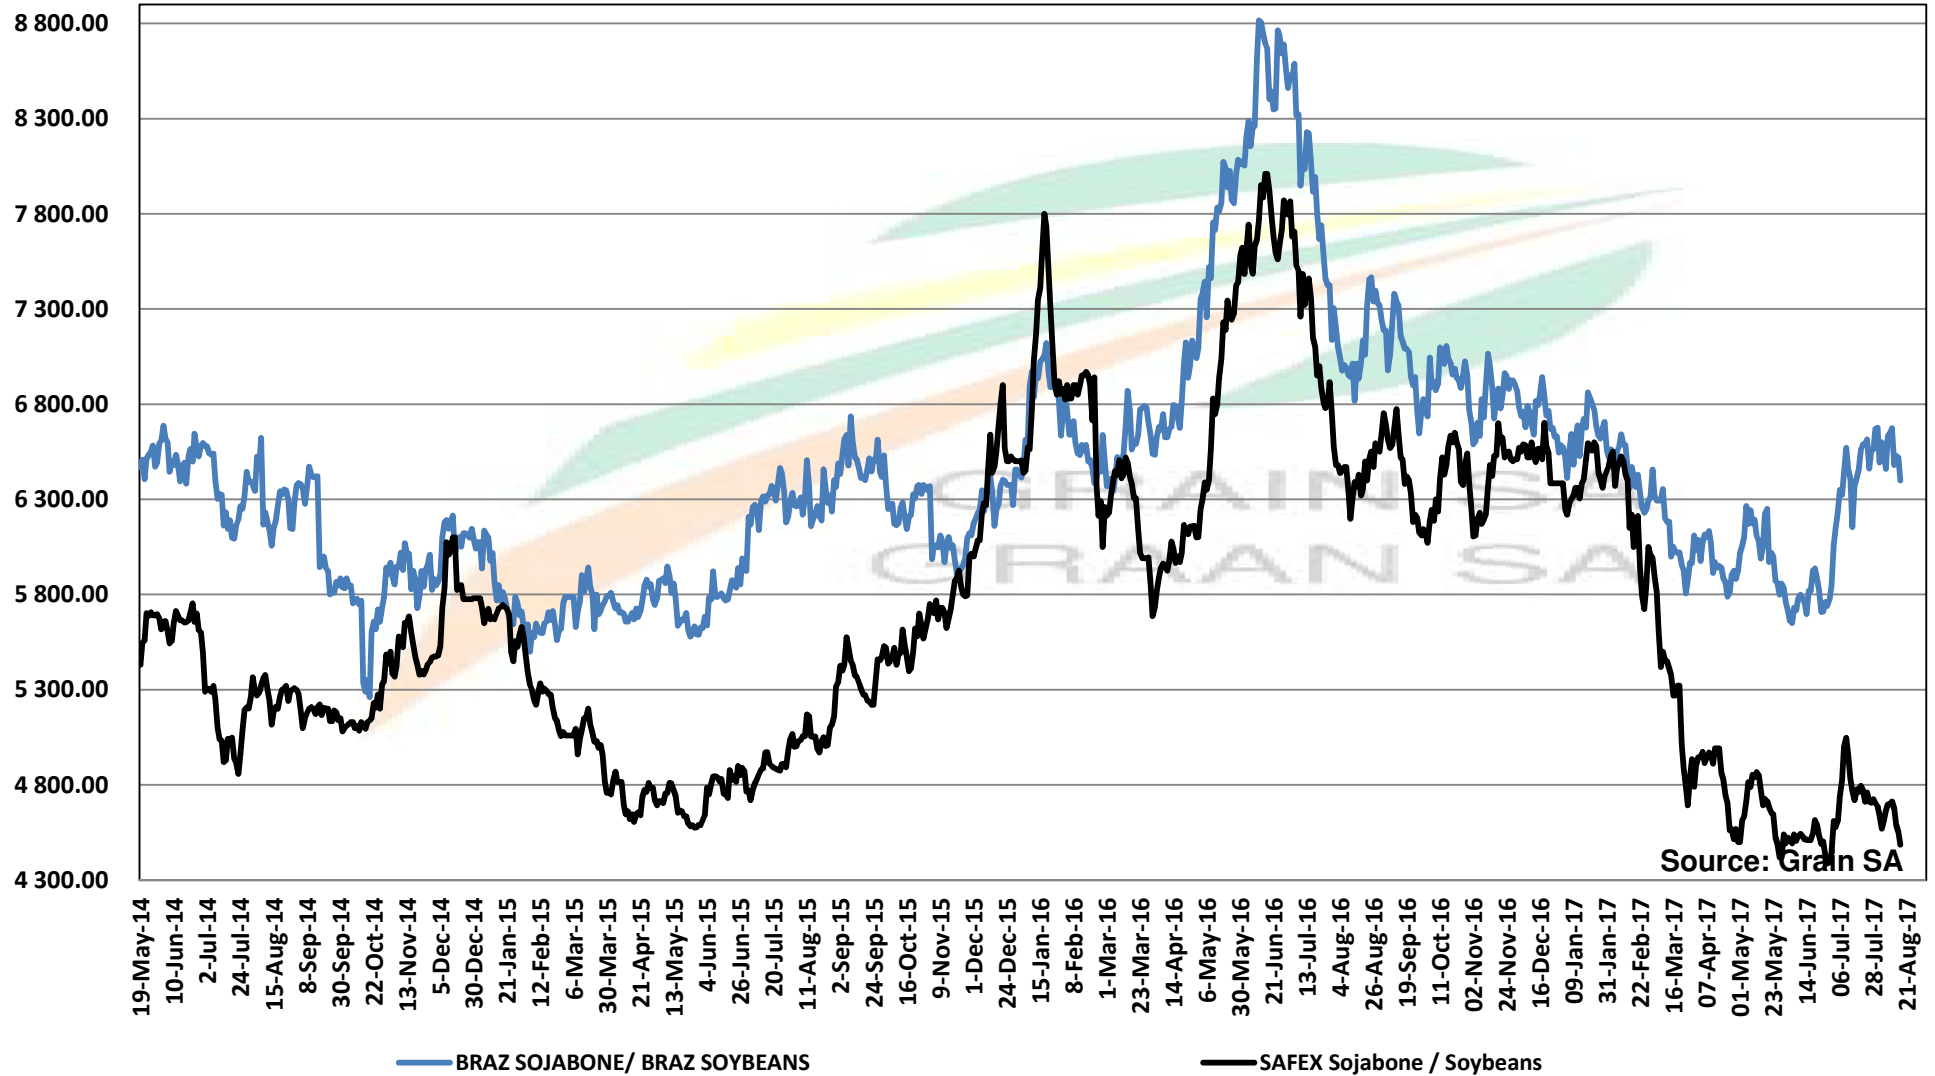

Source: Grain SA

PRICES OF DERIVED SOYBEAN DELIVERED IN RANDFONTEIN

PRYSE VAN AFGELEIDE SOJABONE GELEWER IN RANDFONTEIN

Source: Grain SA

PRICES OF SOYBEAN CRUSHING MARGIN PRYSE VAN SOJABOON PERSMARGE

PRICES OF BRAZILIAN SOYBEAN DELIVERED IN RANDFONTEIN PRYSE VAN BRASILIAANSE SOJABONE GELEWER IN RANDFONTEIN

Prices of Canola in the South Cape (Swellendam) Canolapryse in die Suid-Kaap (Swellendam)

PRICES OF PROCESSED AND GRADED USA CHOICE GRADE GROUNDNUTS (40/50) (RANDFONTEIN)
PRYSE VAN UITGEDOP EN GESORTEERDE VSA KEURGRAAD GRONDBONE MET 'N PITGROOTTE VAN
40/50 pitgrootte (RANDFONTEIN)