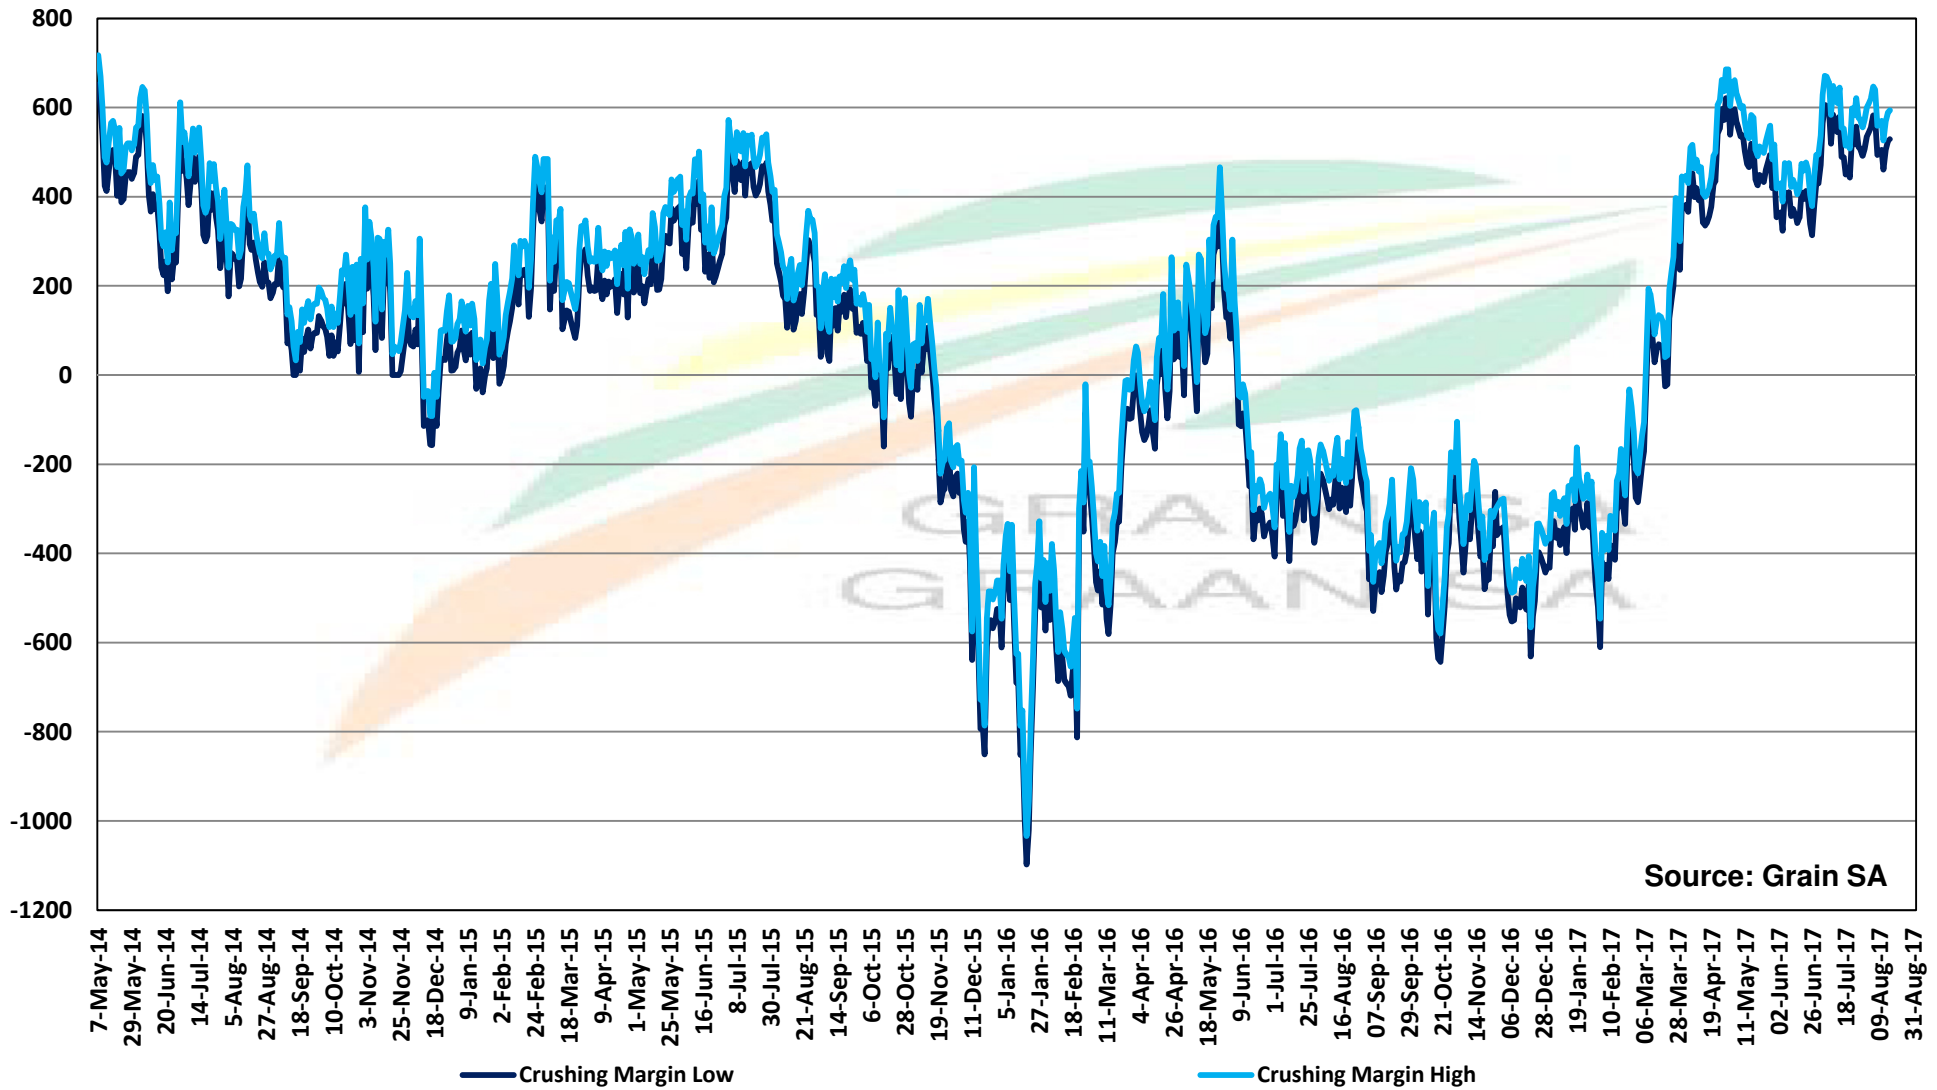

Source: Grain SA

PRICES OF DERIVED SOYBEAN DELIVERED IN RANDFONTEIN

PRYSE VAN AFGELEIDE SOJABONE GELEWER IN RANDFONTEIN

Source: Grain SA

PRICES OF SOYBEAN CRUSHING MARGIN PRYSE VAN SOJABOON PERSMARGE

PRICES OF BRAZILIAN SOYBEAN DELIVERED IN RANDFONTEIN PRYSE VAN BRASILIAANSE SOJABONE GELEWER IN RANDFONTEIN

Prices of Canola in the South Cape (Swellendam) Canolapryse in die Suid-Kaap (Swellendam)

PRICES OF PROCESSED AND GRADED USA CHOICE GRADE GROUNDNUTS (40/50) (RANDFONTEIN)
PRYSE VAN UITGEDOP EN GESORTEERDE VSA KEURGRAAD GRONDBONE MET 'N PITGROOTTE VAN
40/50 pitgrootte (RANDFONTEIN)