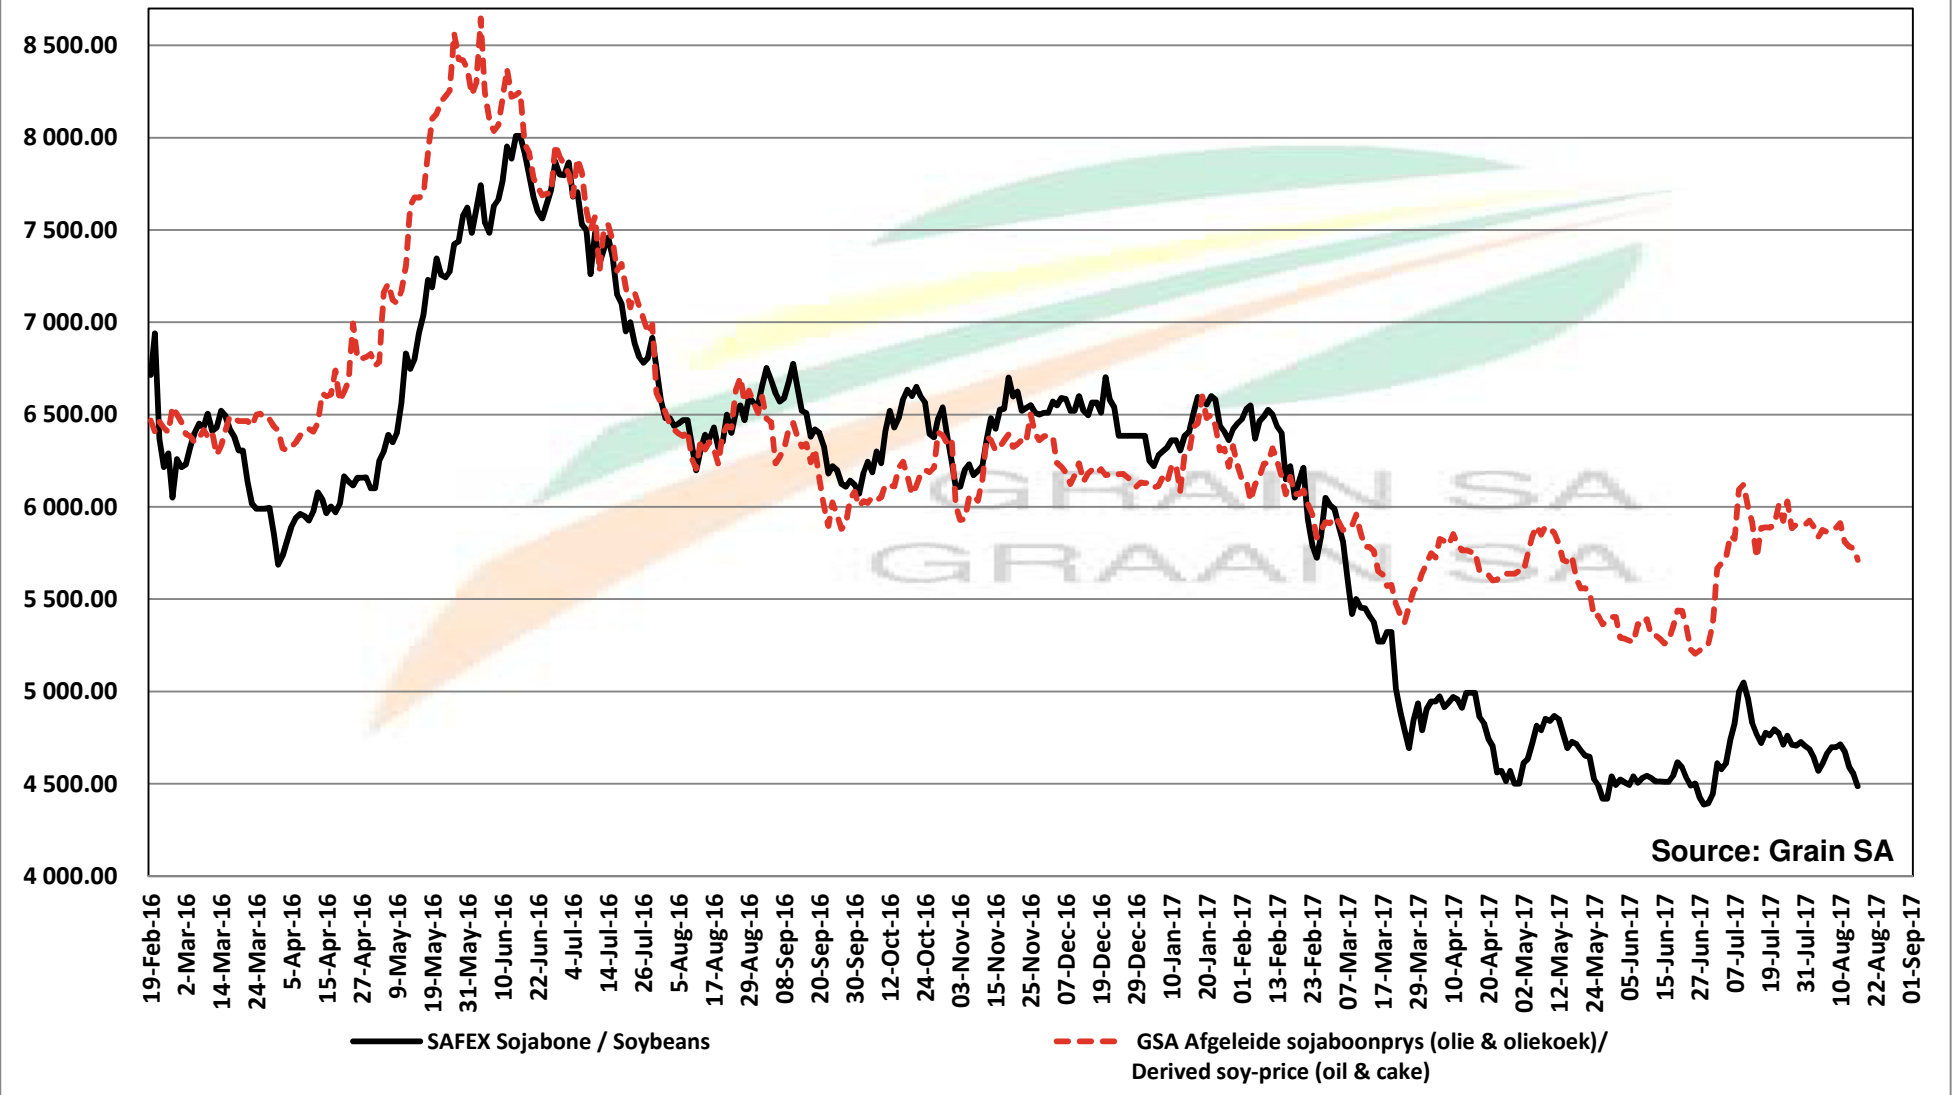

Source: Grain SA

PRICES OF SOYBEAN SEED DELIVERED IN RANDFONTEIN PRYSE VAN SOJABOONSAAD GELEWER IN RANDFONTEIN

Source: Grain SA

PRICES OF ARGENTINIAN SOYBEAN SEED DELIVERED IN RANDFONTEIN

PRYSE VAN ARGENTYNSE SOJABOONSAAD GELEWER IN RANDFONTEIN

Source: Grain SA

PRICES OF DERIVED SOYBEAN DELIVERED IN RANDFONTEIN

PRYSE VAN AFGELEIDE SOJABONE GELEWER IN RANDFONTEIN

Source: Grain SA

PRICES OF SOYBEAN CRUSHING MARGIN PRYSE VAN SOJABOON PERSMARGE

PRICES OF BRAZILIAN SOYBEAN DELIVERED IN RANDFONTEIN PRYSE VAN BRASILIAANSE SOJABONE GELEWER IN RANDFONTEIN