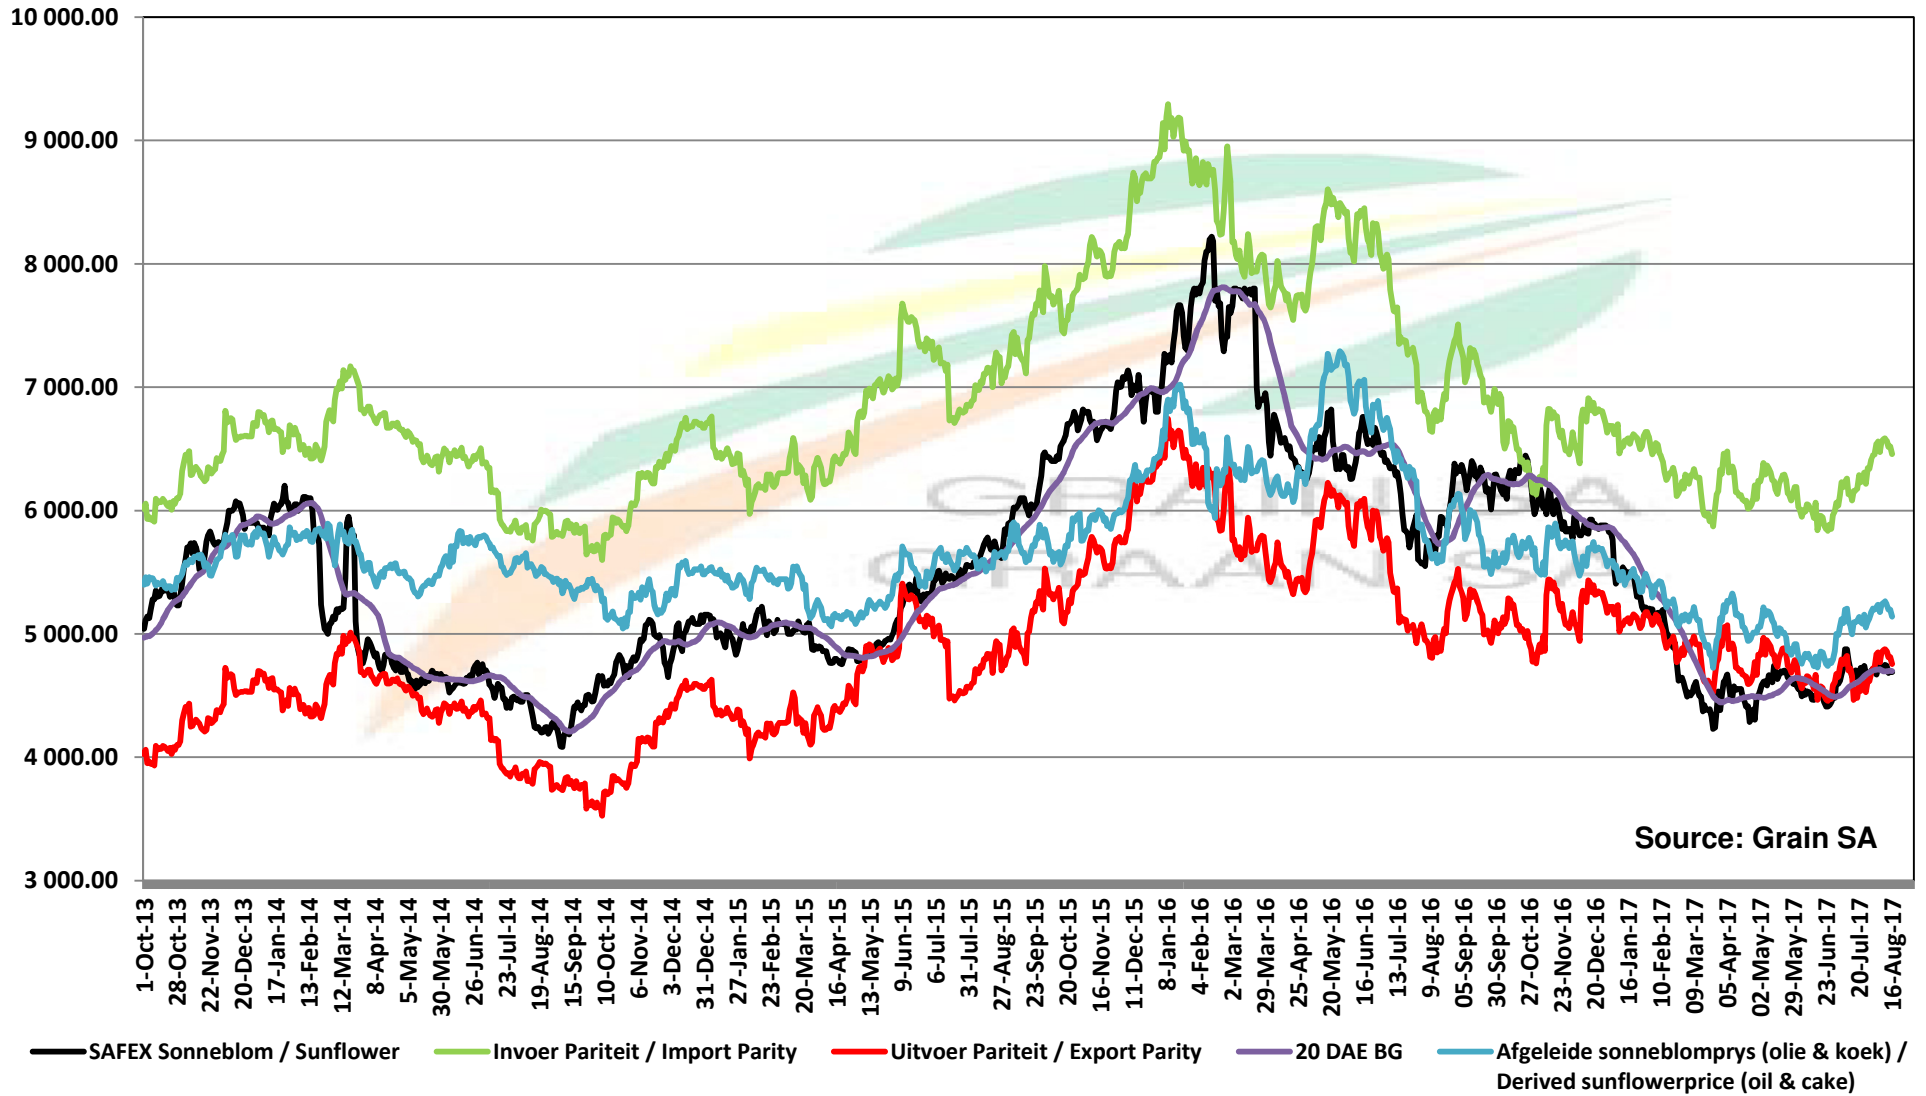

PRICES OF EU SUNFLOWER SEED DELIVERED IN RANDFONTEIN PRYSE VAN EU SONNEBLOMSAAD GELEWER IN RANDFONTEIN

PRICES OF EU SUNFLOWER SEED DELIVERED IN RANDFONTEIN PRYSE VAN EU SONNEBLOMSAAD GELEWER IN RANDFONTEIN