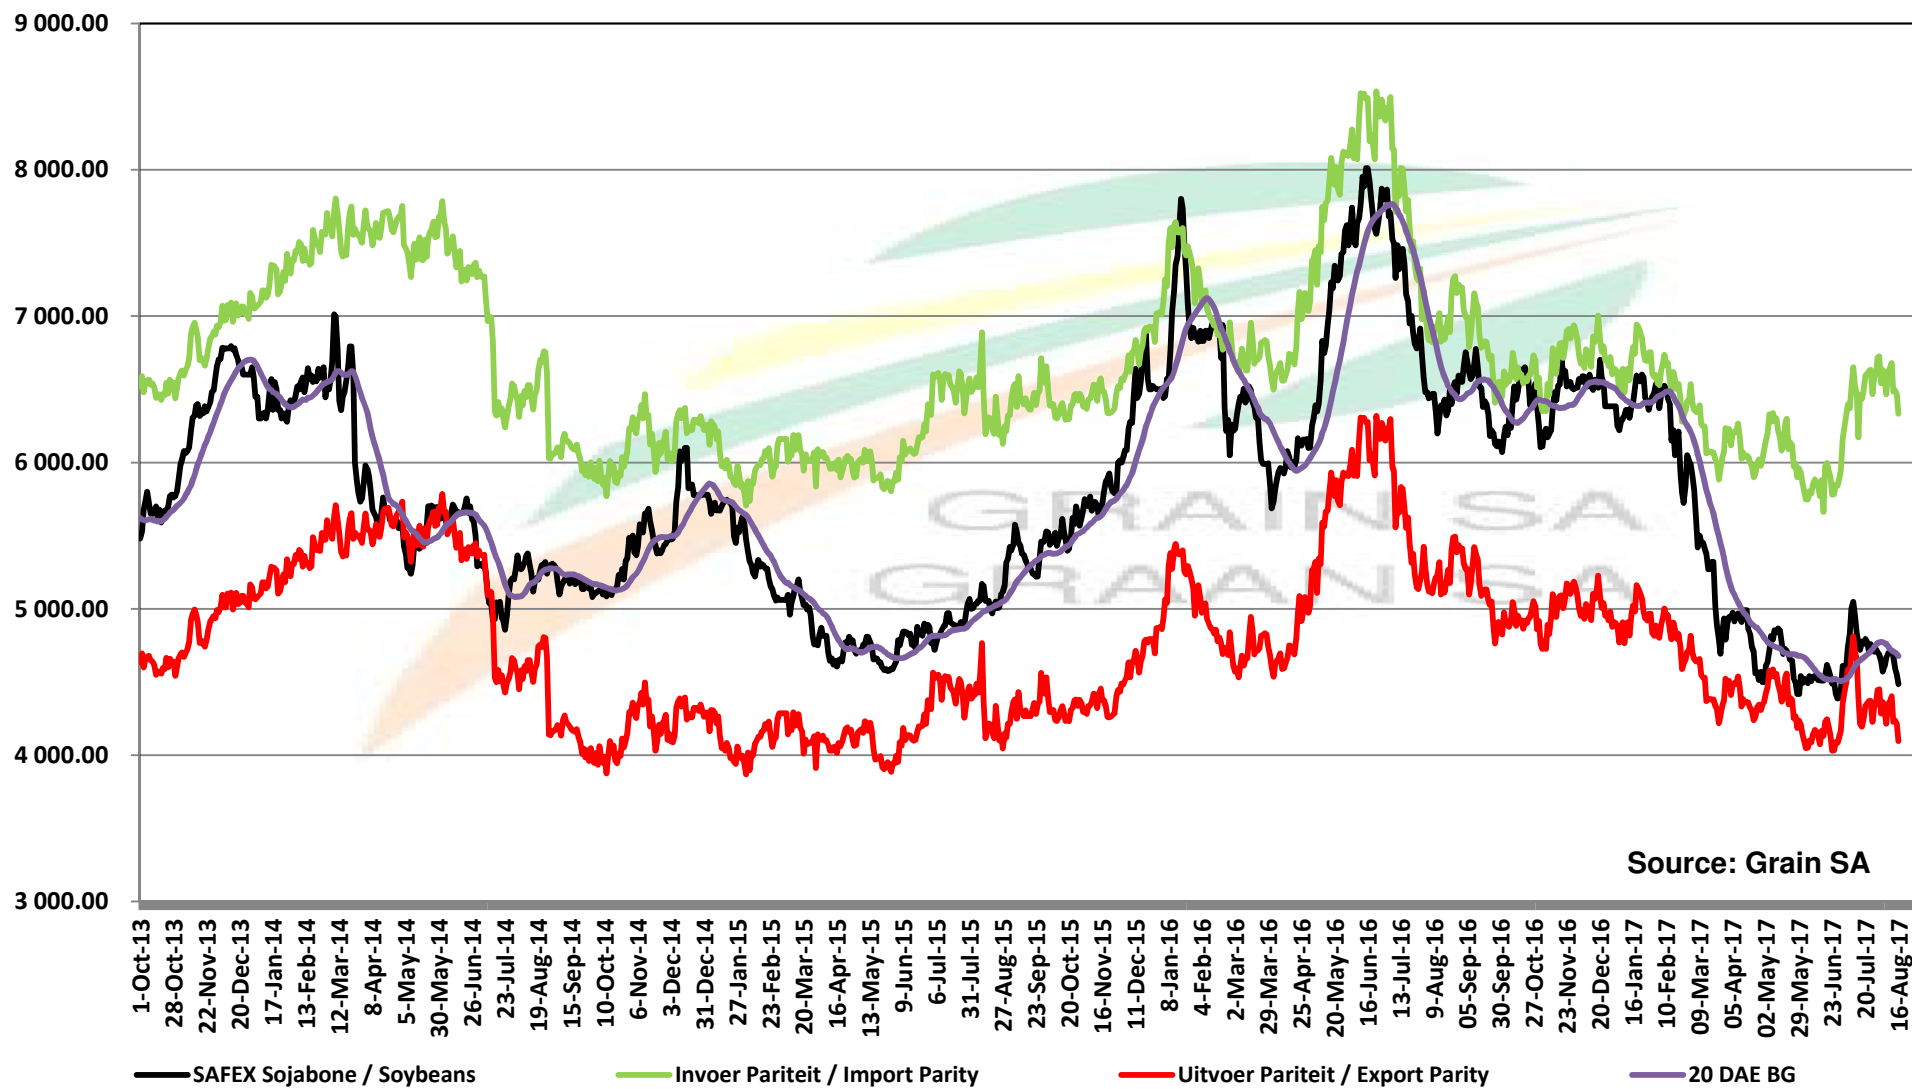

PRICES OF SOYBEAN SEED DELIVERED IN RANDFONTEIN PRYSE VAN SOJABOONSAAD GELEWER IN RANDFONTEIN

Source: Grain SA