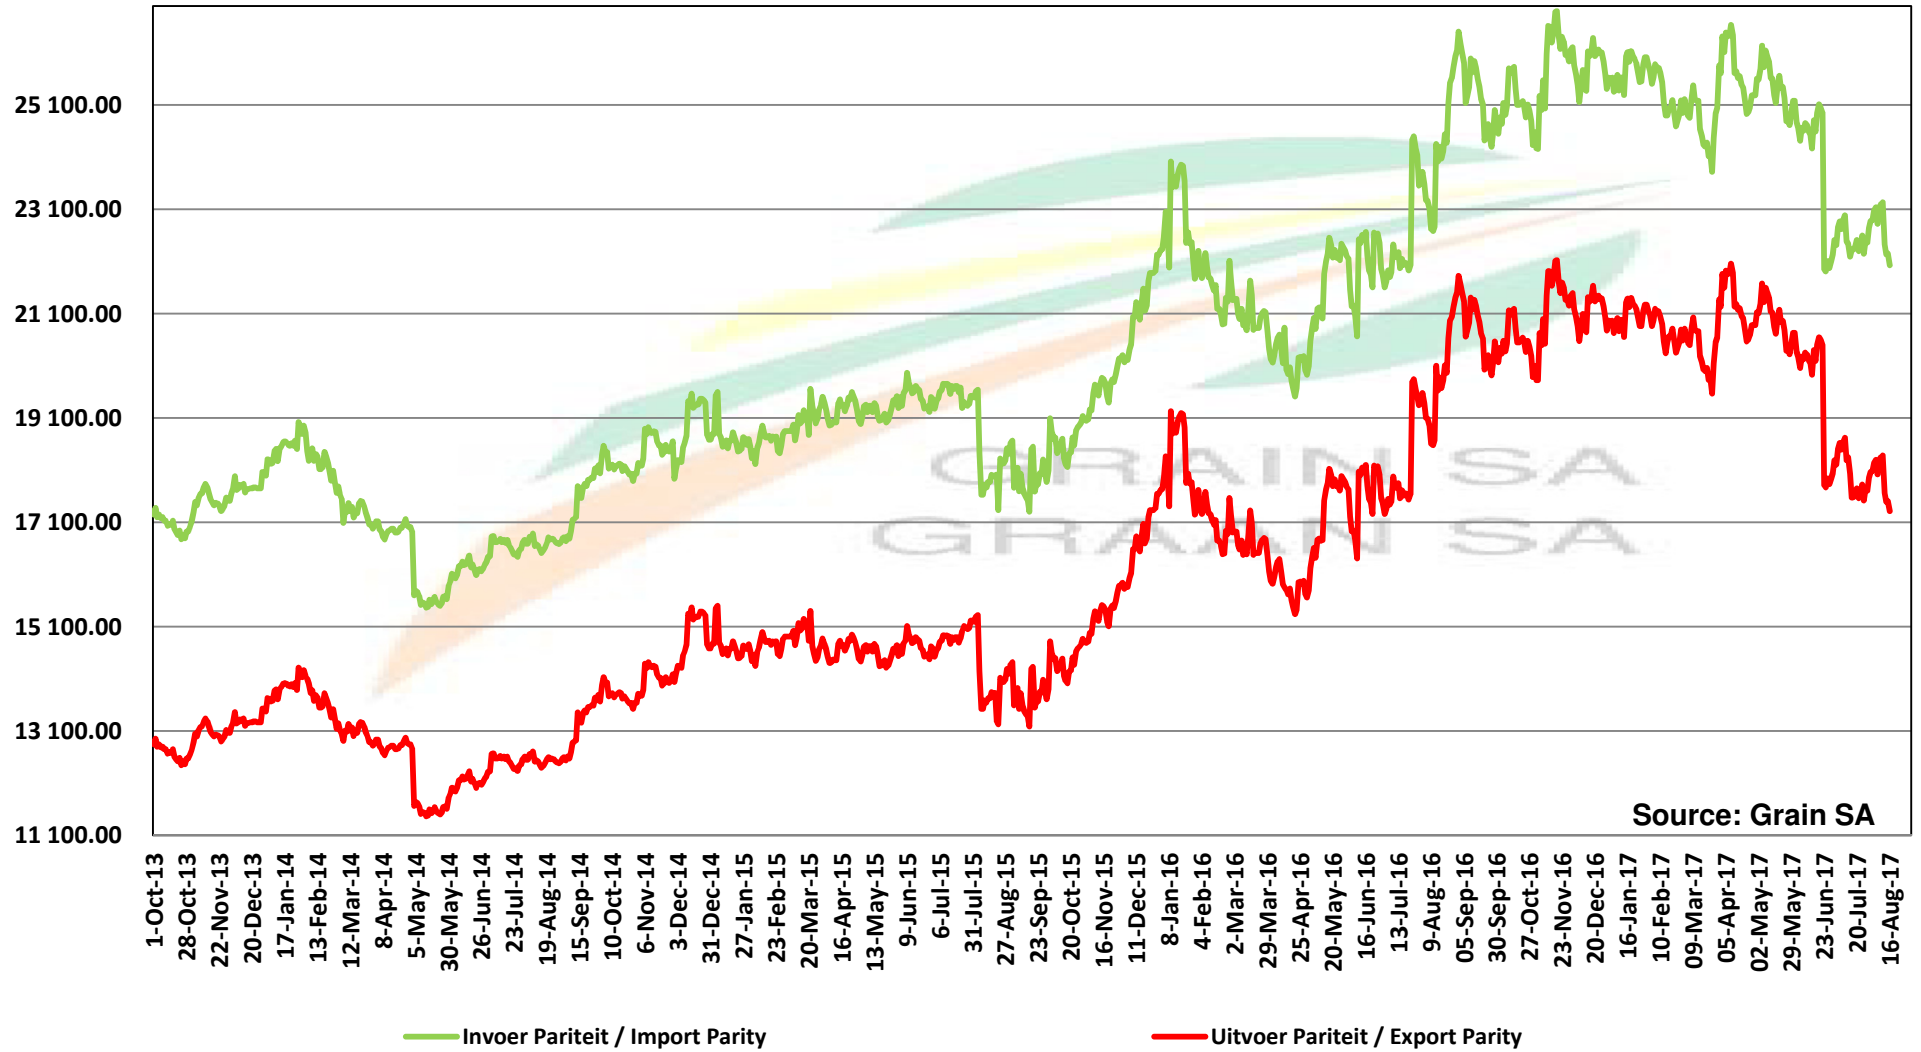

Source: Grain SA

PRICES OF DERIVED SOYBEAN DELIVERED IN RANDFONTEIN

PRYSE VAN AFGELEIDE SOJABONE GELEWER IN RANDFONTEIN

Source: Grain SA

PRICES OF SOYBEAN CRUSHING MARGIN PRYSE VAN SOJABOON PERSMARGE

PRICES OF BRAZILIAN SOYBEAN DELIVERED IN RANDFONTEIN PRYSE VAN BRASILIAANSE SOJABONE GELEWER IN RANDFONTEIN

Prices of Canola in the South Cape (Swellendam) Canolapryse in die Suid-Kaap (Swellendam)

PRICES OF PROCESSED AND GRADED USA CHOICE GRADE GROUNDNUTS (40/50) (RANDFONTEIN)
PRYSE VAN UITGEDOP EN GESORTEERDE VSA KEURGRAAD GRONDBONE MET 'N PITGROOTTE VAN
40/50 pitgrootte (RANDFONTEIN)