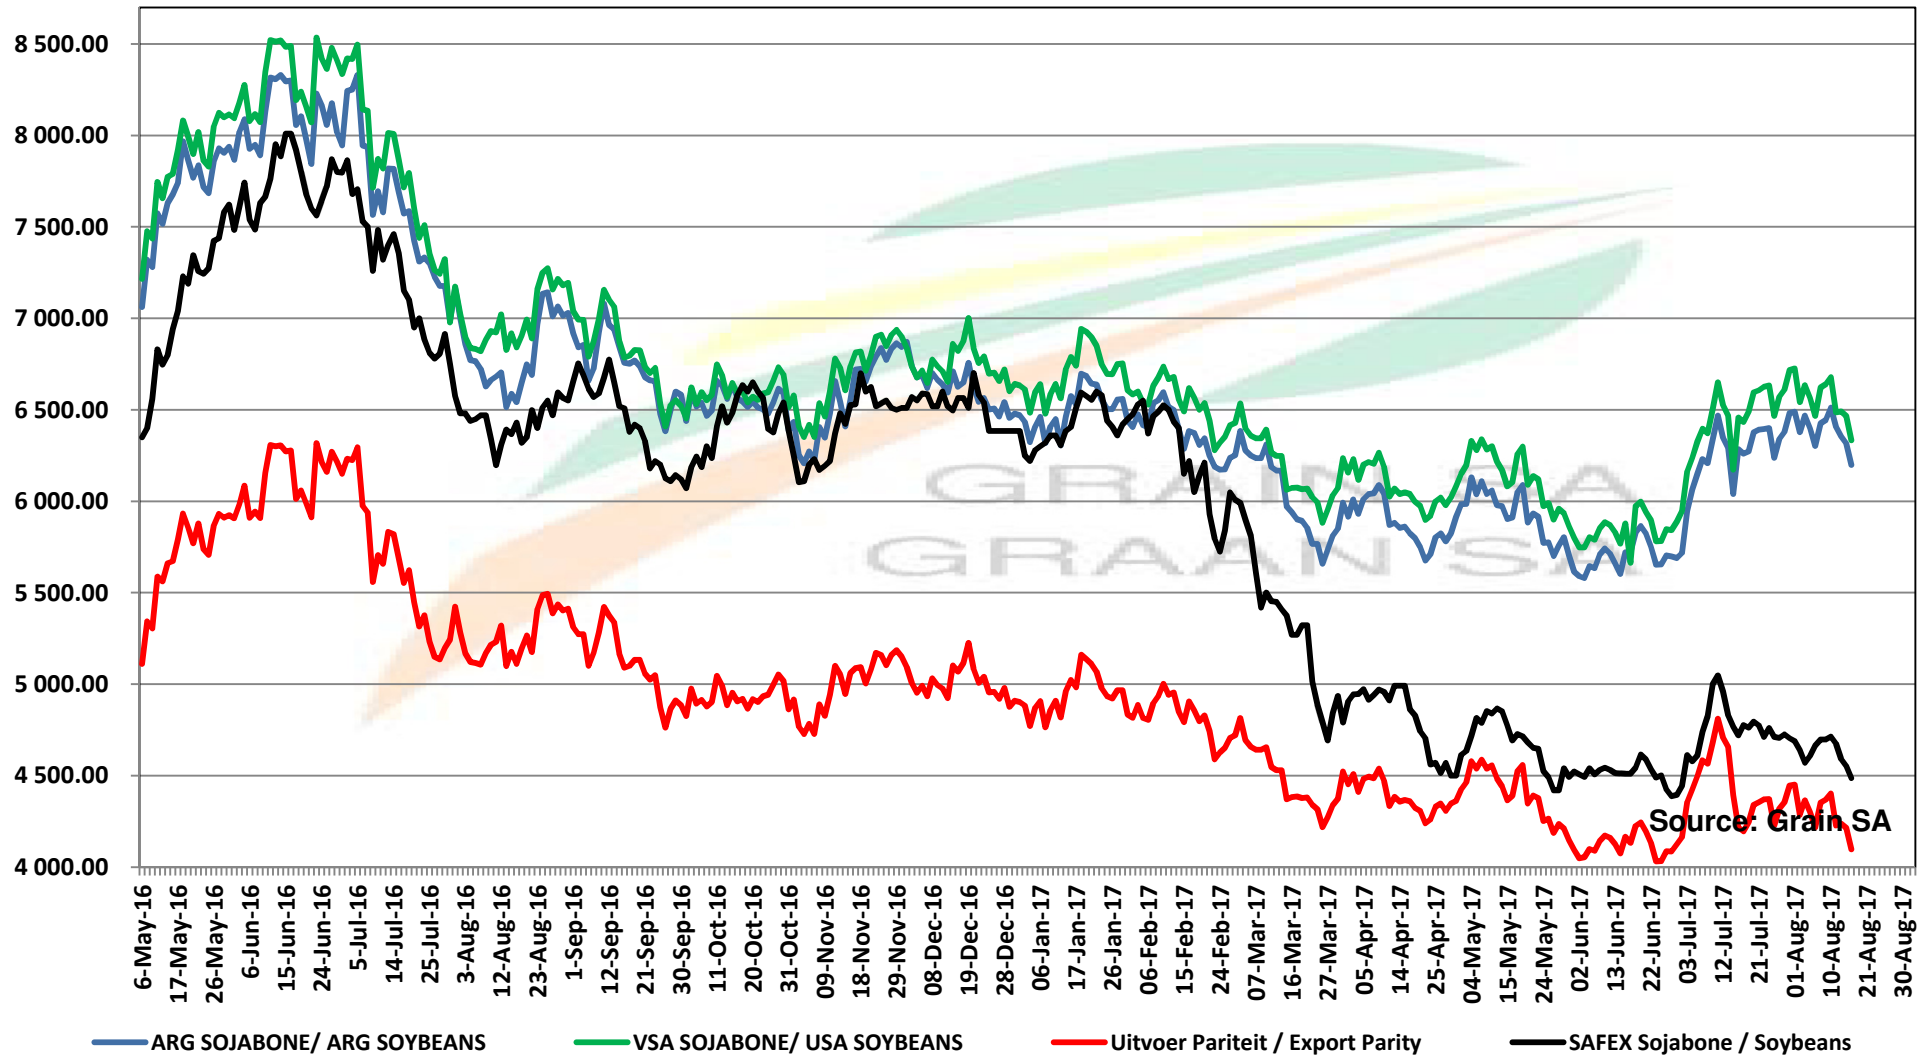

Source: Grain SA

PRICES OF SOYBEAN SEED DELIVERED IN RANDFONTEIN PRYSE VAN SOJABOONSAAD GELEWER IN RANDFONTEIN

Source: Grain SA

PRICES OF ARGENTINIAN SOYBEAN SEED DELIVERED IN RANDFONTEIN

PRYSE VAN ARGENTYNSE SOJABOONSAAD GELEWER IN RANDFONTEIN

Source: Grain SA

PRICES OF DERIVED SOYBEAN DELIVERED IN RANDFONTEIN

PRYSE VAN AFGELEIDE SOJABONE GELEWER IN RANDFONTEIN

Source: Grain SA

PRICES OF SOYBEAN CRUSHING MARGIN PRYSE VAN SOJABOON PERSMARGE

PRICES OF BRAZILIAN SOYBEAN DELIVERED IN RANDFONTEIN PRYSE VAN BRASILIAANSE SOJABONE GELEWER IN RANDFONTEIN