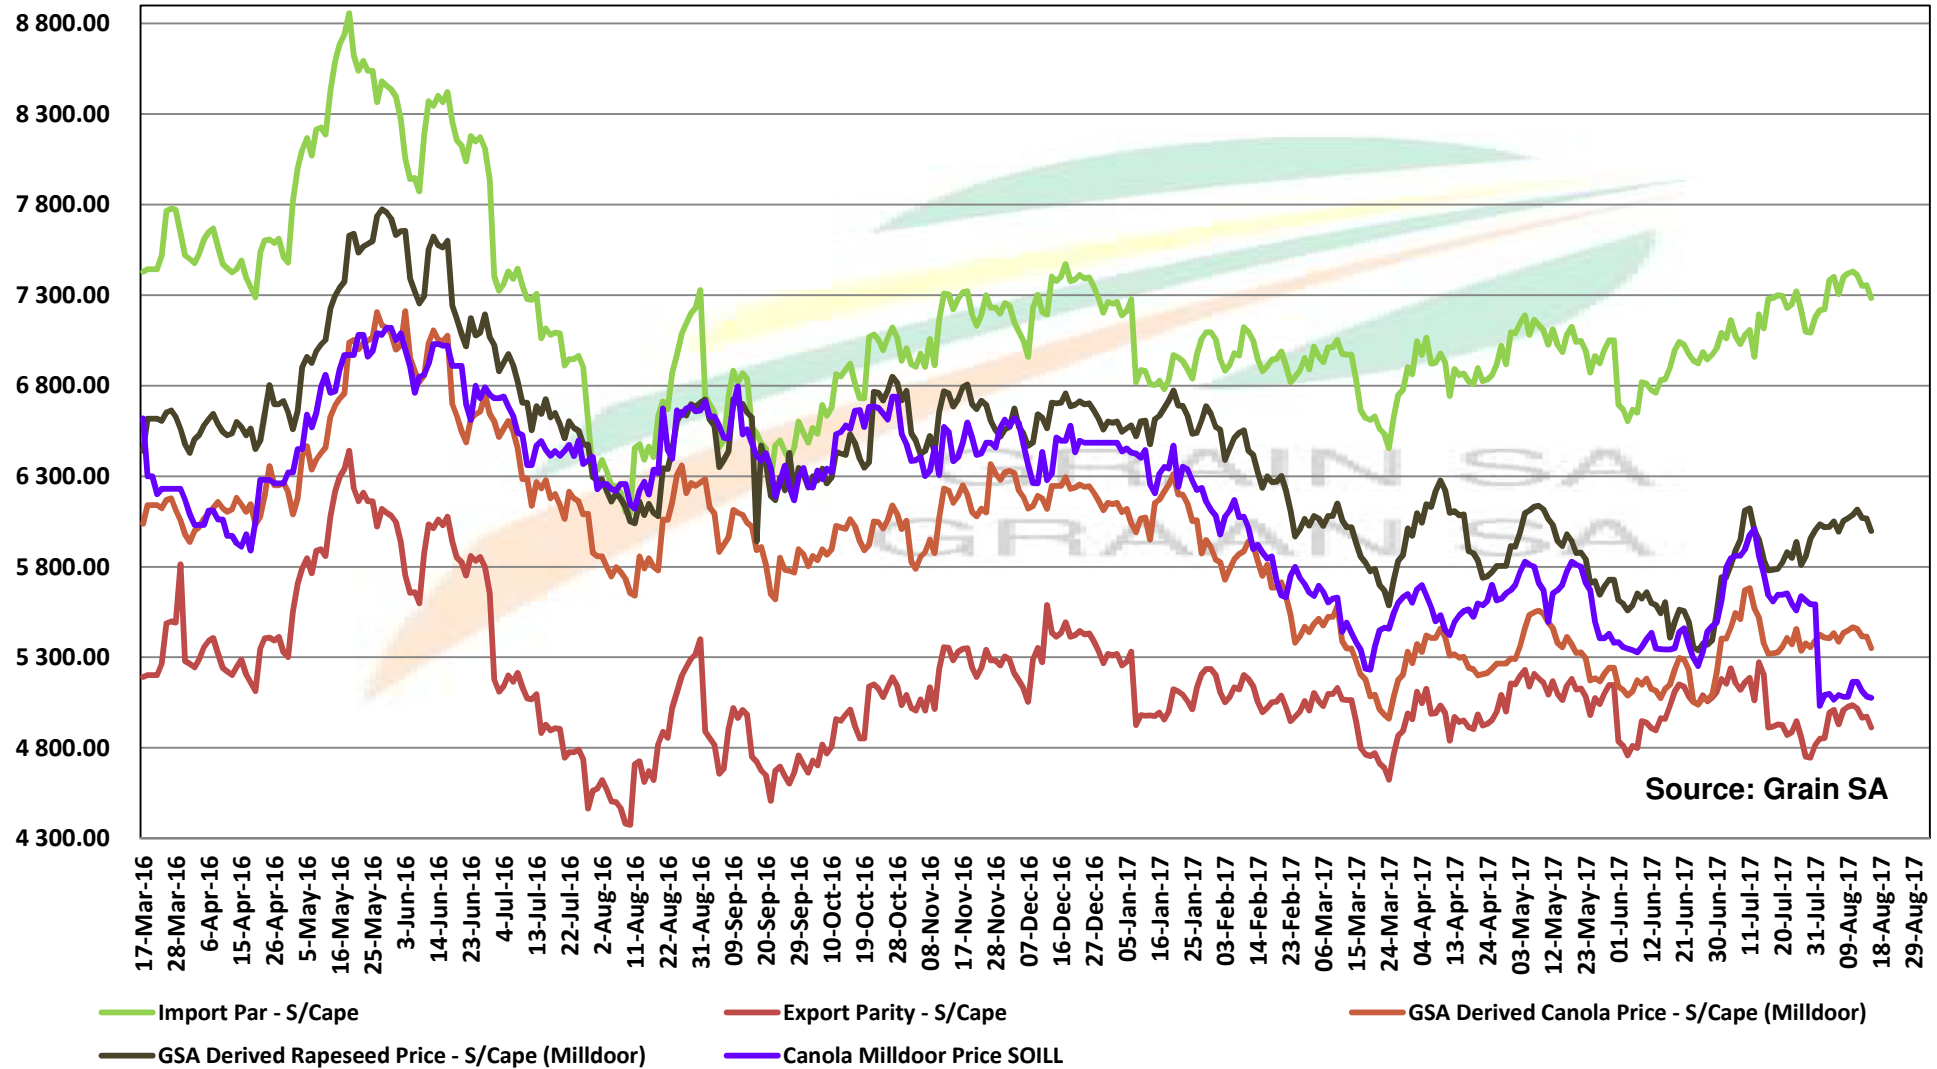

Source: Grain SA

PRICES OF DERIVED SOYBEAN DELIVERED IN RANDFONTEIN

PRYSE VAN AFGELEIDE SOJABONE GELEWER IN RANDFONTEIN

Source: Grain SA

PRICES OF SOYBEAN CRUSHING MARGIN PRYSE VAN SOJABOON PERSMARGE

PRICES OF BRAZILIAN SOYBEAN DELIVERED IN RANDFONTEIN PRYSE VAN BRASILIAANSE SOJABONE GELEWER IN RANDFONTEIN

Prices of Canola in the South Cape (Swellendam) Canolapryse in die Suid-Kaap (Swellendam)

PRICES OF PROCESSED AND GRADED USA CHOICE GRADE GROUNDNUTS (40/50) (RANDFONTEIN)
PRYSE VAN UITGEDOP EN GESORTEERDE VSA KEURGRAAD GRONDBONE MET 'N PITGROOTTE VAN
40/50 pitgrootte (RANDFONTEIN)