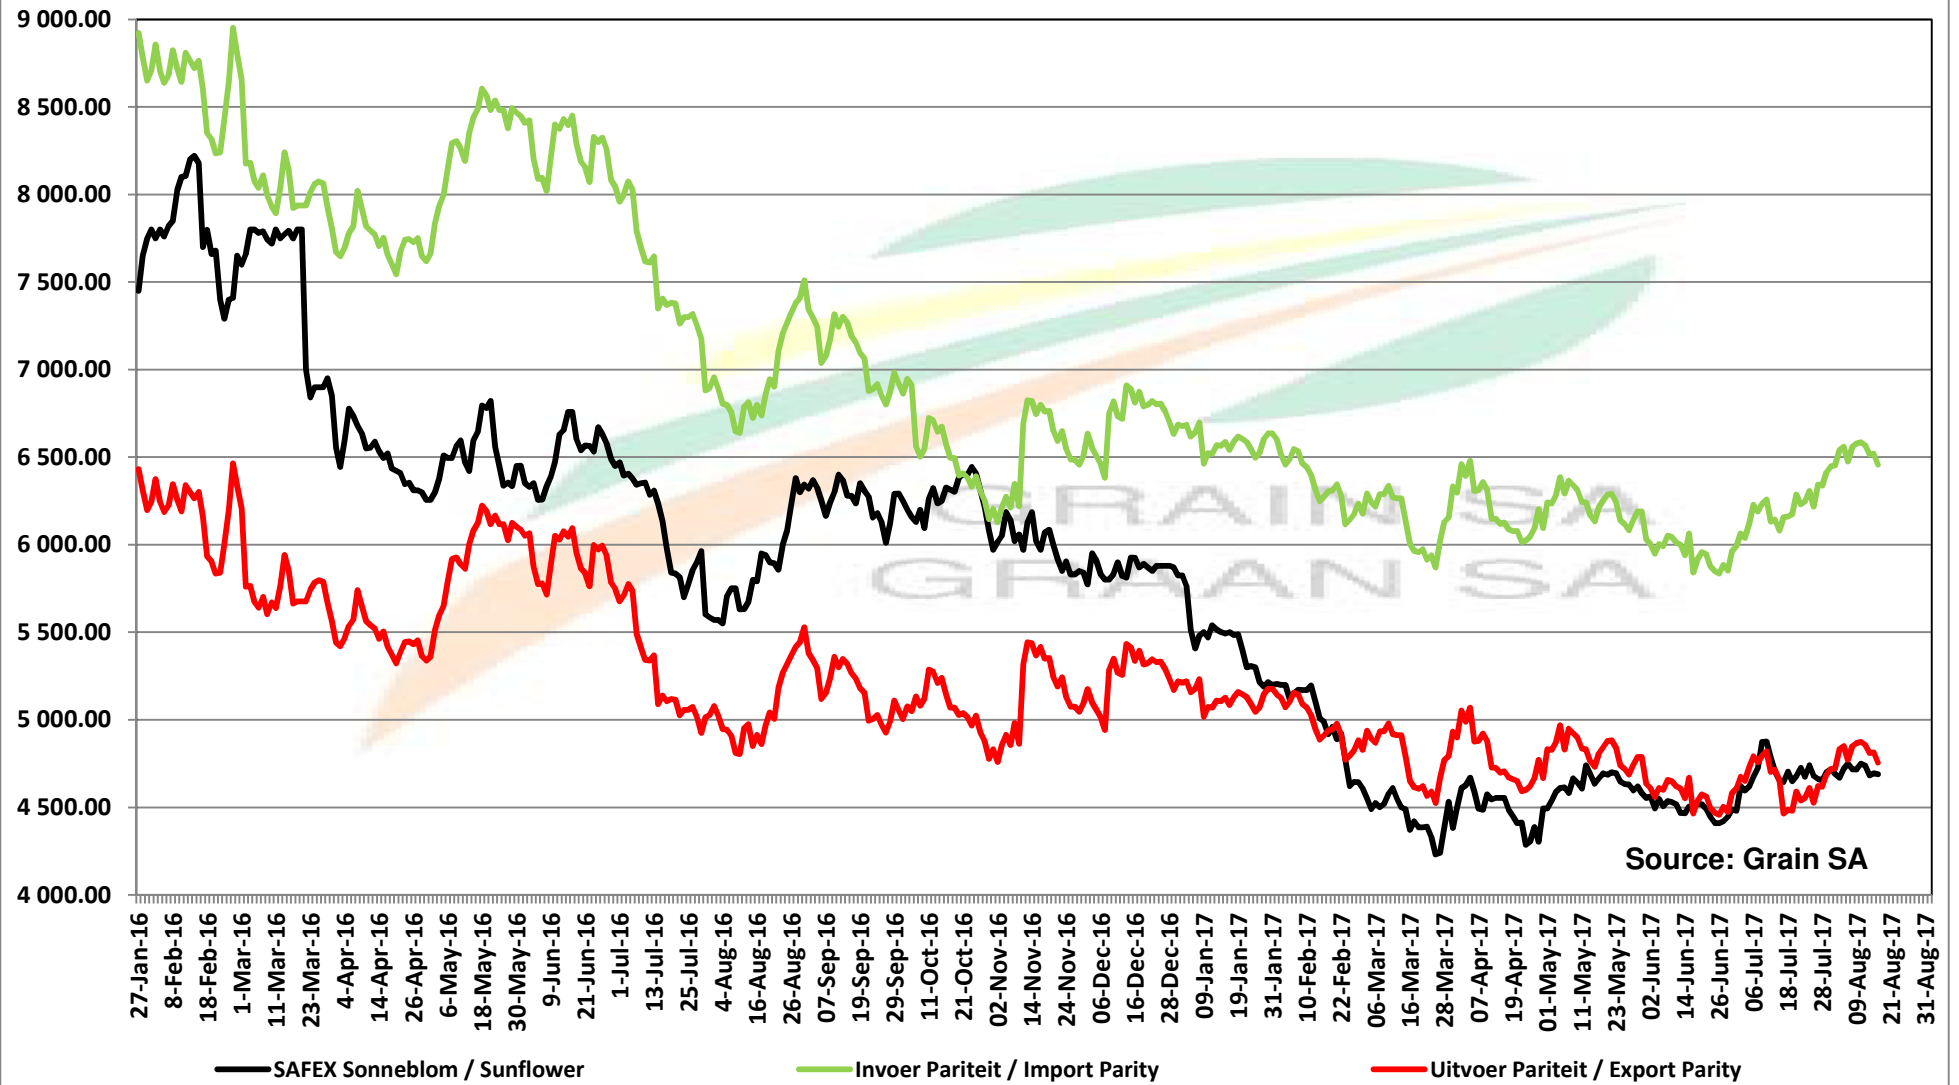

PRICES OF EU SUNFLOWER SEED DELIVERED IN RANDFONTEIN PRYSE VAN EU SONNEBLOMSAAD GELEWER IN RANDFONTEIN

PRICES OF EU SUNFLOWER SEED DELIVERED IN RANDFONTEIN PRYSE VAN EU SONNEBLOMSAAD GELEWER IN RANDFONTEIN

Source: Grain SA

PRICES OF SOYBEAN SEED DELIVERED IN RANDFONTEIN PRYSE VAN SOJABOONSAAD GELEWER IN RANDFONTEIN

Source: Grain SA

PRICES OF ARGENTINIAN SOYBEAN SEED DELIVERED IN RANDFONTEIN

PRYSE VAN ARGENTYNSE SOJABOONSAAD GELEWER IN RANDFONTEIN

Source: Grain SA

PRICES OF DERIVED SOYBEAN DELIVERED IN RANDFONTEIN

PRYSE VAN AFGELEIDE SOJABONE GELEWER IN RANDFONTEIN

Source: Grain SA

PRICES OF SOYBEAN CRUSHING MARGIN PRYSE VAN SOJABOON PERSMARGE

PRICES OF BRAZILIAN SOYBEAN DELIVERED IN RANDFONTEIN PRYSE VAN BRASILIAANSE SOJABONE GELEWER IN RANDFONTEIN