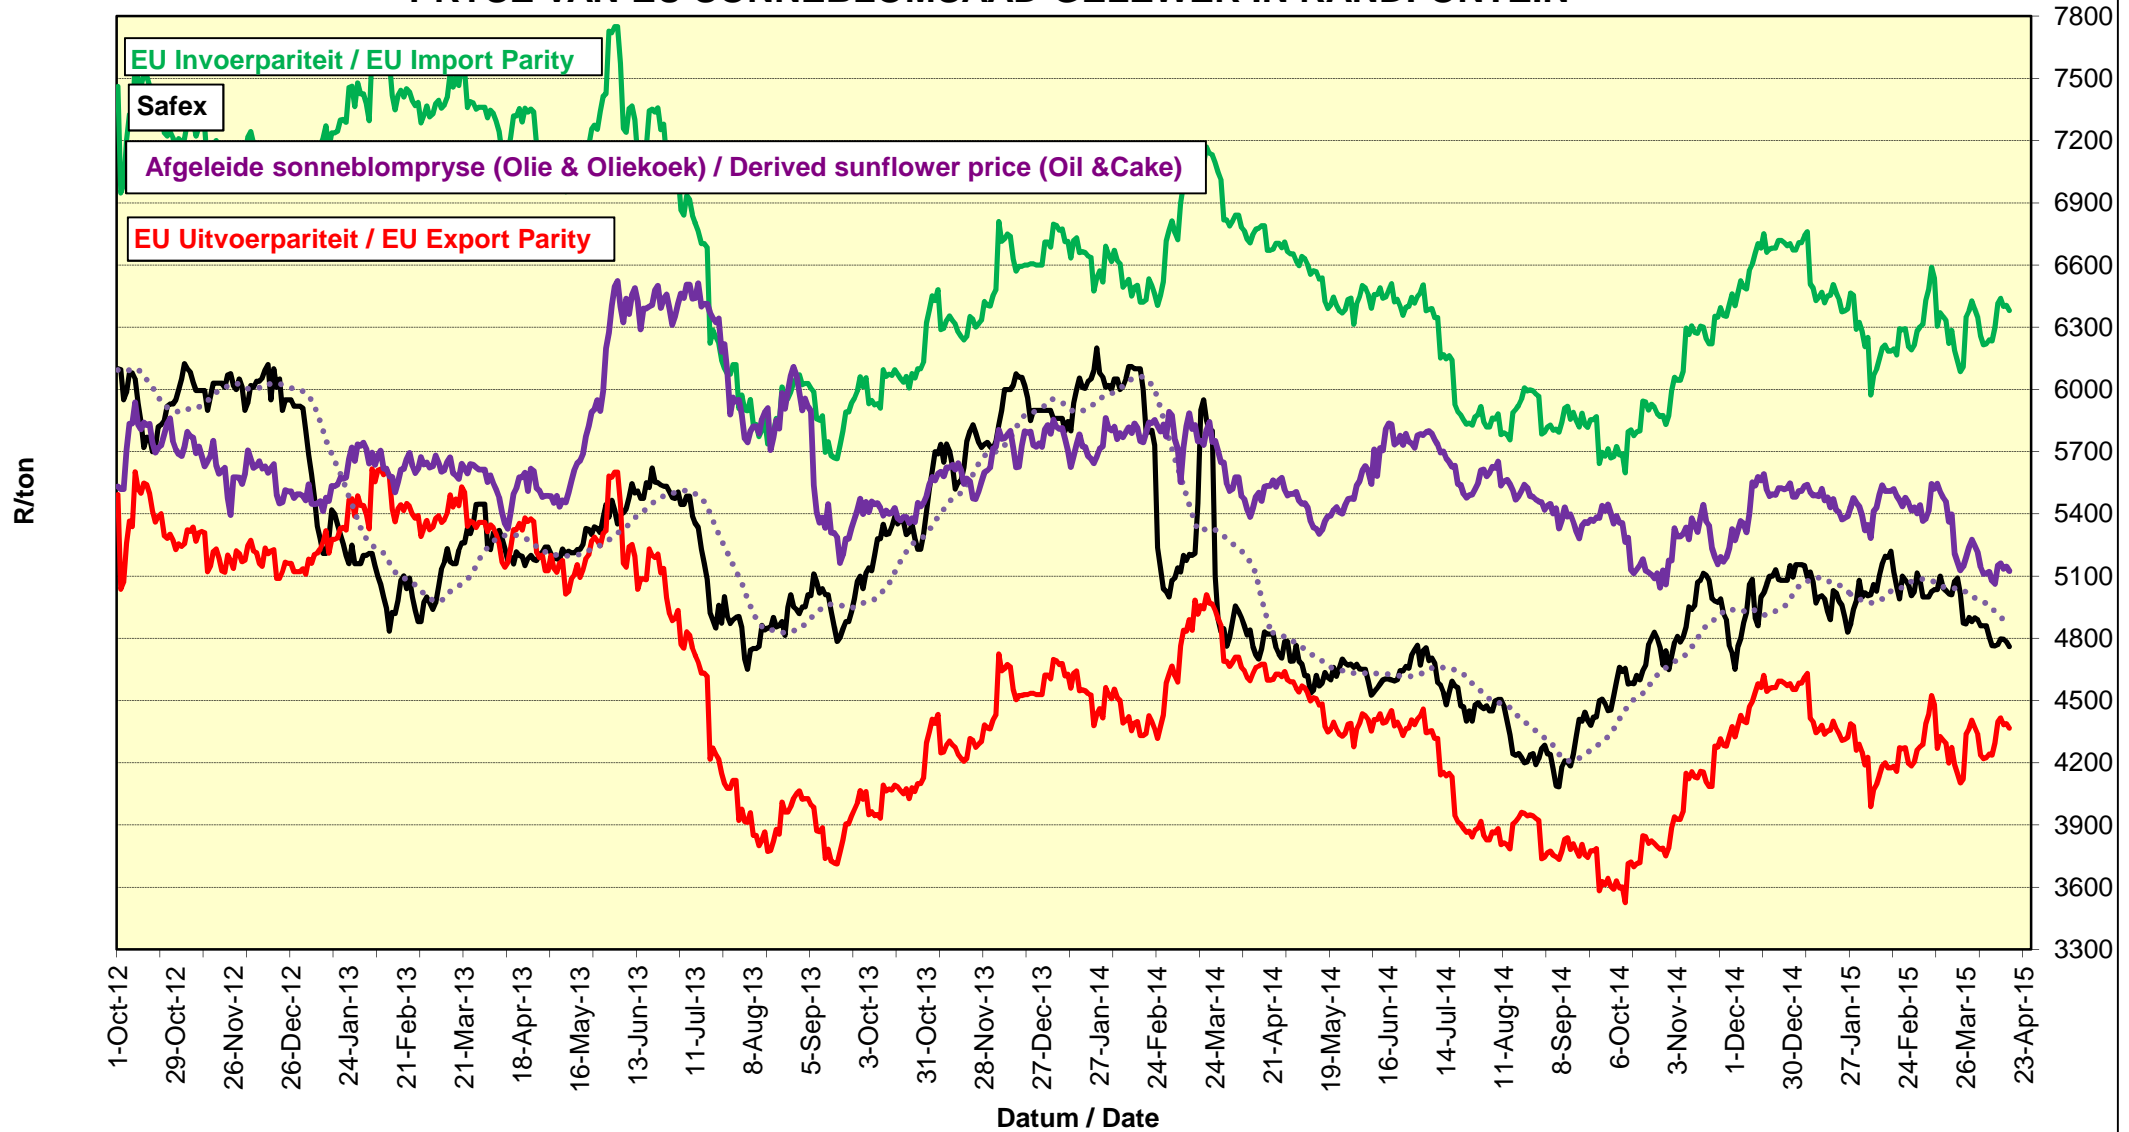

PRICES OF EU SUNFLOWER SEED DELIVERED IN RANDFONTEIN PRYSE VAN EU SONNEBLOMSAAD GELEWER IN RANDFONTEIN

PRYSE VAN SOJABONE GELEWER IN RANDFONTEIN PRICES OF SOYBEANS DELIVERED IN RANDFONTEIN

PRYSE VAN EU SONNEBLOMSAAD GELEWER IN RANDFONTEIN PRICES OF EU SUNFLOWER SEED DELIVERED IN RANDFONTEIN

**PRYSE VAN UITGEDOP EN GESORTEERDE VSA KEURGRAAD GRONDBONE MET 'N
PITGROOTTE VAN 40/50 pitgrootte (RANDFONTEIN)
PRICES OF PROCESSED AND GRADED USA CHOICE GRADE GROUNDNUTS (40/50)
(RANDFONTEIN)**

**PRYSE VAN UITGEDOP EN GESORTEERDE ARGENTYNSE KEURGRAADGRONDBONE MET 'N
PITGROOTTE VAN 40/50 (RANDFONTEIN)
PRICES OF PROCESSED AND GRADED ARGENTINEAN CHOICE GRADE GROUNDNUTS
(40/50) (RANDFONTEIN)**