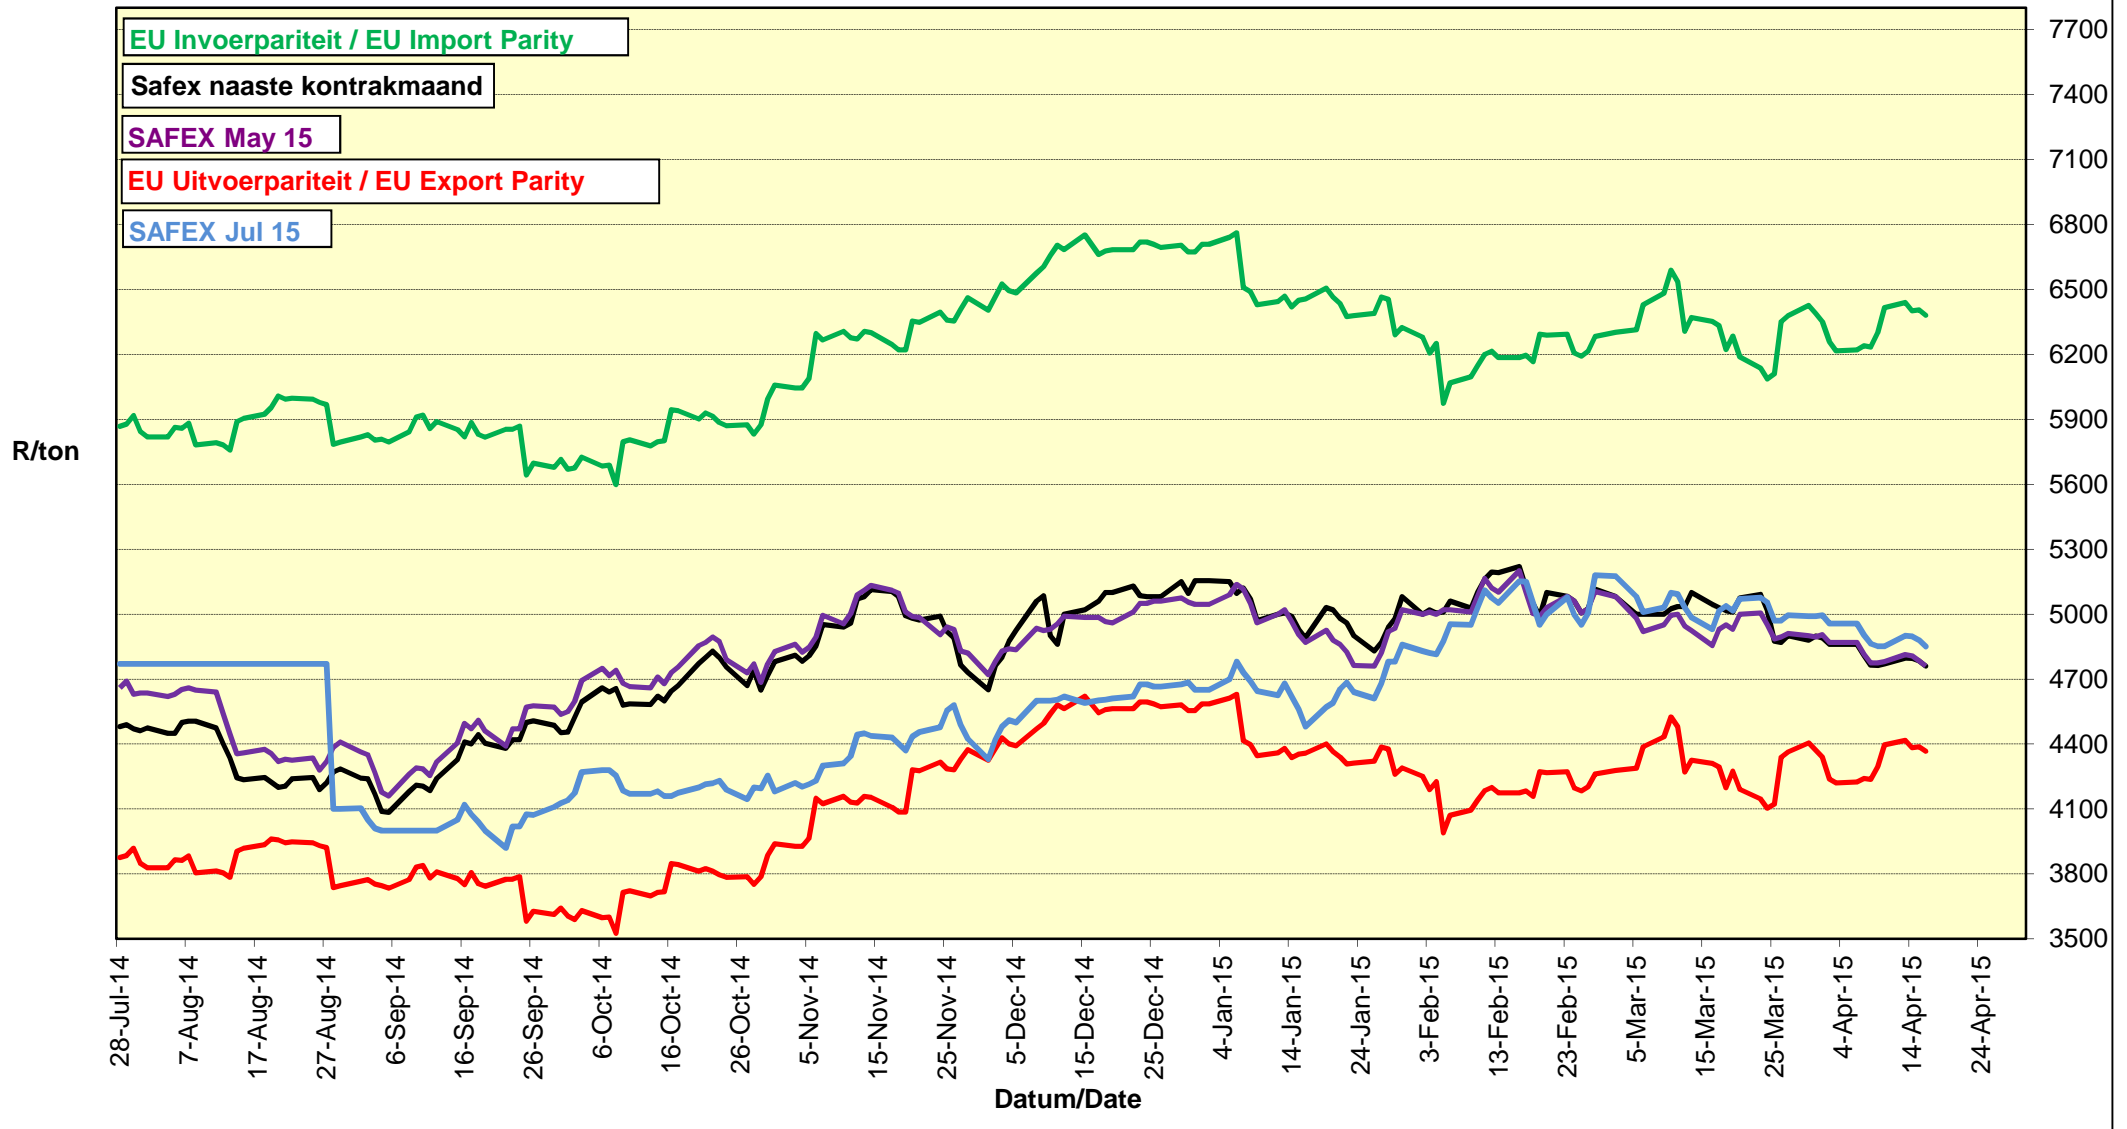

PRICES OF EU SUNFLOWER SEED DELIVERED IN RANDFONTEIN PRYSE VAN EU SONNEBLOMSAAD GELEWER IN RANDFONTEIN

PRYSE VAN SOJABONE GELEWER IN RANDFONTEIN PRICES OF SOYBEANS DELIVERED IN RANDFONTEIN

PRYSE VAN EU SONNEBLOMSAAD GELEWER IN RANDFONTEIN PRICES OF EU SUNFLOWER SEED DELIVERED IN RANDFONTEIN

**PRYSE VAN UITGEDOP EN GESORTEERDE VSA KEURGRAAD GRONDBONE MET 'N
PITGROOTTE VAN 40/50 pitgrootte (RANDFONTEIN)
PRICES OF PROCESSED AND GRADED USA CHOICE GRADE GROUNDNUTS (40/50)
(RANDFONTEIN)**

**PRYSE VAN UITGEDOP EN GESORTEERDE ARGENTYNSE KEURGRAADGRONDBONE MET 'N
PITGROOTTE VAN 40/50 (RANDFONTEIN)
PRICES OF PROCESSED AND GRADED ARGENTINEAN CHOICE GRADE GROUNDNUTS
(40/50) (RANDFONTEIN)**