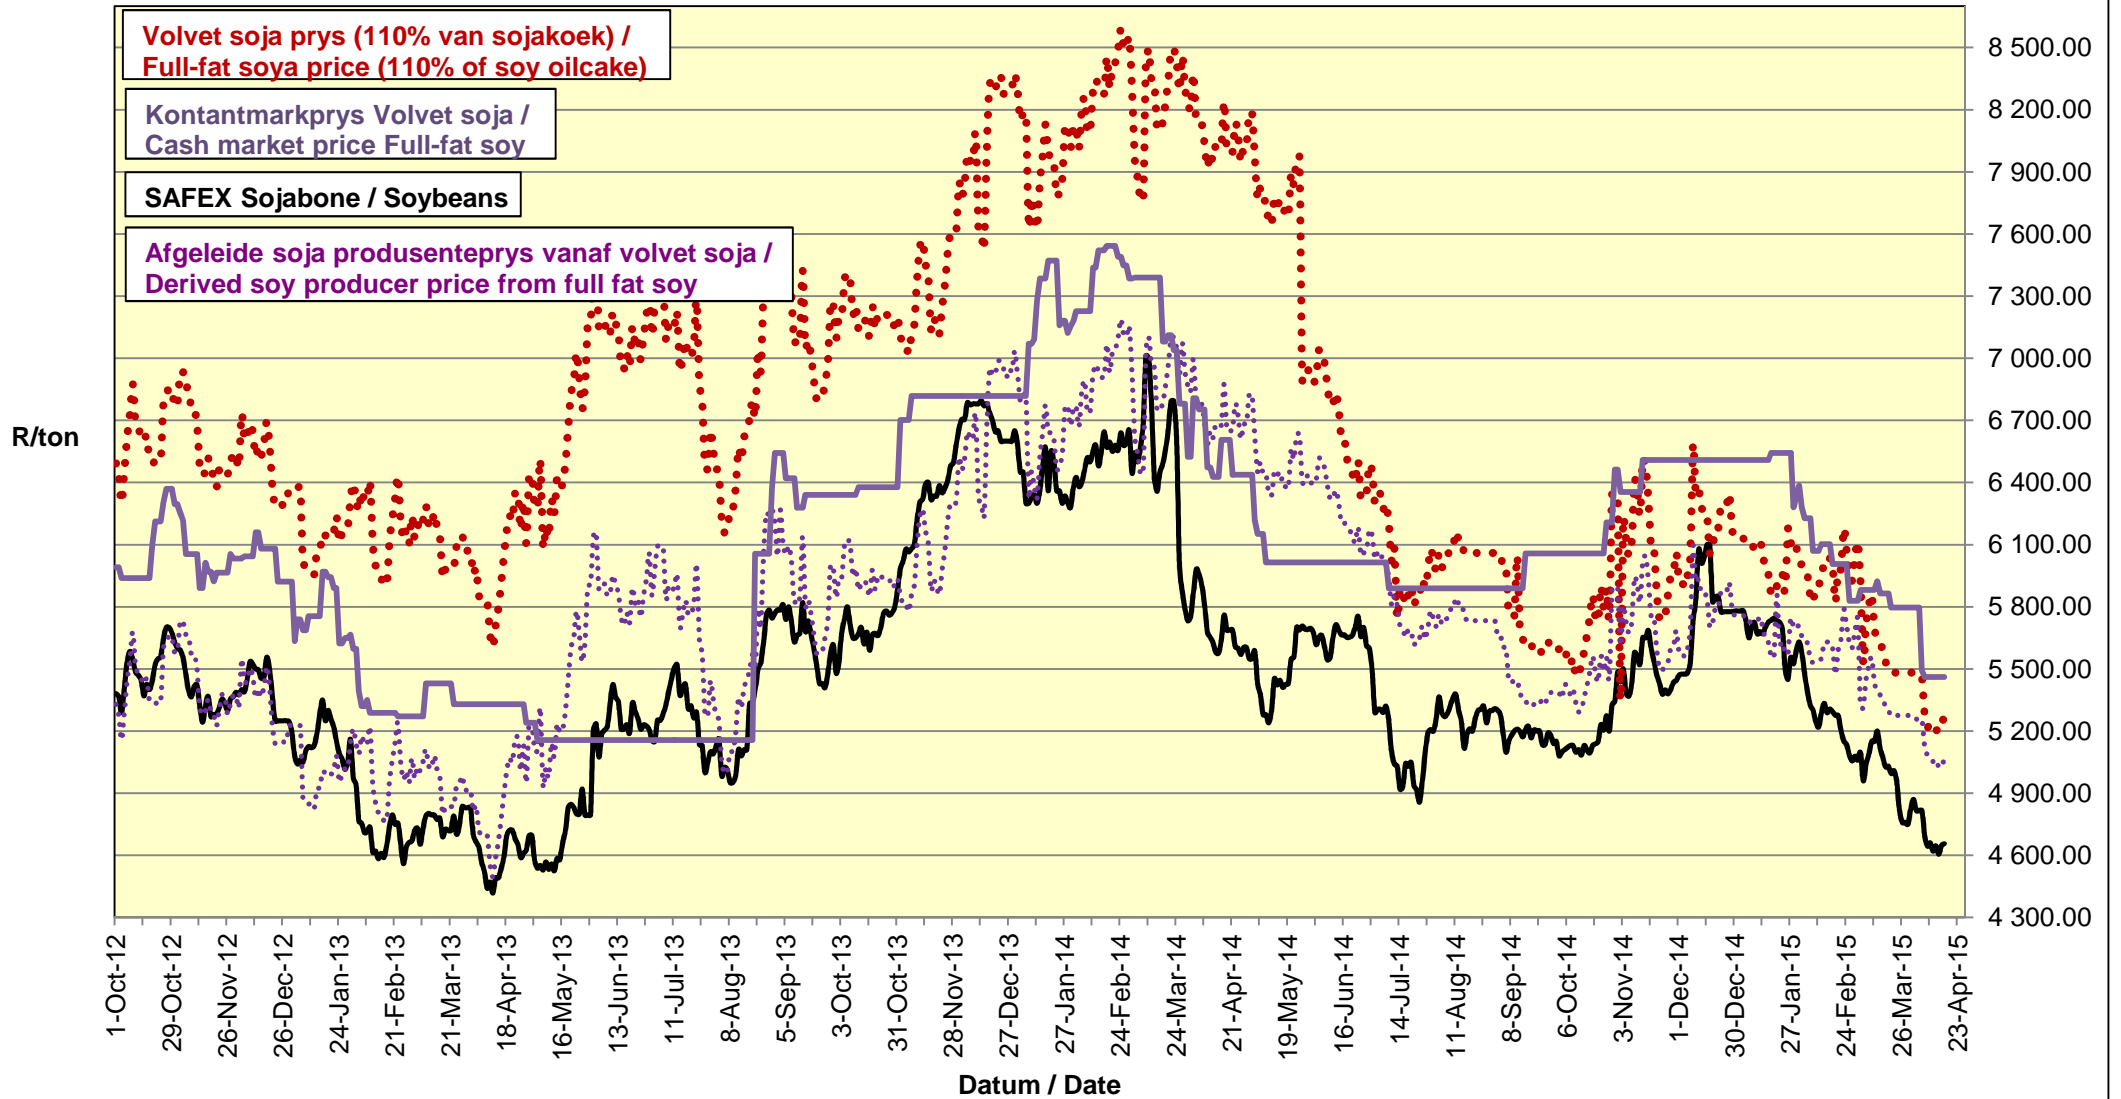

Afgeleide sojaboon produsente - en volvet sojaboonpryse Derived soy producer price and full-fat soy prices