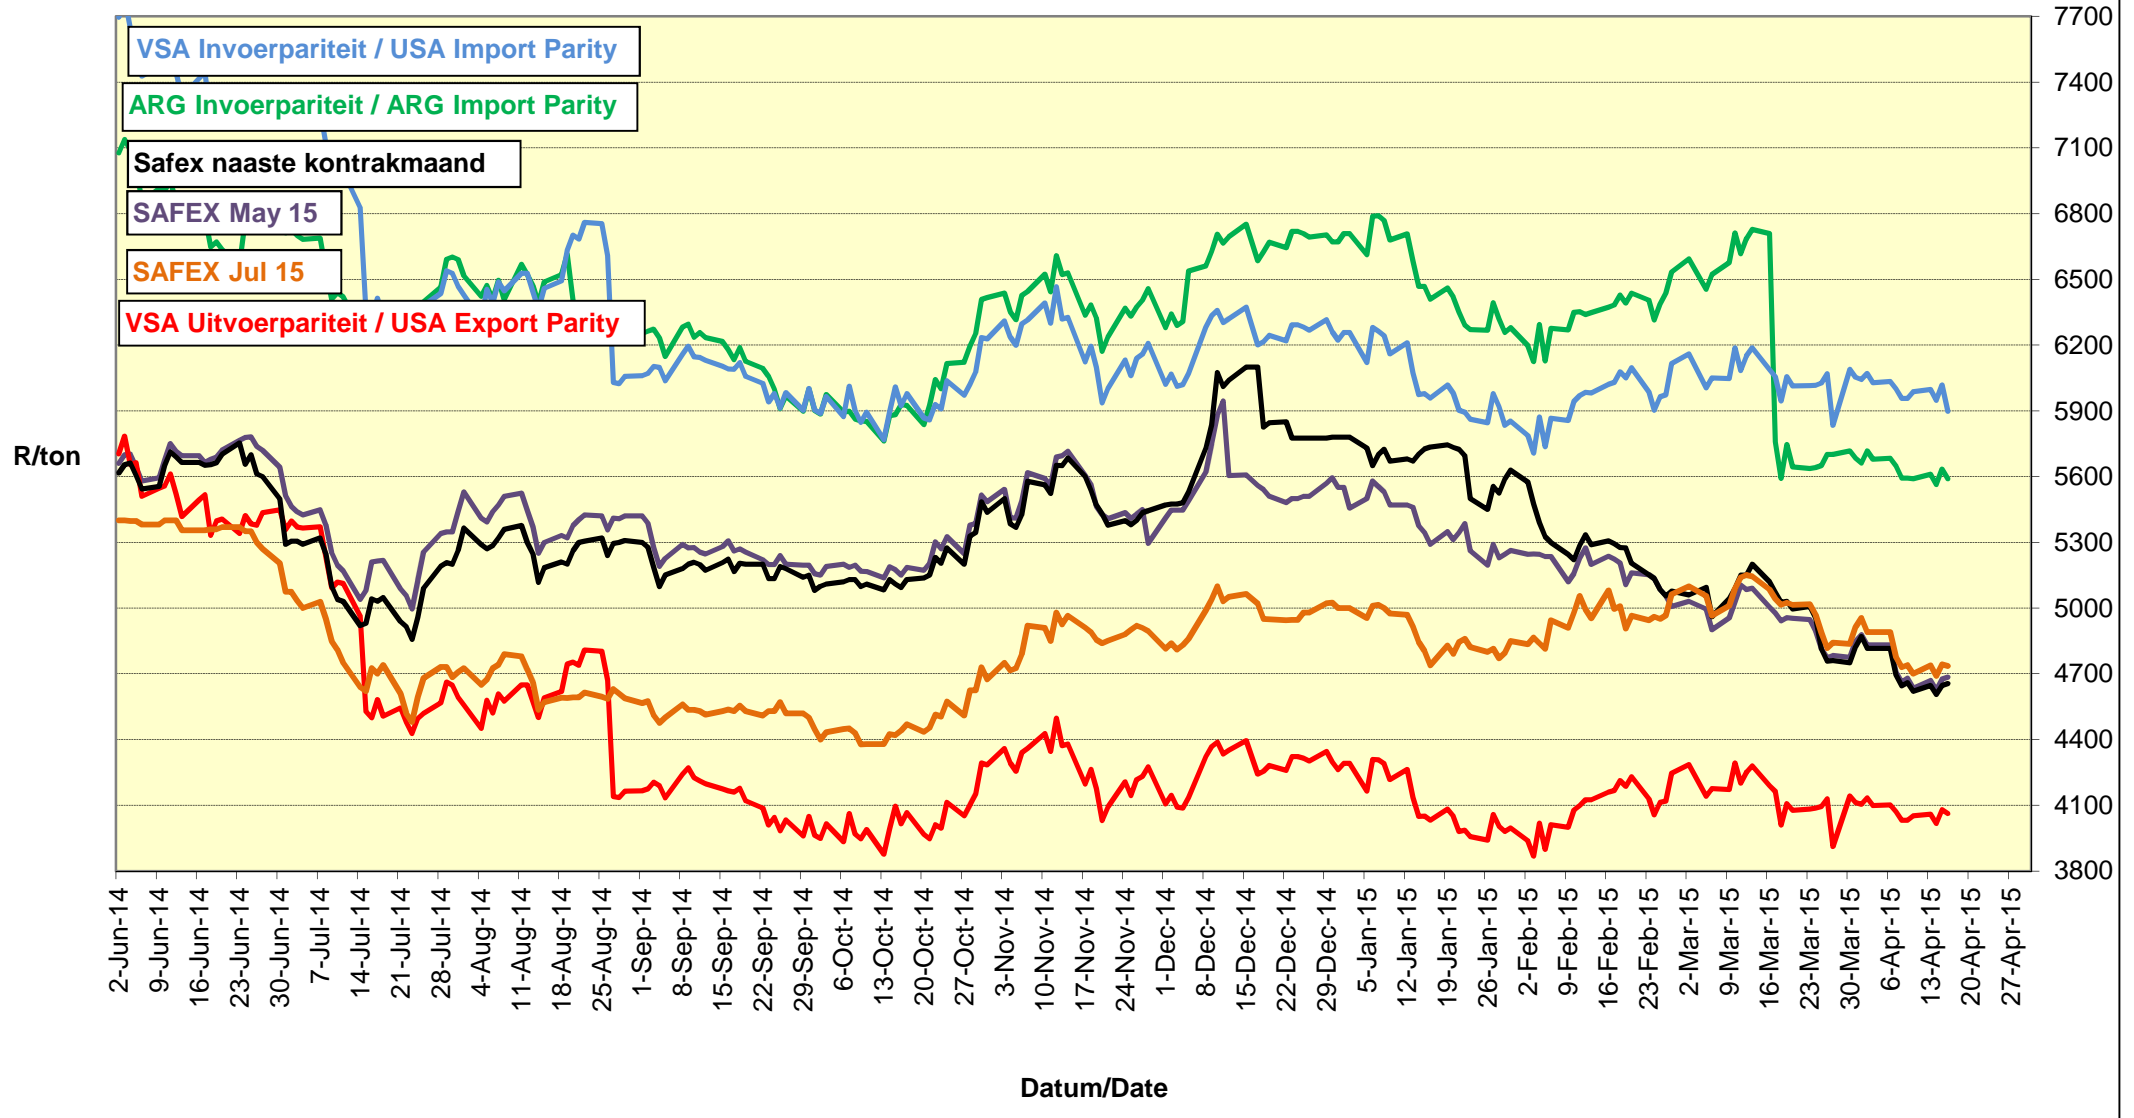

PRYSE VAN SOJABONE GELEWER IN RANDFONTEIN PRICES OF SOYBEANS DELIVERED IN RANDFONTEIN