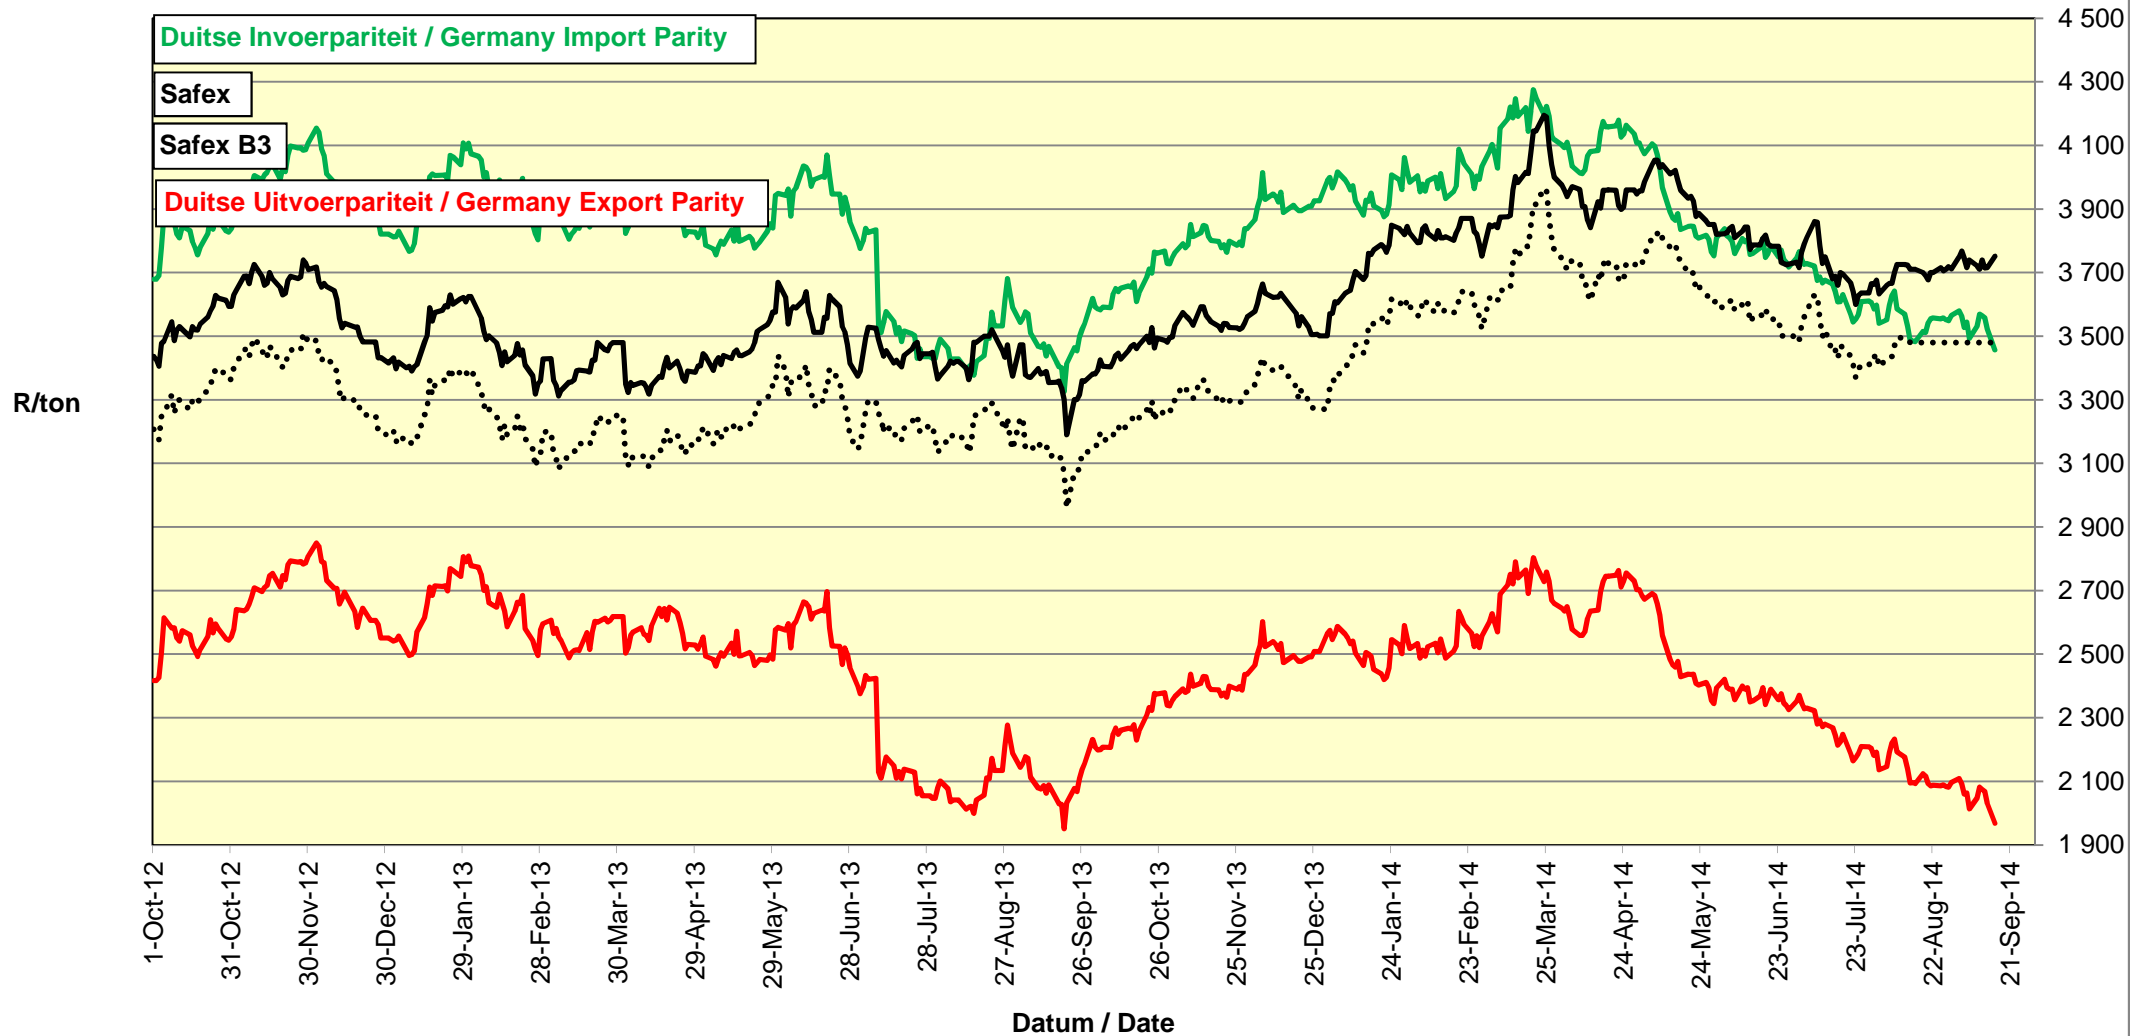

PRYSE VAN RSA EN DUITSE KORING GELEWER IN RANDFONTEIN PRICES OF RSA AND GERMAN WHEAT DELIVERED IN RANDFONTEIN