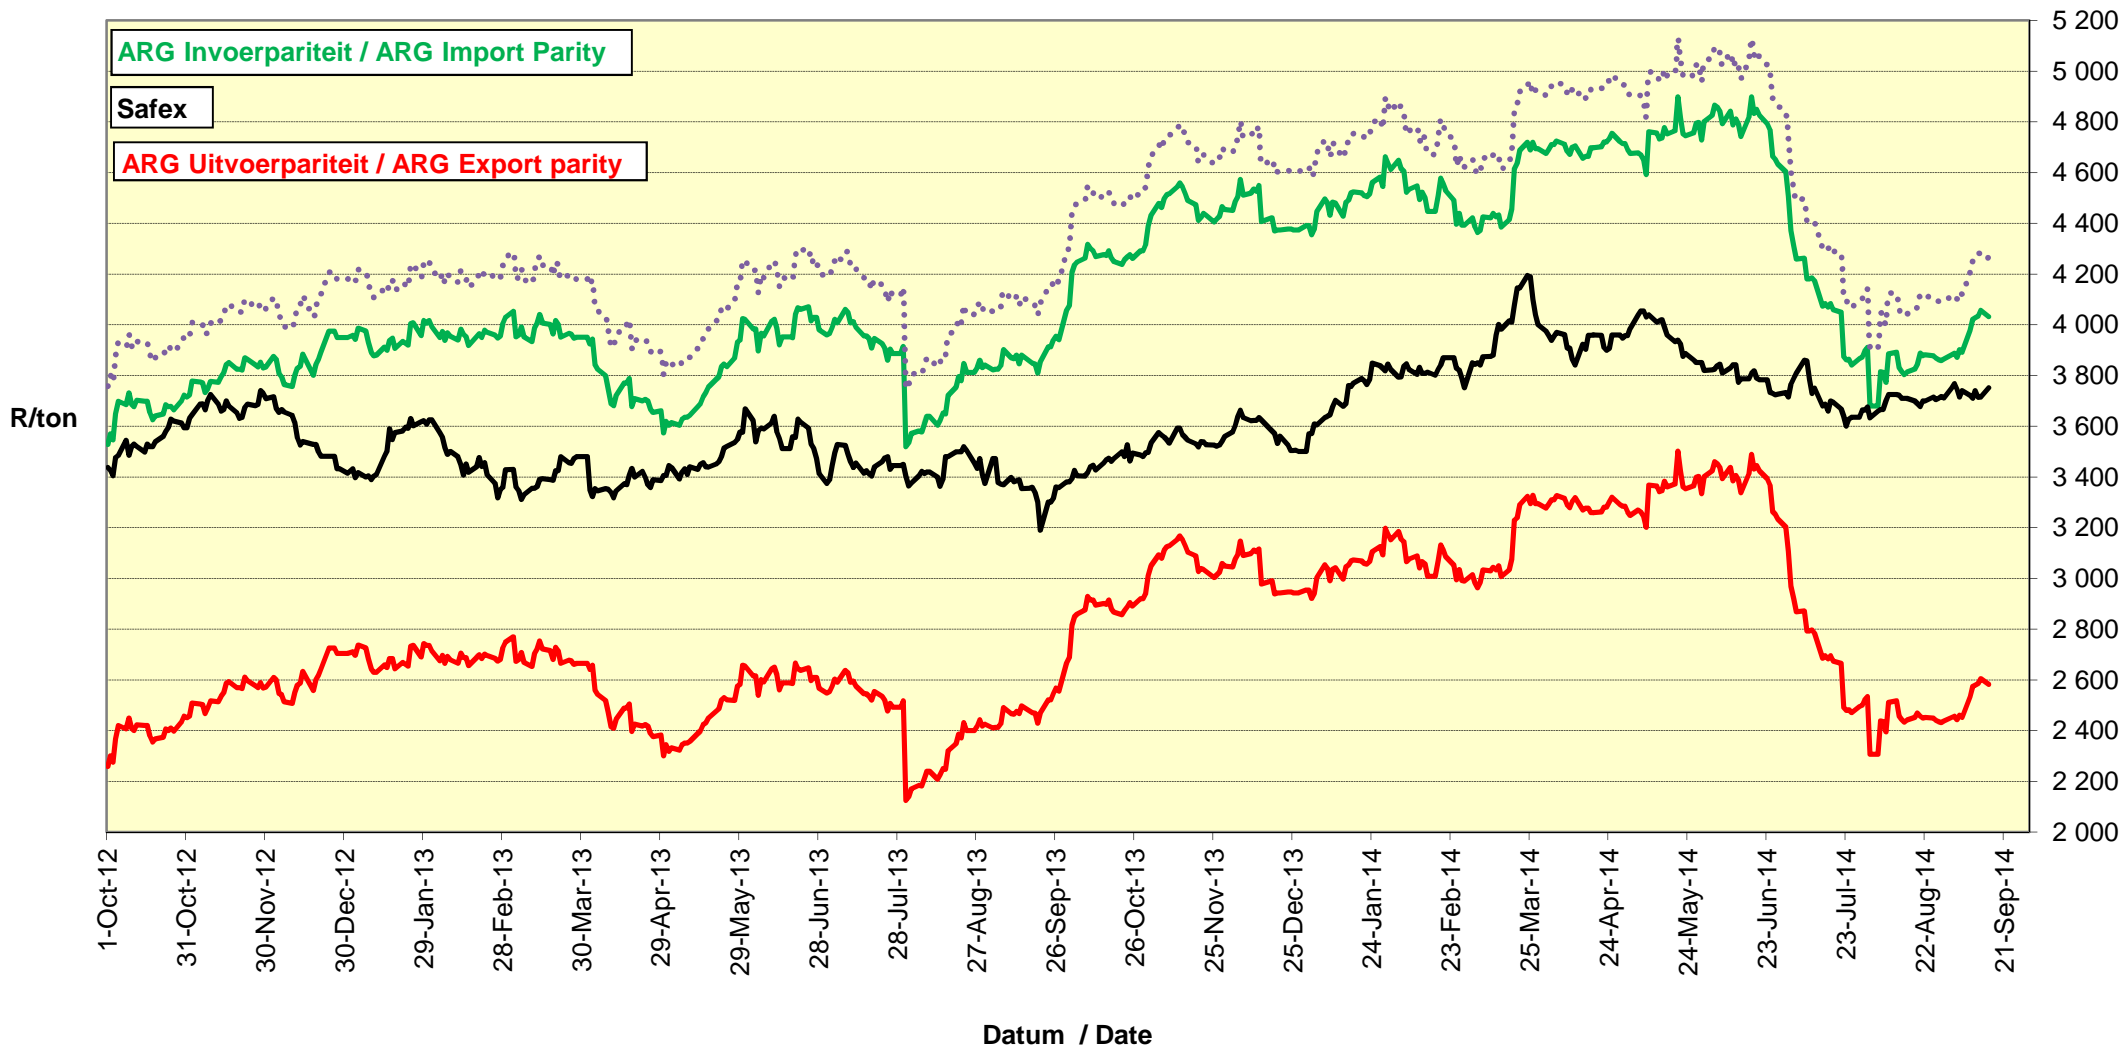

PRYSE VAN RSA EN ARGENTYNSE KORING GELEWER IN RANDFONTEIN PRICES OF RSA AND ARGENTINEAN WHEAT DELIVERED IN RANDFONTEIN