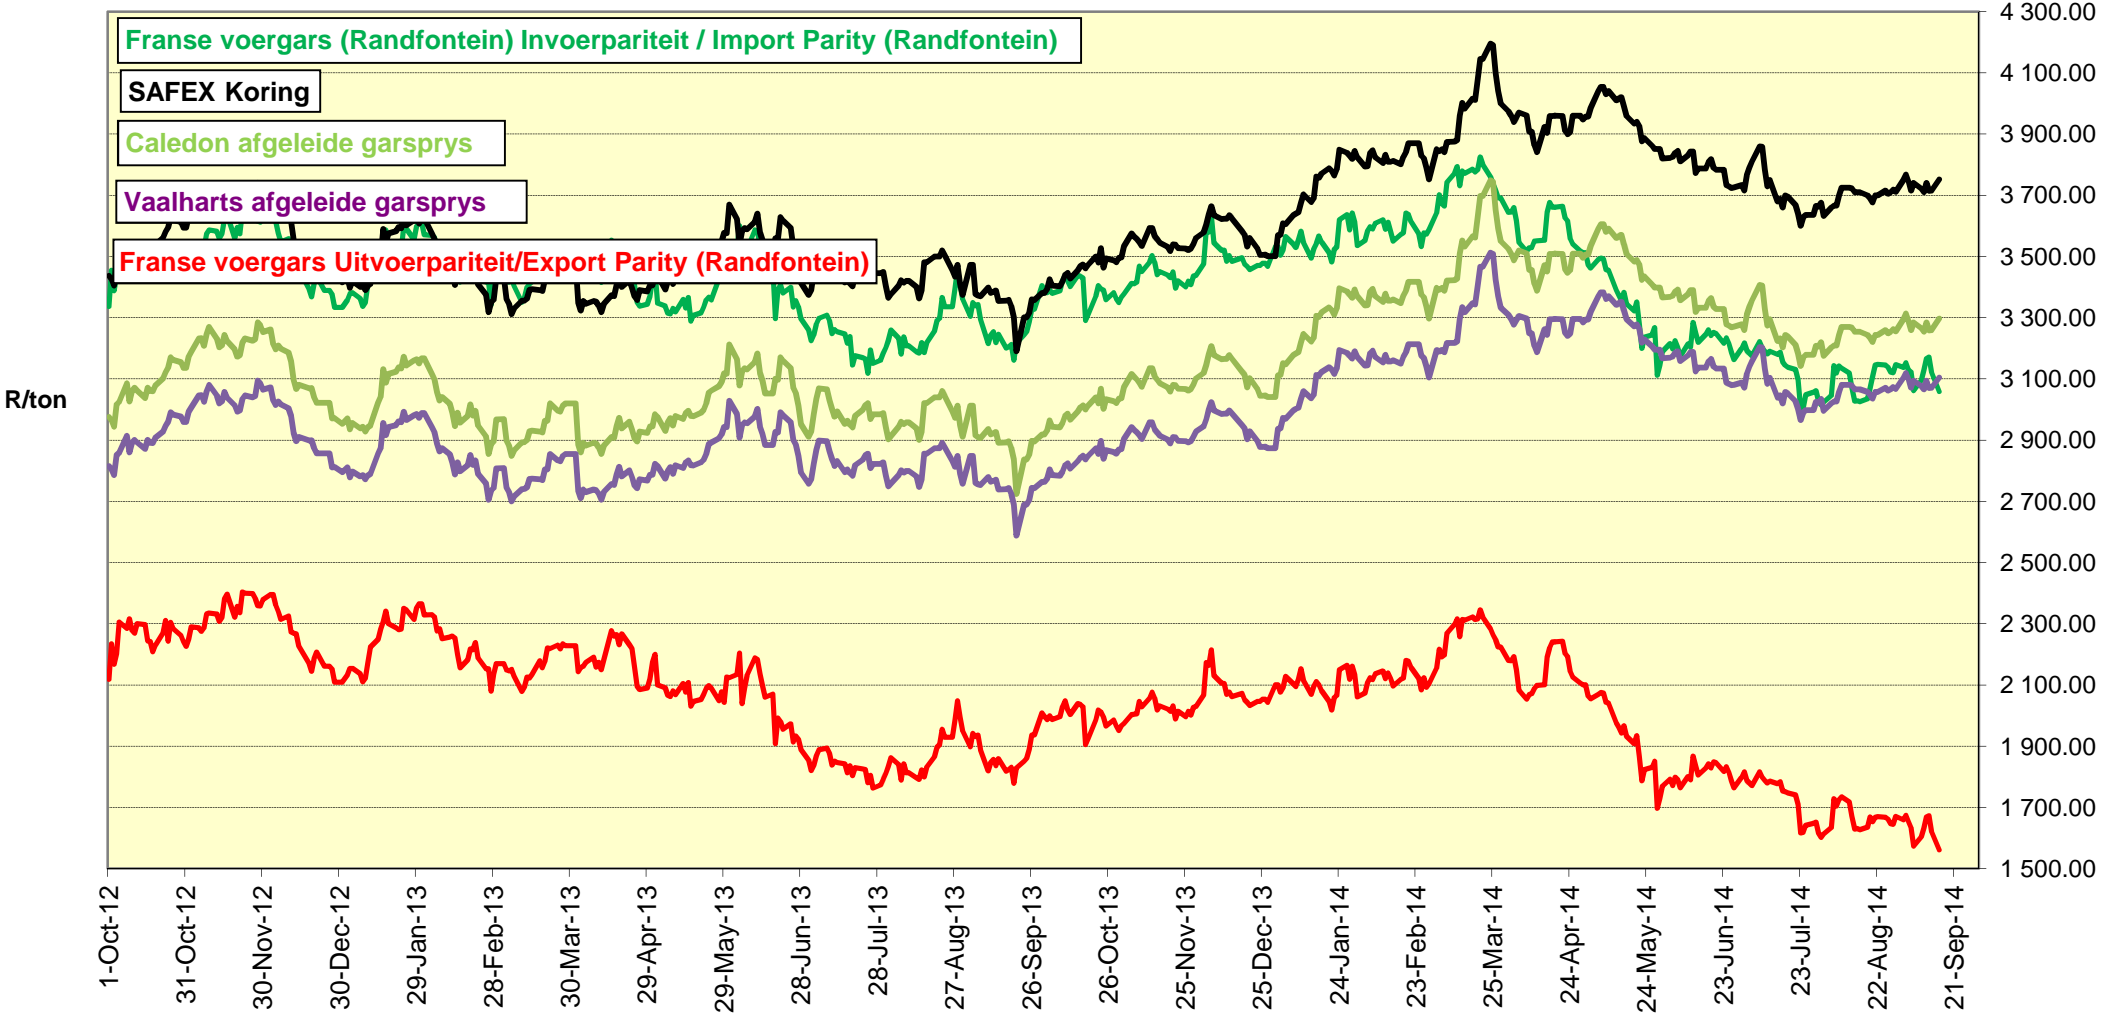

PRYSE VAN GARS GELEWER IN RANDFONTEIN PRICES OF BARLEY DELIVERED IN RANDFONTEIN