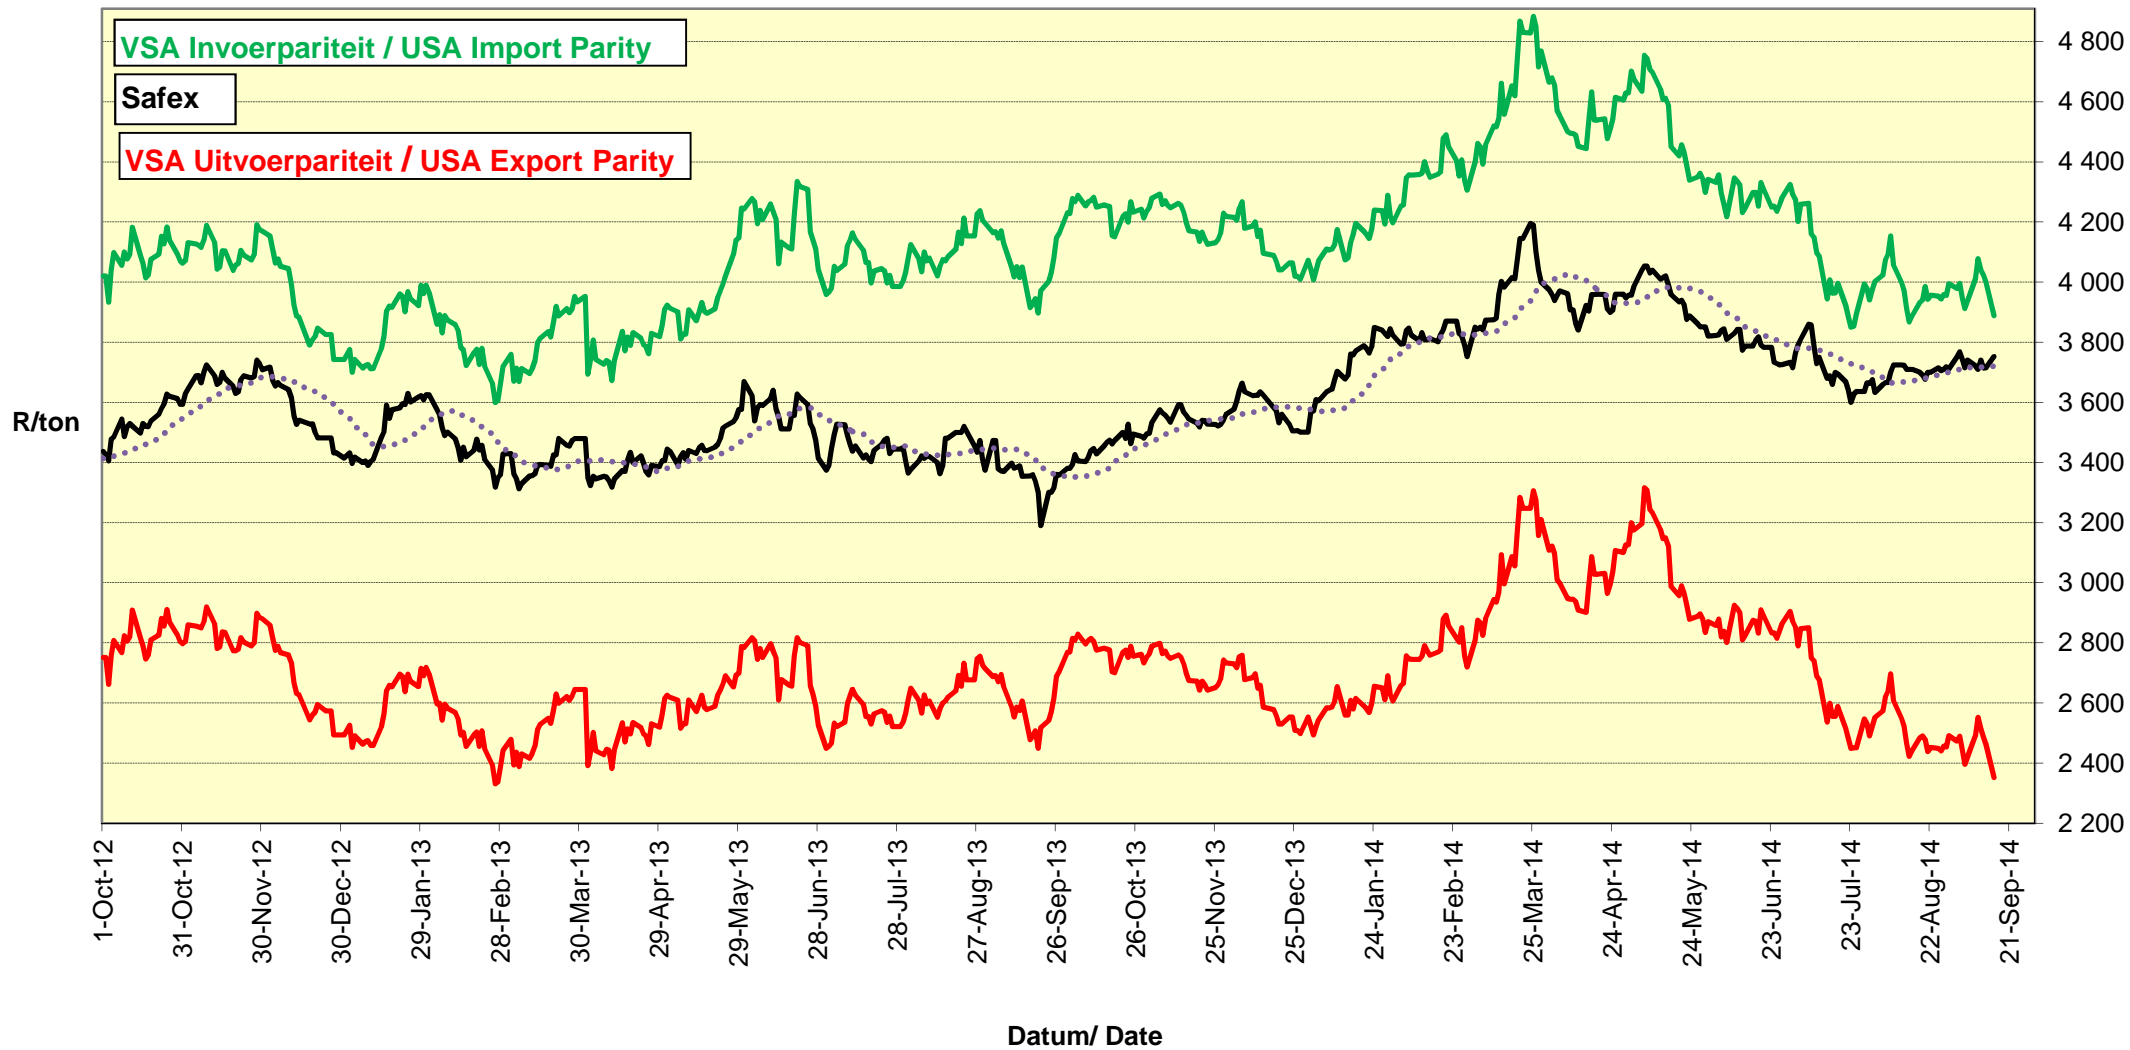

**PRYSE VAN SUID AFRIKAANSE EN VSA KORING GELEWER IN RANDFONTEIN**  
**PRICES OF SOUTH AFRICAN AND USA WHEAT DELIVERED IN RANDFONTEIN**