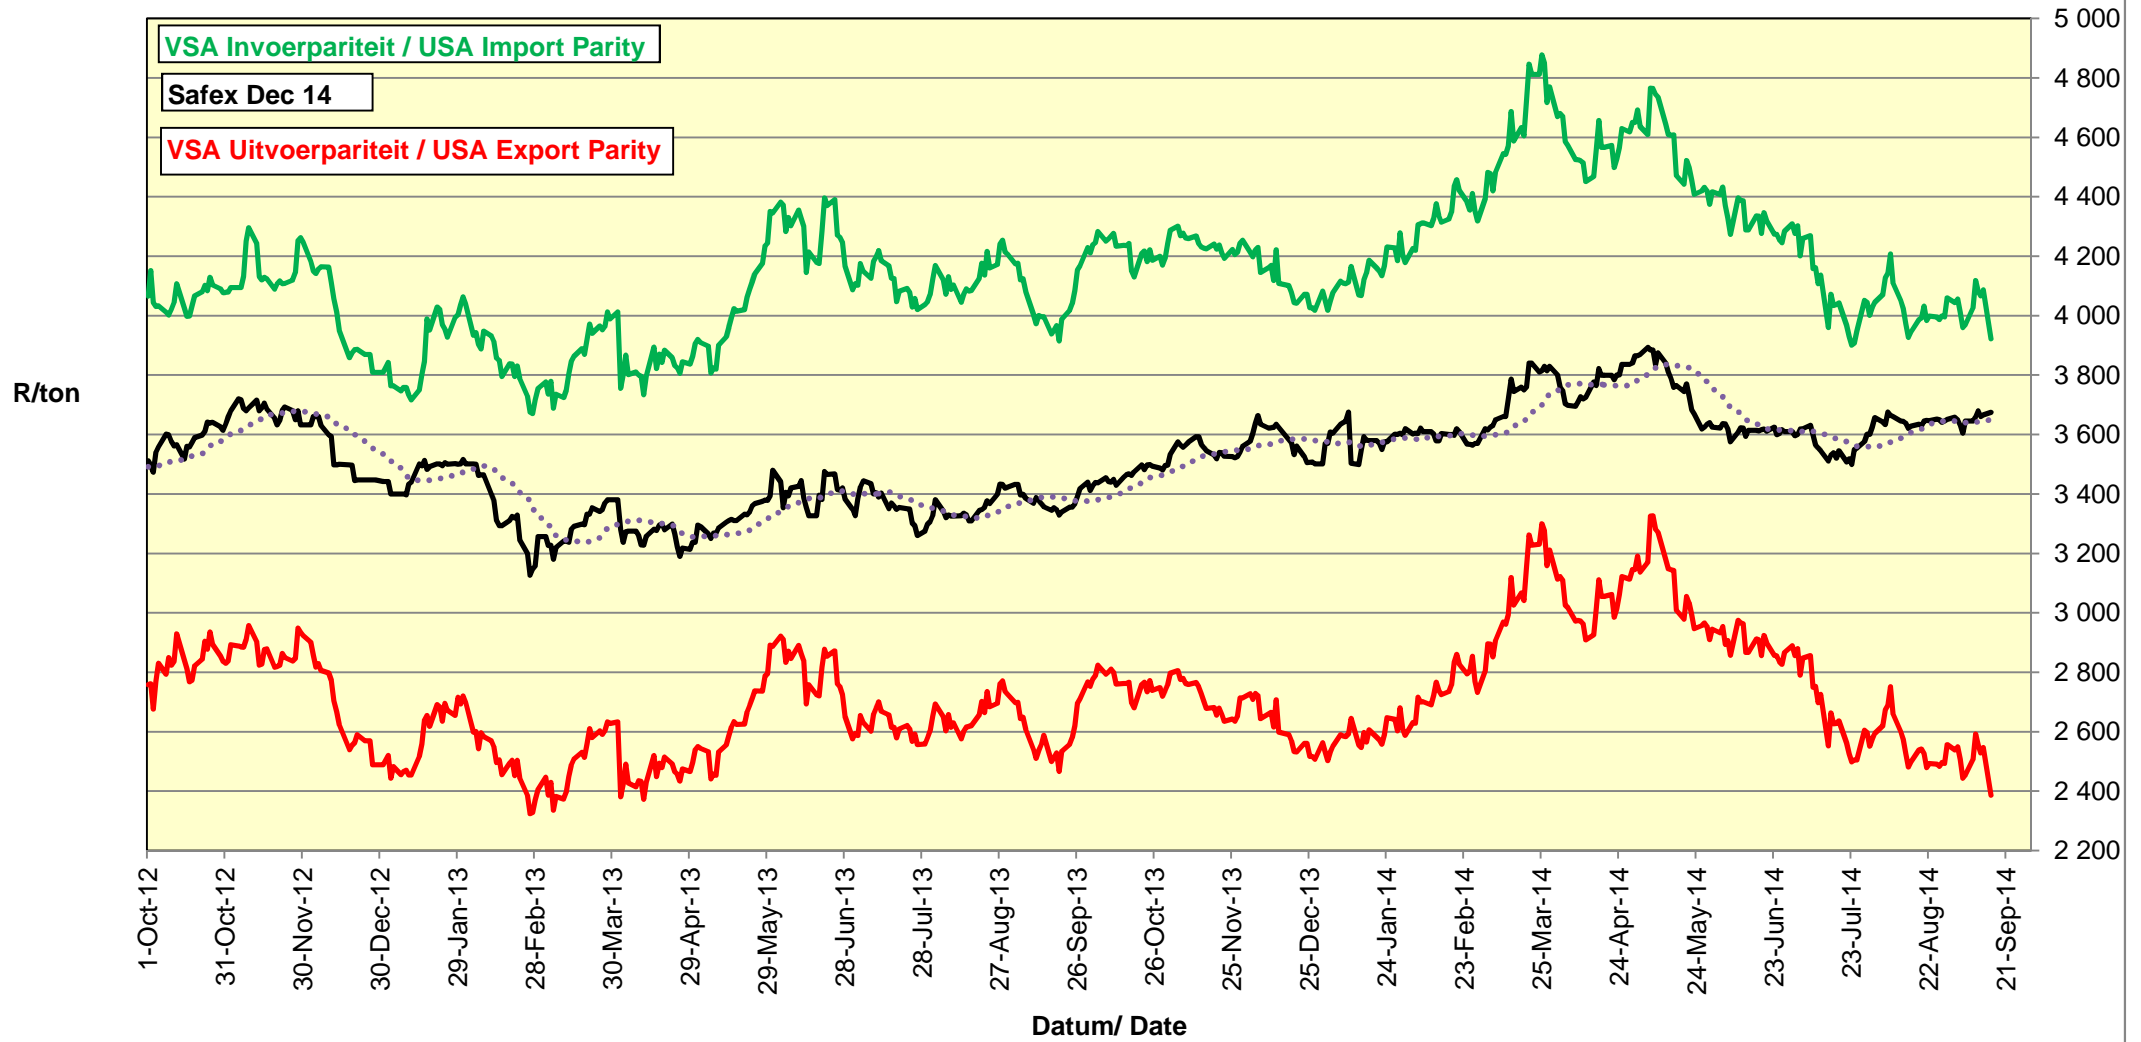

PRYSE VAN HRW KORING VIR LEWERING IN DESEMBER 2014 (RANDFONTEIN)

PRICES OF HRW WHEAT DELIVERED IN DECEMBER 2014 (RANDFONTEIN)