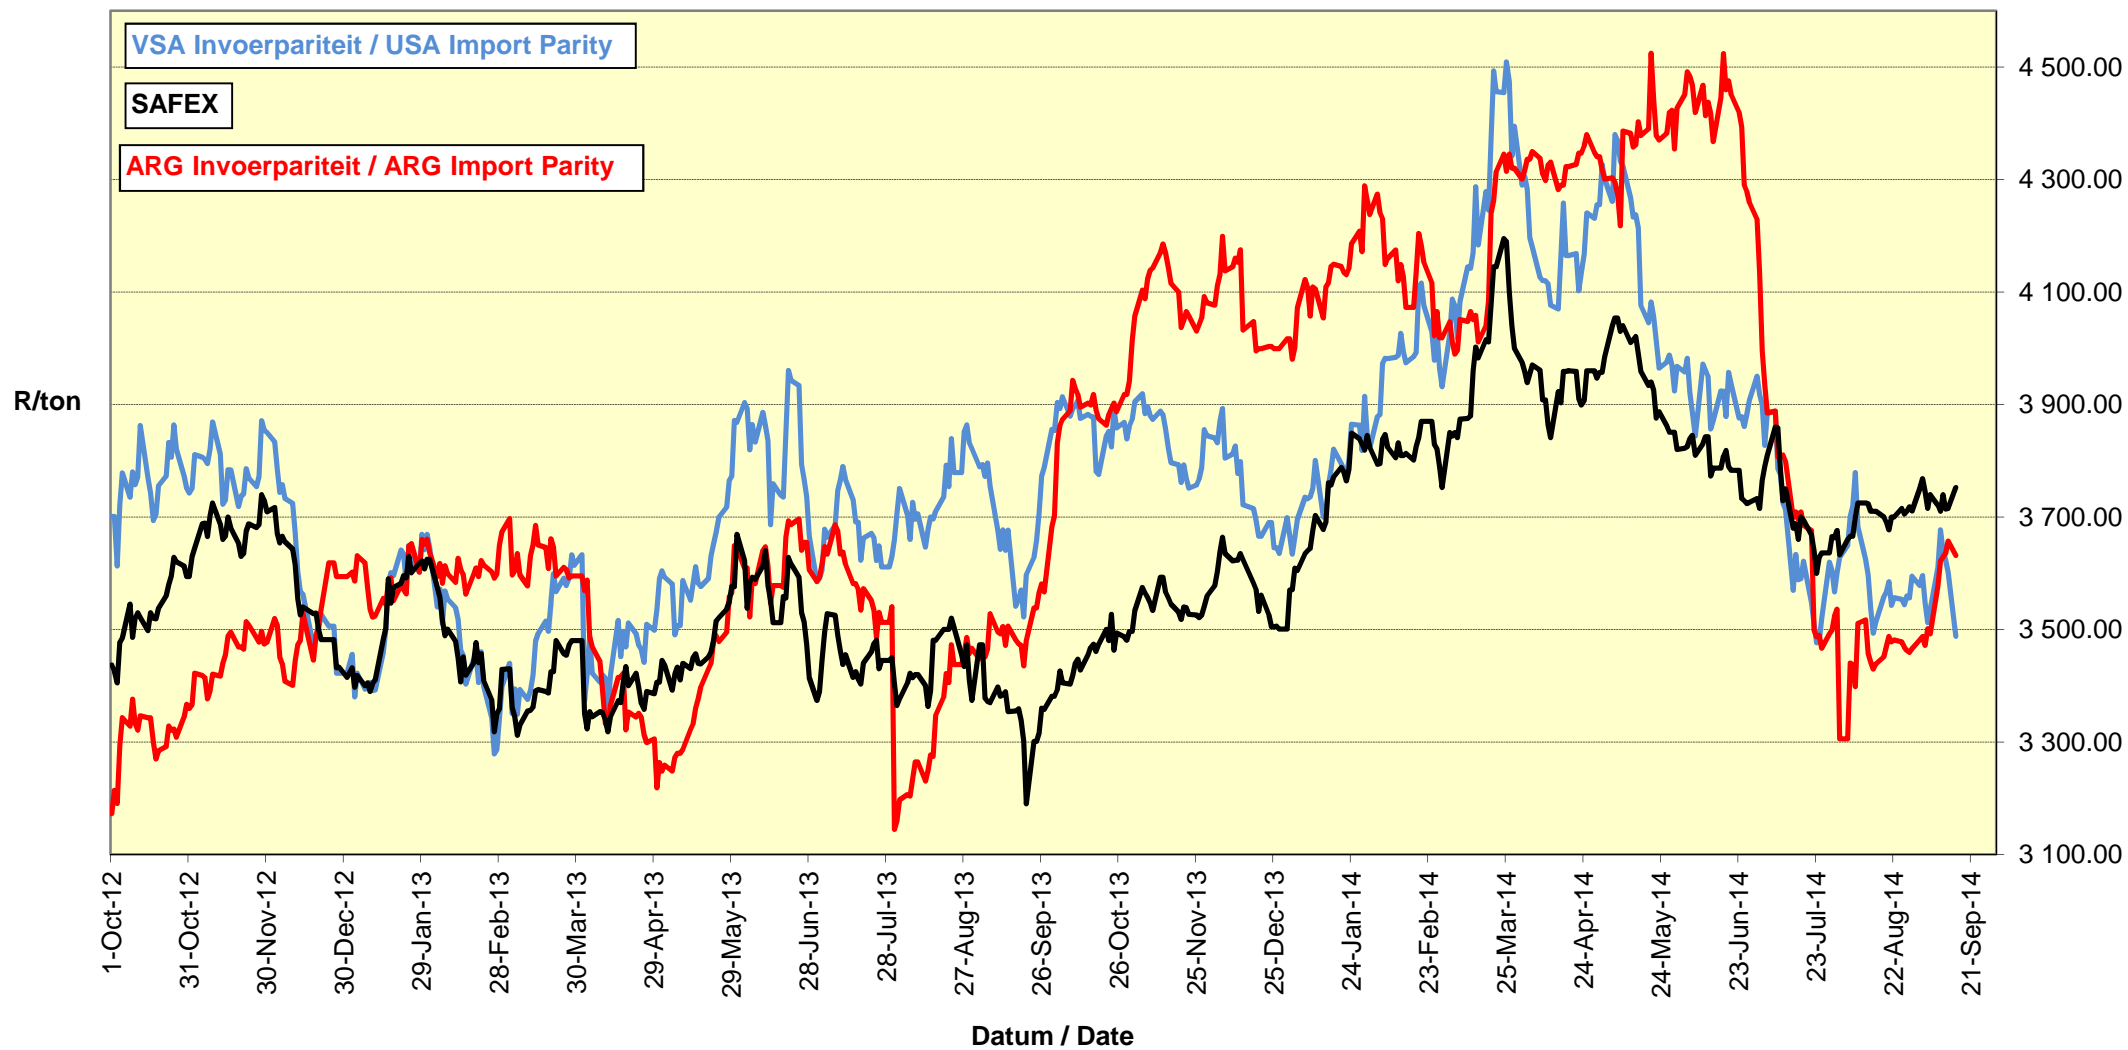

PRYSE VAN KORING GELEWER IN DURBAN HAWE PRICES OF WHEAT DELIVERED IN DURBAN HARBOUR