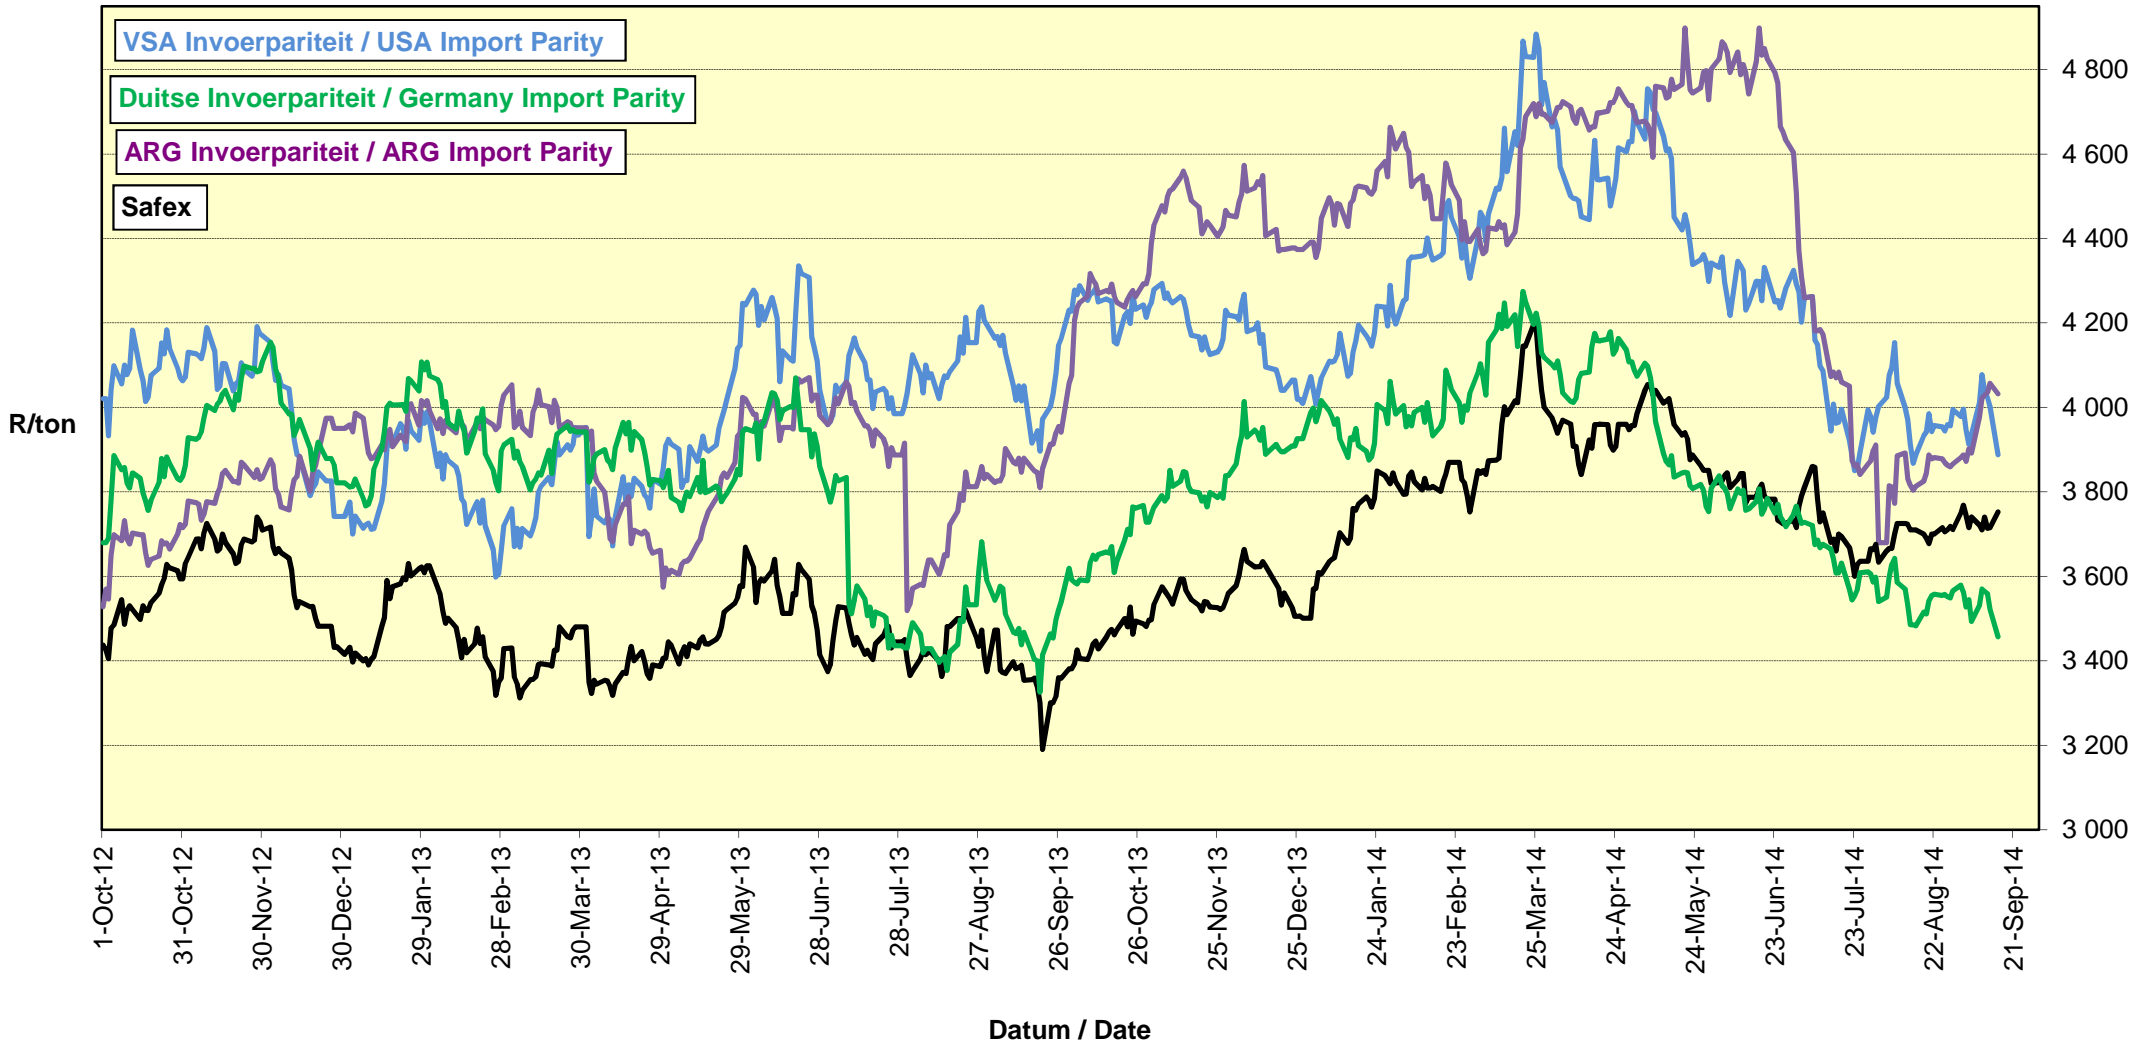

PRYSE VAN KORING GELEWER IN RANDFONTEIN PRICES OF WHEAT DELIVERED IN RANDFONTEIN