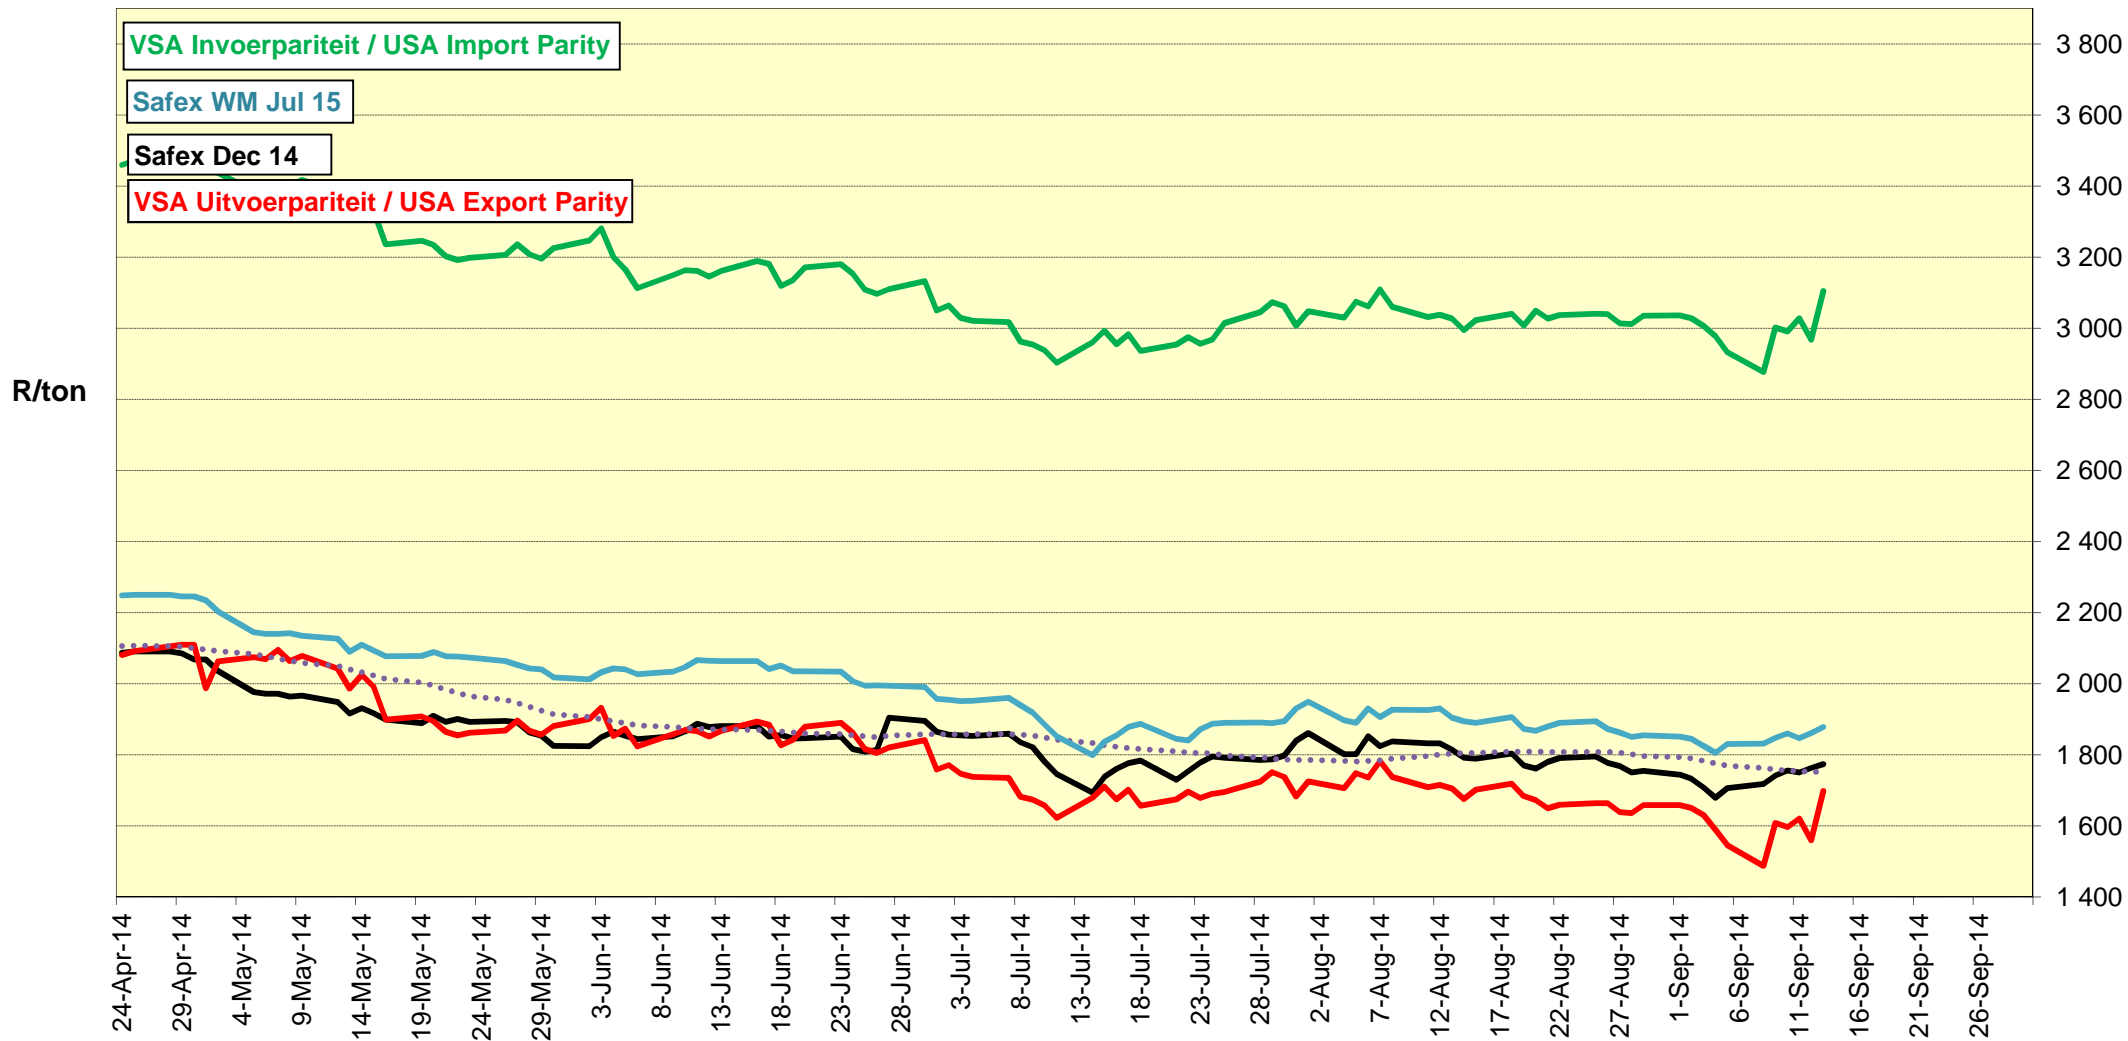

PRYSE VAN VSA WITMIELIES VIR LEWERING IN DES 2014 (RANDFONTEIN)
PRICES OF USA WHITE MAIZE DELIVERED IN DEC 2014 (RANDFONTEIN)

PRYSE VAN VSA WITMIELIES VIR LEWERING IN JUL 2015 (RANDFONTEIN)
PRICES OF USA WHITE MAIZE DELIVERED IN JUL 2015 (RANDFONTEIN)