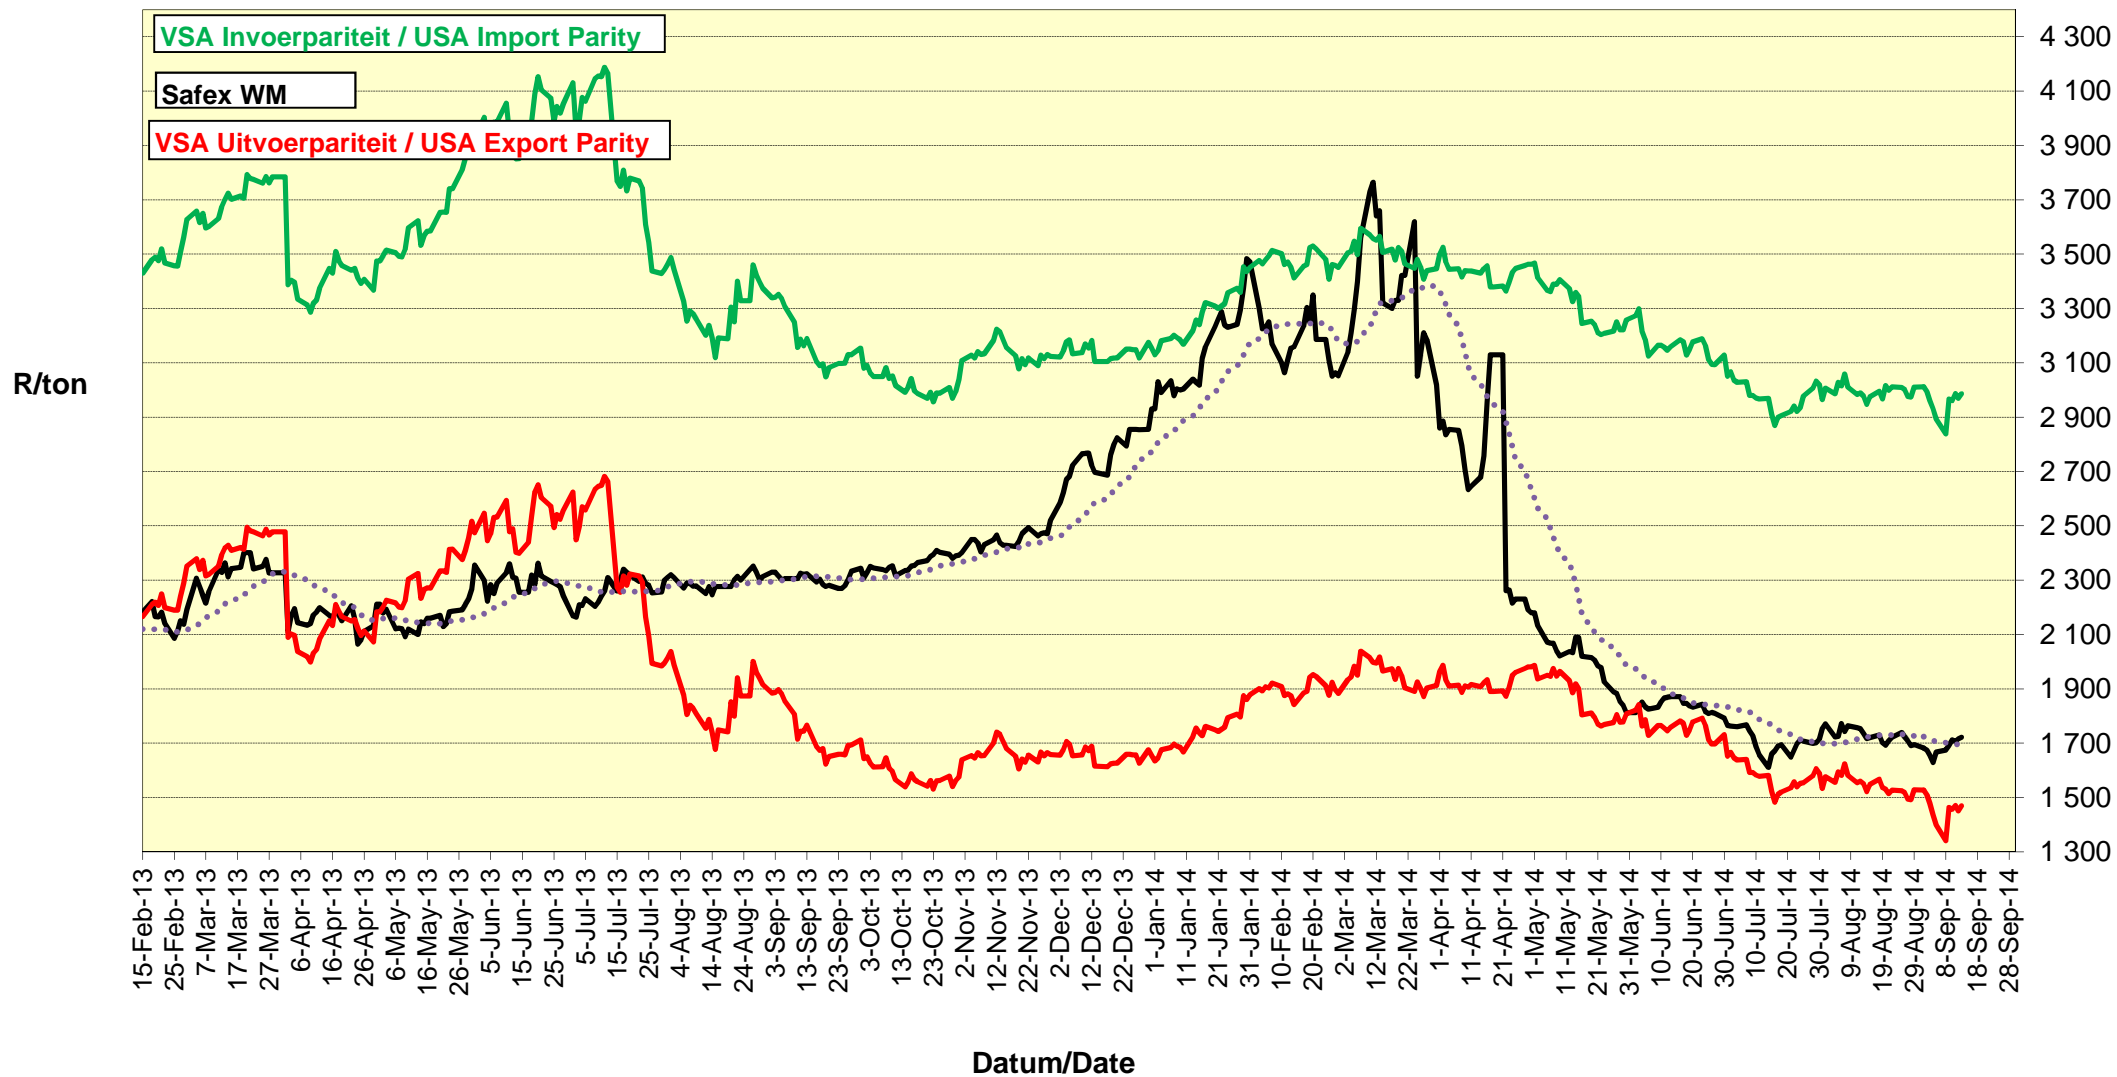

PRYSE VAN VSA WITMIELIES GELEWER IN RANDFONTEIN PRICES OF USA WHITE MAIZE DELIVERED IN RANDFONTEIN