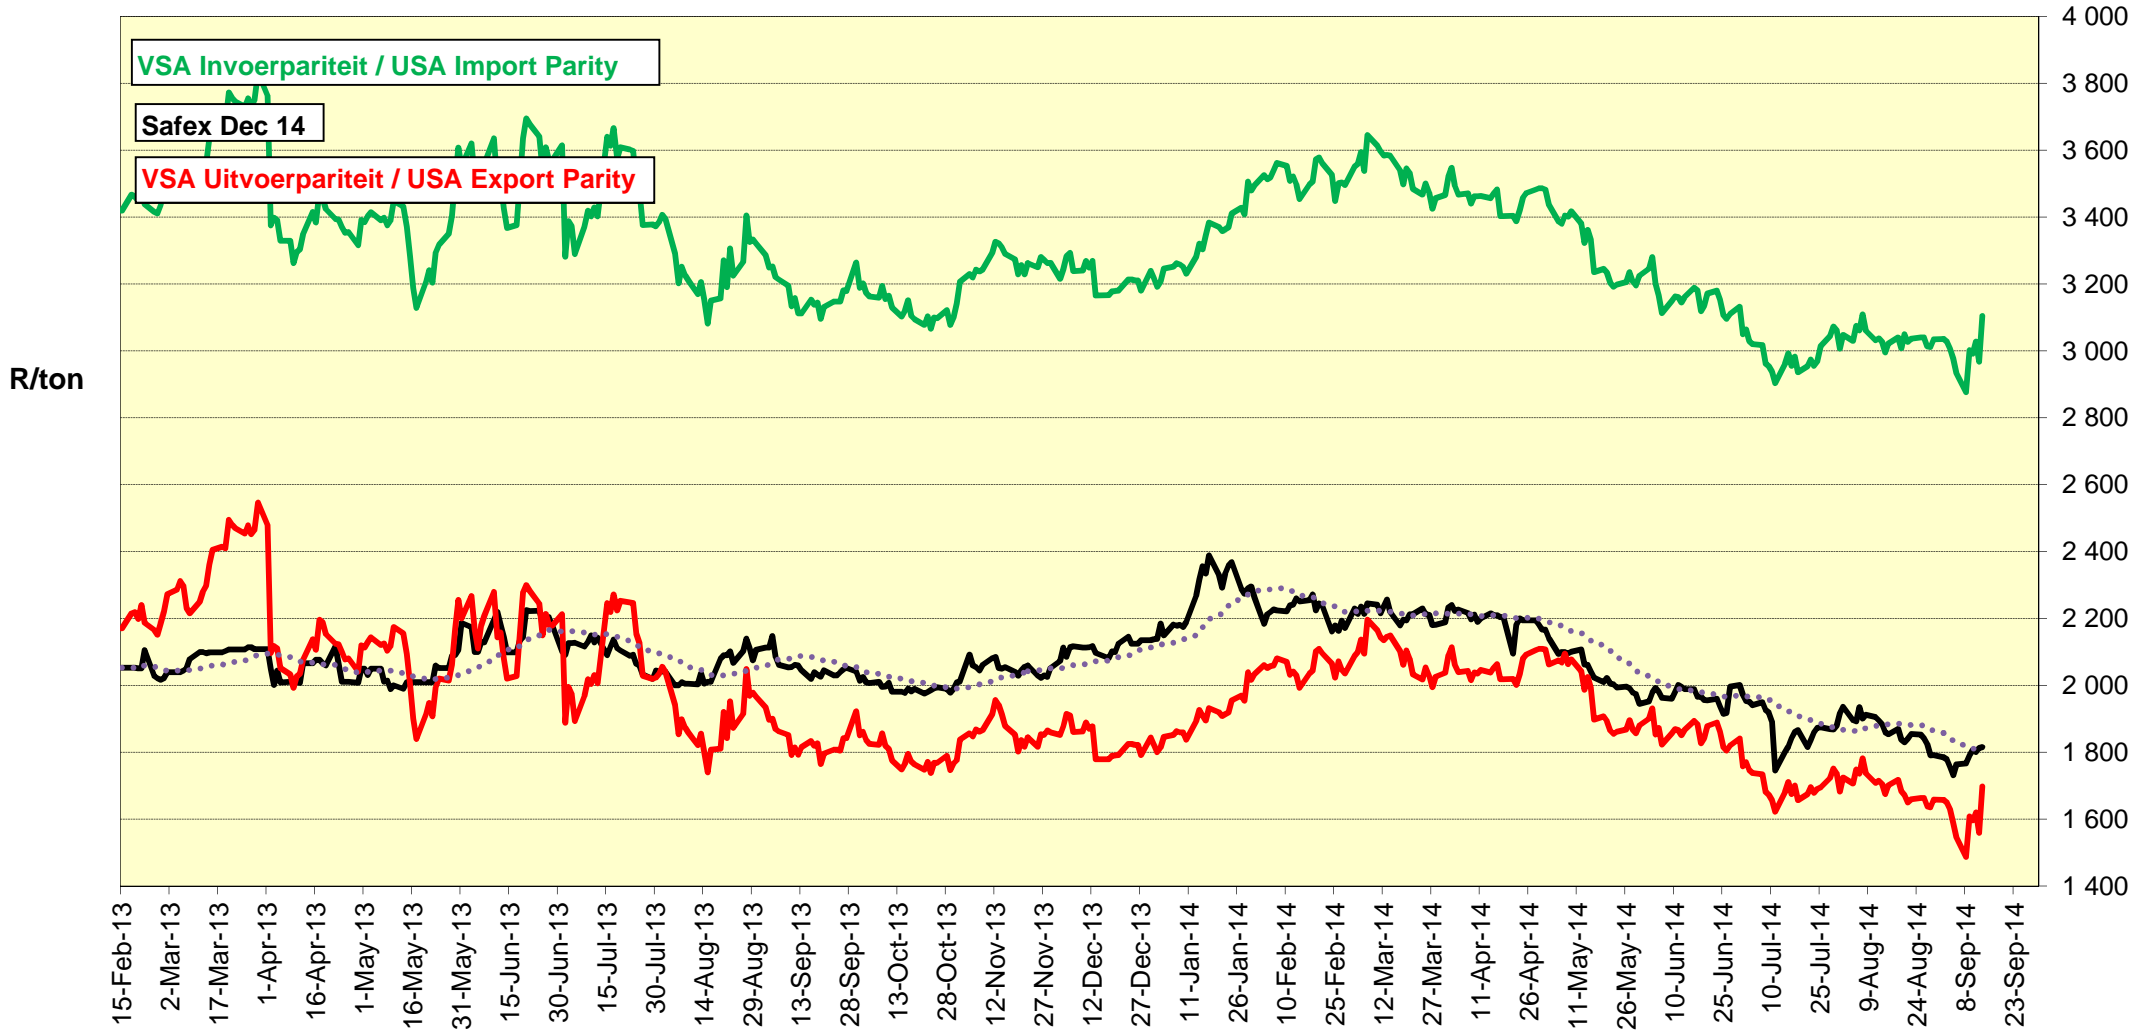

PRYSE VAN VSA GEELMIELIES VIR LEWERING IN DES 2014 (RANDFONTEIN)
PRICES OF USA YELLOW MAIZE DELIVERED IN DEC 2014 (RANDFONTEIN)