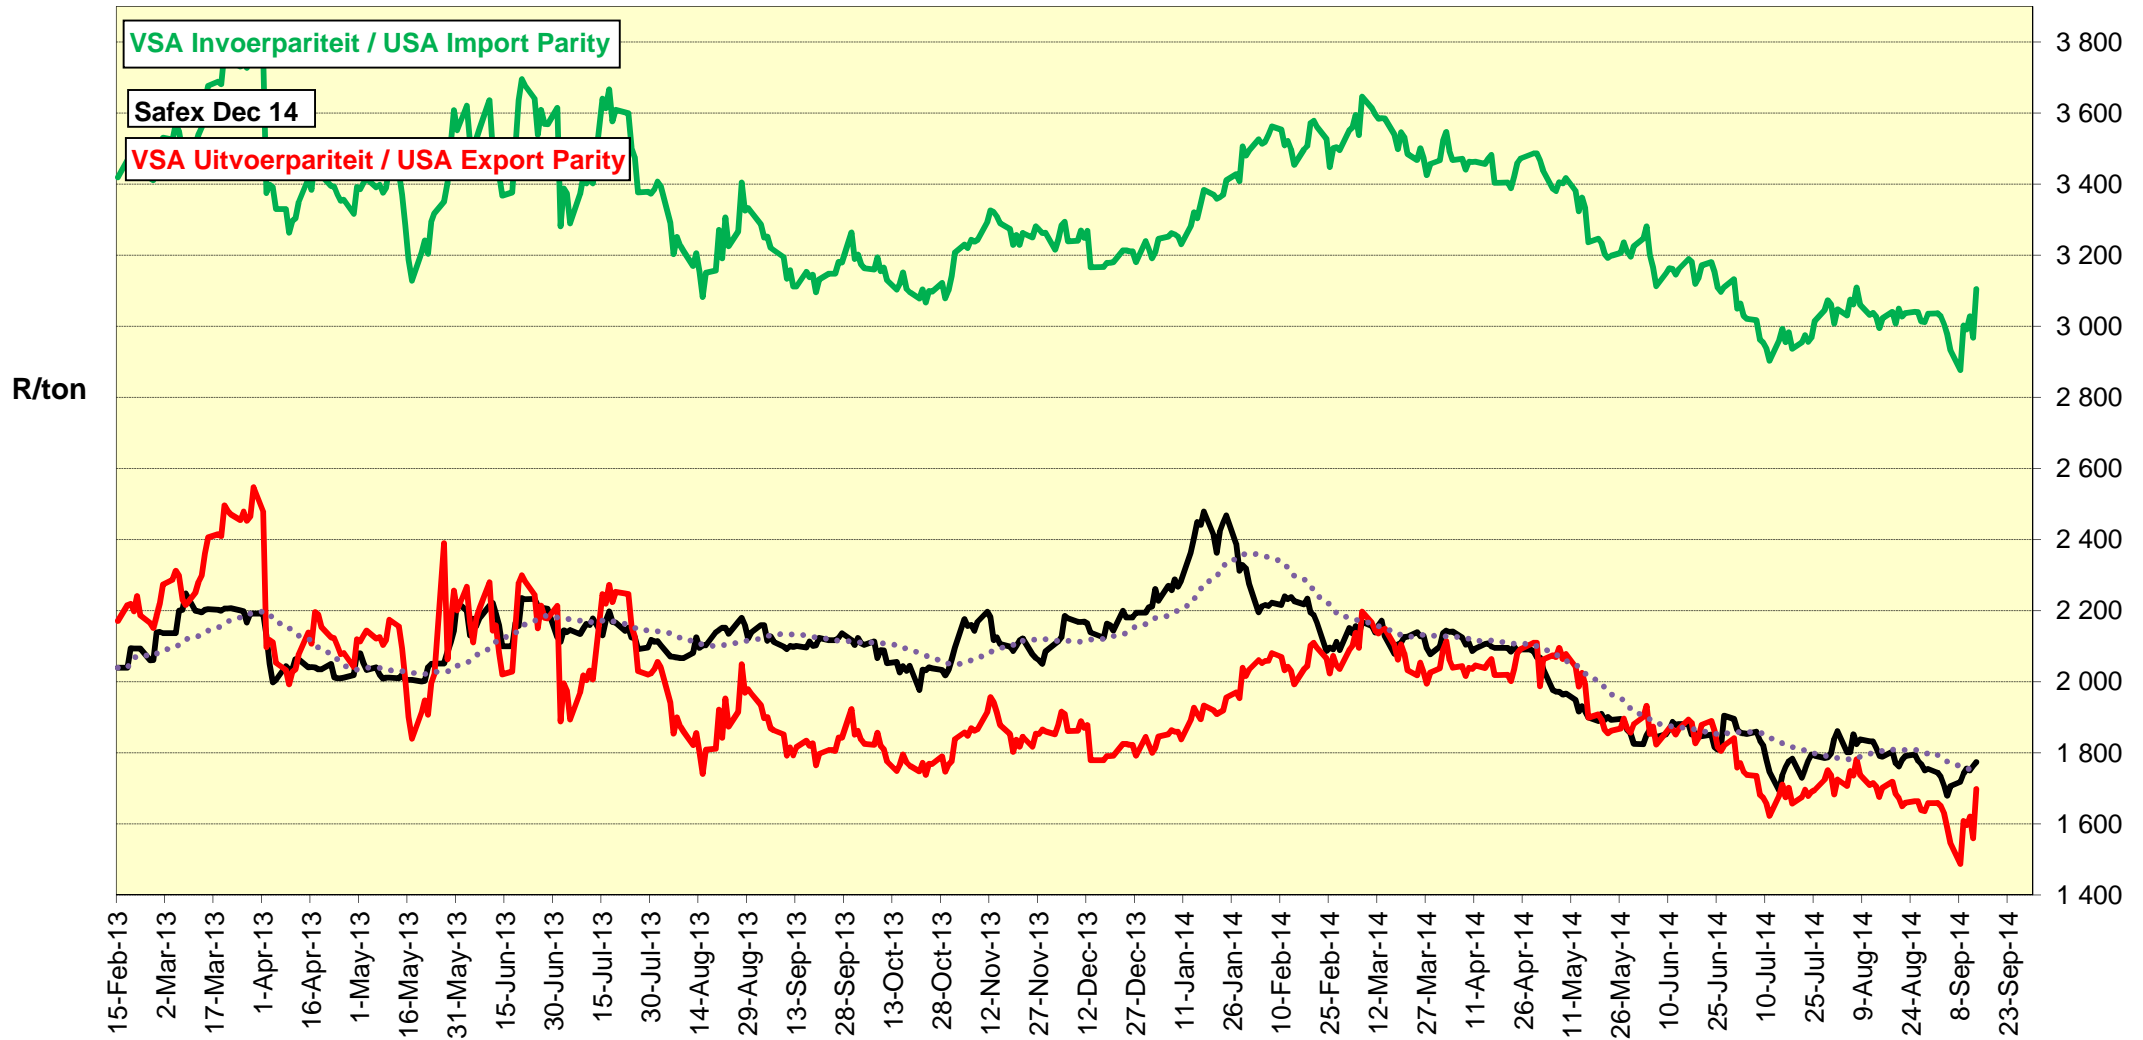

PRYSE VAN VSA WITMIELIES VIR LEWERING IN DES 2014 (RANDFONTEIN)
PRICES OF USA WHITE MAIZE DELIVERED IN DEC 2014 (RANDFONTEIN)

PRYSE VAN VSA WITMIELIES VIR LEWERING IN JUL 2015 (RANDFONTEIN)
PRICES OF USA WHITE MAIZE DELIVERED IN JUL 2015 (RANDFONTEIN)