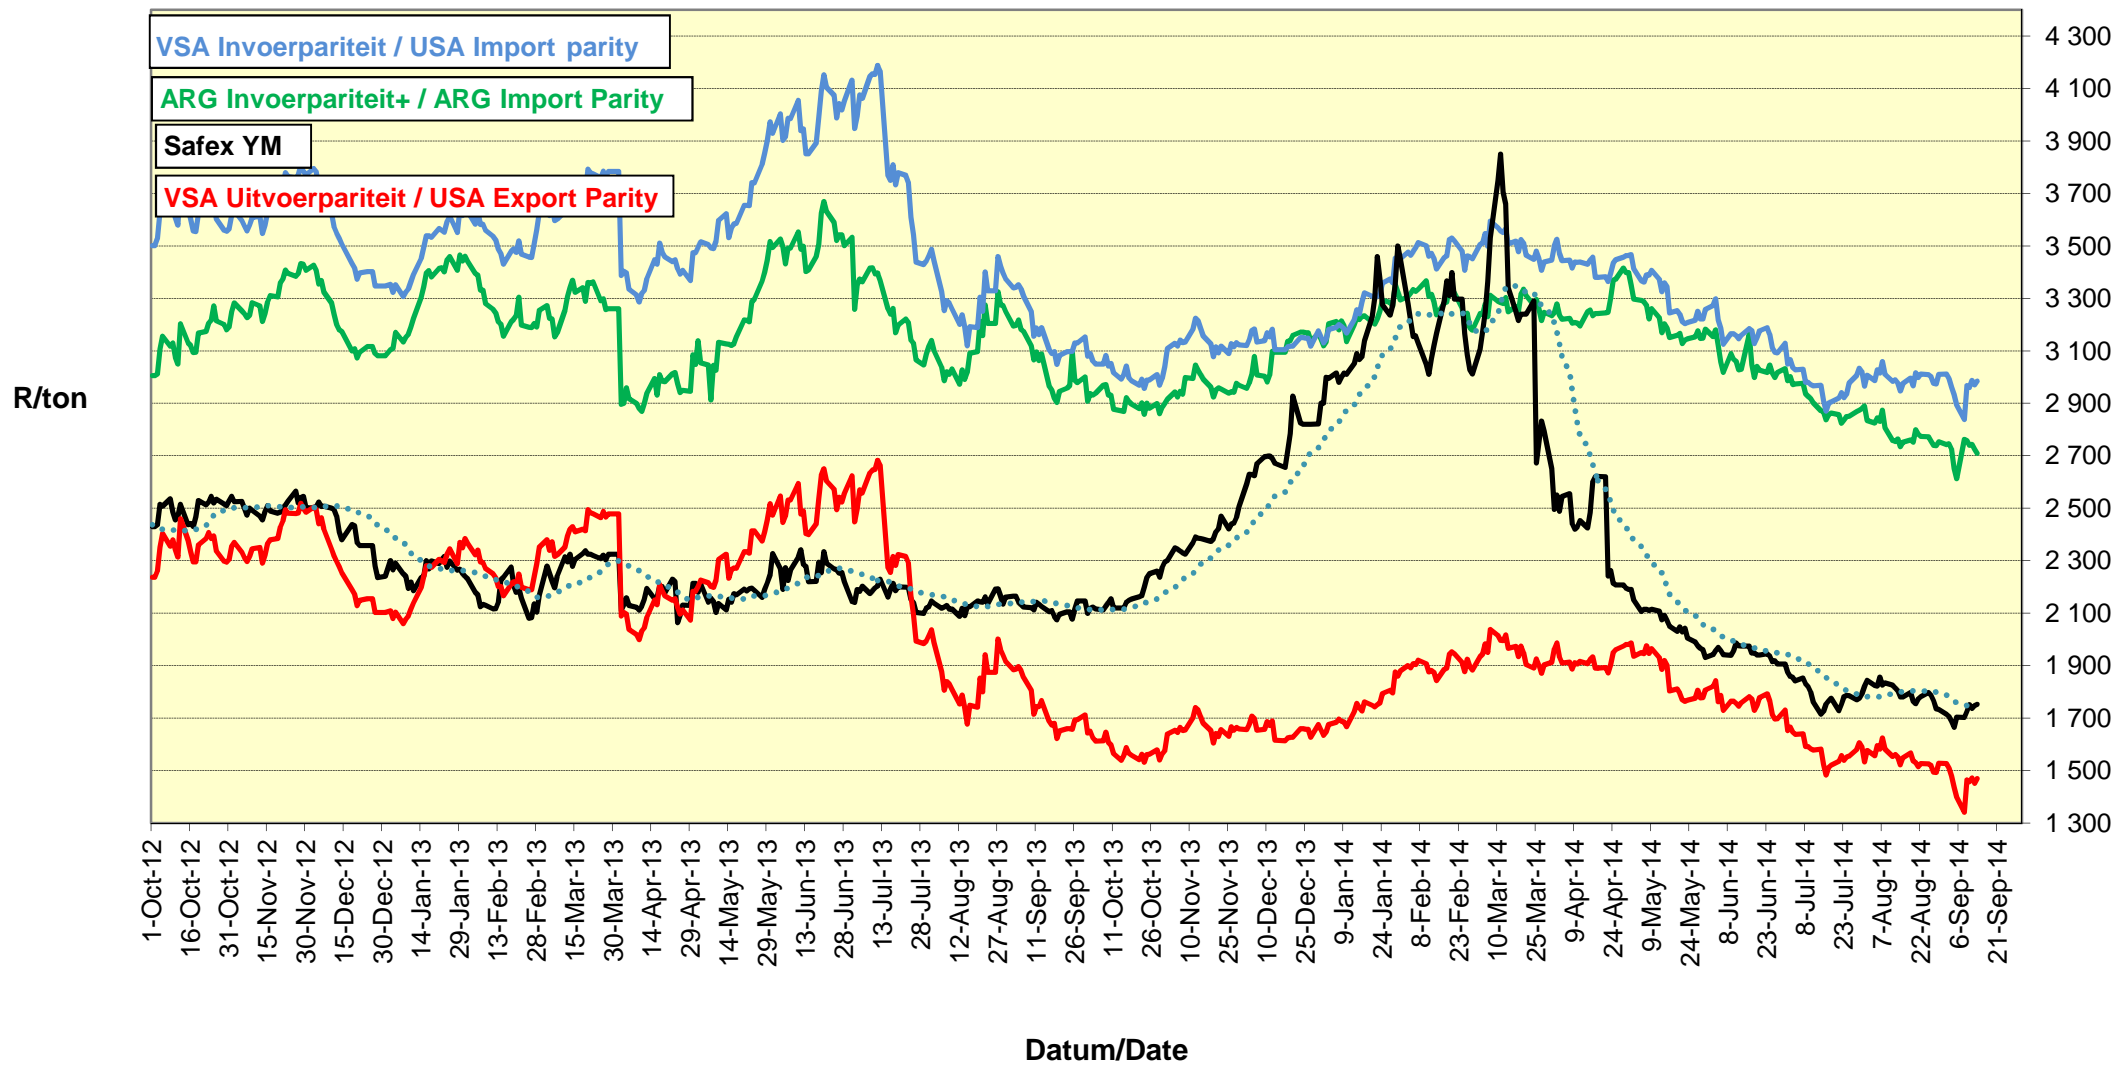

PRYSE VAN VSA SORGHUM GELEWER IN RANDFONTEIN PRICES OF USA SORGHUM DELIVERED IN RANDFONTEIN

PRYSE VAN VSA WITMIELIES GELEWER IN RANDFONTEIN PRICES OF USA WHITE MAIZE DELIVERED IN RANDFONTEIN

PRYSE VAN GEELMIELIES GELEWER IN RANDFONTEIN PRICES OF YELLOW MAIZE DELIVERED IN RANDFONTEIN

PRYSE VAN VSA WITMIELIES VIR LEWERING IN DES 2014 (RANDFONTEIN)
PRICES OF USA WHITE MAIZE DELIVERED IN DEC 2014 (RANDFONTEIN)

PRYSE VAN VSA WITMIELIES VIR LEWERING IN JUL 2015 (RANDFONTEIN)
PRICES OF USA WHITE MAIZE DELIVERED IN JUL 2015 (RANDFONTEIN)