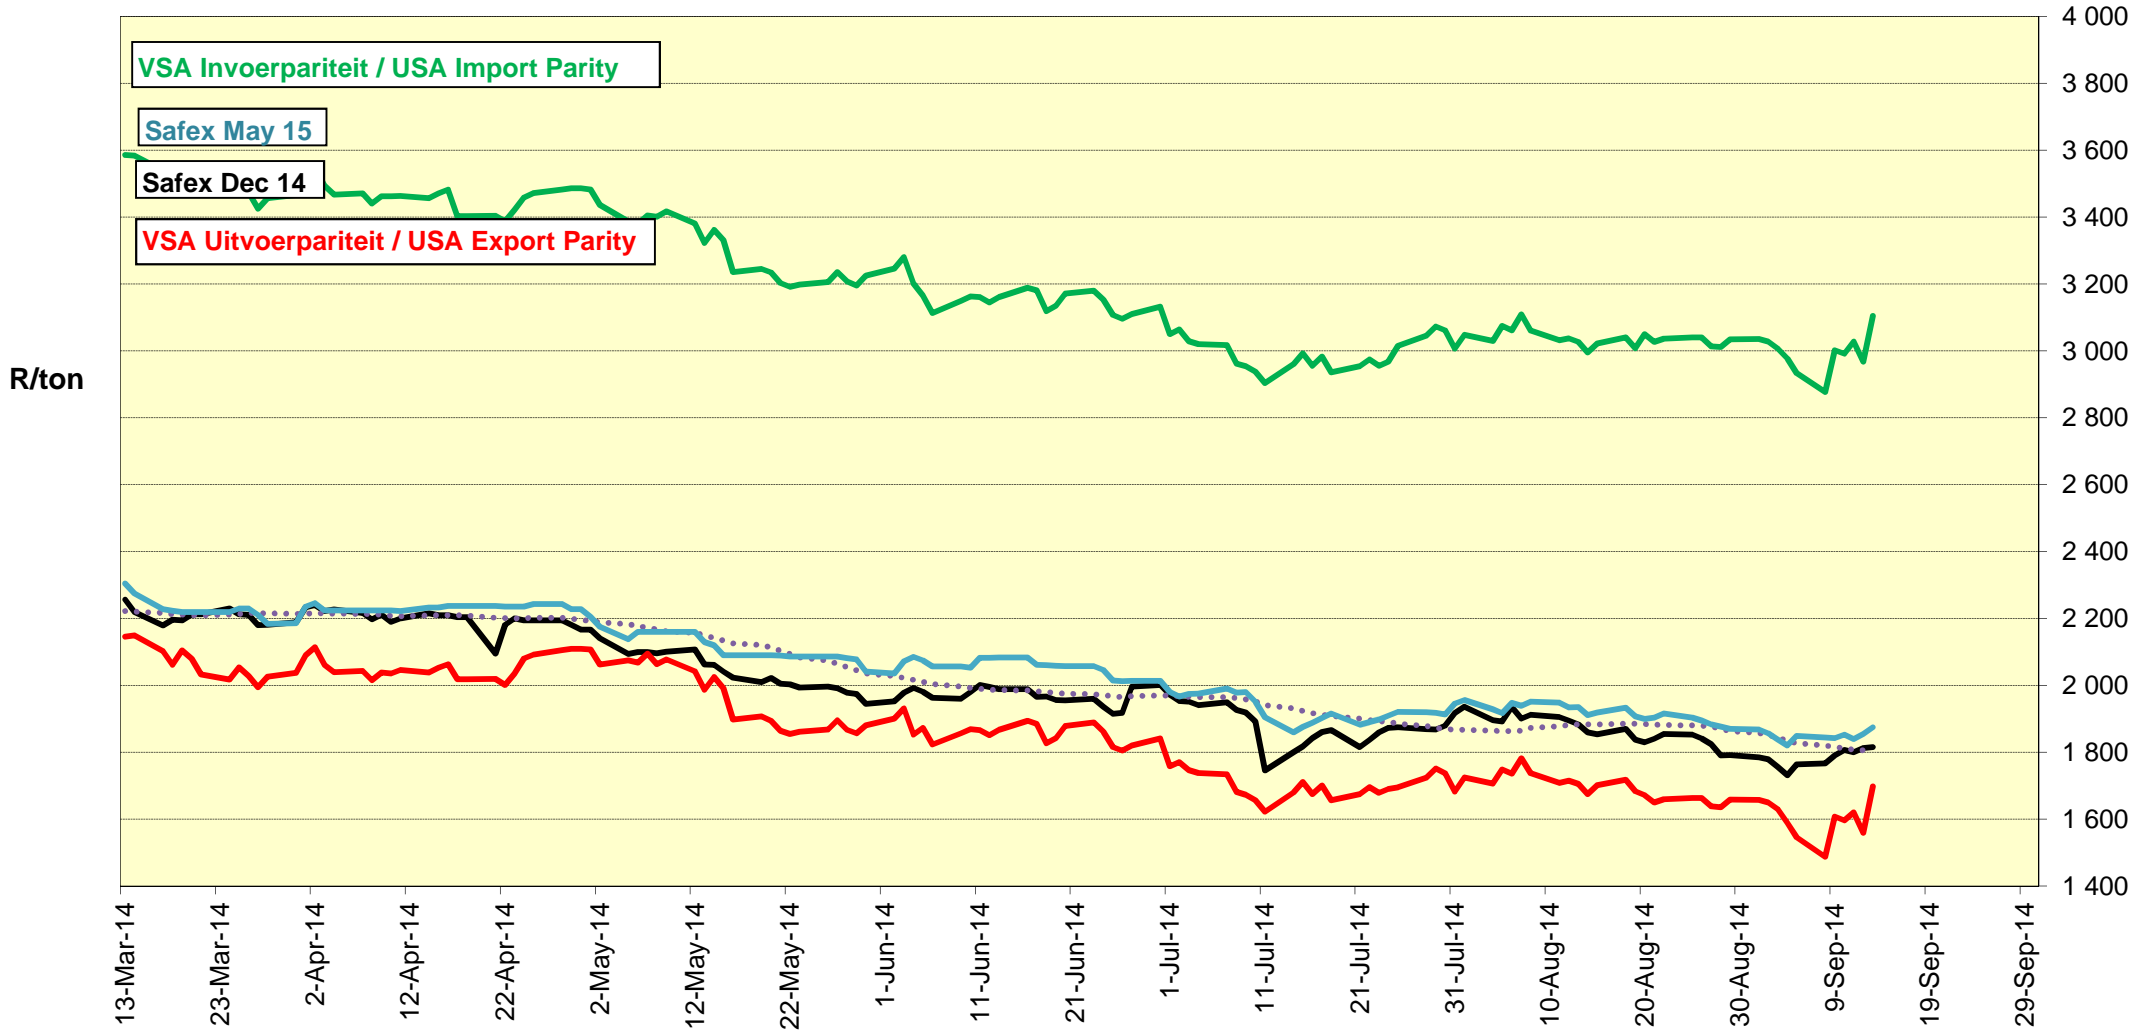

PRYSE VAN VSA WITMIELIES VIR LEWERING IN DES 2014 (RANDFONTEIN)
PRICES OF USA WHITE MAIZE DELIVERED IN DEC 2014 (RANDFONTEIN)

PRYSE VAN VSA WITMIELIES VIR LEWERING IN JUL 2015 (RANDFONTEIN)
PRICES OF USA WHITE MAIZE DELIVERED IN JUL 2015 (RANDFONTEIN)

PRYSE VAN VSA GEELMIELIES VIR LEWERING IN DES 2014 (RANDFONTEIN)
PRICES OF USA YELLOW MAIZE DELIVERED IN DEC 2014 (RANDFONTEIN)

PRYSE VAN VSA GEELMIELIES VIR LEWERING IN DES 2014 (RANDFONTEIN)
PRICES OF USA YELLOW MAIZE DELIVERED IN DEC 2014 (RANDFONTEIN)