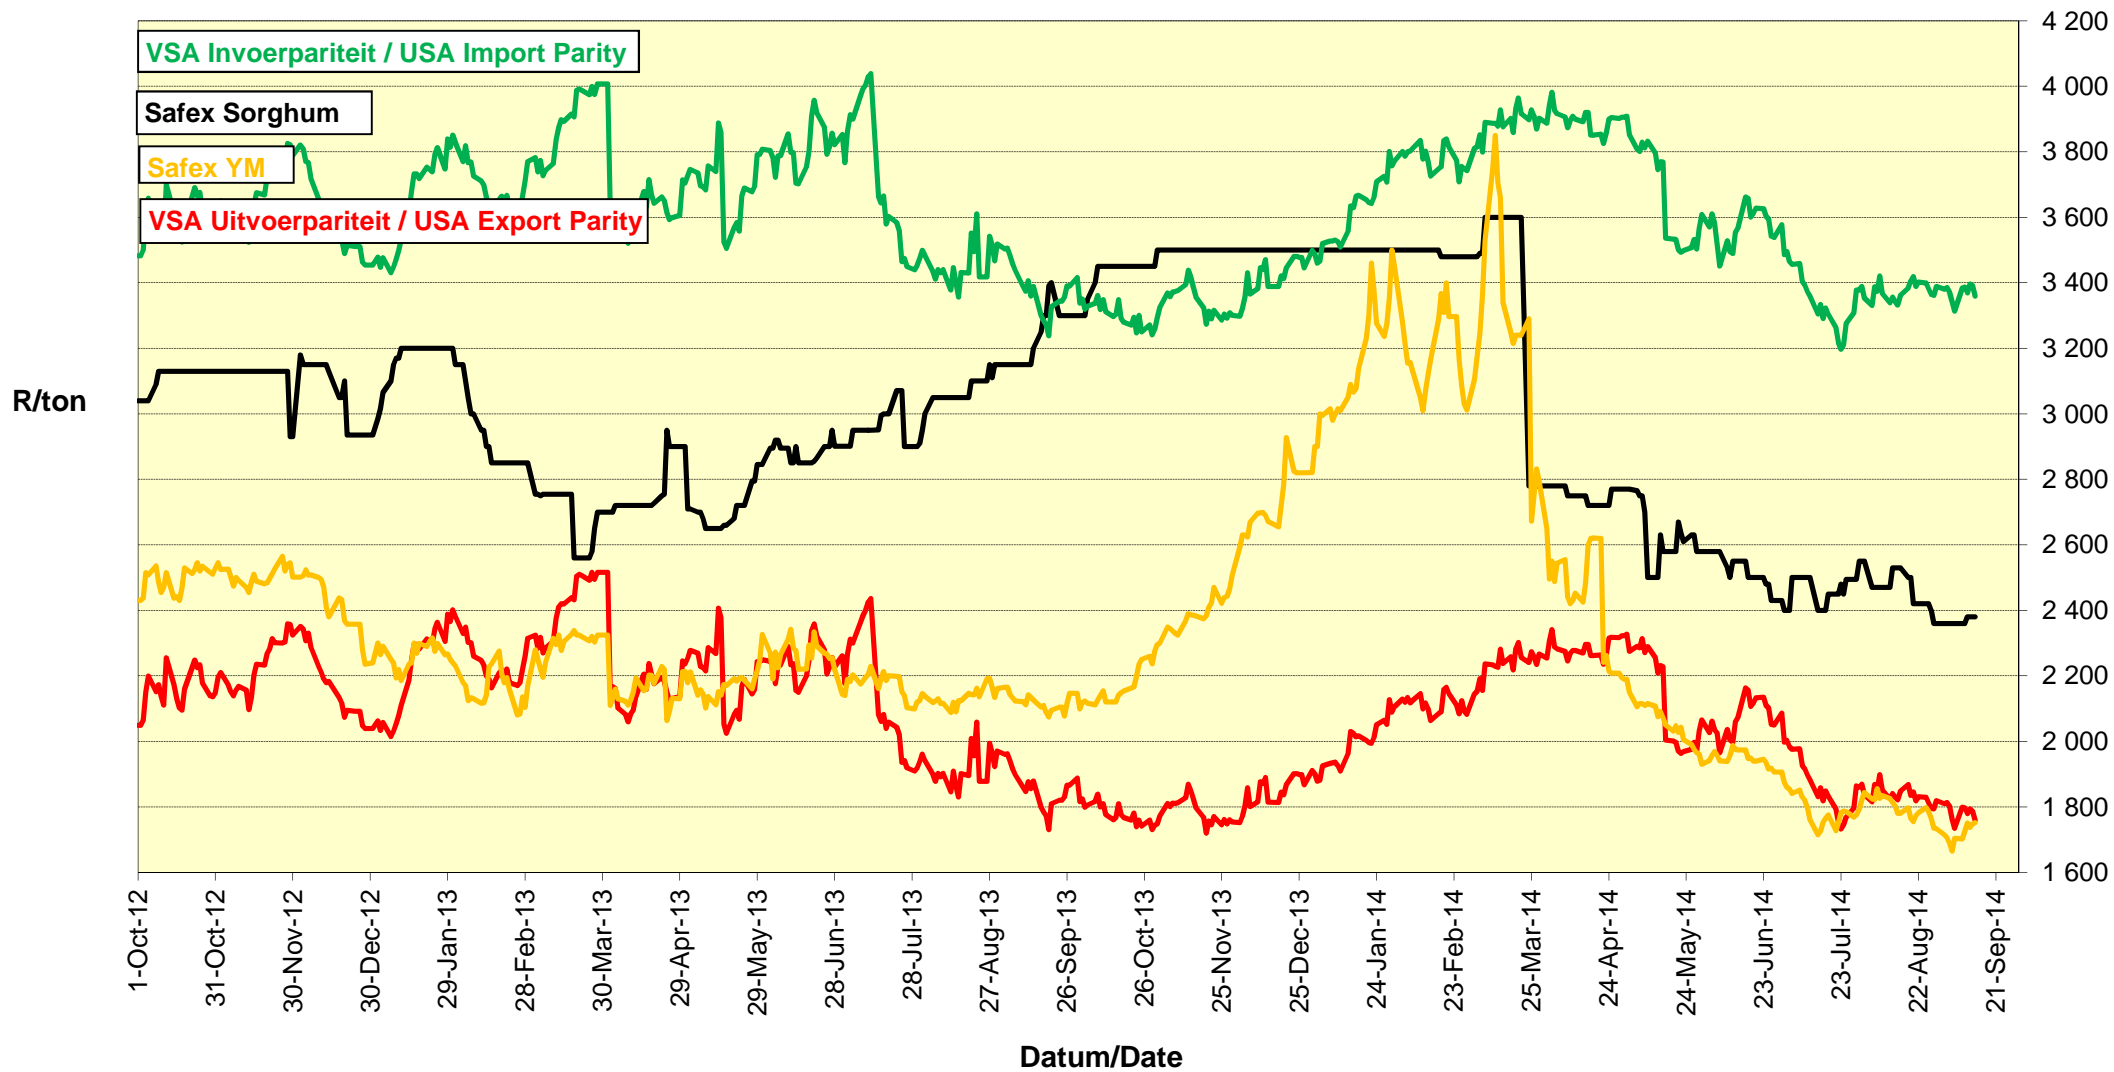

PRYSE VAN VSA SORGHUM GELEWER IN RANDFONTEIN PRICES OF USA SORGHUM DELIVERED IN RANDFONTEIN

PRYSE VAN VSA WITMIELIES GELEWER IN RANDFONTEIN PRICES OF USA WHITE MAIZE DELIVERED IN RANDFONTEIN

PRYSE VAN GEELMIELIES GELEWER IN RANDFONTEIN PRICES OF YELLOW MAIZE DELIVERED IN RANDFONTEIN

PRYSE VAN VSA WITMIELIES VIR LEWERING IN DES 2014 (RANDFONTEIN)
PRICES OF USA WHITE MAIZE DELIVERED IN DEC 2014 (RANDFONTEIN)

PRYSE VAN VSA WITMIELIES VIR LEWERING IN JUL 2015 (RANDFONTEIN)
PRICES OF USA WHITE MAIZE DELIVERED IN JUL 2015 (RANDFONTEIN)