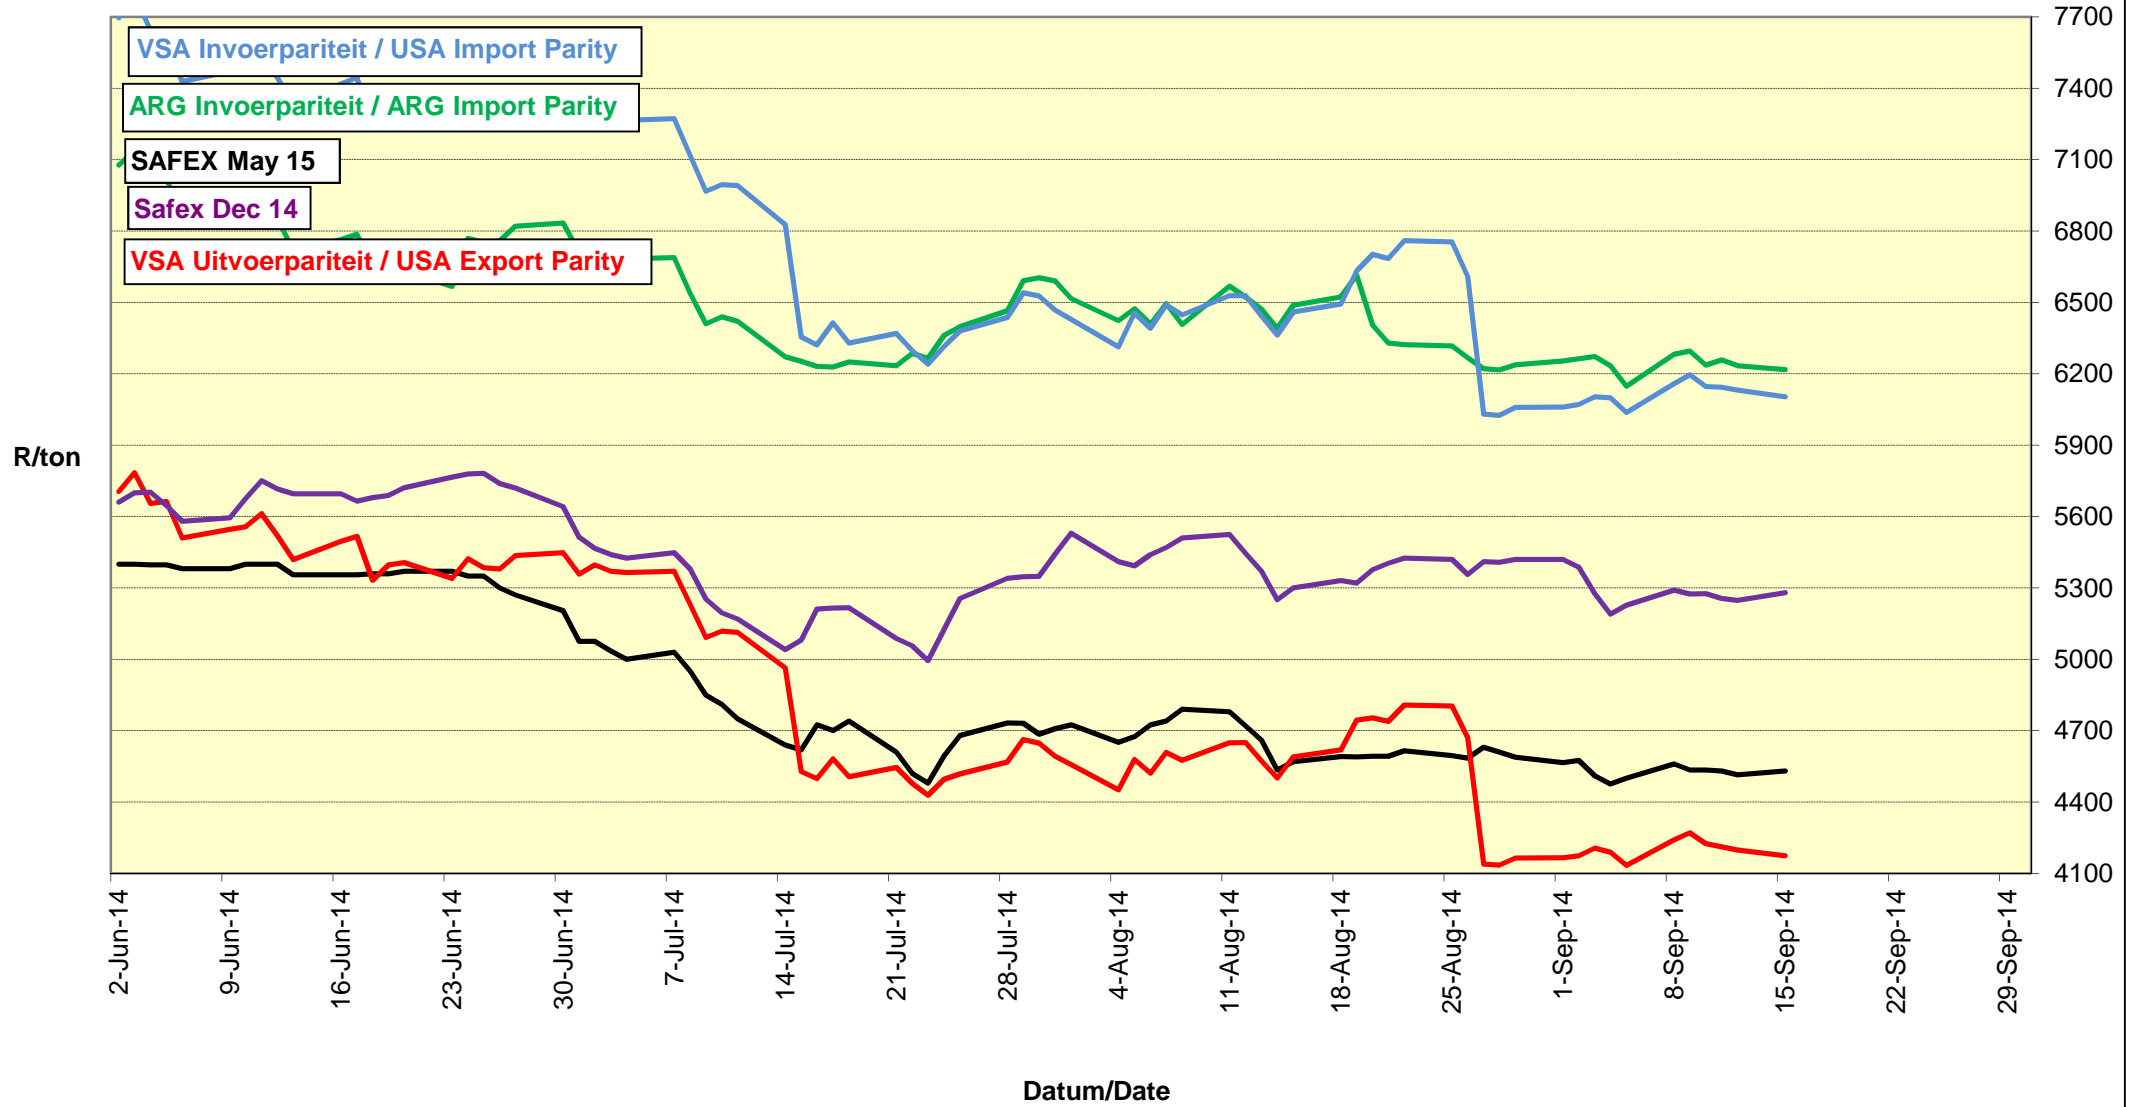

PRYSE VAN SOJABONE GELEWER IN RANDFONTEIN PRICES OF SOYBEANS DELIVERED IN RANDFONTEIN