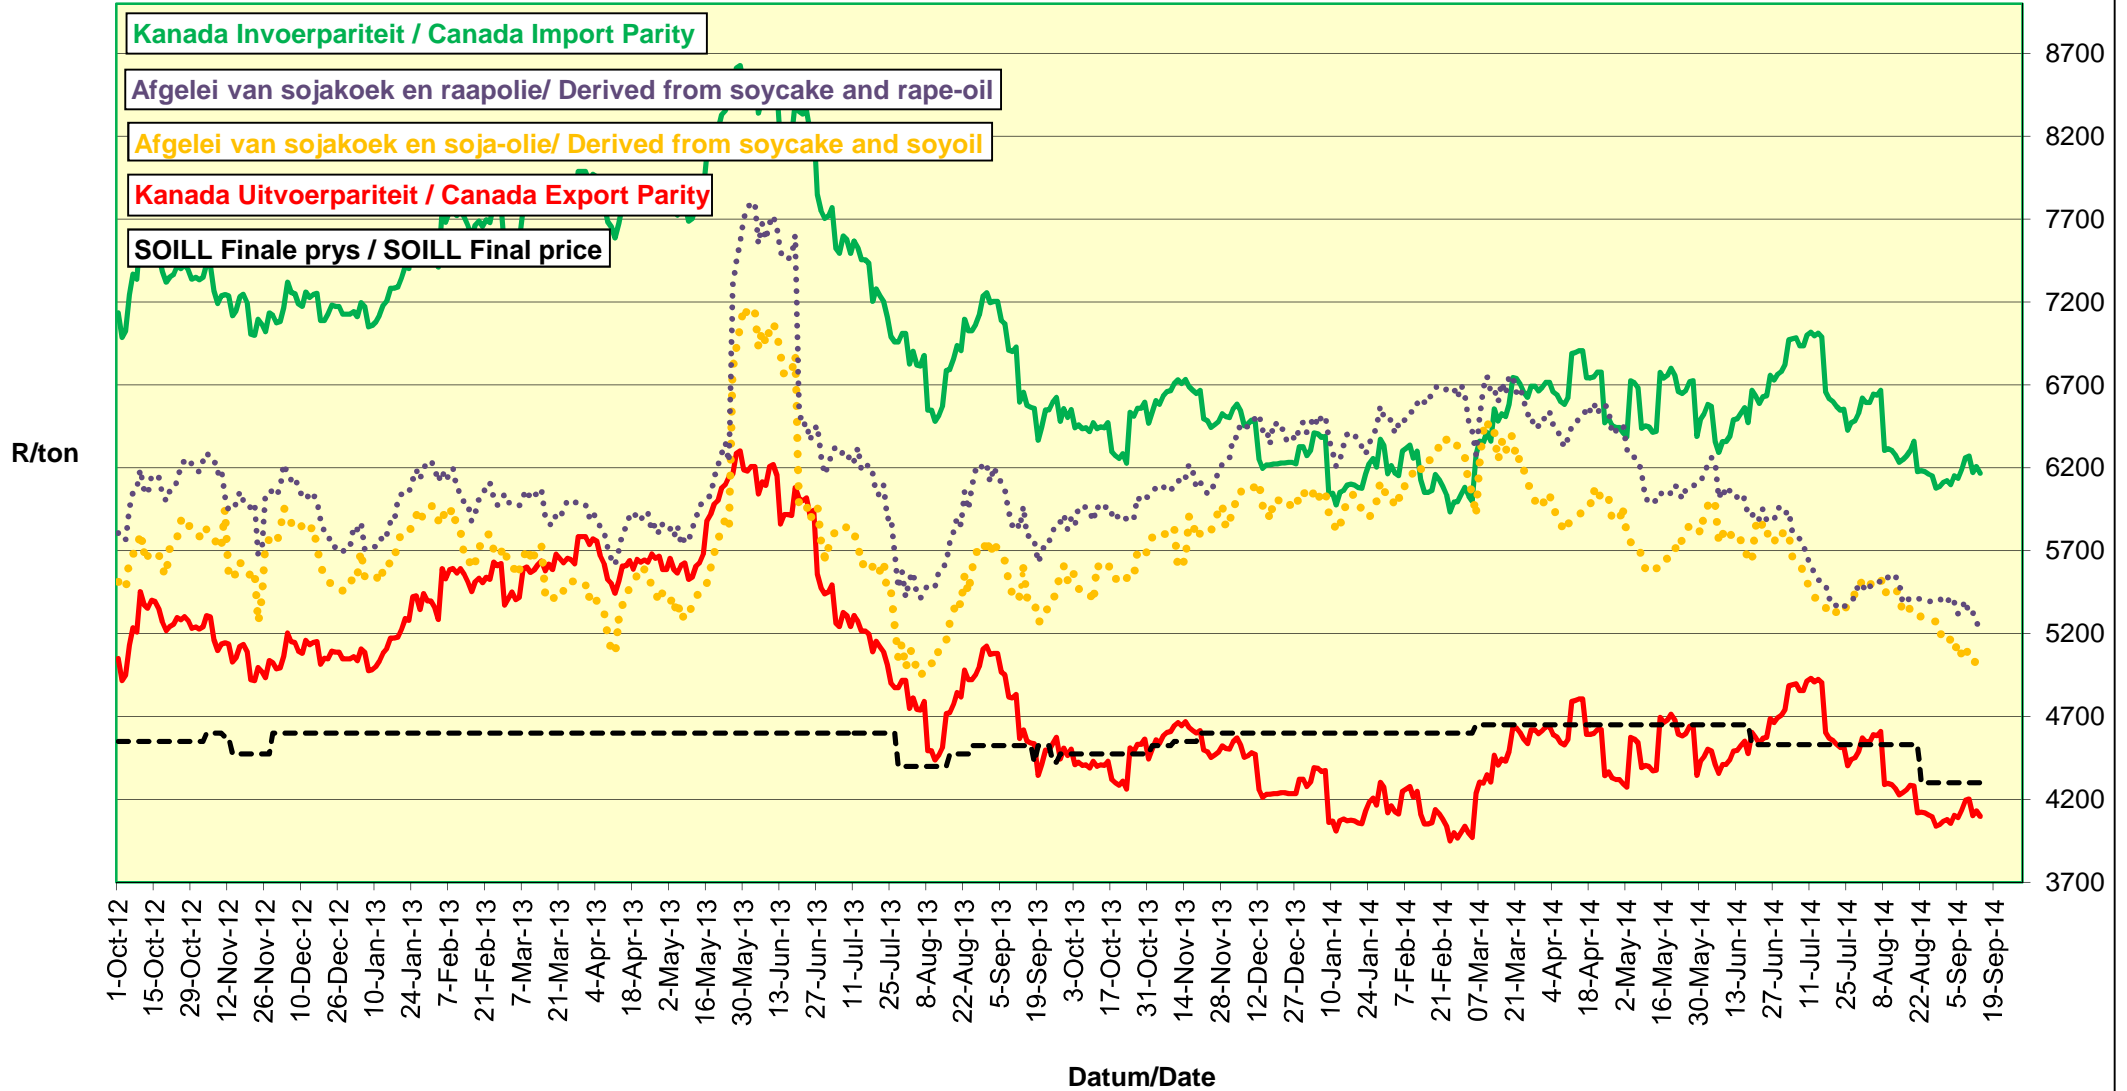

Kanolapryse in die Suid-Kaap (Swellendam)/ Prices of Canola in the South Cape (Swellendam)