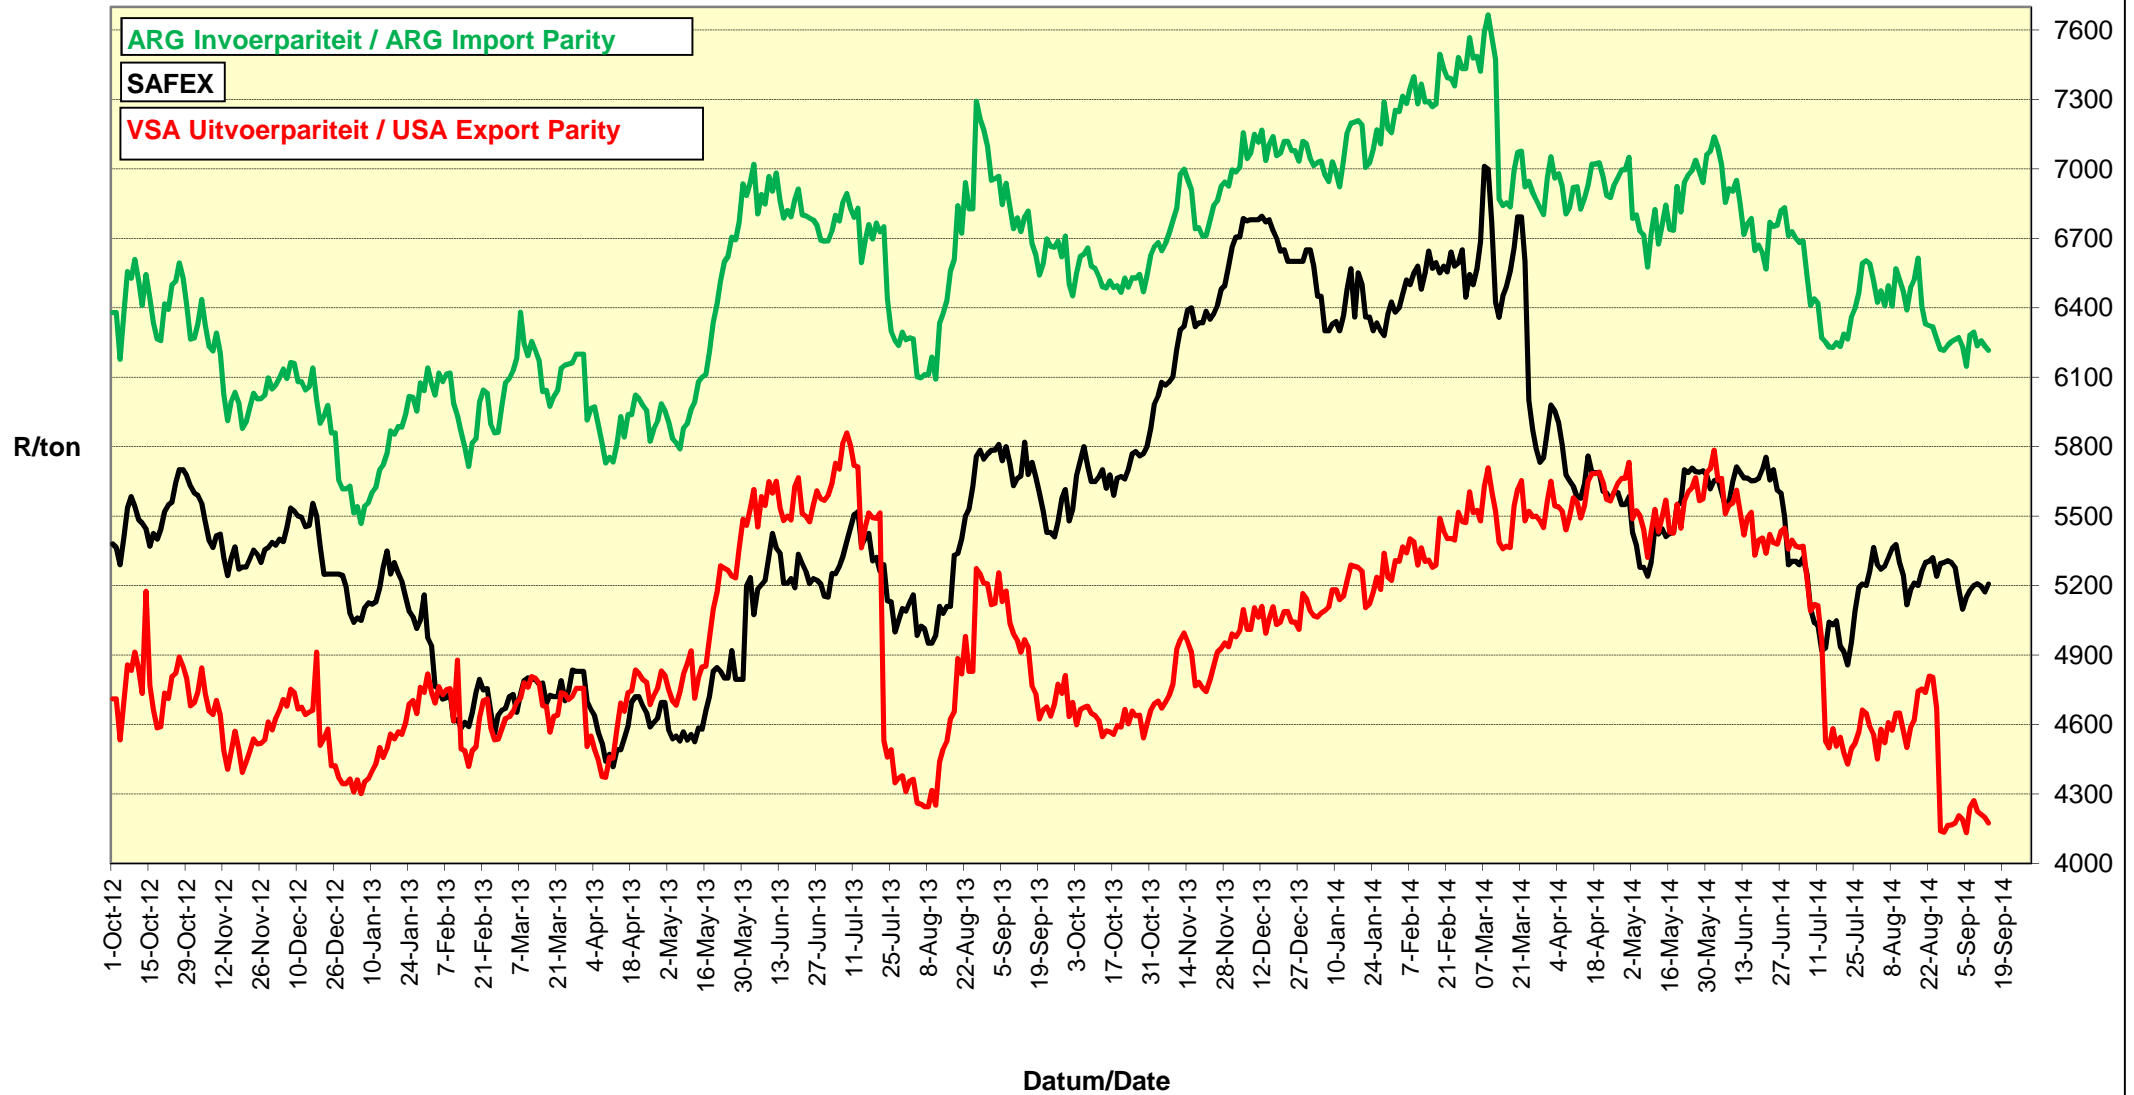

PRICES OF EU SUNFLOWER SEED DELIVERED IN RANDFONTEIN PRYSE VAN EU SONNEBLOMSAAD GELEWER IN RANDFONTEIN

PRYSE VAN SOJABONE GELEWER IN RANDFONTEIN PRICES OF SOYBEANS DELIVERED IN RANDFONTEIN

PRYSE VAN EU SONNEBLOMSAAD GELEWER IN RANDFONTEIN PRICES OF EU SUNFLOWER SEED DELIVERED IN RANDFONTEIN