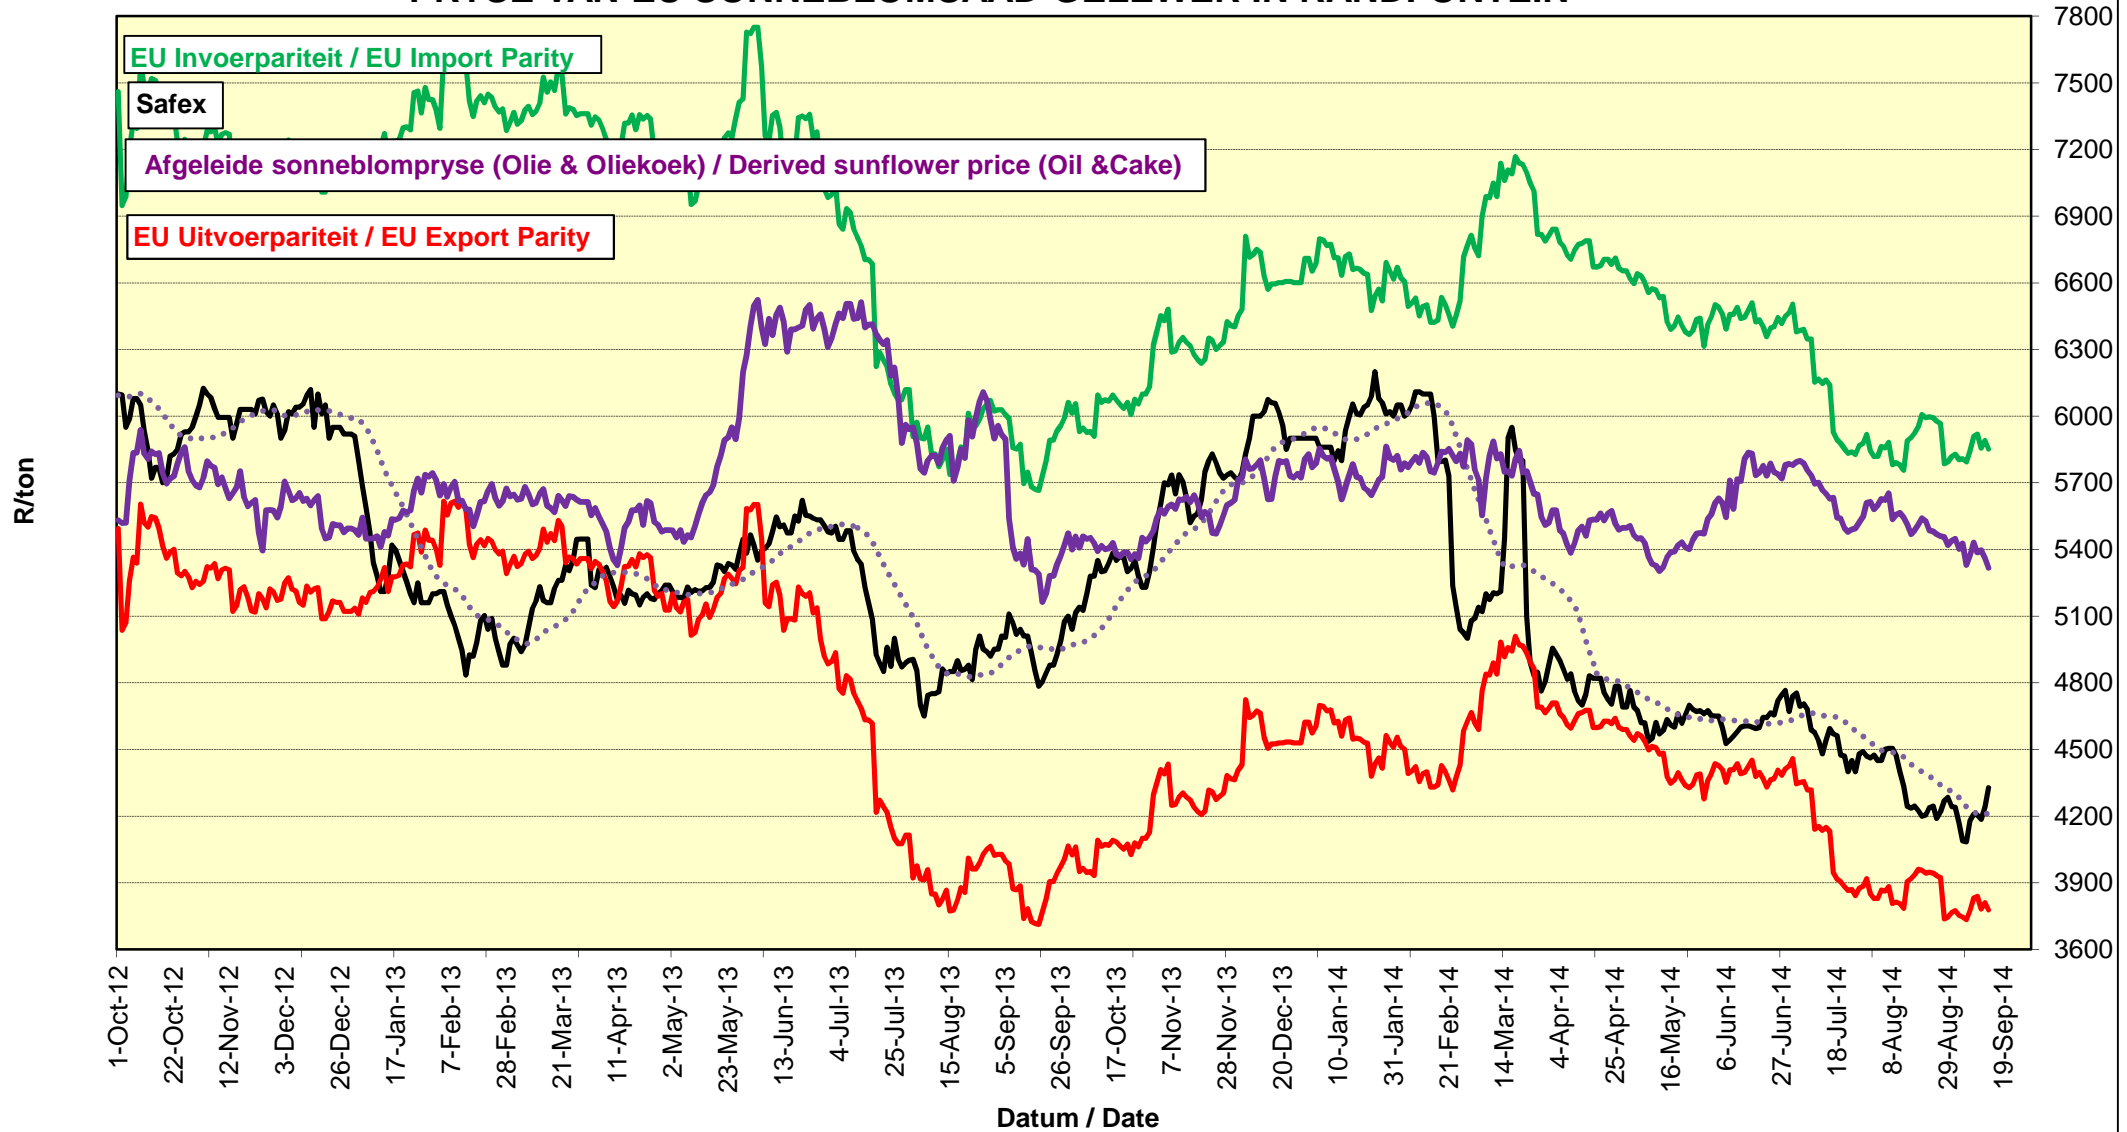

PRICES OF EU SUNFLOWER SEED DELIVERED IN RANDFONTEIN PRYSE VAN EU SONNEBLOMSAAD GELEWER IN RANDFONTEIN

PRYSE VAN SOJABONE GELEWER IN RANDFONTEIN PRICES OF SOYBEANS DELIVERED IN RANDFONTEIN

PRYSE VAN EU SONNEBLOMSAAD GELEWER IN RANDFONTEIN PRICES OF EU SUNFLOWER SEED DELIVERED IN RANDFONTEIN

**PRYSE VAN UITGEDOP EN GESORTEERDE VSA KEURGRAAD GRONDBONE MET 'N
PITGROOTTE VAN 40/50 pitgrootte (RANDFONTEIN)
PRICES OF PROCESSED AND GRADED USA CHOICE GRADE GROUNDNUTS (40/50)
(RANDFONTEIN)**

**PRYSE VAN UITGEDOP EN GESORTEERDE ARGENTYNSE KEURGRAADGRONDBONE MET 'N
PITGROOTTE VAN 40/50 (RANDFONTEIN)
PRICES OF PROCESSED AND GRADED ARGENTINEAN CHOICE GRADE GROUNDNUTS
(40/50) (RANDFONTEIN)**