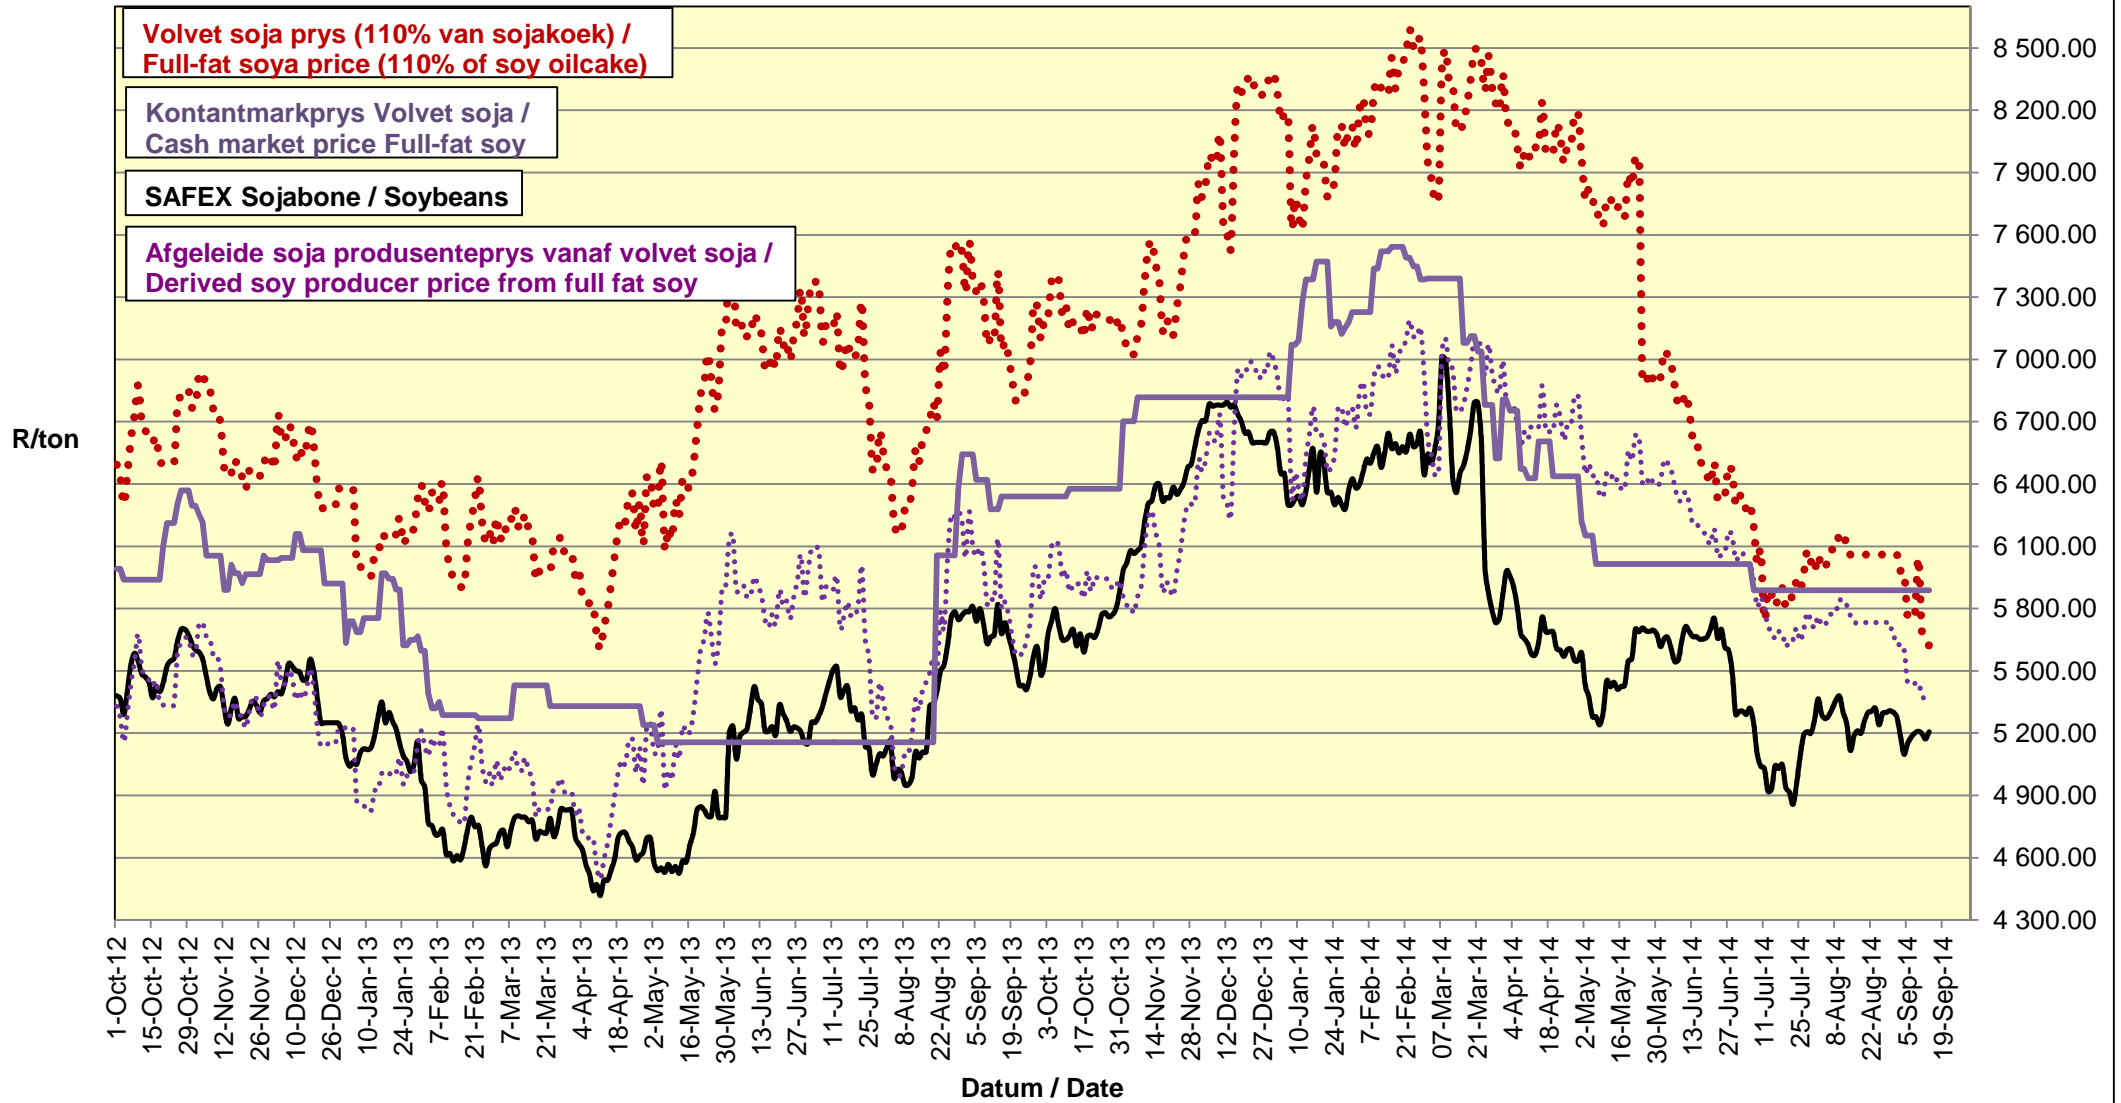

Afgeleide sojaboon produsente - en volvet sojaboonpryse Derived soy producer price and full-fat soy prices