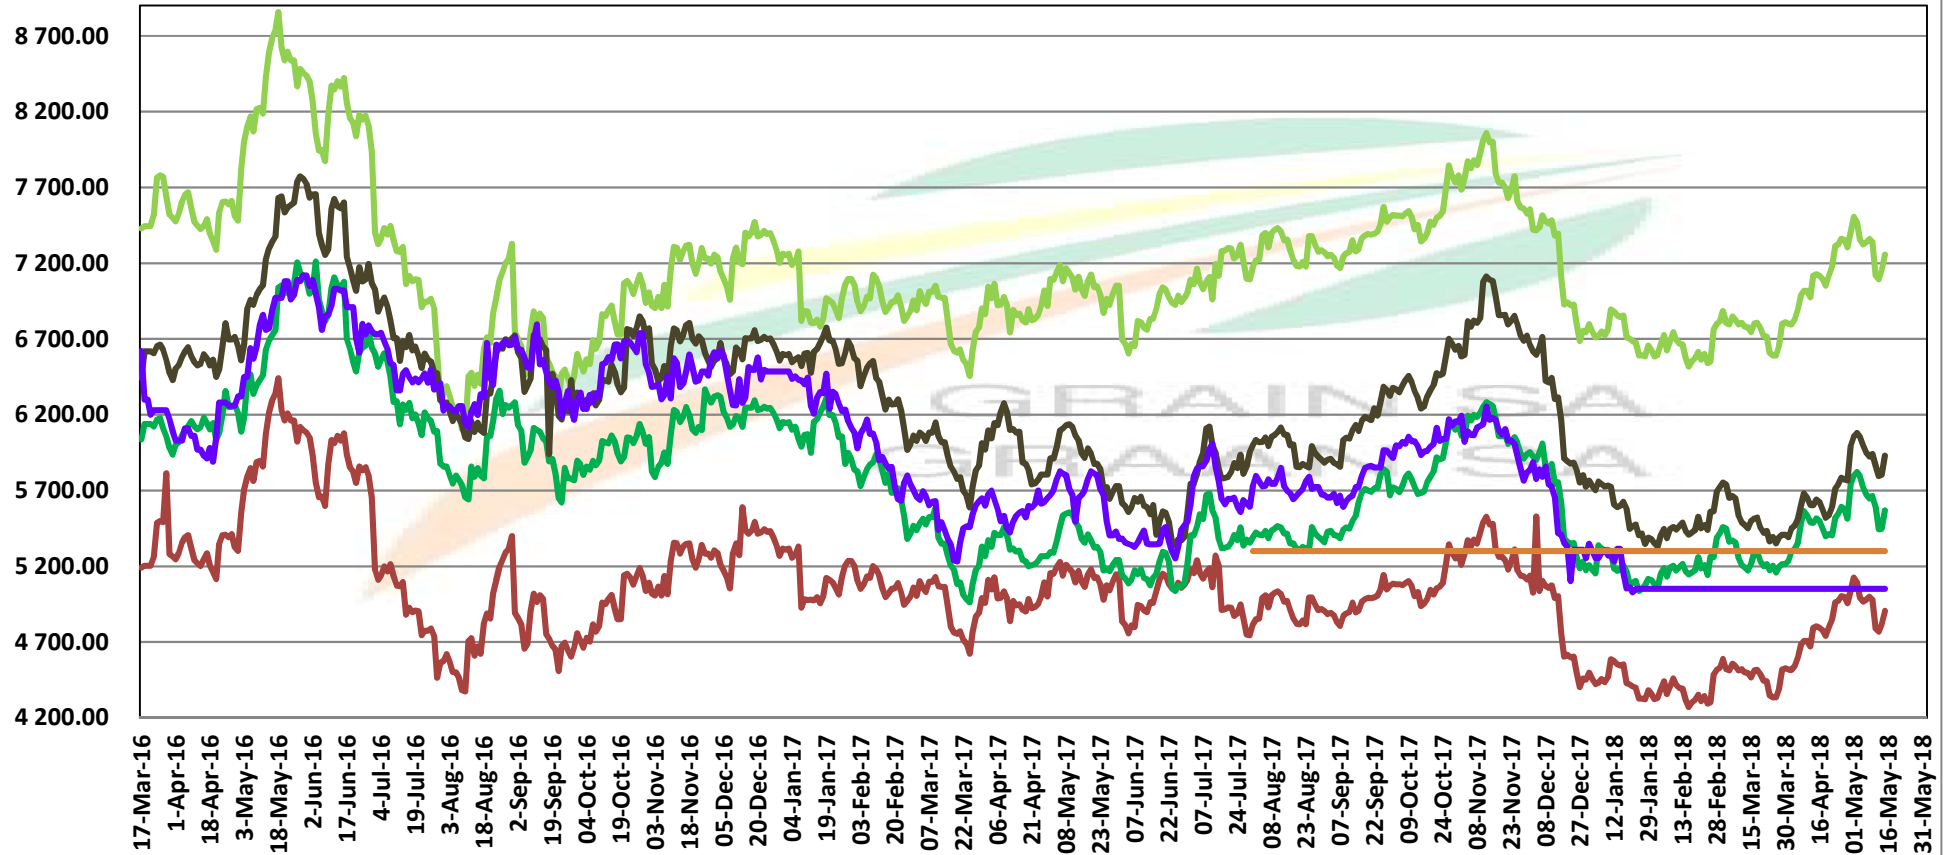

Prices of Canola in the South Cape (Swellendam) Canolapryse in die Suid-Kaap (Swellendam)

Source: Grain SA

- Import Par - S/Cape
- Export Parity - S/Cape
- GSA Derived Canola Price - S/Cape (Milldoor)
- GSA Derived Rapeseed Price - S/Cape (Milldoor)
- Canola Milldoor Price SOILL
- SOIL Final Producer Price SOIL