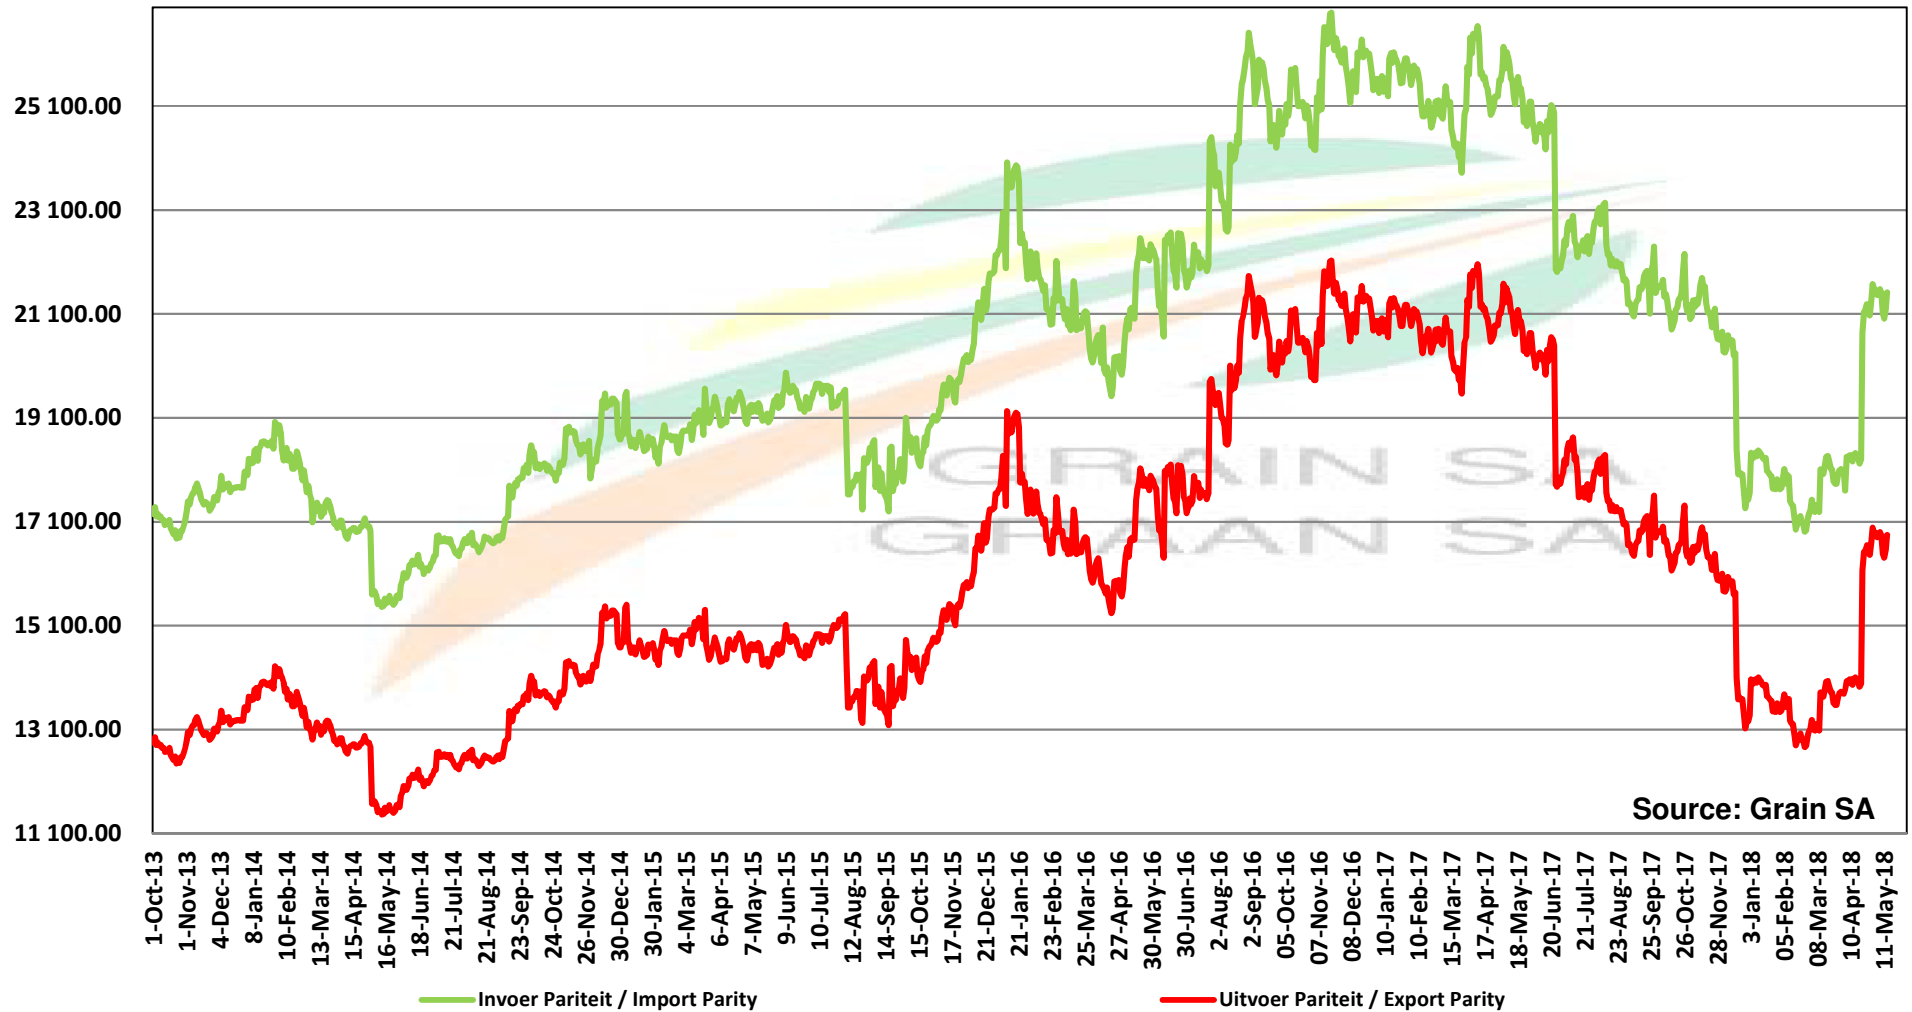

PRICES OF PROCESSED AND GRADED USA CHOICE GRADE GROUNDNUTS (40/50) (RANDFONTEIN)
PRYSE VAN UITGEDOP EN GESORTEERDE VSA KEURGRAAD GRONDBONE MET 'N PITGROOTTE VAN
40/50 pitgrootte (RANDFONTEIN)