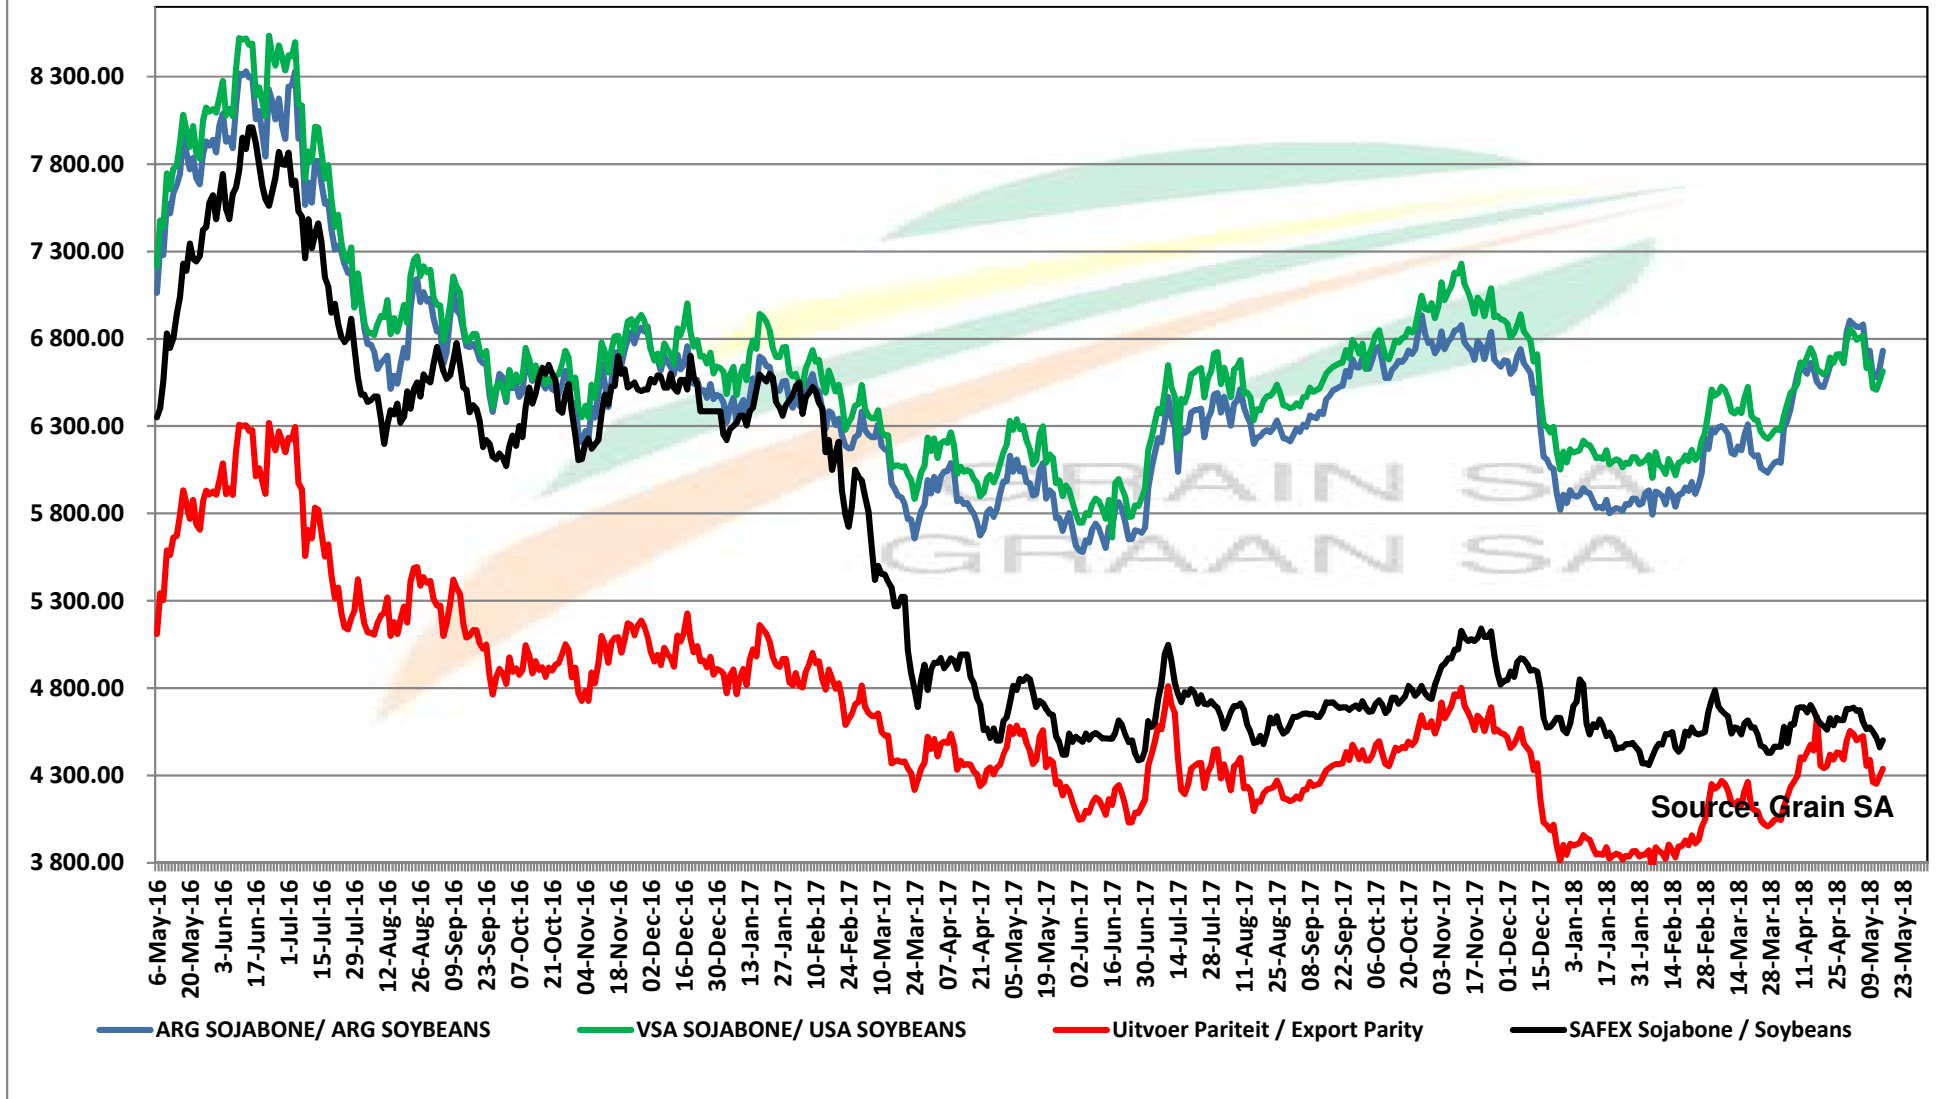

Source: Grain SA

PRICES OF SOYBEAN SEED DELIVERED IN RANDFONTEIN PRYSE VAN SOJABOONSAAD GELEWER IN RANDFONTEIN

Source: Grain SA

PRICES OF ARGENTINIAN SOYBEAN SEED DELIVERED IN RANDFONTEIN

PRYSE VAN ARGENTYNSE SOJABOONSAAD GELEWER IN RANDFONTEIN

PRICES OF DERIVED SOYBEAN DELIVERED IN RANDFONTEIN

PRYSE VAN AFGELEIDE SOJABONE GELEWER IN RANDFONTEIN

Source: Grain SA

PRICES OF SOYBEAN SEED DELIVERED IN RANDFONTEIN Jul 2018
PRYSE VAN SOJABOONSAAD GELEWER IN RANDFONTEIN Jul 2018