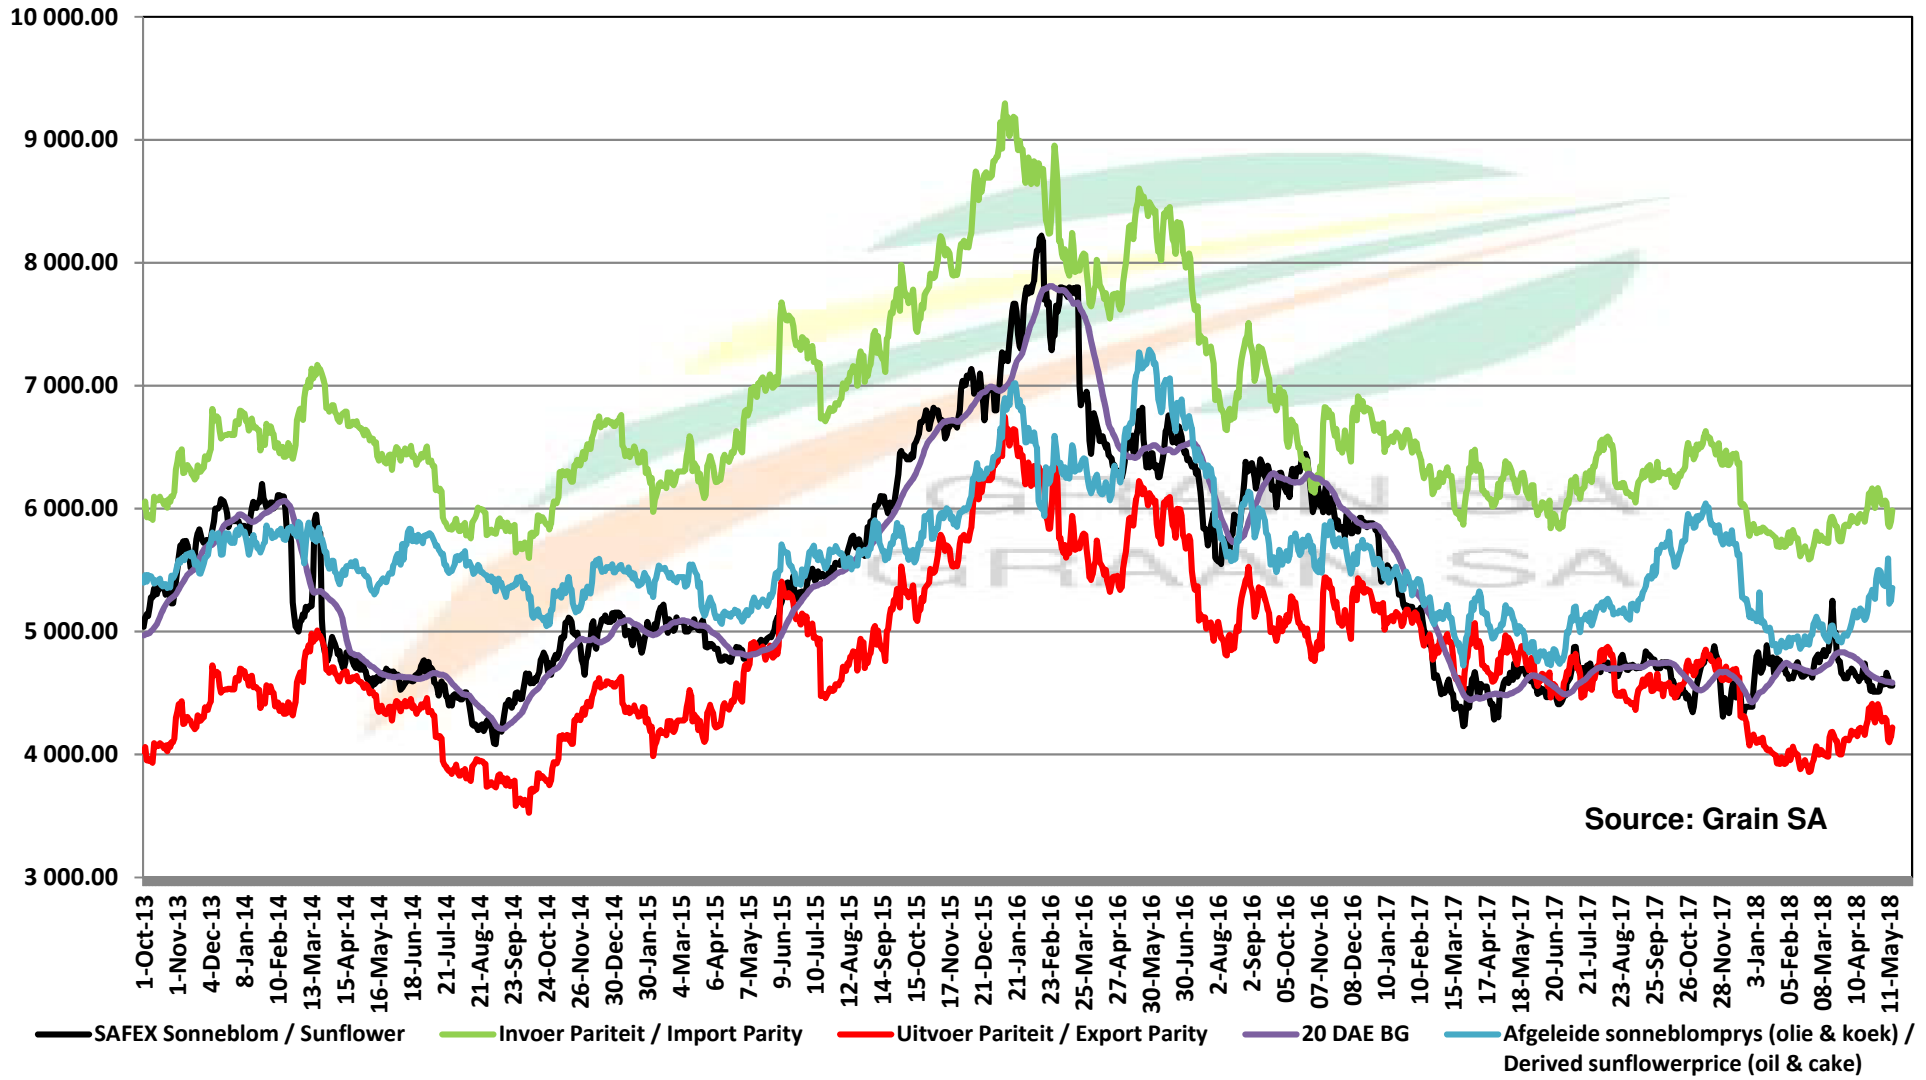

PRICES OF EU SUNFLOWER SEED DELIVERED IN RANDFONTEIN PRYSE VAN EU SONNEBLOMSAAD GELEWER IN RANDFONTEIN

Source: Grain SA

PRICES OF EU SUNFLOWER SEED DELIVERED IN RANDFONTEIN
PRYSE VAN EU SONNEBLOMSAAD GELEWER IN RANDFONTEIN

Source: Grain SA

PRICES OF SOYBEAN SEED DELIVERED IN RANDFONTEIN PRYSE VAN SOJABOONSAAD GELEWER IN RANDFONTEIN

Source: Grain SA

PRICES OF ARGENTINIAN SOYBEAN SEED DELIVERED IN RANDFONTEIN

PRYSE VAN ARGENTYNSE SOJABOONSAAD GELEWER IN RANDFONTEIN