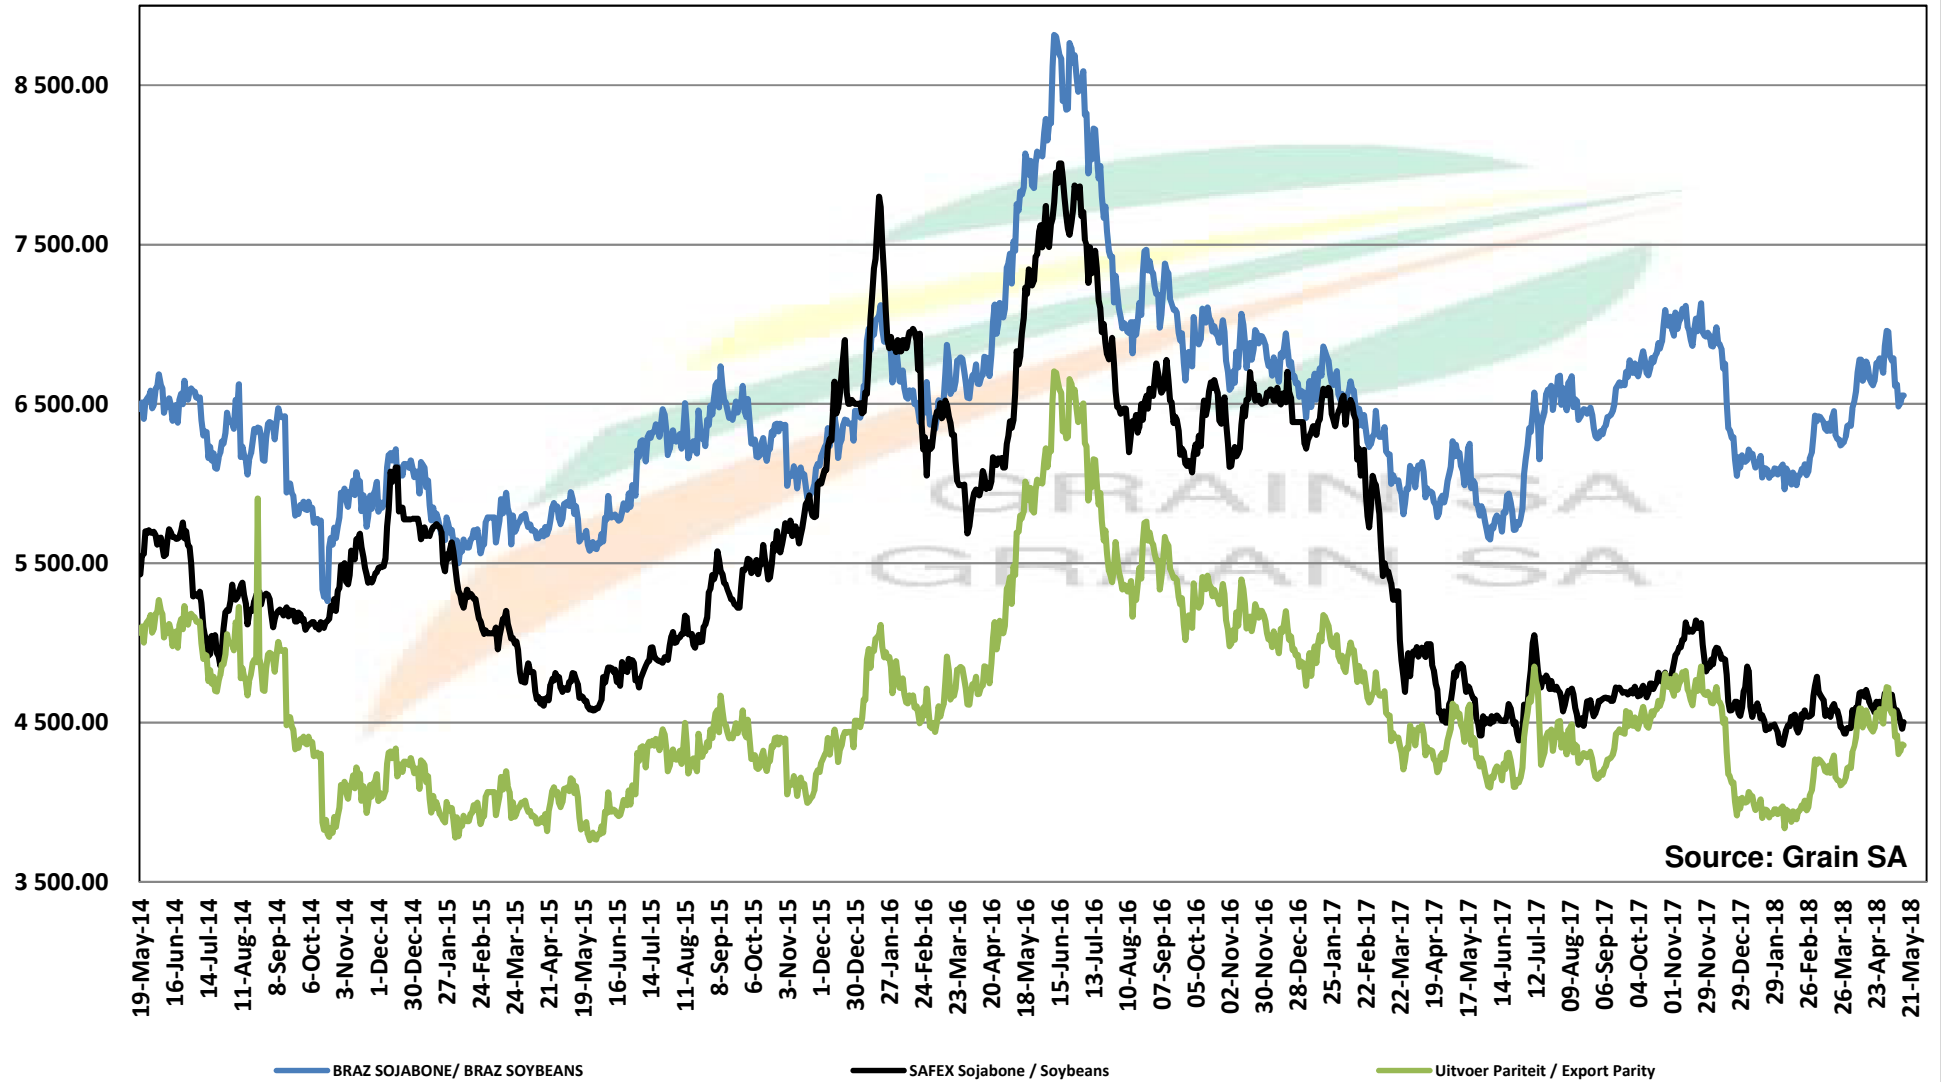

PRICES OF BRAZILIAN SOYBEAN DELIVERED IN RANDFONTEIN PRYSE VAN BRASILIAANSE SOJABONE GELEWER IN RANDFONTEIN