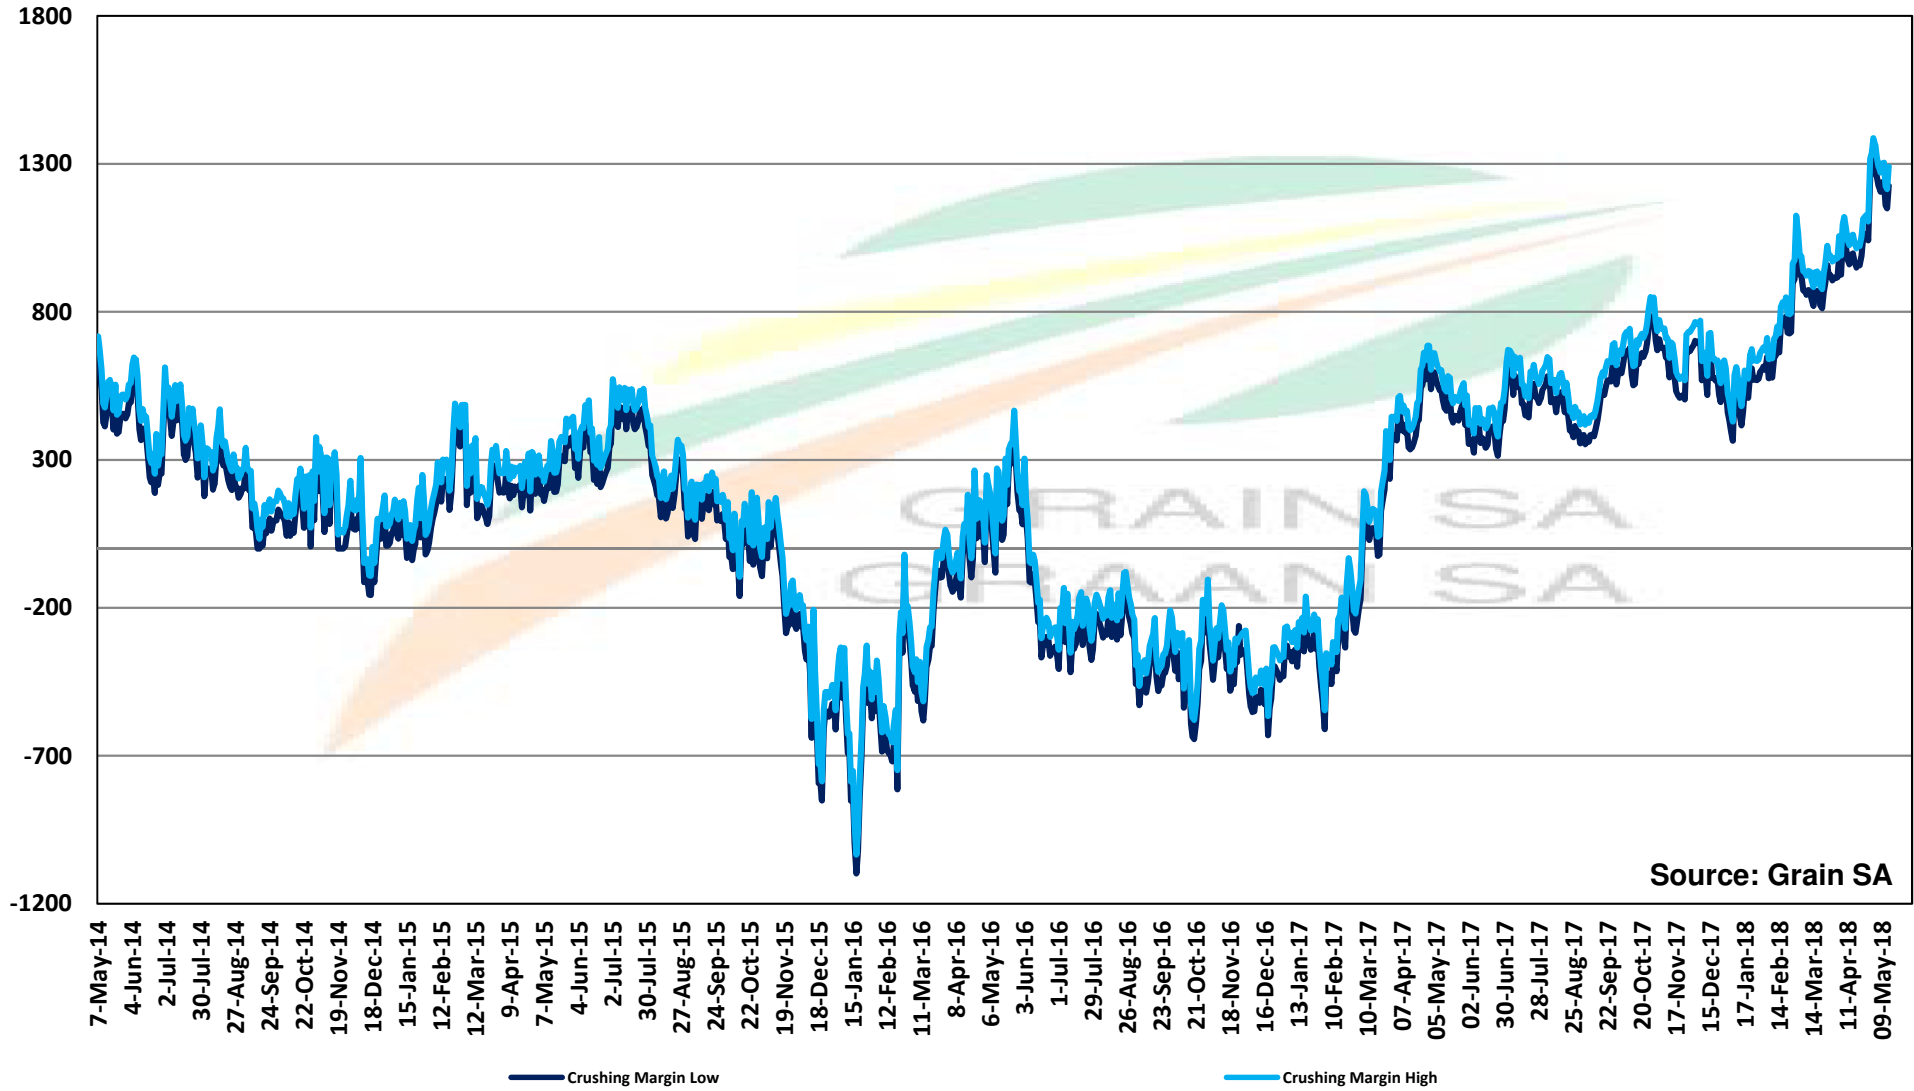

PRICES OF SOYBEAN CRUSHING MARGIN PRYSE VAN SOJABOON PERSMARGE