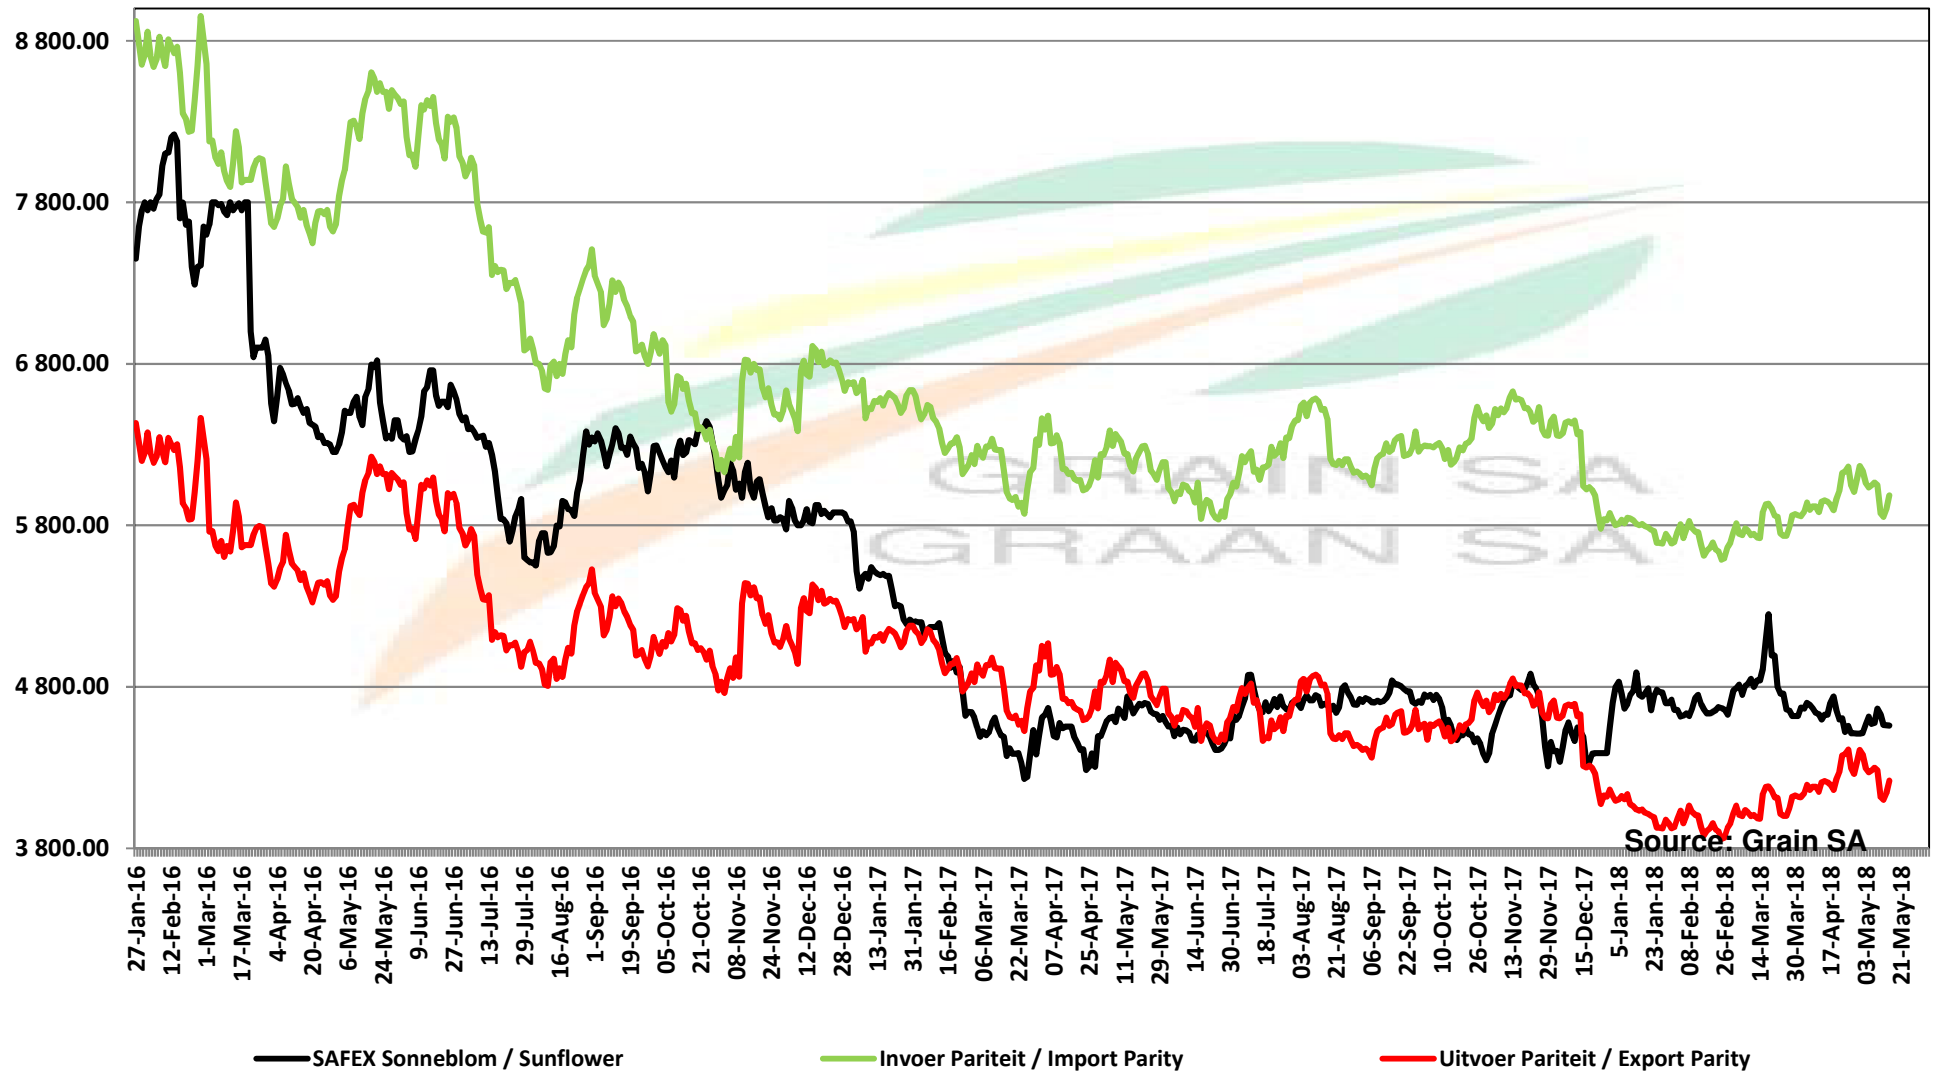

PRICES OF EU SUNFLOWER SEED DELIVERED IN RANDFONTEIN PRYSE VAN EU SONNEBLOMSAAD GELEWER IN RANDFONTEIN

Source: Grain SA

PRICES OF EU SUNFLOWER SEED DELIVERED IN RANDFONTEIN
PRYSE VAN EU SONNEBLOMSAAD GELEWER IN RANDFONTEIN