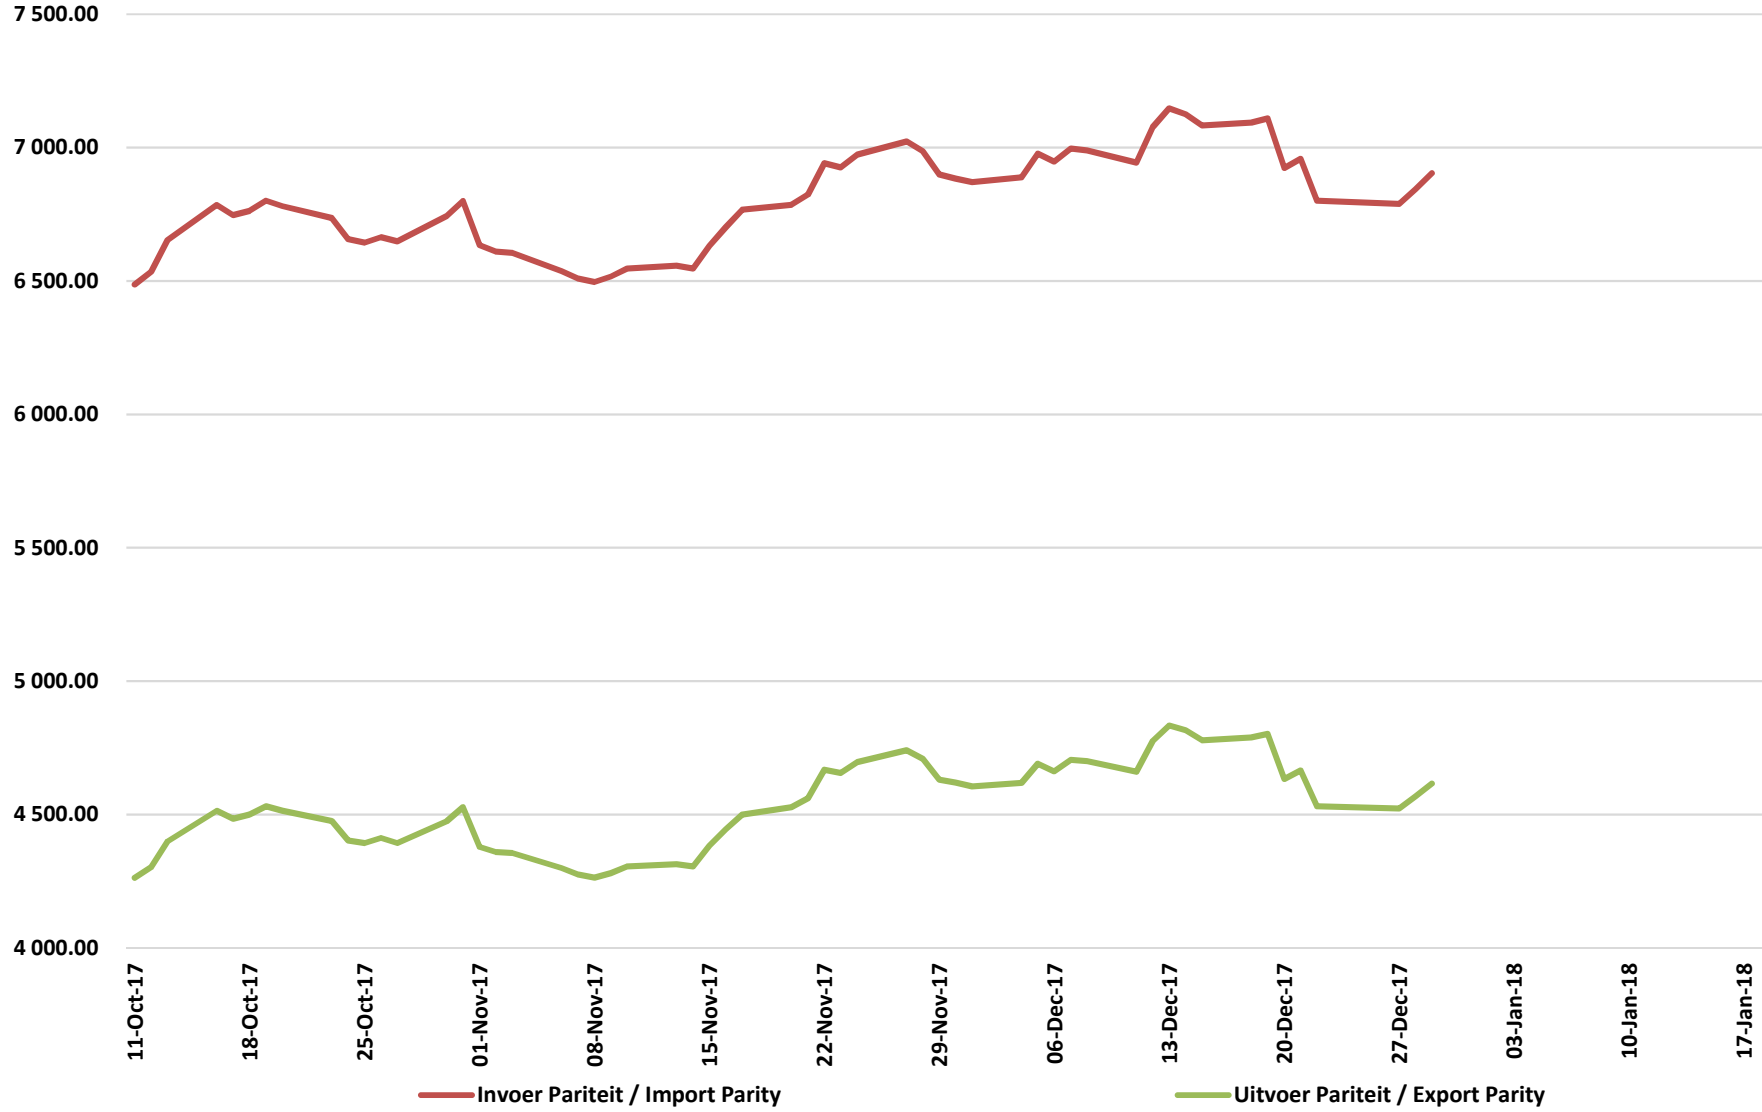

PRICES OF SOYBEAN SEED DELIVERED IN RANDFONTEIN Jul 2018
PRYSE VAN SOJABOONSAAD GELEWER IN RANDFONTEIN Jul 2018