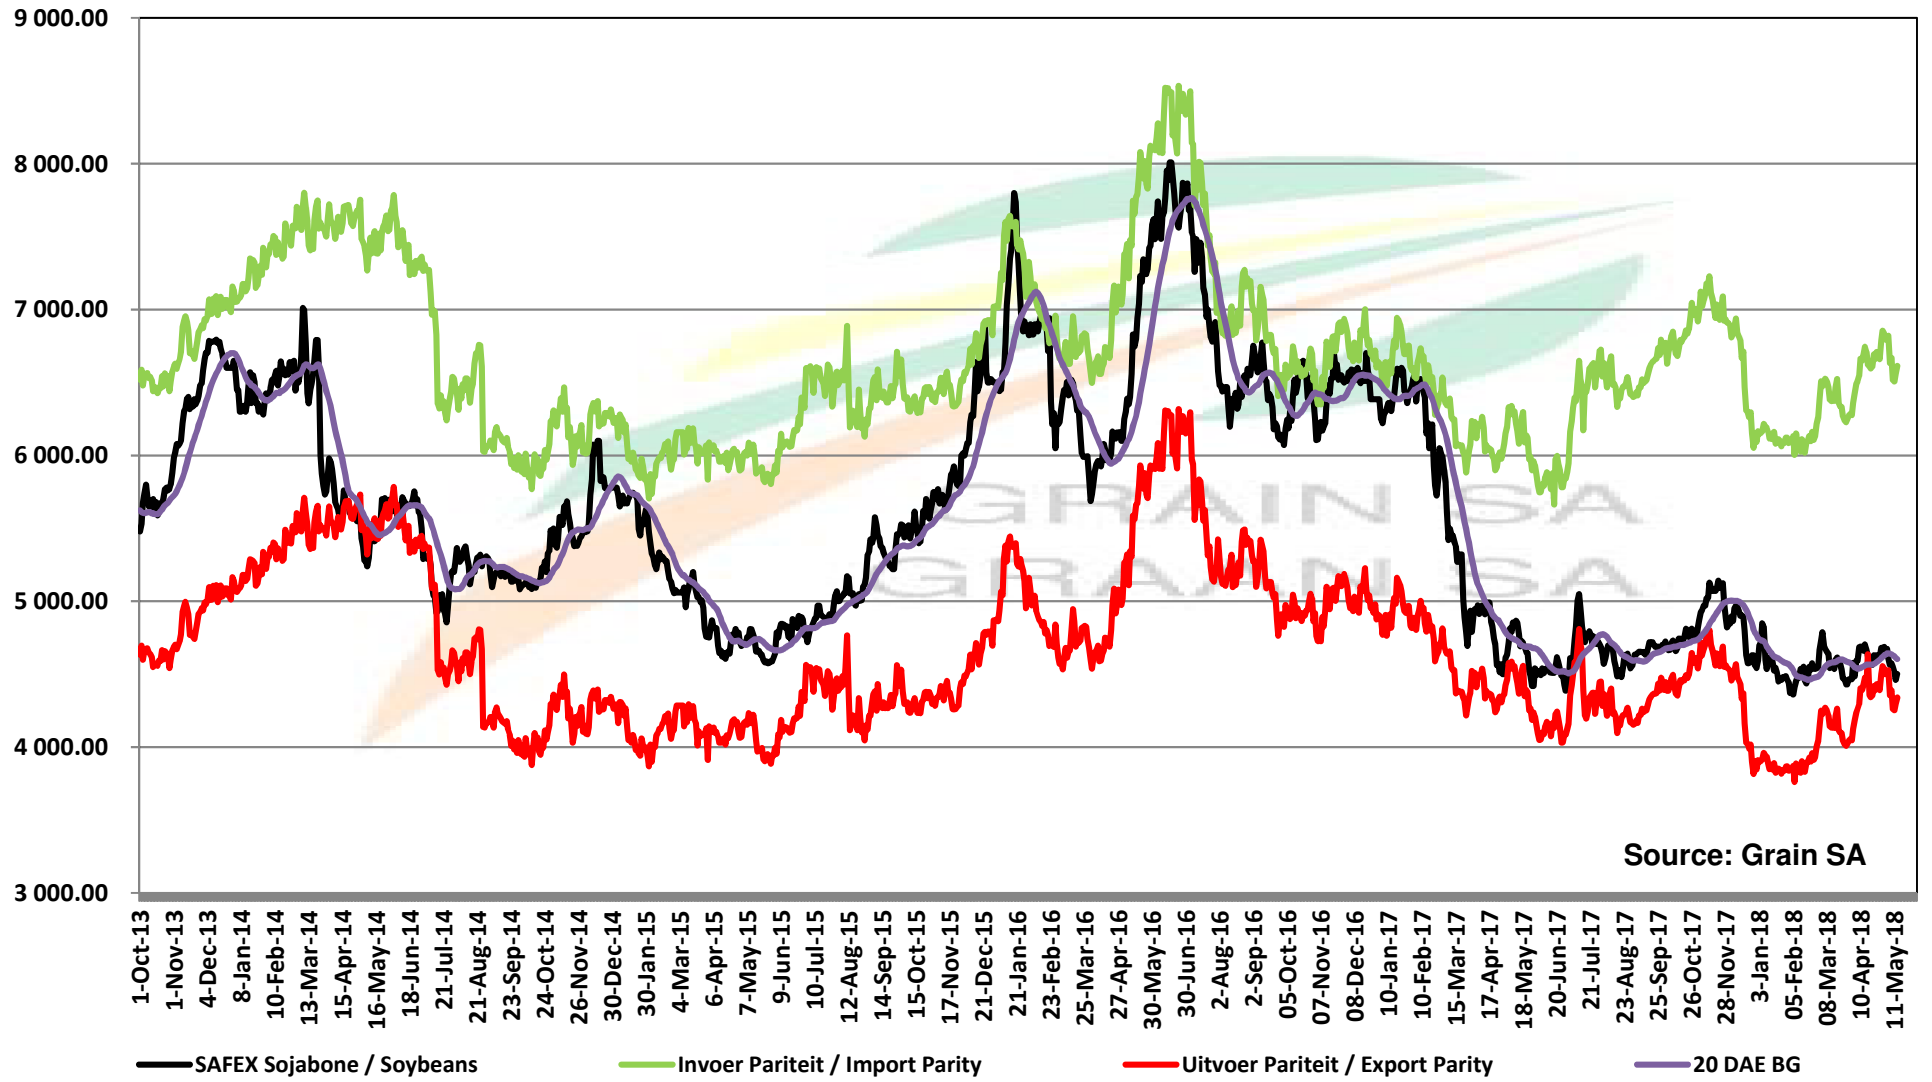

PRICES OF SOYBEAN SEED DELIVERED IN RANDFONTEIN PRYSE VAN SOJABOONSAAD GELEWER IN RANDFONTEIN

Source: Grain SA