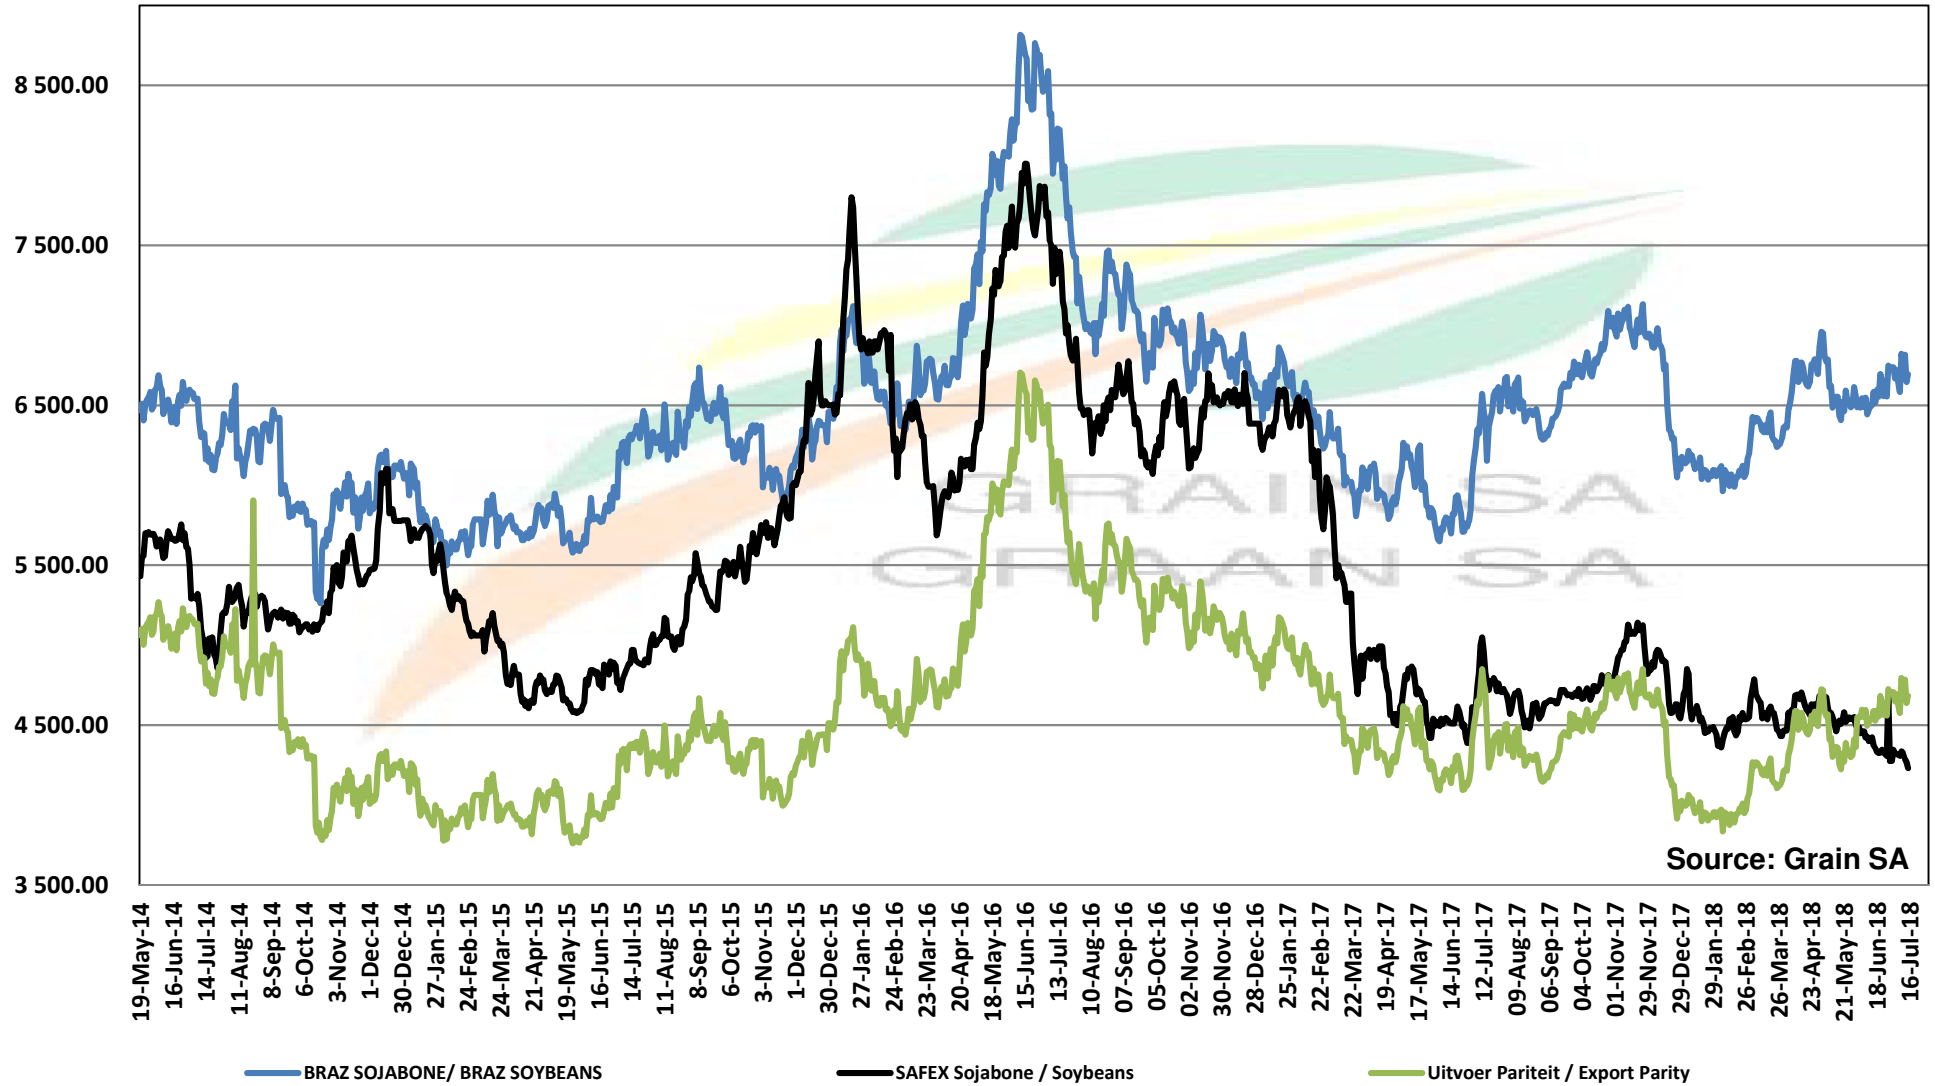

PRICES OF BRAZILIAN SOYBEAN DELIVERED IN RANDFONTEIN PRYSE VAN BRASILIAANSE SOJABONE GELEWER IN RANDFONTEIN