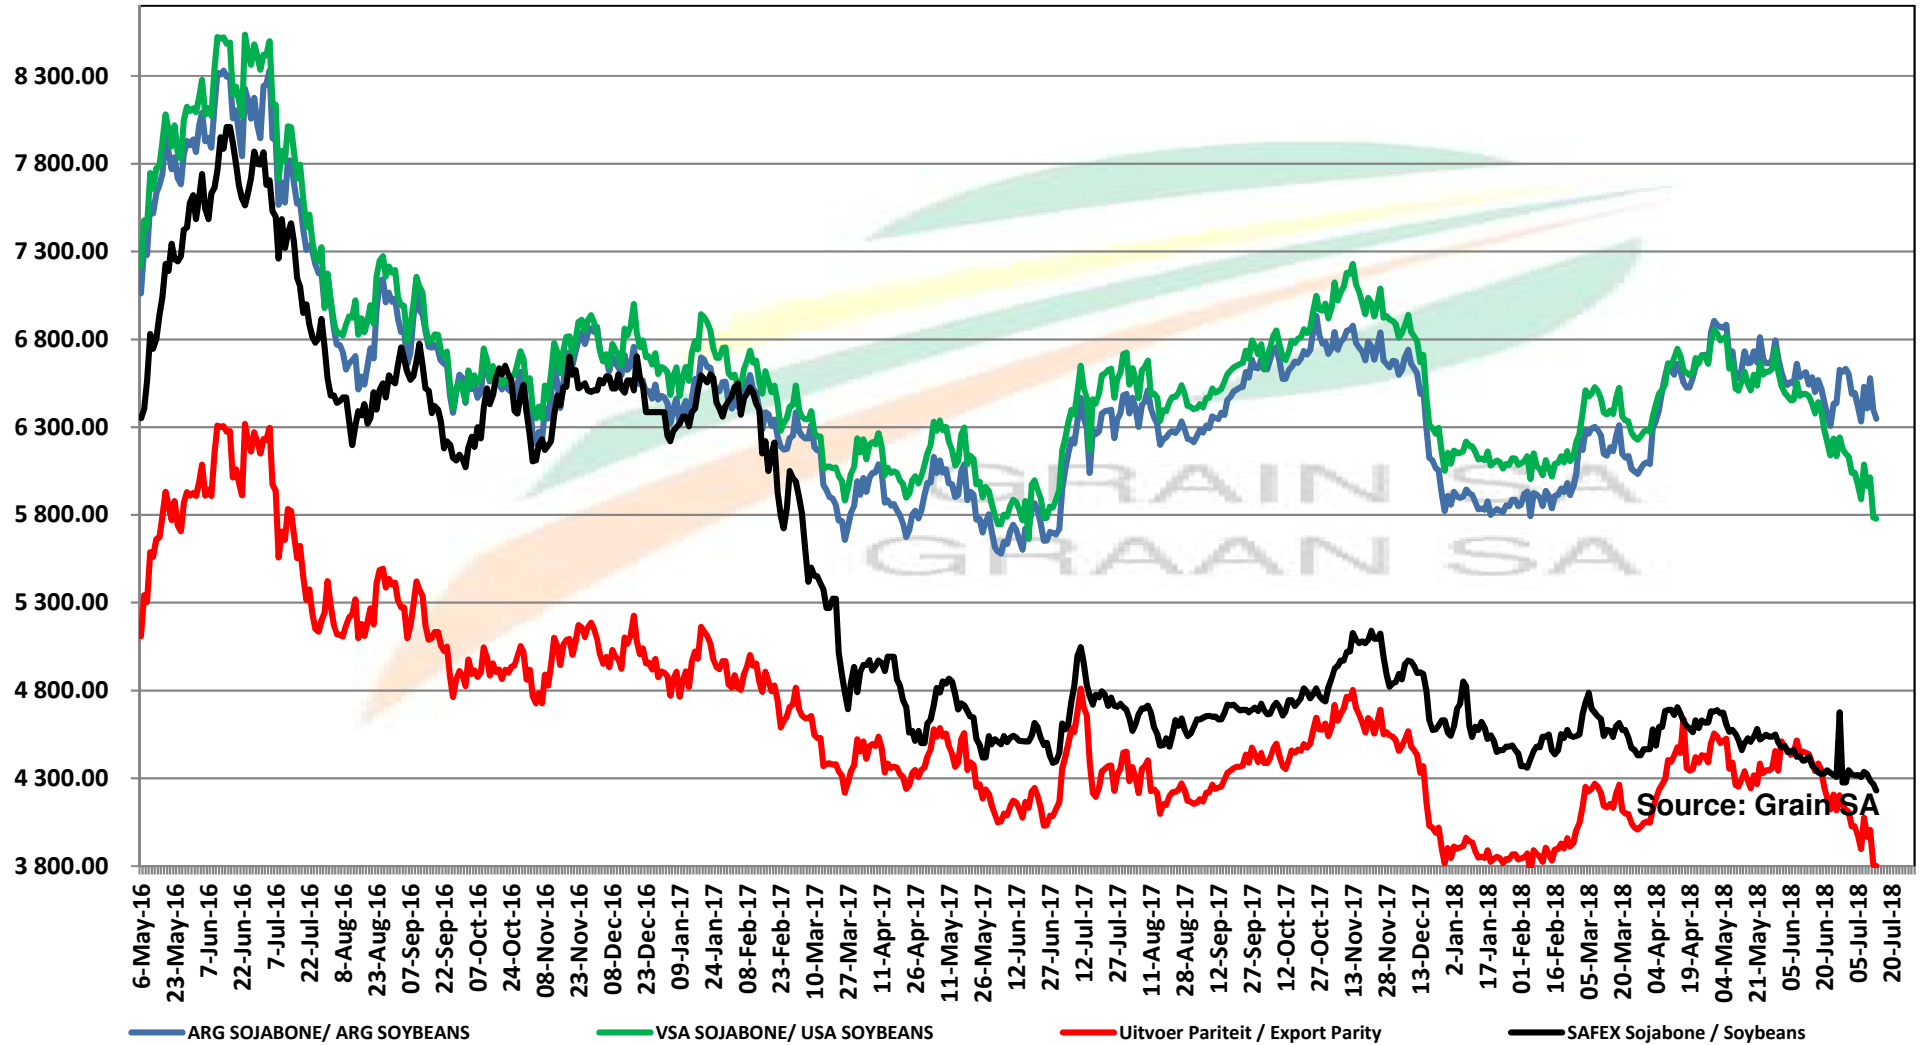

PRICES OF ARGENTINIAN SOYBEAN SEED DELIVERED IN RANDFONTEIN PRYSE VAN ARGENTYNSE SOJABOONSAAD GELEWER IN RANDFONTEIN

Source: Grain SA