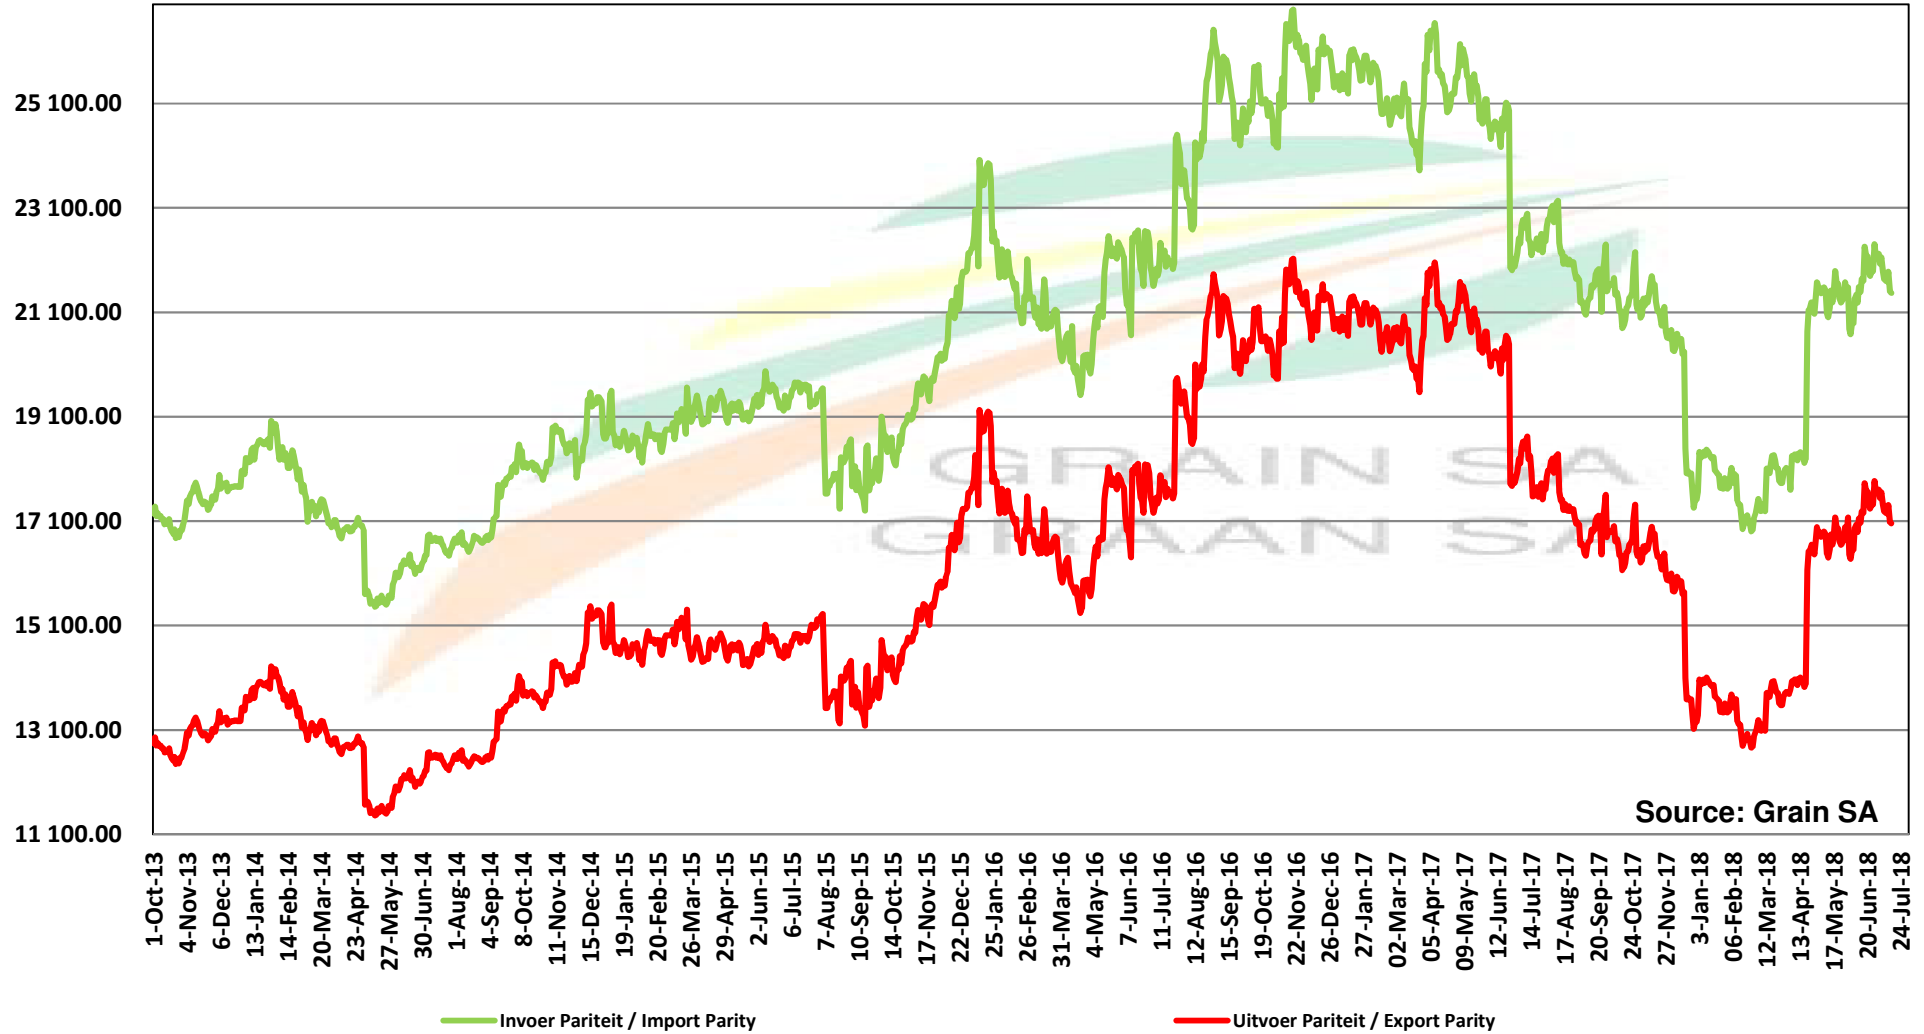

PRICES OF PROCESSED AND GRADED USA CHOICE GRADE GROUNDNUTS (40/50) (RANDFONTEIN)
PRYSE VAN UITGEDOP EN GESORTEERDE VSA KEURGRAAD GRONDBONE MET 'N PITGROOTTE VAN
40/50 pitgrootte (RANDFONTEIN)