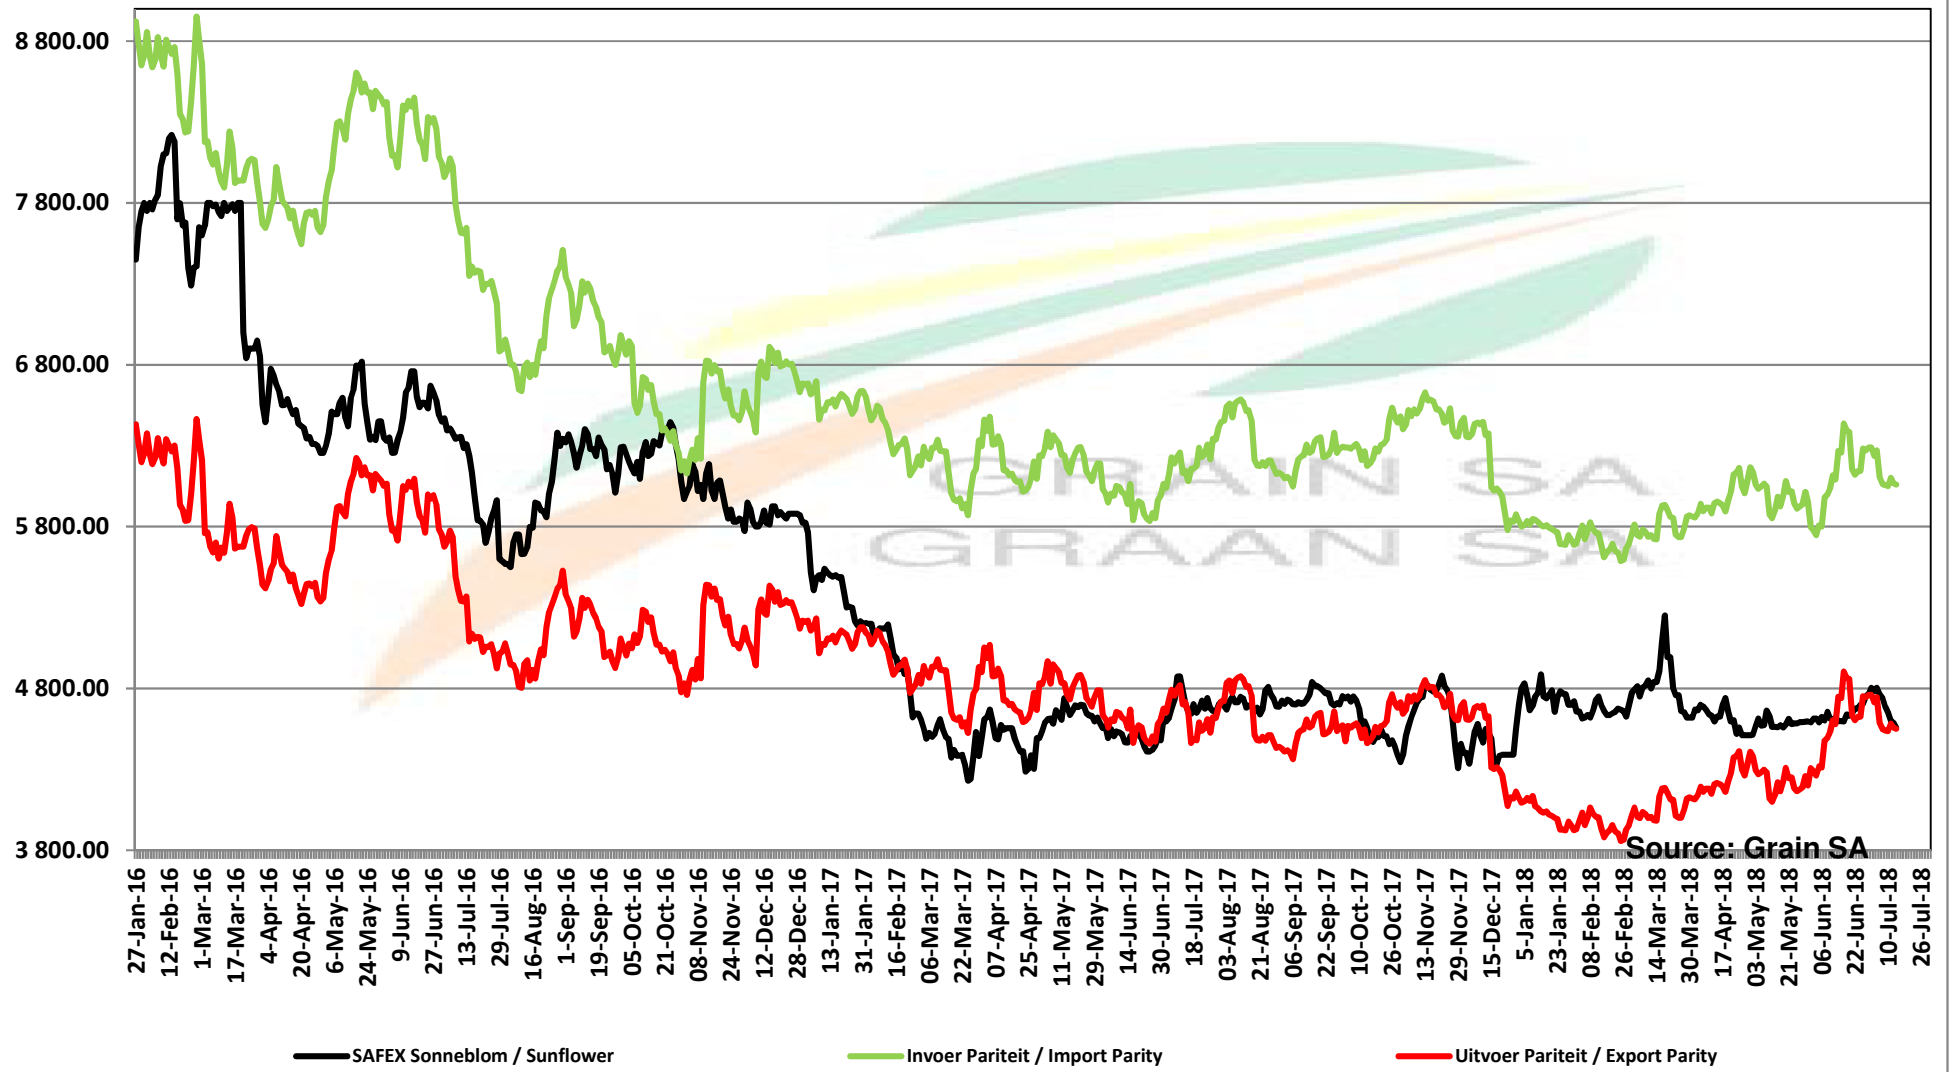

PRICES OF EU SUNFLOWER SEED DELIVERED IN RANDFONTEIN PRYSE VAN EU SONNEBLOMSAAD GELEWER IN RANDFONTEIN

PRICES OF EU SUNFLOWER SEED DELIVERED IN RANDFONTEIN

PRYSE VAN EU SONNEBLOMSAAD GELEWER IN RANDFONTEIN