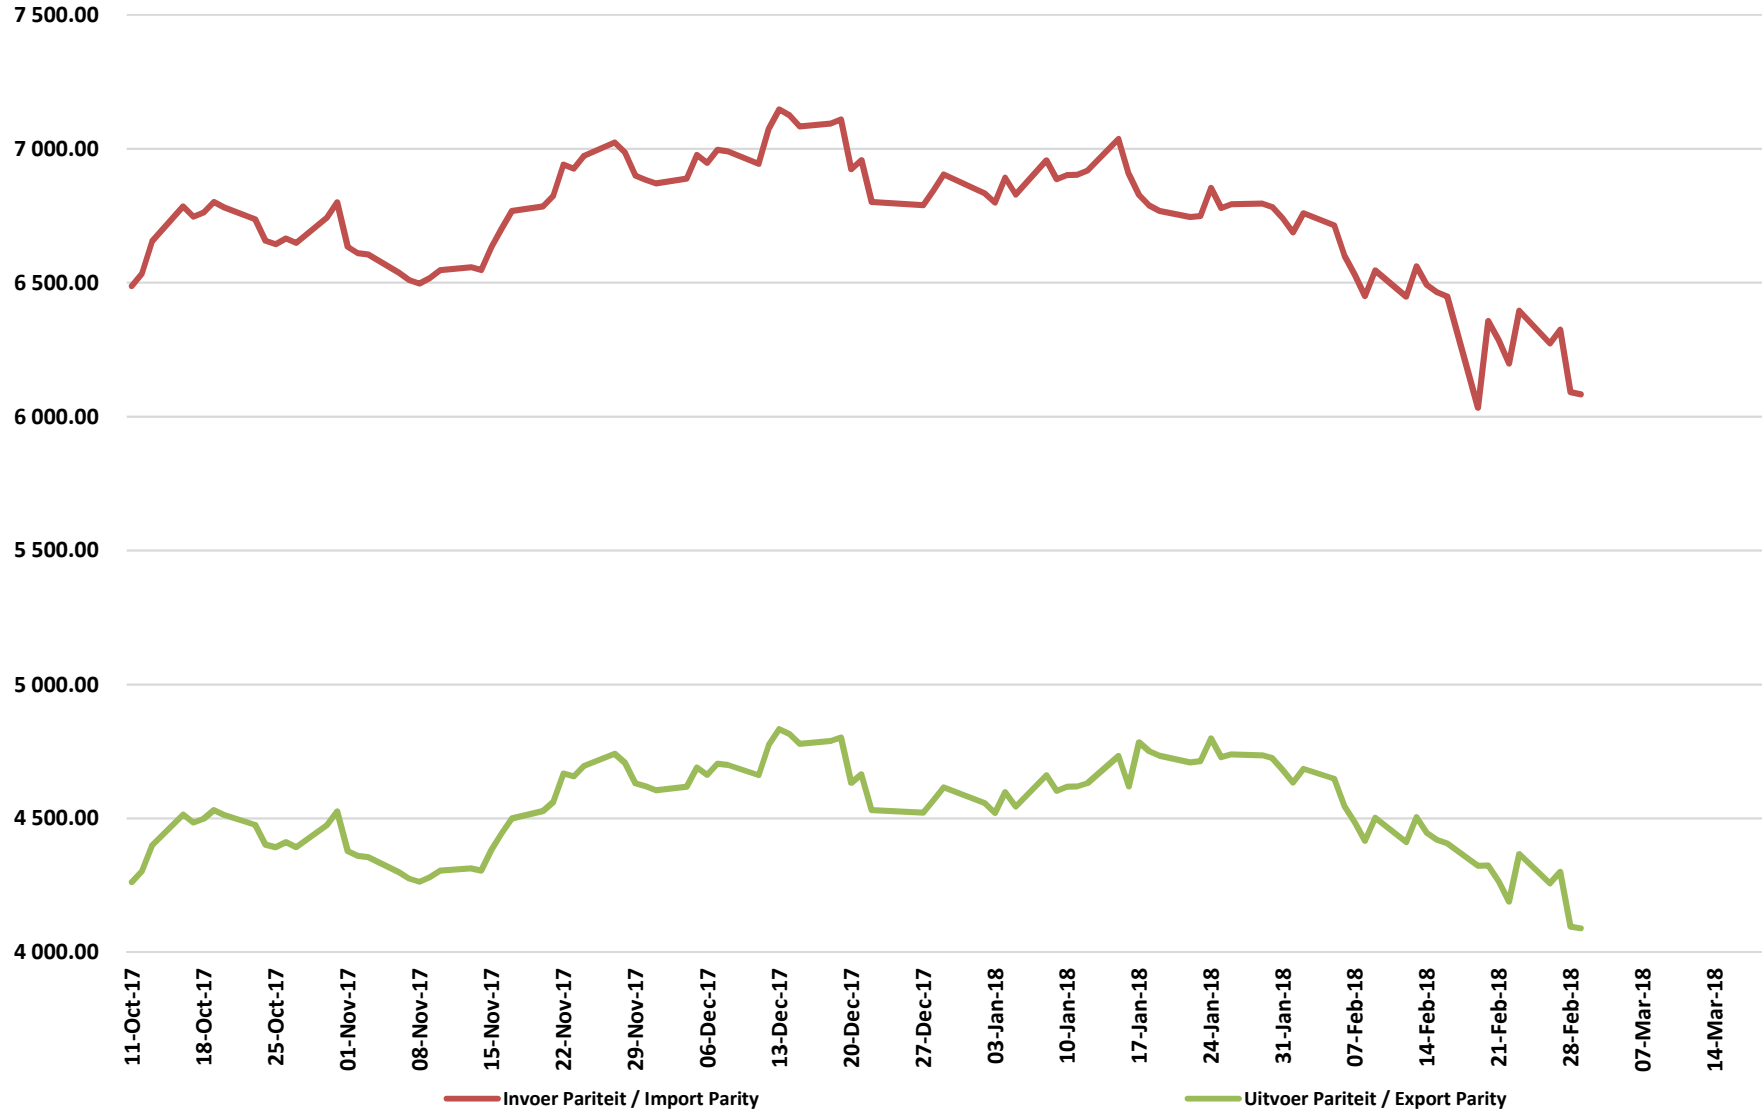

PRICES OF SOYBEAN SEED DELIVERED IN RANDFONTEIN Jul 2018
PRYSE VAN SOJABOONSAAD GELEWER IN RANDFONTEIN Jul 2018