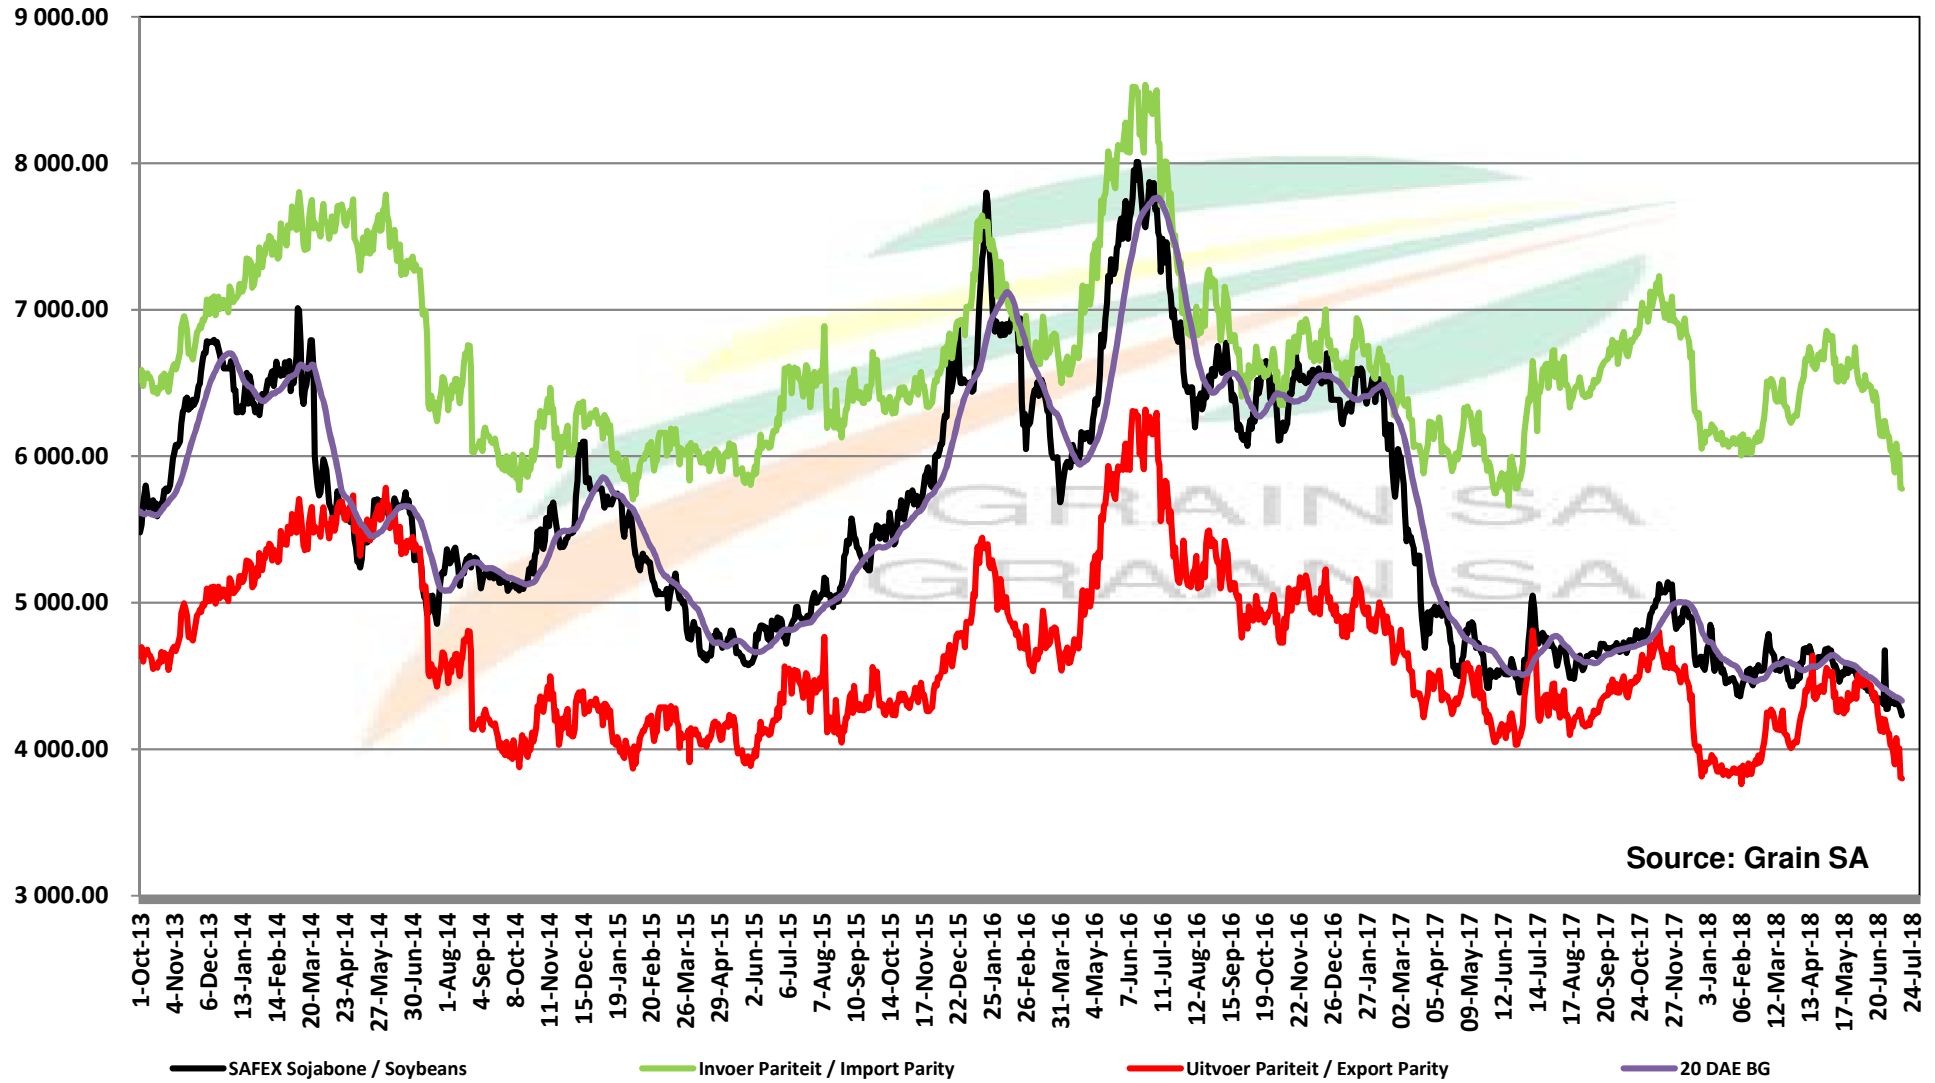

PRICES OF SOYBEAN SEED DELIVERED IN RANDFONTEIN PRYSE VAN SOJABOONSAAD GELEWER IN RANDFONTEIN