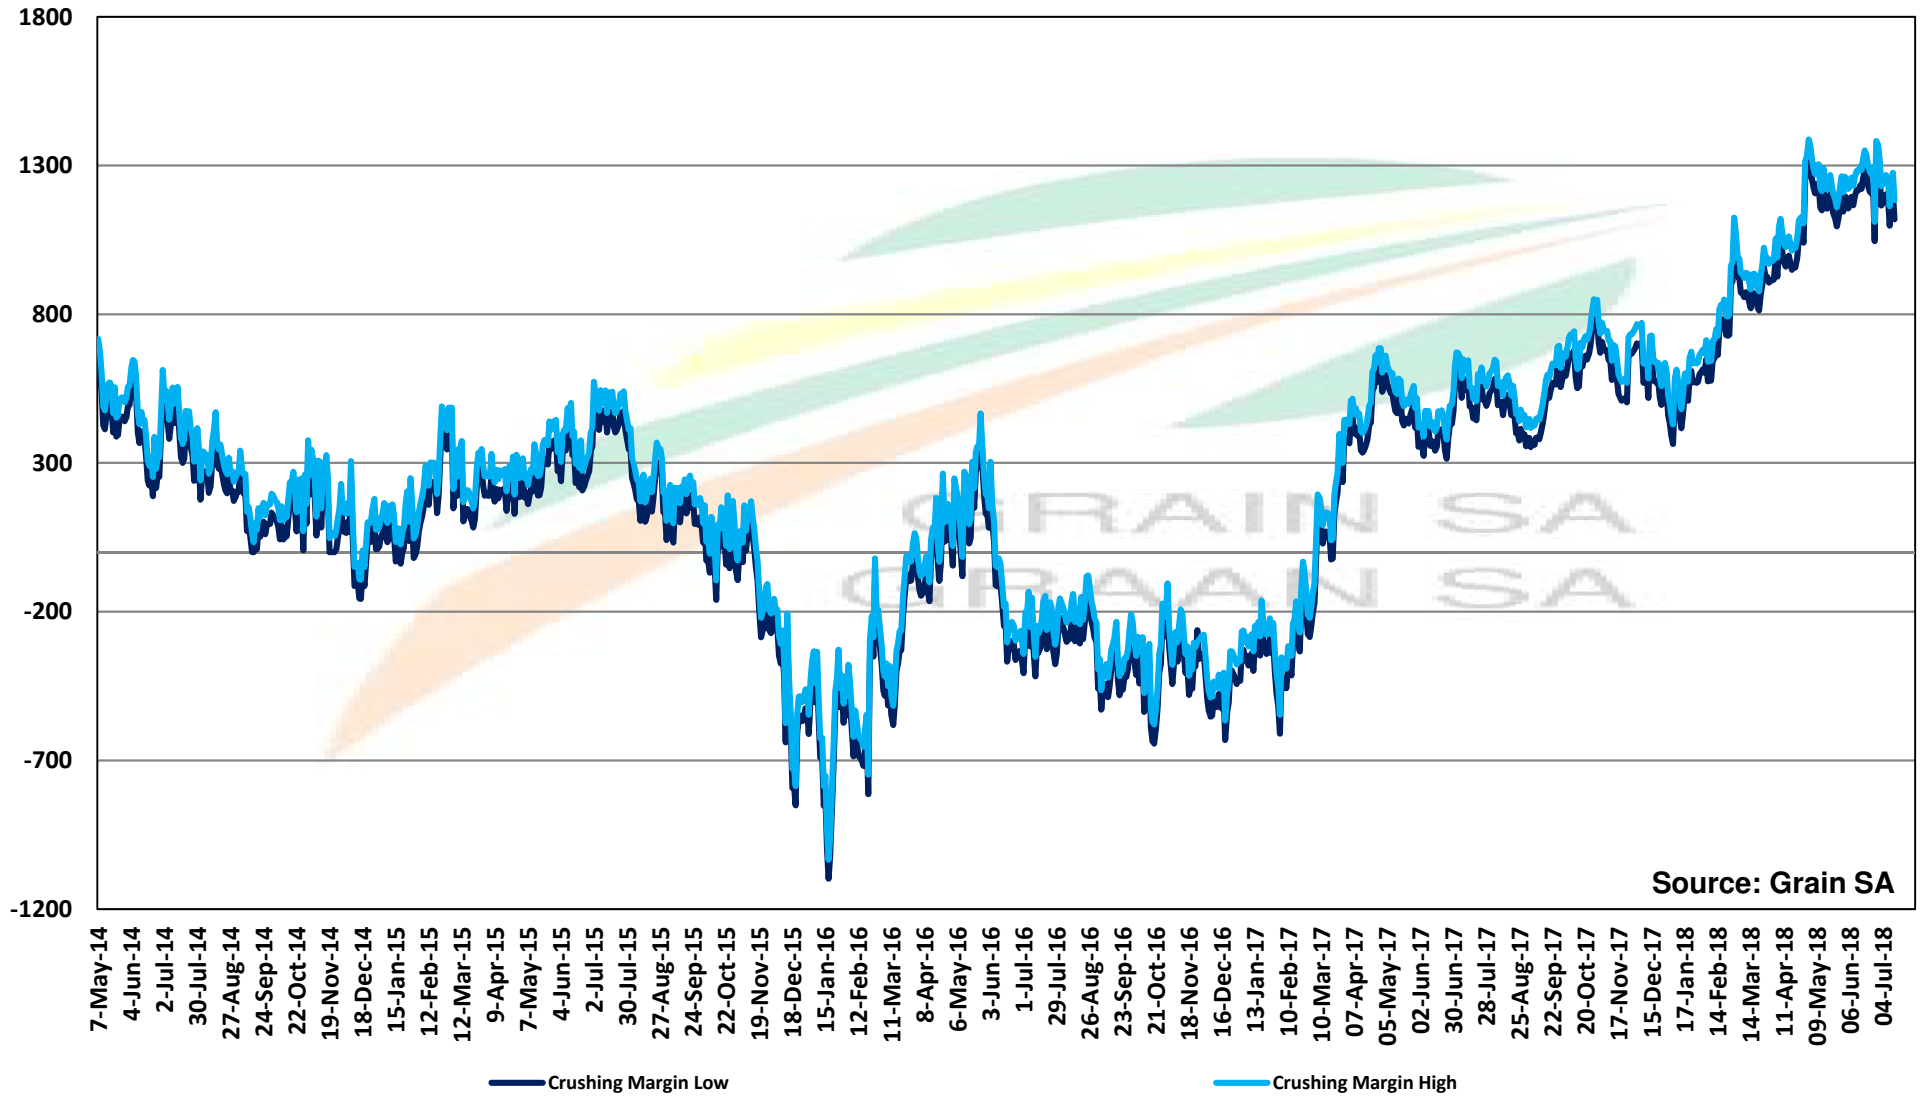

PRICES OF SOYBEAN CRUSHING MARGIN PRYSE VAN SOJABOON PERSMARGE

Source: Grain SA