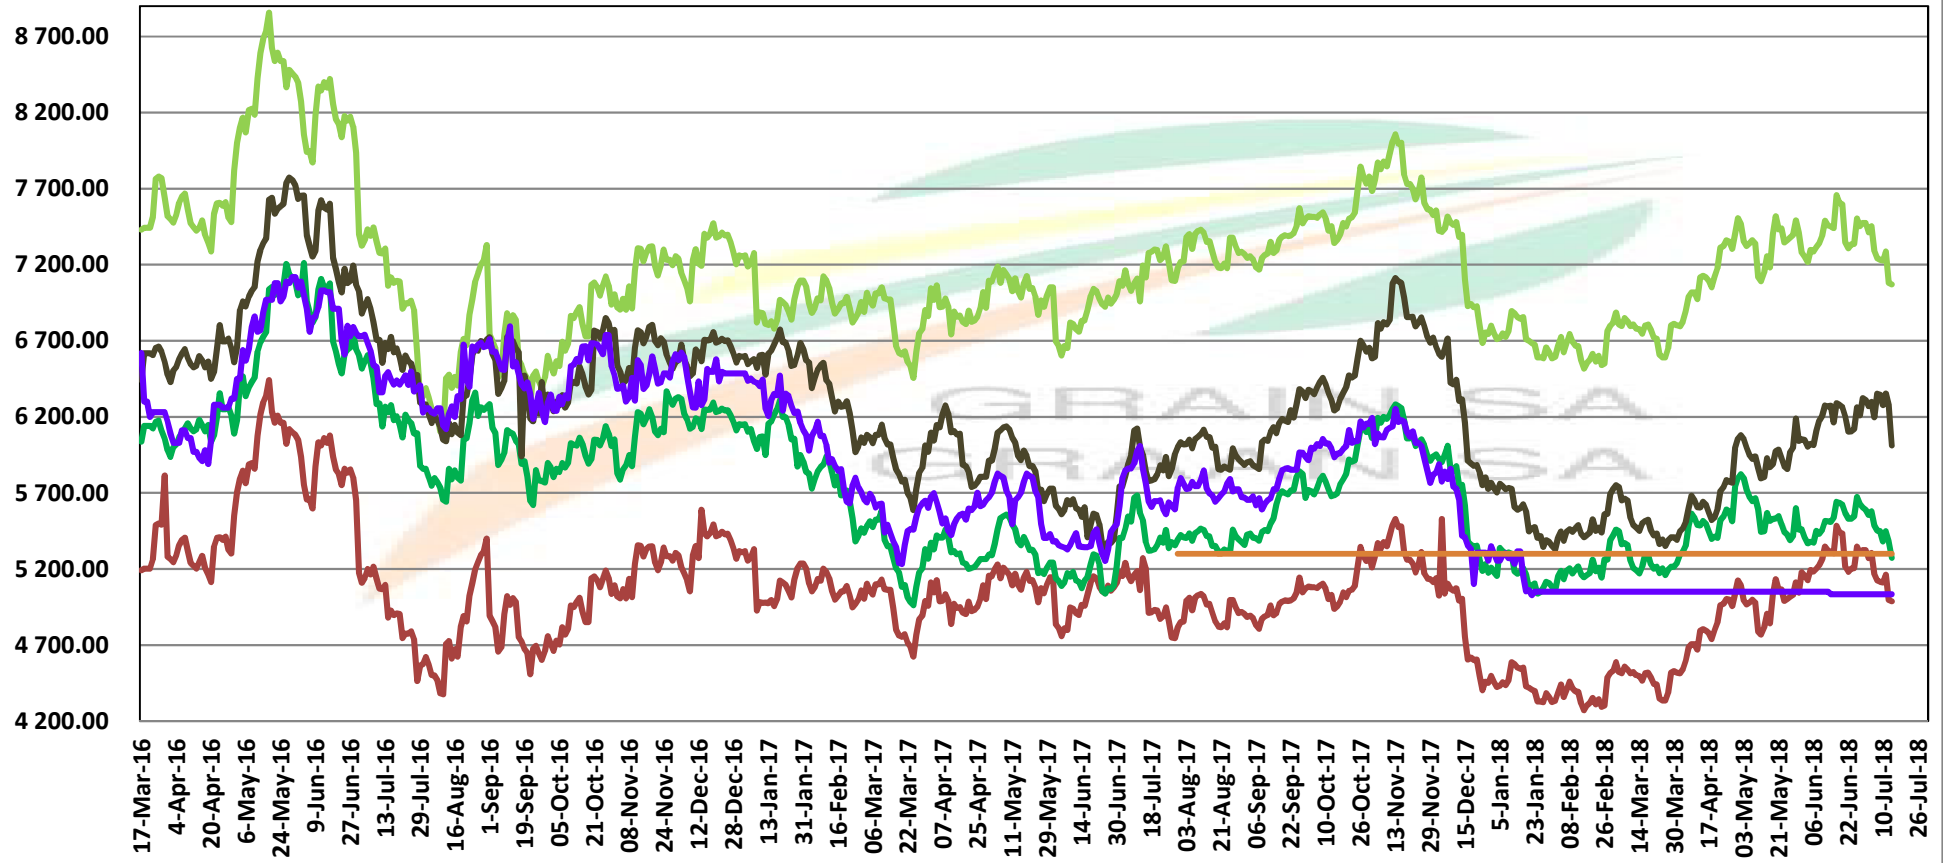

Source: Grain SA

PRICES OF DERIVED SOYBEAN DELIVERED IN RANDFONTEIN PRYSE VAN AFGELEIDE SOJABONE GELEWER IN RANDFONTEIN

PRICES OF SOYBEAN SEED DELIVERED IN RANDFONTEIN Jul 2018
PRYSE VAN SOJABOONSAAD GELEWER IN RANDFONTEIN Jul 2018

PRICES OF SOYBEAN CRUSHING MARGIN PRYSE VAN SOJABOON PERSMARGE

Source: Grain SA

PRICES OF BRAZILIAN SOYBEAN DELIVERED IN RANDFONTEIN PRYSE VAN BRASILIAANSE SOJABONE GELEWER IN RANDFONTEIN

Prices of Canola in the South Cape (Swellendam) Canolapryse in die Suid-Kaap (Swellendam)

Source: Grain SA

- Import Par - S/Cape
- Export Parity - S/Cape
- GSA Derived Canola Price - S/Cape (Milldoor)
- GSA Derived Rapeseed Price - S/Cape (Milldoor)
- Canola Milldoor Price SOILL
- SOIL Final Producer Price SOIL

PRICES OF PROCESSED AND GRADED USA CHOICE GRADE GROUNDNUTS (40/50) (RANDFONTEIN)
PRYSE VAN UITGEDOP EN GESORTEERDE VSA KEURGRAAD GRONDBONE MET 'N PITGROOTTE VAN
40/50 pitgrootte (RANDFONTEIN)

**PRICES OF PROCESSED AND GRADED ARGENTINEAN CHOICE GRADE GROUNDNUTS (40/50)
(RANDFONTEIN)**