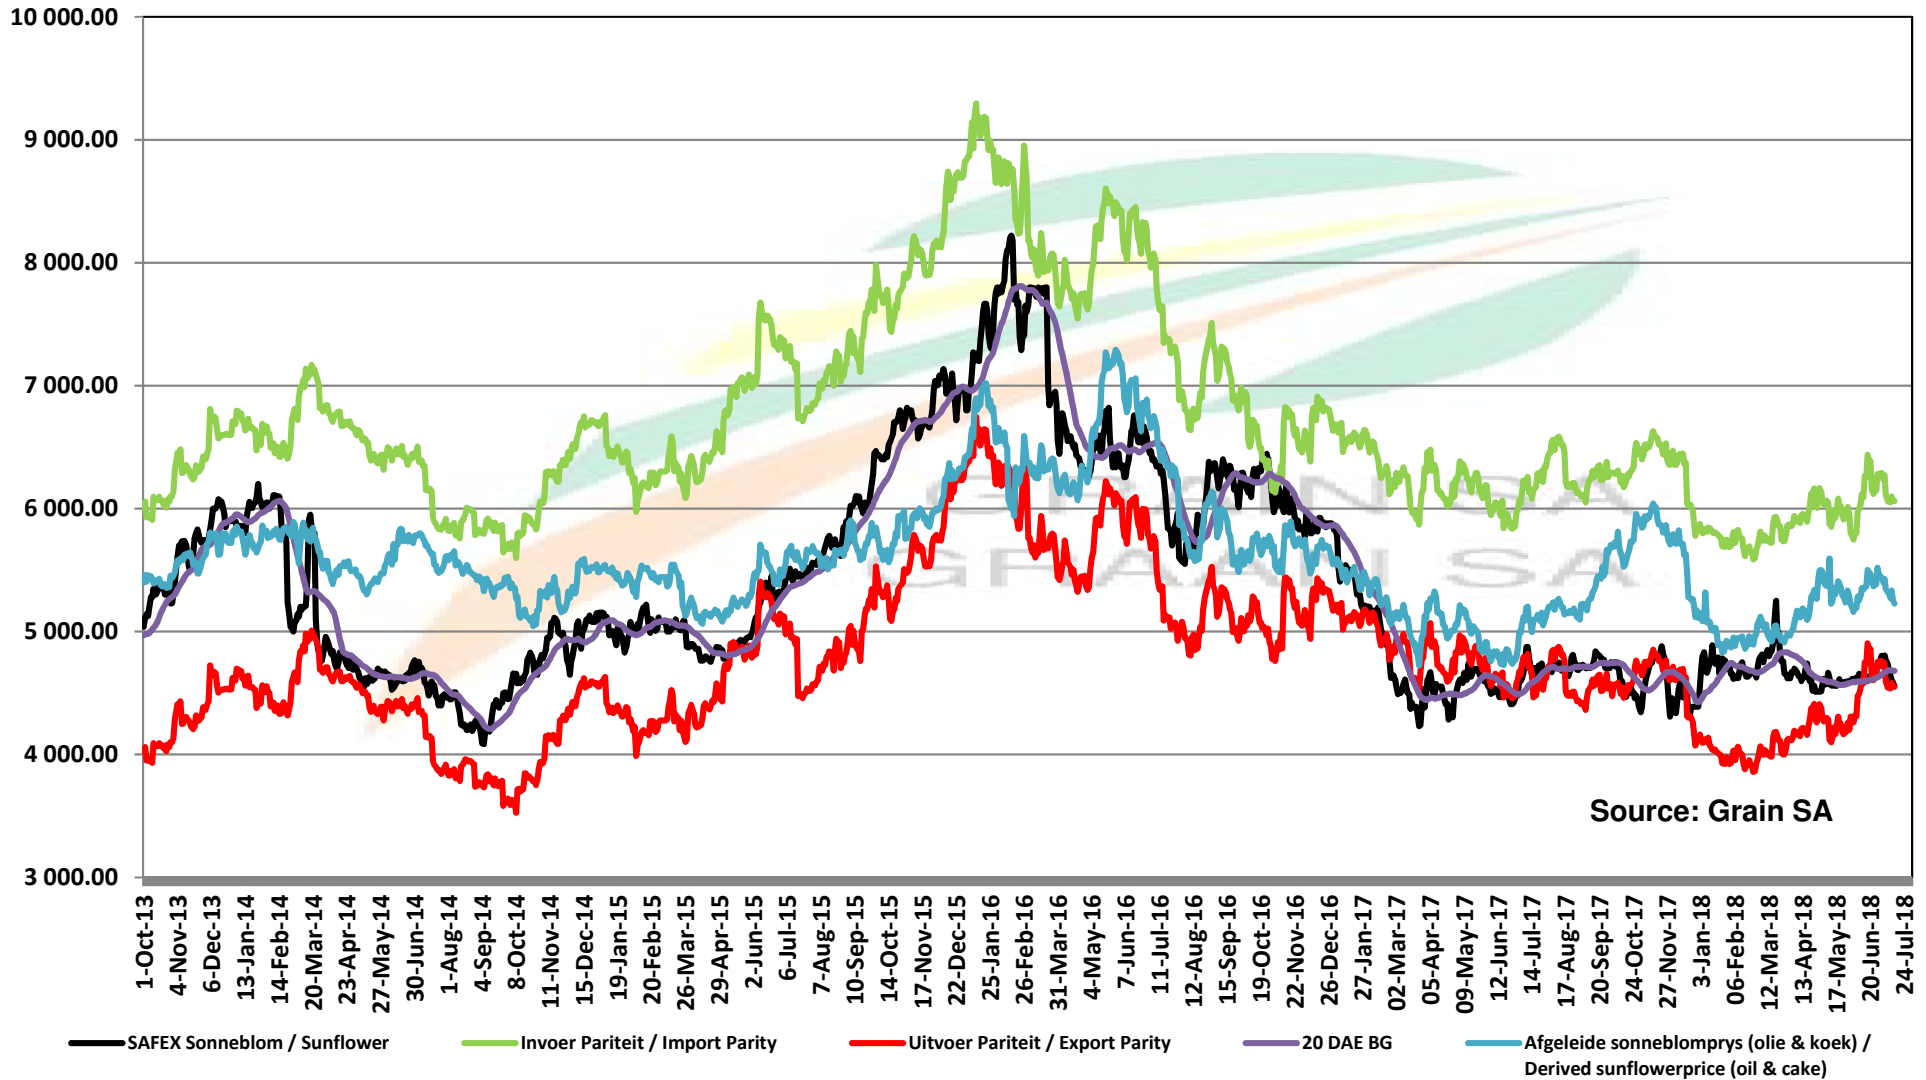

PRICES OF EU SUNFLOWER SEED DELIVERED IN RANDFONTEIN PRYSE VAN EU SONNEBLOMSAAD GELEWER IN RANDFONTEIN

PRICES OF EU SUNFLOWER SEED DELIVERED IN RANDFONTEIN

PRYSE VAN EU SONNEBLOMSAAD GELEWER IN RANDFONTEIN