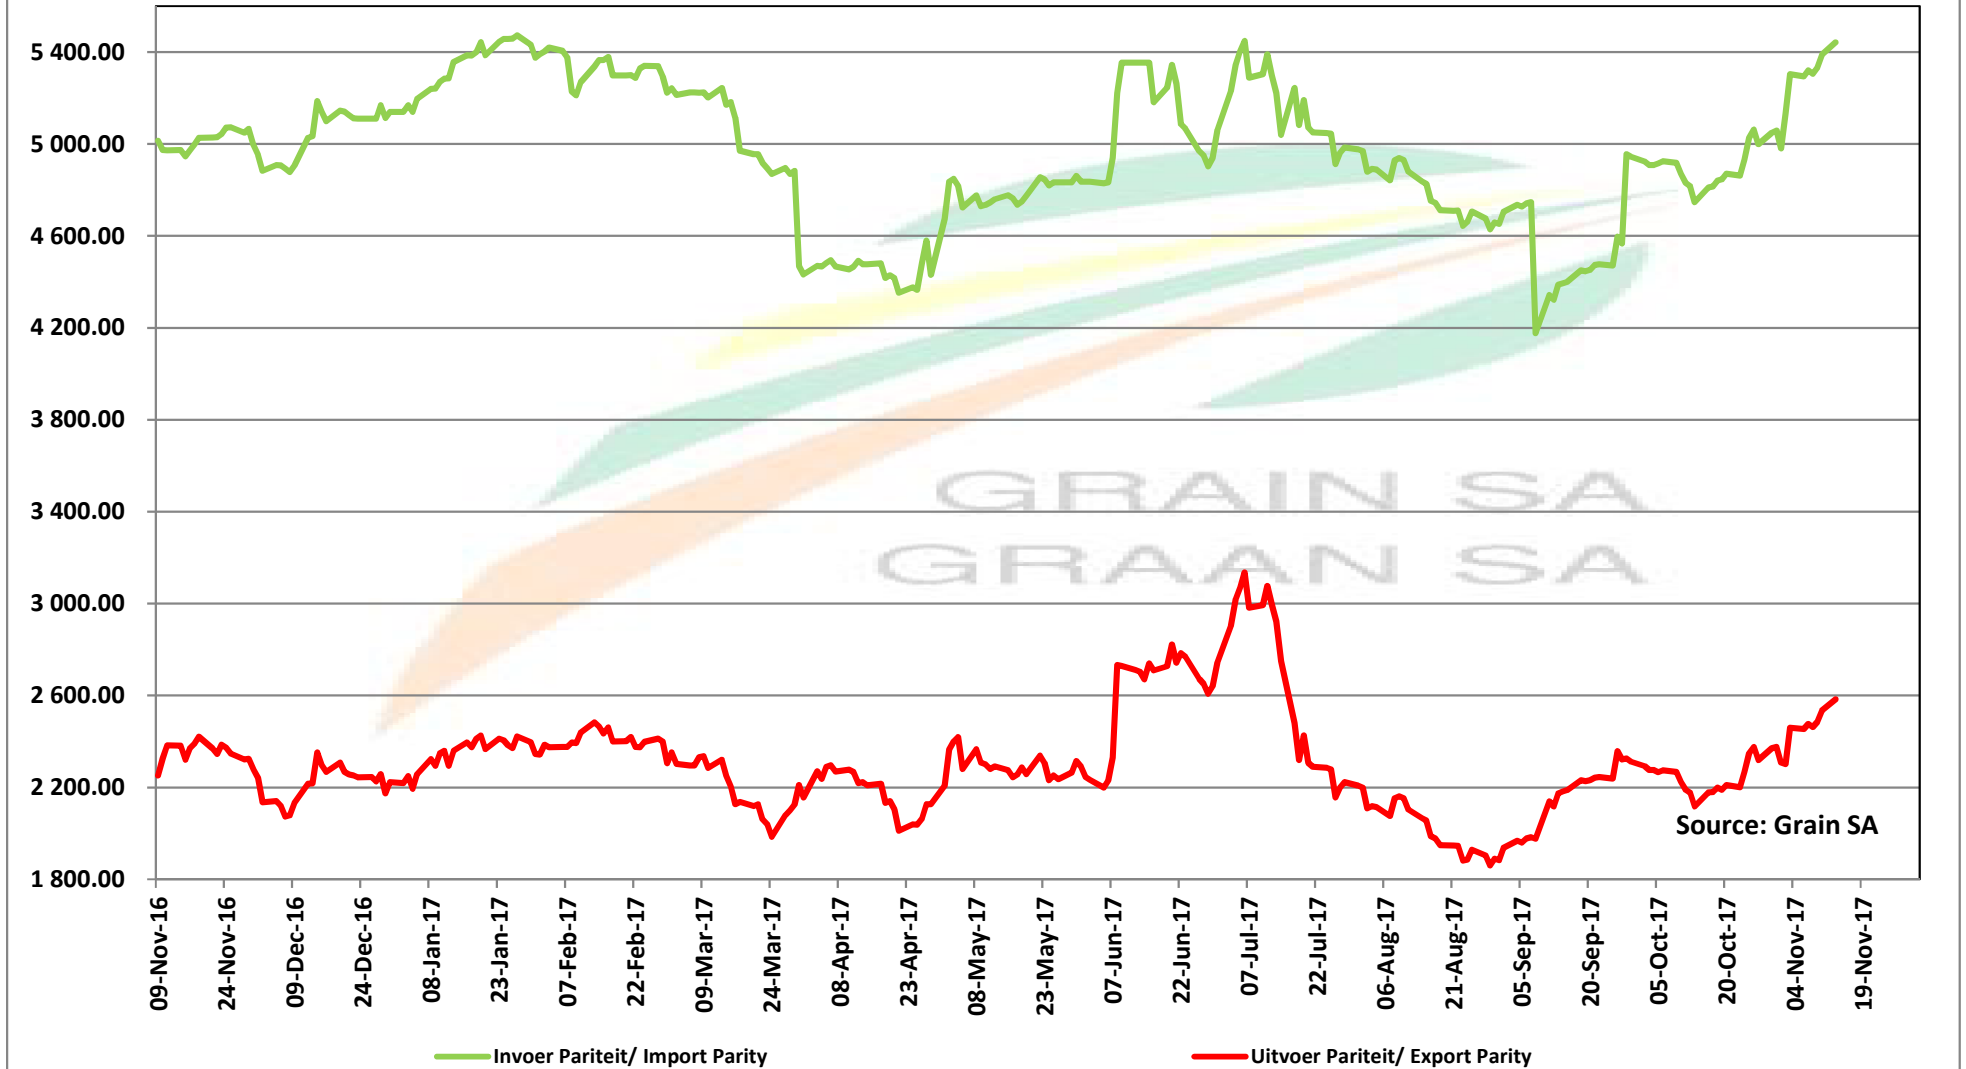

Source: Grain SA

PRICES OF WHEAT DELIVERED IN RANDFONTEIN PRYSE VAN KORING GELEWER IN RANDFONTEIN

PRICES OF RSA AND GERMAN WHEAT DELIVERED IN RANDFONTEIN

PRYSE VAN RSA EN DUITSTE KORING GELEWER IN RANDFONTEIN

PRICES OF HRW WHEAT DELIVERED IN SEP 2017 (RANDFONTEIN)
PRYSE VAN HRW KORING VIR LEWERING IN SEP 2017 (RANDFONTEIN)

Source: Grain SA

PRICES OF WHEAT DELIVERED IN DURBAN HARBOUR PRYSE VAN KORING VIR LEWERING IN DURBAN HAWE