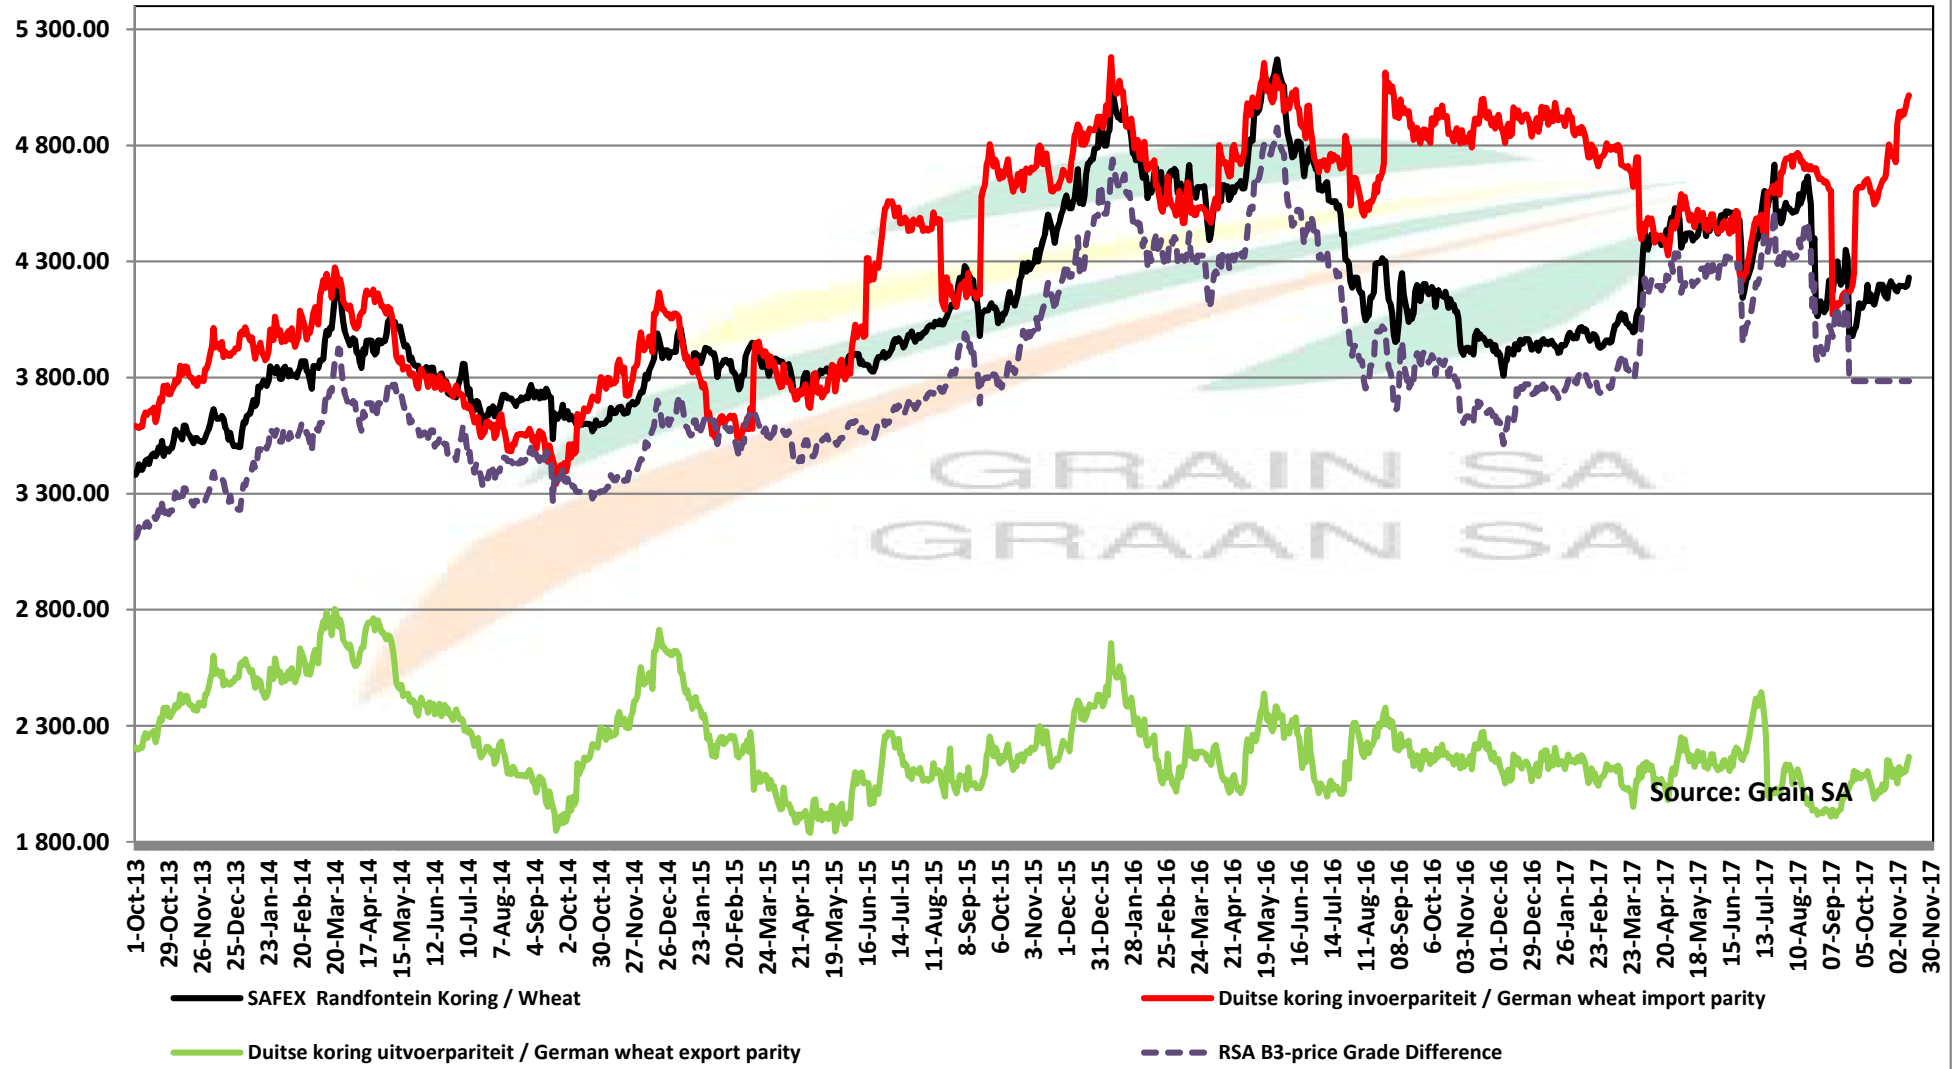

PRICES OF RSA AND ARGENTINE WHEAT DELIVERED IN RANDFONTEIN

PRYSE VAN RSA EN ARGENTYNSE KORING GELEWER IN RANDFONTEIN

Source: Grain SA

PRICES OF SOUTH AFRICAN AND USA WHEAT DELIVERED IN RANDFONTEIN

PRYSE VAN SUID AFRIKAANSE EN VSA KORING GELEWER IN RANDFONTEIN

Source: Grain SA

PRICES OF WHEAT DELIVERED IN RANDFONTEIN PRYSE VAN KORING GELEWER IN RANDFONTEIN

PRICES OF RSA AND GERMAN WHEAT DELIVERED IN RANDFONTEIN

PRYSE VAN RSA EN DUITSTE KORING GELEWER IN RANDFONTEIN