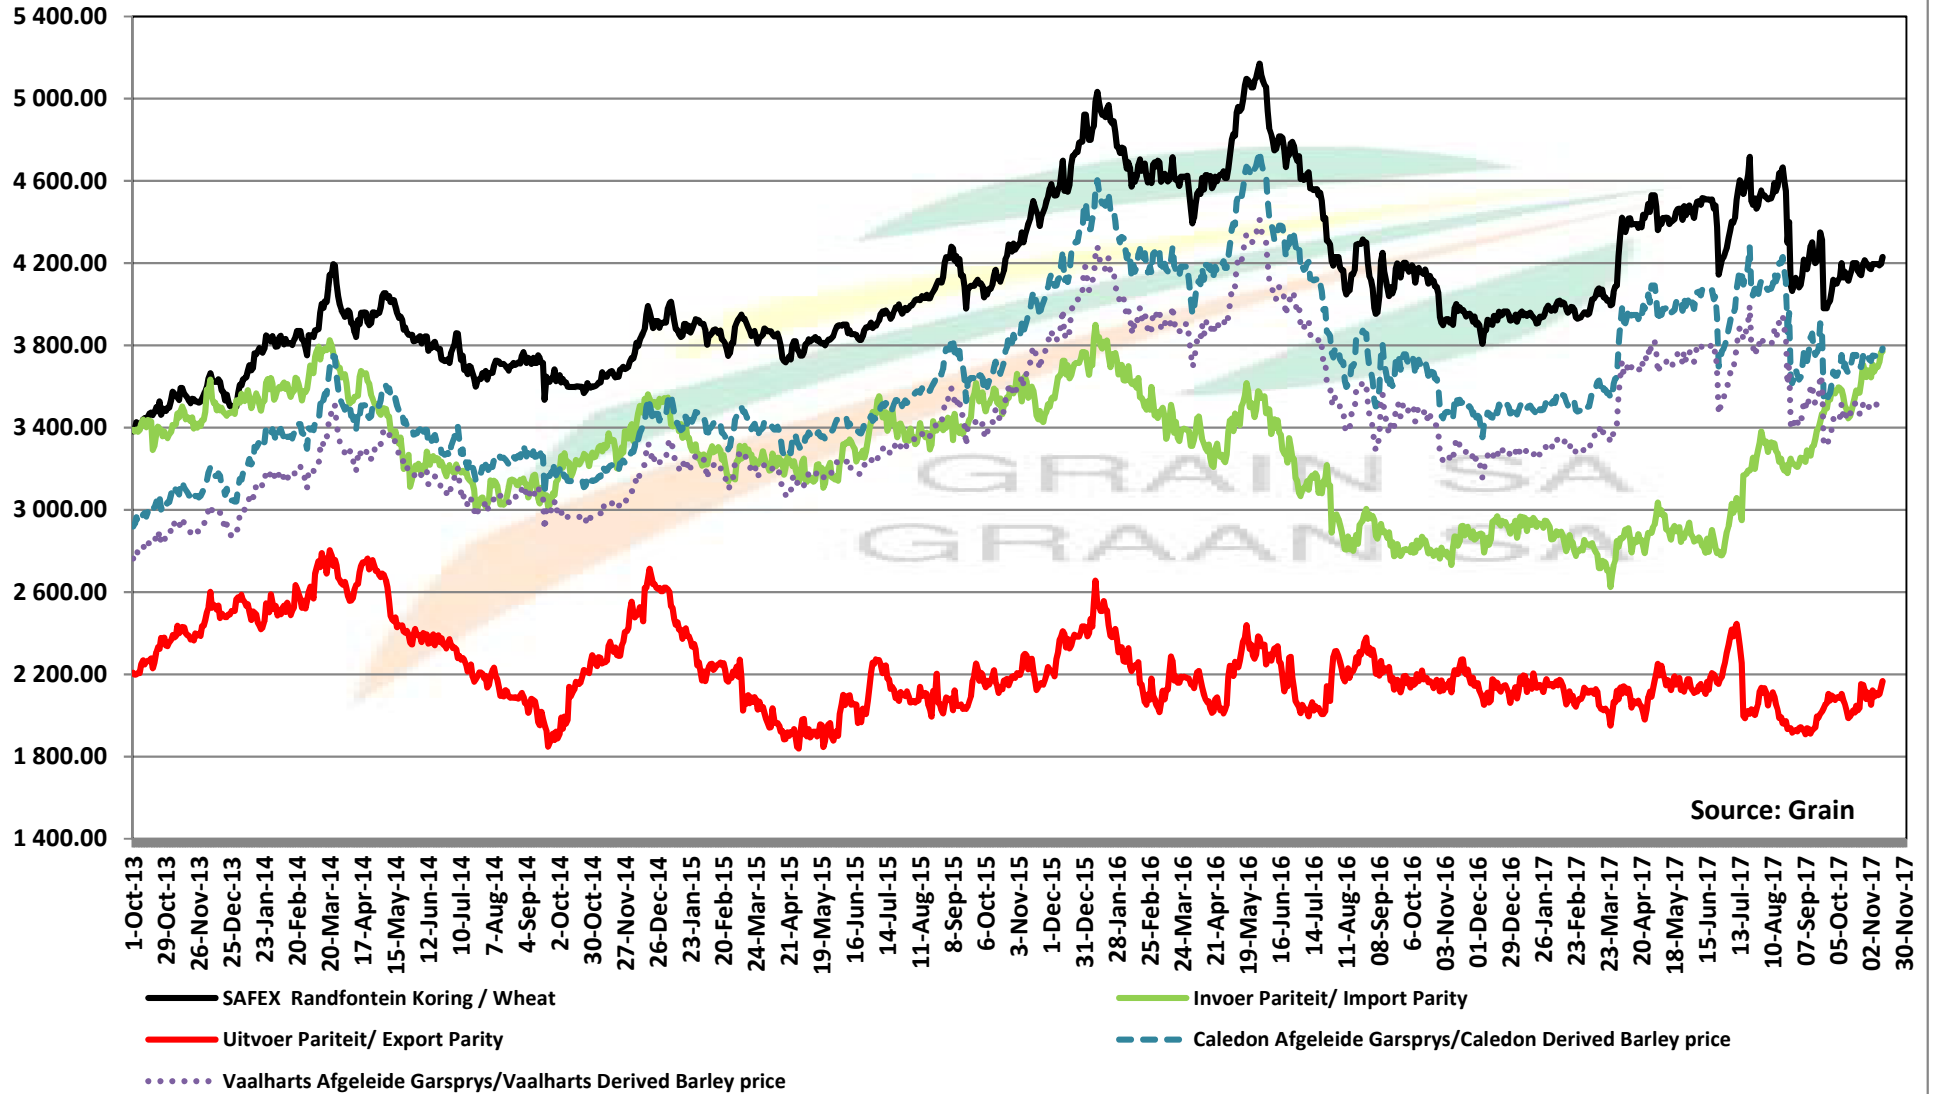

PRICES OF HRW WHEAT DELIVERED IN SEP 2017 (RANDFONTEIN)
PRYSE VAN HRW KORING VIR LEWERING IN SEP 2017 (RANDFONTEIN)

Source: Grain SA

PRICES OF WHEAT DELIVERED IN DURBAN HARBOUR PRYSE VAN KORING VIR LEWERING IN DURBAN HAWE

PRICES OF BARLEY DELIVERED IN RANDFONTEIN

PRYSE VAN GARS GELEWER IN RANDFONTEIN

IMPORT PARITY OF USA HRW AND FRANCE FEED BARLEY

INVOERPARITEIT VAN VSA HRW KORING EN FRANSE VOERGARS