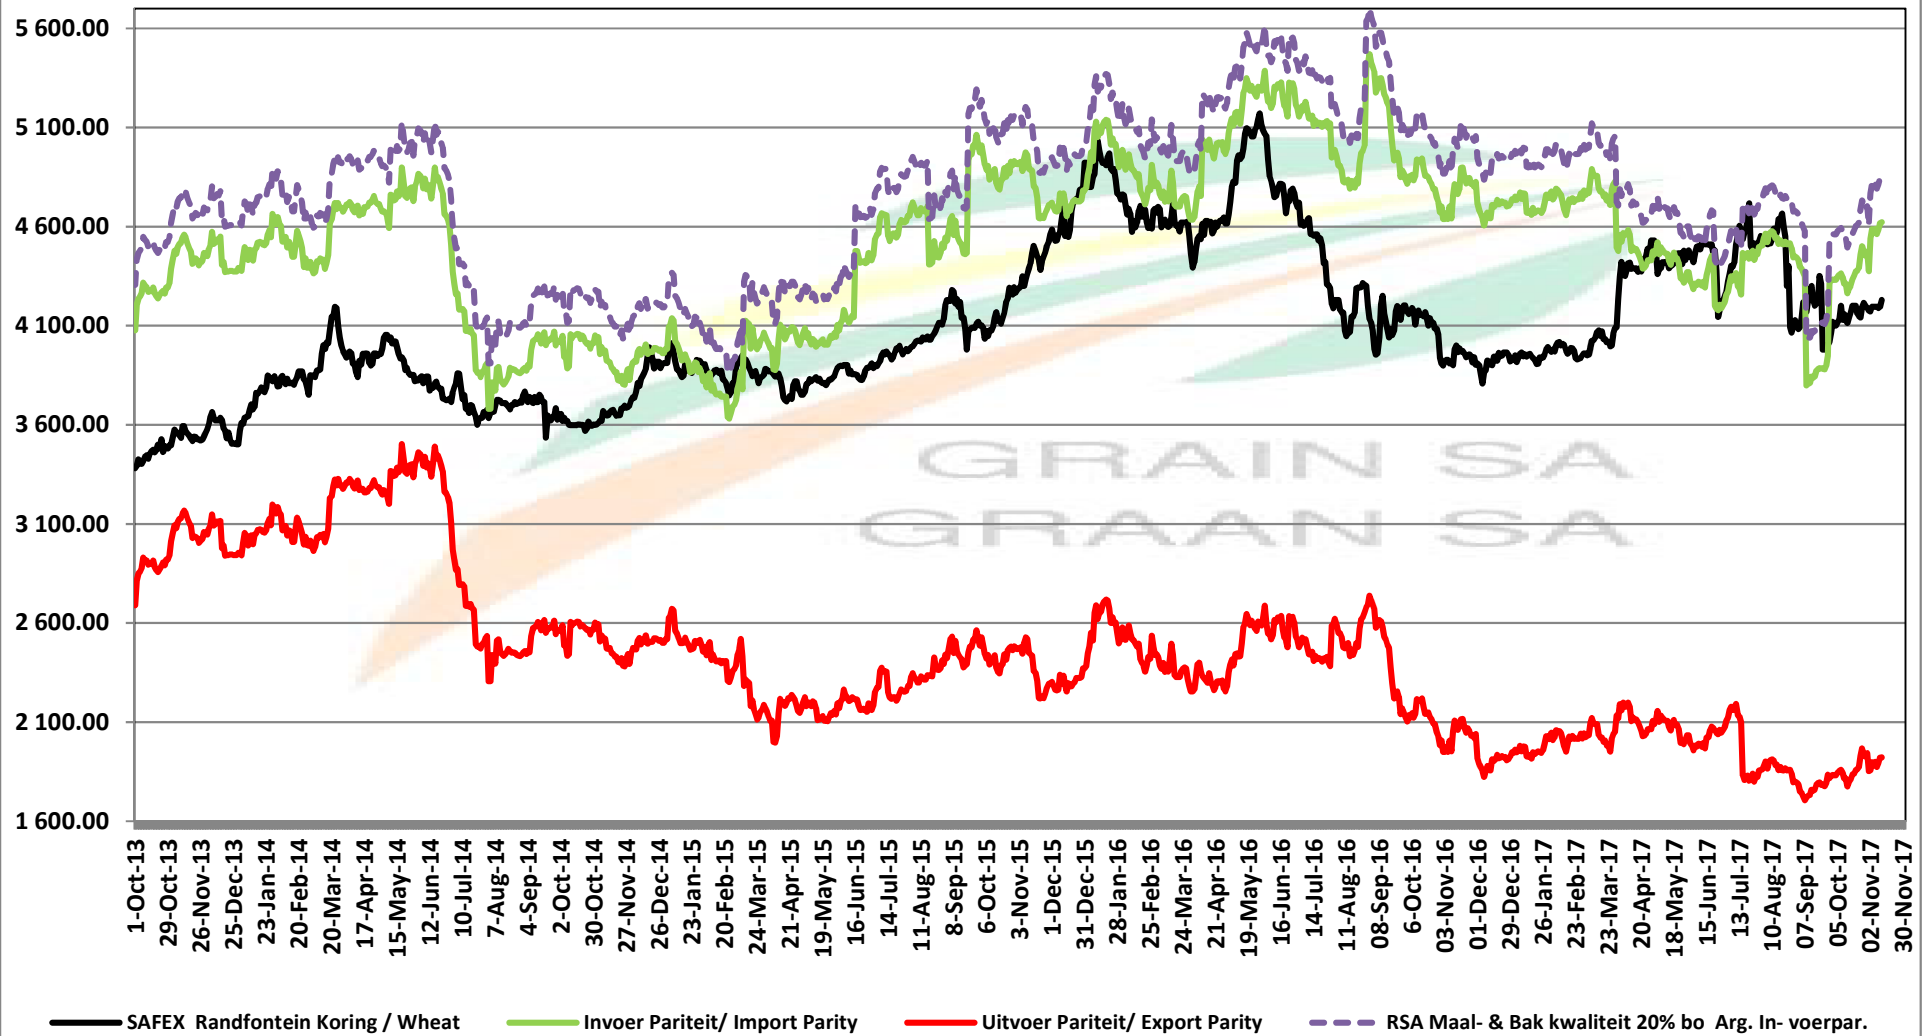

PRICES OF RSA AND ARGENTINE WHEAT DELIVERED IN RANDFONTEIN

PRYSE VAN RSA EN ARGENTYNSE KORING GELEWER IN RANDFONTEIN

Source: Grain SA

PRICES OF SOUTH AFRICAN AND USA WHEAT DELIVERED IN RANDFONTEIN

PRYSE VAN SUID AFRIKAANSE EN VSA KORING GELEWER IN RANDFONTEIN

Source: Grain SA

PRICES OF WHEAT DELIVERED IN RANDFONTEIN PRYSE VAN KORING GELEWER IN RANDFONTEIN

PRICES OF RSA AND GERMAN WHEAT DELIVERED IN RANDFONTEIN

PRYSE VAN RSA EN DUITSTE KORING GELEWER IN RANDFONTEIN