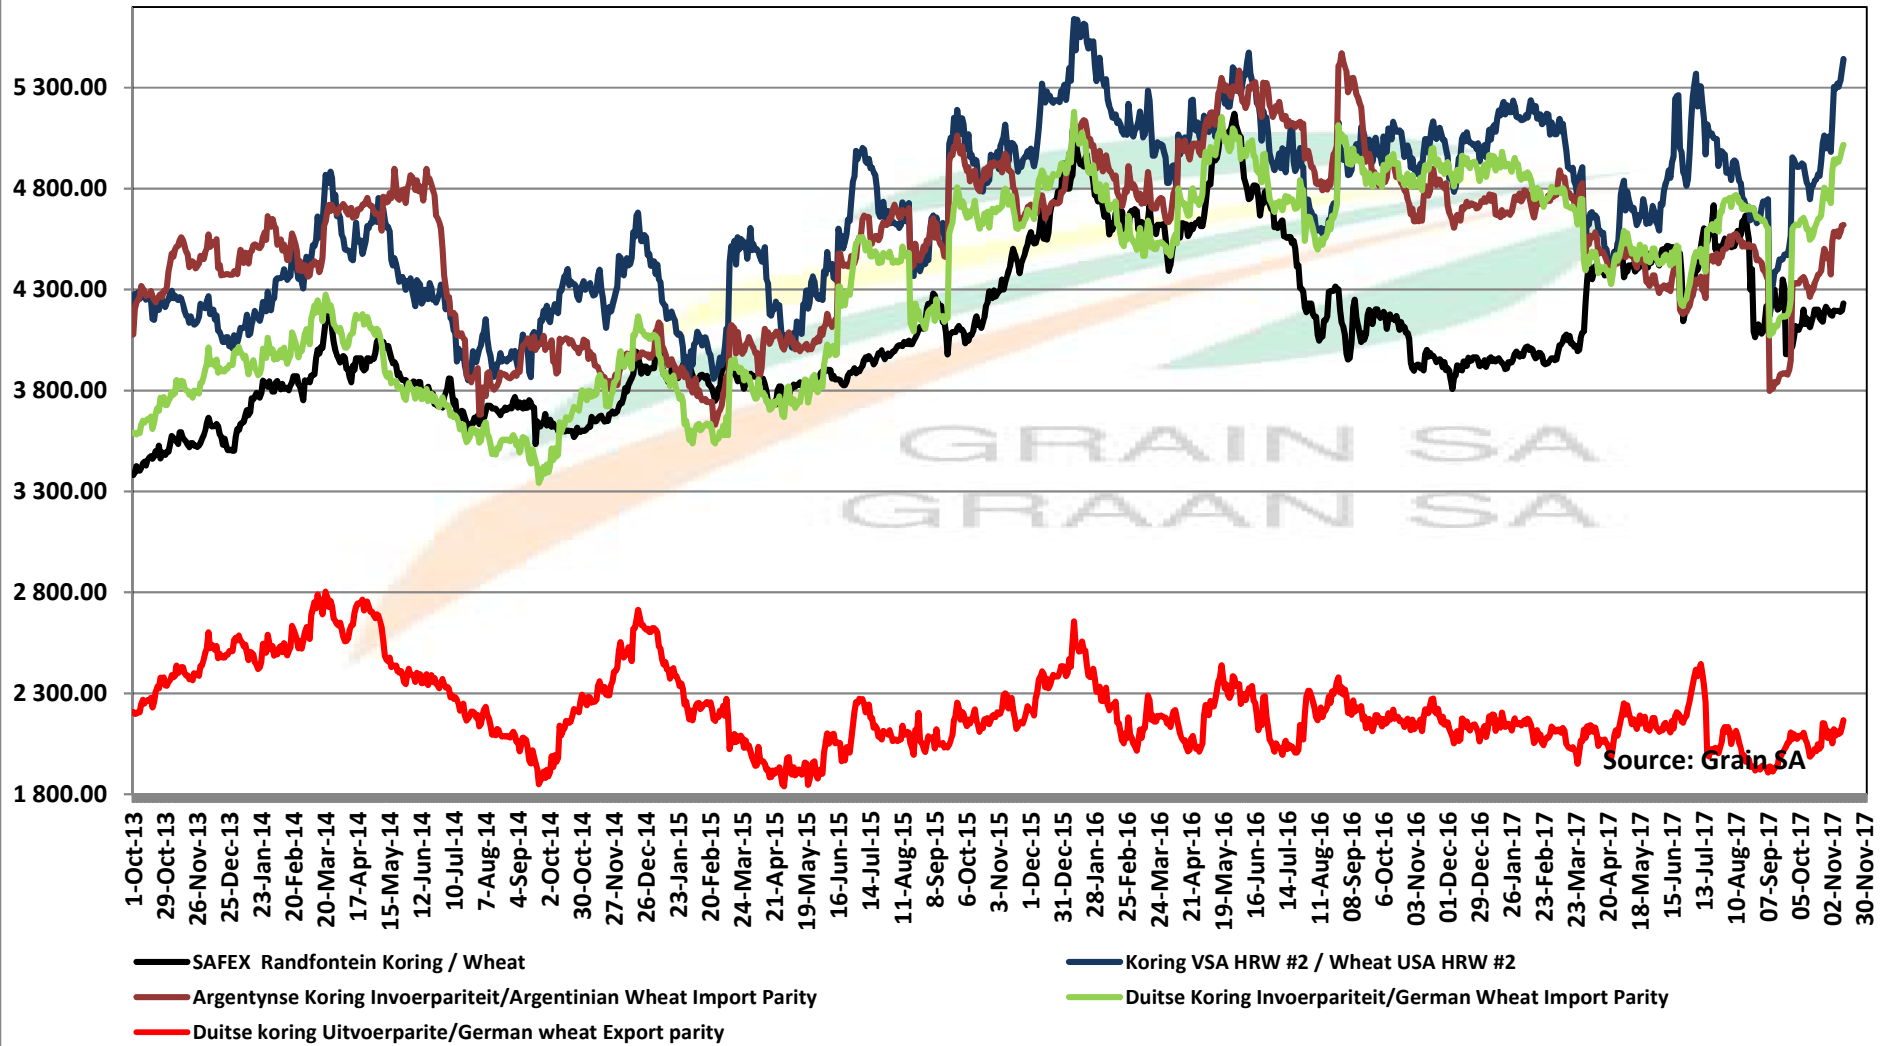

PRICES OF RSA AND ARGENTINE WHEAT DELIVERED IN RANDFONTEIN

PRYSE VAN RSA EN ARGENTYNSE KORING GELEWER IN RANDFONTEIN

Source: Grain SA

PRICES OF SOUTH AFRICAN AND USA WHEAT DELIVERED IN RANDFONTEIN

PRYSE VAN SUID AFRIKAANSE EN VSA KORING GELEWER IN RANDFONTEIN

Source: Grain SA

PRICES OF WHEAT DELIVERED IN RANDFONTEIN PRYSE VAN KORING GELEWER IN RANDFONTEIN

PRICES OF RSA AND GERMAN WHEAT DELIVERED IN RANDFONTEIN

PRYSE VAN RSA EN DUITSTE KORING GELEWER IN RANDFONTEIN