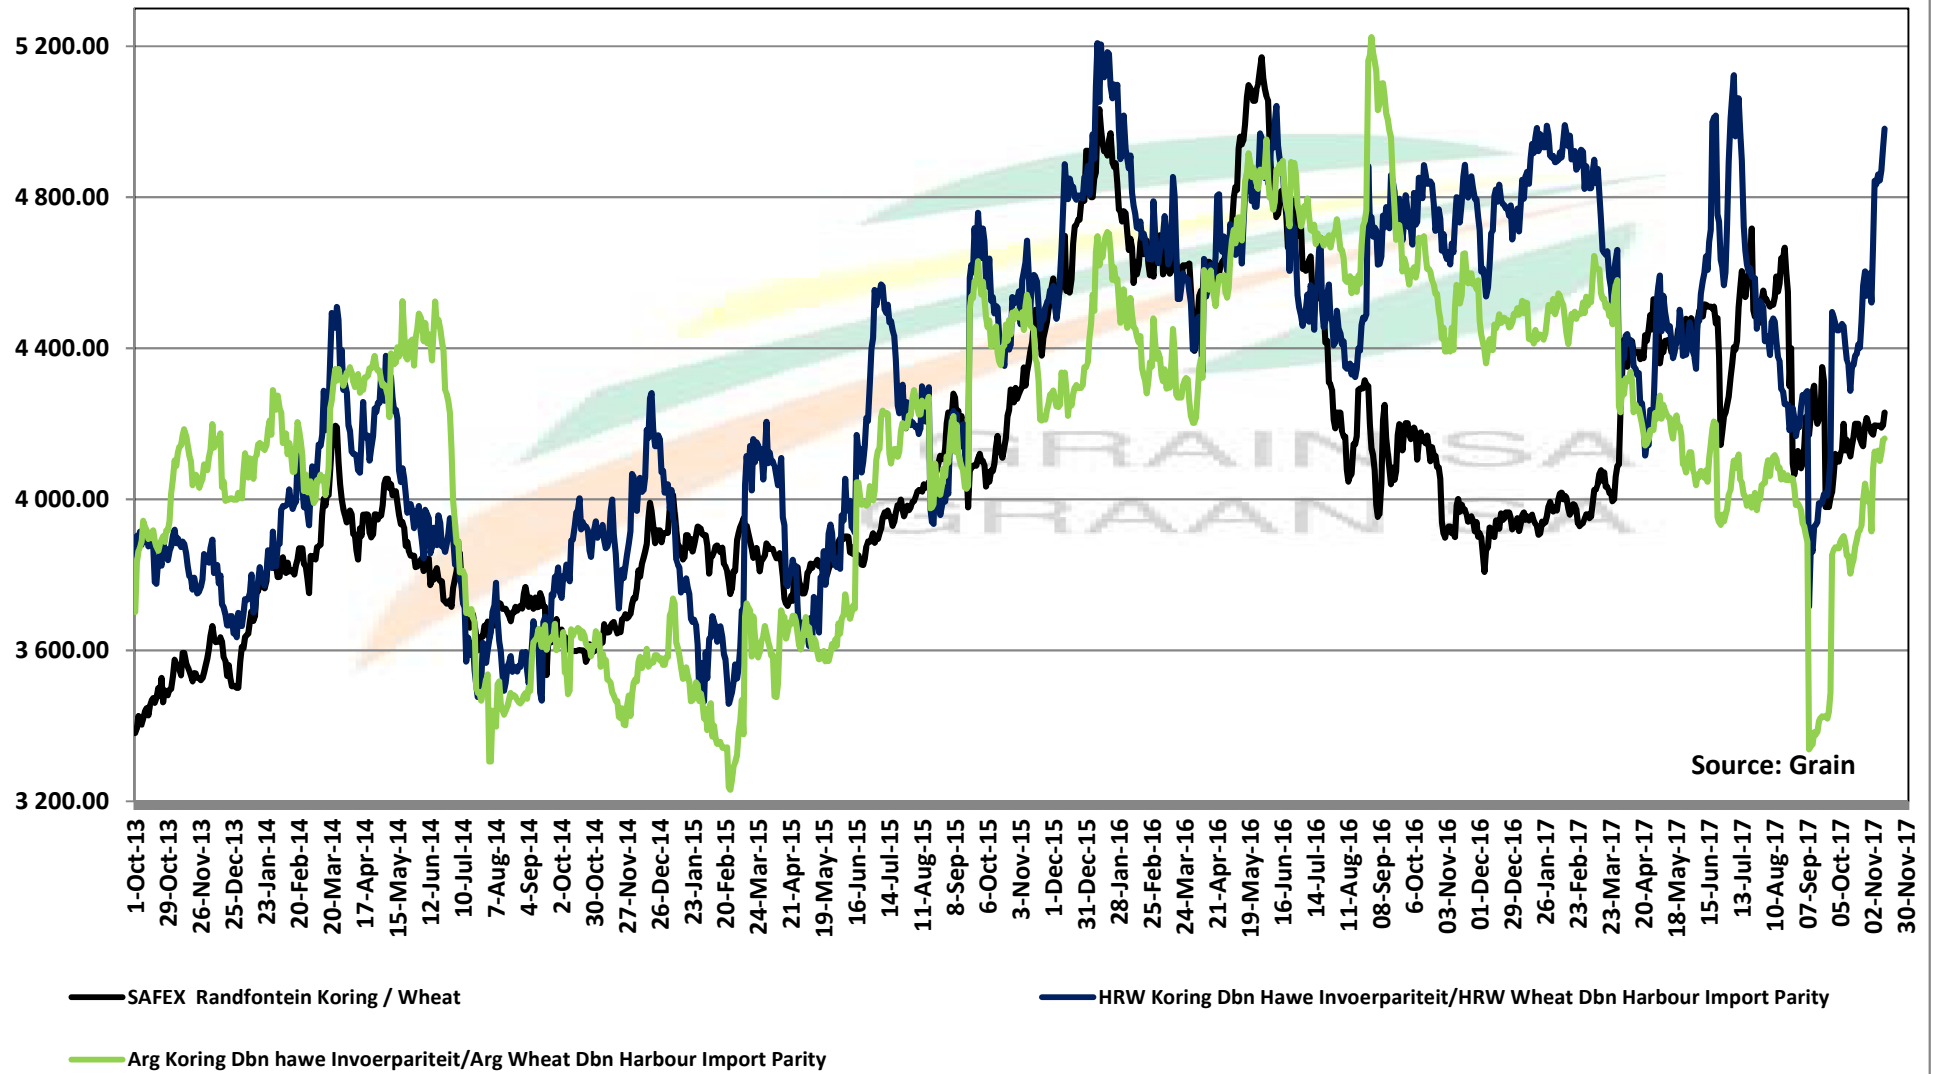

Source: Grain SA

PRICES OF WHEAT DELIVERED IN RANDFONTEIN PRYSE VAN KORING GELEWER IN RANDFONTEIN

PRICES OF RSA AND GERMAN WHEAT DELIVERED IN RANDFONTEIN

PRYSE VAN RSA EN DUITSTE KORING GELEWER IN RANDFONTEIN

PRICES OF HRW WHEAT DELIVERED IN SEP 2017 (RANDFONTEIN)
PRYSE VAN HRW KORING VIR LEWERING IN SEP 2017 (RANDFONTEIN)

Source: Grain SA

PRICES OF WHEAT DELIVERED IN DURBAN HARBOUR PRYSE VAN KORING VIR LEWERING IN DURBAN HAWE