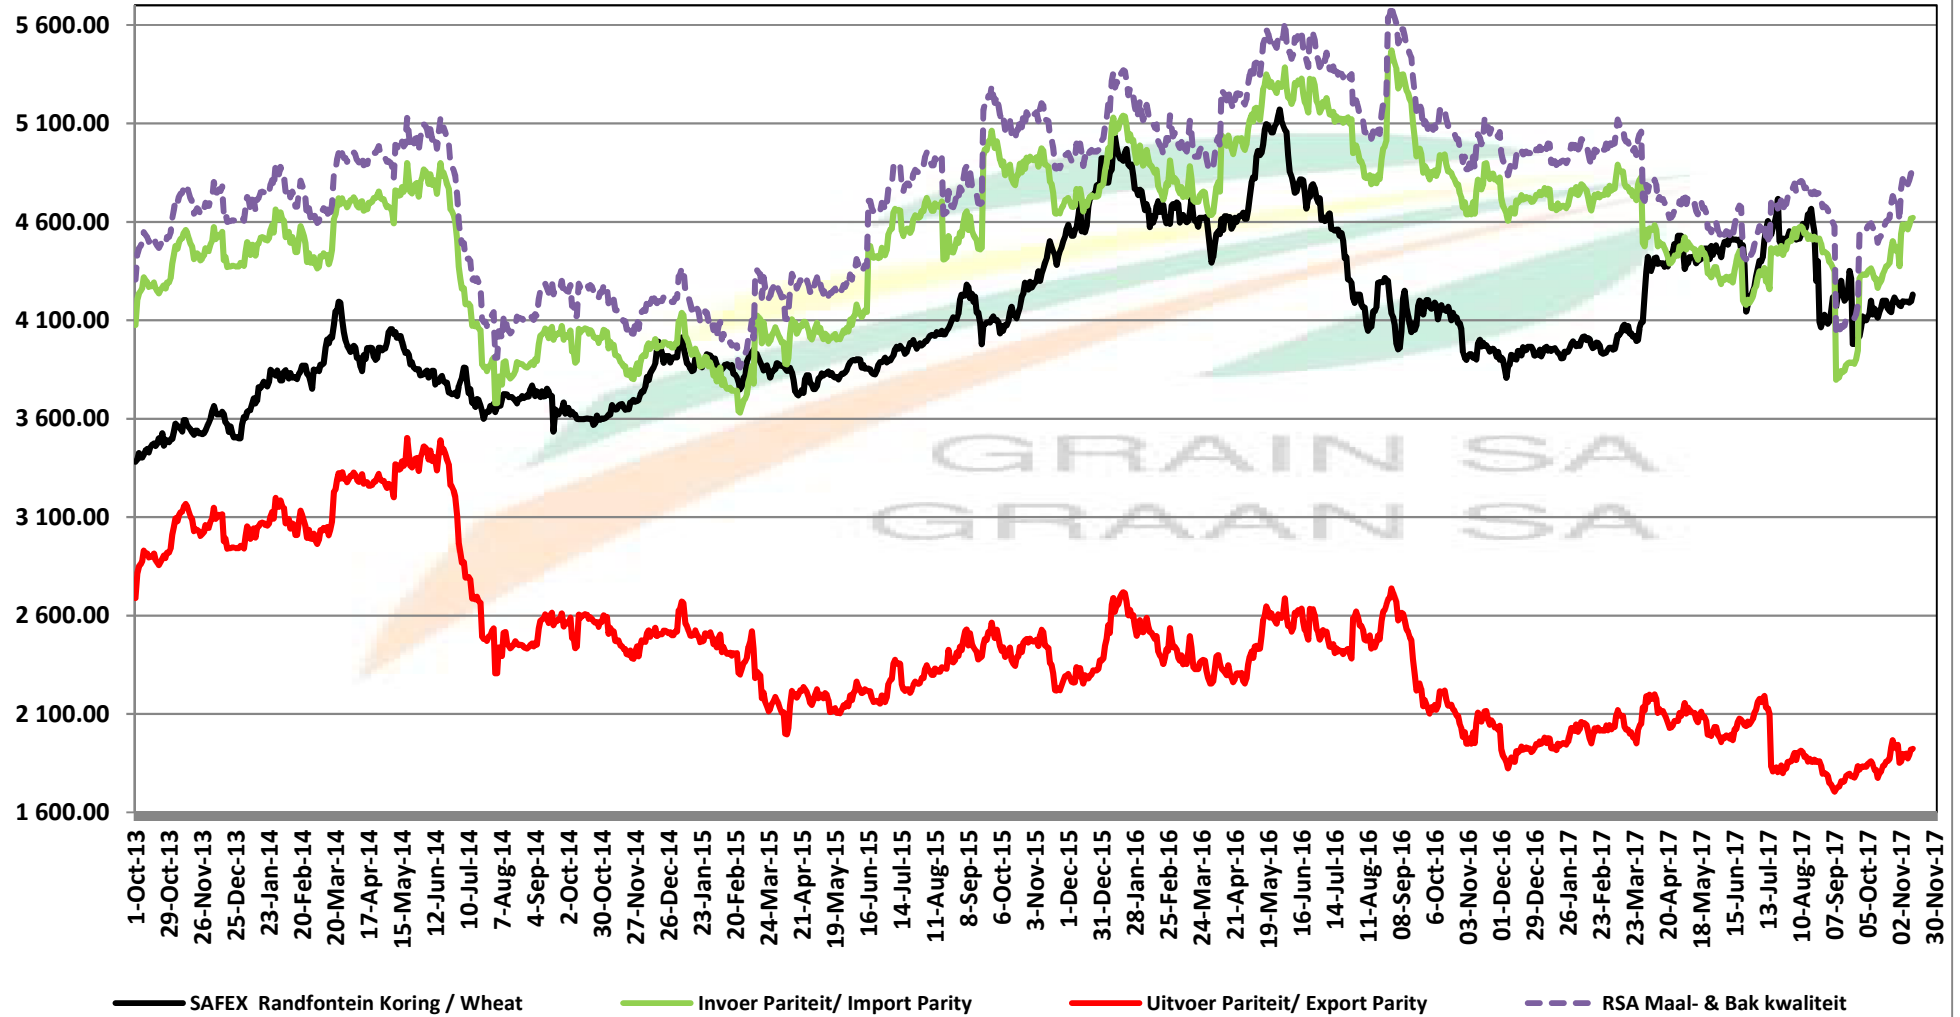

PRICES OF RSA AND ARGENTINE WHEAT DELIVERED IN RANDFONTEIN

PRYSE VAN RSA EN ARGENTYNSE KORING GELEWER IN RANDFONTEIN

Source: Grain SA

PRICES OF SOUTH AFRICAN AND USA WHEAT DELIVERED IN RANDFONTEIN

PRYSE VAN SUID AFRIKAANSE EN VSA KORING GELEWER IN RANDFONTEIN

Source: Grain SA

PRICES OF WHEAT DELIVERED IN RANDFONTEIN PRYSE VAN KORING GELEWER IN RANDFONTEIN

PRICES OF RSA AND GERMAN WHEAT DELIVERED IN RANDFONTEIN

PRYSE VAN RSA EN DUITSTE KORING GELEWER IN RANDFONTEIN