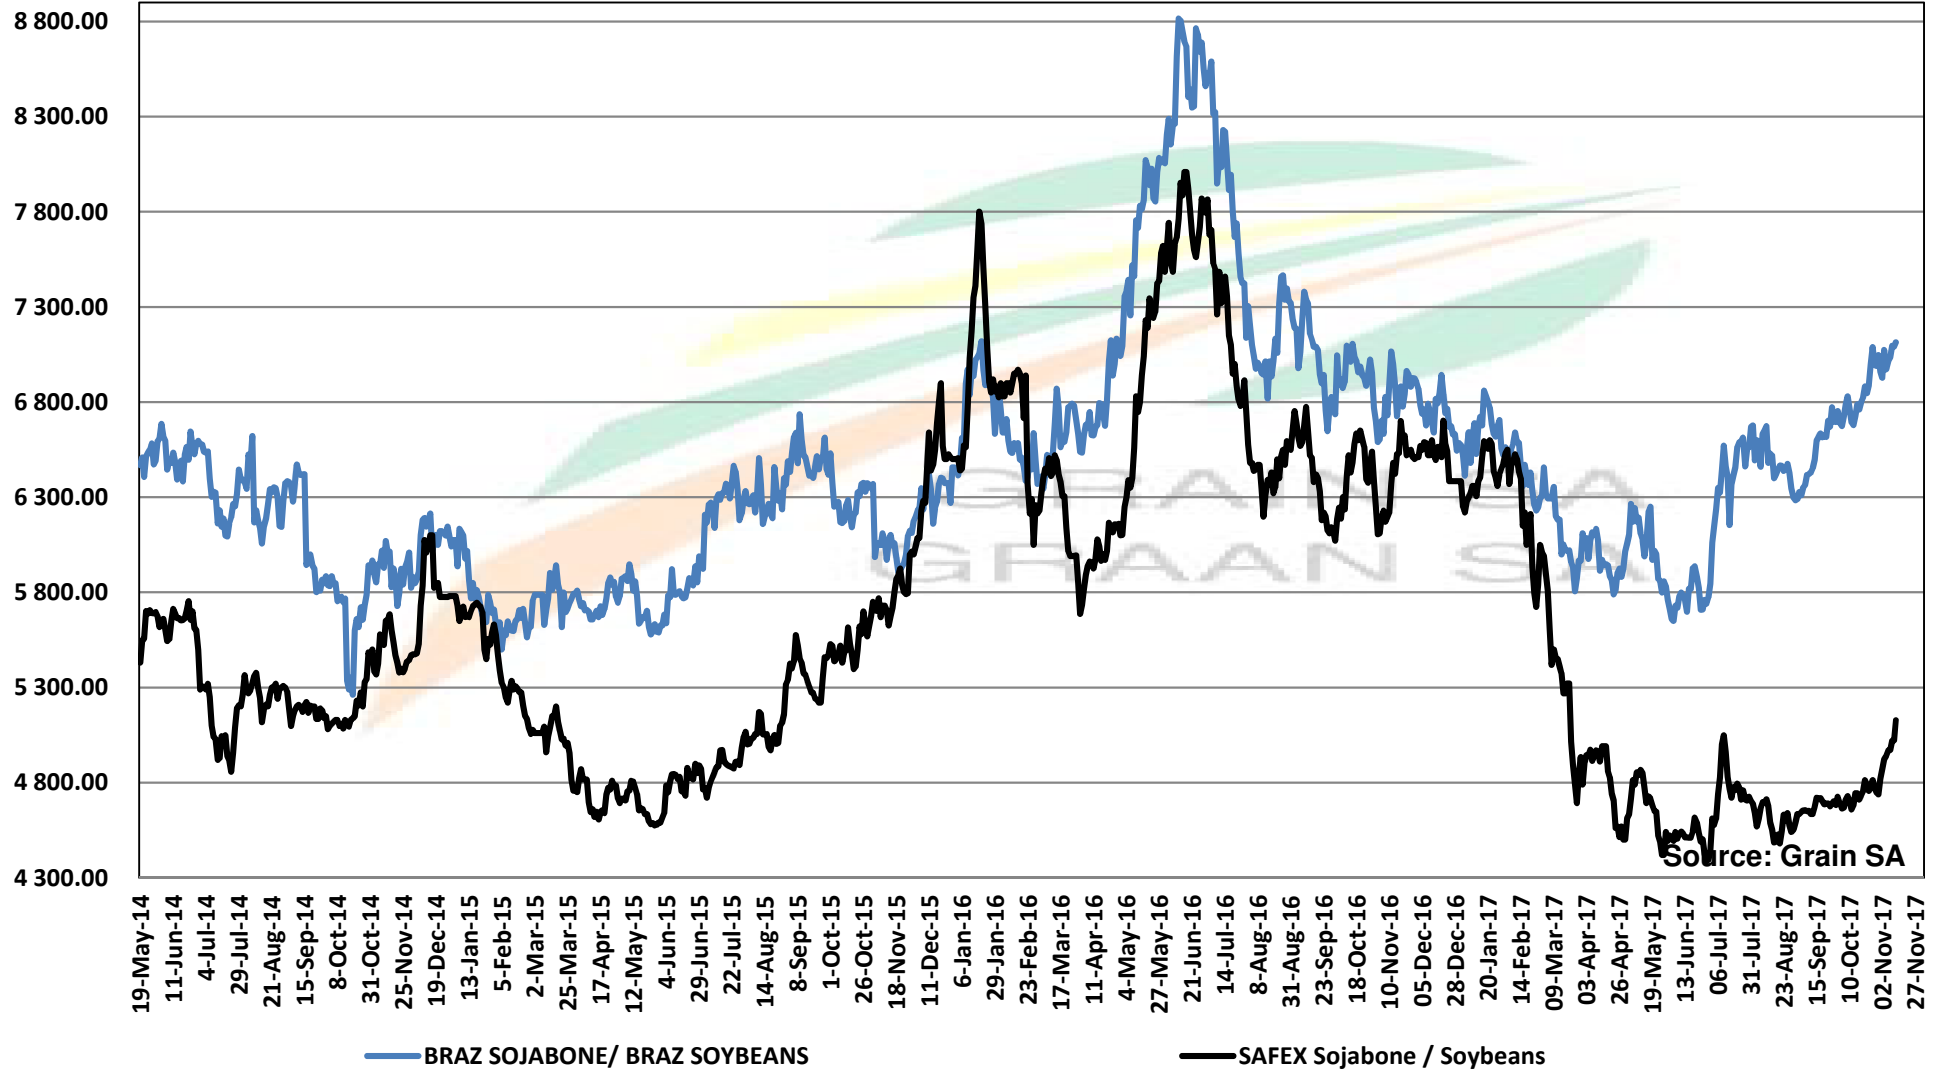

PRICES OF DERIVED SOYBEAN DELIVERED IN RANDFONTEIN PRYSE VAN AFGELEIDE SOJABONE GELEWER IN RANDFONTEIN

PRICES OF SOYBEAN CRUSHING MARGIN PRYSE VAN SOJABOON PERSMARGE

Source: Grain SA

PRICES OF BRAZILIAN SOYBEAN DELIVERED IN RANDFONTEIN PRYSE VAN BRASILIAANSE SOJABONE GELEWER IN RANDFONTEIN