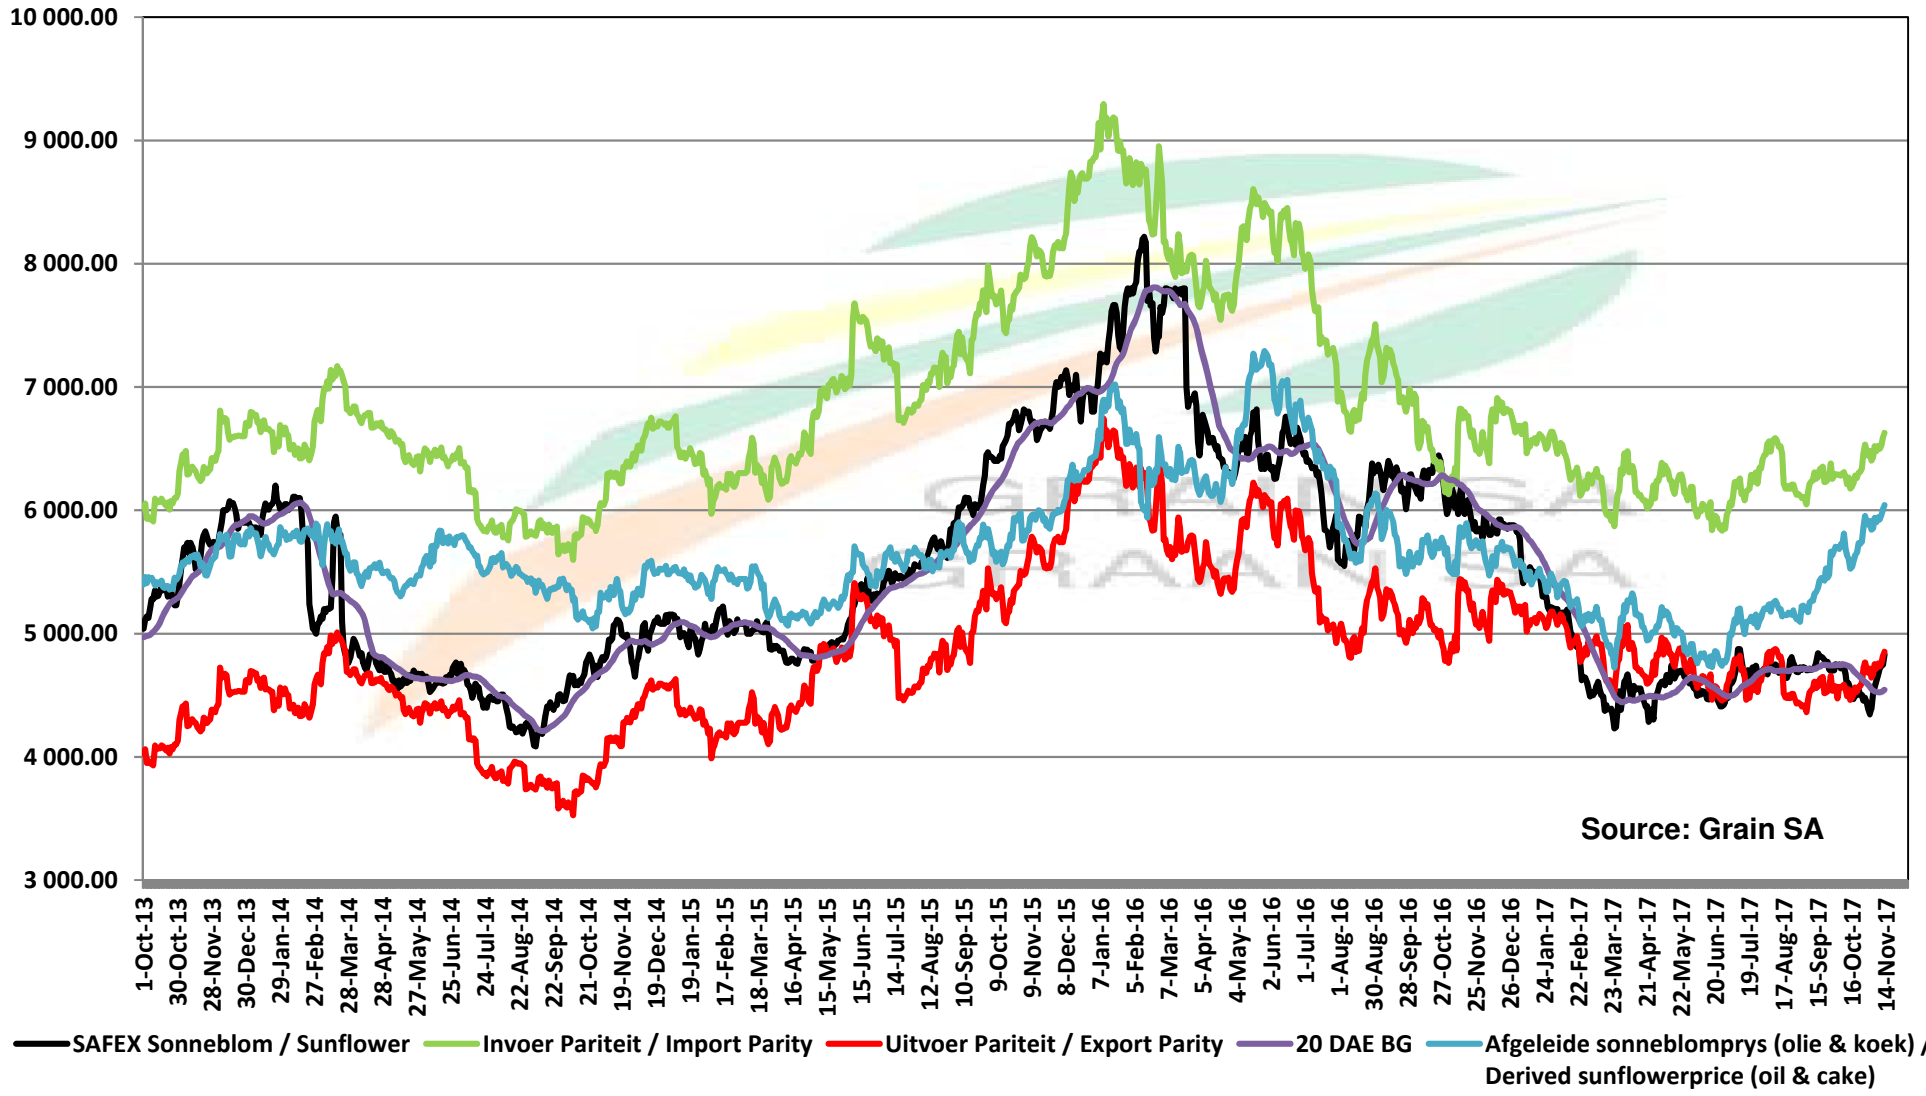

PRICES OF EU SUNFLOWER SEED DELIVERED IN RANDFONTEIN PRYSE VAN EU SONNEBLOMSAAD GELEWER IN RANDFONTEIN

Source: Grain SA

PRICES OF EU SUNFLOWER SEED DELIVERED IN RANDFONTEIN PRYSE VAN EU SONNEBLOMSAAD GELEWER IN RANDFONTEIN

Source: Grain SA

PRICES OF SOYBEAN SEED DELIVERED IN RANDFONTEIN PRYSE VAN SOJABOONSAAD GELEWER IN RANDFONTEIN

Source: Grain SA

PRICES OF ARGENTINIAN SOYBEAN SEED DELIVERED IN RANDFONTEIN PRYSE VAN ARGENTYNSE SOJABOONSAAD GELEWER IN RANDFONTEIN