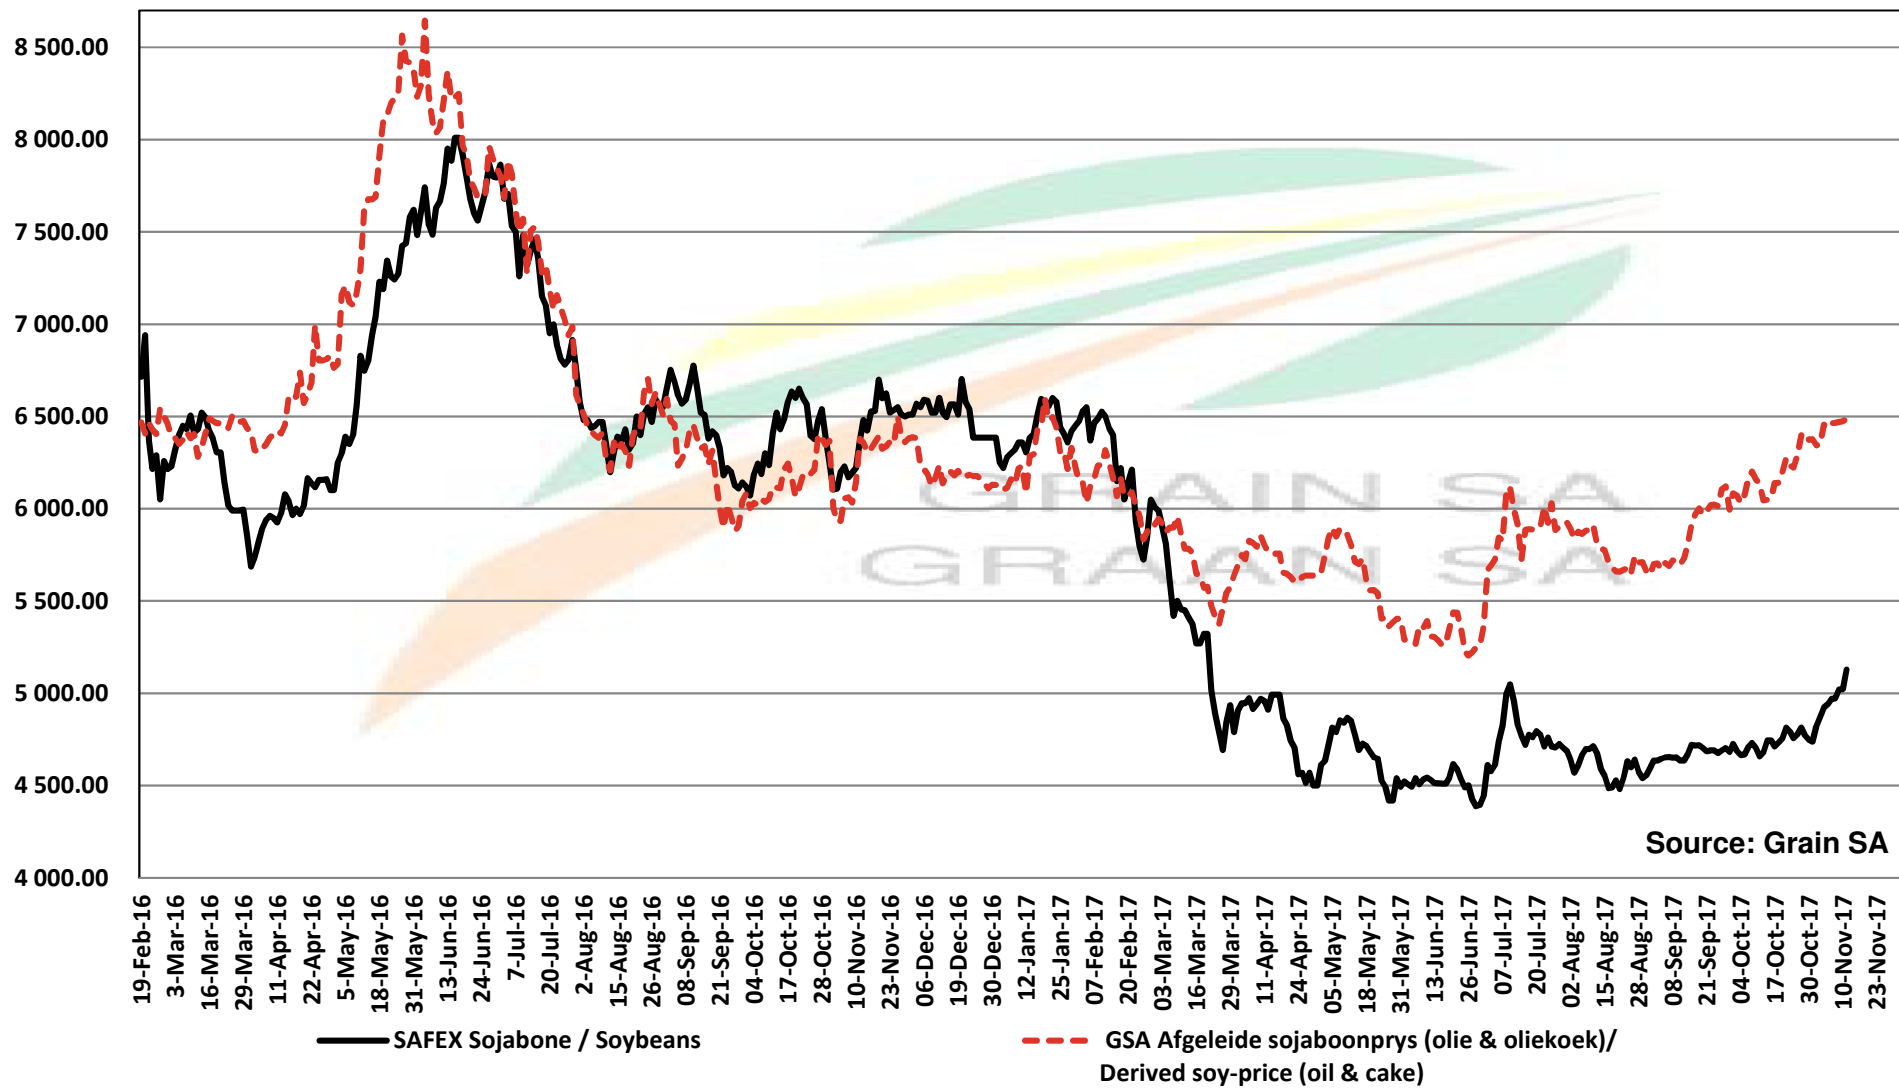

Source: Grain SA

PRICES OF SOYBEAN SEED DELIVERED IN RANDFONTEIN PRYSE VAN SOJABOONSAAD GELEWER IN RANDFONTEIN

Source: Grain SA

PRICES OF ARGENTINIAN SOYBEAN SEED DELIVERED IN RANDFONTEIN PRYSE VAN ARGENTYNSE SOJABOONSAAD GELEWER IN RANDFONTEIN

PRICES OF DERIVED SOYBEAN DELIVERED IN RANDFONTEIN PRYSE VAN AFGELEIDE SOJABONE GELEWER IN RANDFONTEIN

PRICES OF SOYBEAN CRUSHING MARGIN PRYSE VAN SOJABOON PERSMARGE

Source: Grain SA

PRICES OF BRAZILIAN SOYBEAN DELIVERED IN RANDFONTEIN PRYSE VAN BRASILIAANSE SOJABONE GELEWER IN RANDFONTEIN