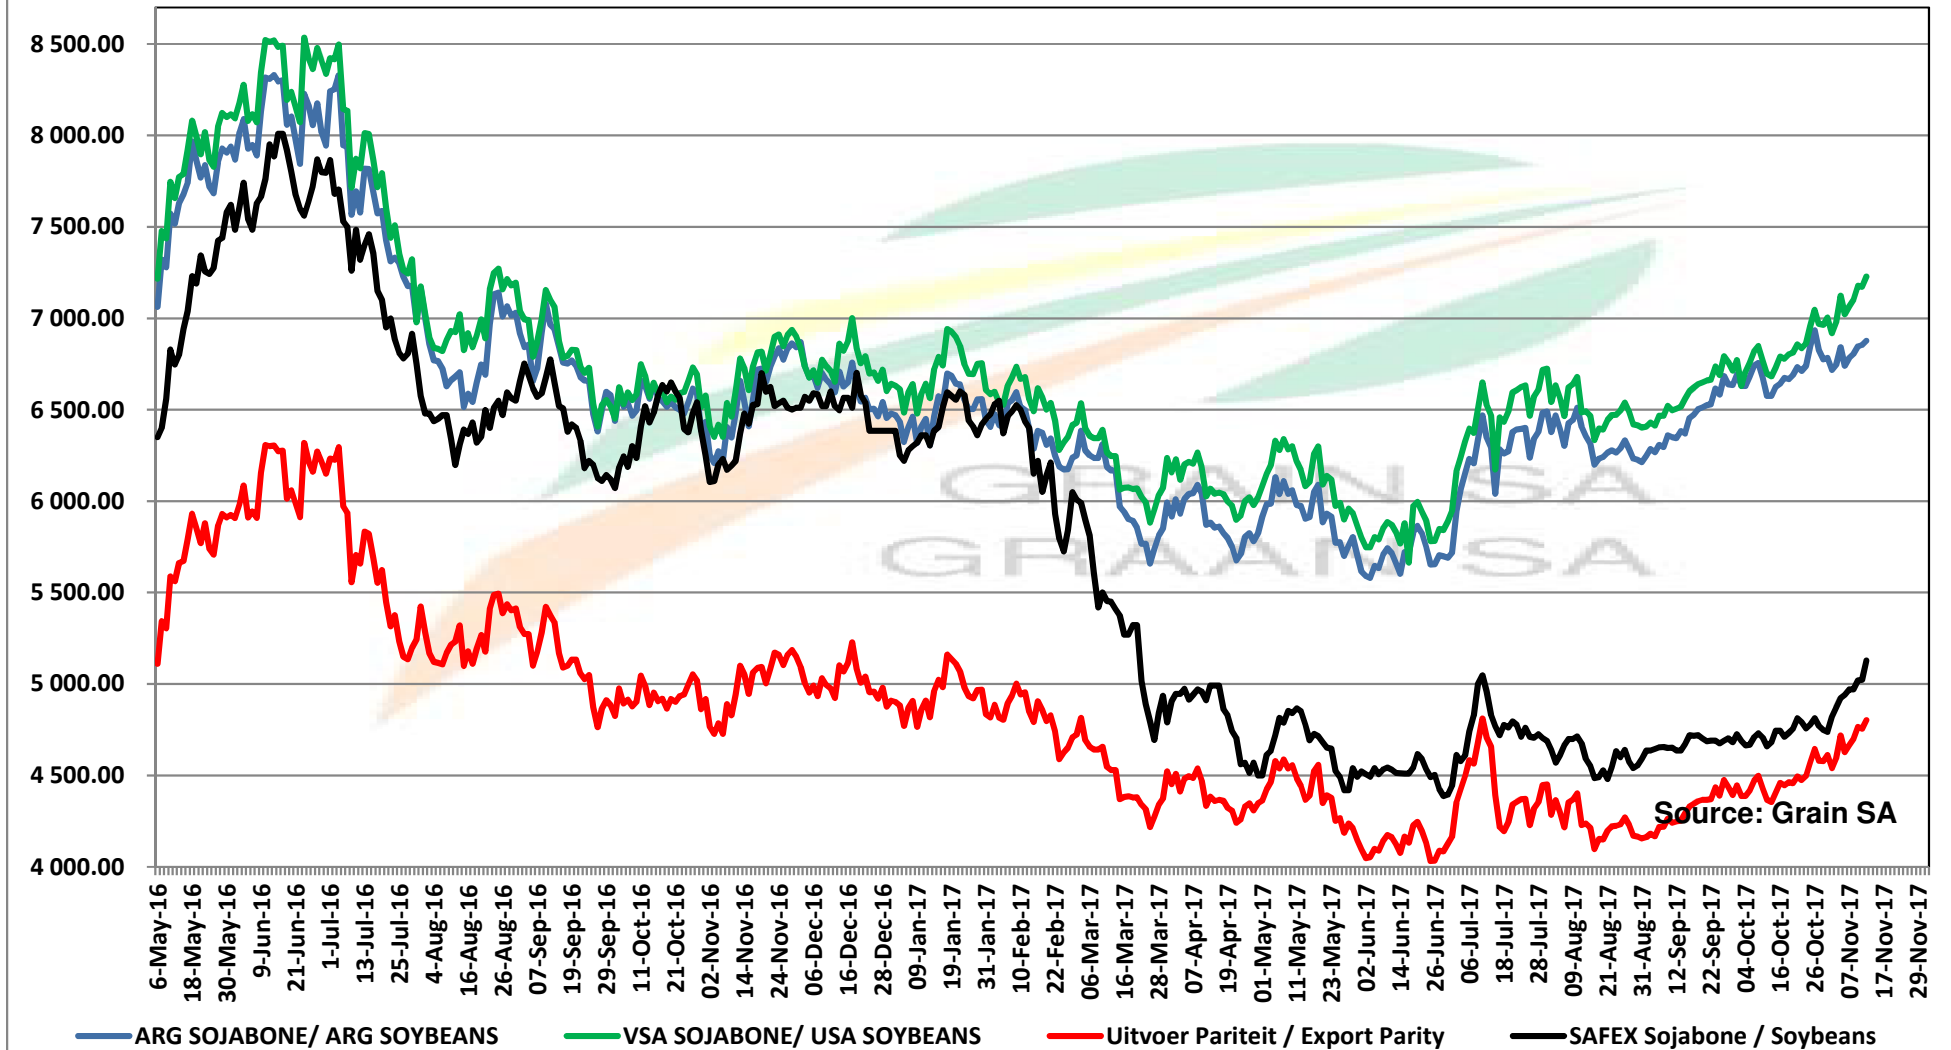

PRICES OF EU SUNFLOWER SEED DELIVERED IN RANDFONTEIN PRYSE VAN EU SONNEBLOMSAAD GELEWER IN RANDFONTEIN

Source: Grain SA

PRICES OF EU SUNFLOWER SEED DELIVERED IN RANDFONTEIN PRYSE VAN EU SONNEBLOMSAAD GELEWER IN RANDFONTEIN

Source: Grain SA

PRICES OF SOYBEAN SEED DELIVERED IN RANDFONTEIN PRYSE VAN SOJABOONSAAD GELEWER IN RANDFONTEIN

Source: Grain SA

PRICES OF ARGENTINIAN SOYBEAN SEED DELIVERED IN RANDFONTEIN PRYSE VAN ARGENTYNSE SOJABOONSAAD GELEWER IN RANDFONTEIN