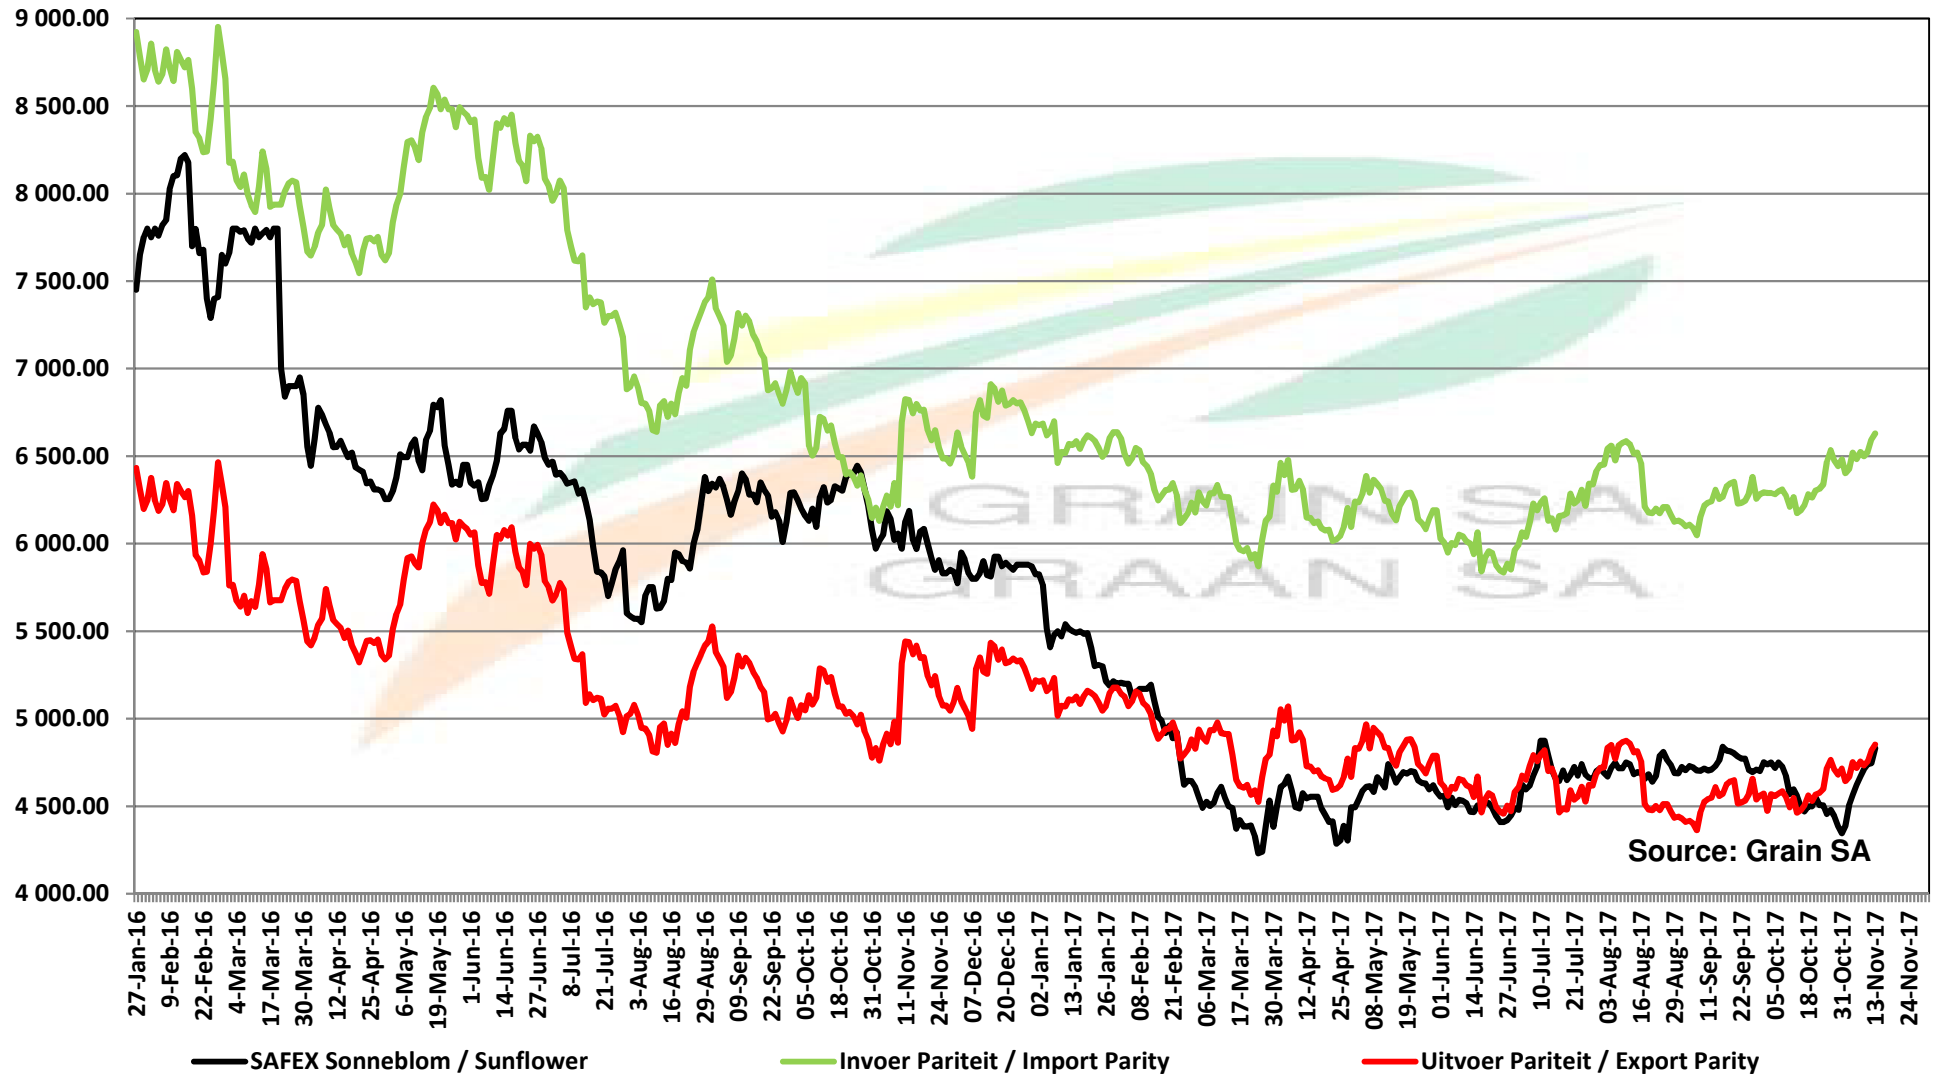

PRICES OF EU SUNFLOWER SEED DELIVERED IN RANDFONTEIN PRYSE VAN EU SONNEBLOMSAAD GELEWER IN RANDFONTEIN

Source: Grain SA

PRICES OF EU SUNFLOWER SEED DELIVERED IN RANDFONTEIN PRYSE VAN EU SONNEBLOMSAAD GELEWER IN RANDFONTEIN