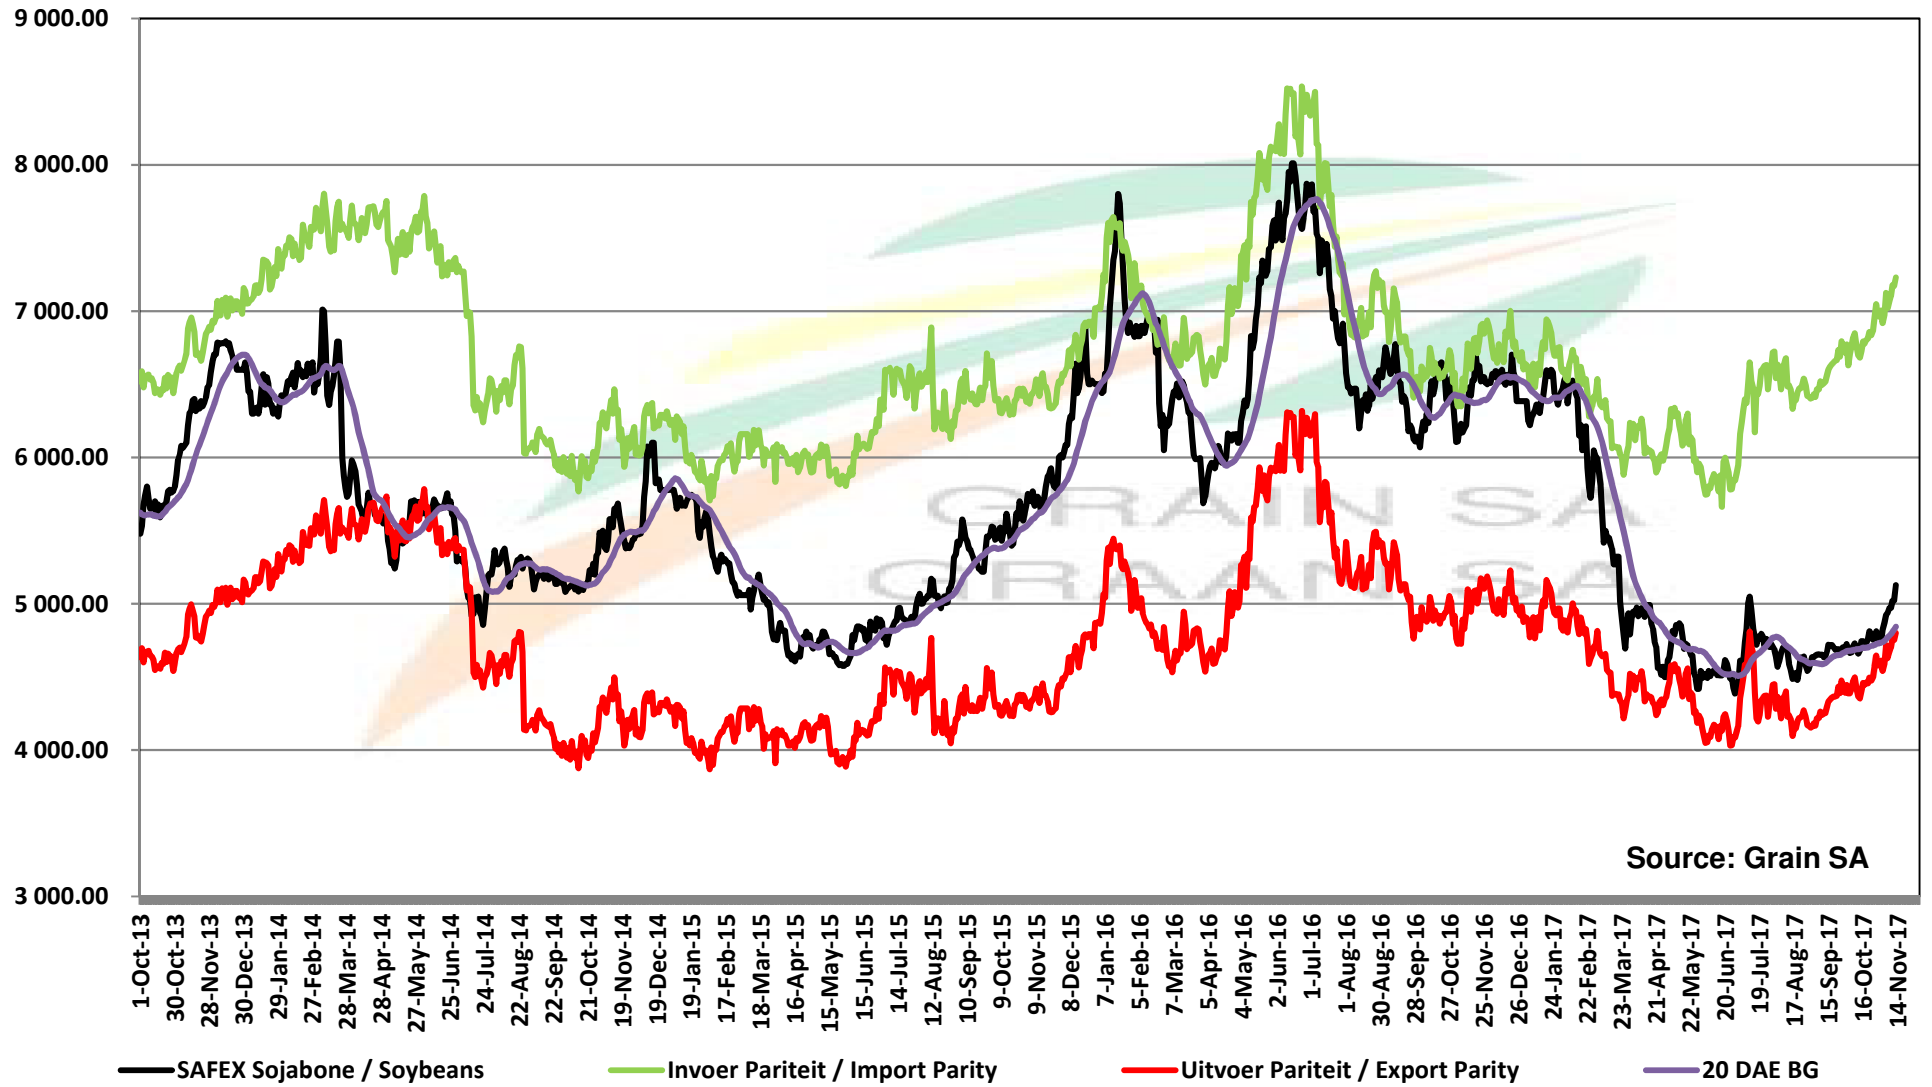

PRICES OF SOYBEAN SEED DELIVERED IN RANDFONTEIN PRYSE VAN SOJABOONSAAD GELEWER IN RANDFONTEIN

Source: Grain SA