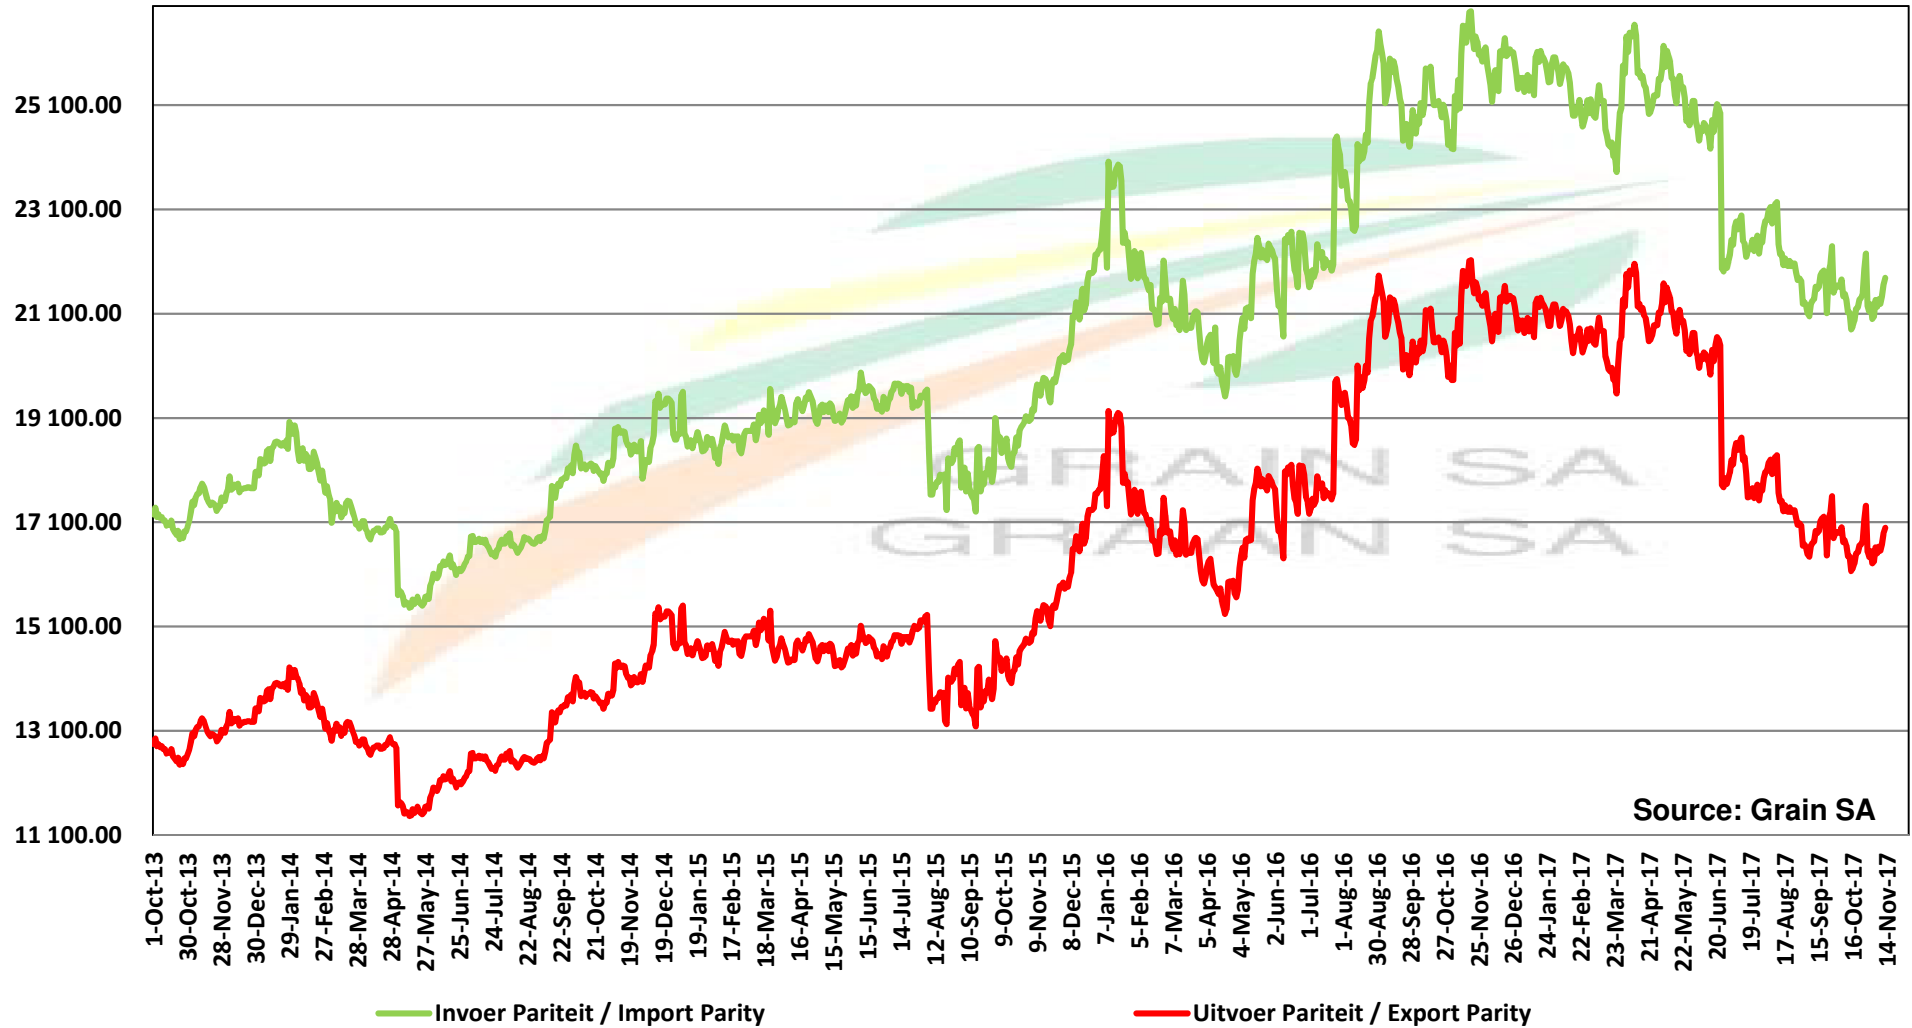

PRICES OF DERIVED SOYBEAN DELIVERED IN RANDFONTEIN PRYSE VAN AFGELEIDE SOJABONE GELEWER IN RANDFONTEIN

PRICES OF SOYBEAN CRUSHING MARGIN PRYSE VAN SOJABOON PERSMARGE

Source: Grain SA

PRICES OF BRAZILIAN SOYBEAN DELIVERED IN RANDFONTEIN PRYSE VAN BRASILIAANSE SOJABONE GELEWER IN RANDFONTEIN

Source: Grain SA

Prices of Canola in the South Cape (Swellendam) Canolapryse in die Suid-Kaap (Swellendam)

Source: Grain SA

- Import Par - S/Cape
- Export Parity - S/Cape
- GSA Derived Canola Price - S/Cape (Milldoor)
- GSA Derived Rapeseed Price - S/Cape (Milldoor)
- Canola Milldoor Price SOILL
- SOIL Final Producer Price SOIL

PRICES OF PROCESSED AND GRADED USA CHOICE GRADE GROUNDNUTS (40/50) (RANDFONTEIN)
PRYSE VAN UITGEDOP EN GESORTEERDE VSA KEURGRAAD GRONDBONE MET 'N PITGROOTTE VAN
40/50 pitgrootte (RANDFONTEIN)

**PRICES OF PROCESSED AND GRADED ARGENTINEAN CHOICE GRADE GROUNDNUTS (40/50)
(RANDFONTEIN)**

**PRYSE VAN UITGEDOP EN GESORTEERDE ARGENTYNSE KEURGRAADGRONDBONE MET 'N
PITGROOTTE VAN 40/50 (RANDFONTEIN)**