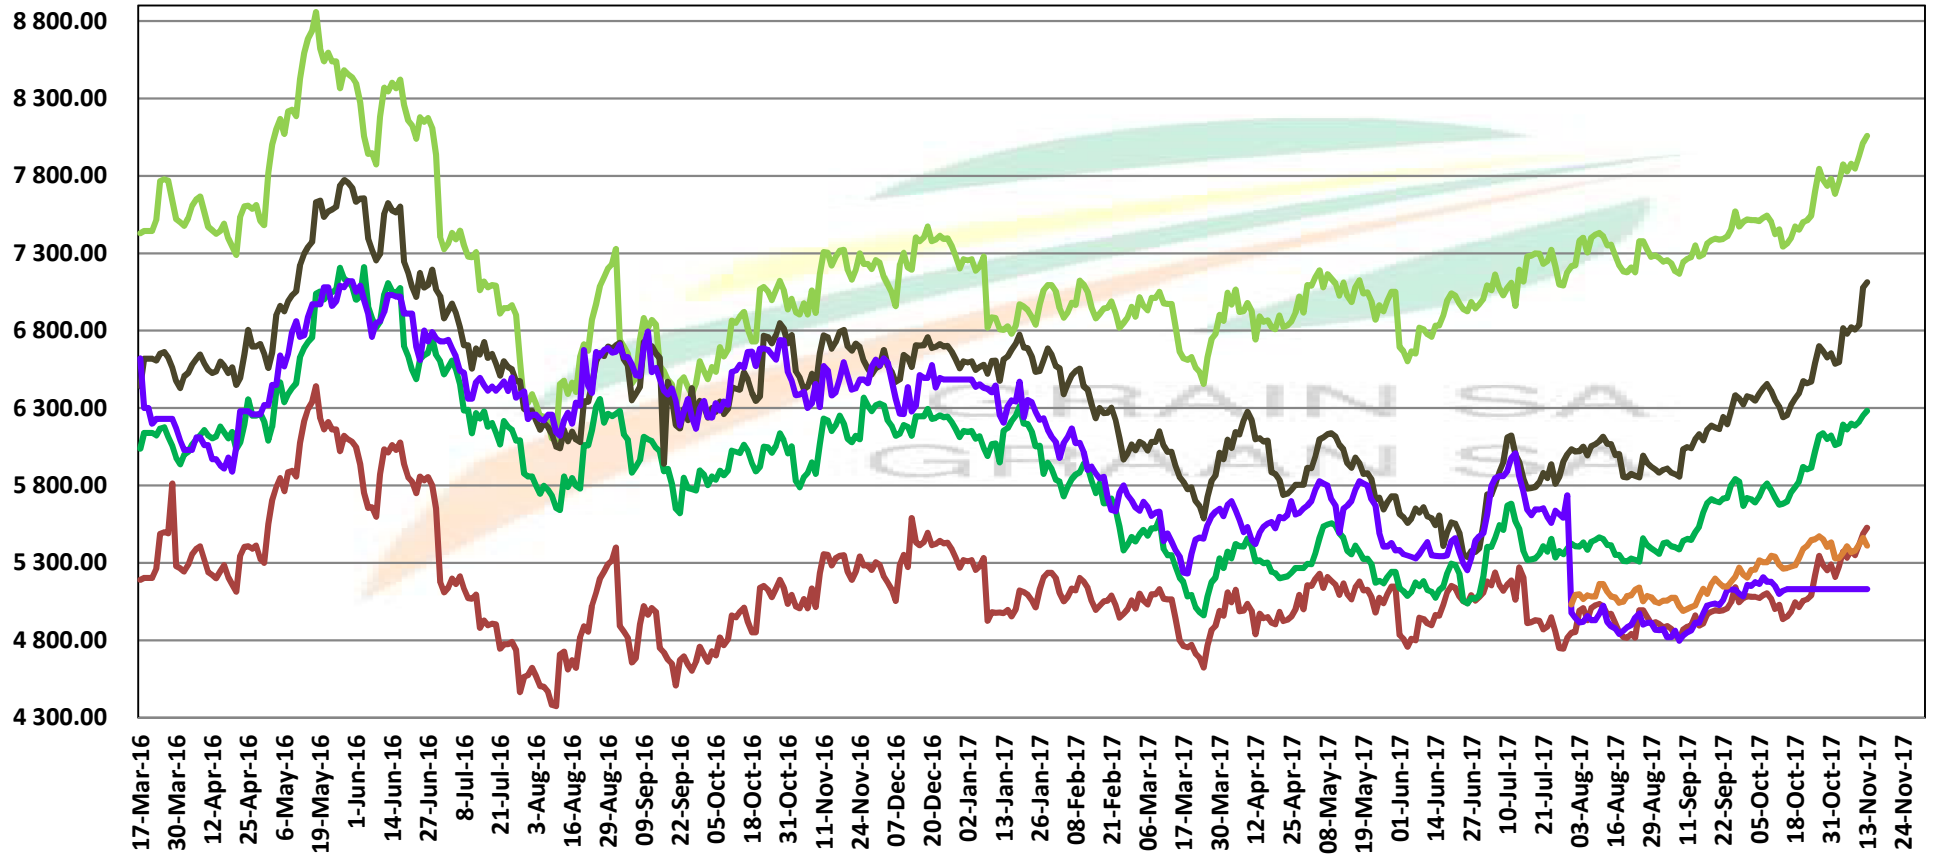

PRICES OF DERIVED SOYBEAN DELIVERED IN RANDFONTEIN PRYSE VAN AFGELEIDE SOJABONE GELEWER IN RANDFONTEIN

PRICES OF SOYBEAN CRUSHING MARGIN PRYSE VAN SOJABOON PERSMARGE

Source: Grain SA

PRICES OF BRAZILIAN SOYBEAN DELIVERED IN RANDFONTEIN PRYSE VAN BRASILIAANSE SOJABONE GELEWER IN RANDFONTEIN

Source: Grain SA

Prices of Canola in the South Cape (Swellendam) Canolapryse in die Suid-Kaap (Swellendam)

Source: Grain SA

- Import Par - S/Cape
- Export Parity - S/Cape
- GSA Derived Canola Price - S/Cape (Milldoor)
- GSA Derived Rapeseed Price - S/Cape (Milldoor)
- Canola Milldoor Price SOILL
- SOIL Final Producer Price SOIL

PRICES OF PROCESSED AND GRADED USA CHOICE GRADE GROUNDNUTS (40/50) (RANDFONTEIN)
PRYSE VAN UITGEDOP EN GESORTEERDE VSA KEURGRAAD GRONDBONE MET 'N PITGROOTTE VAN
40/50 pitgrootte (RANDFONTEIN)

**PRICES OF PROCESSED AND GRADED ARGENTINEAN CHOICE GRADE GROUNDNUTS (40/50)
(RANDFONTEIN)**