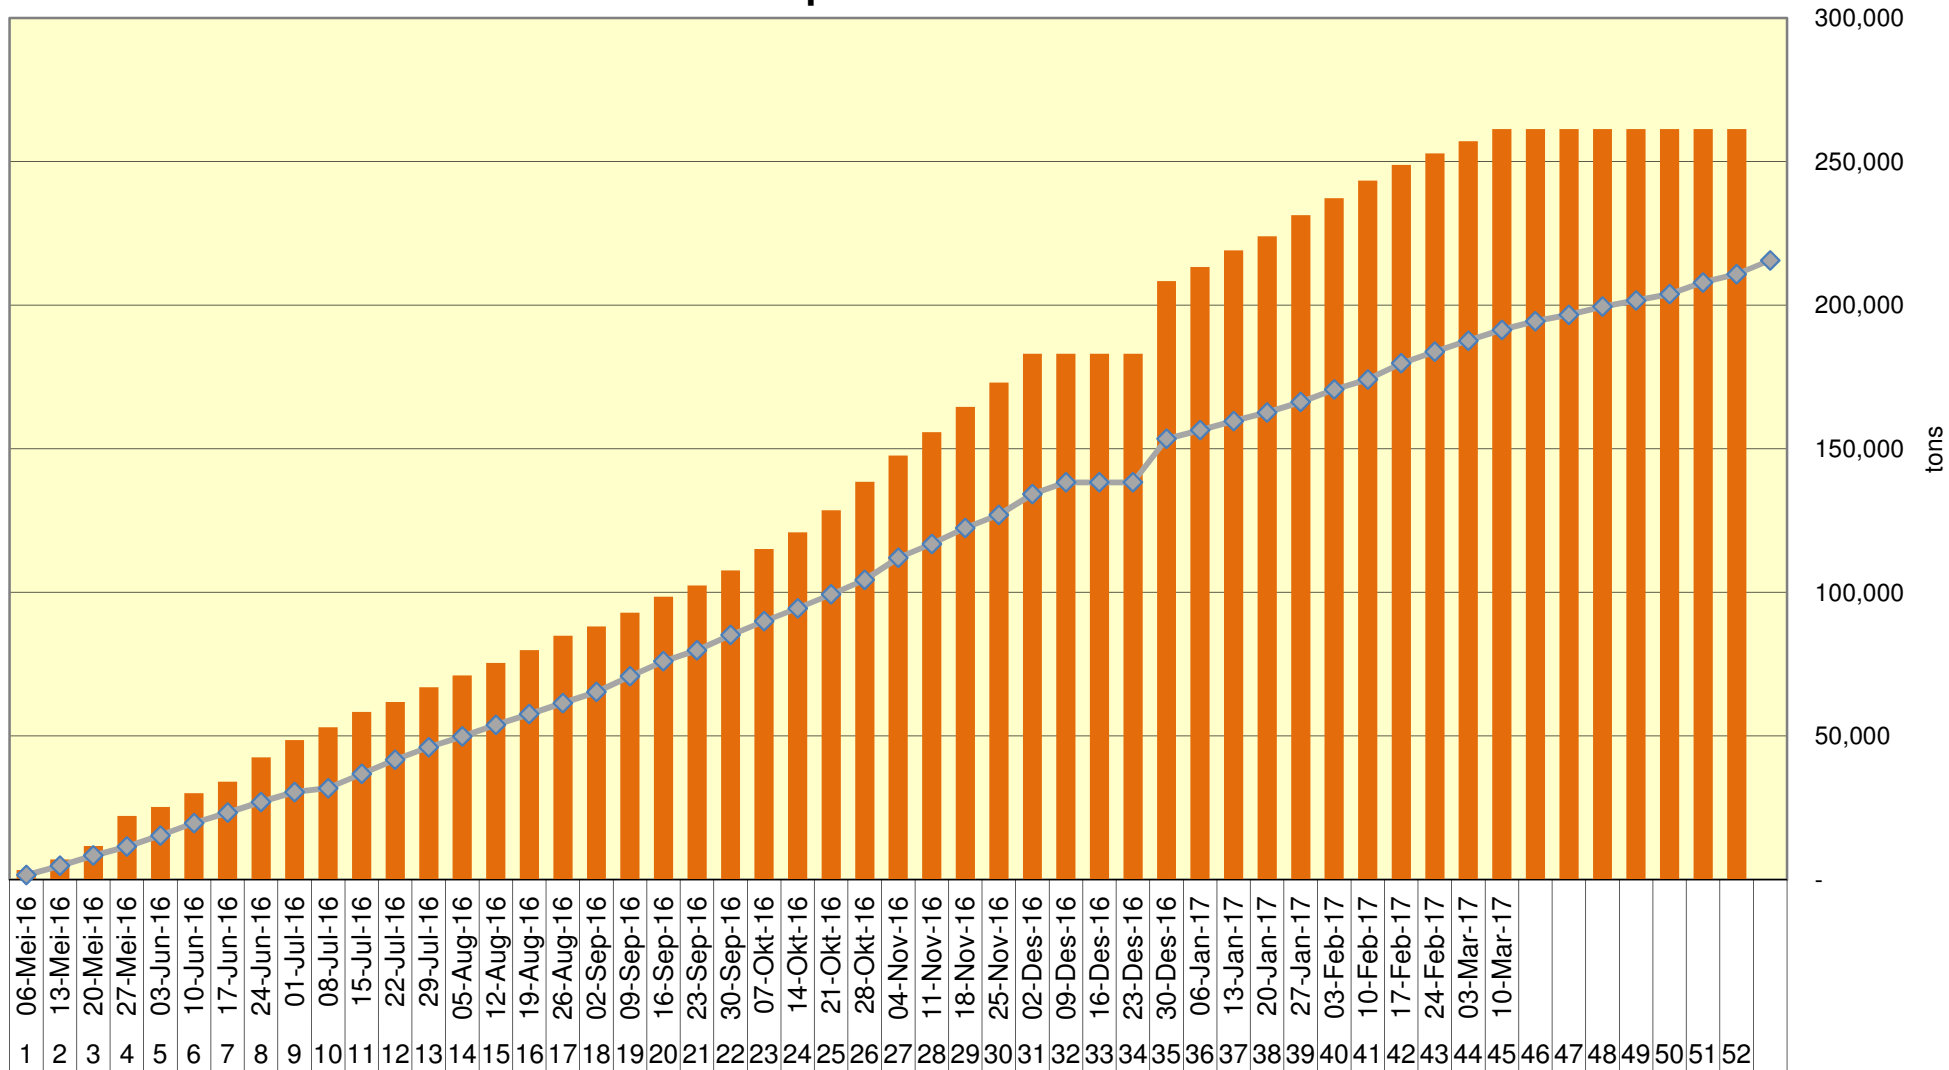

Cumulative Exports of Yellow Maize for 2016/17

■ SAGIS: WEEKLIJSE INVOERE EN UITVOERE 2016/17 BemarKingseizoen

◆ SAGIS: WEEKLIJSE INVOERE EN UITVOERE 2015/16 BemarKingseizoen