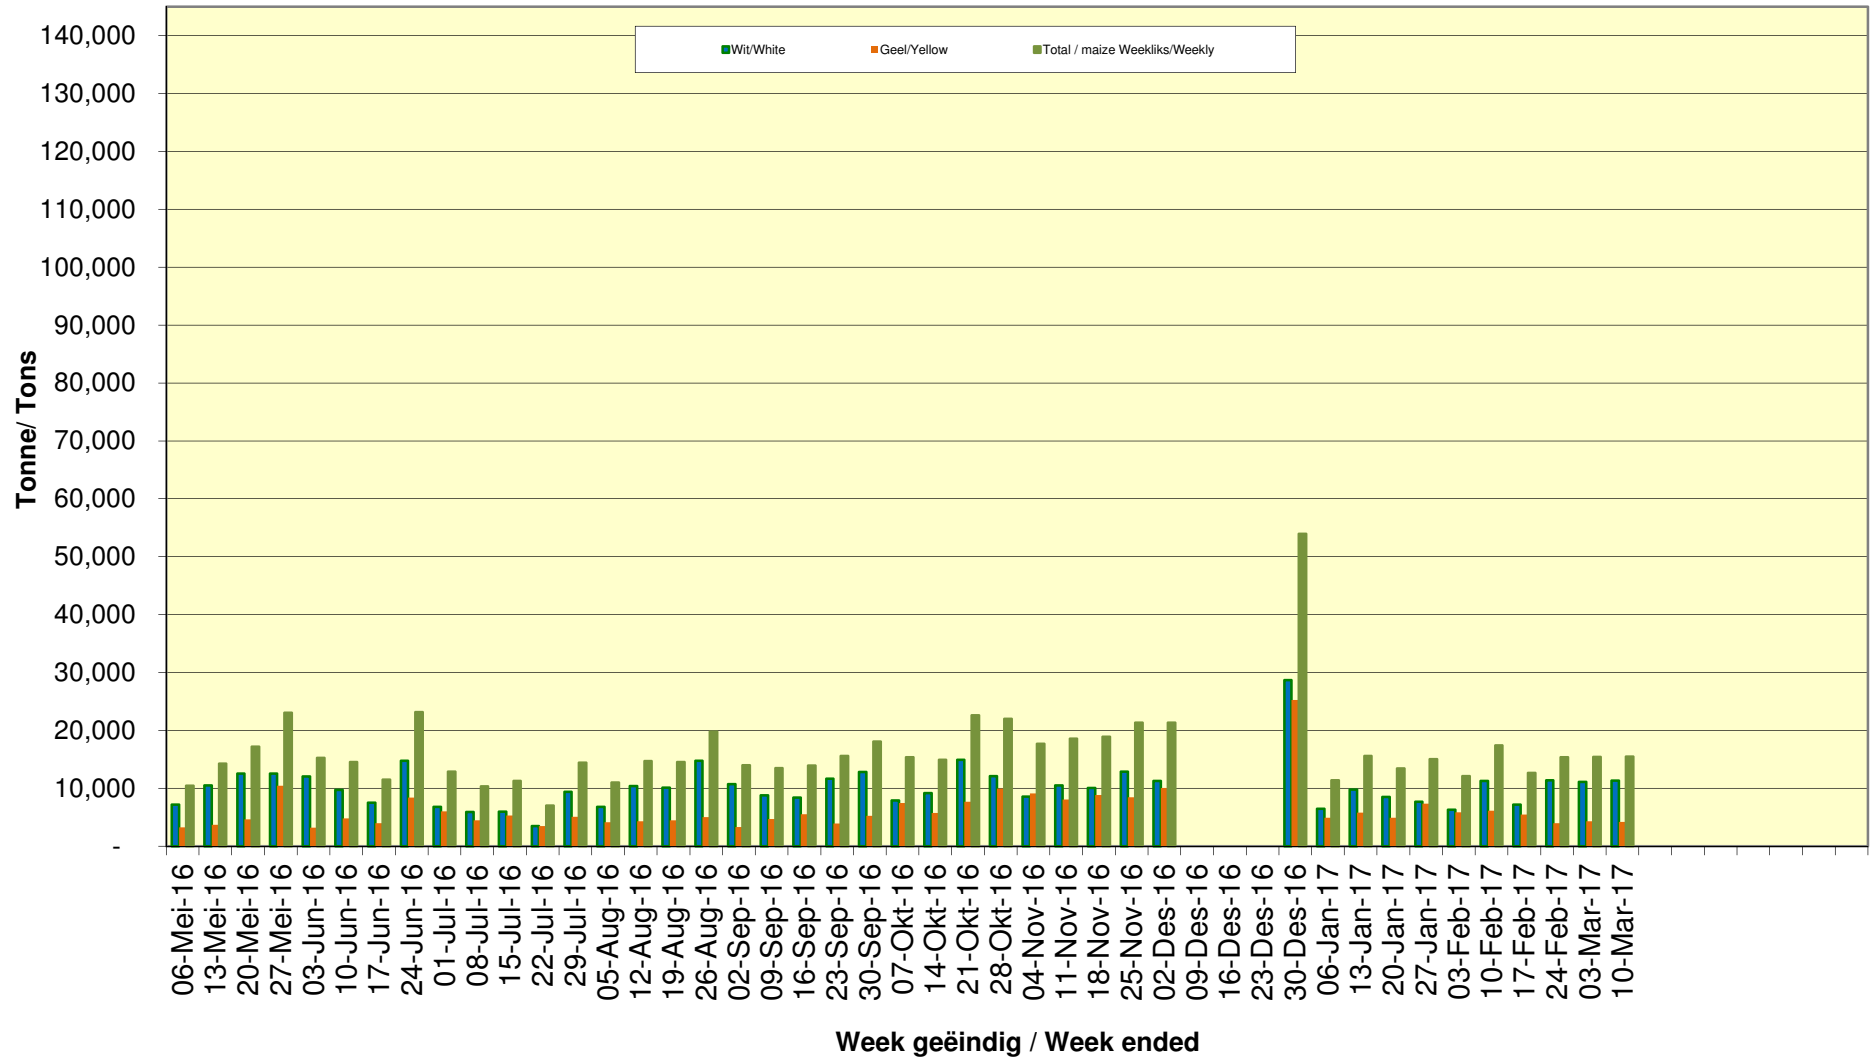

RSA Weeklikse mielie-uitvoere RSA Weekly maize exports