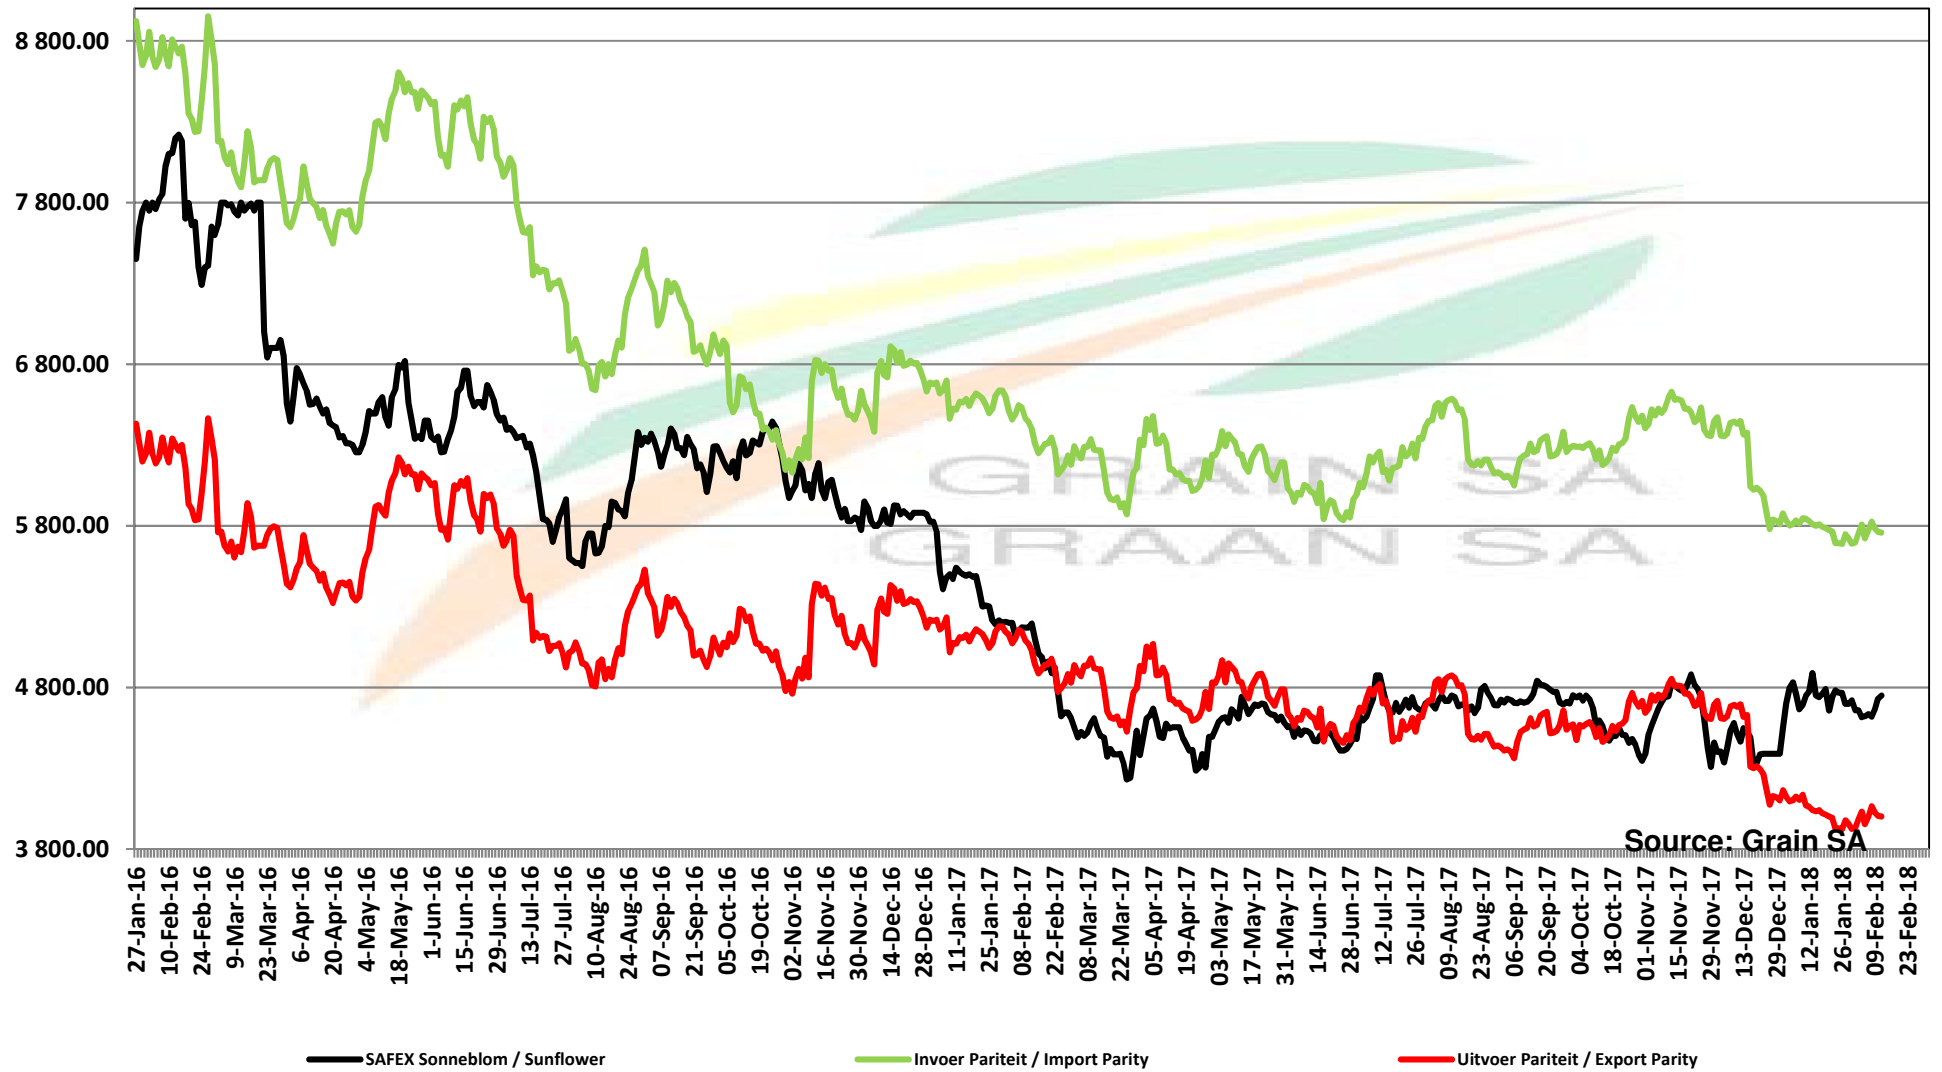

PRICES OF EU SUNFLOWER SEED DELIVERED IN RANDFONTEIN PRYSE VAN EU SONNEBLOMSAAD GELEWER IN RANDFONTEIN

PRICES OF EU SUNFLOWER SEED DELIVERED IN RANDFONTEIN PRYSE VAN EU SONNEBLOMSAAD GELEWER IN RANDFONTEIN