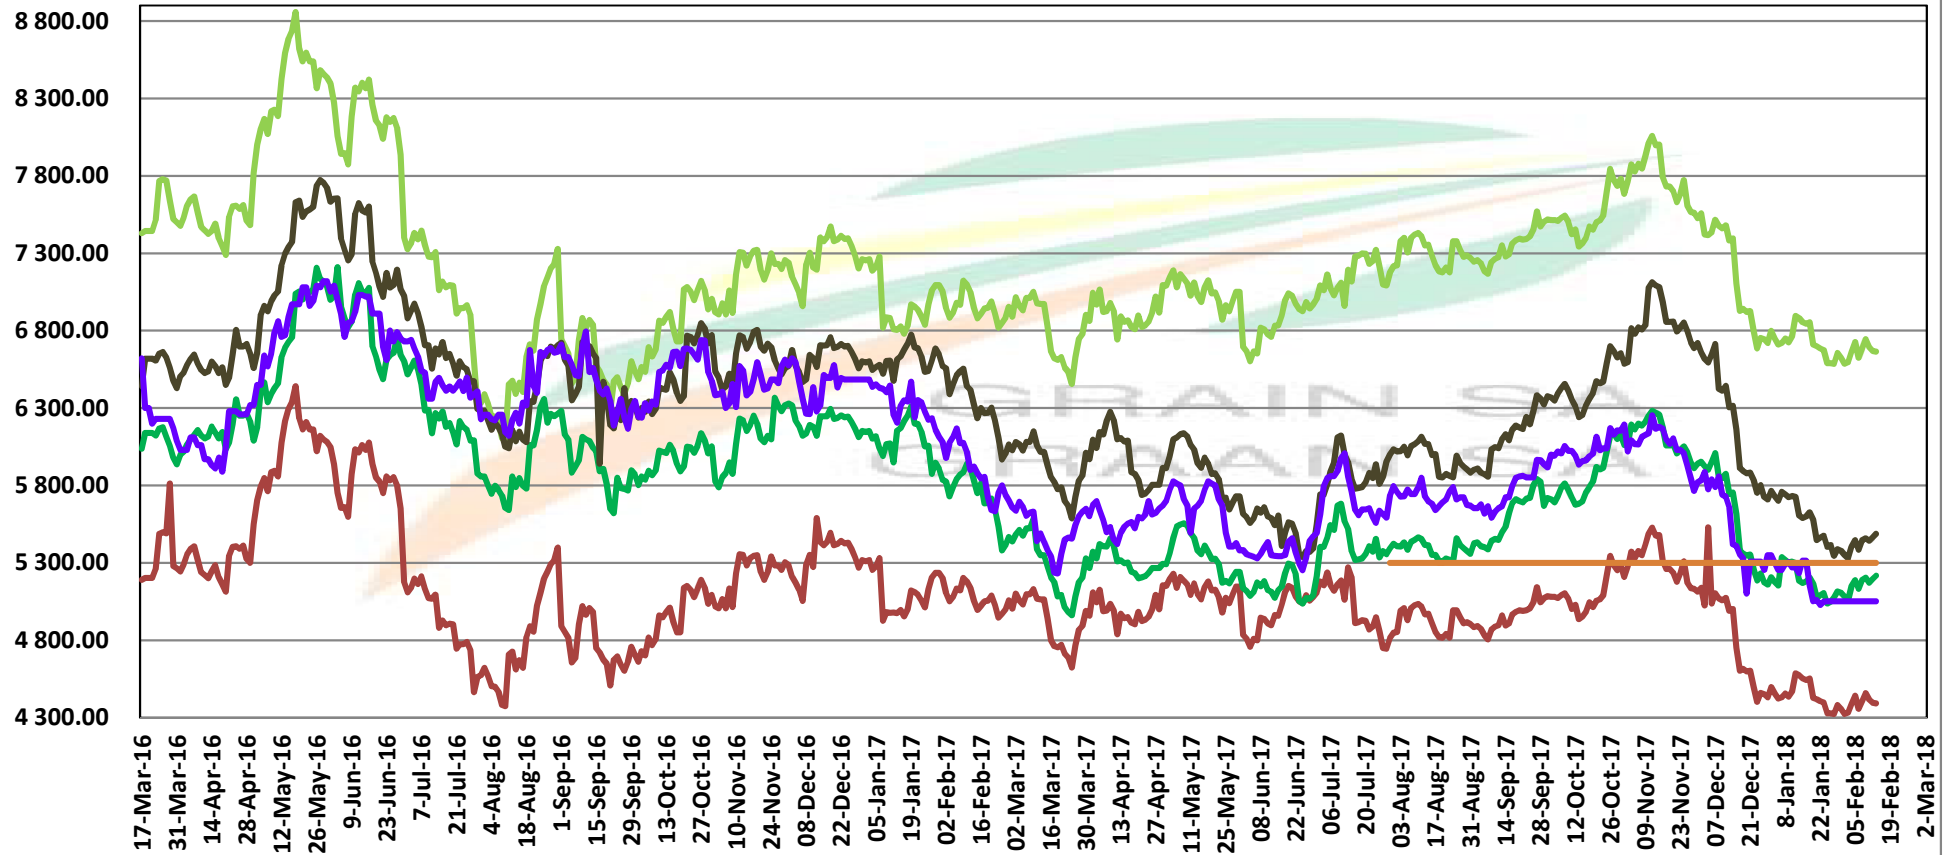

Source: Grain SA

PRICES OF SOYBEAN SEED DELIVERED IN RANDFONTEIN PRYSE VAN SOJABOONSAAD GELEWER IN RANDFONTEIN

Source: Grain SA

PRICES OF ARGENTINIAN SOYBEAN SEED DELIVERED IN RANDFONTEIN

PRYSE VAN ARGENTYNSE SOJABOONSAAD GELEWER IN RANDFONTEIN

Source: Grain SA

PRICES OF DERIVED SOYBEAN DELIVERED IN RANDFONTEIN PRYSE VAN AFGELEIDE SOJABONE GELEWER IN RANDFONTEIN

PRICES OF SOYBEAN SEED DELIVERED IN RANDFONTEIN May 2018
PRYSE VAN SOJABOONSAAD GELEWER IN RANDFONTEIN Mei 2018

PRICES OF SOYBEAN CRUSHING MARGIN PRYSE VAN SOJABOON PERSMARGE

PRICES OF BRAZILIAN SOYBEAN DELIVERED IN RANDFONTEIN PRYSE VAN BRASILIAANSE SOJABONE GELEWER IN RANDFONTEIN

Prices of Canola in the South Cape (Swellendam) Canolapryse in die Suid-Kaap (Swellendam)