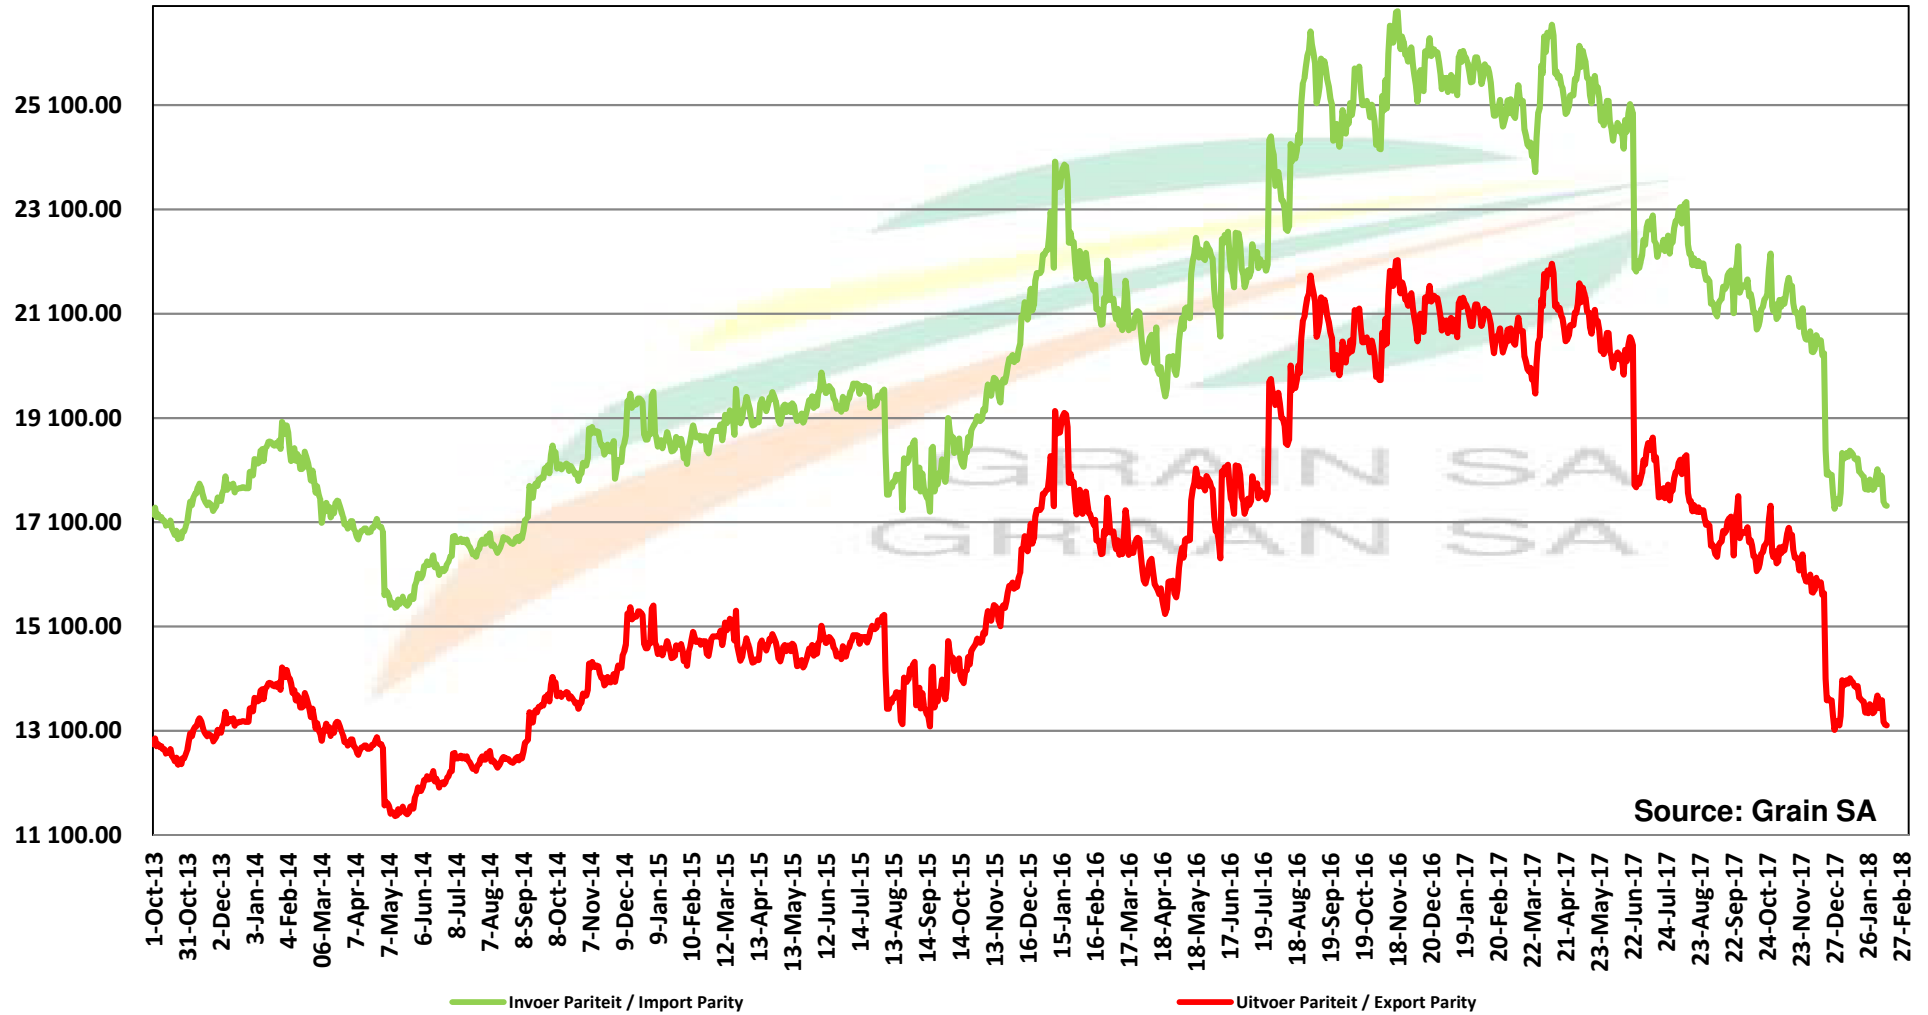

PRICES OF PROCESSED AND GRADED USA CHOICE GRADE GROUNDNUTS (40/50) (RANDFONTEIN)
PRYSE VAN UITGEDOP EN GESORTEERDE VSA KEURGRAAD GRONDBONE MET 'N PITGROOTTE VAN
40/50 pitgrootte (RANDFONTEIN)