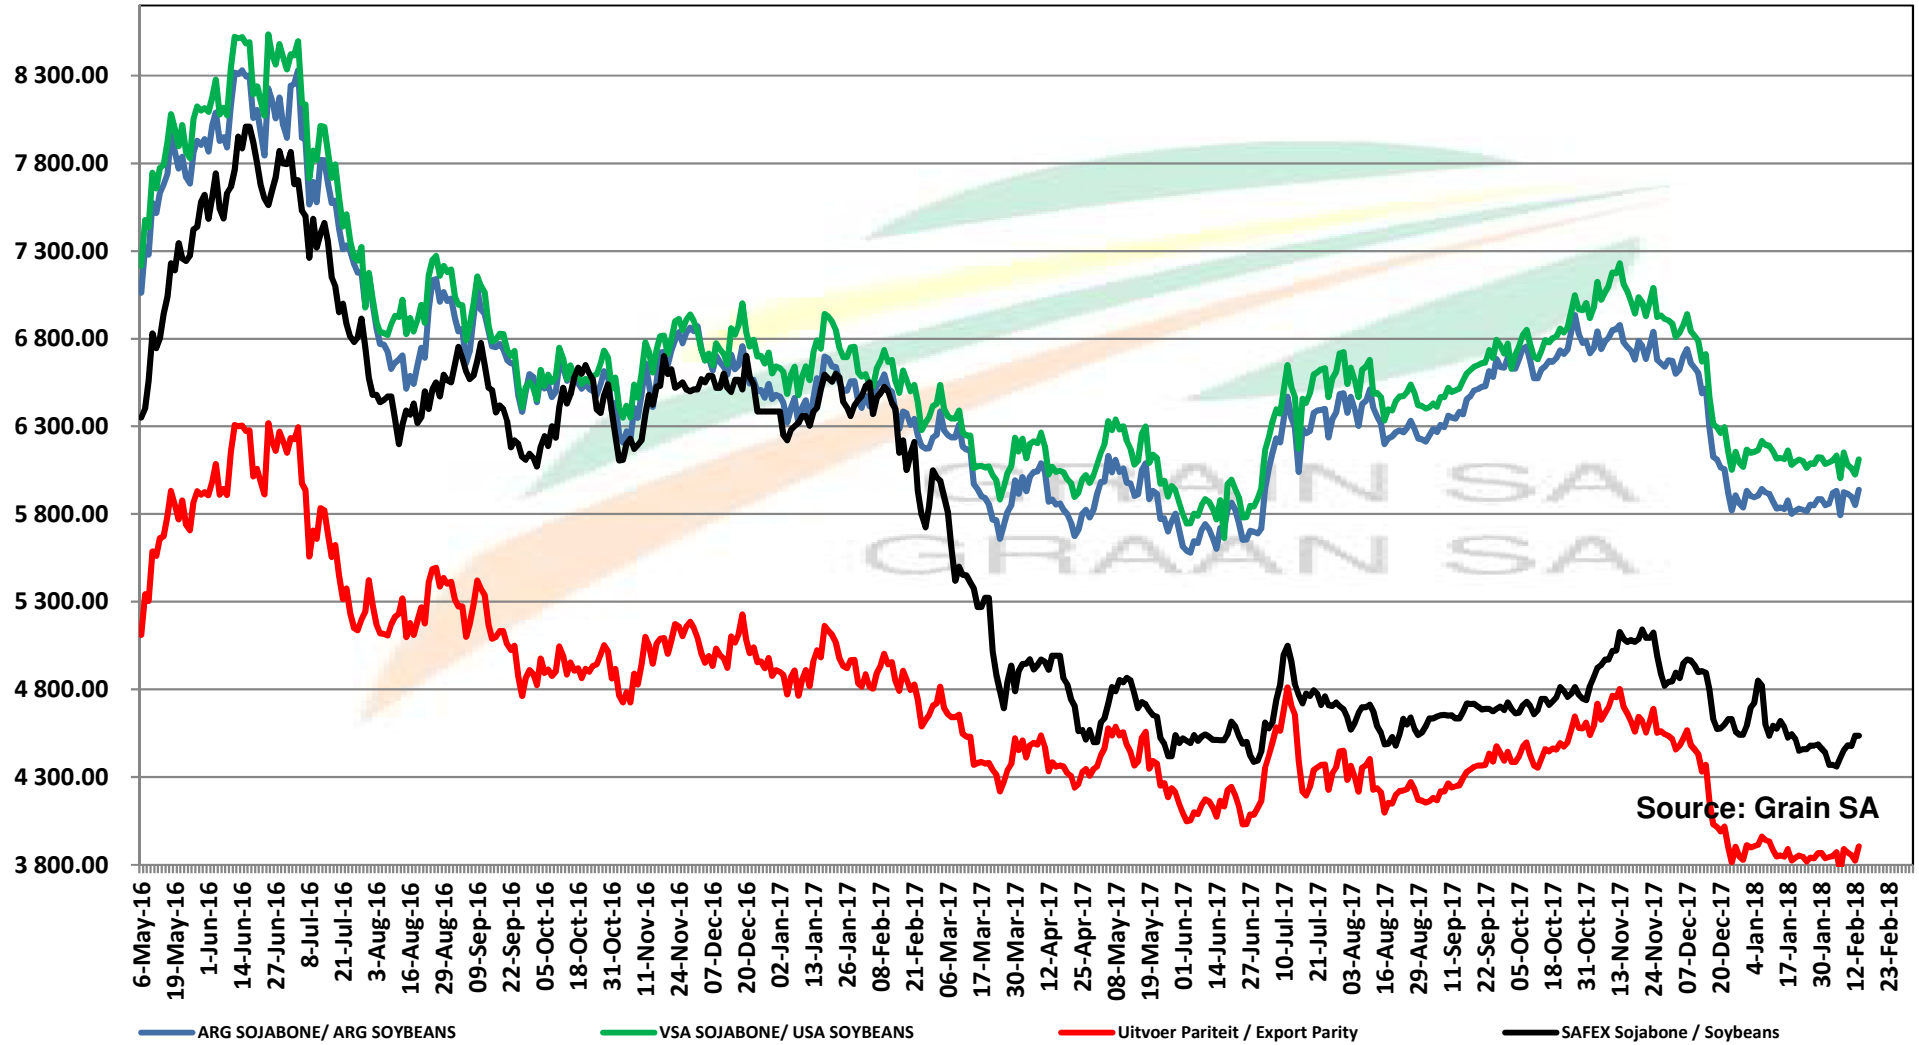

Source: Grain SA

PRICES OF SOYBEAN SEED DELIVERED IN RANDFONTEIN PRYSE VAN SOJABOONSAAD GELEWER IN RANDFONTEIN

Source: Grain SA

PRICES OF ARGENTINIAN SOYBEAN SEED DELIVERED IN RANDFONTEIN

PRYSE VAN ARGENTYNSE SOJABOONSAAD GELEWER IN RANDFONTEIN

Source: Grain SA

PRICES OF DERIVED SOYBEAN DELIVERED IN RANDFONTEIN PRYSE VAN AFGELEIDE SOJABONE GELEWER IN RANDFONTEIN

PRICES OF SOYBEAN SEED DELIVERED IN RANDFONTEIN May 2018
PRYSE VAN SOJABOONSAAD GELEWER IN RANDFONTEIN Mei 2018