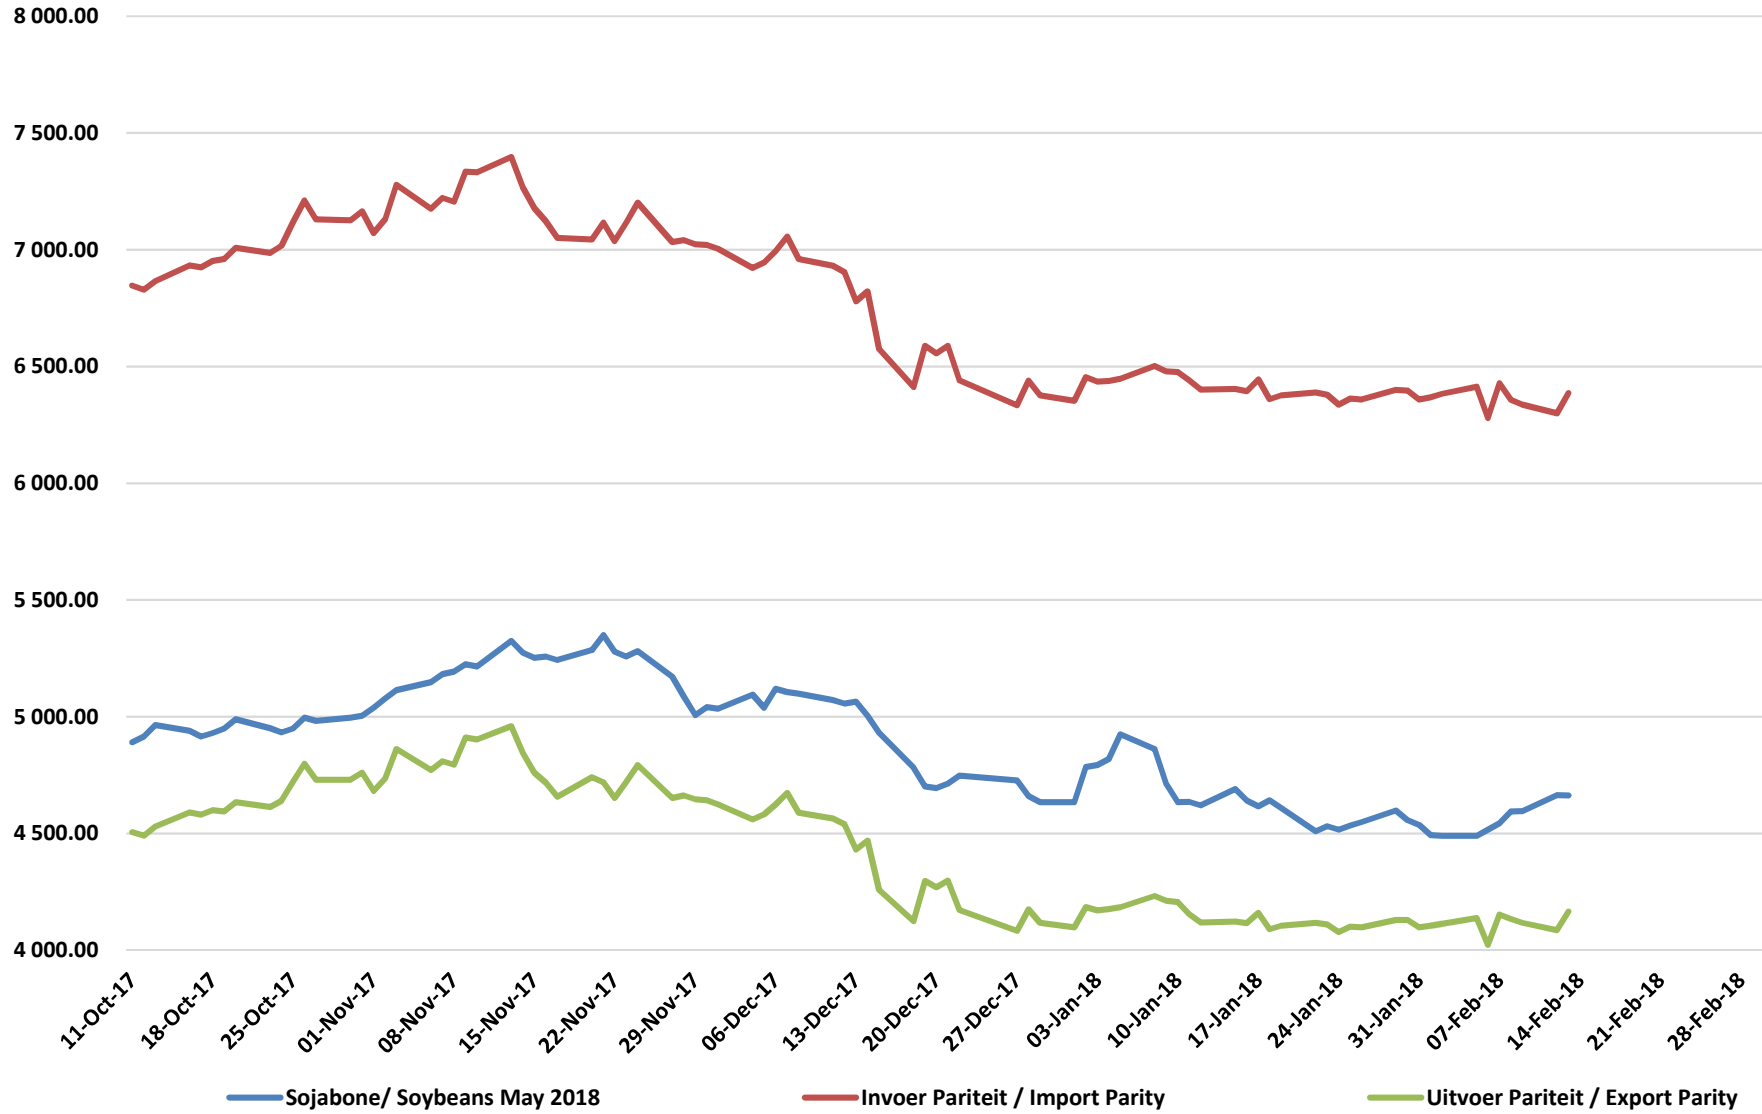

PRICES OF SOYBEAN SEED DELIVERED IN RANDFONTEIN May 2018
PRYSE VAN SOJABOONSAAD GELEWER IN RANDFONTEIN Mei 2018