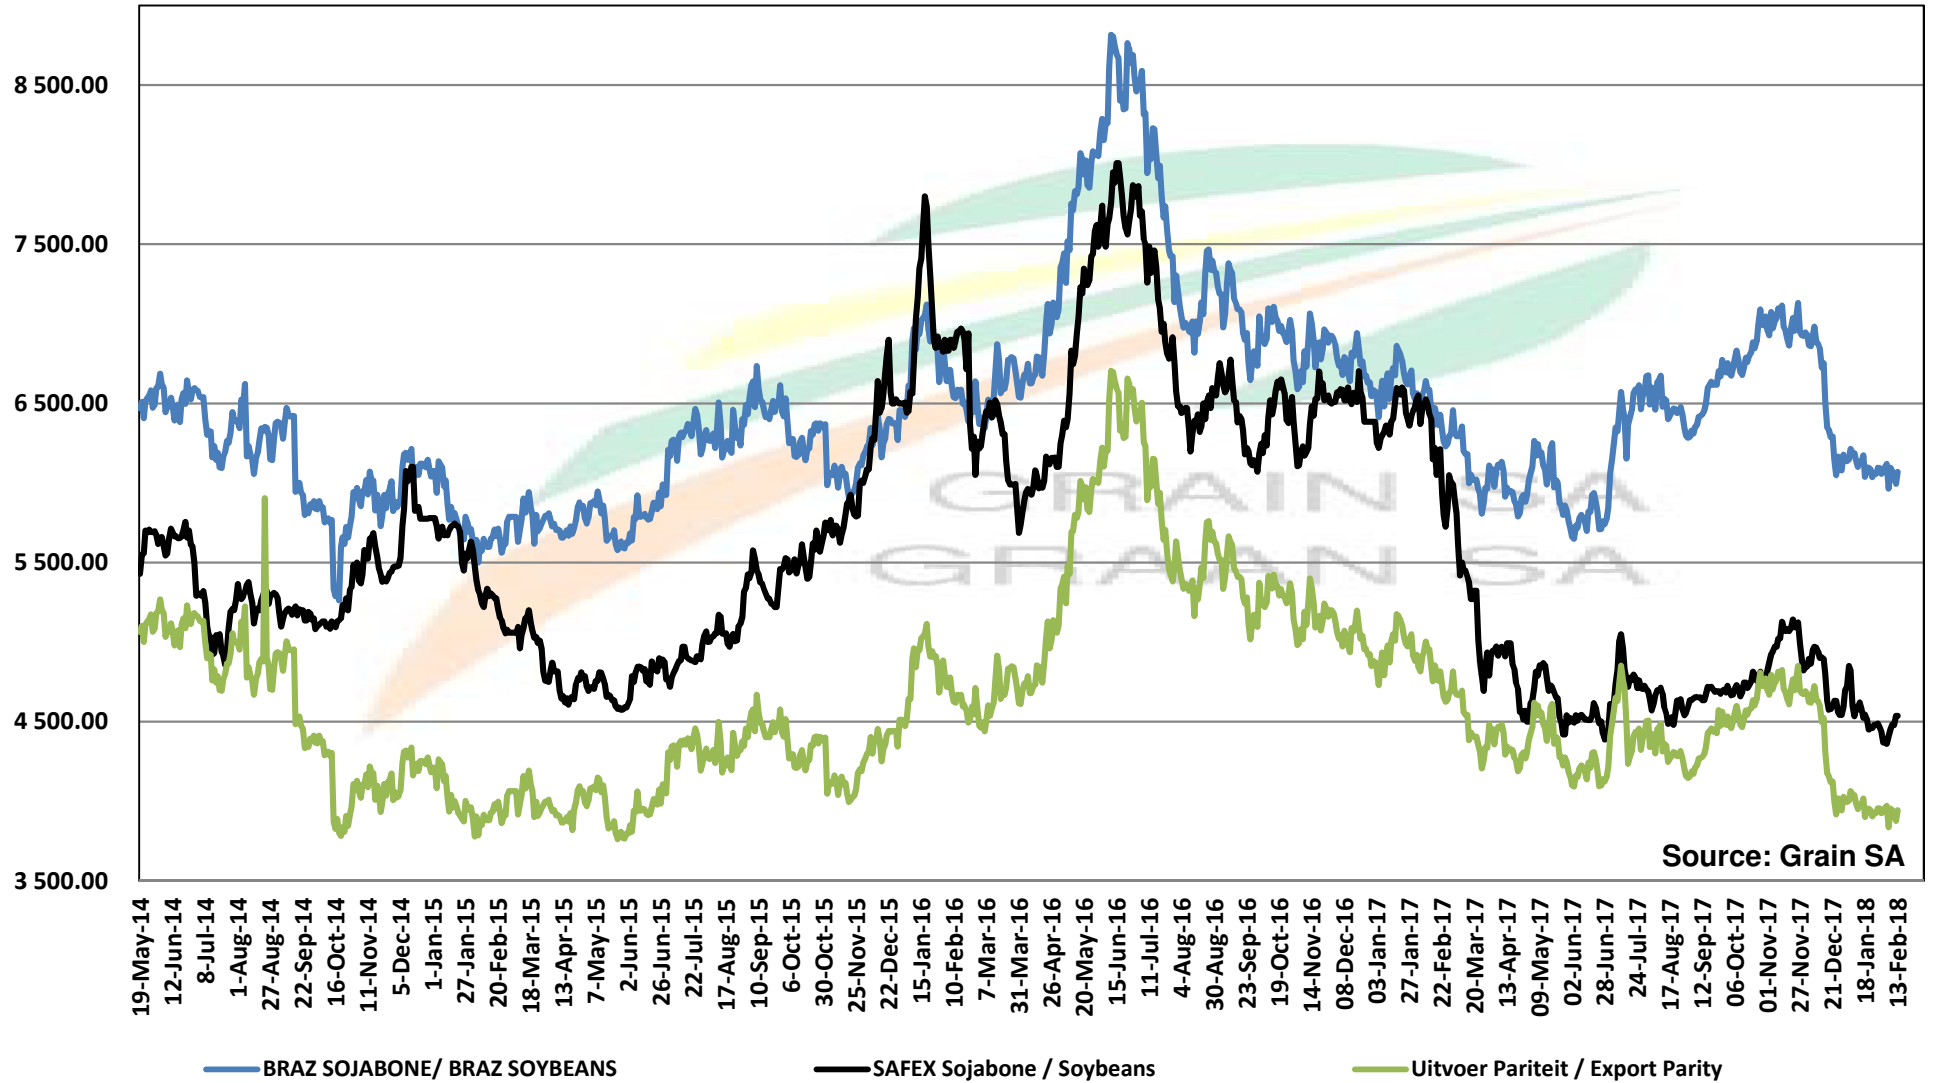

PRICES OF BRAZILIAN SOYBEAN DELIVERED IN RANDFONTEIN PRYSE VAN BRASILIAANSE SOJABONE GELEWER IN RANDFONTEIN