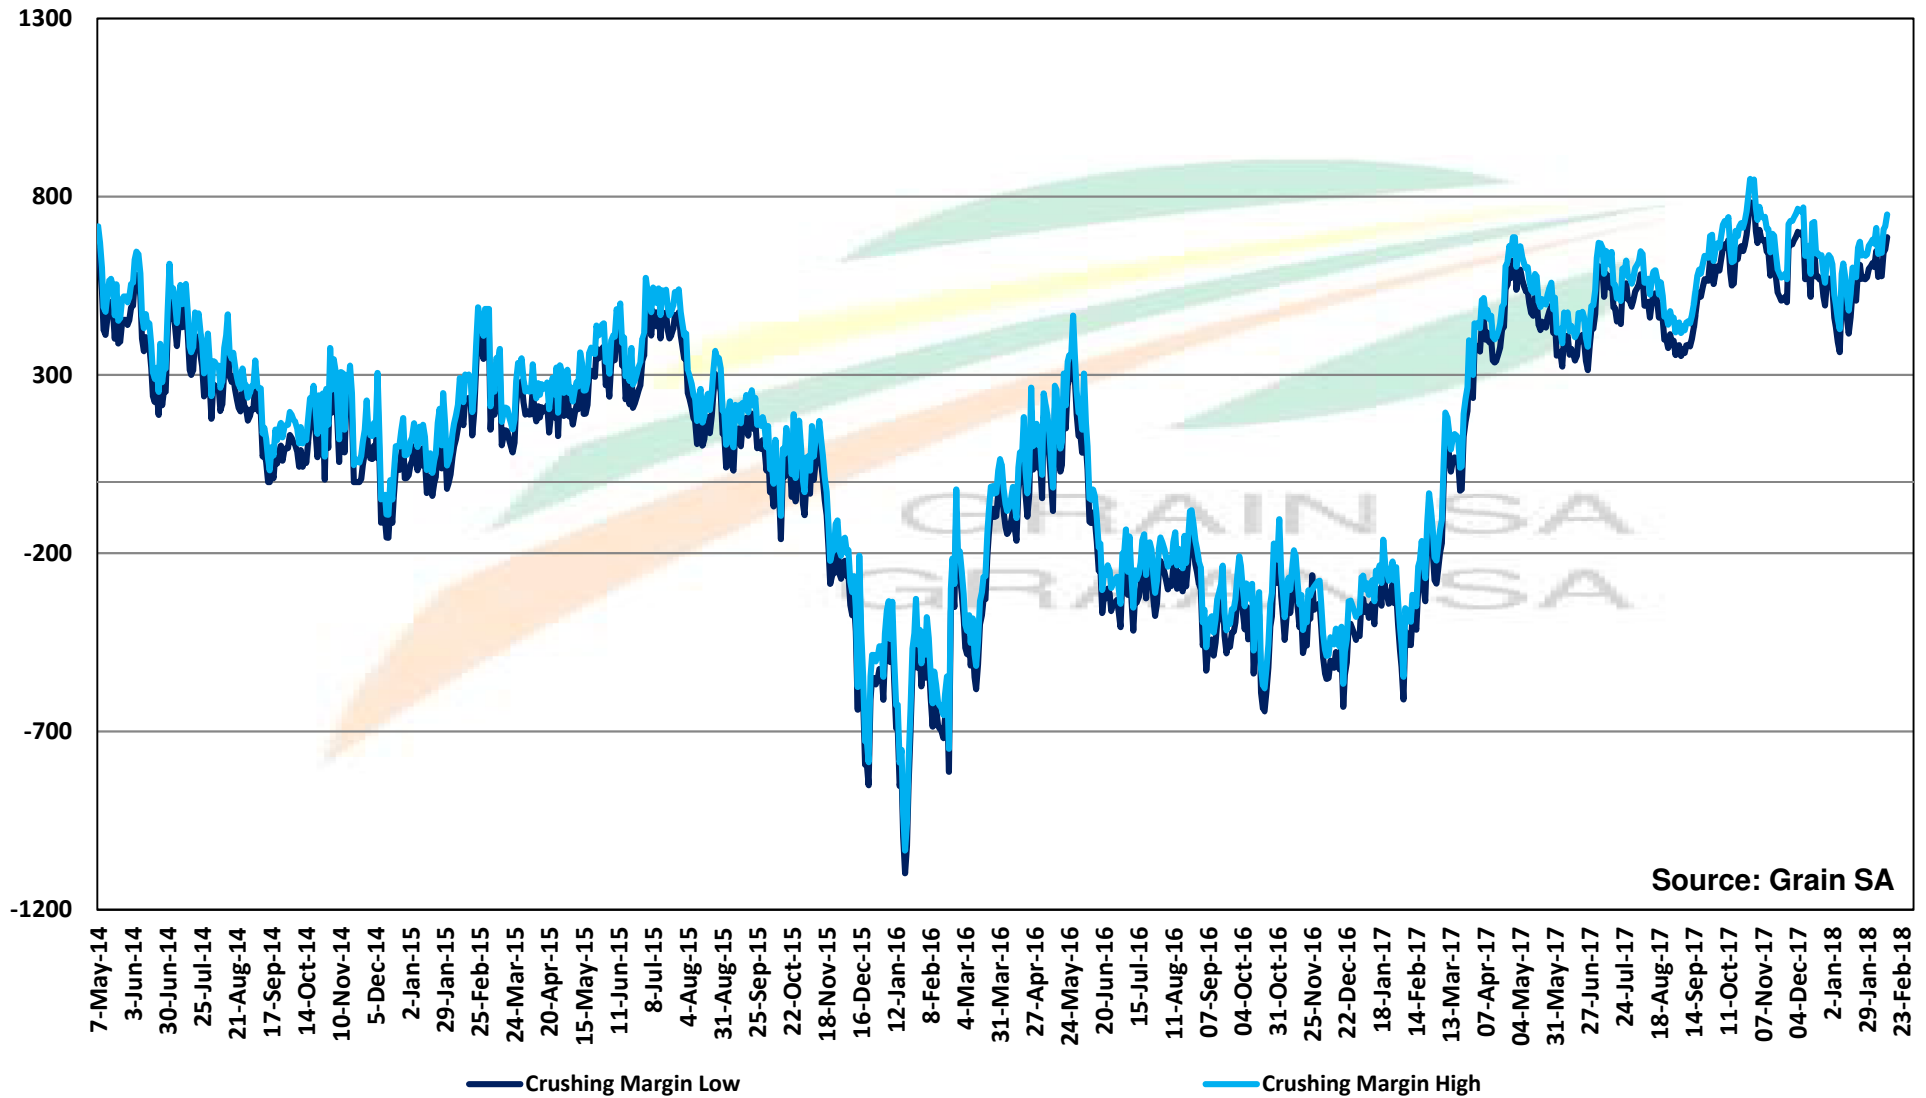

PRICES OF SOYBEAN CRUSHING MARGIN PRYSE VAN SOJABOON PERSMARGE