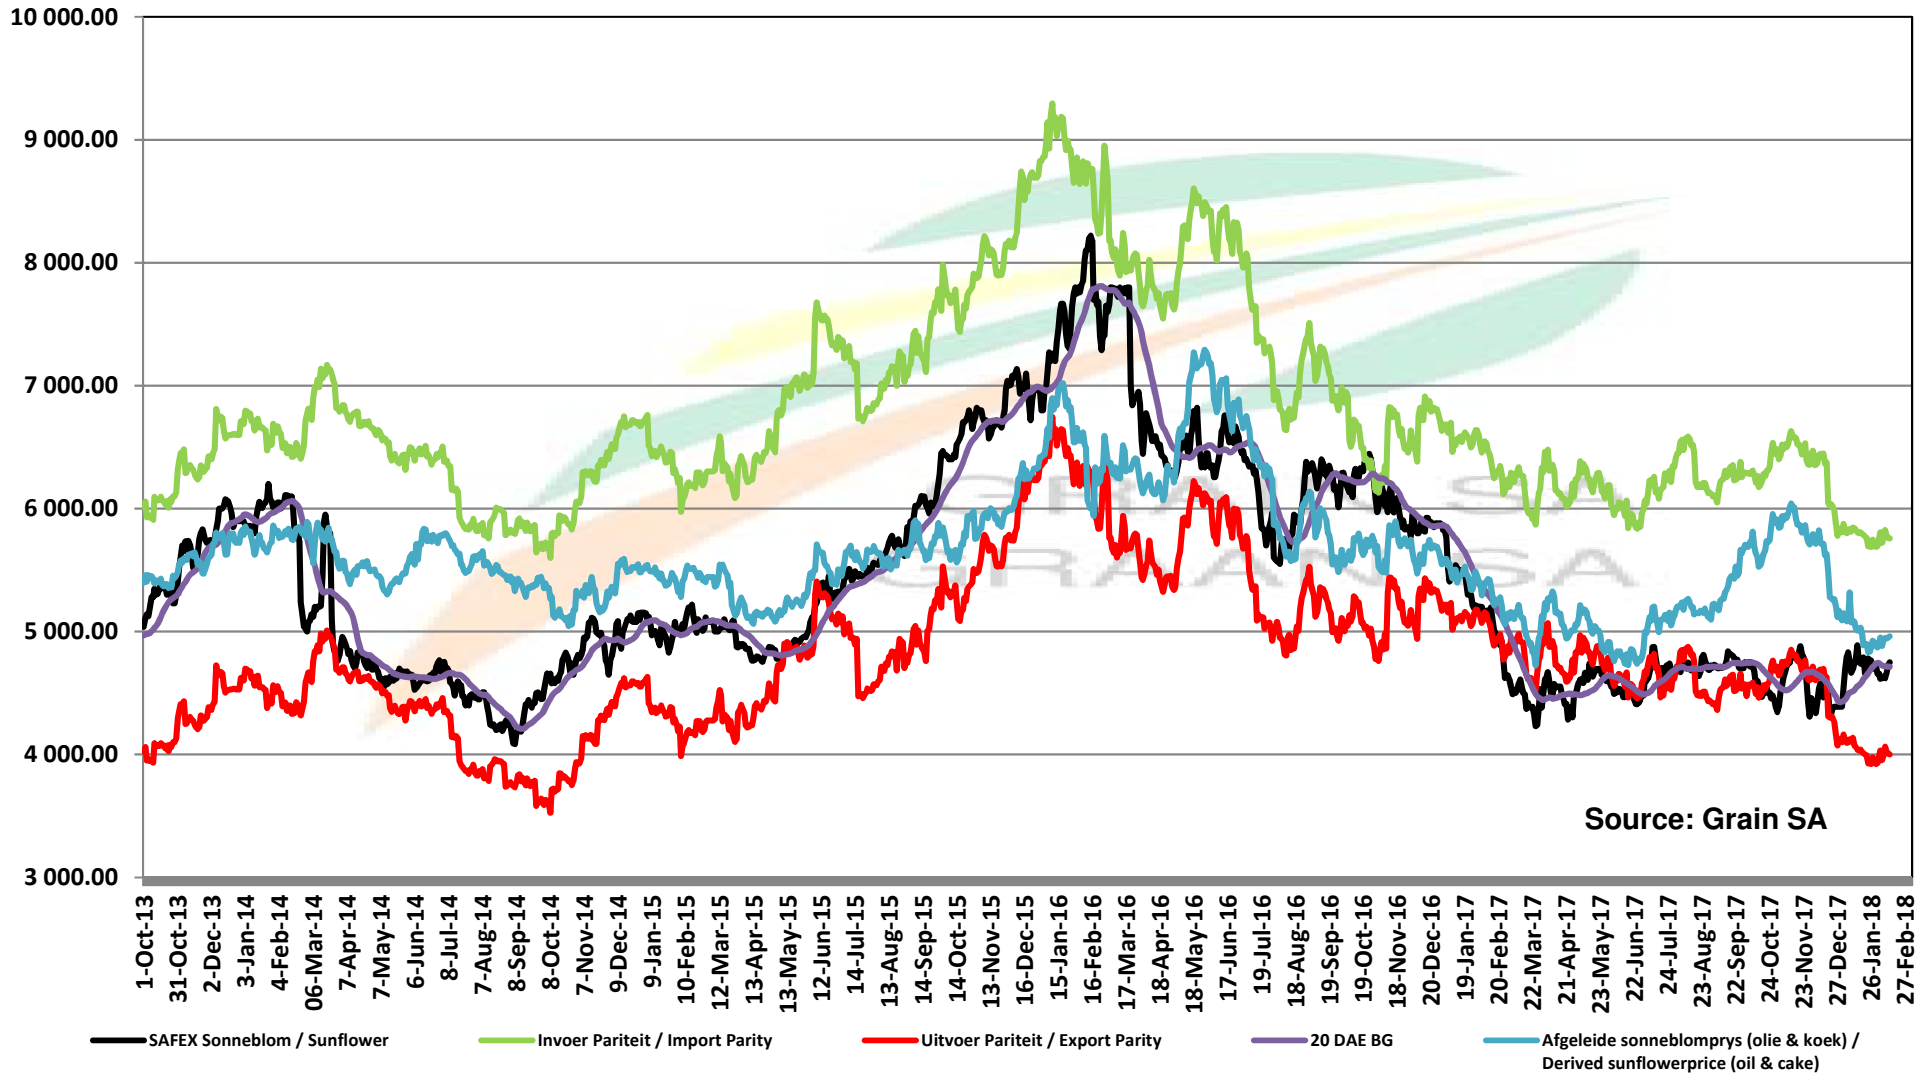

PRICES OF EU SUNFLOWER SEED DELIVERED IN RANDFONTEIN PRYSE VAN EU SONNEBLOMSAAD GELEWER IN RANDFONTEIN

PRICES OF EU SUNFLOWER SEED DELIVERED IN RANDFONTEIN PRYSE VAN EU SONNEBLOMSAAD GELEWER IN RANDFONTEIN

Source: Grain SA

PRICES OF SOYBEAN SEED DELIVERED IN RANDFONTEIN PRYSE VAN SOJABOONSAAD GELEWER IN RANDFONTEIN

Source: Grain SA

PRICES OF ARGENTINIAN SOYBEAN SEED DELIVERED IN RANDFONTEIN

PRYSE VAN ARGENTYNSE SOJABOONSAAD GELEWER IN RANDFONTEIN