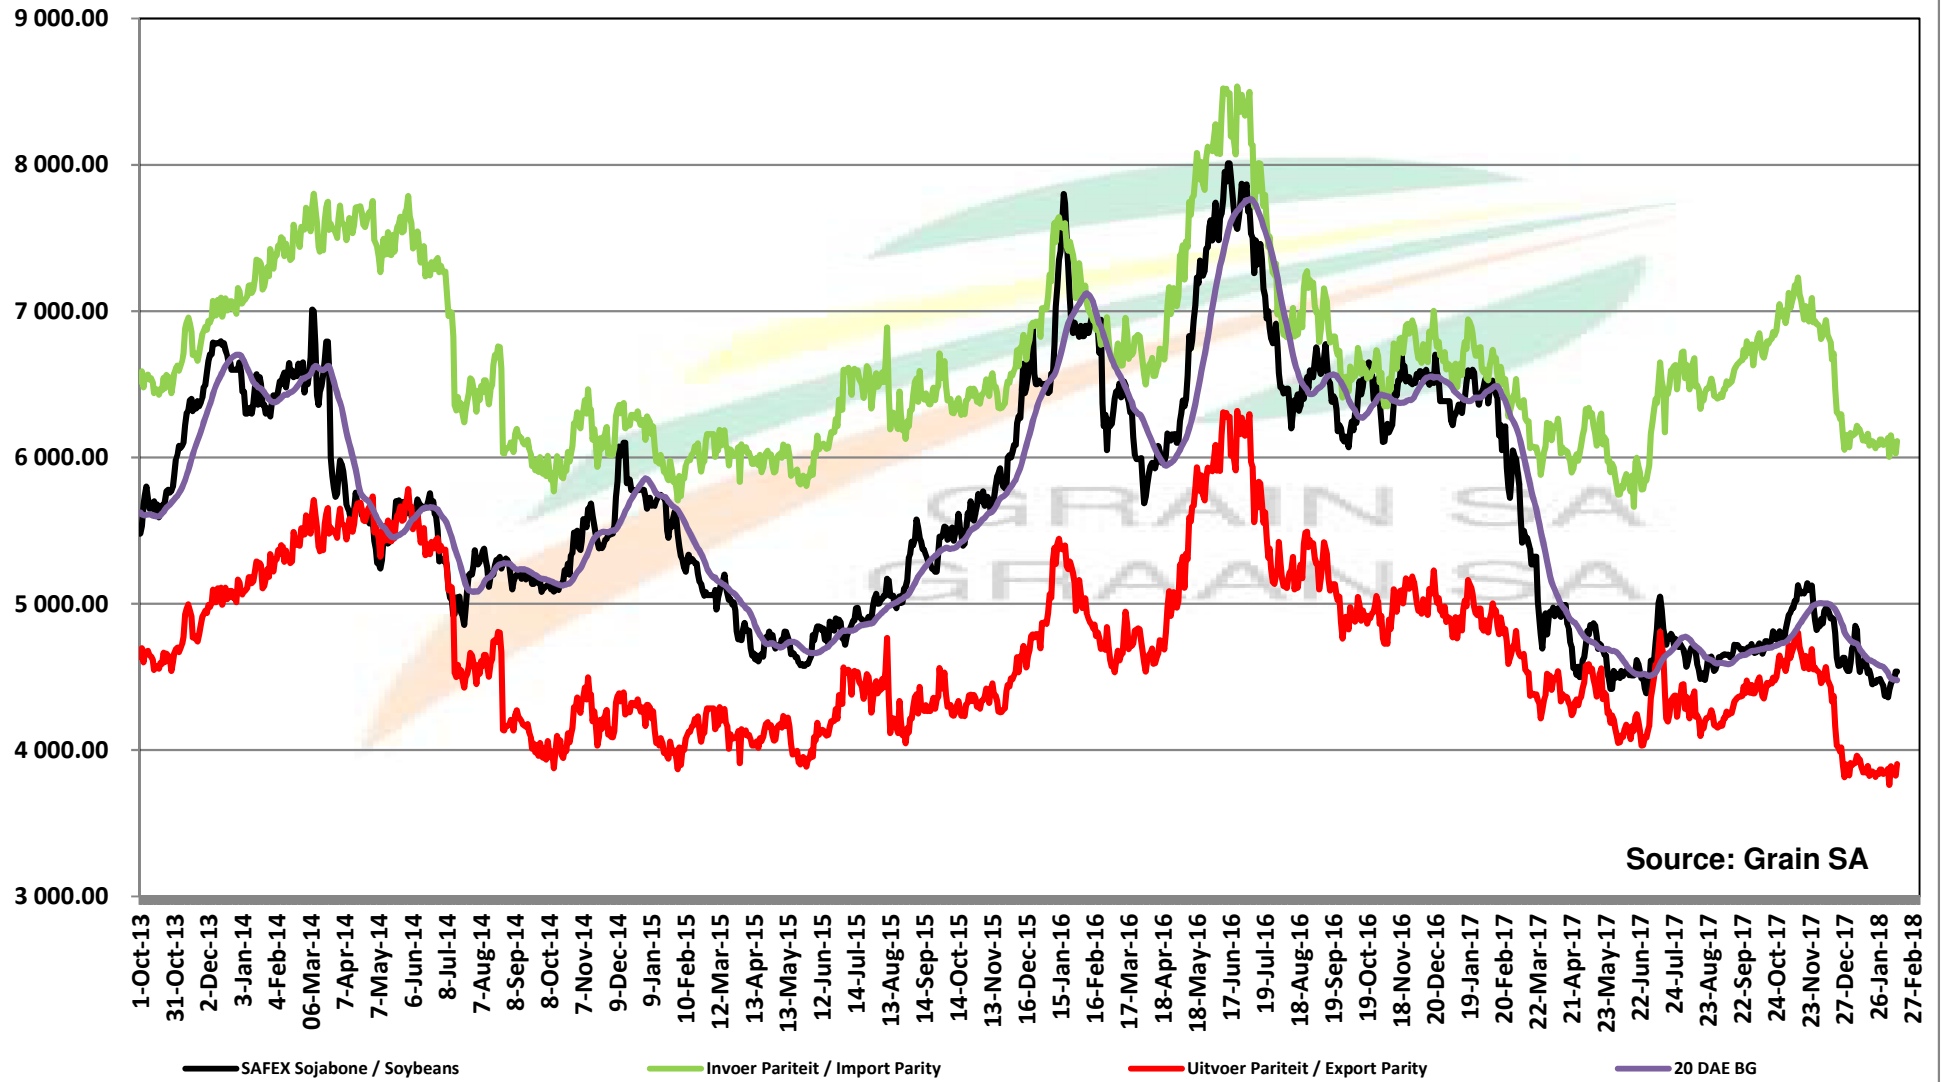

PRICES OF EU SUNFLOWER SEED DELIVERED IN RANDFONTEIN PRYSE VAN EU SONNEBLOMSAAD GELEWER IN RANDFONTEIN

PRICES OF EU SUNFLOWER SEED DELIVERED IN RANDFONTEIN PRYSE VAN EU SONNEBLOMSAAD GELEWER IN RANDFONTEIN

Source: Grain SA

PRICES OF SOYBEAN SEED DELIVERED IN RANDFONTEIN PRYSE VAN SOJABOONSAAD GELEWER IN RANDFONTEIN

Source: Grain SA

PRICES OF ARGENTINIAN SOYBEAN SEED DELIVERED IN RANDFONTEIN

PRYSE VAN ARGENTYNSE SOJABOONSAAD GELEWER IN RANDFONTEIN