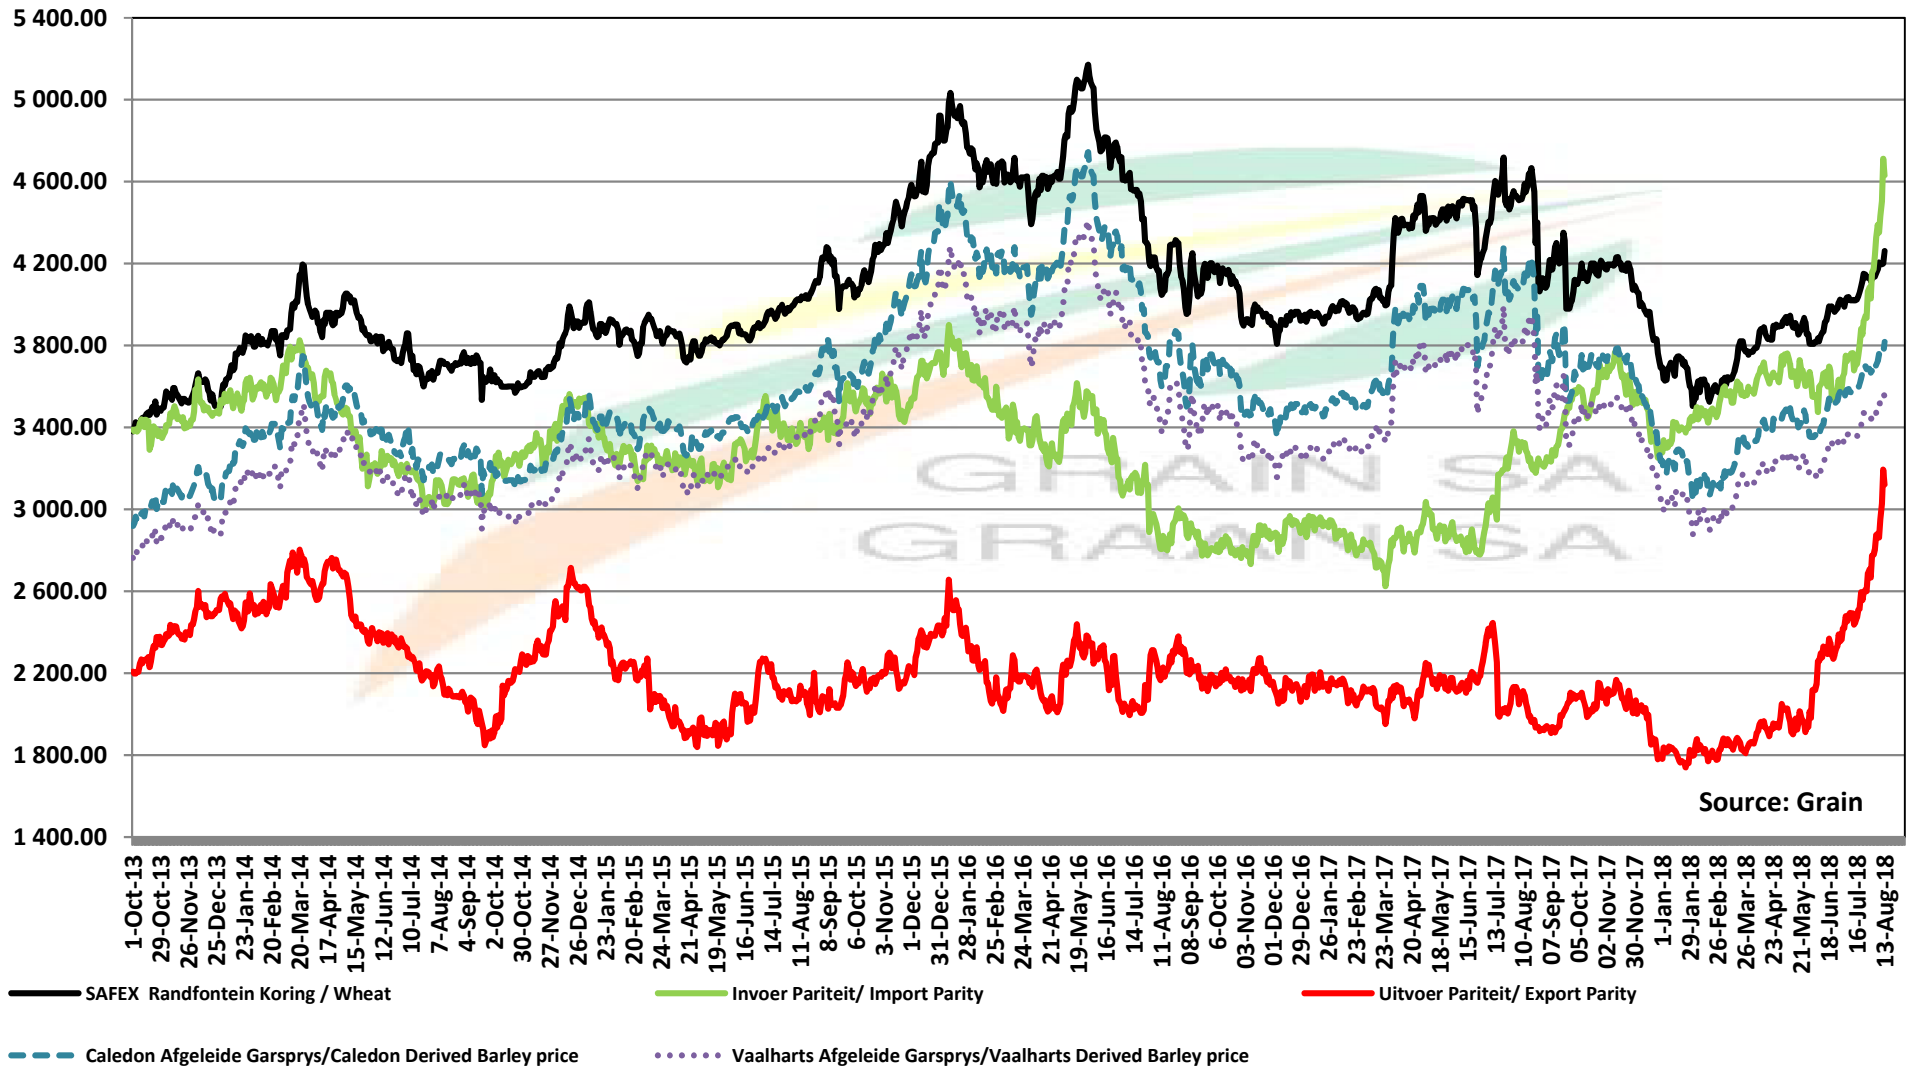

Source: Grain SA

PRICES OF WHEAT DELIVERED IN RANDFONTEIN PRYSE VAN KORING GELEWER IN RANDFONTEIN

PRICES OF RSA AND GERMAN WHEAT DELIVERED IN RANDFONTEIN

PRYSE VAN RSA EN DUITSTE KORING GELEWER IN RANDFONTEIN

PRICES OF WHEAT DELIVERED IN DURBAN HARBOUR PRYSE VAN KORING VIR LEWERING IN DURBAN HAWE

Source: Grain

- SAFEX Randfontein Koring / Wheat
- HRW Koring Dbn Hawe Invoerpariteit/HRW Wheat Dbn Harbour Import Parity
- Arg Koring Dbn hawe Invoerpariteit/Arg Wheat Dbn Harbour Import Parity

PRICES OF BARLEY DELIVERED IN RANDFONTEIN

PRYSE VAN GARS GELEWER IN RANDFONTEIN

IMPORT PARITY OF USA HRW AND FRANCE FEED BARLEY

INVOERPARITEIT VAN VSA HRW KORING EN FRANSE VOERGARS

Source: Grain SA