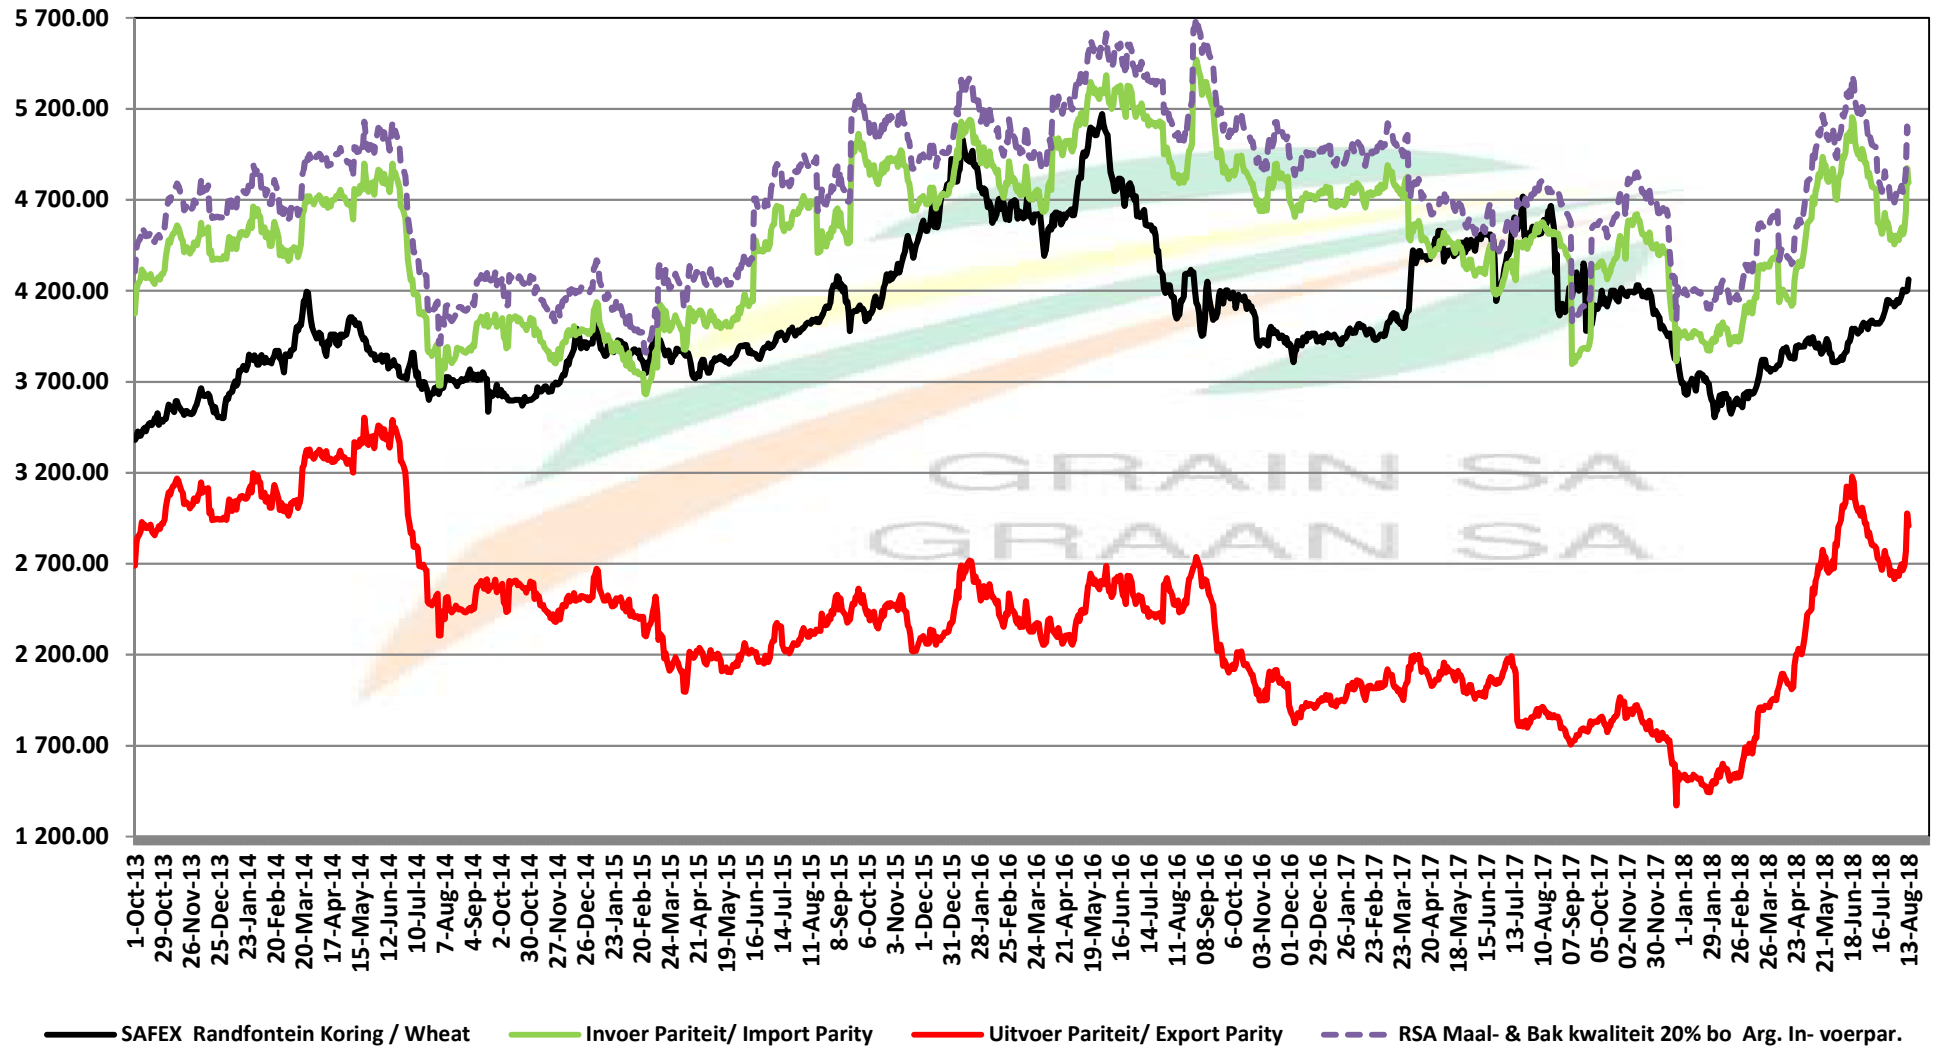

PRICES OF RSA AND ARGENTINE WHEAT DELIVERED IN RANDFONTEIN PRYSE VAN RSA EN ARGENTYNSE KORING GELEWER IN RANDFONTEIN

Source: Grain SA

PRICES OF SOUTH AFRICAN AND USA WHEAT DELIVERED IN RANDFONTEIN

PRYSE VAN SUID AFRIKAANSE EN VSA KORING GELEWER IN RANDFONTEIN

Source: Grain SA

PRICES OF WHEAT DELIVERED IN RANDFONTEIN PRYSE VAN KORING GELEWER IN RANDFONTEIN

PRICES OF RSA AND GERMAN WHEAT DELIVERED IN RANDFONTEIN

PRYSE VAN RSA EN DUITSTE KORING GELEWER IN RANDFONTEIN