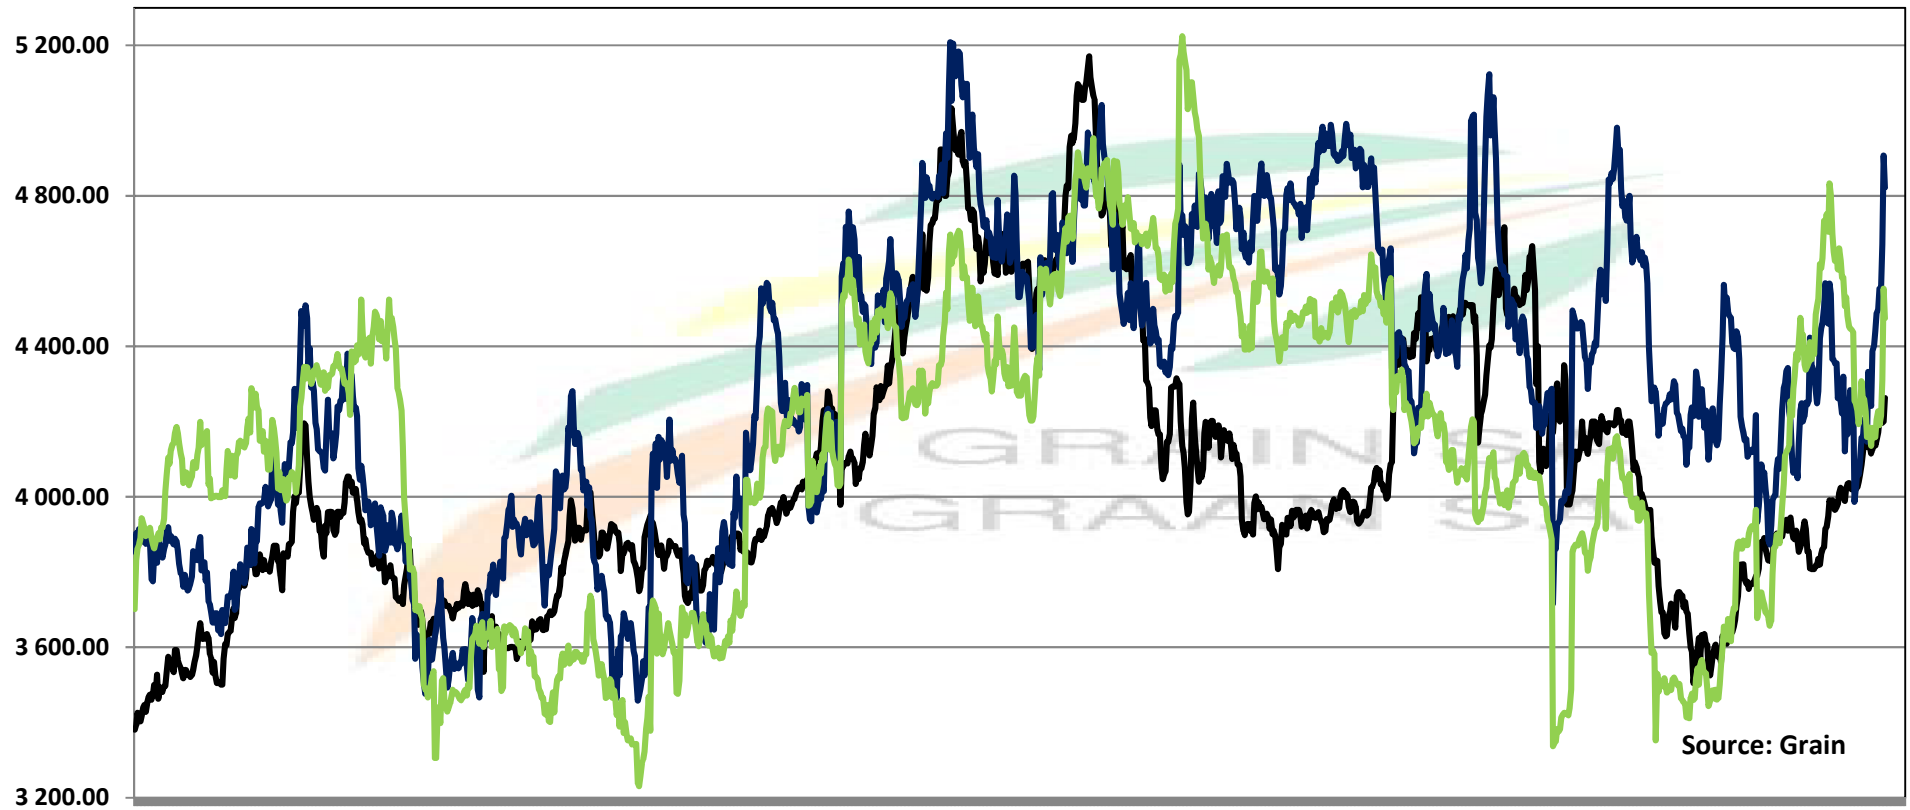

Source: Grain SA

PRICES OF WHEAT DELIVERED IN RANDFONTEIN PRYSE VAN KORING GELEWER IN RANDFONTEIN

PRICES OF RSA AND GERMAN WHEAT DELIVERED IN RANDFONTEIN

PRYSE VAN RSA EN DUITSTE KORING GELEWER IN RANDFONTEIN

PRICES OF WHEAT DELIVERED IN DURBAN HARBOUR PRYSE VAN KORING VIR LEWERING IN DURBAN HAWE

Source: Grain

- SAFEX Randfontein Koring / Wheat
- HRW Koring Dbn Hawe Invoerpariteit/HRW Wheat Dbn Harbour Import Parity
- Arg Koring Dbn hawe Invoerpariteit/Arg Wheat Dbn Harbour Import Parity