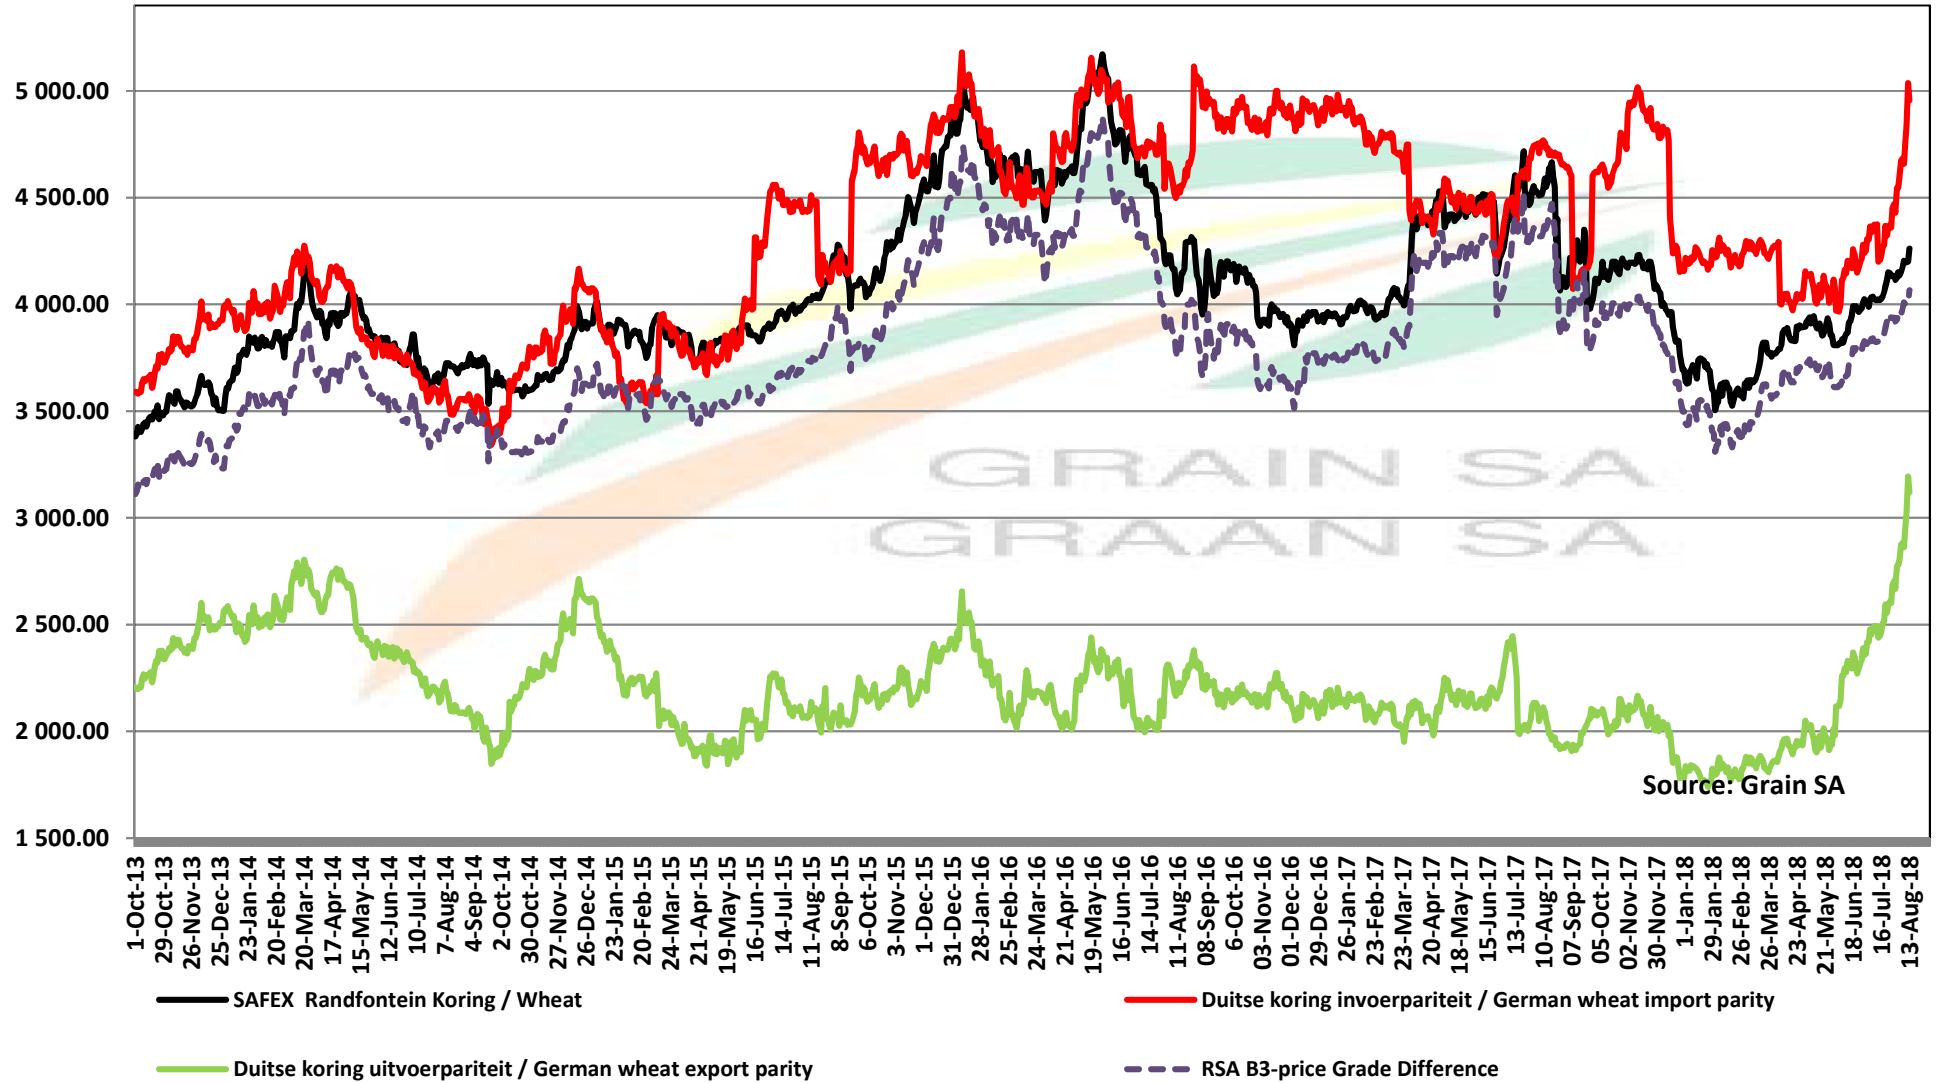

PRICES OF RSA AND GERMAN WHEAT DELIVERED IN RANDFONTEIN

PRYSE VAN RSA EN DUITSTE KORING GELEWER IN RANDFONTEIN