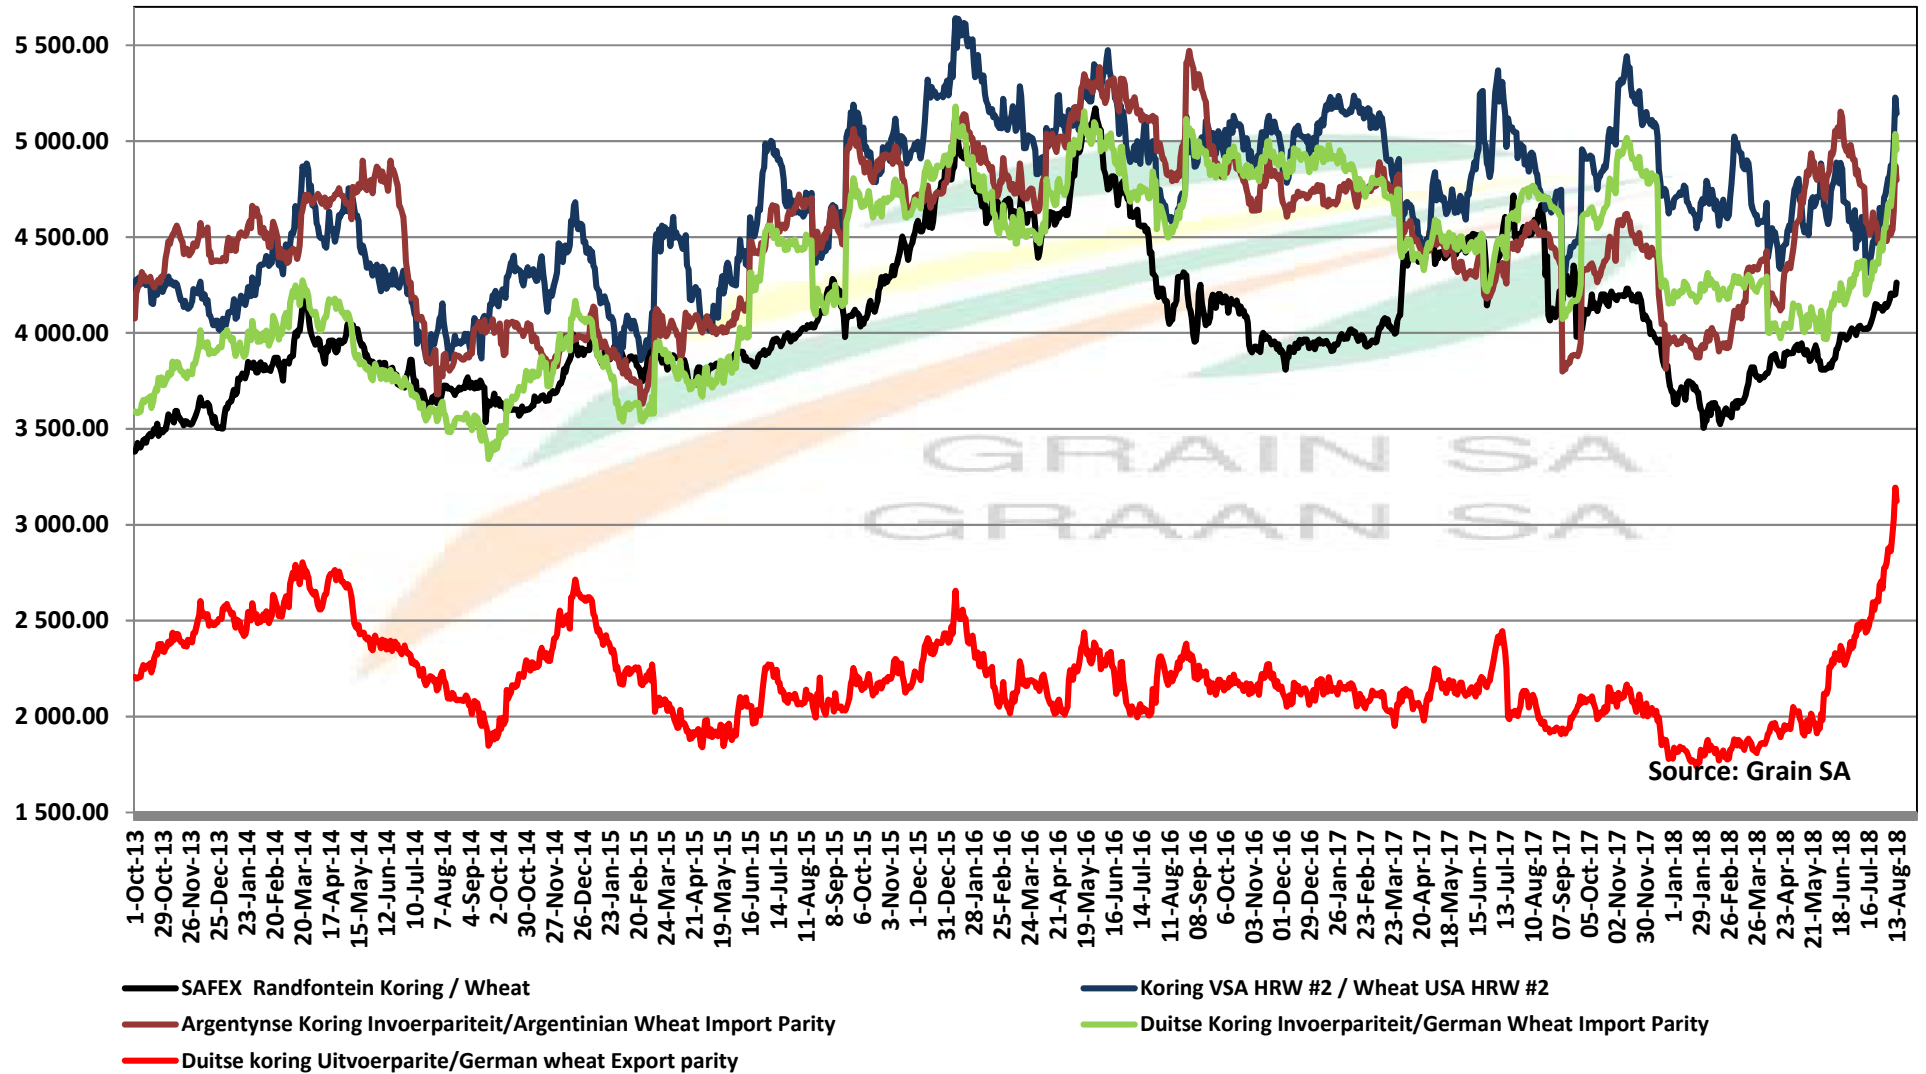

PRICES OF RSA AND ARGENTINE WHEAT DELIVERED IN RANDFONTEIN PRYSE VAN RSA EN ARGENTYNSE KORING GELEWER IN RANDFONTEIN

Source: Grain SA

PRICES OF SOUTH AFRICAN AND USA WHEAT DELIVERED IN RANDFONTEIN

PRYSE VAN SUID AFRIKAANSE EN VSA KORING GELEWER IN RANDFONTEIN

Source: Grain SA

PRICES OF WHEAT DELIVERED IN RANDFONTEIN PRYSE VAN KORING GELEWER IN RANDFONTEIN

PRICES OF RSA AND GERMAN WHEAT DELIVERED IN RANDFONTEIN

PRYSE VAN RSA EN DUITSTE KORING GELEWER IN RANDFONTEIN