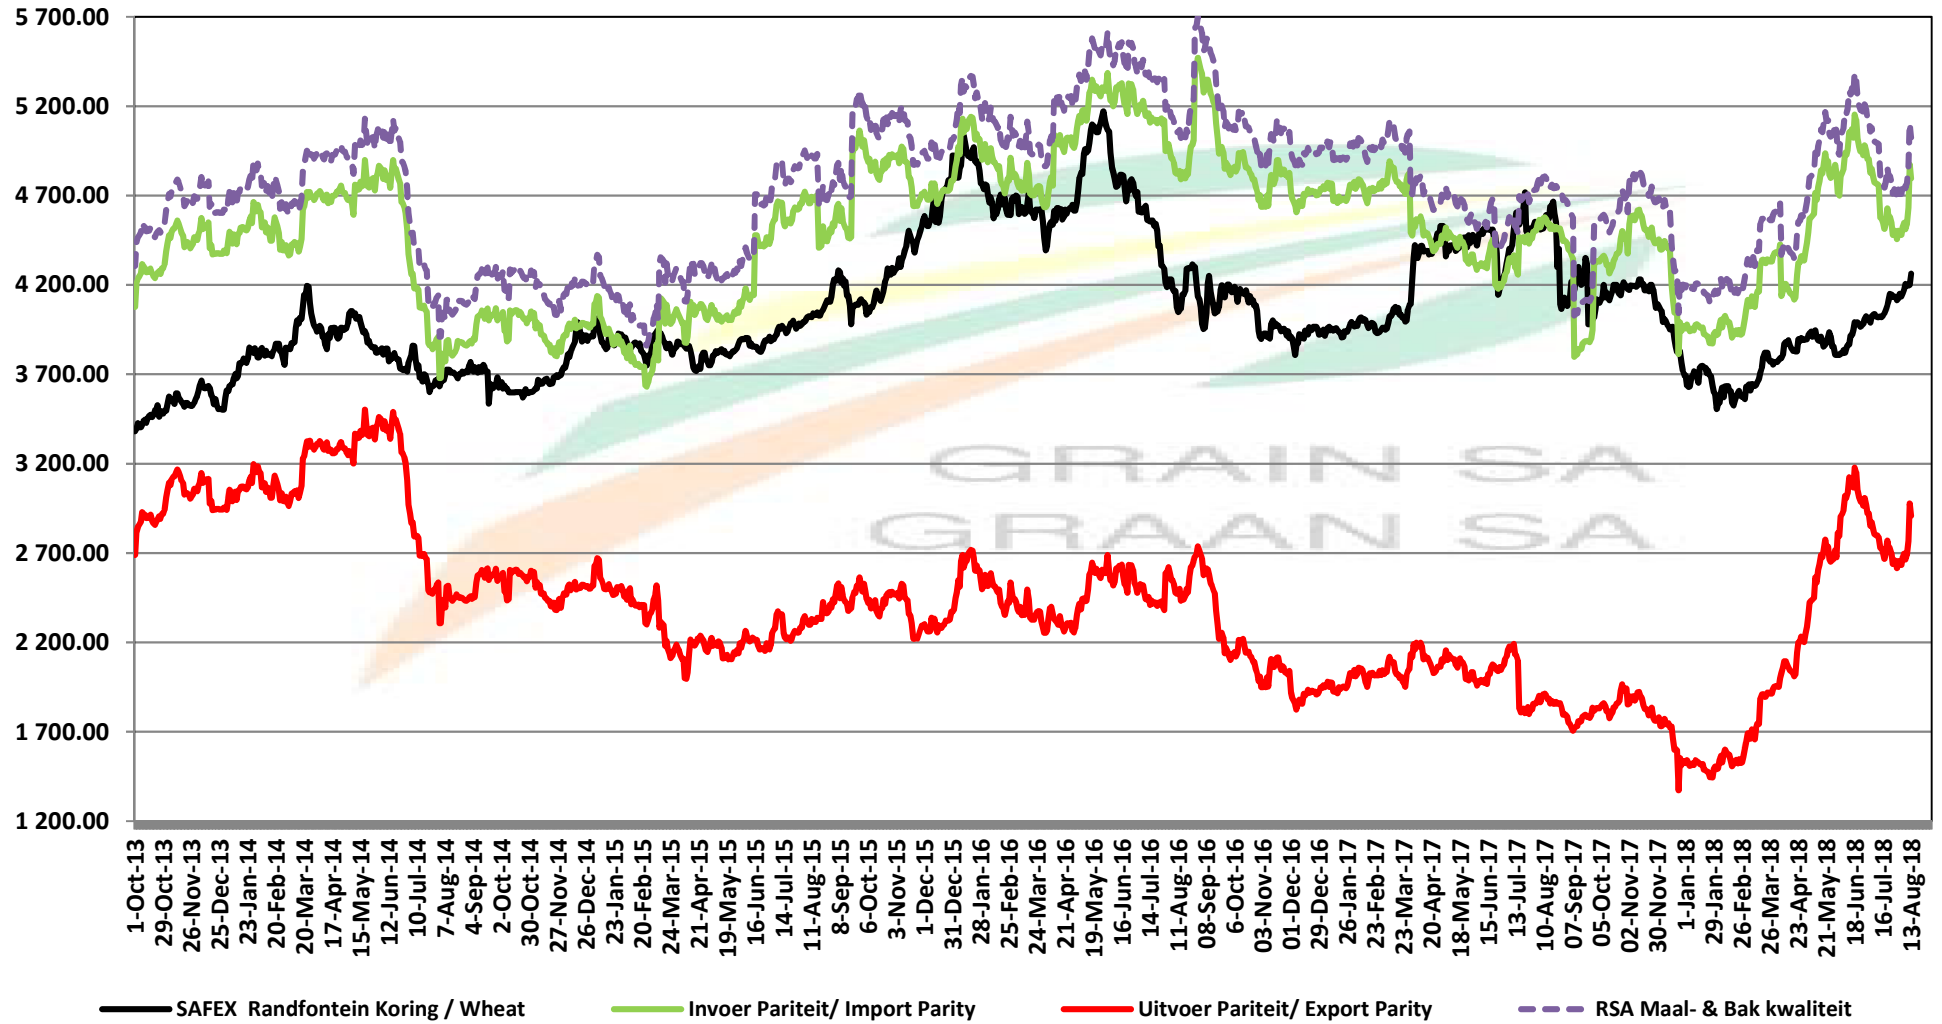

PRICES OF RSA AND ARGENTINE WHEAT DELIVERED IN RANDFONTEIN PRYSE VAN RSA EN ARGENTYNSE KORING GELEWER IN RANDFONTEIN

Source: Grain SA

PRICES OF SOUTH AFRICAN AND USA WHEAT DELIVERED IN RANDFONTEIN

PRYSE VAN SUID AFRIKAANSE EN VSA KORING GELEWER IN RANDFONTEIN

Source: Grain SA

PRICES OF WHEAT DELIVERED IN RANDFONTEIN PRYSE VAN KORING GELEWER IN RANDFONTEIN

PRICES OF RSA AND GERMAN WHEAT DELIVERED IN RANDFONTEIN

PRYSE VAN RSA EN DUITSTE KORING GELEWER IN RANDFONTEIN