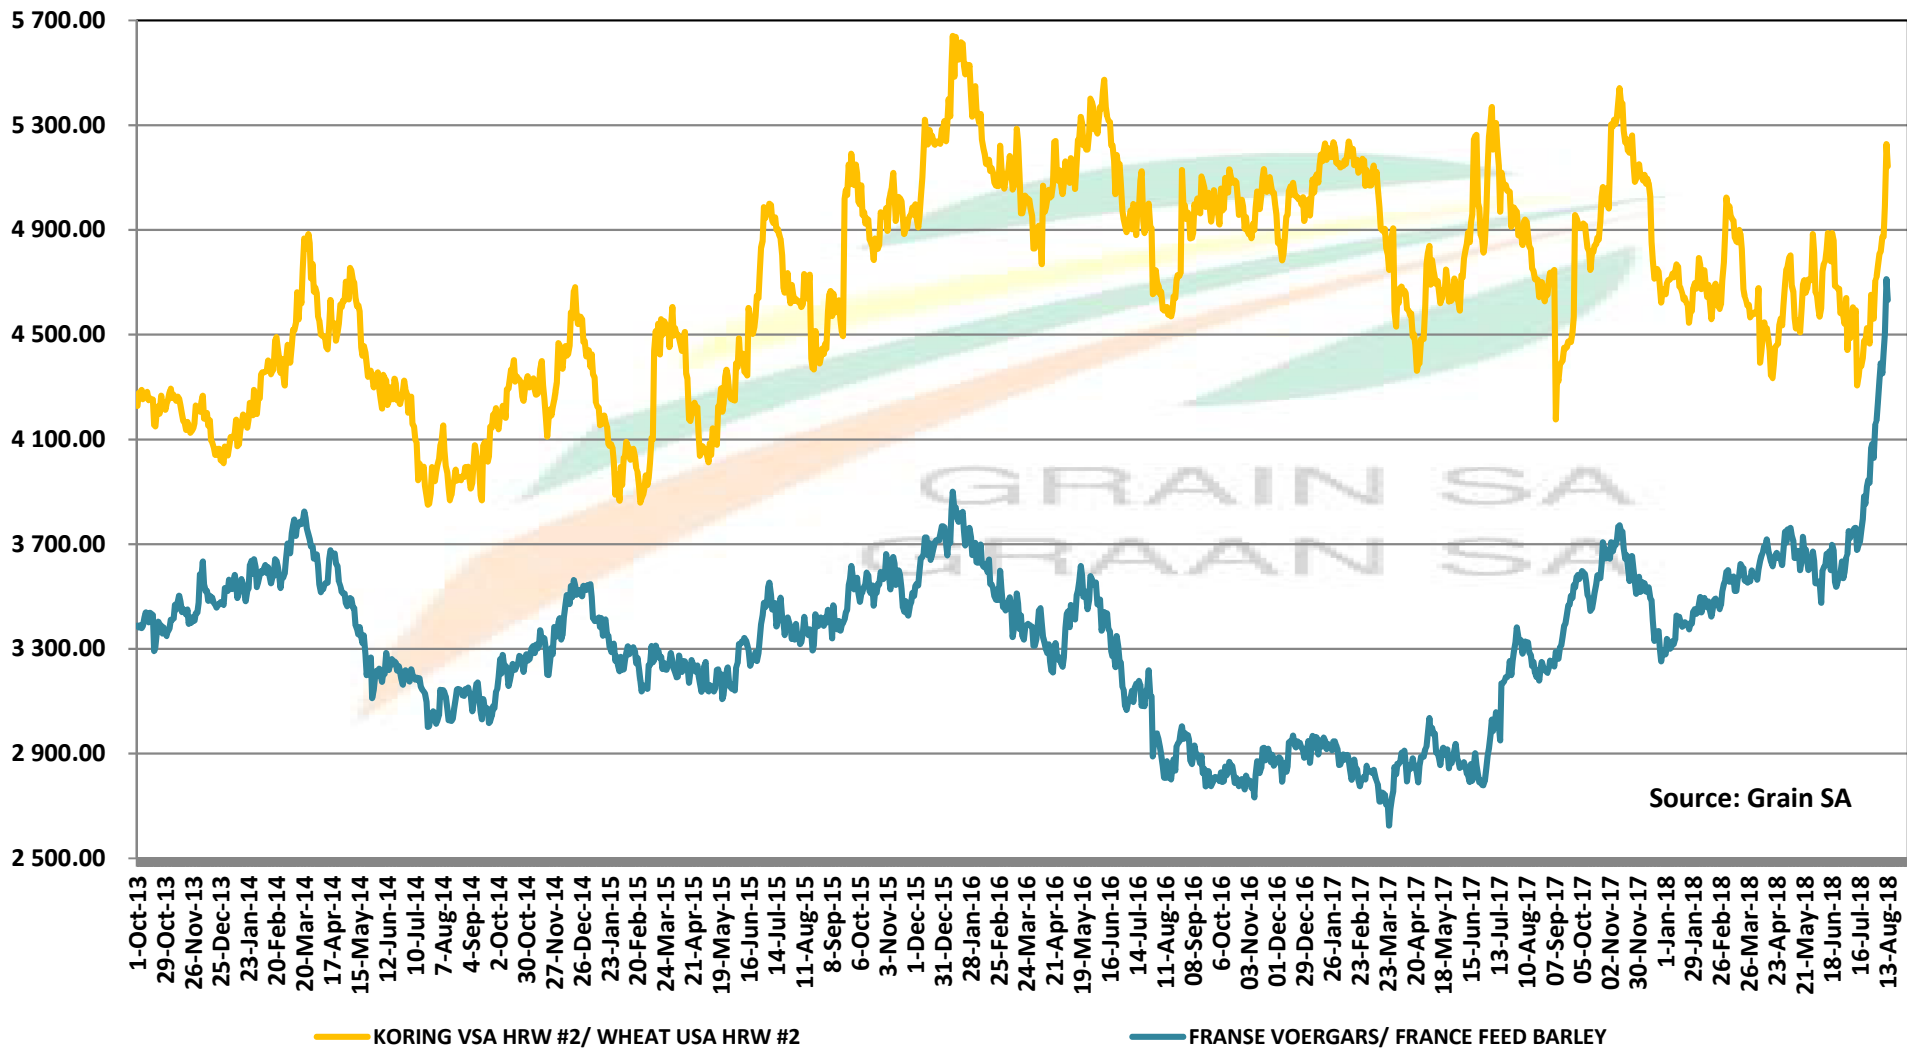

PRICES OF WHEAT DELIVERED IN DURBAN HARBOUR PRYSE VAN KORING VIR LEWERING IN DURBAN HAWE

Source: Grain

- SAFEX Randfontein Koring / Wheat
- HRW Koring Dbn Hawe Invoerpariteit/HRW Wheat Dbn Harbour Import Parity
- Arg Koring Dbn hawe Invoerpariteit/Arg Wheat Dbn Harbour Import Parity

PRICES OF BARLEY DELIVERED IN RANDFONTEIN

PRYSE VAN GARS GELEWER IN RANDFONTEIN

IMPORT PARITY OF USA HRW AND FRANCE FEED BARLEY

INVOERPARITEIT VAN VSA HRW KORING EN FRANSE VOERGARS

Source: Grain SA