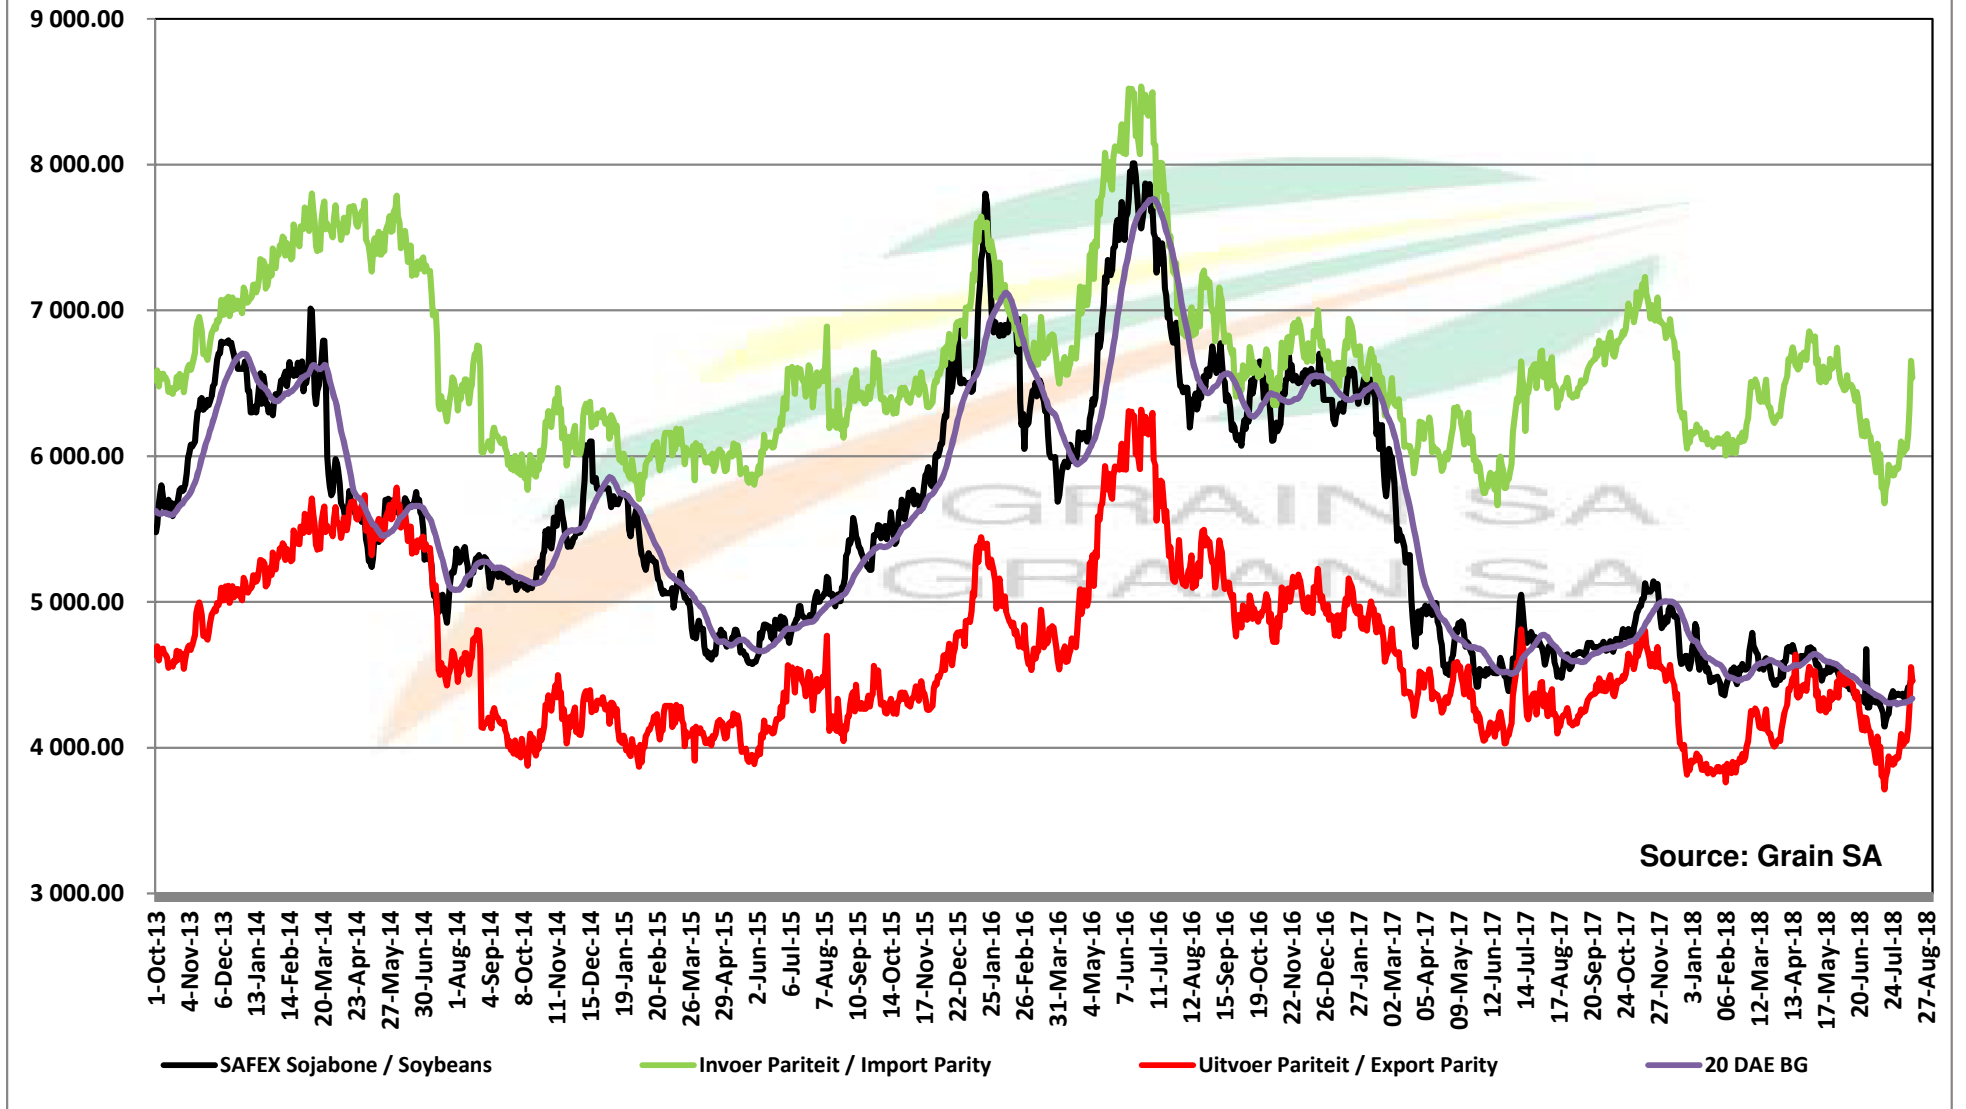

PRICES OF SOYBEAN SEED DELIVERED IN RANDFONTEIN PRYSE VAN SOJABOONSAAD GELEWER IN RANDFONTEIN