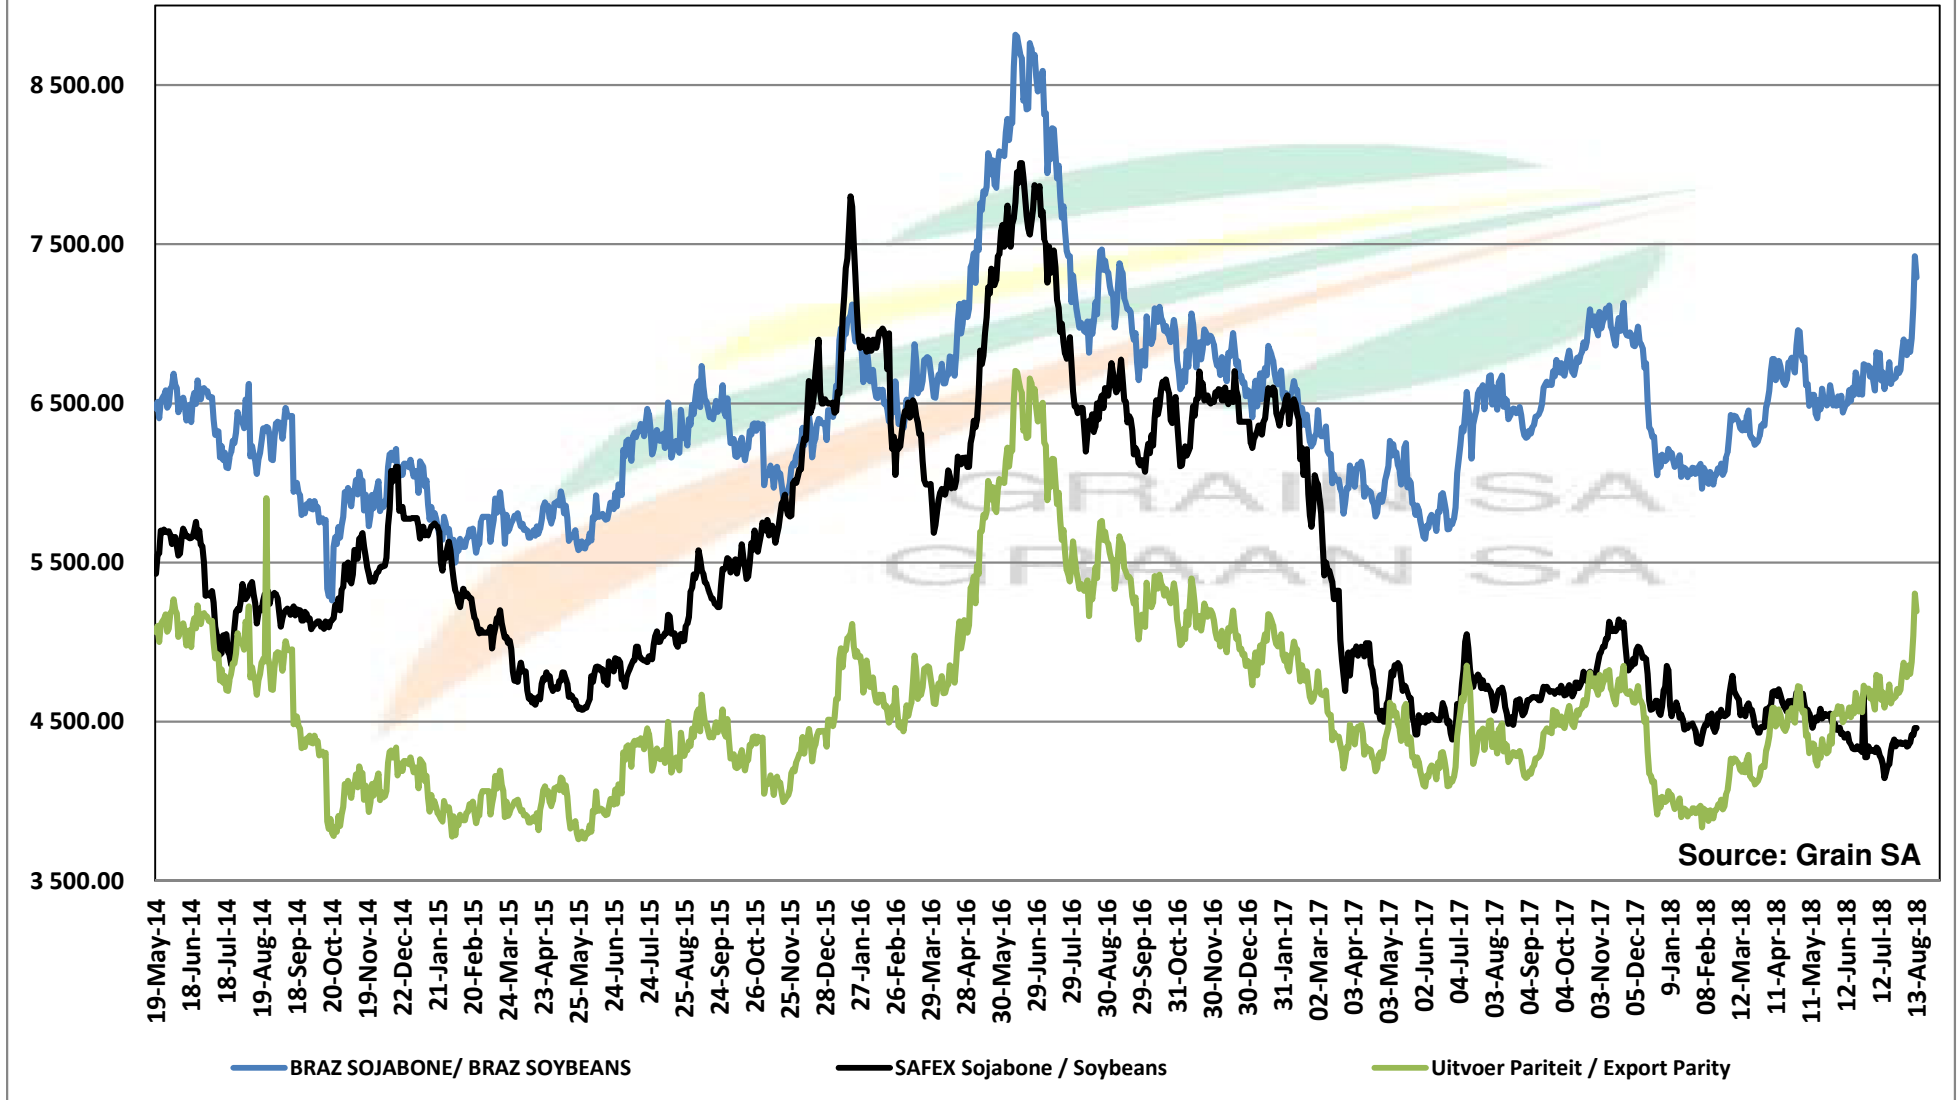

Source: Grain SA

PRICES OF DERIVED SOYBEAN DELIVERED IN RANDFONTEIN PRYSE VAN AFGELEIDE SOJABONE GELEWER IN RANDFONTEIN

PRICES OF SOYBEAN SEED DELIVERED IN RANDFONTEIN Jul 2018
PRYSE VAN SOJABOONSAAD GELEWER IN RANDFONTEIN AUG 2018

PRICES OF SOYBEAN CRUSHING MARGIN PRYSE VAN SOJABOON PERSMARGE

Source: Grain SA

PRICES OF BRAZILIAN SOYBEAN DELIVERED IN RANDFONTEIN PRYSE VAN BRASILIAANSE SOJABONE GELEWER IN RANDFONTEIN

Prices of Canola in the South Cape (Swellendam) Canolapryse in die Suid-Kaap (Swellendam)