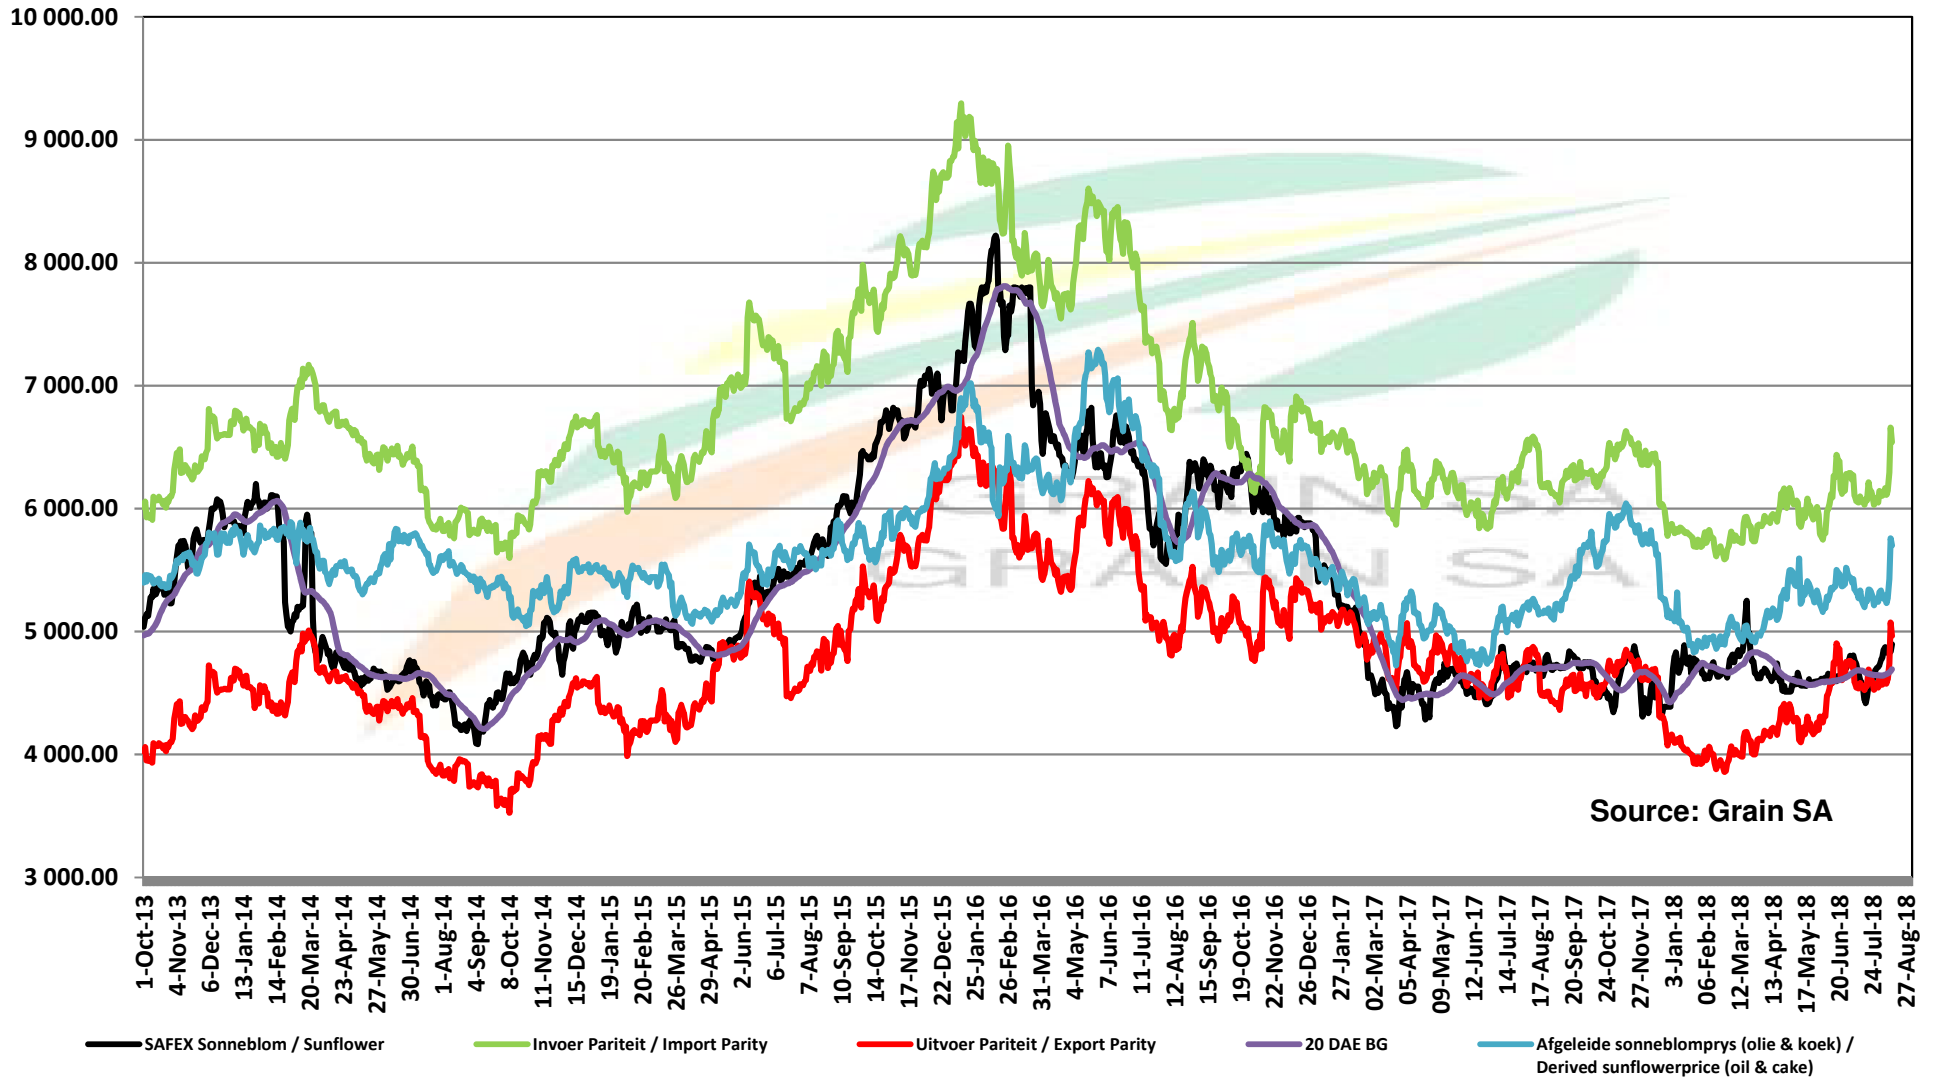

PRICES OF EU SUNFLOWER SEED DELIVERED IN RANDFONTEIN PRYSE VAN EU SONNEBLMSAAD GELEWER IN RANDFONTEIN

Source: Grain SA

PRICES OF EU SUNFLOWER SEED DELIVERED IN RANDFONTEIN PRYSE VAN EU SONNEBLOMSAAD GELEWER IN RANDFONTEIN

Source: Grain SA

PRICES OF SOYBEAN SEED DELIVERED IN RANDFONTEIN PRYSE VAN SOJABOONSAAD GELEWER IN RANDFONTEIN

PRICES OF ARGENTINIAN SOYBEAN SEED DELIVERED IN RANDFONTEIN PRYSE VAN ARGENTYNSE SOJABOONSAAD GELEWER IN RANDFONTEIN