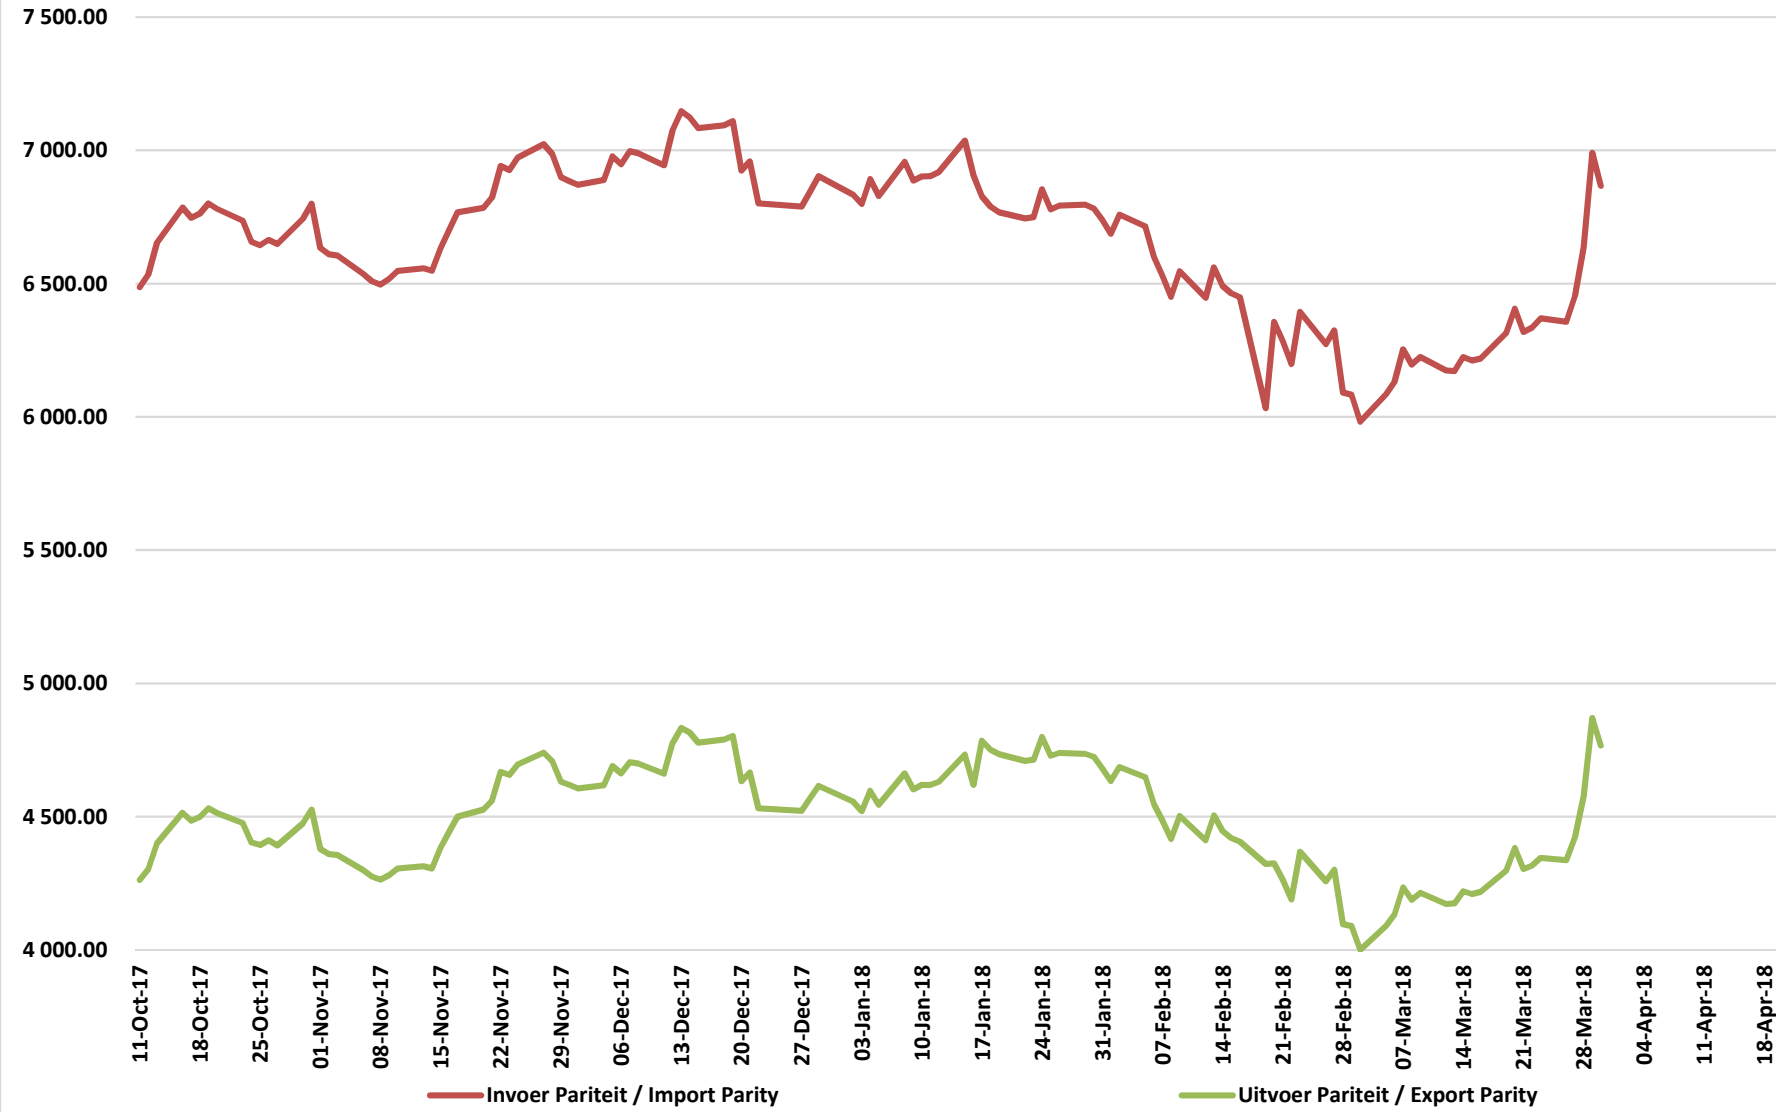

PRICES OF SOYBEAN SEED DELIVERED IN RANDFONTEIN Jul 2018
PRYSE VAN SOJABOONSAAD GELEWER IN RANDFONTEIN AUG 2018