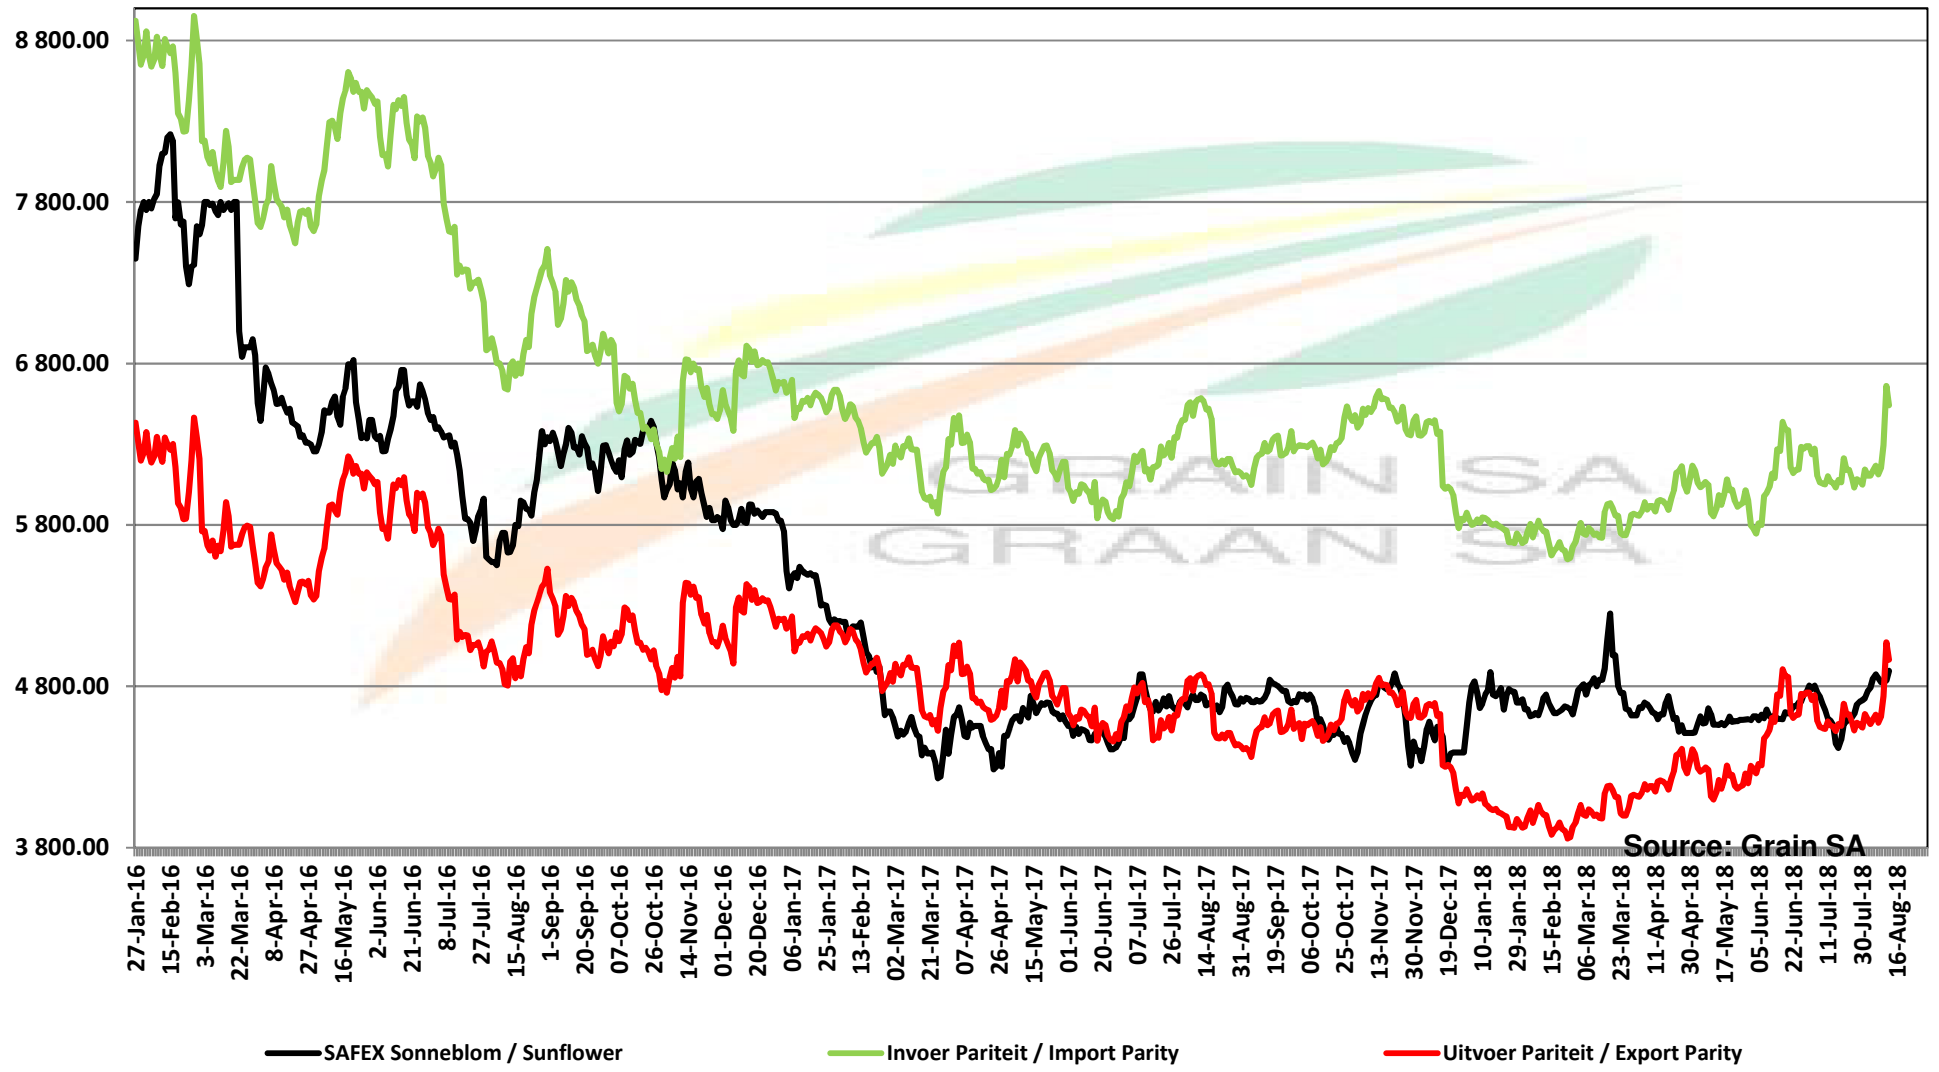

PRICES OF EU SUNFLOWER SEED DELIVERED IN RANDFONTEIN PRYSE VAN EU SONNEBLMSAAD GELEWER IN RANDFONTEIN

Source: Grain SA

PRICES OF EU SUNFLOWER SEED DELIVERED IN RANDFONTEIN PRYSE VAN EU SONNEBLOMSAAD GELEWER IN RANDFONTEIN