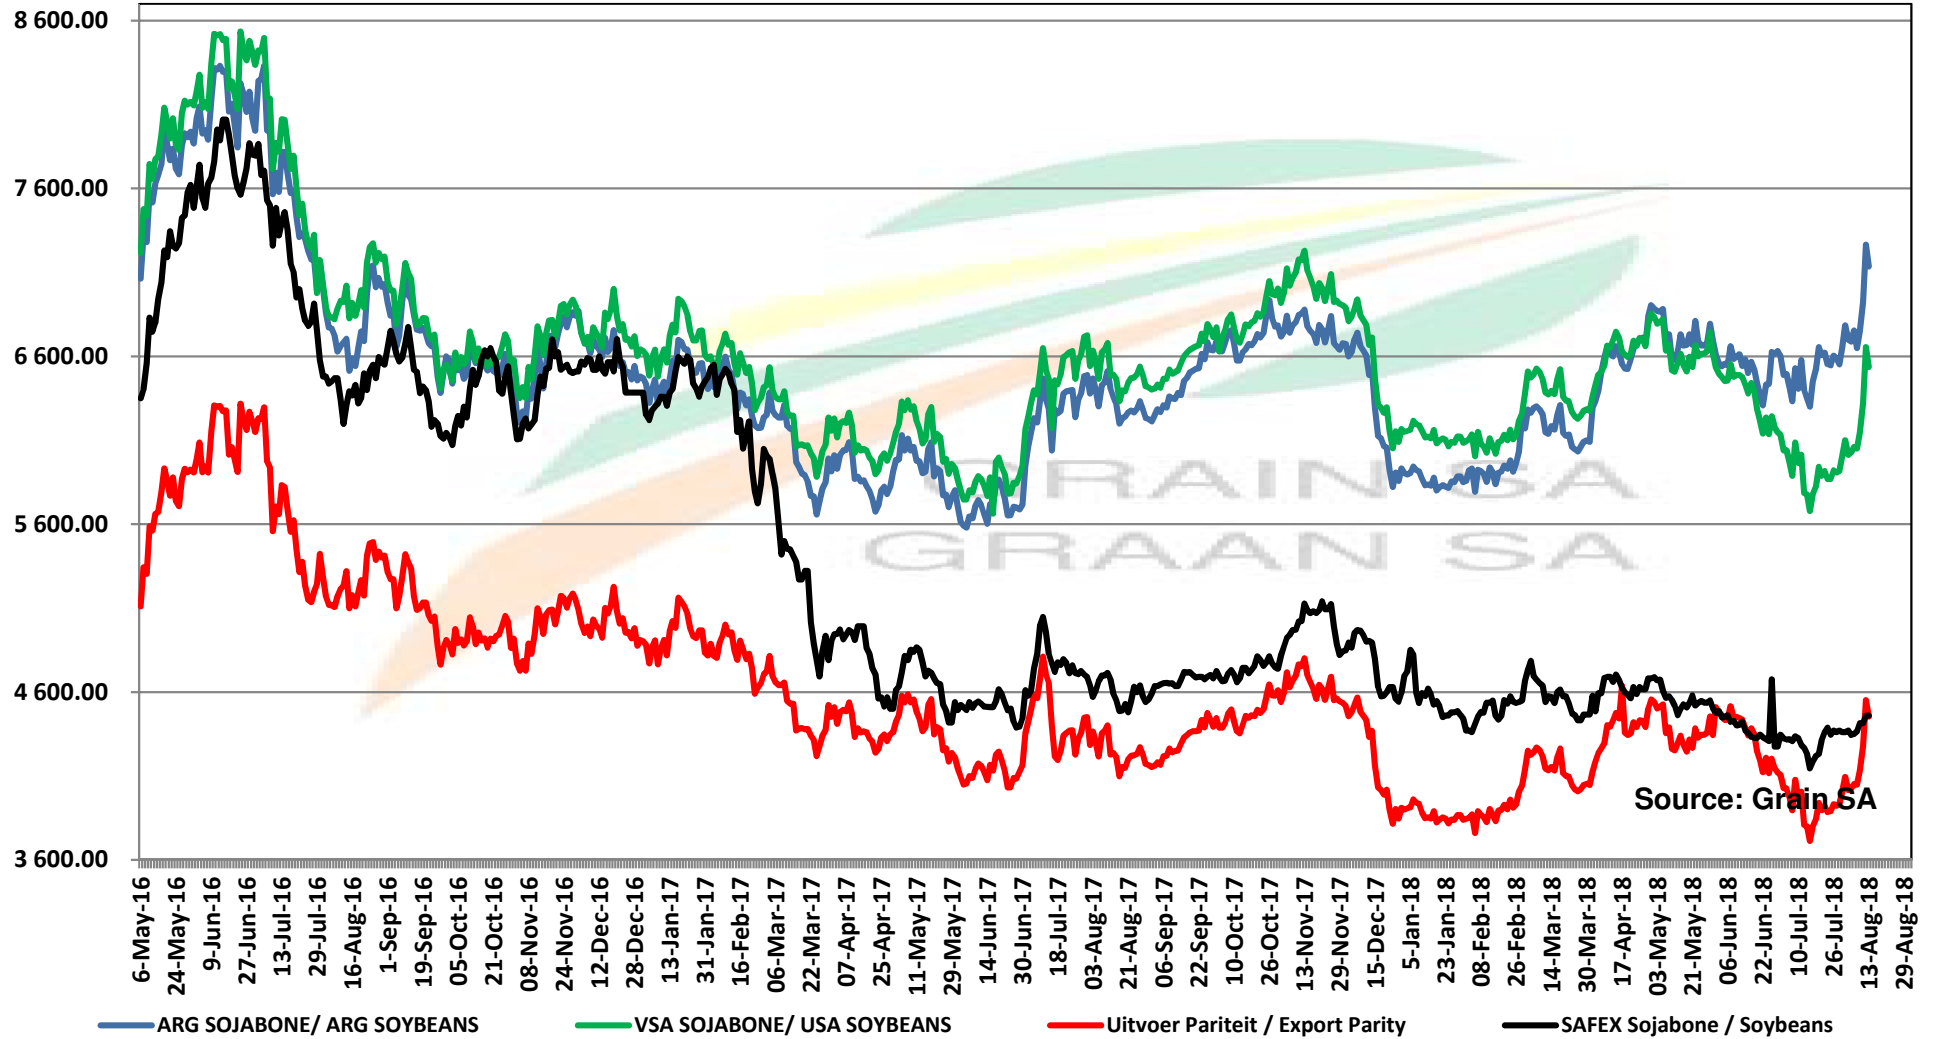

PRICES OF EU SUNFLOWER SEED DELIVERED IN RANDFONTEIN PRYSE VAN EU SONNEBLMSAAD GELEWER IN RANDFONTEIN

Source: Grain SA

PRICES OF EU SUNFLOWER SEED DELIVERED IN RANDFONTEIN PRYSE VAN EU SONNEBLOMSAAD GELEWER IN RANDFONTEIN

Source: Grain SA

PRICES OF SOYBEAN SEED DELIVERED IN RANDFONTEIN PRYSE VAN SOJABOONSAAD GELEWER IN RANDFONTEIN

PRICES OF ARGENTINIAN SOYBEAN SEED DELIVERED IN RANDFONTEIN PRYSE VAN ARGENTYNSE SOJABOONSAAD GELEWER IN RANDFONTEIN