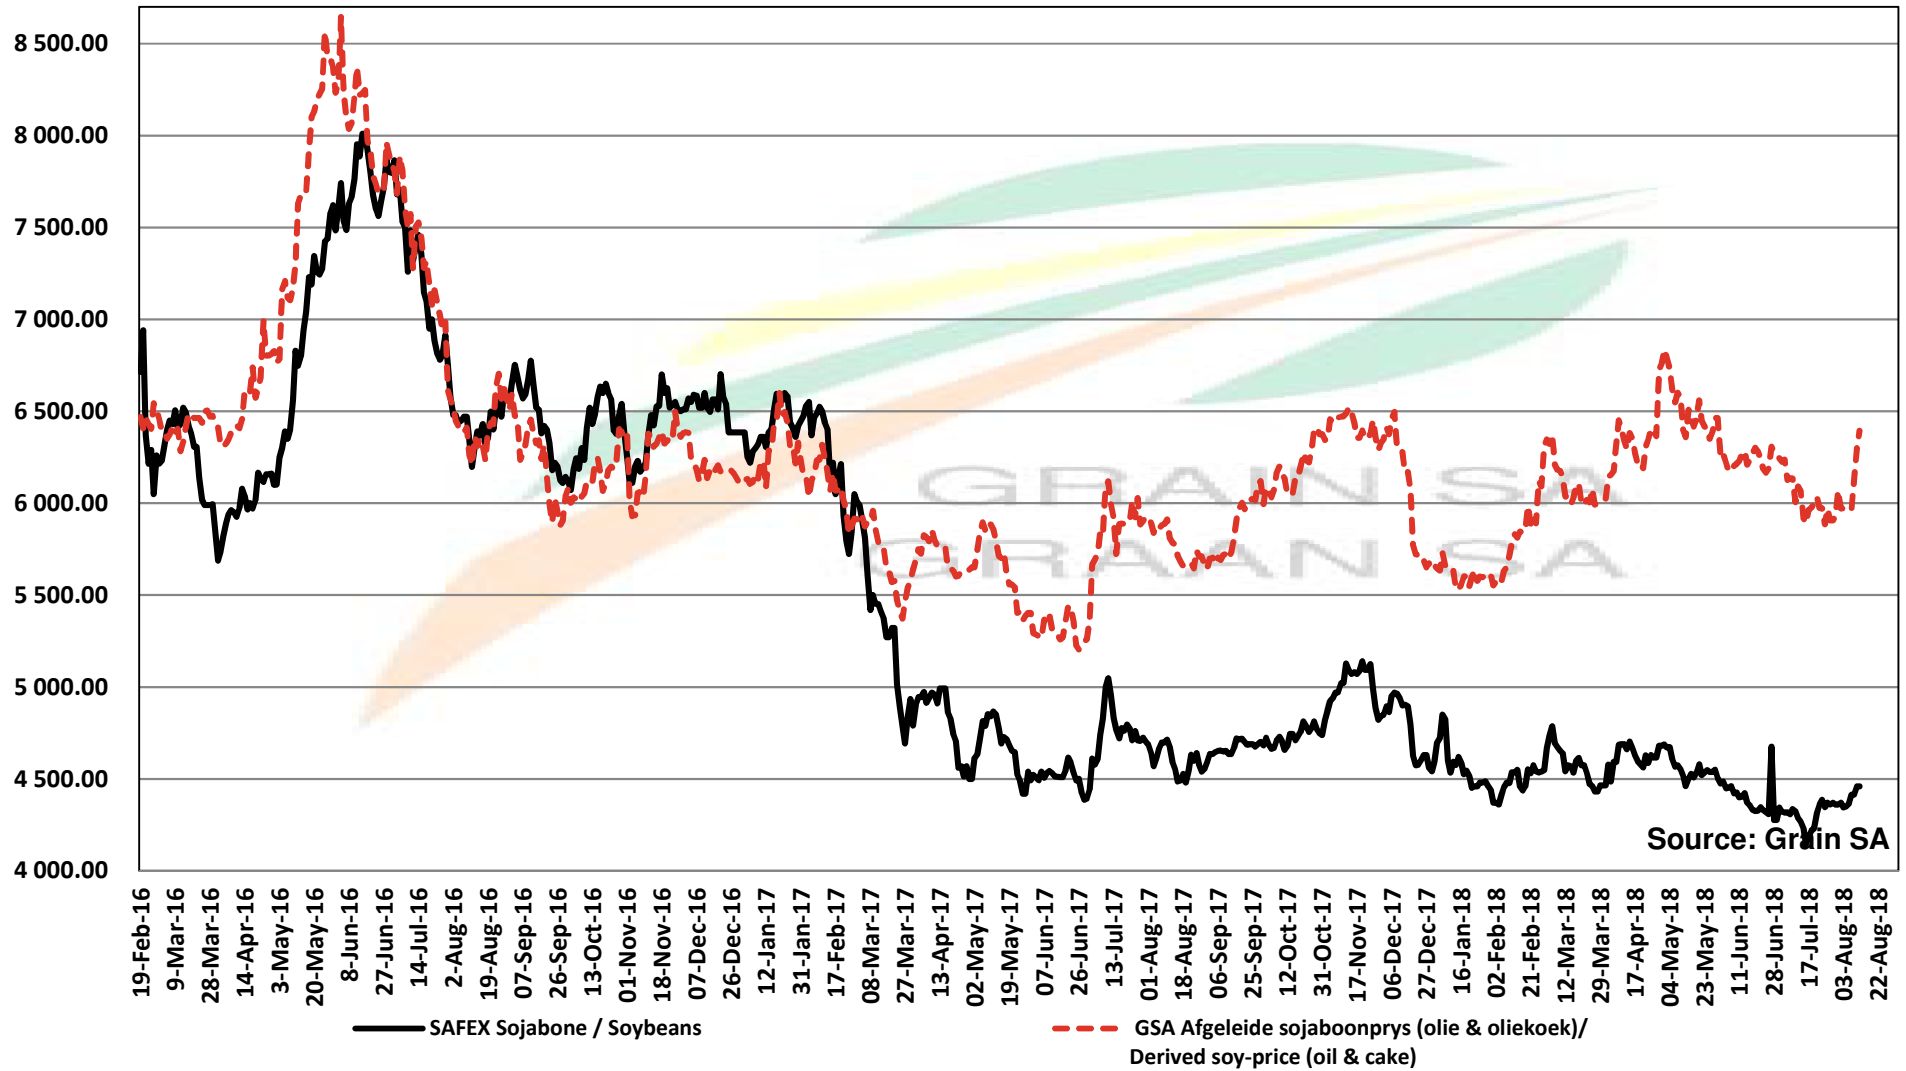

PRICES OF DERIVED SOYBEAN DELIVERED IN RANDFONTEIN PRYSE VAN AFGELEIDE SOJABONE GELEWER IN RANDFONTEIN