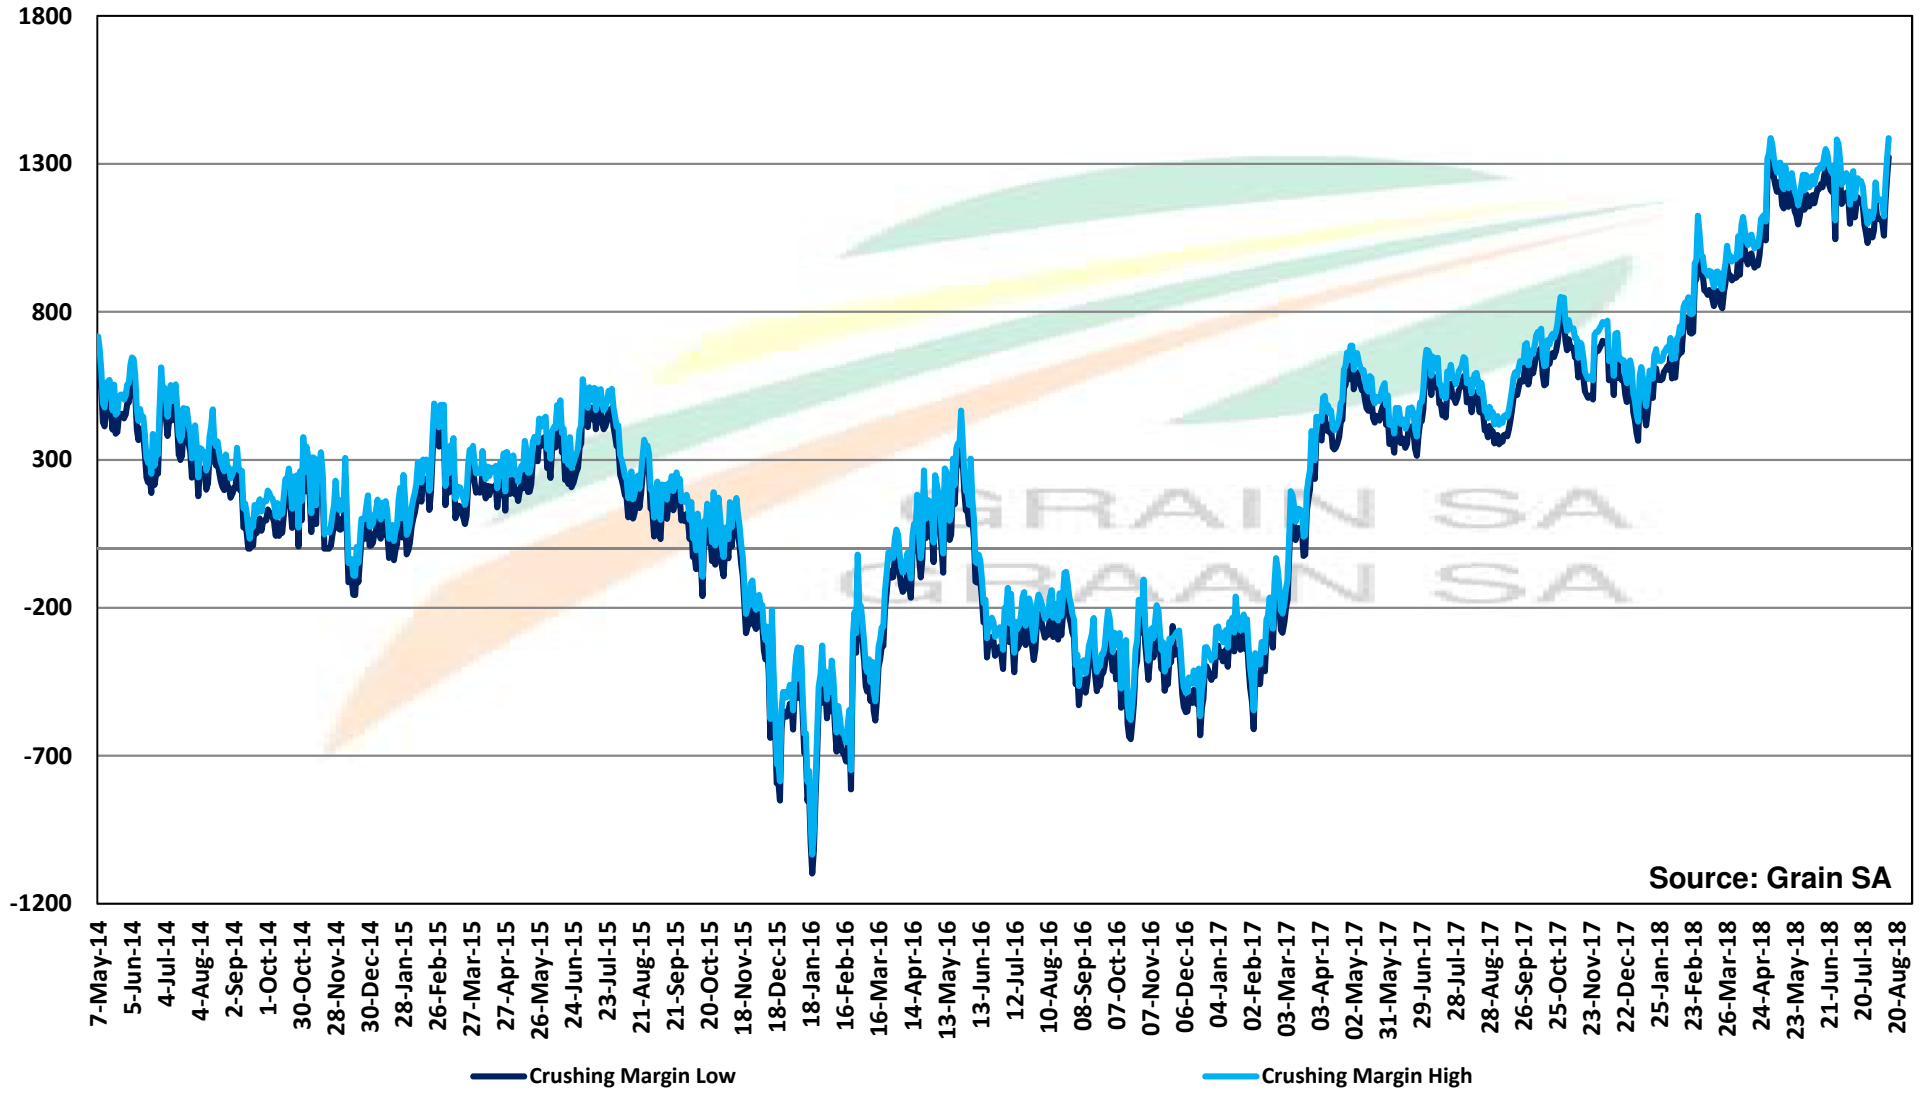

PRICES OF SOYBEAN CRUSHING MARGIN PRYSE VAN SOJABOON PERSMARGE

Source: Grain SA