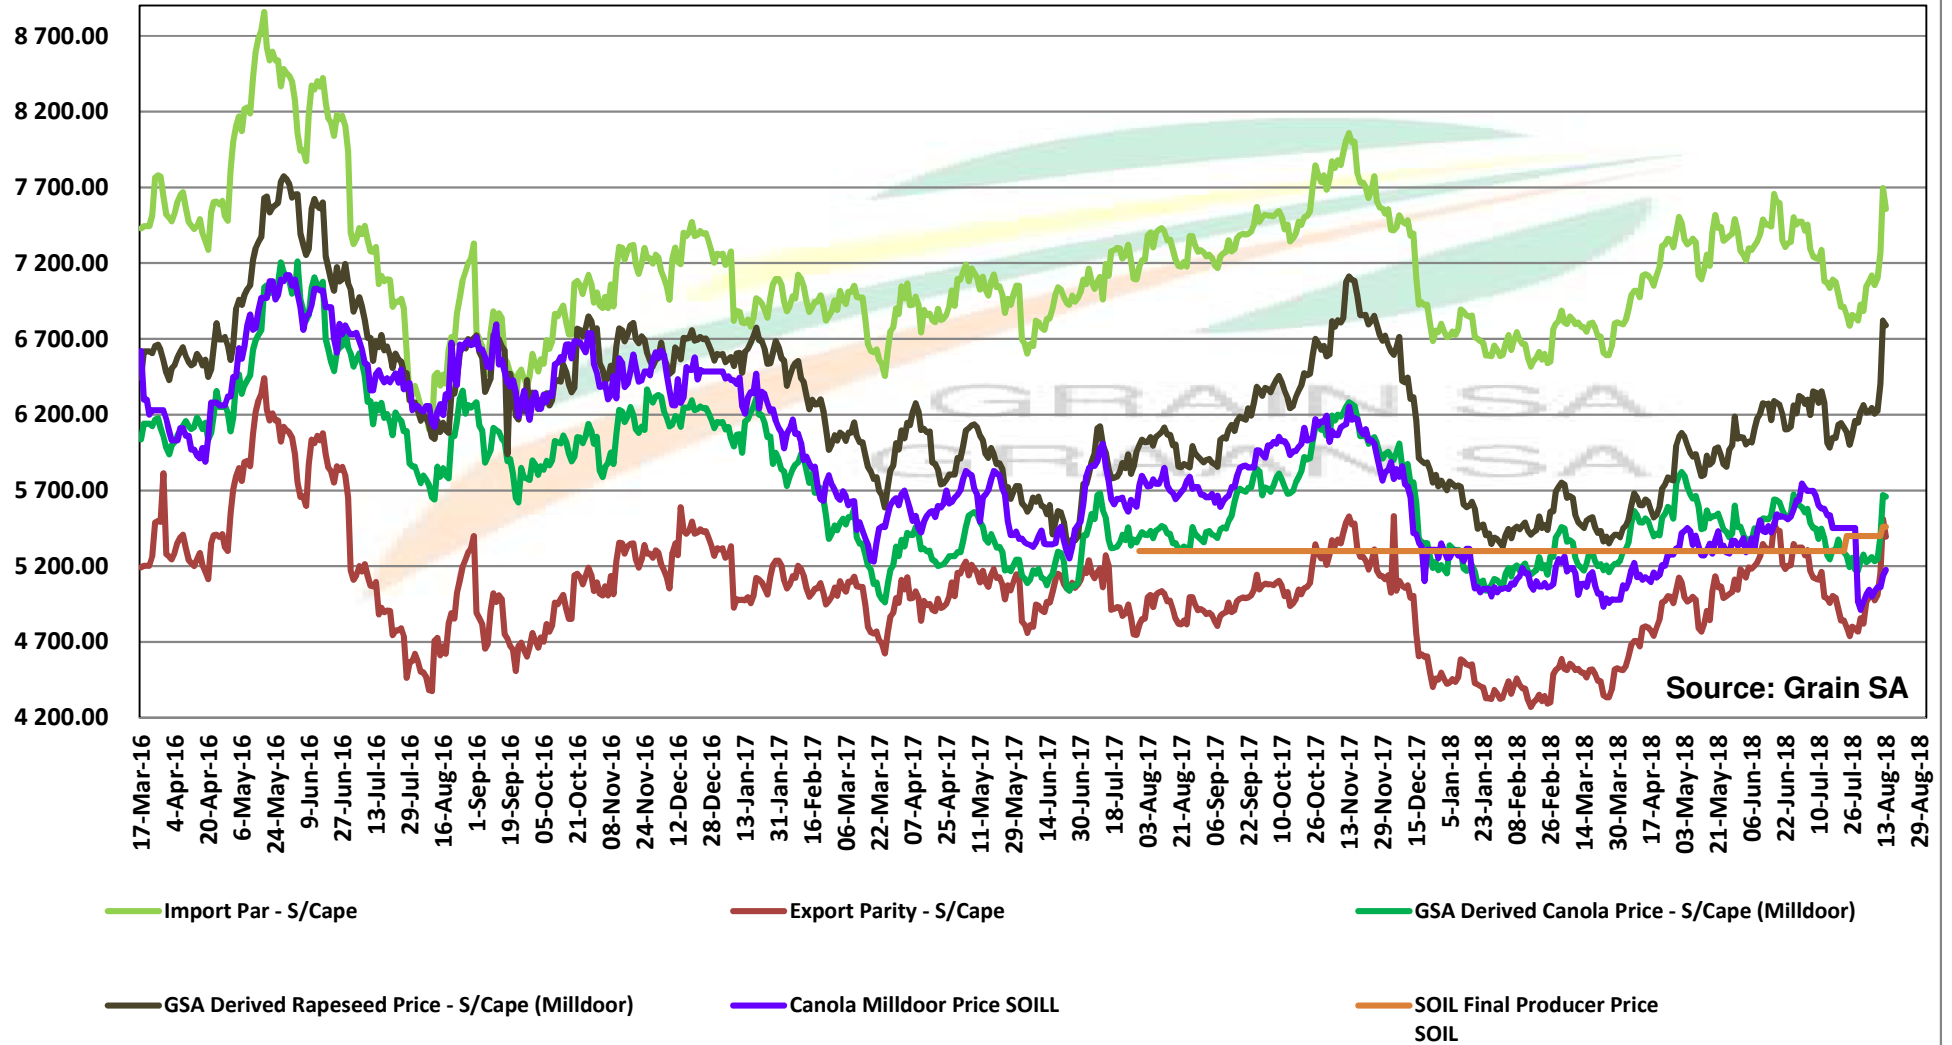

PRICES OF SOYBEAN CRUSHING MARGIN PRYSE VAN SOJABOON PERSMARGE

Source: Grain SA

PRICES OF BRAZILIAN SOYBEAN DELIVERED IN RANDFONTEIN PRYSE VAN BRASILIAANSE SOJABONE GELEWER IN RANDFONTEIN

Prices of Canola in the South Cape (Swellendam) Canolapryse in die Suid-Kaap (Swellendam)

PRICES OF PROCESSED AND GRADED USA CHOICE GRADE GROUNDNUTS (40/50) (RANDFONTEIN)
PRYSE VAN UITGEDOP EN GESORTEERDE VSA KEURGRAAD GRONDBONE MET 'N PITGROOTTE VAN
40/50 pitgrootte (RANDFONTEIN)

**PRICES OF PROCESSED AND GRADED ARGENTINEAN CHOICE GRADE GROUNDNUTS (40/50)
(RANDFONTEIN)**