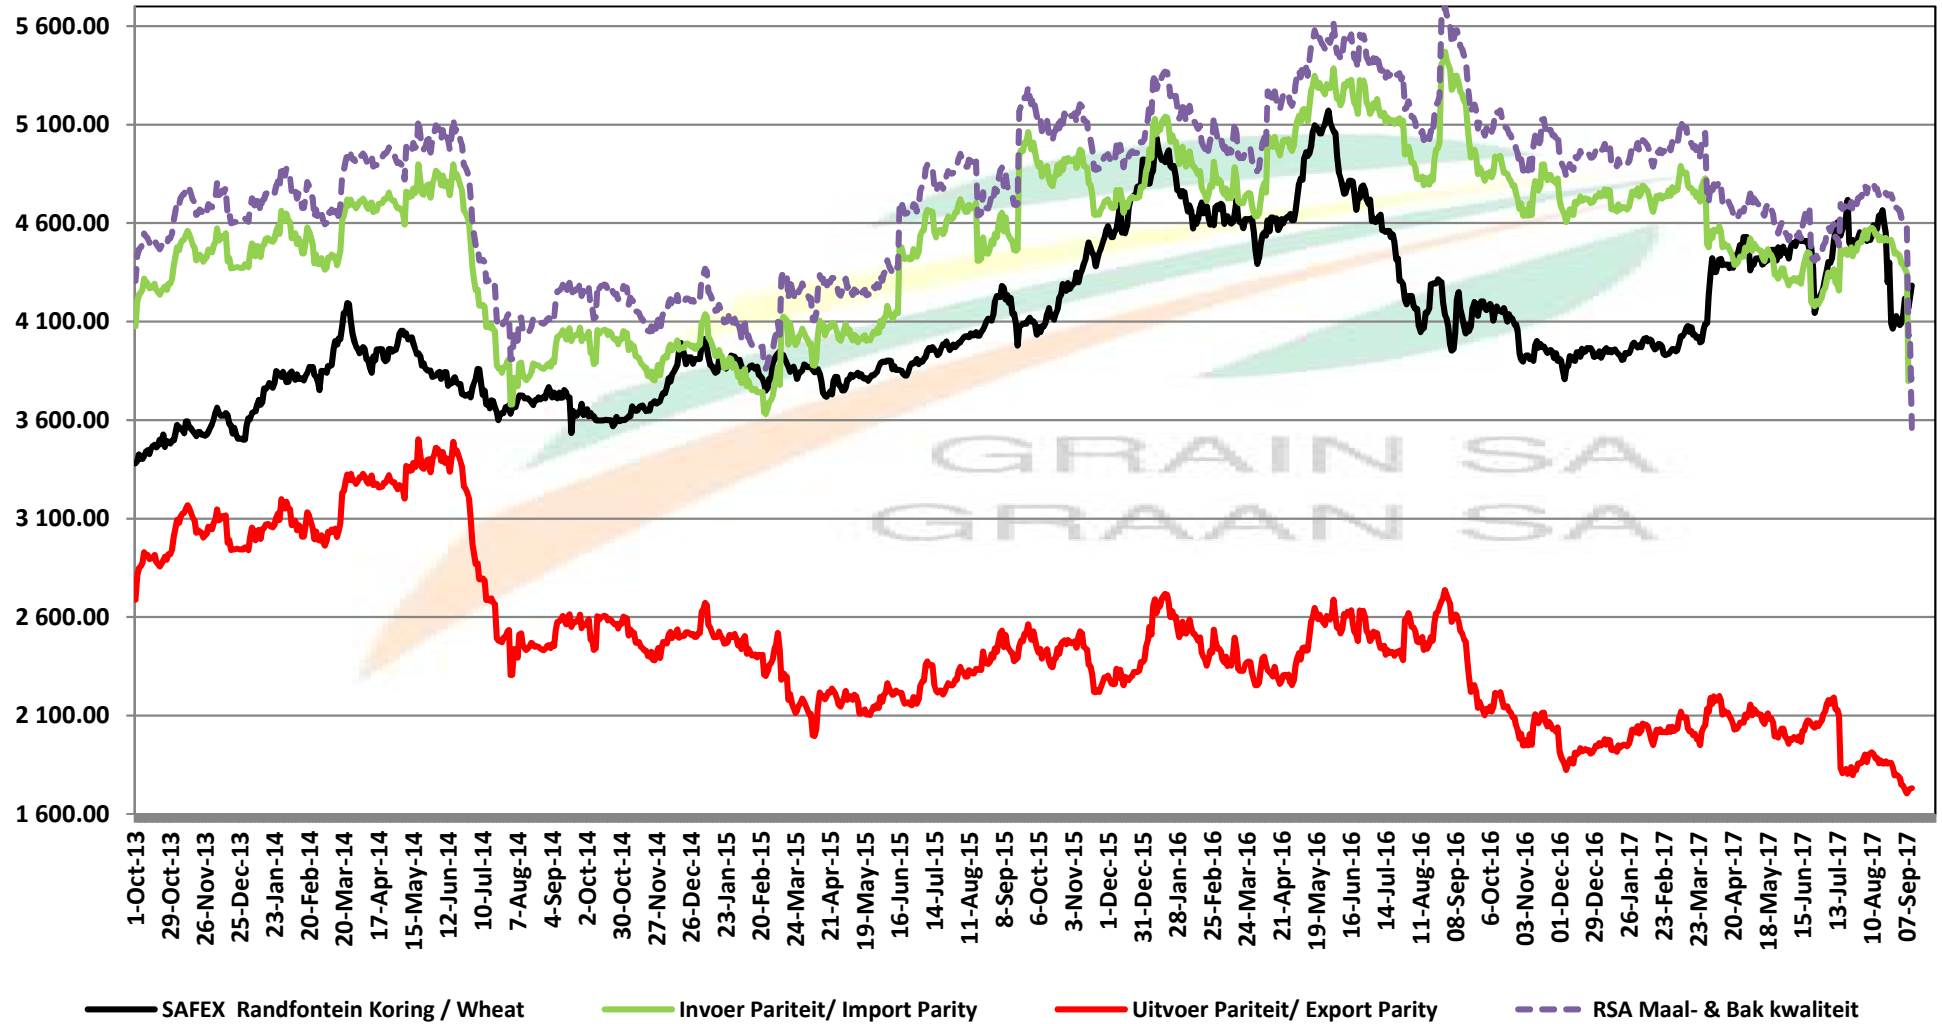

# PRICES OF RSA AND ARGENTINE WHEAT DELIVERED IN RANDFONTEIN PRYSE VAN RSA EN ARGENTYNSE KORING GELEWER IN RANDFONTEIN

Source: Grain SA

## PRYSE VAN SUID AFRIKAANSE EN VSA KORING GELEWER IN RANDFONTEIN

Source: Grain SA