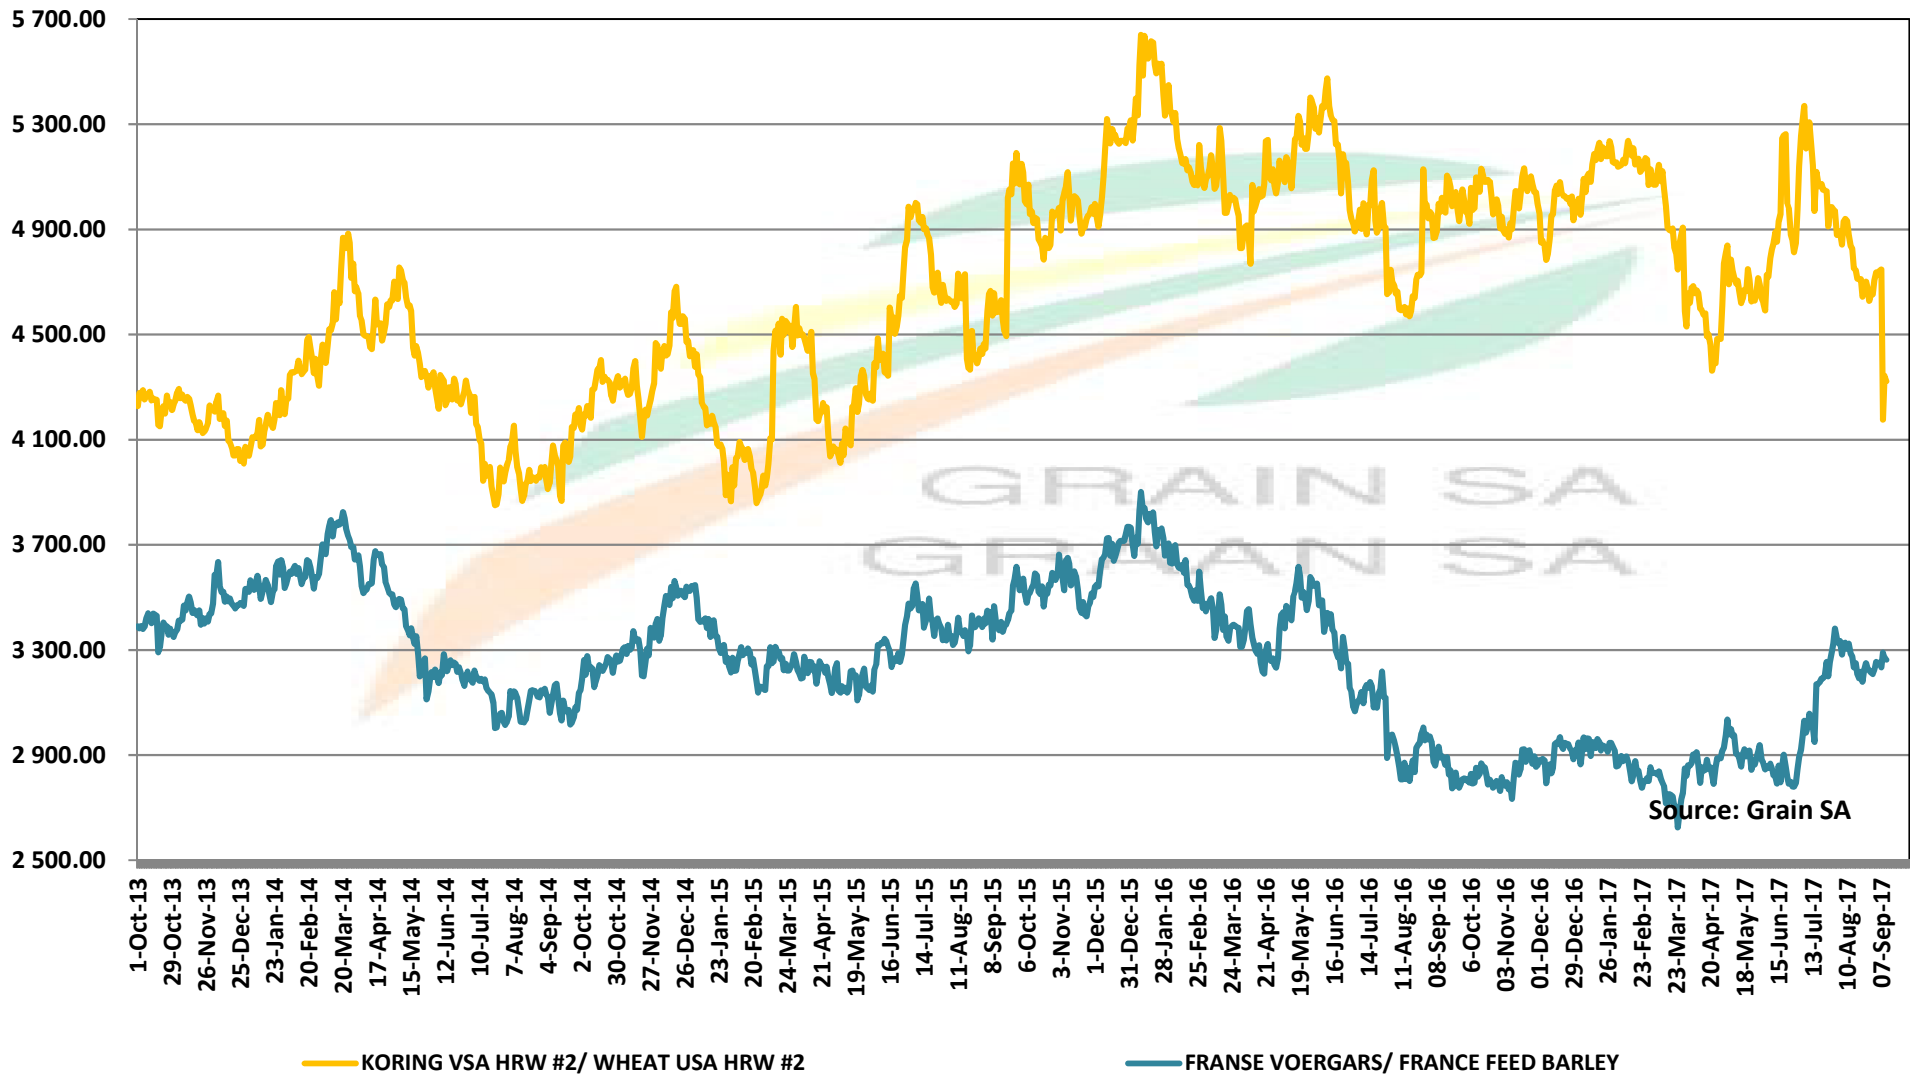

IMPORT PARITY OF USA HRW AND FRANCE FEED BARLEY

INVOERPARITEIT VAN VSA HRW KORING EN FRANSE VOERGARS

Source: Grain SA