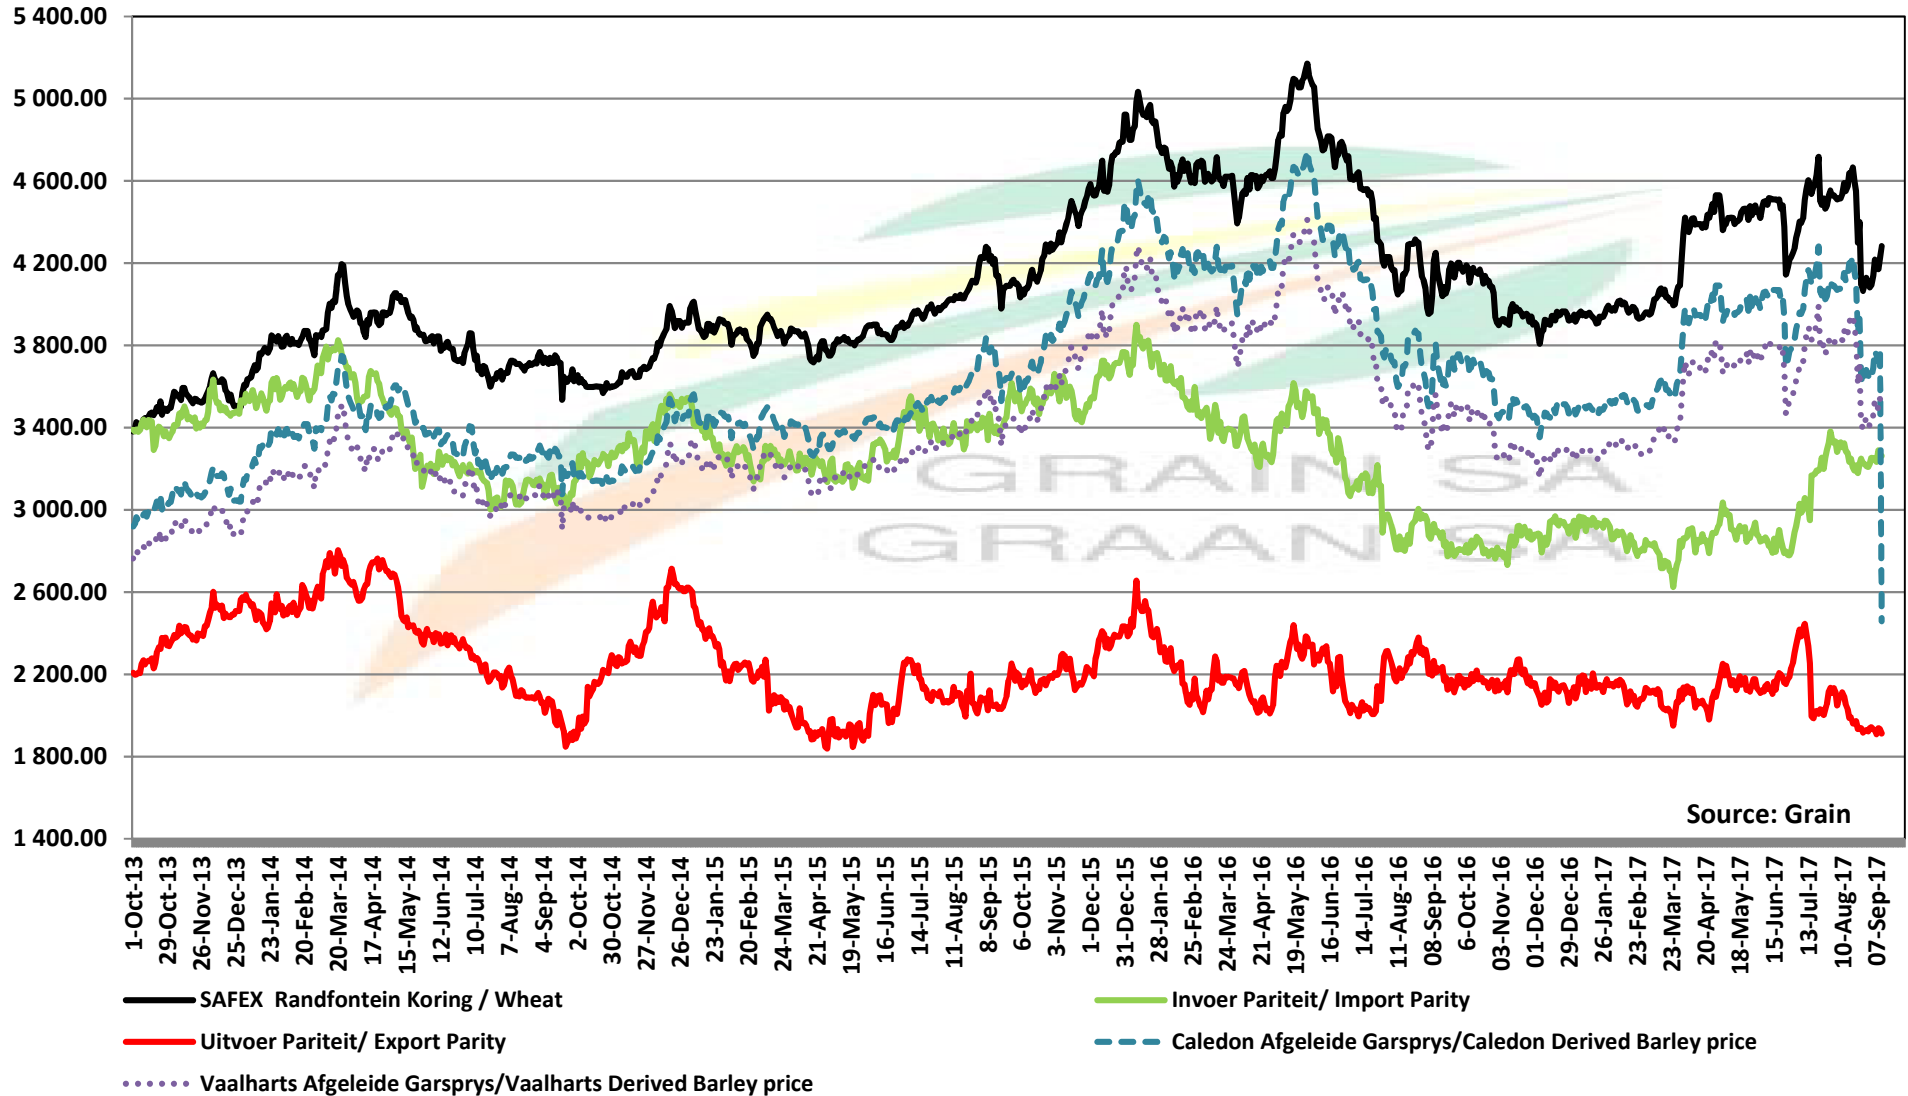

PRICES OF BARLEY DELIVERED IN RANDFONTEIN

PRYSE VAN GARS GELEWER IN RANDFONTEIN