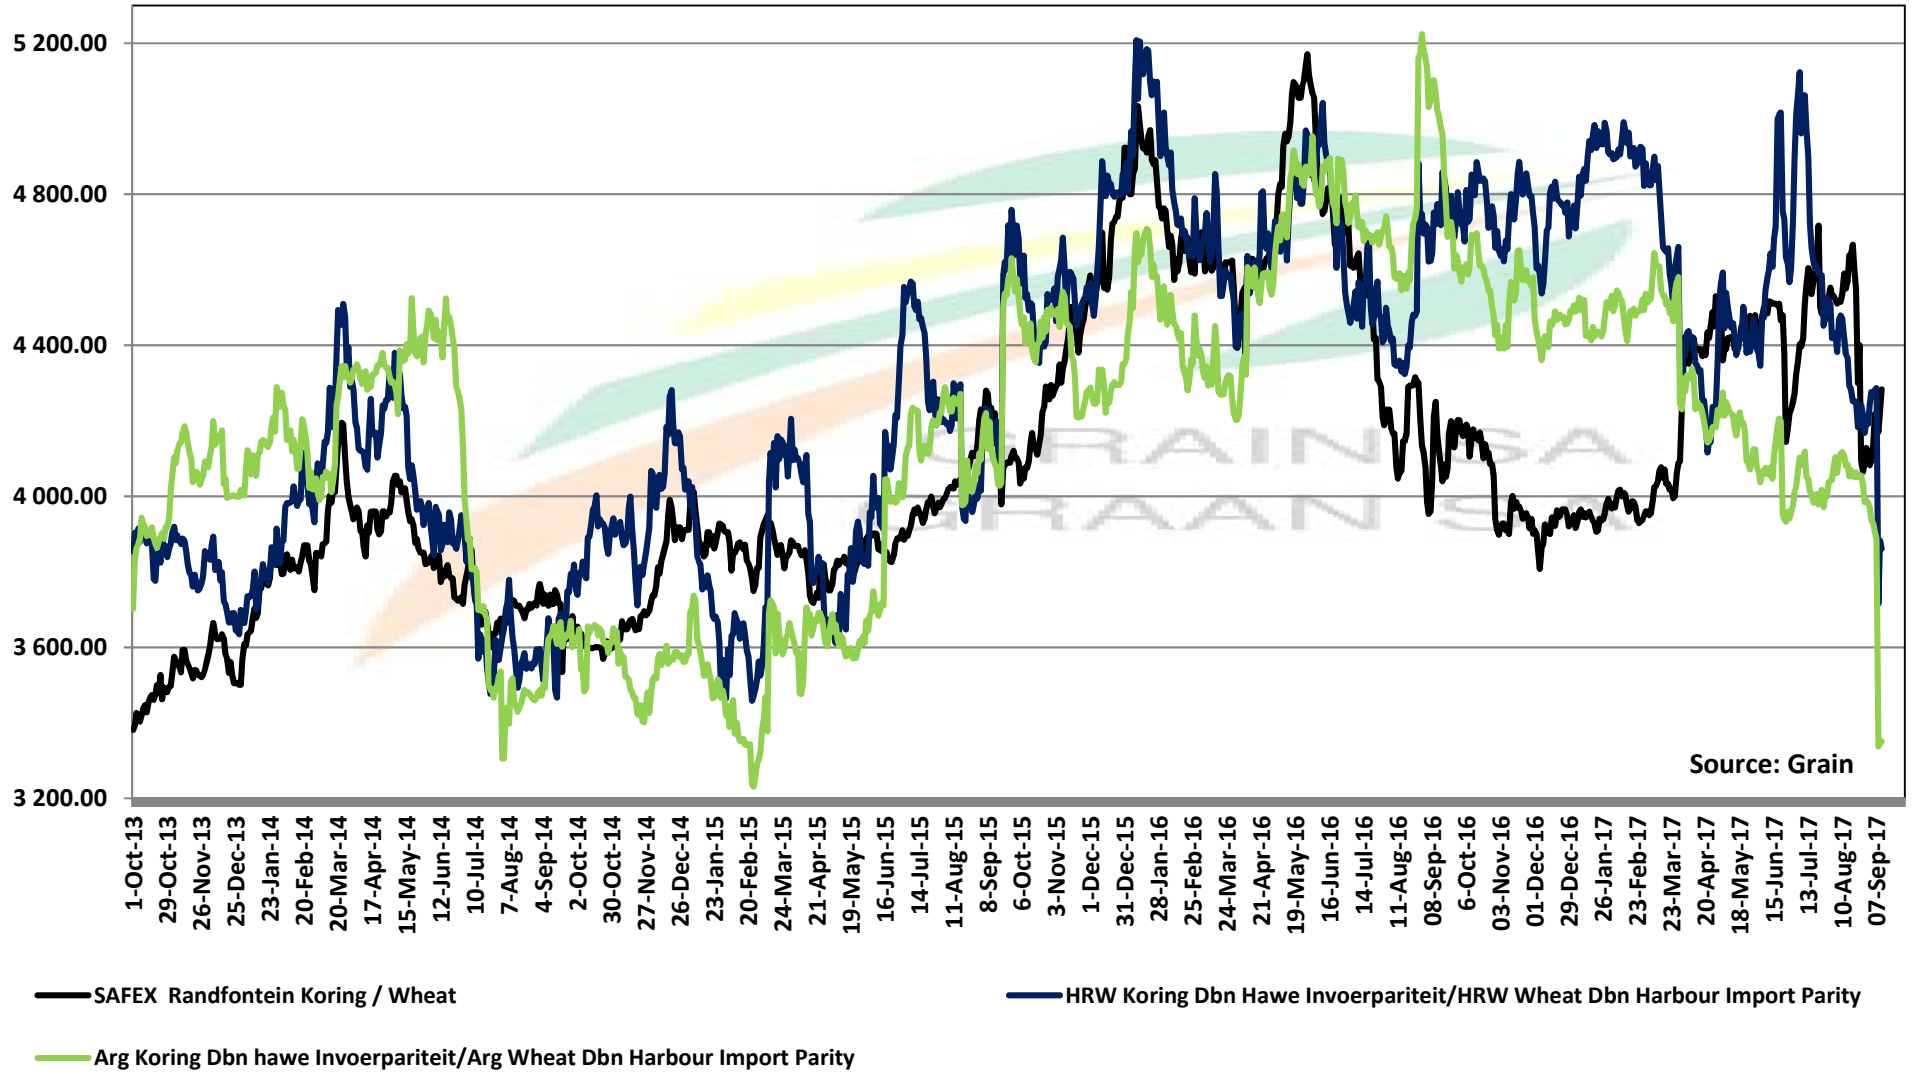

PRICES OF WHEAT DELIVERED IN DURBAN HARBOUR PRYSE VAN KORING VIR LEWERING IN DURBAN HAWE