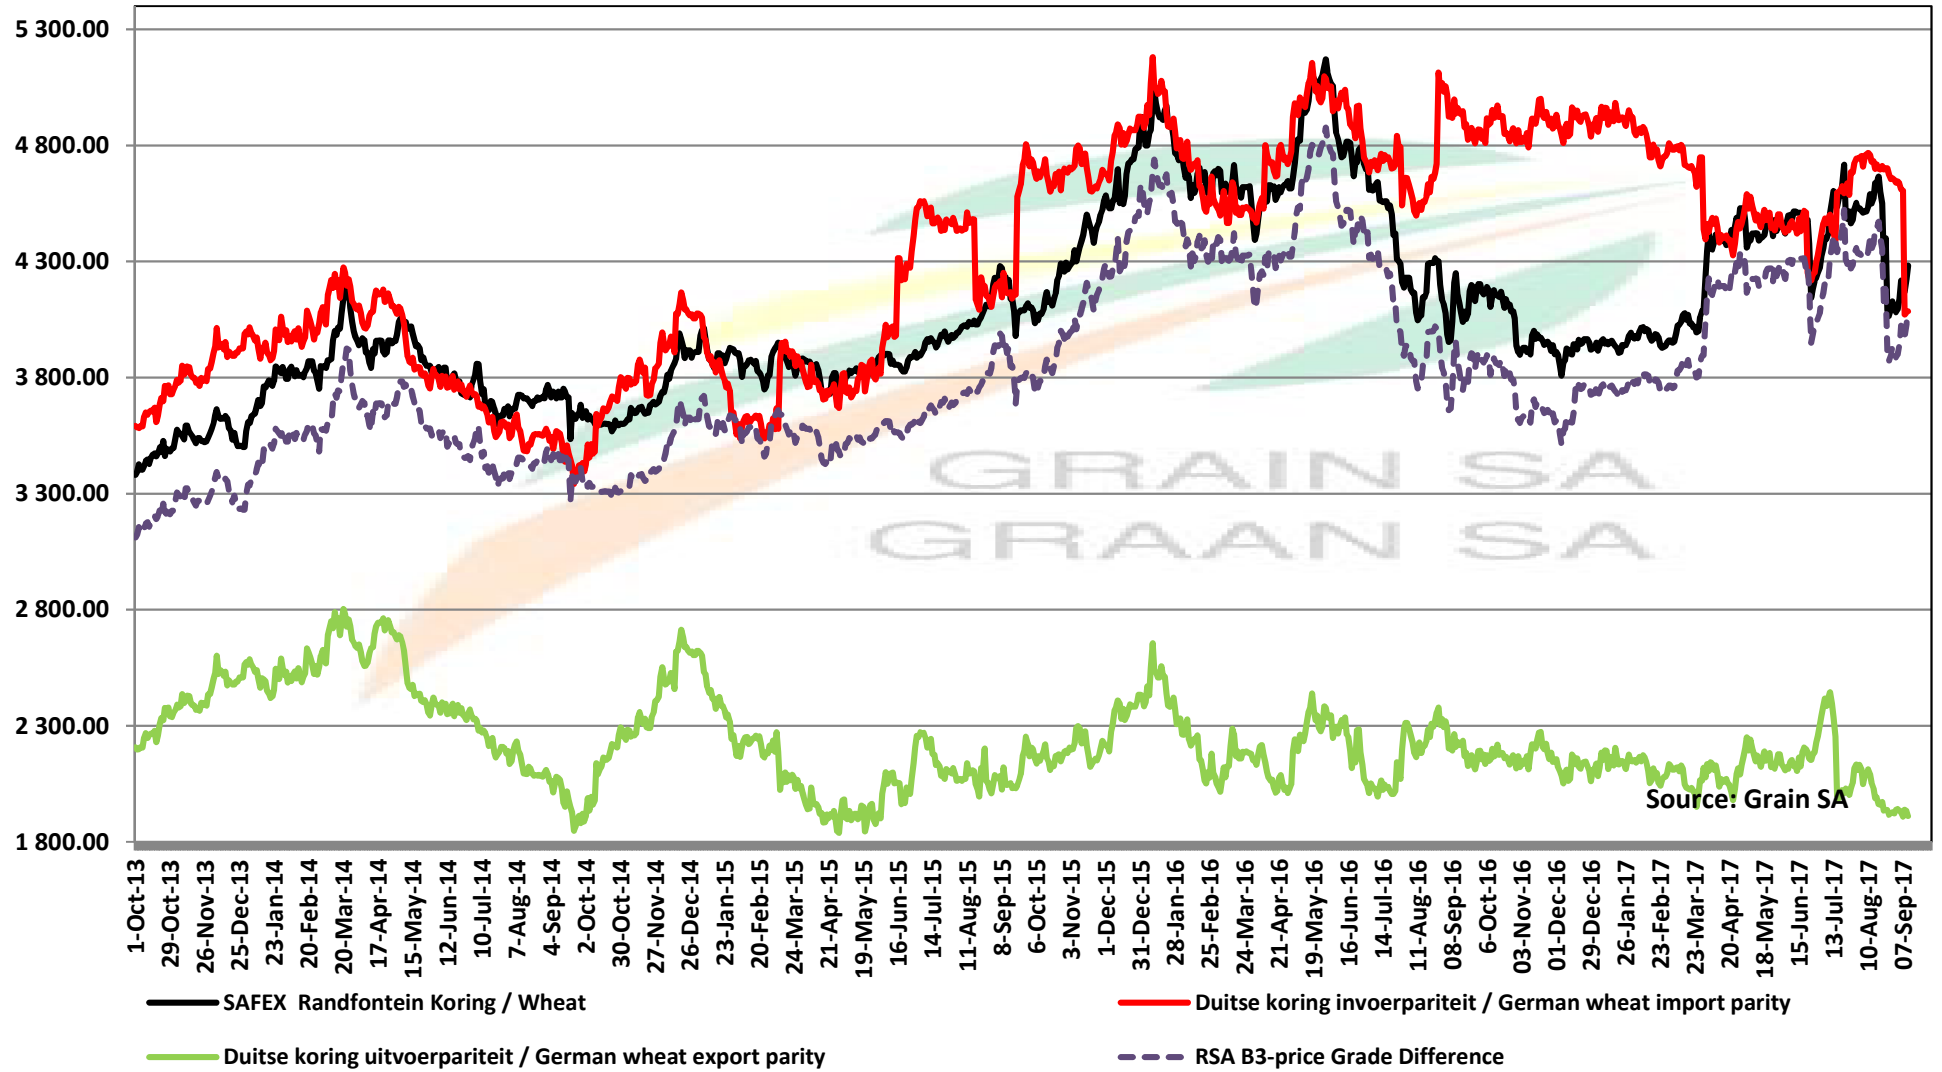

PRICES OF RSA AND GERMAN WHEAT DELIVERED IN RANDFONTEIN

PRYSE VAN RSA EN DUITSTE KORING GELEWER IN RANDFONTEIN