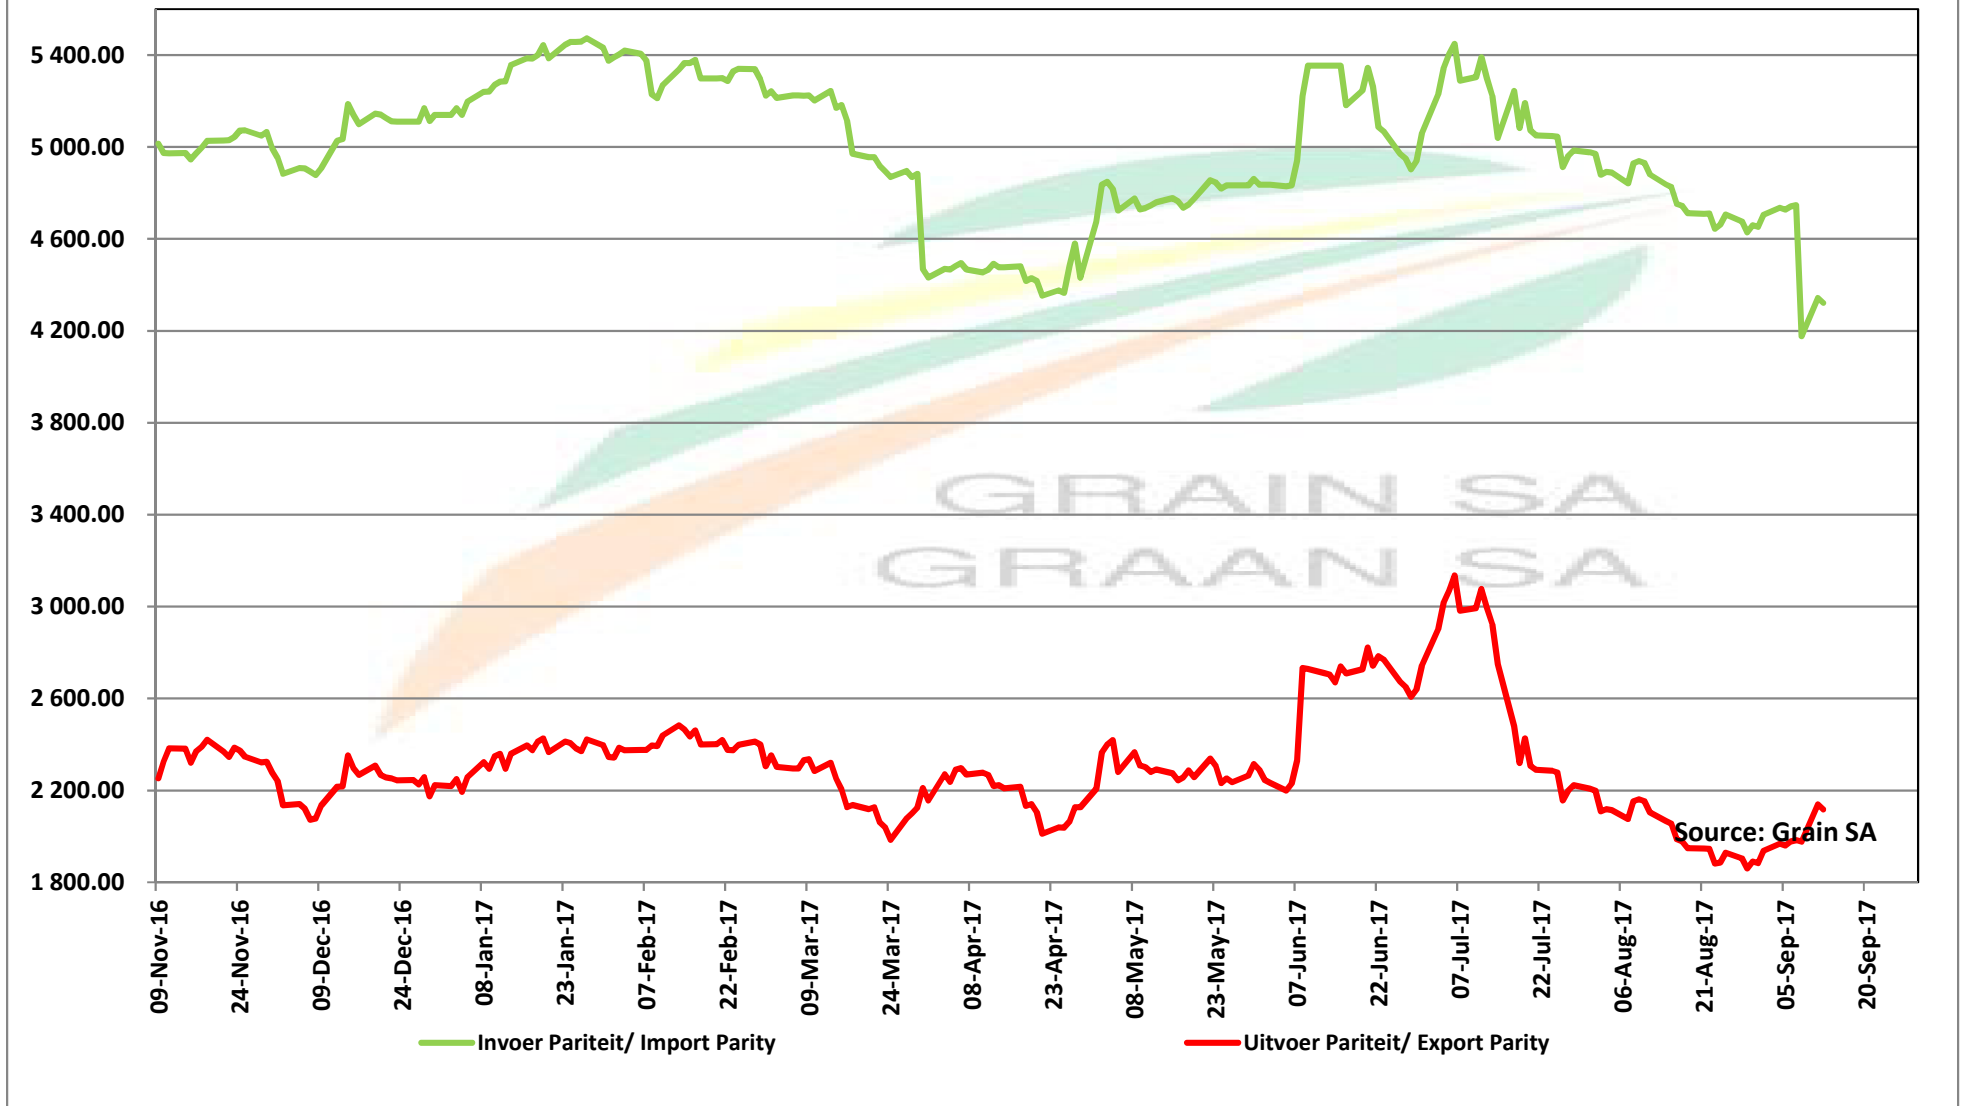

PRICES OF HRW WHEAT DELIVERED IN SEP 2017 (RANDFONTEIN)
PRYSE VAN HRW KORING VIR LEWERING IN SEP 2017 (RANDFONTEIN)