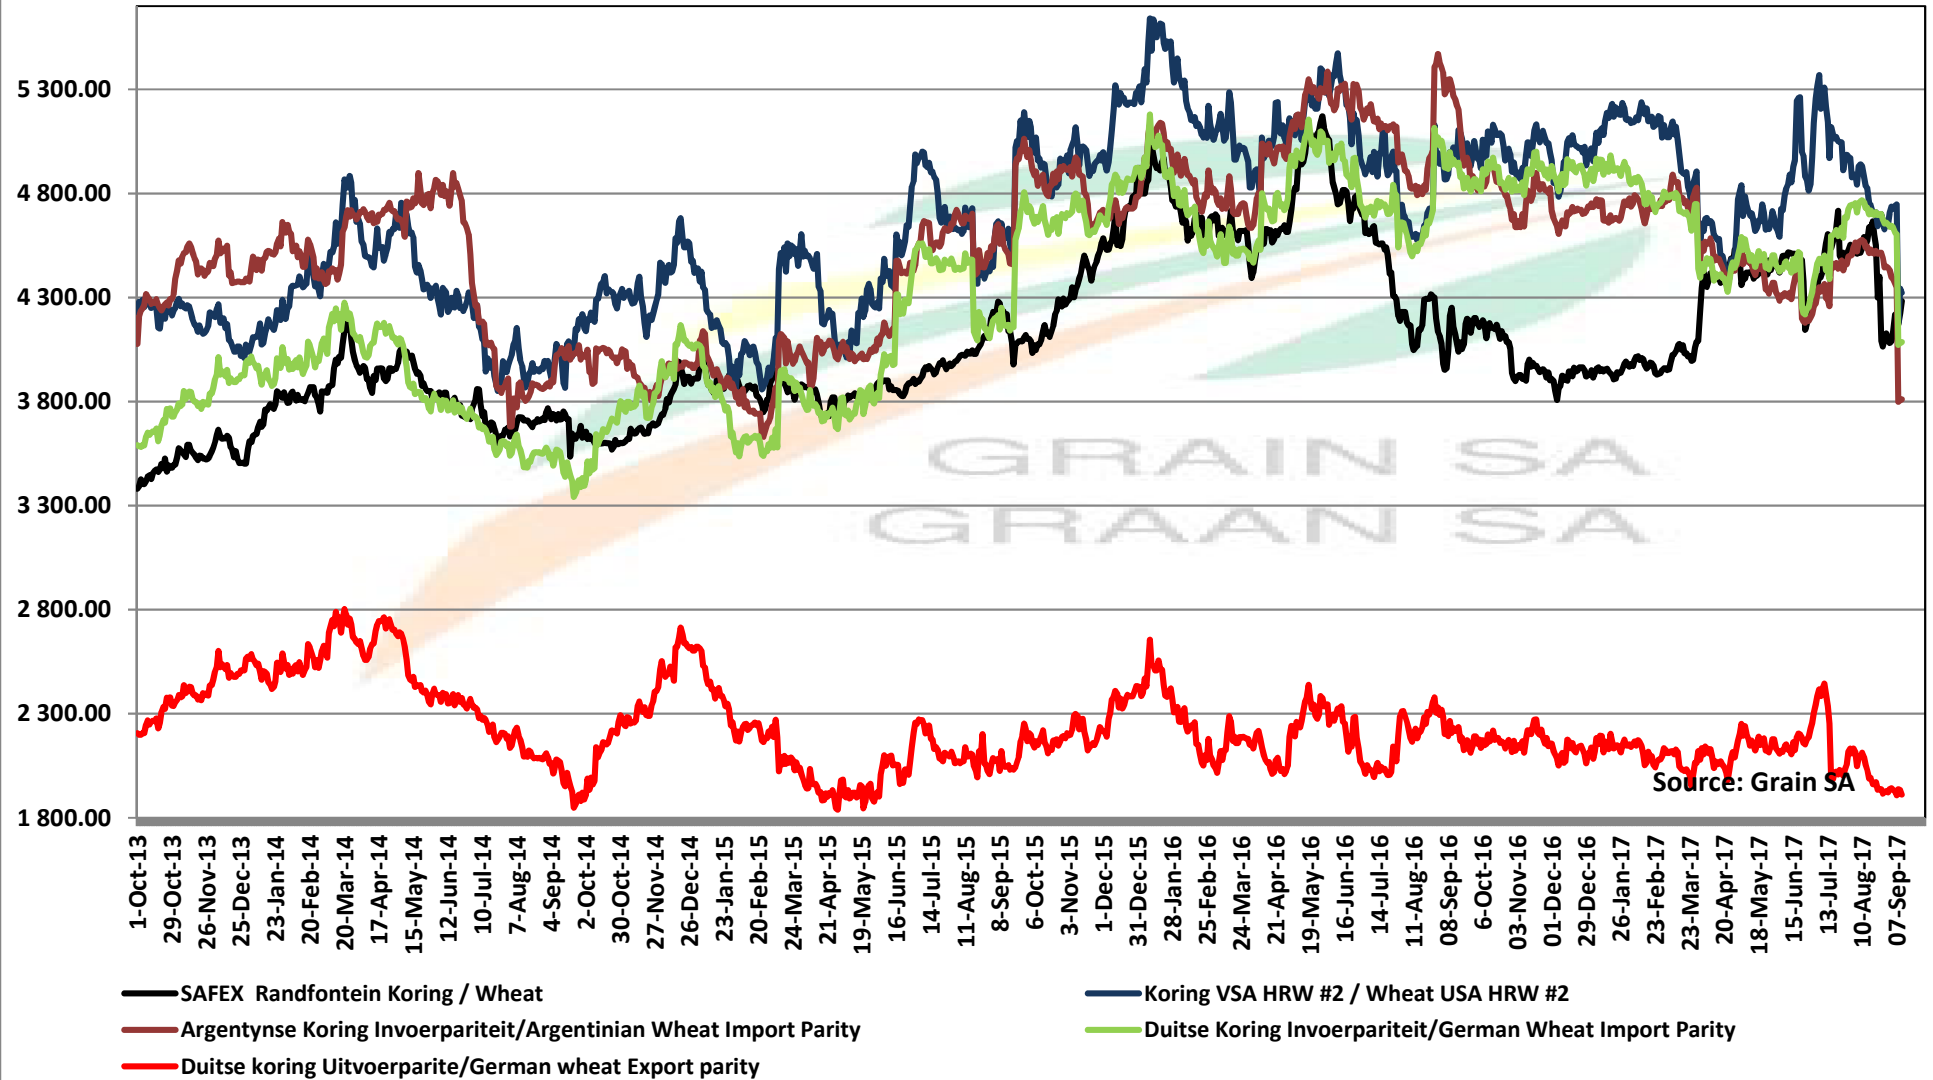

PRICES OF WHEAT DELIVERED IN RANDFONTEIN PRYSE VAN KORING GELEWER IN RANDFONTEIN