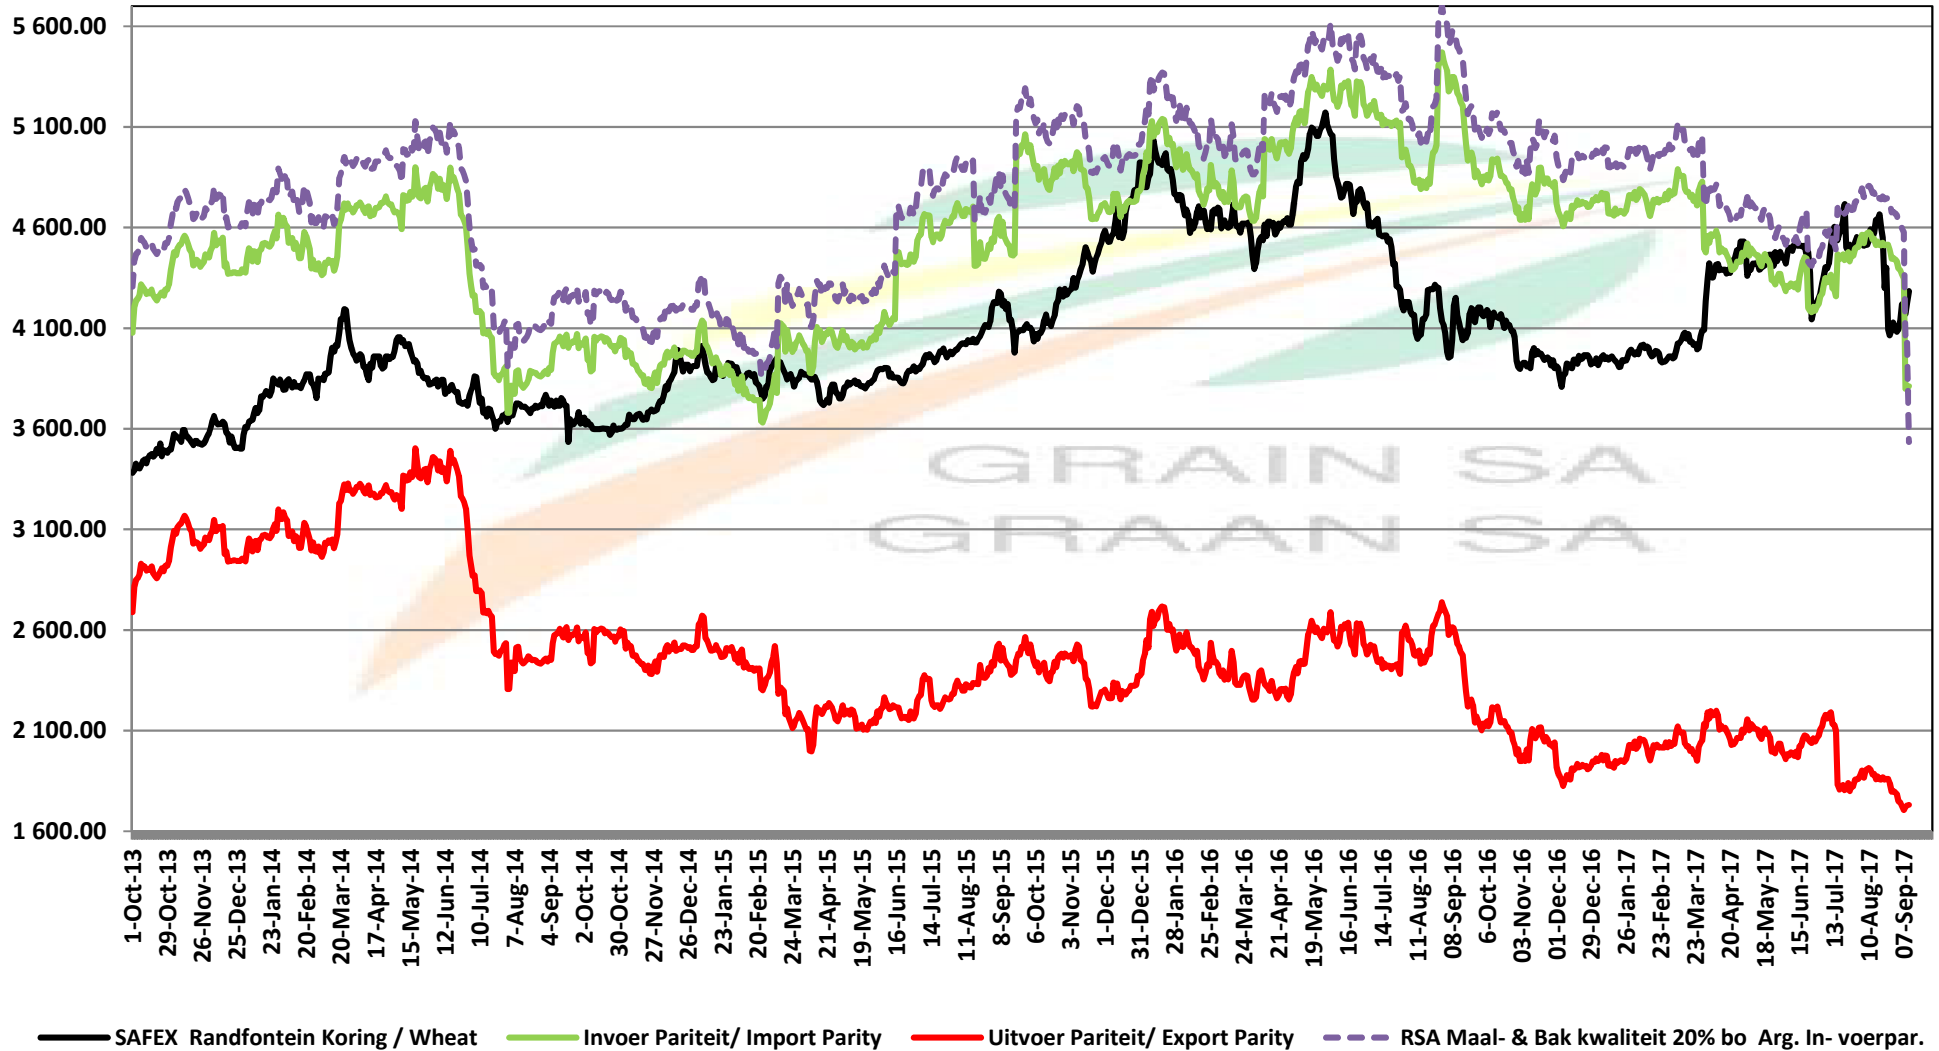

# PRICES OF RSA AND ARGENTINE WHEAT DELIVERED IN RANDFONTEIN PRYSE VAN RSA EN ARGENTYNSE KORING GELEWER IN RANDFONTEIN

Source: Grain SA

## PRYSE VAN SUID AFRIKAANSE EN VSA KORING GELEWER IN RANDFONTEIN

Source: Grain SA