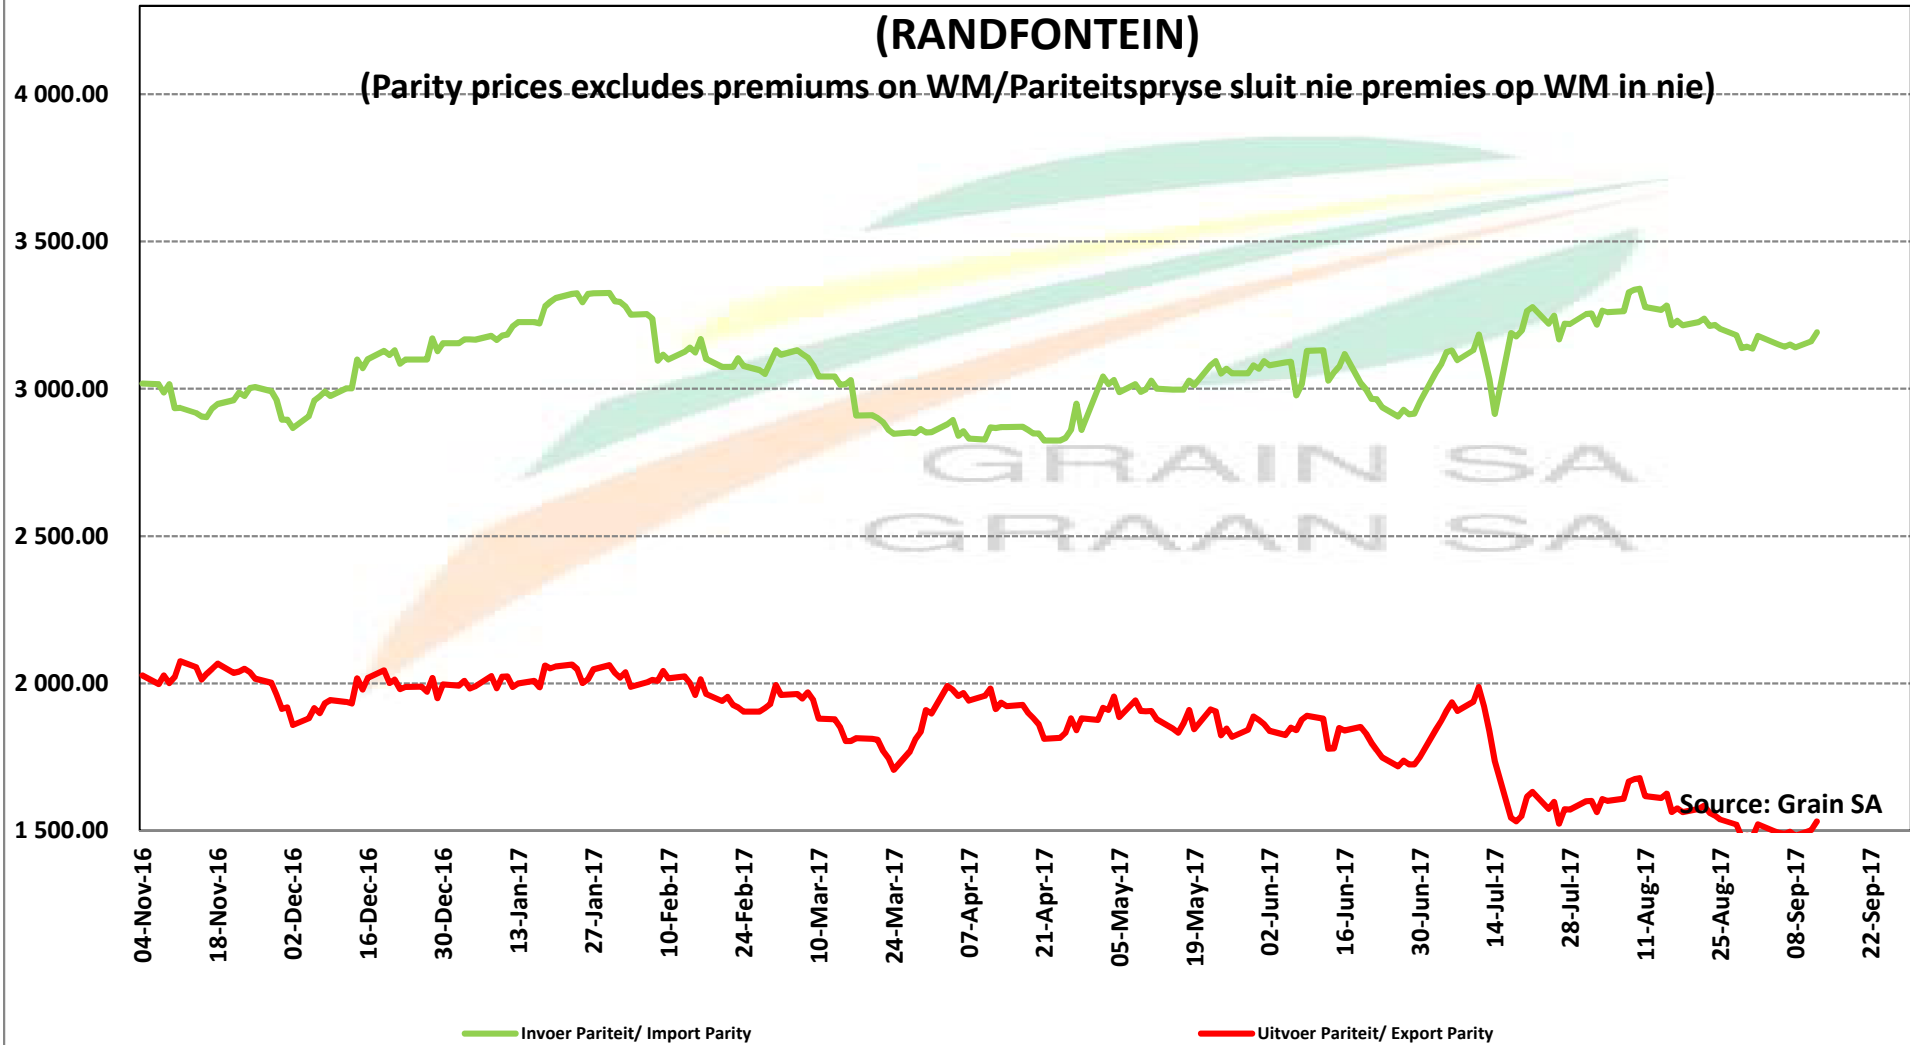

PRICES OF USA WHITE & YELLOW MAIZE DELIVERED IN DEC 2017 (RANDFONTEIN)

PRYSE VAN VSA WITMIELIES & GEELMIELIESVIR LEWERING DEC 2017 (RANDFONTEIN)

(Parity prices excludes premiums on WM/Pariteitspryse sluit nie premies op WM in nie)