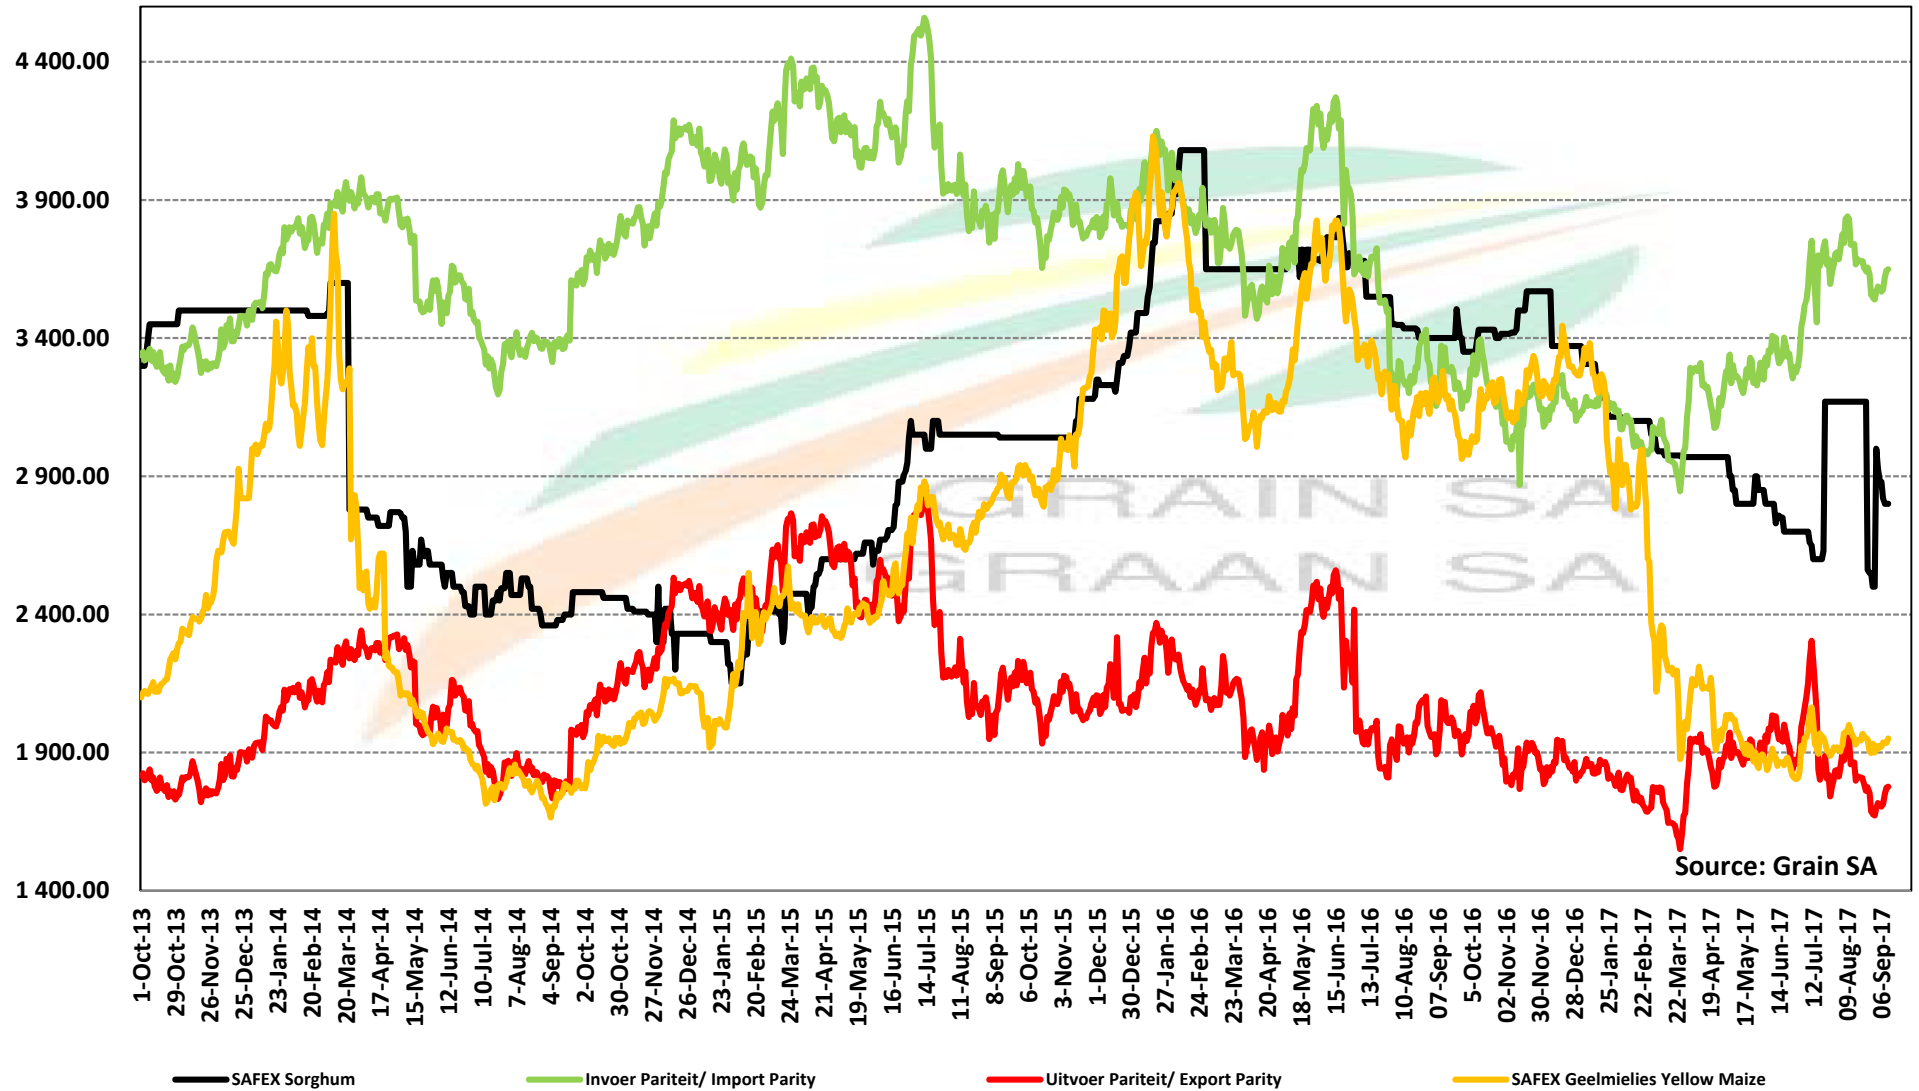

# PRICES OF USA SORGHUM DELIVERED IN RANDFONTEIN PRYSE VAN VSA SORGHUM GELEWER IN RANDFONTEIN

**\*PRICES OF USA WHITE MAIZE DELIVERED IN RANDFONTEIN**

**\*PRYSE VAN VSA WITMIELIES GELEWER IN RANDFONTEIN**

Source: Grain SA