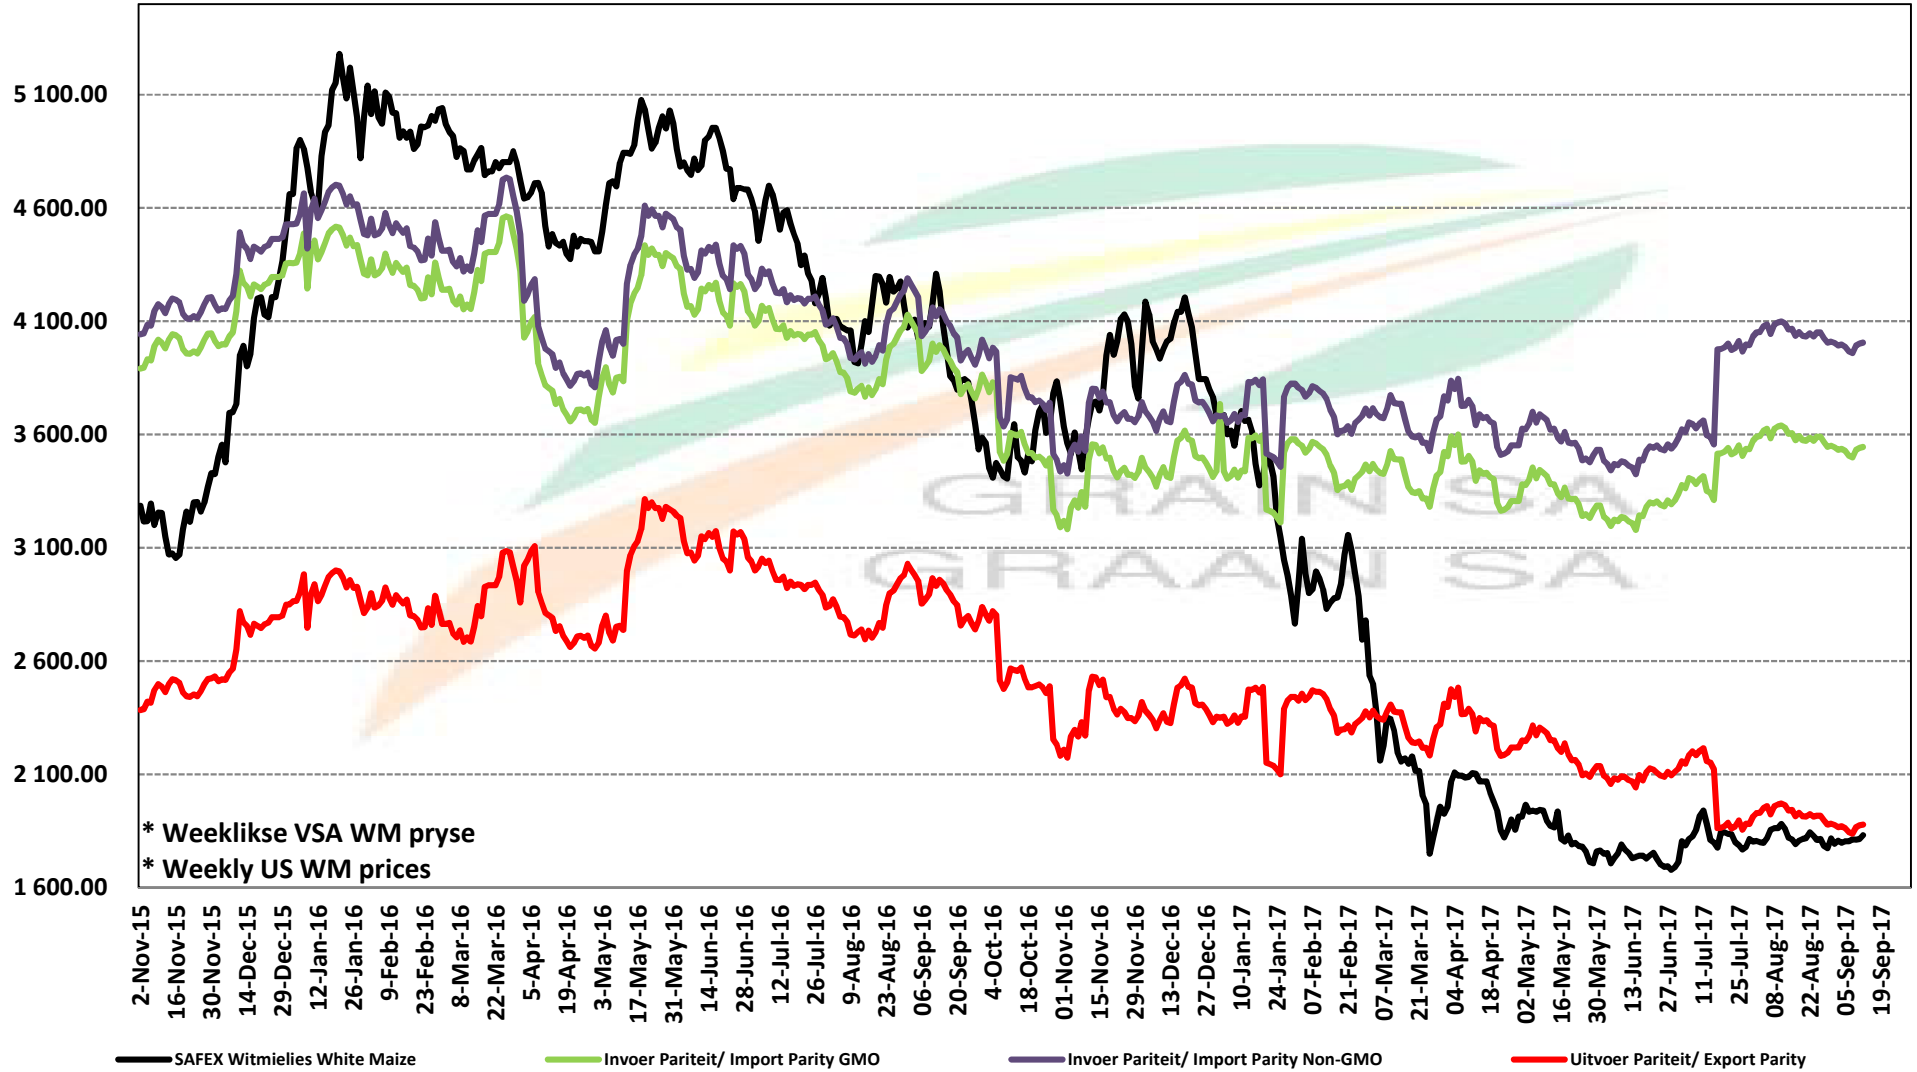

# PRICES OF USA SORGHUM DELIVERED IN RANDFONTEIN PRYSE VAN VSA SORGHUM GELEWER IN RANDFONTEIN

**\*PRICES OF USA WHITE MAIZE DELIVERED IN RANDFONTEIN**

**\*PRYSE VAN VSA WITMIELIES GELEWER IN RANDFONTEIN**

Source: Grain SA