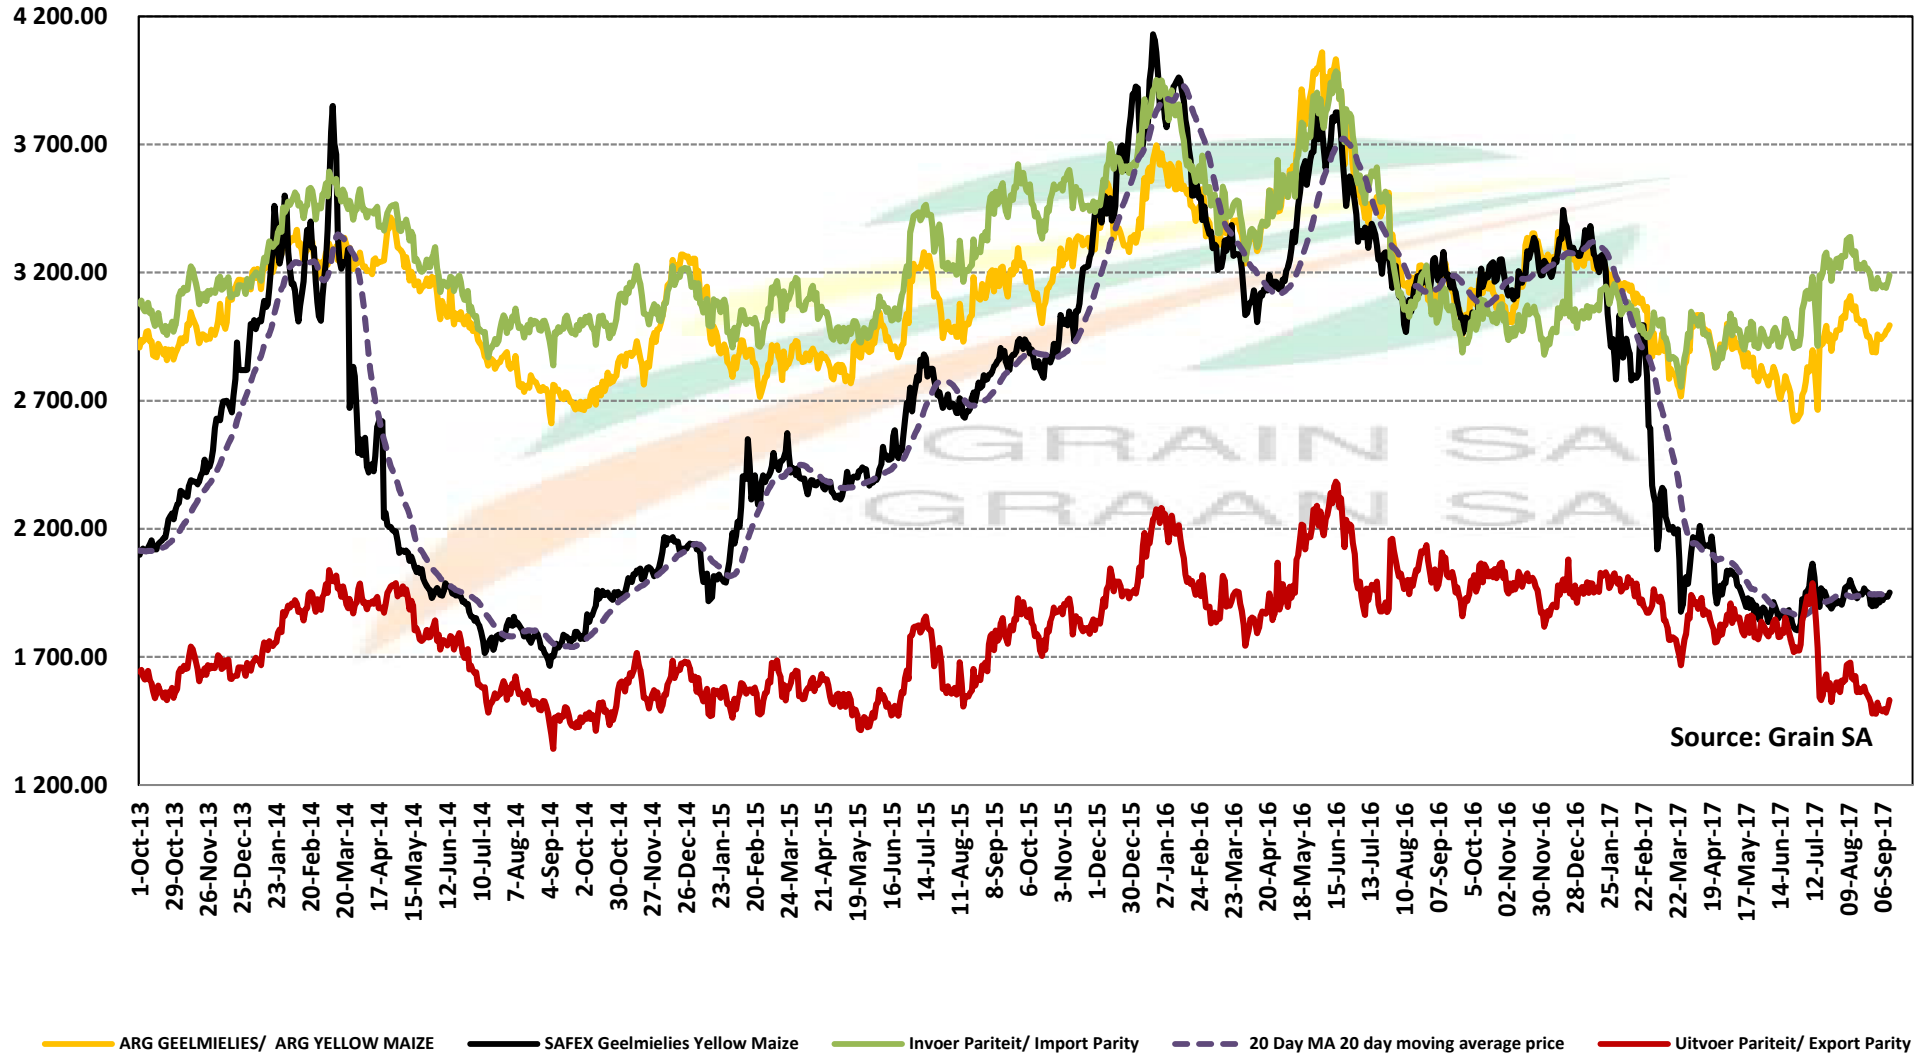

PRICES OF USA YELLOW MAIZE DELIVERED IN RANDFONTEIN

PRYSE VAN VSA GEELMIELIES GELEWER IN RANDFONTEIN