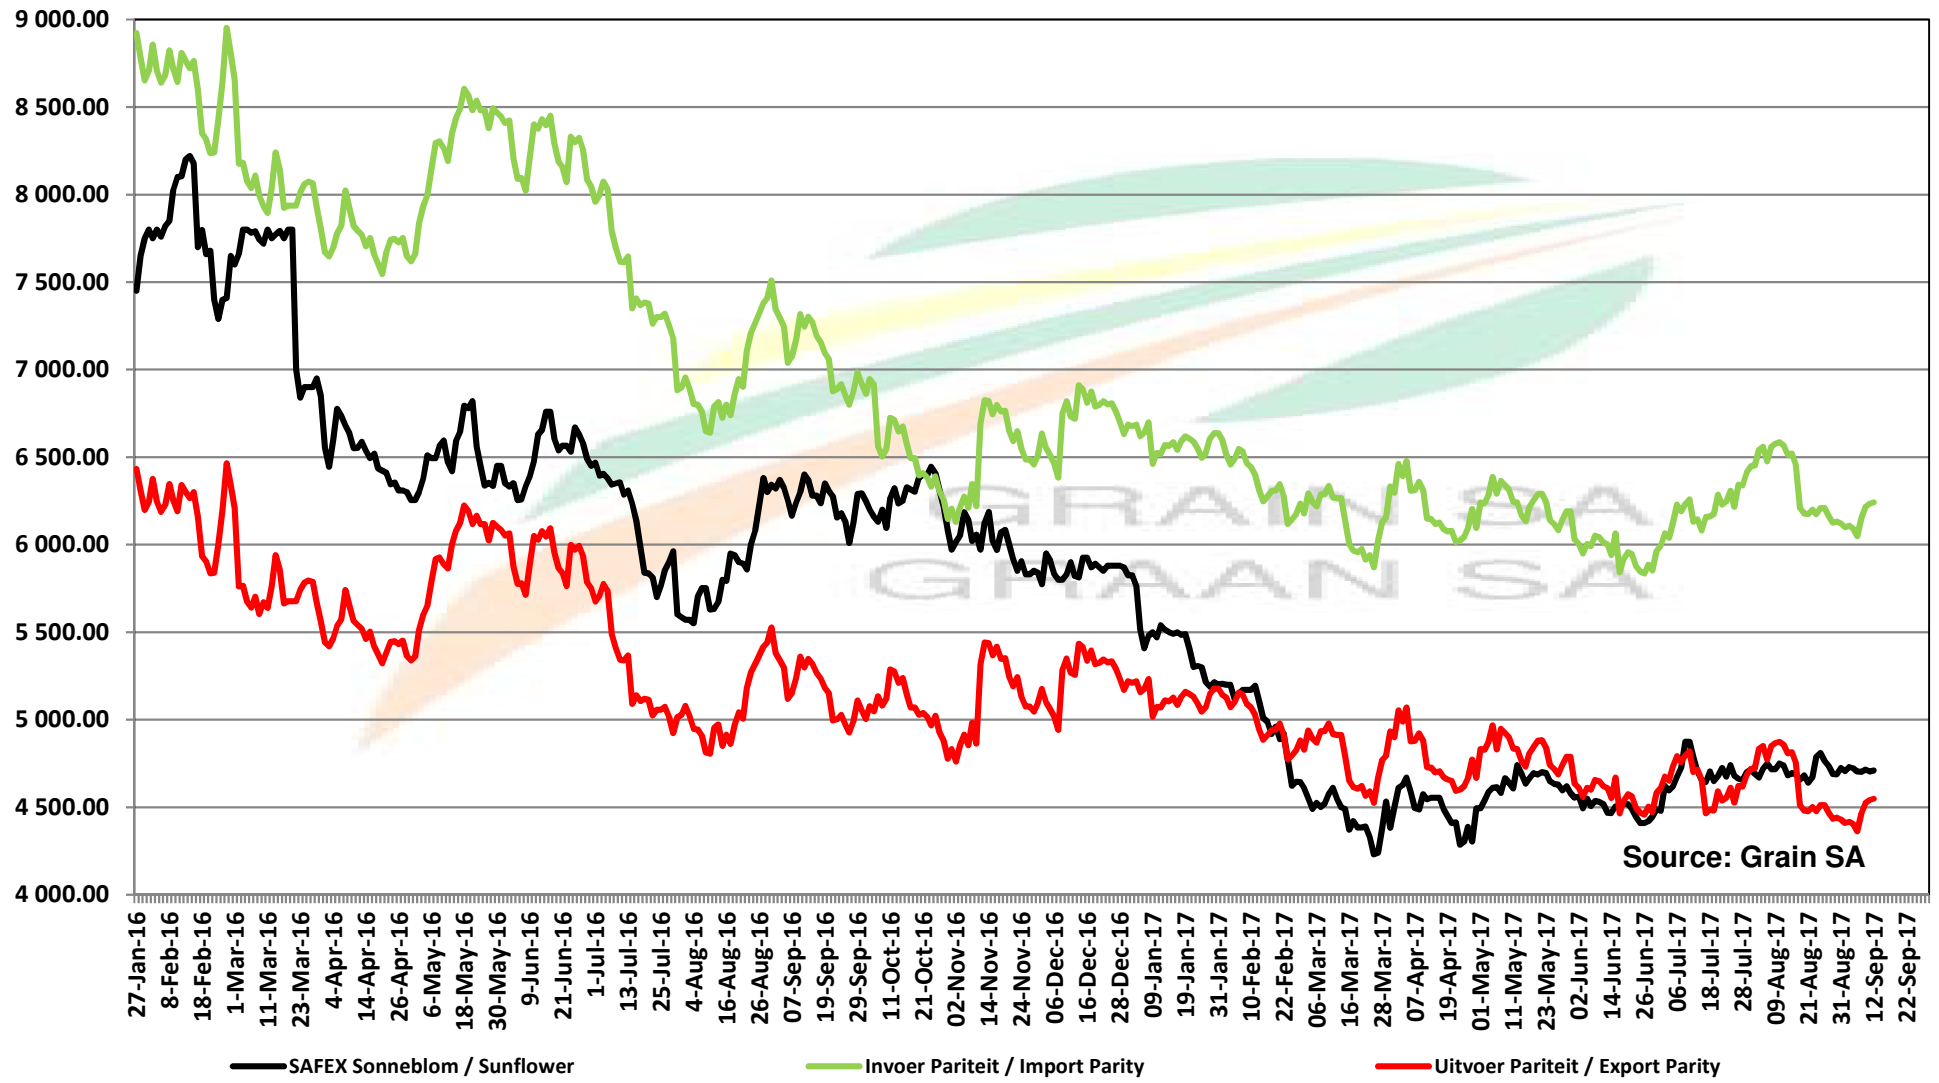

PRICES OF EU SUNFLOWER SEED DELIVERED IN RANDFONTEIN PRYSE VAN EU SONNEBLOMSAAD GELEWER IN RANDFONTEIN

Source: Grain SA

PRICES OF EU SUNFLOWER SEED DELIVERED IN RANDFONTEIN PRYSE VAN EU SONNEBLOMSAAD GELEWER IN RANDFONTEIN