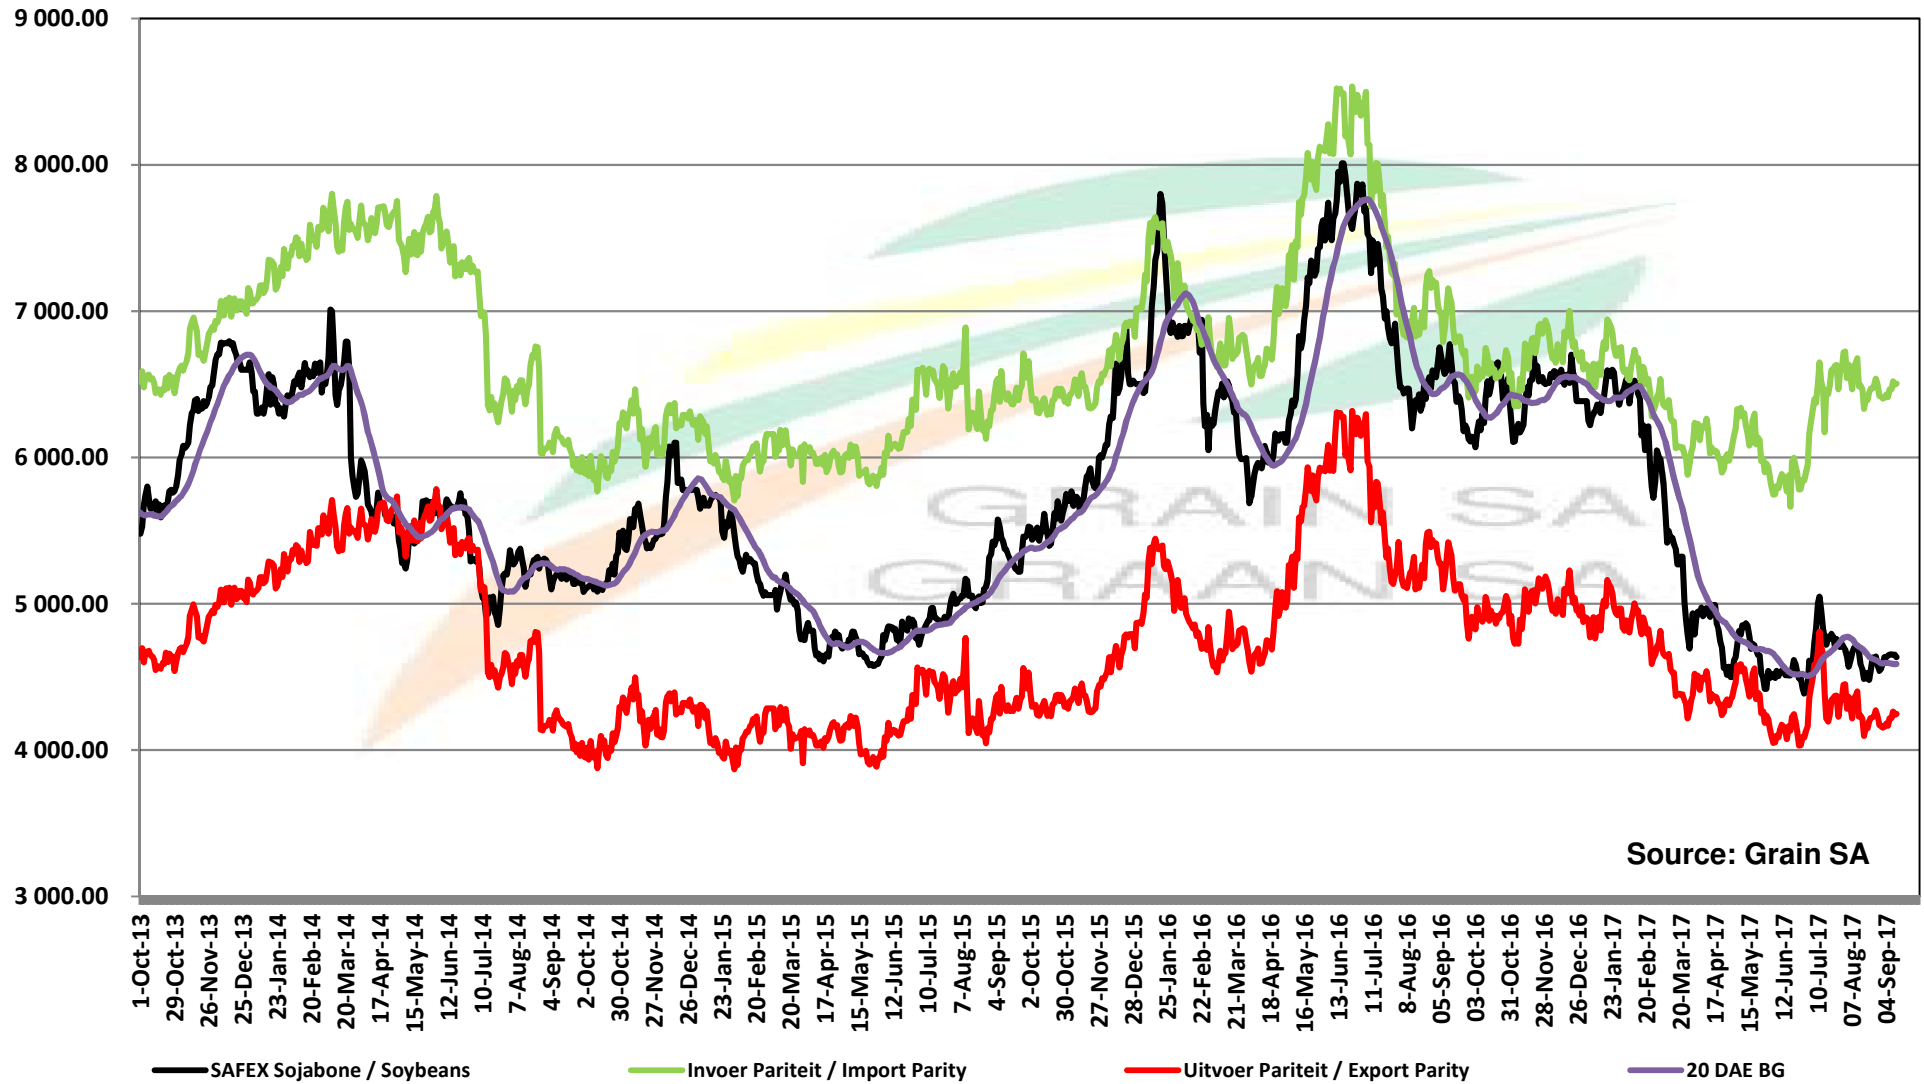

PRICES OF SOYBEAN SEED DELIVERED IN RANDFONTEIN PRYSE VAN SOJABOONSAAD GELEWER IN RANDFONTEIN