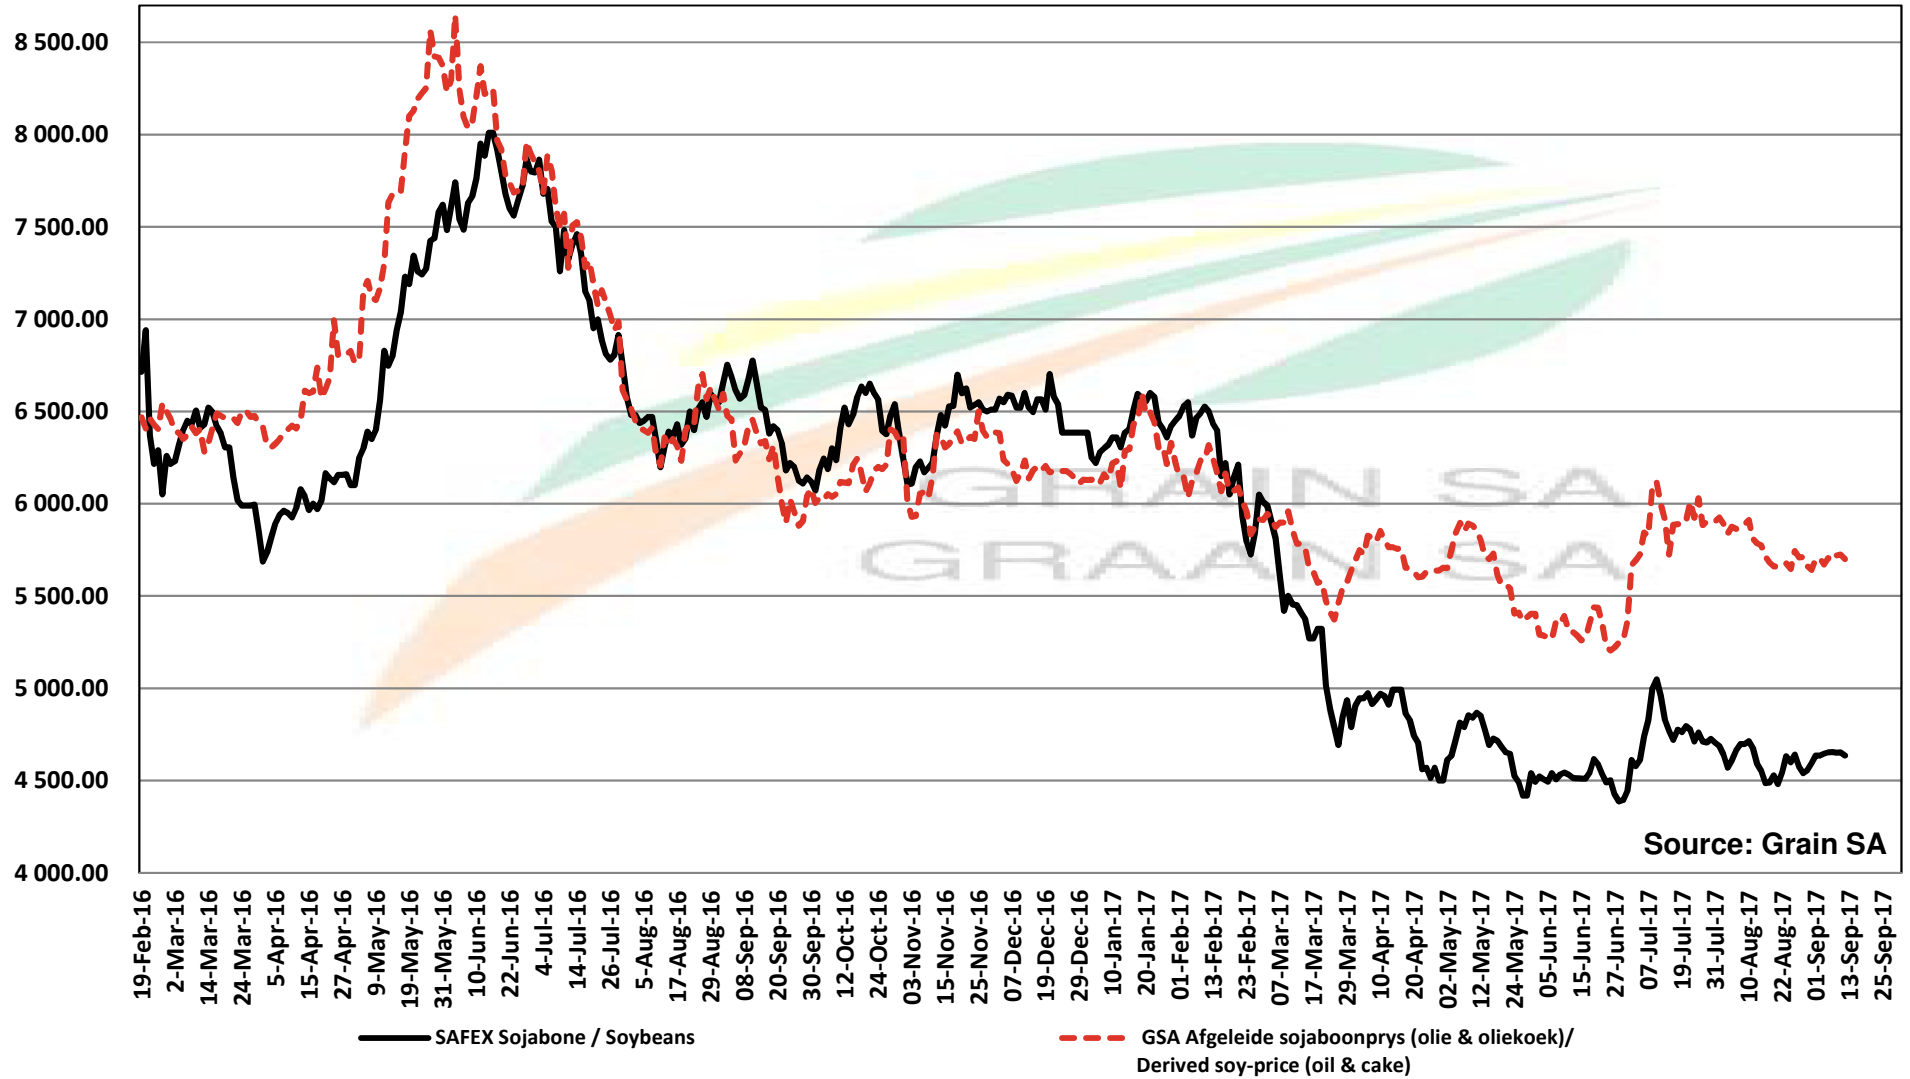

Source: Grain SA

PRICES OF SOYBEAN SEED DELIVERED IN RANDFONTEIN PRYSE VAN SOJABOONSAAD GELEWER IN RANDFONTEIN

PRICES OF ARGENTINIAN SOYBEAN SEED DELIVERED IN RANDFONTEIN PRYSE VAN ARGENTYNSE SOJABOONSAAD GELEWER IN RANDFONTEIN

Source: Grain SA

PRICES OF DERIVED SOYBEAN DELIVERED IN RANDFONTEIN PRYSE VAN AFGELEIDE SOJABONE GELEWER IN RANDFONTEIN

PRICES OF SOYBEAN CRUSHING MARGIN PRYSE VAN SOJABOON PERSMARGE

Source: Grain SA

PRICES OF BRAZILIAN SOYBEAN DELIVERED IN RANDFONTEIN PRYSE VAN BRASILIAANSE SOJABONE GELEWER IN RANDFONTEIN