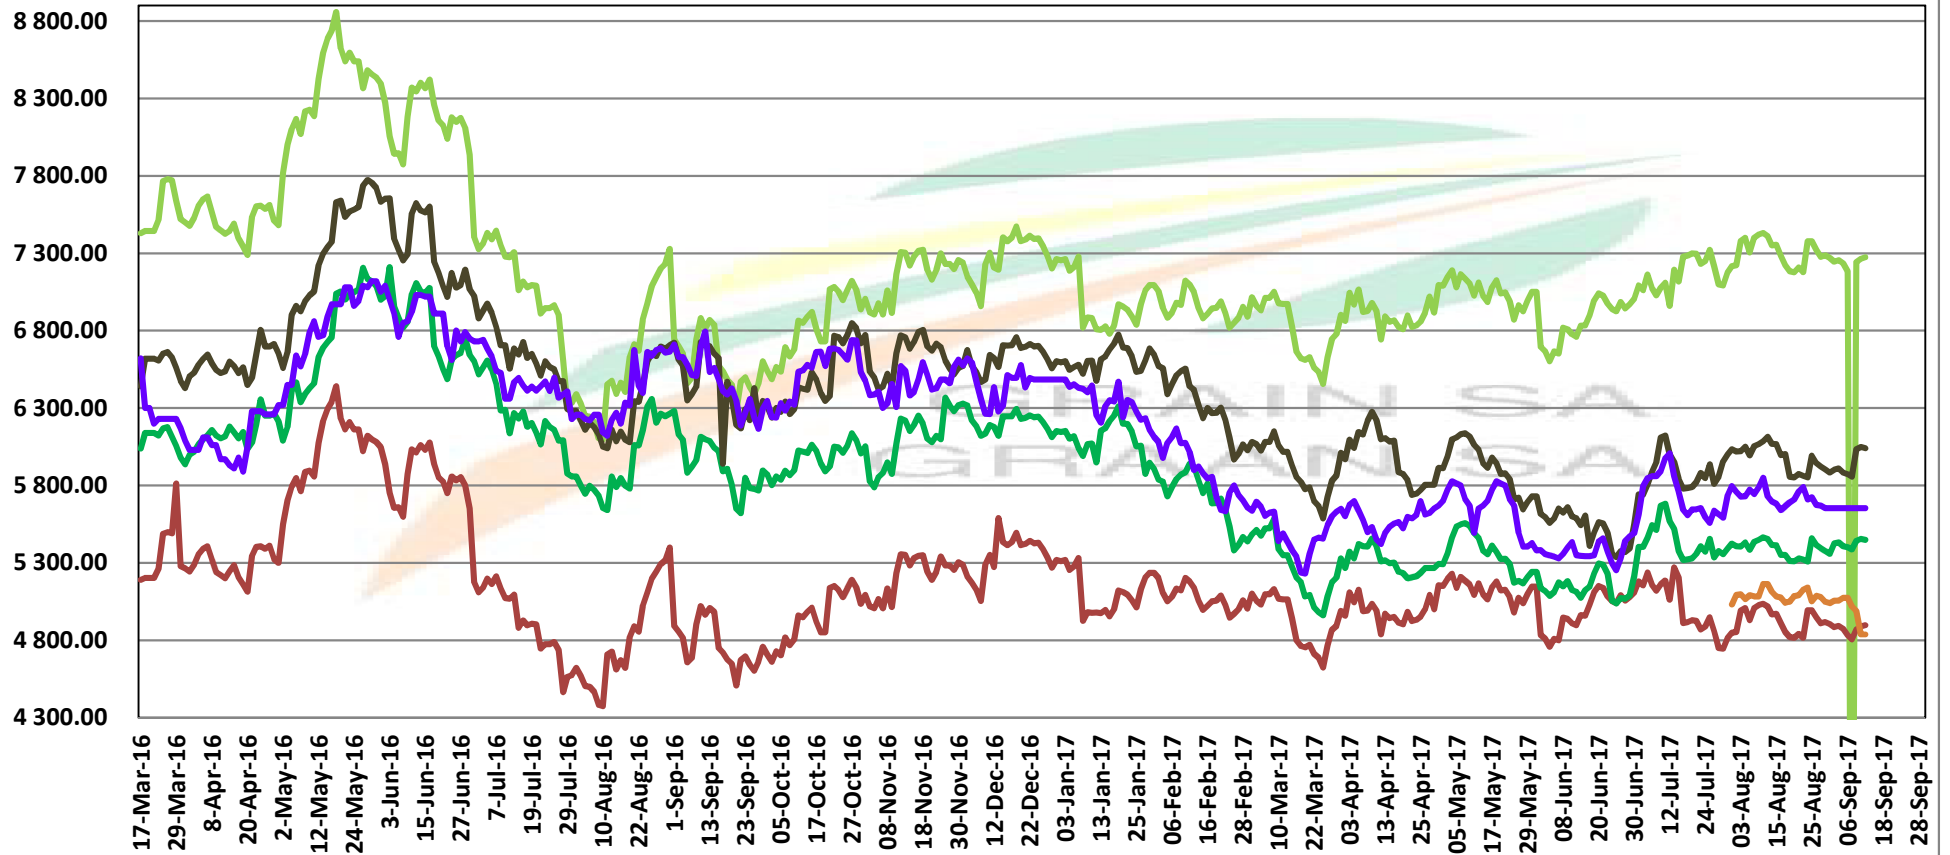

Prices of Canola in the South Cape (Swellendam) Canolapryse in die Suid-Kaap (Swellendam)

Source: Grain SA

Import Par - S/Cape

Export Parity - S/Cape

GSA Derived Canola Price - S/Cape (Milldoor)

GSA Derived Rapeseed Price - S/Cape (Milldoor)

Canola Milldoor Price SOILL

SOIL Final Producer Price SOIL