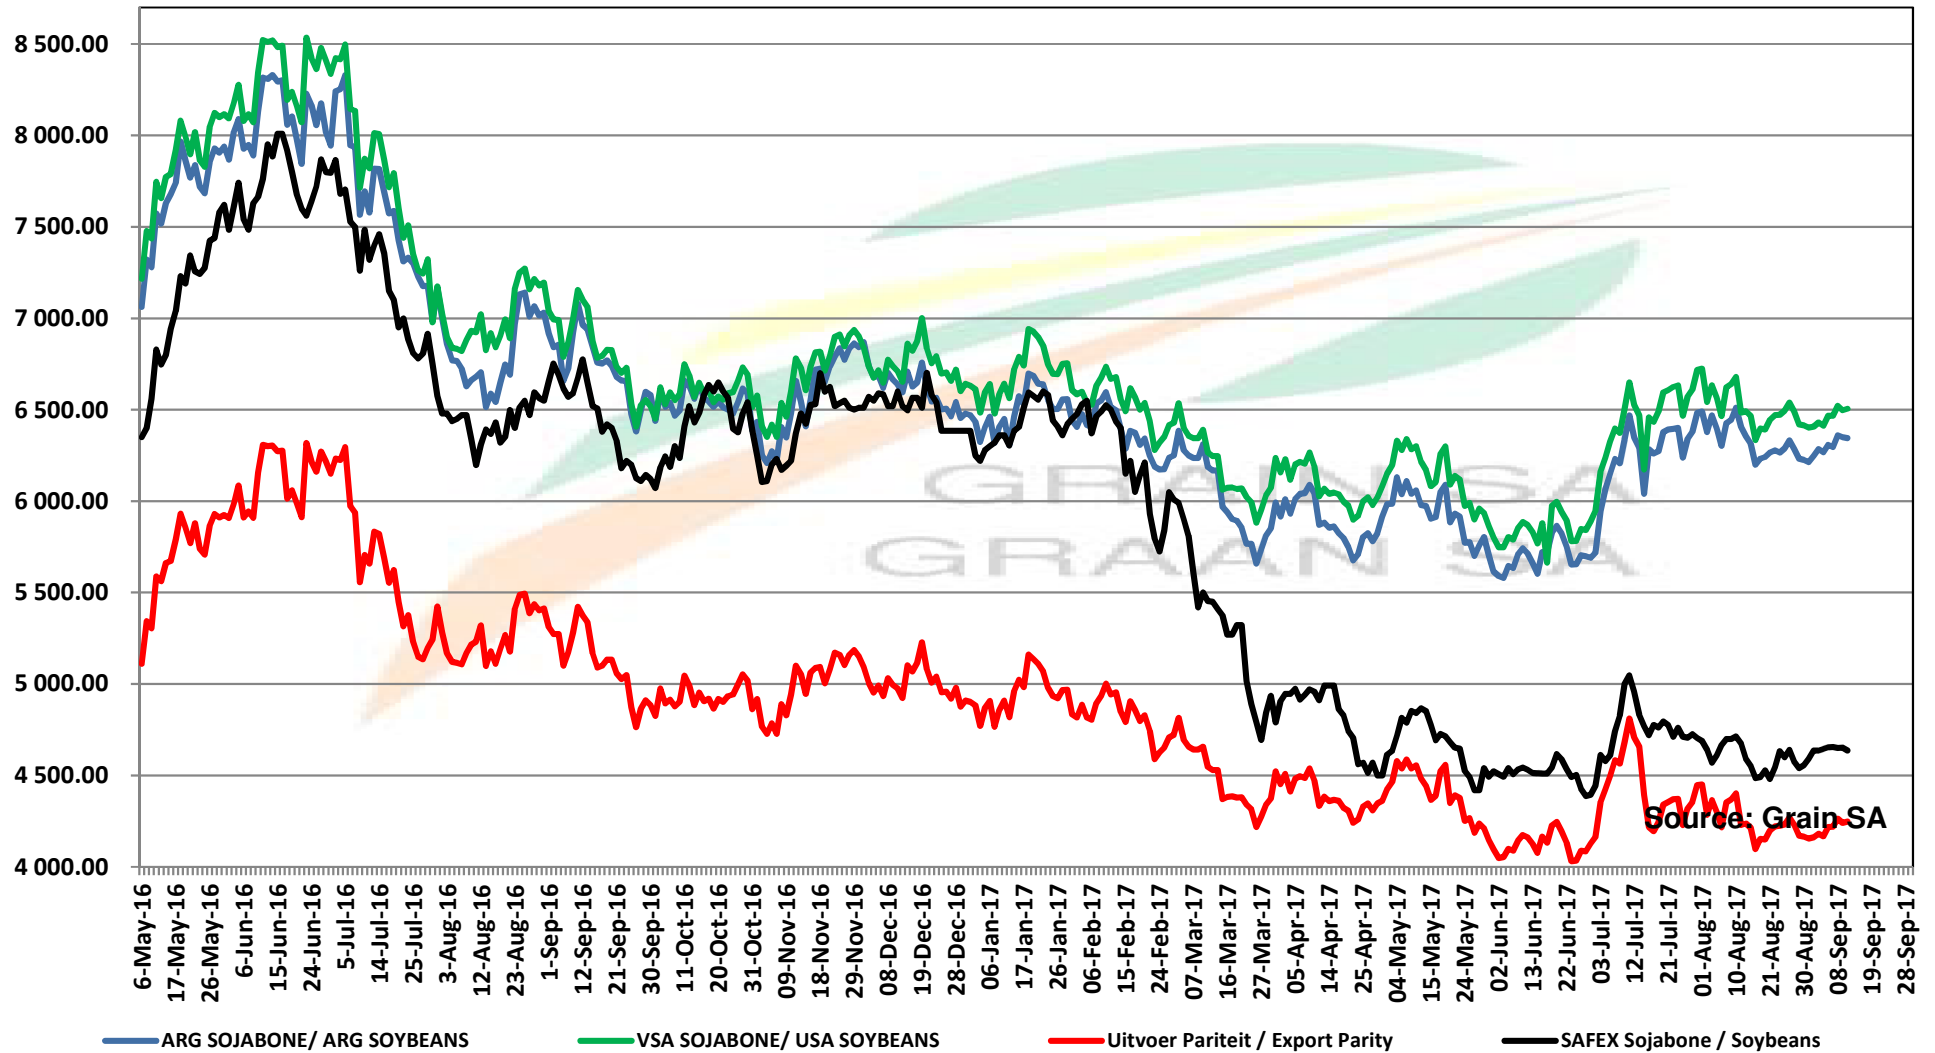

PRICES OF ARGENTINIAN SOYBEAN SEED DELIVERED IN RANDFONTEIN PRYSE VAN ARGENTYNSE SOJABOONSAAD GELEWER IN RANDFONTEIN

Source: Grain SA