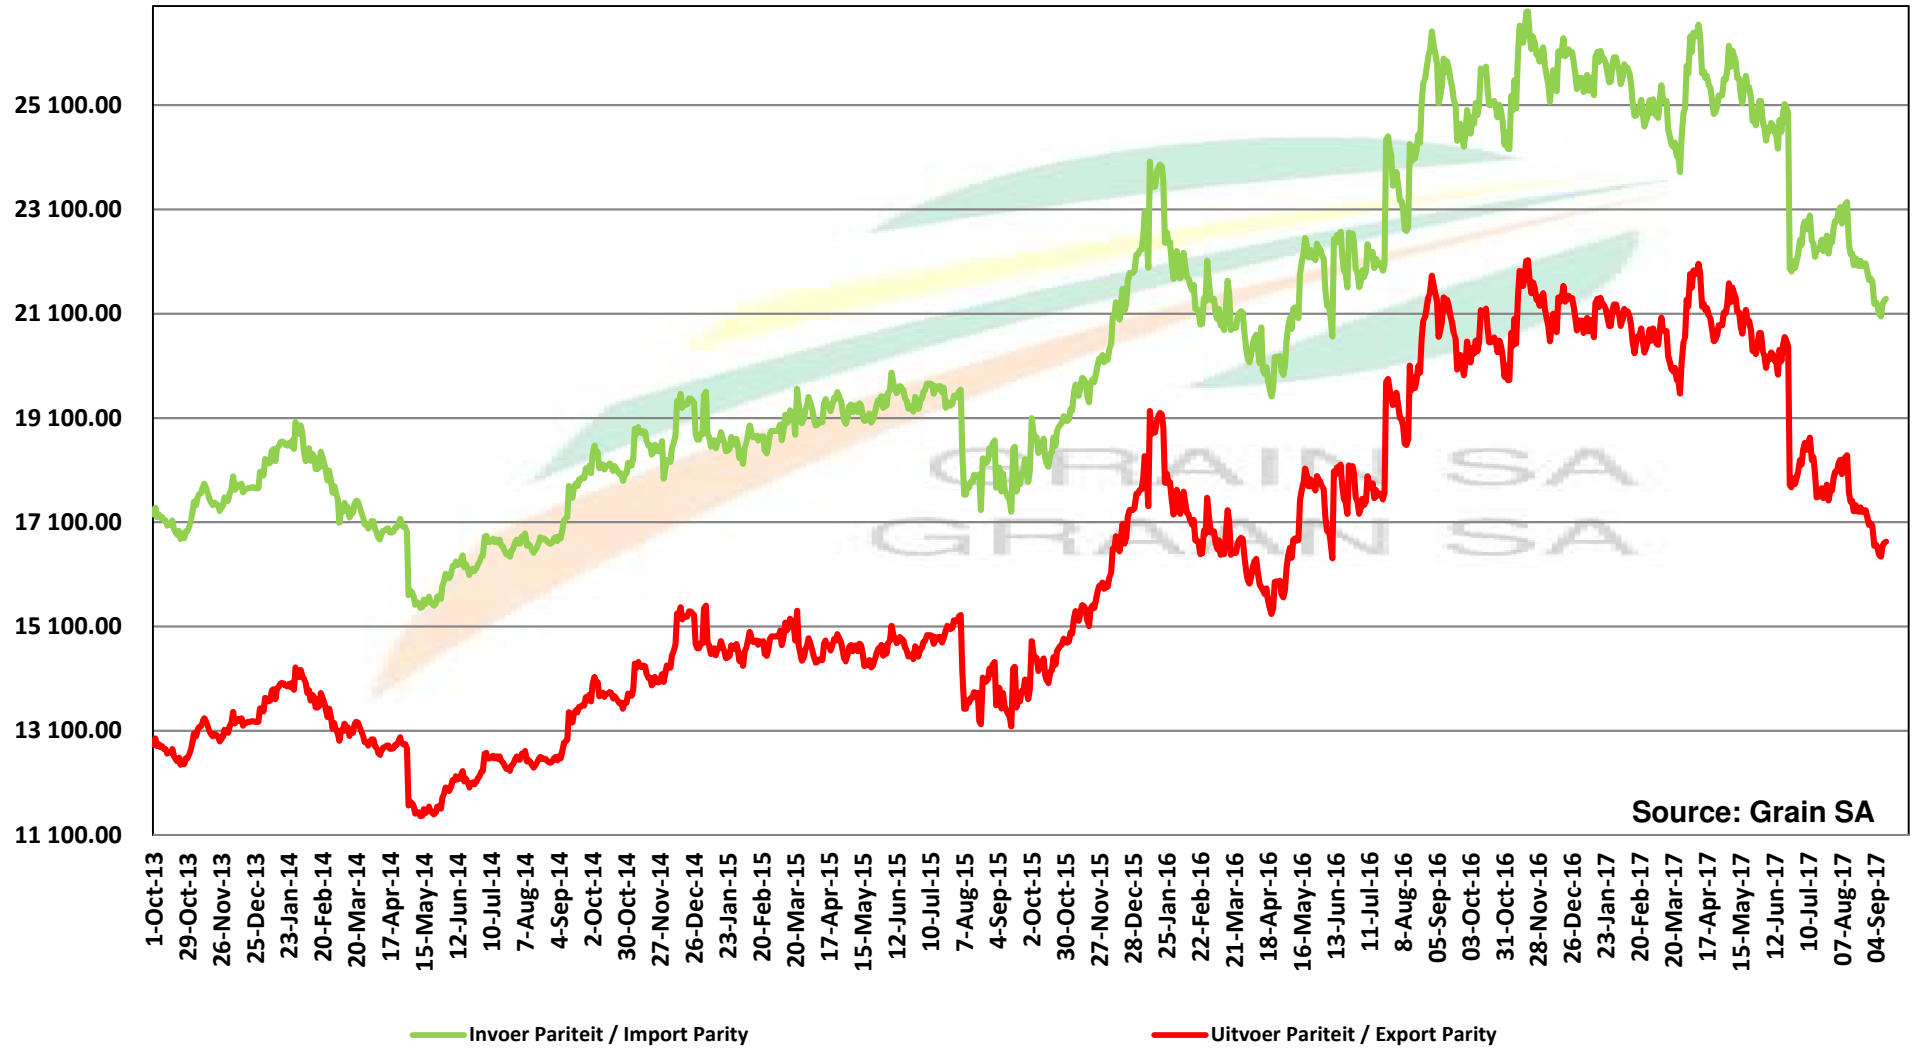

Source: Grain SA

PRICES OF DERIVED SOYBEAN DELIVERED IN RANDFONTEIN PRYSE VAN AFGELEIDE SOJABONE GELEWER IN RANDFONTEIN

PRICES OF SOYBEAN CRUSHING MARGIN PRYSE VAN SOJABOON PERSMARGE

Source: Grain SA

PRICES OF BRAZILIAN SOYBEAN DELIVERED IN RANDFONTEIN PRYSE VAN BRASILIAANSE SOJABONE GELEWER IN RANDFONTEIN

Prices of Canola in the South Cape (Swellendam) Canolapryse in die Suid-Kaap (Swellendam)

Source: Grain SA

Import Par - S/Cape

Export Parity - S/Cape

GSA Derived Canola Price - S/Cape (Milldoor)

GSA Derived Rapeseed Price - S/Cape (Milldoor)

Canola Milldoor Price SOILL

SOIL Final Producer Price SOIL

PRICES OF PROCESSED AND GRADED USA CHOICE GRADE GROUNDNUTS (40/50) (RANDFONTEIN)
PRYSE VAN UITGEDOP EN GESORTEERDE VSA KEURGRAAD GRONDBONE MET 'N PITGROOTTE VAN
40/50 pitgrootte (RANDFONTEIN)