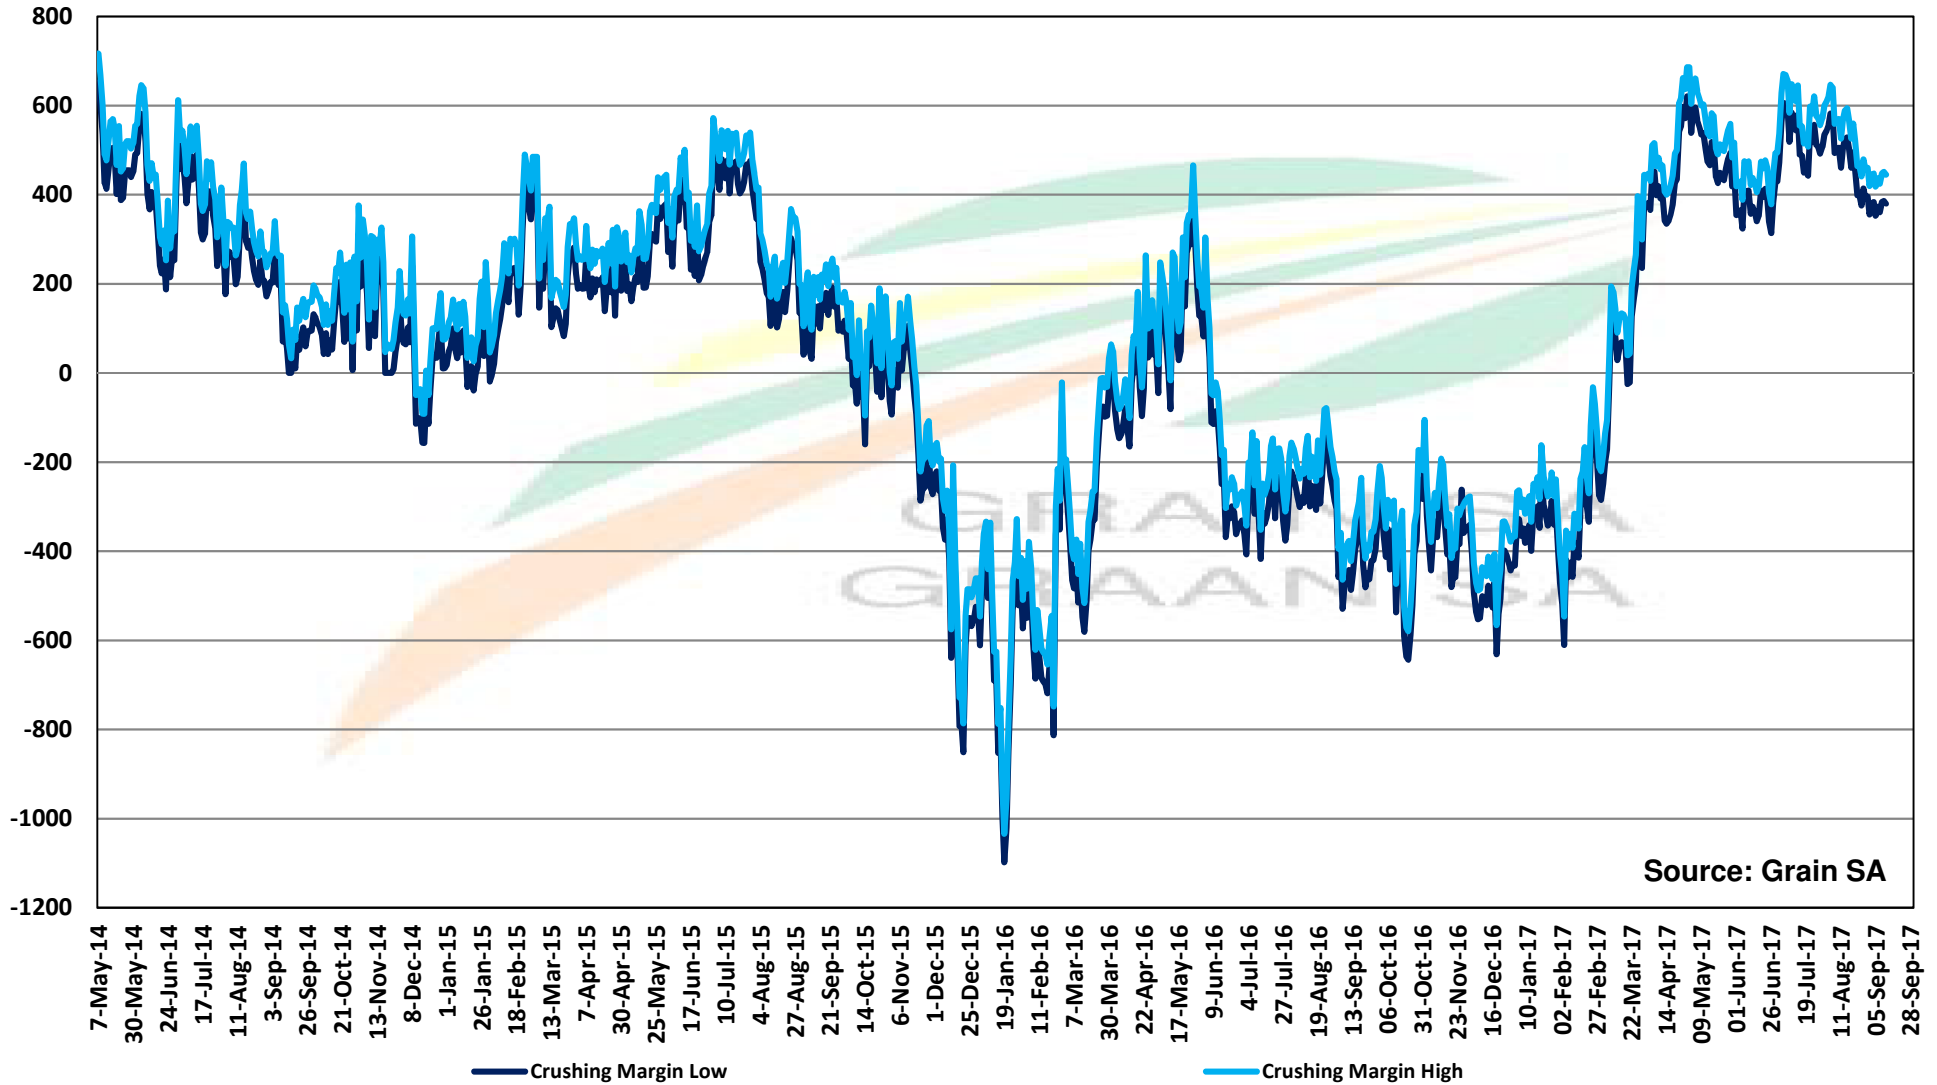

Source: Grain SA

PRICES OF SOYBEAN SEED DELIVERED IN RANDFONTEIN PRYSE VAN SOJABOONSAAD GELEWER IN RANDFONTEIN

PRICES OF ARGENTINIAN SOYBEAN SEED DELIVERED IN RANDFONTEIN PRYSE VAN ARGENTYNSE SOJABOONSAAD GELEWER IN RANDFONTEIN

Source: Grain SA

PRICES OF DERIVED SOYBEAN DELIVERED IN RANDFONTEIN PRYSE VAN AFGELEIDE SOJABONE GELEWER IN RANDFONTEIN

PRICES OF SOYBEAN CRUSHING MARGIN PRYSE VAN SOJABOON PERSMARGE

Source: Grain SA

PRICES OF BRAZILIAN SOYBEAN DELIVERED IN RANDFONTEIN PRYSE VAN BRASILIAANSE SOJABONE GELEWER IN RANDFONTEIN