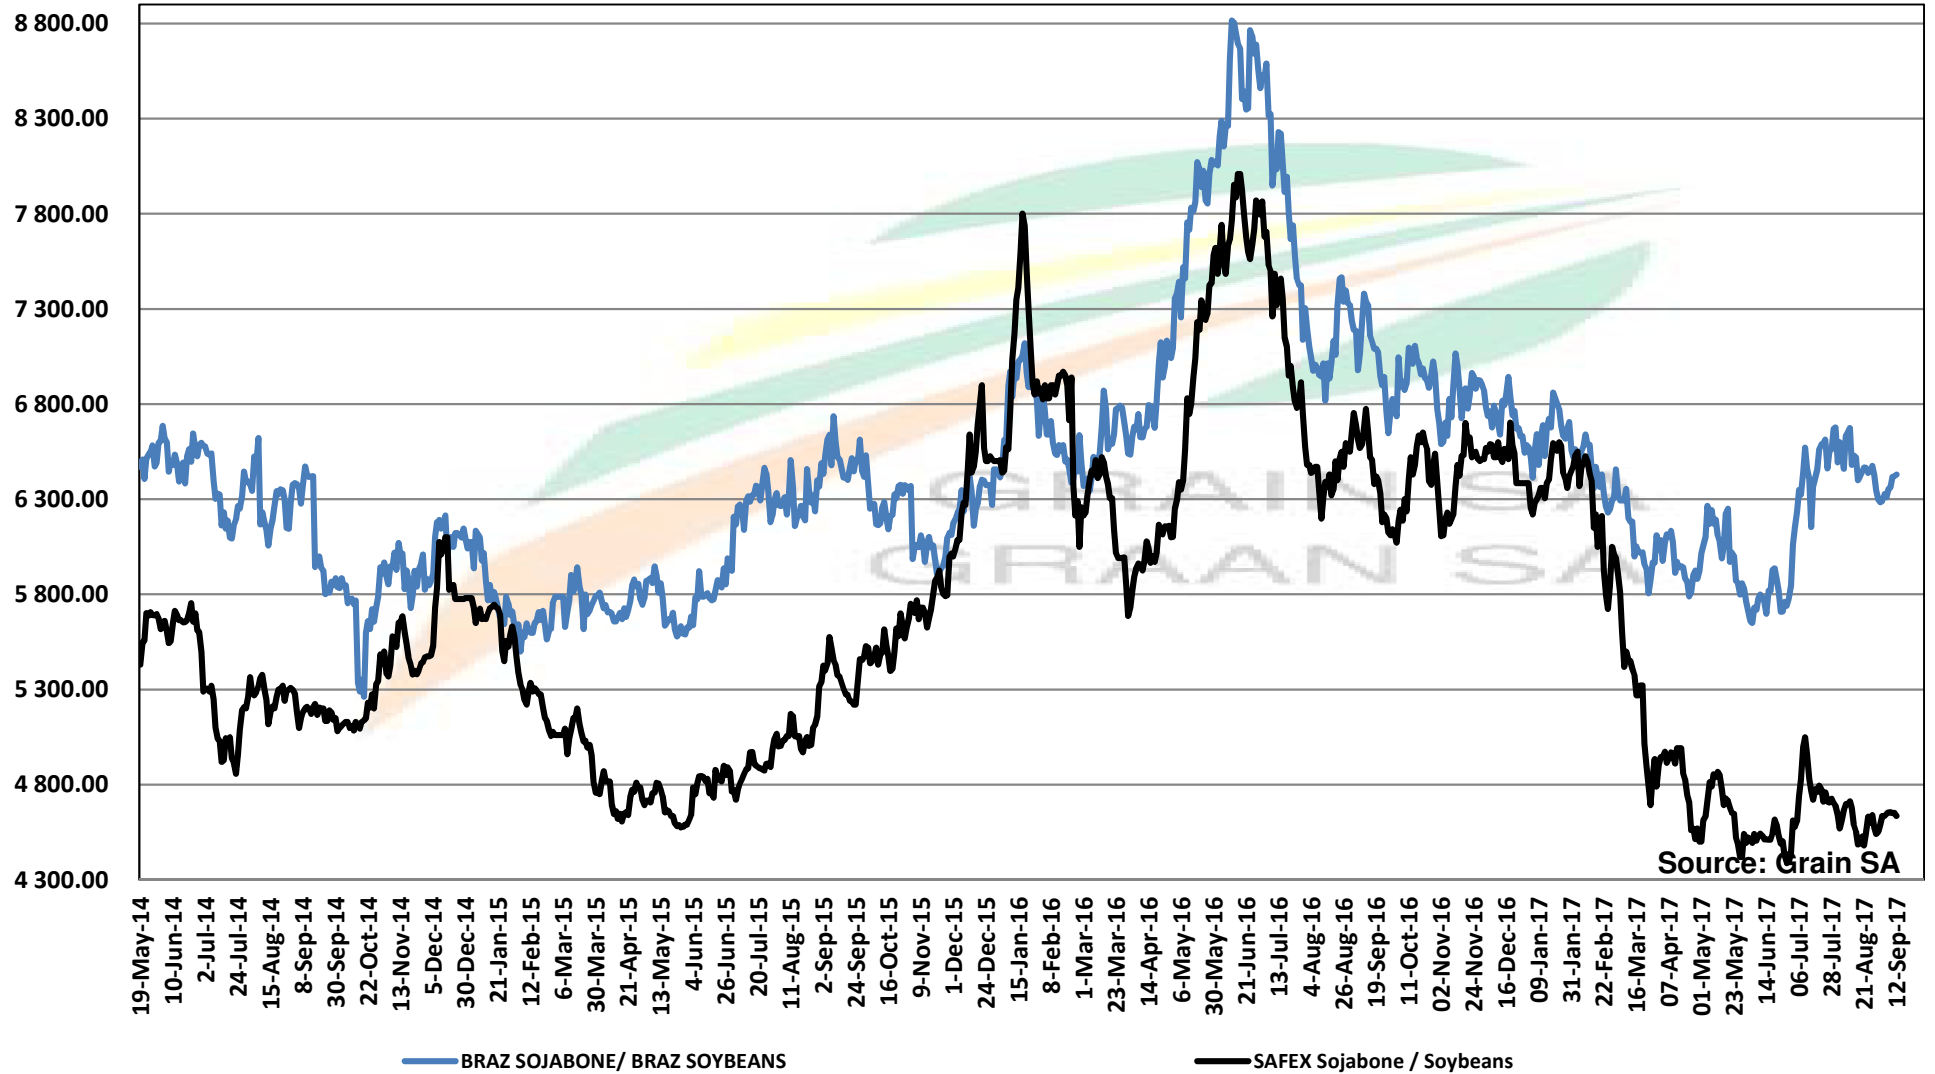

Source: Grain SA

PRICES OF DERIVED SOYBEAN DELIVERED IN RANDFONTEIN PRYSE VAN AFGELEIDE SOJABONE GELEWER IN RANDFONTEIN

PRICES OF SOYBEAN CRUSHING MARGIN PRYSE VAN SOJABOON PERSMARGE

Source: Grain SA

PRICES OF BRAZILIAN SOYBEAN DELIVERED IN RANDFONTEIN PRYSE VAN BRASILIAANSE SOJABONE GELEWER IN RANDFONTEIN