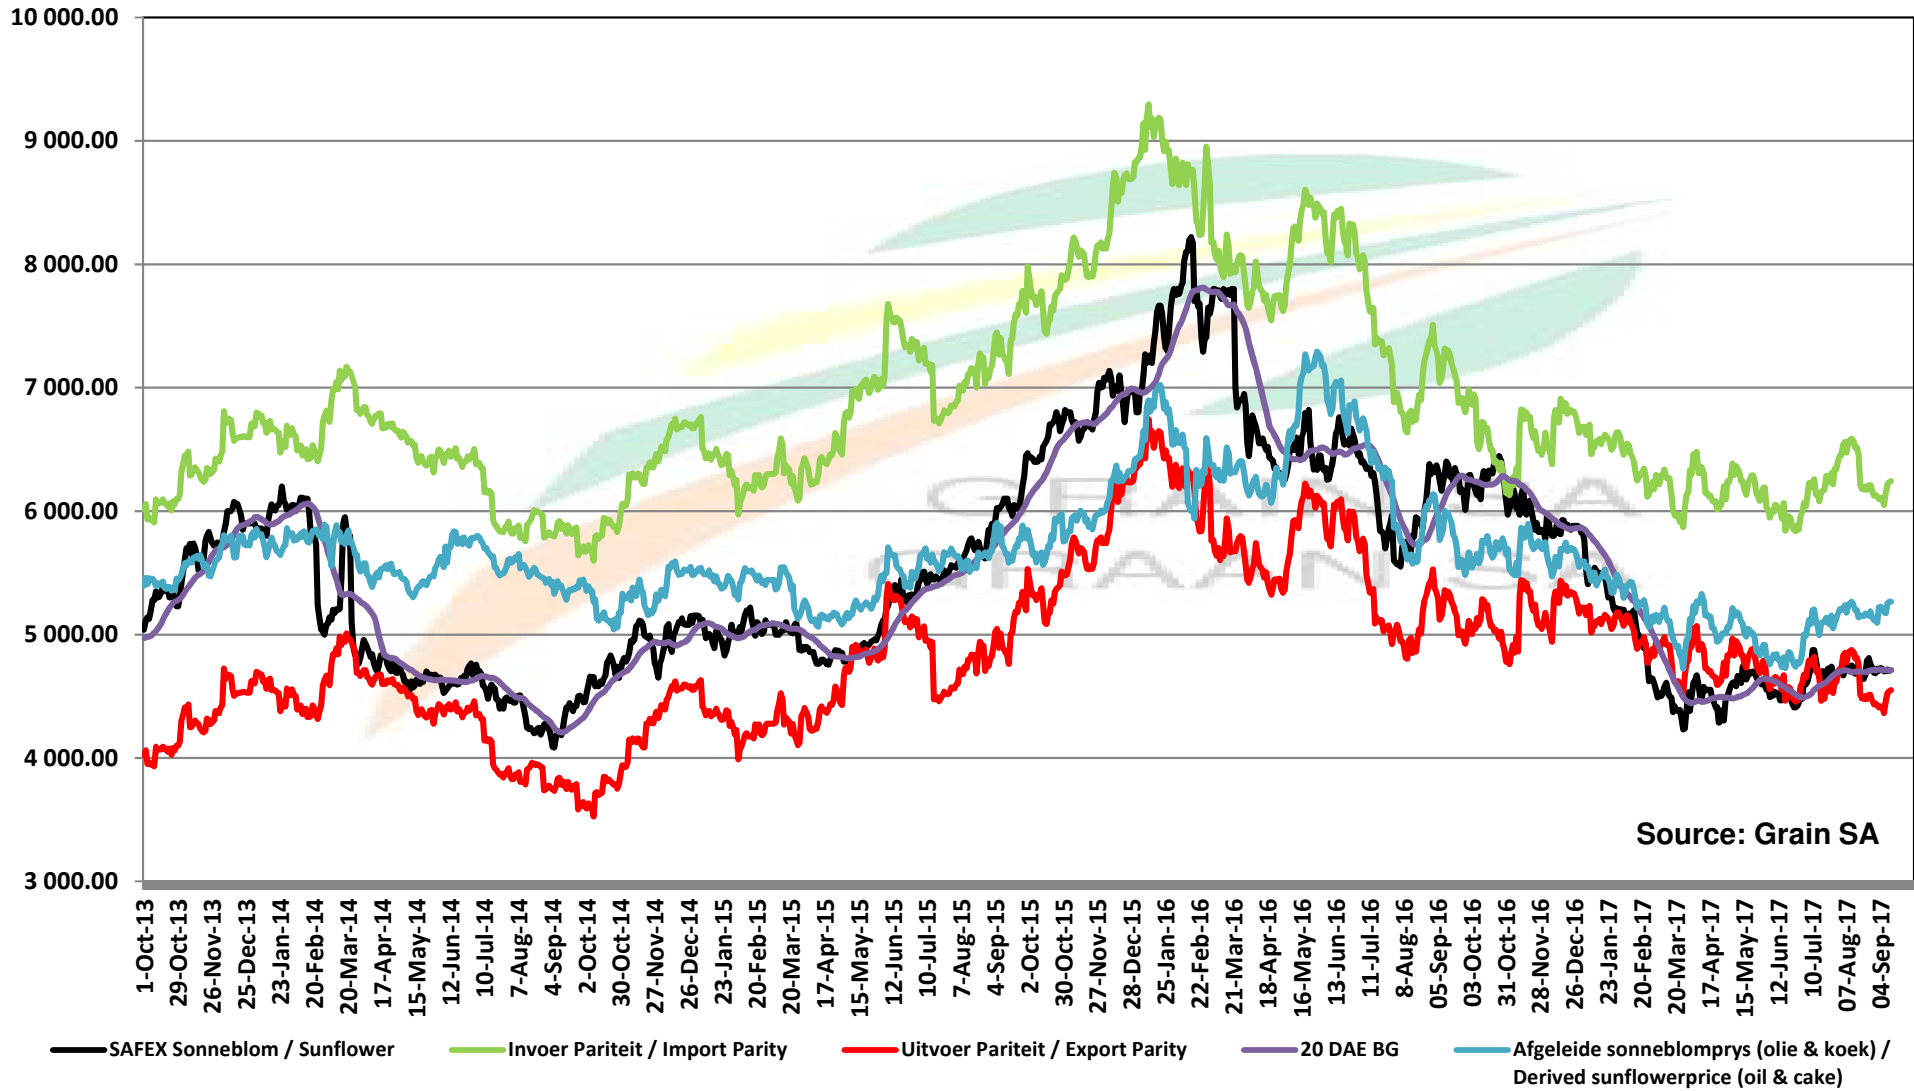

PRICES OF EU SUNFLOWER SEED DELIVERED IN RANDFONTEIN PRYSE VAN EU SONNEBLOMSAAD GELEWER IN RANDFONTEIN

Source: Grain SA

PRICES OF EU SUNFLOWER SEED DELIVERED IN RANDFONTEIN PRYSE VAN EU SONNEBLOMSAAD GELEWER IN RANDFONTEIN

Source: Grain SA

PRICES OF SOYBEAN SEED DELIVERED IN RANDFONTEIN PRYSE VAN SOJABOONSAAD GELEWER IN RANDFONTEIN

PRICES OF ARGENTINIAN SOYBEAN SEED DELIVERED IN RANDFONTEIN PRYSE VAN ARGENTYNSE SOJABOONSAAD GELEWER IN RANDFONTEIN