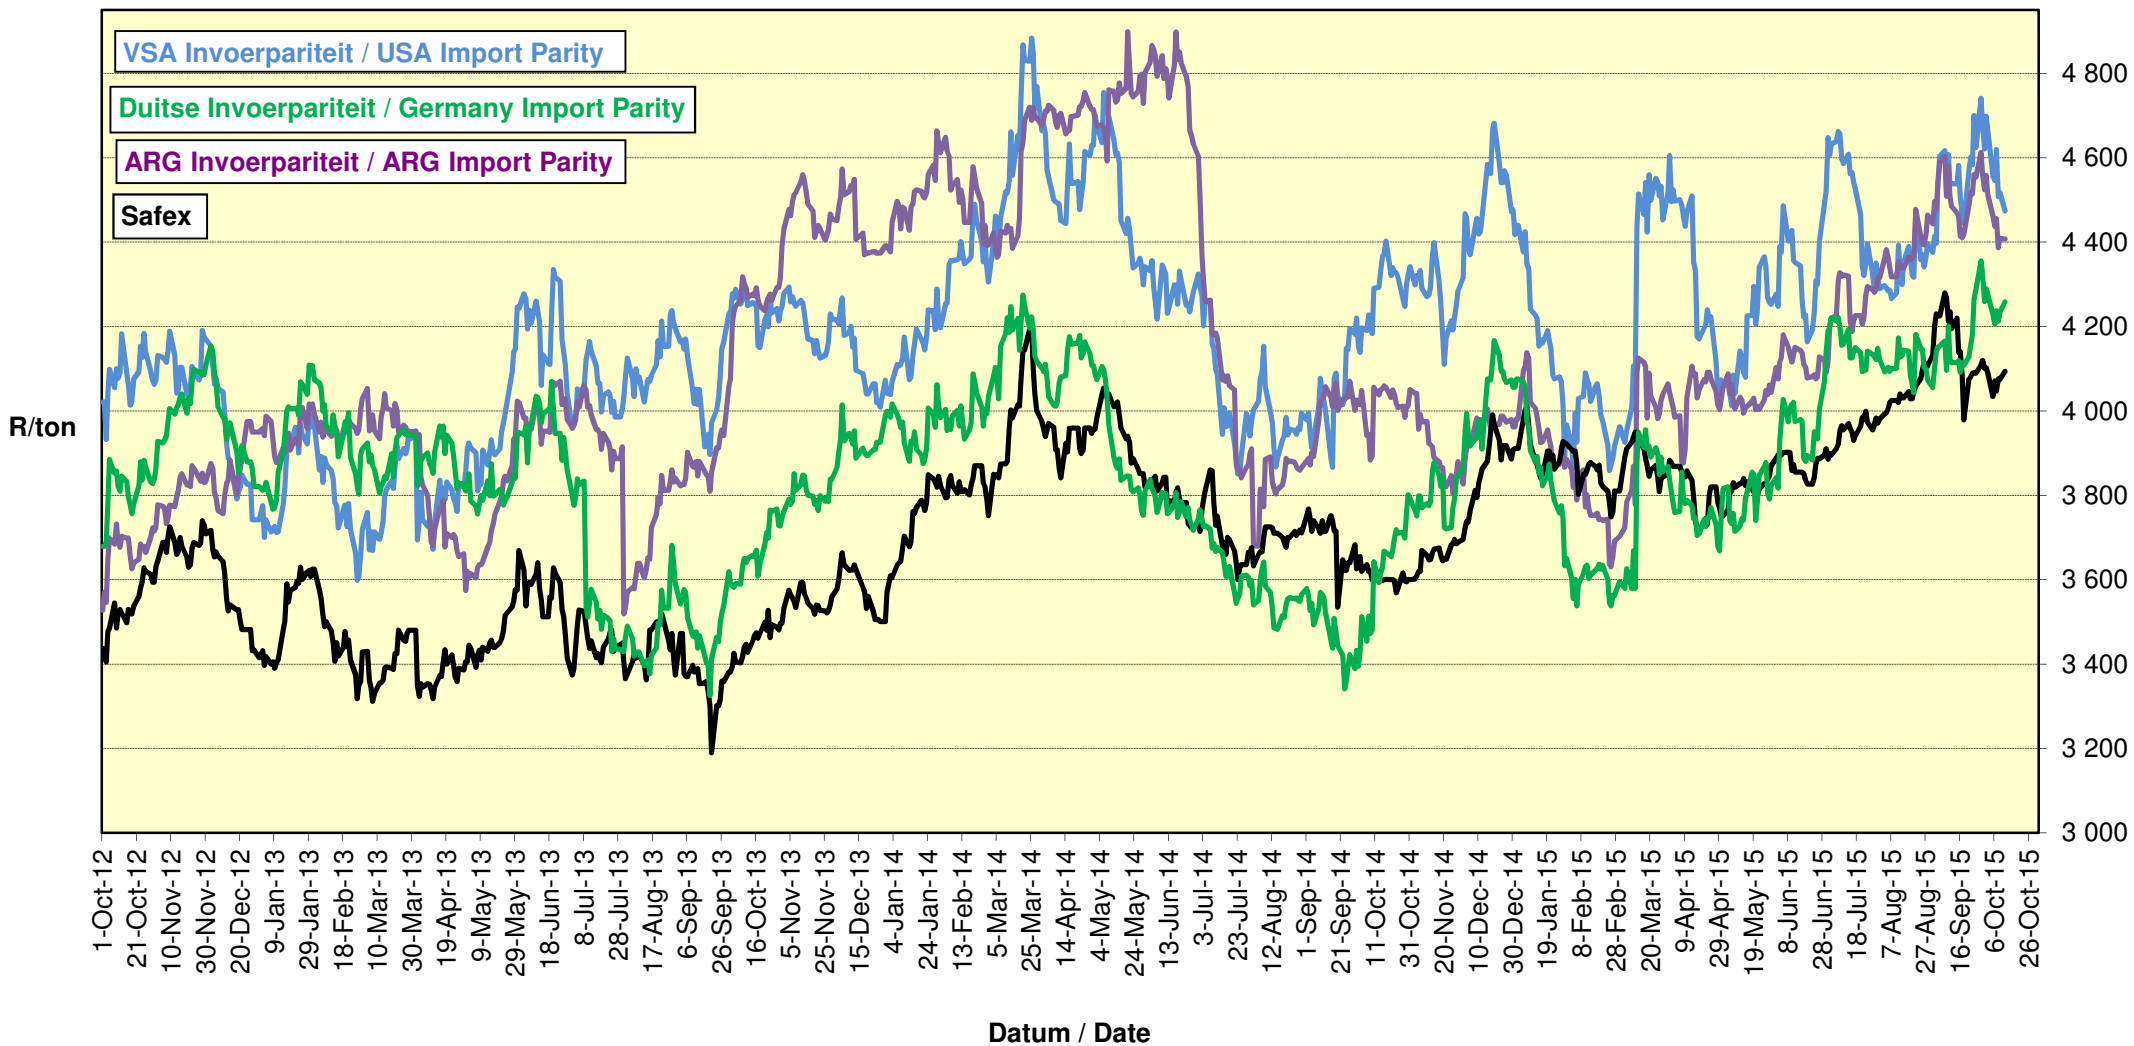

PRYSE VAN KORING GELEWER IN RANDFONTEIN PRICES OF WHEAT DELIVERED IN RANDFONTEIN