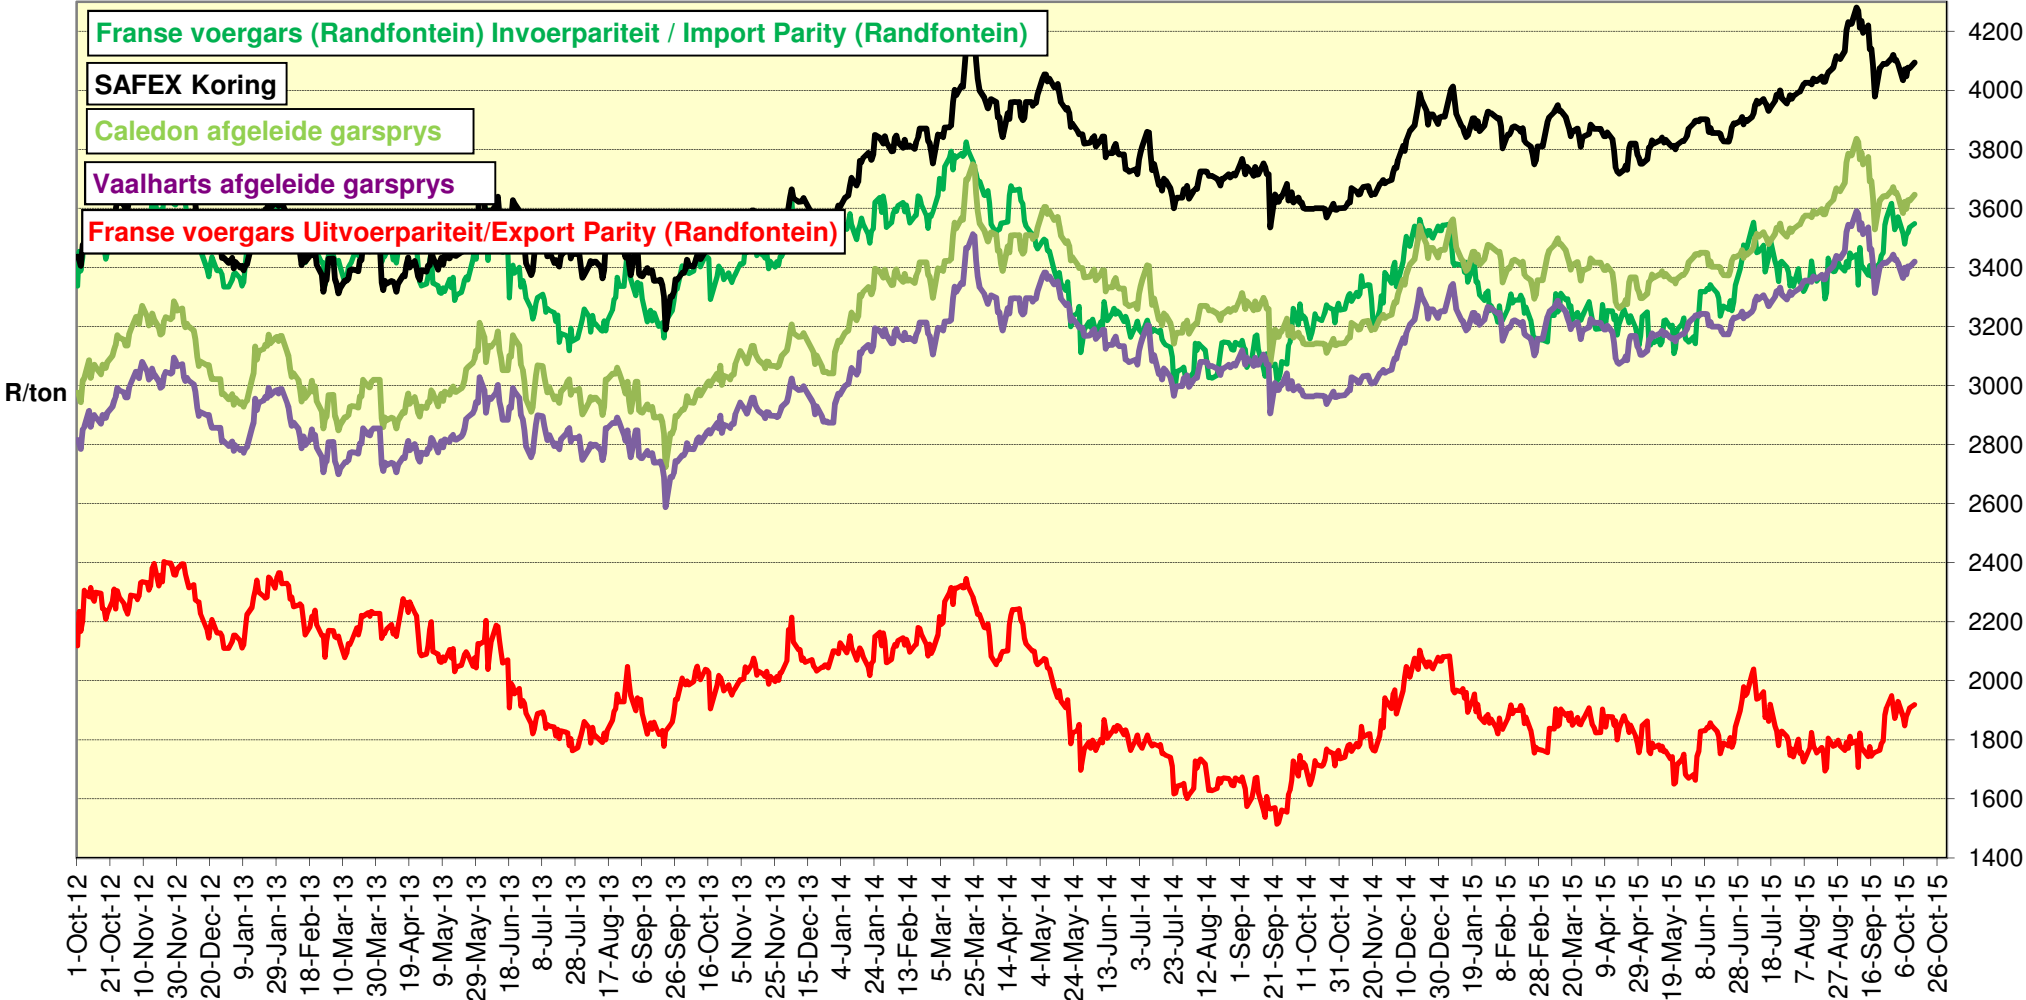

PRYSE VAN KORING GELEWER IN RANDFONTEIN PRICES OF WHEAT DELIVERED IN RANDFONTEIN

PRYSE VAN RSA EN DUITSE KORING GELEWER IN RANDFONTEIN PRICES OF RSA AND GERMAN WHEAT DELIVERED IN RANDFONTEIN

PRYSE VAN HRW KORING VIR LEWERING IN DES 2015 (RANDFONTEIN) PRICES OF HRW WHEAT DELIVERED IN DEC 2015 (RANDFONTEIN)

PRYSE VAN KORING GELEWER IN DURBAN HAWE PRICES OF WHEAT DELIVERED IN DURBAN HARBOUR

PRYSE VAN GARS GELEWER IN RANDFONTEIN PRICES OF BARLEY DELIVERED IN RANDFONTEIN

INVOERPARITEIT VAN VSA HRW KORING EN FRANSE VOERGARS IMPORT PARITY OF USA HRW AND FRANCE FEED BARLEY