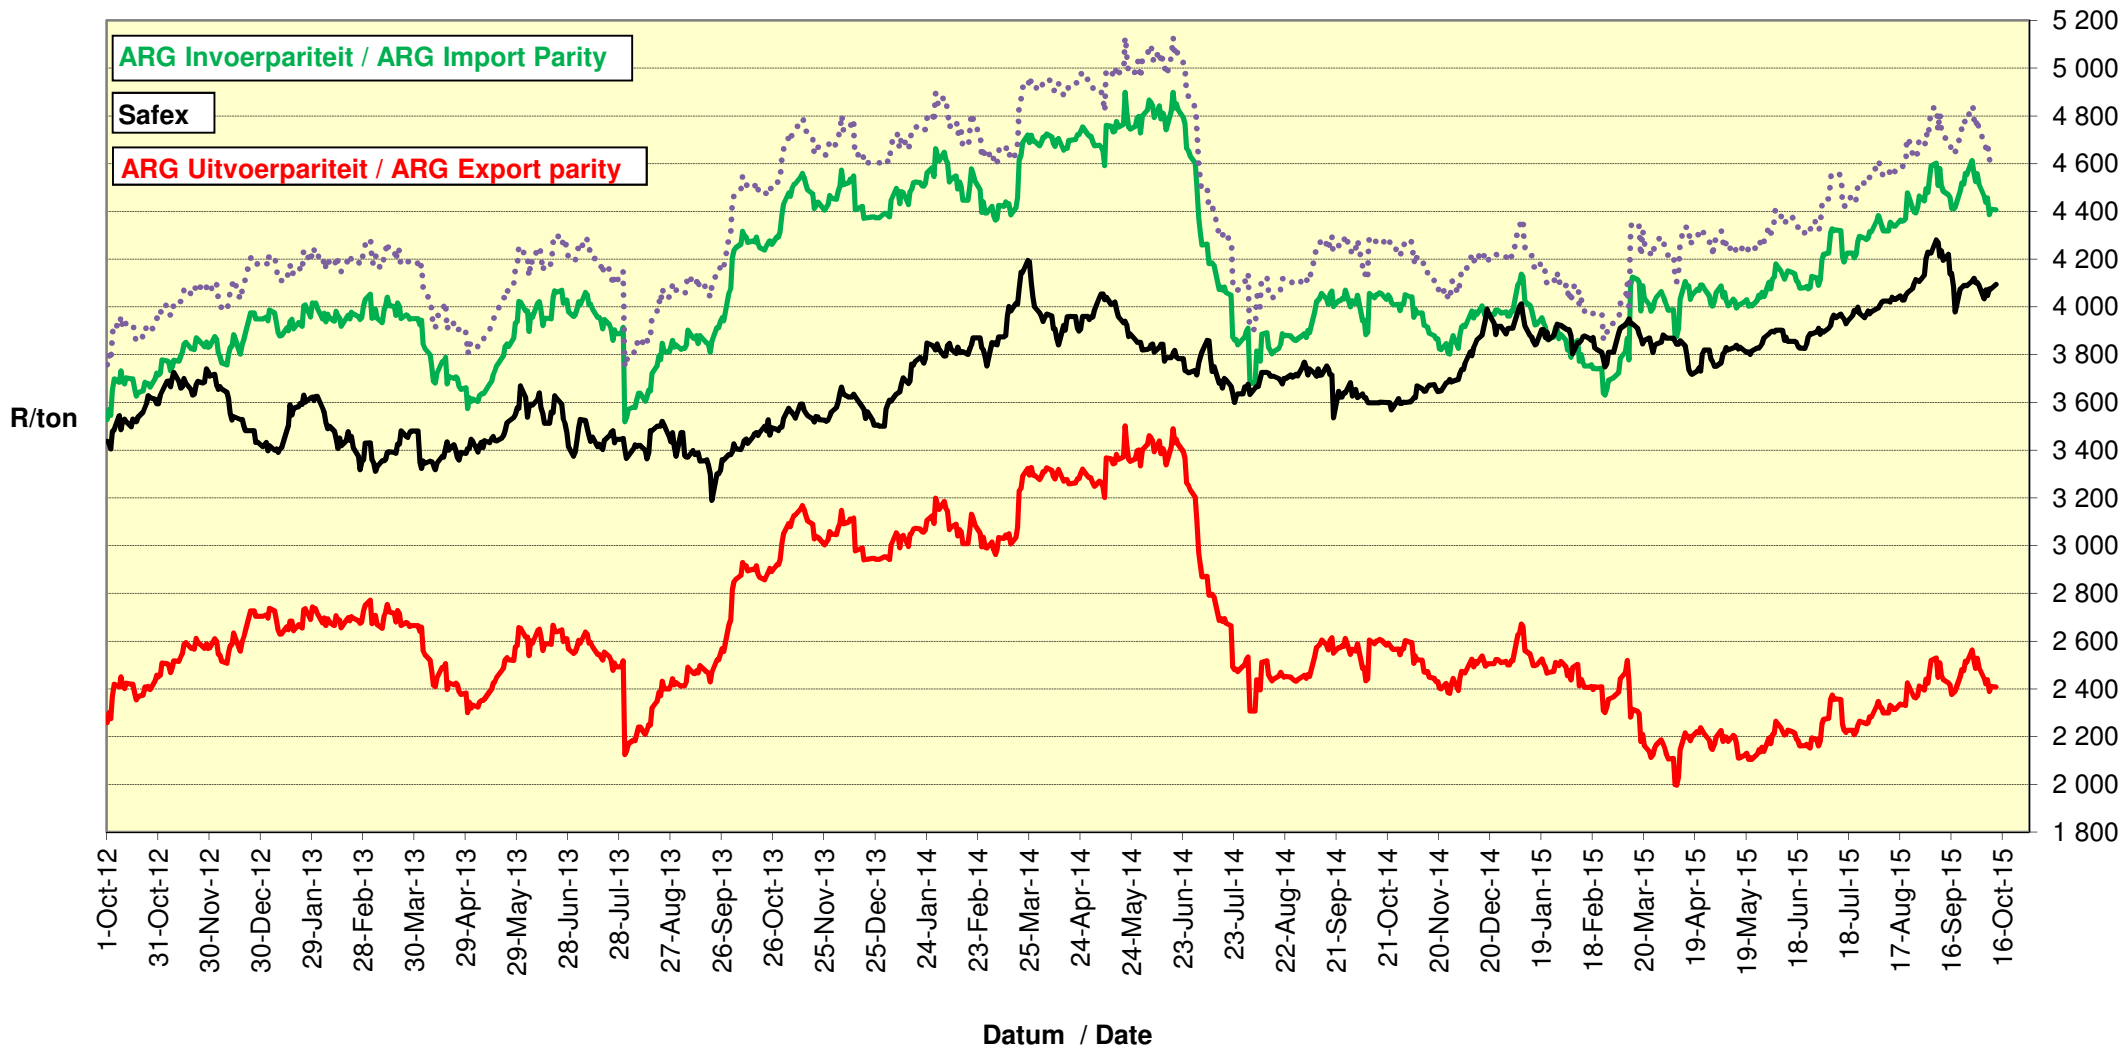

PRYSE VAN RSA EN ARGENTYNSE KORING GELEWER IN RANDFONTEIN PRICES OF RSA AND ARGENTINEAN WHEAT DELIVERED IN RANDFONTEIN

PRYSE VAN SUID AFRIKAANSE EN VSA KORING GELEWER IN RANDFONTEIN
PRICES OF SOUTH AFRICAN AND USA WHEAT DELIVERED IN RANDFONTEIN