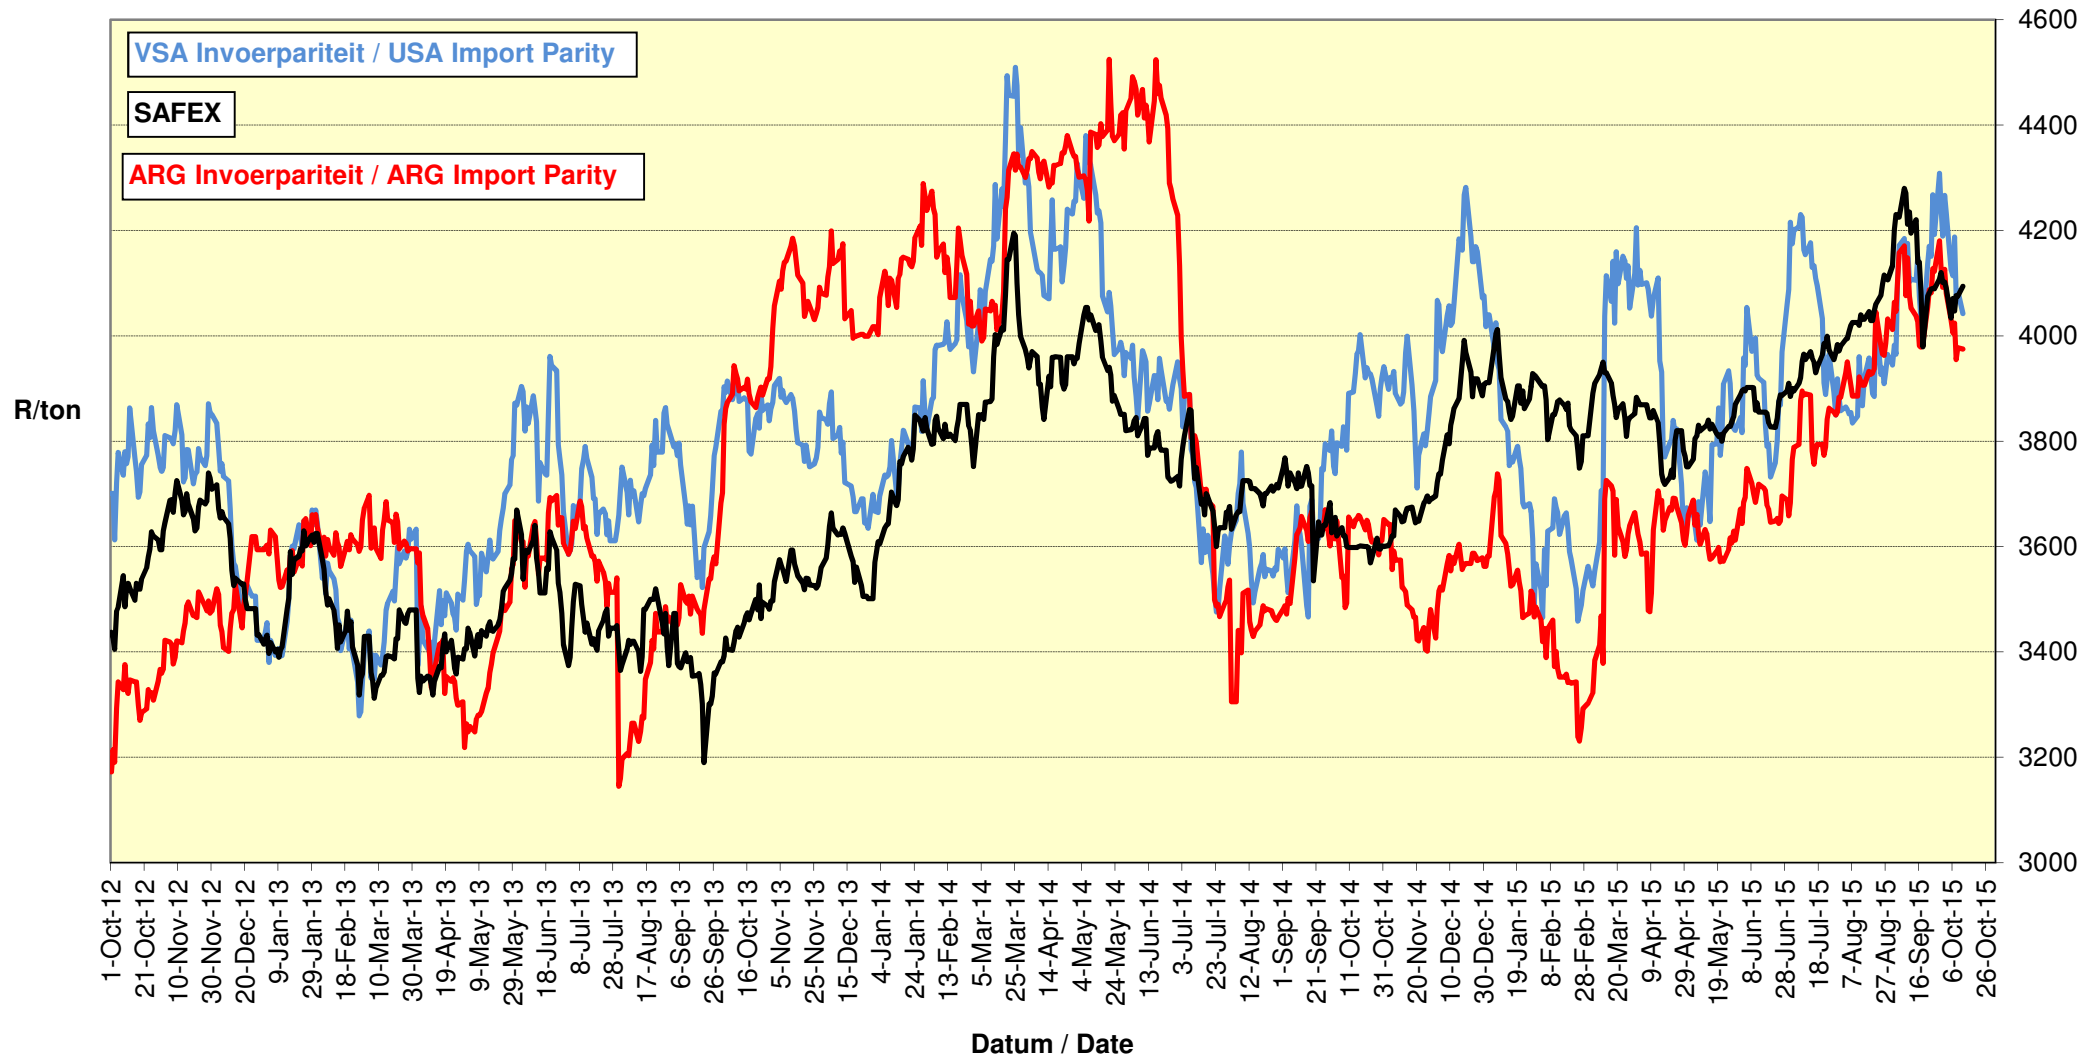

PRYSE VAN KORING GELEWER IN RANDFONTEIN PRICES OF WHEAT DELIVERED IN RANDFONTEIN

PRYSE VAN RSA EN DUITSE KORING GELEWER IN RANDFONTEIN PRICES OF RSA AND GERMAN WHEAT DELIVERED IN RANDFONTEIN

PRYSE VAN HRW KORING VIR LEWERING IN DES 2015 (RANDFONTEIN) PRICES OF HRW WHEAT DELIVERED IN DEC 2015 (RANDFONTEIN)

PRYSE VAN KORING GELEWER IN DURBAN HAWE PRICES OF WHEAT DELIVERED IN DURBAN HARBOUR

PRYSE VAN GARS GELEWER IN RANDFONTEIN PRICES OF BARLEY DELIVERED IN RANDFONTEIN

INVOERPARITEIT VAN VSA HRW KORING EN FRANSE VOERGARS IMPORT PARITY OF USA HRW AND FRANCE FEED BARLEY