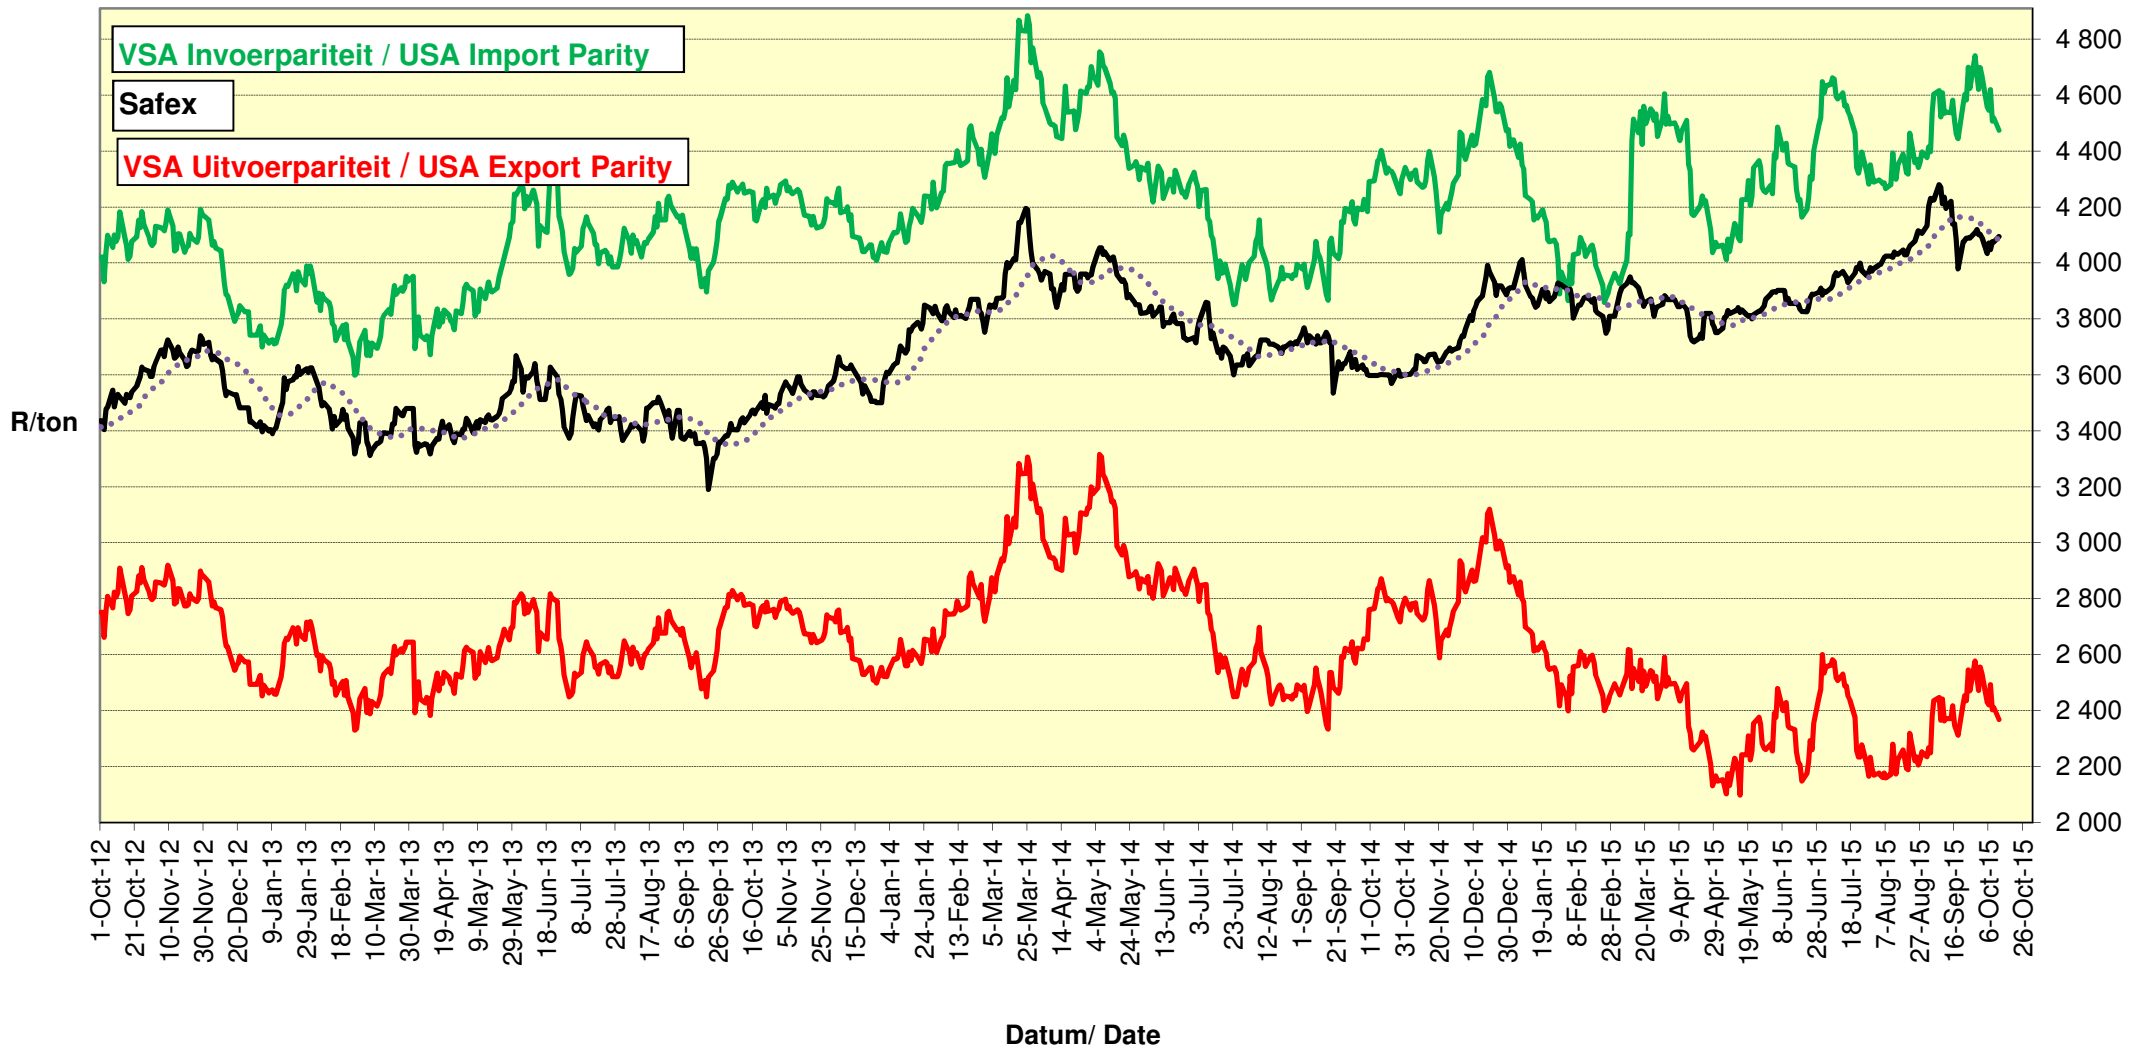

PRYSE VAN RSA EN ARGENTYNSE KORING GELEWER IN RANDFONTEIN PRICES OF RSA AND ARGENTINEAN WHEAT DELIVERED IN RANDFONTEIN

PRYSE VAN SUID AFRIKAANSE EN VSA KORING GELEWER IN RANDFONTEIN
PRICES OF SOUTH AFRICAN AND USA WHEAT DELIVERED IN RANDFONTEIN