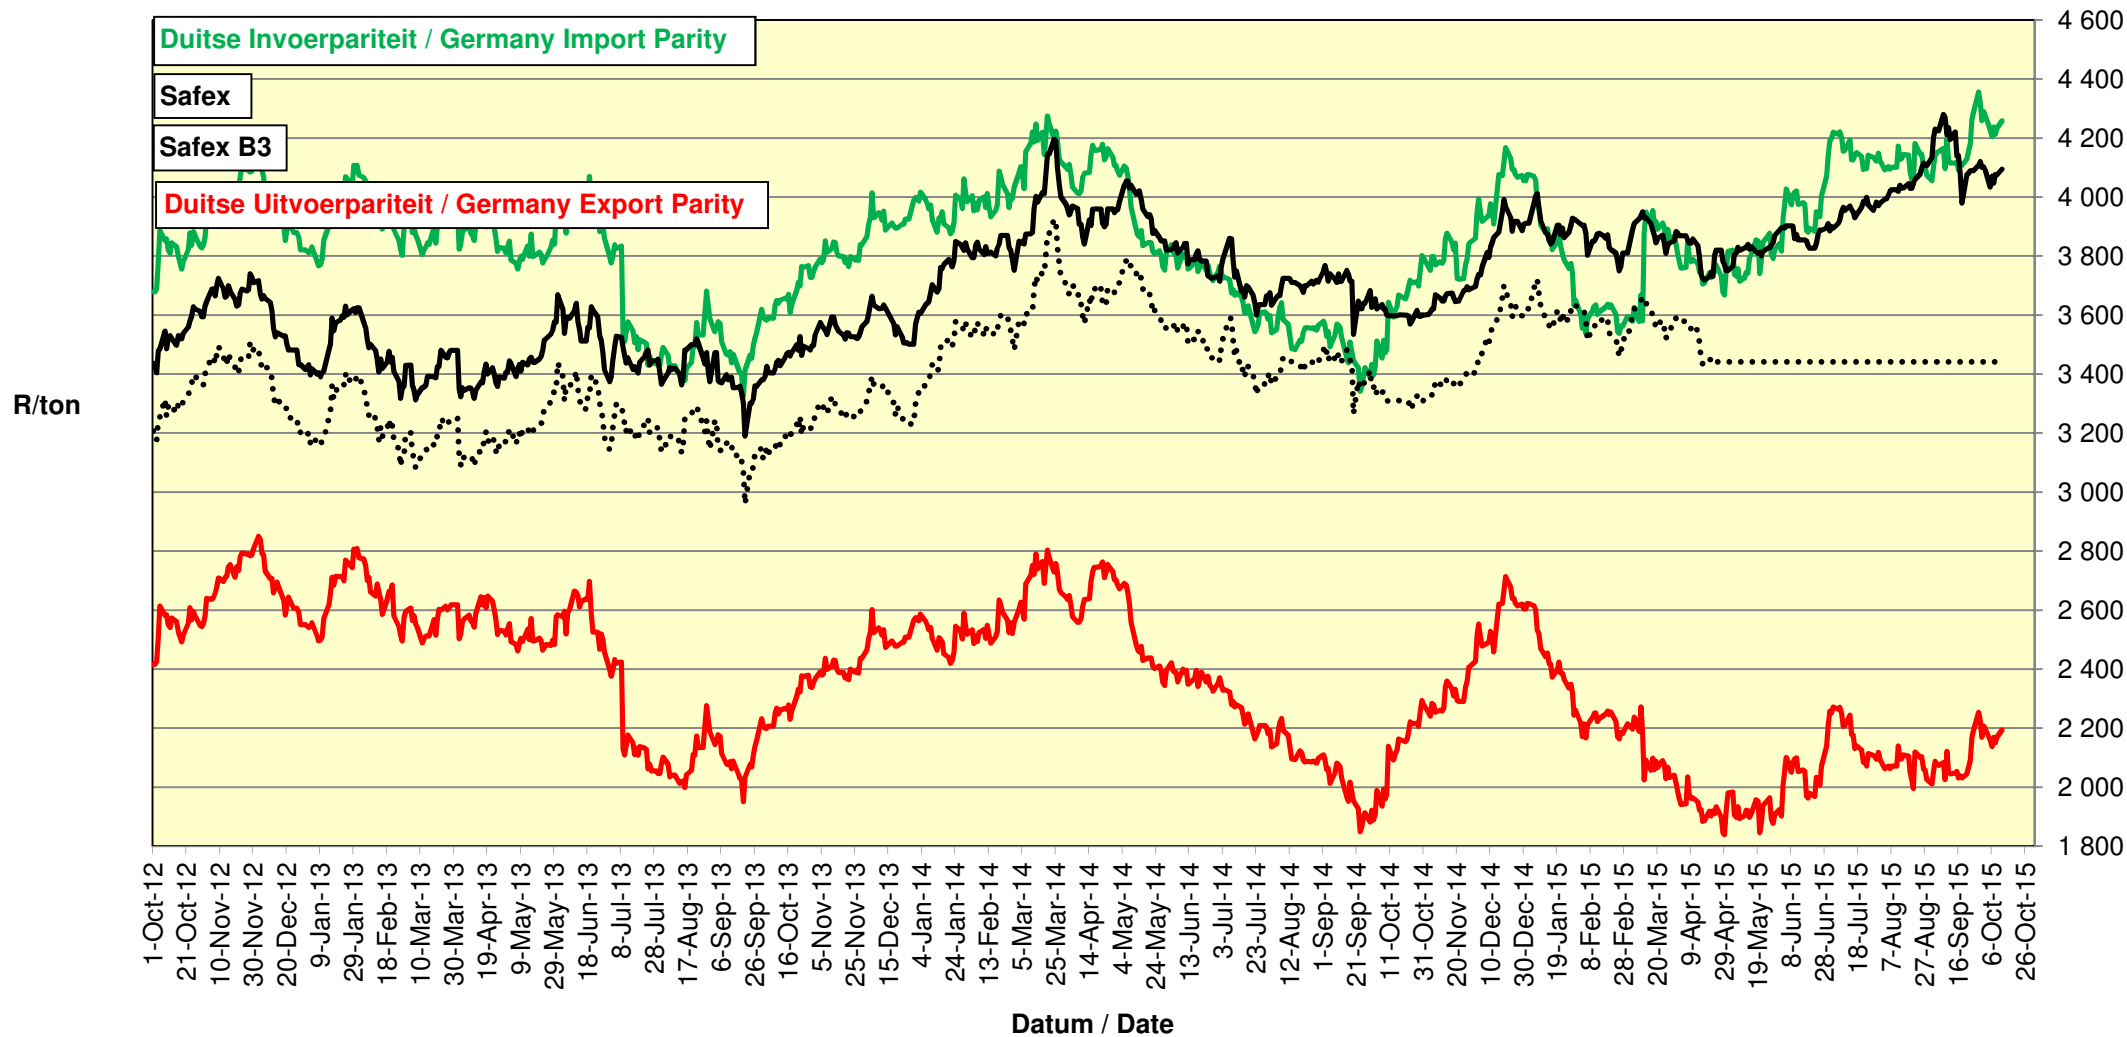

PRYSE VAN RSA EN DUITSE KORING GELEWER IN RANDFONTEIN PRICES OF RSA AND GERMAN WHEAT DELIVERED IN RANDFONTEIN