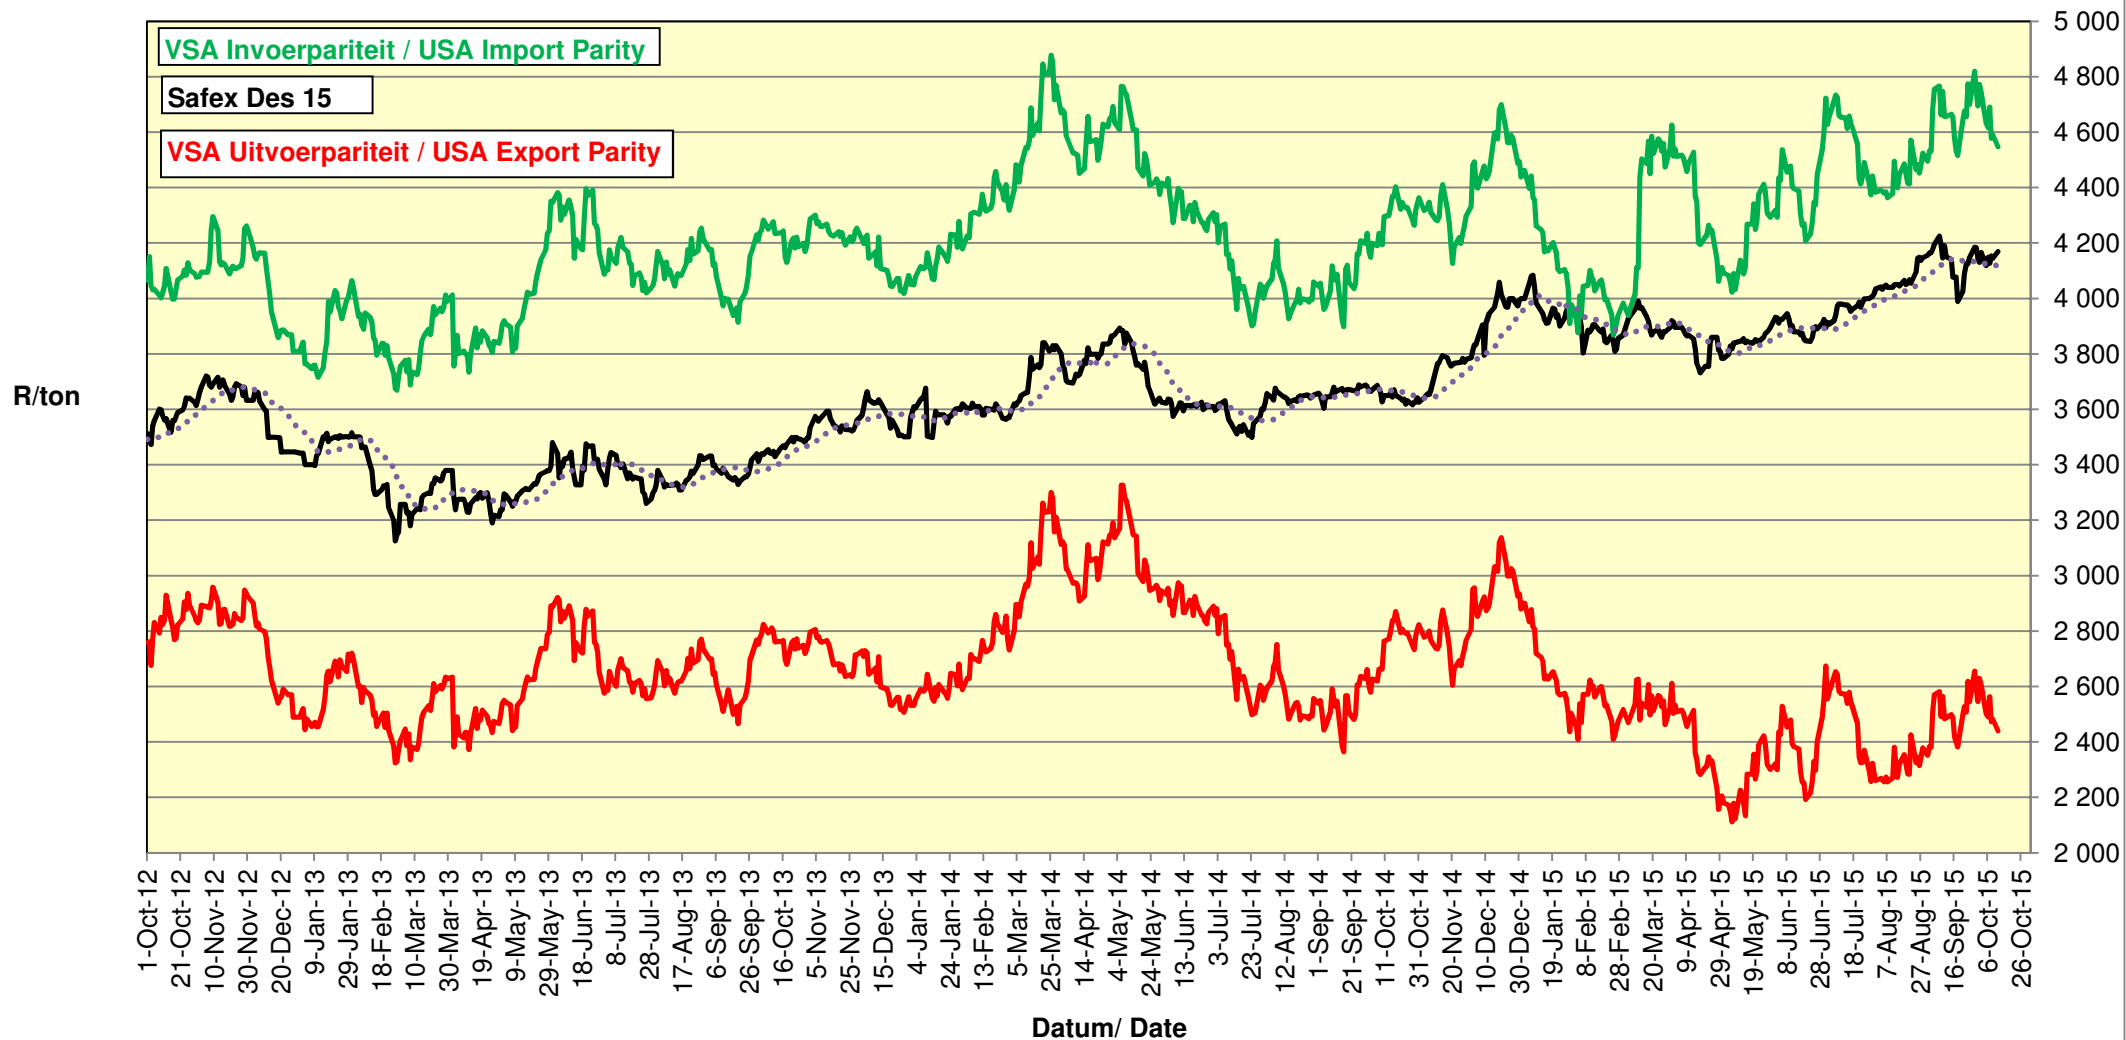

PRYSE VAN HRW KORING VIR LEWERING IN DES 2015 (RANDFONTEIN) PRICES OF HRW WHEAT DELIVERED IN DEC 2015 (RANDFONTEIN)