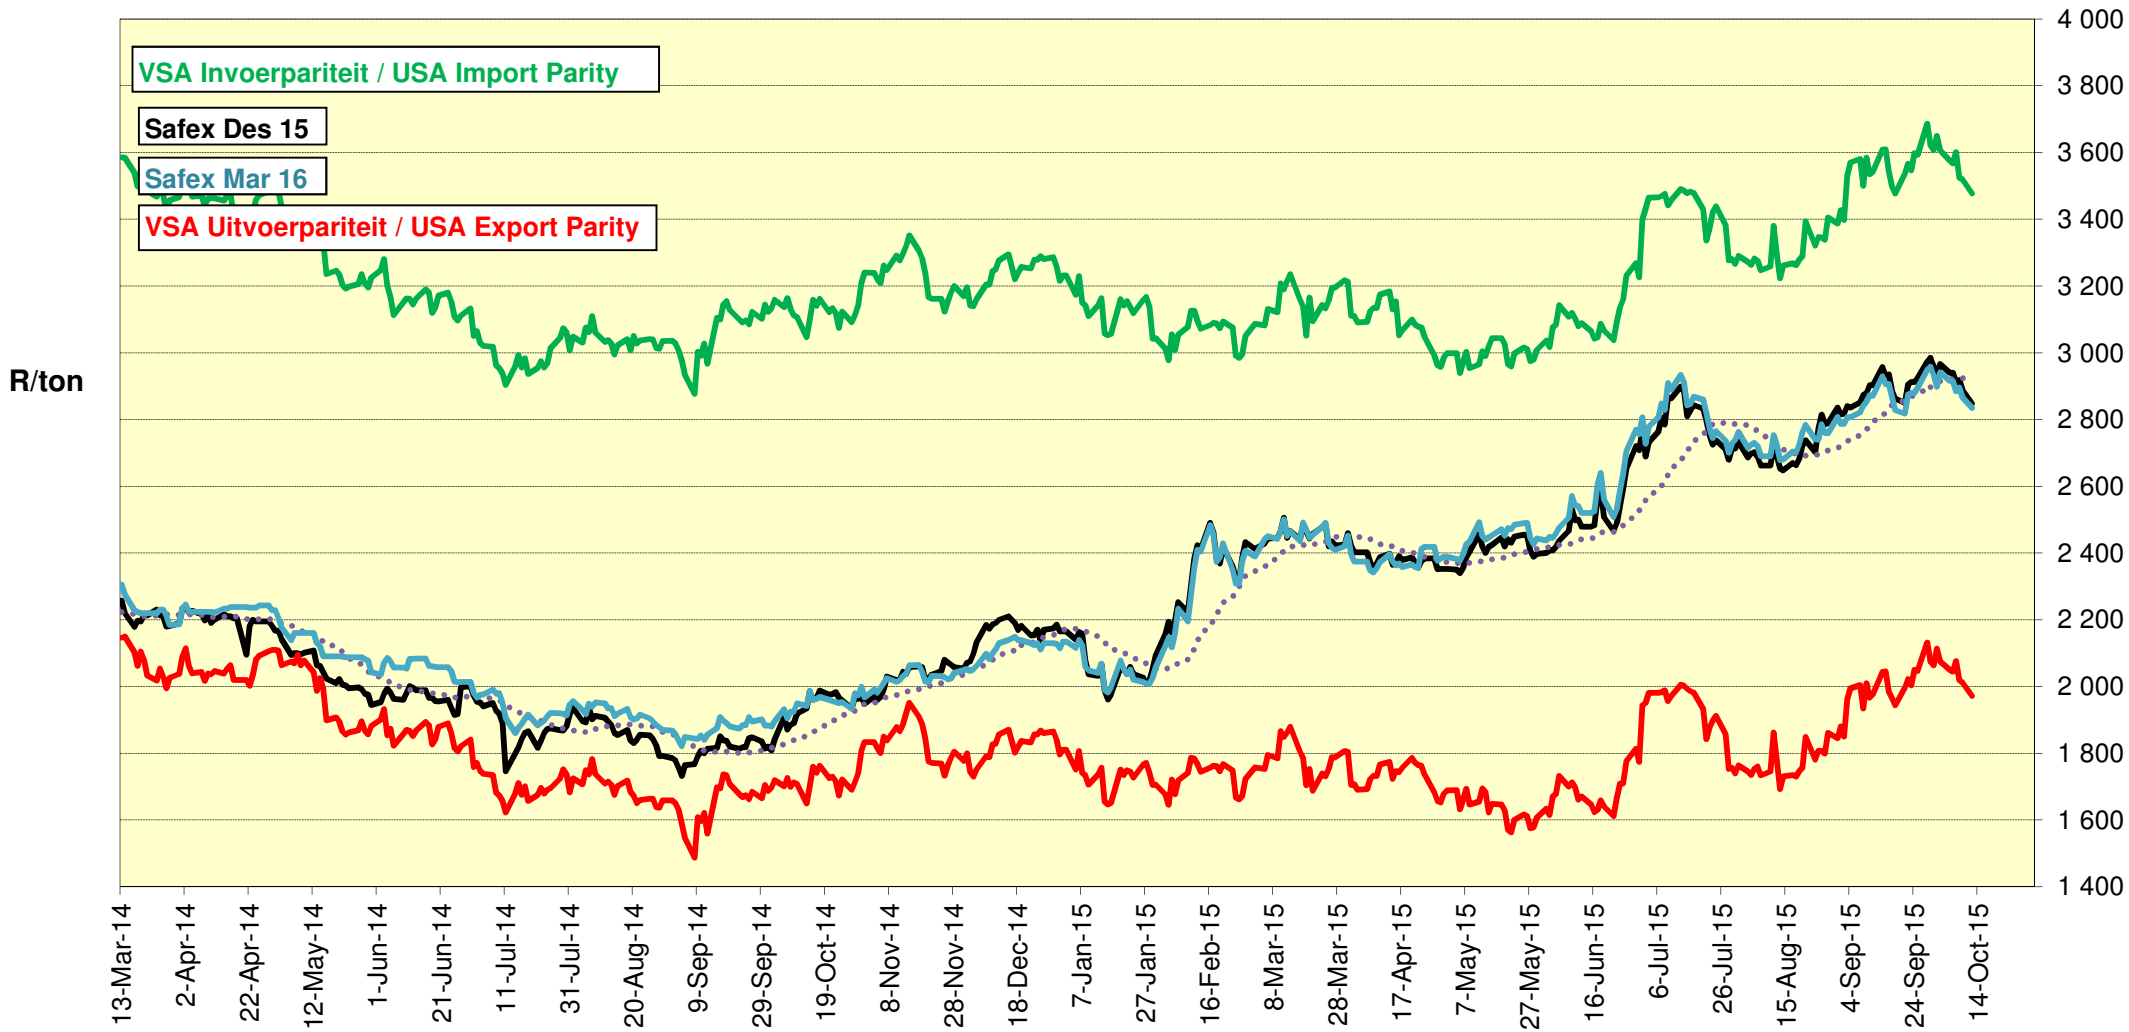

PRYSE VAN VSA WITMIELIES VIR LEWERING IN DES 2015 (RANDFONTEIN)
PRICES OF USA WHITE MAIZE DELIVERED IN DEC 2015 (RANDFONTEIN)

PRYSE VAN VSA WITMIELIES VIR LEWERING IN MAR 2016(RANDFONTEIN)
PRICES OF USA WHITE MAIZE DELIVERED IN MAR 2016 (RANDFONTEIN)

PRYSE VAN VSA GEELMIELIES VIR LEWERING IN DES 2015 (RANDFONTEIN)
PRICES OF USA YELLOW MAIZE DELIVERED IN DEC 2015 (RANDFONTEIN)

PRYSE VAN VSA GEELMIELIES VIR LEWERING IN MAR 16 (RANDFONTEIN)
PRICES OF USA YELLOW MAIZE DELIVERED IN MAR 16 (RANDFONTEIN)