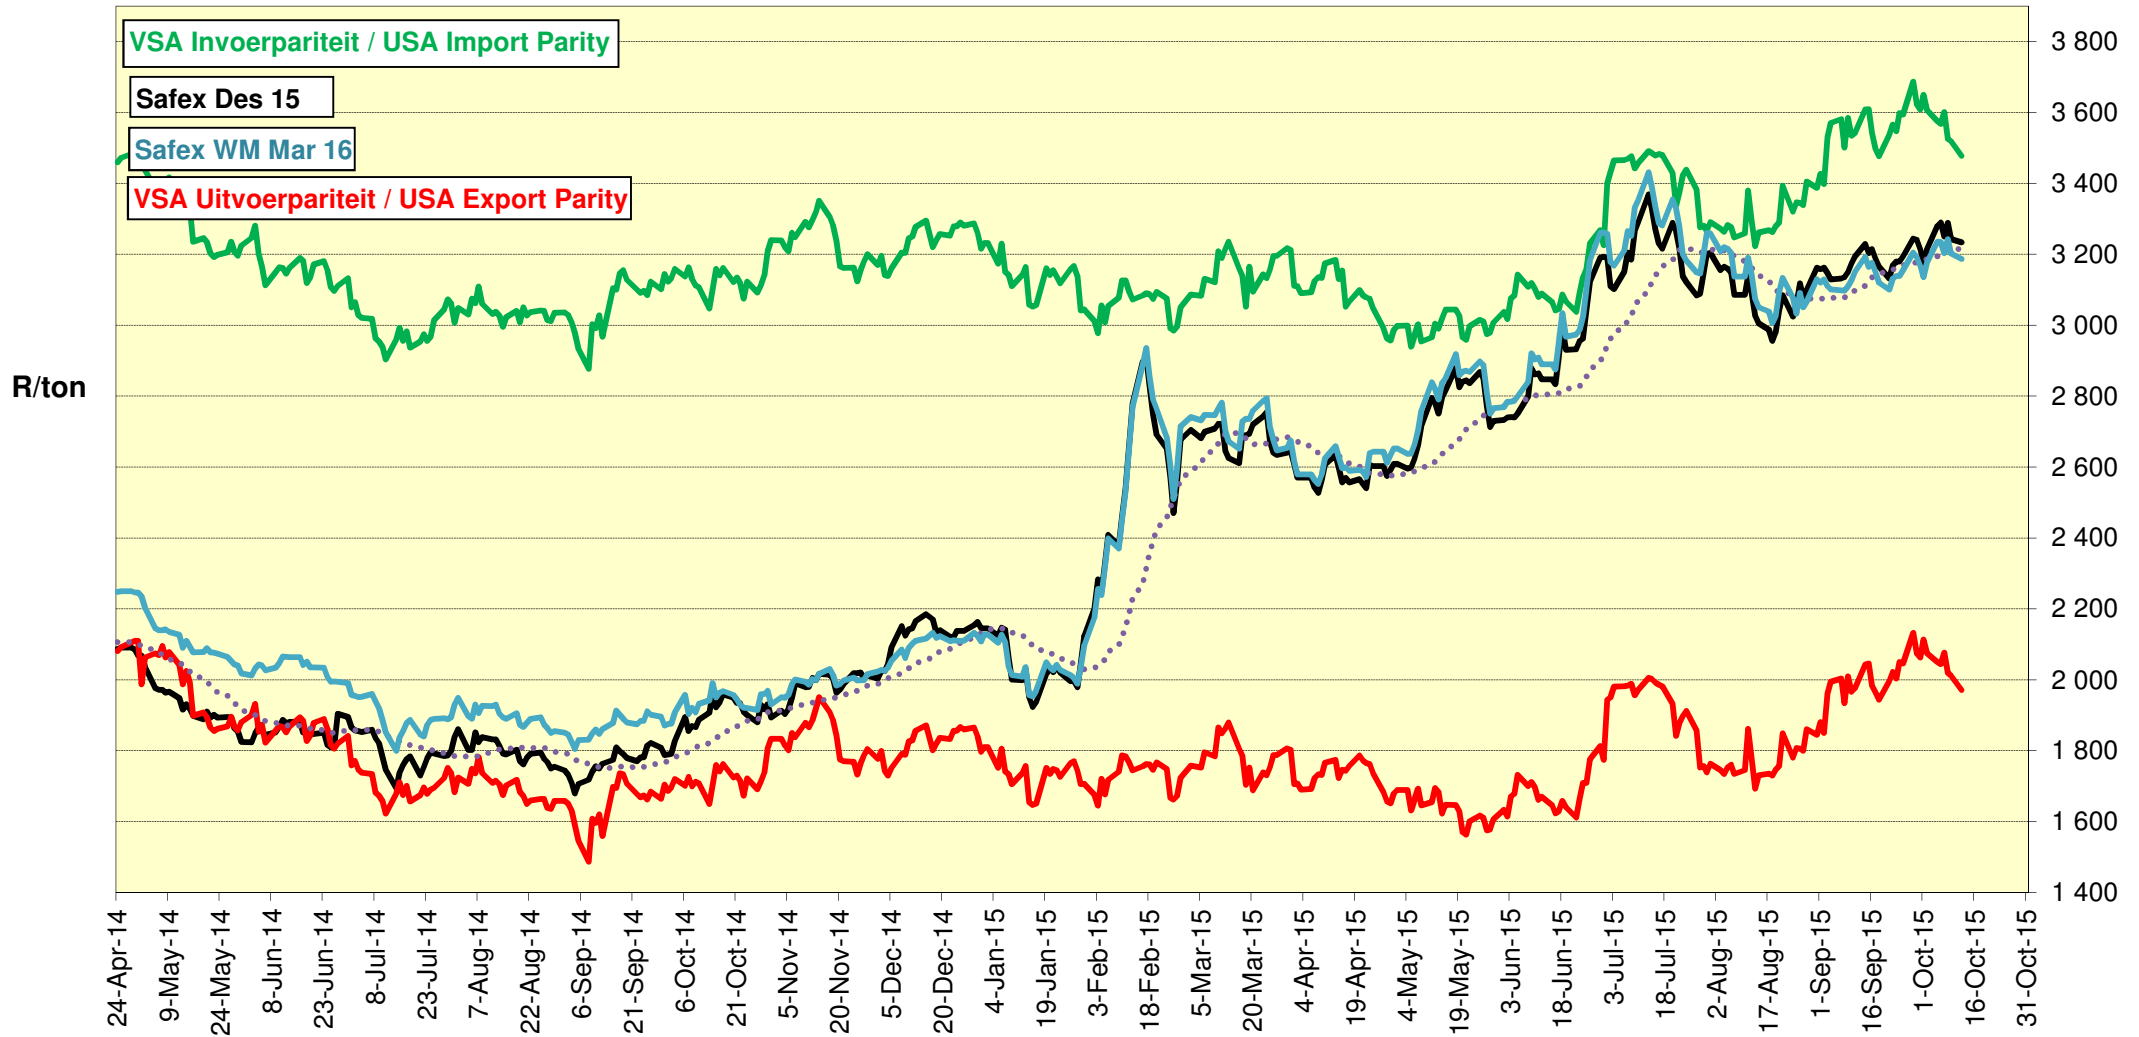

PRYSE VAN VSA WITMIELIES VIR LEWERING IN DES 2015 (RANDFONTEIN)
PRICES OF USA WHITE MAIZE DELIVERED IN DEC 2015 (RANDFONTEIN)

PRYSE VAN VSA WITMIELIES VIR LEWERING IN MAR 2016(RANDFONTEIN)
PRICES OF USA WHITE MAIZE DELIVERED IN MAR 2016 (RANDFONTEIN)