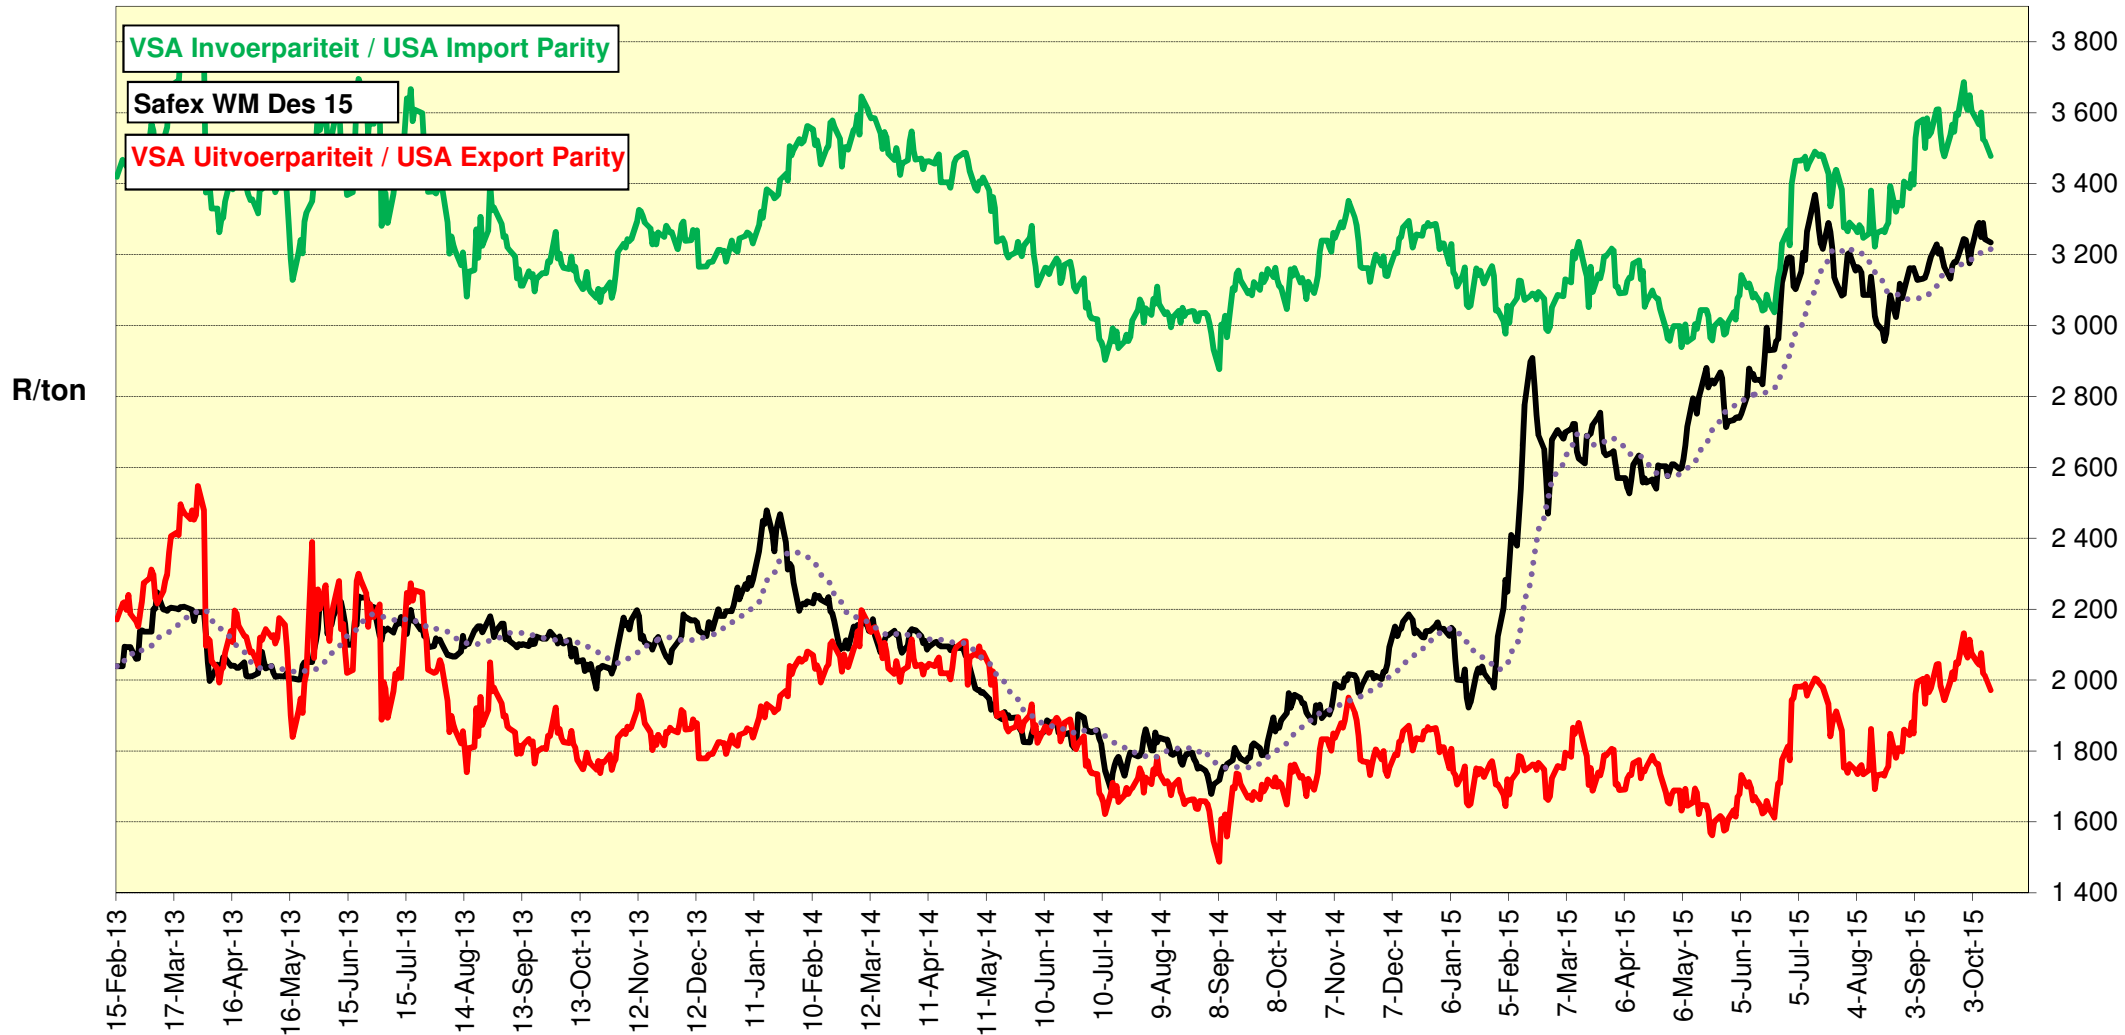

PRYSE VAN VSA WITMIELIES VIR LEWERING IN DES 2015 (RANDFONTEIN)
PRICES OF USA WHITE MAIZE DELIVERED IN DEC 2015 (RANDFONTEIN)

PRYSE VAN VSA WITMIELIES VIR LEWERING IN MAR 2016(RANDFONTEIN)
PRICES OF USA WHITE MAIZE DELIVERED IN MAR 2016 (RANDFONTEIN)