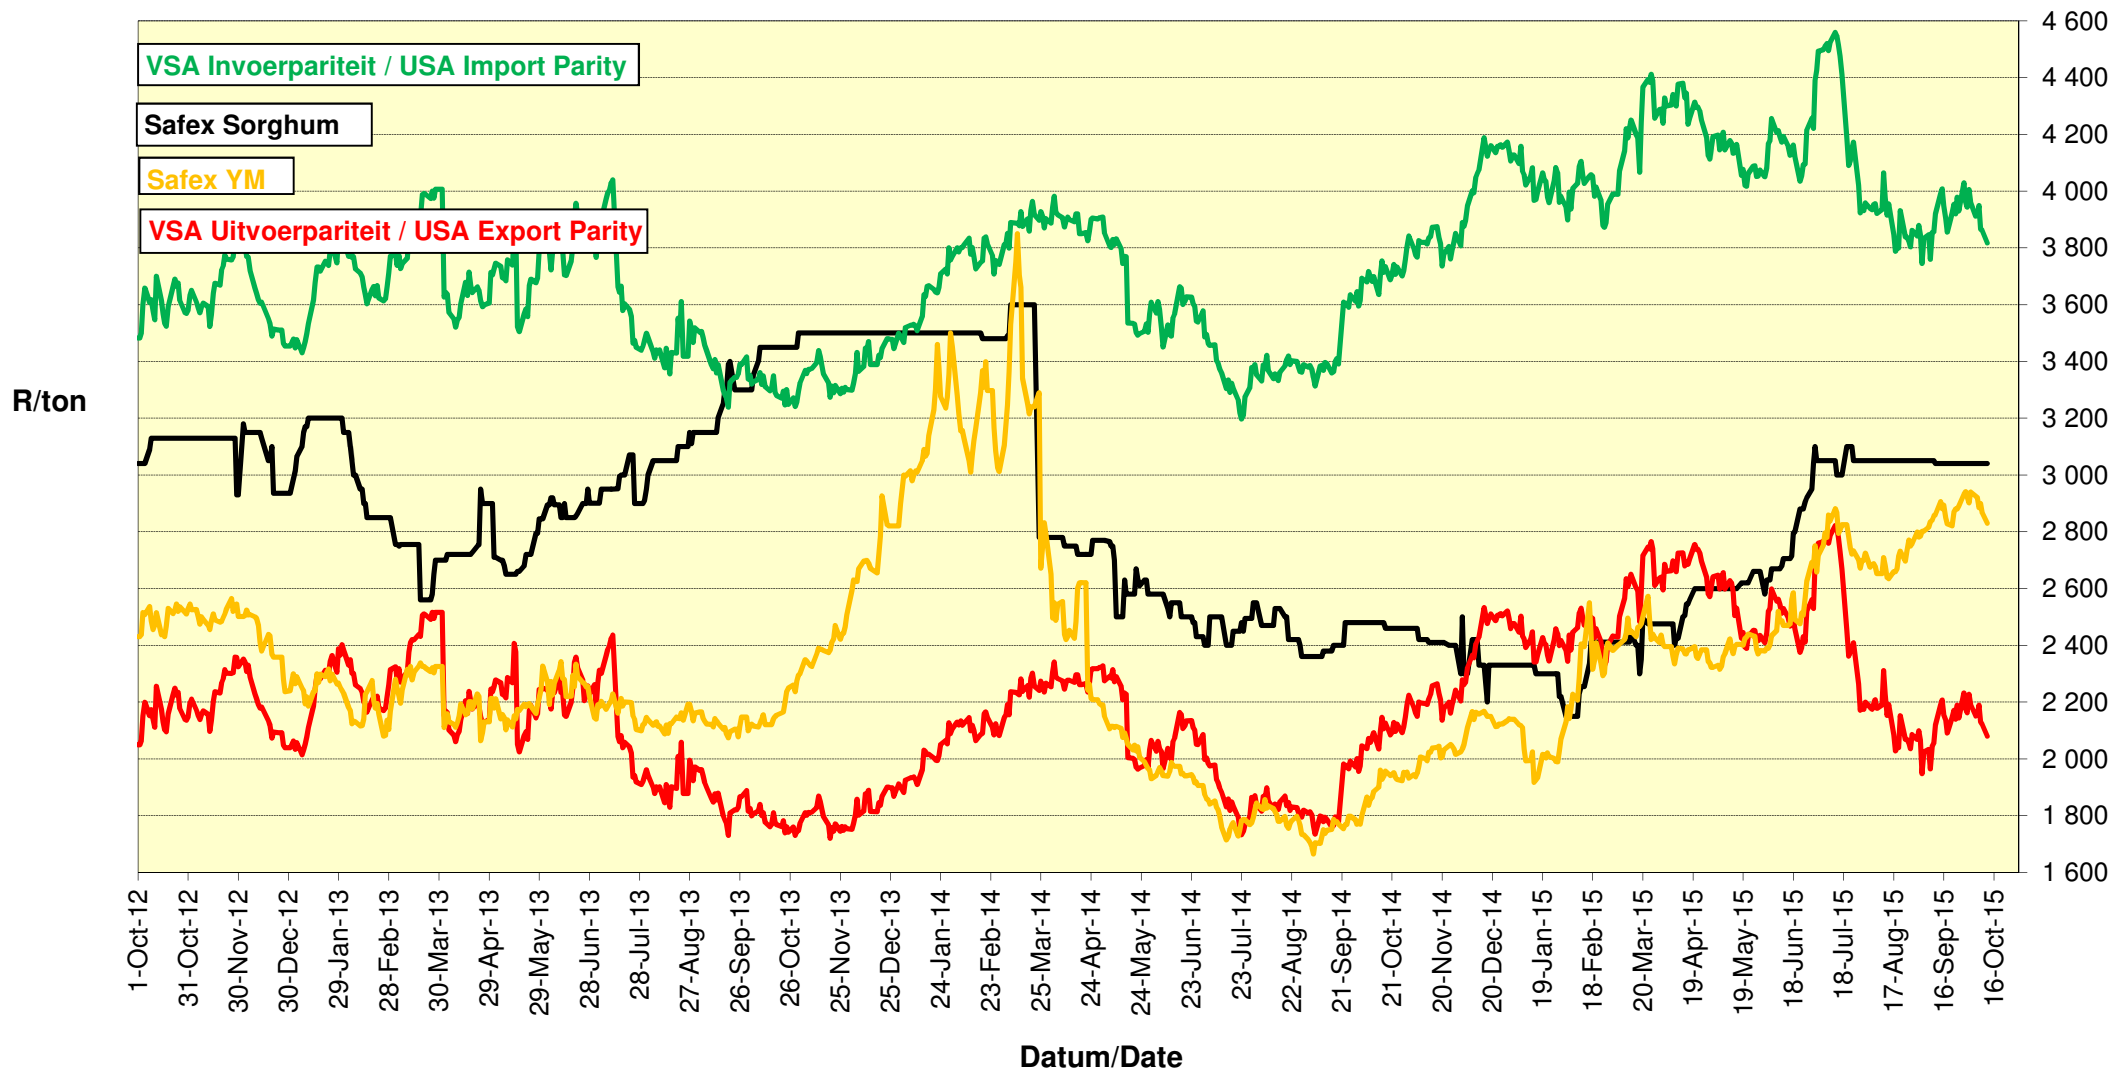

PRYSE VAN VSA SORGHUM GELEWER IN RANDFONTEIN PRICES OF USA SORGHUM DELIVERED IN RANDFONTEIN

PRYSE VAN VSA WITMELIES GELEWER IN RANDFONTEIN PRICES OF USA WHITE MAIZE DELIVERED IN RANDFONTEIN

PRYSE VAN GEELMIELIES GELEWER IN RANDFONTEIN PRICES OF YELLOW MAIZE DELIVERED IN RANDFONTEIN

PRYSE VAN VSA WITMIELIES VIR LEWERING IN DES 2015 (RANDFONTEIN)
PRICES OF USA WHITE MAIZE DELIVERED IN DEC 2015 (RANDFONTEIN)

PRYSE VAN VSA WITMIELIES VIR LEWERING IN MAR 2016(RANDFONTEIN)
PRICES OF USA WHITE MAIZE DELIVERED IN MAR 2016 (RANDFONTEIN)