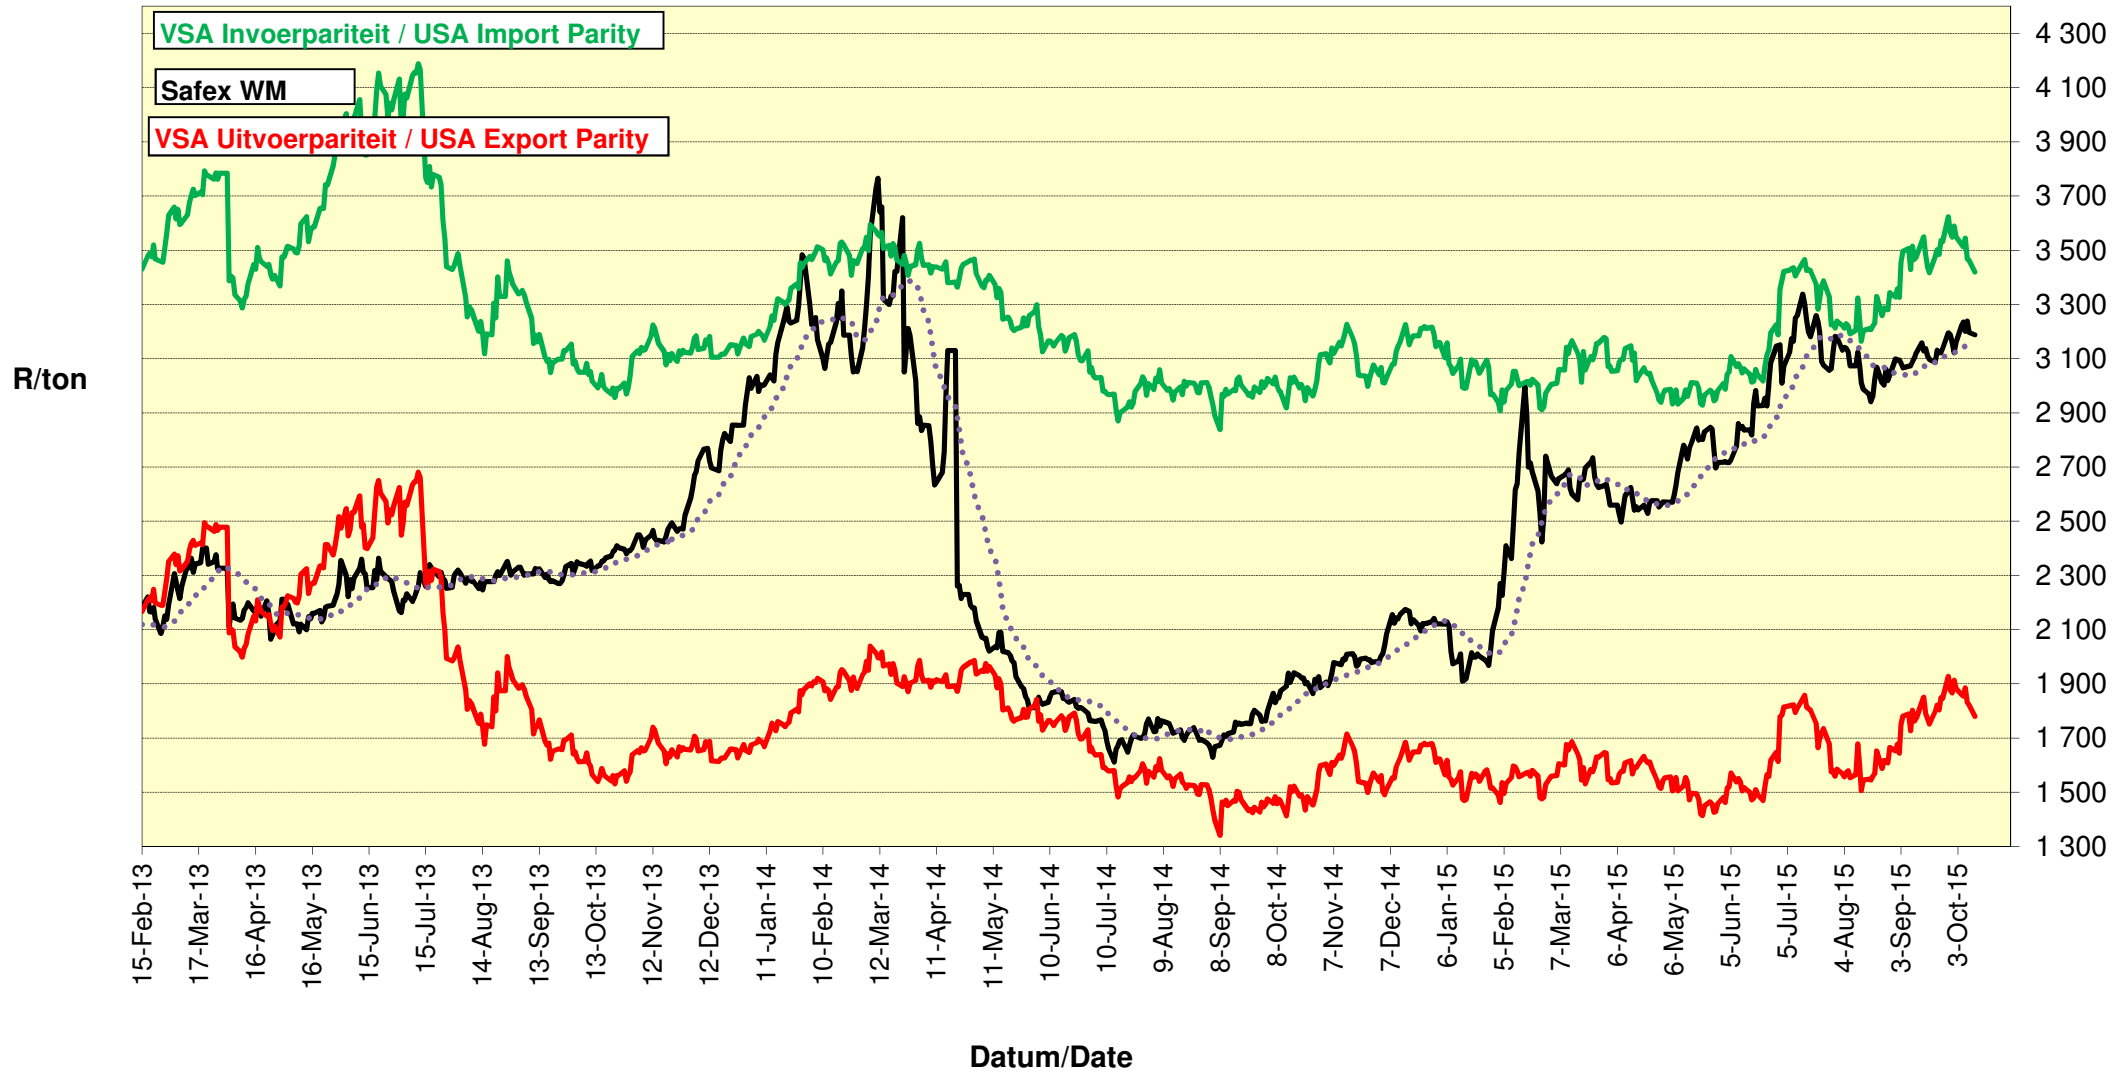

PRYSE VAN VSA WITMELIES GELEWER IN RANDFONTEIN PRICES OF USA WHITE MAIZE DELIVERED IN RANDFONTEIN