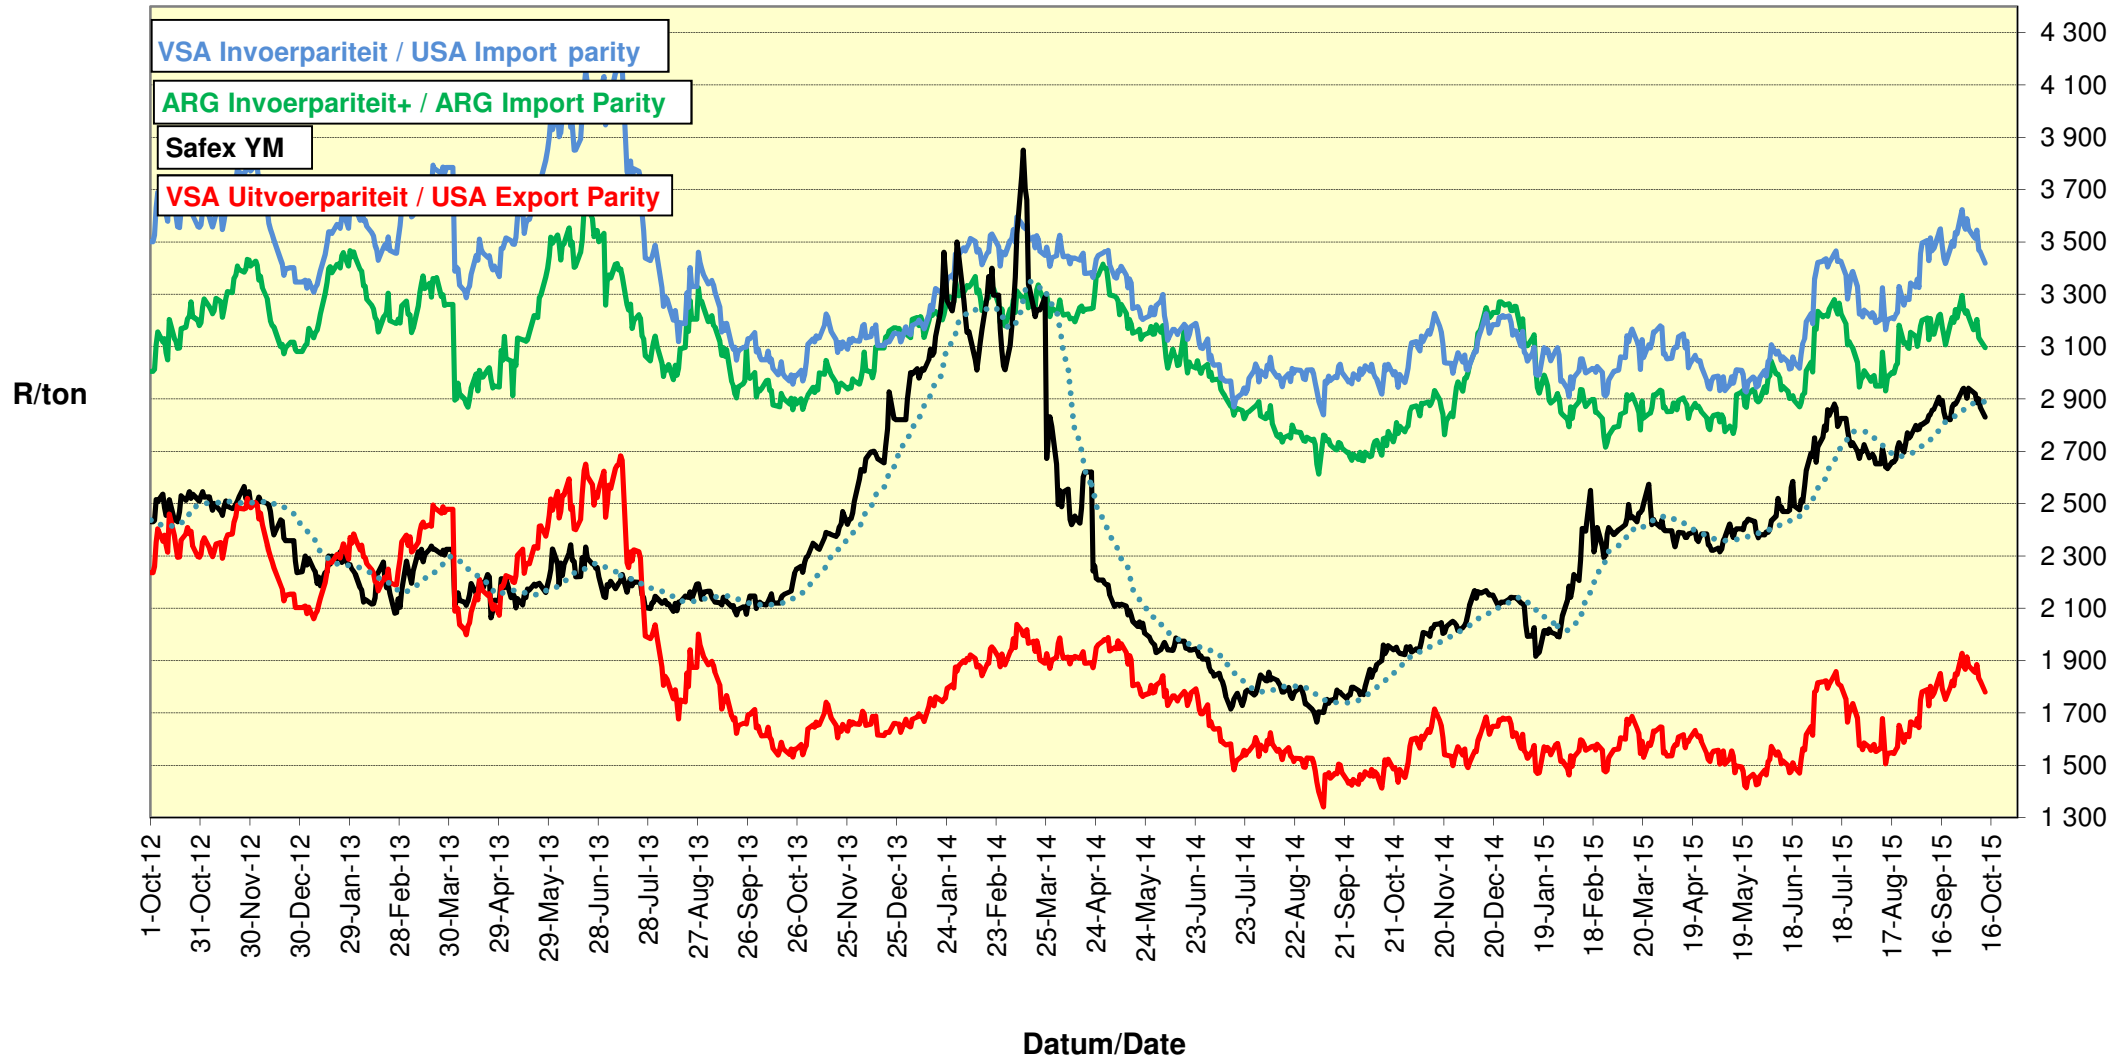

PRYSE VAN VSA SORGHUM GELEWER IN RANDFONTEIN PRICES OF USA SORGHUM DELIVERED IN RANDFONTEIN

PRYSE VAN VSA WITMELIES GELEWER IN RANDFONTEIN PRICES OF USA WHITE MAIZE DELIVERED IN RANDFONTEIN

PRYSE VAN GEELMIELIES GELEWER IN RANDFONTEIN PRICES OF YELLOW MAIZE DELIVERED IN RANDFONTEIN

PRYSE VAN VSA WITMIELIES VIR LEWERING IN DES 2015 (RANDFONTEIN)
PRICES OF USA WHITE MAIZE DELIVERED IN DEC 2015 (RANDFONTEIN)

PRYSE VAN VSA WITMIELIES VIR LEWERING IN MAR 2016(RANDFONTEIN)
PRICES OF USA WHITE MAIZE DELIVERED IN MAR 2016 (RANDFONTEIN)