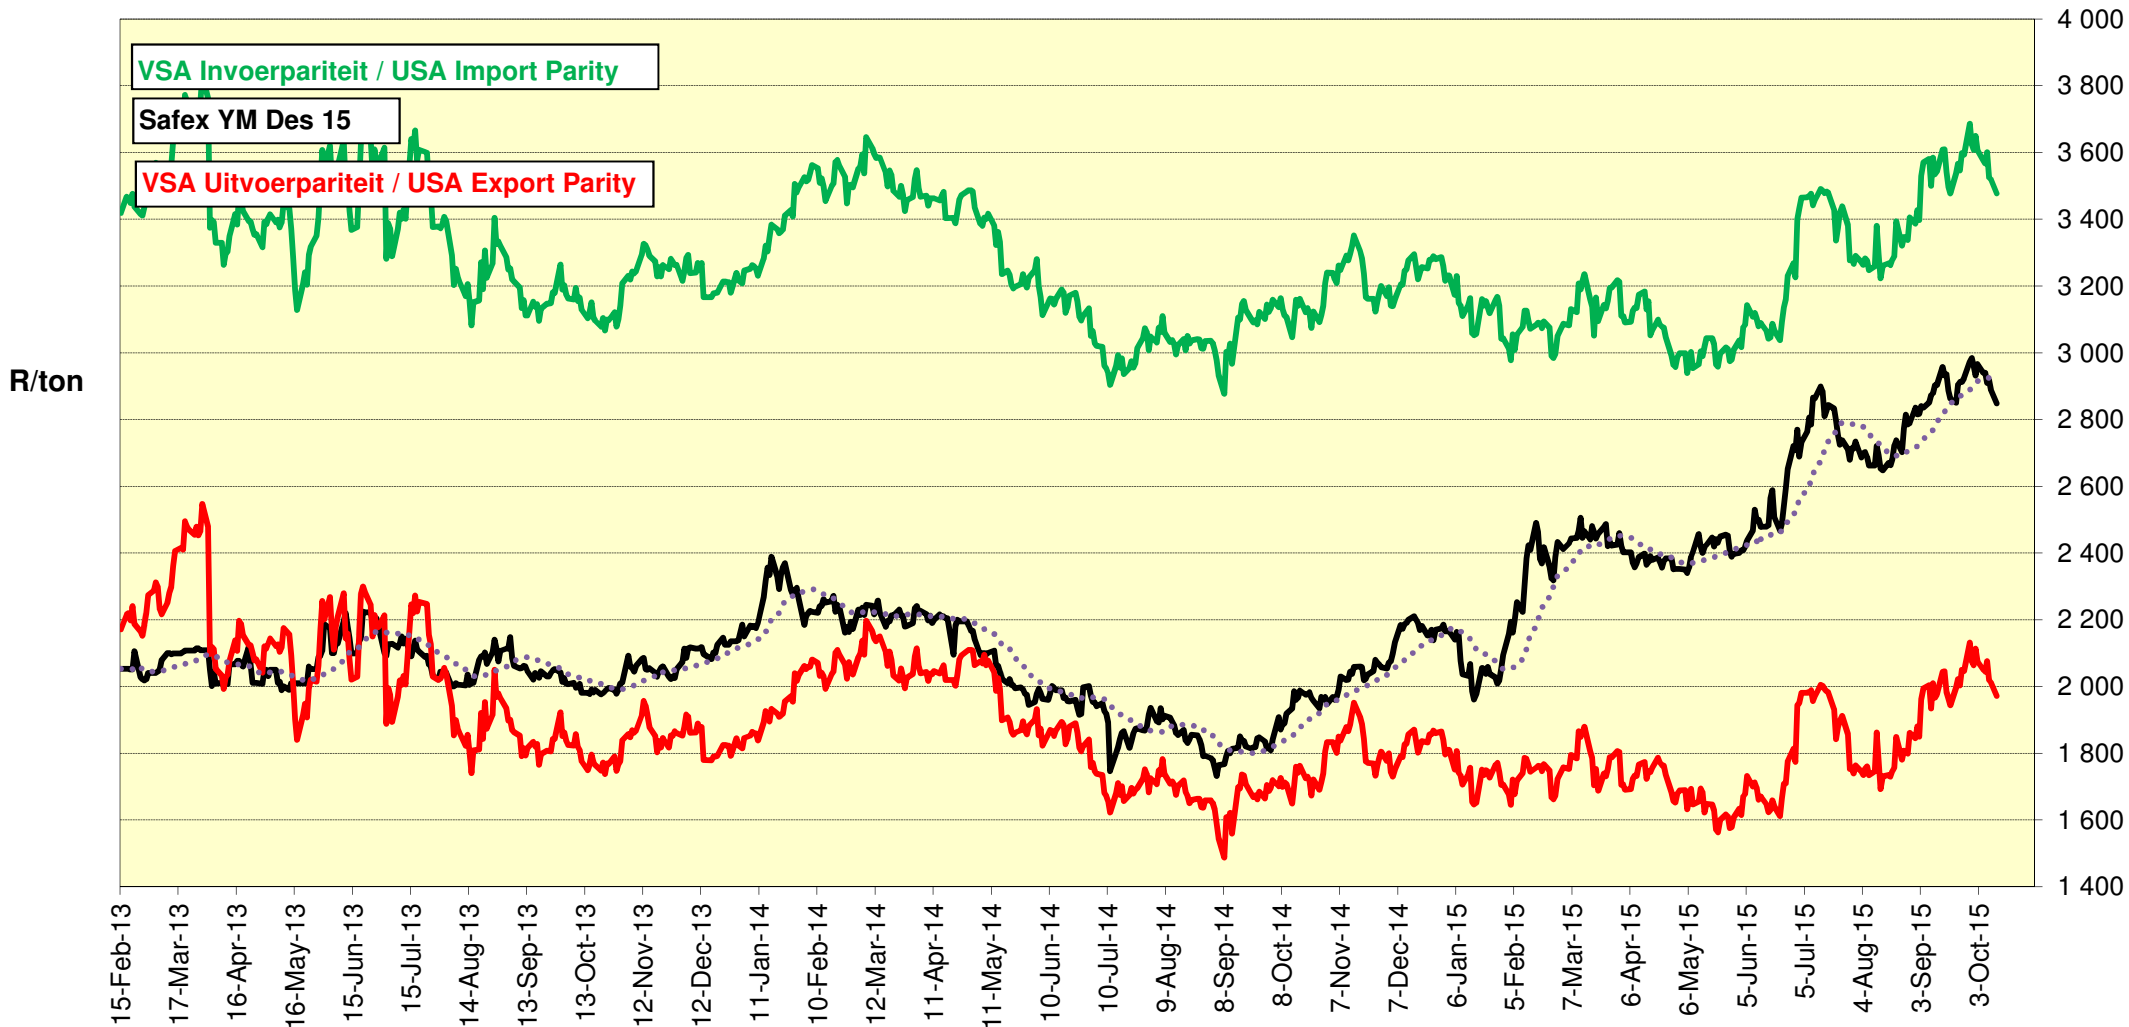

PRYSE VAN VSA GEELMIELIES VIR LEWERING IN DES 2015 (RANDFONTEIN)
PRICES OF USA YELLOW MAIZE DELIVERED IN DEC 2015 (RANDFONTEIN)