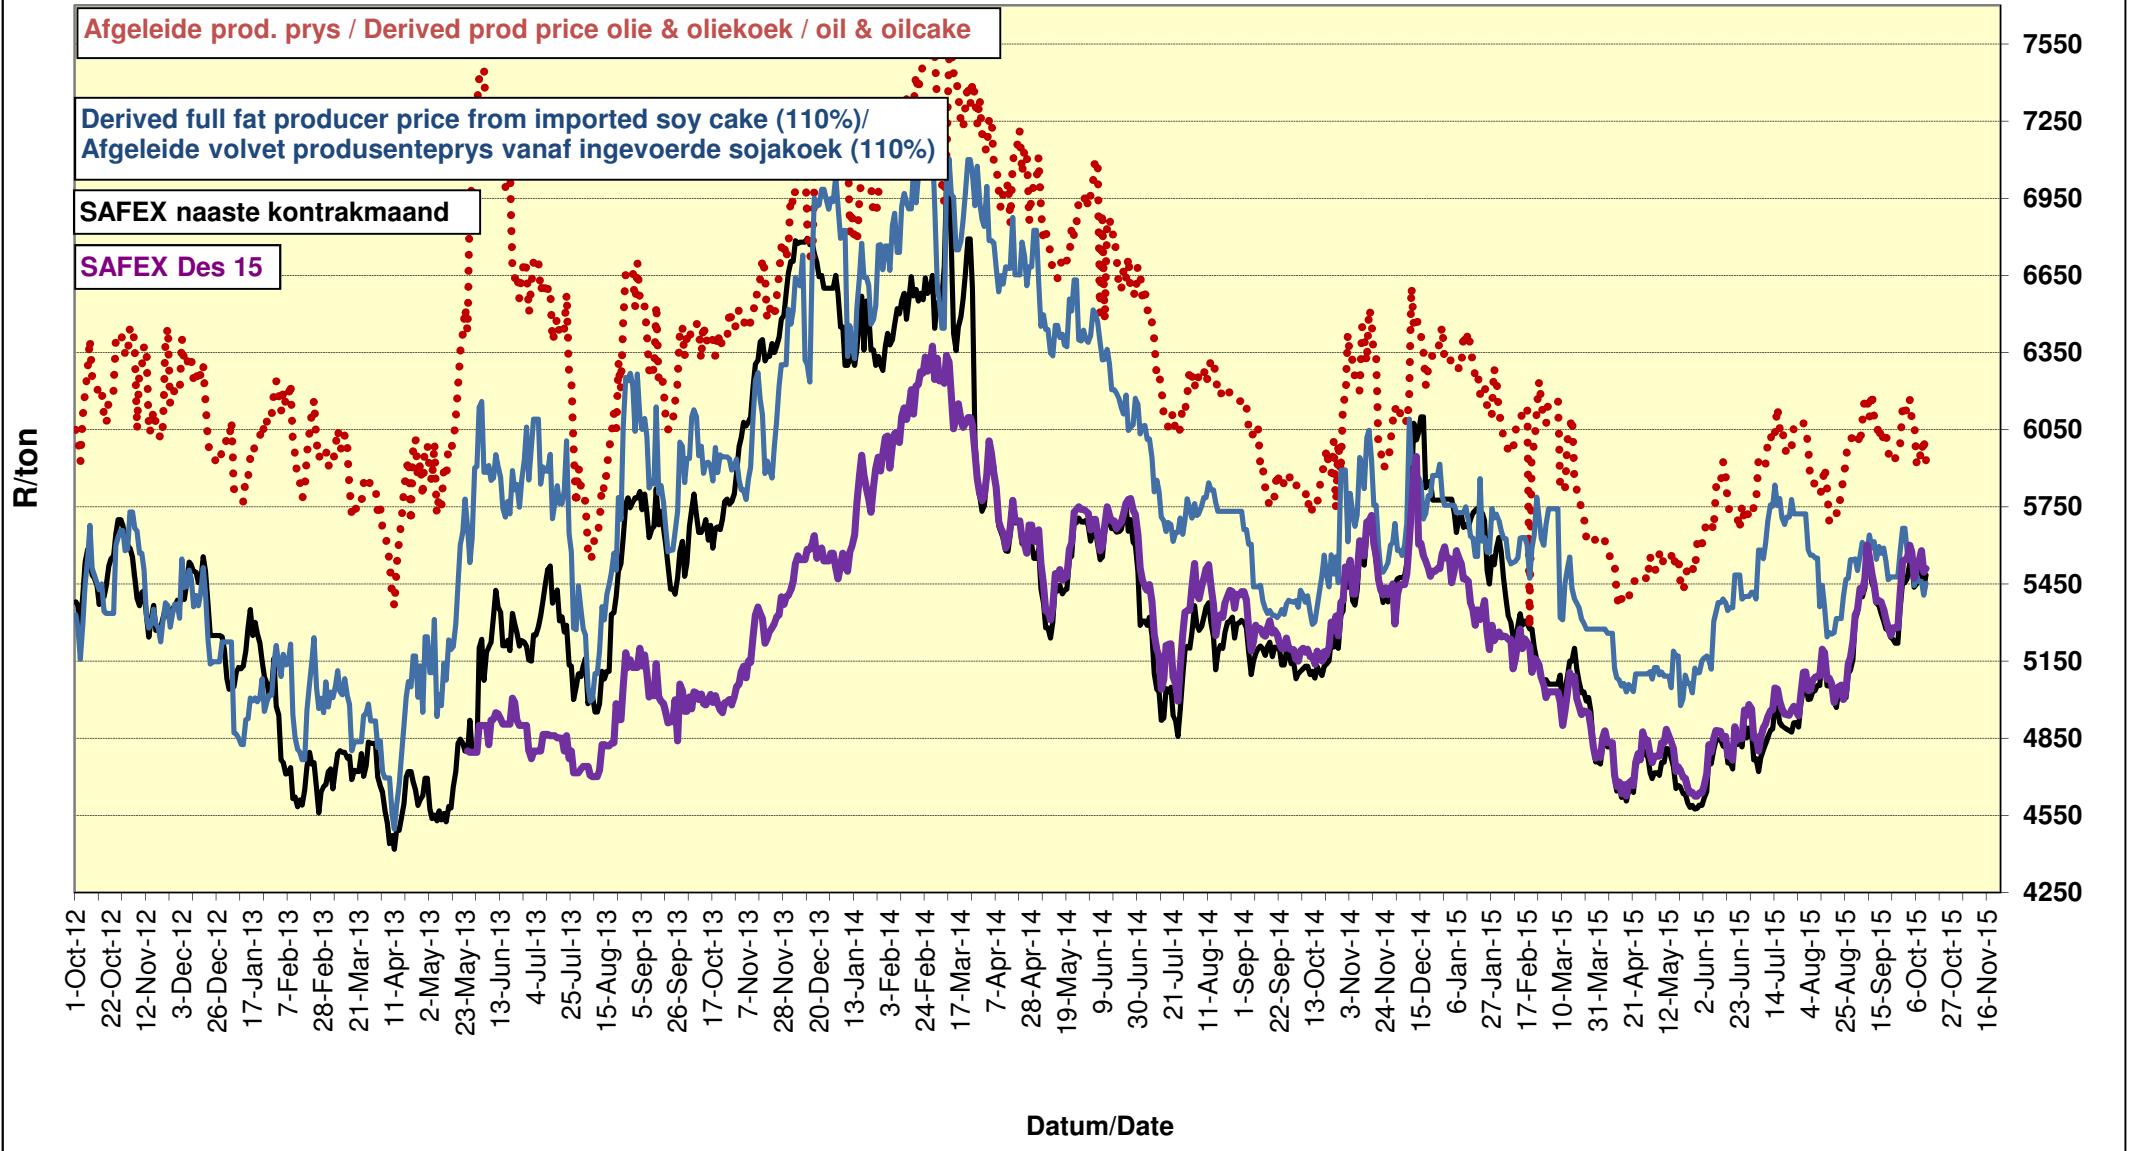

**PRYSE VAN SOJABONE GELEWER IN RANDFONTEIN
PRICES OF SOYBEANS DELIVERED IN RANDFONTEIN**