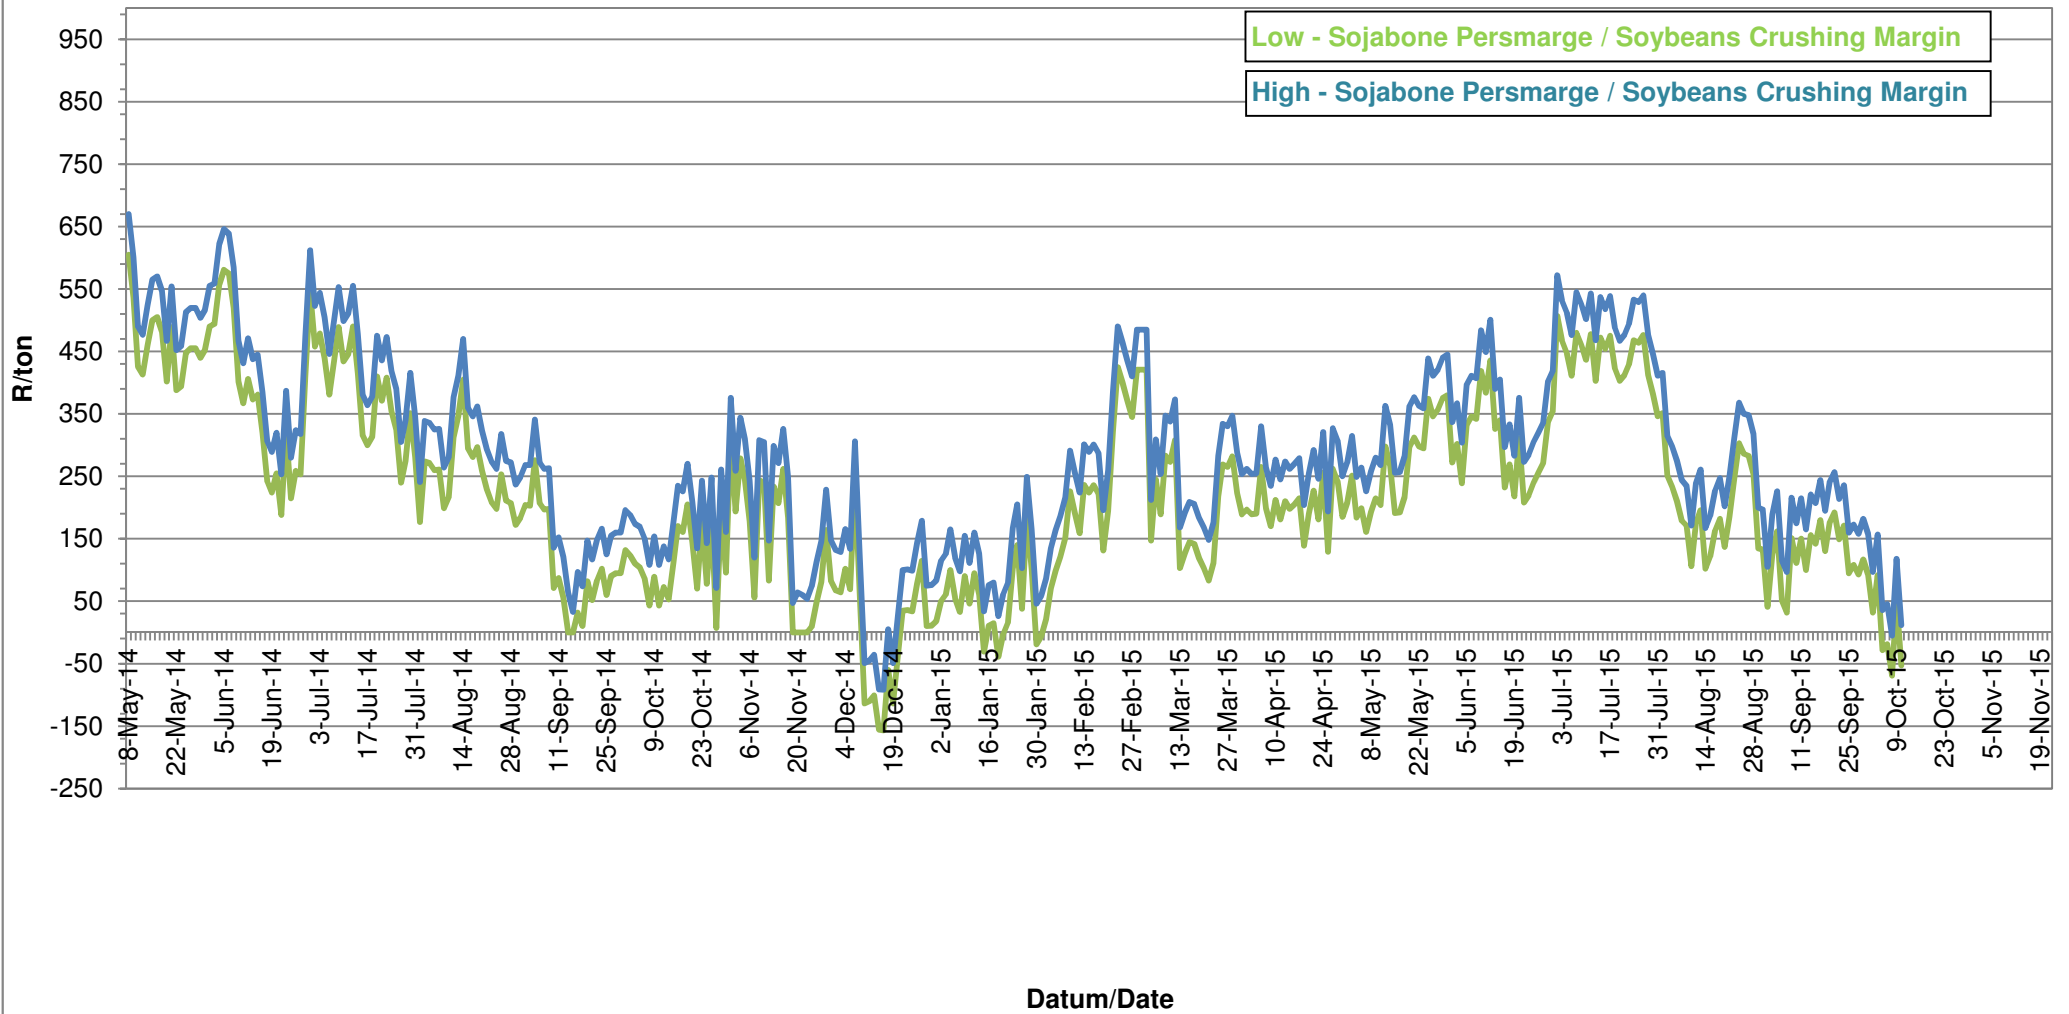

PRYSE VAN SOJABONE GELEWER IN RANDFONTEIN PRICES OF SOYBEANS DELIVERED IN RANDFONTEIN