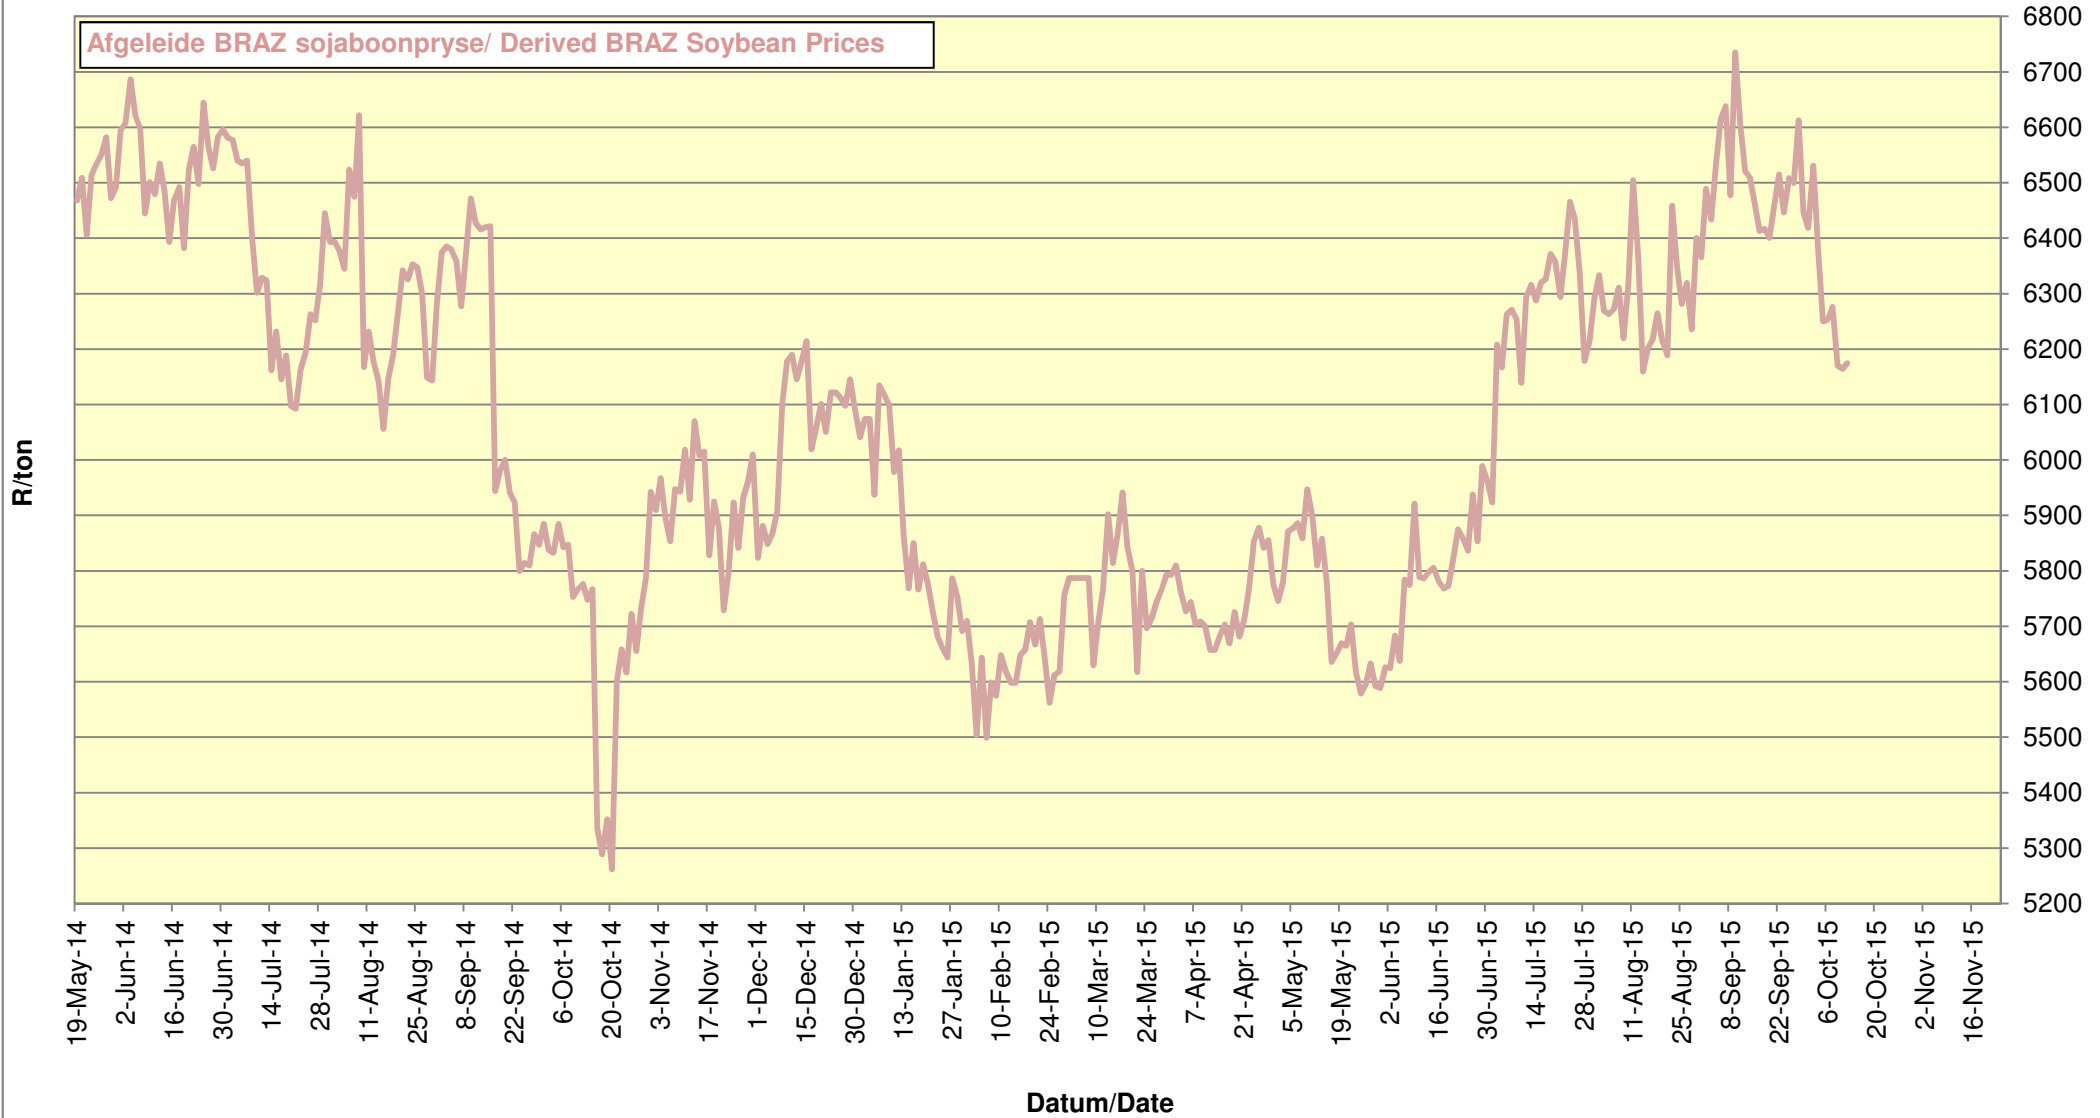

PRYSE VAN SOJABONE GELEWER IN RANDFONTEIN PRICES OF SOYBEANS DELIVERED IN RANDFONTEIN

Afgeleide BRAZ sojaboonpryse/ Derived BRAZ Soybean Prices