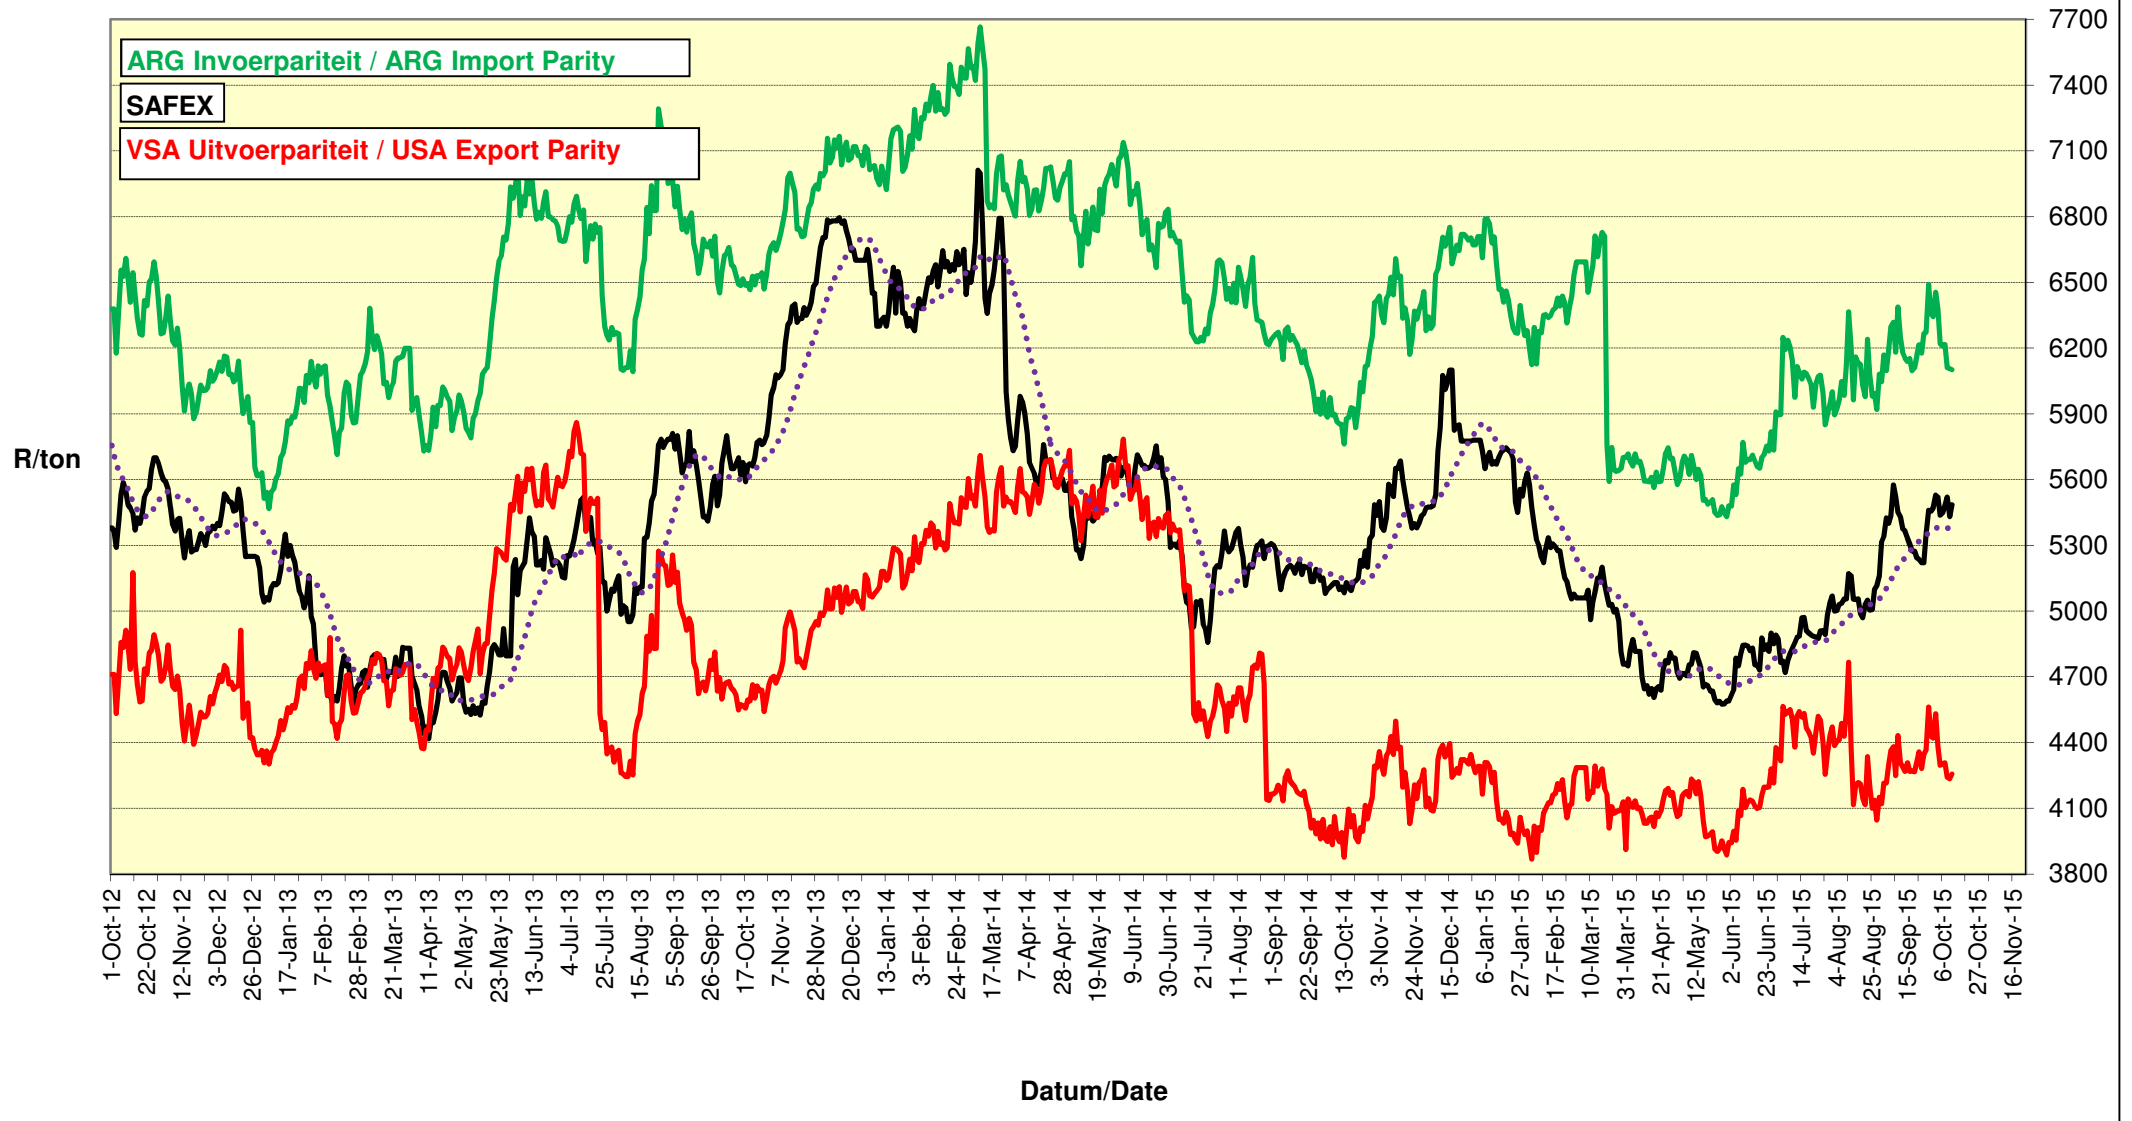

PRYSE VAN SOJABONE GELEWER IN RANDFONTEIN PRICES OF SOYBEANS DELIVERED IN RANDFONTEIN