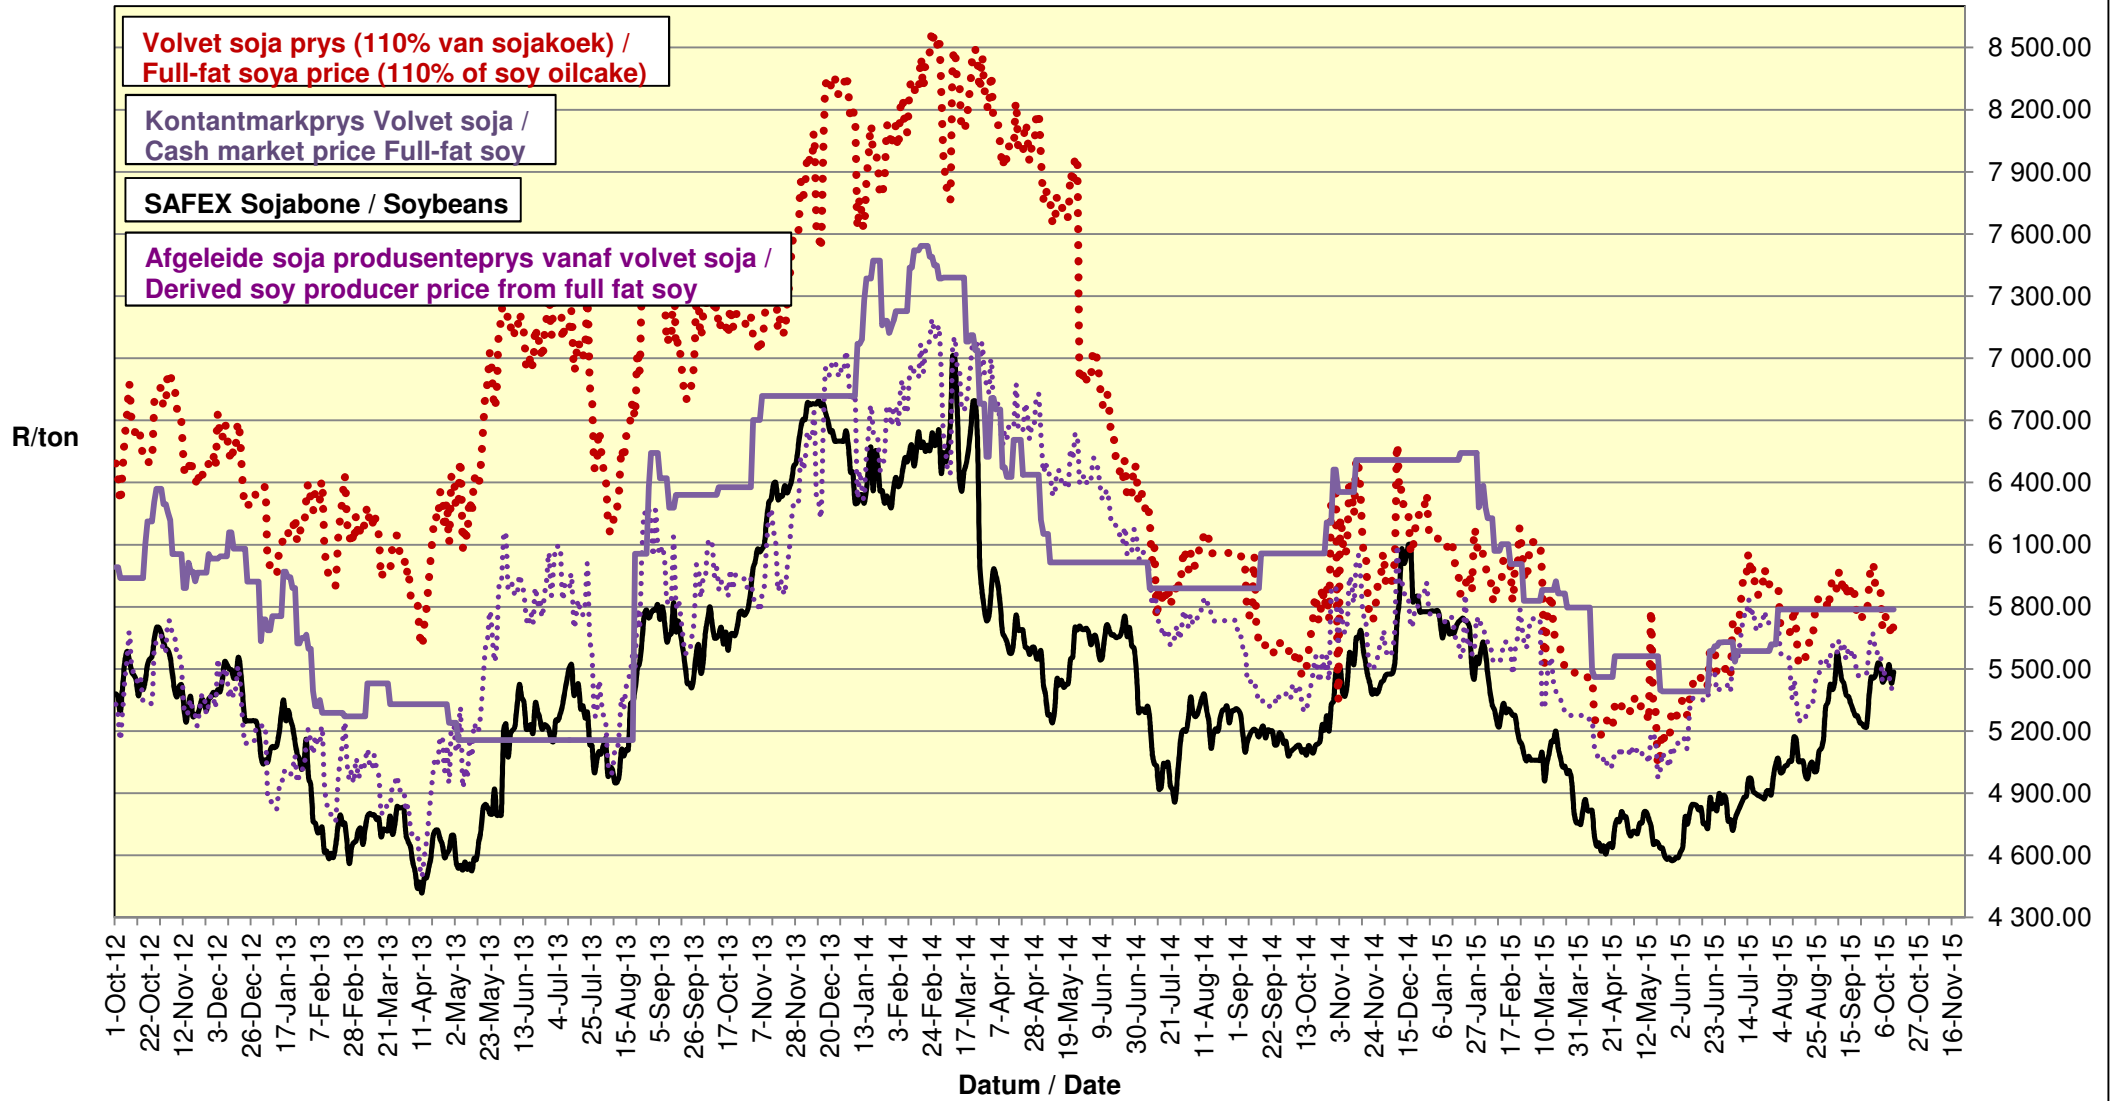

# PRYSE VAN SOJABONE GELEWER IN RANDFONTEIN PRICES OF SOYBEANS DELIVERED IN RANDFONTEIN

# PRYSE VAN SOJABONE GELEWER IN RANDFONTEIN PRICES OF SOYBEANS DELIVERED IN RANDFONTEIN

Afgeleide BRAZ sojaboonpryse/ Derived BRAZ Soybean Prices

## Afgeleide sojaboon produsente - en volvet sojaboonpryse Derived soy producer price and full-fat soy prices