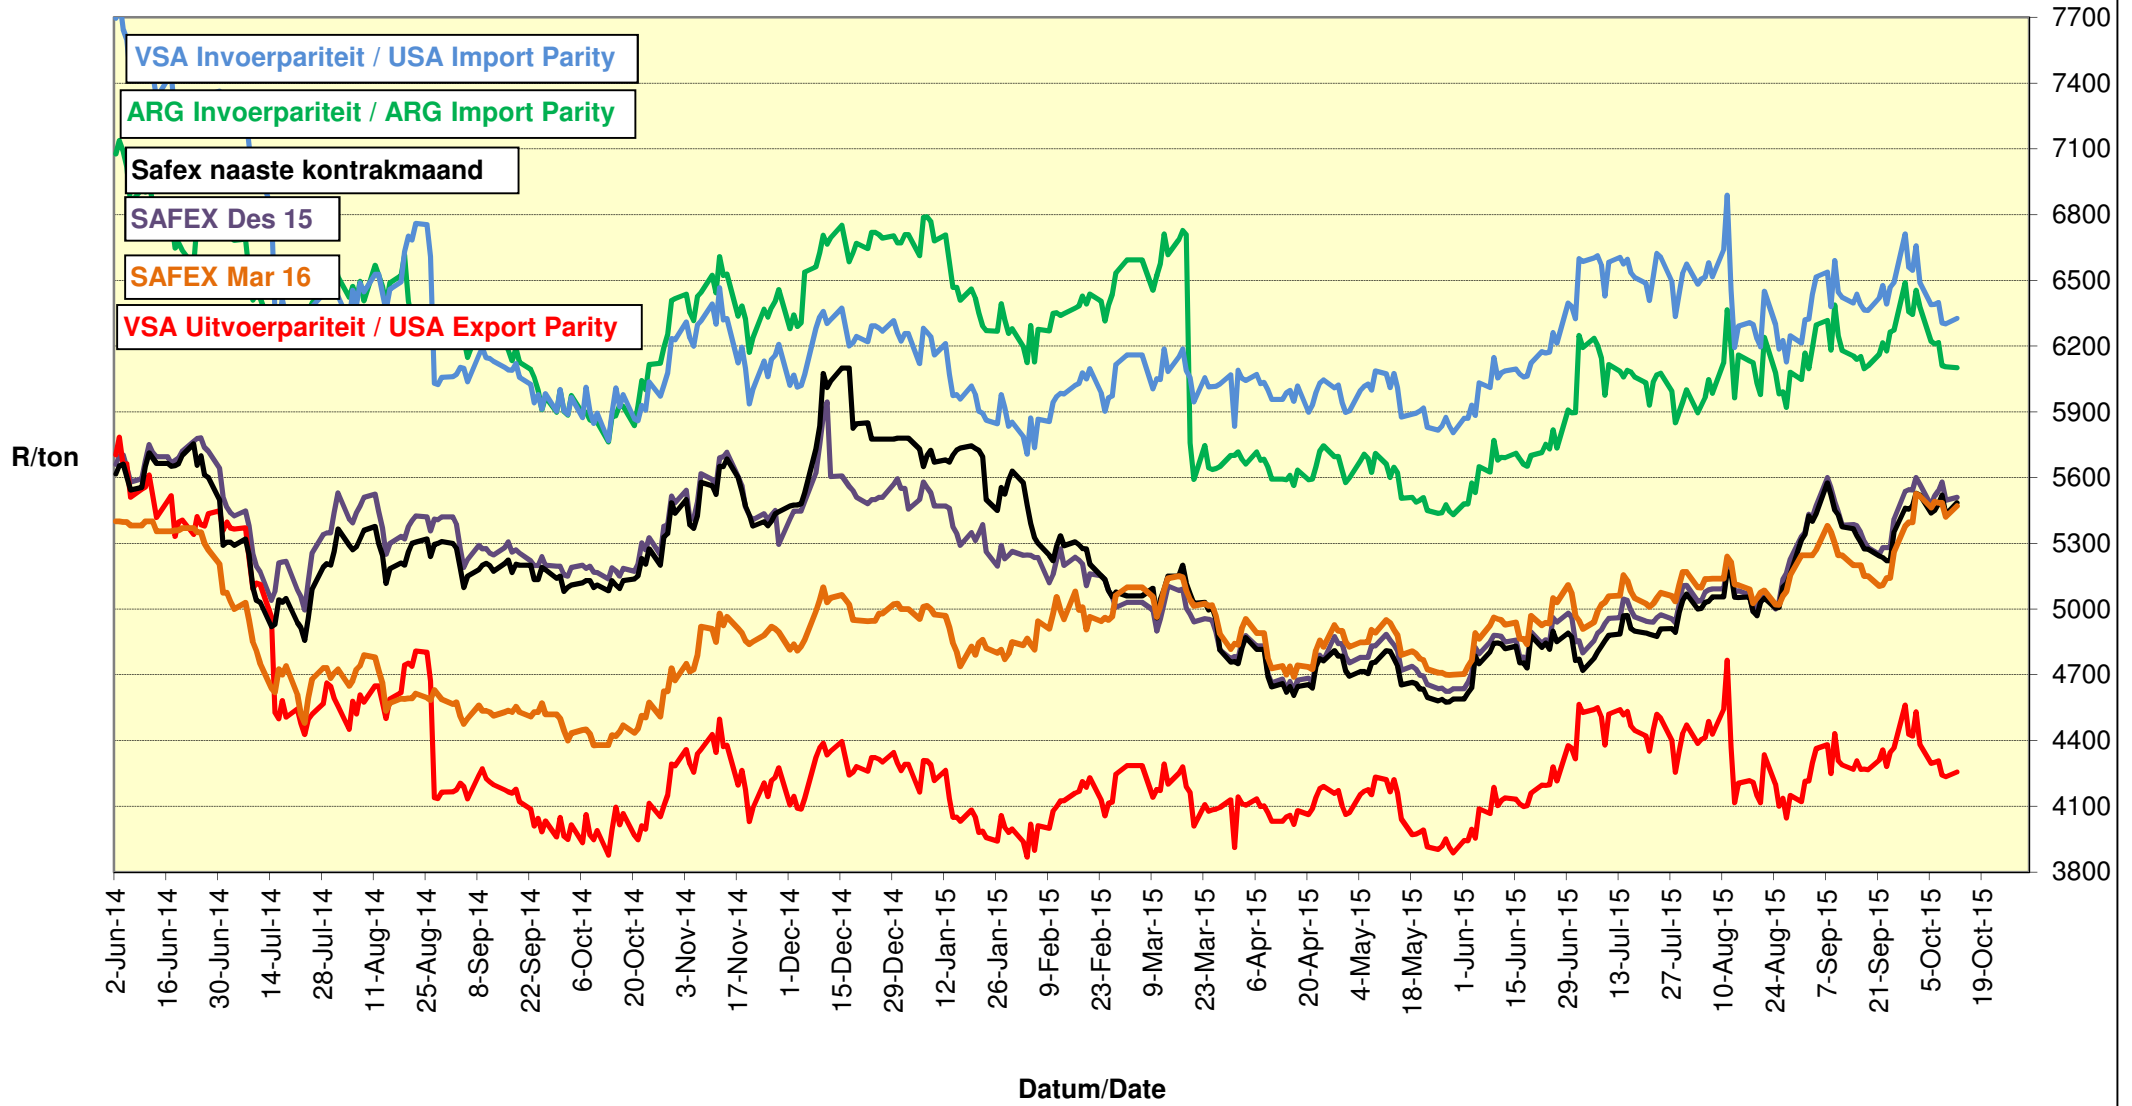

PRYSE VAN SOJABONE GELEWER IN RANDFONTEIN PRICES OF SOYBEANS DELIVERED IN RANDFONTEIN