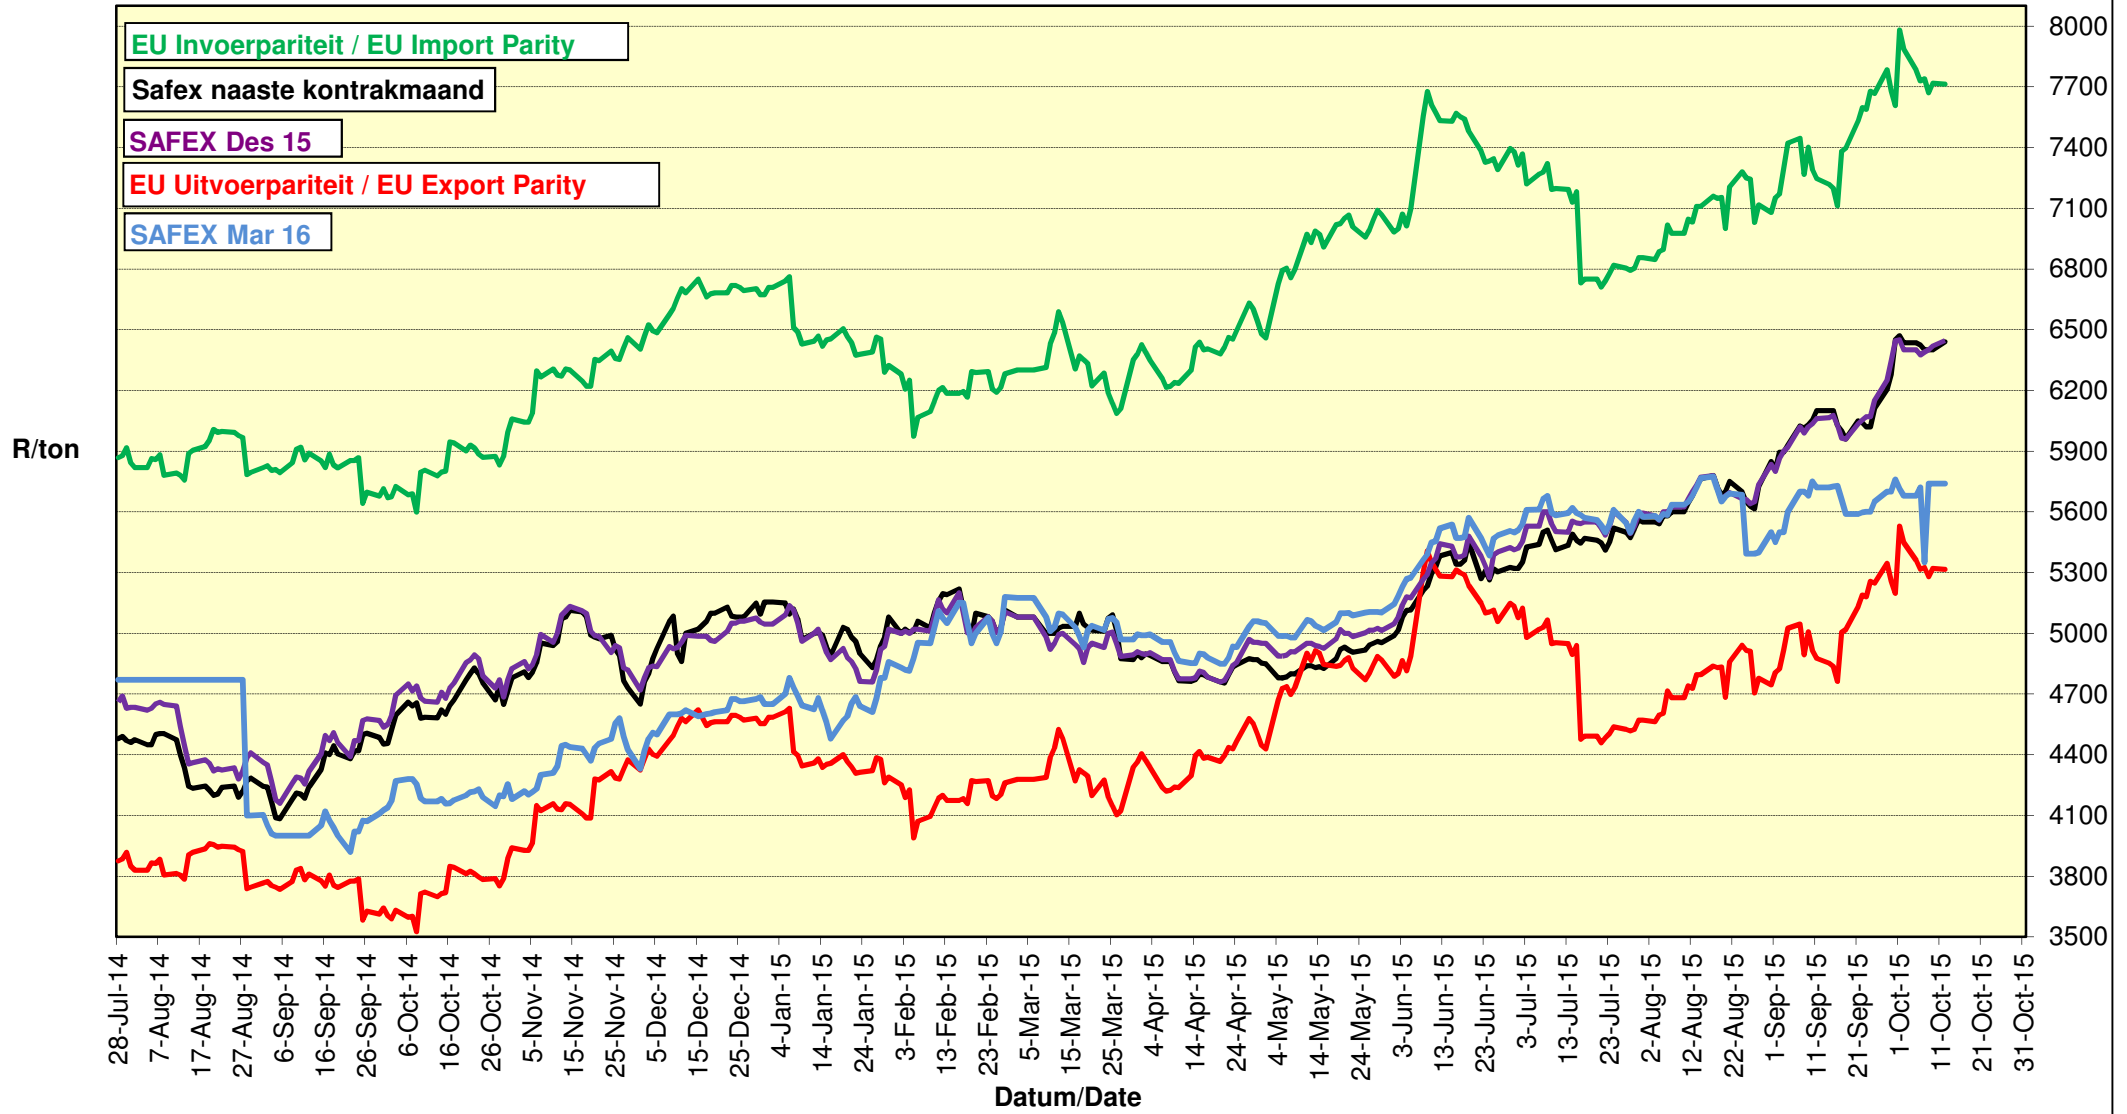

PRYSE VAN EU SONNEBLOMSAAD GELEWER IN RANDFONTEIN PRICES OF EU SUNFLOWER SEED DELIVERED IN RANDFONTEIN