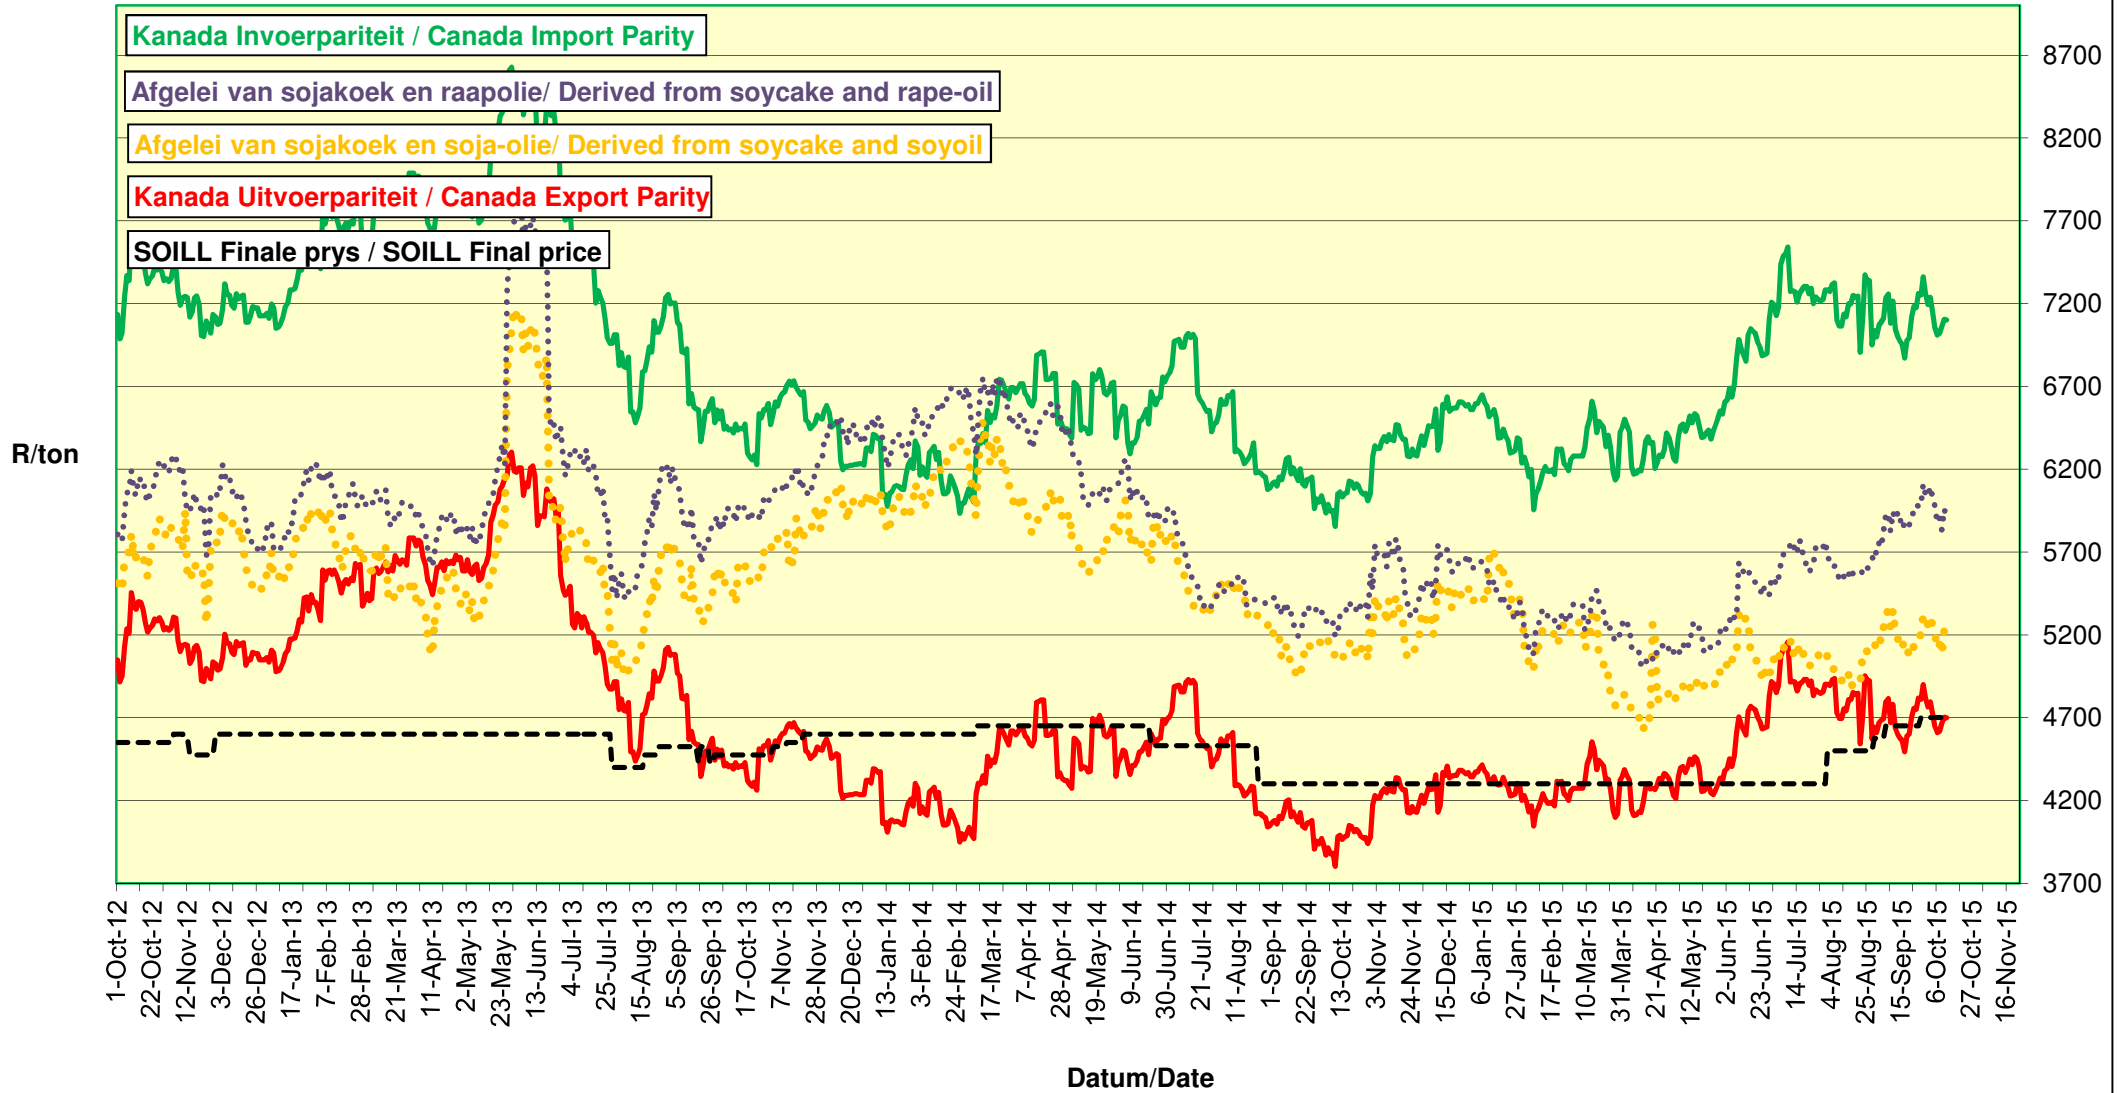

Kanolapryse in die Suid-Kaap (Swellendam)/ Prices of Canola in the South Cape (Swellendam)