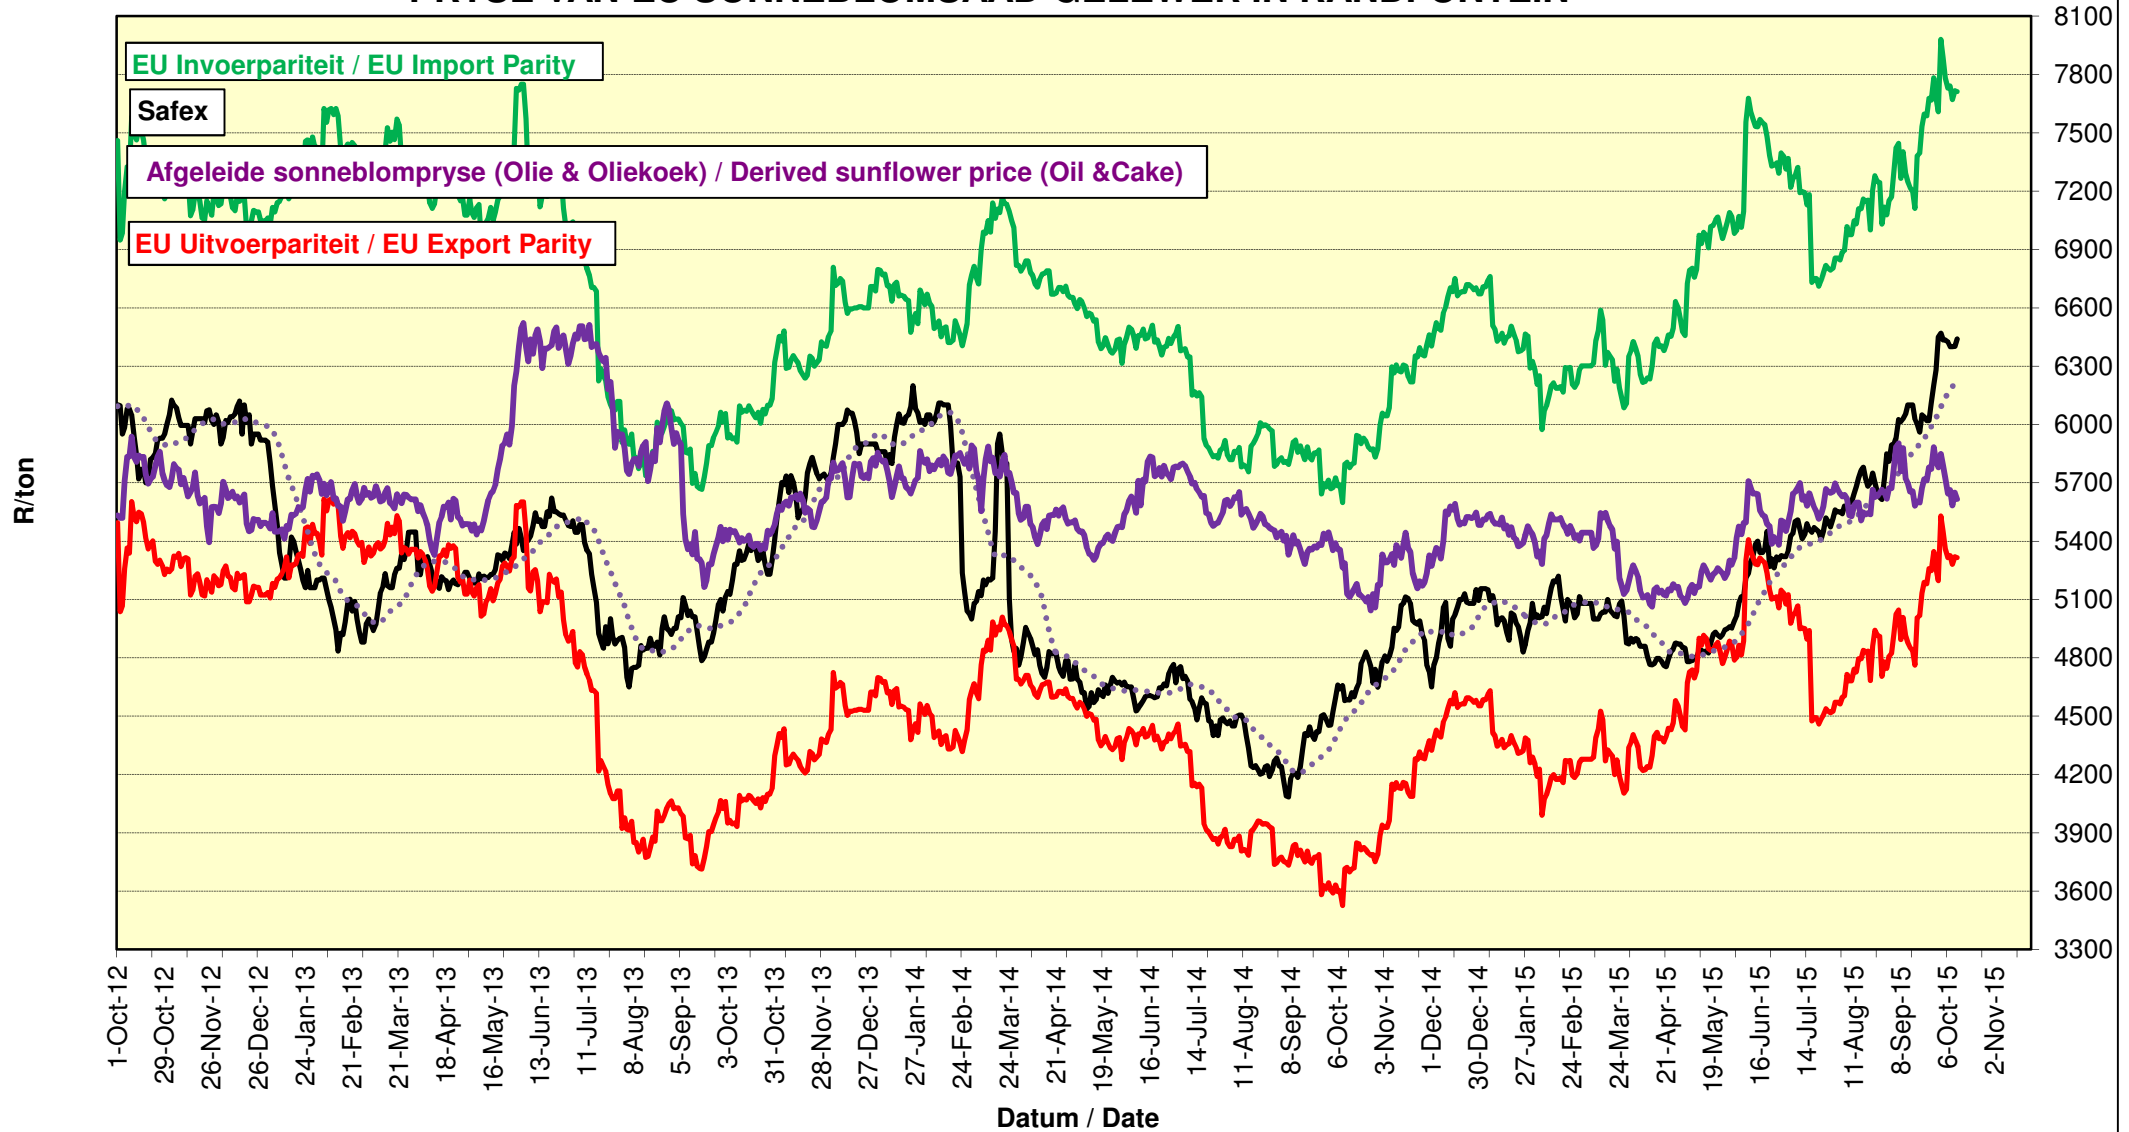

# PRICES OF EU SUNFLOWER SEED DELIVERED IN RANDFONTEIN PRYSE VAN EU SONNEBLOMSAAD GELEWER IN RANDFONTEIN

# PRYSE VAN SOJABONE GELEWER IN RANDFONTEIN PRICES OF SOYBEANS DELIVERED IN RANDFONTEIN