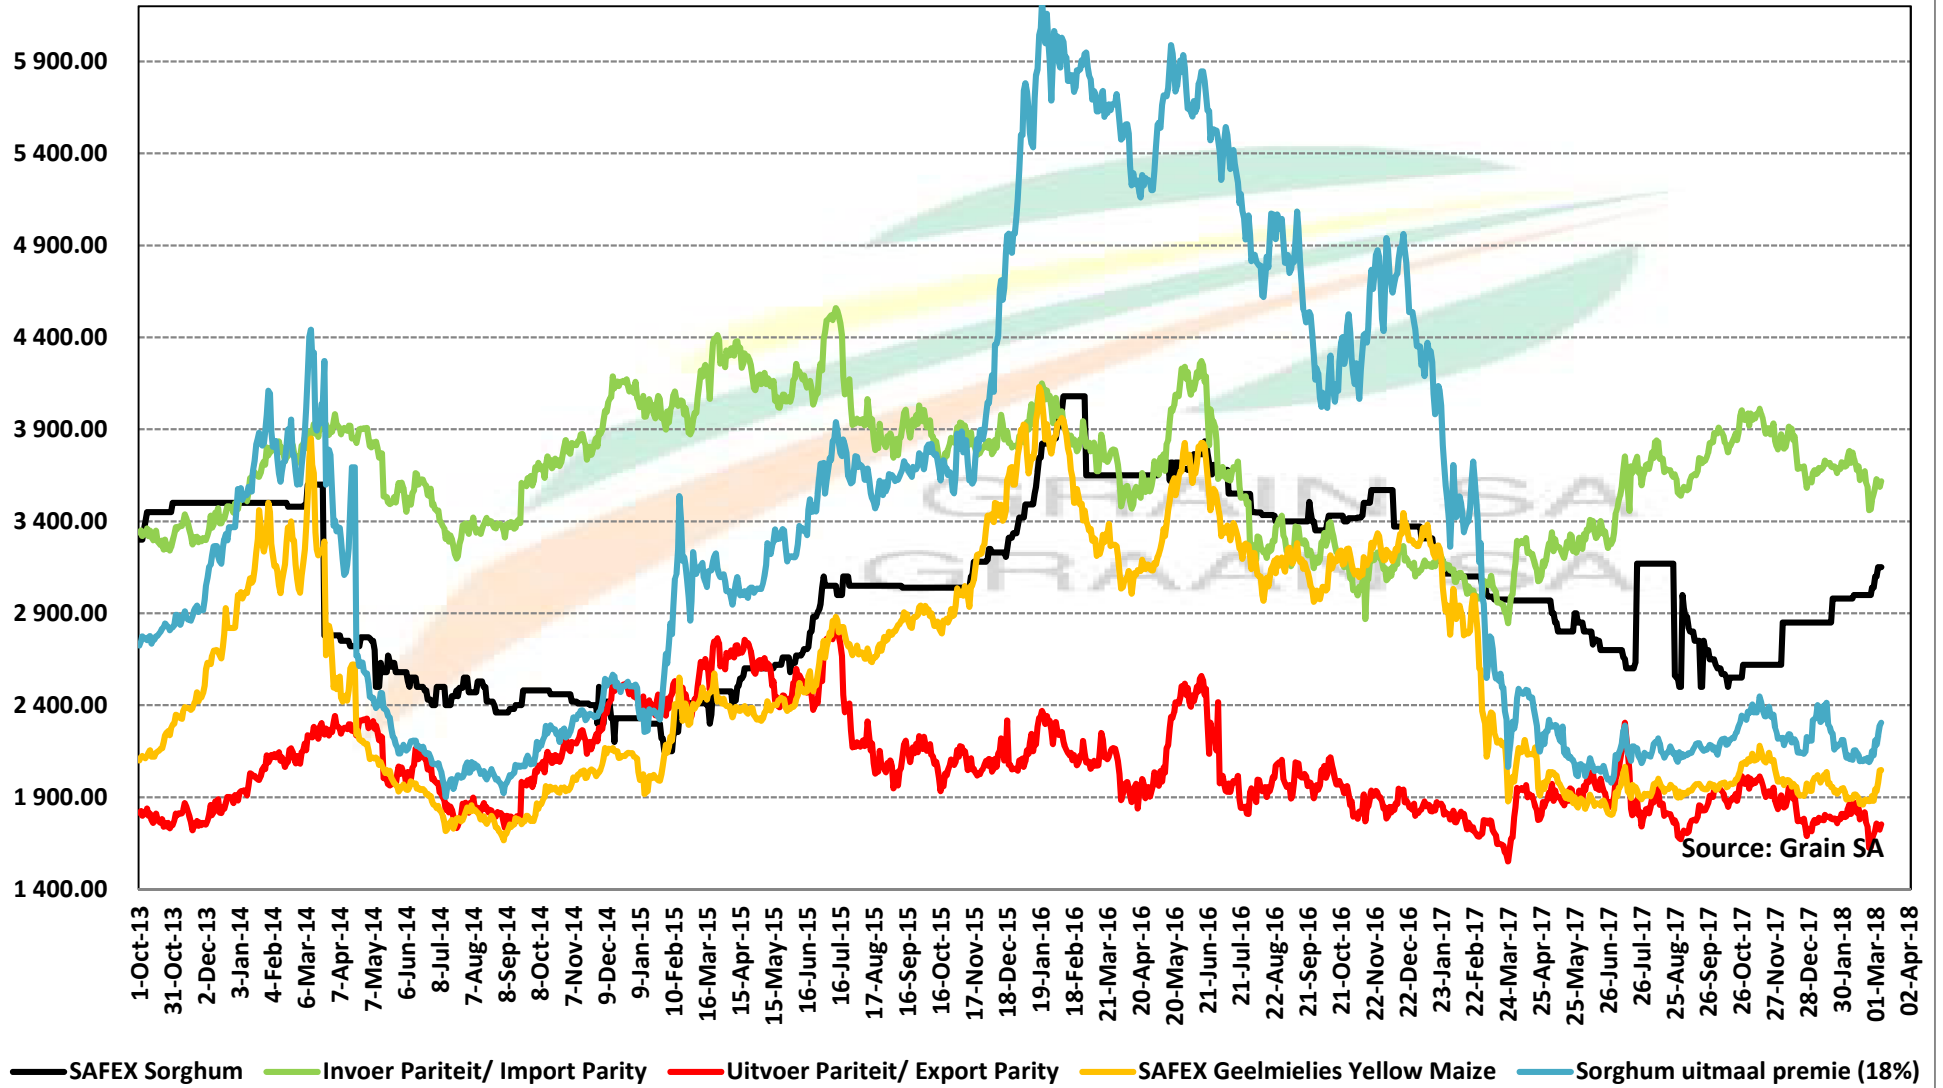

# PRICES OF USA SORGHUM DELIVERED IN RANDFONTEIN

## PRYSE VAN VSA SORGHUM GELEWER IN RANDFONTEIN

**\*PRICES OF USA WHITE MAIZE DELIVERED IN RANDFONTEIN**

**\*PRYSE VAN VSA WITMIELIES GELEWER IN RANDFONTEIN**

Source: Grain SA