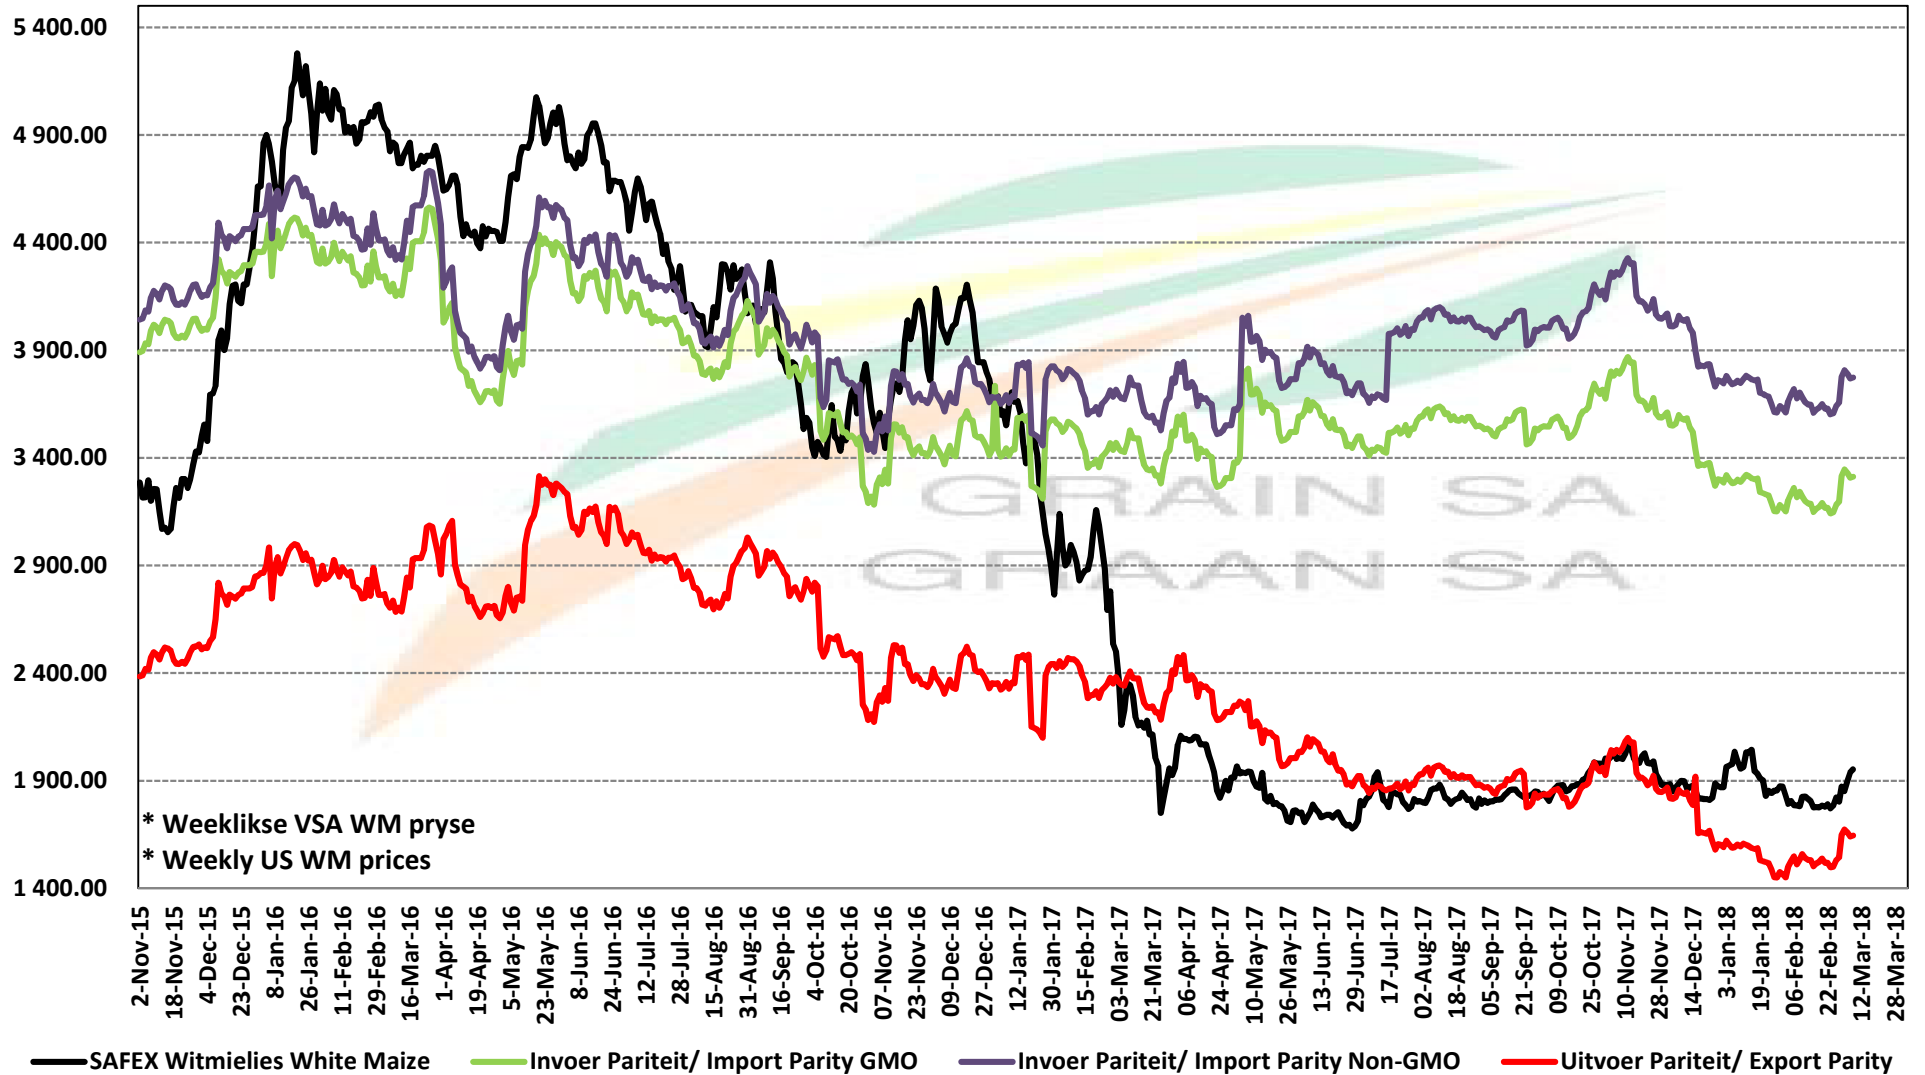

# PRICES OF USA SORGHUM DELIVERED IN RANDFONTEIN

## PRYSE VAN VSA SORGHUM GELEWER IN RANDFONTEIN

**\*PRICES OF USA WHITE MAIZE DELIVERED IN RANDFONTEIN**

**\*PRYSE VAN VSA WITMIELIES GELEWER IN RANDFONTEIN**

Source: Grain SA