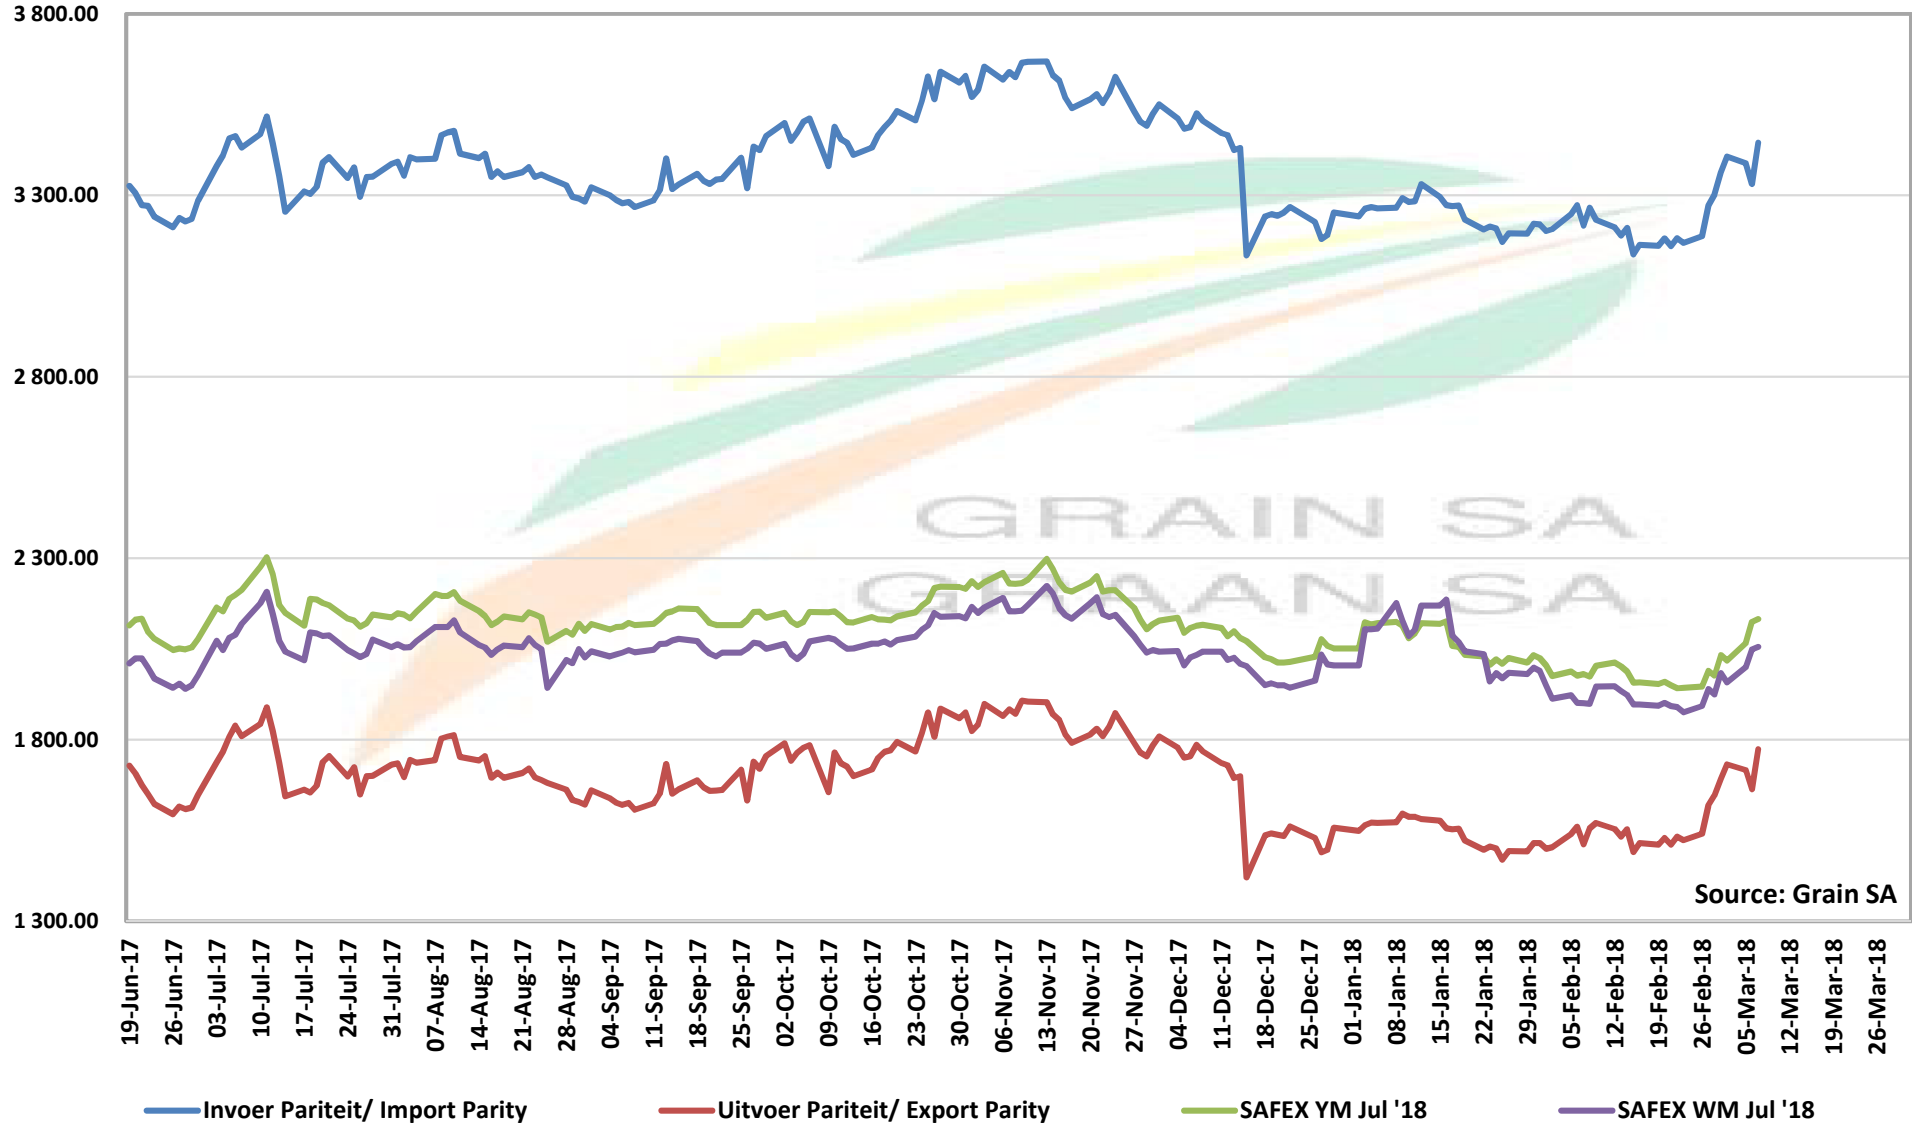

PRICES OF USA WHITE & YELLOW MAIZE DELIVERED IN JUL 2018 (RANDFONTEIN)
PRYSE VAN VSA WITMIELIES & GEELMIELIESVIR LEWERING JUL 2018 (RANDFONTEIN)
(Parity prices excludes premiums on WM/Pariteitspryse sluit nie premies op WM in nie)

Source: Grain SA