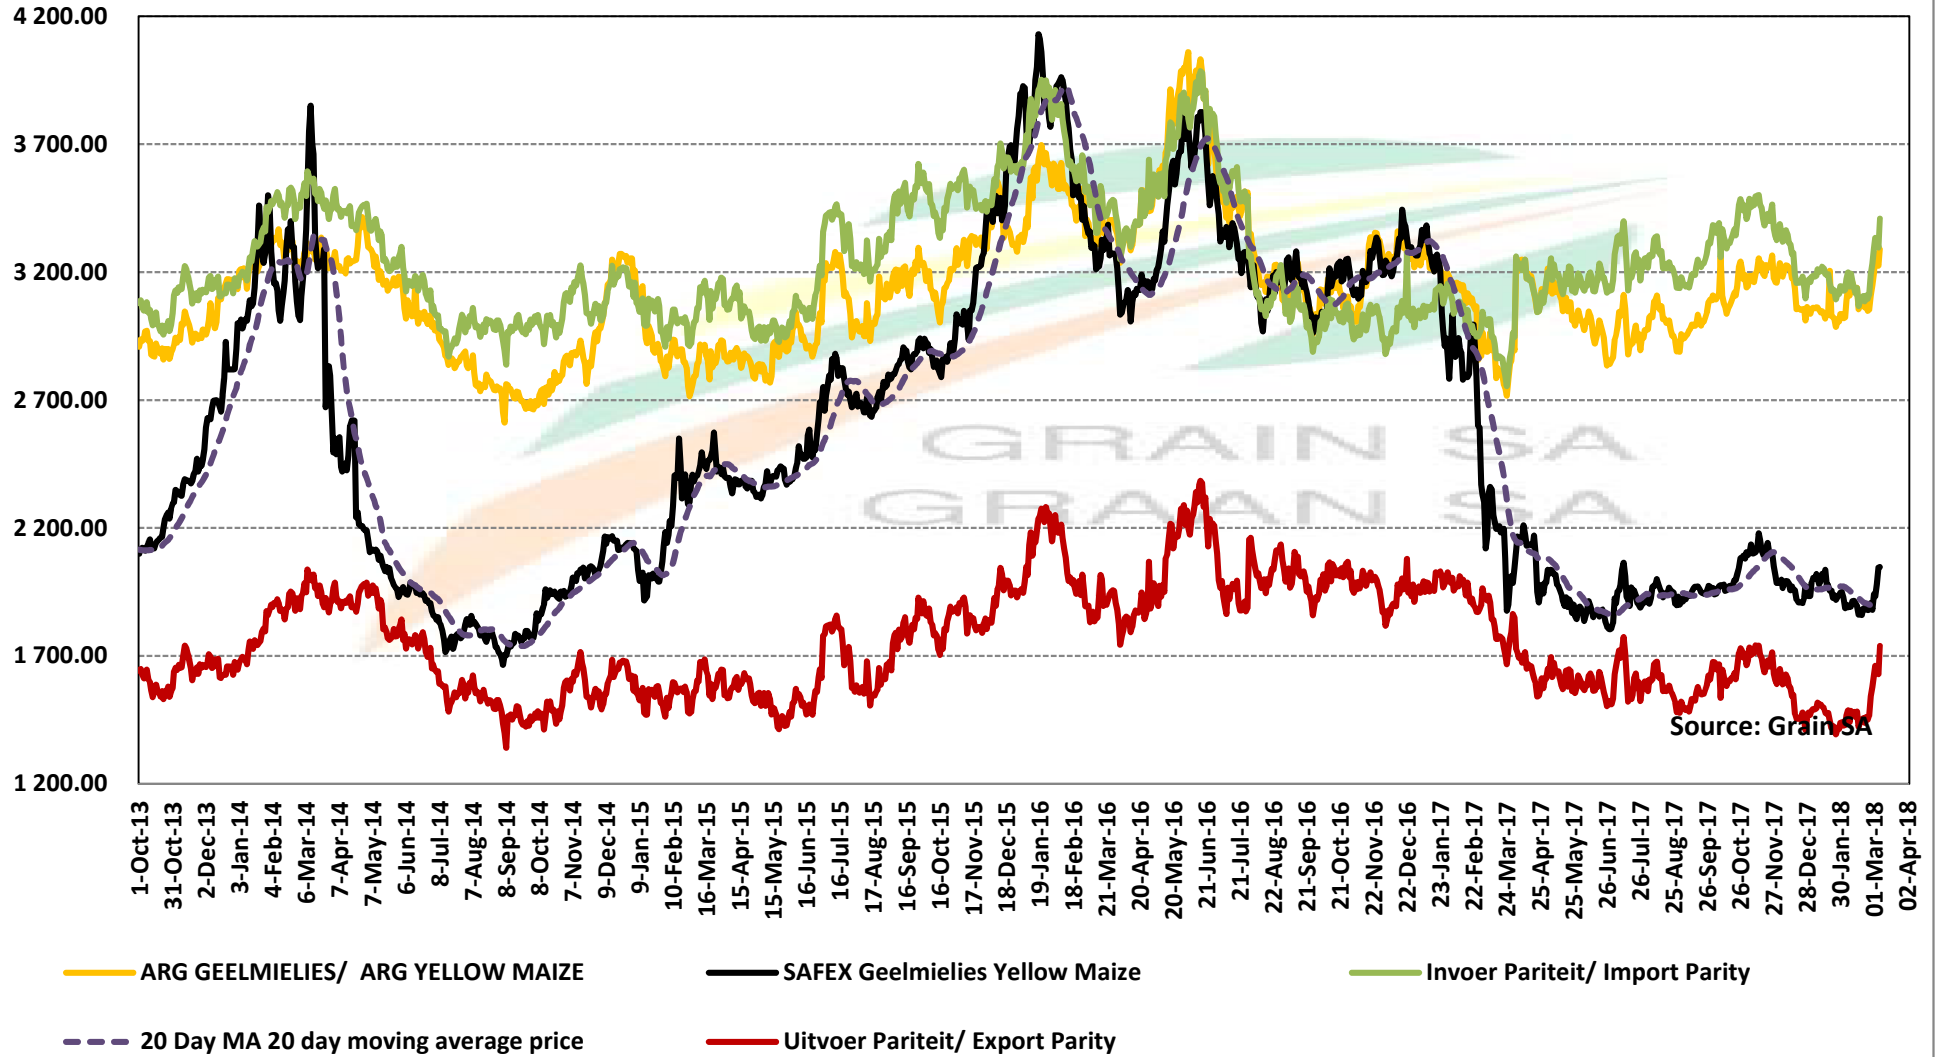

PRICES OF USA YELLOW MAIZE DELIVERED IN RANDFONTEIN

PRYSE VAN VSA GEELMIELIES GELEWER IN RANDFONTEIN

Source: Grain SA