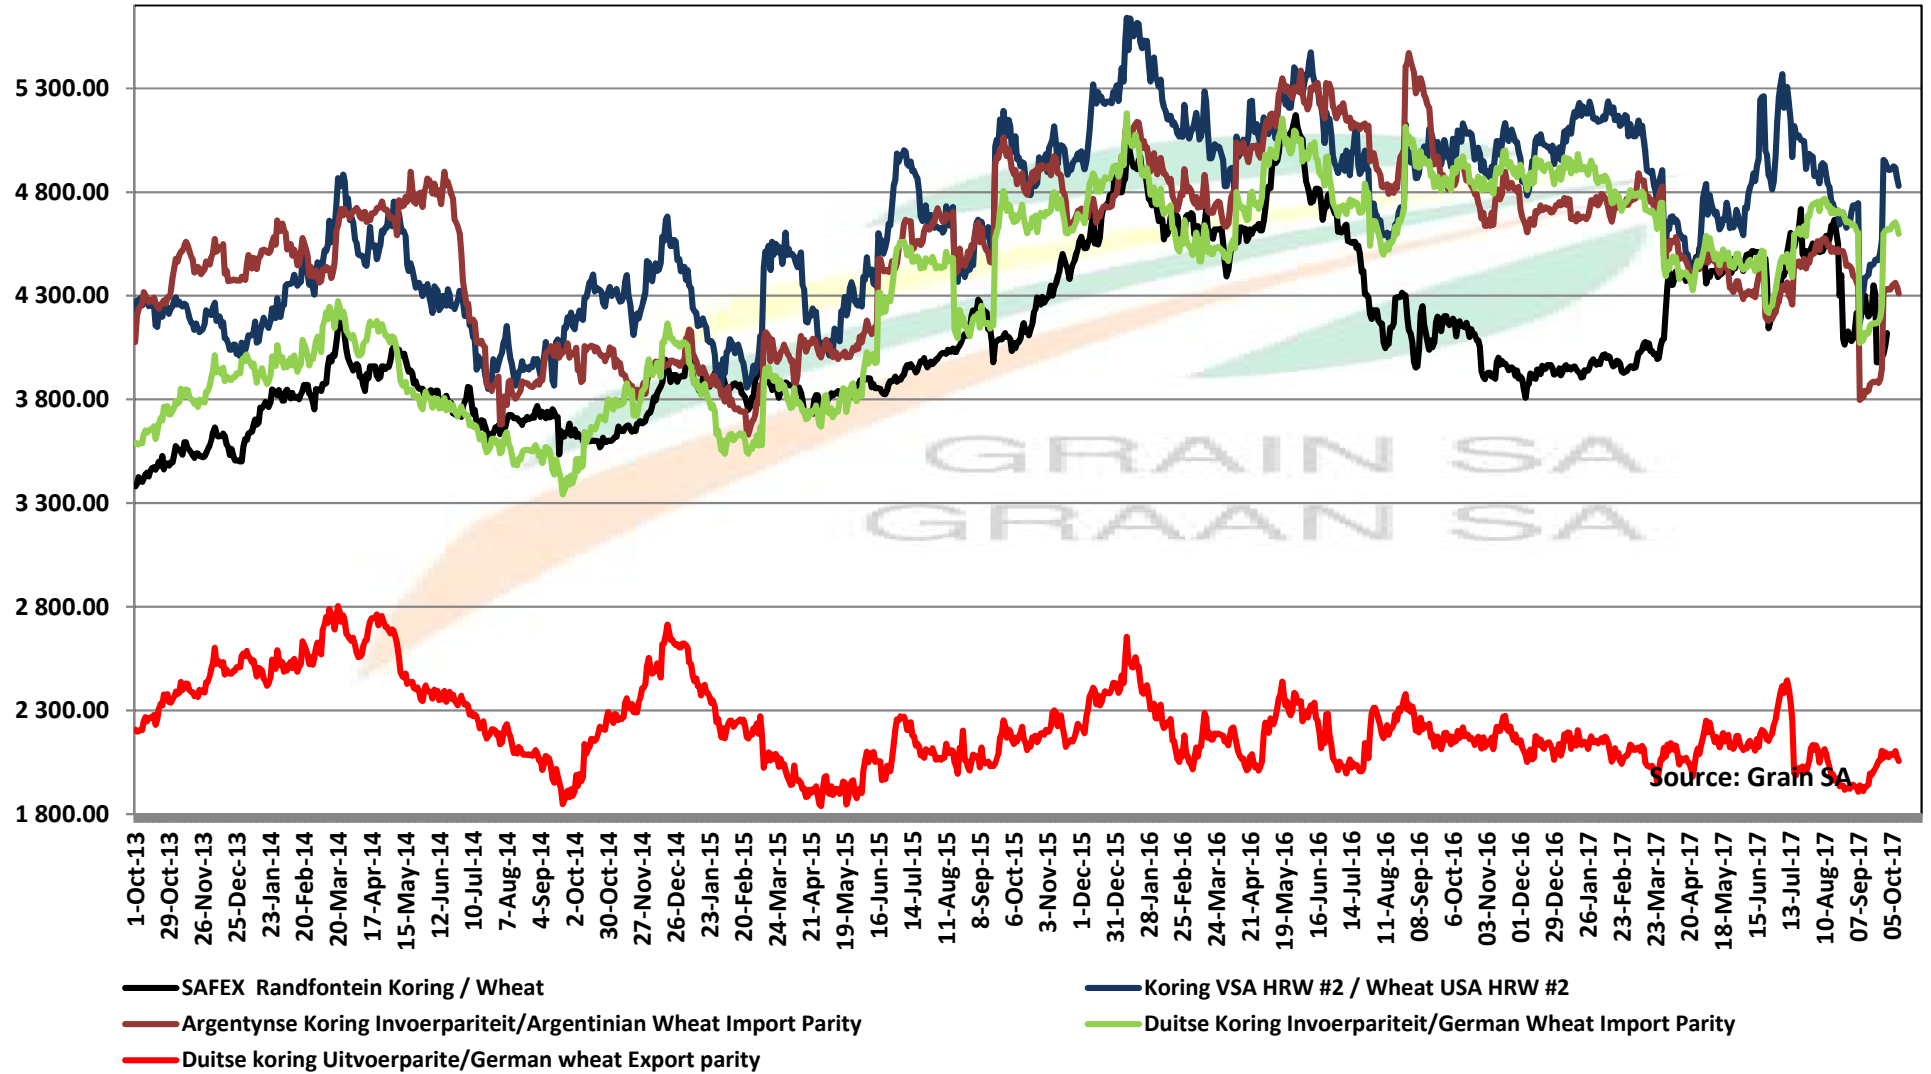

PRICES OF WHEAT DELIVERED IN RANDFONTEIN PRYSE VAN KORING GELEWER IN RANDFONTEIN