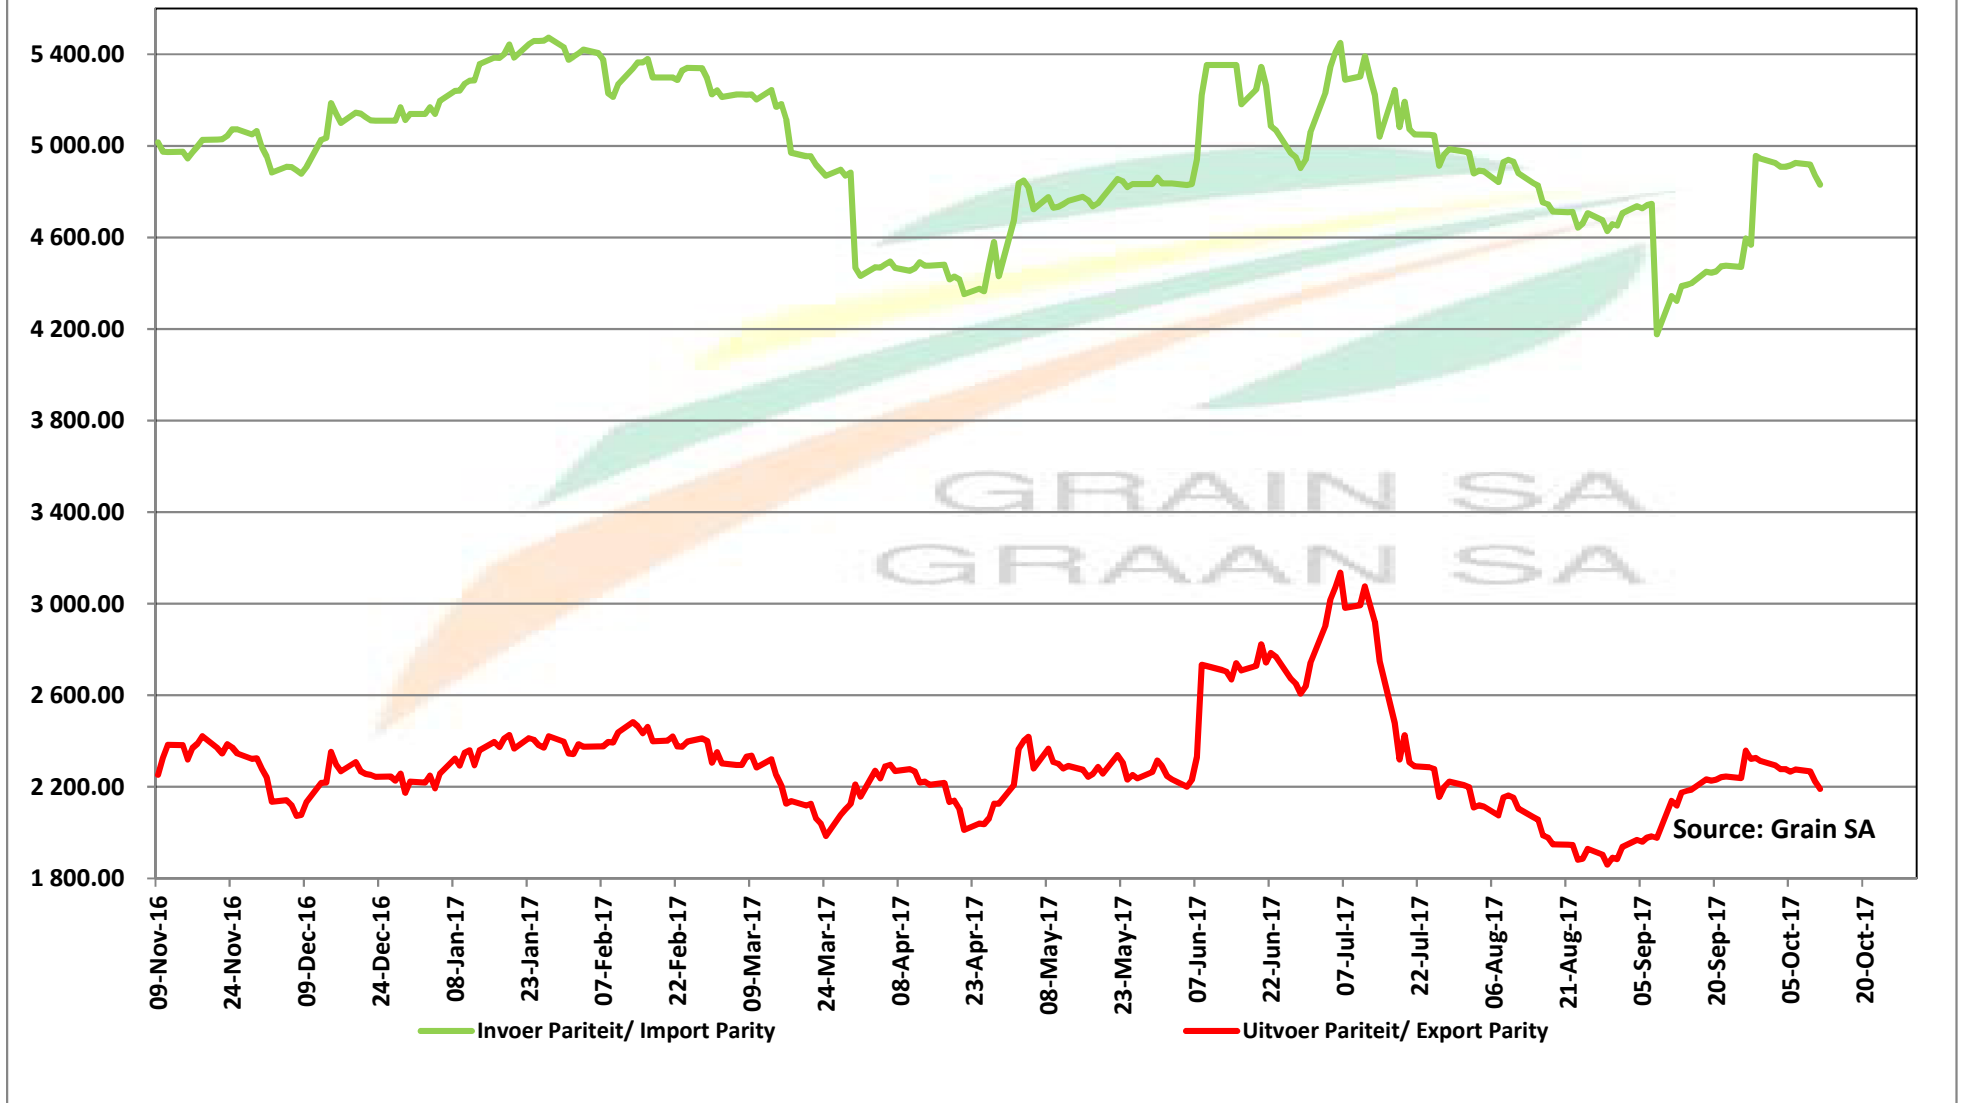

PRICES OF HRW WHEAT DELIVERED IN SEP 2017 (RANDFONTEIN)
PRYSE VAN HRW KORING VIR LEWERING IN SEP 2017 (RANDFONTEIN)