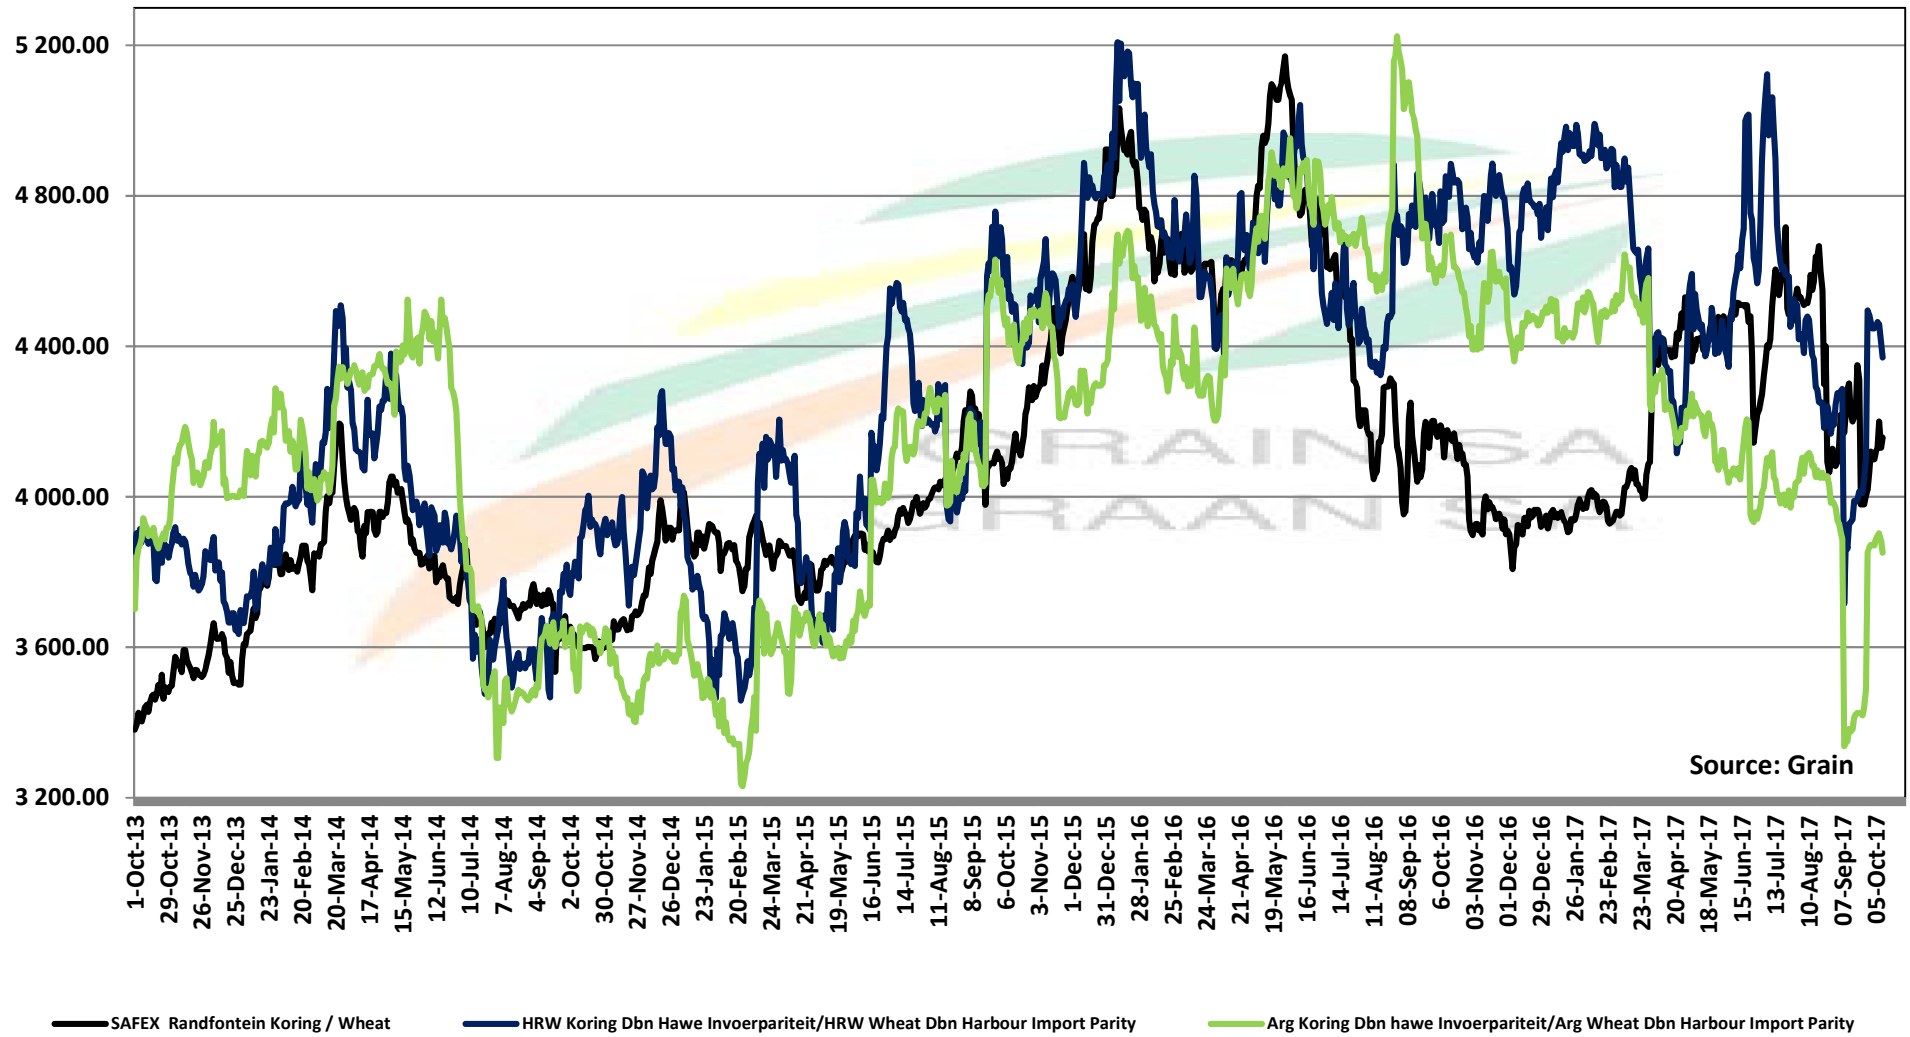

PRICES OF WHEAT DELIVERED IN DURBAN HARBOUR PRYSE VAN KORING VIR LEWERING IN DURBAN HAWE

Source: Grain