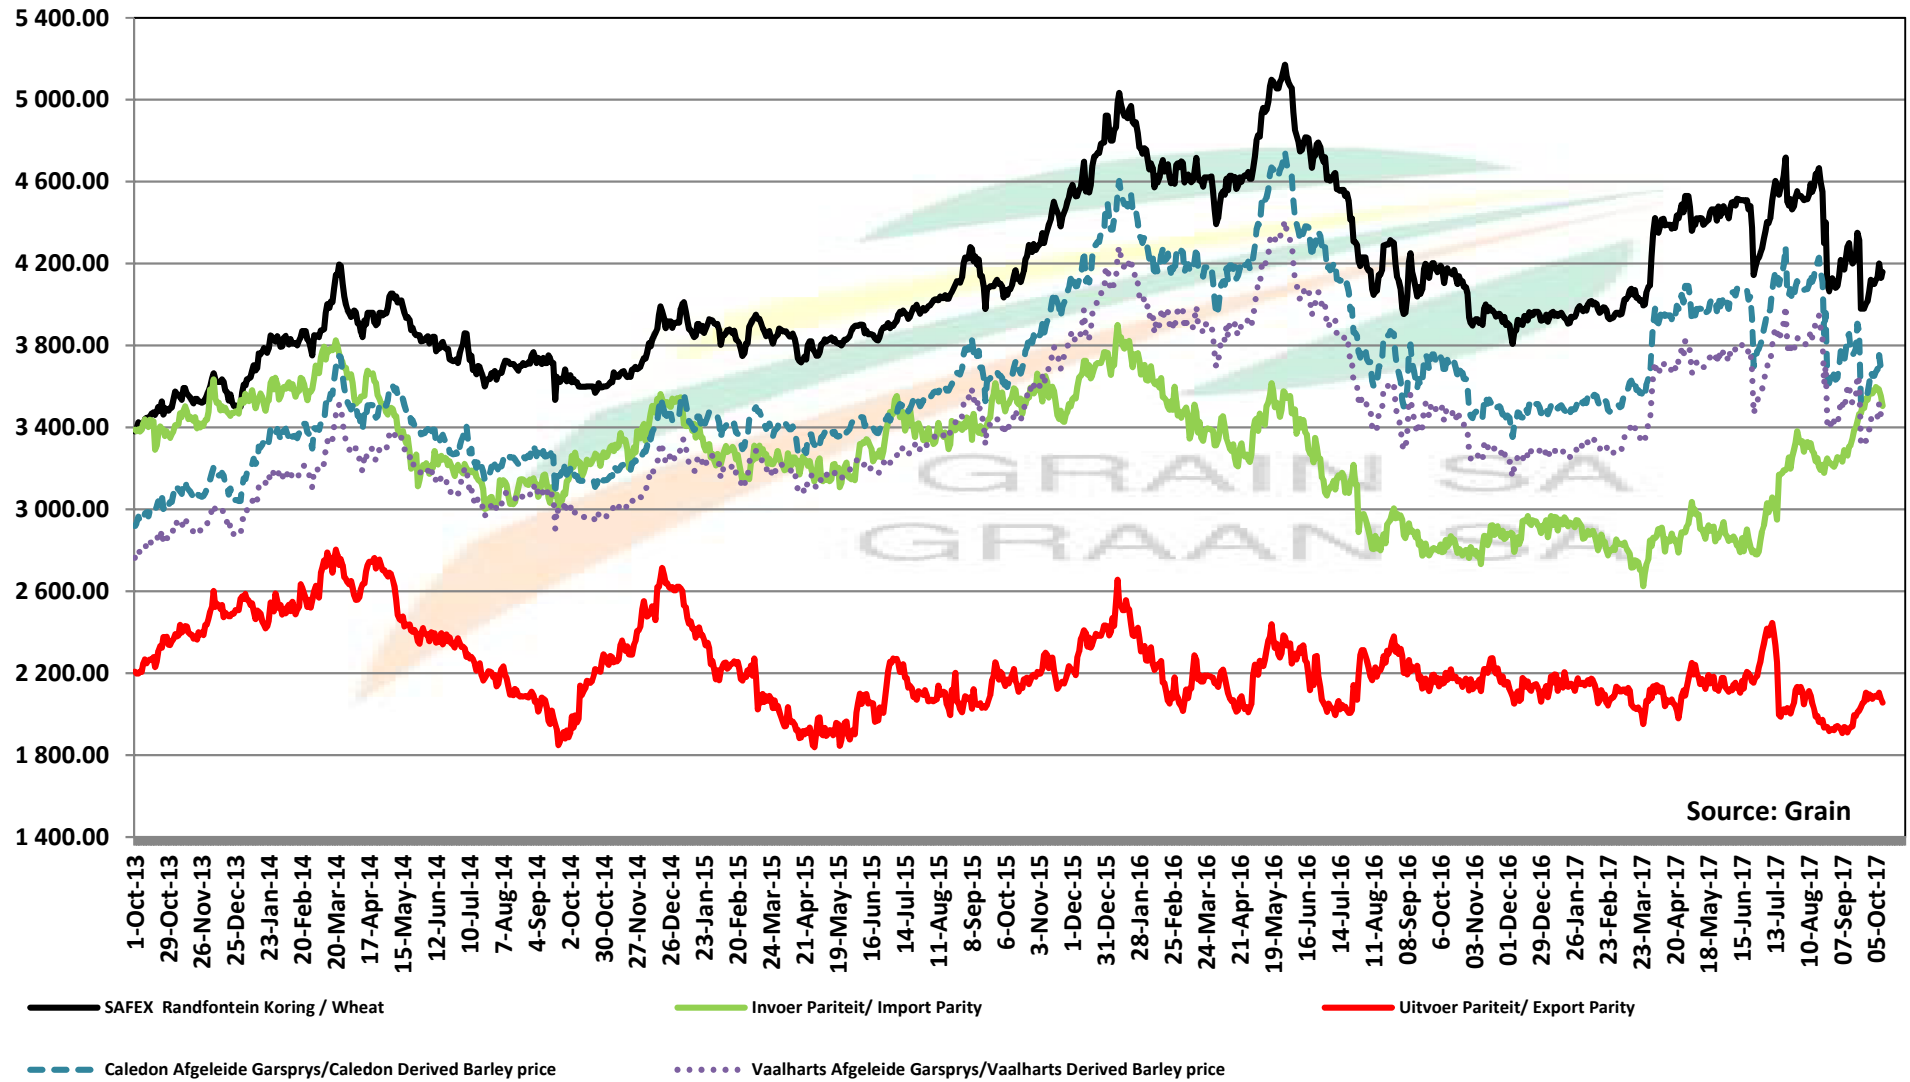

PRICES OF BARLEY DELIVERED IN RANDFONTEIN

PRYSE VAN GARS GELEWER IN RANDFONTEIN