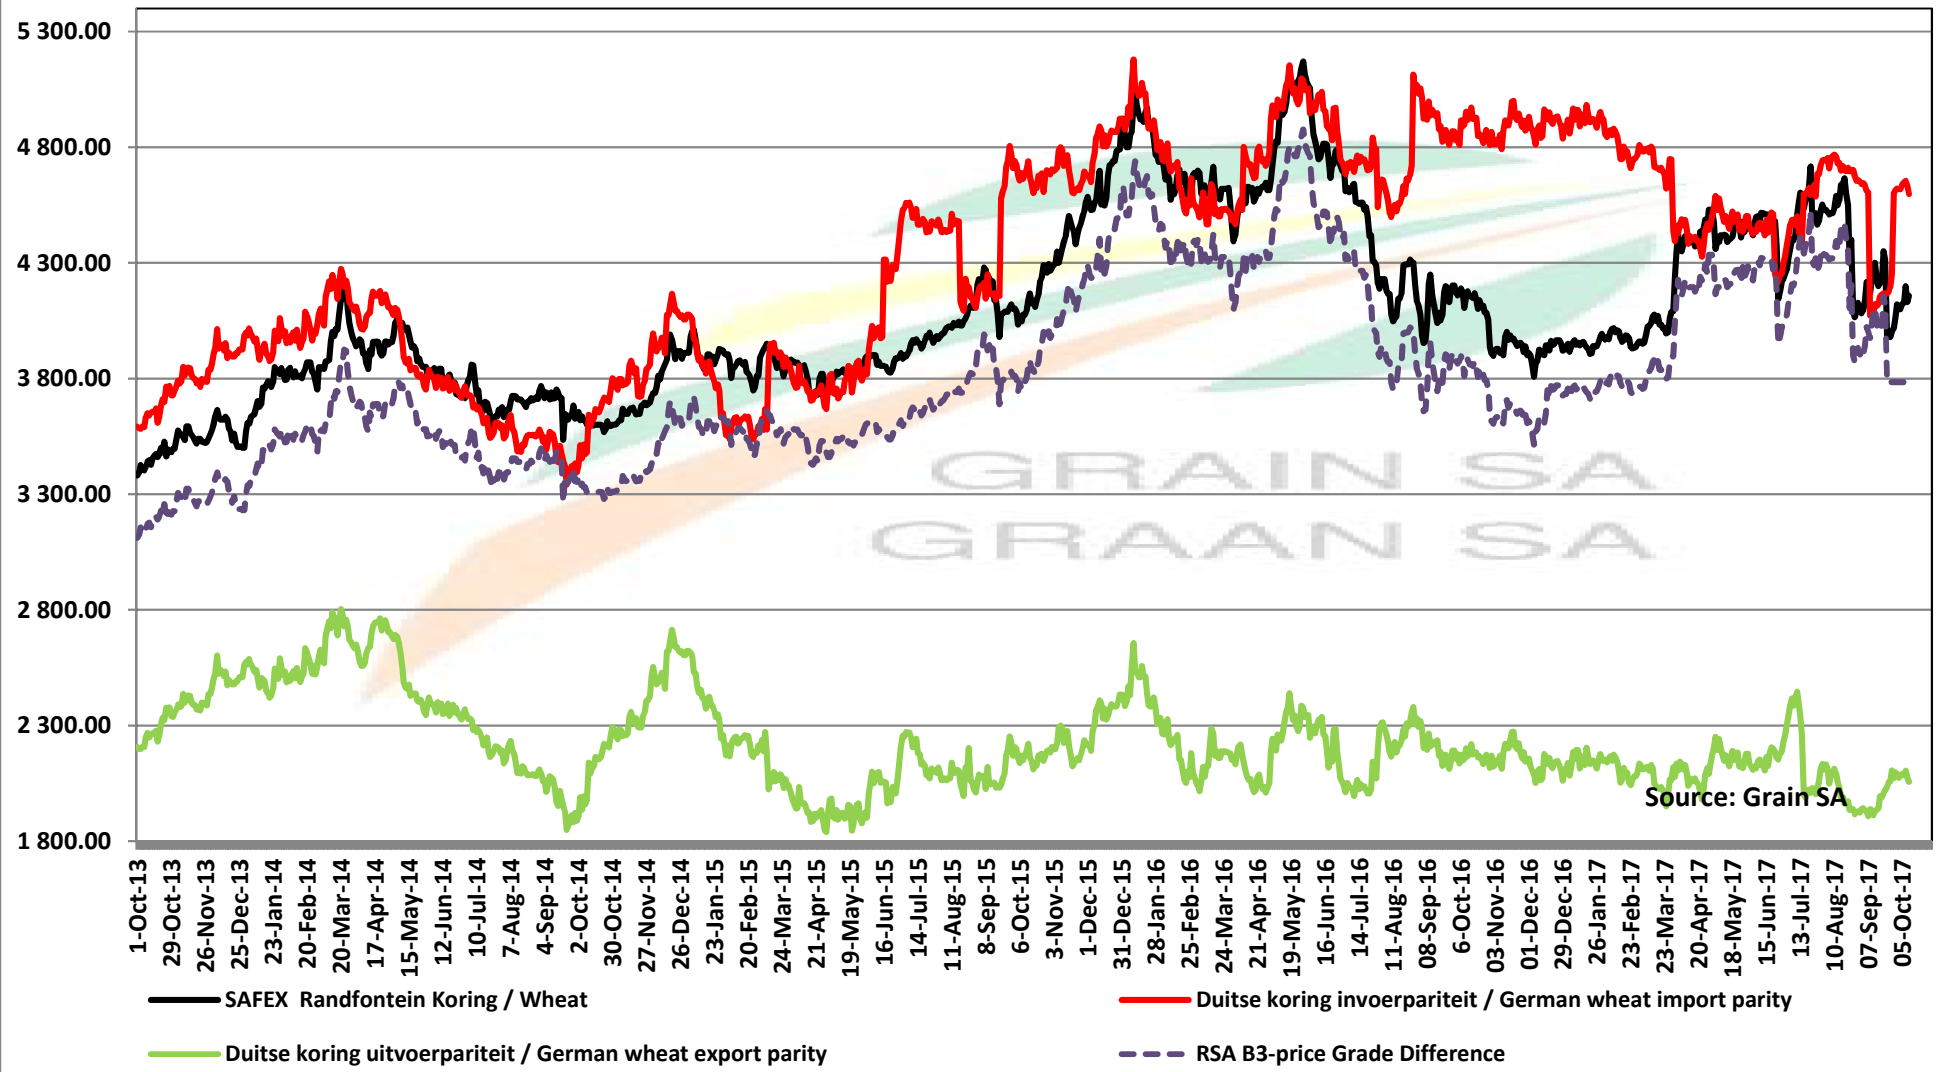

PRICES OF RSA AND GERMAN WHEAT DELIVERED IN RANDFONTEIN

PRYSE VAN RSA EN DUITSTE KORING GELEWER IN RANDFONTEIN