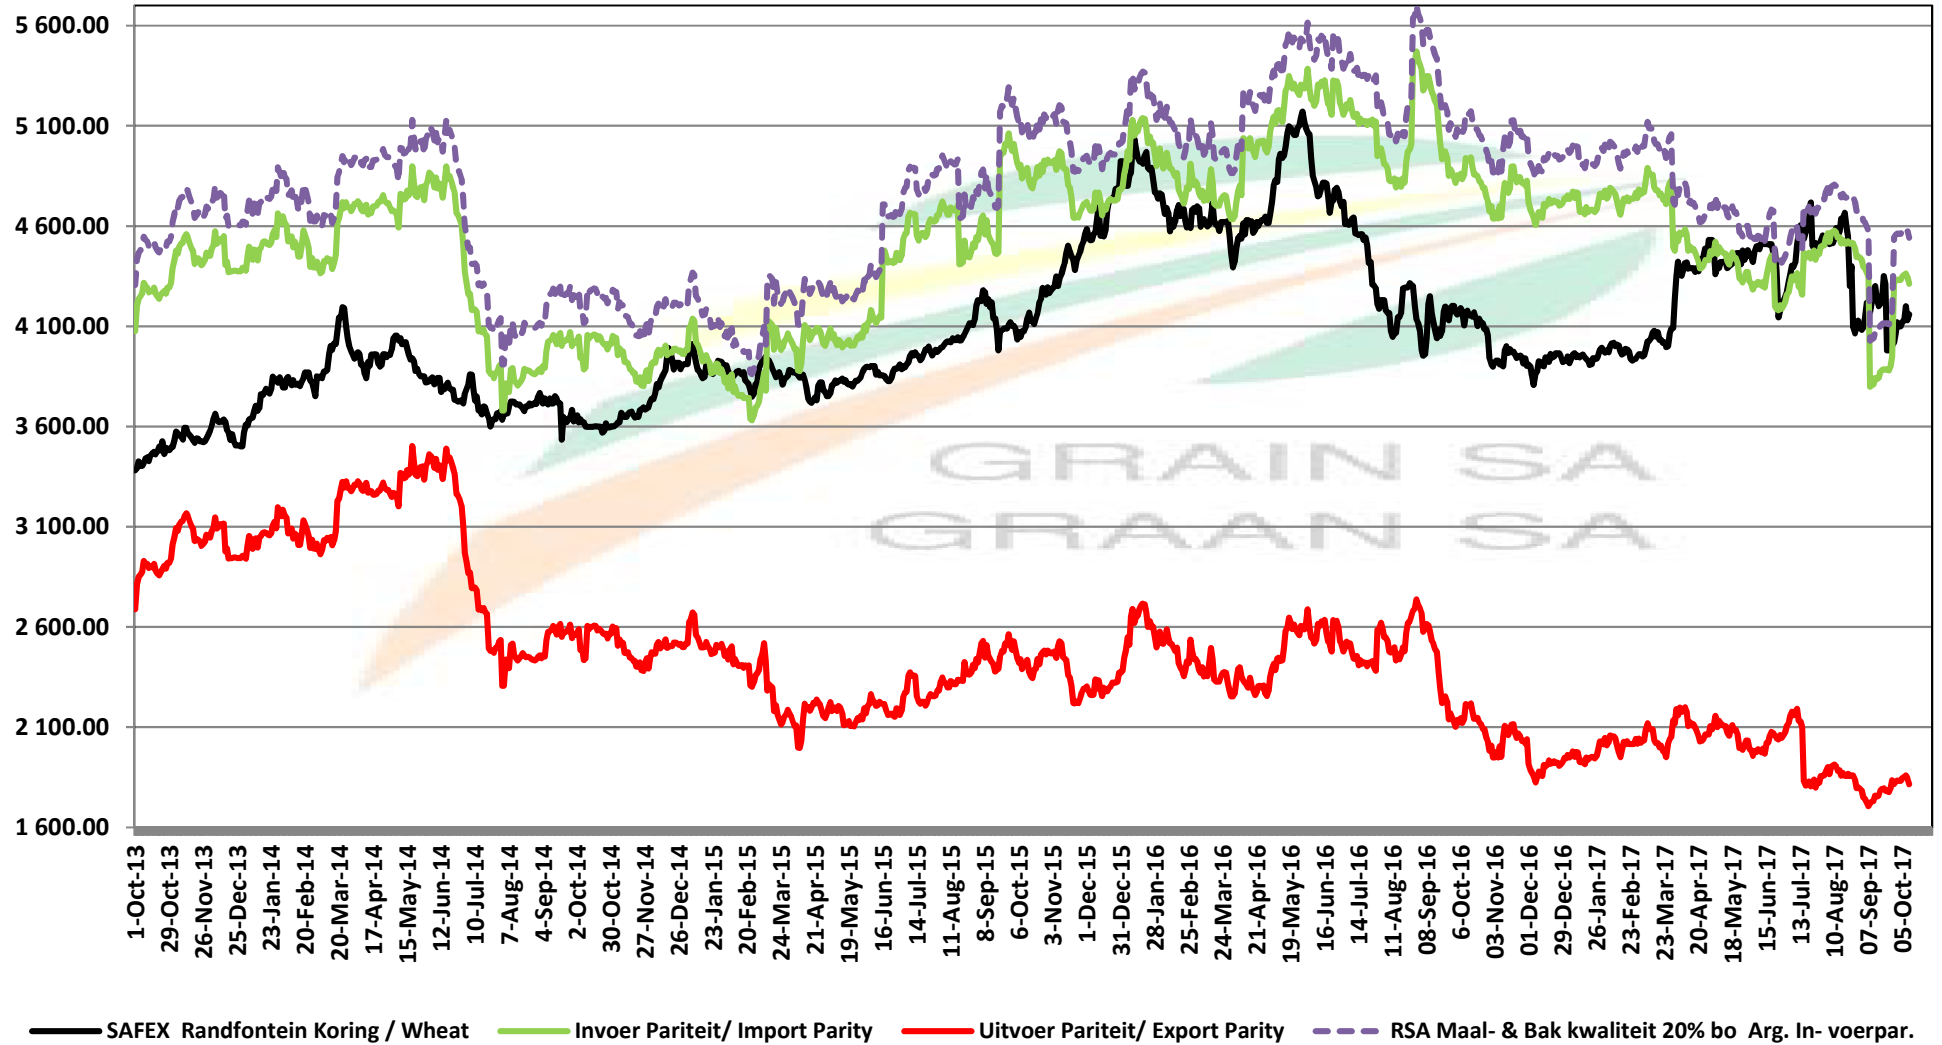

# PRICES OF RSA AND ARGENTINE WHEAT DELIVERED IN RANDFONTEIN PRYSE VAN RSA EN ARGENTYNSE KORING GELEWER IN RANDFONTEIN

Source: Grain SA

# PRICES OF SOUTH AFRICAN AND USA WHEAT DELIVERED IN RANDFONTEIN PRYSE VAN SUID AFRIKAANSE EN VSA KORING GELEWER IN RANDFONTEIN

Source: Grain SA