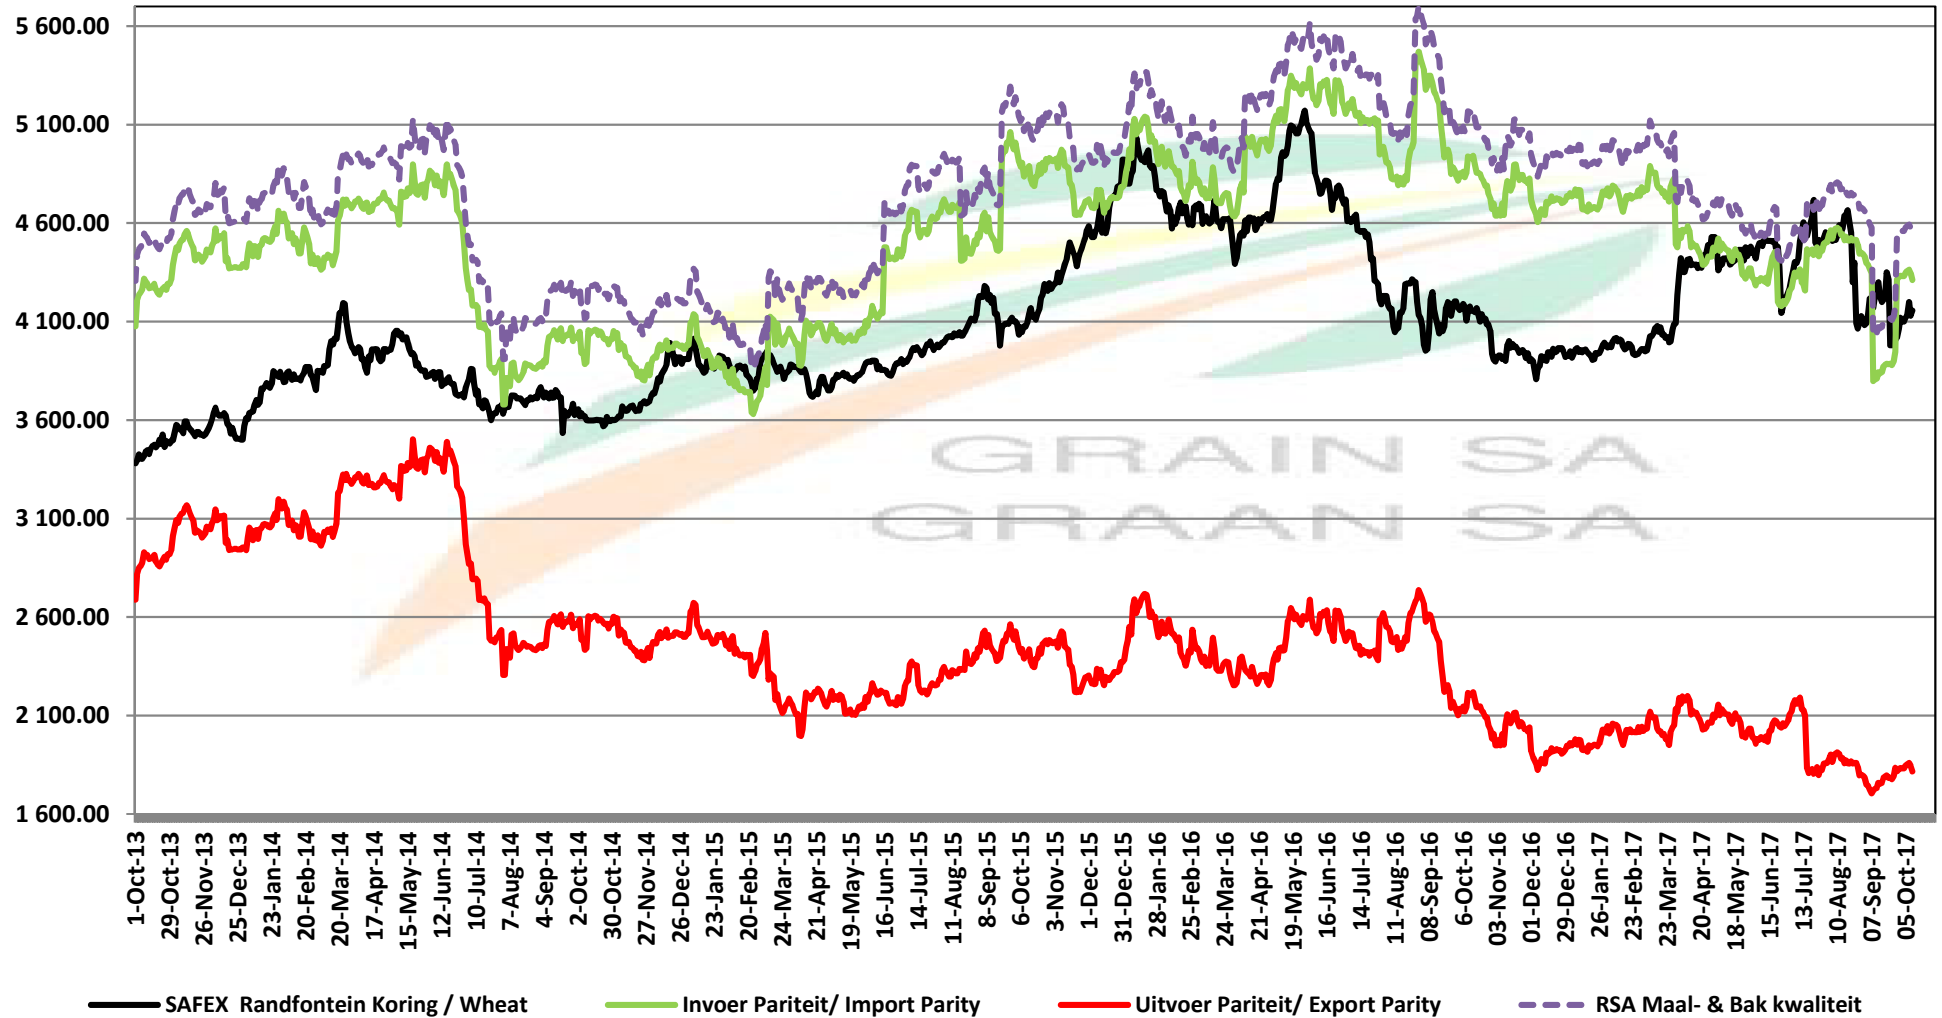

# PRICES OF RSA AND ARGENTINE WHEAT DELIVERED IN RANDFONTEIN PRYSE VAN RSA EN ARGENTYNSE KORING GELEWER IN RANDFONTEIN

Source: Grain SA

# PRICES OF SOUTH AFRICAN AND USA WHEAT DELIVERED IN RANDFONTEIN PRYSE VAN SUID AFRIKAANSE EN VSA KORING GELEWER IN RANDFONTEIN

Source: Grain SA