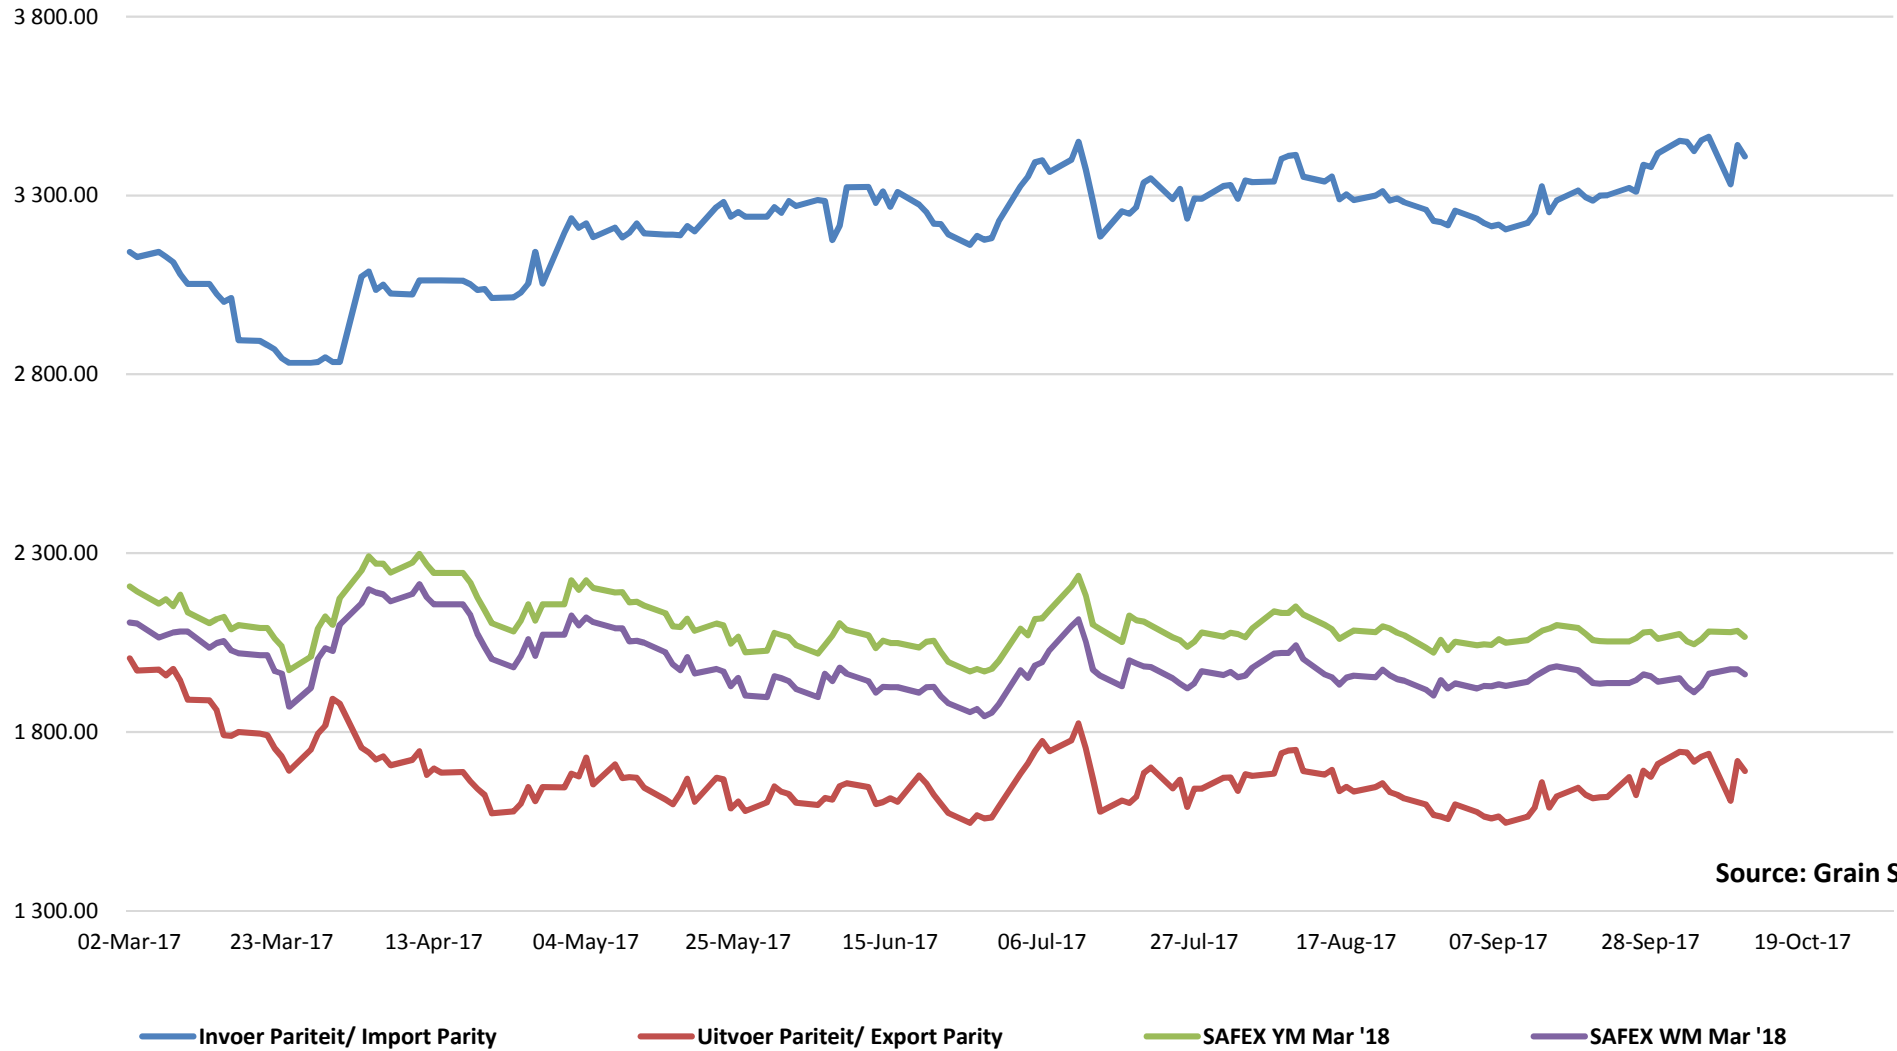

PRICES OF USA WHITE & YELLOW MAIZE DELIVERED IN MAR 2018 (RANDFONTEIN)
PRYSE VAN VSA WITMIELIES & GEELMIELIESVIR LEWERING MRT 2018 (RANDFONTEIN)
(Parity prices excludes premiums on WM/Pariteitspryse sluit nie premies op WM in nie)