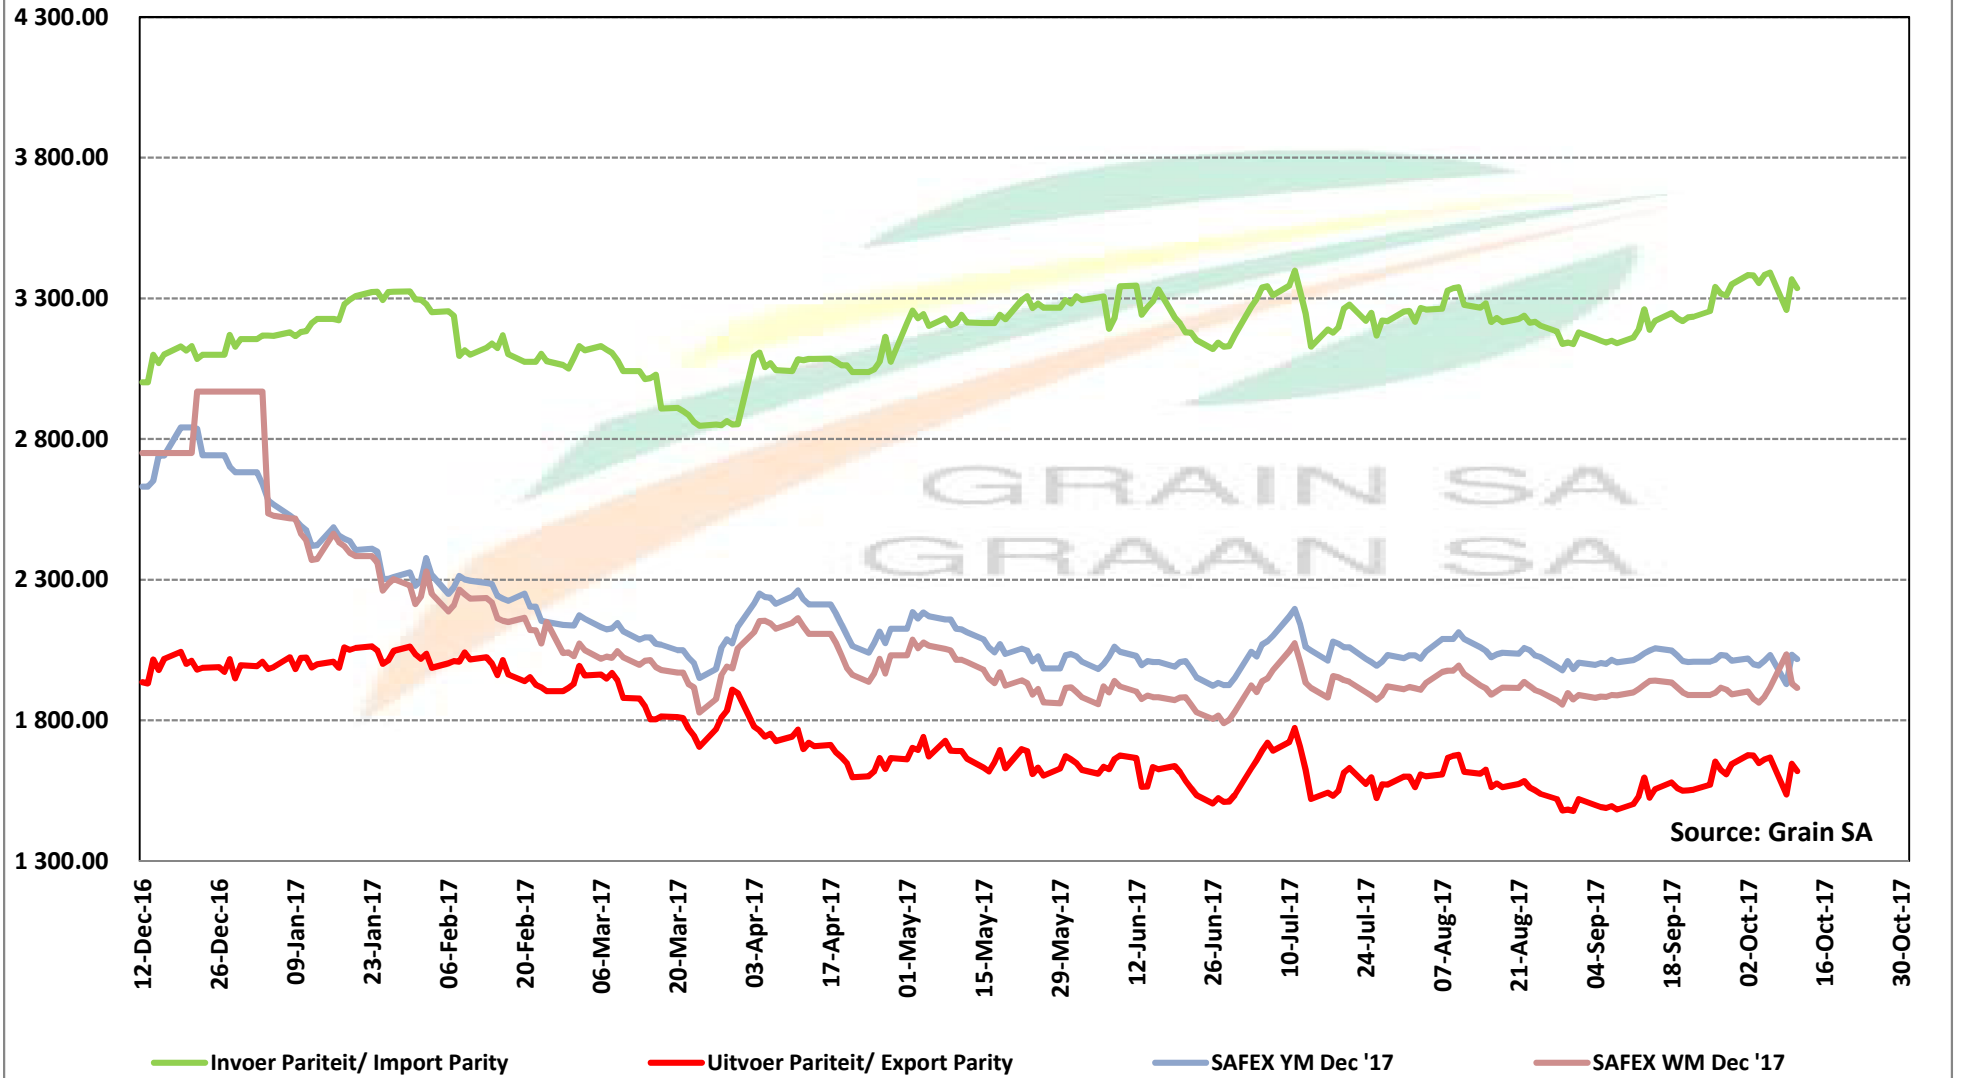

## PRYSE VAN VSA SORGHUM GELEWER IN RANDFONTEIN

**\*PRICES OF USA WHITE MAIZE DELIVERED IN RANDFONTEIN**

**\*PRYSE VAN VSA WITMIELIES GELEWER IN RANDFONTEIN**

Source: Grain SA

# PRICES OF USA YELLOW MAIZE DELIVERED IN RANDFONTEIN

## PRYSE VAN VSA GEELMIELIES GELEWER IN RANDFONTEIN

**PRICES OF USA WHITE & YELLOW MAIZE DELIVERED IN DEC 2017 (RANDFONTEIN)**  
**PRYSE VAN VSA WITMIELIES & GEELMIELIESVIR LEWERING DEC 2017 (RANDFONTEIN)**  
 (Parity prices excludes premiums on WM/Pariteitspryse sluit nie premies op WM in nie)