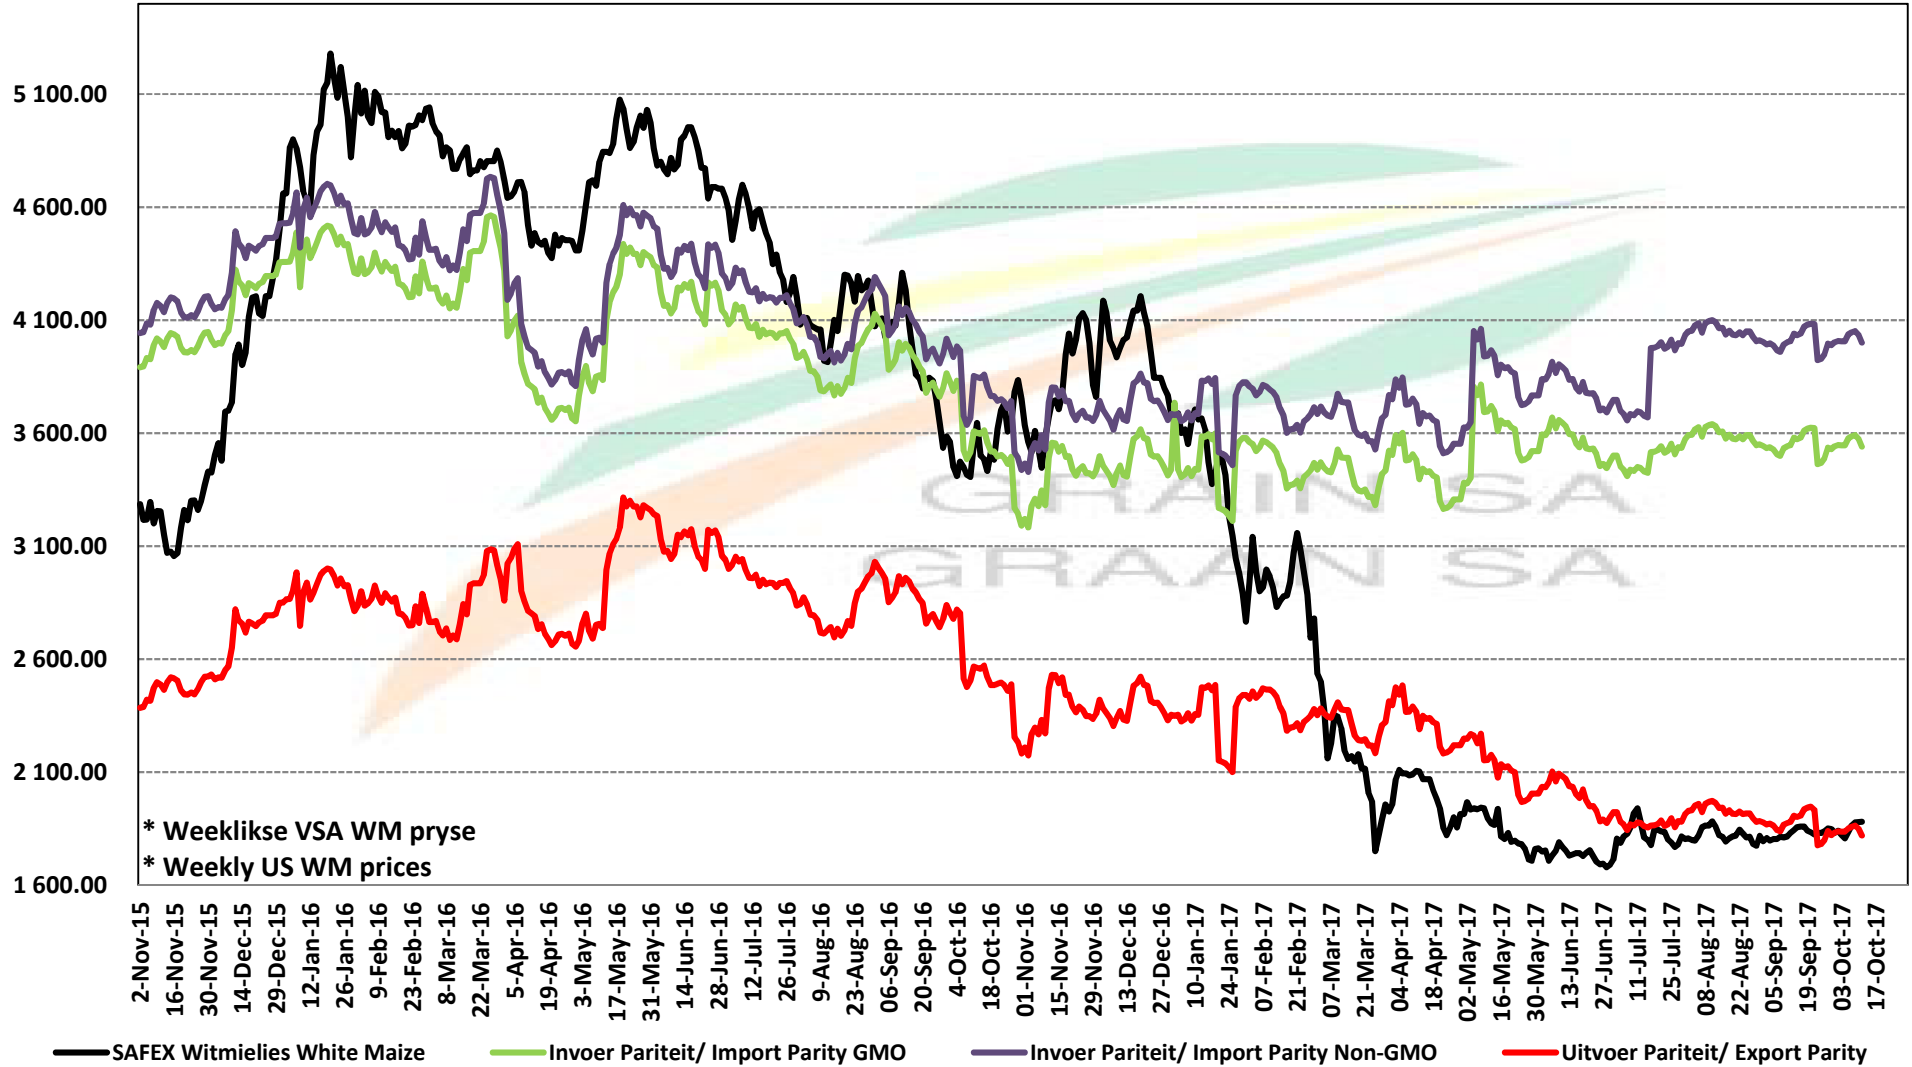

# PRICES OF USA SORGHUM DELIVERED IN RANDFONTEIN

## PRYSE VAN VSA SORGHUM GELEWER IN RANDFONTEIN

**\*PRICES OF USA WHITE MAIZE DELIVERED IN RANDFONTEIN**

**\*PRYSE VAN VSA WITMIELIES GELEWER IN RANDFONTEIN**

Source: Grain SA

# PRICES OF USA YELLOW MAIZE DELIVERED IN RANDFONTEIN