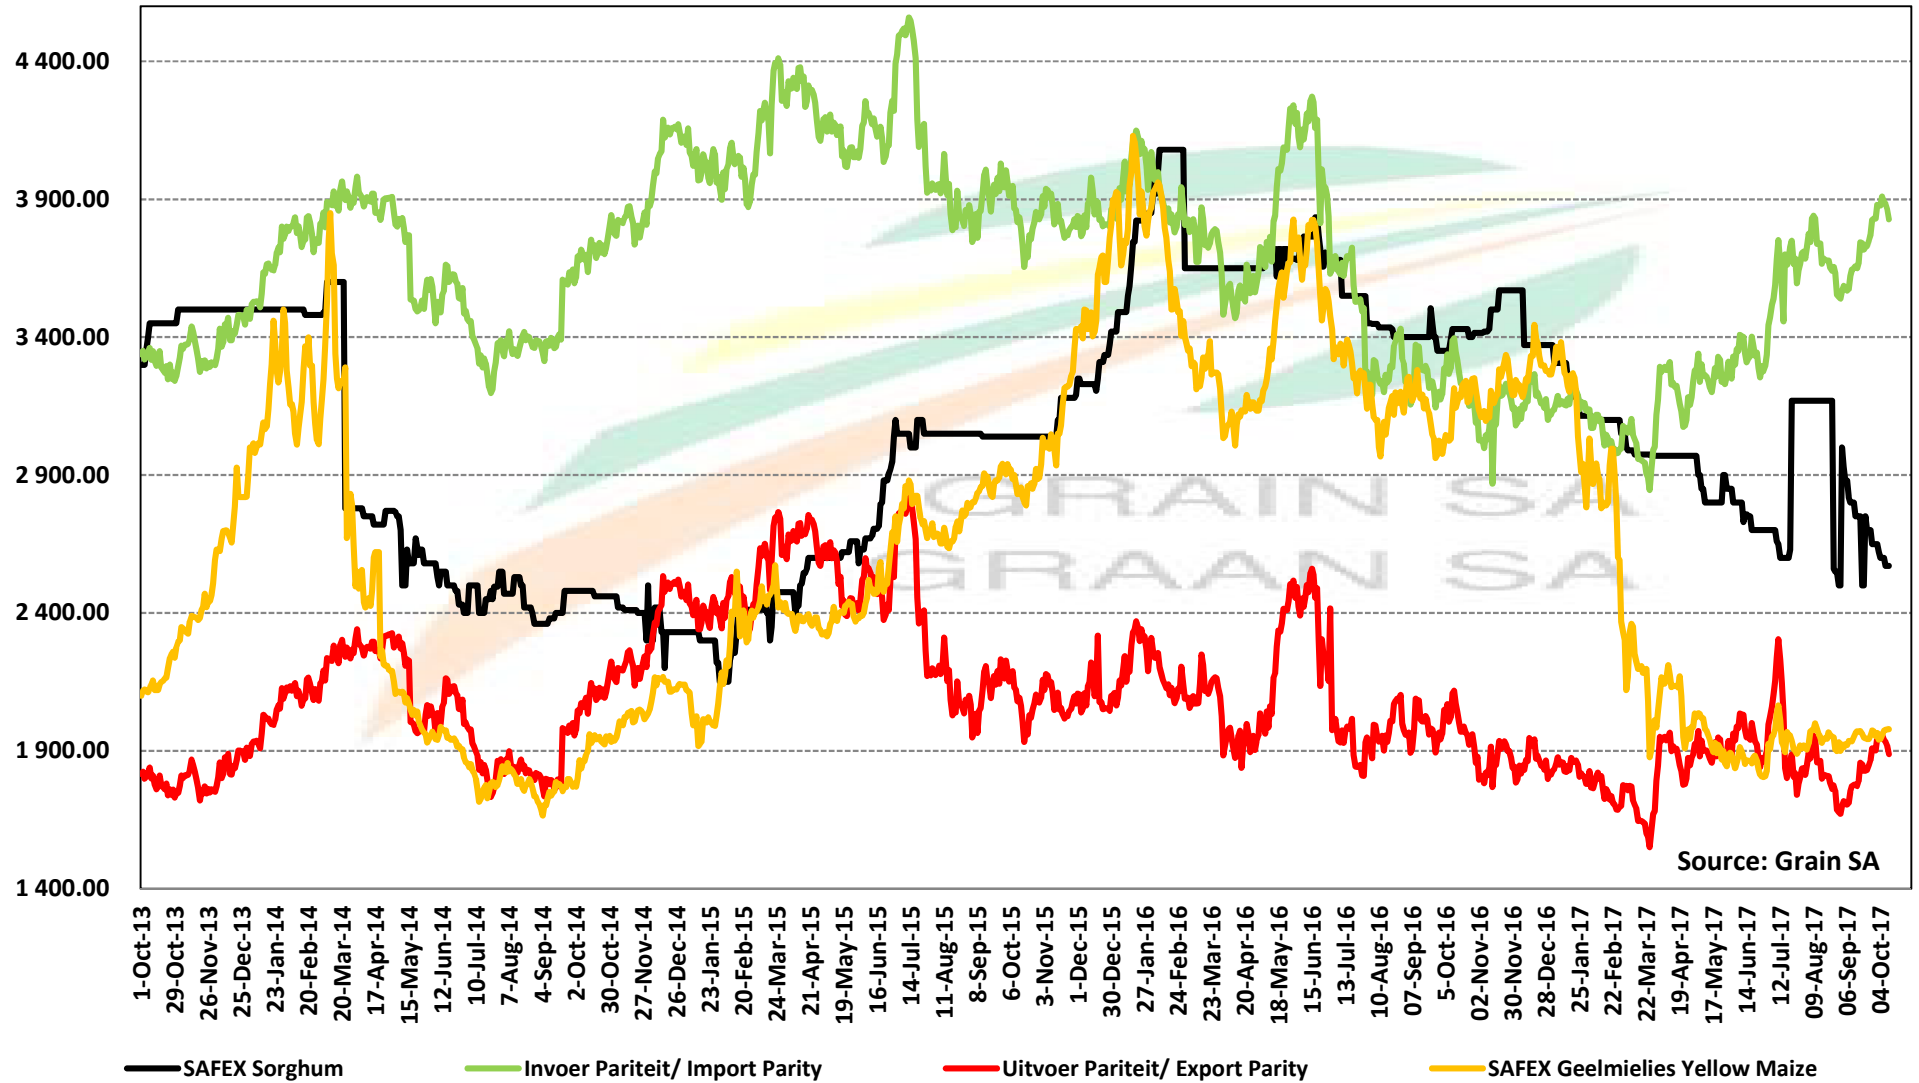

# PRICES OF USA SORGHUM DELIVERED IN RANDFONTEIN

## PRYSE VAN VSA SORGHUM GELEWER IN RANDFONTEIN

**\*PRICES OF USA WHITE MAIZE DELIVERED IN RANDFONTEIN**

**\*PRYSE VAN VSA WITMIELIES GELEWER IN RANDFONTEIN**

Source: Grain SA