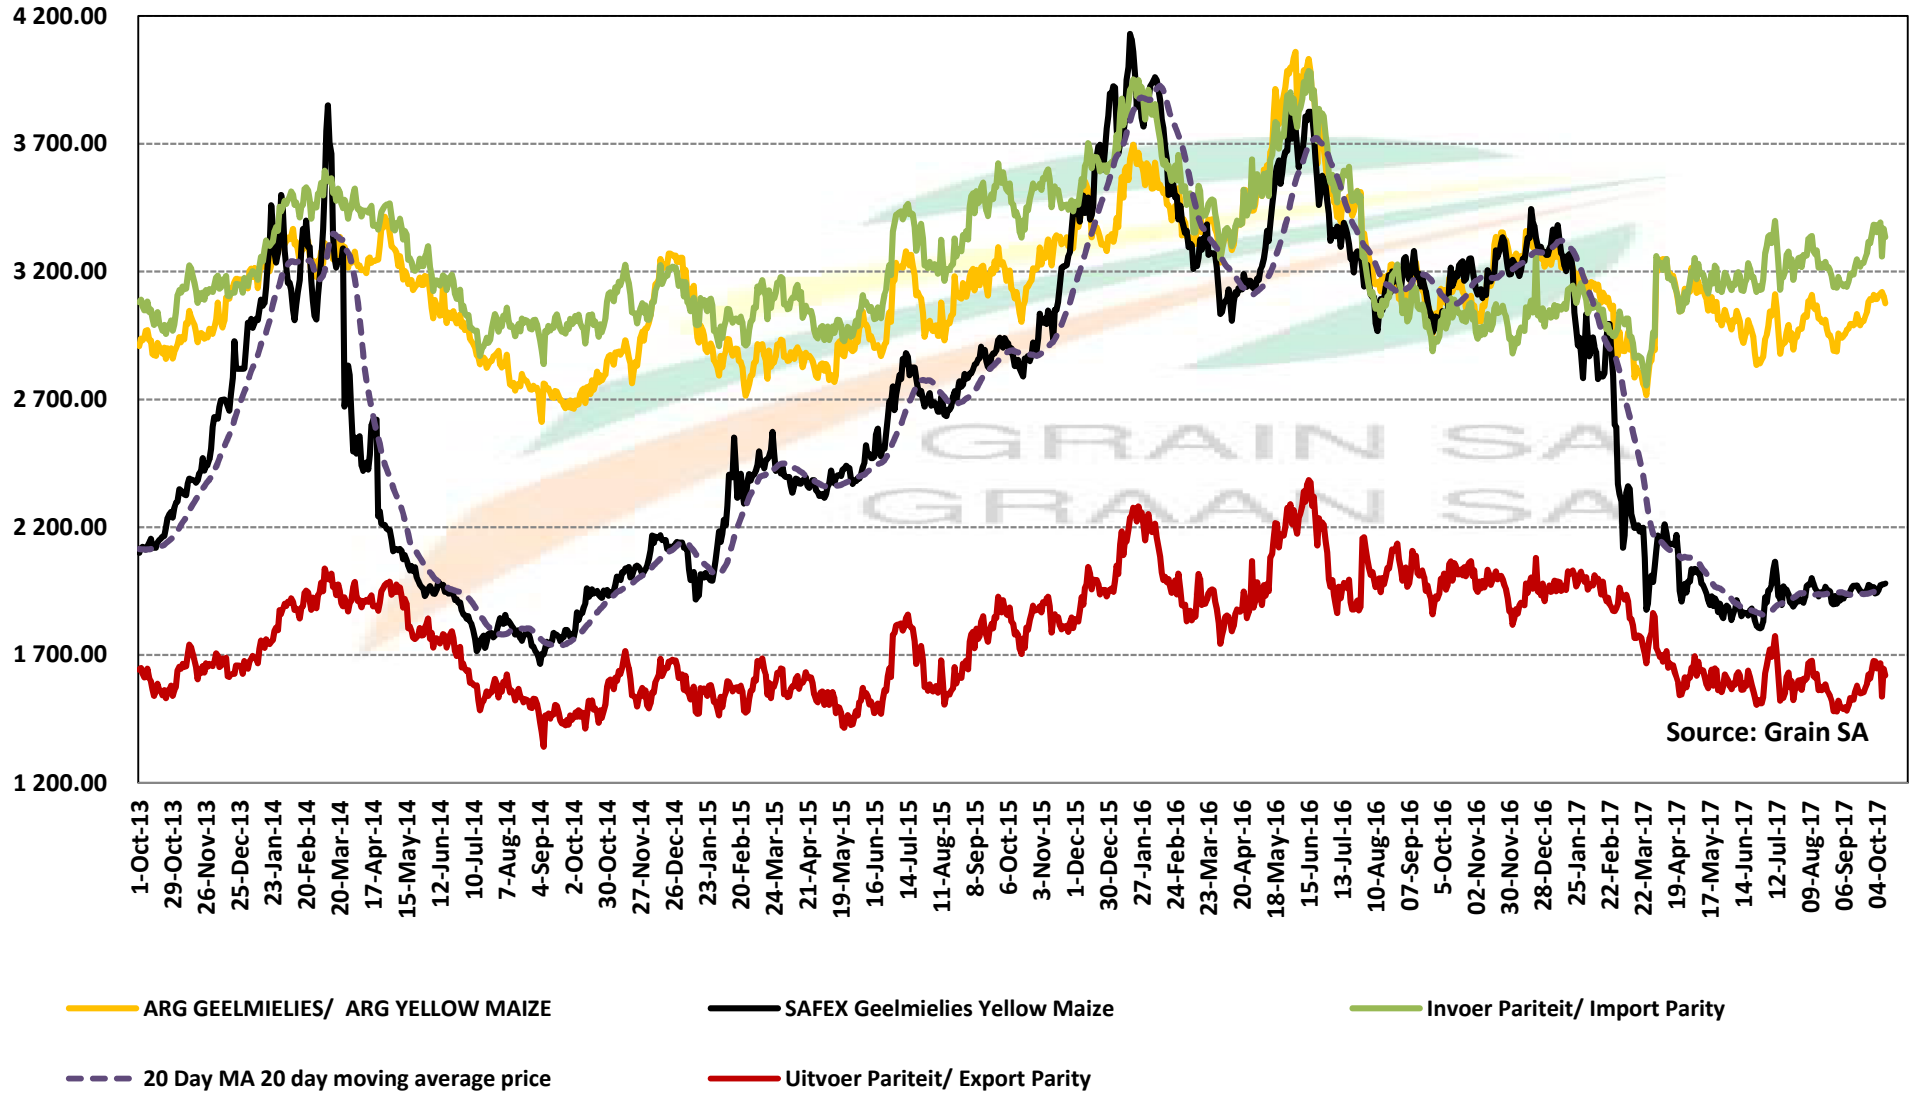

PRICES OF USA YELLOW MAIZE DELIVERED IN RANDFONTEIN

PRYSE VAN VSA GEELMIELIES GELEWER IN RANDFONTEIN