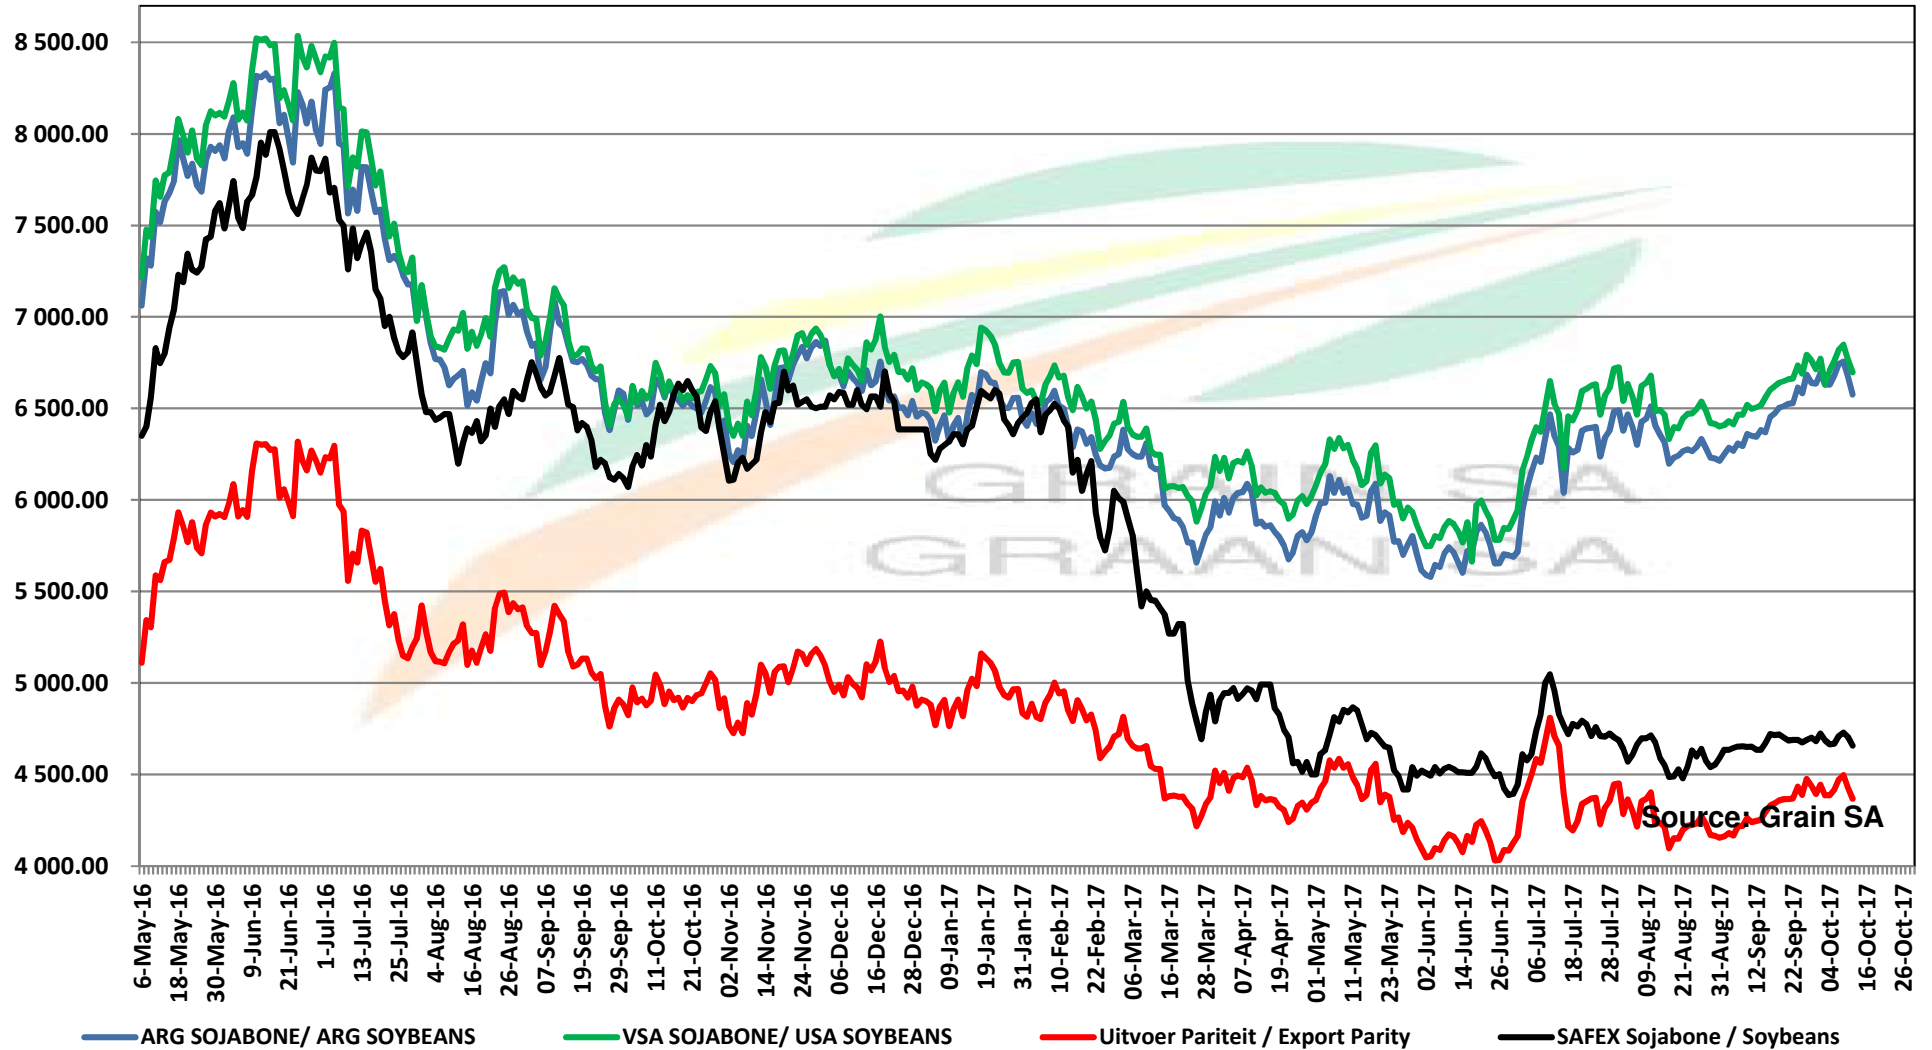

PRICES OF EU SUNFLOWER SEED DELIVERED IN RANDFONTEIN PRYSE VAN EU SONNEBLOMSAAD GELEWER IN RANDFONTEIN

PRICES OF EU SUNFLOWER SEED DELIVERED IN RANDFONTEIN PRYSE VAN EU SONNEBLOMSAAD GELEWER IN RANDFONTEIN

Source: Grain SA

PRICES OF SOYBEAN SEED DELIVERED IN RANDFONTEIN PRYSE VAN SOJABOONSAAD GELEWER IN RANDFONTEIN

Source: Grain SA

PRICES OF ARGENTINIAN SOYBEAN SEED DELIVERED IN RANDFONTEIN PRYSE VAN ARGENTYNSE SOJABOONSAAD GELEWER IN RANDFONTEIN

Source: Grain SA

PRICES OF DERIVED SOYBEAN DELIVERED IN RANDFONTEIN PRYSE VAN AFGELEIDE SOJABONE GELEWER IN RANDFONTEIN

Source: Grain SA

PRICES OF SOYBEAN CRUSHING MARGIN PRYSE VAN SOJABOON PERSMARGE

Source: Grain SA