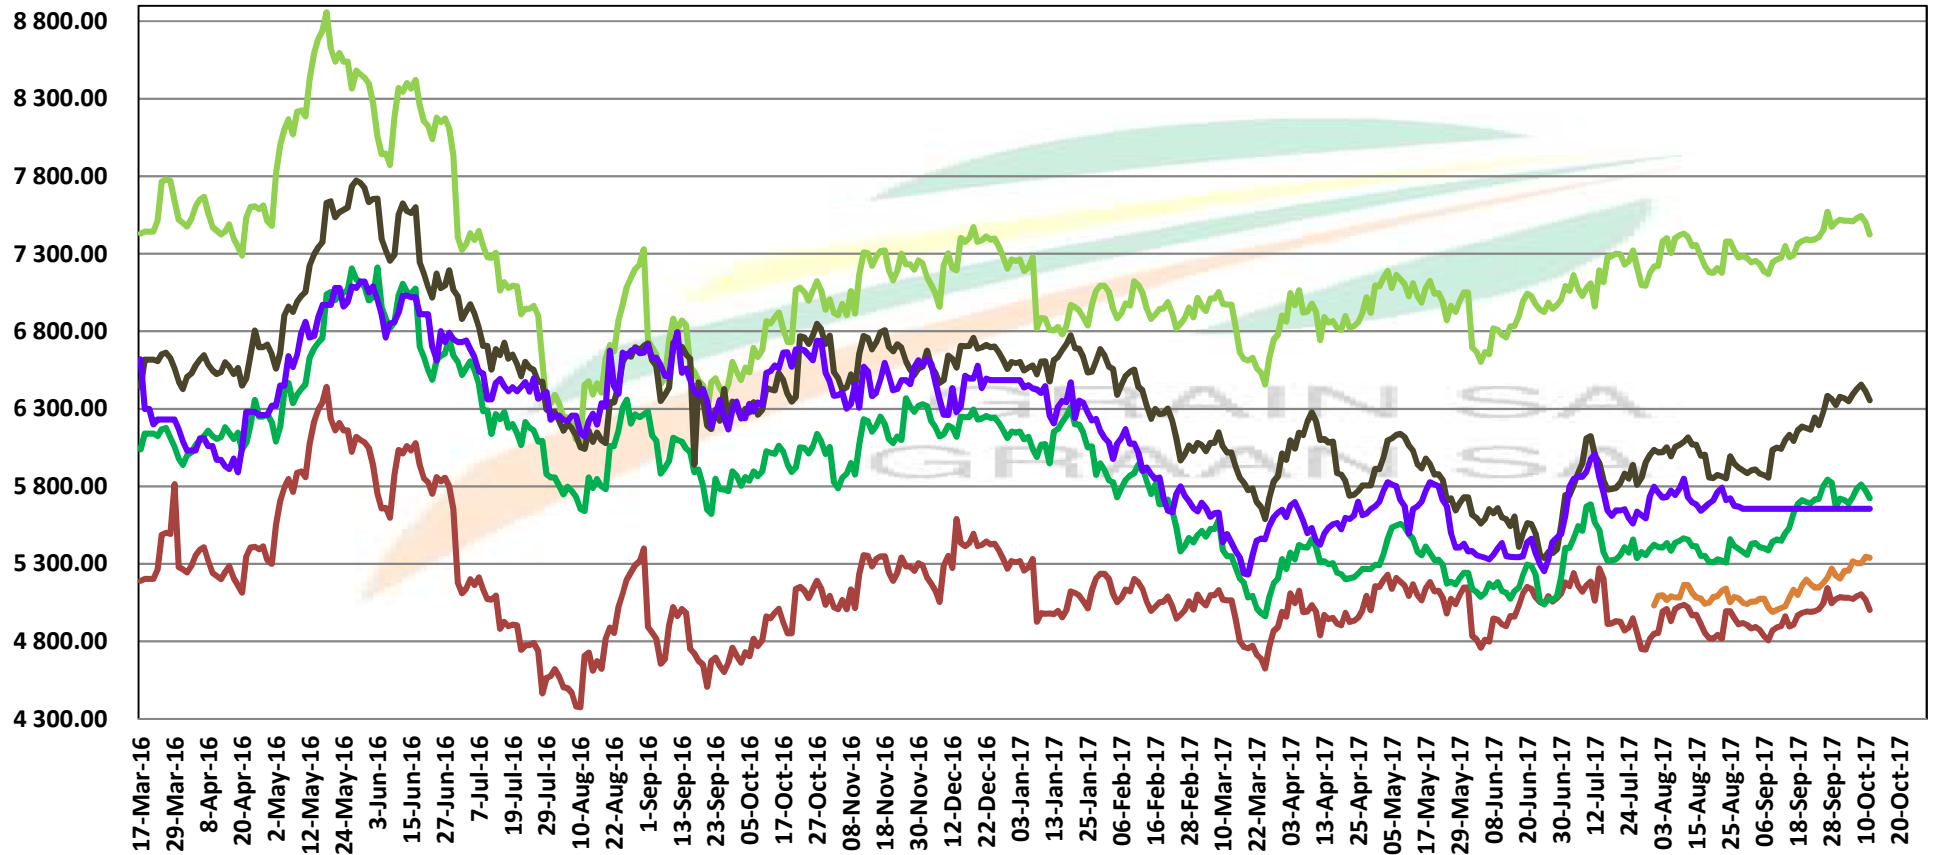

Source: Grain SA

PRICES OF SOYBEAN SEED DELIVERED IN RANDFONTEIN PRYSE VAN SOJABOONSAAD GELEWER IN RANDFONTEIN

Source: Grain SA

PRICES OF ARGENTINIAN SOYBEAN SEED DELIVERED IN RANDFONTEIN PRYSE VAN ARGENTYNSE SOJABOONSAAD GELEWER IN RANDFONTEIN

Source: Grain SA

PRICES OF DERIVED SOYBEAN DELIVERED IN RANDFONTEIN PRYSE VAN AFGELEIDE SOJABONE GELEWER IN RANDFONTEIN

Source: Grain SA

PRICES OF SOYBEAN CRUSHING MARGIN PRYSE VAN SOJABOON PERSMARGE

Source: Grain SA

PRICES OF BRAZILIAN SOYBEAN DELIVERED IN RANDFONTEIN PRYSE VAN BRASILIAANSE SOJABONE GELEWER IN RANDFONTEIN

Source: Grain SA

Prices of Canola in the South Cape (Swellendam) Canolapryse in die Suid-Kaap (Swellendam)