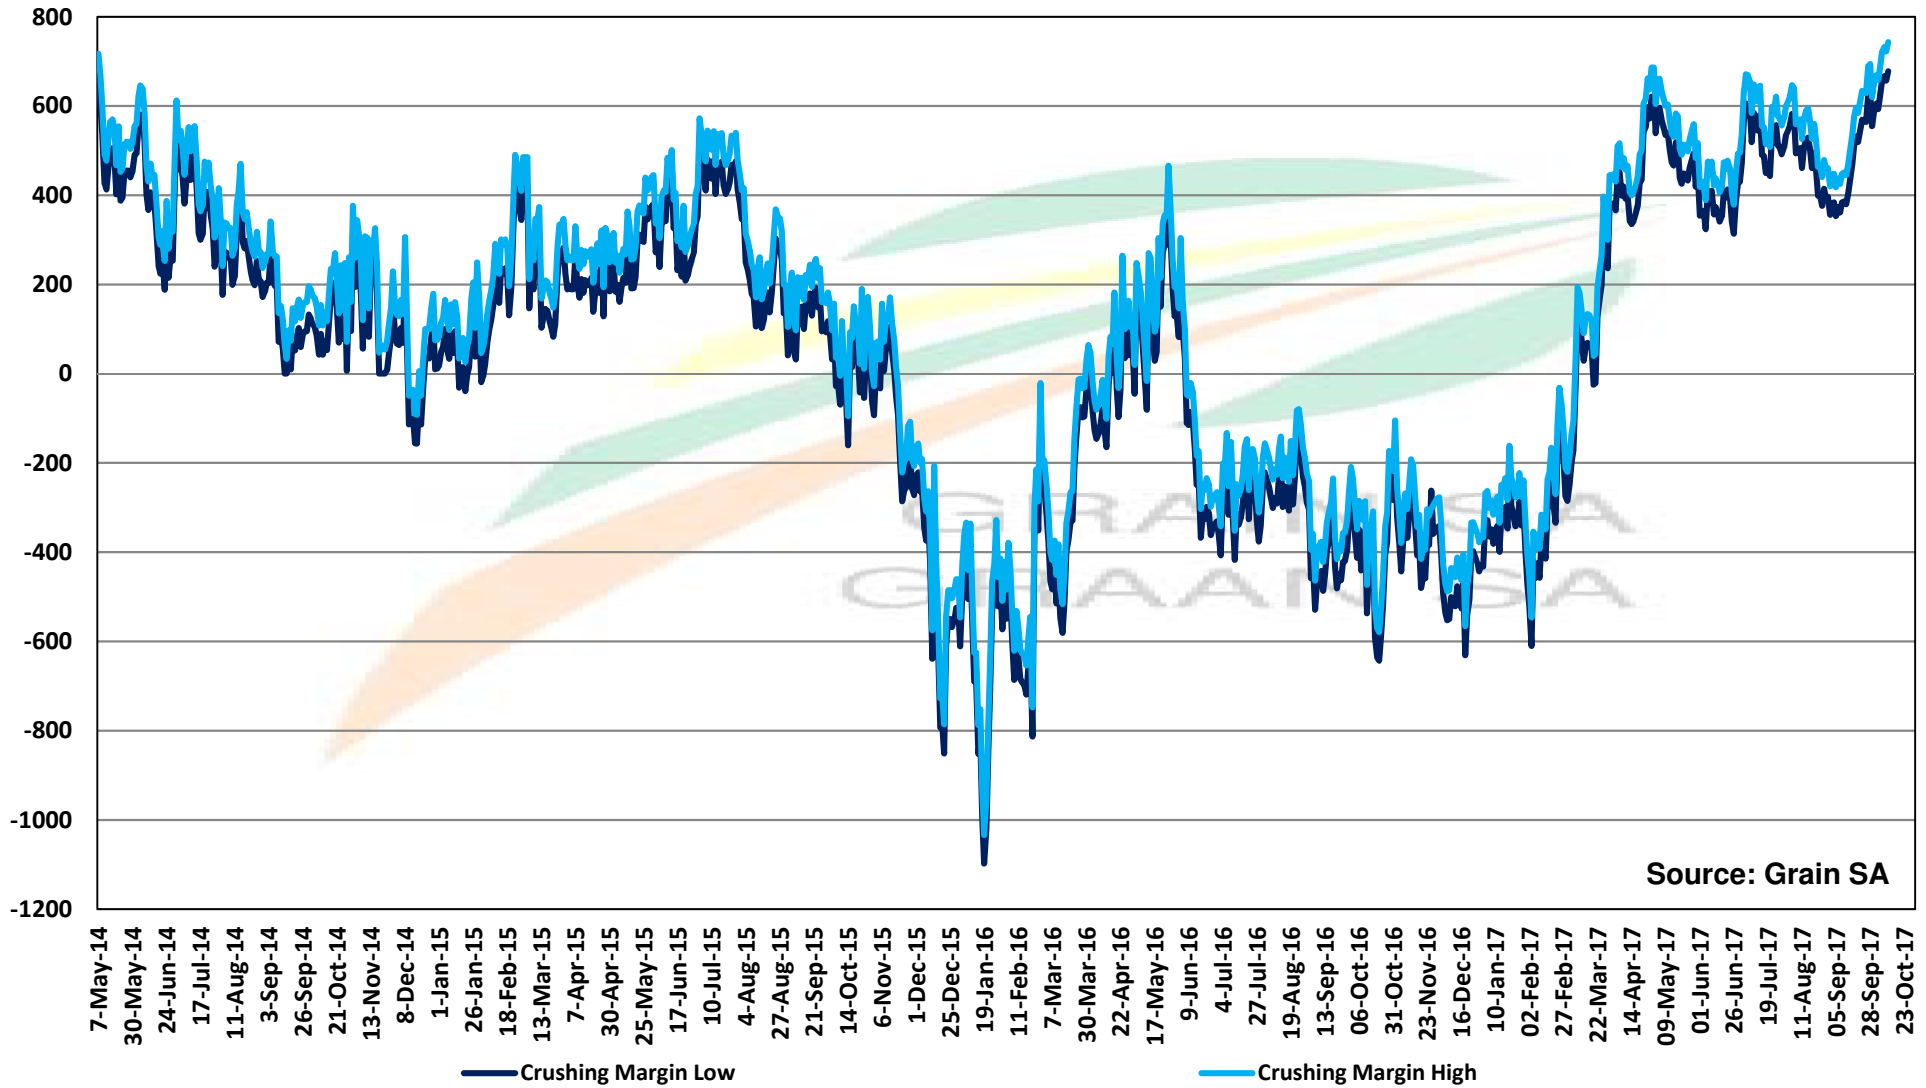

Source: Grain SA

PRICES OF SOYBEAN SEED DELIVERED IN RANDFONTEIN PRYSE VAN SOJABOONSAAD GELEWER IN RANDFONTEIN

Source: Grain SA

PRICES OF ARGENTINIAN SOYBEAN SEED DELIVERED IN RANDFONTEIN PRYSE VAN ARGENTYNSE SOJABOONSAAD GELEWER IN RANDFONTEIN

Source: Grain SA

PRICES OF DERIVED SOYBEAN DELIVERED IN RANDFONTEIN PRYSE VAN AFGELEIDE SOJABONE GELEWER IN RANDFONTEIN

Source: Grain SA

PRICES OF SOYBEAN CRUSHING MARGIN PRYSE VAN SOJABOON PERSMARGE

Source: Grain SA