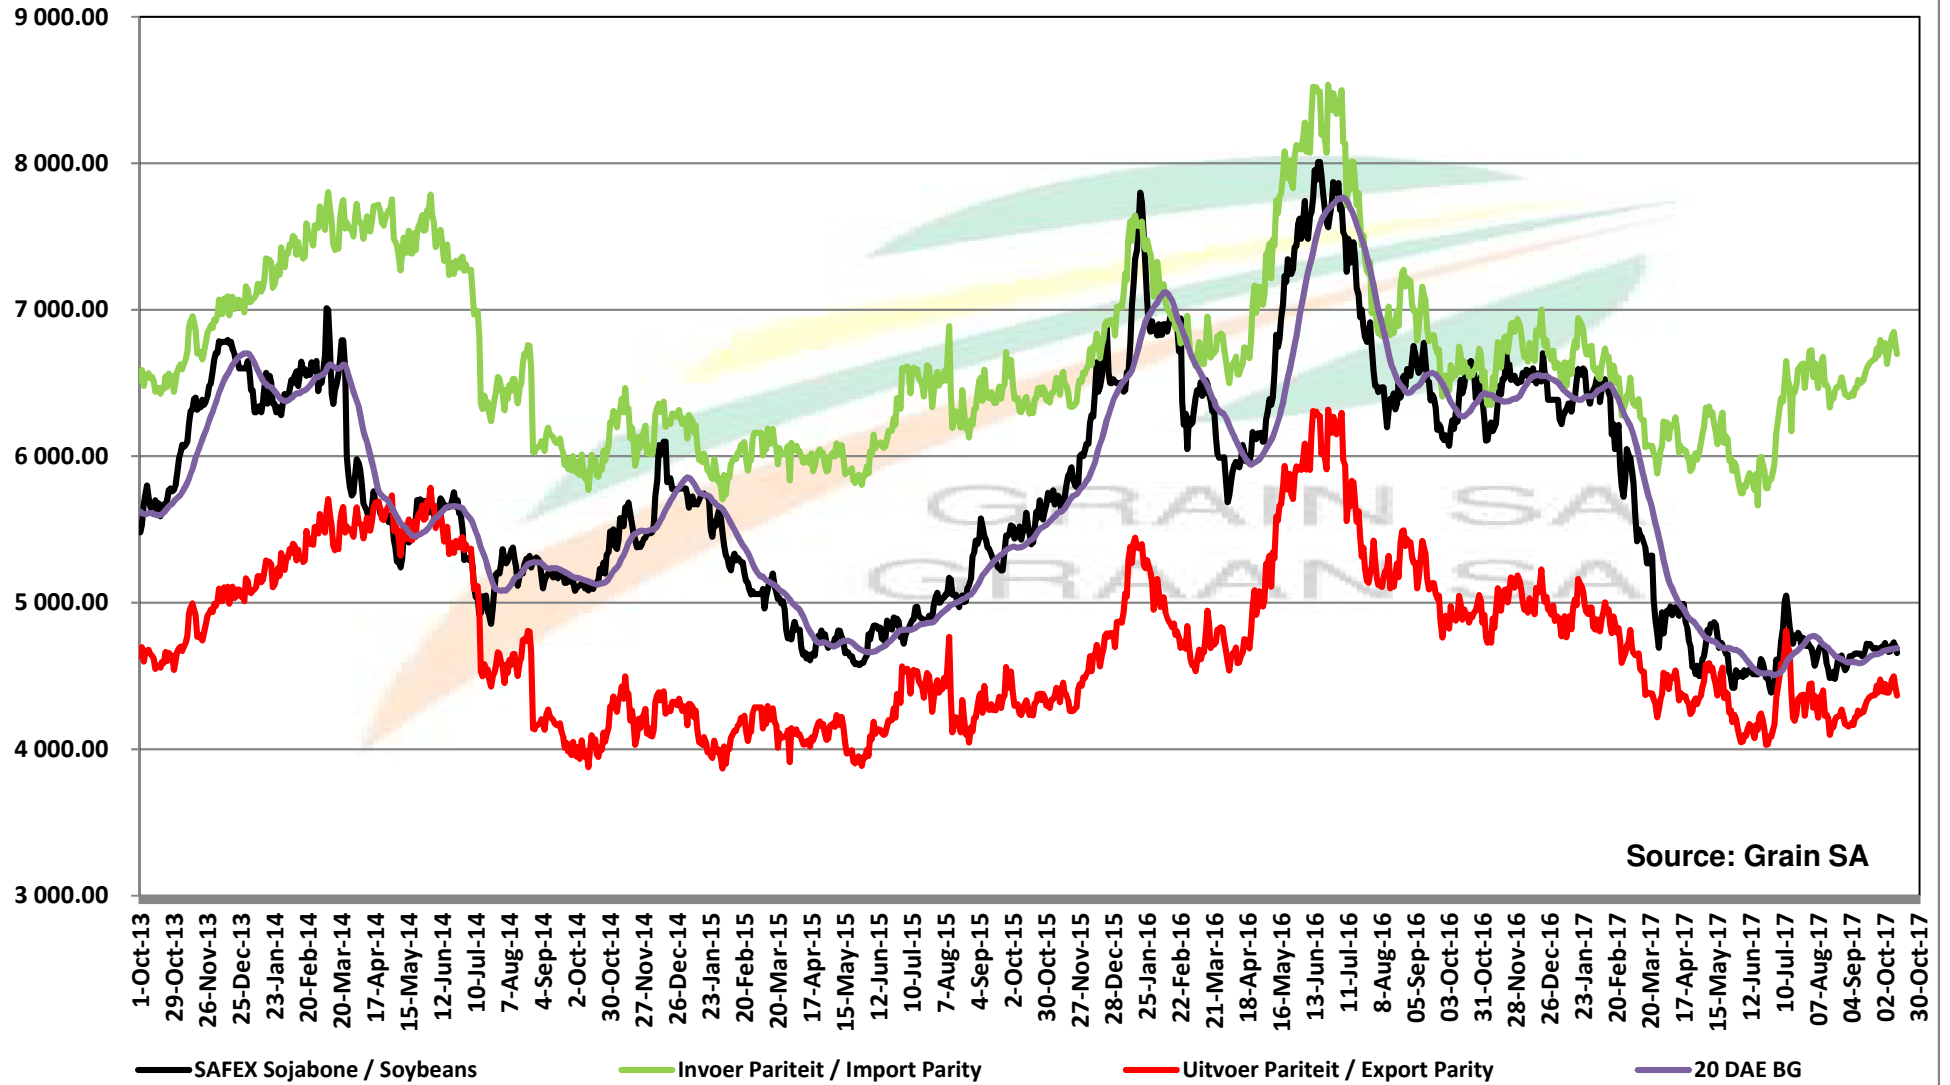

PRICES OF EU SUNFLOWER SEED DELIVERED IN RANDFONTEIN PRYSE VAN EU SONNEBLOMSAAD GELEWER IN RANDFONTEIN

PRICES OF EU SUNFLOWER SEED DELIVERED IN RANDFONTEIN PRYSE VAN EU SONNEBLOMSAAD GELEWER IN RANDFONTEIN

Source: Grain SA

PRICES OF SOYBEAN SEED DELIVERED IN RANDFONTEIN PRYSE VAN SOJABOONSAAD GELEWER IN RANDFONTEIN

Source: Grain SA

PRICES OF ARGENTINIAN SOYBEAN SEED DELIVERED IN RANDFONTEIN PRYSE VAN ARGENTYNSE SOJABOONSAAD GELEWER IN RANDFONTEIN