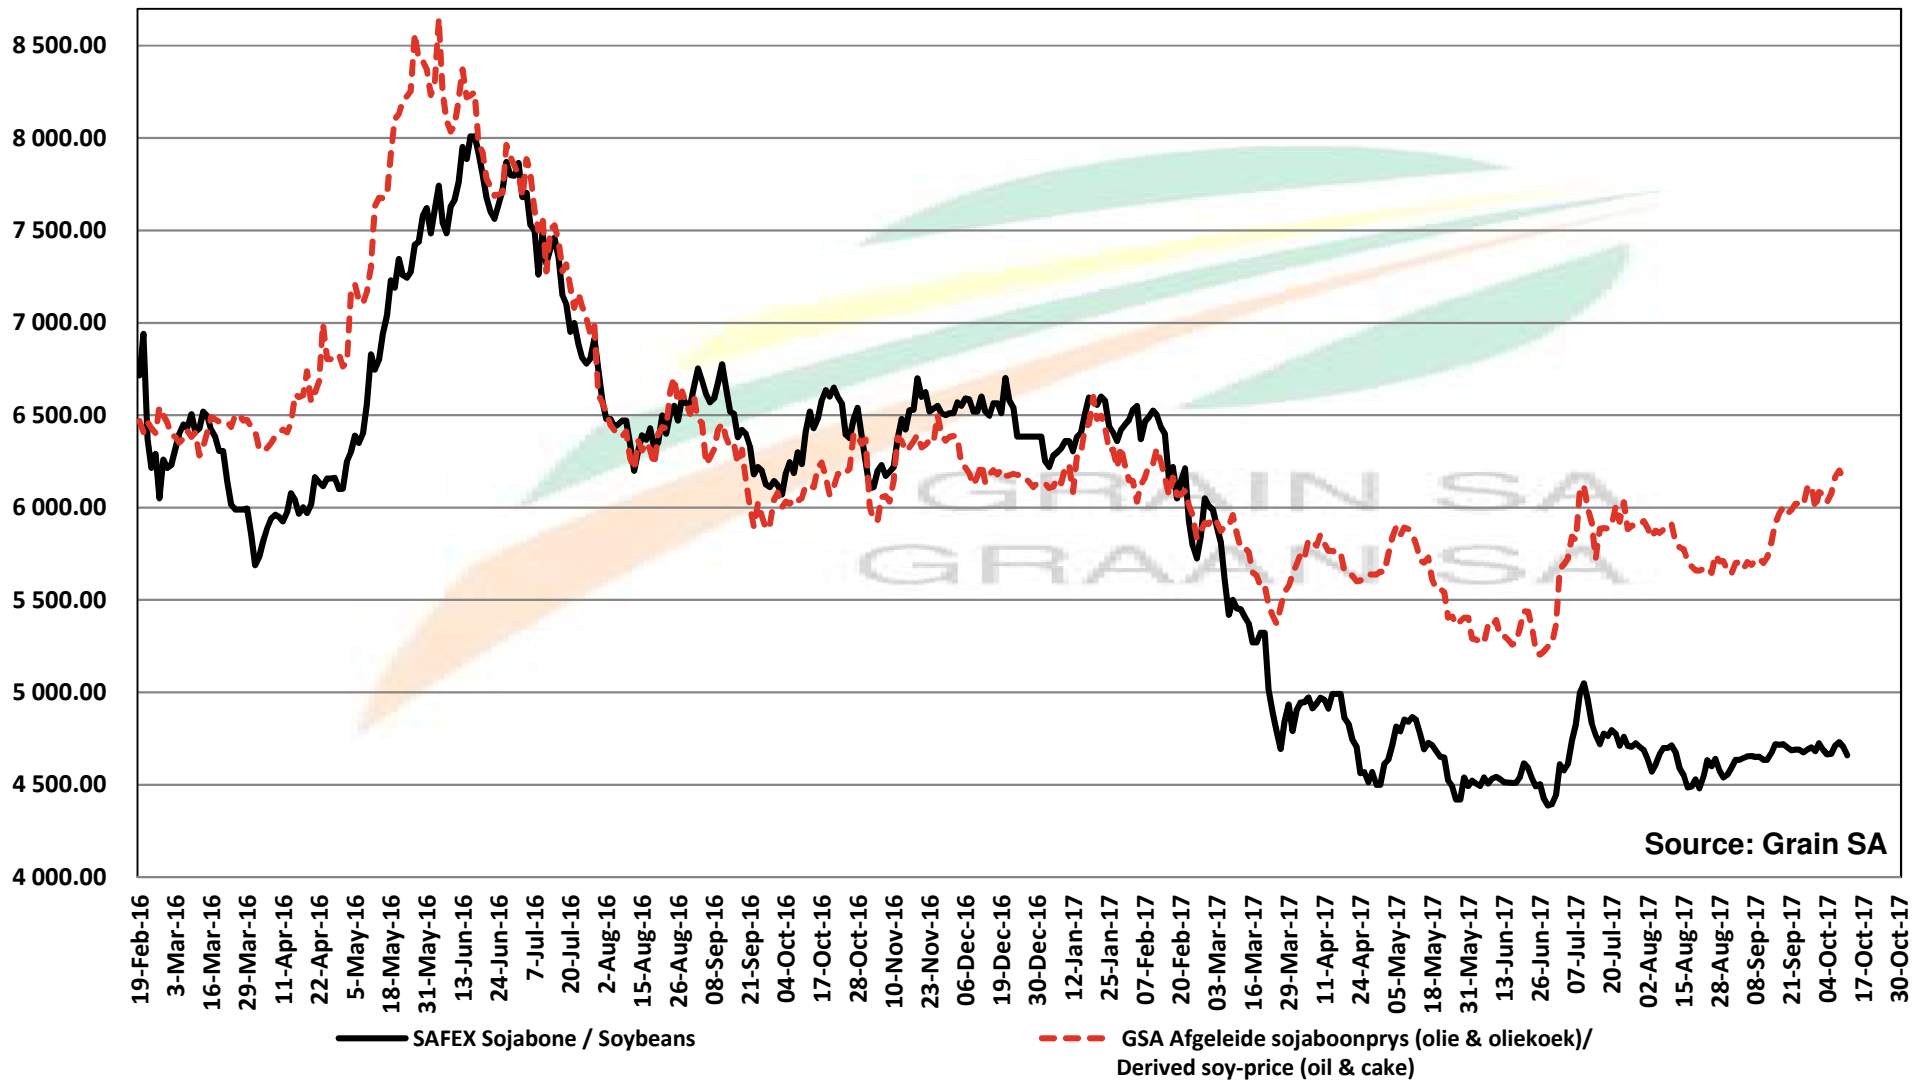

Source: Grain SA

PRICES OF SOYBEAN SEED DELIVERED IN RANDFONTEIN PRYSE VAN SOJABOONSAAD GELEWER IN RANDFONTEIN

Source: Grain SA

PRICES OF ARGENTINIAN SOYBEAN SEED DELIVERED IN RANDFONTEIN PRYSE VAN ARGENTYNSE SOJABOONSAAD GELEWER IN RANDFONTEIN

Source: Grain SA

PRICES OF DERIVED SOYBEAN DELIVERED IN RANDFONTEIN PRYSE VAN AFGELEIDE SOJABONE GELEWER IN RANDFONTEIN

Source: Grain SA

PRICES OF SOYBEAN CRUSHING MARGIN PRYSE VAN SOJABOON PERSMARGE

Source: Grain SA