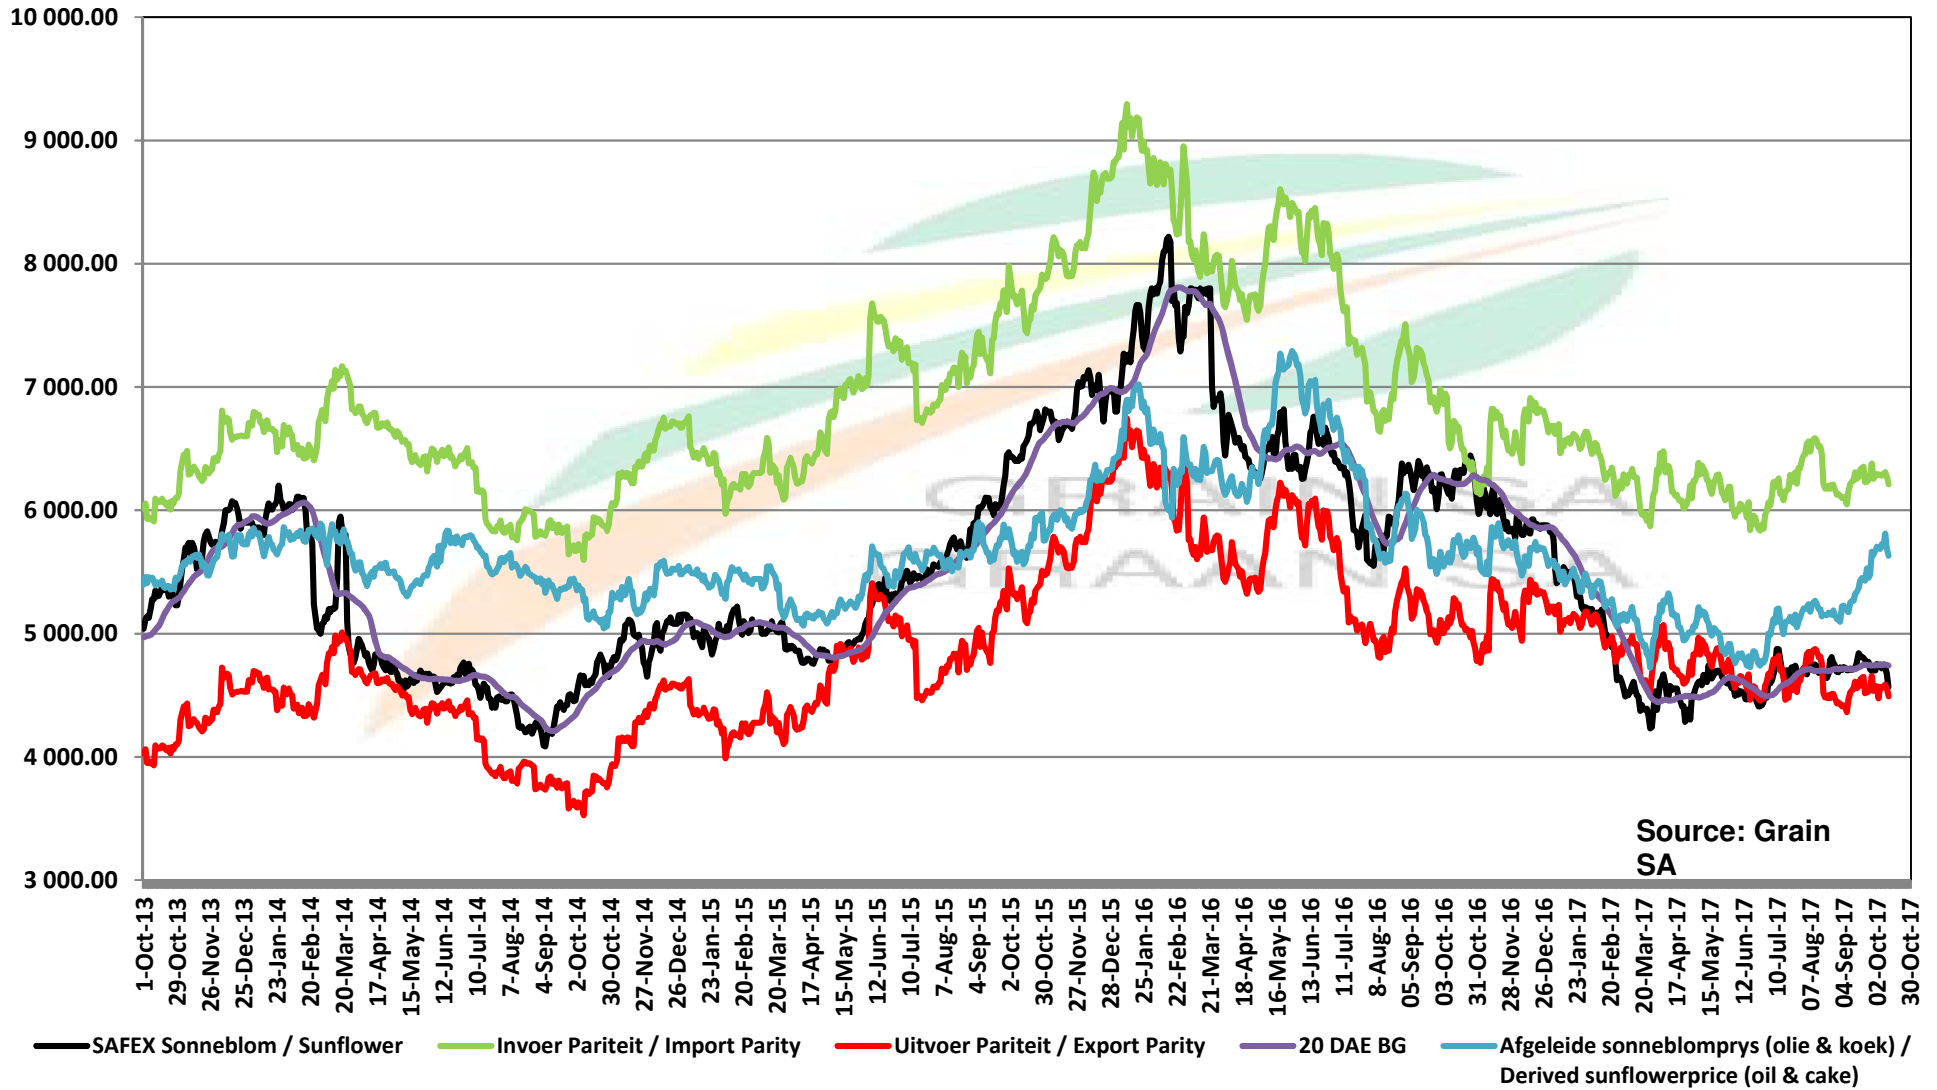

PRICES OF EU SUNFLOWER SEED DELIVERED IN RANDFONTEIN PRYSE VAN EU SONNEBLOMSAAD GELEWER IN RANDFONTEIN

PRICES OF EU SUNFLOWER SEED DELIVERED IN RANDFONTEIN PRYSE VAN EU SONNEBLOMSAAD GELEWER IN RANDFONTEIN

Source: Grain SA

PRICES OF SOYBEAN SEED DELIVERED IN RANDFONTEIN PRYSE VAN SOJABOONSAAD GELEWER IN RANDFONTEIN

Source: Grain SA

PRICES OF ARGENTINIAN SOYBEAN SEED DELIVERED IN RANDFONTEIN PRYSE VAN ARGENTYNSE SOJABOONSAAD GELEWER IN RANDFONTEIN