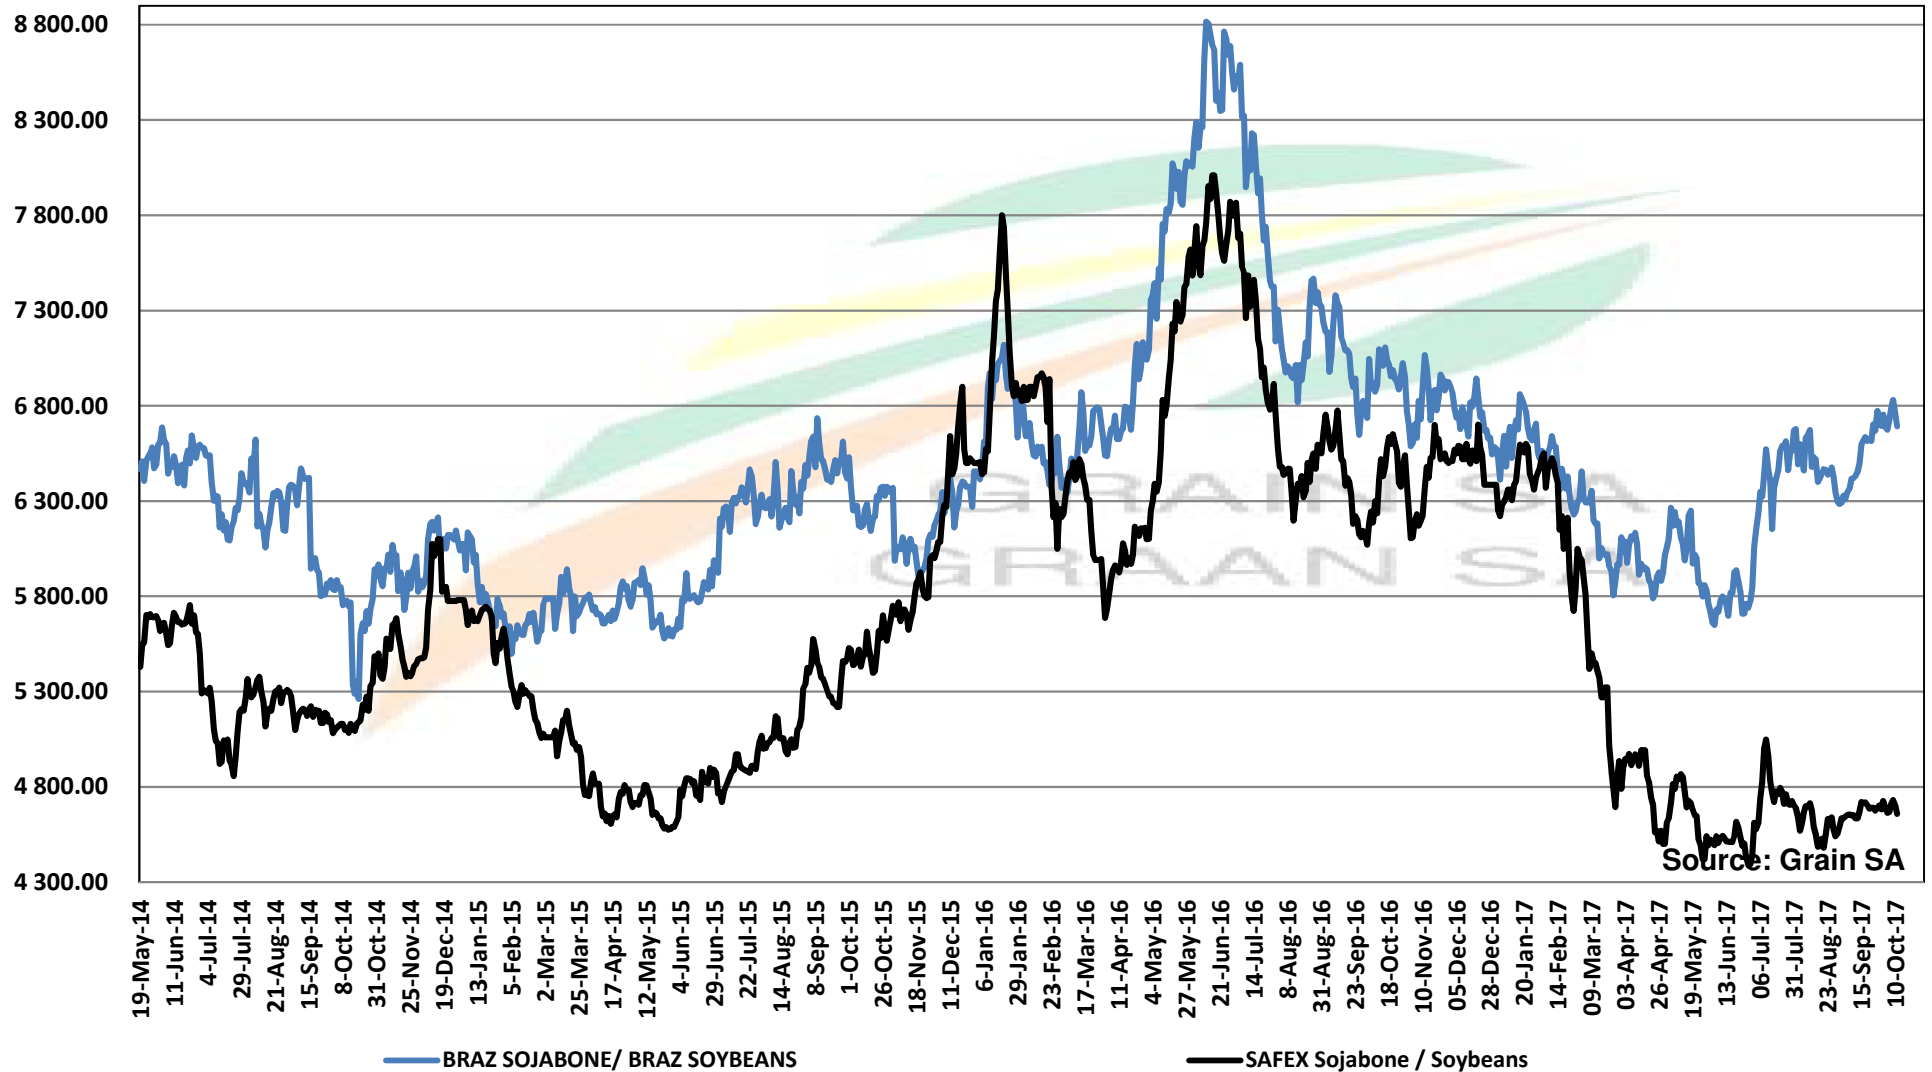

PRICES OF BRAZILIAN SOYBEAN DELIVERED IN RANDFONTEIN PRYSE VAN BRASILIAANSE SOJABONE GELEWER IN RANDFONTEIN

Source: Grain SA