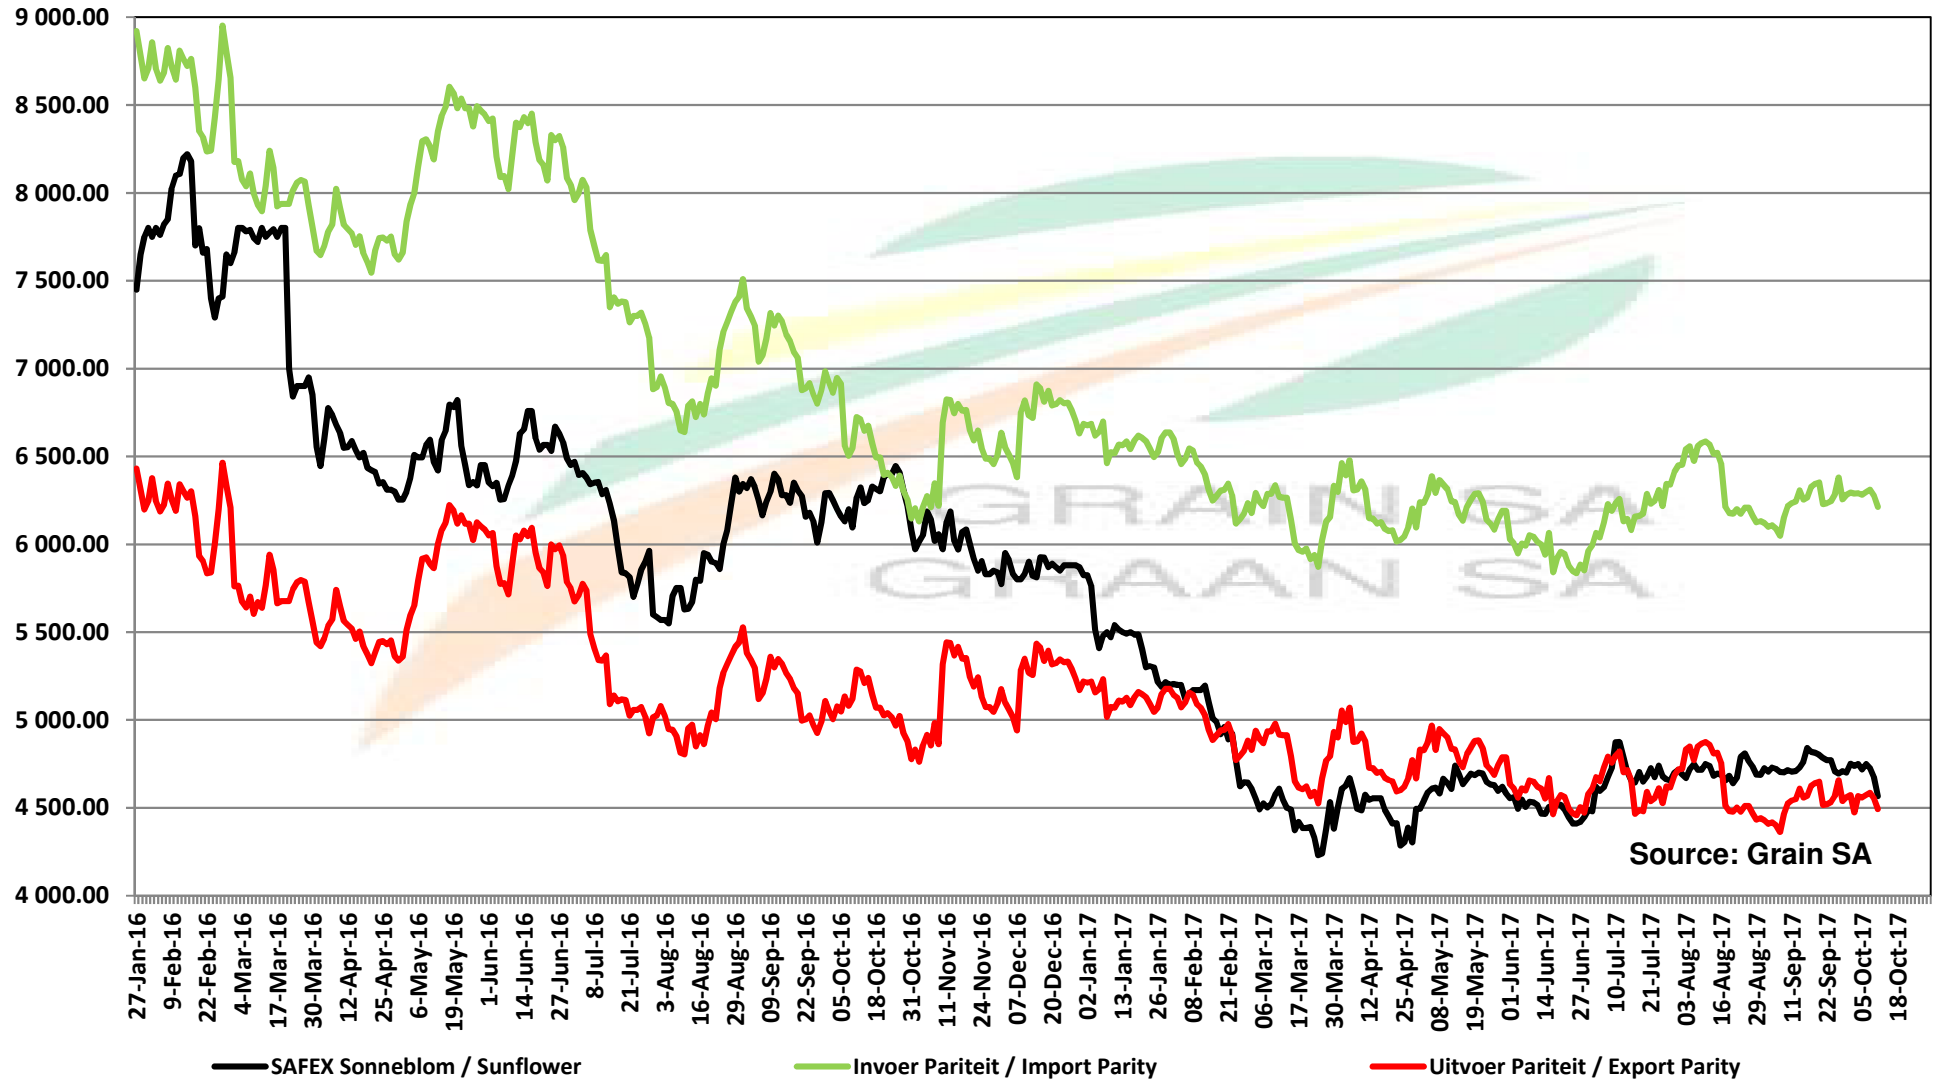

PRICES OF EU SUNFLOWER SEED DELIVERED IN RANDFONTEIN PRYSE VAN EU SONNEBLOMSAAD GELEWER IN RANDFONTEIN

PRICES OF EU SUNFLOWER SEED DELIVERED IN RANDFONTEIN PRYSE VAN EU SONNEBLOMSAAD GELEWER IN RANDFONTEIN