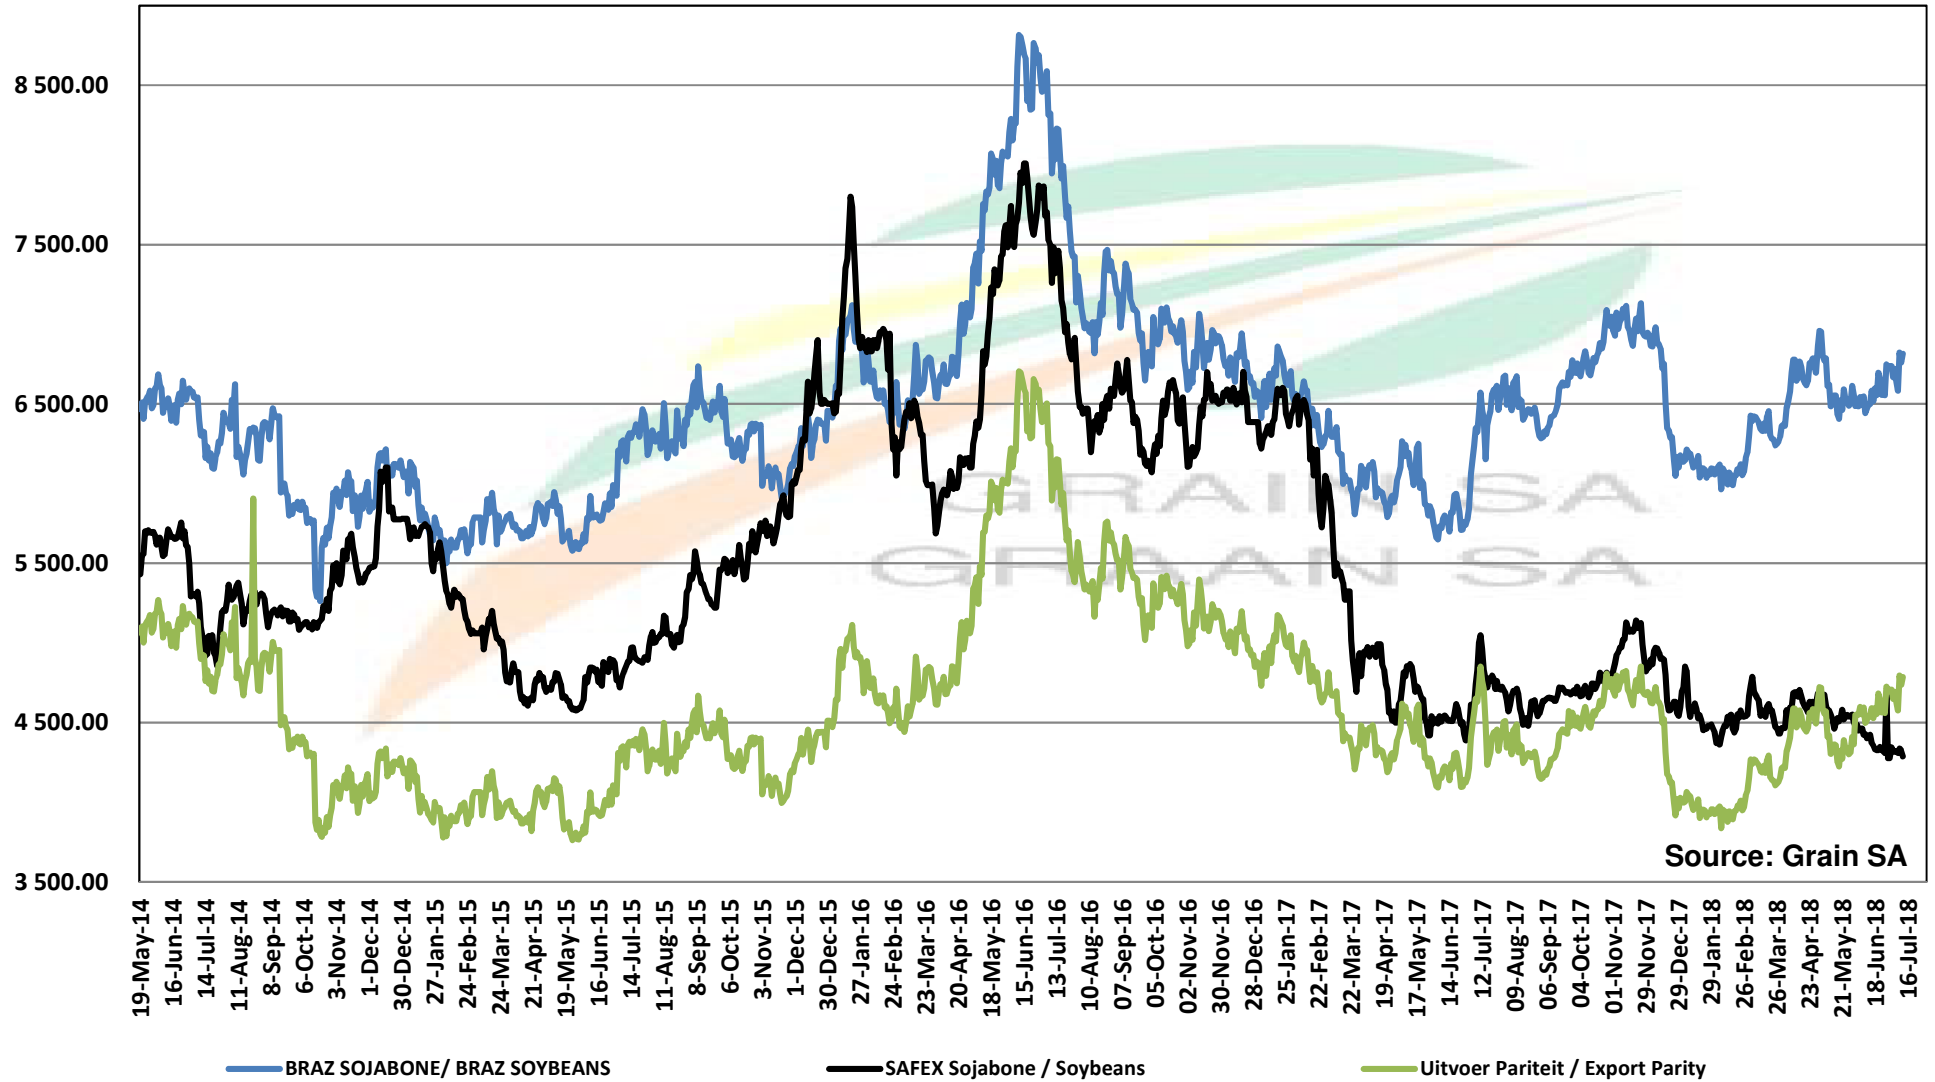

PRICES OF BRAZILIAN SOYBEAN DELIVERED IN RANDFONTEIN PRYSE VAN BRASILIAANSE SOJABONE GELEWER IN RANDFONTEIN