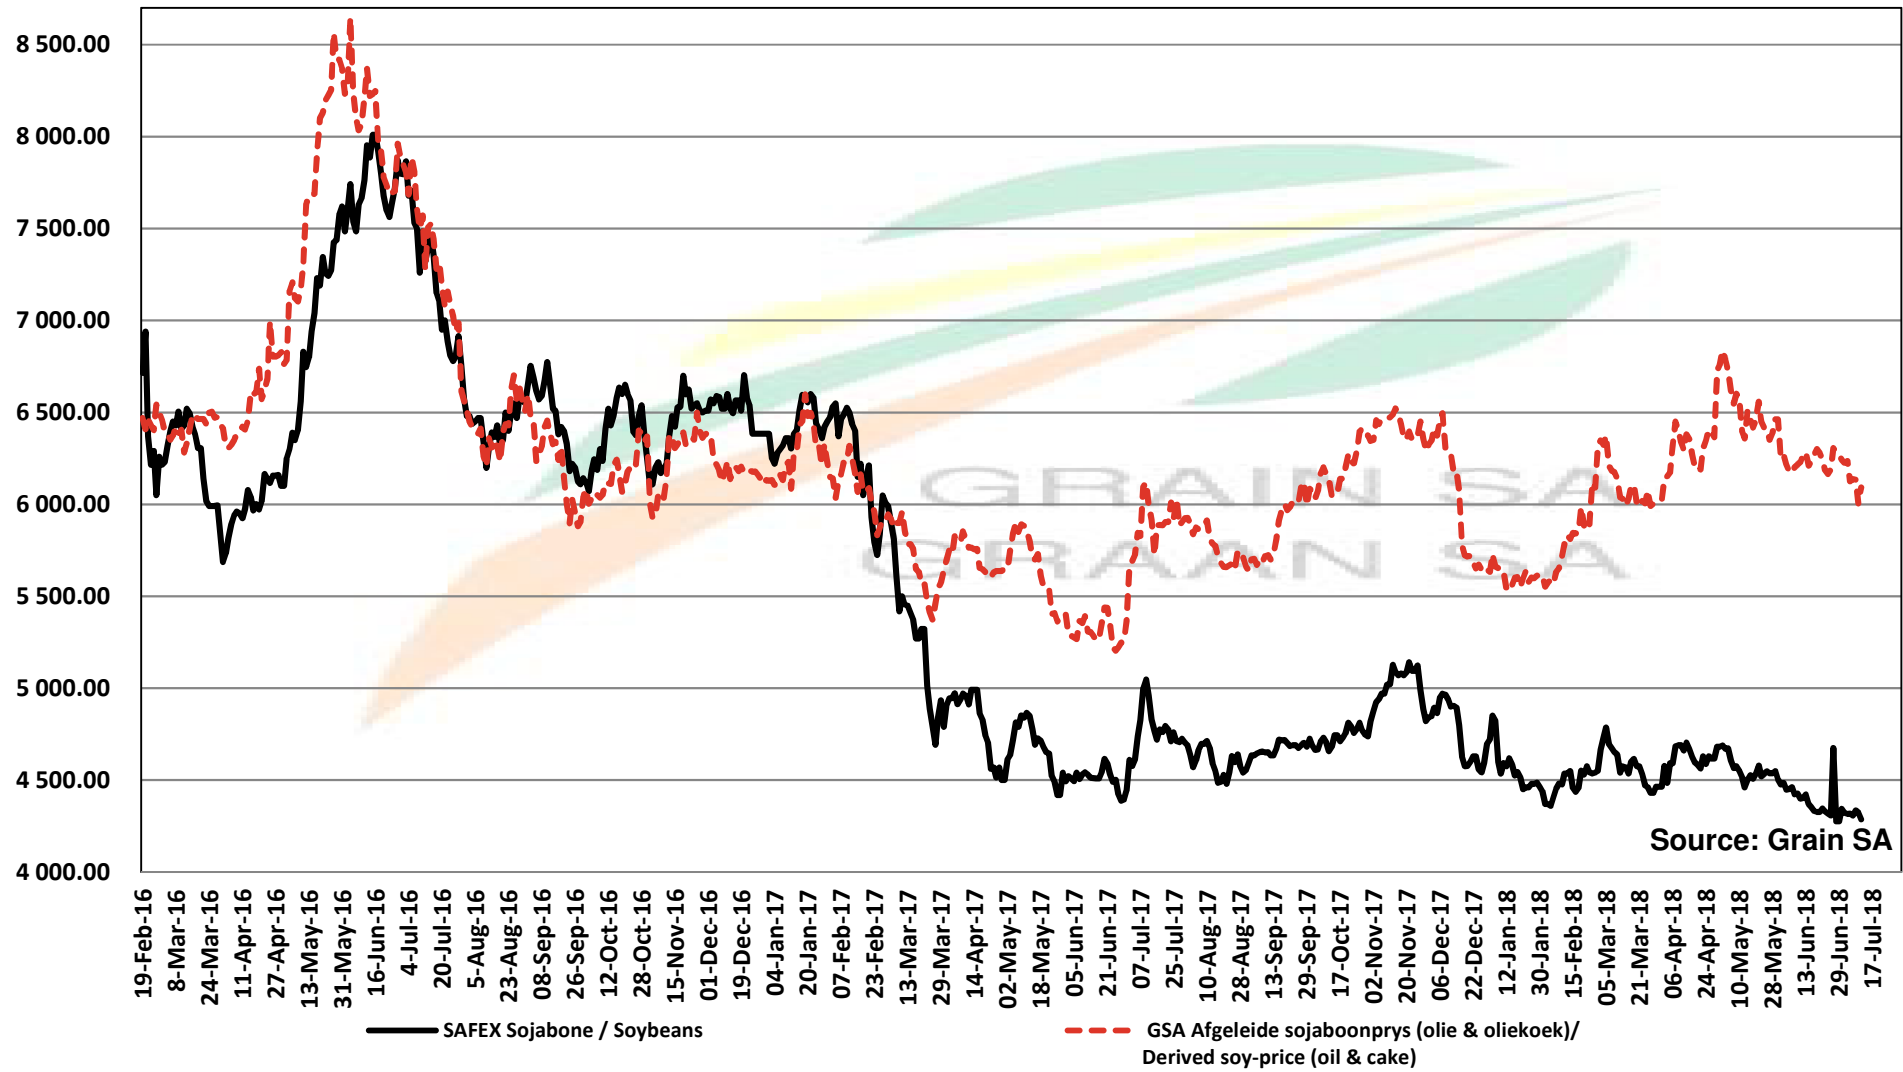

PRICES OF DERIVED SOYBEAN DELIVERED IN RANDFONTEIN PRYSE VAN AFGELEIDE SOJABONE GELEWER IN RANDFONTEIN

Source: Grain SA