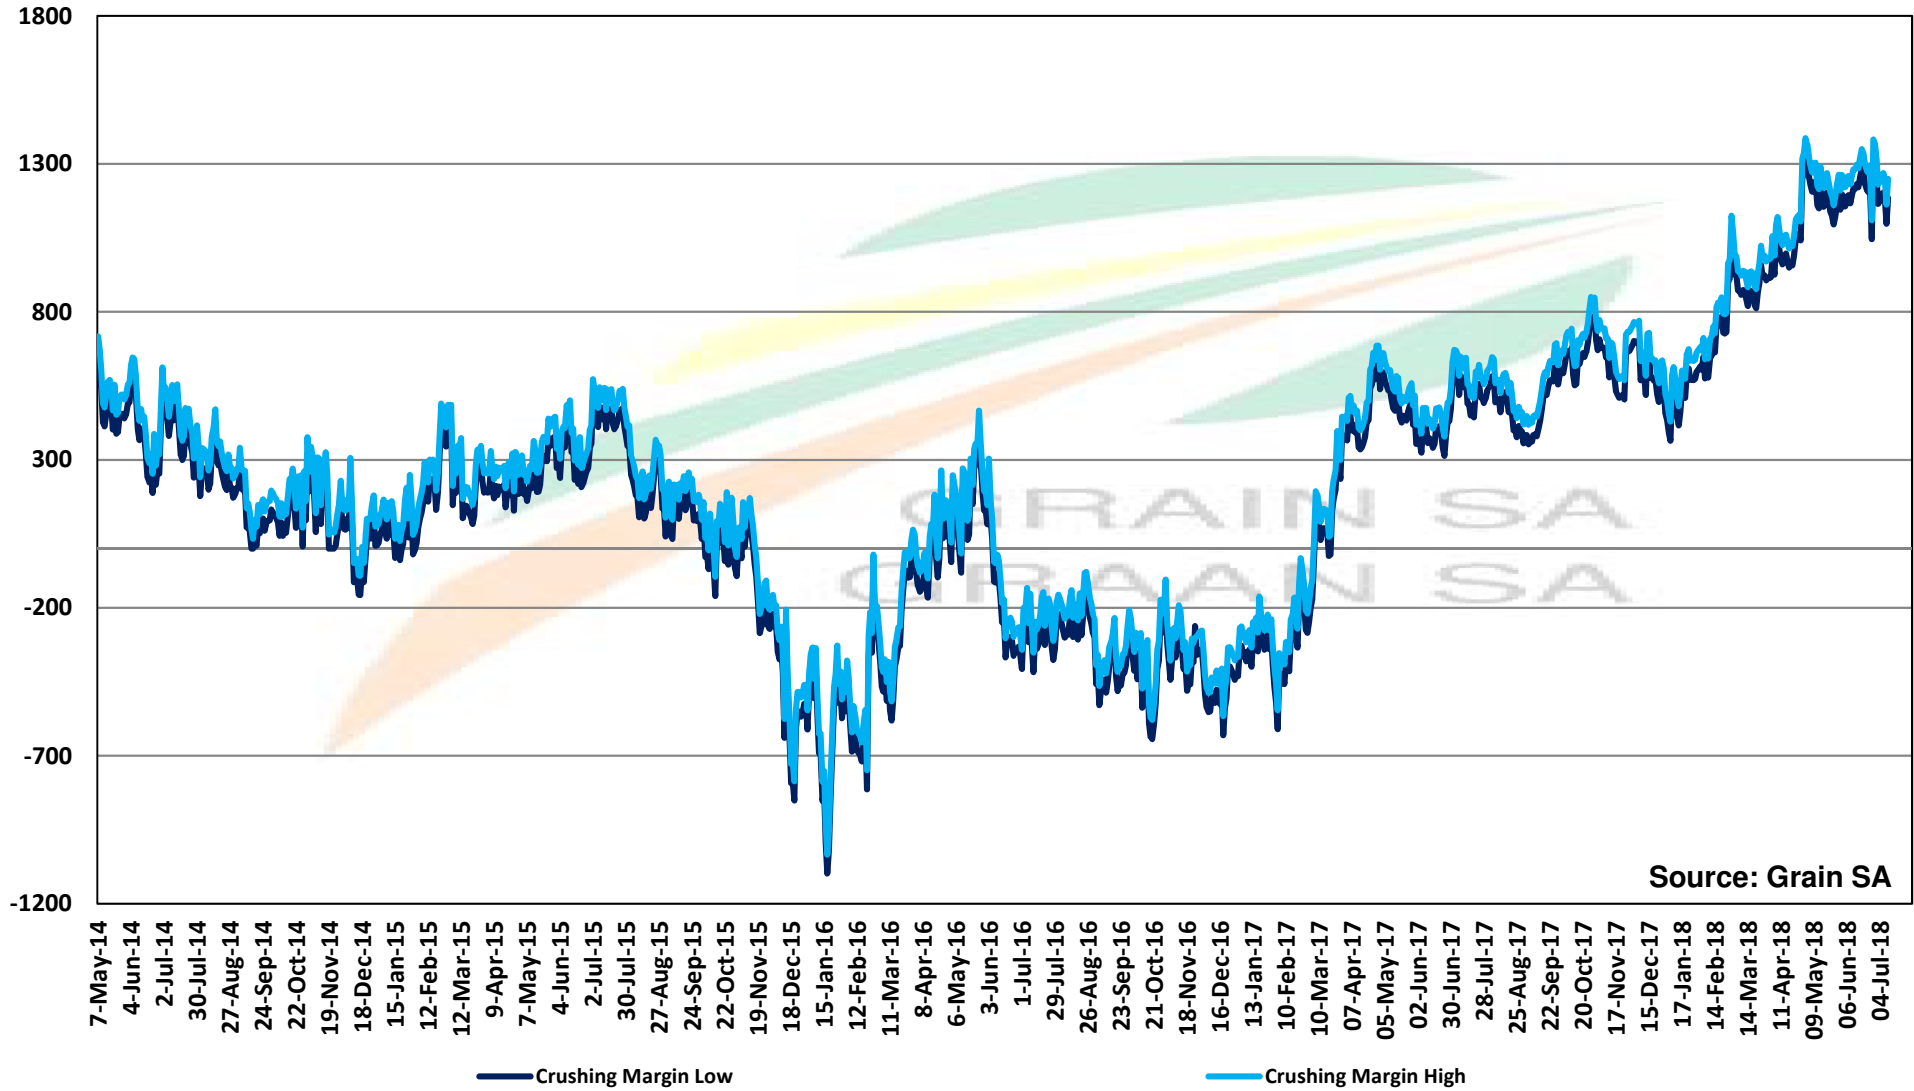

PRICES OF SOYBEAN CRUSHING MARGIN PRYSE VAN SOJABOON PERSMARGE