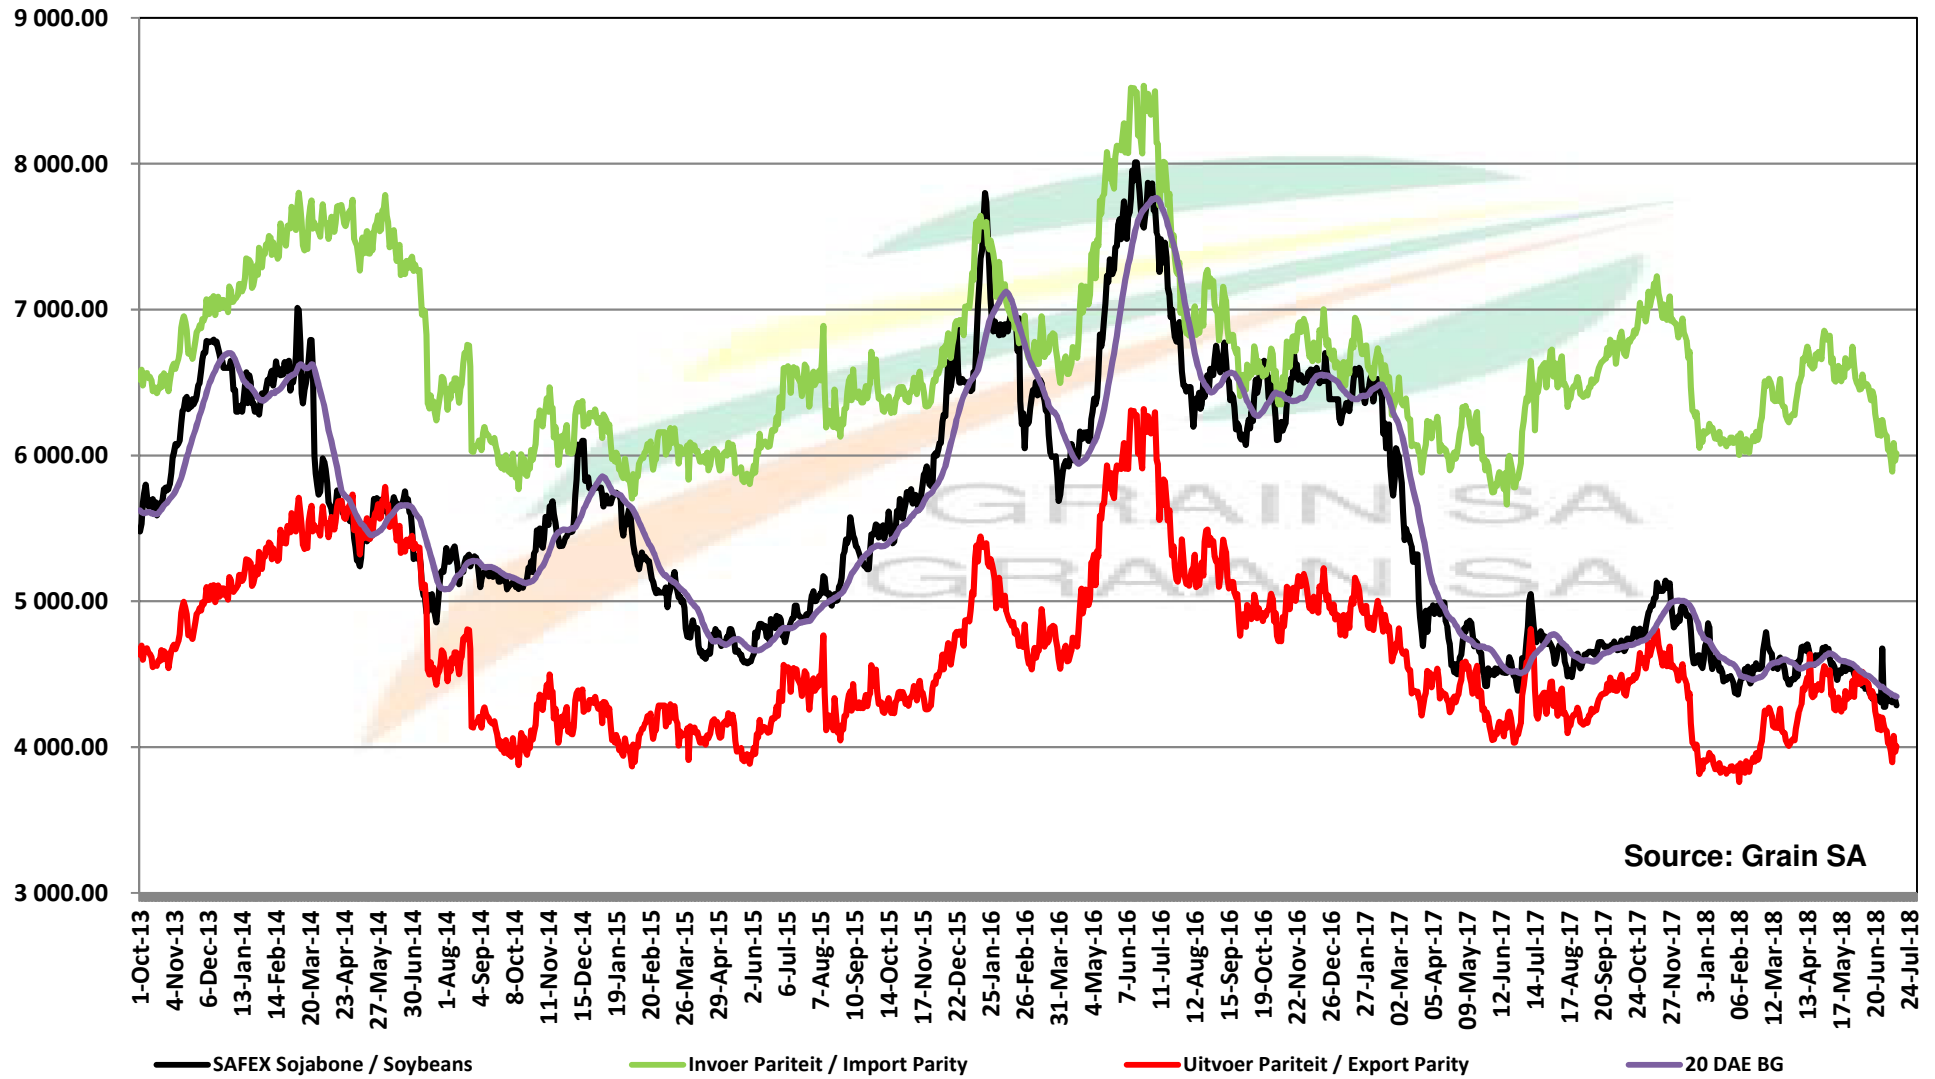

PRICES OF SOYBEAN SEED DELIVERED IN RANDFONTEIN PRYSE VAN SOJABOONSAAD GELEWER IN RANDFONTEIN