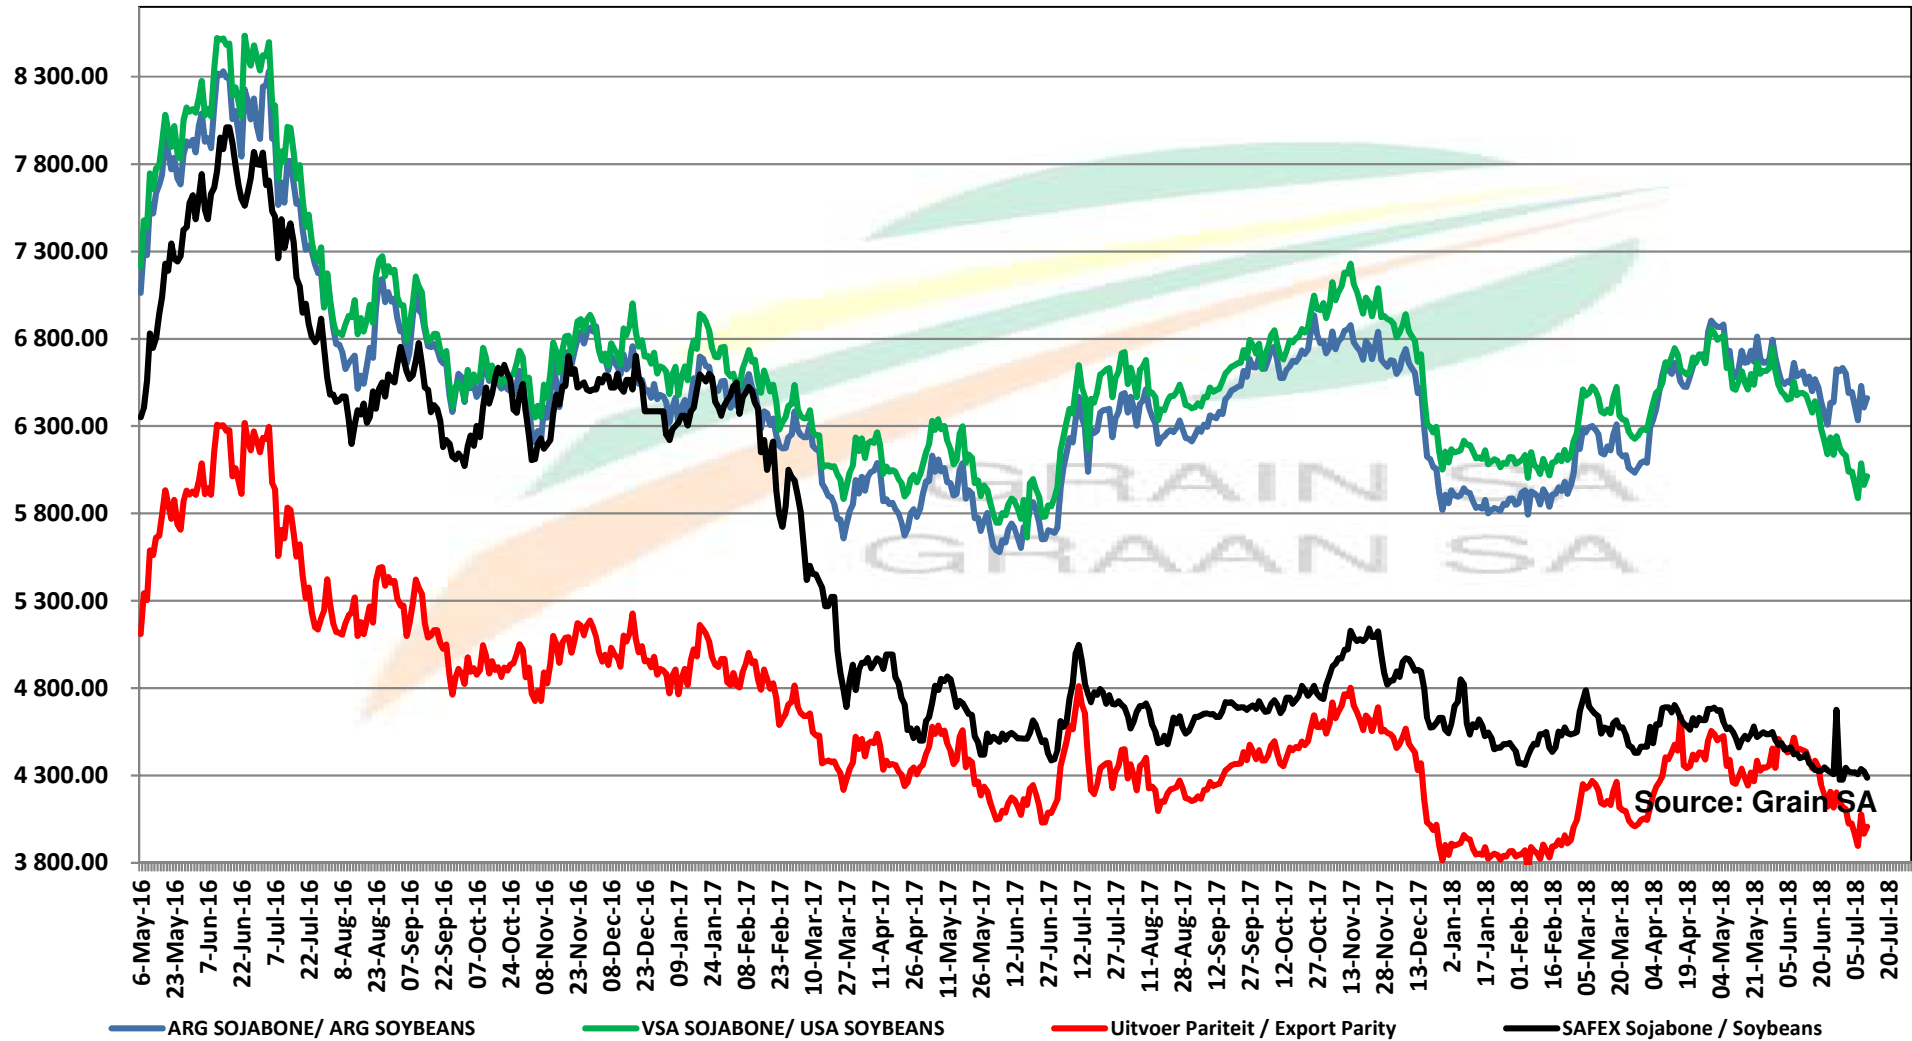

PRICES OF ARGENTINIAN SOYBEAN SEED DELIVERED IN RANDFONTEIN PRYSE VAN ARGENTYNSE SOJABOONSAAD GELEWER IN RANDFONTEIN

Source: Grain SA