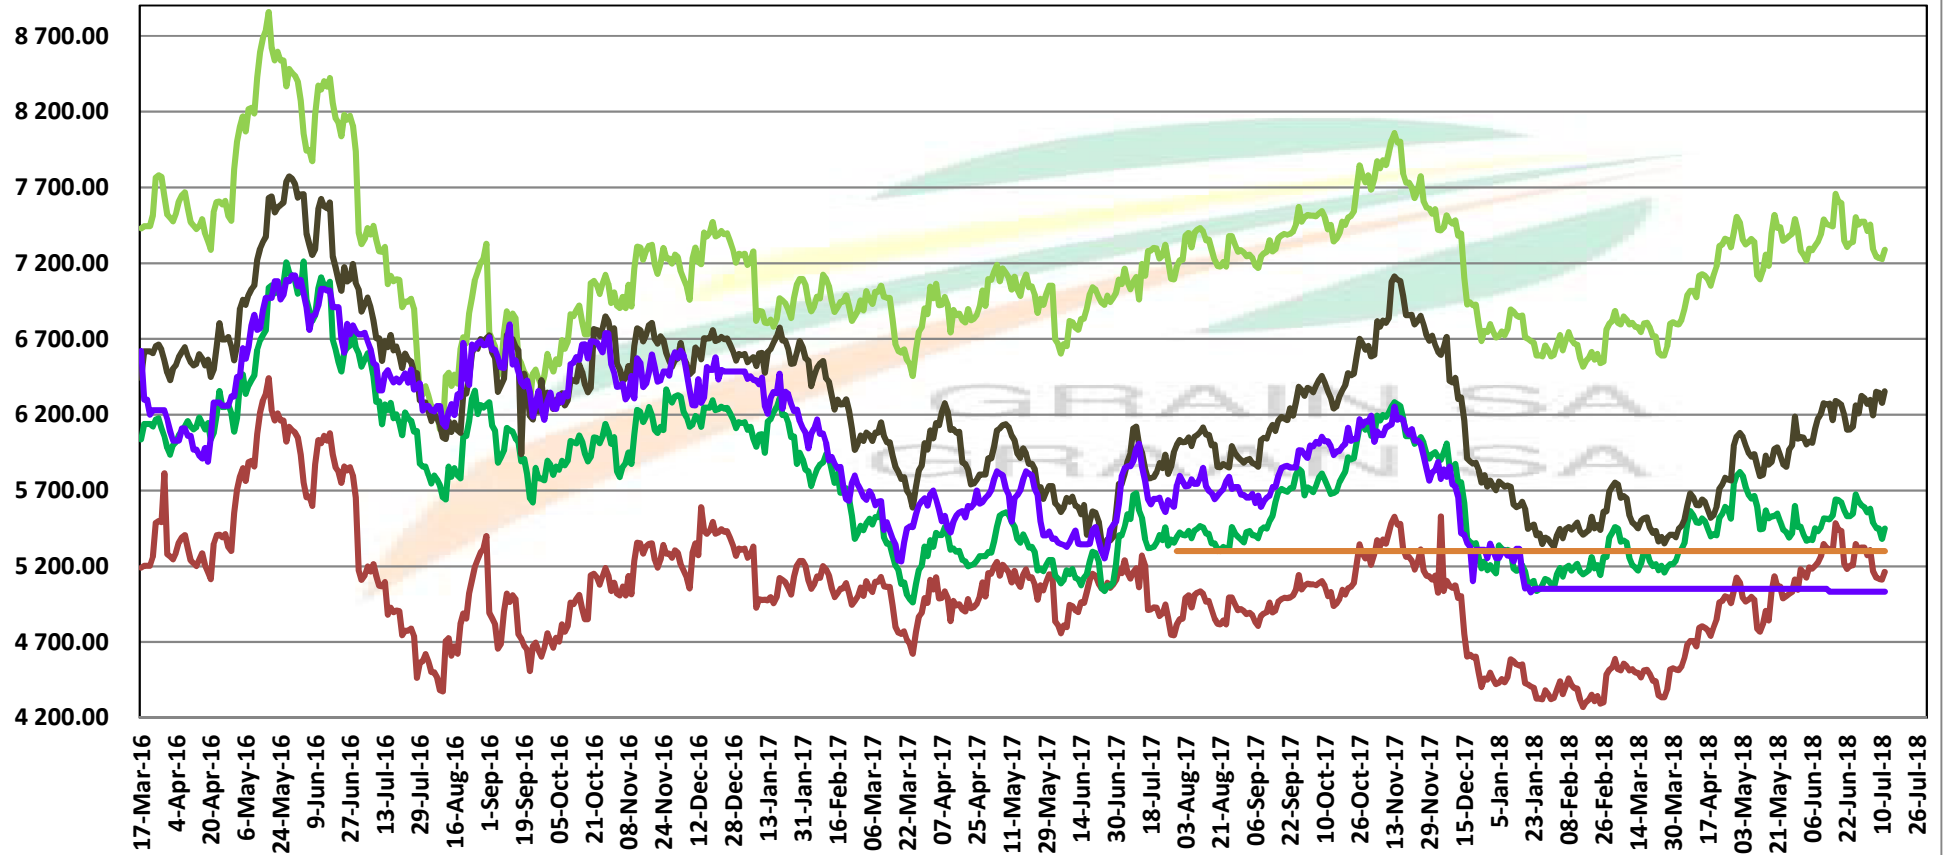

Prices of Canola in the South Cape (Swellendam) Canolapryse in die Suid-Kaap (Swellendam)

Source: Grain SA

- Import Par - S/Cape
- Export Parity - S/Cape
- GSA Derived Canola Price - S/Cape (Milldoor)
- GSA Derived Rapeseed Price - S/Cape (Milldoor)
- Canola Milldoor Price SOILL
- SOIL Final Producer Price SOILL