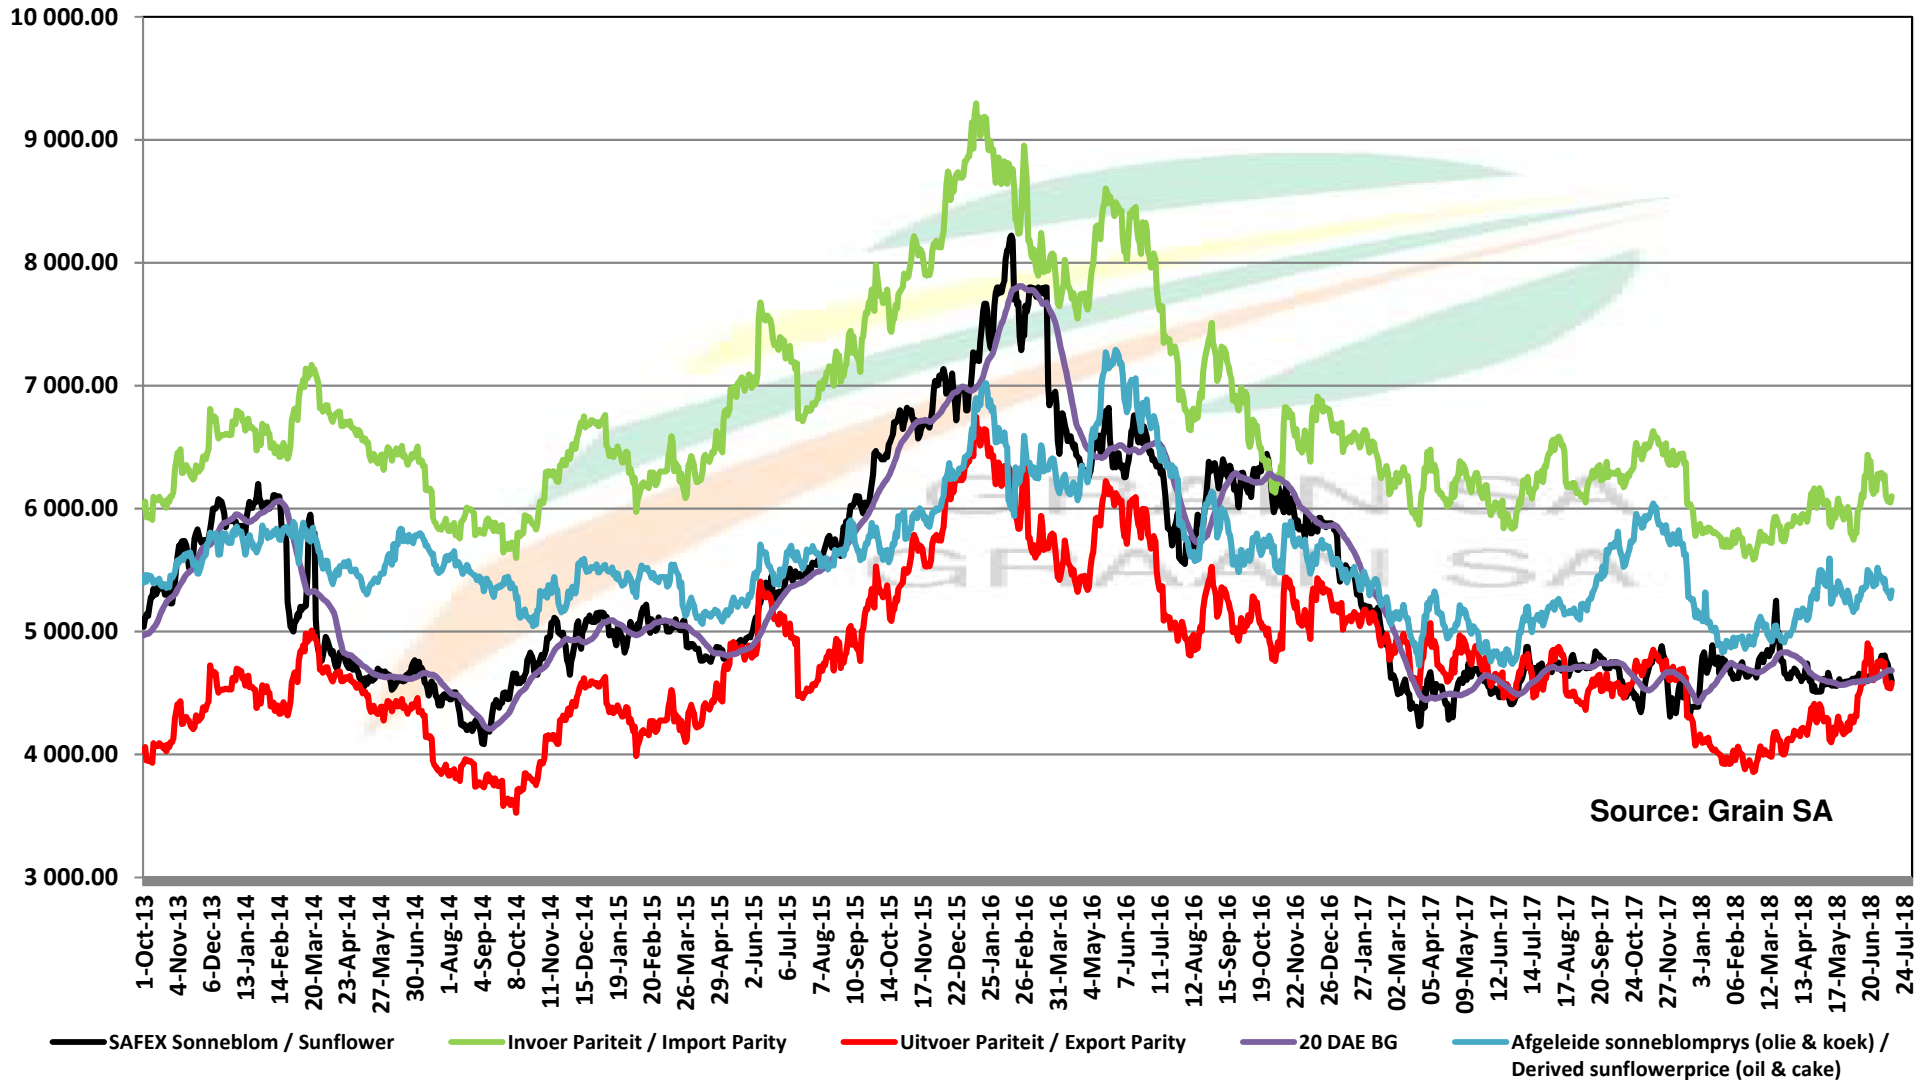

PRICES OF EU SUNFLOWER SEED DELIVERED IN RANDFONTEIN PRYSE VAN EU SONNEBLOMSAAD GELEWER IN RANDFONTEIN

PRICES OF EU SUNFLOWER SEED DELIVERED IN RANDFONTEIN PRYSE VAN EU SONNEBLOMSAAD GELEWER IN RANDFONTEIN