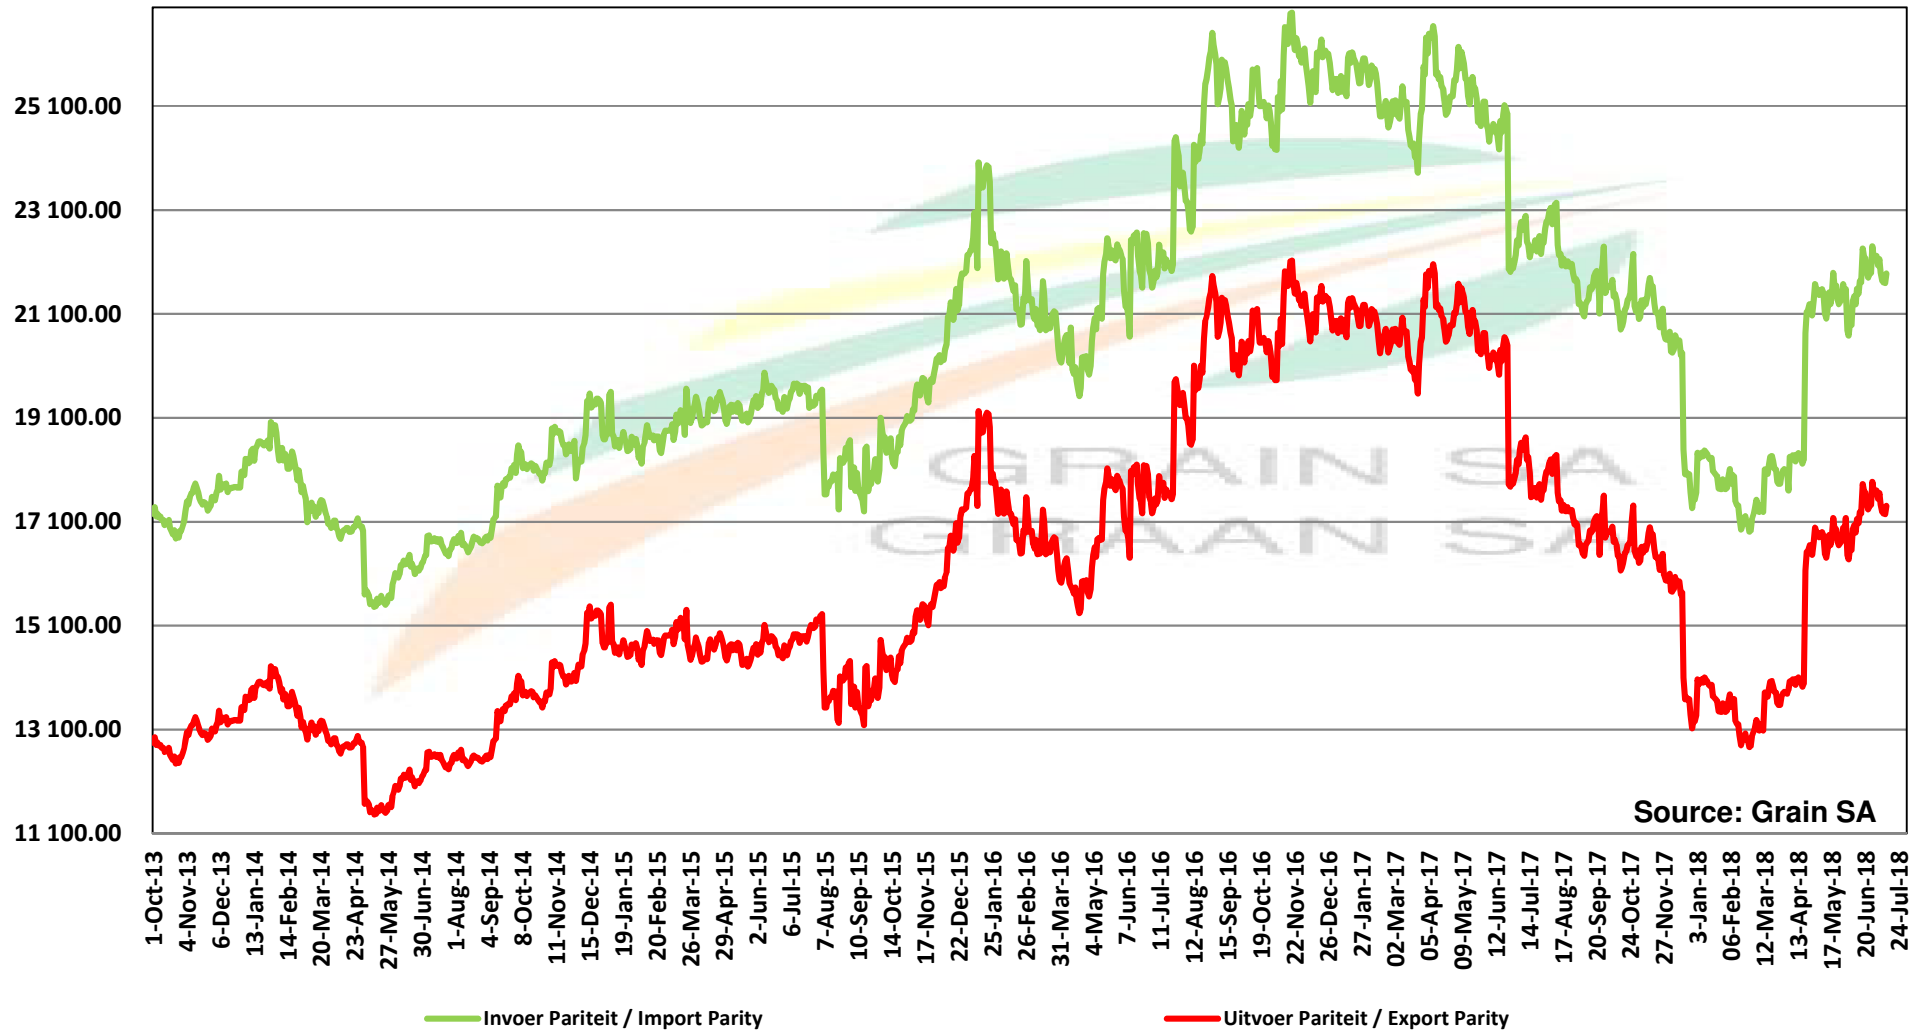

PRICES OF PROCESSED AND GRADED USA CHOICE GRADE GROUNDNUTS (40/50) (RANDFONTEIN)
PRYSE VAN UITGEDOP EN GESORTEERDE VSA KEURGRAAD GRONDBONE MET 'N PITGROOTTE VAN
40/50 pitgrootte (RANDFONTEIN)