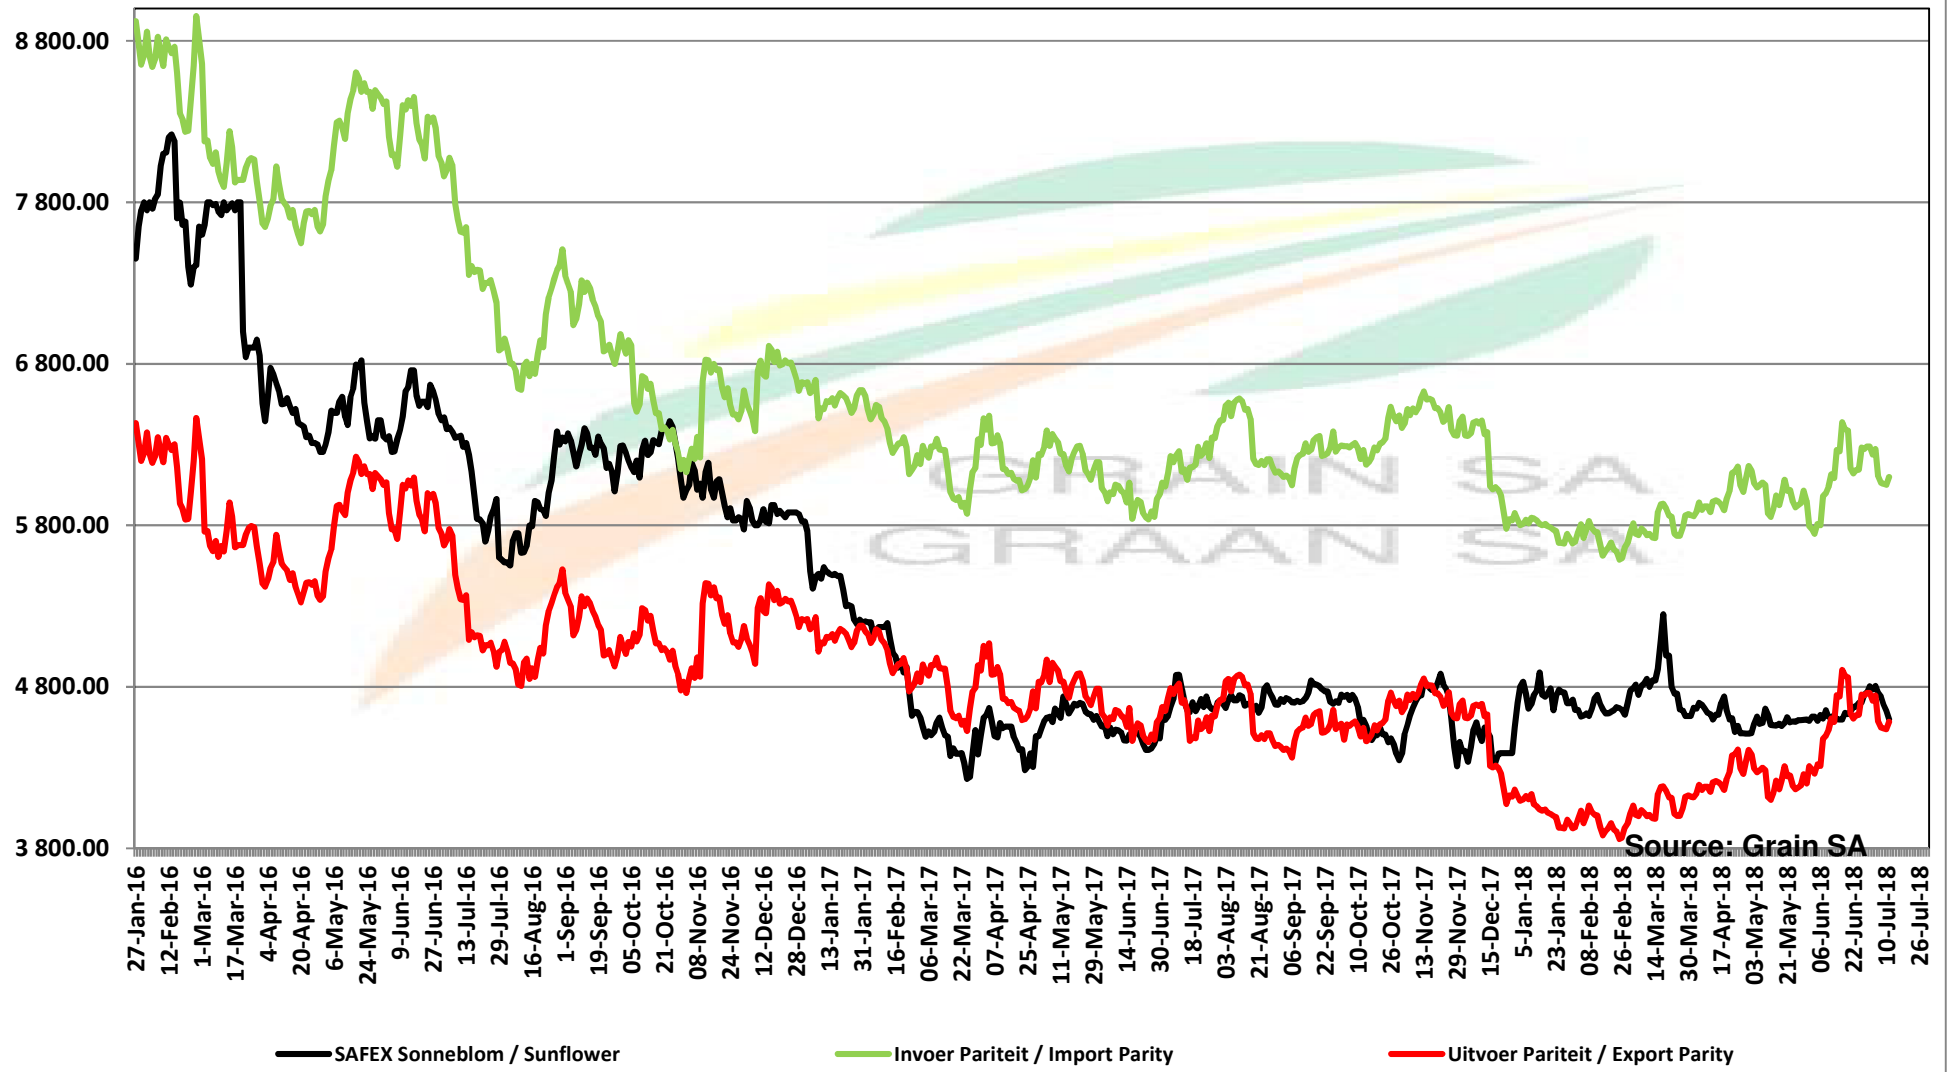

PRICES OF EU SUNFLOWER SEED DELIVERED IN RANDFONTEIN PRYSE VAN EU SONNEBLOMSAAD GELEWER IN RANDFONTEIN

PRICES OF EU SUNFLOWER SEED DELIVERED IN RANDFONTEIN PRYSE VAN EU SONNEBLOMSAAD GELEWER IN RANDFONTEIN