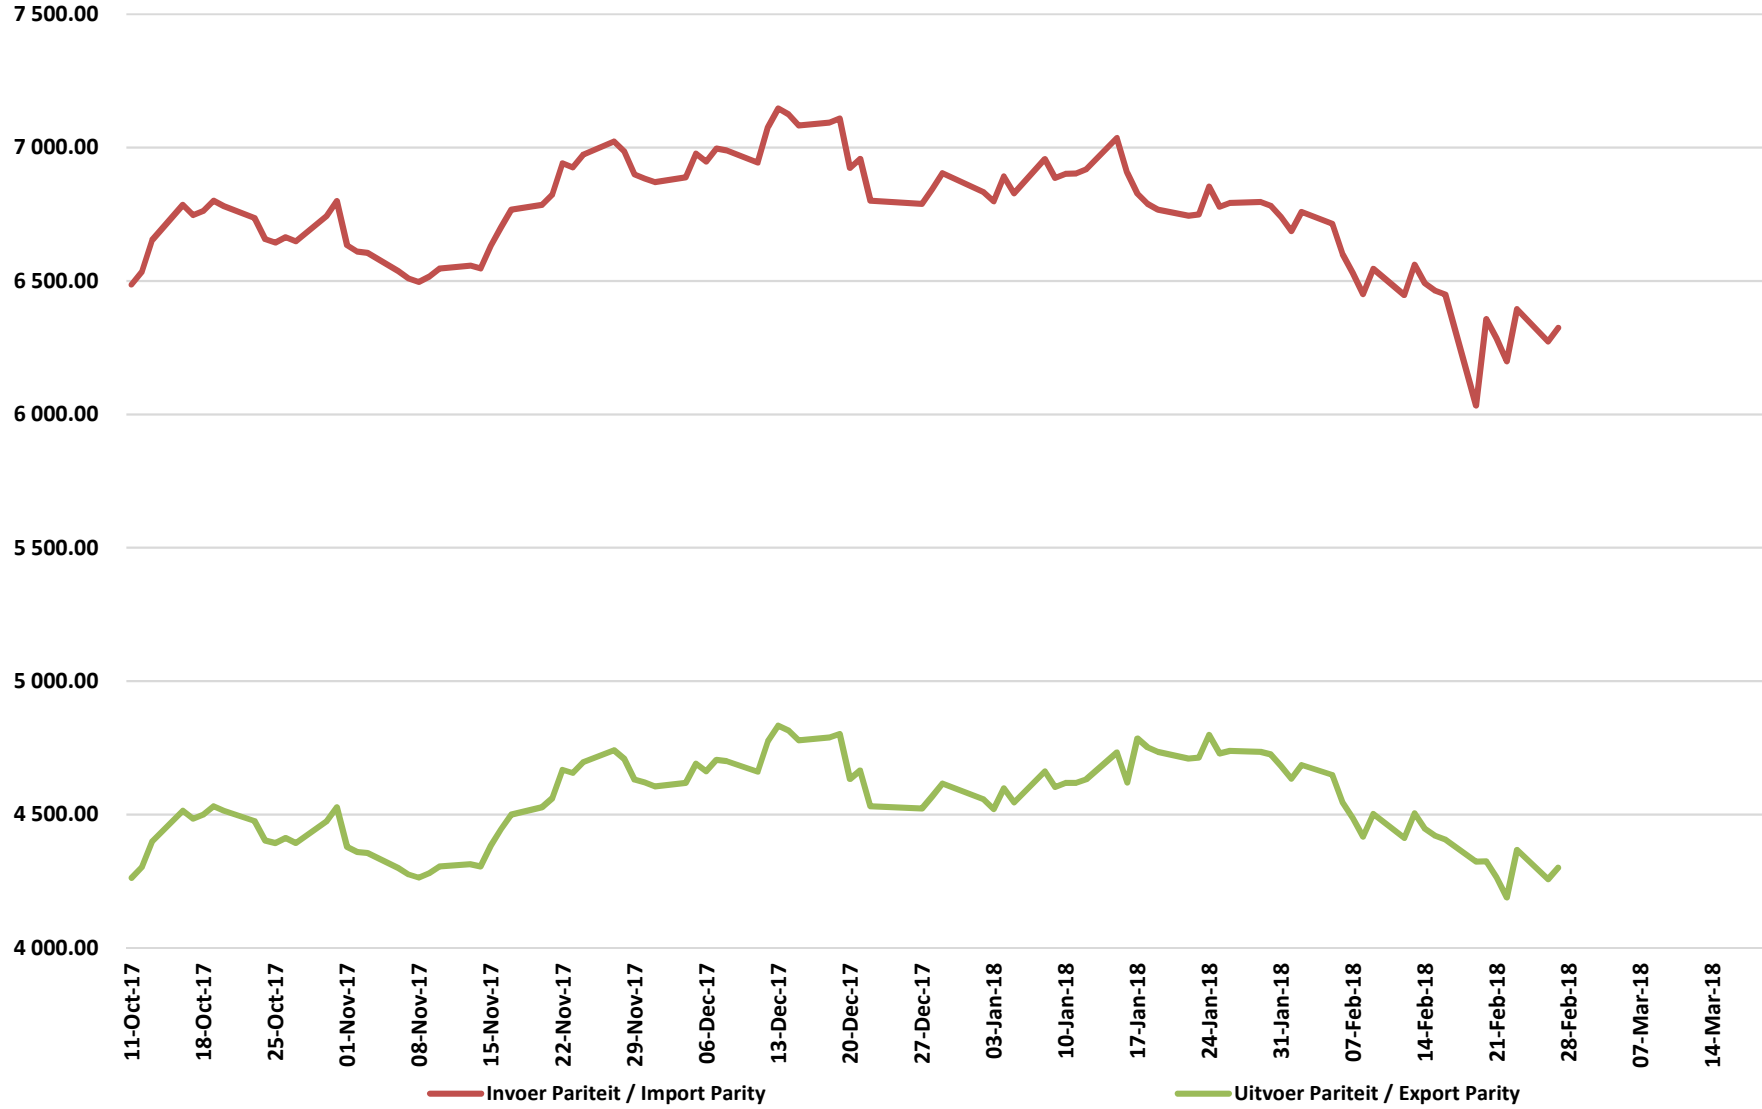

PRICES OF SOYBEAN SEED DELIVERED IN RANDFONTEIN Jul 2018
PRYSE VAN SOJABOONSAAD GELEWER IN RANDFONTEIN Jul 2018