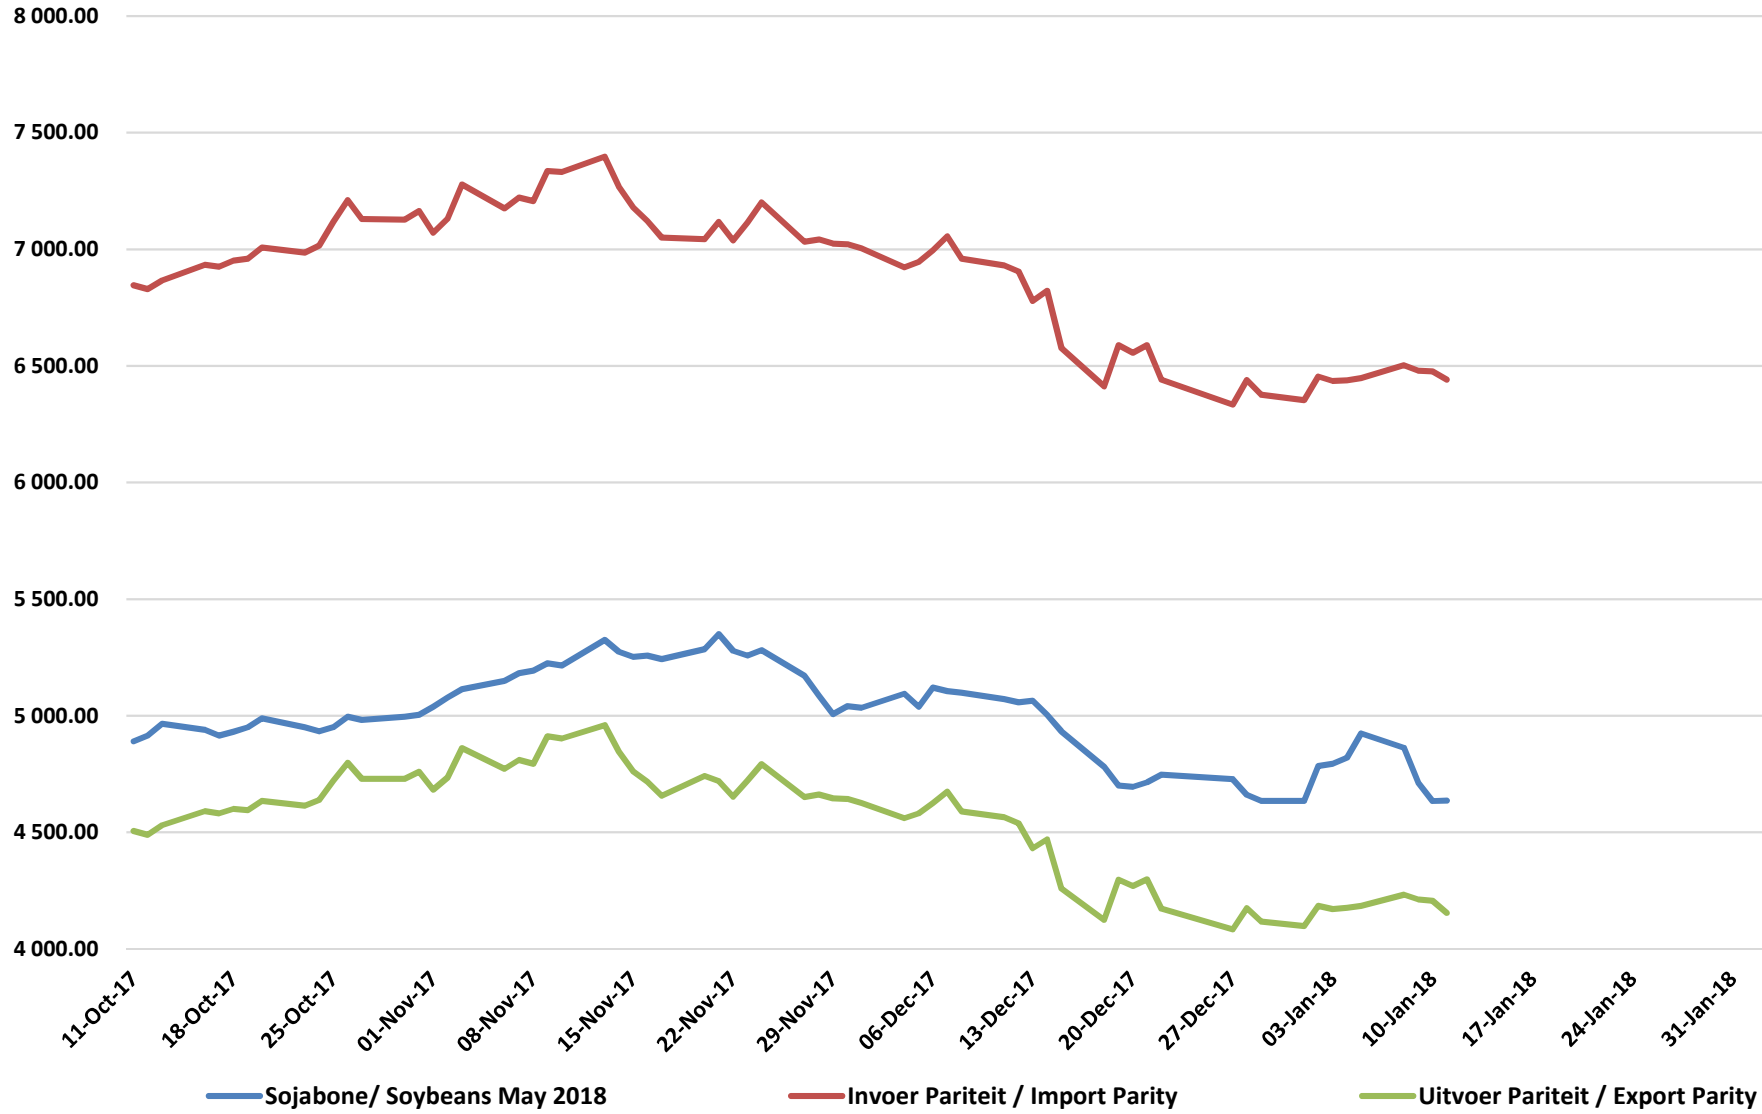

PRICES OF SOYBEAN SEED DELIVERED IN RANDFONTEIN May 2018
PRYSE VAN SOJABOONSAAD GELEWER IN RANDFONTEIN Mei 2018