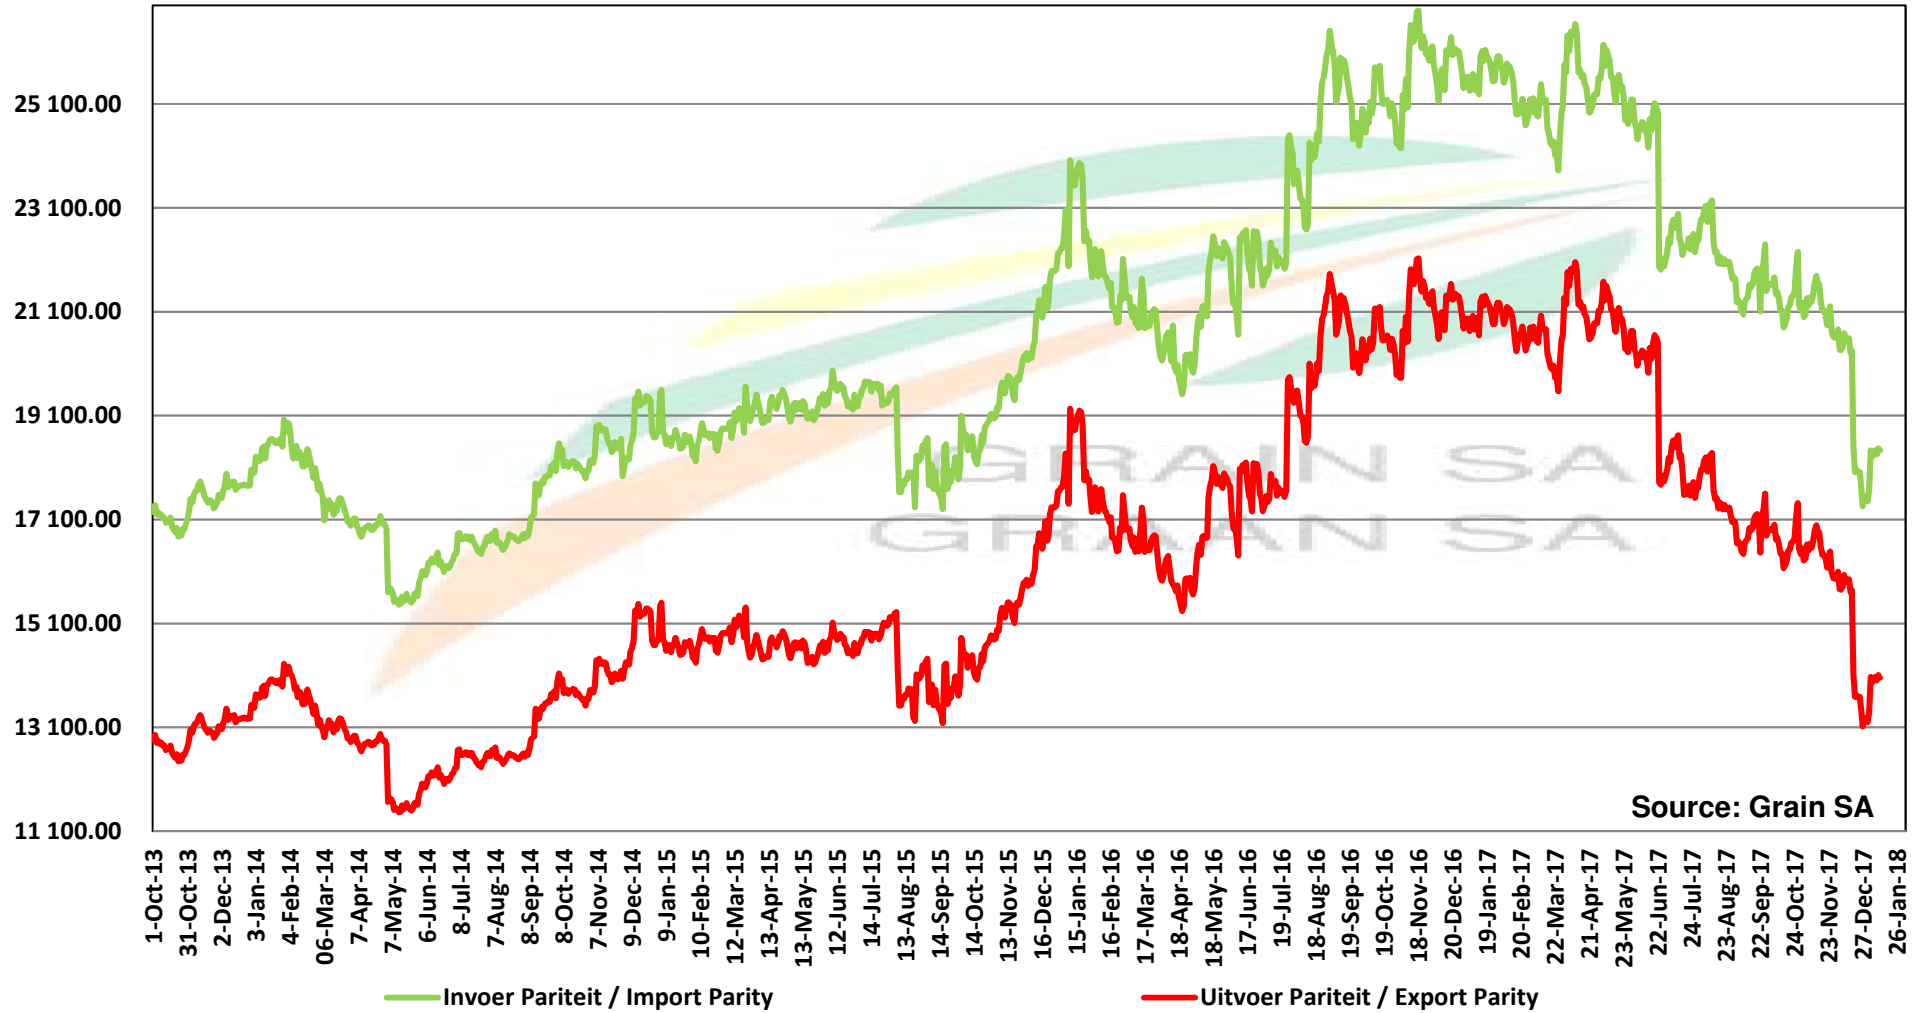

PRICES OF PROCESSED AND GRADED USA CHOICE GRADE GROUNDNUTS (40/50) (RANDFONTEIN)
PRYSE VAN UITGEDOP EN GESORTEERDE VSA KEURGRAAD GRONDBONE MET 'N PITGROOTTE VAN
40/50 pitgrootte (RANDFONTEIN)