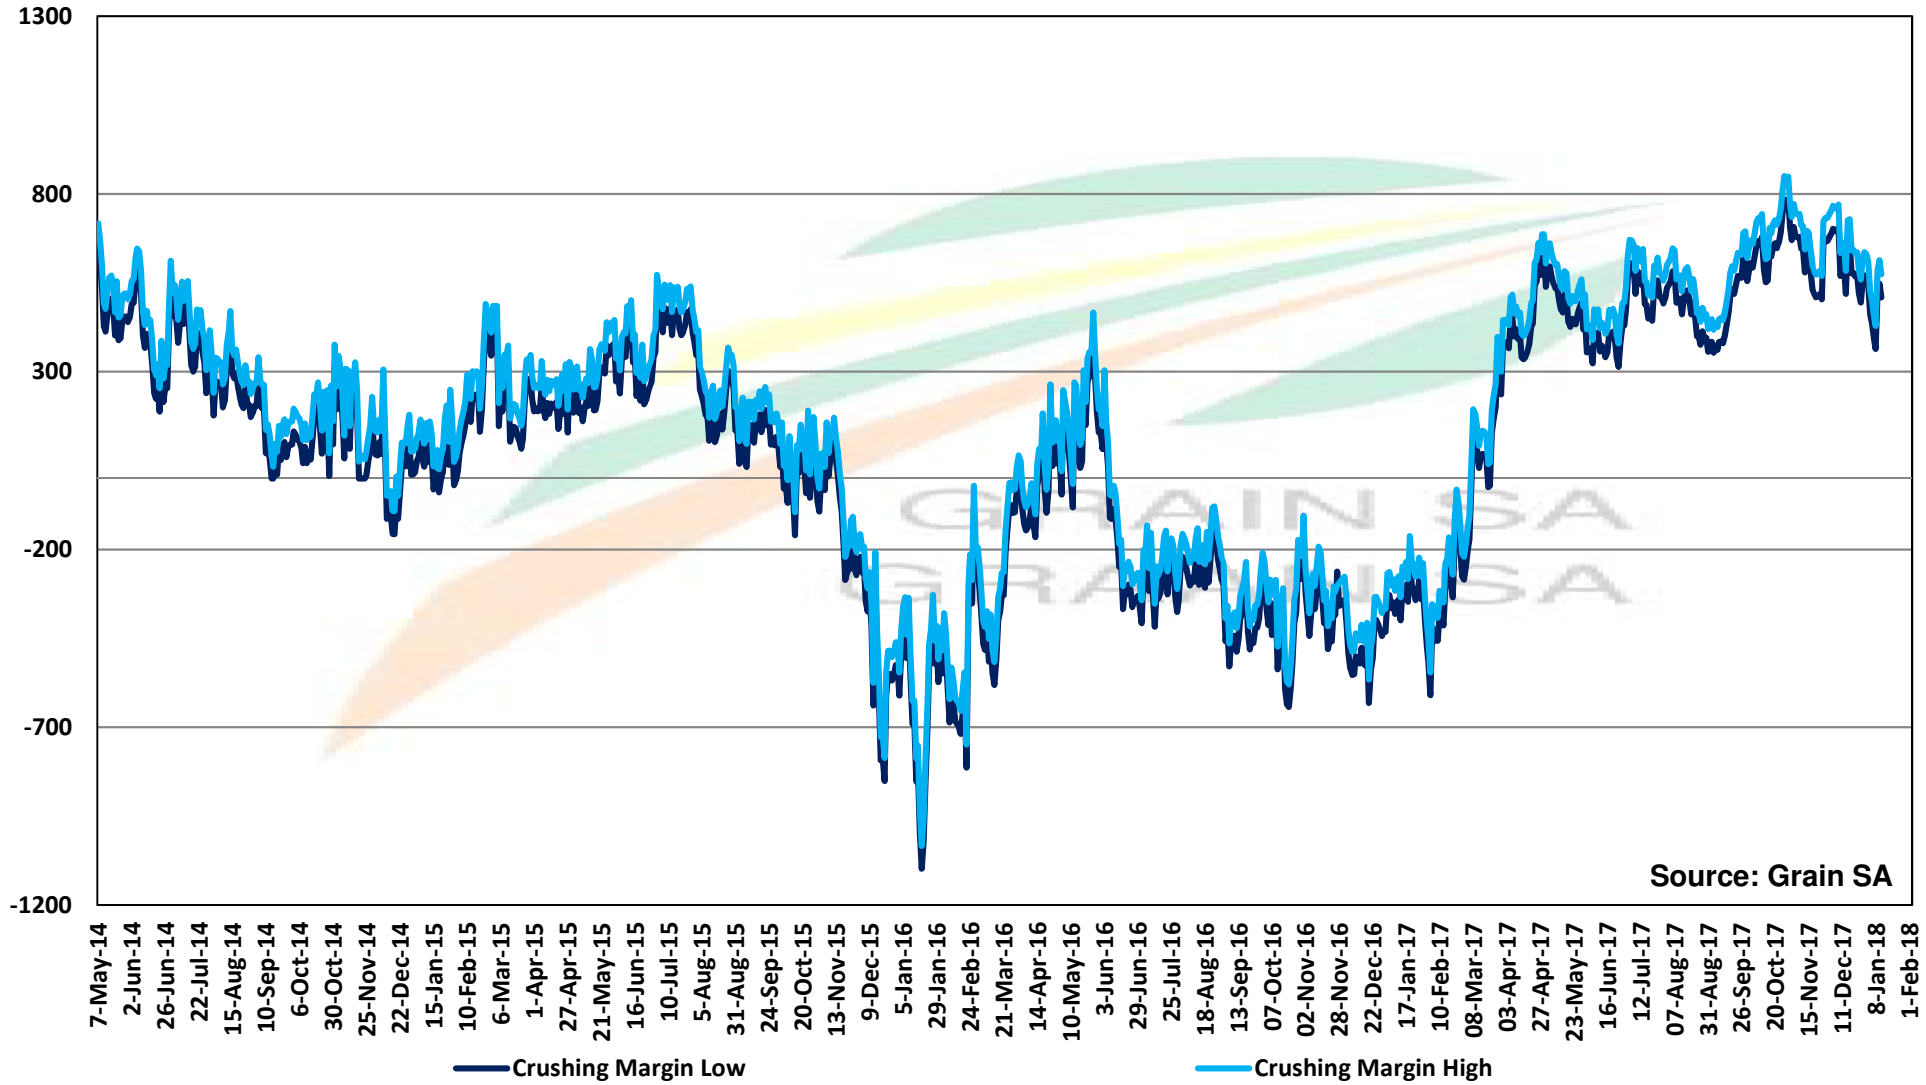

PRICES OF SOYBEAN CRUSHING MARGIN PRYSE VAN SOJABOON PERSMARGE

Source: Grain SA