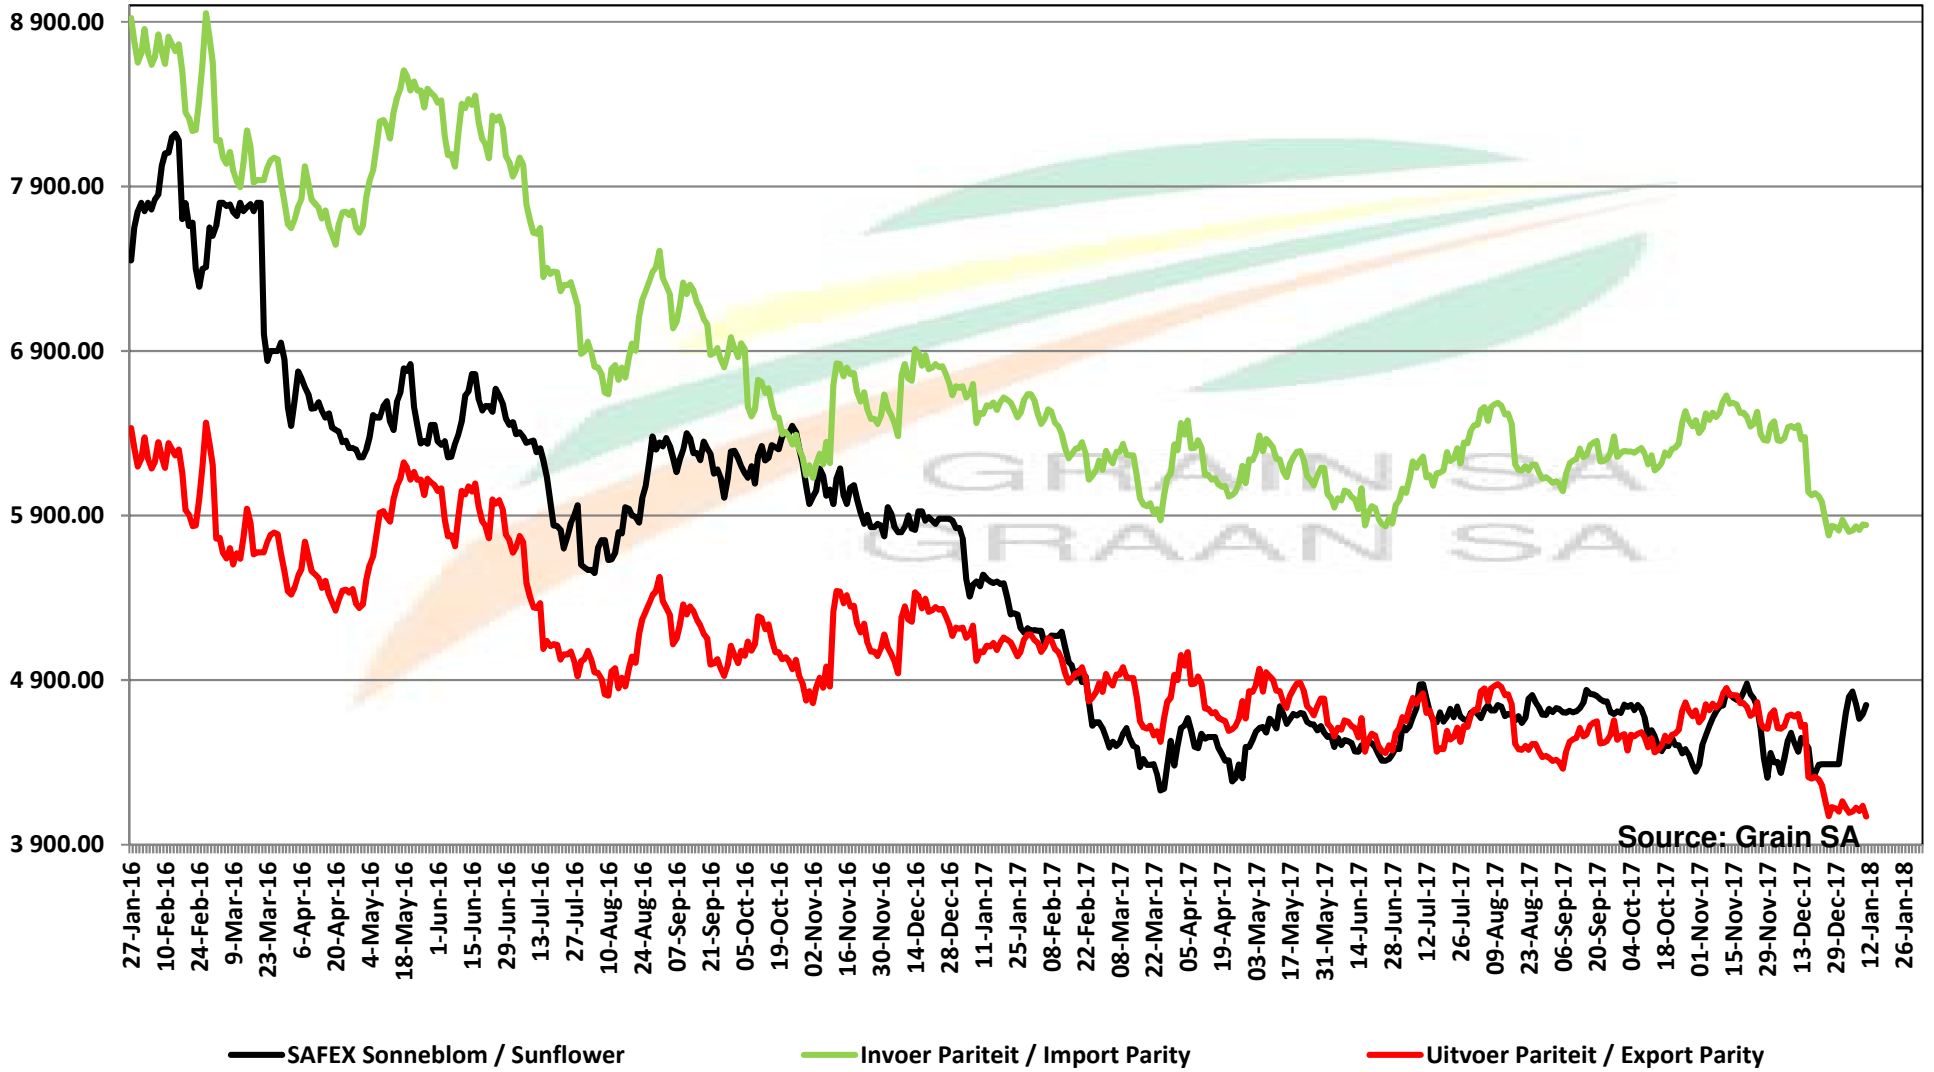

PRICES OF EU SUNFLOWER SEED DELIVERED IN RANDFONTEIN PRYSE VAN EU SONNEBLOMSAAD GELEWER IN RANDFONTEIN

Source: Grain SA

PRICES OF EU SUNFLOWER SEED DELIVERED IN RANDFONTEIN
PRYSE VAN EU SONNEBLOMSAAD GELEWER IN RANDFONTEIN