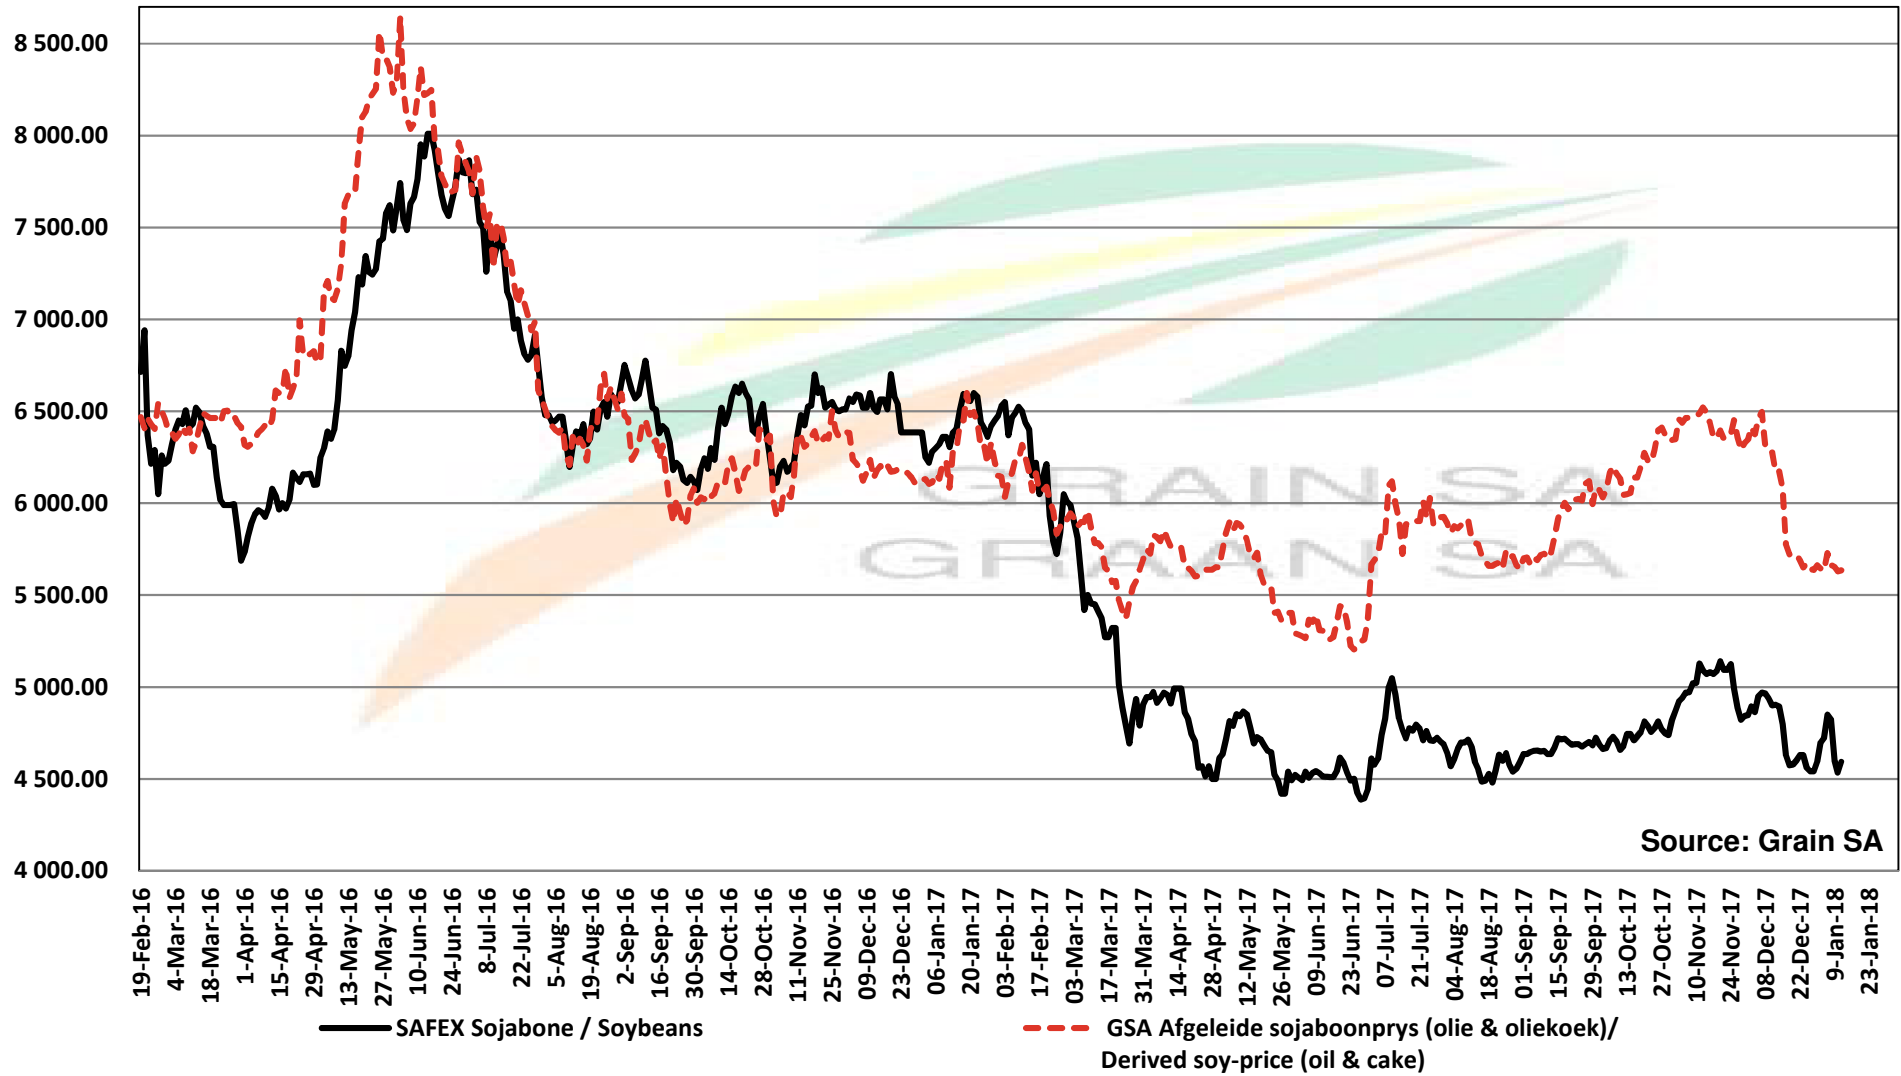

PRICES OF DERIVED SOYBEAN DELIVERED IN RANDFONTEIN PRYSE VAN AFGELEIDE SOJABONE GELEWER IN RANDFONTEIN