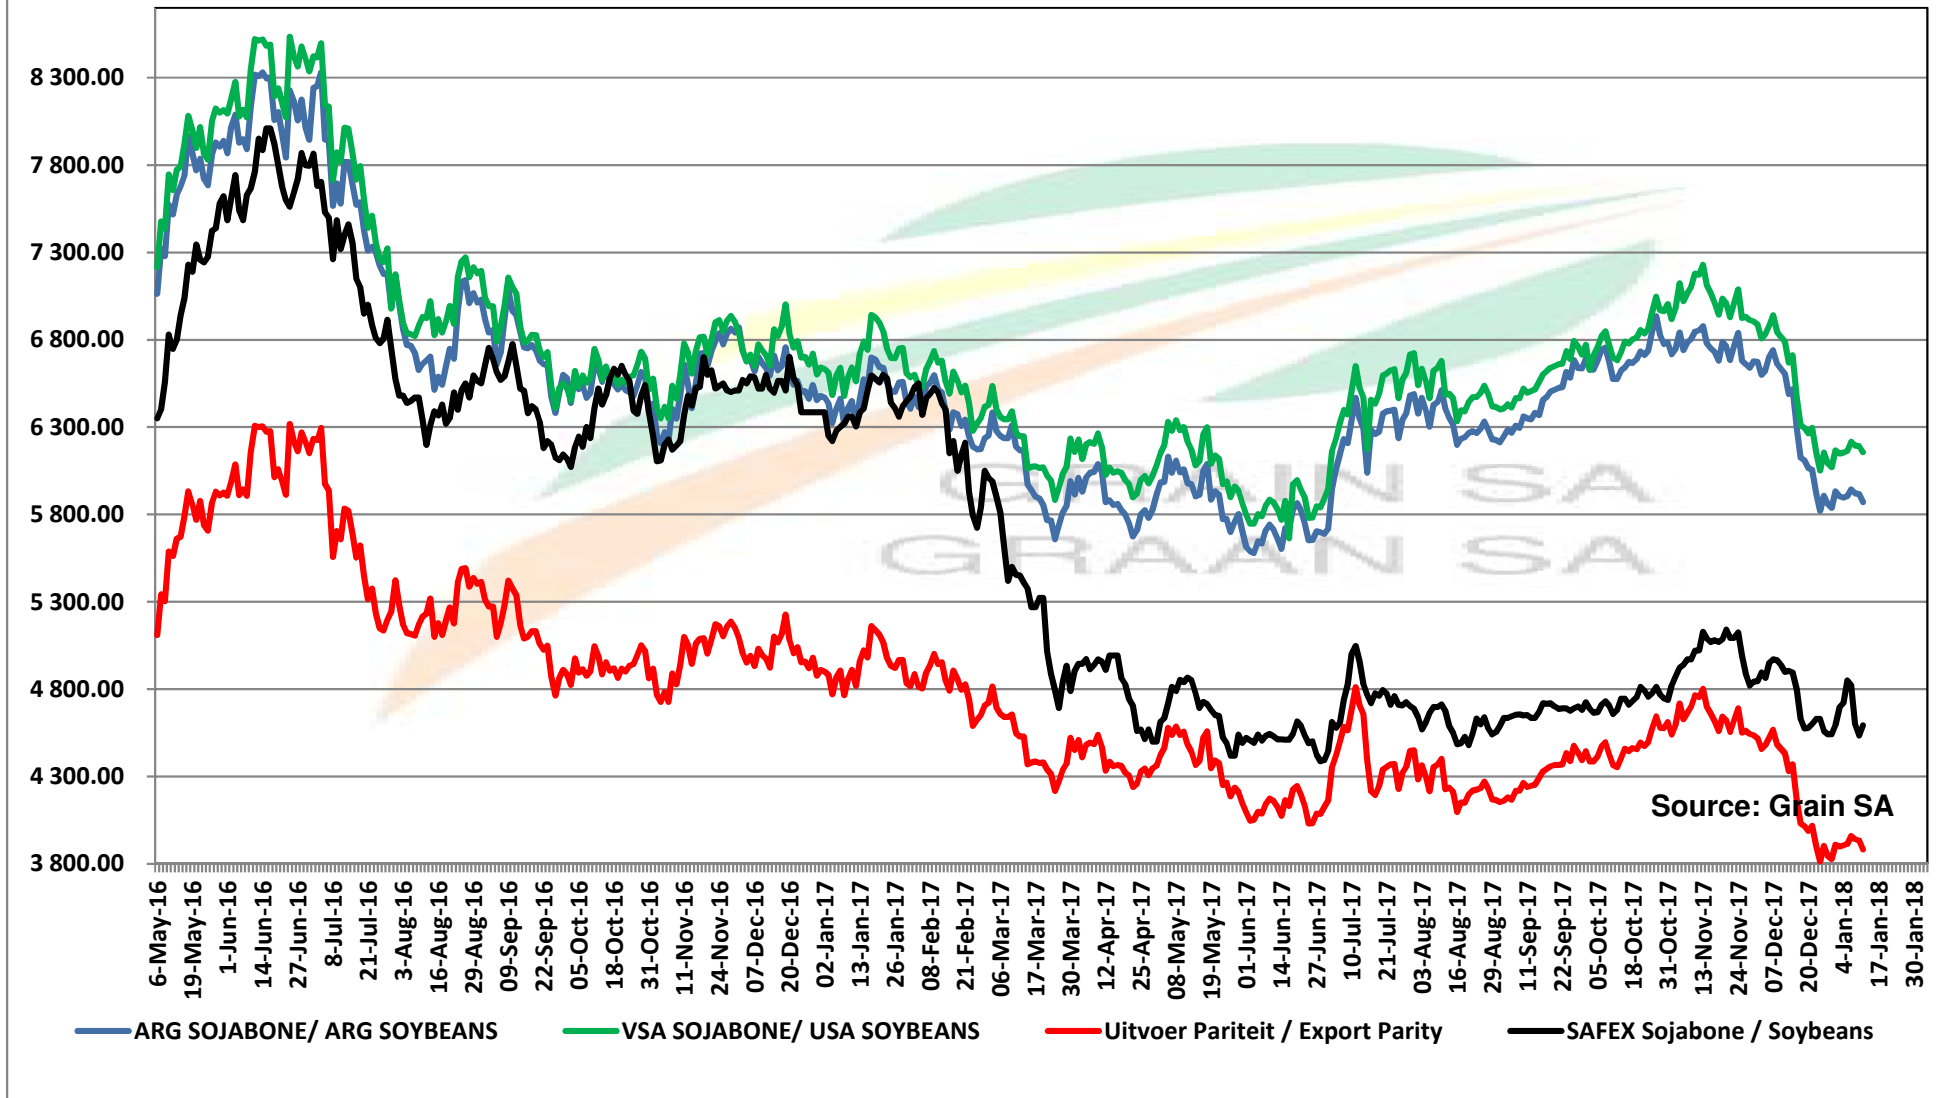

PRICES OF ARGENTINIAN SOYBEAN SEED DELIVERED IN RANDFONTEIN PRYSE VAN ARGENTYNSE SOJABOONSAAD GELEWER IN RANDFONTEIN