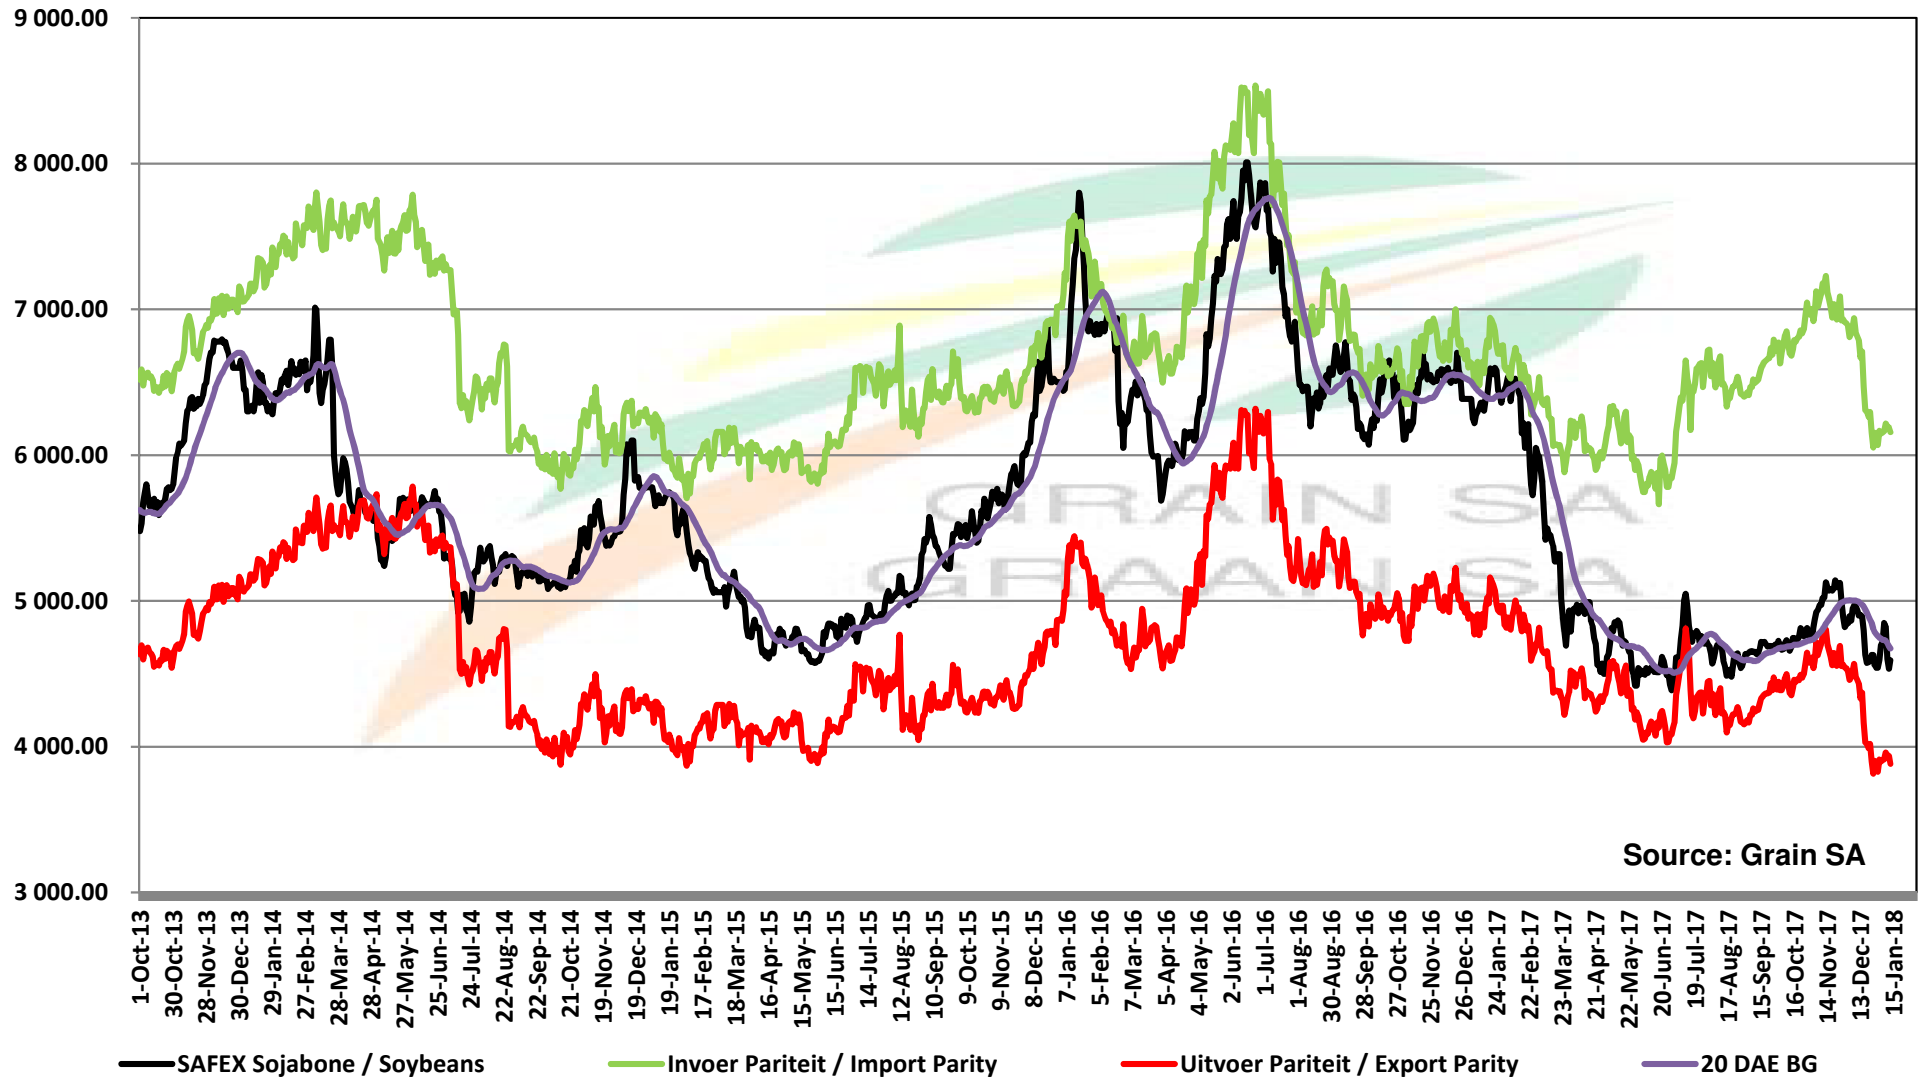

PRICES OF SOYBEAN SEED DELIVERED IN RANDFONTEIN PRYSE VAN SOJABOONSAAD GELEWER IN RANDFONTEIN