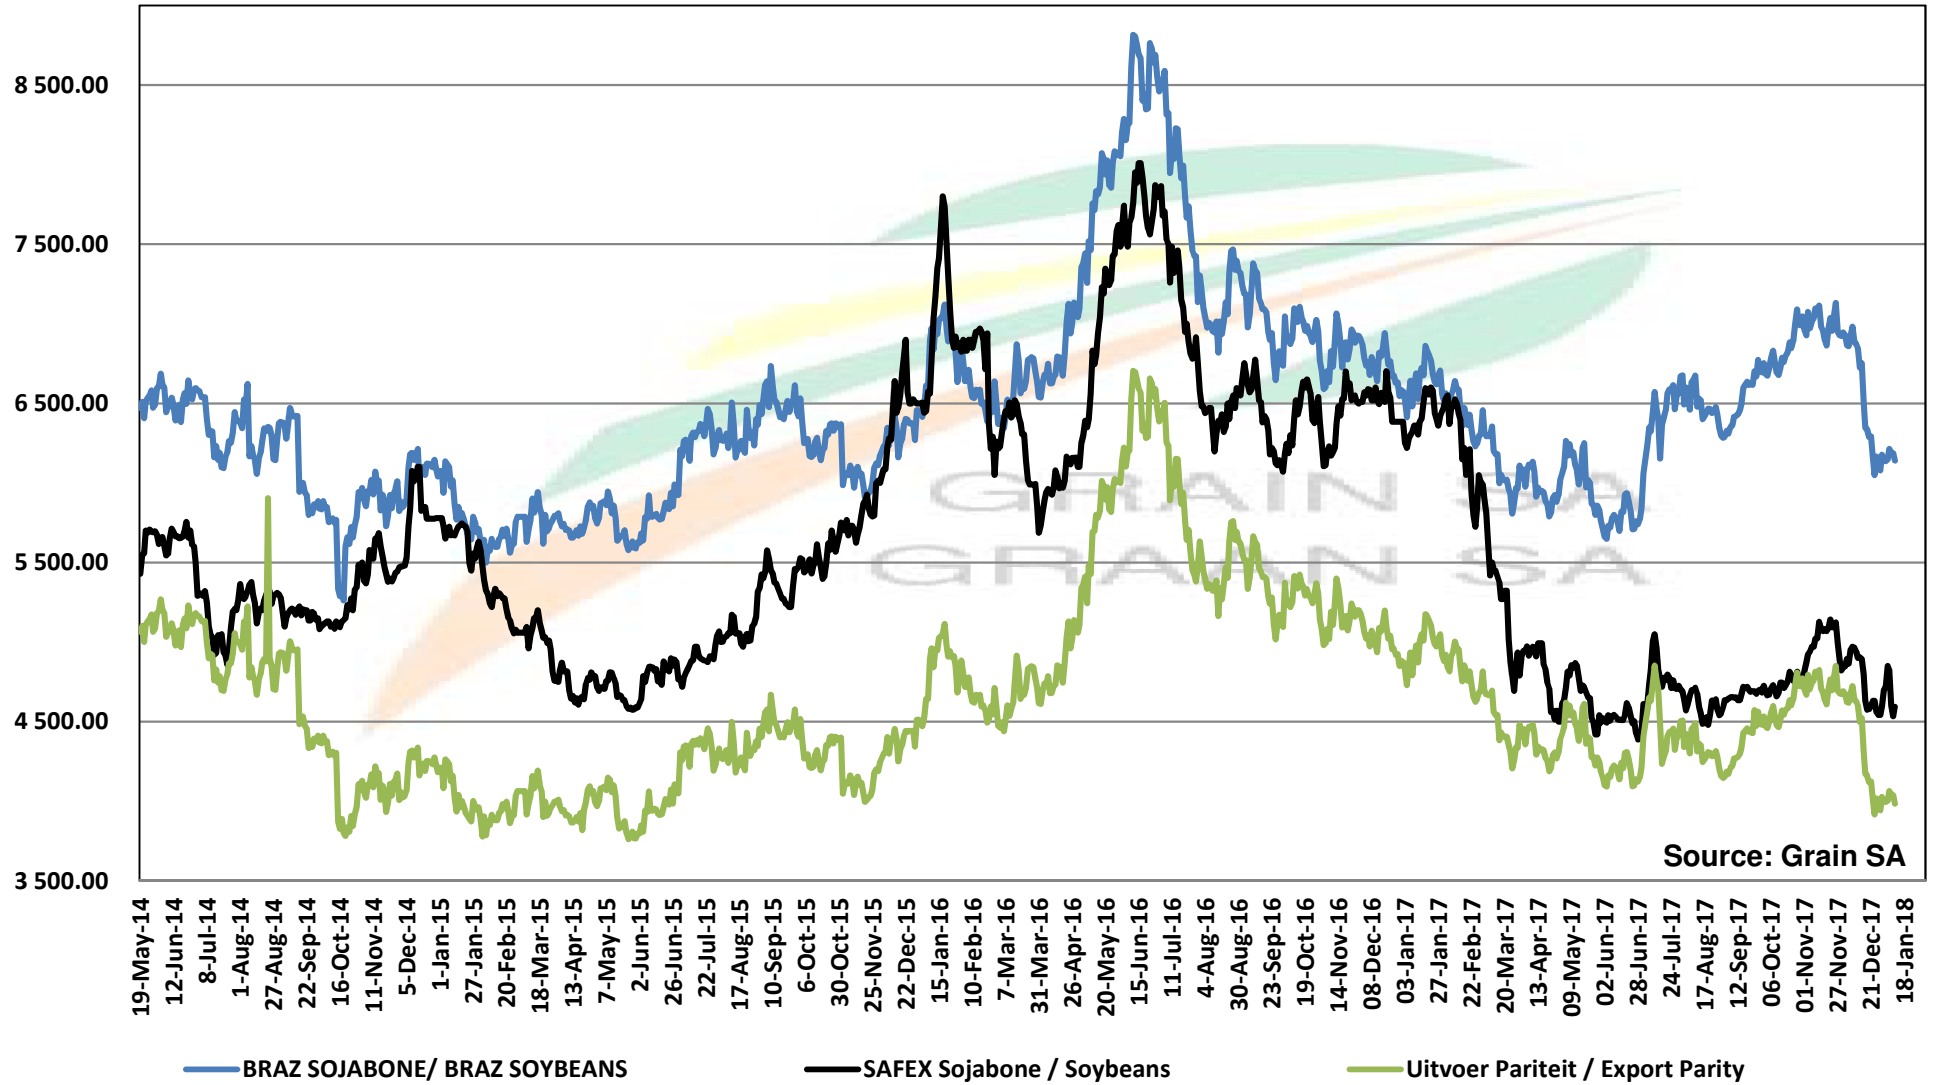

PRICES OF DERIVED SOYBEAN DELIVERED IN RANDFONTEIN PRYSE VAN AFGELEIDE SOJABONE GELEWER IN RANDFONTEIN

PRICES OF SOYBEAN SEED DELIVERED IN RANDFONTEIN May 2018
PRYSE VAN SOJABOONSAAD GELEWER IN RANDFONTEIN Mei 2018

PRICES OF SOYBEAN CRUSHING MARGIN PRYSE VAN SOJABOON PERSMARGE

Source: Grain SA

PRICES OF BRAZILIAN SOYBEAN DELIVERED IN RANDFONTEIN PRYSE VAN BRASILIAANSE SOJABONE GELEWER IN RANDFONTEIN

Source: Grain SA