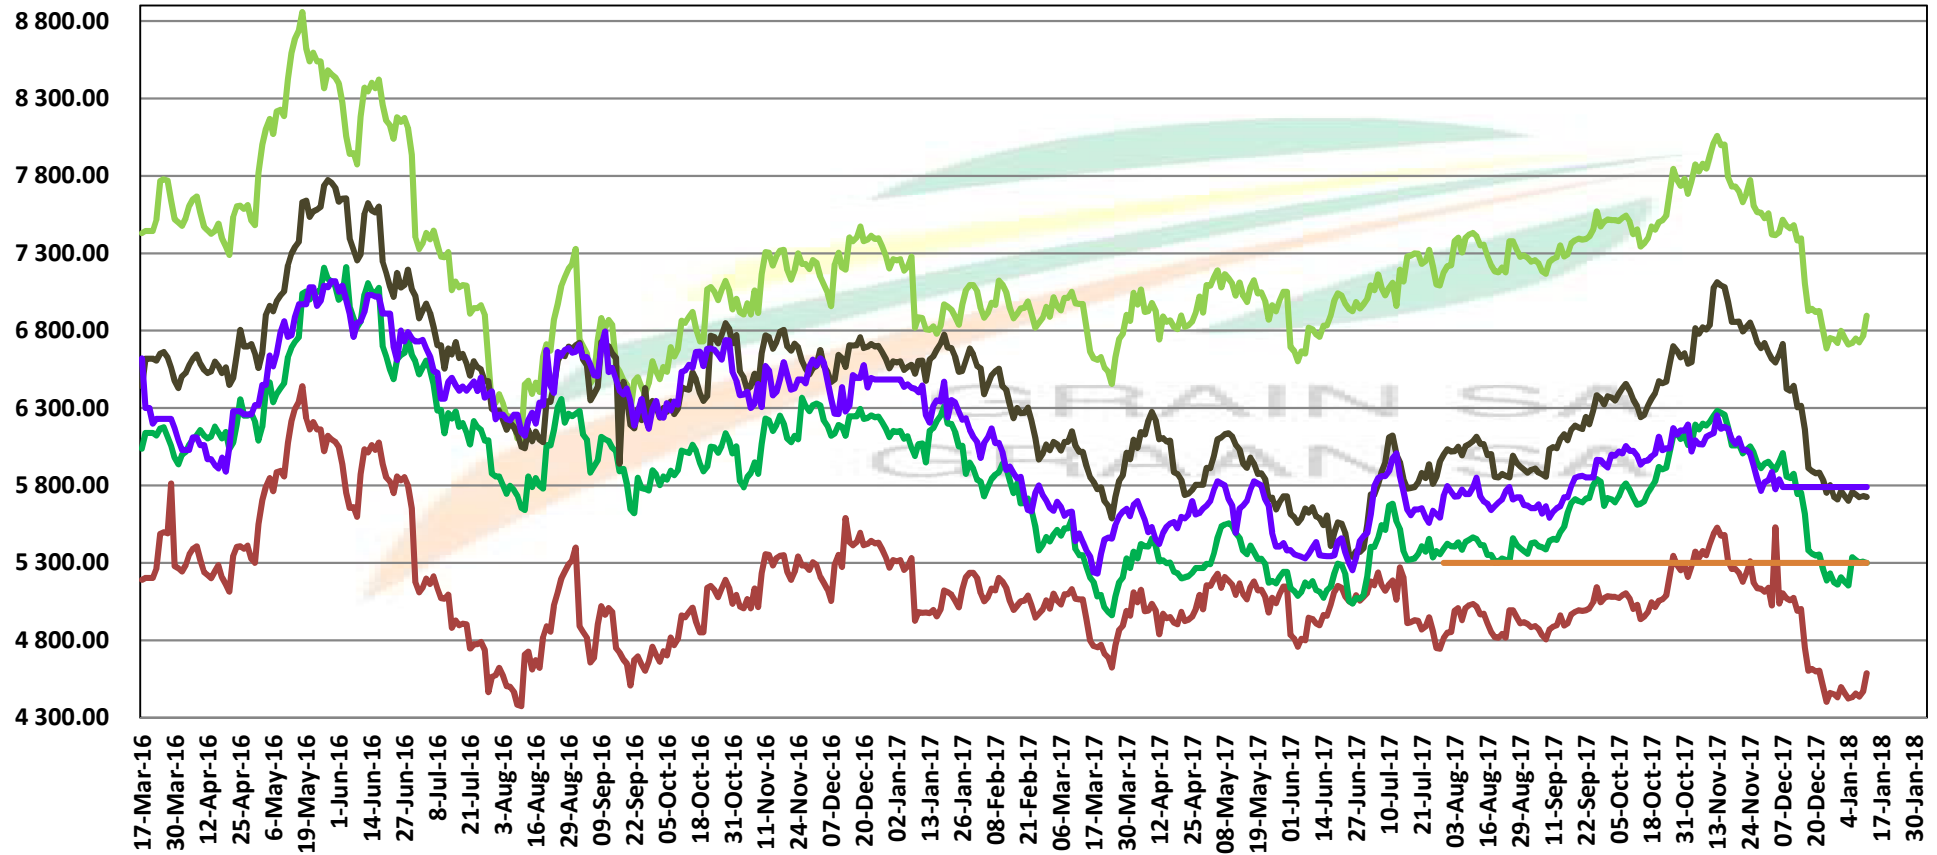

Prices of Canola in the South Cape (Swellendam) Canolapryse in die Suid-Kaap (Swellendam)

Source: Grain SA

- Import Par - S/Cape
- Export Parity - S/Cape
- GSA Derived Canola Price - S/Cape (Milldoor)
- GSA Derived Rapeseed Price - S/Cape (Milldoor)
- Canola Milldoor Price SOILL
- SOIL Final Producer Price SOIL