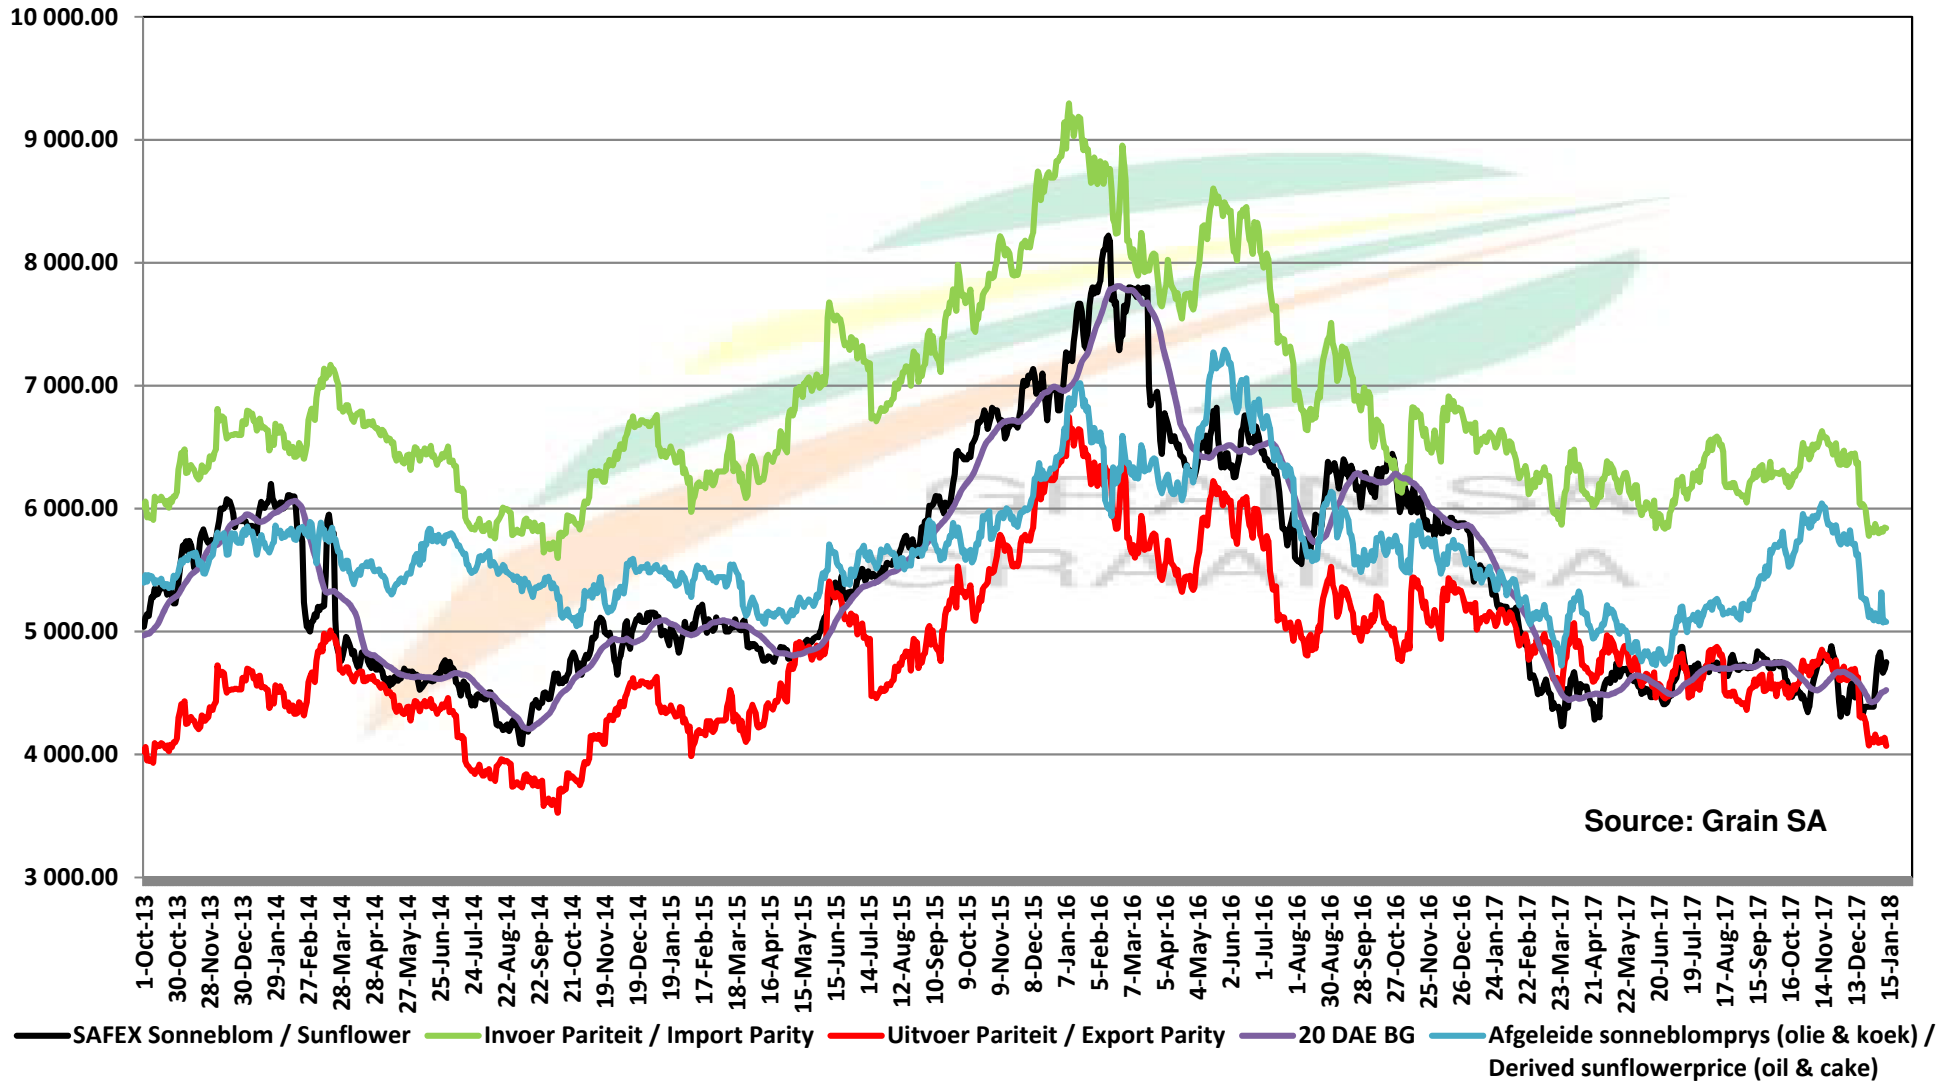

PRICES OF EU SUNFLOWER SEED DELIVERED IN RANDFONTEIN PRYSE VAN EU SONNEBLOMSAAD GELEWER IN RANDFONTEIN

Source: Grain SA

PRICES OF EU SUNFLOWER SEED DELIVERED IN RANDFONTEIN
PRYSE VAN EU SONNEBLOMSAAD GELEWER IN RANDFONTEIN