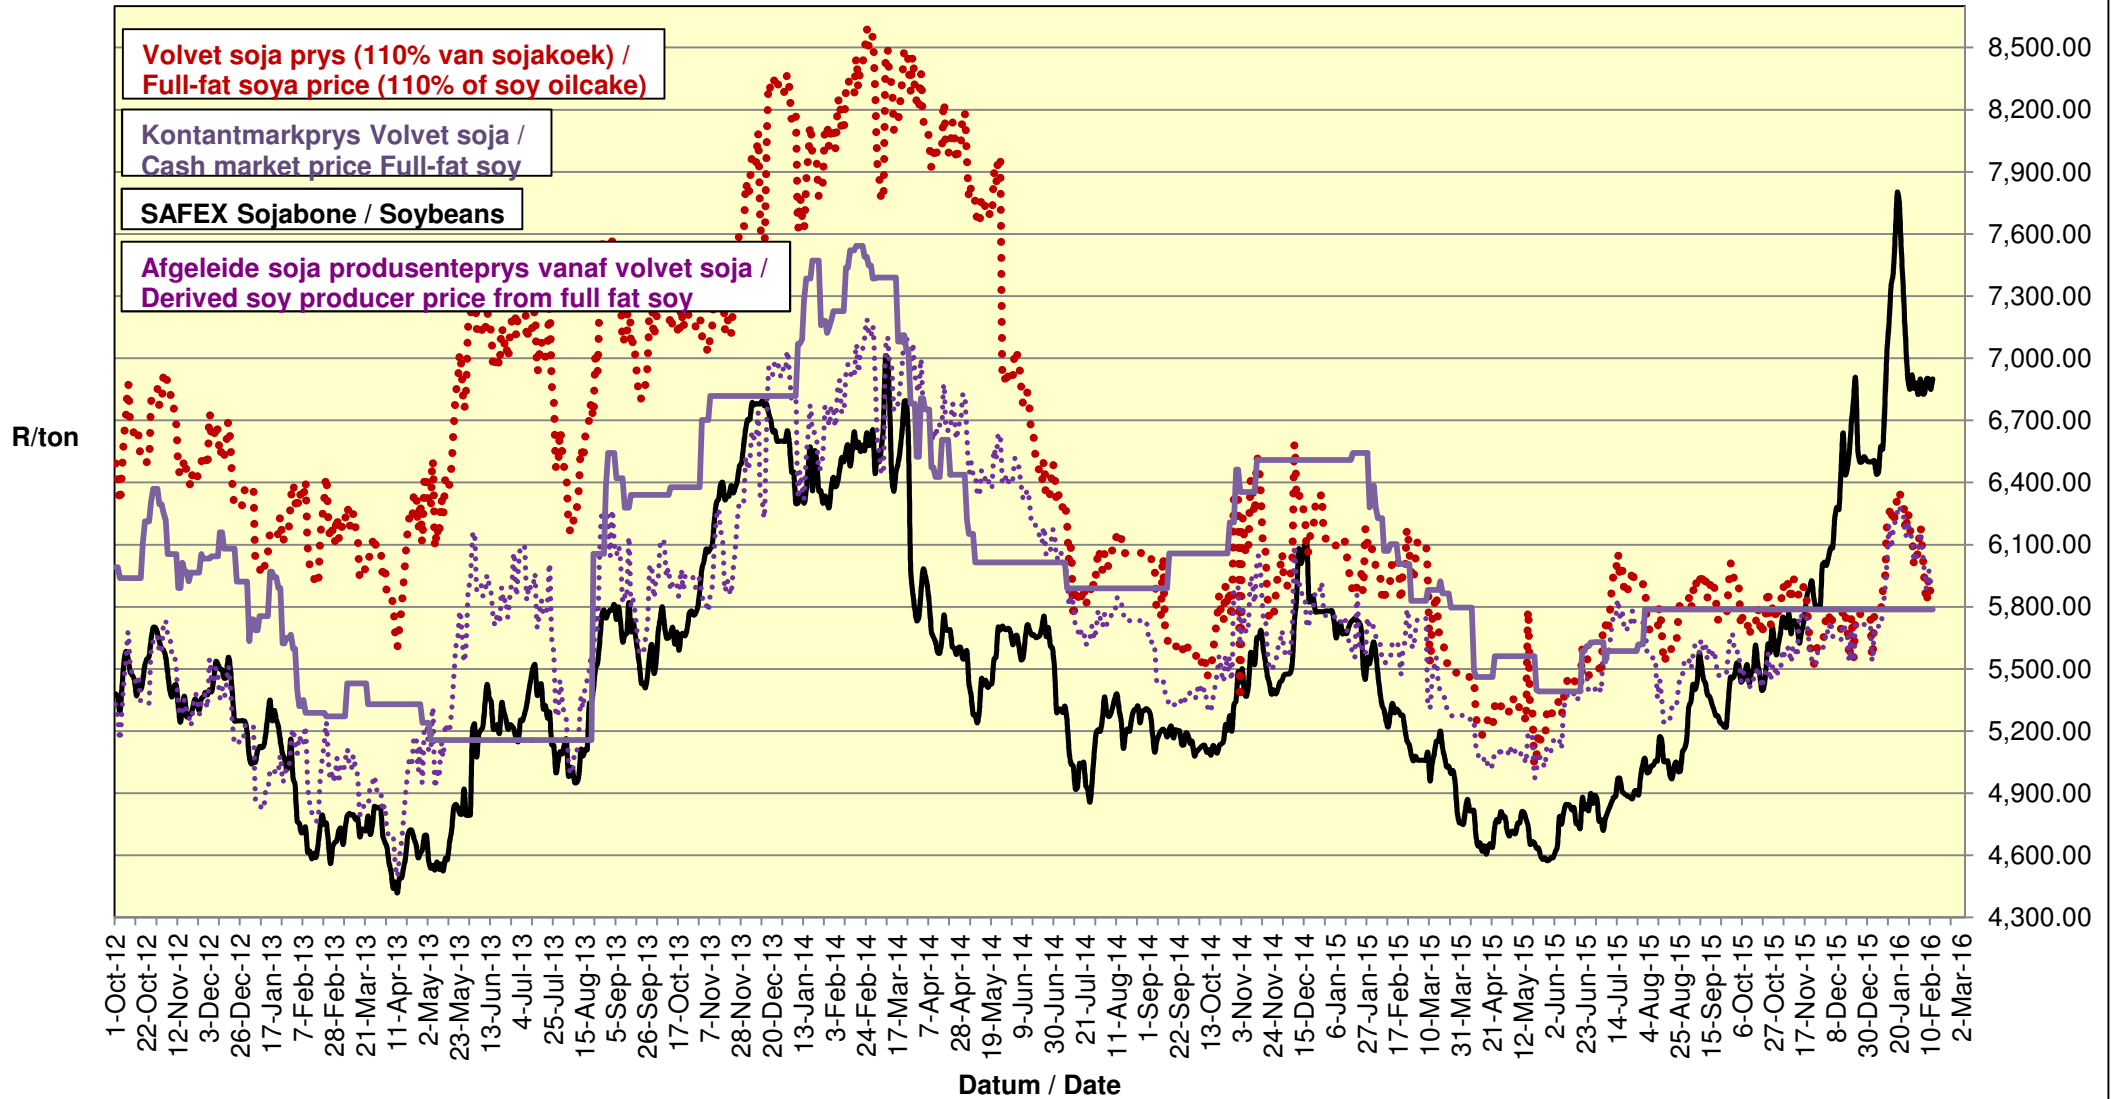

Afgeleide sojaboon produsente - en volvet sojaboonpryse Derived soy producer price and full-fat soy prices