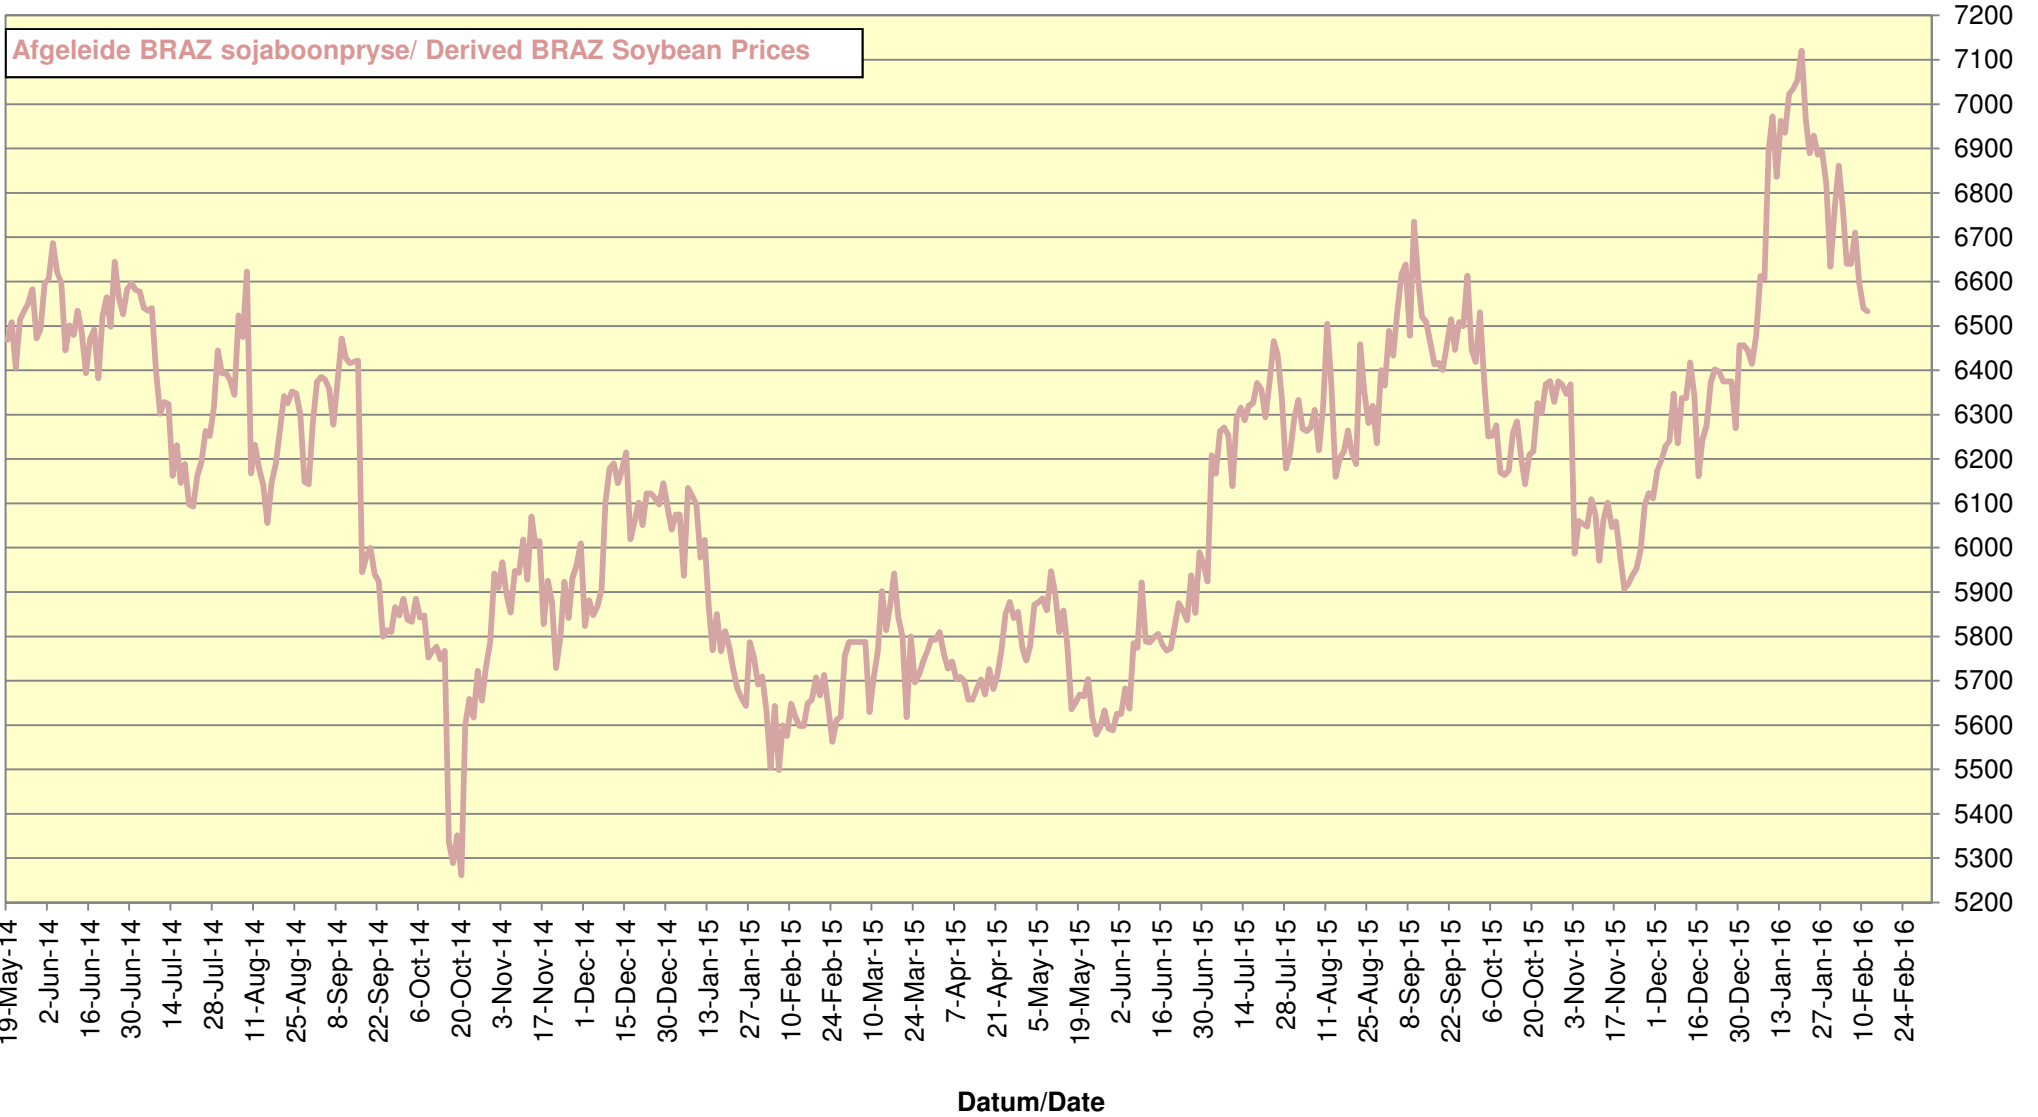

PRYSE VAN SOJABONE GELEWER IN RANDFONTEIN PRICES OF SOYBEANS DELIVERED IN RANDFONTEIN