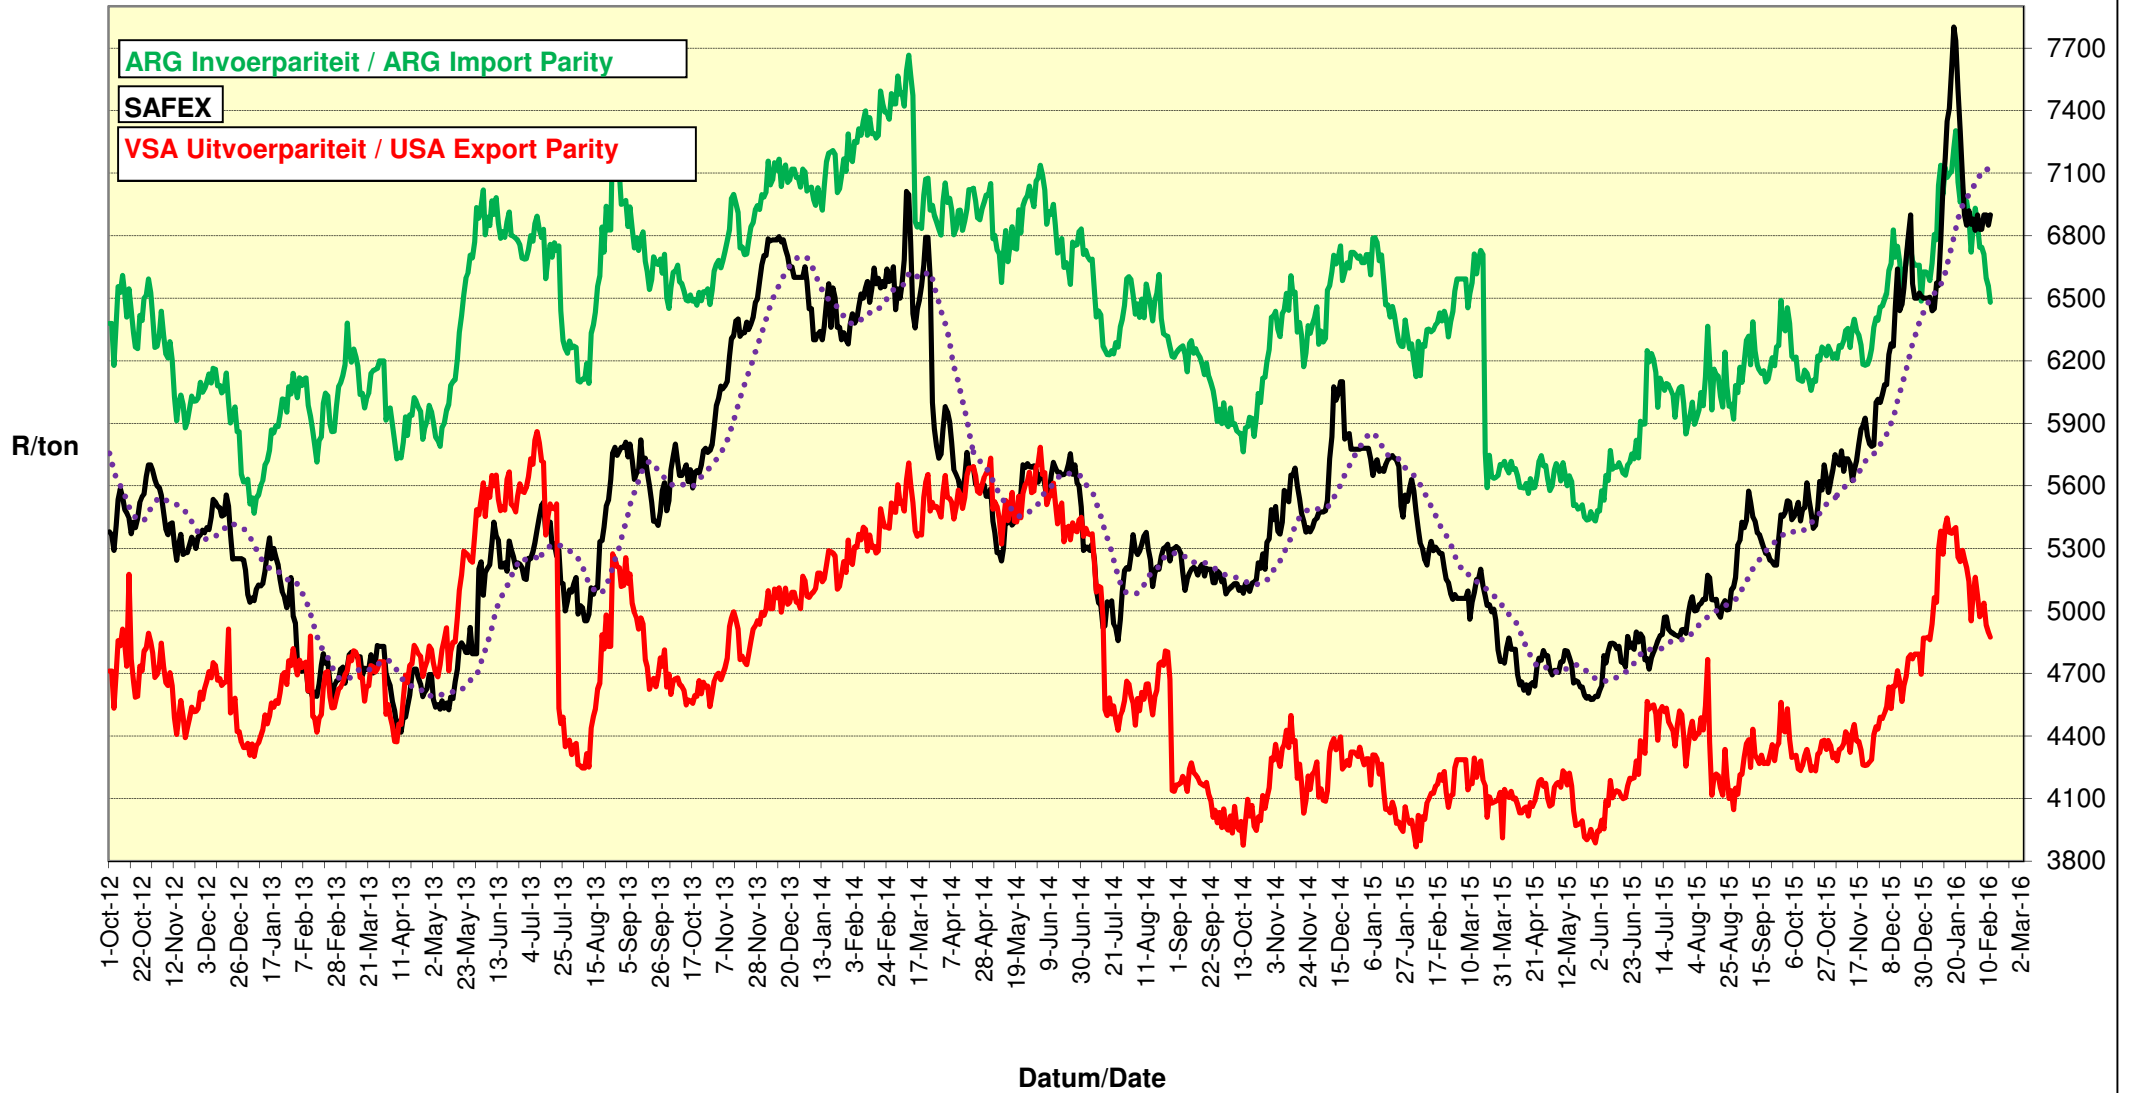

PRYSE VAN SOJABONE GELEWER IN RANDFONTEIN PRICES OF SOYBEANS DELIVERED IN RANDFONTEIN