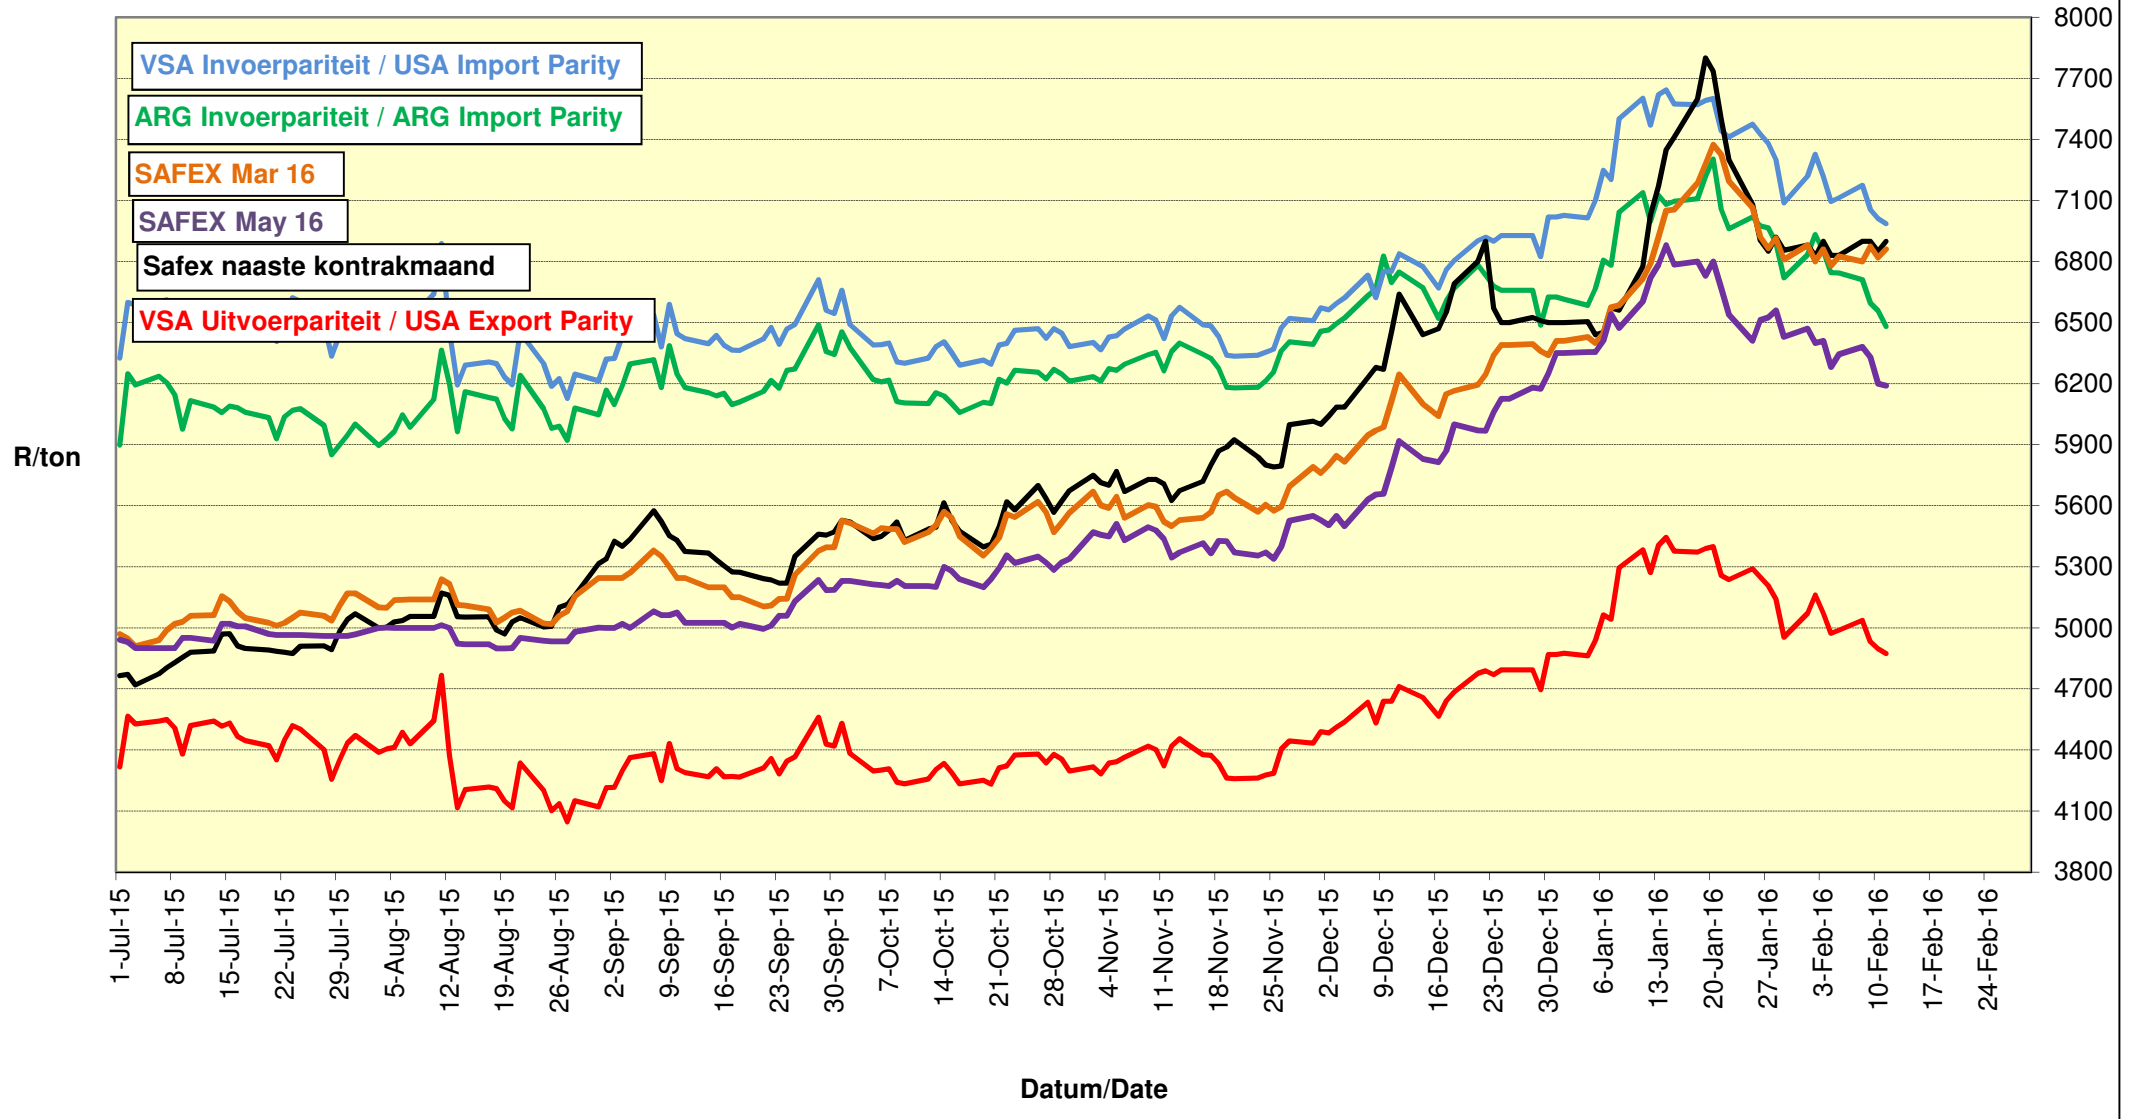

PRYSE VAN SOJABONE GELEWER IN RANDFONTEIN PRICES OF SOYBEANS DELIVERED IN RANDFONTEIN