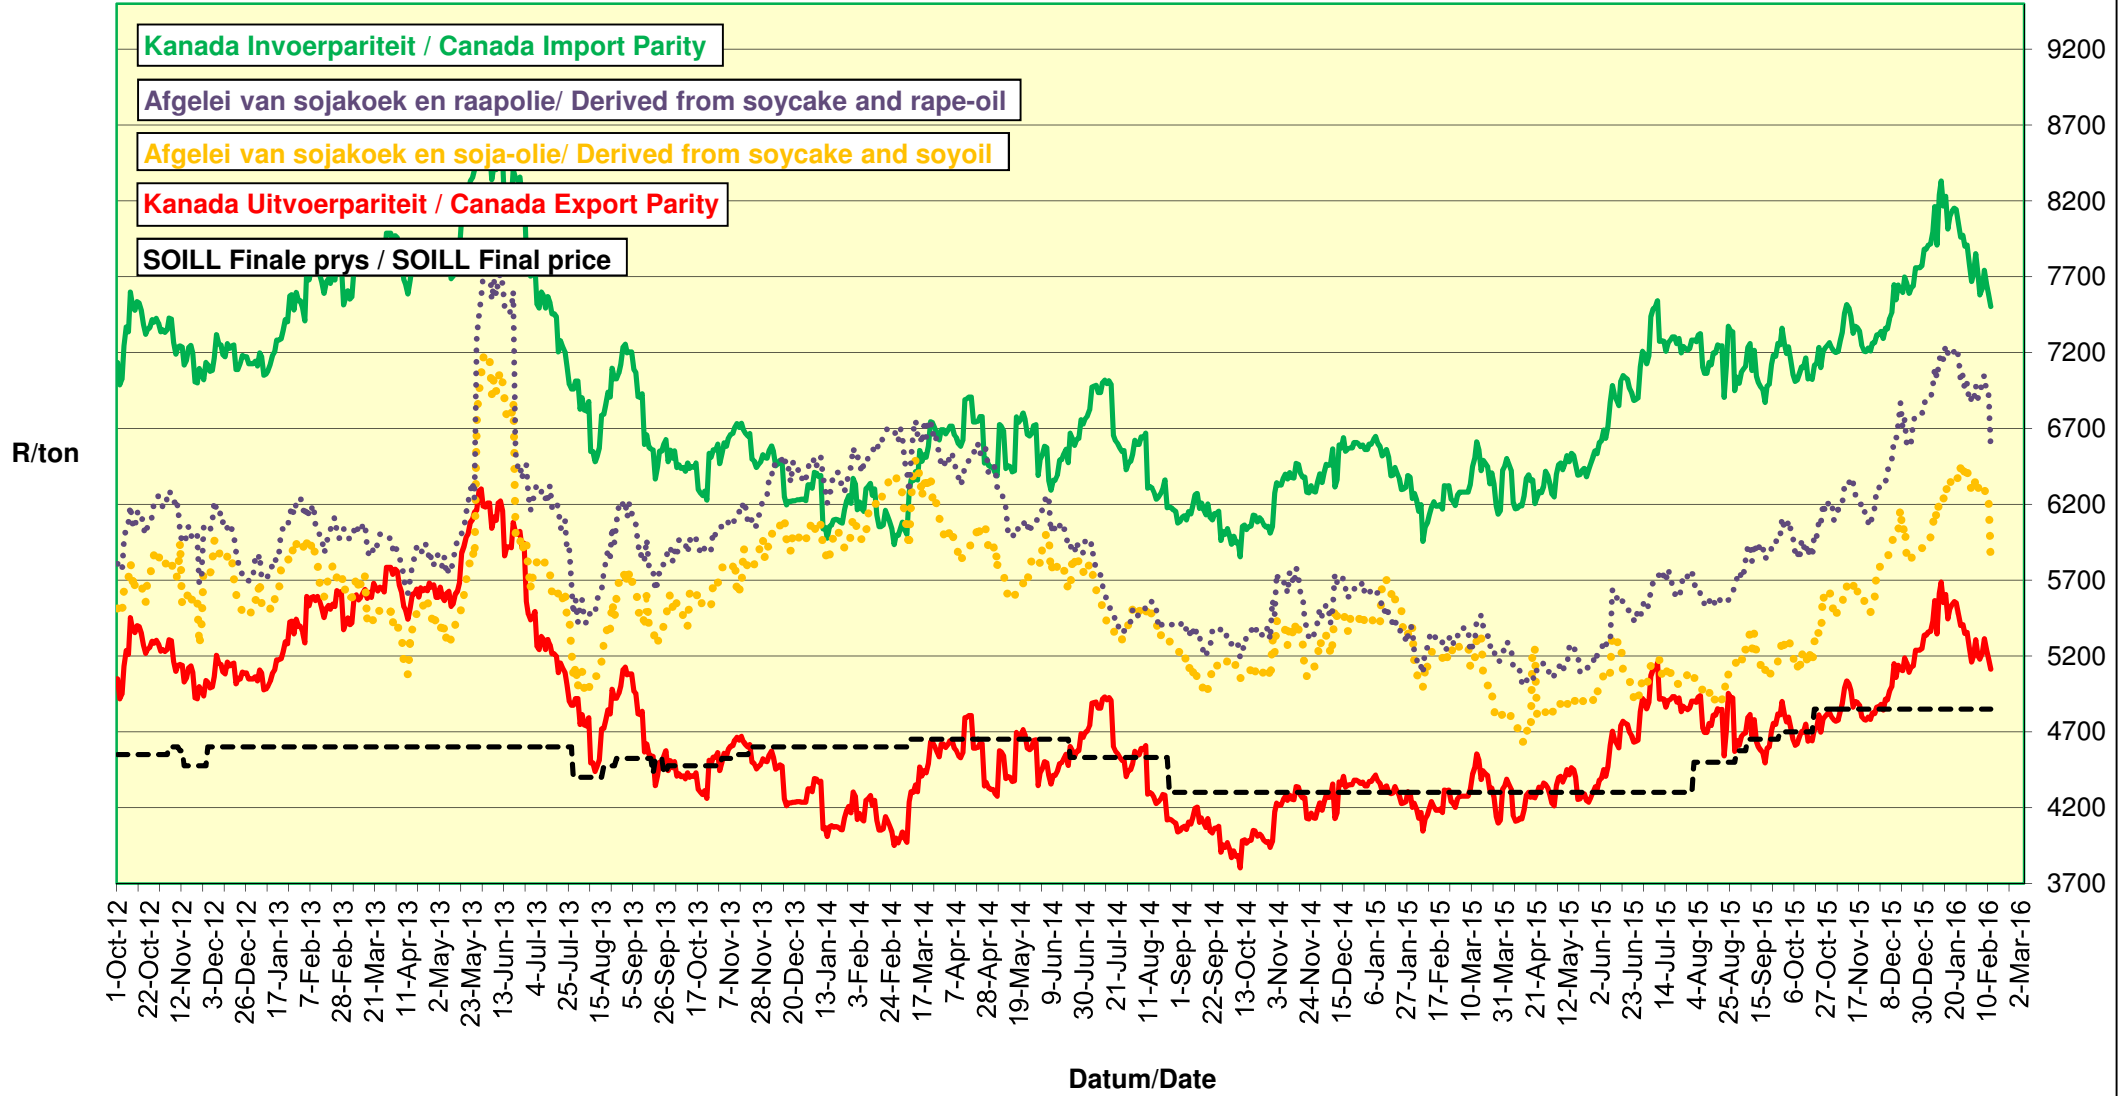

Kanolapryse in die Suid-Kaap (Swellendam)/ Prices of Canola in the South Cape (Swellendam)