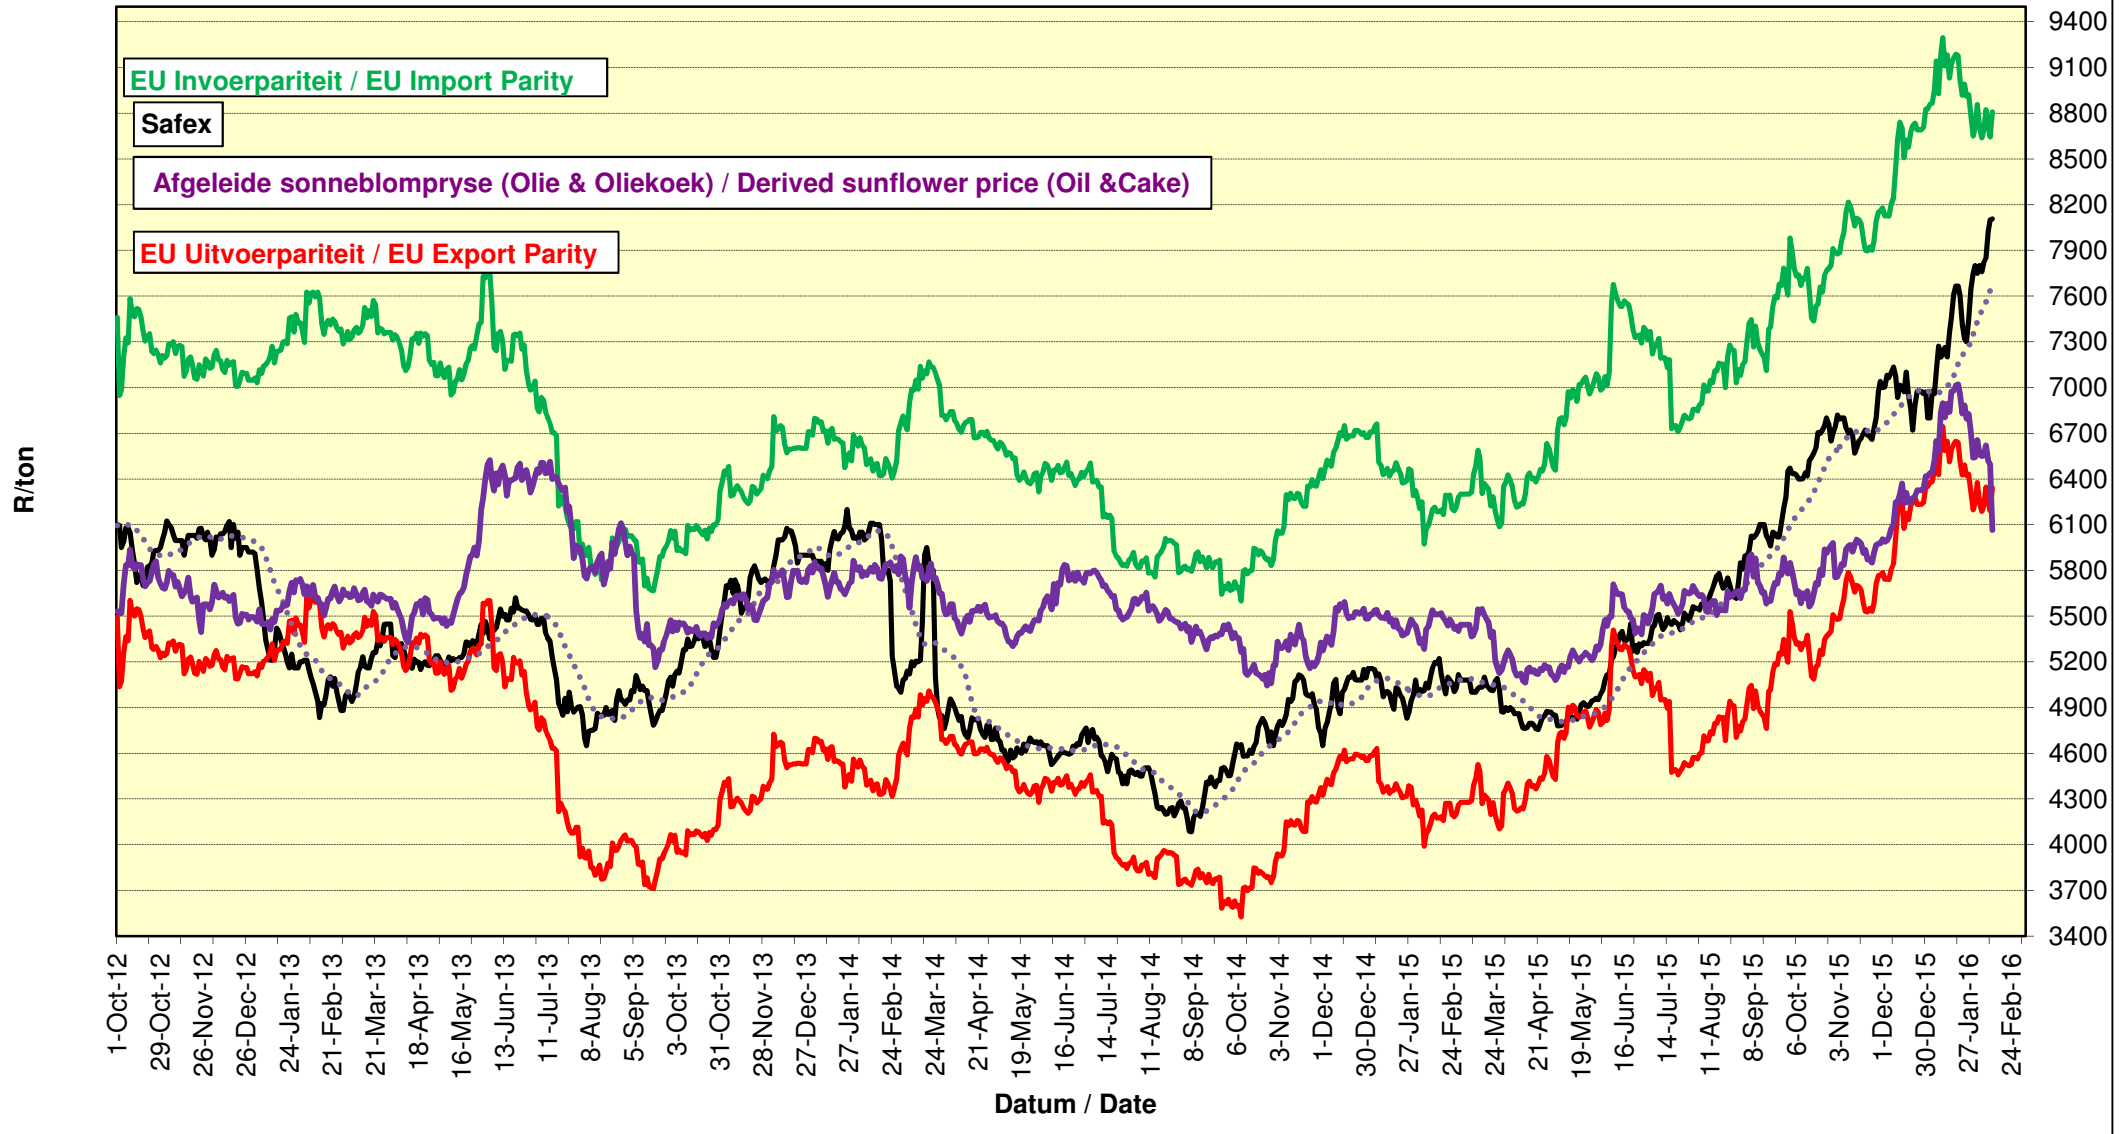

# PRICES OF EU SUNFLOWER SEED DELIVERED IN RANDFONTEIN PRYSE VAN EU SONNEBLOMSAAD GELEWER IN RANDFONTEIN