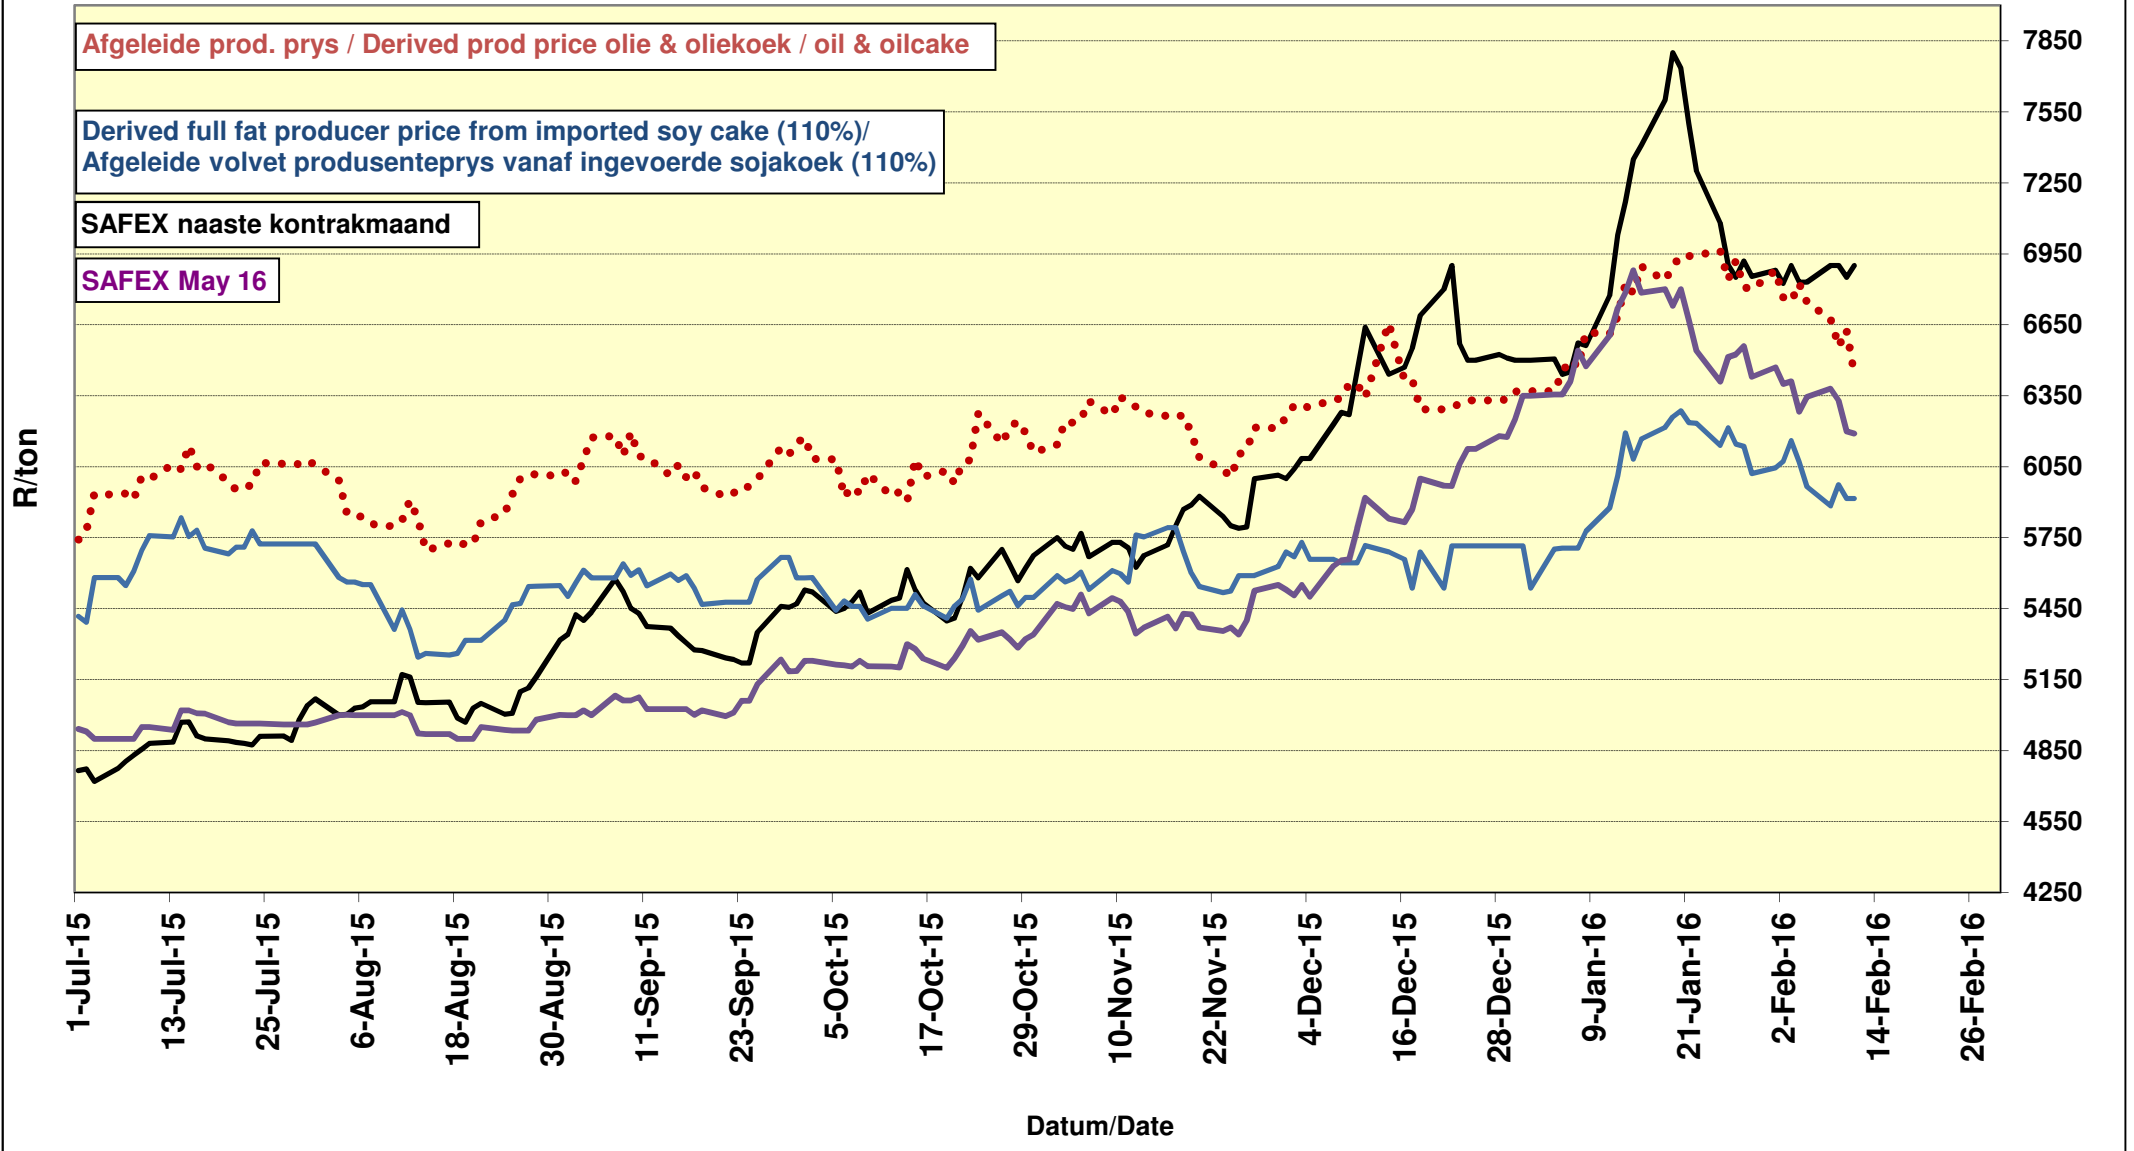

**PRYSE VAN SOJABONE GELEWER IN RANDFONTEIN
PRICES OF SOYBEANS DELIVERED IN RANDFONTEIN**