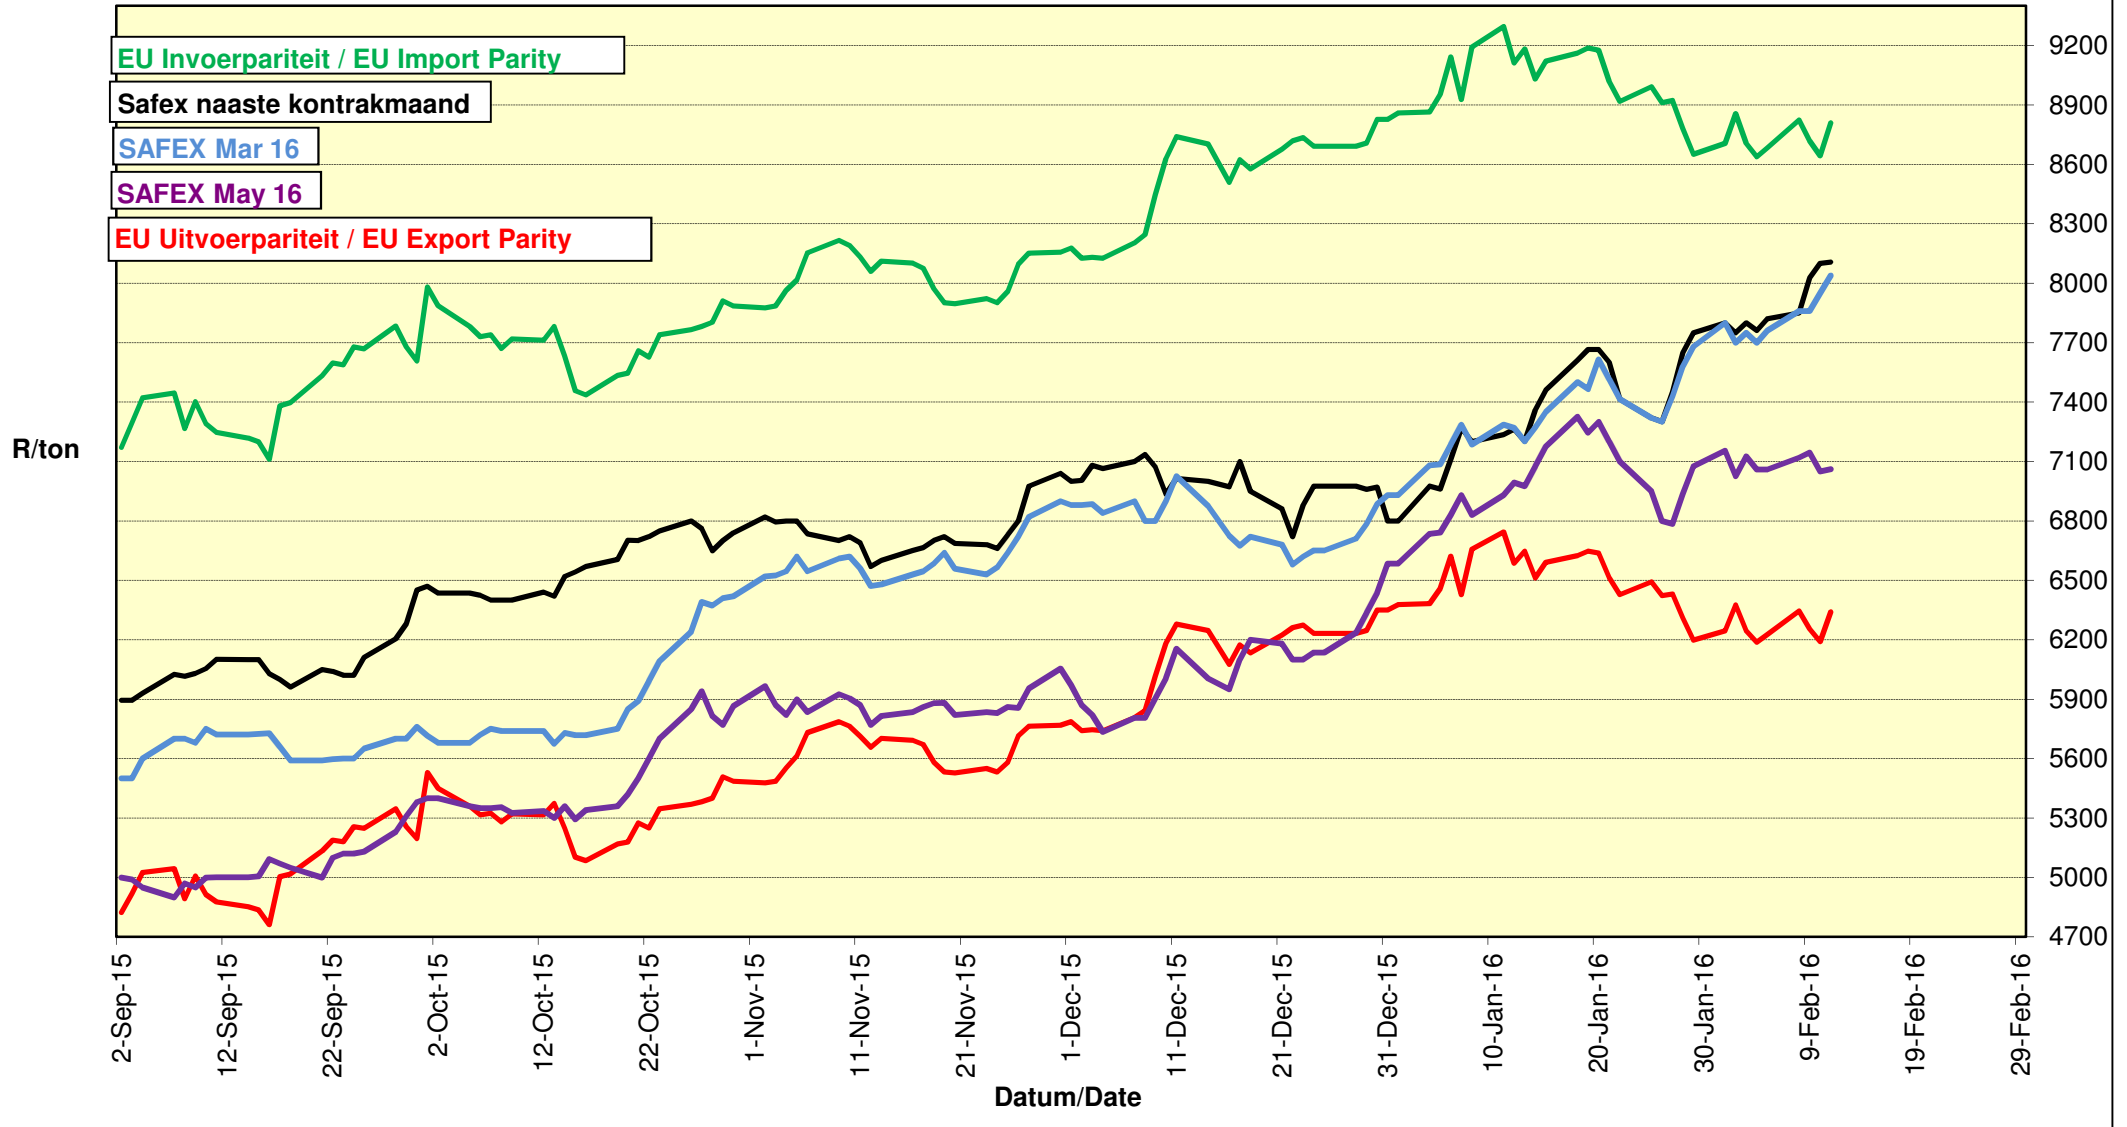

PRYSE VAN EU SONNEBLOMSAAD GELEWER IN RANDFONTEIN PRICES OF EU SUNFLOWER SEED DELIVERED IN RANDFONTEIN