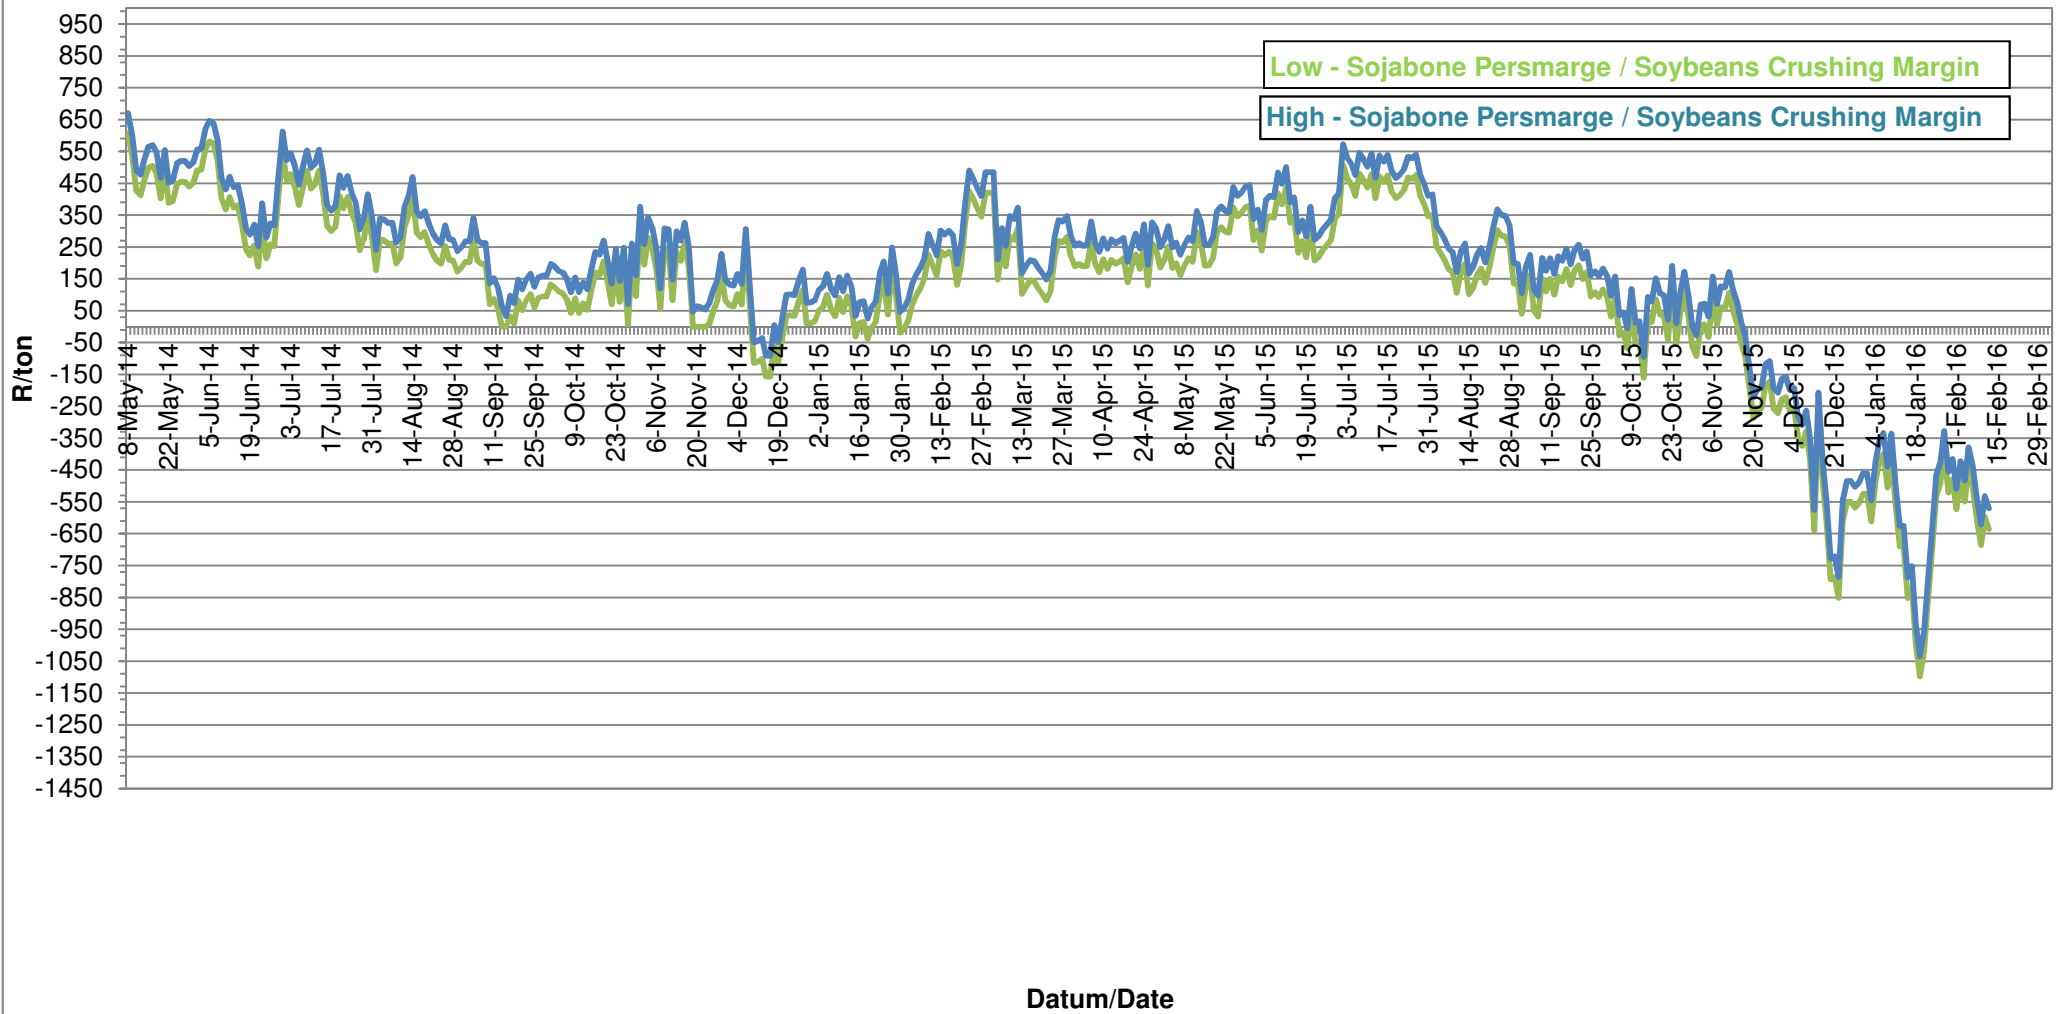

PRYSE VAN SOJABONE GELEWER IN RANDFONTEIN PRICES OF SOYBEANS DELIVERED IN RANDFONTEIN