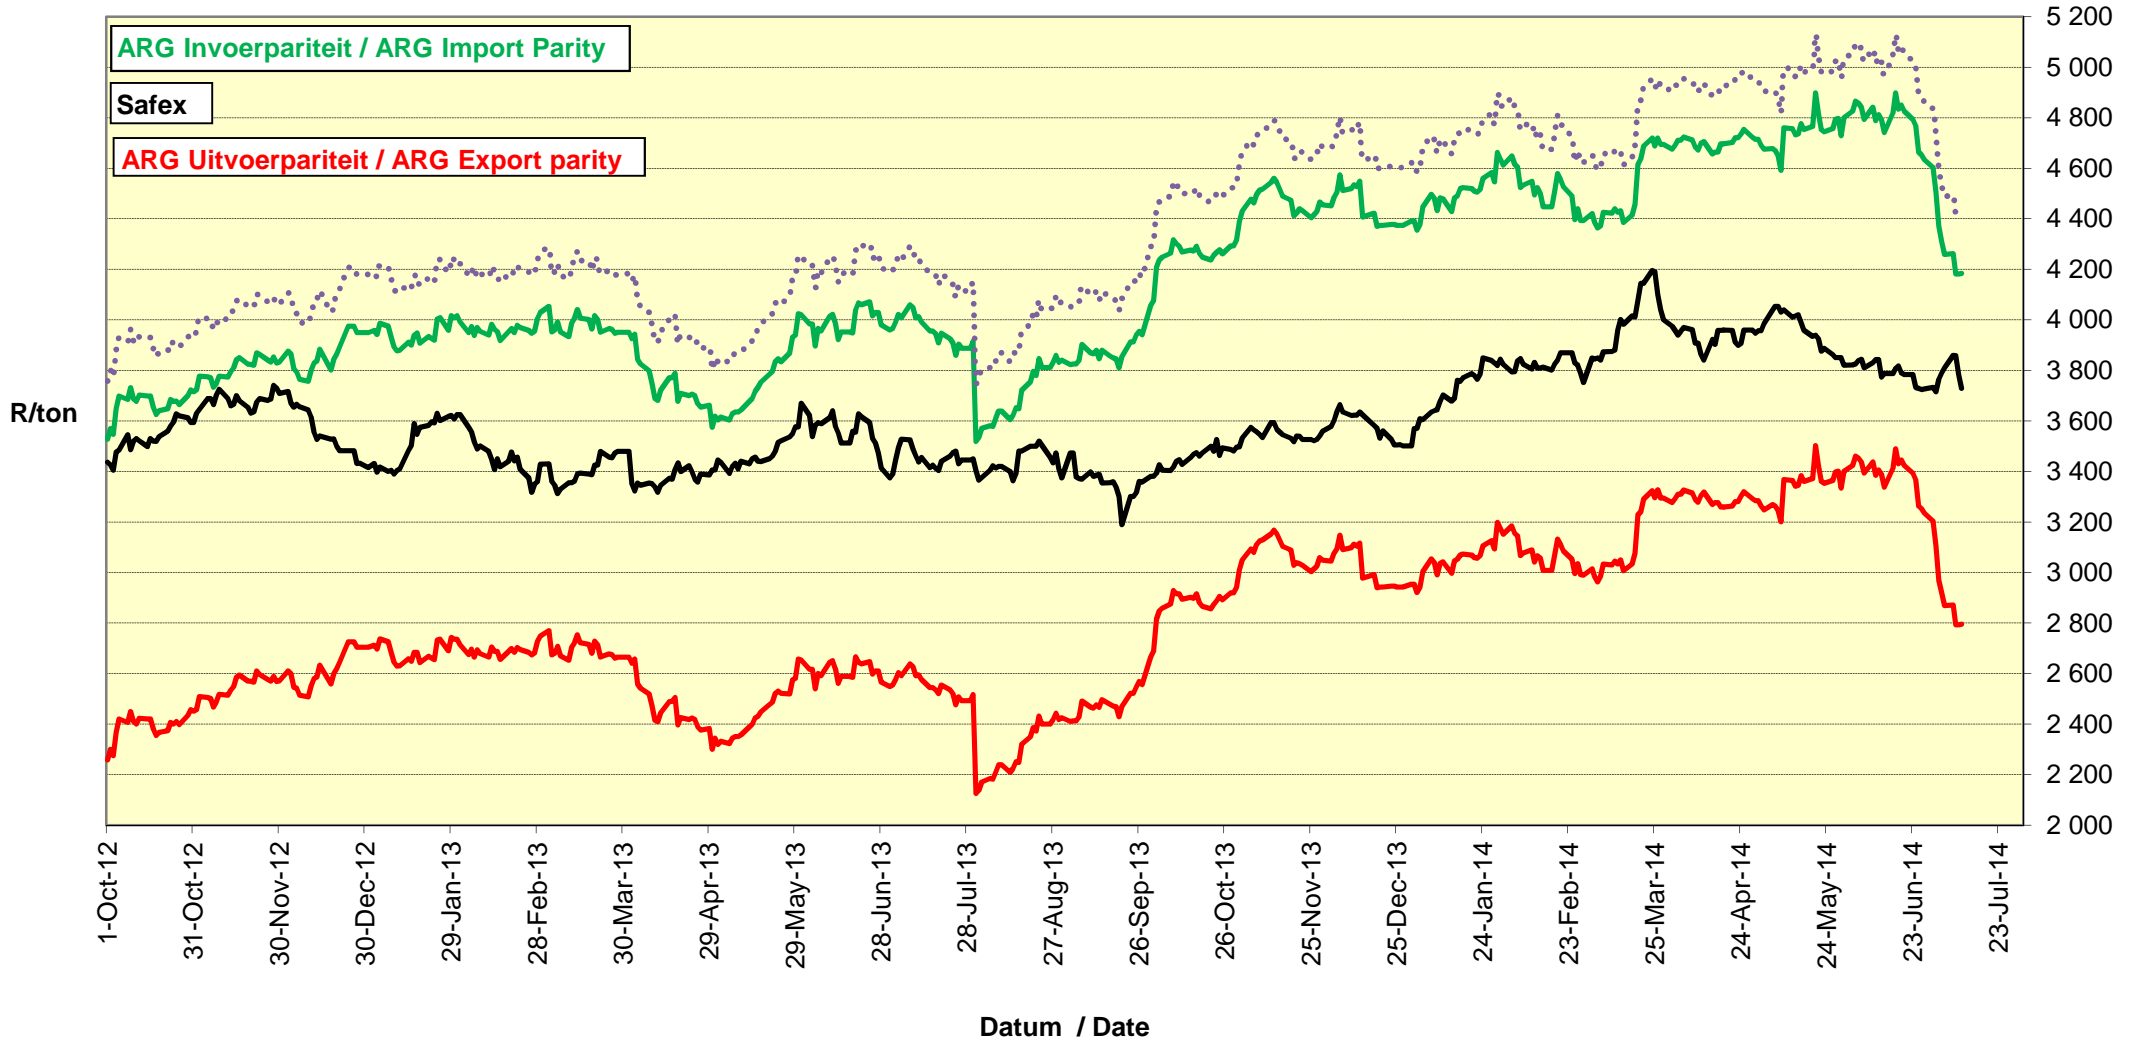

PRYSE VAN RSA EN ARGENTYNSE KORING GELEWER IN RANDFONTEIN PRICES OF RSA AND ARGENTINEAN WHEAT DELIVERED IN RANDFONTEIN