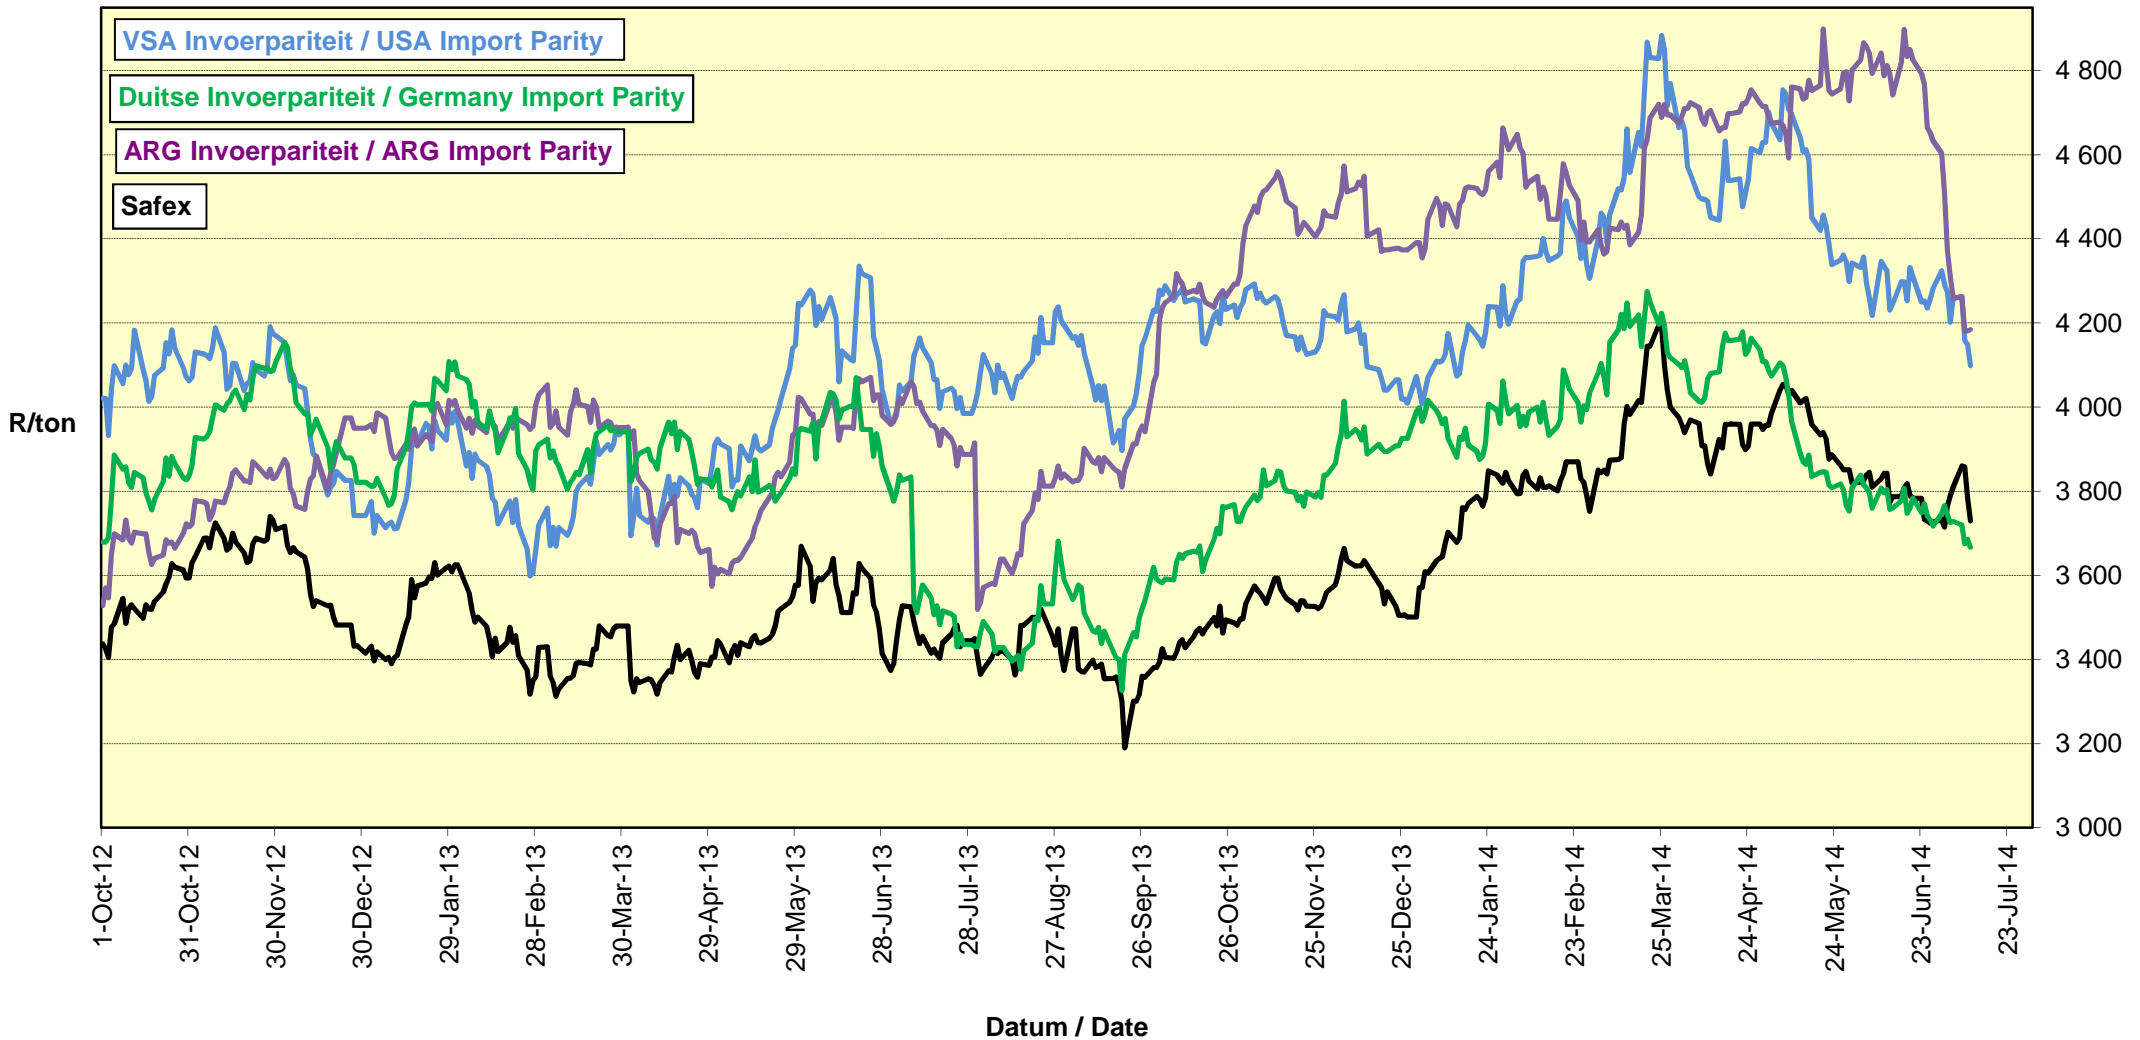

PRYSE VAN KORING GELEWER IN RANDFONTEIN PRICES OF WHEAT DELIVERED IN RANDFONTEIN