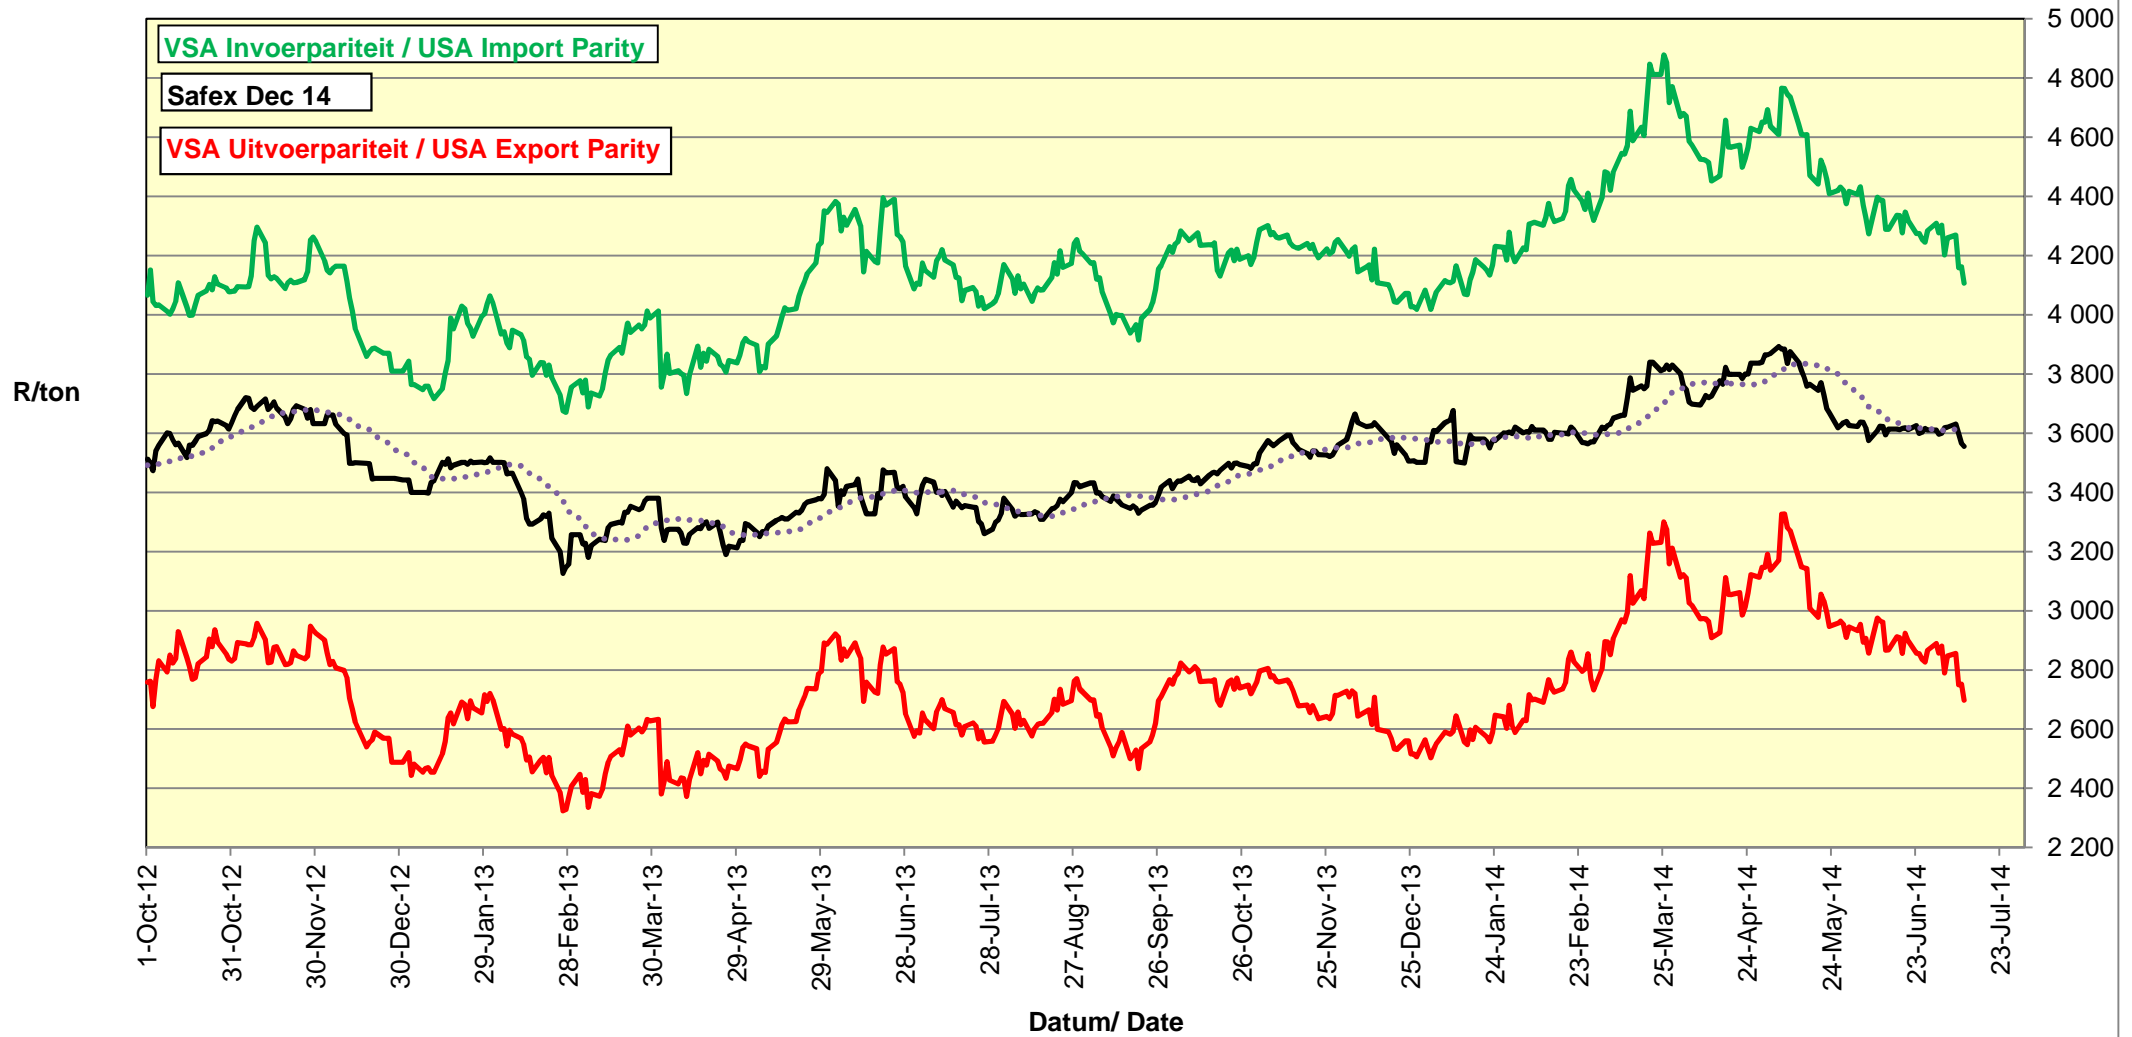

PRYSE VAN HRW KORING VIR LEWERING IN DESEMBER 2014 (RANDFONTEIN)
PRICES OF HRW WHEAT DELIVERED IN DECEMBER 2014 (RANDFONTEIN)