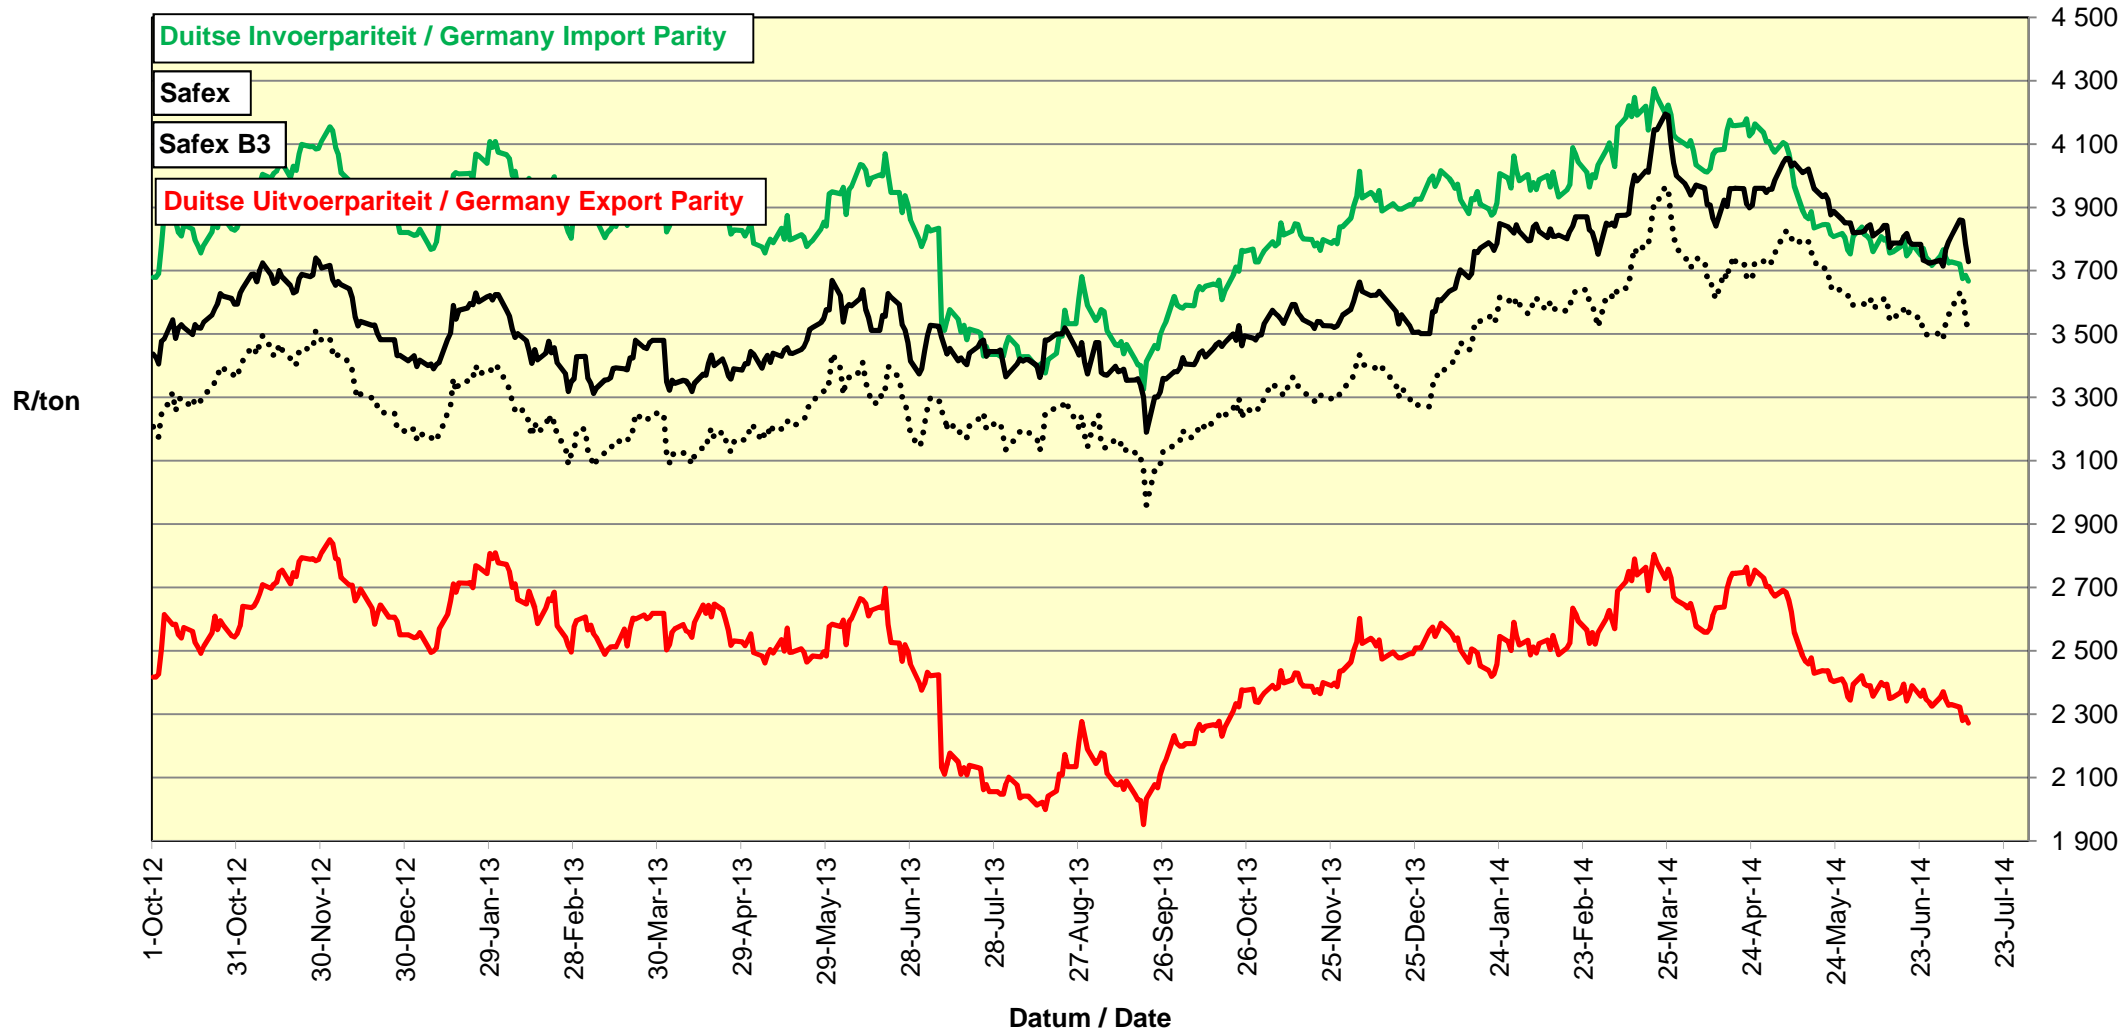

PRYSE VAN RSA EN DUITSE KORING GELEWER IN RANDFONTEIN PRICES OF RSA AND GERMAN WHEAT DELIVERED IN RANDFONTEIN