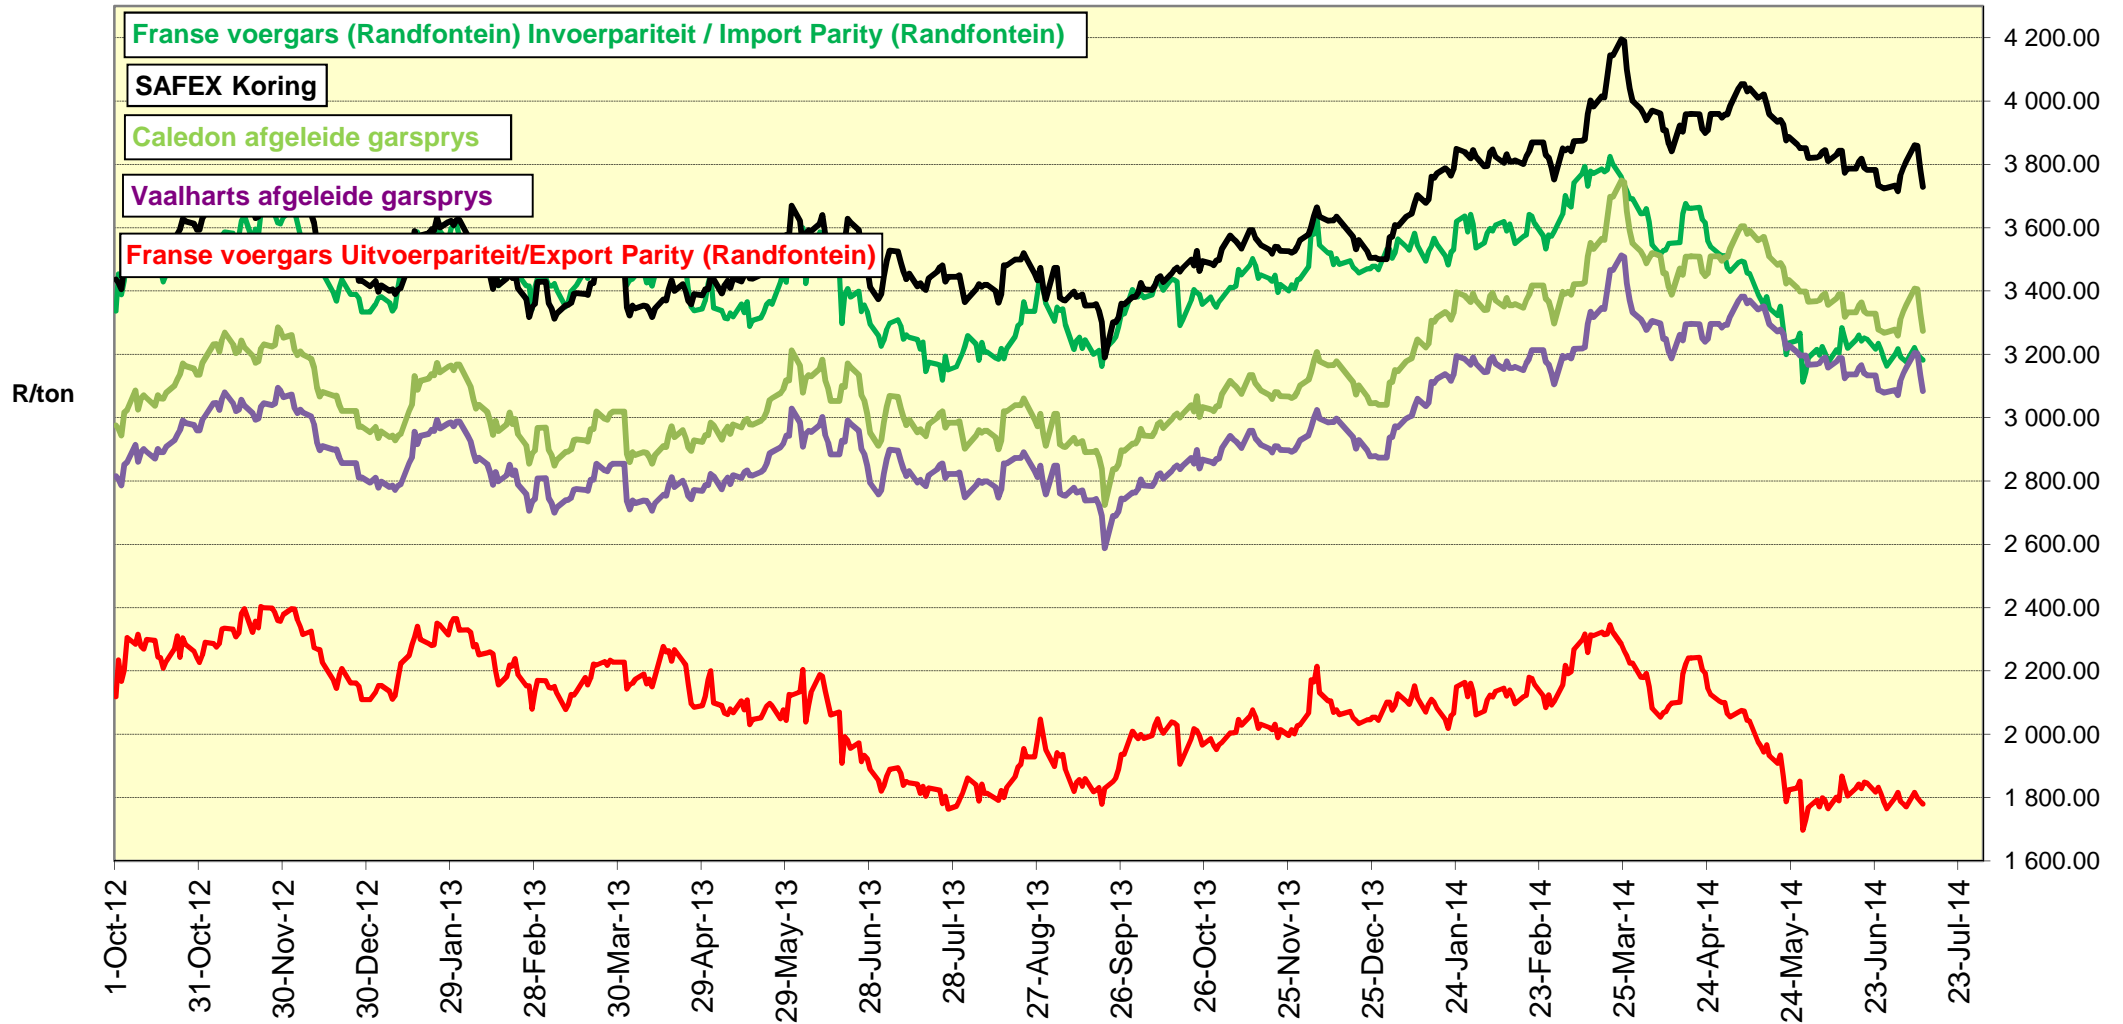

PRYSE VAN GARS GELEWER IN RANDFONTEIN PRICES OF BARLEY DELIVERED IN RANDFONTEIN