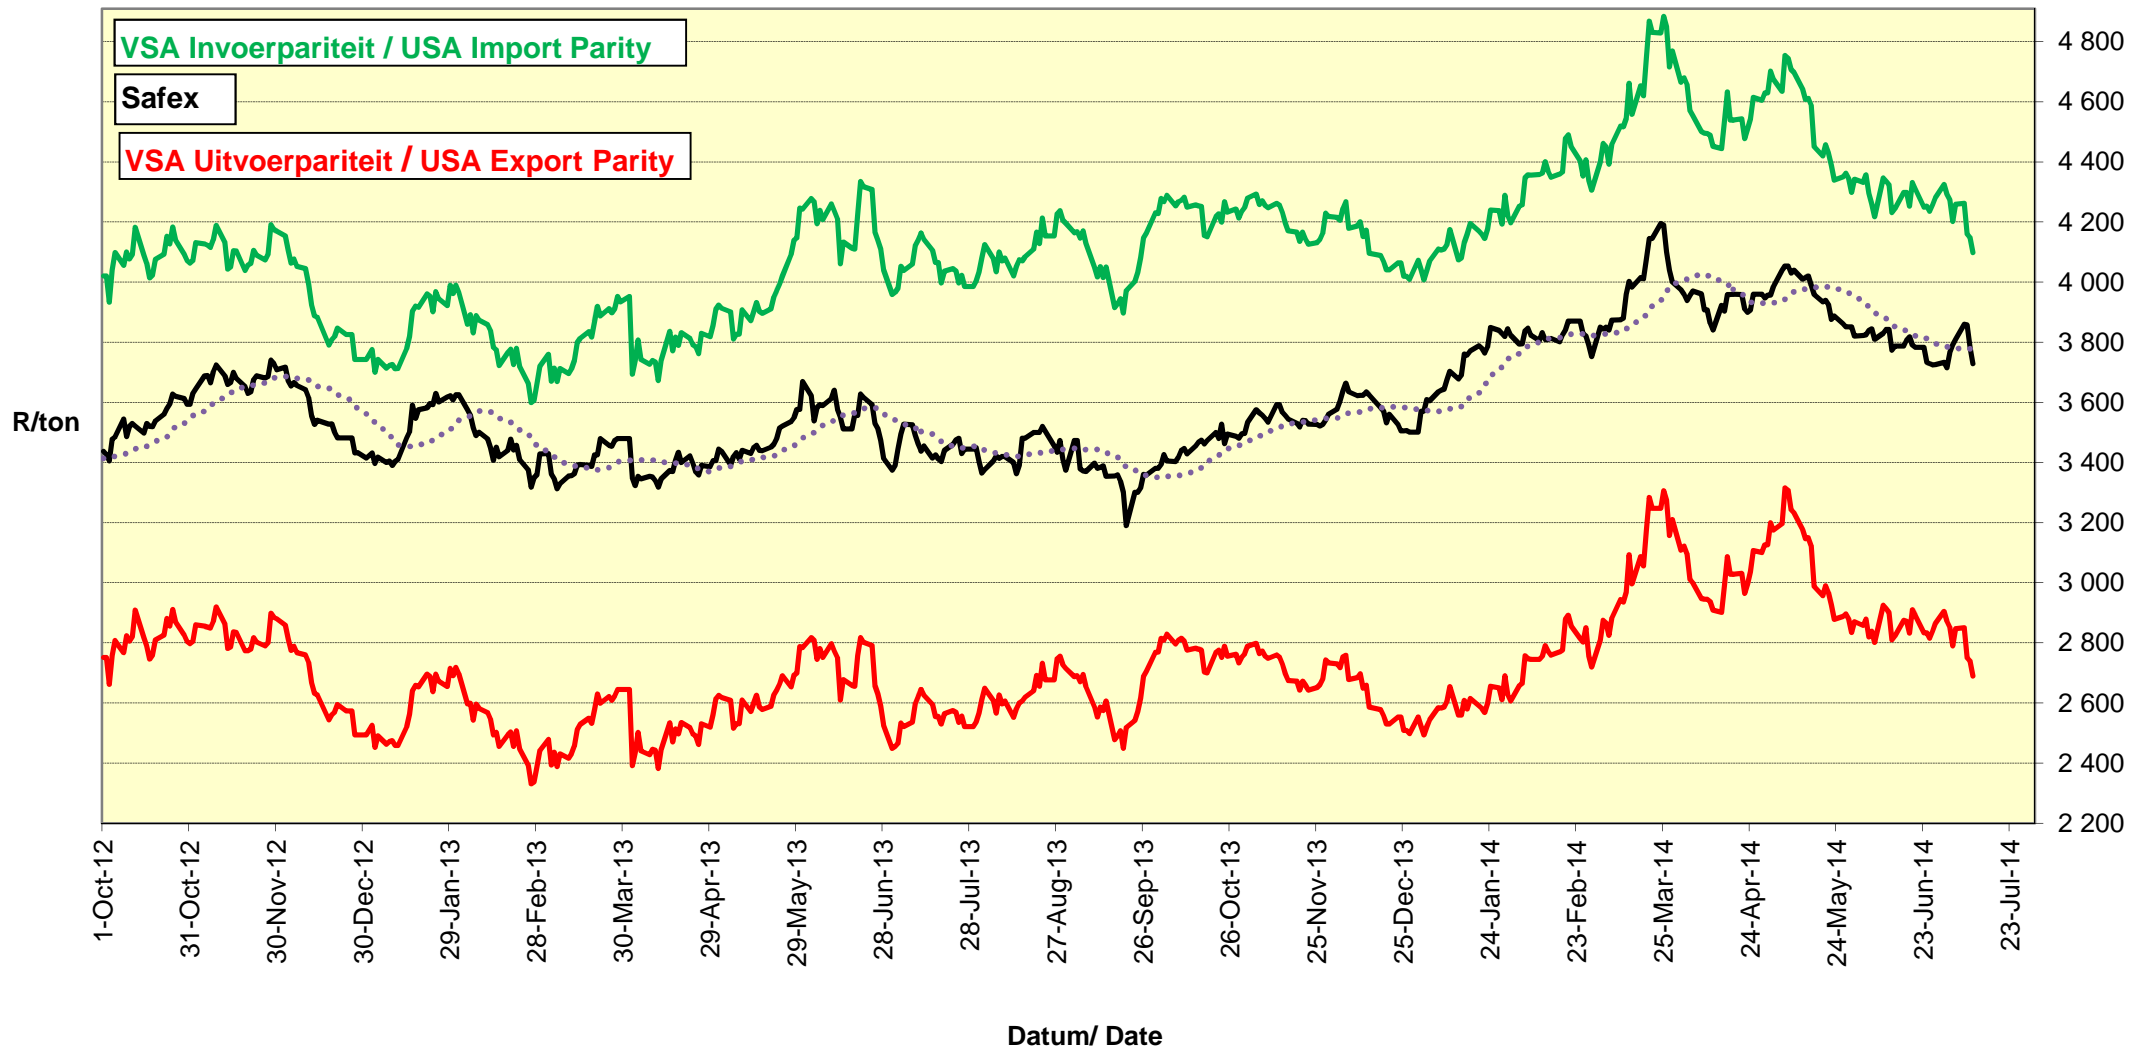

**PRYSE VAN SUID AFRIKAANSE EN VSA KORING GELEWER IN RANDFONTEIN**  
**PRICES OF SOUTH AFRICAN AND USA WHEAT DELIVERED IN RANDFONTEIN**