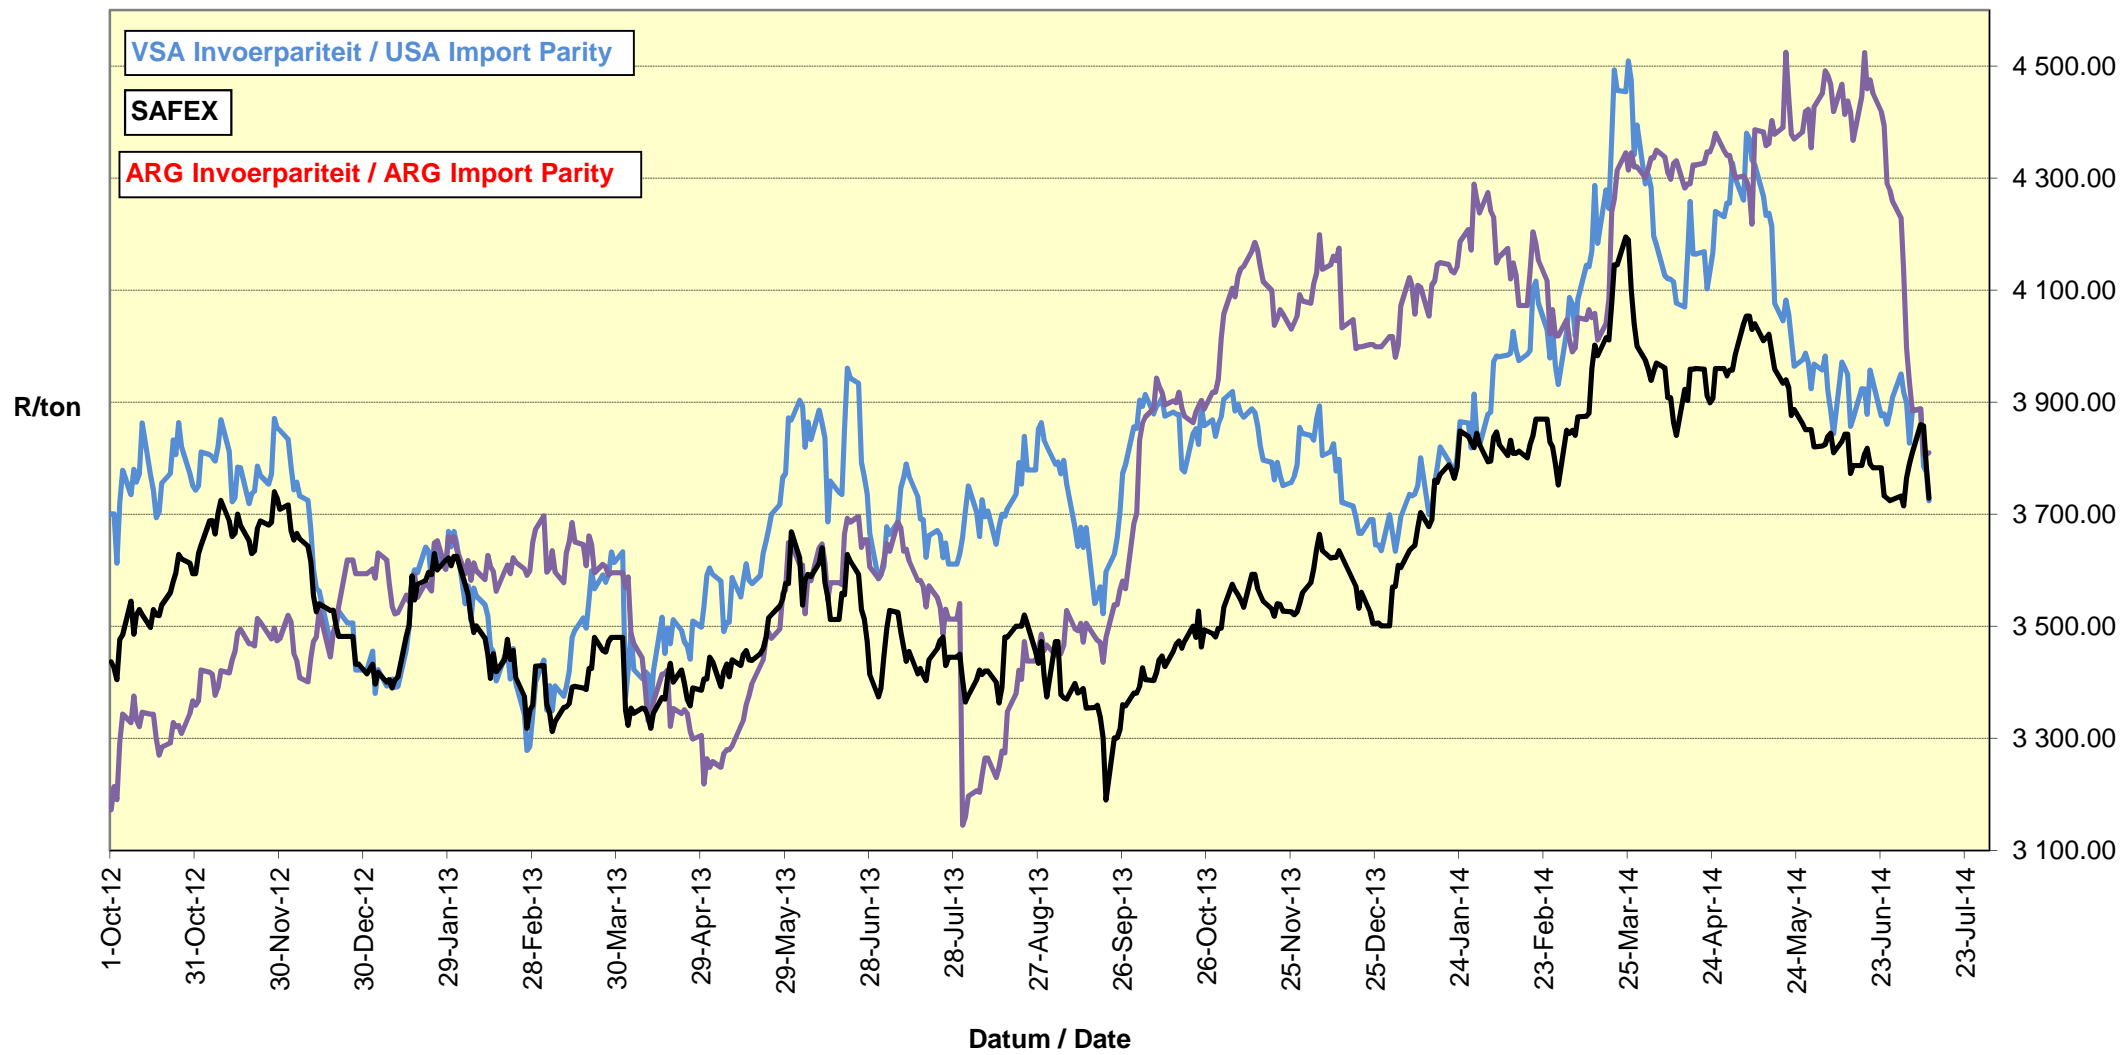

PRYSE VAN KORING GELEWER IN DURBAN HAWE PRICES OF WHEAT DELIVERED IN DURBAN HARBOUR