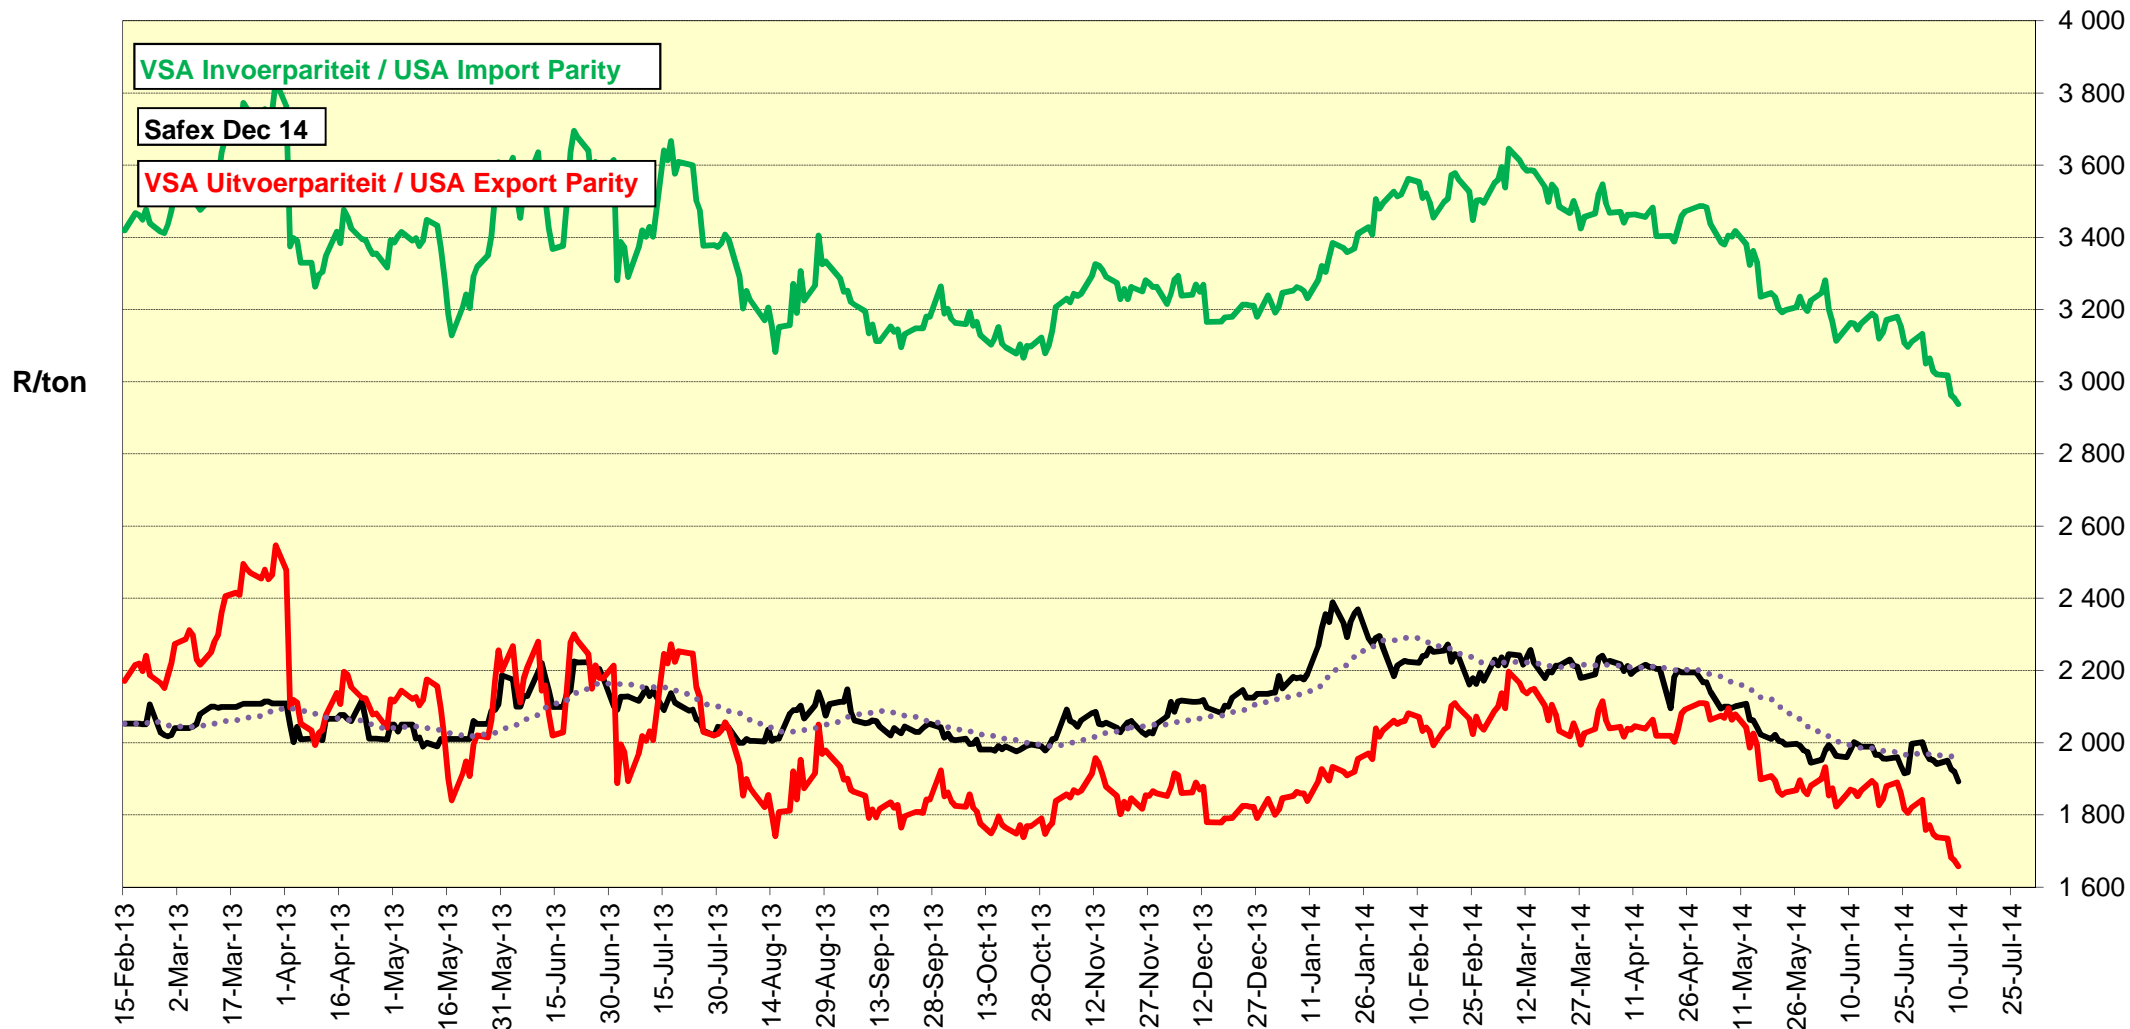

PRYSE VAN VSA WITMIELIES VIR LEWERING IN DES 2014 (RANDFONTEIN)
PRICES OF USA WHITE MAIZE DELIVERED IN DEC 2014 (RANDFONTEIN)

PRYSE VAN VSA GEELMIELIES VIR LEWERING IN JUL 2014 (RANDFONTEIN) PRICES OF USA YELLOW MAIZE DELIVERED IN JUL 2014 (RANDFONTEIN)