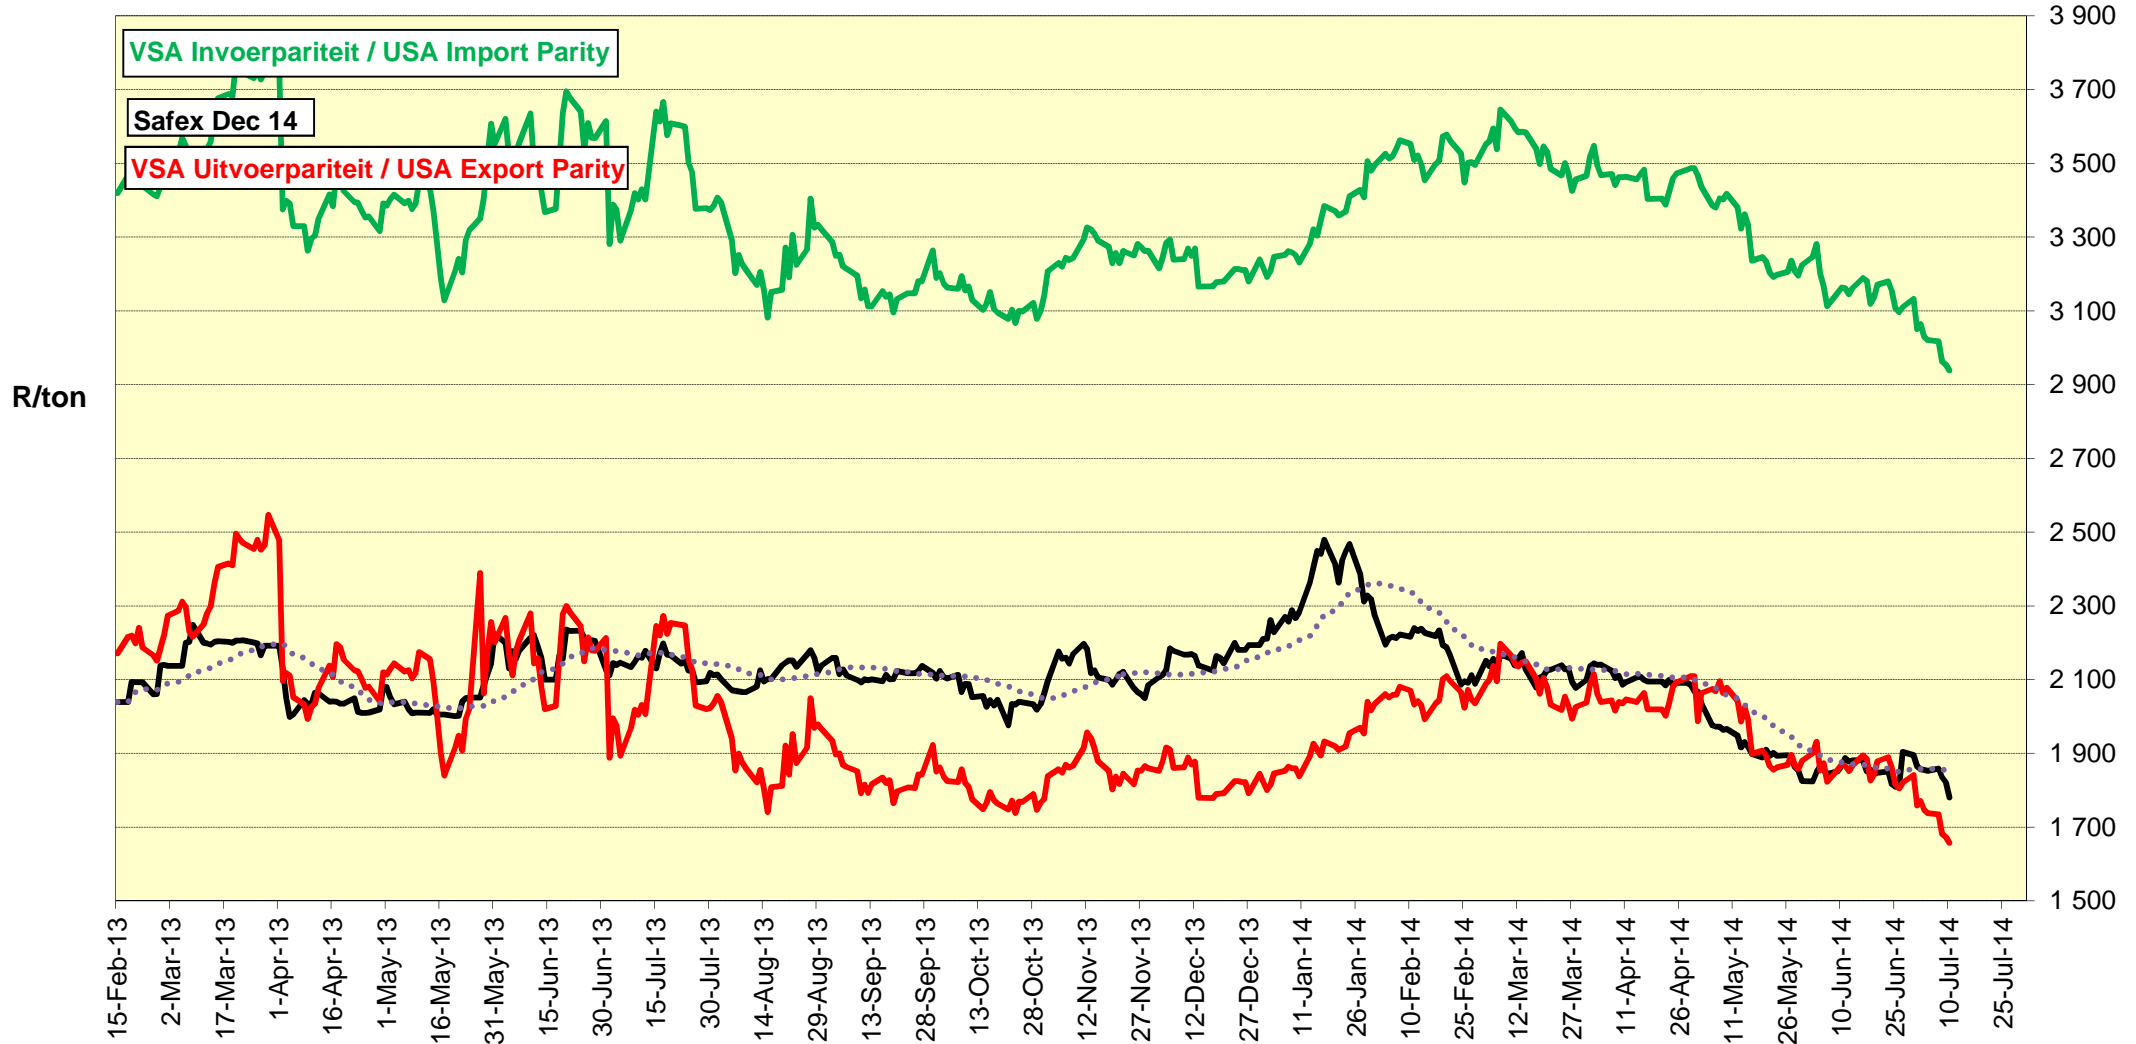

PRYSE VAN VSA WITMIELIES VIR LEWERING IN DES 2014 (RANDFONTEIN)
PRICES OF USA WHITE MAIZE DELIVERED IN DEC 2014 (RANDFONTEIN)

PRYSE VAN VSA GEELMIELIES VIR LEWERING IN JUL 2014 (RANDFONTEIN) PRICES OF USA YELLOW MAIZE DELIVERED IN JUL 2014 (RANDFONTEIN)