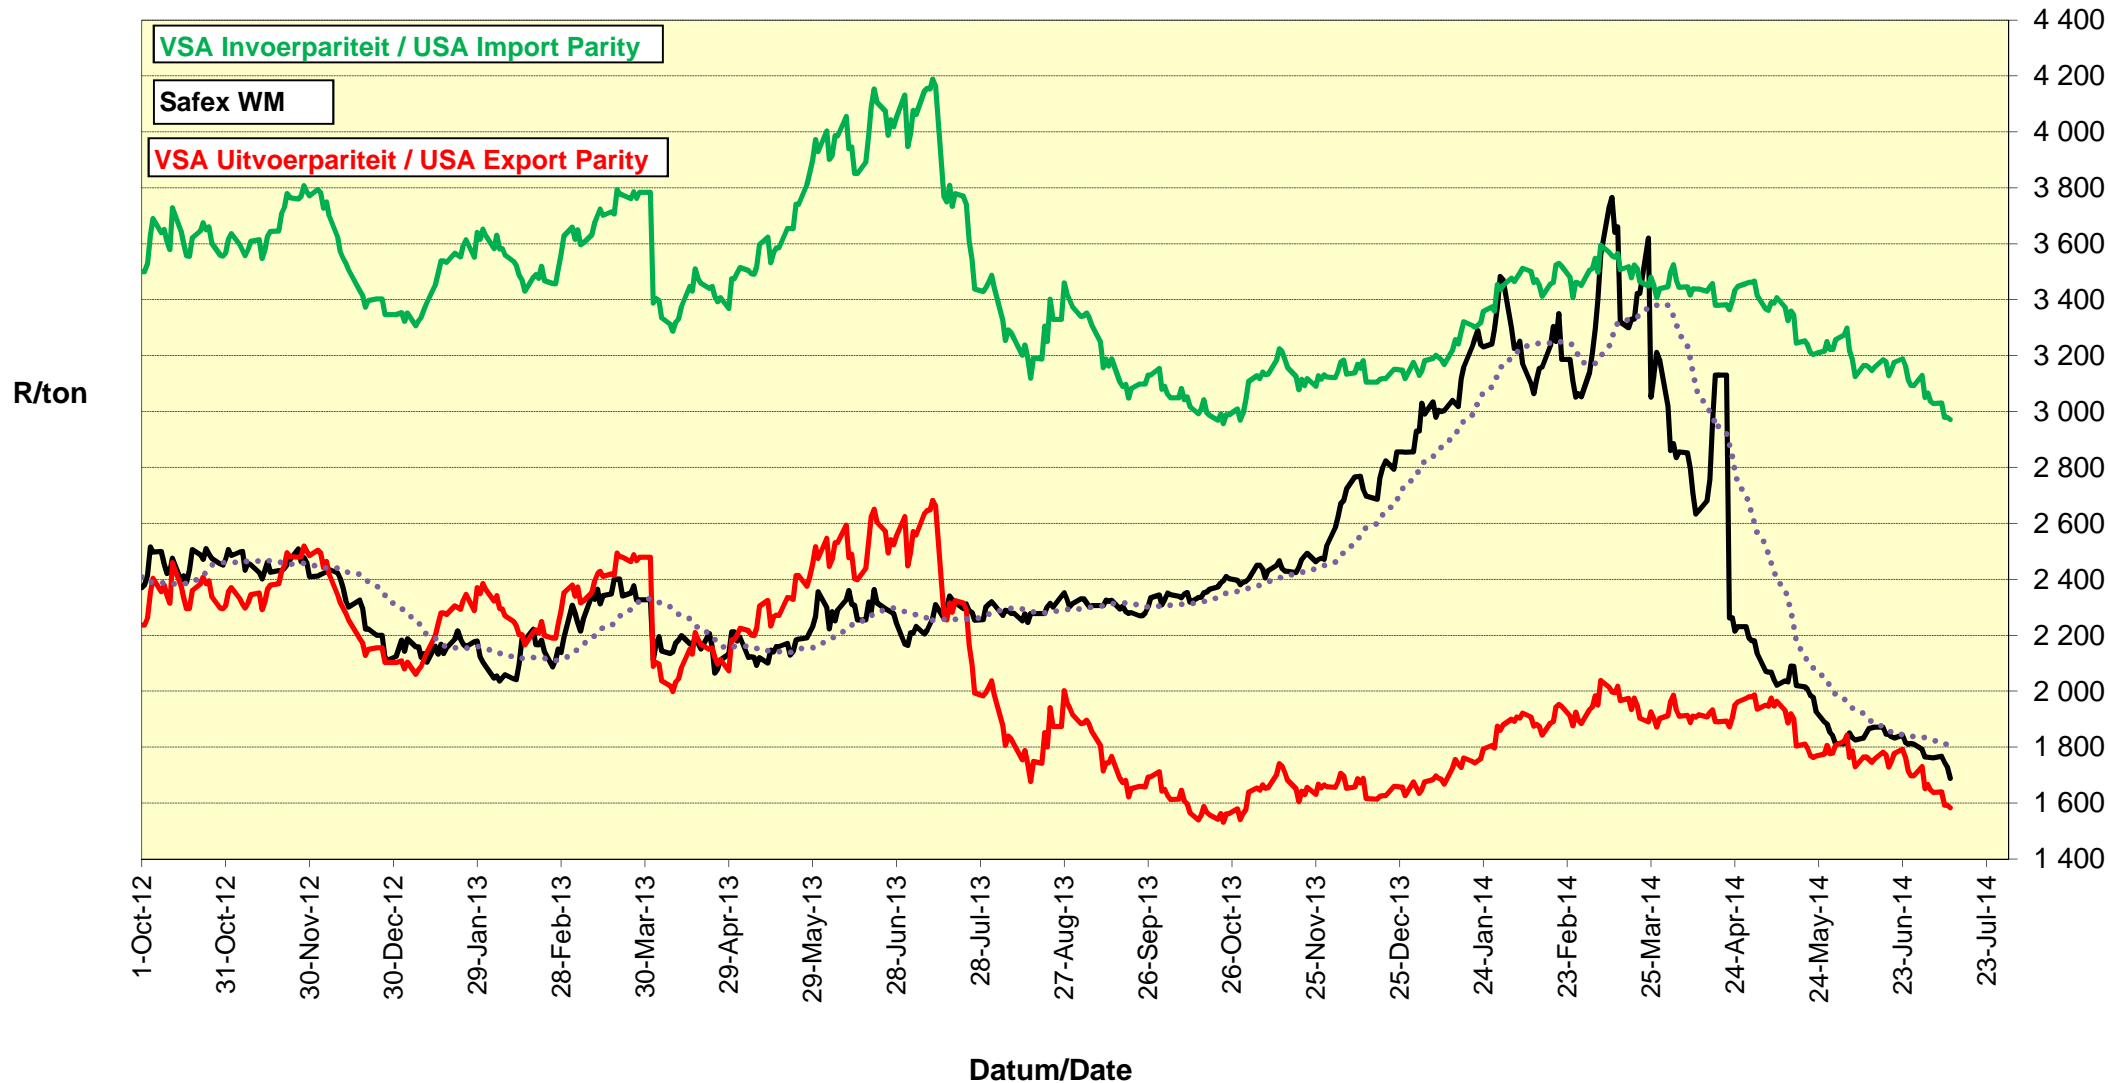

PRYSE VAN VSA WITMIELIES GELEWER IN RANDFONTEIN PRICES OF USA WHITE MAIZE DELIVERED IN RANDFONTEIN