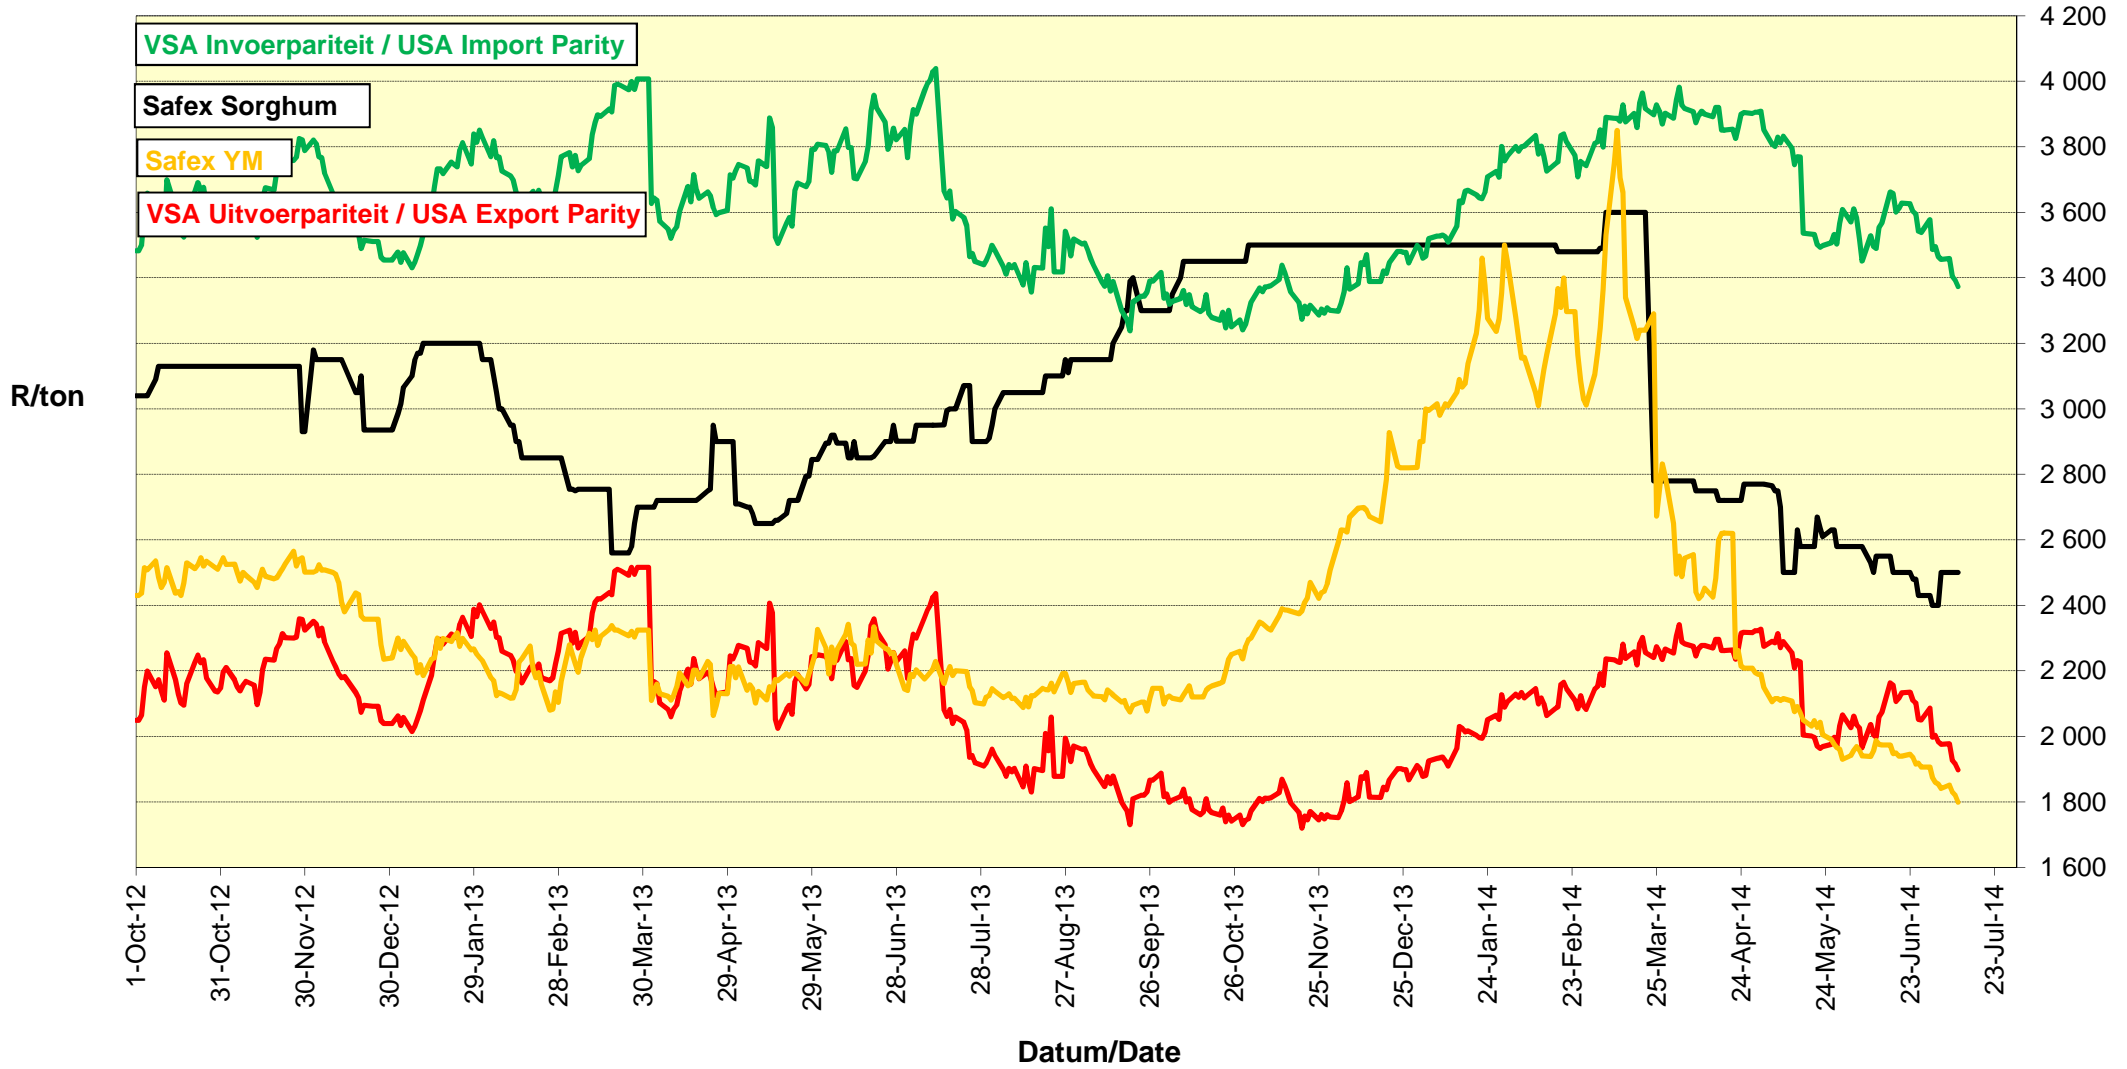

PRYSE VAN VSA SORGHUM GELEWER IN RANDFONTEIN PRICES OF USA SORGHUM DELIVERED IN RANDFONTEIN

PRYSE VAN VSA WITMIELIES GELEWER IN RANDFONTEIN PRICES OF USA WHITE MAIZE DELIVERED IN RANDFONTEIN

PRYSE VAN GEELMIELIES GELEWER IN RANDFONTEIN PRICES OF YELLOW MAIZE DELIVERED IN RANDFONTEIN

PRYSE VAN VSA WITMIELIES VIR LEWERING IN DES 2014 (RANDFONTEIN)
PRICES OF USA WHITE MAIZE DELIVERED IN DEC 2014 (RANDFONTEIN)

PRYSE VAN VSA GEELMIELIES VIR LEWERING IN JUL 2014 (RANDFONTEIN) PRICES OF USA YELLOW MAIZE DELIVERED IN JUL 2014 (RANDFONTEIN)