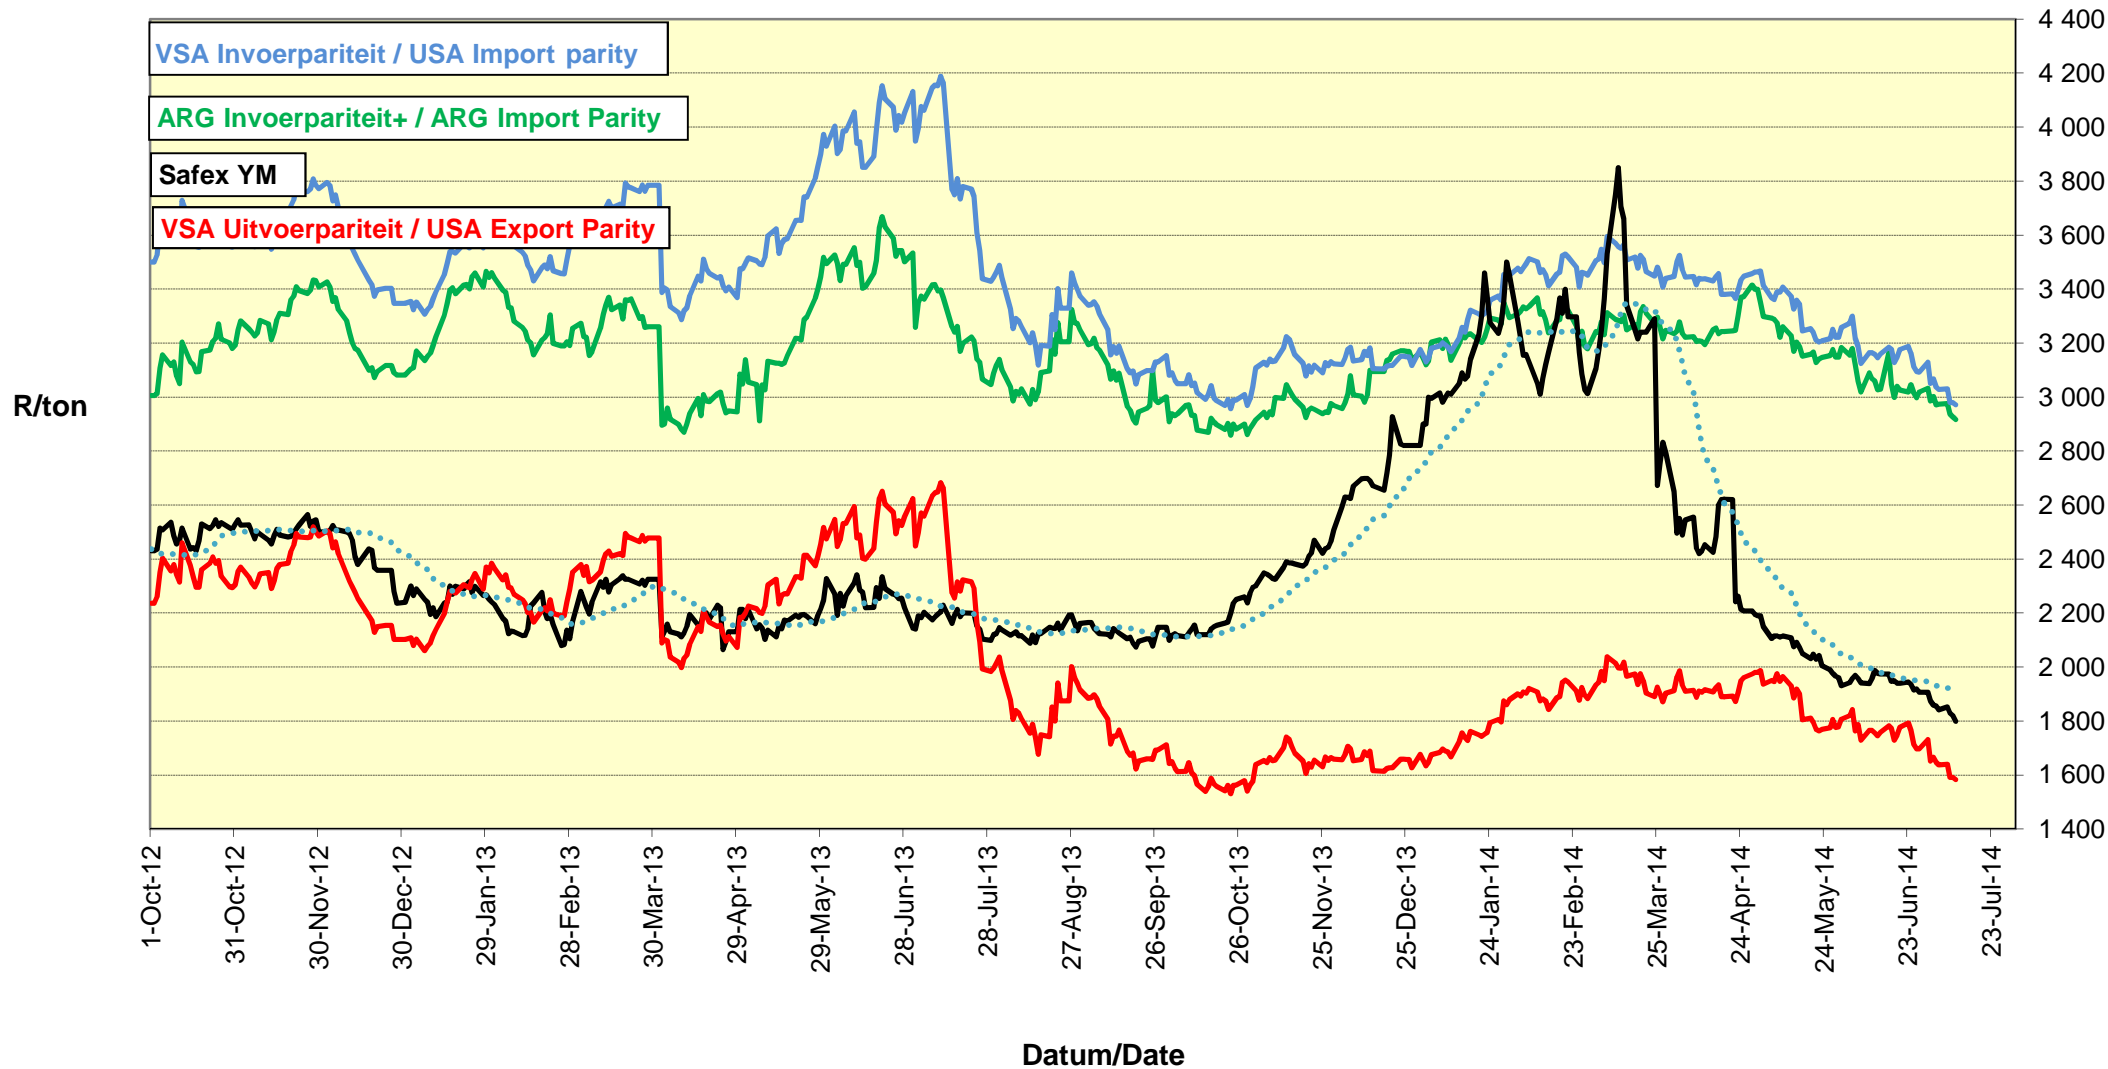

PRYSE VAN VSA WITMIELIES VIR LEWERING IN DES 2014 (RANDFONTEIN)
PRICES OF USA WHITE MAIZE DELIVERED IN DEC 2014 (RANDFONTEIN)

PRYSE VAN VSA GEELMIELIES VIR LEWERING IN JUL 2014 (RANDFONTEIN) PRICES OF USA YELLOW MAIZE DELIVERED IN JUL 2014 (RANDFONTEIN)