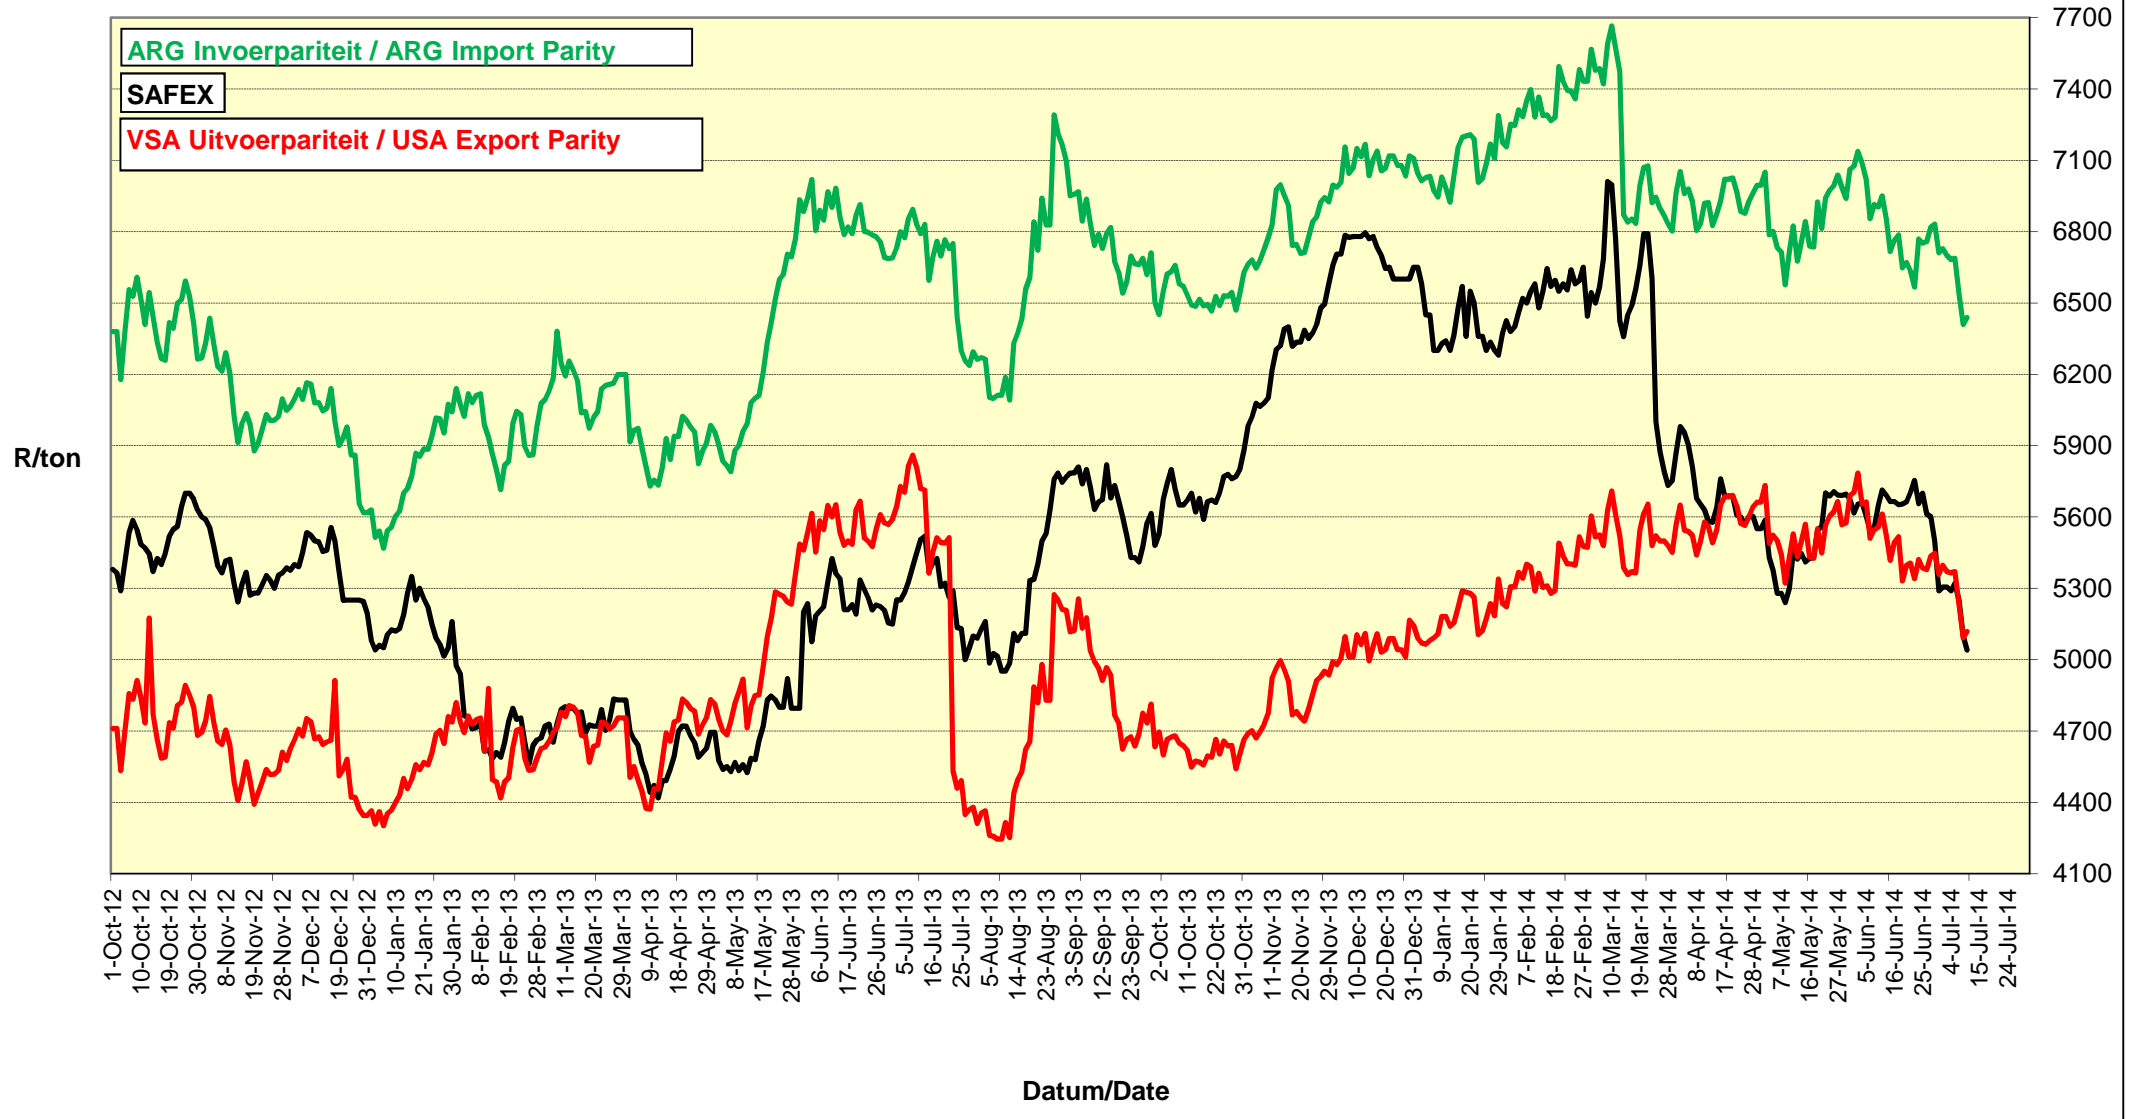

PRICES OF EU SUNFLOWER SEED DELIVERED IN RANDFONTEIN PRYSE VAN EU SONNEBLOMSAAD GELEWER IN RANDFONTEIN

PRYSE VAN SOJABONE GELEWER IN RANDFONTEIN PRICES OF SOYBEANS DELIVERED IN RANDFONTEIN

PRYSE VAN EU SONNEBLOMSAAD GELEWER IN RANDFONTEIN PRICES OF EU SUNFLOWER SEED DELIVERED IN RANDFONTEIN