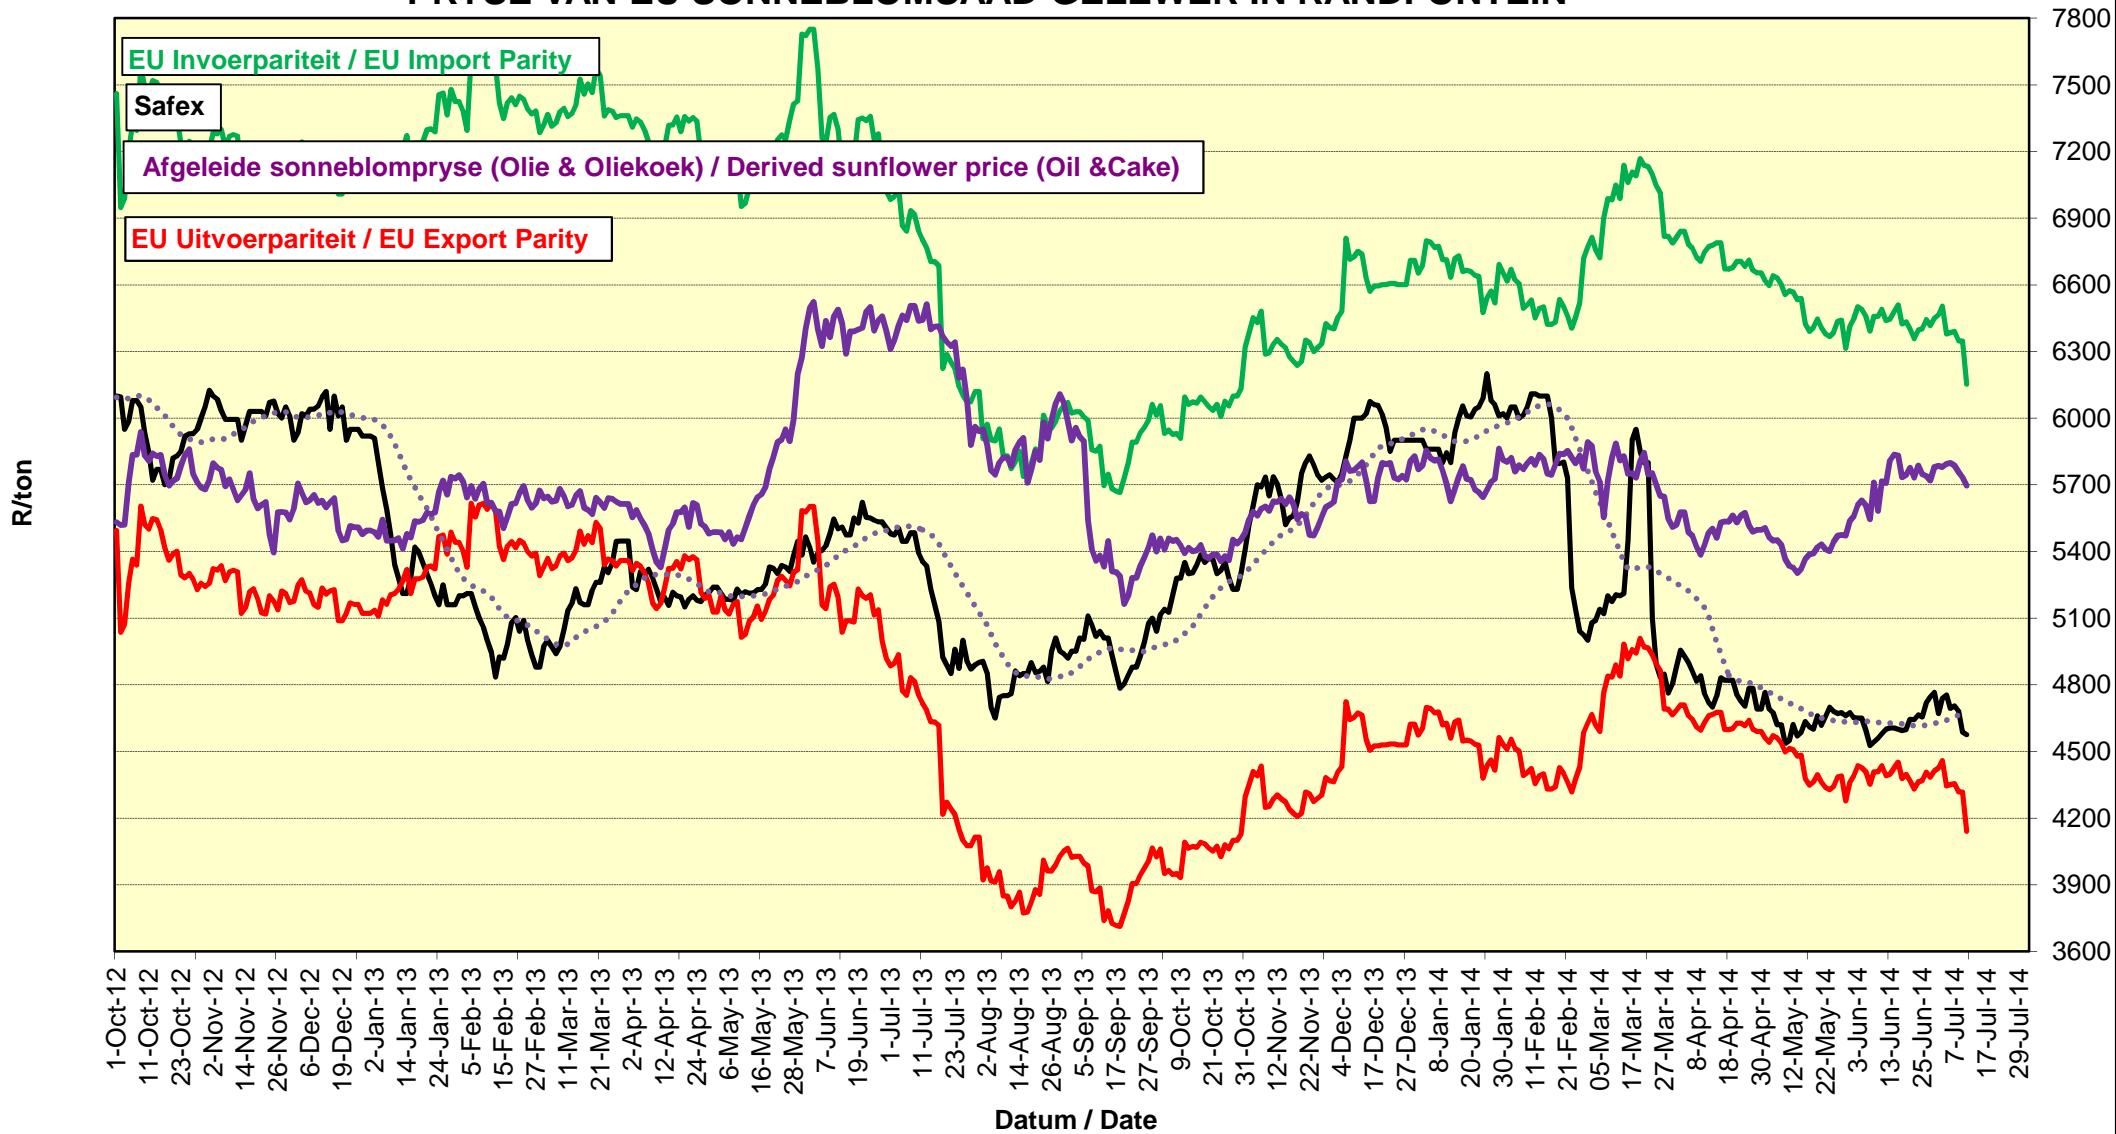

PRICES OF EU SUNFLOWER SEED DELIVERED IN RANDFONTEIN PRYSE VAN EU SONNEBLOMSAAD GELEWER IN RANDFONTEIN

PRYSE VAN SOJABONE GELEWER IN RANDFONTEIN PRICES OF SOYBEANS DELIVERED IN RANDFONTEIN

PRYSE VAN EU SONNEBLOMSAAD GELEWER IN RANDFONTEIN PRICES OF EU SUNFLOWER SEED DELIVERED IN RANDFONTEIN

PRYSE VAN SOJABONE GELEWER IN RANDFONTEIN PRICES OF SOYBEANS DELIVERED IN RANDFONTEIN

PRYSE VAN SOJABONE GELEWER IN RANDFONTEIN PRICES OF SOYBEANS DELIVERED IN RANDFONTEIN

PRYSE VAN SOJABONE GELEWER IN RANDFONTEIN

PRICES OF SOYBEANS DELIVERED IN RANDFONTEIN

PRYSE VAN SOJABONE GELEWER IN RANDFONTEIN PRICES OF SOYBEANS DELIVERED IN RANDFONTEIN

Afgeleide sojaboon produsente - en volvet sojaboonpryse Derived soy producer price and full-fat soy prices

Kanolapryse in die Suid-Kaap (Swellendam)/ Prices of Canola in the South Cape (Swellendam)

**PRYSE VAN UITGEDOP EN GESORTEERDE VSA KEURGRAAD GRONDBONE MET 'N
PITGROOTTE VAN 40/50 pitgrootte (RANDFONTEIN)
PRICES OF PROCESSED AND GRADED USA CHOICE GRADE GROUNDNUTS (40/50)
(RANDFONTEIN)**