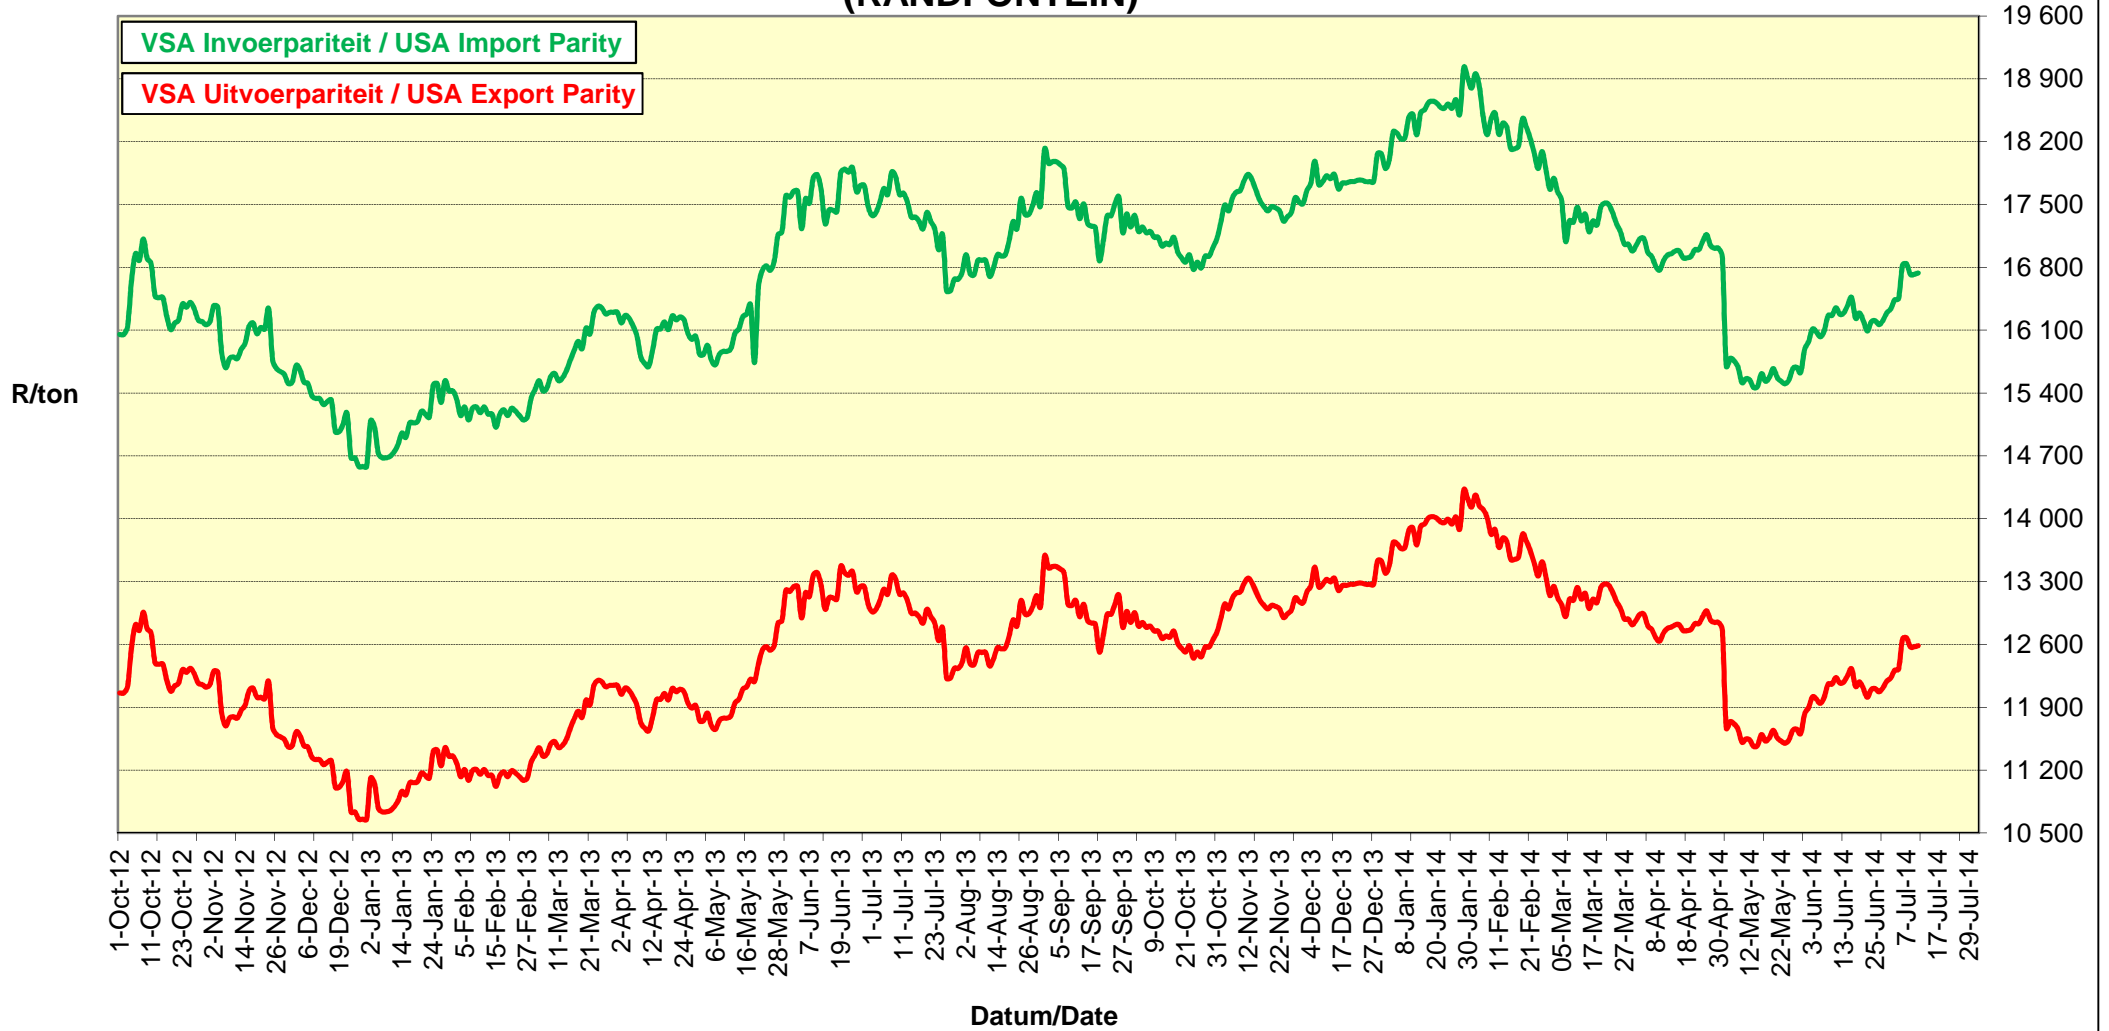

**PRYSE VAN UITGEDOP EN GESORTEERDE VSA KEURGRAAD GRONDBONE MET 'N
PITGROOTTE VAN 40/50 pitgrootte (RANDFONTEIN)
PRICES OF PROCESSED AND GRADED USA CHOICE GRADE GROUNDNUTS (40/50)
(RANDFONTEIN)**