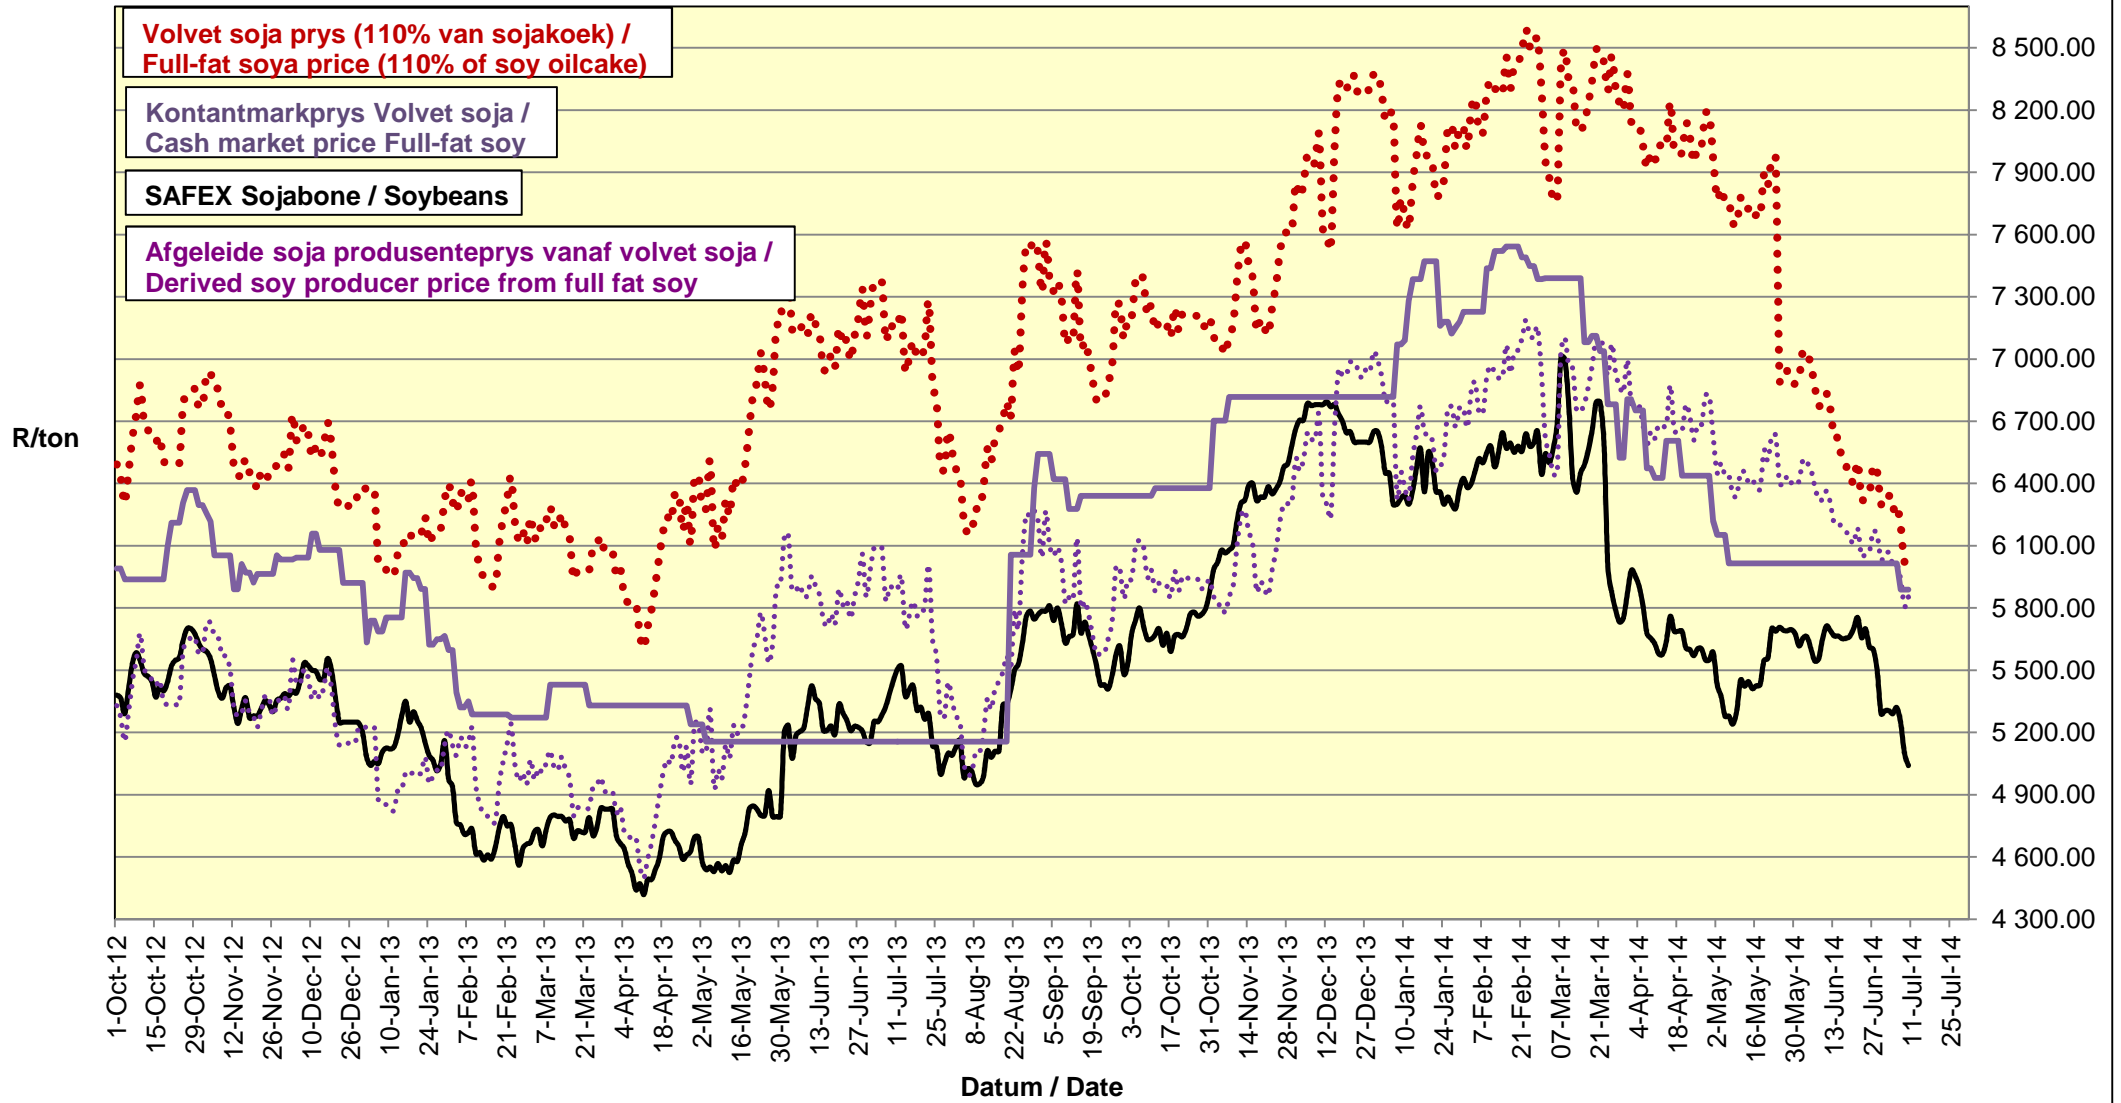

PRYSE VAN SOJABONE GELEWER IN RANDFONTEIN PRICES OF SOYBEANS DELIVERED IN RANDFONTEIN

PRYSE VAN SOJABONE GELEWER IN RANDFONTEIN PRICES OF SOYBEANS DELIVERED IN RANDFONTEIN

PRYSE VAN SOJABONE GELEWER IN RANDFONTEIN

PRICES OF SOYBEANS DELIVERED IN RANDFONTEIN

PRYSE VAN SOJABONE GELEWER IN RANDFONTEIN PRICES OF SOYBEANS DELIVERED IN RANDFONTEIN

Afgeleide sojaboon produsente - en volvet sojaboonpryse Derived soy producer price and full-fat soy prices

Kanolapryse in die Suid-Kaap (Swellendam)/ Prices of Canola in the South Cape (Swellendam)

**PRYSE VAN UITGEDOP EN GESORTEERDE VSA KEURGRAAD GRONDBONE MET 'N
PITGROOTTE VAN 40/50 pitgrootte (RANDFONTEIN)
PRICES OF PROCESSED AND GRADED USA CHOICE GRADE GROUNDNUTS (40/50)
(RANDFONTEIN)**