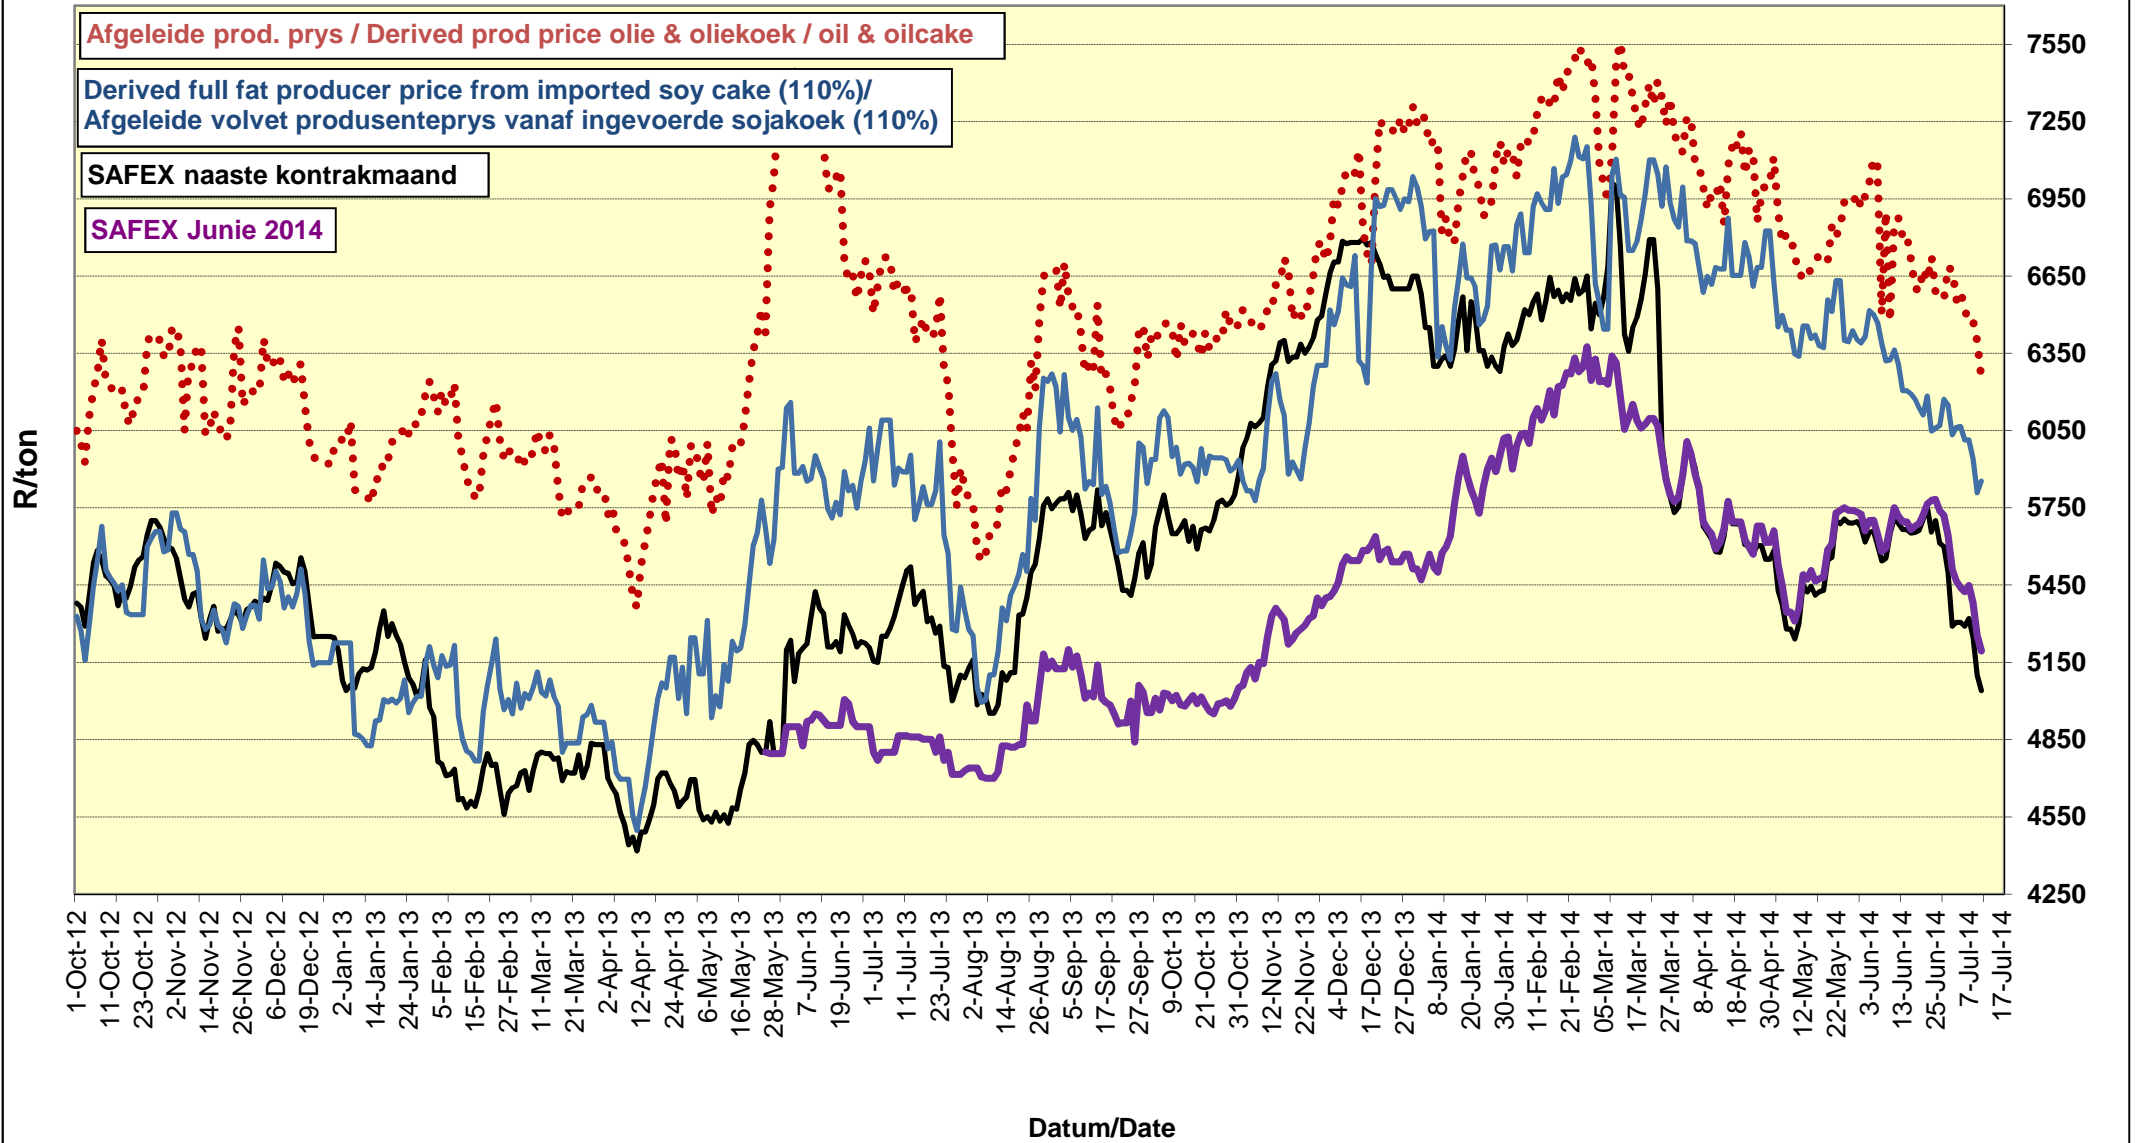

PRYSE VAN SOJABONE GELEWER IN RANDFONTEIN PRICES OF SOYBEANS DELIVERED IN RANDFONTEIN