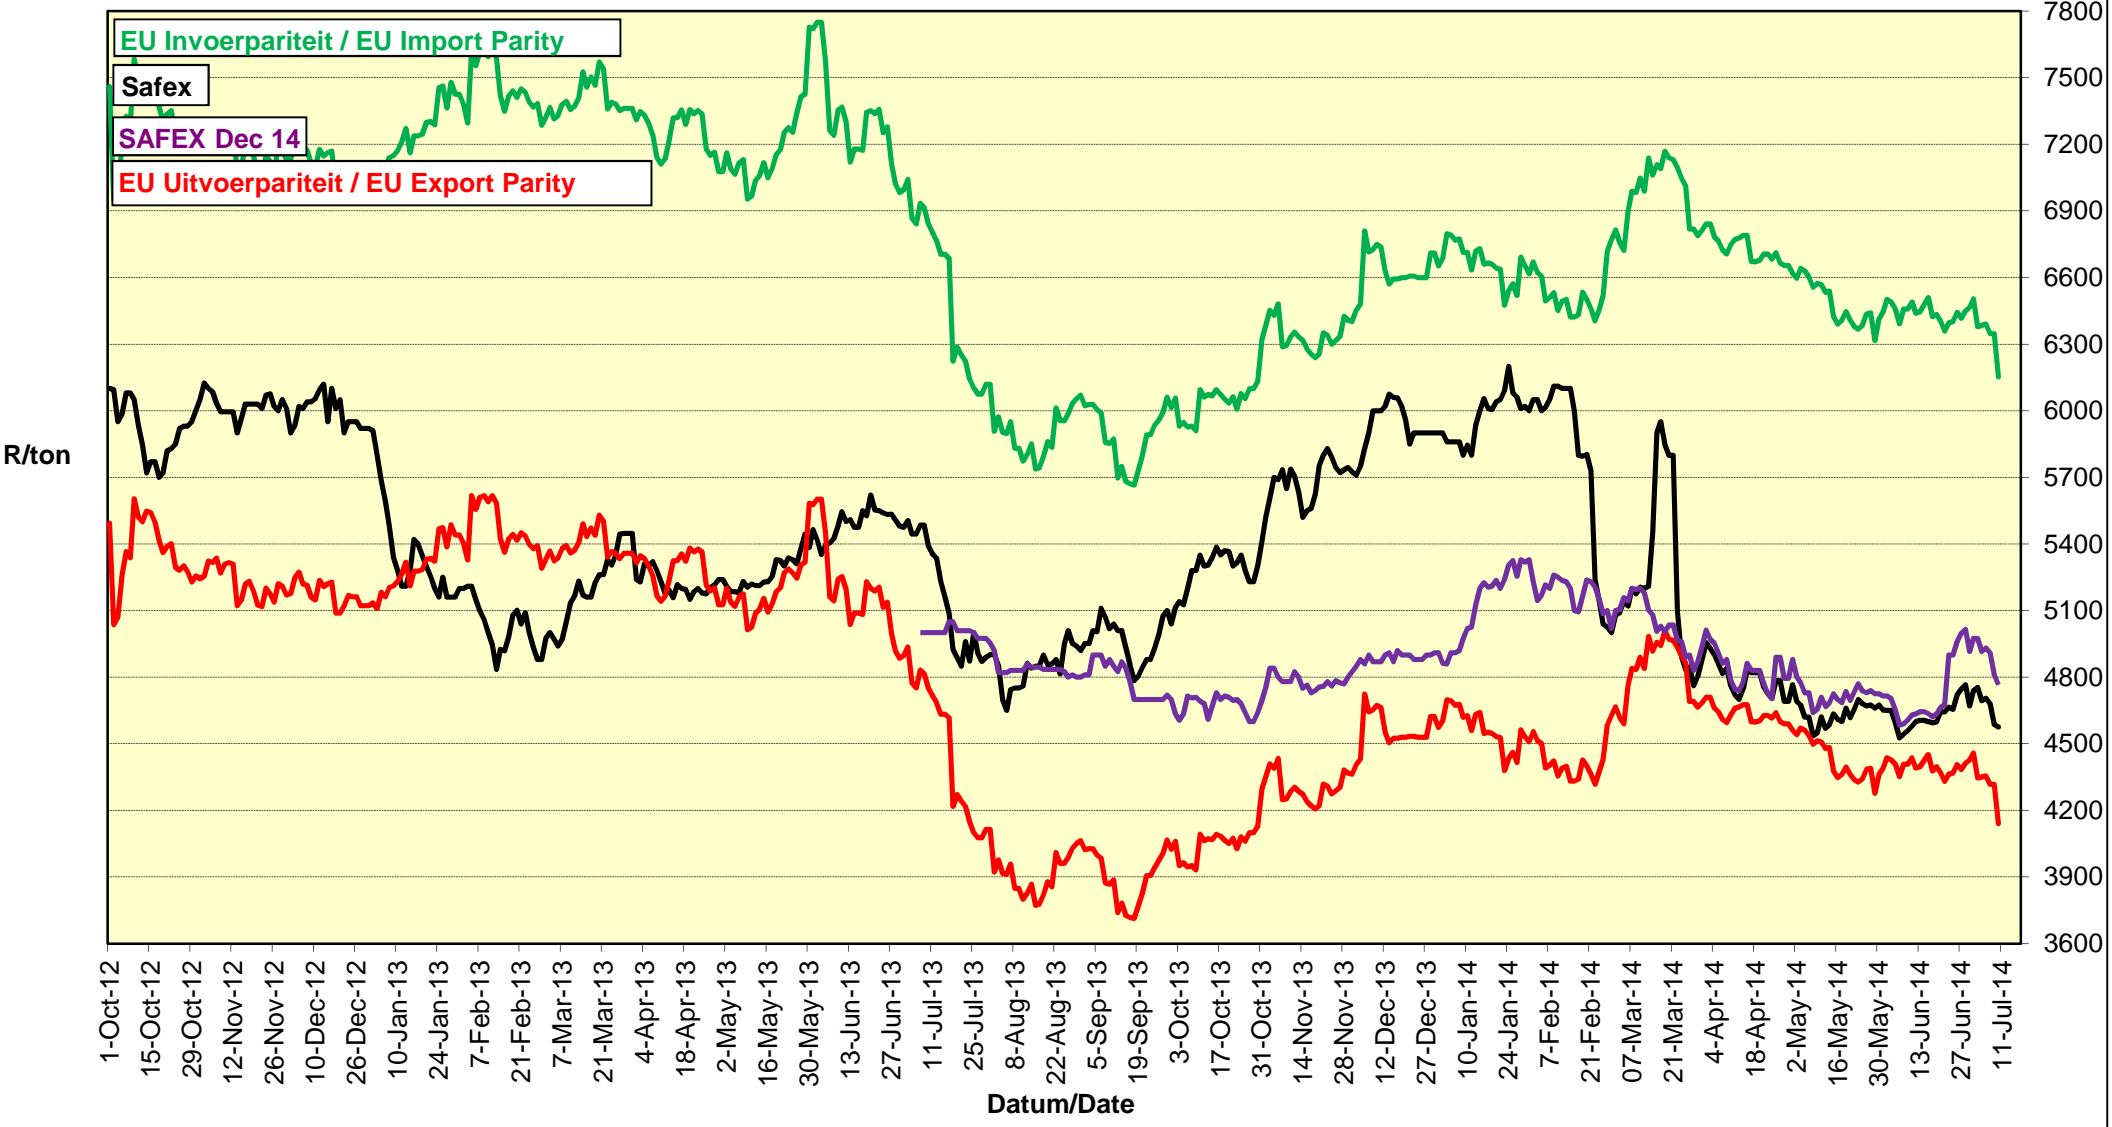

PRICES OF EU SUNFLOWER SEED DELIVERED IN RANDFONTEIN PRYSE VAN EU SONNEBLOMSAAD GELEWER IN RANDFONTEIN

PRYSE VAN SOJABONE GELEWER IN RANDFONTEIN PRICES OF SOYBEANS DELIVERED IN RANDFONTEIN

PRYSE VAN EU SONNEBLOMSAAD GELEWER IN RANDFONTEIN PRICES OF EU SUNFLOWER SEED DELIVERED IN RANDFONTEIN