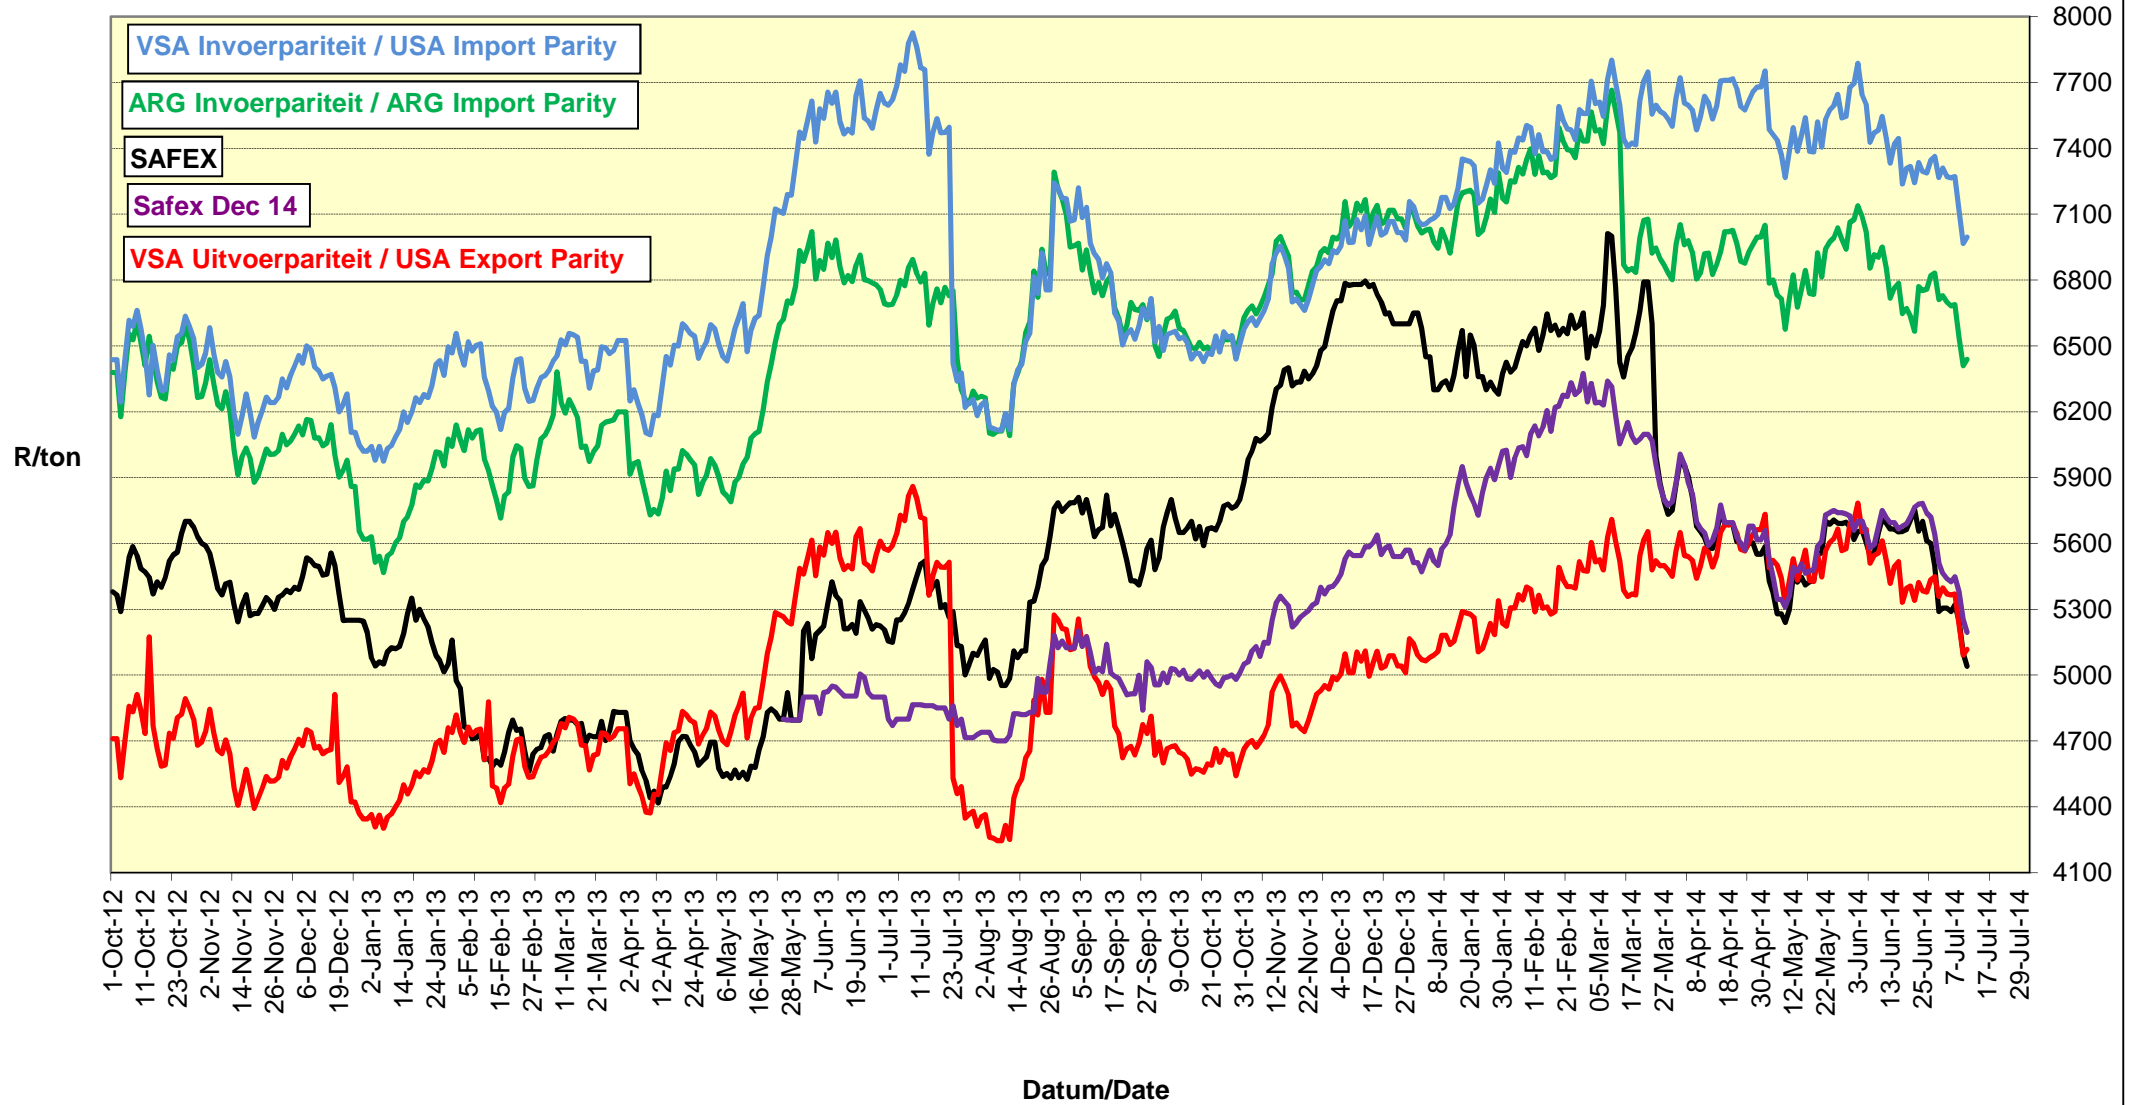

PRYSE VAN SOJABONE GELEWER IN RANDFONTEIN PRICES OF SOYBEANS DELIVERED IN RANDFONTEIN