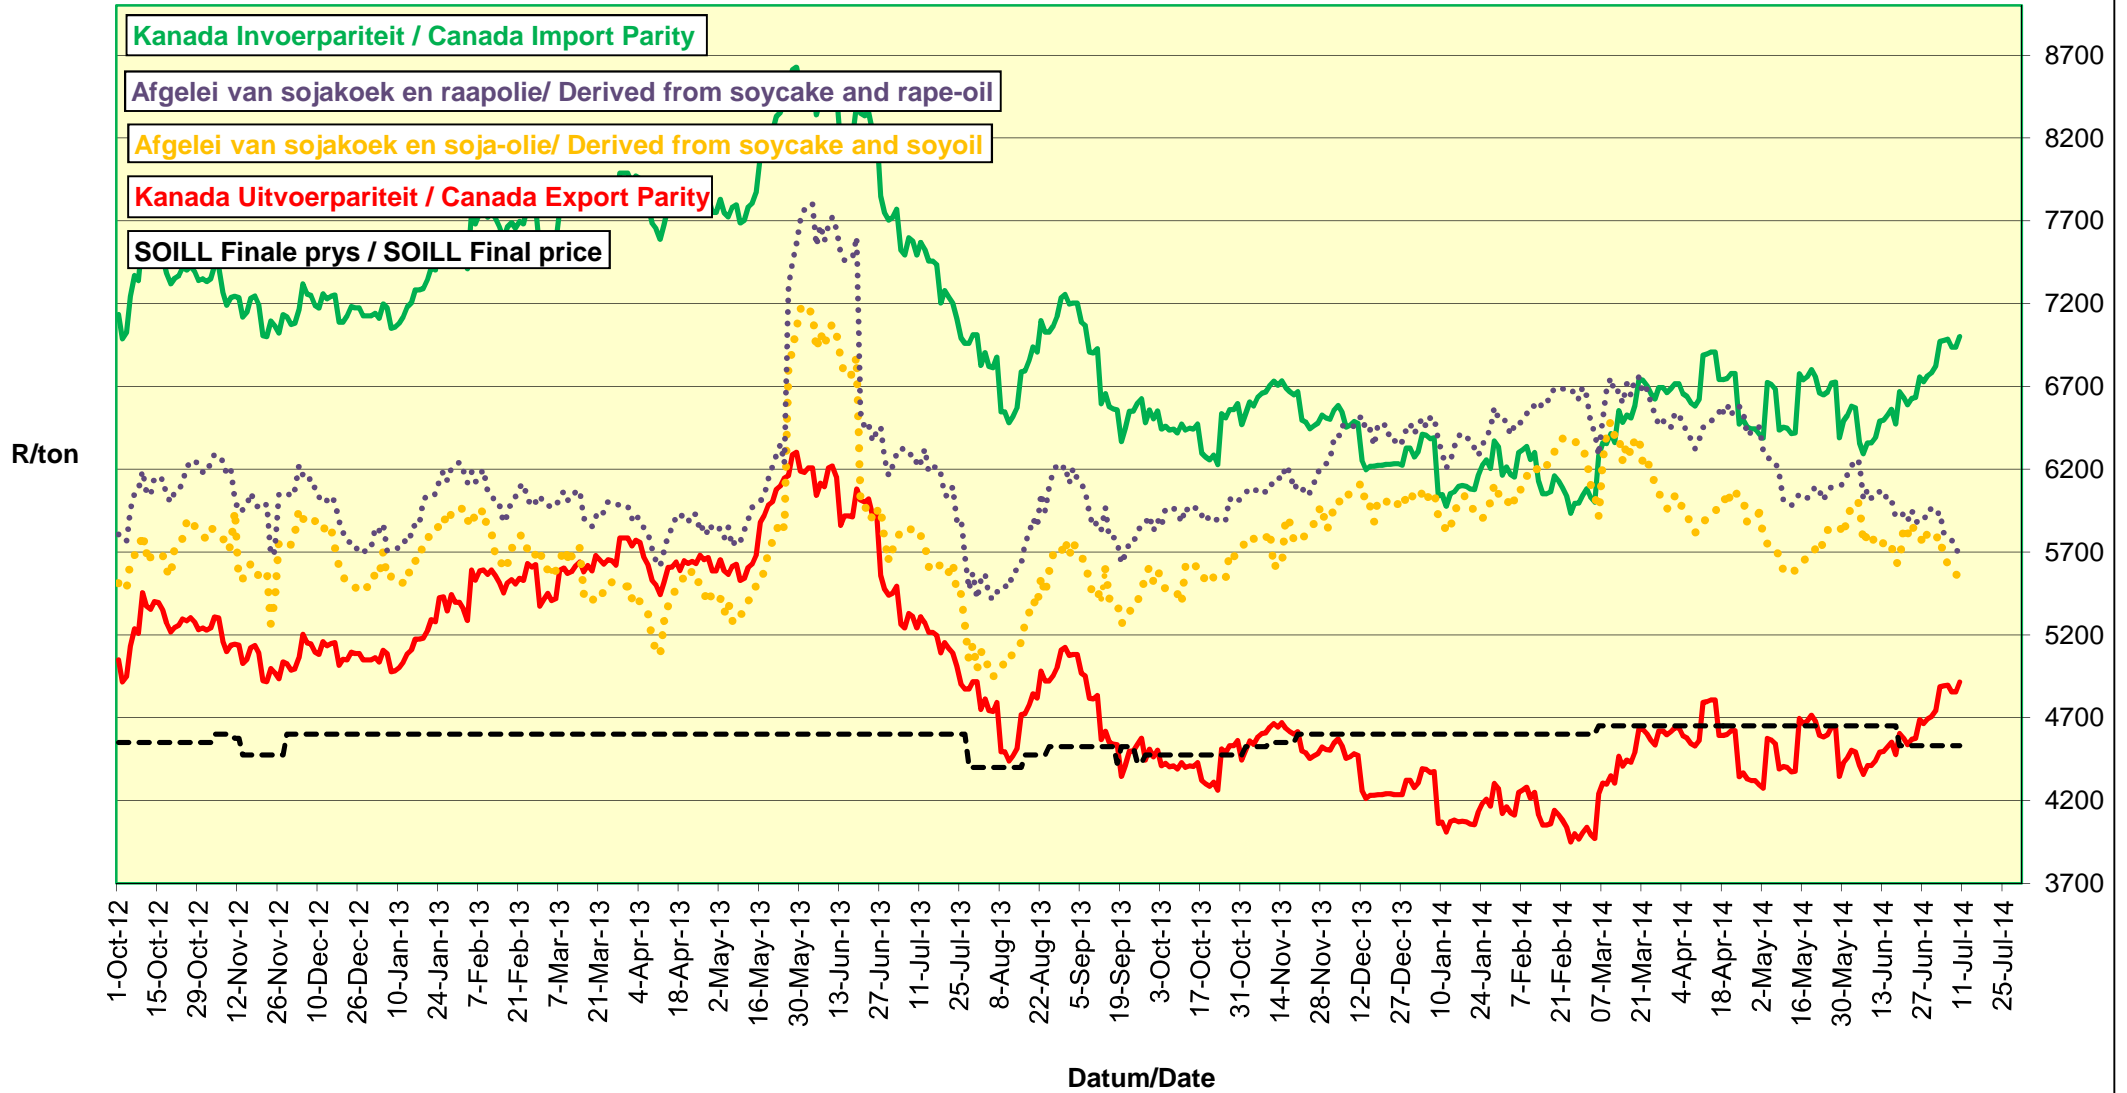

Kanolapryse in die Suid-Kaap (Swellendam)/ Prices of Canola in the South Cape (Swellendam)