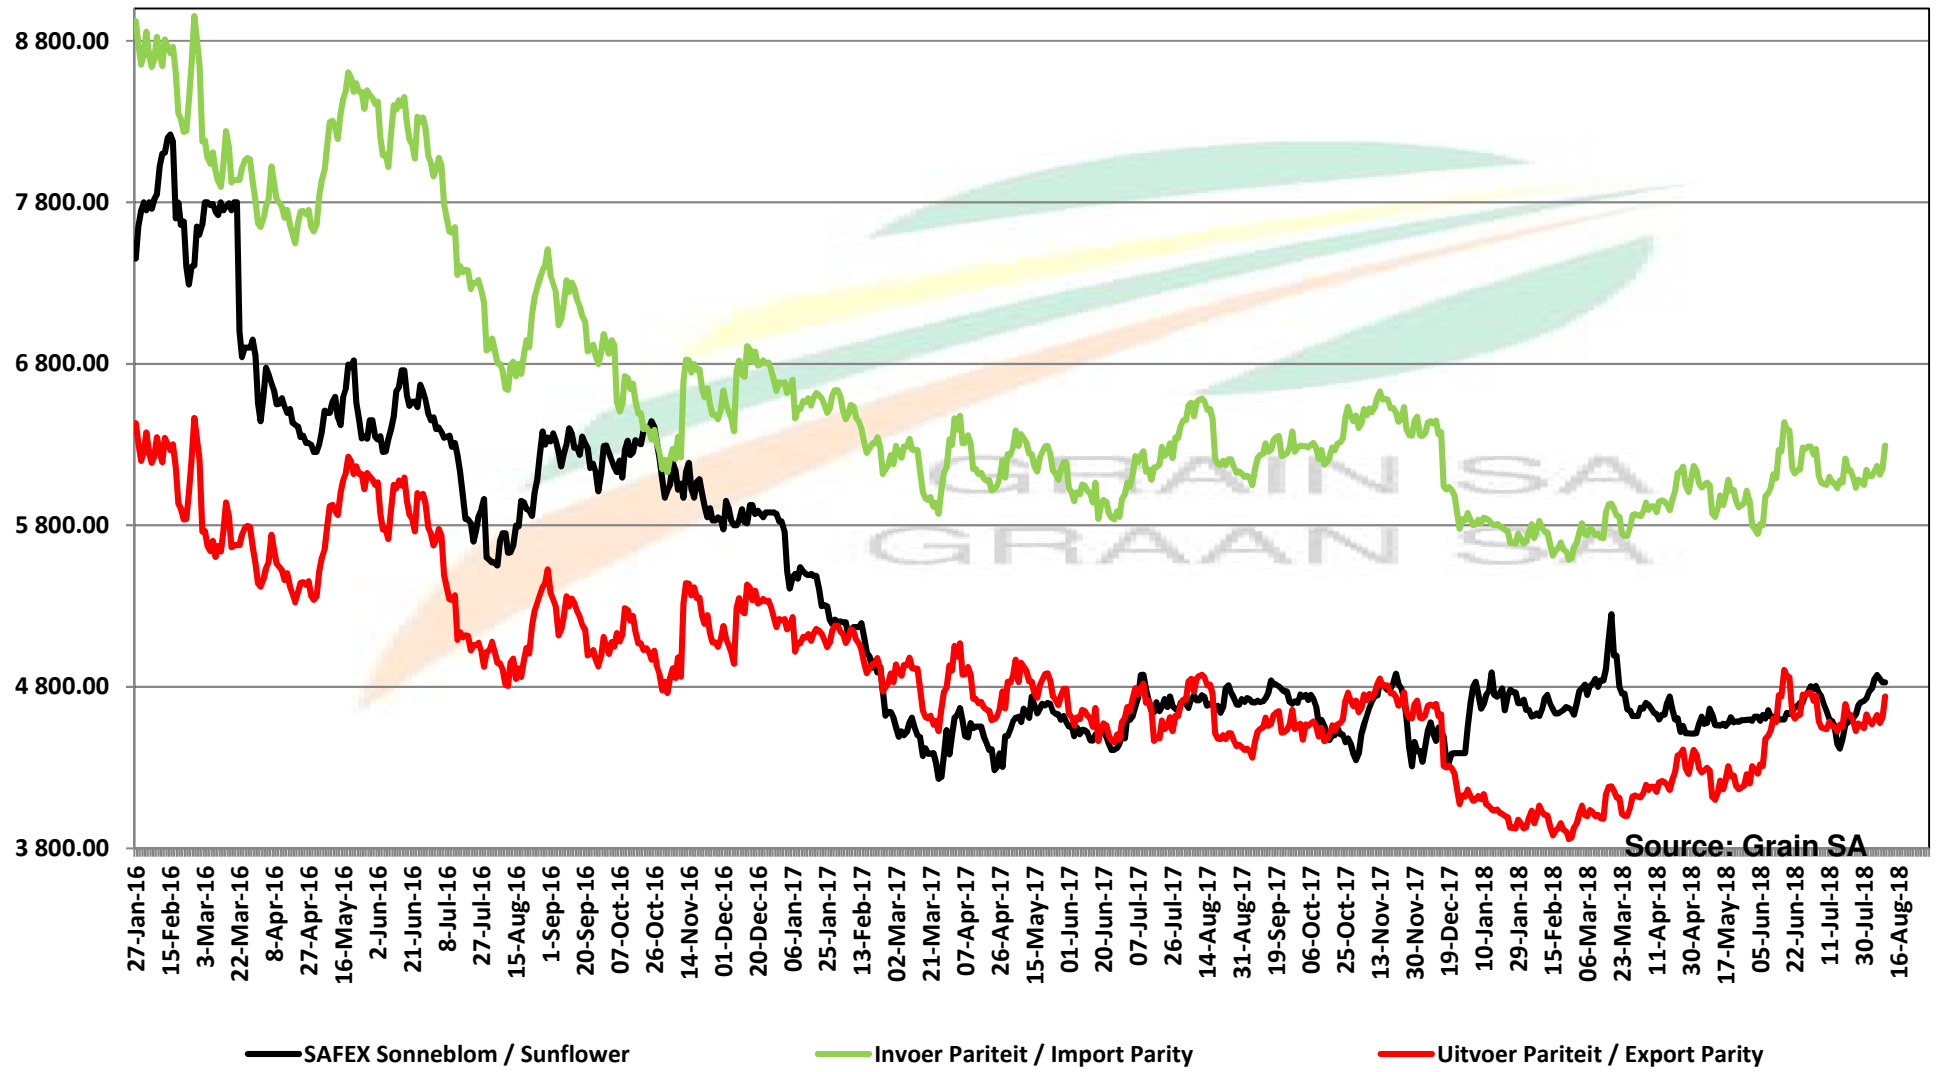

PRICES OF EU SUNFLOWER SEED DELIVERED IN RANDFONTEIN PRYSE VAN EU SONNEBLOMSAAD GELEWER IN RANDFONTEIN

Source: Grain SA

PRICES OF EU SUNFLOWER SEED DELIVERED IN RANDFONTEIN PRYSE VAN EU SONNEBLOMSAAD GELEWER IN RANDFONTEIN