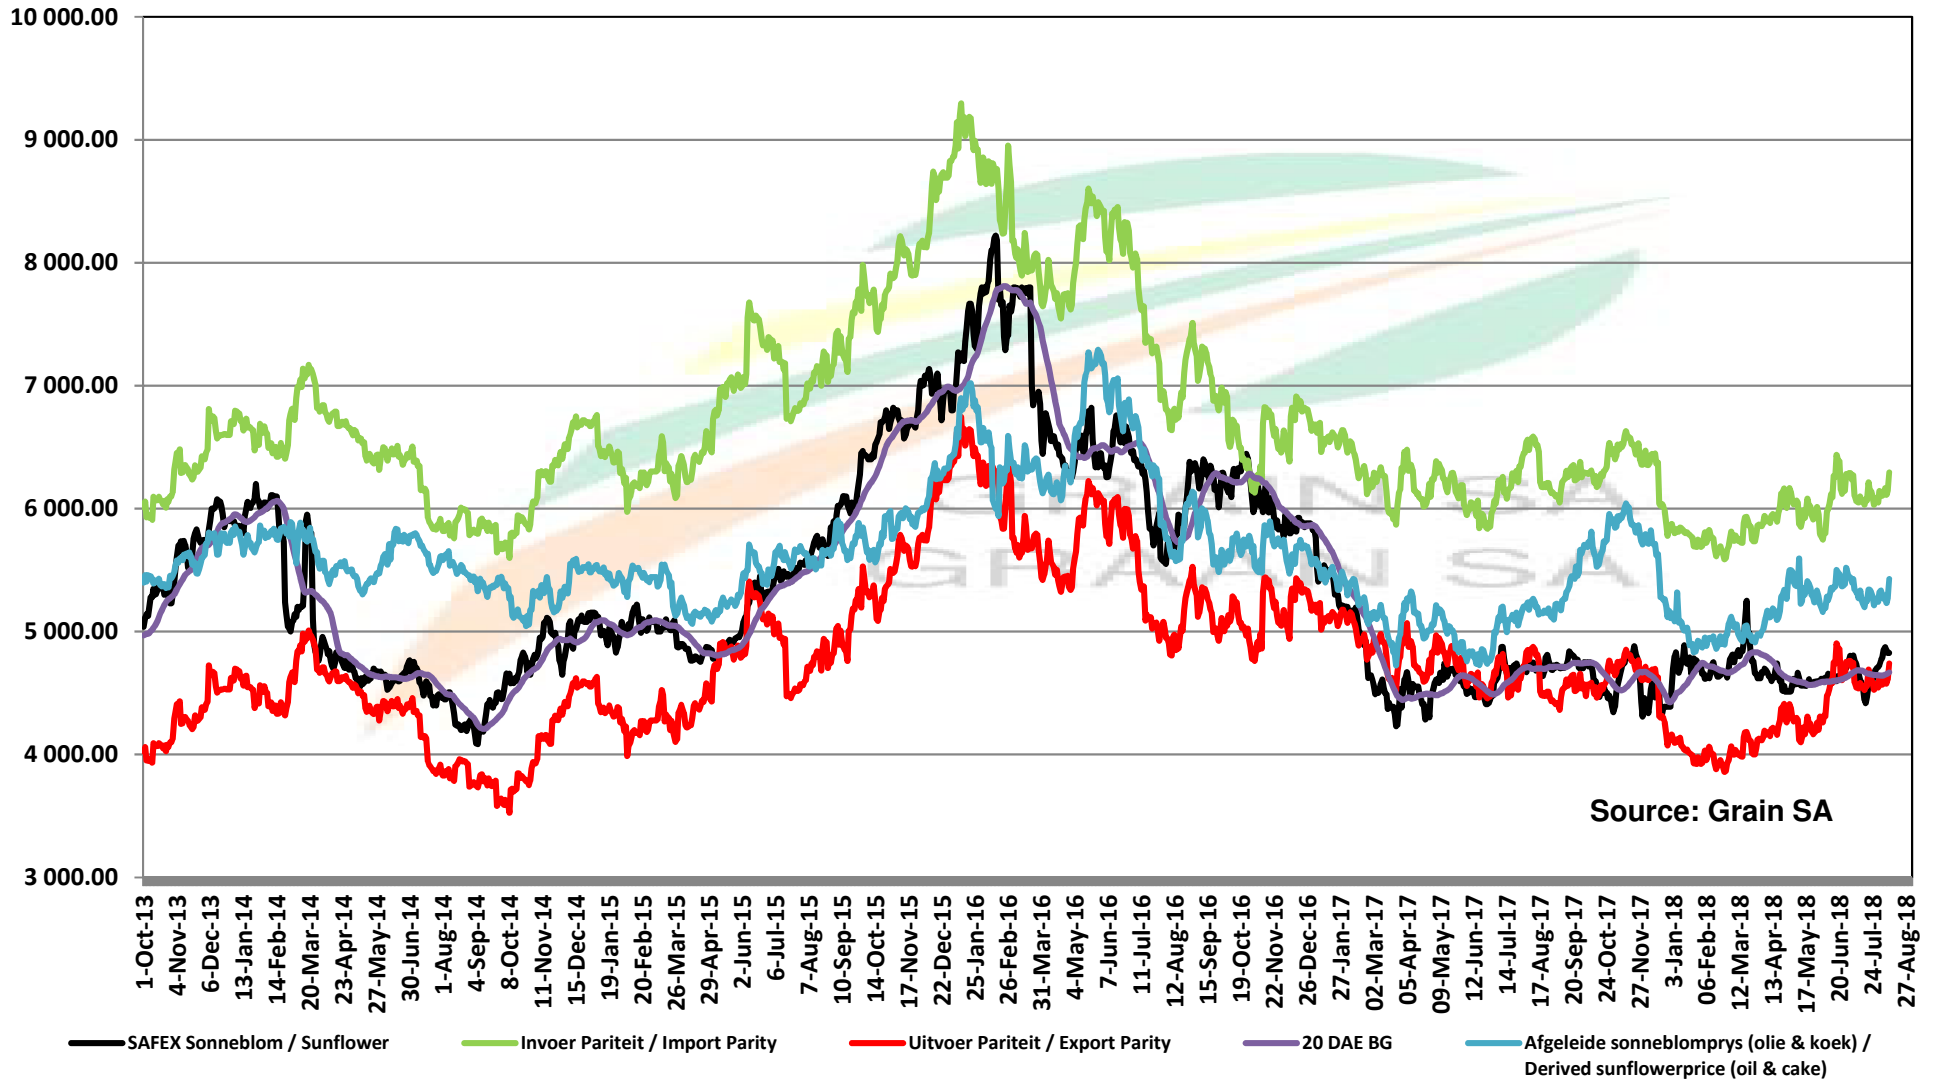

PRICES OF EU SUNFLOWER SEED DELIVERED IN RANDFONTEIN PRYSE VAN EU SONNEBLOMSAAD GELEWER IN RANDFONTEIN

Source: Grain SA

PRICES OF EU SUNFLOWER SEED DELIVERED IN RANDFONTEIN PRYSE VAN EU SONNEBLOMSAAD GELEWER IN RANDFONTEIN

Source: Grain SA

PRICES OF SOYBEAN SEED DELIVERED IN RANDFONTEIN

PRYSE VAN SOJABOONSAAD GELEWER IN RANDFONTEIN

PRICES OF ARGENTINIAN SOYBEAN SEED DELIVERED IN RANDFONTEIN
PRYSE VAN ARGENTYNSE SOJABOONSAAD GELEWER IN RANDFONTEIN