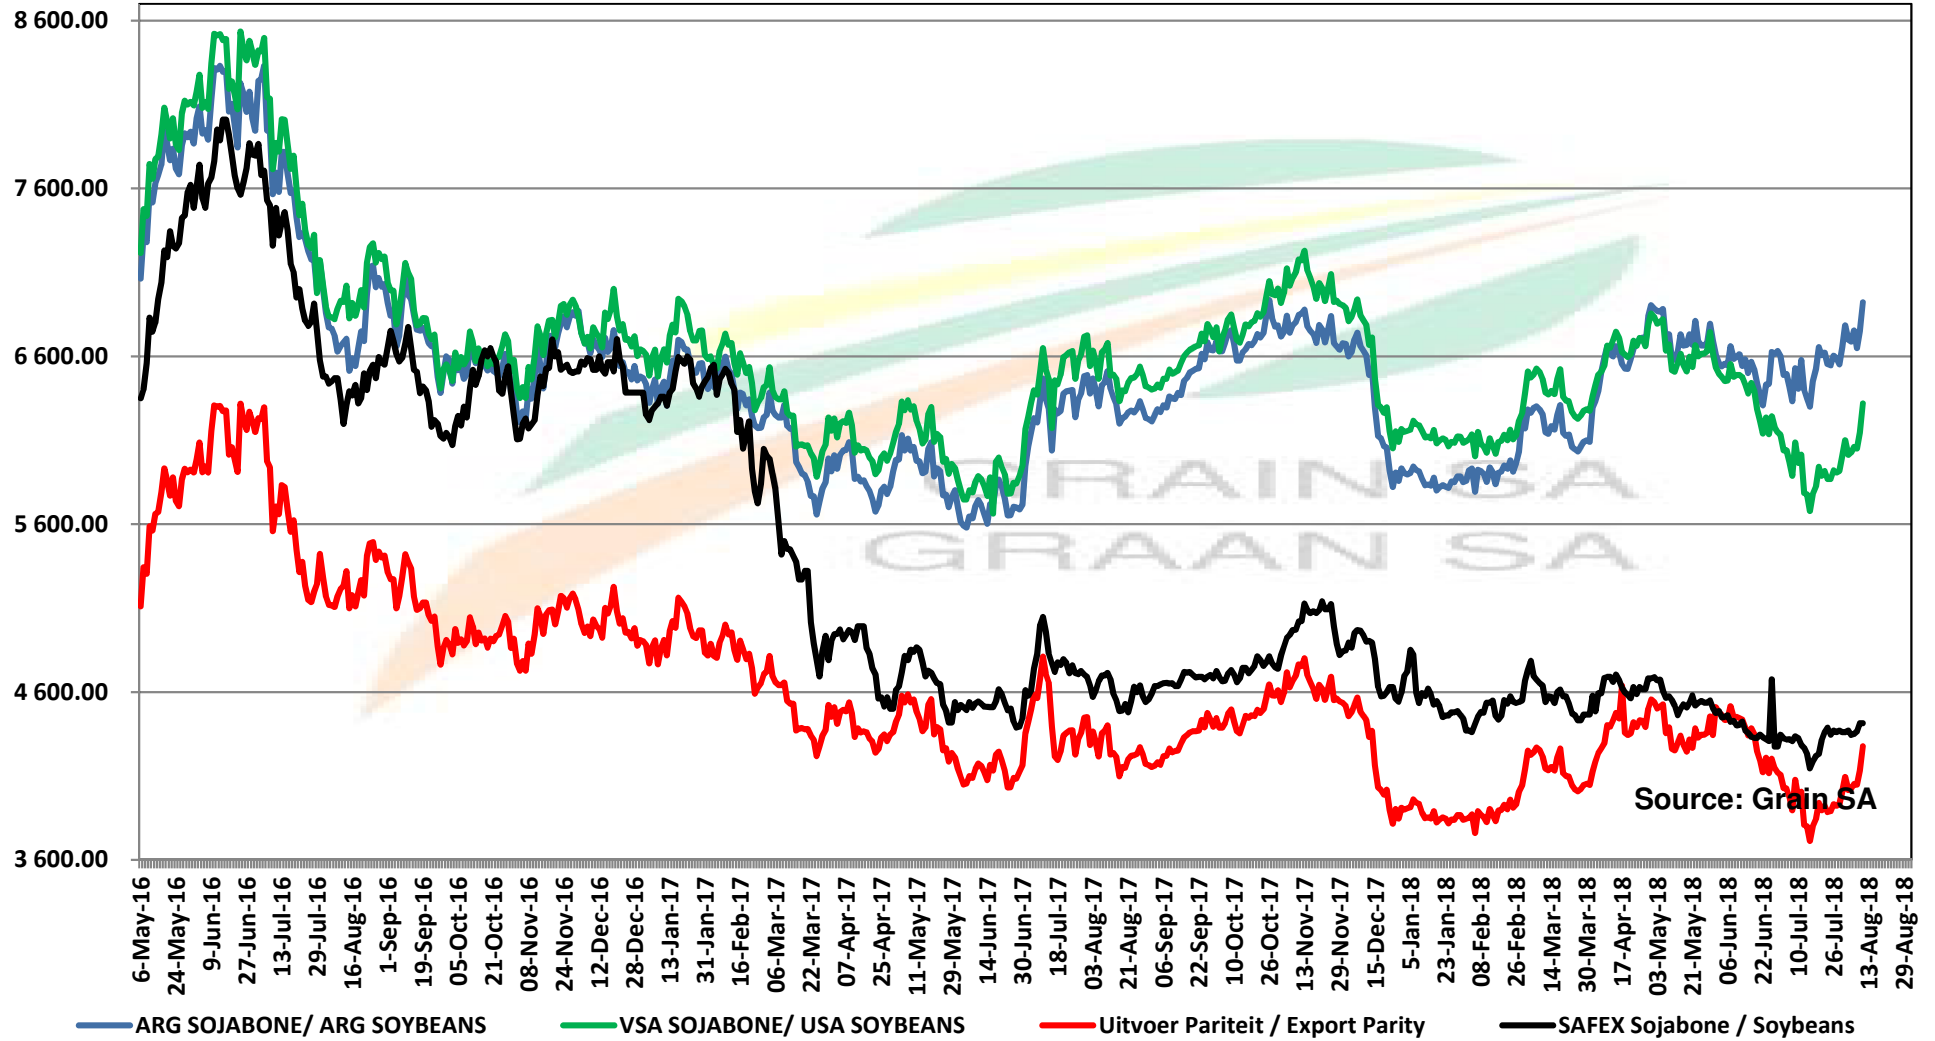

PRICES OF EU SUNFLOWER SEED DELIVERED IN RANDFONTEIN PRYSE VAN EU SONNEBLOMSAAD GELEWER IN RANDFONTEIN

Source: Grain SA

PRICES OF EU SUNFLOWER SEED DELIVERED IN RANDFONTEIN PRYSE VAN EU SONNEBLOMSAAD GELEWER IN RANDFONTEIN

Source: Grain SA

PRICES OF SOYBEAN SEED DELIVERED IN RANDFONTEIN

PRYSE VAN SOJABOONSAAD GELEWER IN RANDFONTEIN

PRICES OF ARGENTINIAN SOYBEAN SEED DELIVERED IN RANDFONTEIN
PRYSE VAN ARGENTYNSE SOJABOONSAAD GELEWER IN RANDFONTEIN