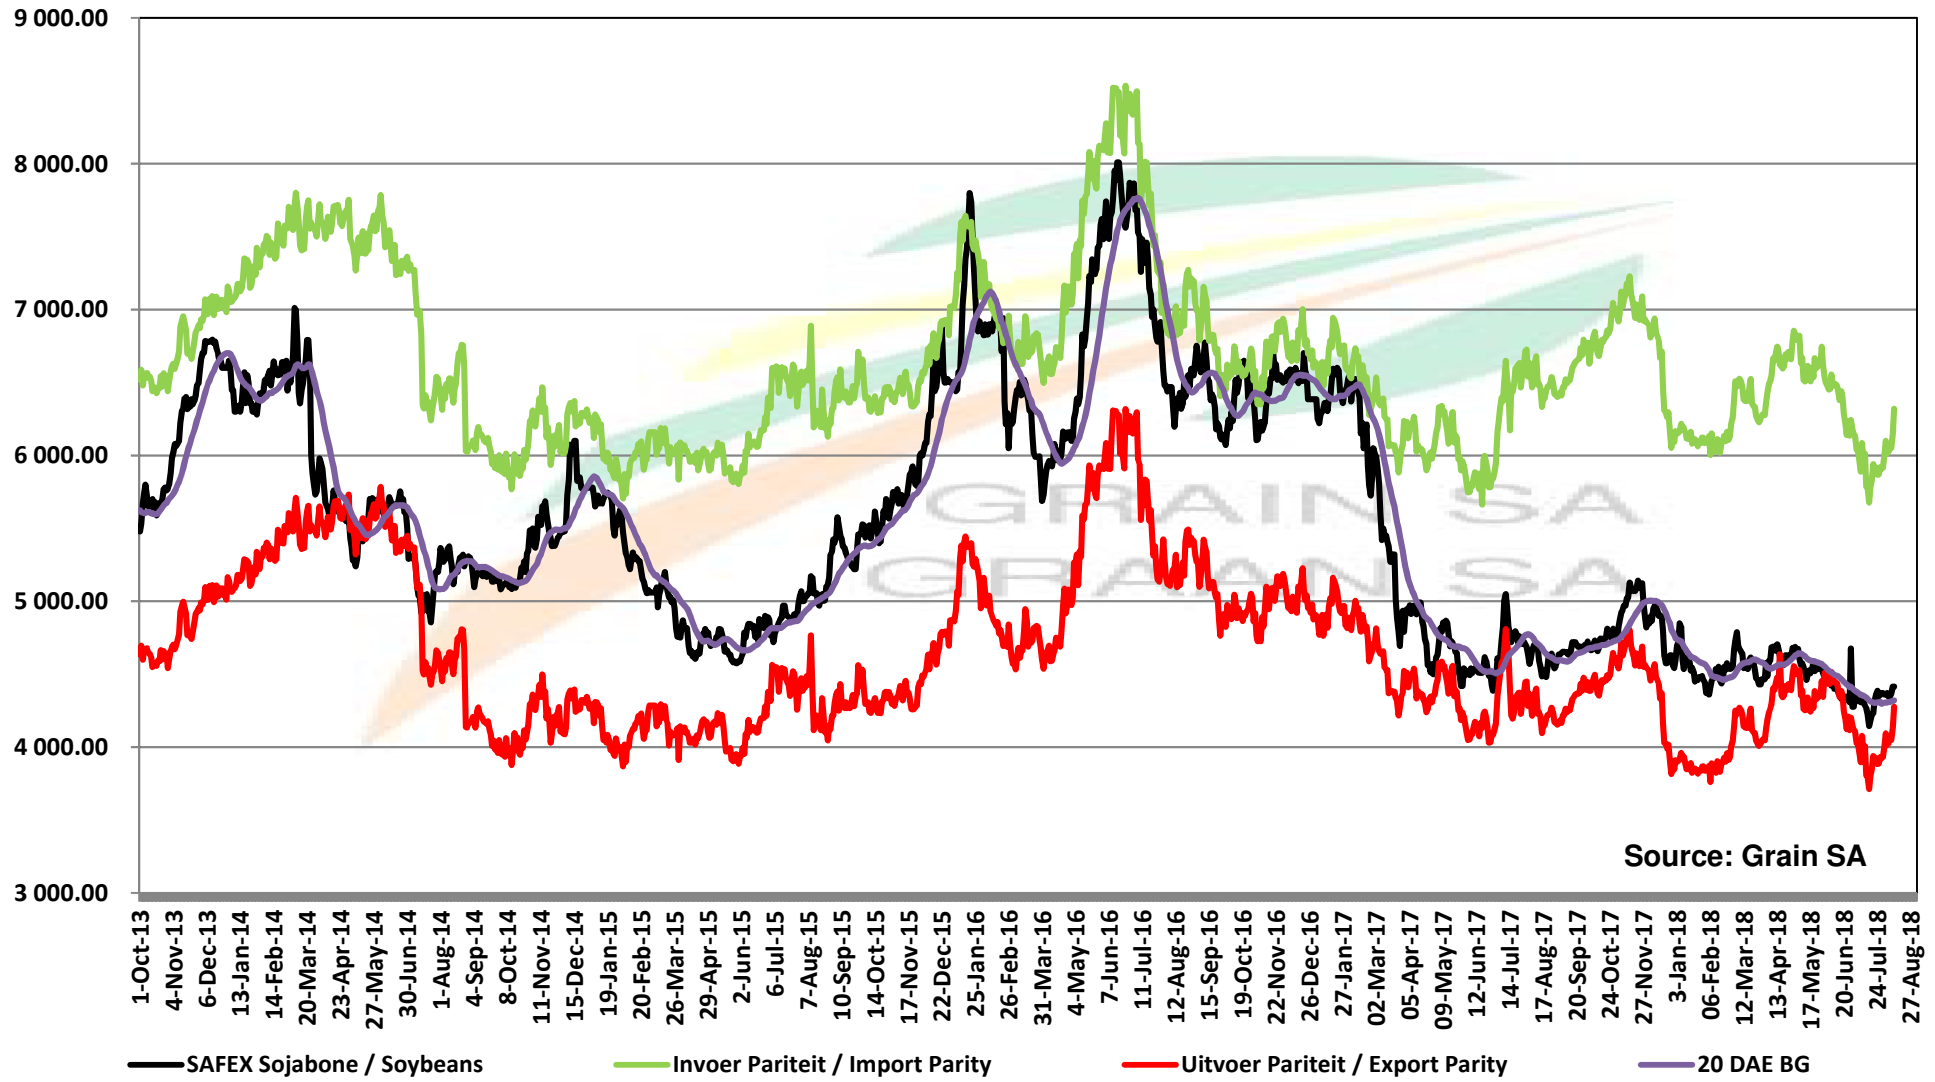

PRICES OF SOYBEAN SEED DELIVERED IN RANDFONTEIN

PRYSE VAN SOJABOONSAAD GELEWER IN RANDFONTEIN