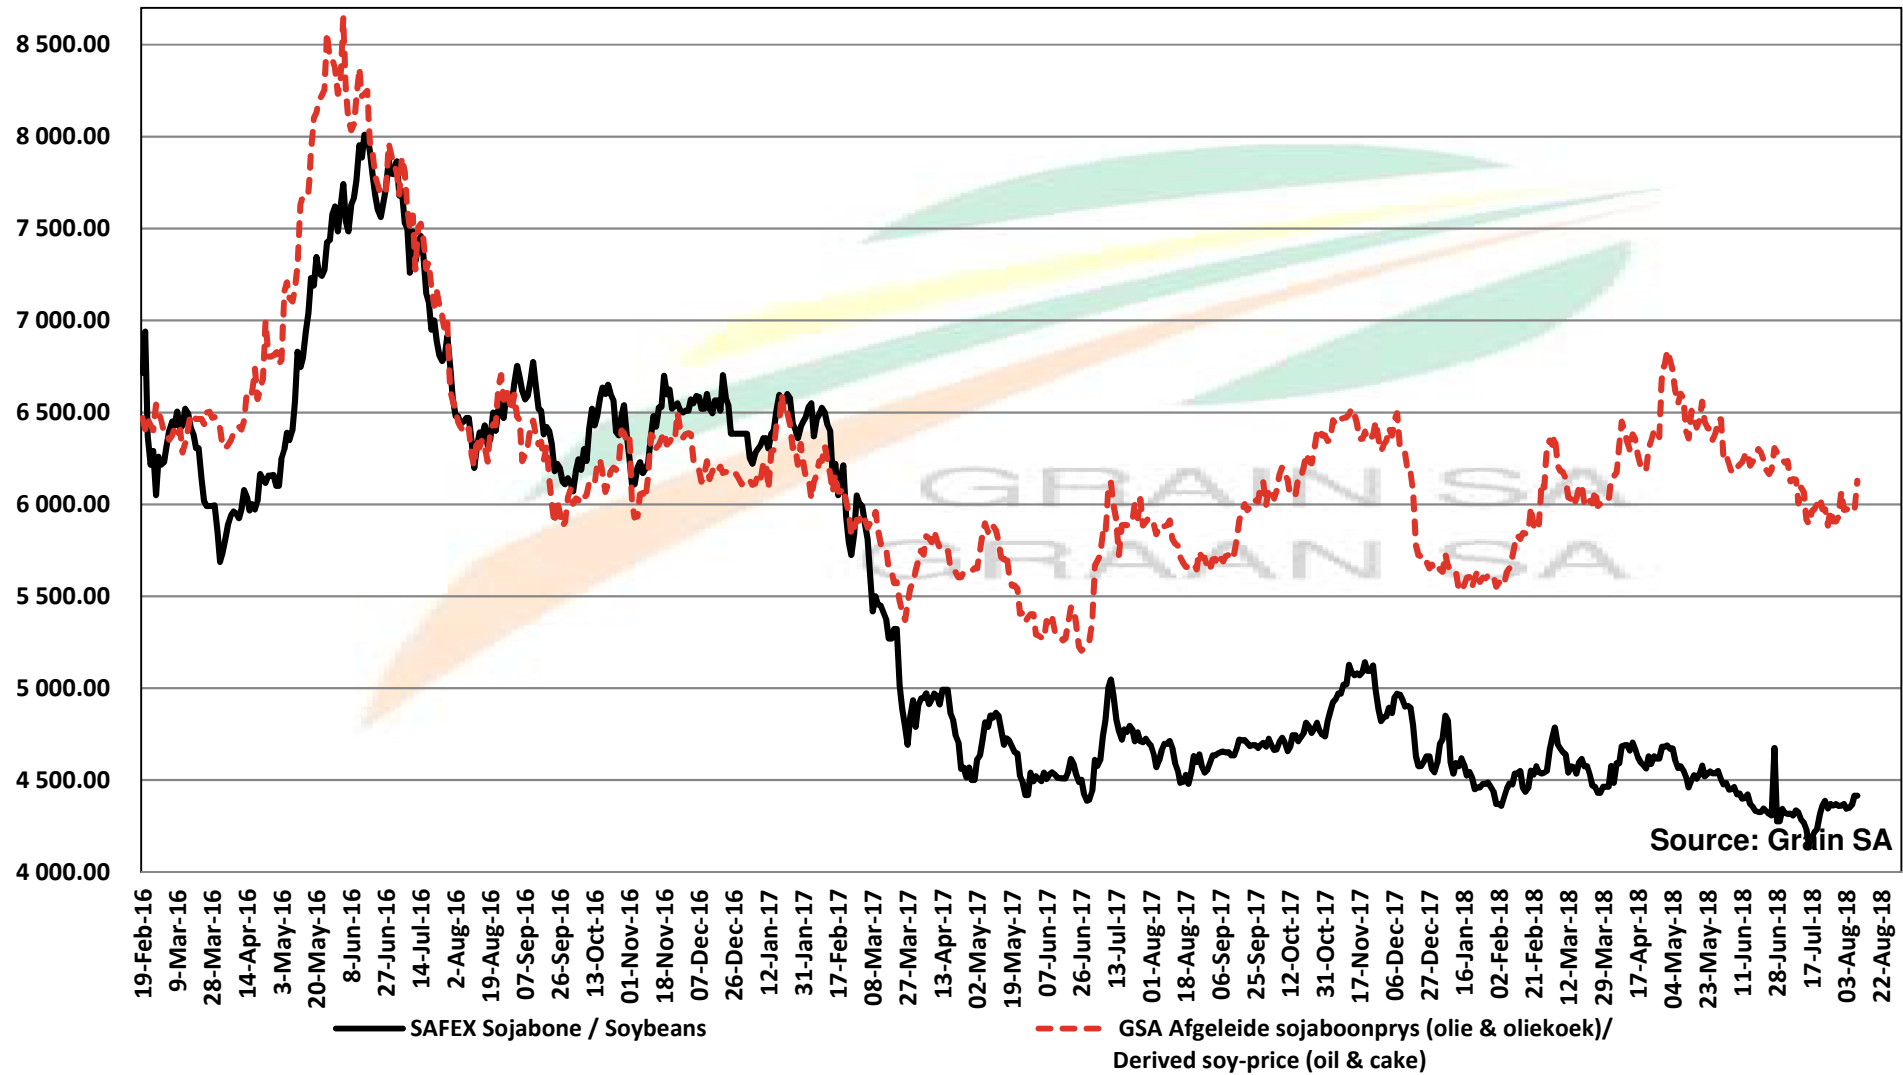

Source: Grain SA

PRICES OF SOYBEAN SEED DELIVERED IN RANDFONTEIN

PRYSE VAN SOJABOONSAAD GELEWER IN RANDFONTEIN

PRICES OF ARGENTINIAN SOYBEAN SEED DELIVERED IN RANDFONTEIN
PRYSE VAN ARGENTYNSE SOJABOONSAAD GELEWER IN RANDFONTEIN

Source: Grain SA

PRICES OF DERIVED SOYBEAN DELIVERED IN RANDFONTEIN PRYSE VAN AFGELEIDE SOJABONE GELEWER IN RANDFONTEIN

PRICES OF SOYBEAN SEED DELIVERED IN RANDFONTEIN Jul 2018
PRYSE VAN SOJABOONSAAD GELEWER IN RANDFONTEIN AUG 2018