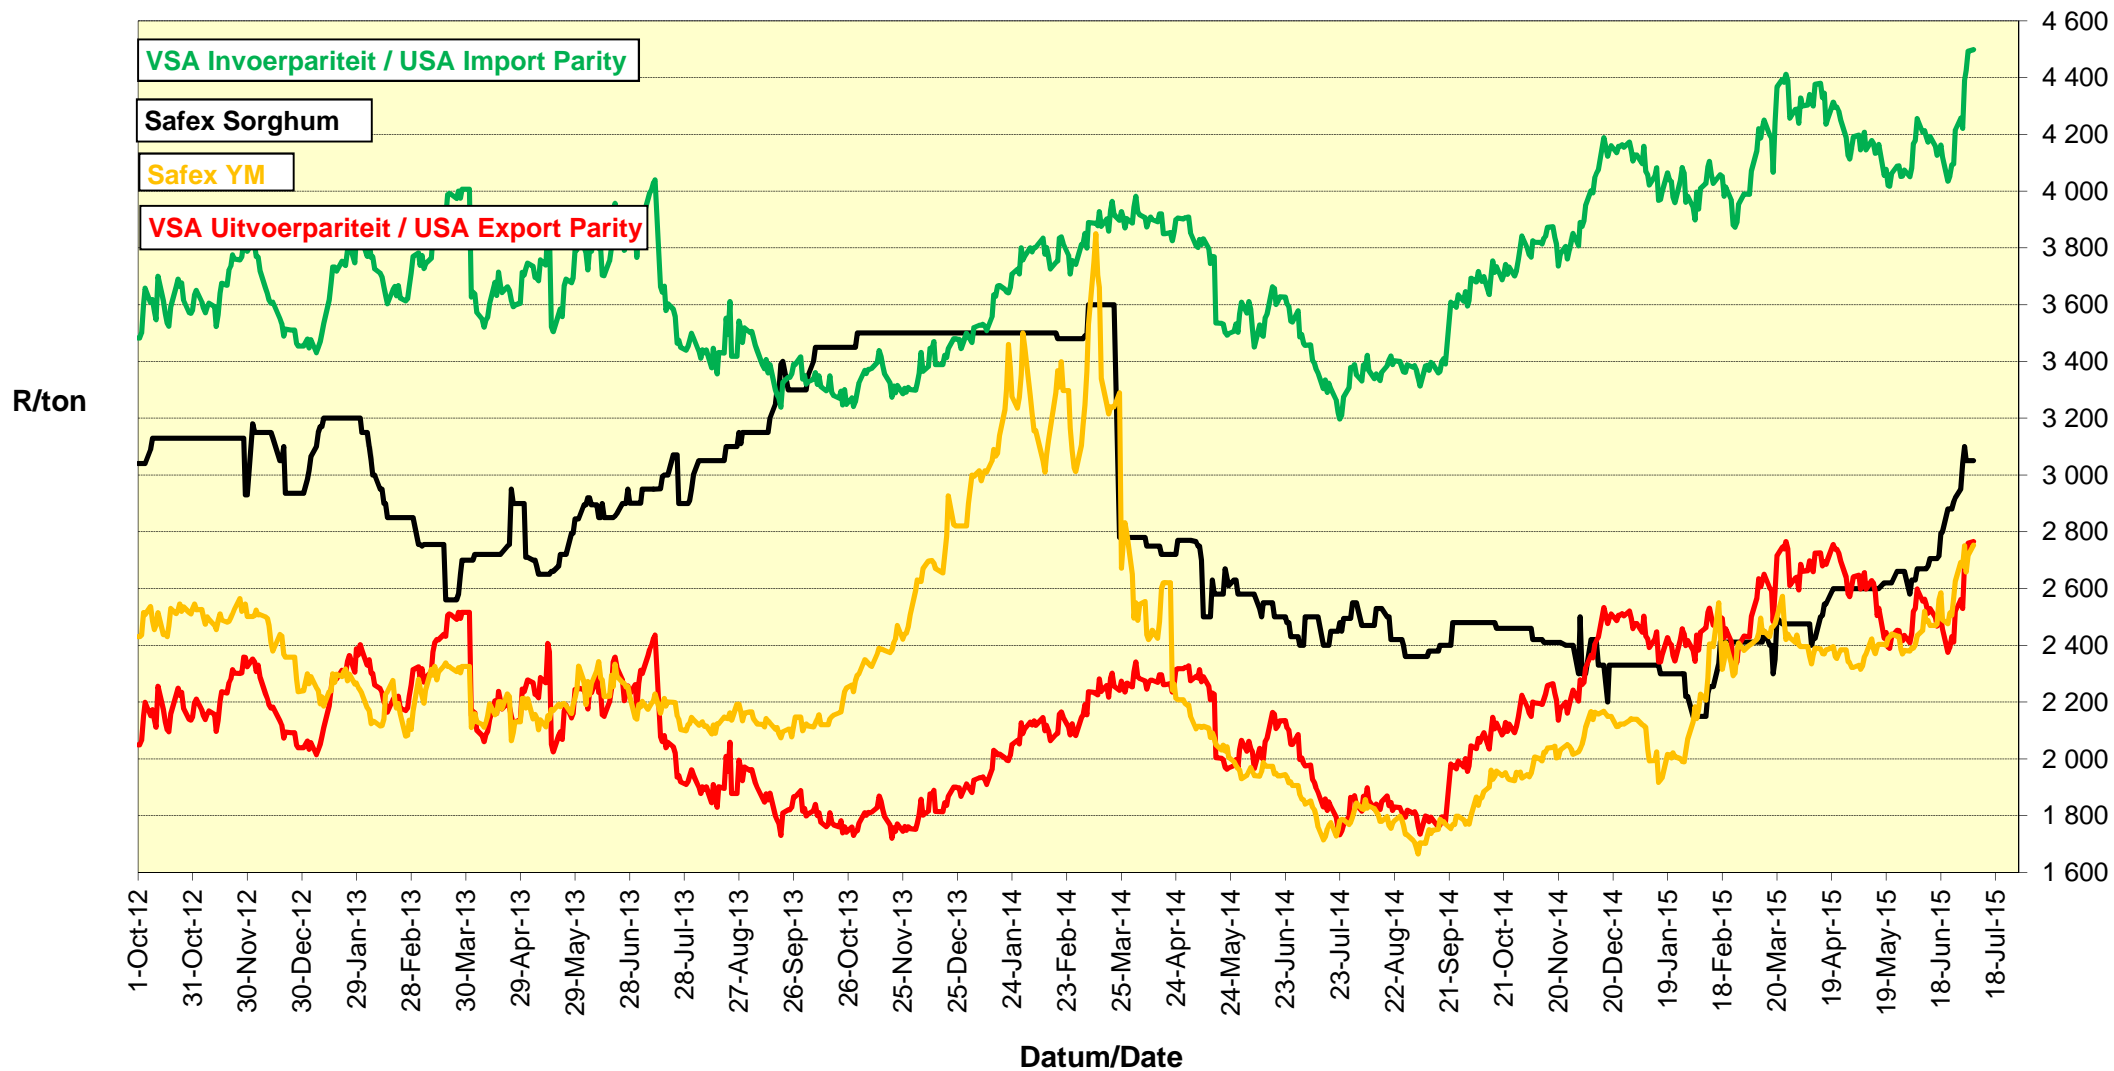

# PRYSE VAN VSA SORGHUM GELEWER IN RANDFONTEIN PRICES OF USA SORGHUM DELIVERED IN RANDFONTEIN

## PRYSE VAN VSA WITMIELIES GELEWER IN RANDFONTEIN PRICES OF USA WHITE MAIZE DELIVERED IN RANDFONTEIN