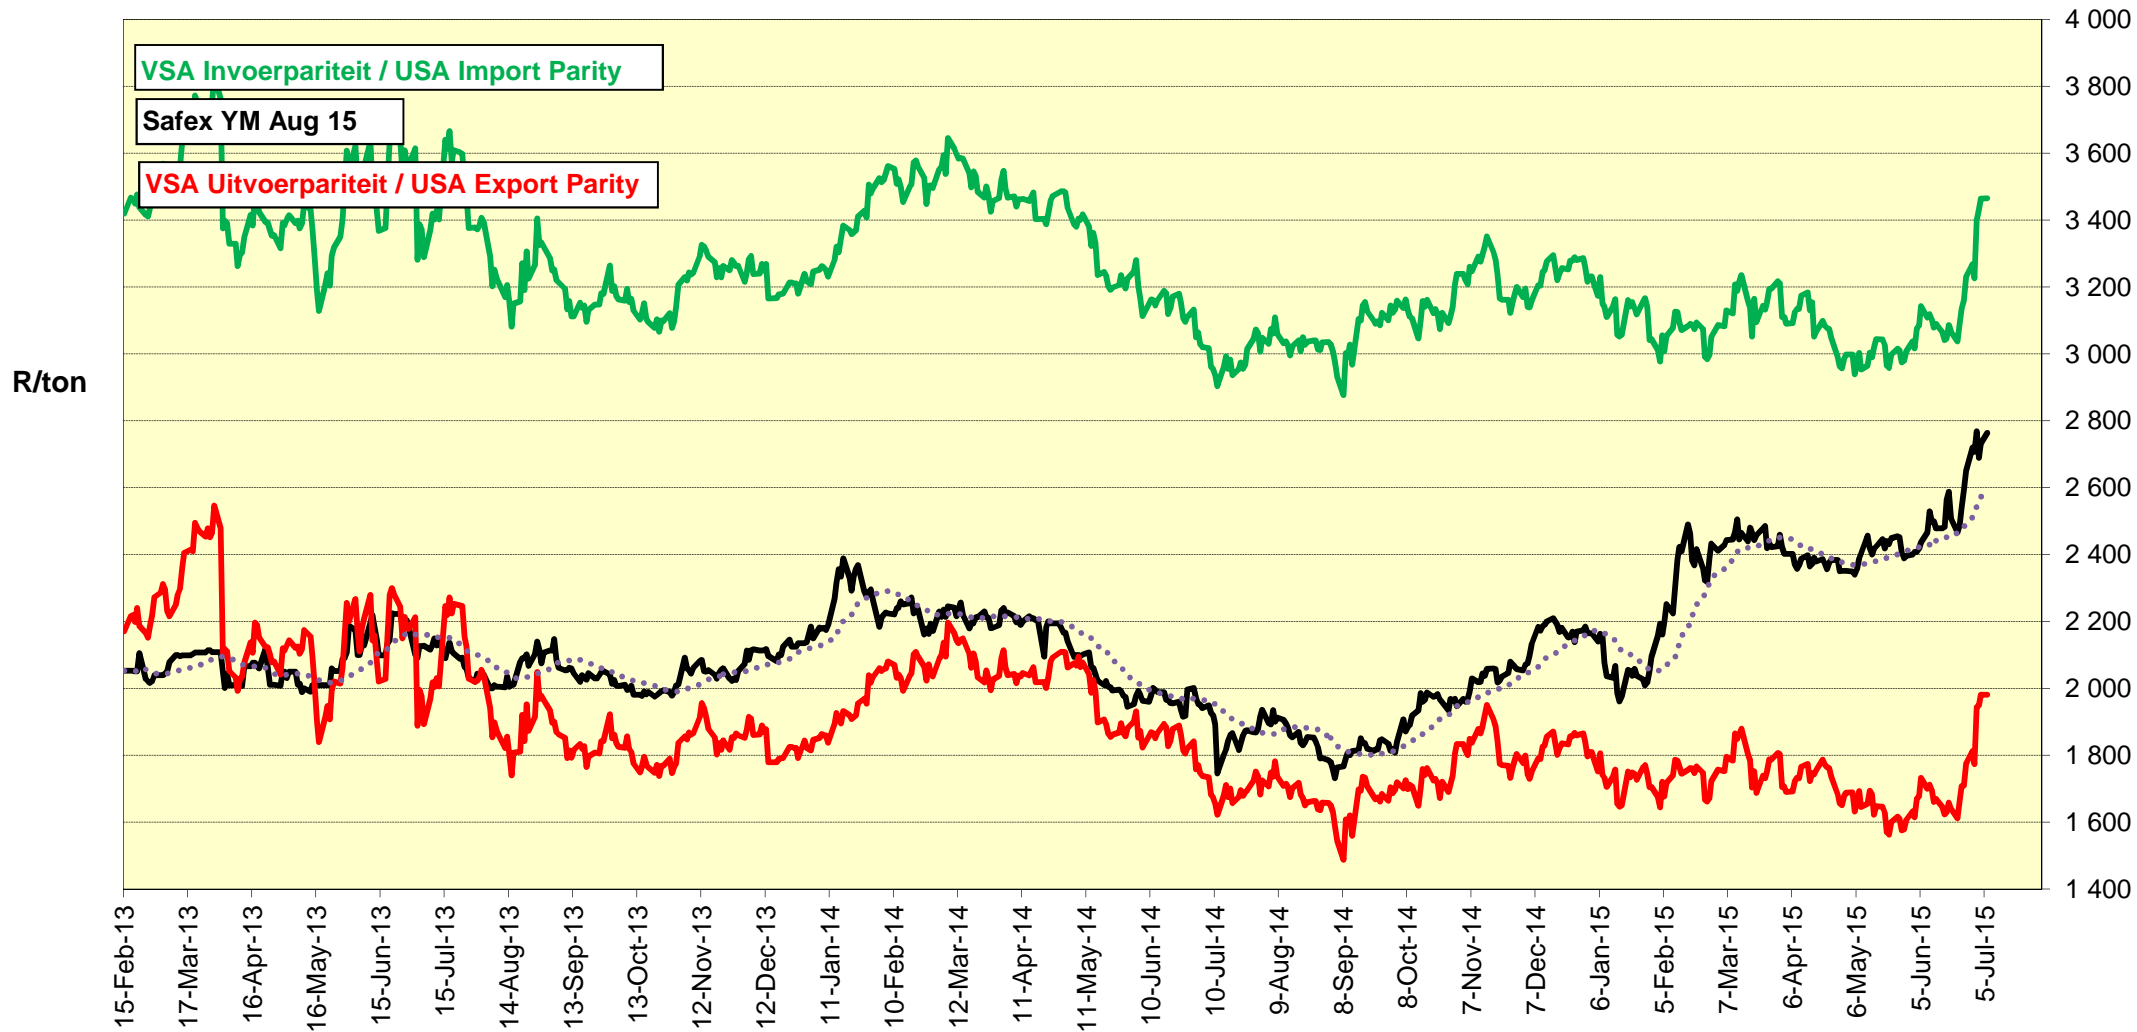

PRYSE VAN VSA GEELMIELIES VIR LEWERING IN AUG 2015 (RANDFONTEIN)
PRICES OF USA YELLOW MAIZE DELIVERED IN AUG 2015 (RANDFONTEIN)