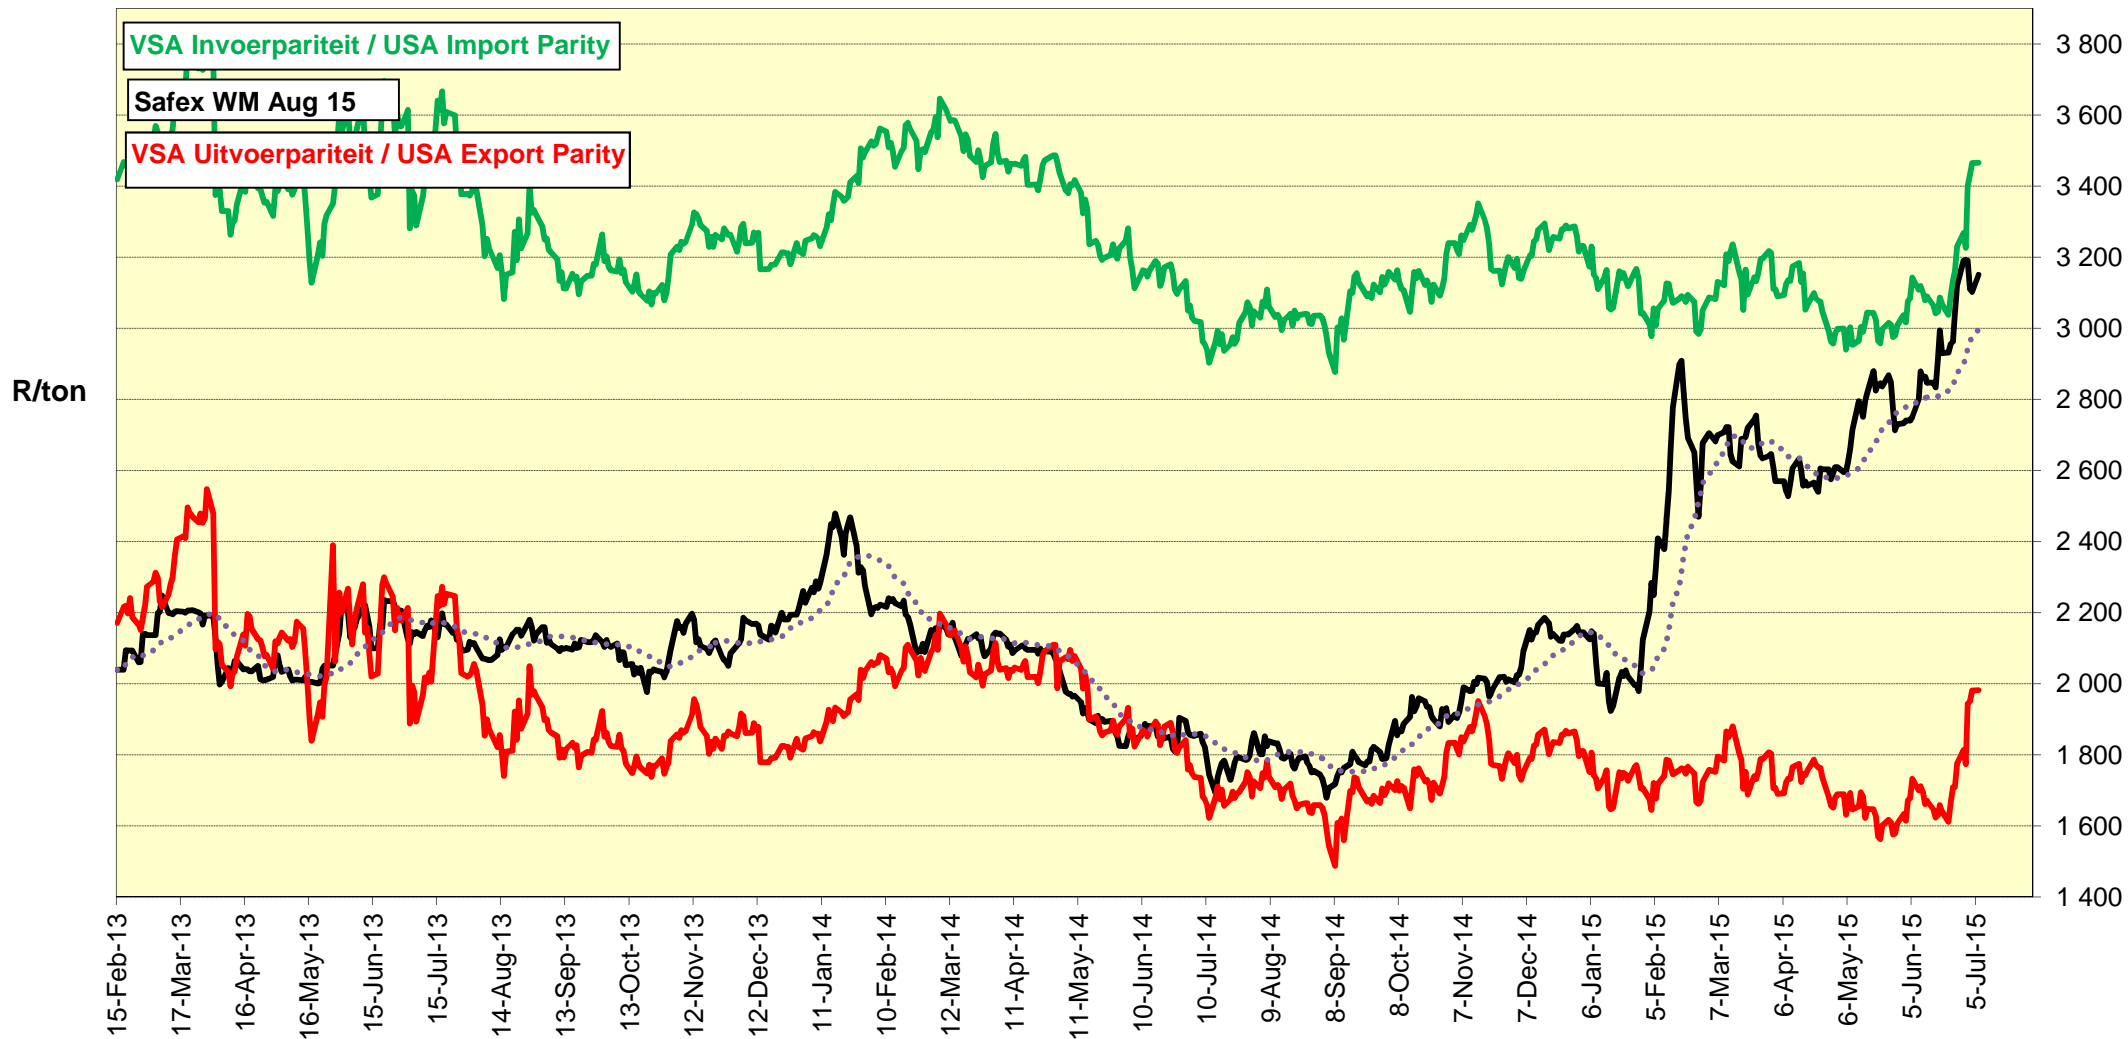

PRYSE VAN VSA WITMIELIES VIR LEWERING IN AUG 2015 (RANDFONTEIN) PRICES OF USA WHITE MAIZE DELIVERED IN AUG 2015 (RANDFONTEIN)