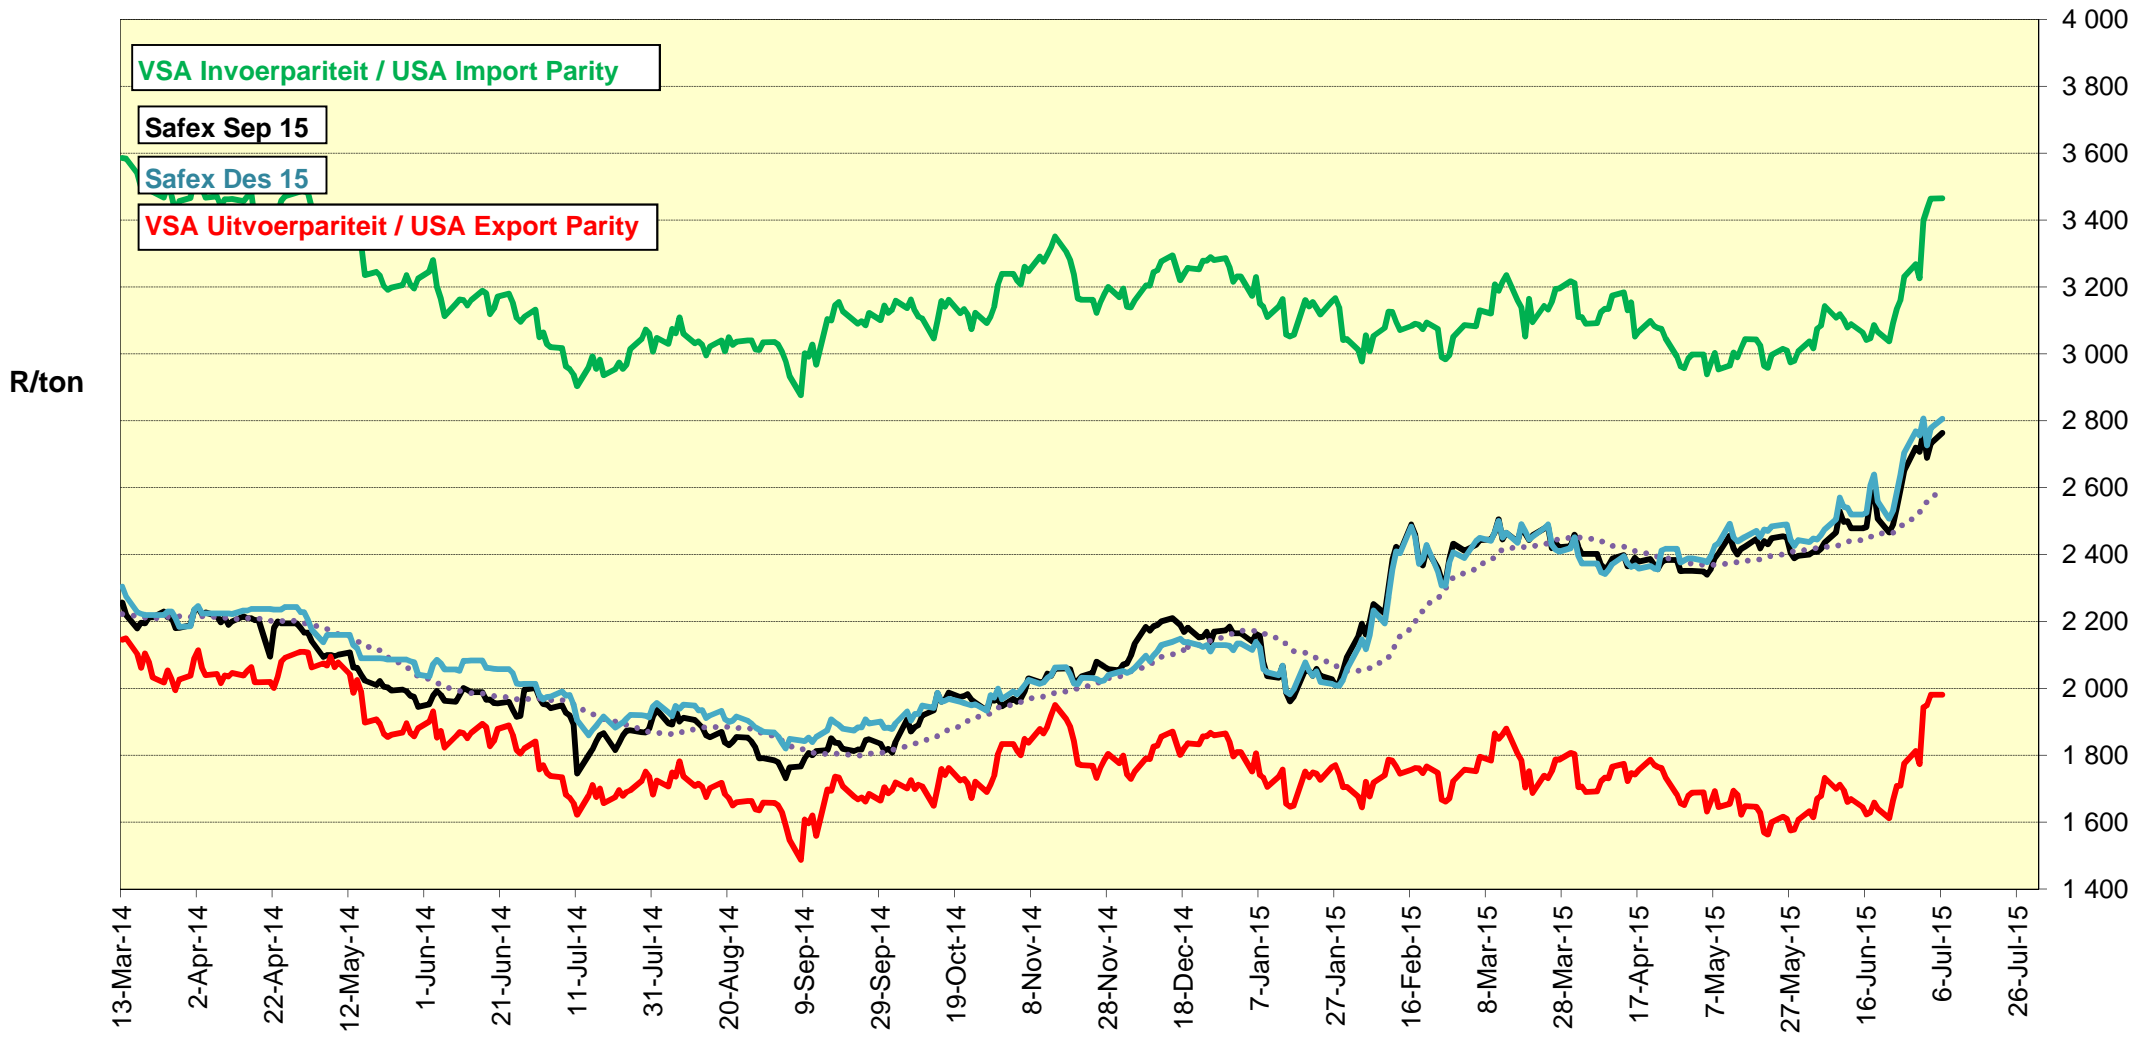

# PRYSE VAN VSA WITMIELIES VIR LEWERING IN AUG 2015 (RANDFONTEIN) PRICES OF USA WHITE MAIZE DELIVERED IN AUG 2015 (RANDFONTEIN)

**PRYSE VAN VSA WITMIELIES VIR LEWERING IN SEP 2015 (RANDFONTEIN)**  
**PRICES OF USA WHITE MAIZE DELIVERED IN SEP 2015 (RANDFONTEIN)**

**PRYSE VAN VSA GEELMIELIES VIR LEWERING IN AUG 2015 (RANDFONTEIN)**  
**PRICES OF USA YELLOW MAIZE DELIVERED IN AUG 2015 (RANDFONTEIN)**

**PRYSE VAN VSA GEELMIELIES VIR LEWERING IN SEP 2015 (RANDFONTEIN)**  
**PRICES OF USA YELLOW MAIZE DELIVERED IN SEP 2015 (RANDFONTEIN)**