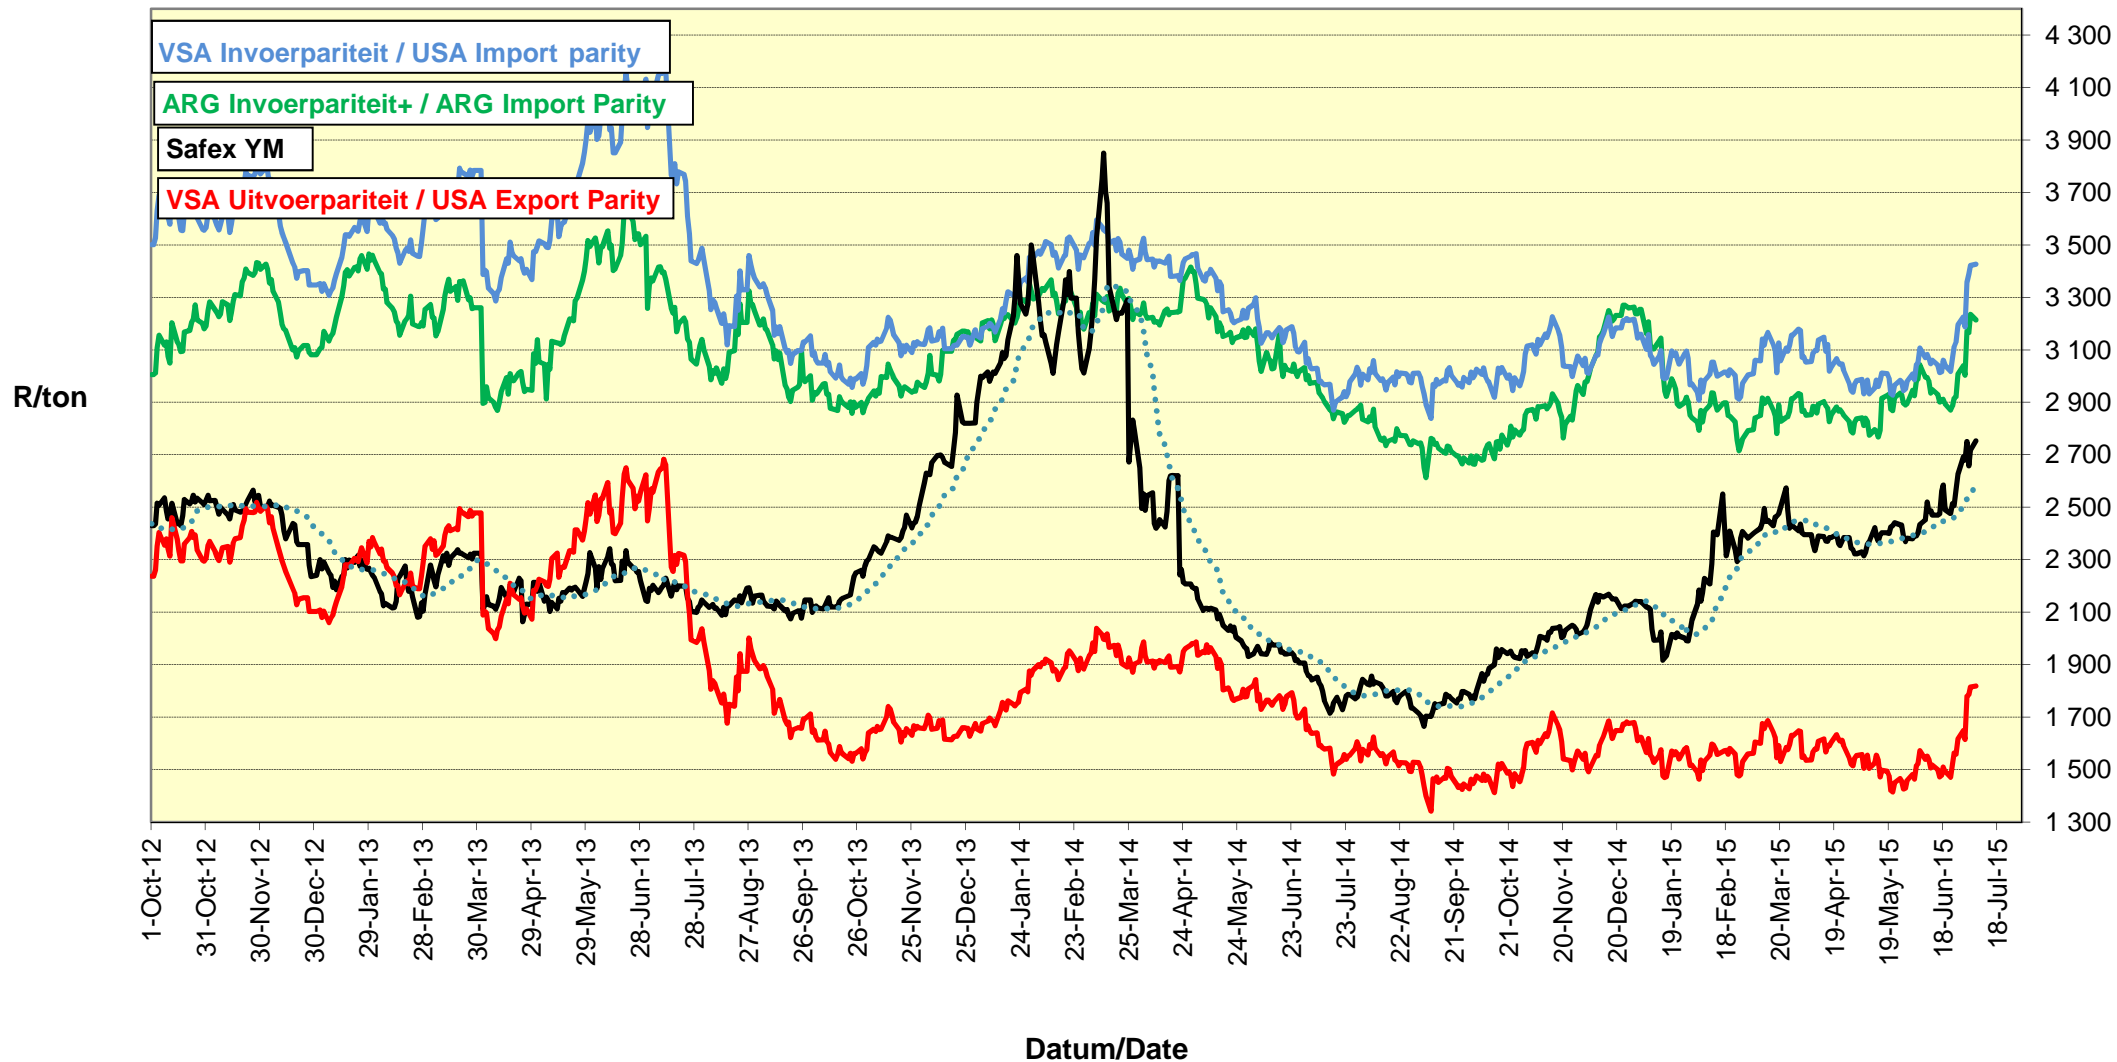

PRYSE VAN GEELMIELIES GELEWER IN RANDFONTEIN PRICES OF YELLOW MAIZE DELIVERED IN RANDFONTEIN