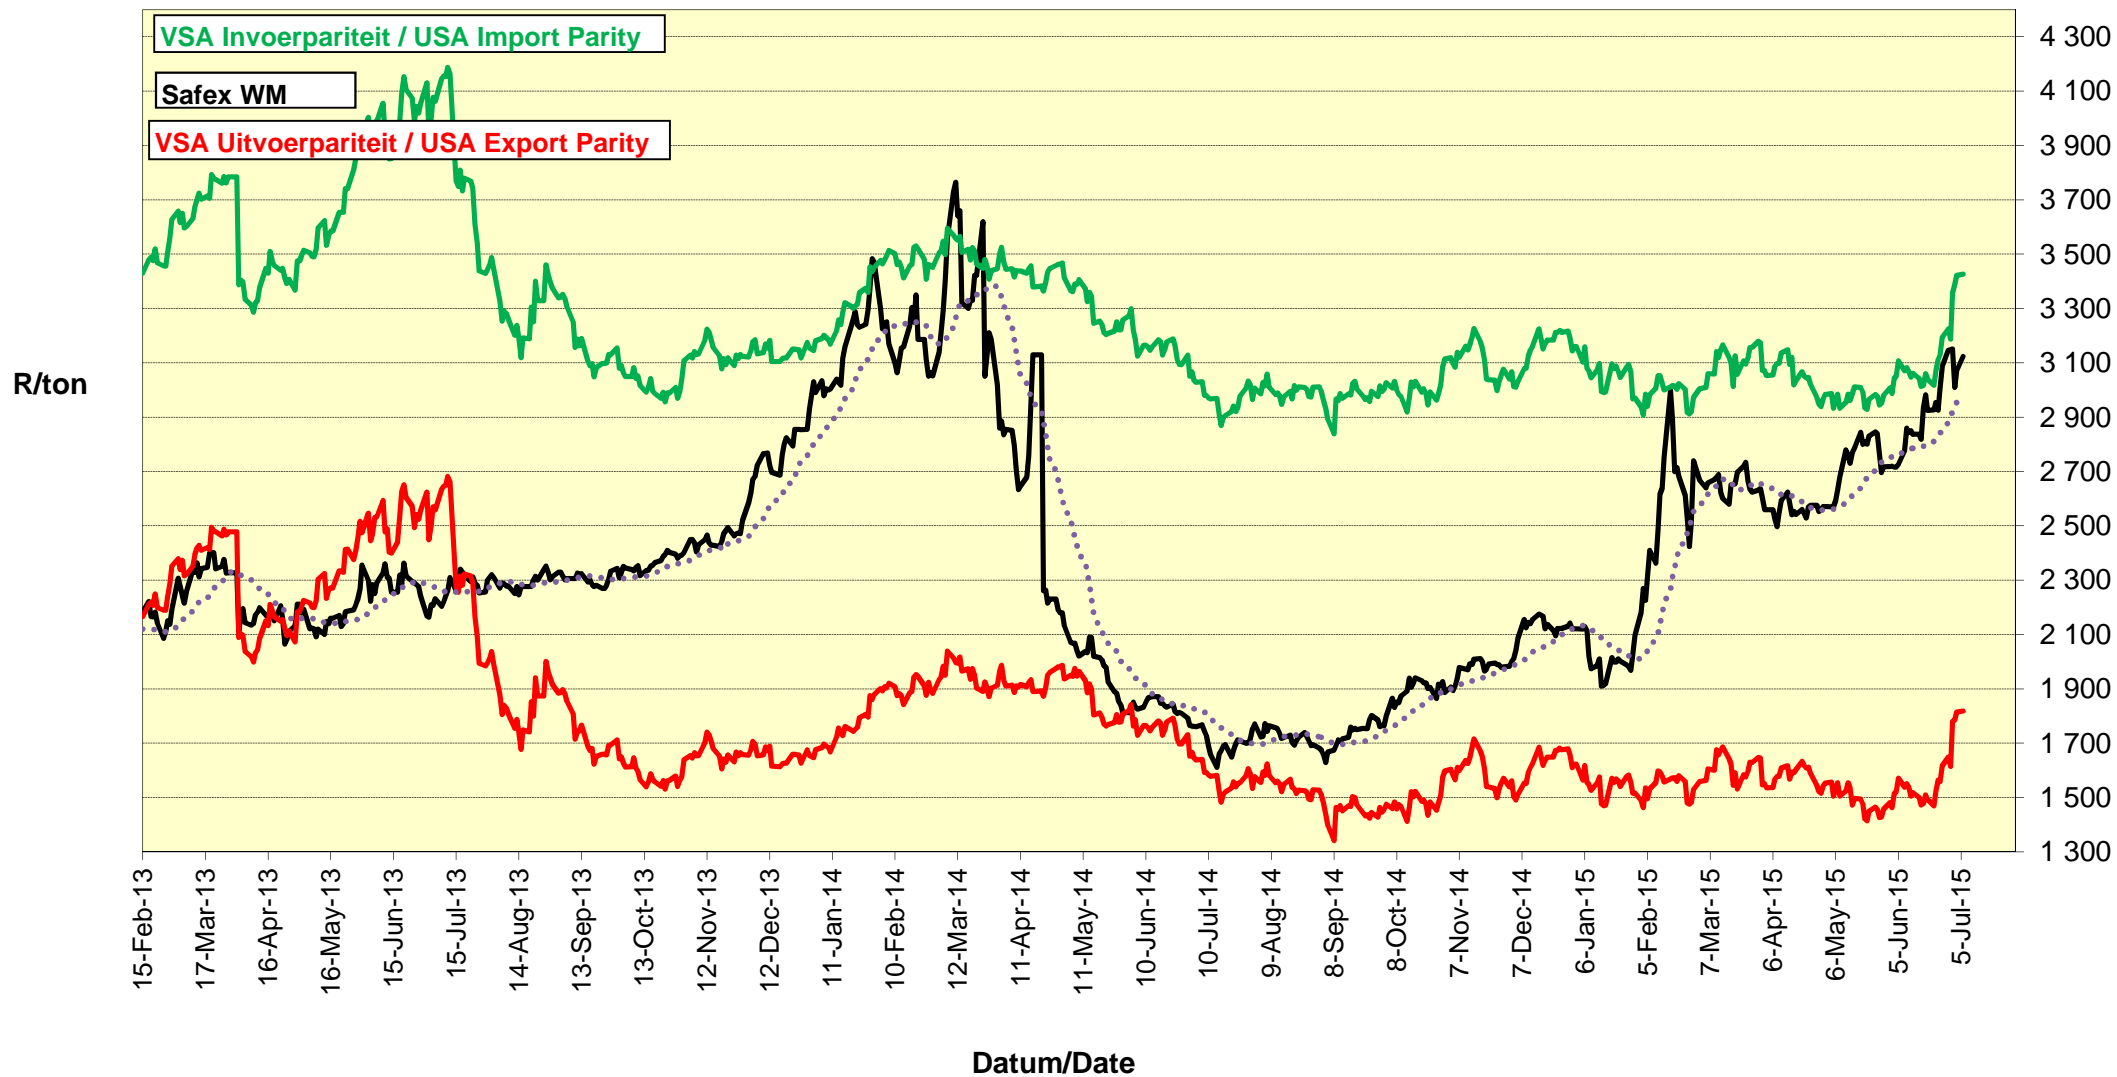

PRYSE VAN VSA WITMIELIES GELEWER IN RANDFONTEIN PRICES OF USA WHITE MAIZE DELIVERED IN RANDFONTEIN