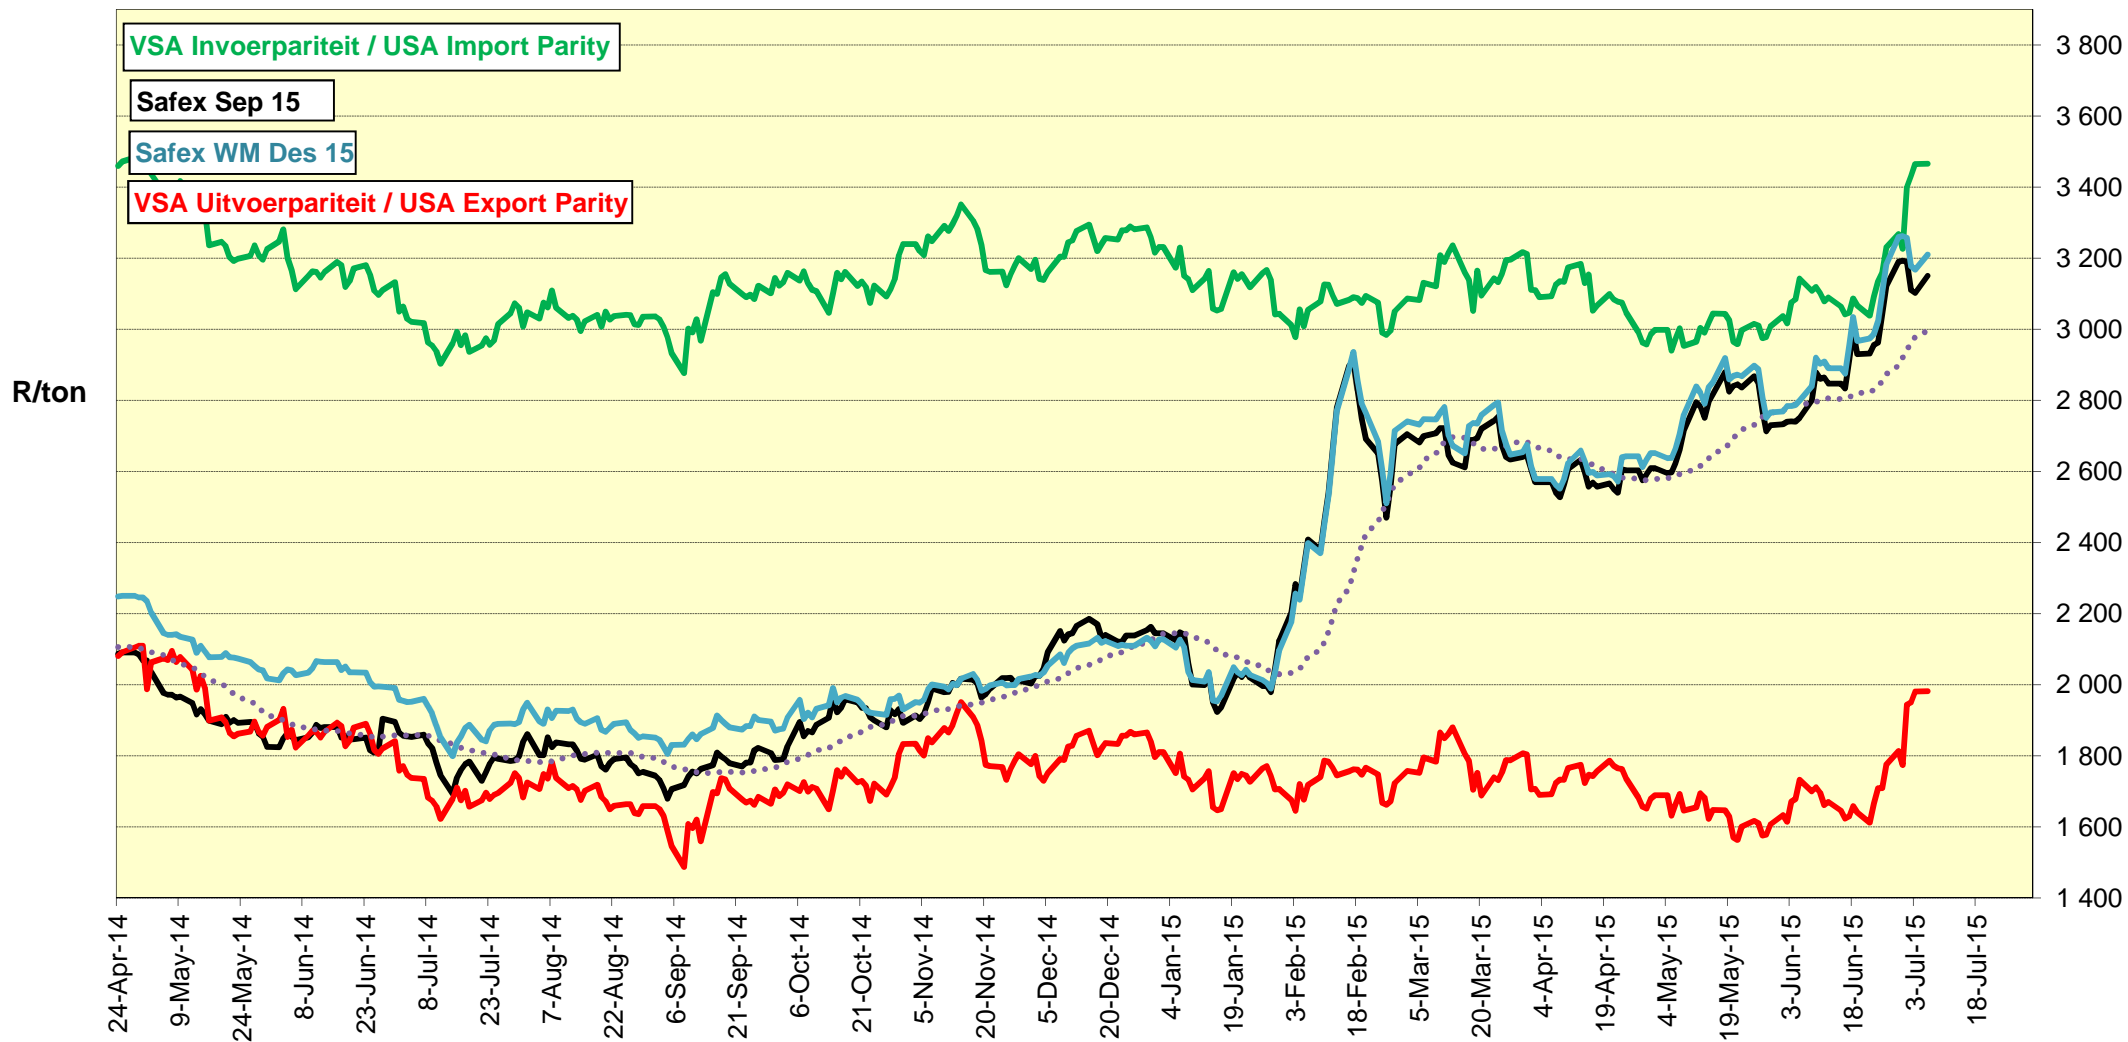

PRYSE VAN VSA WITMIELIES VIR LEWERING IN SEP 2015 (RANDFONTEIN)
PRICES OF USA WHITE MAIZE DELIVERED IN SEP 2015 (RANDFONTEIN)