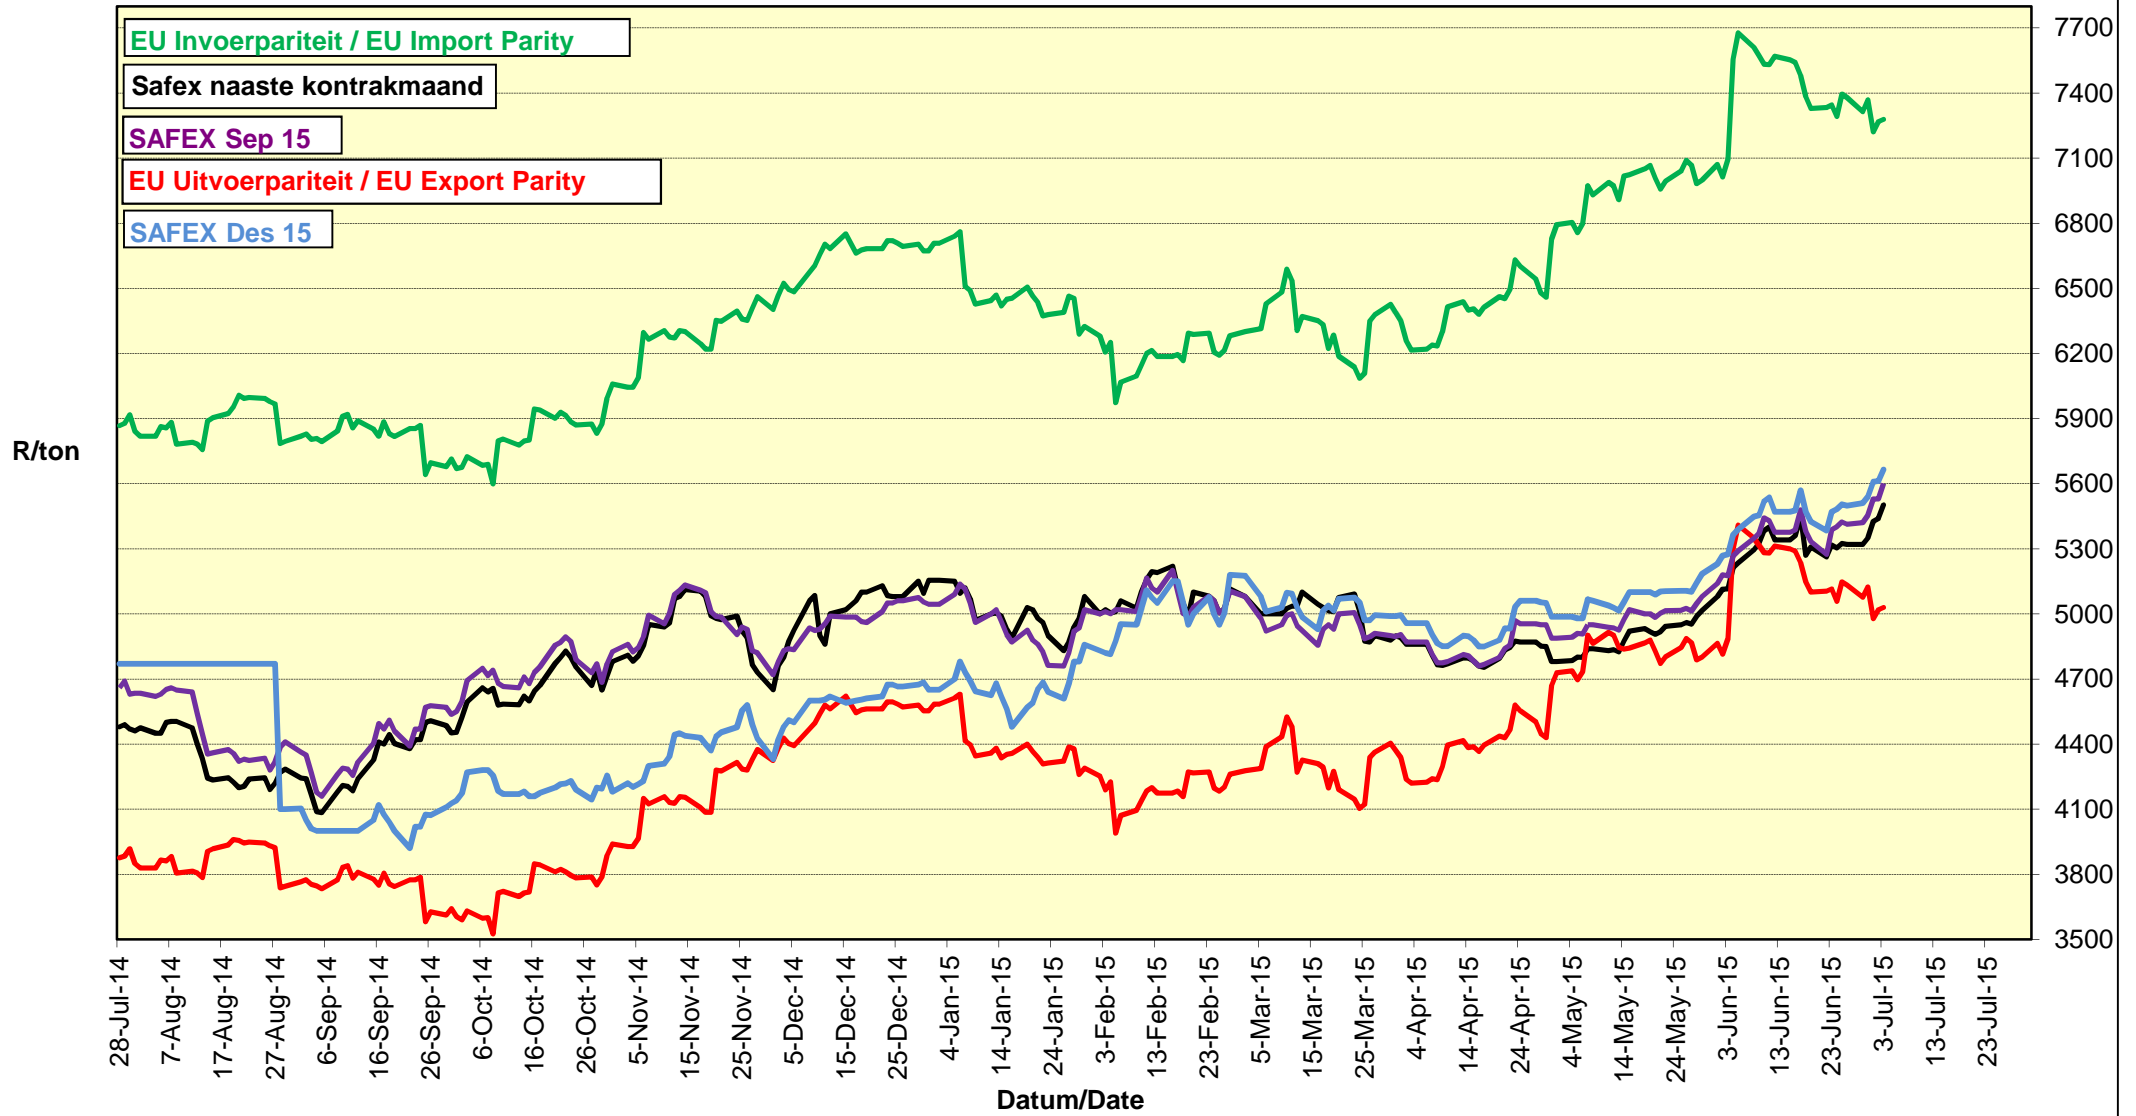

PRICES OF EU SUNFLOWER SEED DELIVERED IN RANDFONTEIN PRYSE VAN EU SONNEBLOMSAAD GELEWER IN RANDFONTEIN

PRYSE VAN SOJABONE GELEWER IN RANDFONTEIN PRICES OF SOYBEANS DELIVERED IN RANDFONTEIN

PRYSE VAN EU SONNEBLOMSAAD GELEWER IN RANDFONTEIN PRICES OF EU SUNFLOWER SEED DELIVERED IN RANDFONTEIN