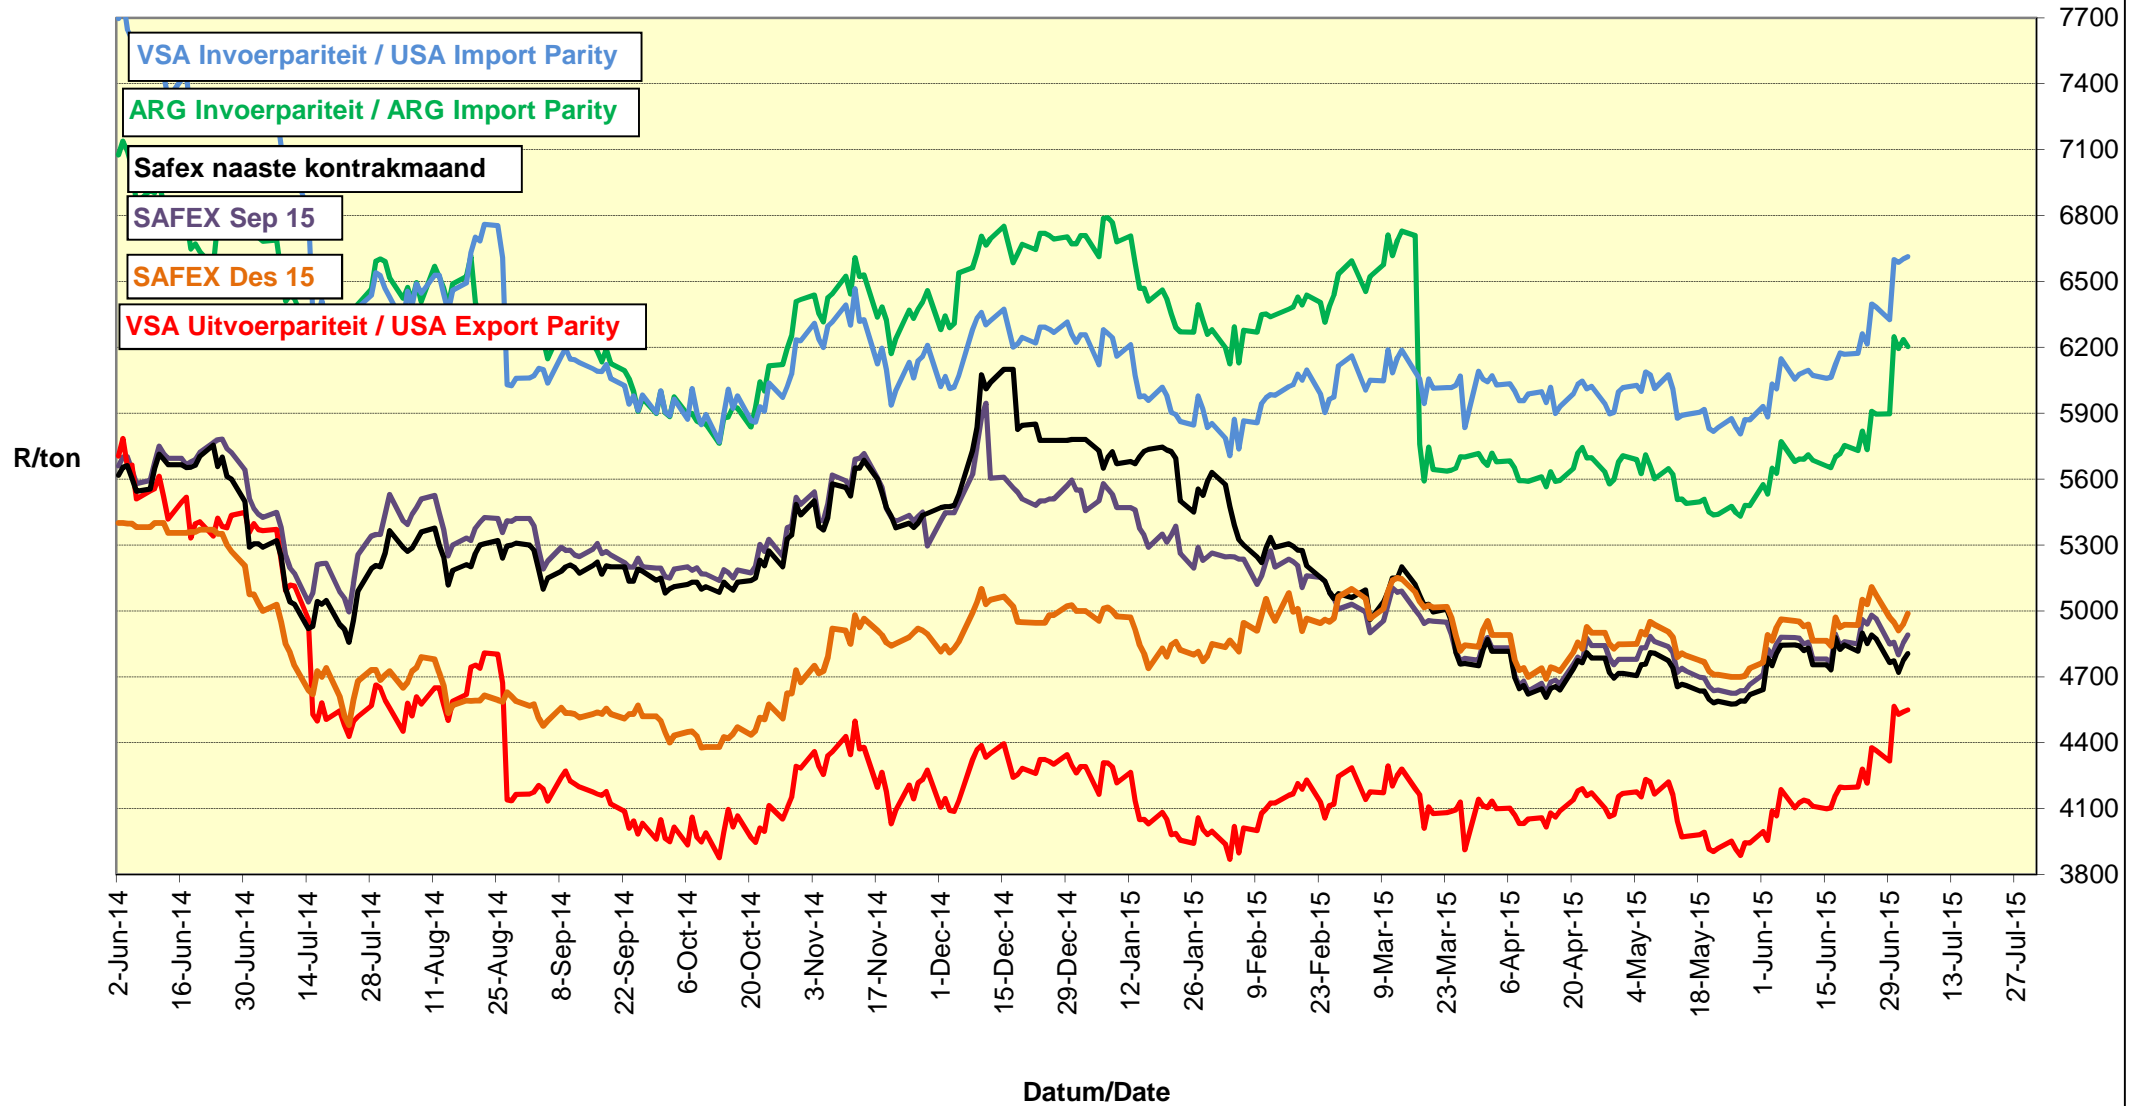

PRYSE VAN SOJABONE GELEWER IN RANDFONTEIN PRICES OF SOYBEANS DELIVERED IN RANDFONTEIN