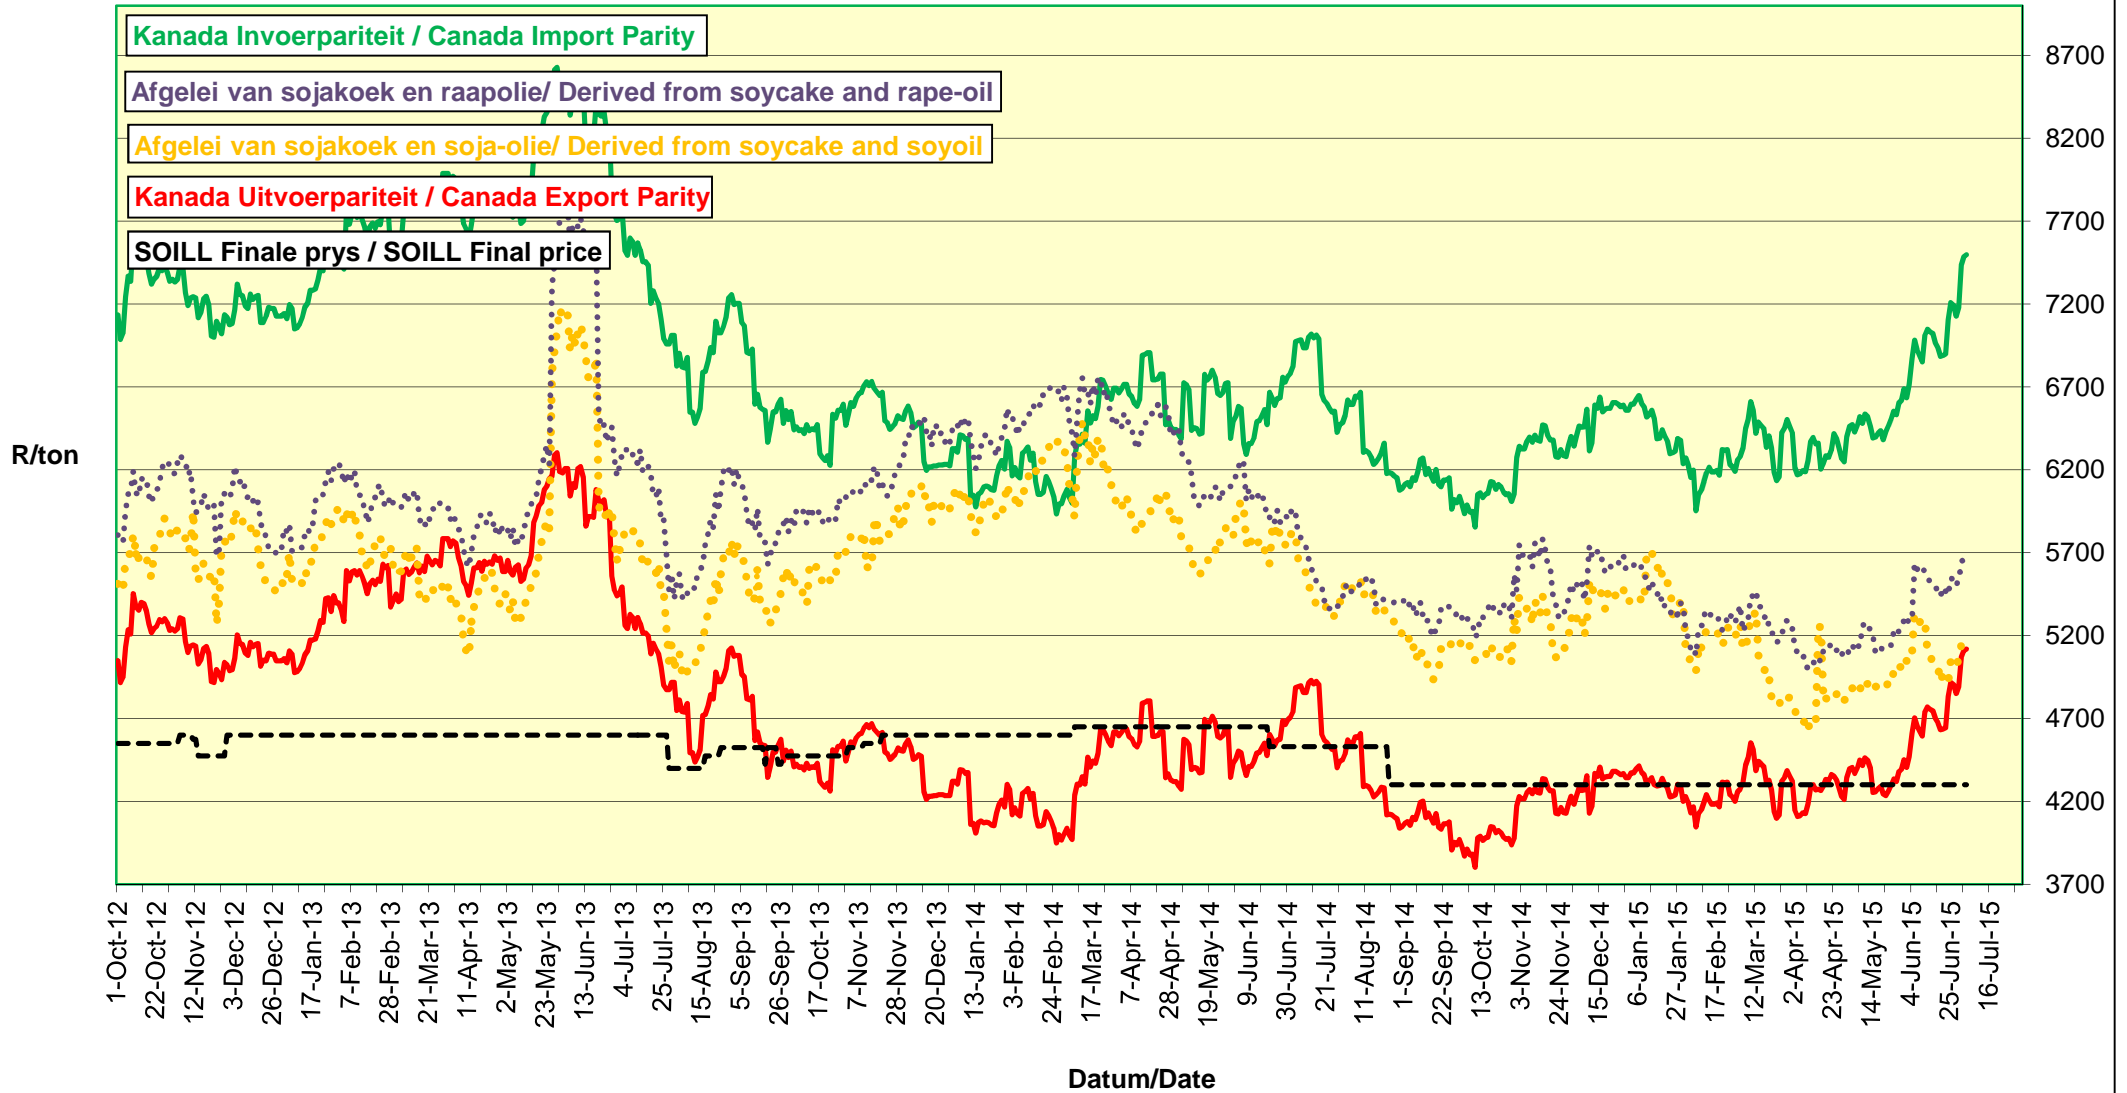

Kanolapryse in die Suid-Kaap (Swellendam)/ Prices of Canola in the South Cape (Swellendam)