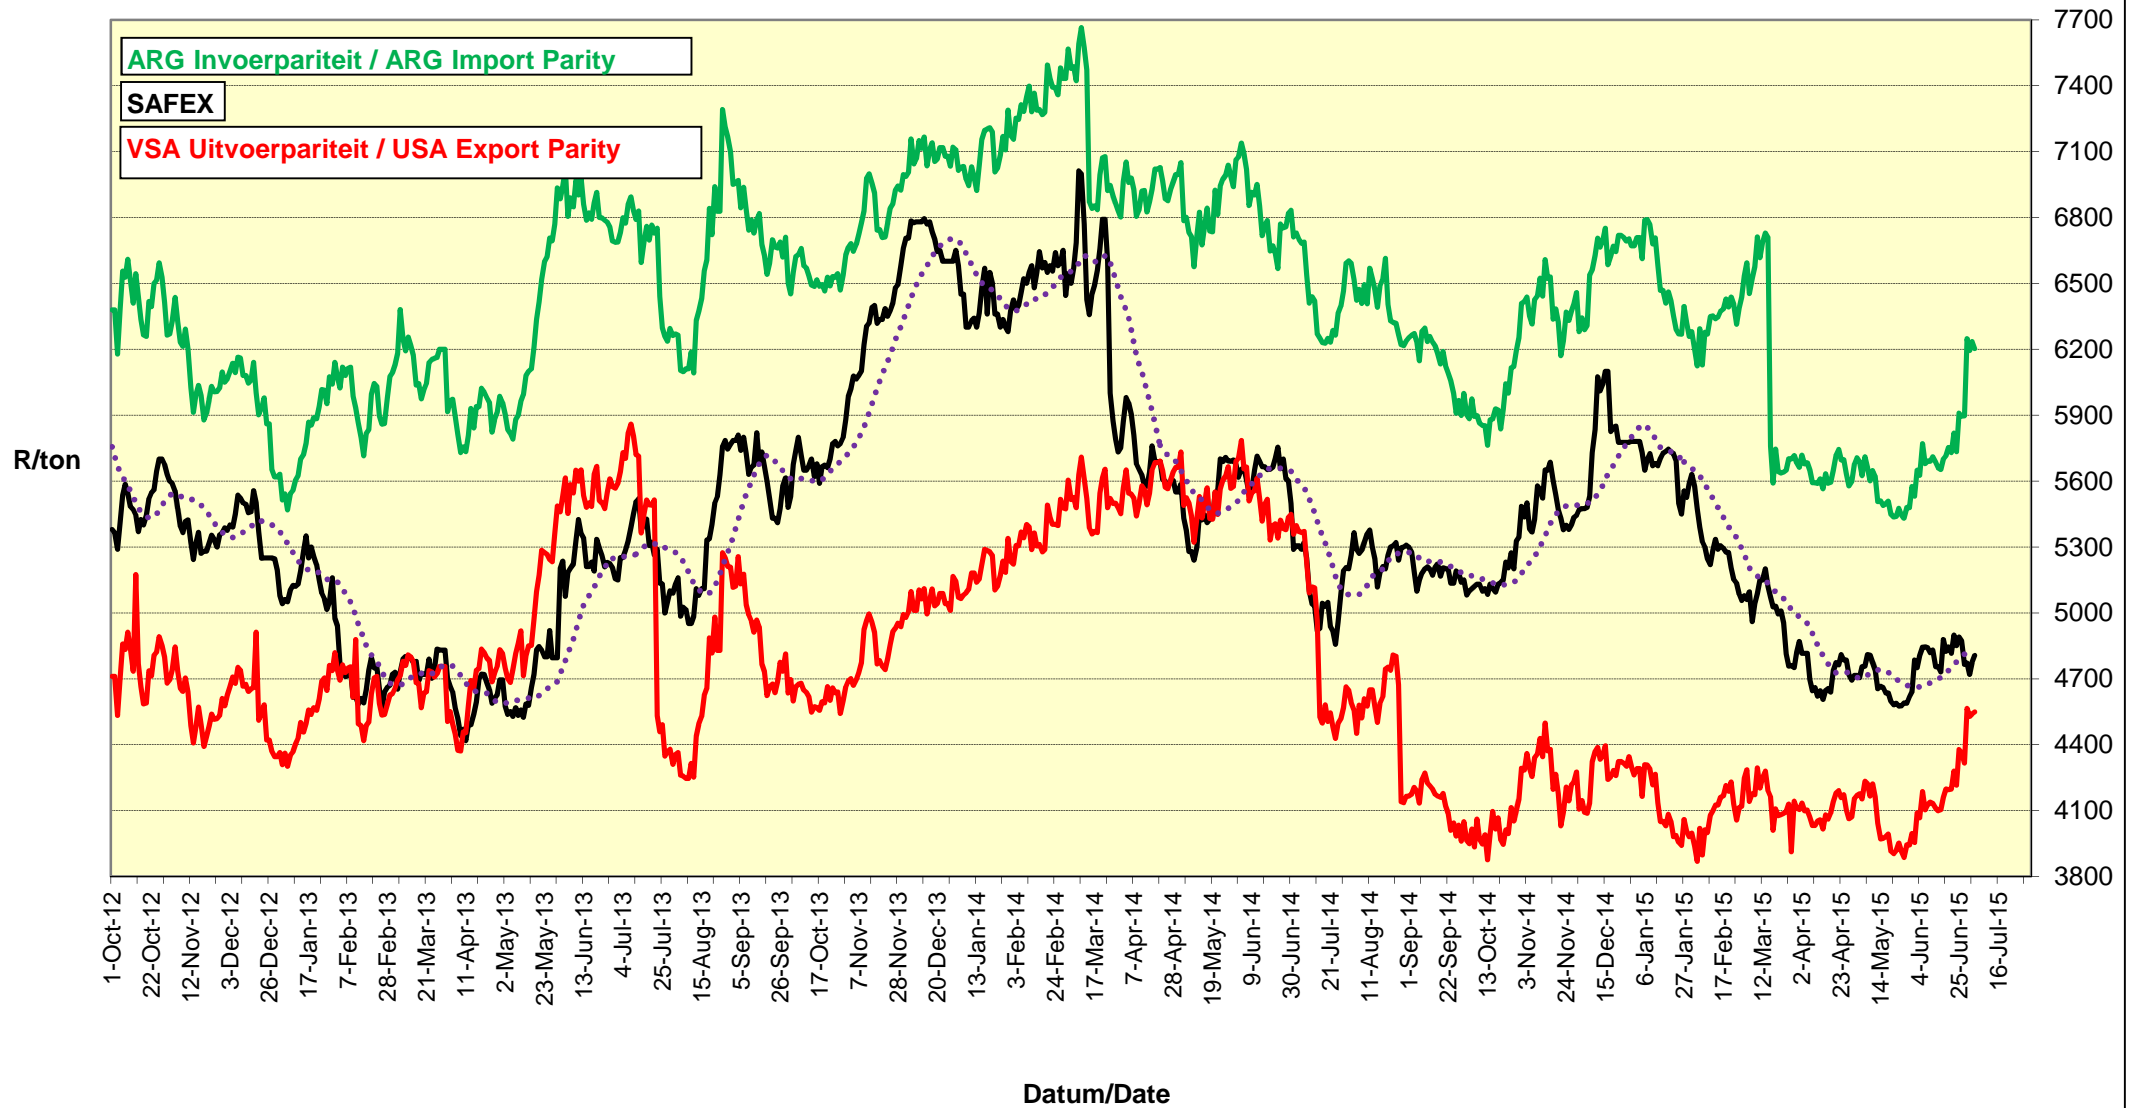

PRICES OF EU SUNFLOWER SEED DELIVERED IN RANDFONTEIN PRYSE VAN EU SONNEBLOMSAAD GELEWER IN RANDFONTEIN

PRYSE VAN SOJABONE GELEWER IN RANDFONTEIN PRICES OF SOYBEANS DELIVERED IN RANDFONTEIN

PRYSE VAN EU SONNEBLOMSAAD GELEWER IN RANDFONTEIN PRICES OF EU SUNFLOWER SEED DELIVERED IN RANDFONTEIN