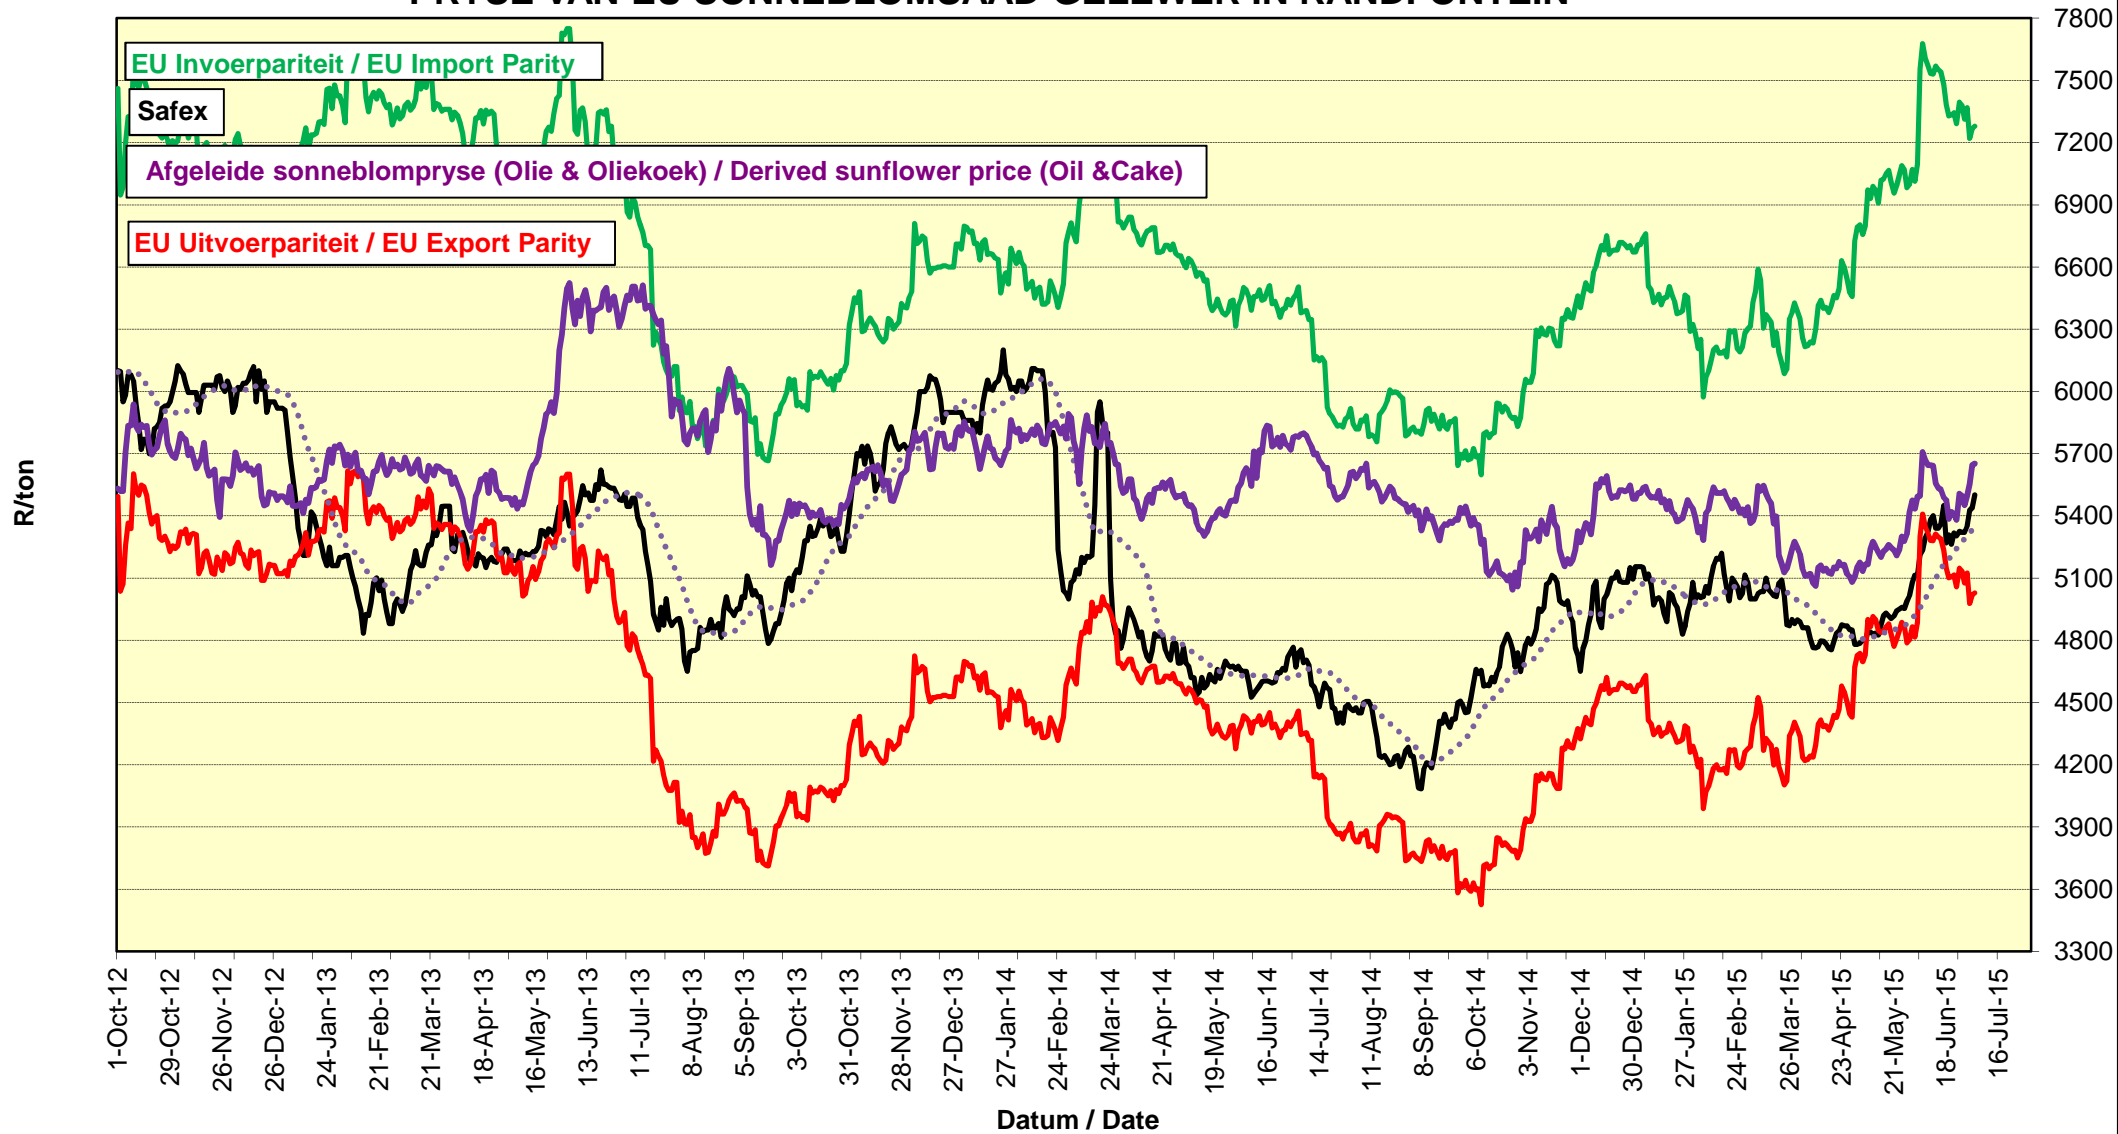

PRICES OF EU SUNFLOWER SEED DELIVERED IN RANDFONTEIN PRYSE VAN EU SONNEBLOMSAAD GELEWER IN RANDFONTEIN

PRYSE VAN SOJABONE GELEWER IN RANDFONTEIN PRICES OF SOYBEANS DELIVERED IN RANDFONTEIN

PRYSE VAN EU SONNEBLOMSAAD GELEWER IN RANDFONTEIN PRICES OF EU SUNFLOWER SEED DELIVERED IN RANDFONTEIN

PRYSE VAN SOJABONE GELEWER IN RANDFONTEIN PRICES OF SOYBEANS DELIVERED IN RANDFONTEIN

**PRYSE VAN SOJABONE GELEWER IN RANDFONTEIN
PRICES OF SOYBEANS DELIVERED IN RANDFONTEIN**

PRYSE VAN SOJABONE GELEWER IN RANDFONTEIN PRICES OF SOYBEANS DELIVERED IN RANDFONTEIN

**PRYSE VAN UITGEDOP EN GESORTEERDE VSA KEURGRAAD GRONDBONE MET 'N
PITGROOTTE VAN 40/50 pitgrootte (RANDFONTEIN)
PRICES OF PROCESSED AND GRADED USA CHOICE GRADE GROUNDNUTS (40/50)
(RANDFONTEIN)**

**PRYSE VAN UITGEDOP EN GESORTEERDE ARGENTYNSE KEURGRAADGRONDBONE MET 'N
PITGROOTTE VAN 40/50 (RANDFONTEIN)
PRICES OF PROCESSED AND GRADED ARGENTINEAN CHOICE GRADE GROUNDNUTS
(40/50) (RANDFONTEIN)**