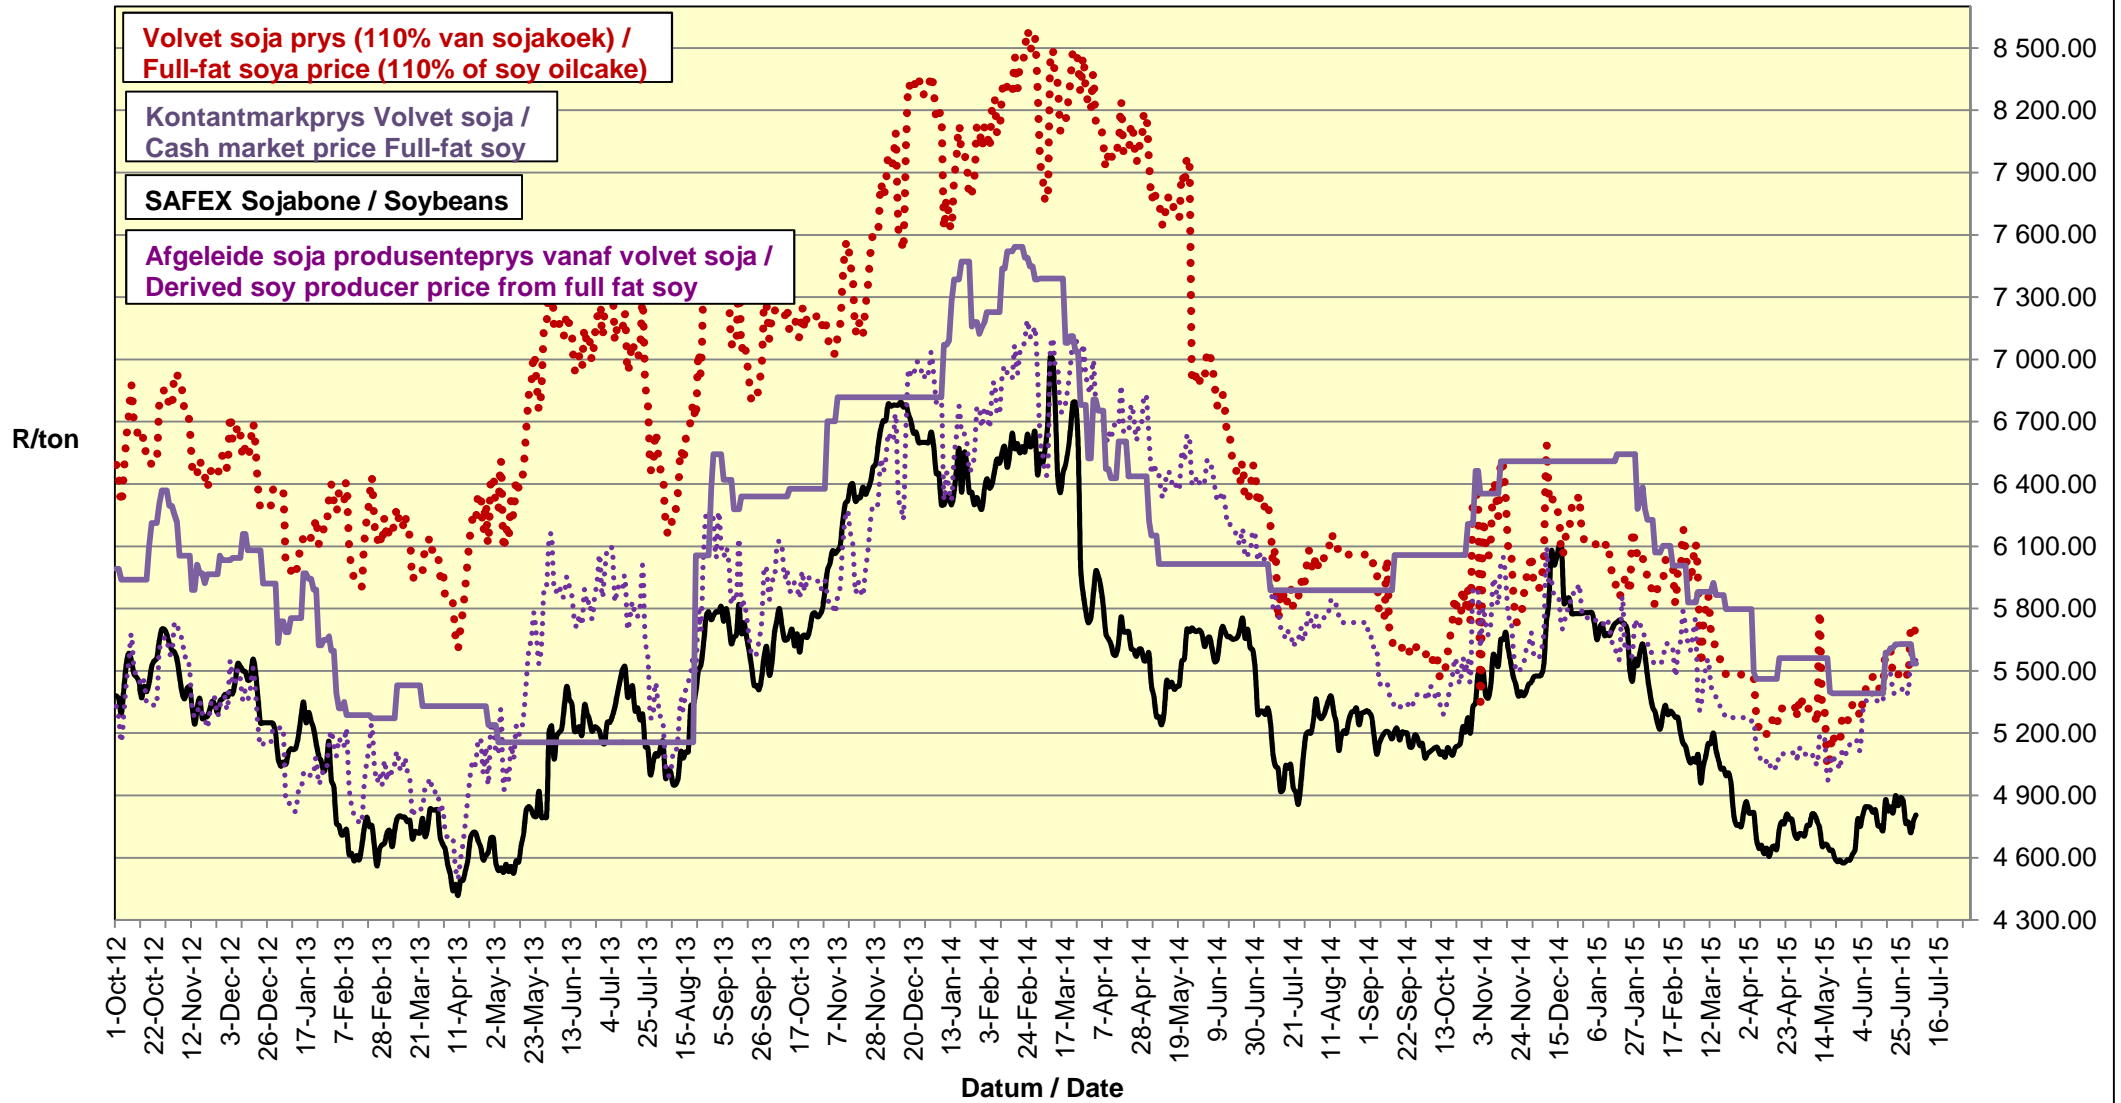

Afgeleide sojaboon produsente - en volvet sojaboonpryse Derived soy producer price and full-fat soy prices