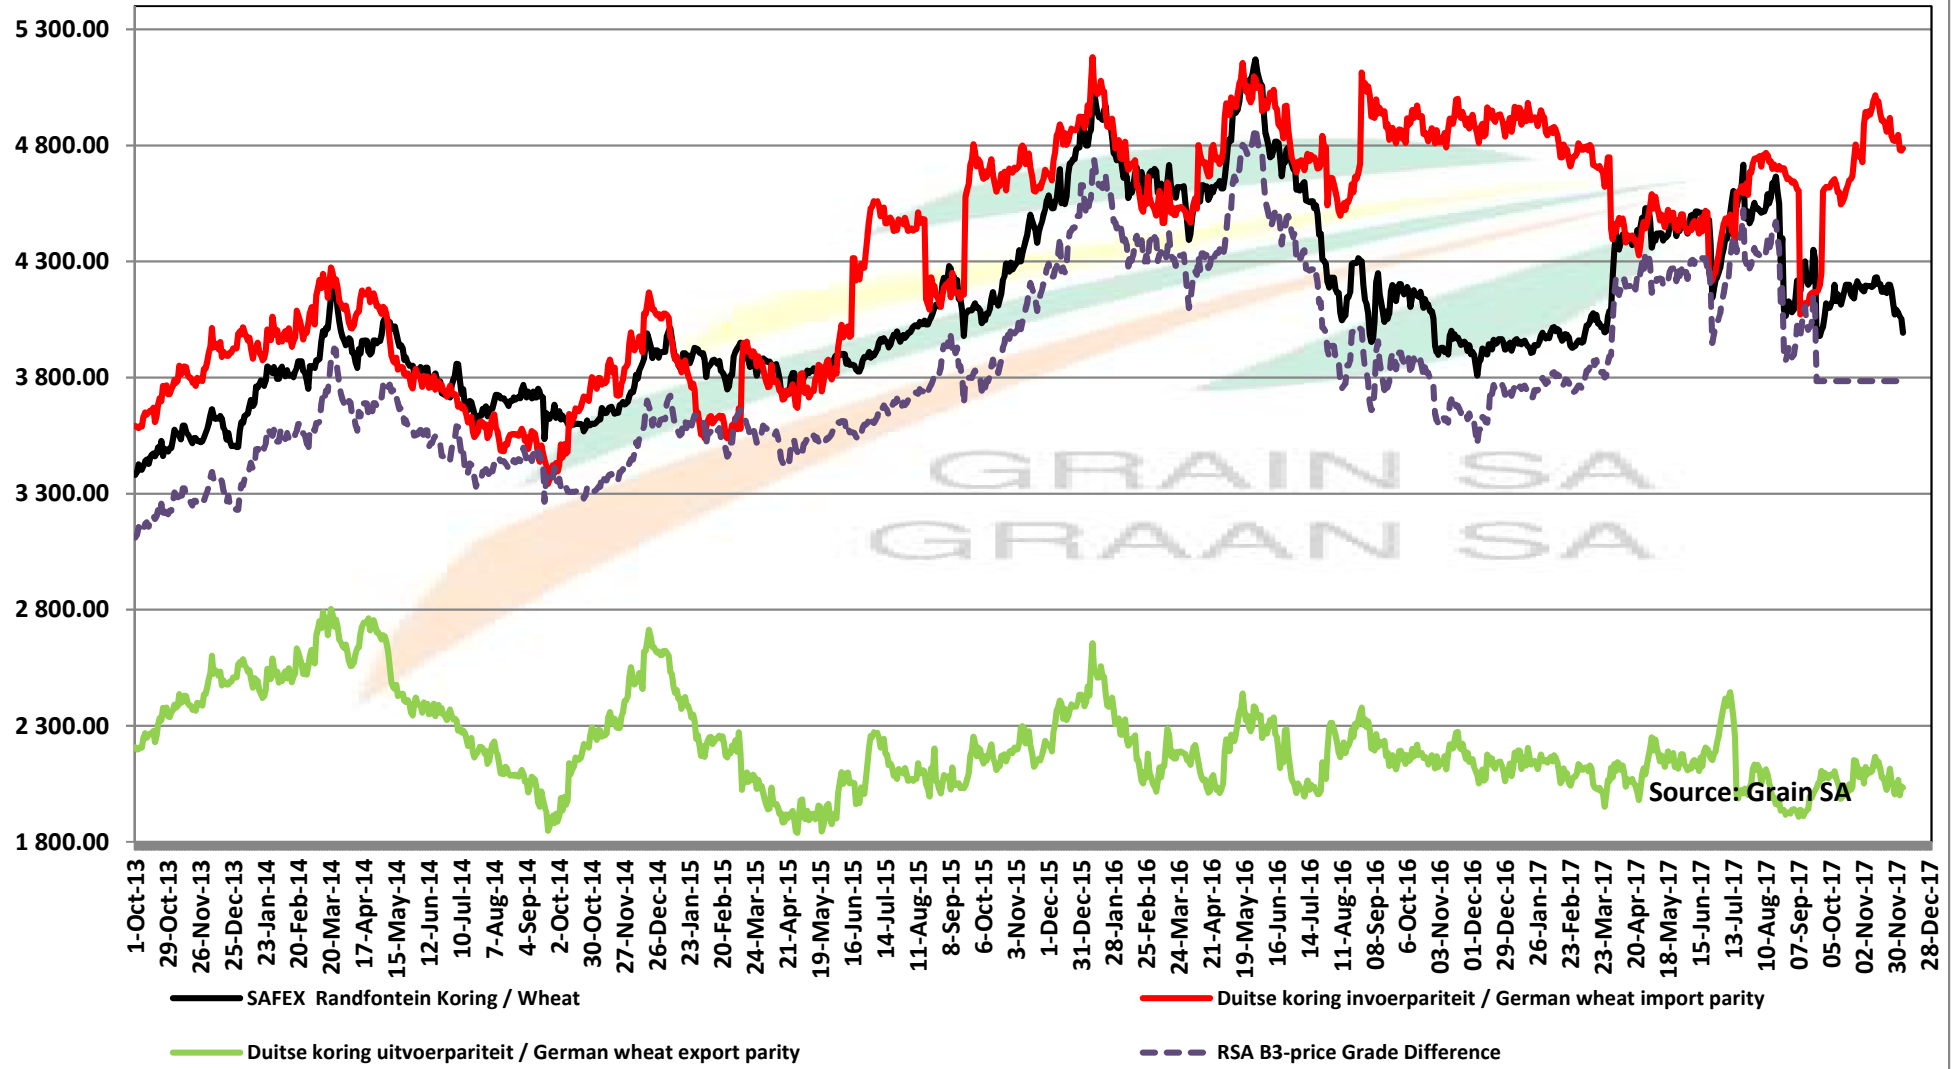

PRICES OF RSA AND ARGENTINE WHEAT DELIVERED IN RANDFONTEIN

PRYSE VAN RSA EN ARGENTYNSE KORING GELEWER IN RANDFONTEIN

Source: Grain SA

PRICES OF SOUTH AFRICAN AND USA WHEAT DELIVERED IN RANDFONTEIN

PRYSE VAN SUID AFRIKAANSE EN VSA KORING GELEWER IN RANDFONTEIN

Source: Grain SA

PRICES OF WHEAT DELIVERED IN RANDFONTEIN PRYSE VAN KORING GELEWER IN RANDFONTEIN

PRICES OF RSA AND GERMAN WHEAT DELIVERED IN RANDFONTEIN

PRYSE VAN RSA EN DUITSTE KORING GELEWER IN RANDFONTEIN