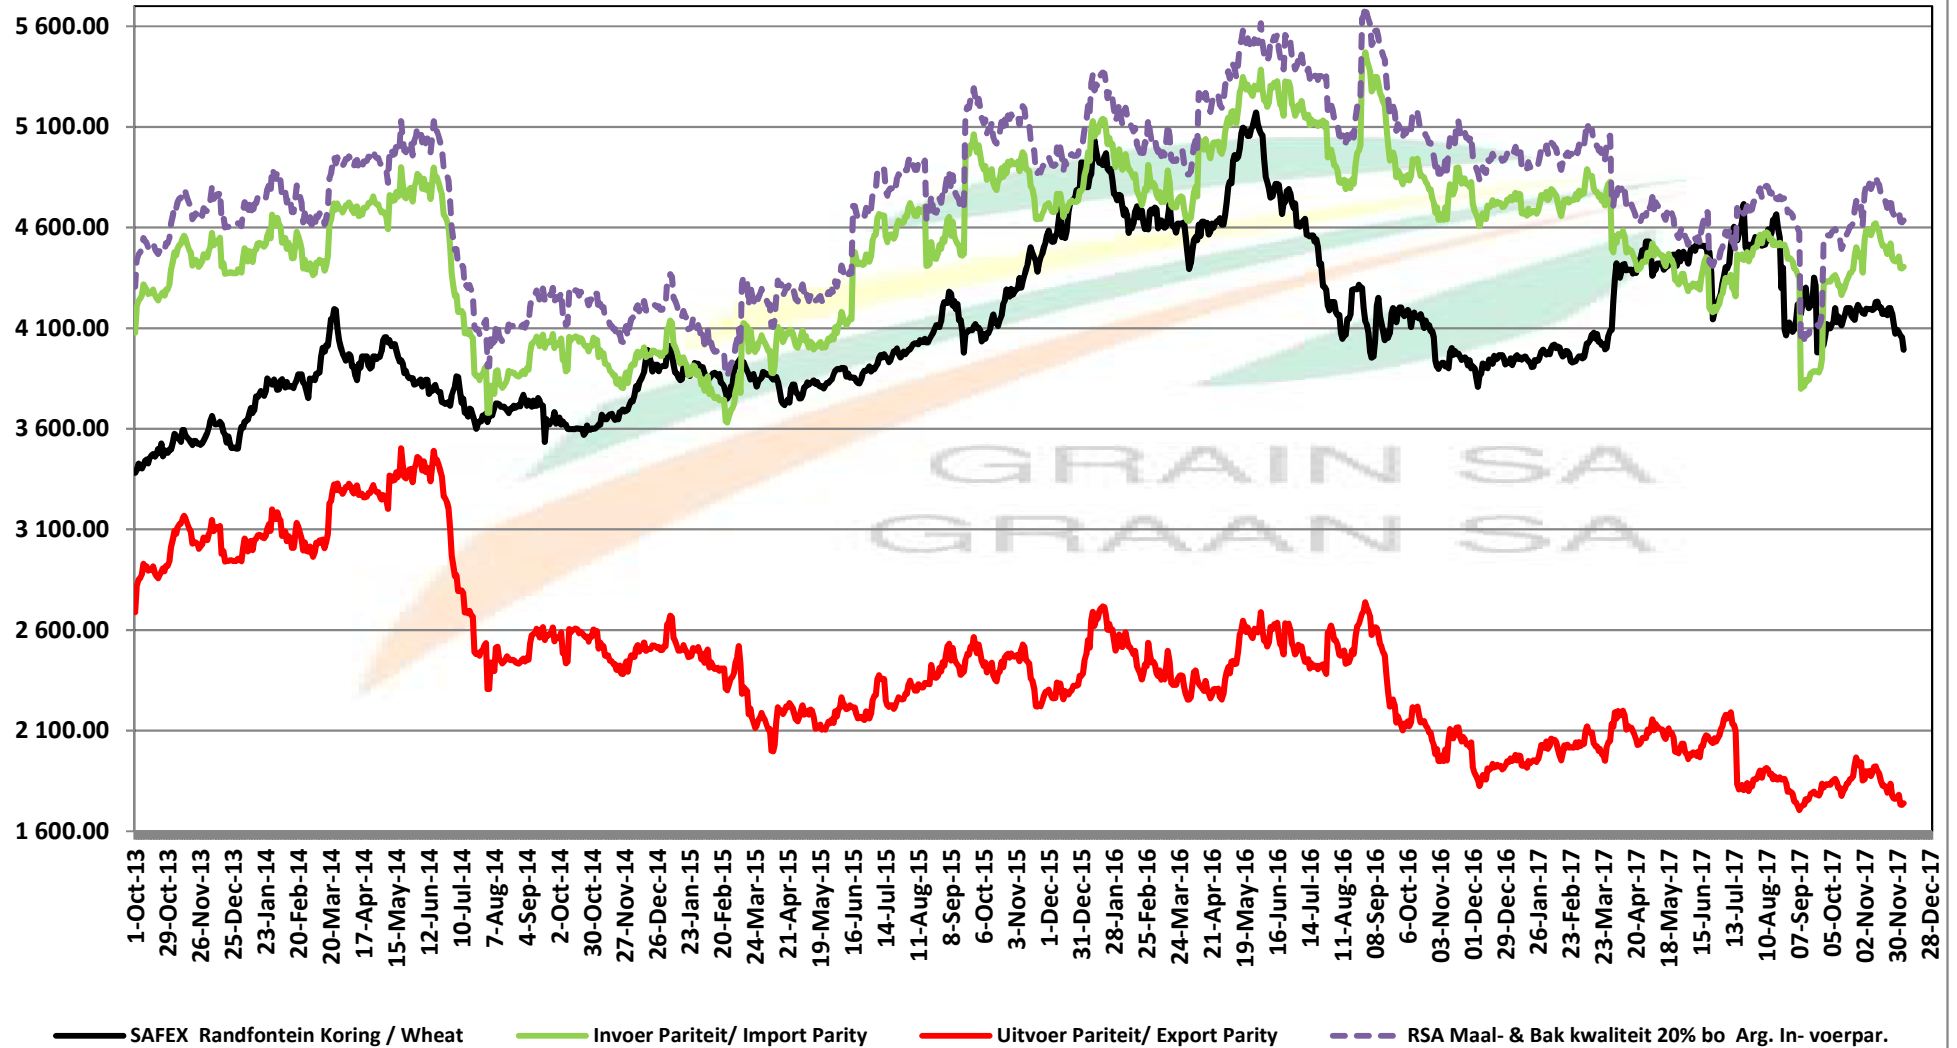

PRICES OF RSA AND ARGENTINE WHEAT DELIVERED IN RANDFONTEIN

PRYSE VAN RSA EN ARGENTYNSE KORING GELEWER IN RANDFONTEIN

Source: Grain SA

PRICES OF SOUTH AFRICAN AND USA WHEAT DELIVERED IN RANDFONTEIN

PRYSE VAN SUID AFRIKAANSE EN VSA KORING GELEWER IN RANDFONTEIN

Source: Grain SA

PRICES OF WHEAT DELIVERED IN RANDFONTEIN PRYSE VAN KORING GELEWER IN RANDFONTEIN

PRICES OF RSA AND GERMAN WHEAT DELIVERED IN RANDFONTEIN

PRYSE VAN RSA EN DUITSTE KORING GELEWER IN RANDFONTEIN