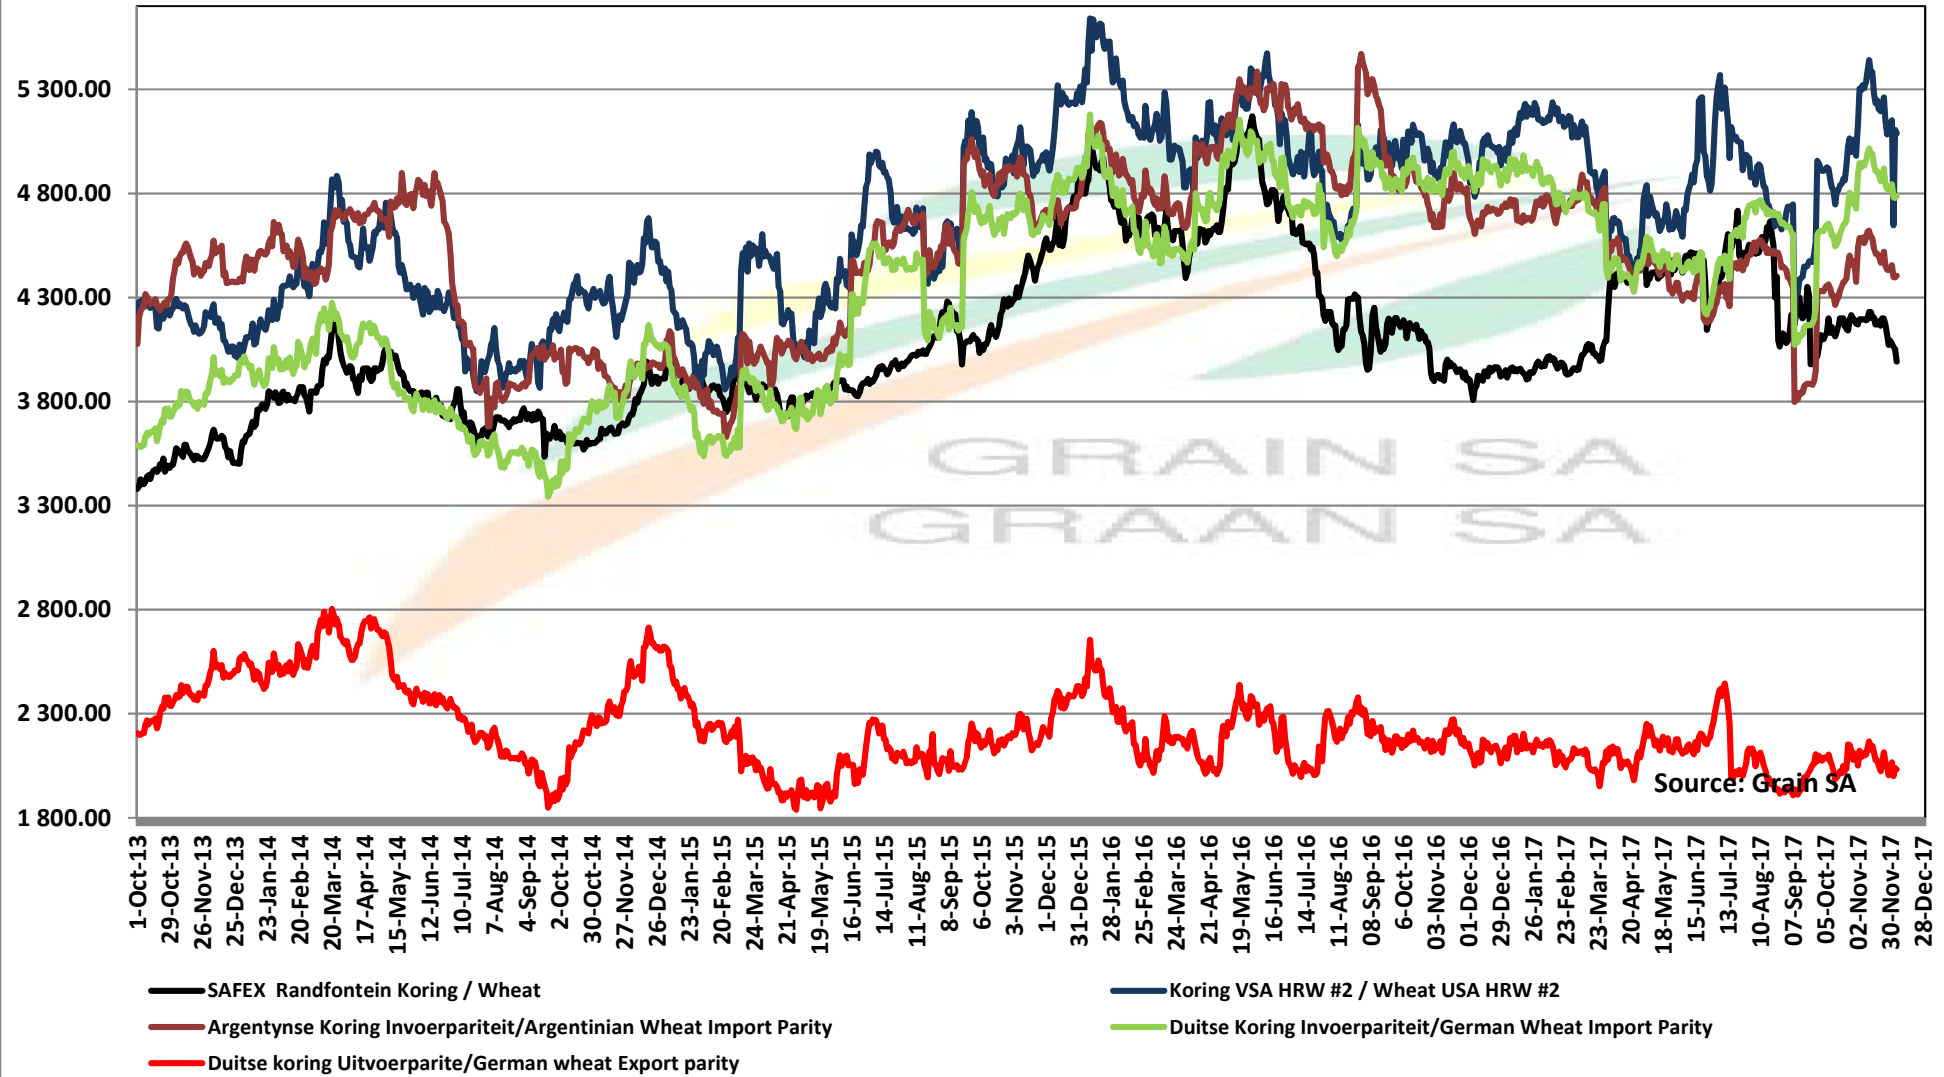

PRICES OF RSA AND ARGENTINE WHEAT DELIVERED IN RANDFONTEIN

PRYSE VAN RSA EN ARGENTYNSE KORING GELEWER IN RANDFONTEIN

Source: Grain SA

PRICES OF SOUTH AFRICAN AND USA WHEAT DELIVERED IN RANDFONTEIN

PRYSE VAN SUID AFRIKAANSE EN VSA KORING GELEWER IN RANDFONTEIN

Source: Grain SA

PRICES OF WHEAT DELIVERED IN RANDFONTEIN PRYSE VAN KORING GELEWER IN RANDFONTEIN

PRICES OF RSA AND GERMAN WHEAT DELIVERED IN RANDFONTEIN

PRYSE VAN RSA EN DUITSTE KORING GELEWER IN RANDFONTEIN