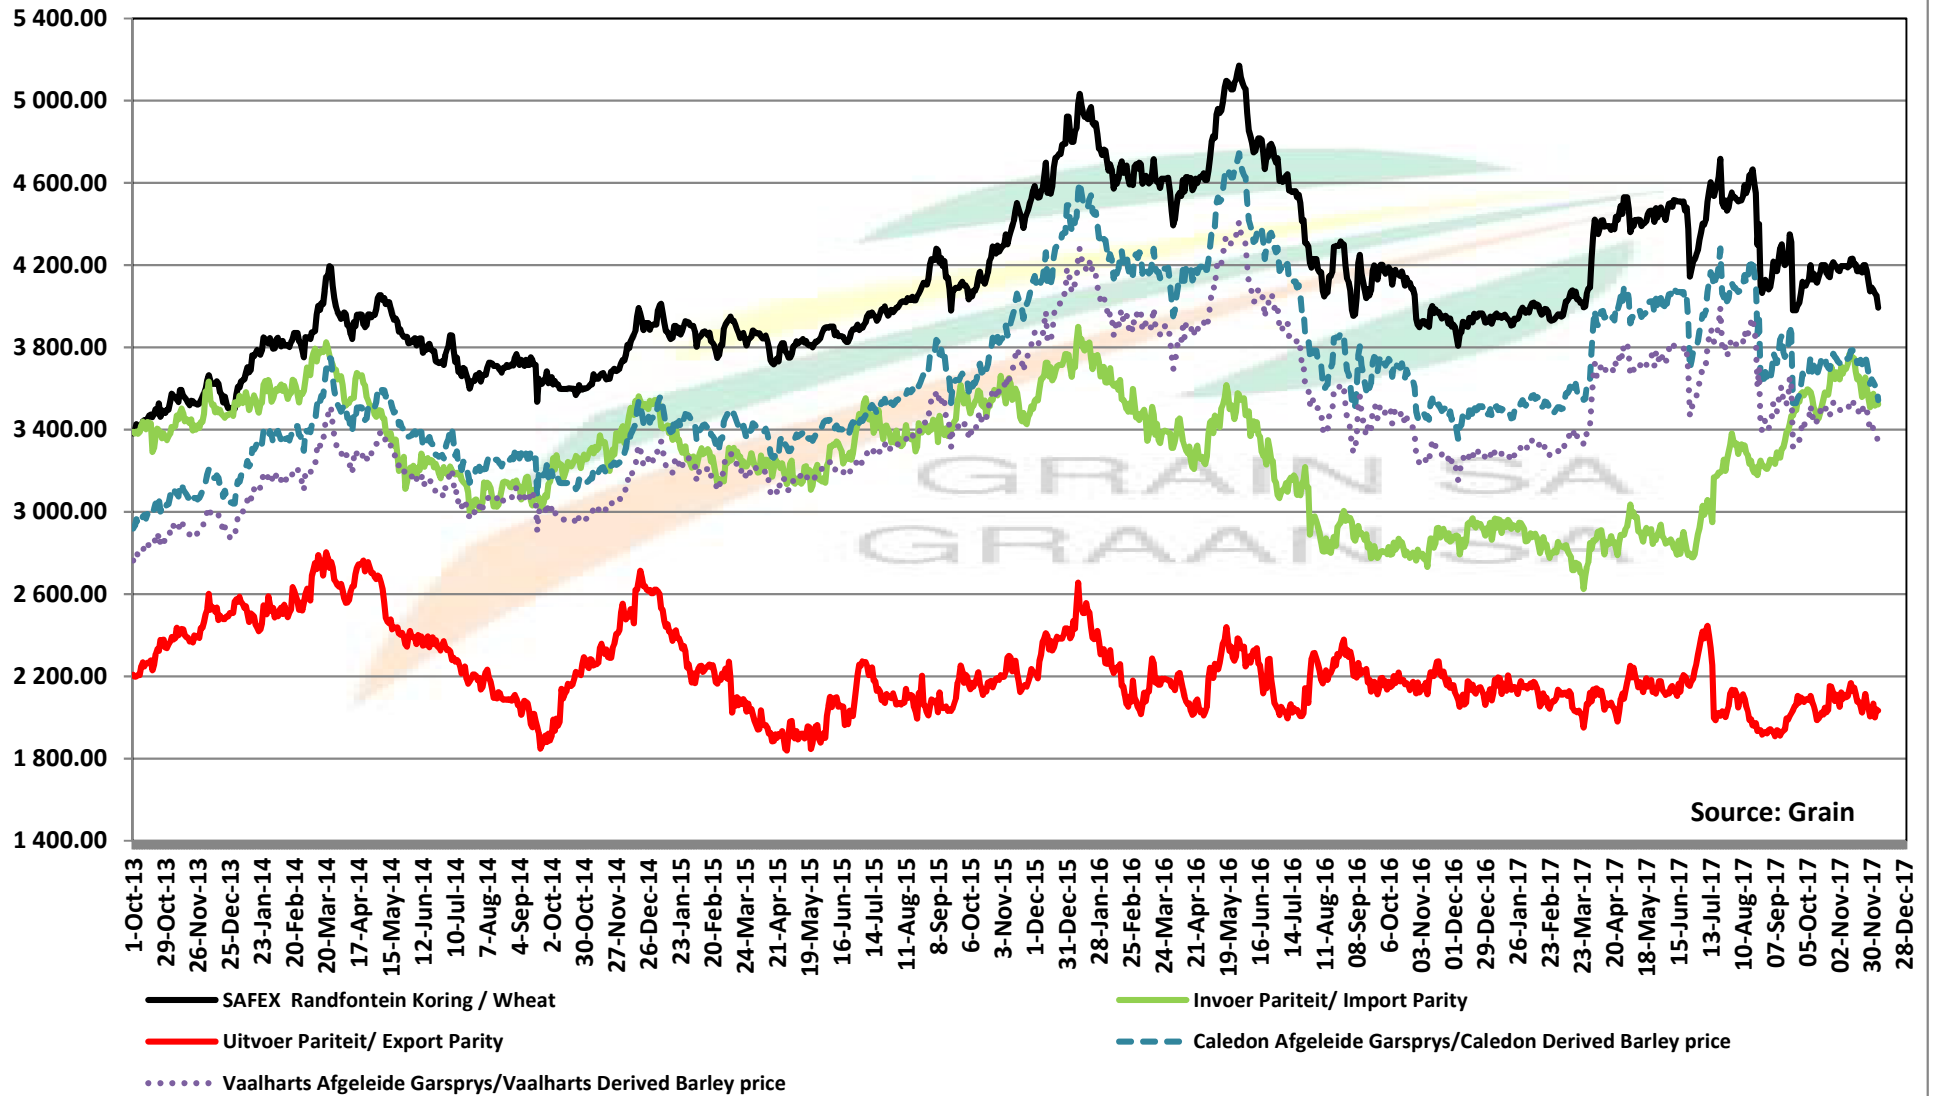

Source: Grain SA

PRICES OF WHEAT DELIVERED IN RANDFONTEIN PRYSE VAN KORING GELEWER IN RANDFONTEIN

PRICES OF RSA AND GERMAN WHEAT DELIVERED IN RANDFONTEIN

PRYSE VAN RSA EN DUITSTE KORING GELEWER IN RANDFONTEIN

PRICES OF WHEAT DELIVERED IN DURBAN HARBOUR PRYSE VAN KORING VIR LEWERING IN DURBAN HAWE

PRICES OF BARLEY DELIVERED IN RANDFONTEIN

PRYSE VAN GARS GELEWER IN RANDFONTEIN

IMPORT PARITY OF USA HRW AND FRANCE FEED BARLEY