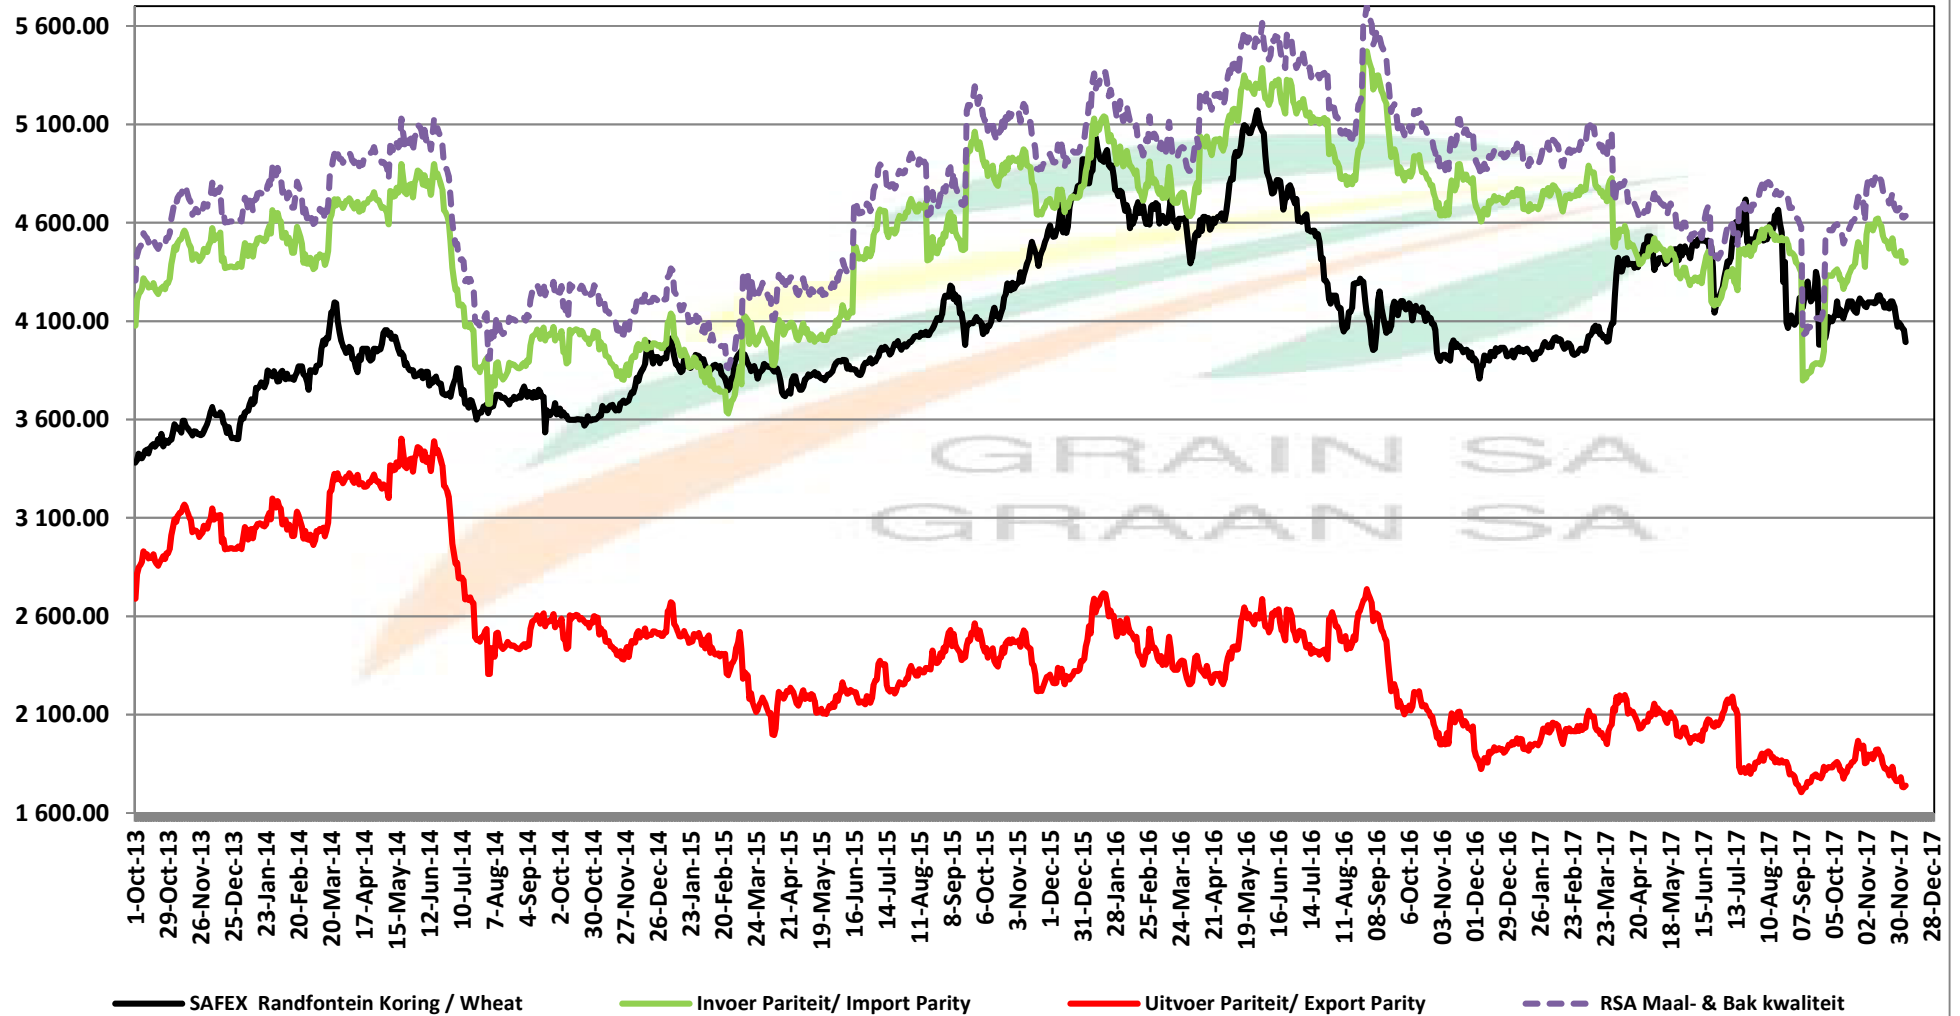

PRICES OF RSA AND ARGENTINE WHEAT DELIVERED IN RANDFONTEIN

PRYSE VAN RSA EN ARGENTYNSE KORING GELEWER IN RANDFONTEIN

Source: Grain SA

PRICES OF SOUTH AFRICAN AND USA WHEAT DELIVERED IN RANDFONTEIN

PRYSE VAN SUID AFRIKAANSE EN VSA KORING GELEWER IN RANDFONTEIN

Source: Grain SA

PRICES OF WHEAT DELIVERED IN RANDFONTEIN PRYSE VAN KORING GELEWER IN RANDFONTEIN

PRICES OF RSA AND GERMAN WHEAT DELIVERED IN RANDFONTEIN

PRYSE VAN RSA EN DUITSTE KORING GELEWER IN RANDFONTEIN