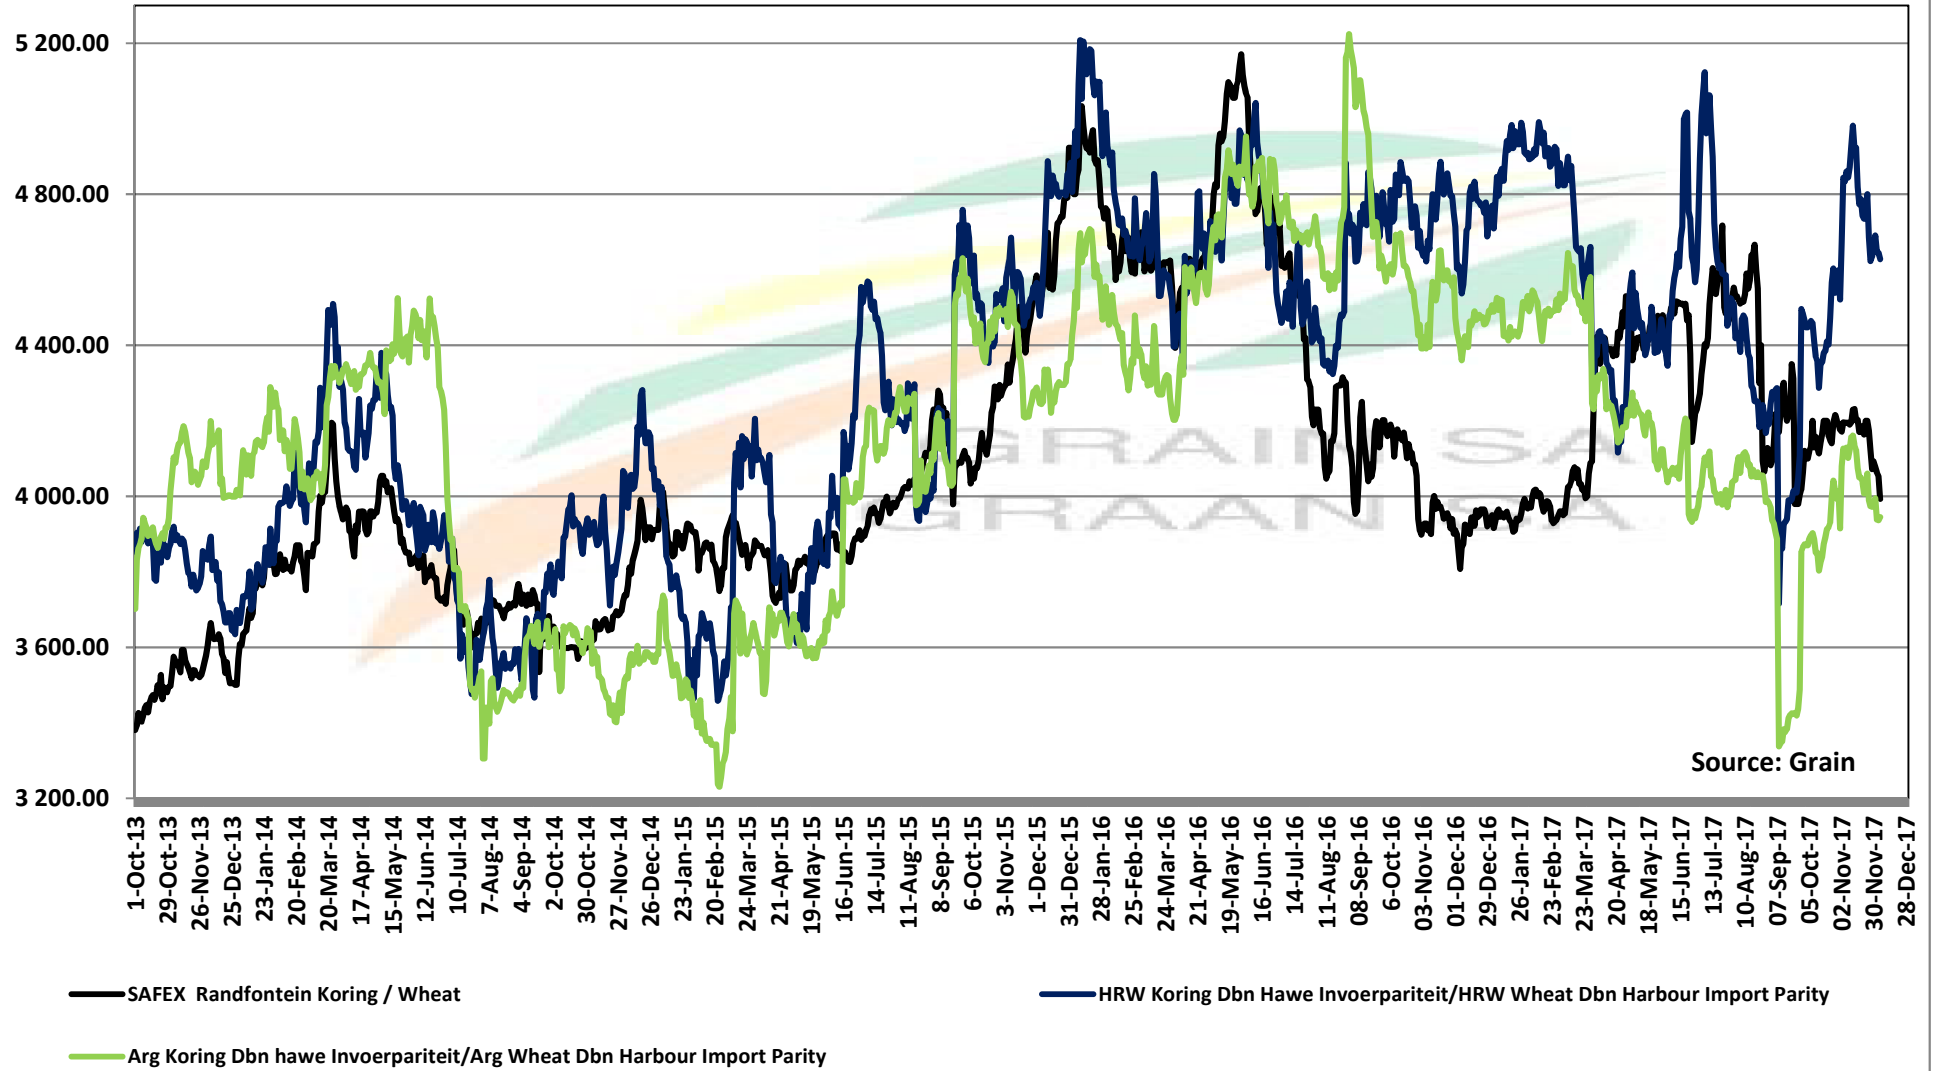

Source: Grain SA

PRICES OF WHEAT DELIVERED IN RANDFONTEIN PRYSE VAN KORING GELEWER IN RANDFONTEIN

PRICES OF RSA AND GERMAN WHEAT DELIVERED IN RANDFONTEIN

PRYSE VAN RSA EN DUITSTE KORING GELEWER IN RANDFONTEIN

PRICES OF WHEAT DELIVERED IN DURBAN HARBOUR PRYSE VAN KORING VIR LEWERING IN DURBAN HAWE

PRICES OF BARLEY DELIVERED IN RANDFONTEIN

PRYSE VAN GARS GELEWER IN RANDFONTEIN

IMPORT PARITY OF USA HRW AND FRANCE FEED BARLEY