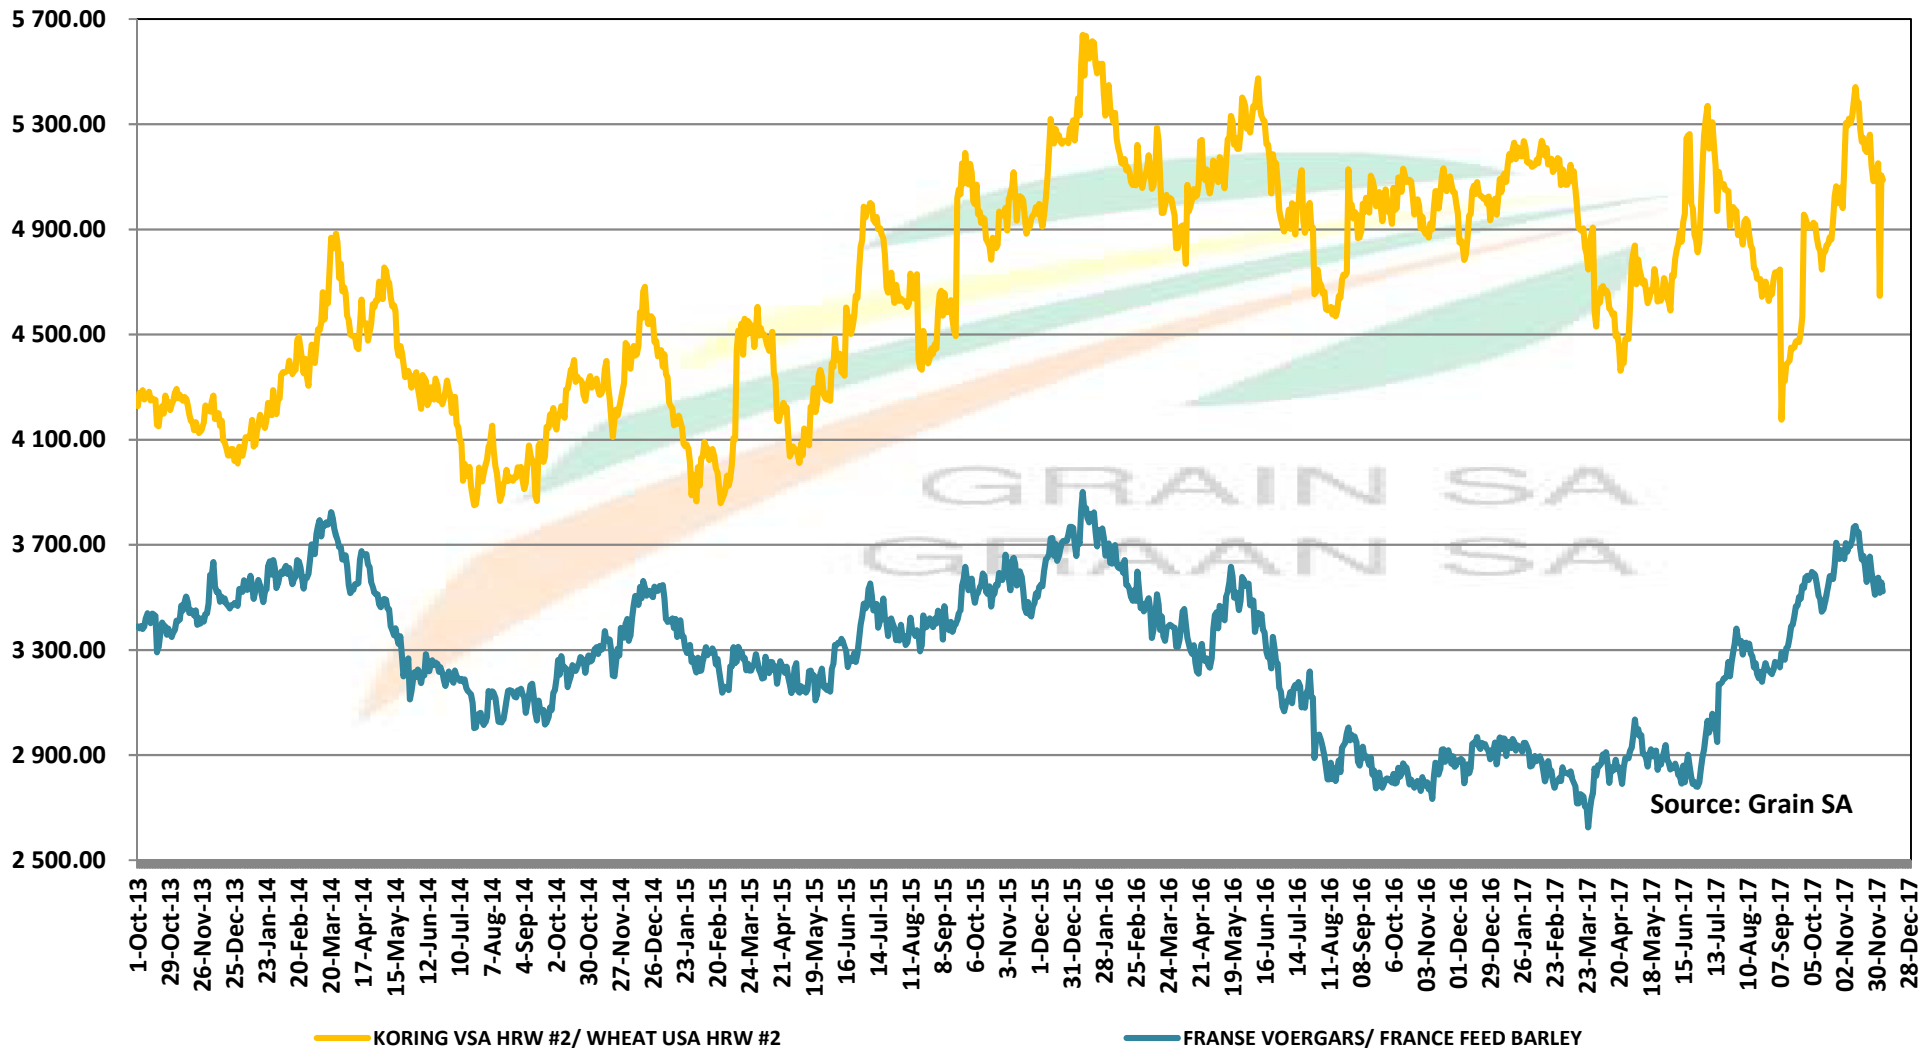

PRICES OF WHEAT DELIVERED IN DURBAN HARBOUR PRYSE VAN KORING VIR LEWERING IN DURBAN HAWE

PRICES OF BARLEY DELIVERED IN RANDFONTEIN

PRYSE VAN GARS GELEWER IN RANDFONTEIN

IMPORT PARITY OF USA HRW AND FRANCE FEED BARLEY

INVOERPARITEIT VAN VSA HRW KORING EN FRANSE VOERGARS

Source: Grain SA