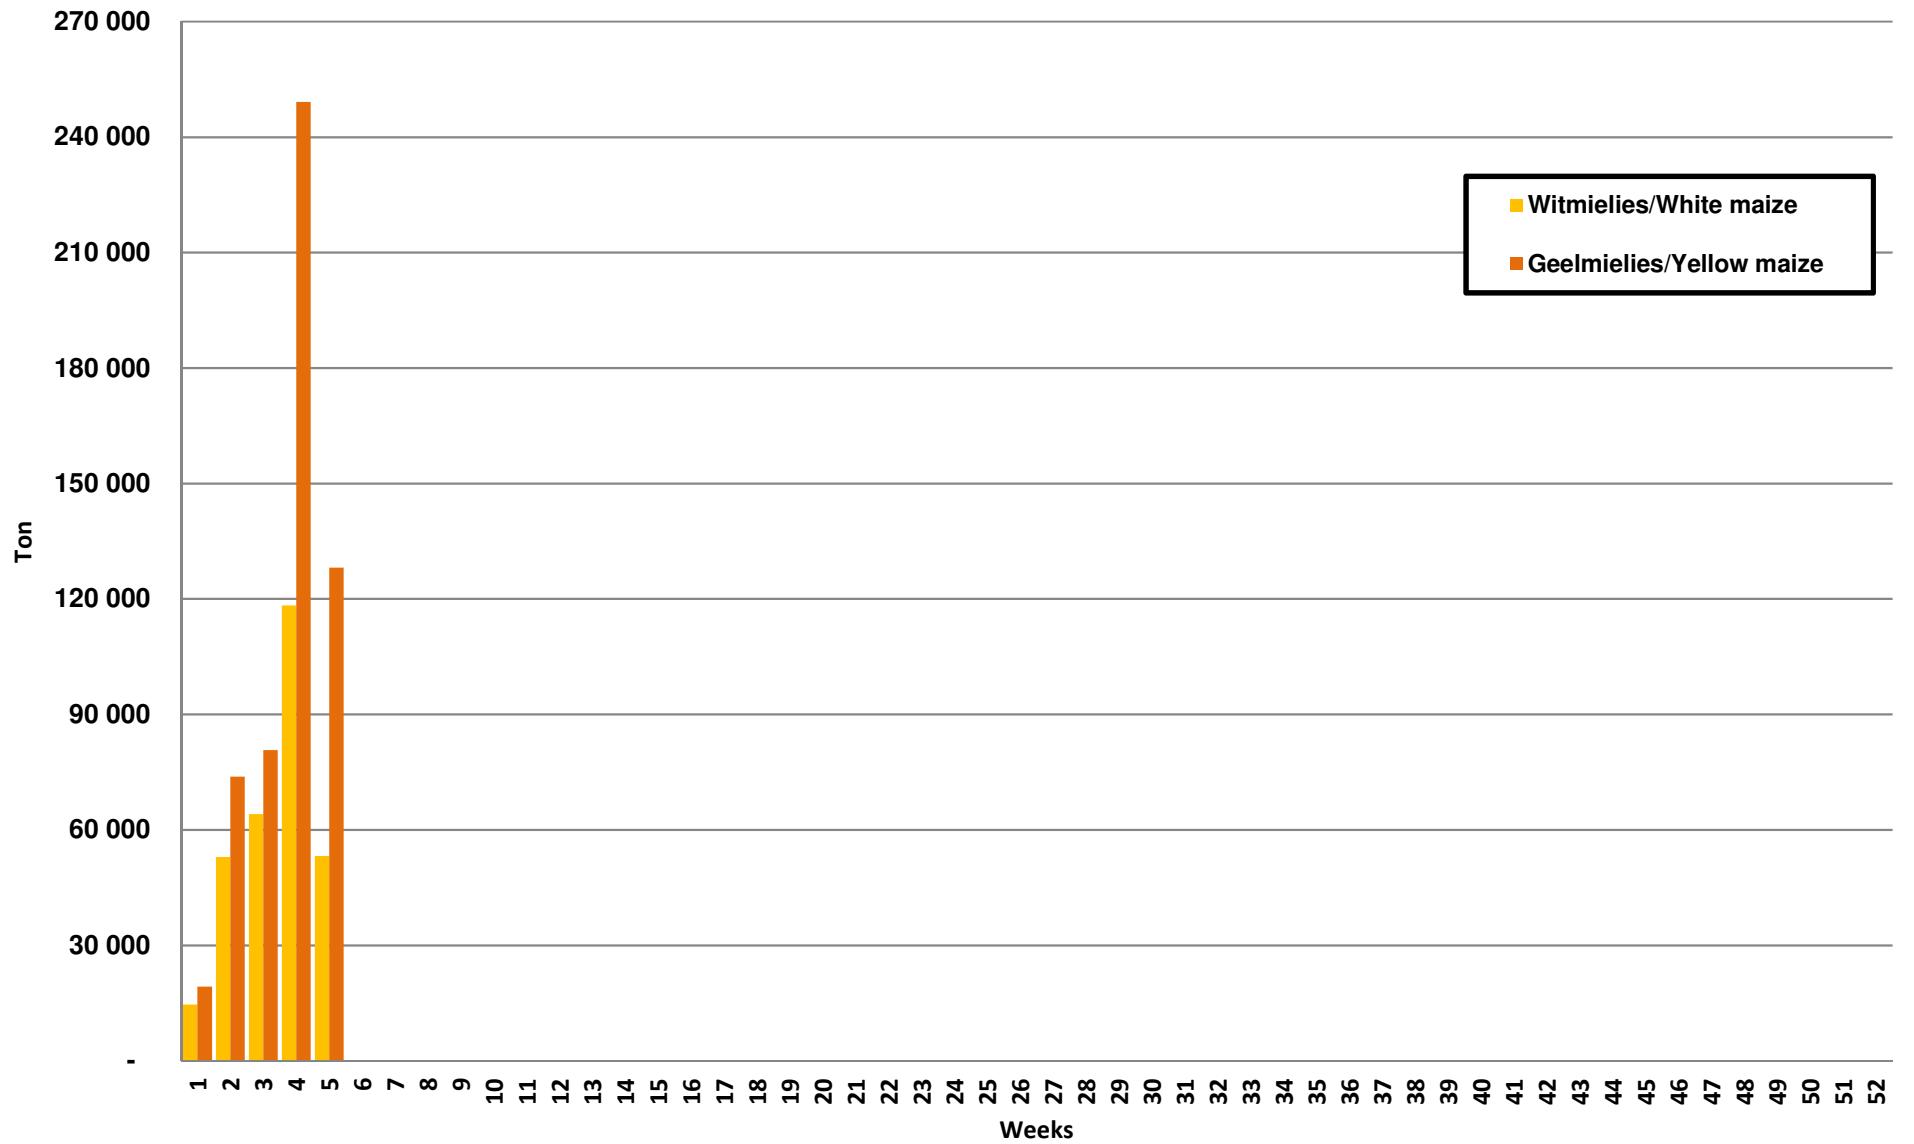

# White Maize: Weekly producer deliveries

## Yellow Maize: Weekly producer deliveries

## Weeklikse mielielewerings (Bemarkingsjaar: Mei tot April 2017/18)