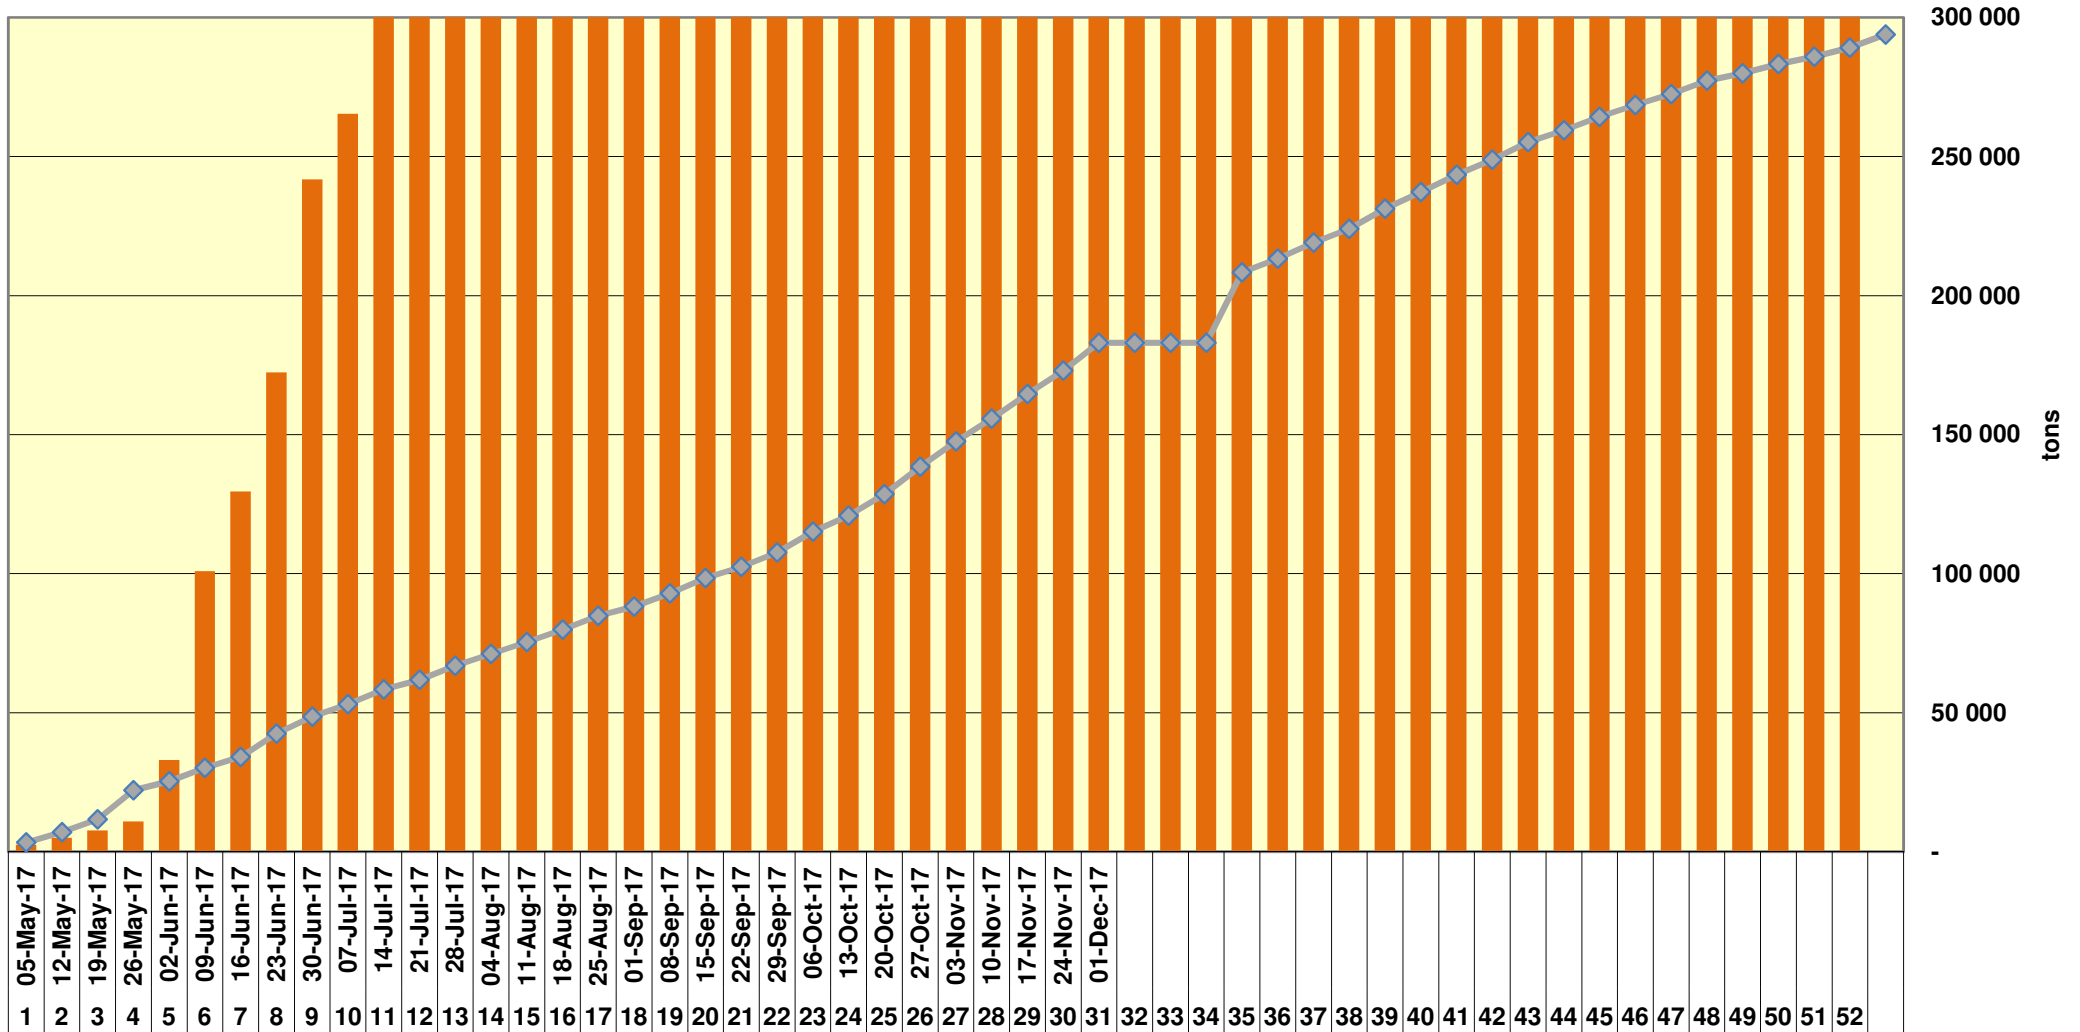

Cumulative Exports of Yellow Maize for 2017/18

■ SAGIS: WEEKLIKSE INVOERE EN UITVOERE 2017/18 Bemarkingsseizoen

◆ SAGIS: WEEKLIKSE INVOERE EN UITVOERE 2016/17 Bemarkingsseizoen