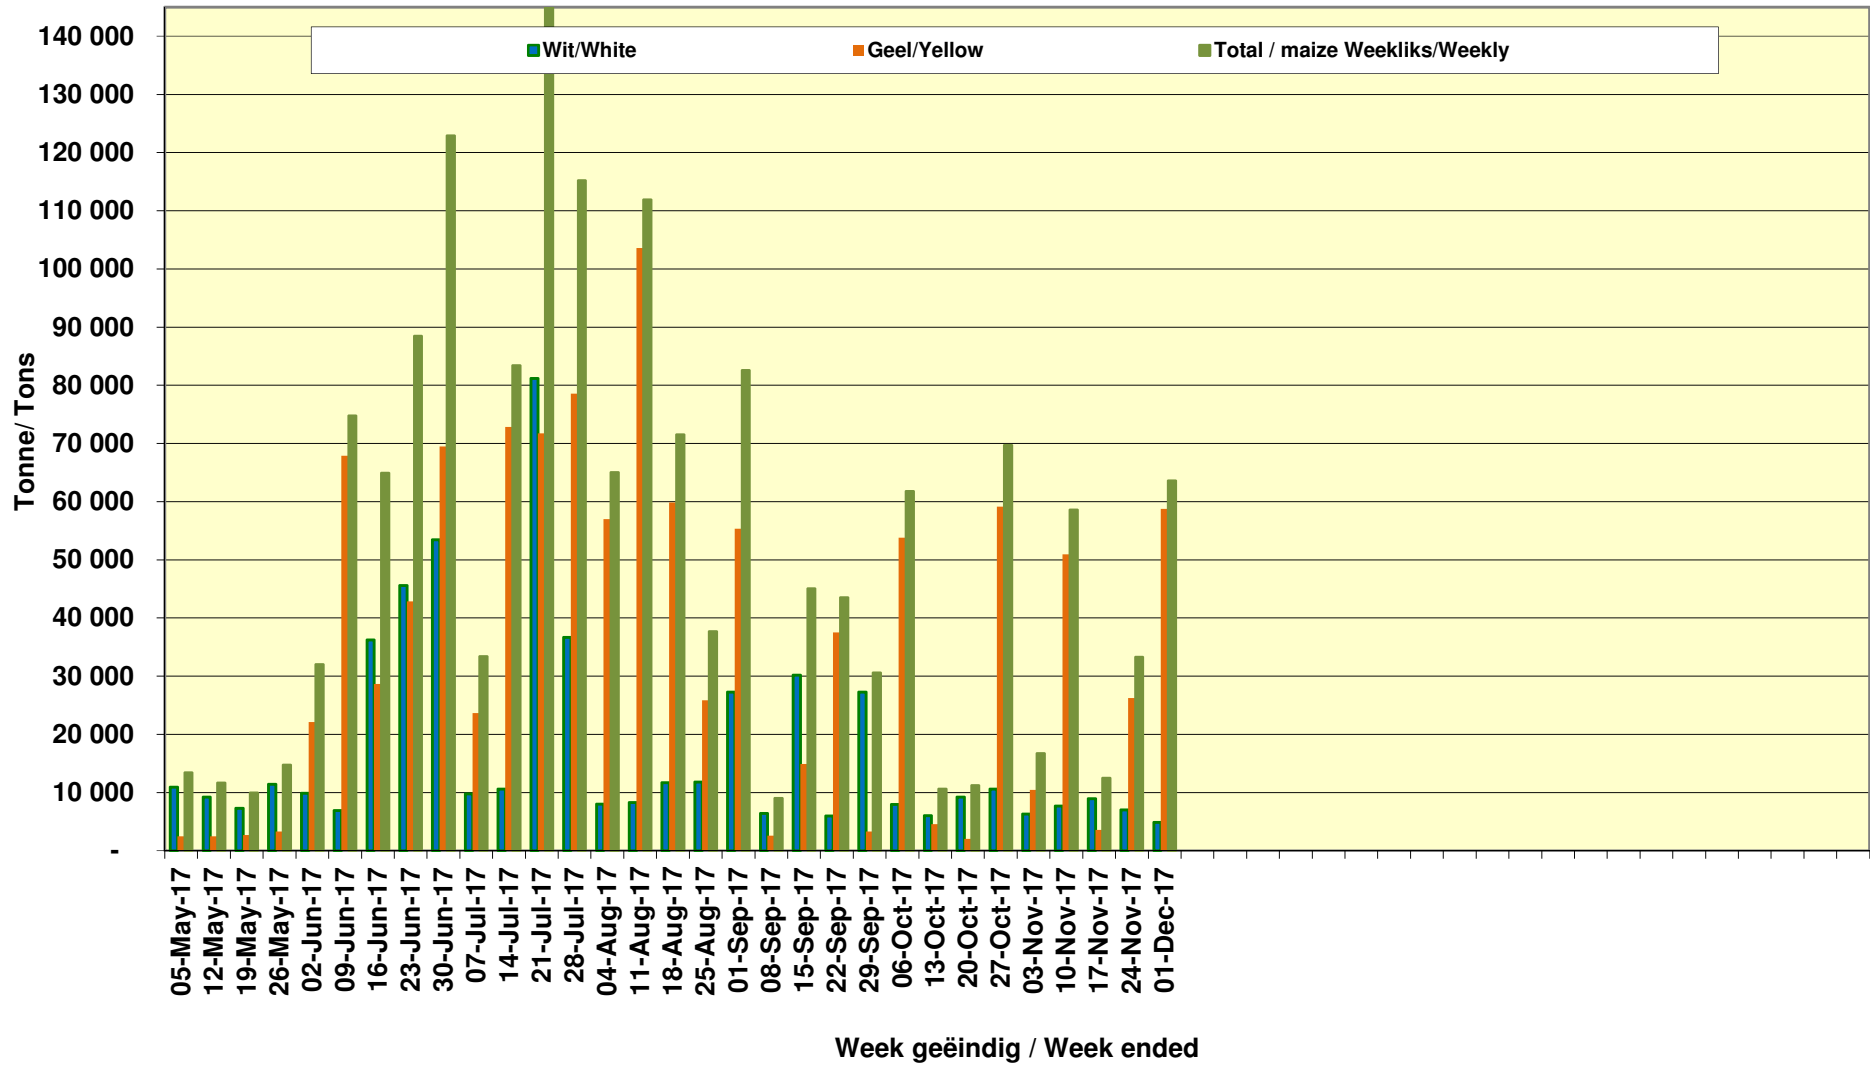

RSA Weeklikse mielie-uitvoere RSA Weekly maize exports