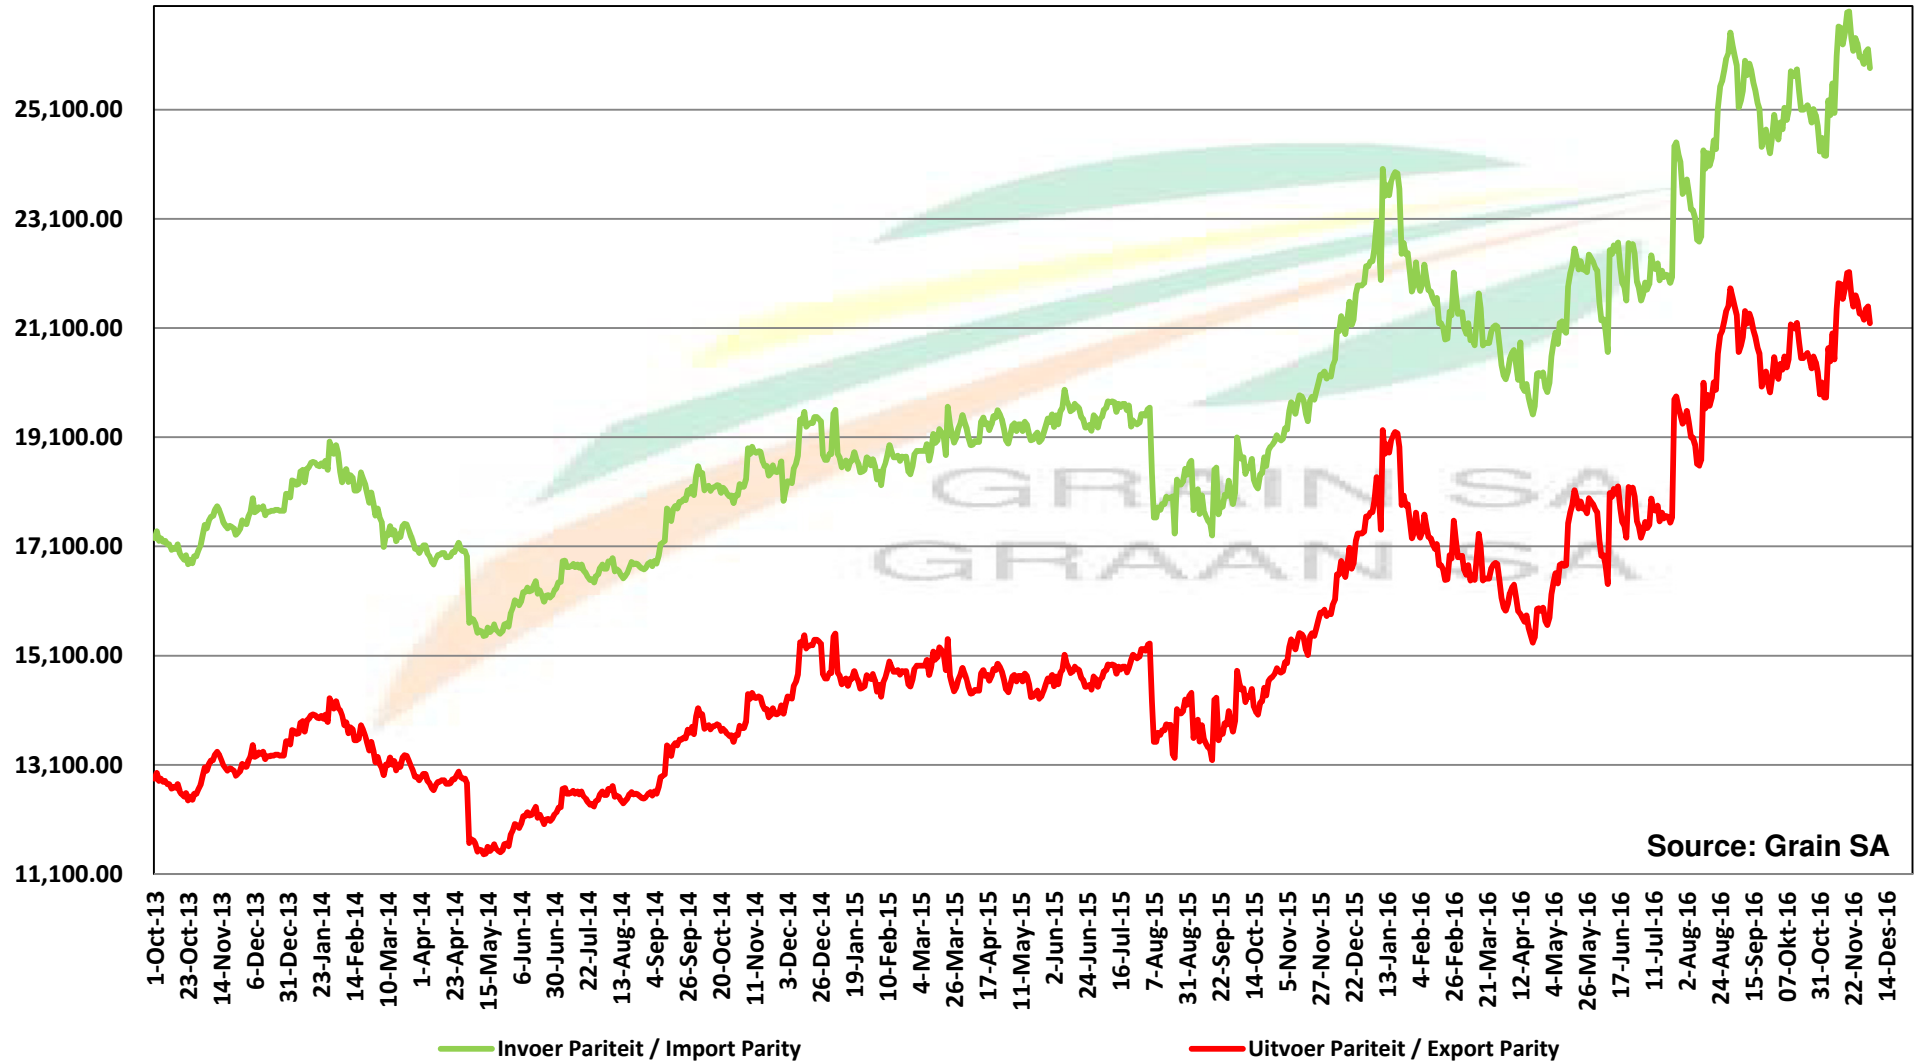

Source: Grain SA

PRICES OF SOYBEAN SEED DELIVERED IN RANDFONTEIN PRYSE VAN SOJABOONSAAD GELEWER IN RANDFONTEIN

PRICES OF ARGENTINIAN SOYBEAN SEED DELIVERED IN RANDFONTEIN PRYSE VAN ARGENTYNSE SOJABOONSAAD GELEWER IN RANDFONTEIN

Source: Grain SA

PRICES OF DERIVED SOYBEAN DELIVERED IN RANDFONTEIN PRYSE VAN AFGELEIDE SOJABONE GELEWER IN RANDFONTEIN

PRICES OF SOYBEAN CRUSHING MARGIN PRYSE VAN SOJABOON PERSMARGE

Source: Grain SA

PRICES OF BRAZILIAN SOYBEAN DELIVERED IN RANDFONTEIN PRYSE VAN BRASILIAANSE SOJABONE GELEWER IN RANDFONTEIN

Prices of Canola in the South Cape (Swellendam) Canolapryse in die Suid-Kaap (Swellendam)

PRICES OF PROCESSED AND GRADED USA CHOICE GRADE GROUNDNUTS (40/50) (RANDFONTEIN)
PRYSE VAN UITGEDOP EN GESORTEERDE VSA KEURGRAAD GRONDBONE MET 'N PITGROOTTE VAN
40/50 pitgrootte (RANDFONTEIN)