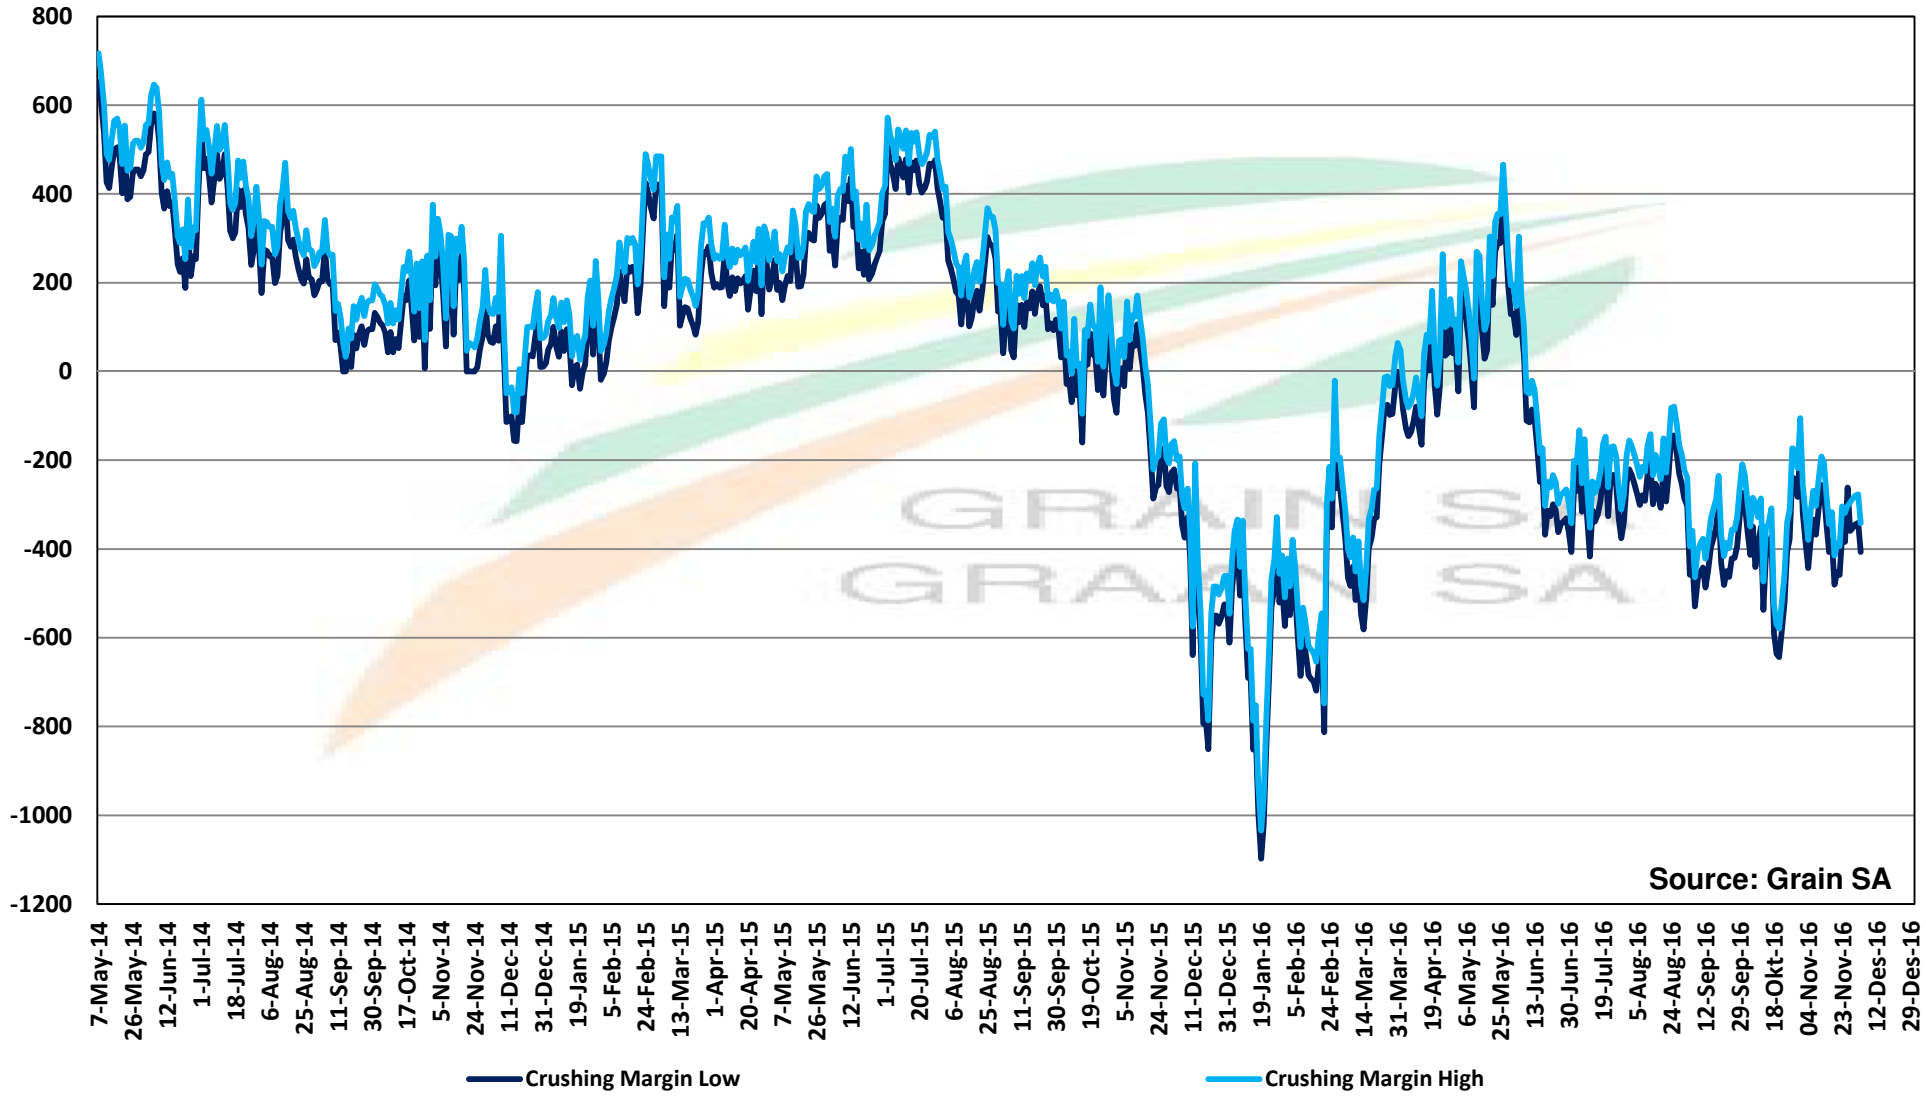

Source: Grain SA

PRICES OF SOYBEAN SEED DELIVERED IN RANDFONTEIN PRYSE VAN SOJABOONSAAD GELEWER IN RANDFONTEIN

PRICES OF ARGENTINIAN SOYBEAN SEED DELIVERED IN RANDFONTEIN PRYSE VAN ARGENTYNSE SOJABOONSAAD GELEWER IN RANDFONTEIN

Source: Grain SA

PRICES OF DERIVED SOYBEAN DELIVERED IN RANDFONTEIN PRYSE VAN AFGELEIDE SOJABONE GELEWER IN RANDFONTEIN

PRICES OF SOYBEAN CRUSHING MARGIN PRYSE VAN SOJABOON PERSMARGE

Source: Grain SA

PRICES OF BRAZILIAN SOYBEAN DELIVERED IN RANDFONTEIN PRYSE VAN BRASILIAANSE SOJABONE GELEWER IN RANDFONTEIN