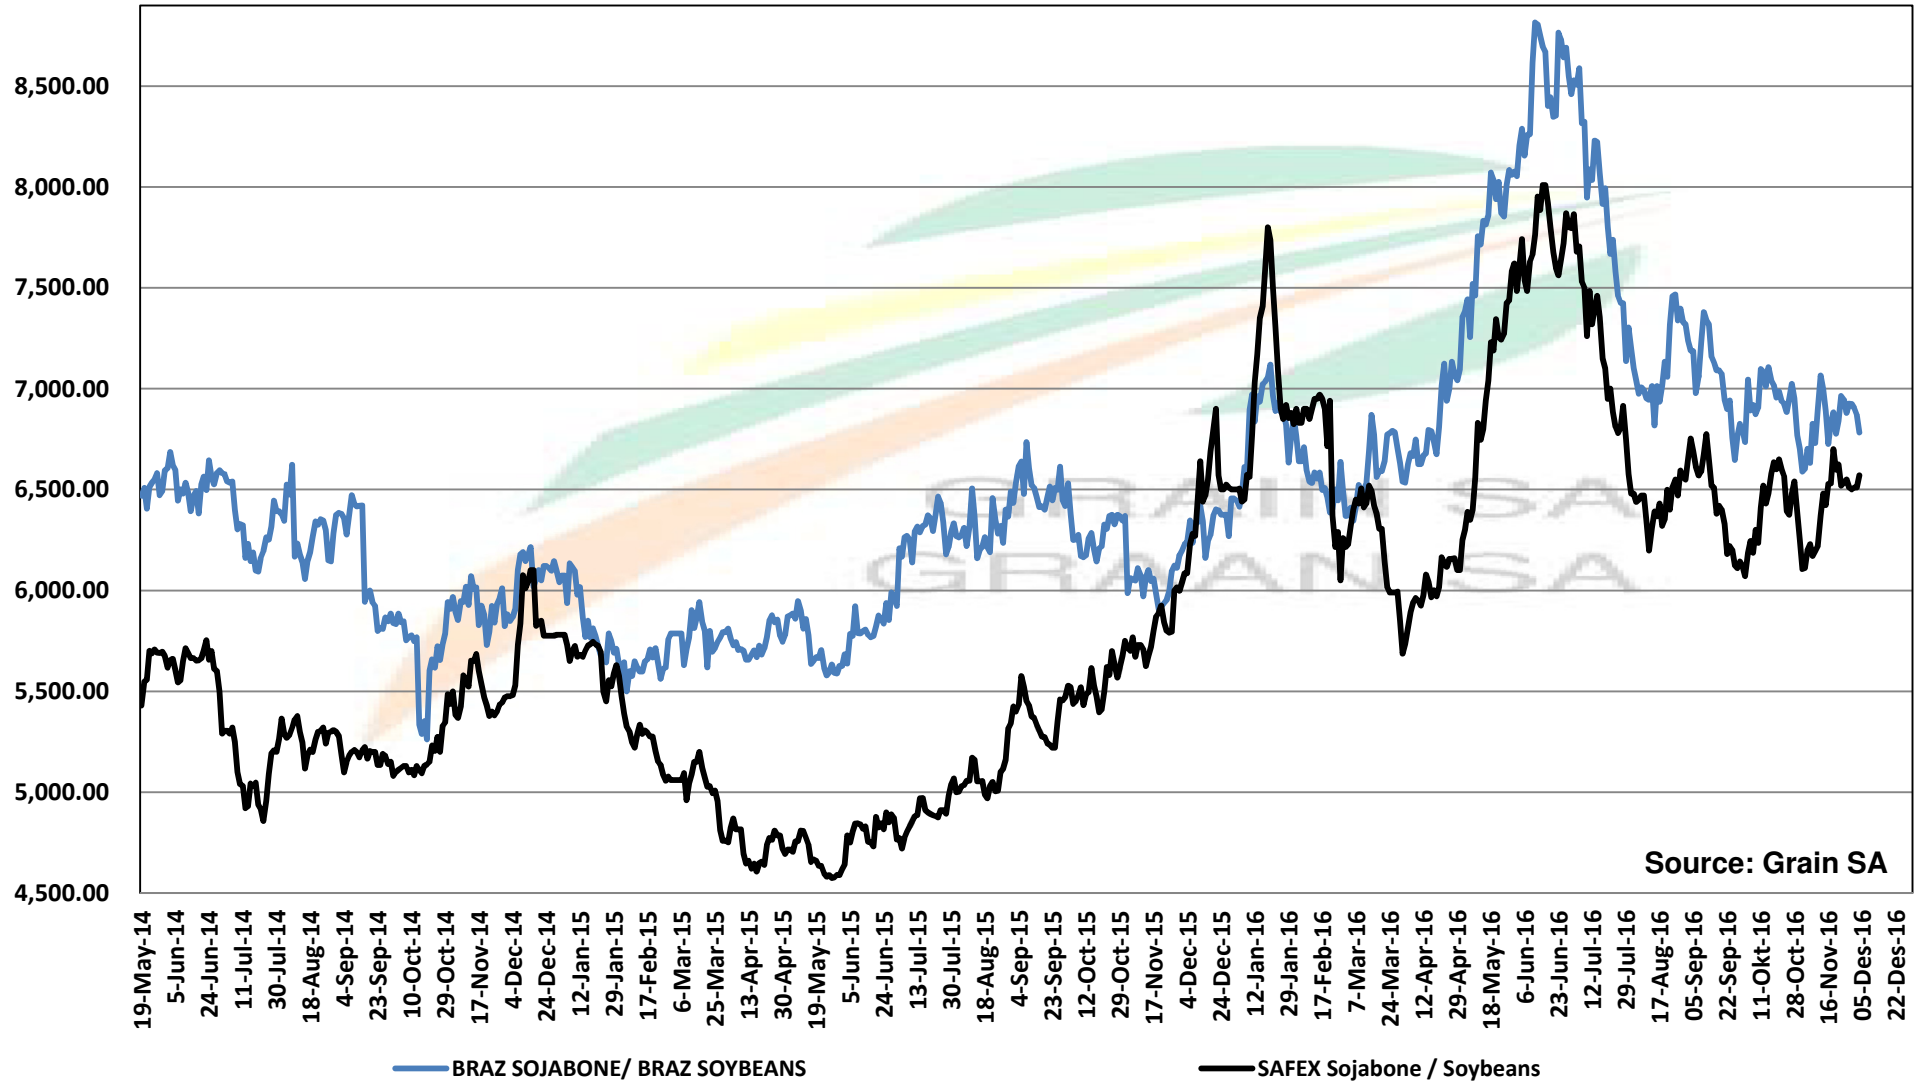

Source: Grain SA

PRICES OF DERIVED SOYBEAN DELIVERED IN RANDFONTEIN PRYSE VAN AFGELEIDE SOJABONE GELEWER IN RANDFONTEIN

PRICES OF SOYBEAN CRUSHING MARGIN PRYSE VAN SOJABOON PERSMARGE

Source: Grain SA

PRICES OF BRAZILIAN SOYBEAN DELIVERED IN RANDFONTEIN PRYSE VAN BRASILIAANSE SOJABONE GELEWER IN RANDFONTEIN

Prices of Canola in the South Cape (Swellendam) Canolapryse in die Suid-Kaap (Swellendam)

PRICES OF PROCESSED AND GRADED USA CHOICE GRADE GROUNDNUTS (40/50) (RANDFONTEIN)
PRYSE VAN UITGEDOP EN GESORTEERDE VSA KEURGRAAD GRONDBONE MET 'N PITGROOTTE VAN
40/50 pitgrootte (RANDFONTEIN)