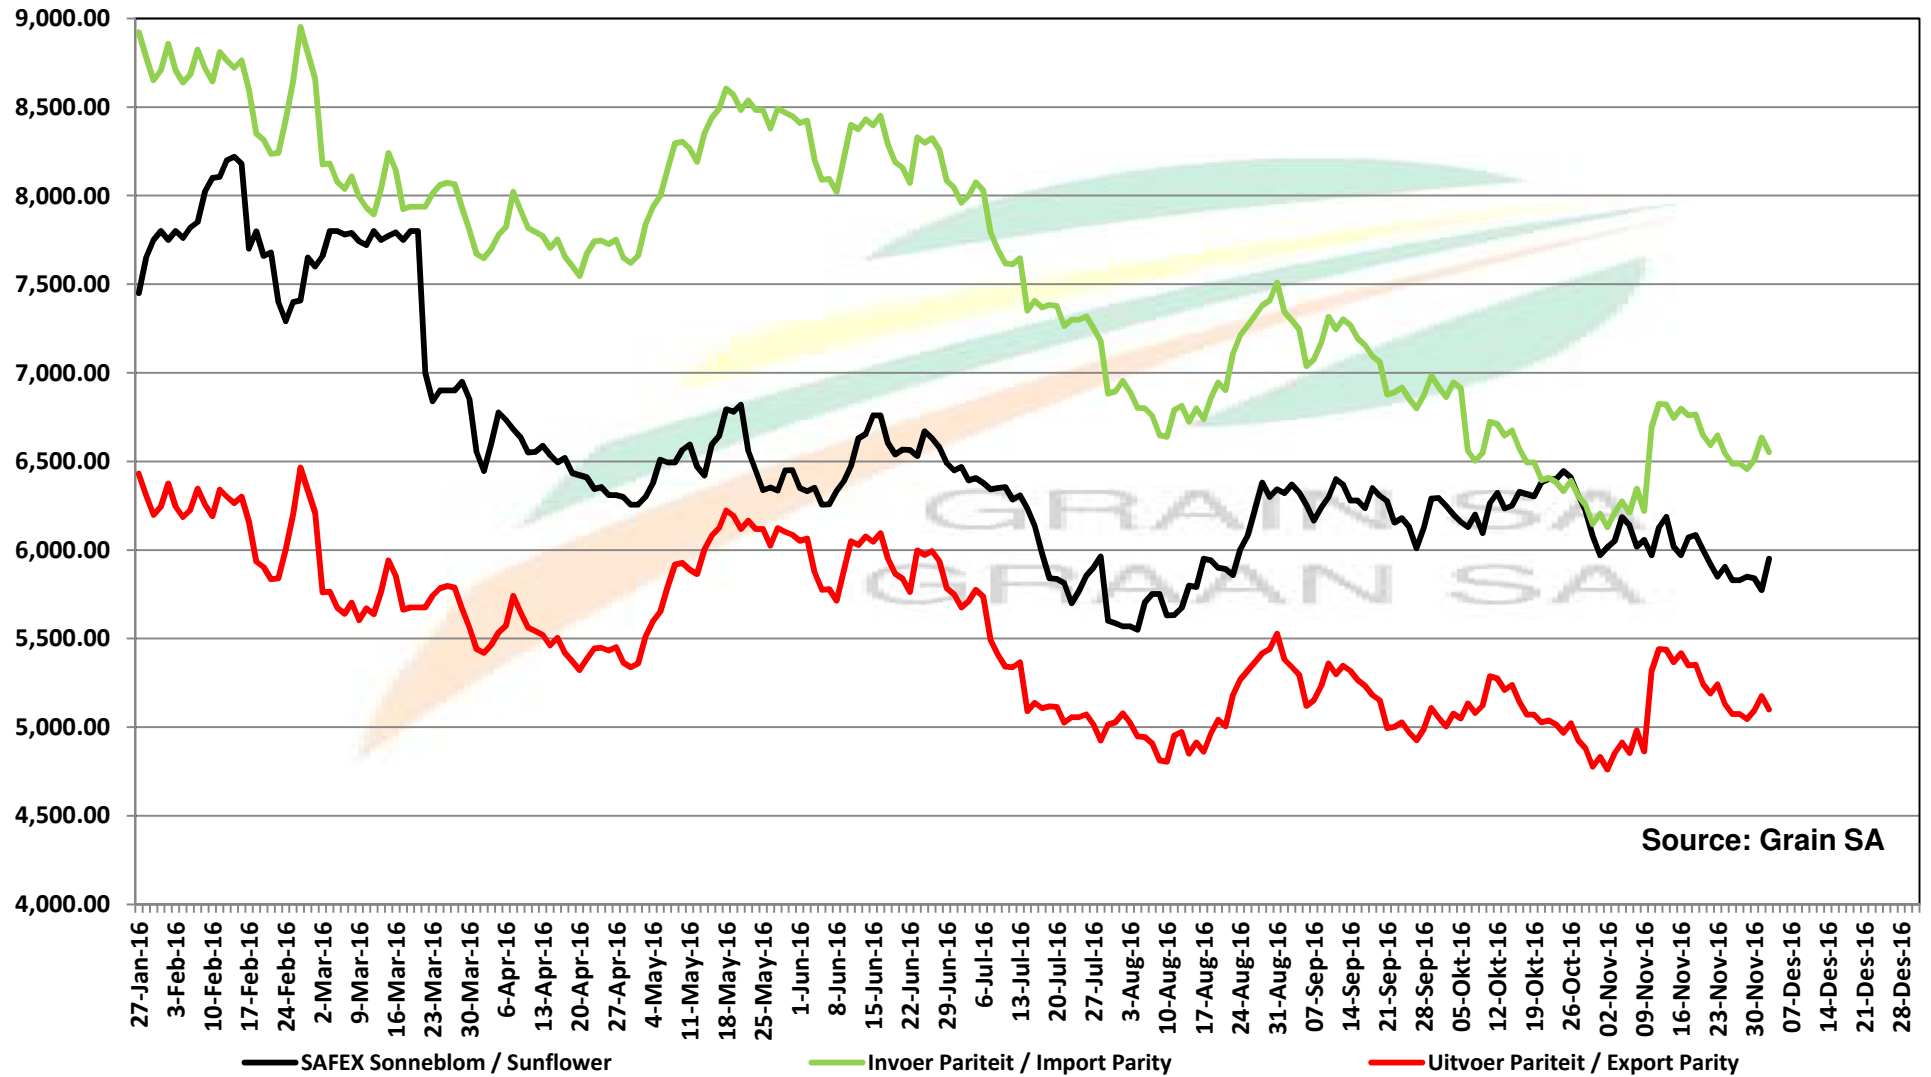

PRICES OF EU SUNFLOWER SEED DELIVERED IN RANDFONTEIN PRYSE VAN EU SONNEBLOMSAAD GELEWER IN RANDFONTEIN

PRICES OF EU SUNFLOWER SEED DELIVERED IN RANDFONTEIN PRYSE VAN EU SONNEBLOMSAAD GELEWER IN RANDFONTEIN