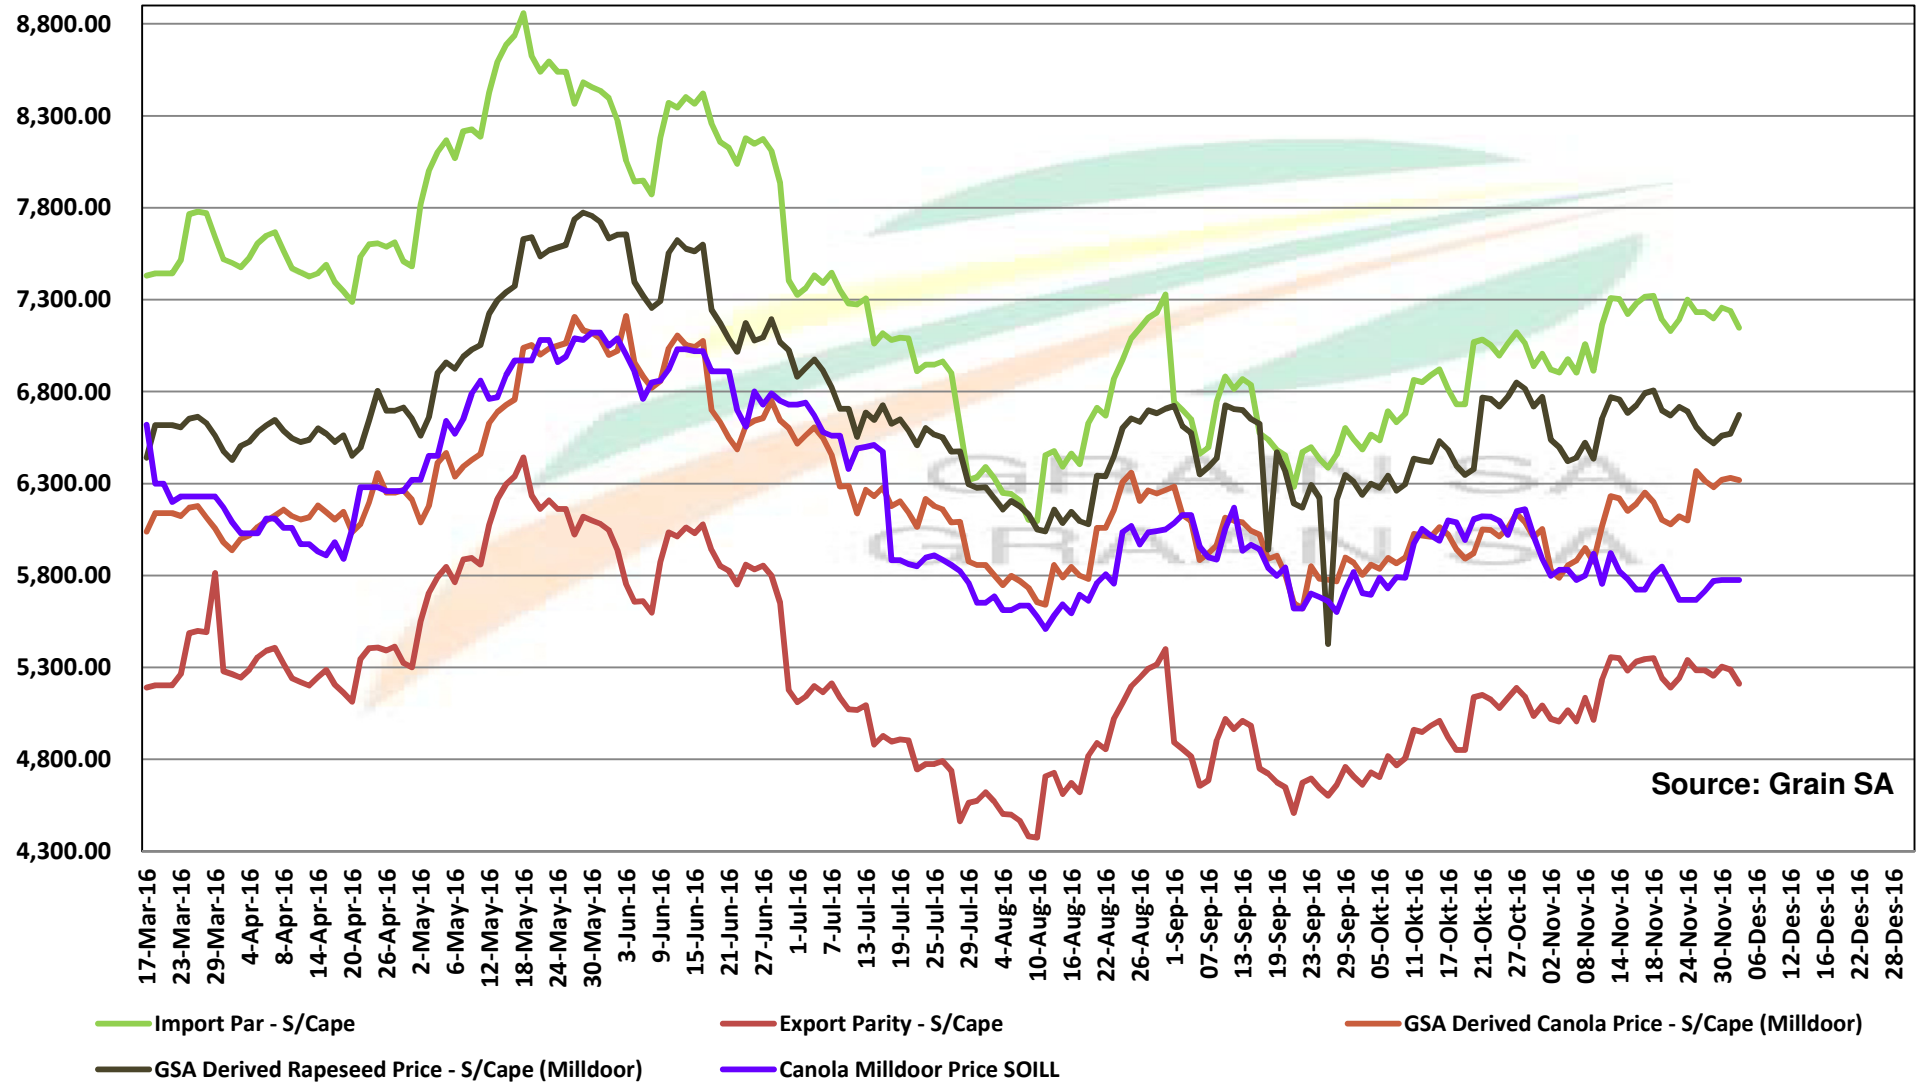

Source: Grain SA

PRICES OF DERIVED SOYBEAN DELIVERED IN RANDFONTEIN PRYSE VAN AFGELEIDE SOJABONE GELEWER IN RANDFONTEIN

PRICES OF SOYBEAN CRUSHING MARGIN PRYSE VAN SOJABOON PERSMARGE

Source: Grain SA

PRICES OF BRAZILIAN SOYBEAN DELIVERED IN RANDFONTEIN PRYSE VAN BRASILIAANSE SOJABONE GELEWER IN RANDFONTEIN

Prices of Canola in the South Cape (Swellendam) Canolapryse in die Suid-Kaap (Swellendam)

PRICES OF PROCESSED AND GRADED USA CHOICE GRADE GROUNDNUTS (40/50) (RANDFONTEIN)
PRYSE VAN UITGEDOP EN GESORTEERDE VSA KEURGRAAD GRONDBONE MET 'N PITGROOTTE VAN
40/50 pitgrootte (RANDFONTEIN)