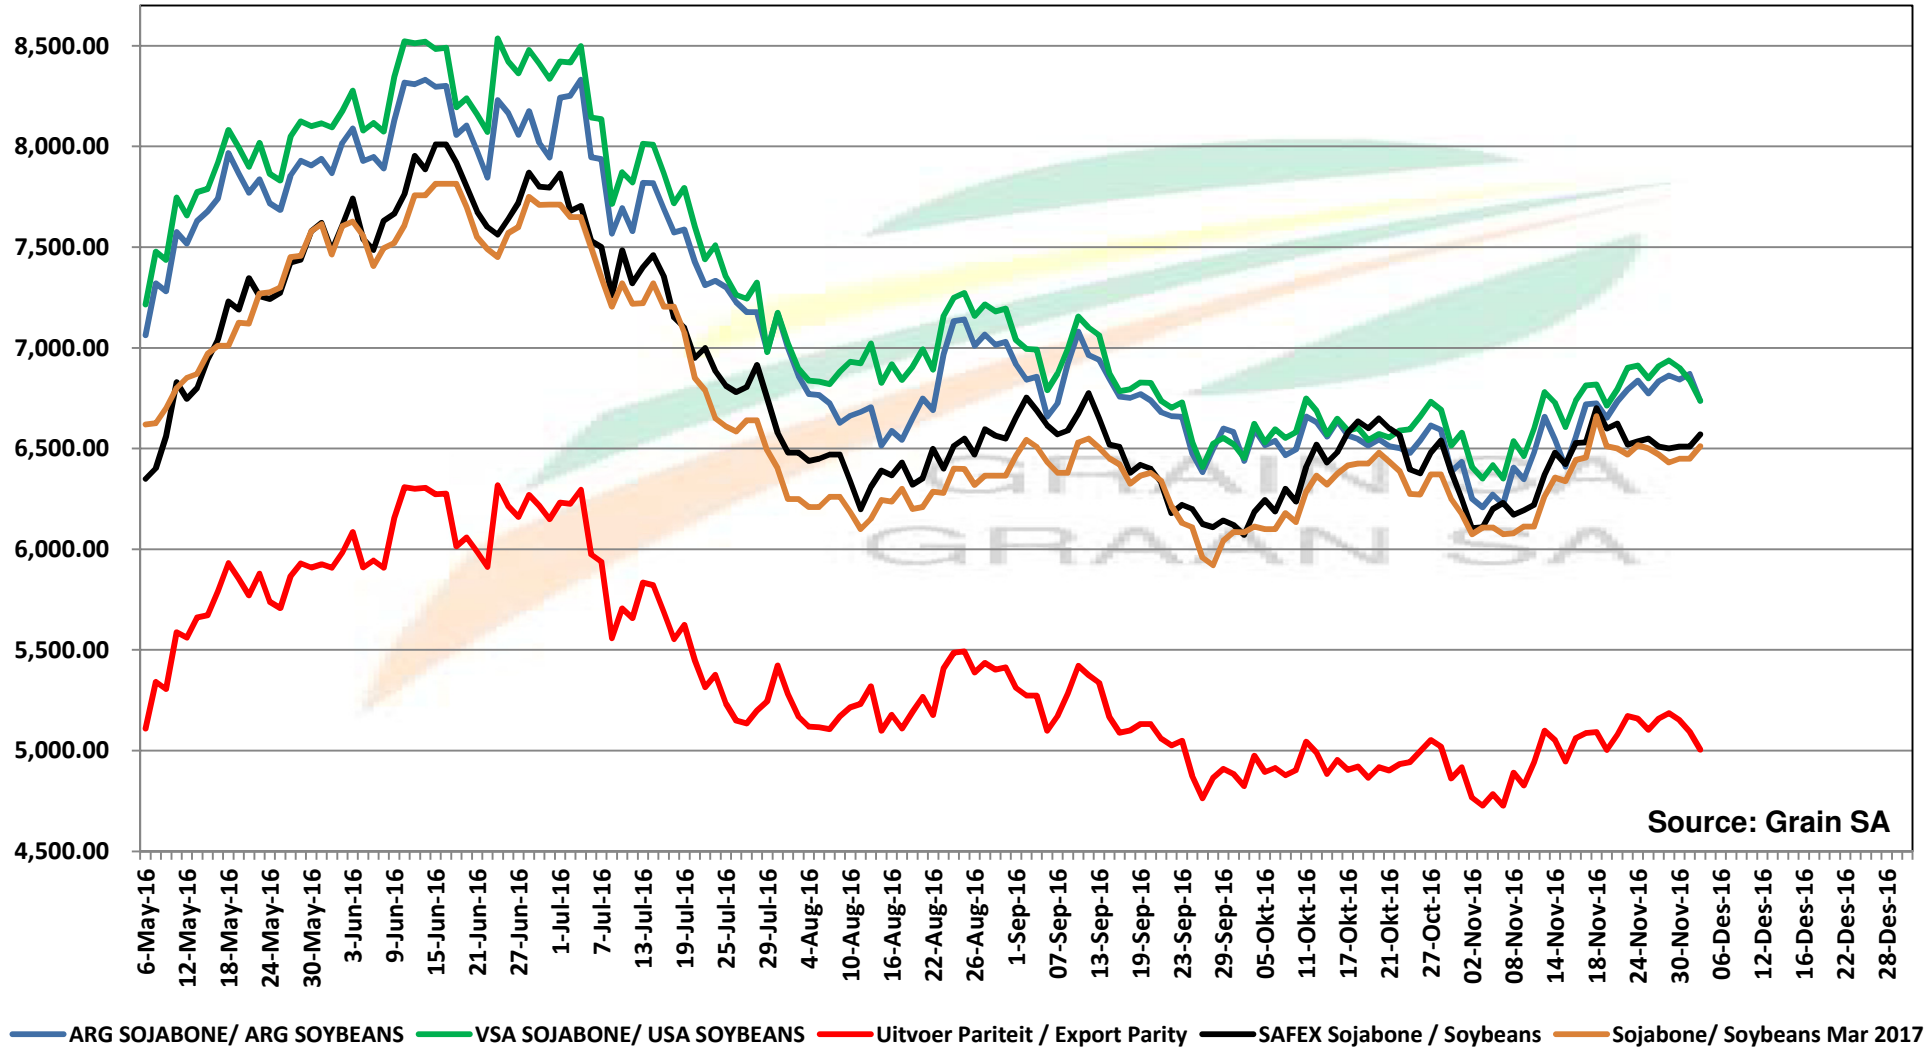

PRICES OF EU SUNFLOWER SEED DELIVERED IN RANDFONTEIN PRYSE VAN EU SONNEBLOMSAAD GELEWER IN RANDFONTEIN

PRICES OF EU SUNFLOWER SEED DELIVERED IN RANDFONTEIN PRYSE VAN EU SONNEBLOMSAAD GELEWER IN RANDFONTEIN

Source: Grain SA

PRICES OF SOYBEAN SEED DELIVERED IN RANDFONTEIN PRYSE VAN SOJABOONSAAD GELEWER IN RANDFONTEIN

PRICES OF ARGENTINIAN SOYBEAN SEED DELIVERED IN RANDFONTEIN PRYSE VAN ARGENTYNSE SOJABOONSAAD GELEWER IN RANDFONTEIN