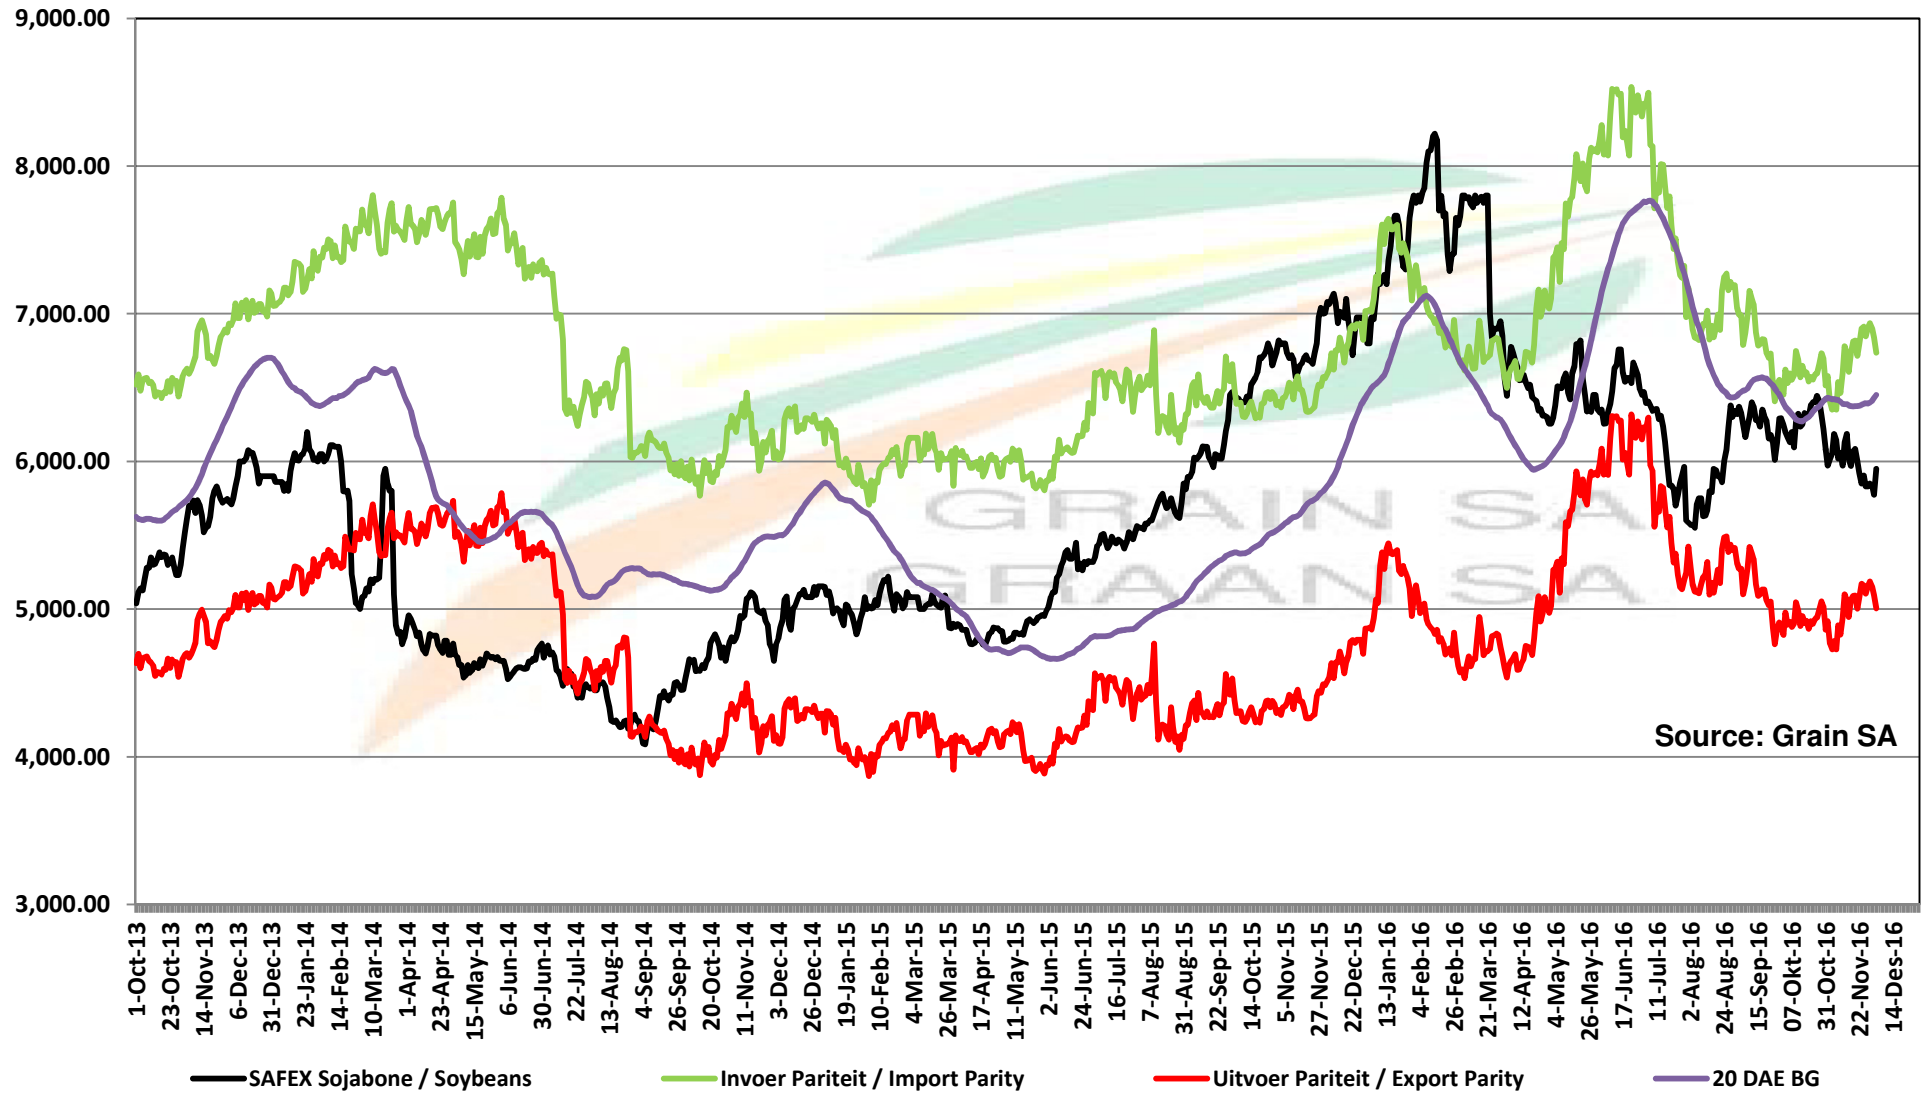

PRICES OF EU SUNFLOWER SEED DELIVERED IN RANDFONTEIN PRYSE VAN EU SONNEBLOMSAAD GELEWER IN RANDFONTEIN

PRICES OF EU SUNFLOWER SEED DELIVERED IN RANDFONTEIN PRYSE VAN EU SONNEBLOMSAAD GELEWER IN RANDFONTEIN

Source: Grain SA

PRICES OF SOYBEAN SEED DELIVERED IN RANDFONTEIN PRYSE VAN SOJABOONSAAD GELEWER IN RANDFONTEIN

PRICES OF ARGENTINIAN SOYBEAN SEED DELIVERED IN RANDFONTEIN PRYSE VAN ARGENTYNSE SOJABOONSAAD GELEWER IN RANDFONTEIN