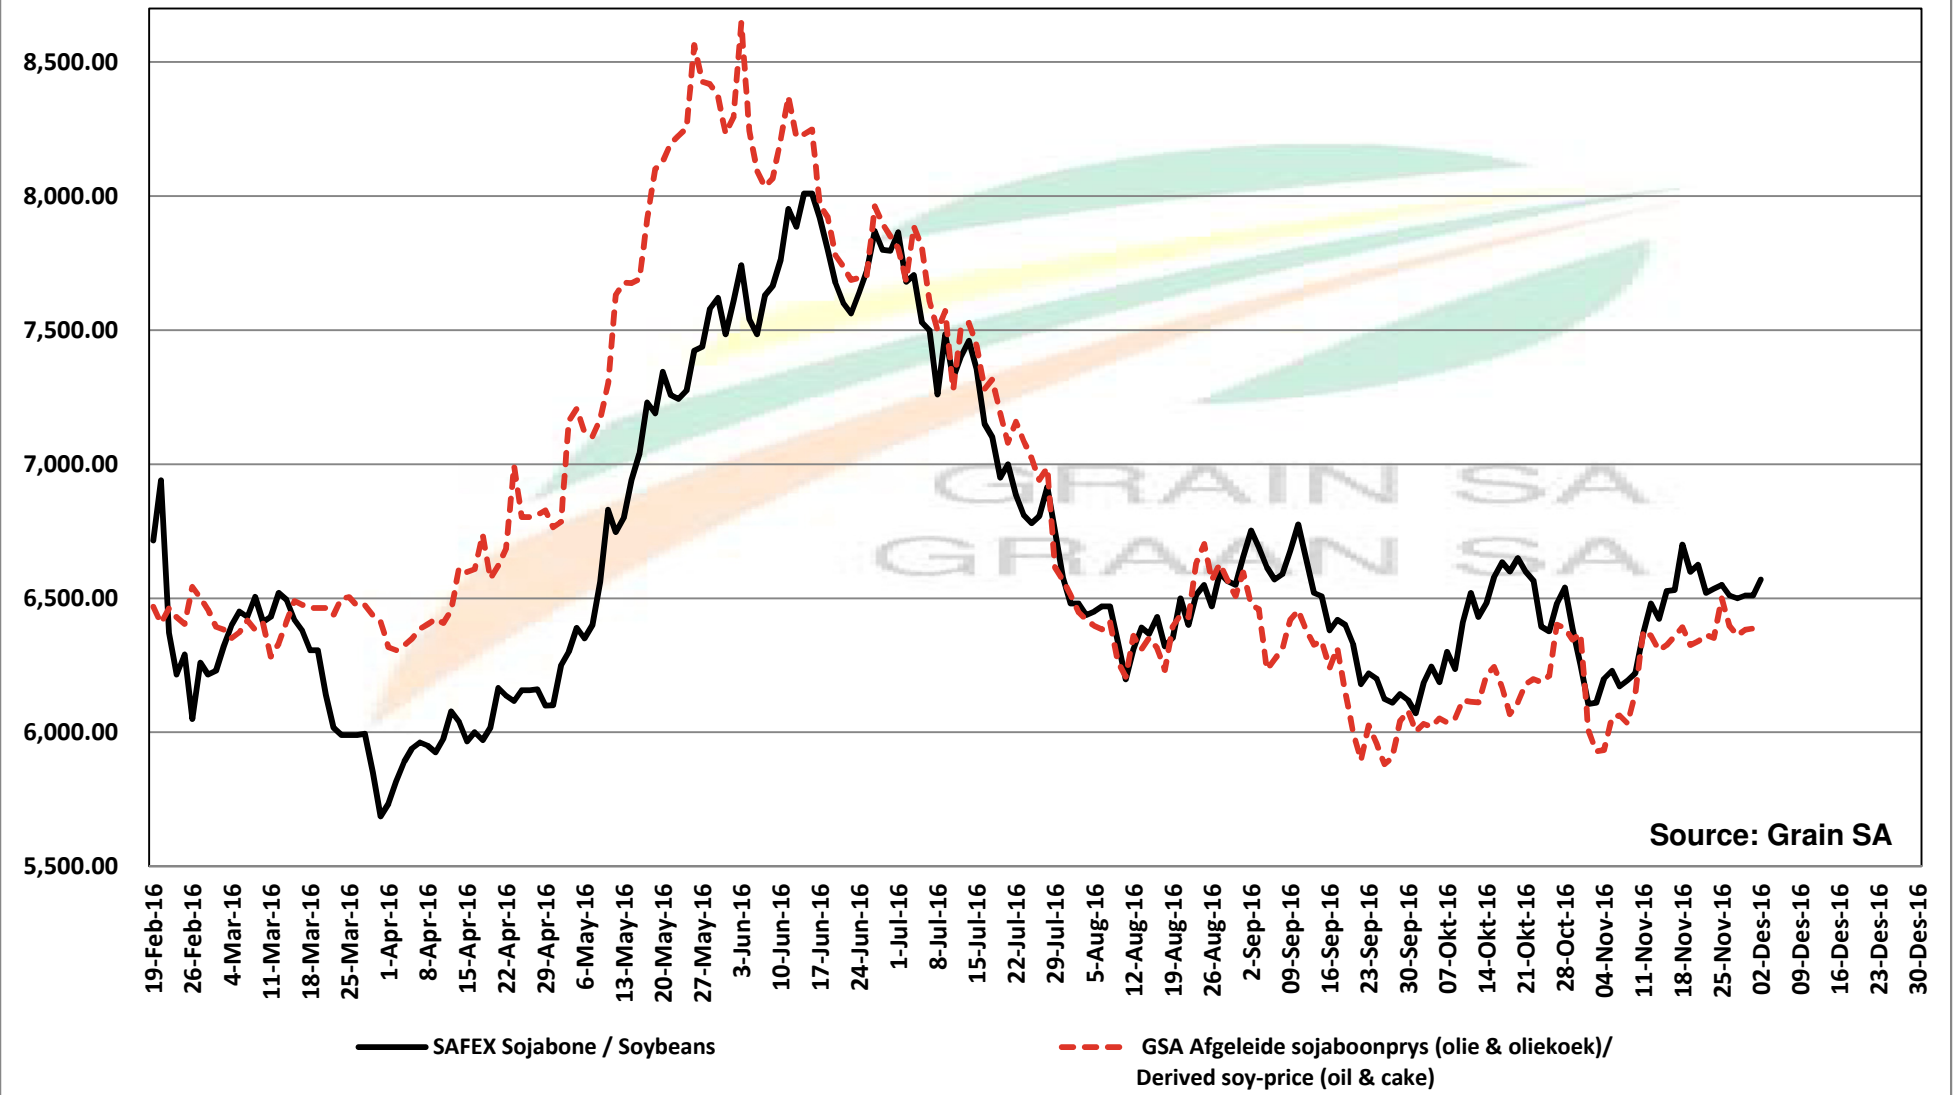

Source: Grain SA

PRICES OF SOYBEAN SEED DELIVERED IN RANDFONTEIN PRYSE VAN SOJABOONSAAD GELEWER IN RANDFONTEIN

PRICES OF ARGENTINIAN SOYBEAN SEED DELIVERED IN RANDFONTEIN PRYSE VAN ARGENTYNSE SOJABOONSAAD GELEWER IN RANDFONTEIN

Source: Grain SA

PRICES OF DERIVED SOYBEAN DELIVERED IN RANDFONTEIN PRYSE VAN AFGELEIDE SOJABONE GELEWER IN RANDFONTEIN

PRICES OF SOYBEAN CRUSHING MARGIN PRYSE VAN SOJABOON PERSMARGE

Source: Grain SA

PRICES OF BRAZILIAN SOYBEAN DELIVERED IN RANDFONTEIN PRYSE VAN BRASILIAANSE SOJABONE GELEWER IN RANDFONTEIN