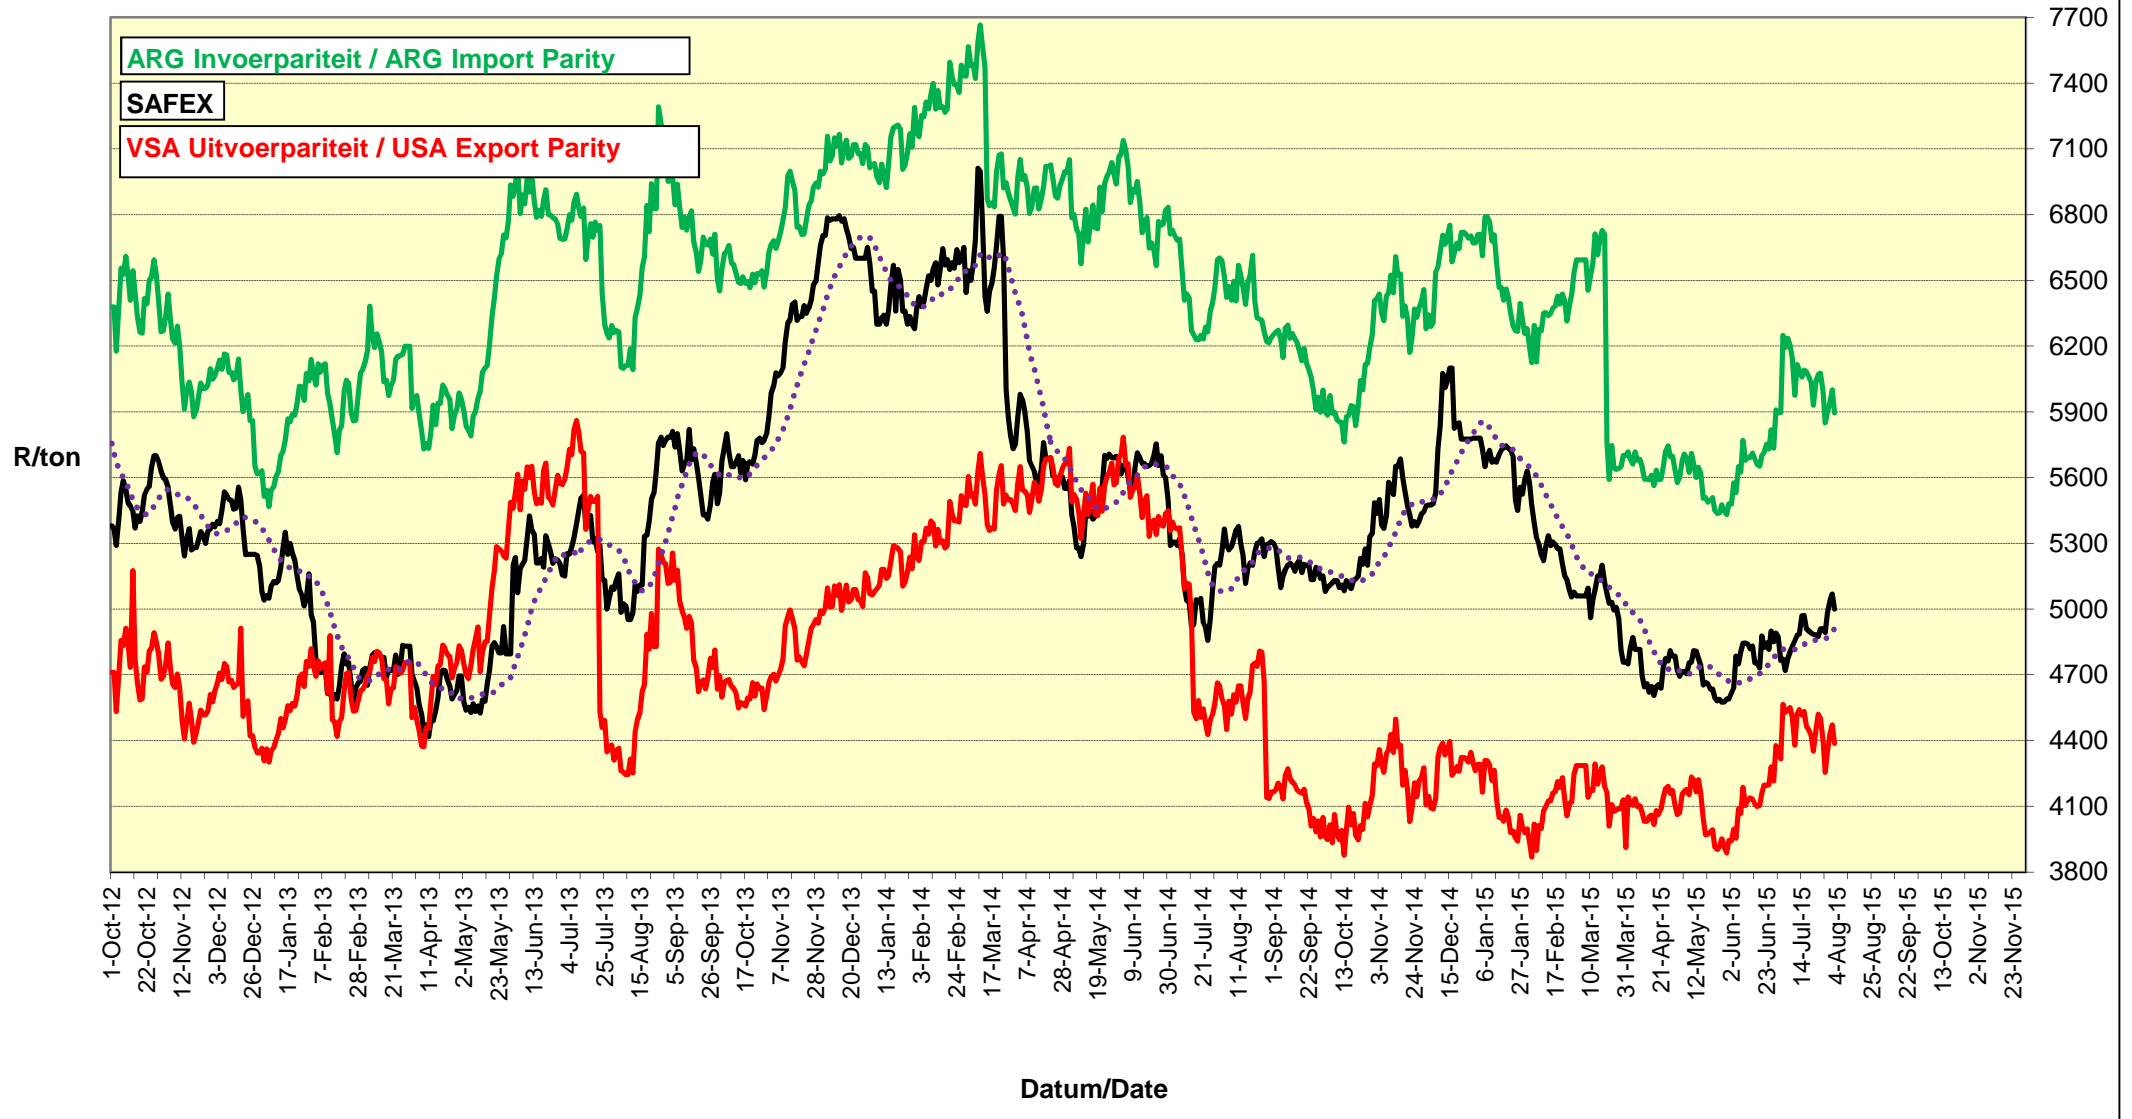

PRYSE VAN SOJABONE GELEWER IN RANDFONTEIN PRICES OF SOYBEANS DELIVERED IN RANDFONTEIN