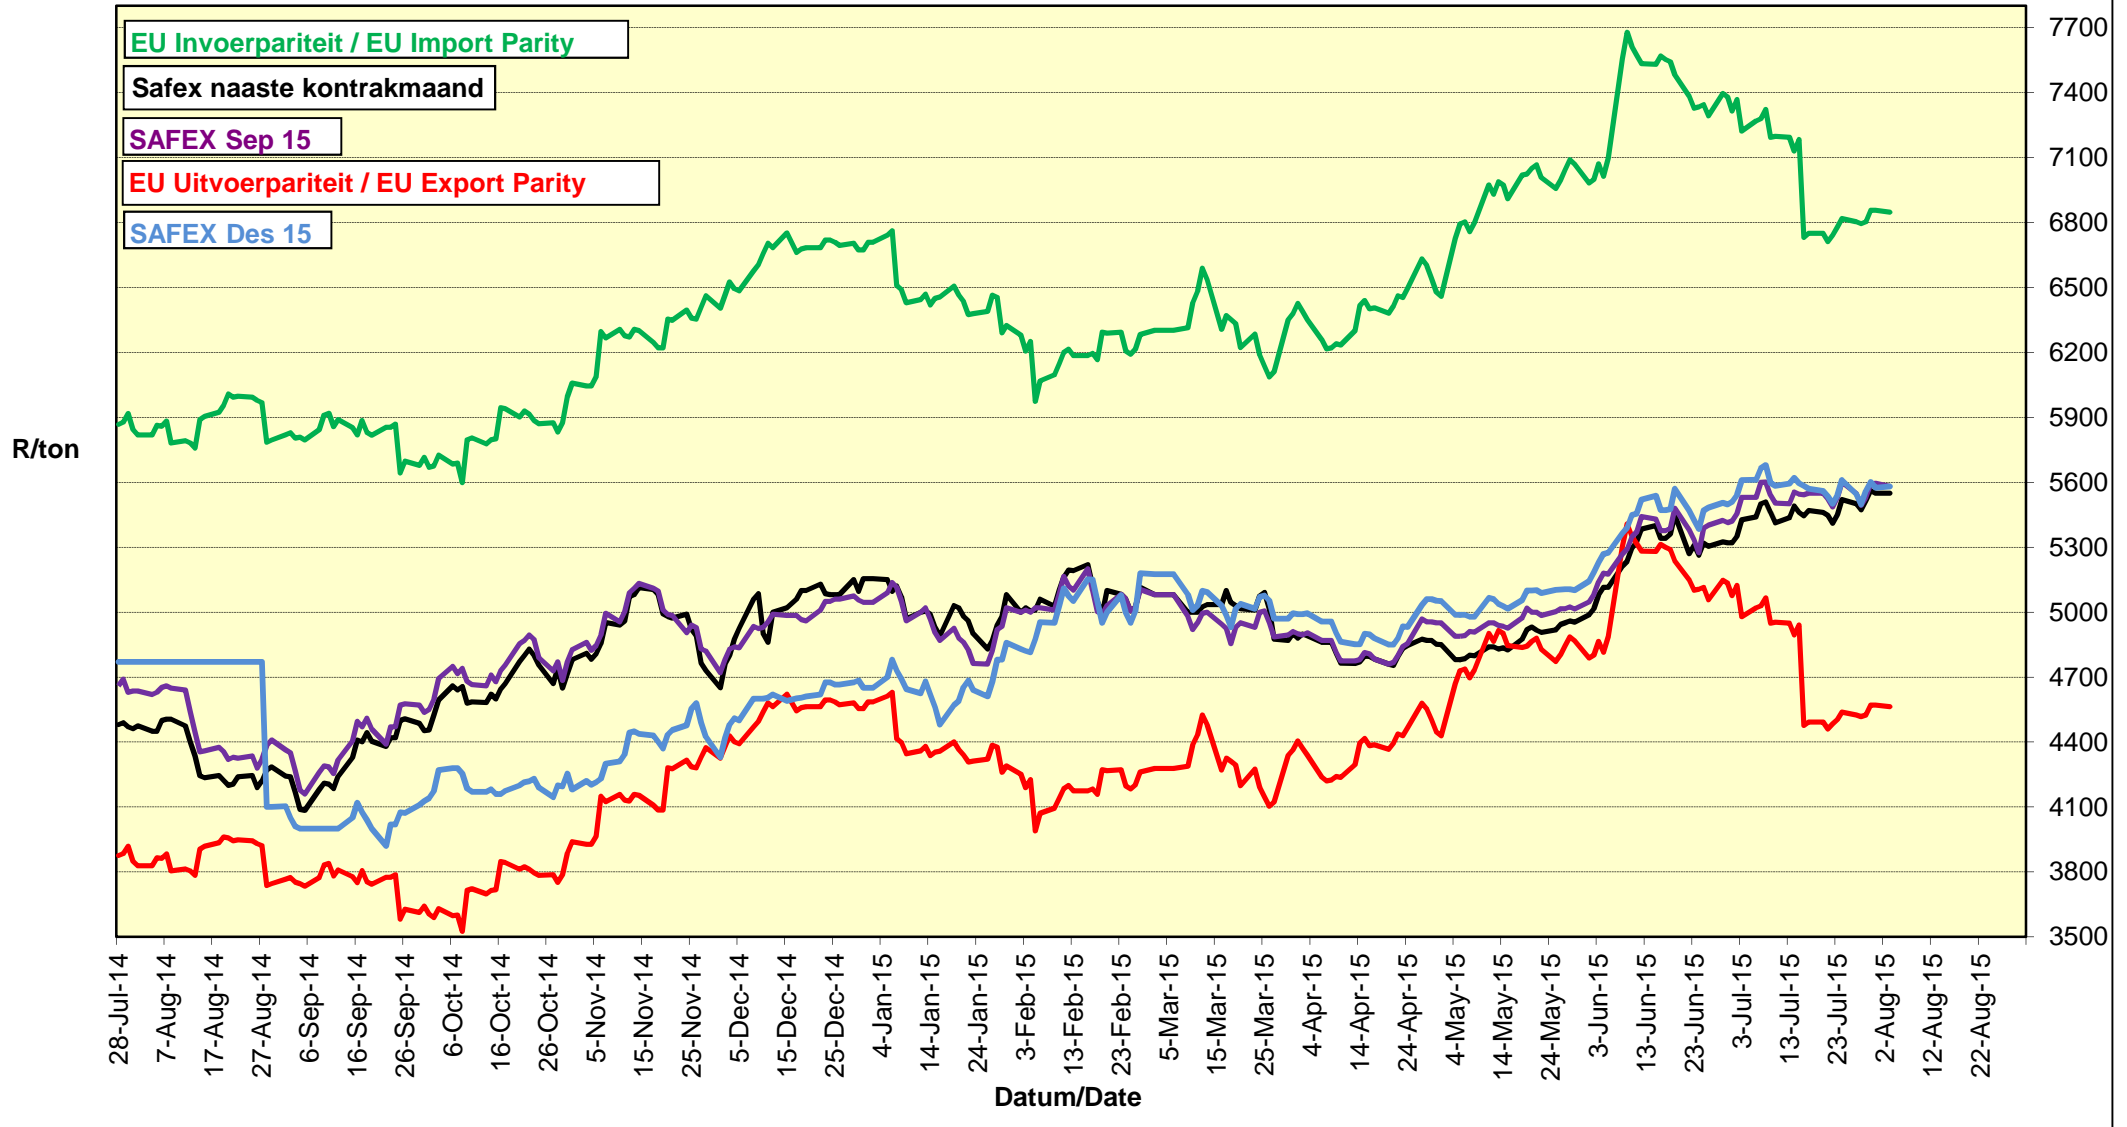

PRYSE VAN EU SONNEBLOMSAAD GELEWER IN RANDFONTEIN PRICES OF EU SUNFLOWER SEED DELIVERED IN RANDFONTEIN