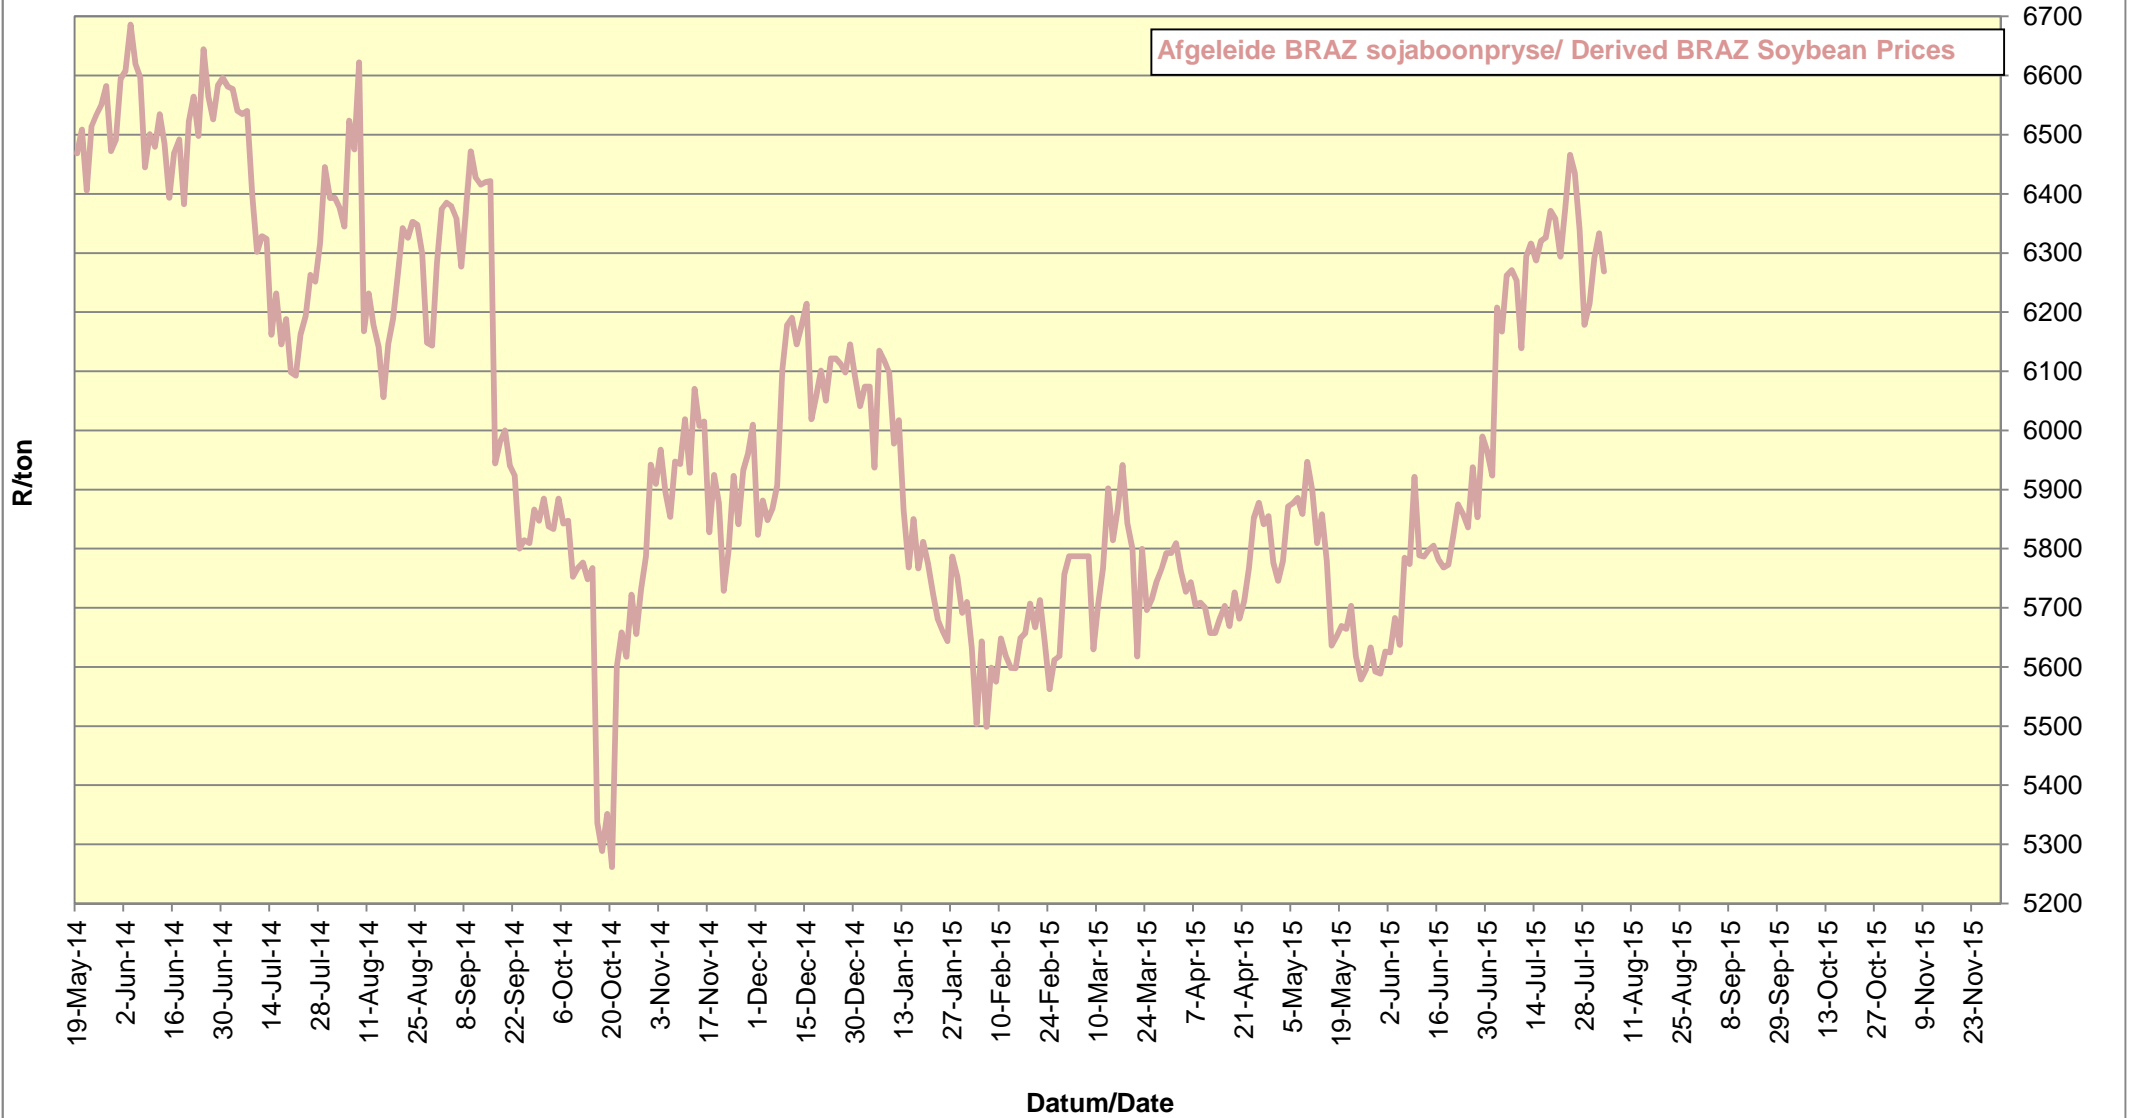

PRYSE VAN SOJABONE GELEWER IN RANDFONTEIN PRICES OF SOYBEANS DELIVERED IN RANDFONTEIN