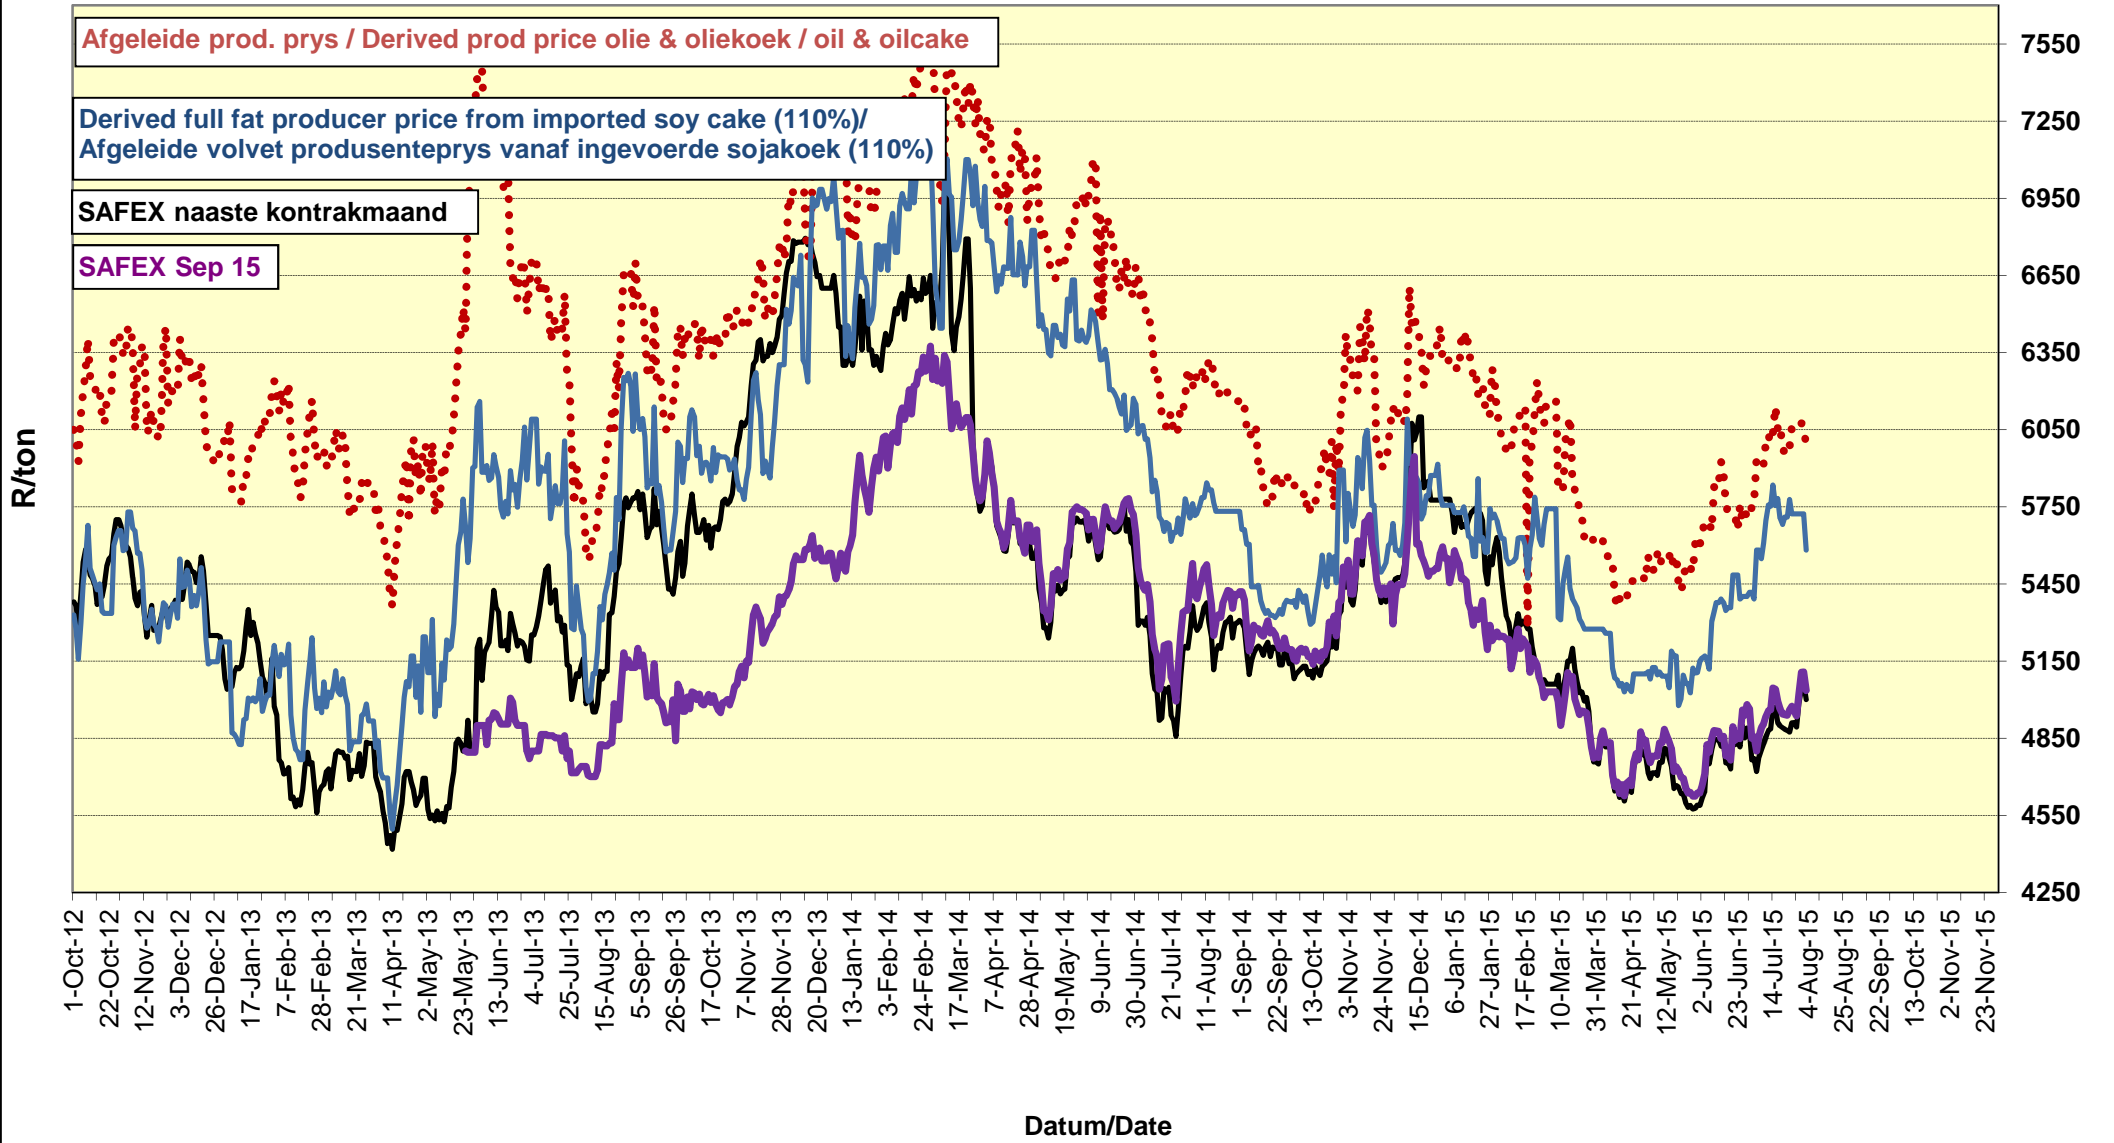

**PRYSE VAN SOJABONE GELEWER IN RANDFONTEIN
PRICES OF SOYBEANS DELIVERED IN RANDFONTEIN**