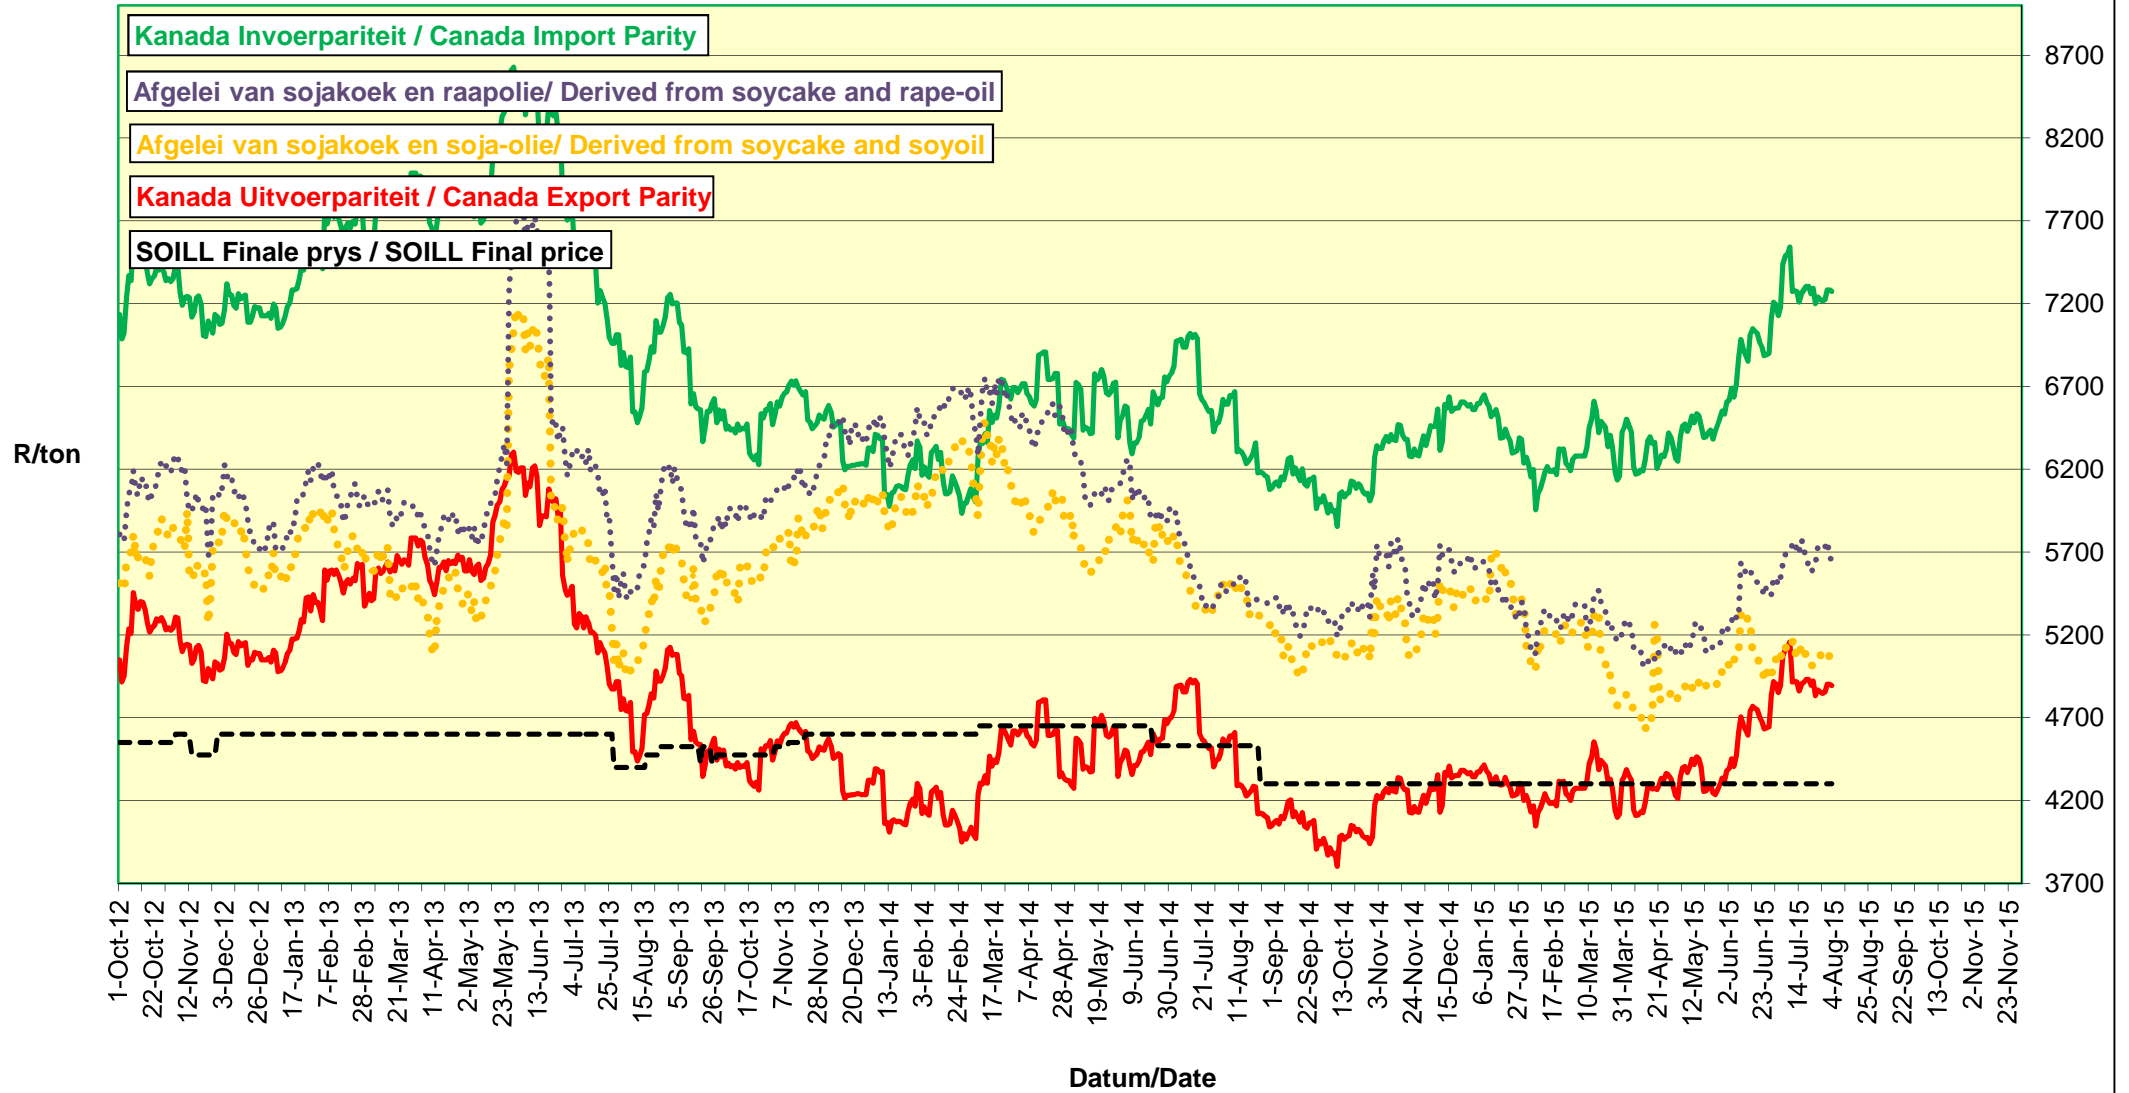

Kanolapryse in die Suid-Kaap (Swellendam)/ Prices of Canola in the South Cape (Swellendam)