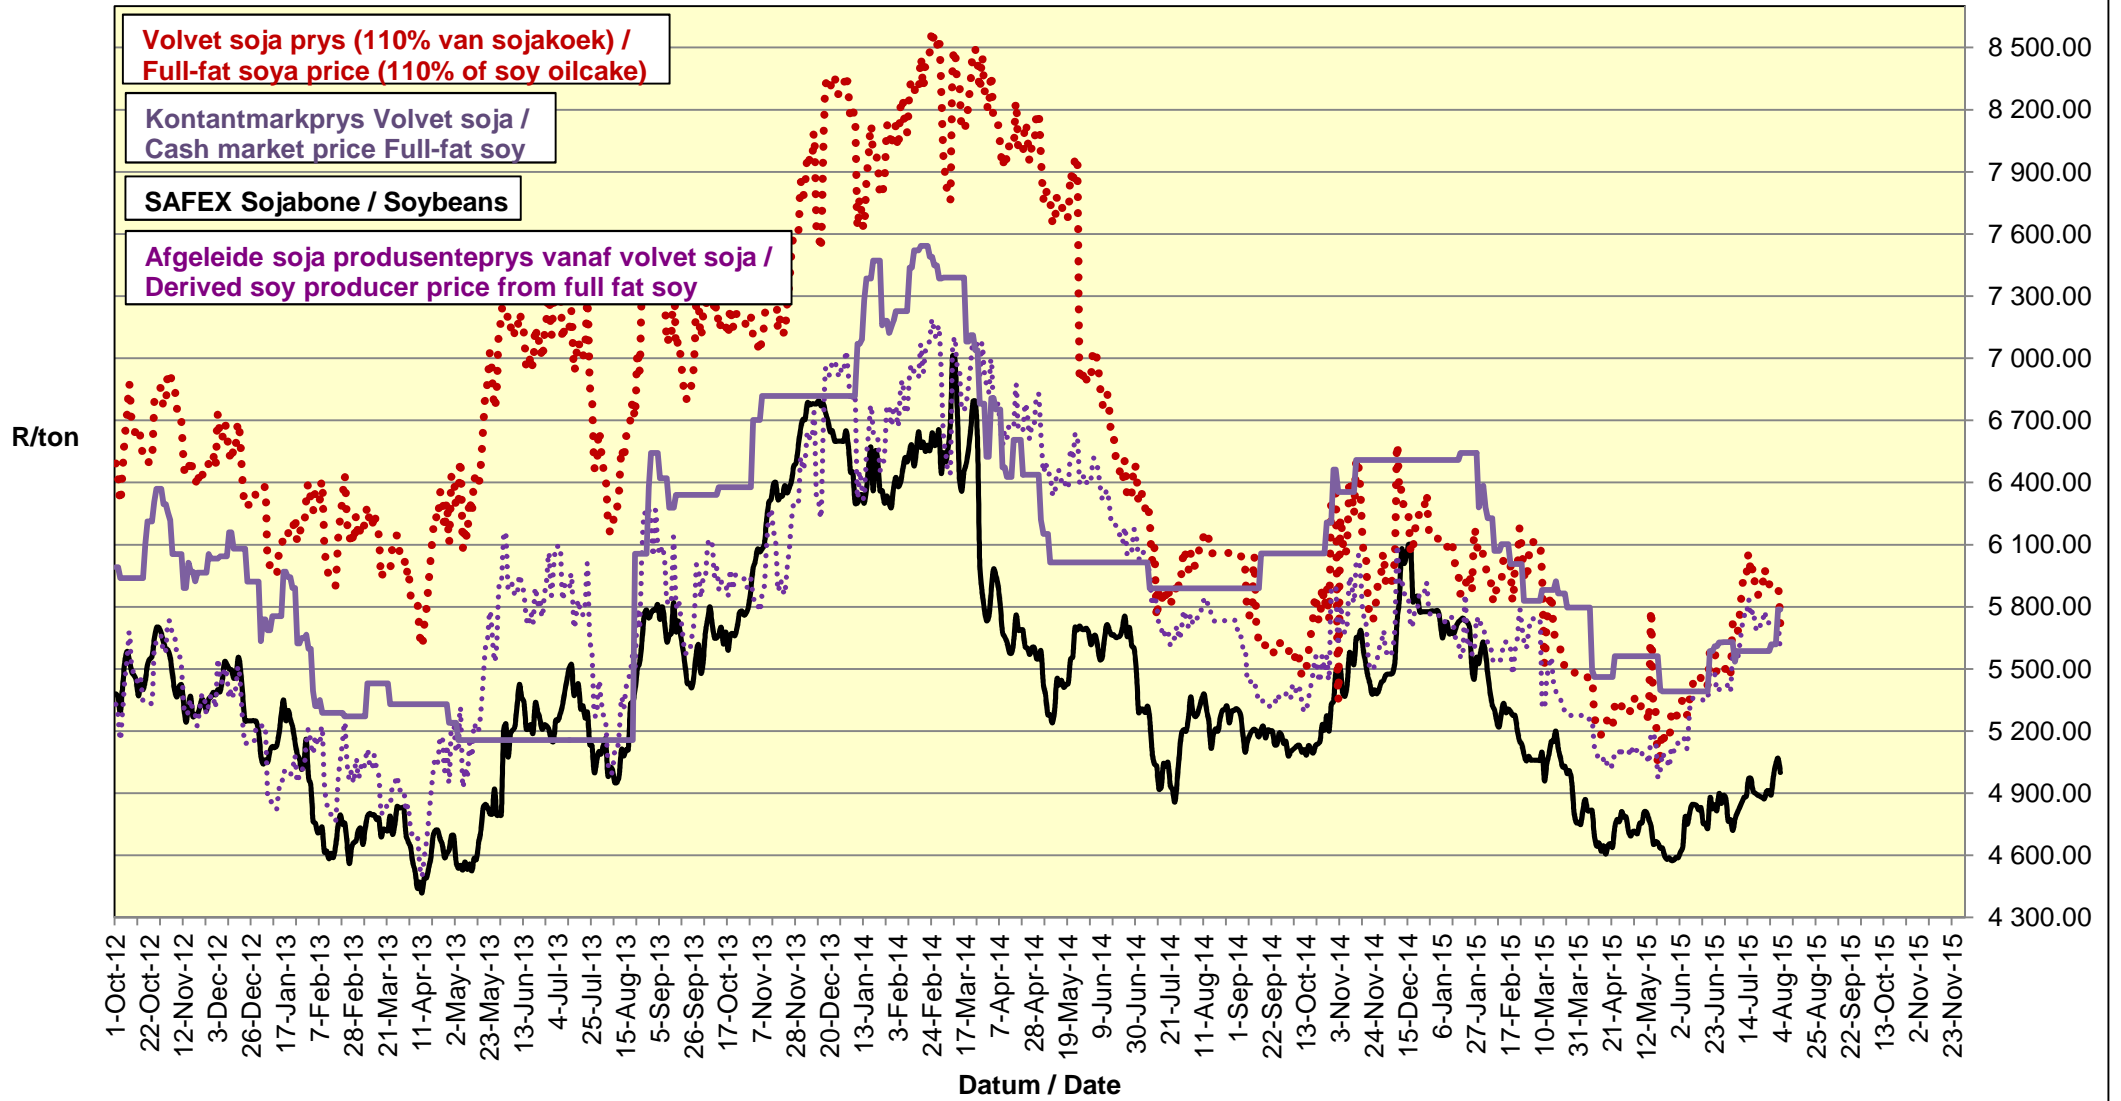

Afgeleide sojaboon produsente - en volvet sojaboonpryse Derived soy producer price and full-fat soy prices