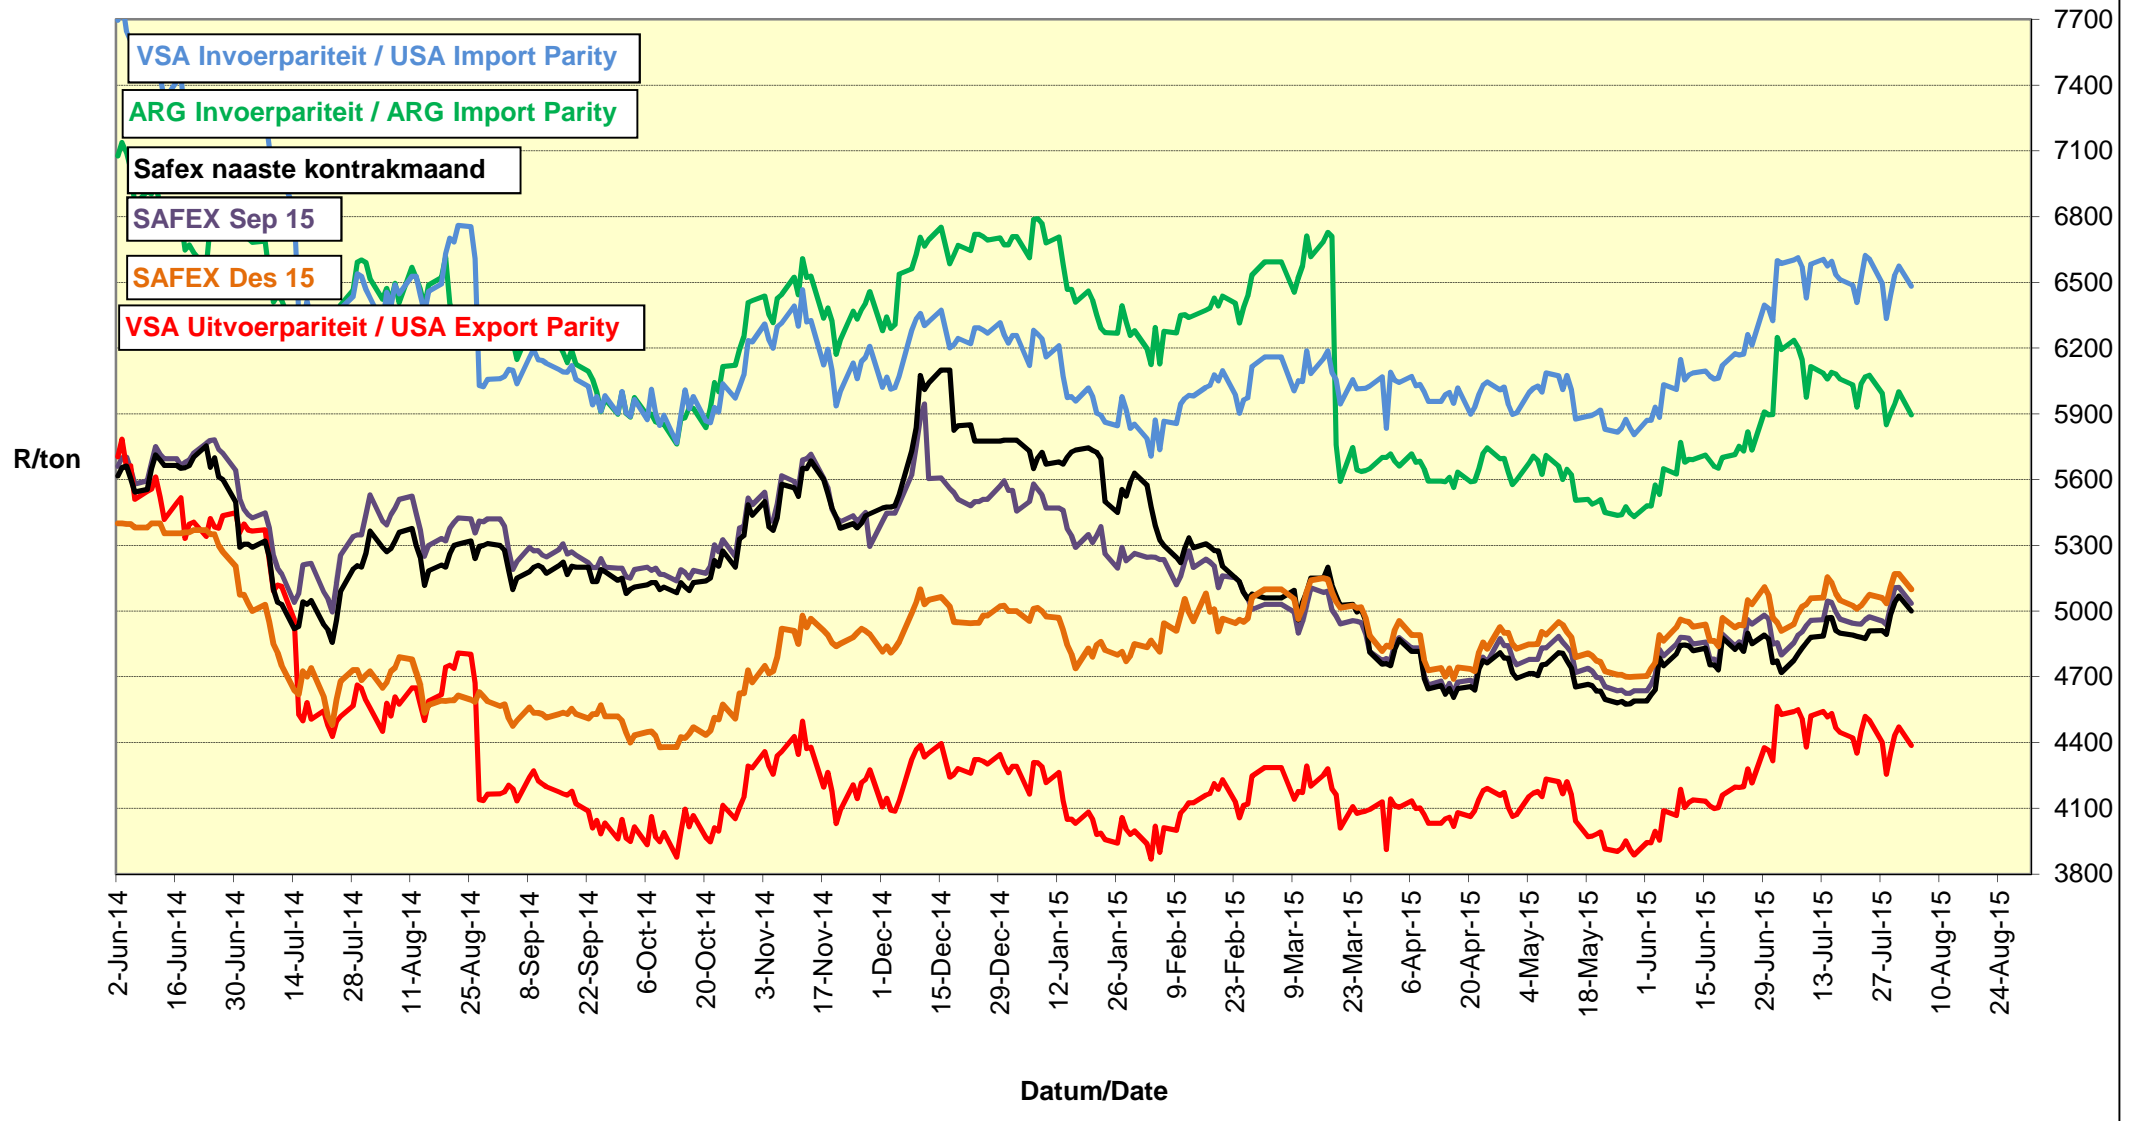

PRYSE VAN SOJABONE GELEWER IN RANDFONTEIN PRICES OF SOYBEANS DELIVERED IN RANDFONTEIN