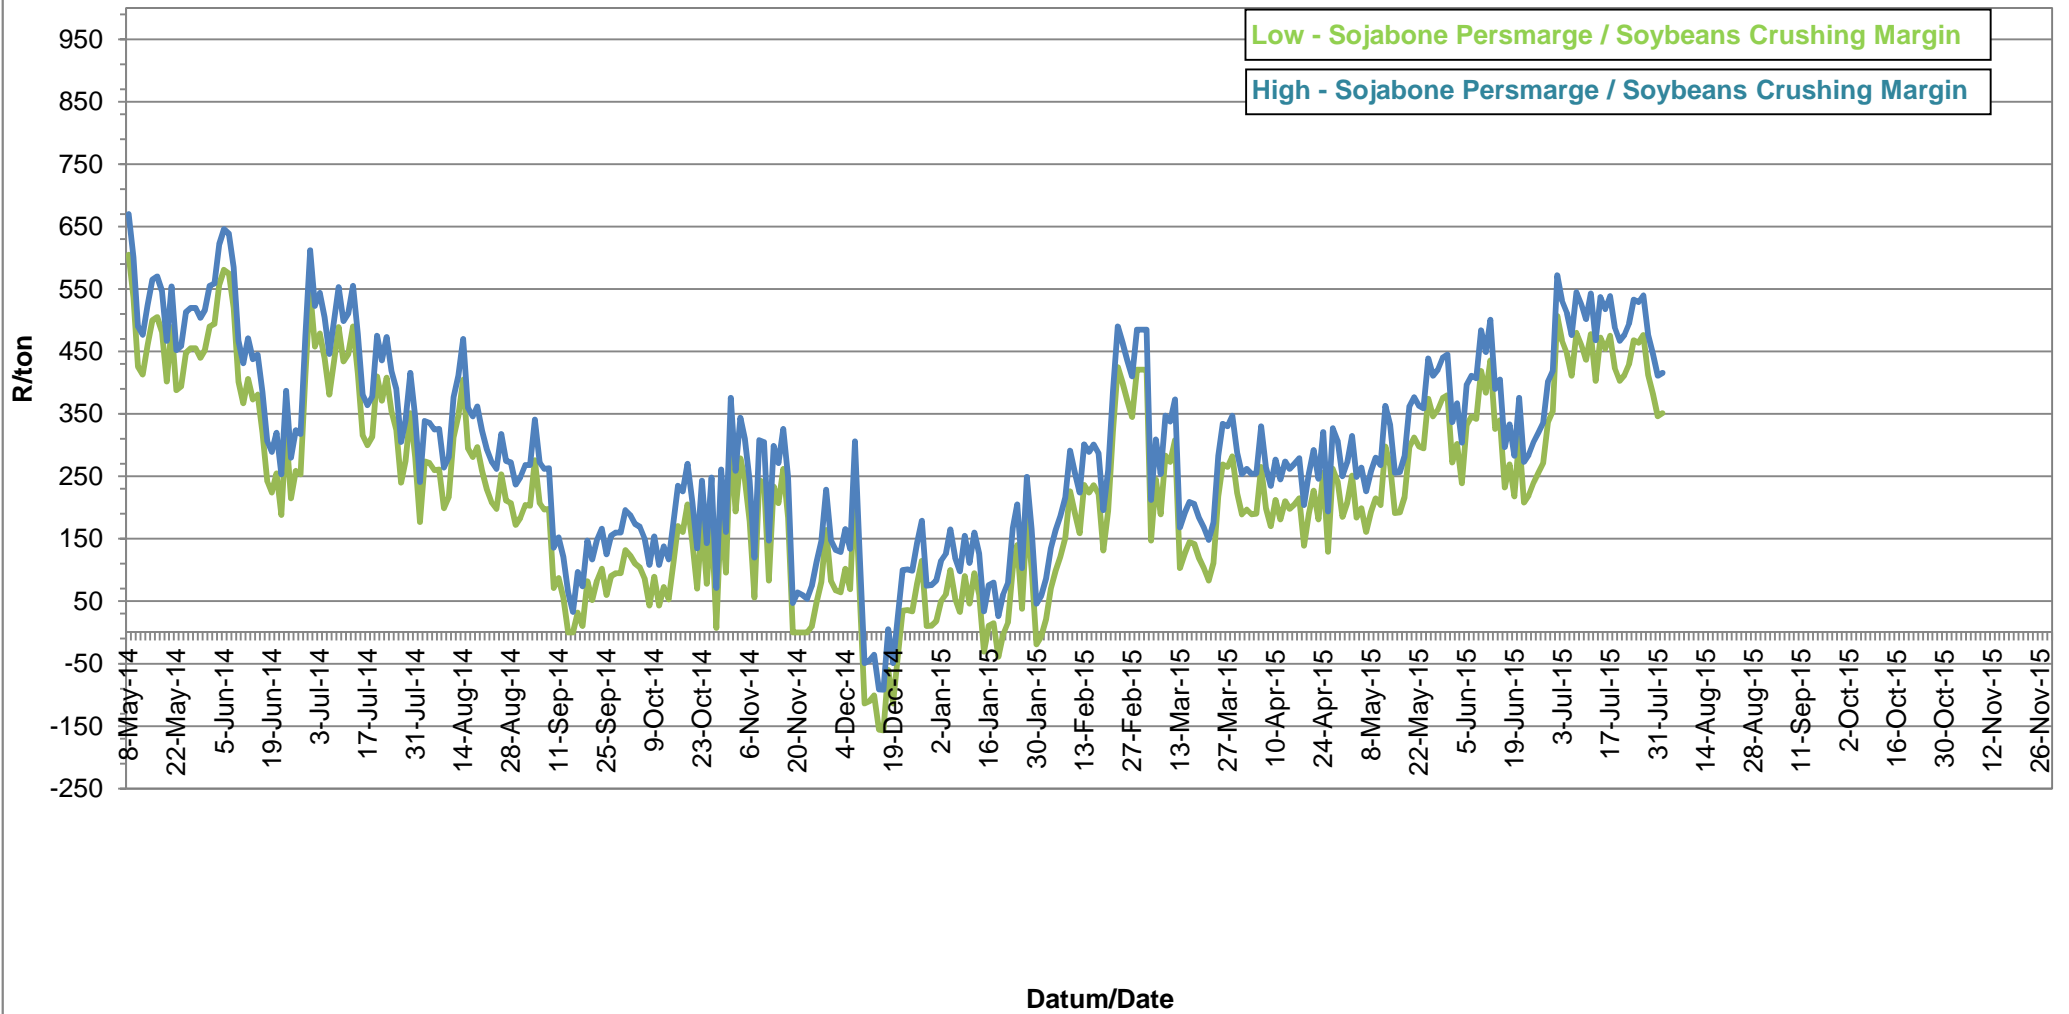

PRYSE VAN SOJABONE GELEWER IN RANDFONTEIN PRICES OF SOYBEANS DELIVERED IN RANDFONTEIN