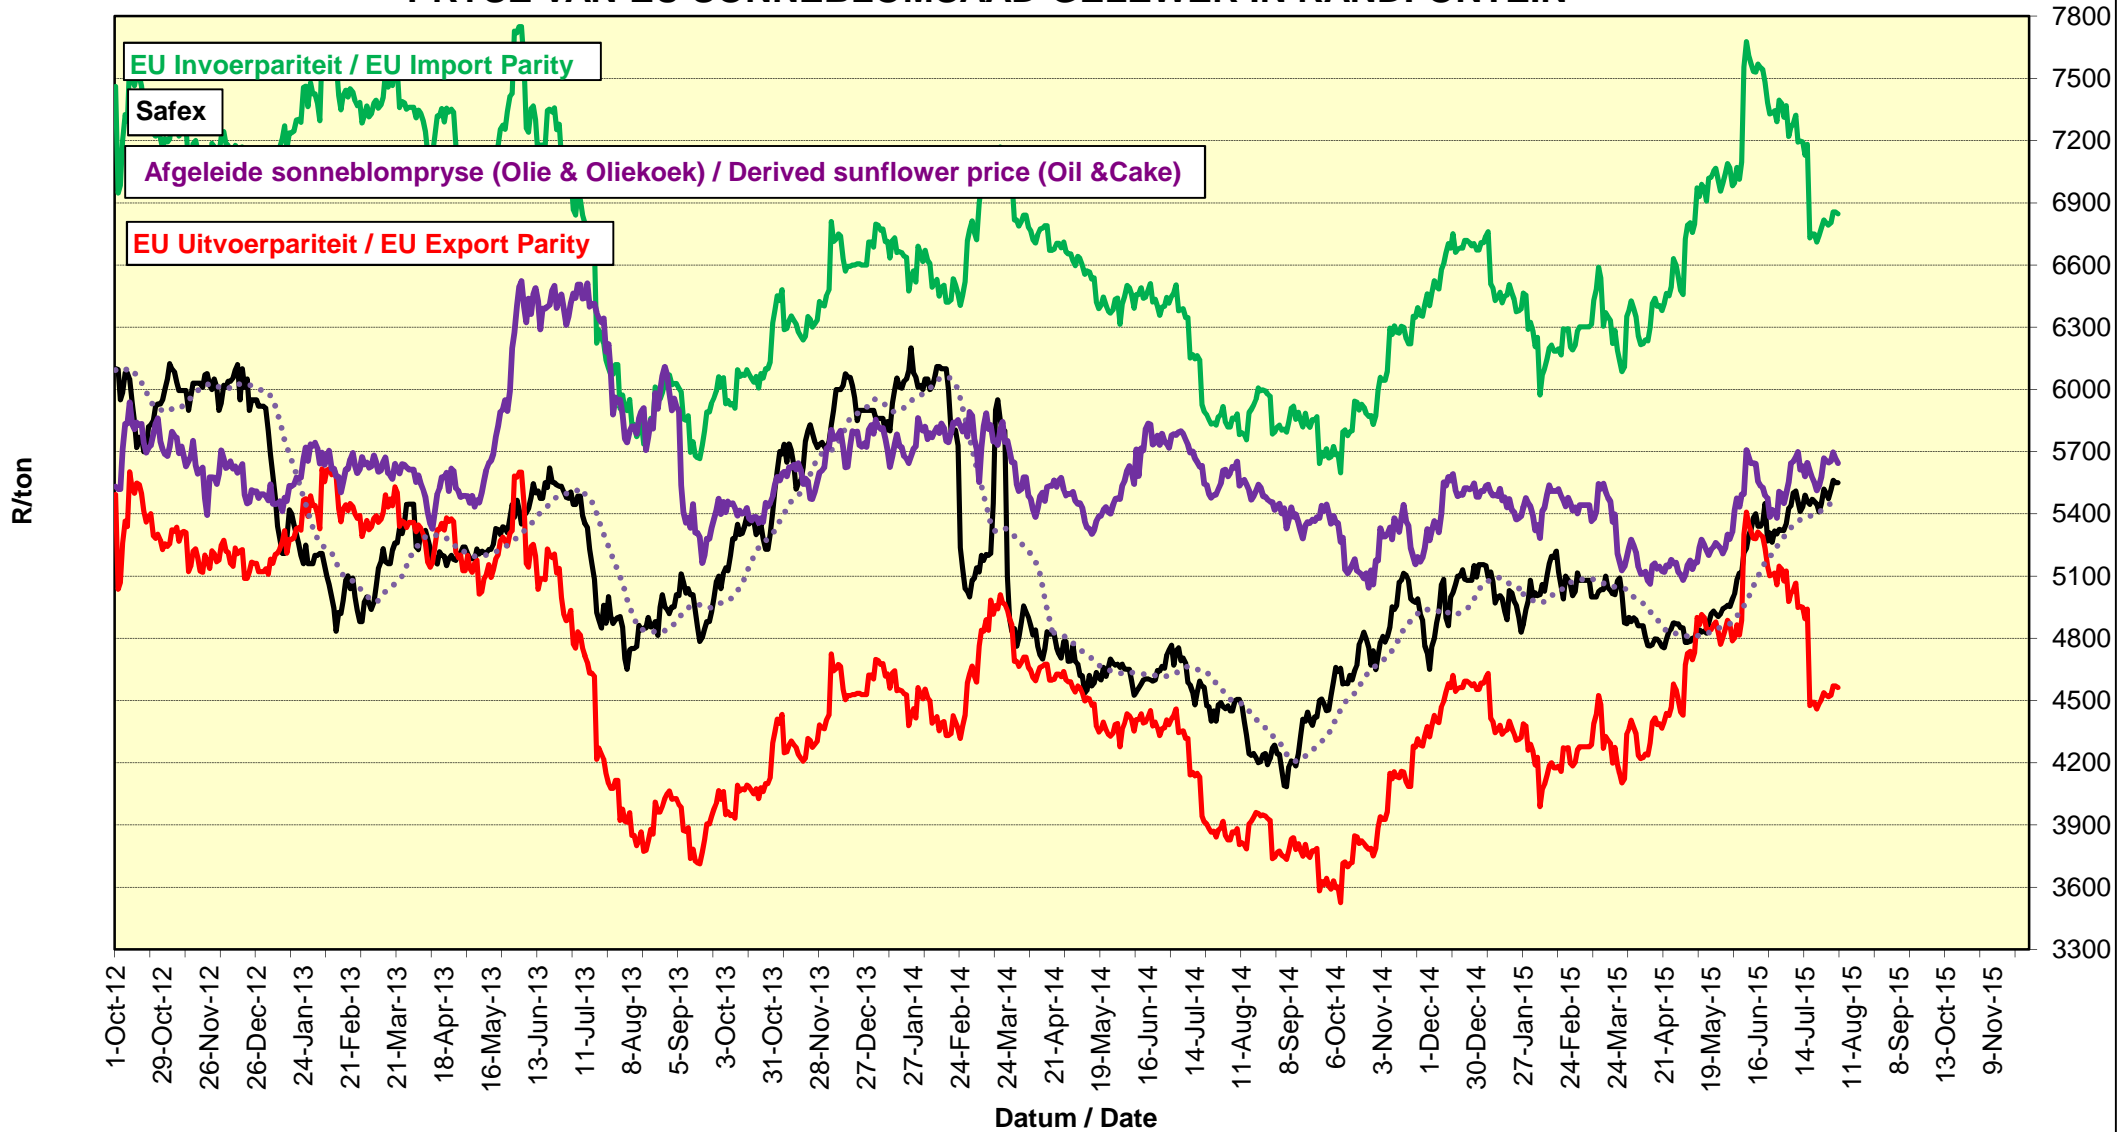

# PRYSE VAN SOJABONE GELEWER IN RANDFONTEIN PRICES OF SOYBEANS DELIVERED IN RANDFONTEIN